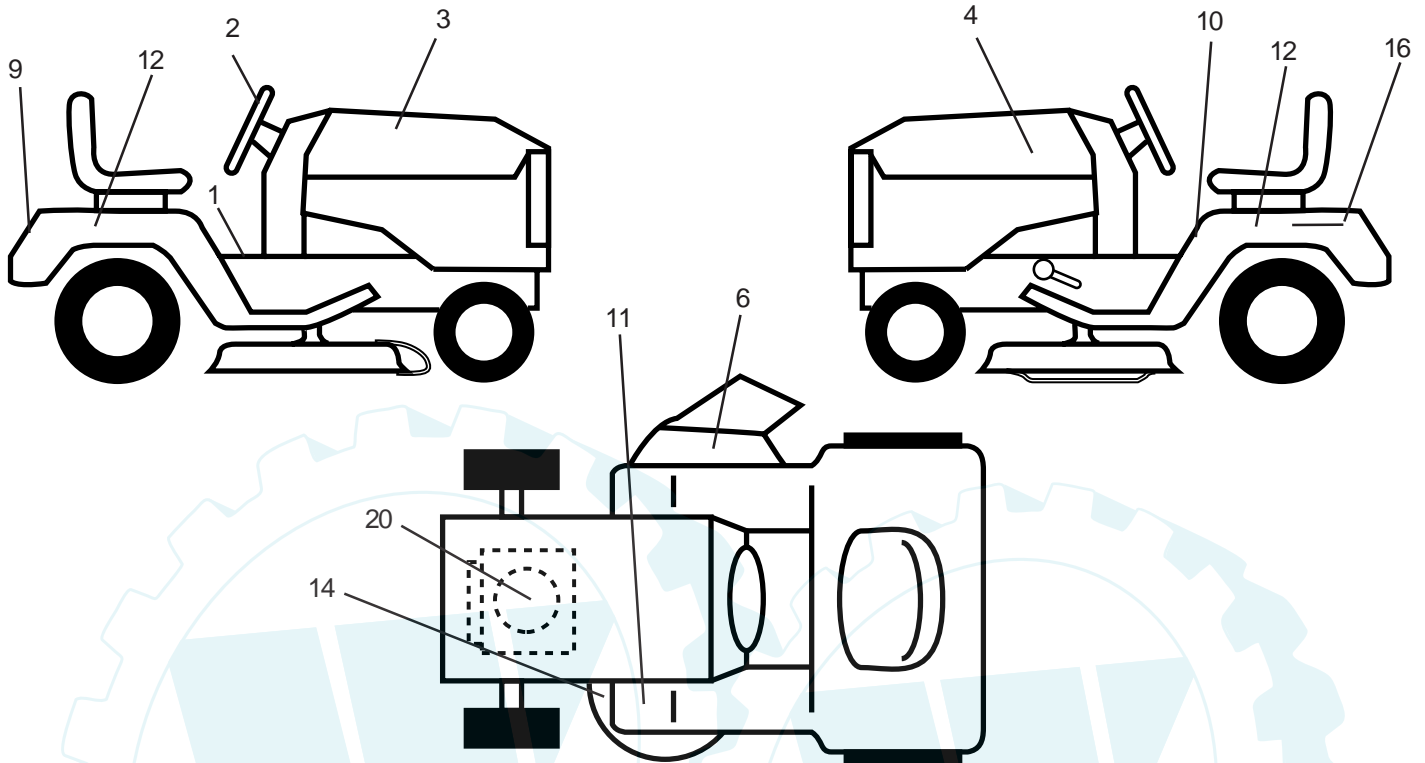

TRACTOR - - MODEL NUMBER PC14542A

DECALS

KEY NO.	PART NO.	DESCRIPTION
1	157163	Decal Instruction Operat English
2	158168	Decal Ins Strg Wh
3	158037	Decal Hood Rh
4	158038	Decal Hood Lh
6	170563	Decal, Warning
9	158166	Decal Fender Logo
10	157140	Decal Danger English

KEY NO.	PART NO.	DESCRIPTION
11	101892X	Decal Clutch/brake English
12	173493	Decal Fender
14	160396	Decal V-belt Schematic 42"
16	145005	Decal Battery Danger/Poison
20	170846	Decal HP Engine
--	133671	Pad Footrest
--	138311	Decal Lift Handle
--	173211	Manual Owner's English
--	173212	Manual Owner's French