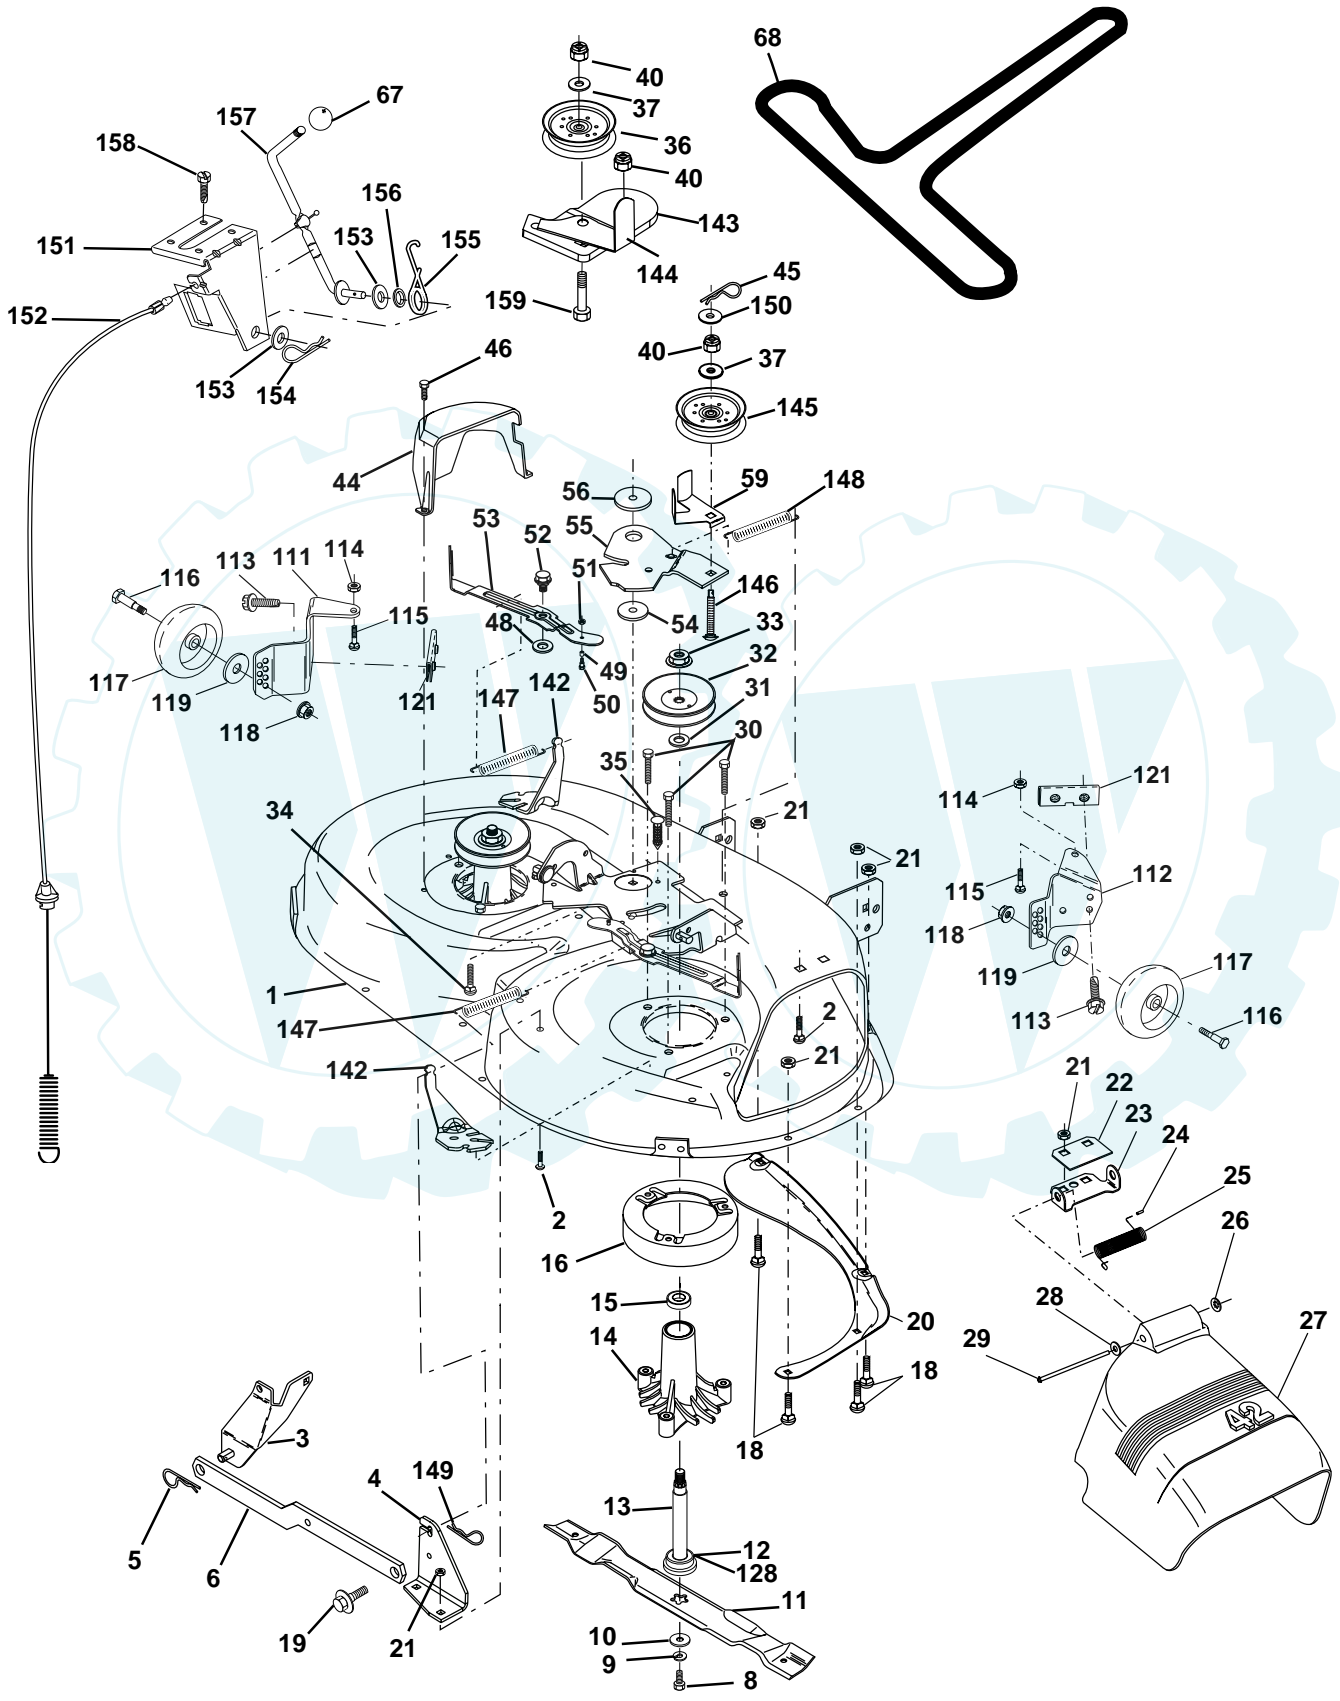

REPAIR PARTS

www.ersatzteil-service.de

TRACTOR - - MODEL NUMBER PC14542A

MOWER DECK

TRACTOR - - MODEL NUMBER PC14542A

MOWER DECK

KEY NO.	PART NO.	DESCRIPTION	KEY NO.	PART NO.	DESCRIPTION
1	165892	Mower Deck Assembly, 42"	55	155046	Arm, Idler
2	72140506	Bolt	56	165723	Spacer, Retainer
3	138017	Bracket Asm Fr. Sway Bar 3/42	59	141043	Guard TUV Idler
4	165460	Bracket Asm Deck 42" Sway Bar	67	106932X	Knob
5	4939M	Retainer Spring	68	144959	V-Belt, 42" Mower
6	130832	Arm, Suspension, Rear	111	155197	Bracket, Gauge, Wheel LH
8	850857	Bolt 3/8-24 x 25 Grade 8 patched	112	155198	Bracket, Gauge, Wheel RH
9	10030600	Washer, Lock	113	17060512	Screw 5/16 - 18 x 3/4
10	140296	Washer, Hardened	114	73510500	Nut, Keps 5/16 - 18 UNC
11	138498	Blade	115	72110504	Bolt, Carriage 5/16-18 x 1/2
12	129895	Bearing, Ball #6204	116	4898H	Bolt, Shoulder
13	137645	Shaft Assembly, Mandrel, Vented	117	105455X	Wheel, Gauge
14	128774	Housing, Mandrel, Vented	118	73930600	Nut Centerlock 3/8-16
15	110485X	Bearing, Ball, Mandrel	119	19121414	Washer 3/8 x 7/8 x 14 Ga.
16	140329	Stripper, Vented Mower Deck	120	19171512	Washer 17/32 x 15/16 x 12 Ga.
18	72140505	Bolt, Carriage 5/16-18 x 5/8	121	143723	Bracket, Extruded
19	132827	Bolt, Shoulder	128	153390	Washer, Felt
20	159770	Baffle, Vortex	142	165890	Arm Spring Brake Mower
21	73680500	Nut	143	157109	Bracket Arm Idler 42"
22	134753	Stiffener Bracket	144	158634	Keeper Belt 42" Clutch Cable
23	131267	Bracket, Deflector Mower 42"	145	165888	Pulley Idler Flat
24	105304X	Cap, Sleeve 80 x 112 Blk Mower	146	165891	Bolt Carriage Idler
25	123713X	Spring, Torsion, Deflector 2 52	147	131335	Spring Extension
26	110452X	Nut, Push Phos & Oil	148	169022	Spring Return Idler
27	130968X428	Shield, Deflector 42" Blk	149	165898	Retainer Spring Yellow
28	19111016	Washer 11/32 x 5/8 x 16 Gauge	150	19091216	Washer 9/32 x 3/4 x 16 Ga.
29	131491	Rod, Hinge 42" 6 75 W/G	151	169670	Bracket Clutch Cable
30	157722	Screw Thdrol Washer Head	152	169676	Clutch Cable 42"
31	129963	Washer, Spacer Mower Vented	153	169674	Washer Flat 3/8" Type B
32	153535	Pulley, Mandrel	154	169675	Spring Retainer
33	137266	Nut, Toplock 9/16	155	169671	Spring Retention LVR CLTCH CAB
34	72110614	Bolt	156	169672	Spacer Clutch Cable
35	133835	Fastener, Christmas Tree	157	169669	Rod Clutch Cable 3/8"
36	131494	Pulley, Idler, Flat	158	17720410	Screw Hex Thd Cut 1/4-20 x 5/8
37	19131316	Washer 13/32 x 13/16 x 16 Gauge	159	72140614	Bolt Rdhd Sqn 3/8-16 UNC x 1-3/4
40	73680600	Nut	--	130794	Mandrel Assembly (Includes Key Numbers 8-10, 12-15, 31 and 33)
44	140088	Guard, Mandrel, LH	--	171491	Mower Deck, Complete (Standard Deck - Order separately mulcher plate and gauge wheel components Key Nos. 101-106, and 111-121)
45	4497H	Retainer			
46	137729	Screw, Thdrol 1/4-20 x 5/8 T			
48	133944	Washer, Hardened			
49	155066	Roller Assembly, Cam Follower			
50	131340	Bolt, Shoulder #10-24 Grade 5			
51	69180	Locknut			
52	139888	Bolt, Shoulder 5/16-18 UNC			
53	131845	Arm Assembly, Pad, Brake			
54	133943	Washer, Hardened			

NOTE: All component dimensions given in U.S. inches
1 inch = 25.4 mm