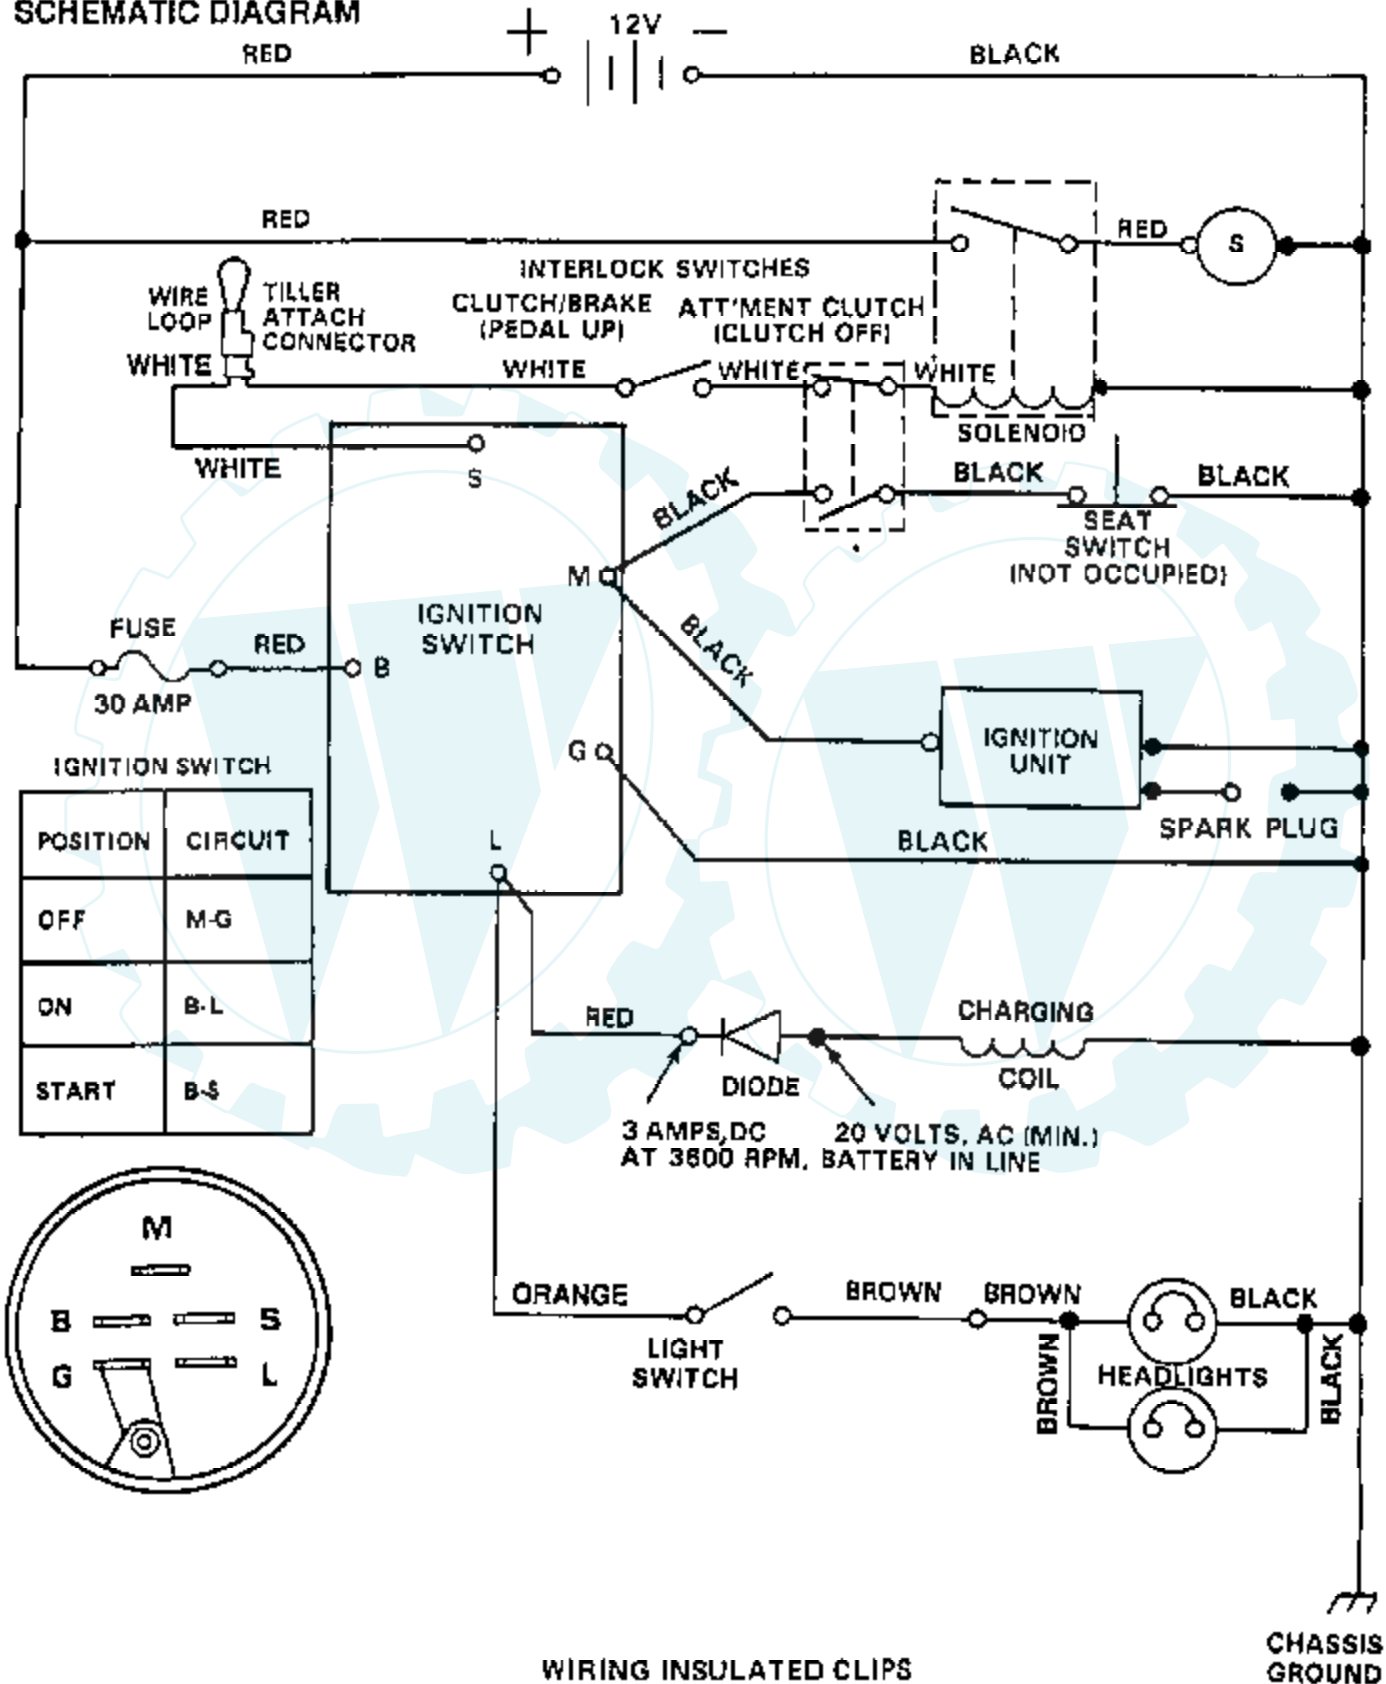

ROPER LAWN TRACTOR--MODEL NUMBER LTT120AR

SCHEMATIC DIAGRAM

WIRING INSULATED CLIPS

If Insulated Clips and Cable Ties were removed for servicing of unit, they should be replaced to properly secure your wiring

[Der Ersatzteilspezialist im Internet.](http://www.ersatzteil-service.de)