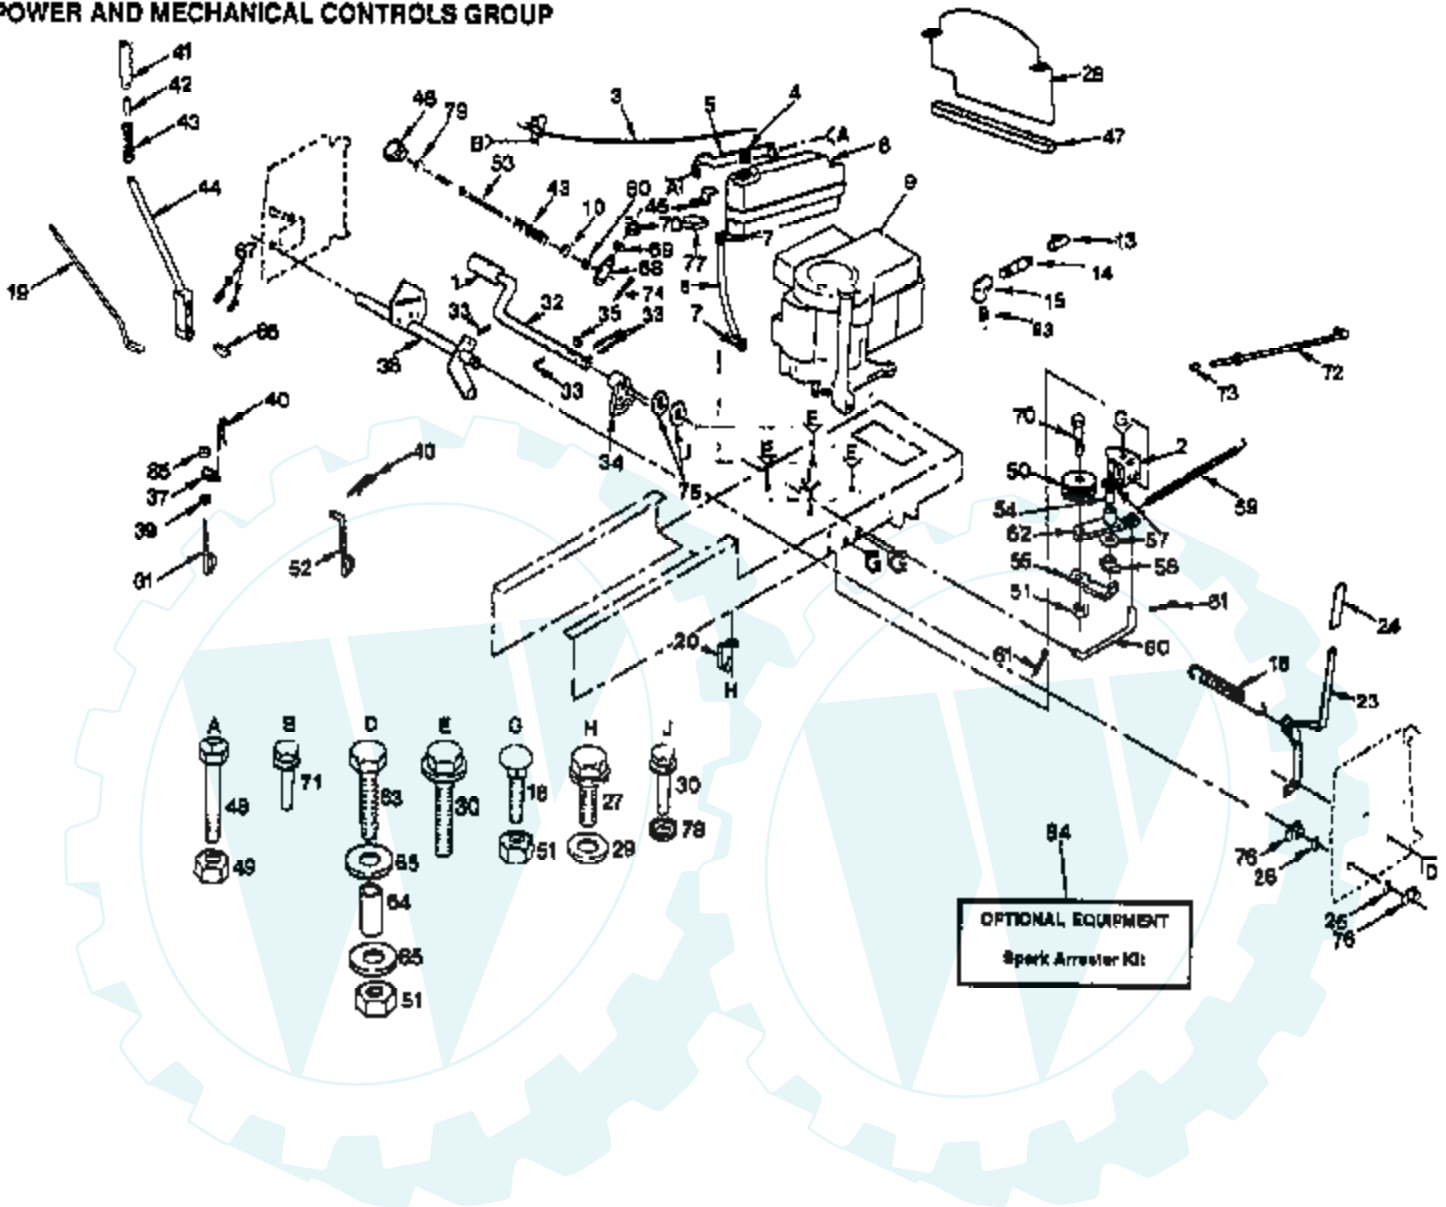

NOTE: All component dimensions given in U.S. Inches.

1 Inch = 25.4 mm

Ref #	Part Number	Qty	Description
31	109091216		WASHER 9/32 X 3/4 X 16 GA..
40	73220400		SUB= 50675
42	19131312		WASHER
43	73680600		SUB= 73690600
44	74760616		BOLT
64	19132012		WASHER
65	72140606		BOLT
67	74191008		SCREW
68	10071000		LOCKWASHER
69	2029J		WELDNUT
71	74981020		SCREW
72	7206J		SPACER LT
73	73731000		NUT
77	19070818		WASHER
80	19131614		WASHER
81	121144X		SUB= 127018X
82	120068X		"KNOB 1/2"" YT"
83	19171912		WASHER

ROPER LAWN TRACTOR--MODEL NUMBER LTT120AR

POWER AND MECHANICAL CONTROLS GROUP

Ref #	Part Number	Qty	Description
1	8883R		PEDAL COVER T
2	105724X		SUB= 123102X
3	121275X		SUB= 132753
4	8504J		SUB= 9188504J
5	121281X		SUPT TANK FUEL
6	121280X		FUEL TANK
7	6999R		SUB= 123487X
8	7833R		HOSE T
9			REFER TO IMAGE
10	19131016		WASHER
13	13240300		STREET ELBOW LT
14	13280348		STD PIPE NIPPLE
15	13200300		ELBOW
16	72140606		BOLT
18	102727X		"SPRING.EXT.8.5""
19	104598X		ROD ASSY-LEVER LT
20	104777X		SUB= 140312
23	106983X		HANDLE YT
24	4617J		SUB= 532131861
26	19292016		WASHER
27	17490612		SCREW
28	109623X		SUB= 133685
29	19131312		WASHER
30	17490620		SCREW
31	110448X		PIVOT PIN T
32	109037X		FOOT SHAFT PEDAL
33	1572H		SUB= 2882J
34	106918X		ARM BRAKE LT
35	2228M		SUB= 2228M1
37	110447X		SUB= 132793
38	120174X		SHAFT T
39	73360700		NUT
40	4939M		SUB= 85902
41	109413X		GRIP
42	105723X		SUB= 125925X
43	2876H		SPRING T
44	104597X		LEVER ASSY LT
45	104799X		BRACE-TANK LT
46	121891X		HDLE ADJ LIFT
47	104915X		SUB= 105037X
48	74780512		BOLT
49	73680500		SUB= 73690500
50	106298X		SUB= 139245
52	110029X		LIFT LINK LT
53	110729X		ROD LIFT LT
54	105706X		"LY, BEARING"
55	106499X		SUB= 123205X
57	110812X		WASHER LT
58	12000039		KLIP RING
59	105709X		"SPRING, RETURN LT"
60	105710X		"LINK, CLUTCH T"
61	76020412		COTTER PIN
62	105705X		SUB= 125829X
63	74760624		SUB= 74930624
64	108056X		BUSHING YT
65	19121612		WASHER LT
66	8330H		KEY STD
67	23180606		SCREW