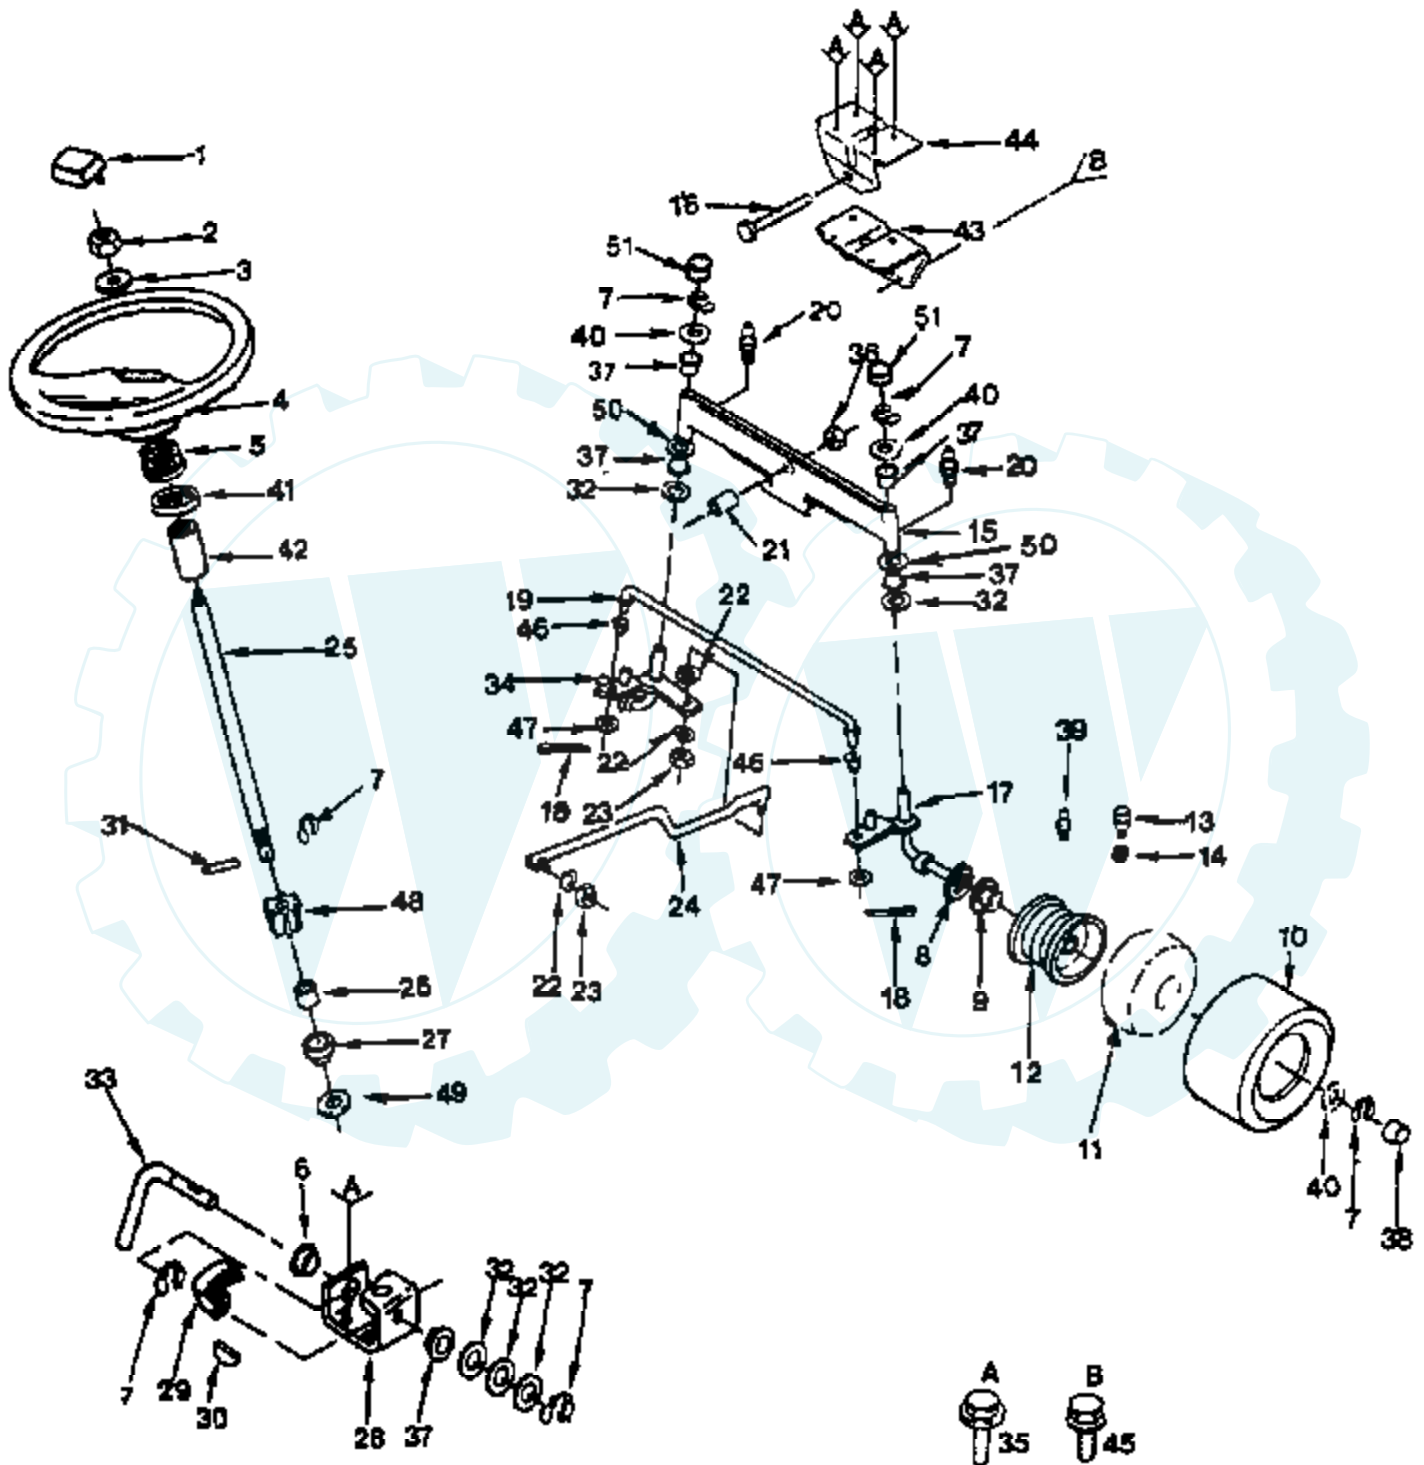

ROPER LAWN TRACTOR--MODEL NUMBER LTT120AR STEERING, FRONT AXLE AND WHEELS

Ref #	Part Number	Qty	Description
1	121584X		INSERT STEERING
2	73940800		SUB= 73360800
3	100712K		WASHER
4	121472X		SUB= 150546
5	110711L		SUB= 100711L
6	109816X		NYLINER T
7	12000029		RING
8	121749X		WASHER
9	9040H		"FLANGE, BEARING"
10	106222X		SUB= 122073X
11	59904		TUBE.5.3/4.5/6
12	106732X		SUB= 106732X417
13	65139X		STEM, VALVE
14	59192		VALVE CAP
15	108076X		SUB= 108075X
16	74761060		BOLT LT
17	105654X		SUB= 130524
18	76020412		COTTER PIN
19	105715X		ROD-TIE LT
20	6855M		ZERK M
21	110438X		BEARING
22	10040600		LOCKWASHER
23	73610600		SUB= 7810H
24	105727X		LINK-DRAG LT
25	109556X		SHAFT ASM T
26	74580		SHAFT SPACER LT
27	71208		BUSHING
28	109432X		SUB= 110150X
29	108684X		GEAR.SECTOR.HYT
30	106126X		KEY-WOODRUFF LT
31	2882J		DRIVE PIN
32	6266H		WASHER .T
33	108683X		ROD STEERING T
34	105656X		SPINDLE-LH LT
35	17490612		SCREW
36	73901000		"NUT-LOC,FLANGE LT"
37	3366R		COL. SRTG. BEAR.
38	104757X		HUB CAP
39	278H		FITTING LT
40	121748X		WASHER
41	106943X		SPACER LT
42	106944X		TUBE LT
43	105664X		SUPPORT.SADDLE.FT
44	105663X		SUPPORT-SADDL T
45	17490508		SCREW LT
46	120754X		SUB= 126847X
47	19131416		WASHER
48	108685X		GEAR PINION T
49	101930X		WASHER YTV
50	19272016		WASHER
51	121232X		CAP