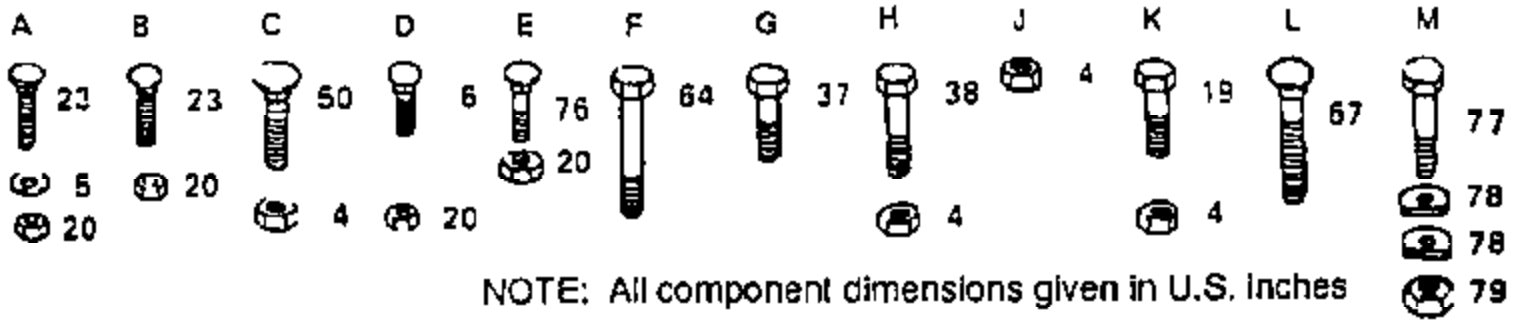

NOTE: All component dimensions given in U.S. inches
1 inch = 25.4 mm