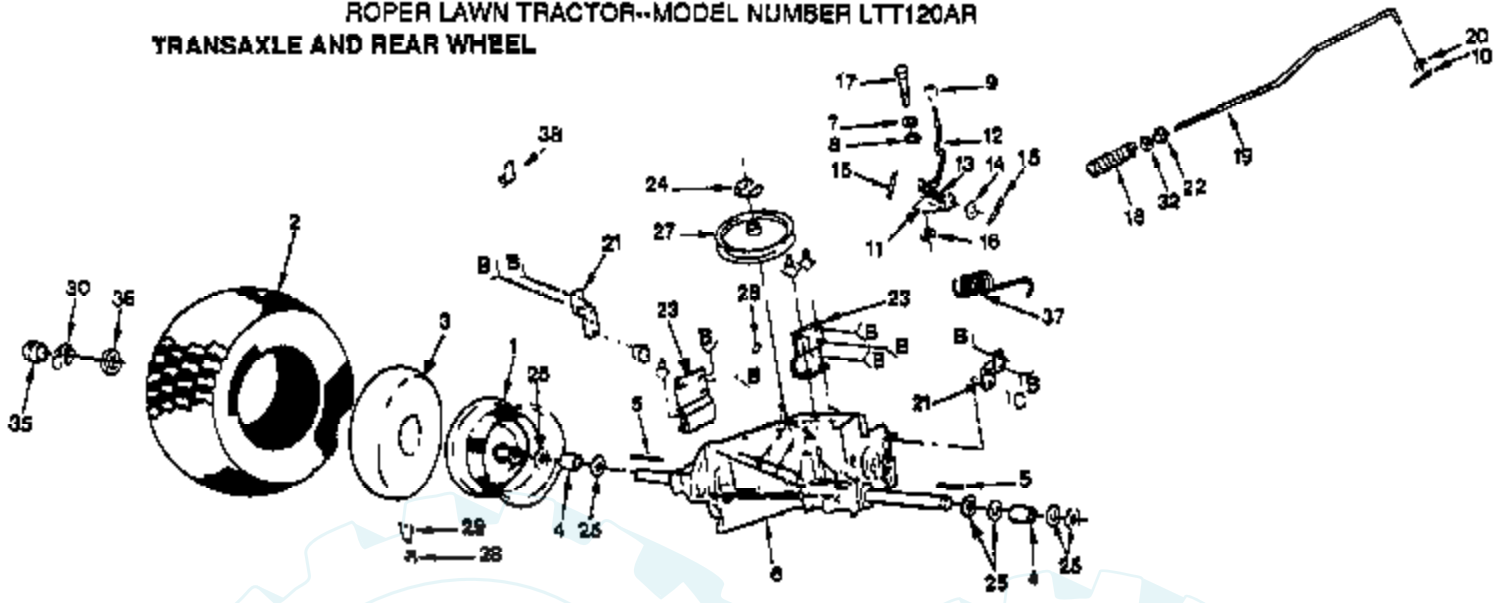

**ROPER LAWN TRACTOR--MODEL NUMBER LTT120AR
TRANSAXLE AND REAR WHEEL**

Ref #	Part Number	Qty	Description
1	106108X		SUB= 106108X417
2	106268		SUB= 122074X
3	7152J		TUBE.18X9.5-8
4	109502X		SPACER LT
5	2703J		SUB= 123583X
6	43607		
7	10040400		LOCKWASHER
8	19091210		WASHER LT
9	121274X		KNOB.DUCKHEAD.1/2
10	76020412		COTTER PIN
11	106919X		PLATE SHIFT LT
12	121728X		ROD SHIFT
13	105700X		SPRING LT
14	19151216		WASHER
15	76020416		PIN COTTER 1/8
16	105710X		"LINK, CLUTCH T"
17	71040412		SUB= 74550412
18	106888X		SPRING ROD LT
19	110437X		BRAKE ROD LT
20	19131316		WASHER
21	121520X		STRAP TORQUE
22	73350600		NUT
23	109167X		BRACKET LT
24	12000028		SUB= 2267J
25	121749X		WASHER
26	2228M		SUB= 2228M1
27	105703X		SUB= 125478X
28	59192		VALVE CAP
29	65139		VALVE STEM LT
30	12000001		E-RING LT
32	73680600		SUB= 73690600
35	104757X		HUB CAP
36	121748X		WASHER
37	110422X		SUB= 146682
38	2751R		CLIP T