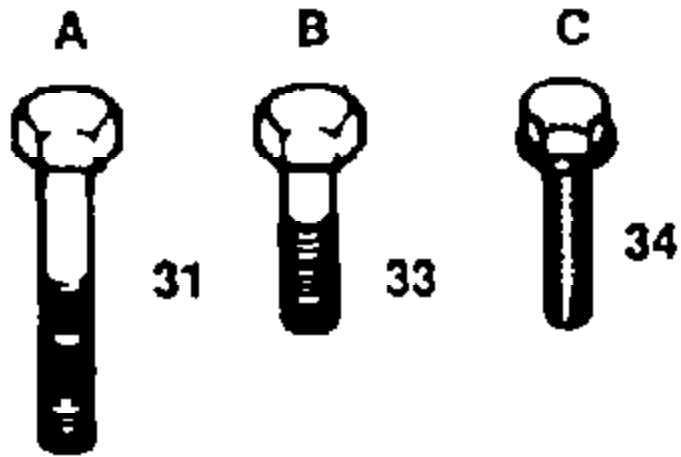

NOTE: All component dimensions given in U.S. inches
1 inch = 25.4 mm

Ref #	Part Number	Qty	Description
4	73680600		SUB= 73690600
5	19111216		WASHER M
6	72140505		BOLT
19	74760612		SUB= 74780612
20	73680500		SUB= 73690500
23	72140506		BOLT
37	17490612		SCREW
38	17490620		SCREW
50	72140606		BOLT
64	74760688		BOLT
67	72140610		BOLT.3/8-14X1.25
76	72110506		SUB= 72270506
77	74760412		BOLT LT
78	109893X		WASHER T
79	73680400		SUB= 73690400

NOTE: All component dimensions given in U.S. inches.

1 inch = 25.4 mm

Ref #	Part Number	Qty	Description
3	17021008		SCREW
6	19131312		WASHER
10	73680600		SUB= 73690600
12	74760612		SUB= 74780612
13	72140606		BOLT
21	105848X		"BOLT, SHOULDER LT"
32	74760512		BOLT
33	73680500		SUB= 73690500
34	74760616		BOLT
38	110739X		WASHER T
39	73980600		NUT SPECIAL T

Ref #	Part Number	Qty	Description
43	3652		WASHER PLAIN
43	3693		WASHER PLAIN
43	3653		WASHER PLAIN
43	3408		WASHER PLAIN
43	3732		WASHER PLAIN
43	3184		WASHER, PLAIN .758 X 1.25 X .031
43	3733		WASHER PLAIN
43	3198		WASHER PLAIN
43	3734		WASHER PLAIN
43	3735		WASHER PLAIN
43	3736		WASHER PLAIN
43	3180		WASHER PLAIN
44	3882		SHAFT, DRIVE
45	3646		GEAR, SPUR, 12 TEETH
46	3707		GEAR SPUR, 15 TEETH
47	3866		GEAR, SPUR, 20 TEETH
48	3719		GEAR, SPUR, 25 TEETH
49	3868		GEAR, SPUR, 28 TEETH
50	3683		GEAR, SPUR, 31 TEETH
51	1145		WASHER, PLAIN .632 X 1.00 X .060
52	3191		SEAL FELT
53	3180		WASHER PLAIN
54	3880		AXLE LEFT HAND
55	3780		GEAR, MITER, 15 TEETH
56	3656		RING, RETAINING
57	3839		GEAR, SPUR, 32 TEETH
58	3919		SHAFT, CROSS
59	3781		GEAR, MITER, 15 TEETH
60	3881		AXLE, R.H.
61	3864		HOUSING LOWER
62	3920		PUCK, FRICTION
63	3276		DISC, BRAKE
64	3758		SPACER
65	3916		JAW, BRAKE
66	3843		PIN, DOWEL
67	3915		SCREW TAPPING
68	3768		LEVER, ACTUATING
69	3760		WASHER, PLAIN .321 X 1.00 X .055
70	3917		BRACKET, ANTI-ROTATION
71	3847		LOCKNUT 5/16-24
72	3724		SCREW TAPPING
73	3906		WASHER PLAIN
74	3907		PUCK, FRICTION
75	4300		GREASE