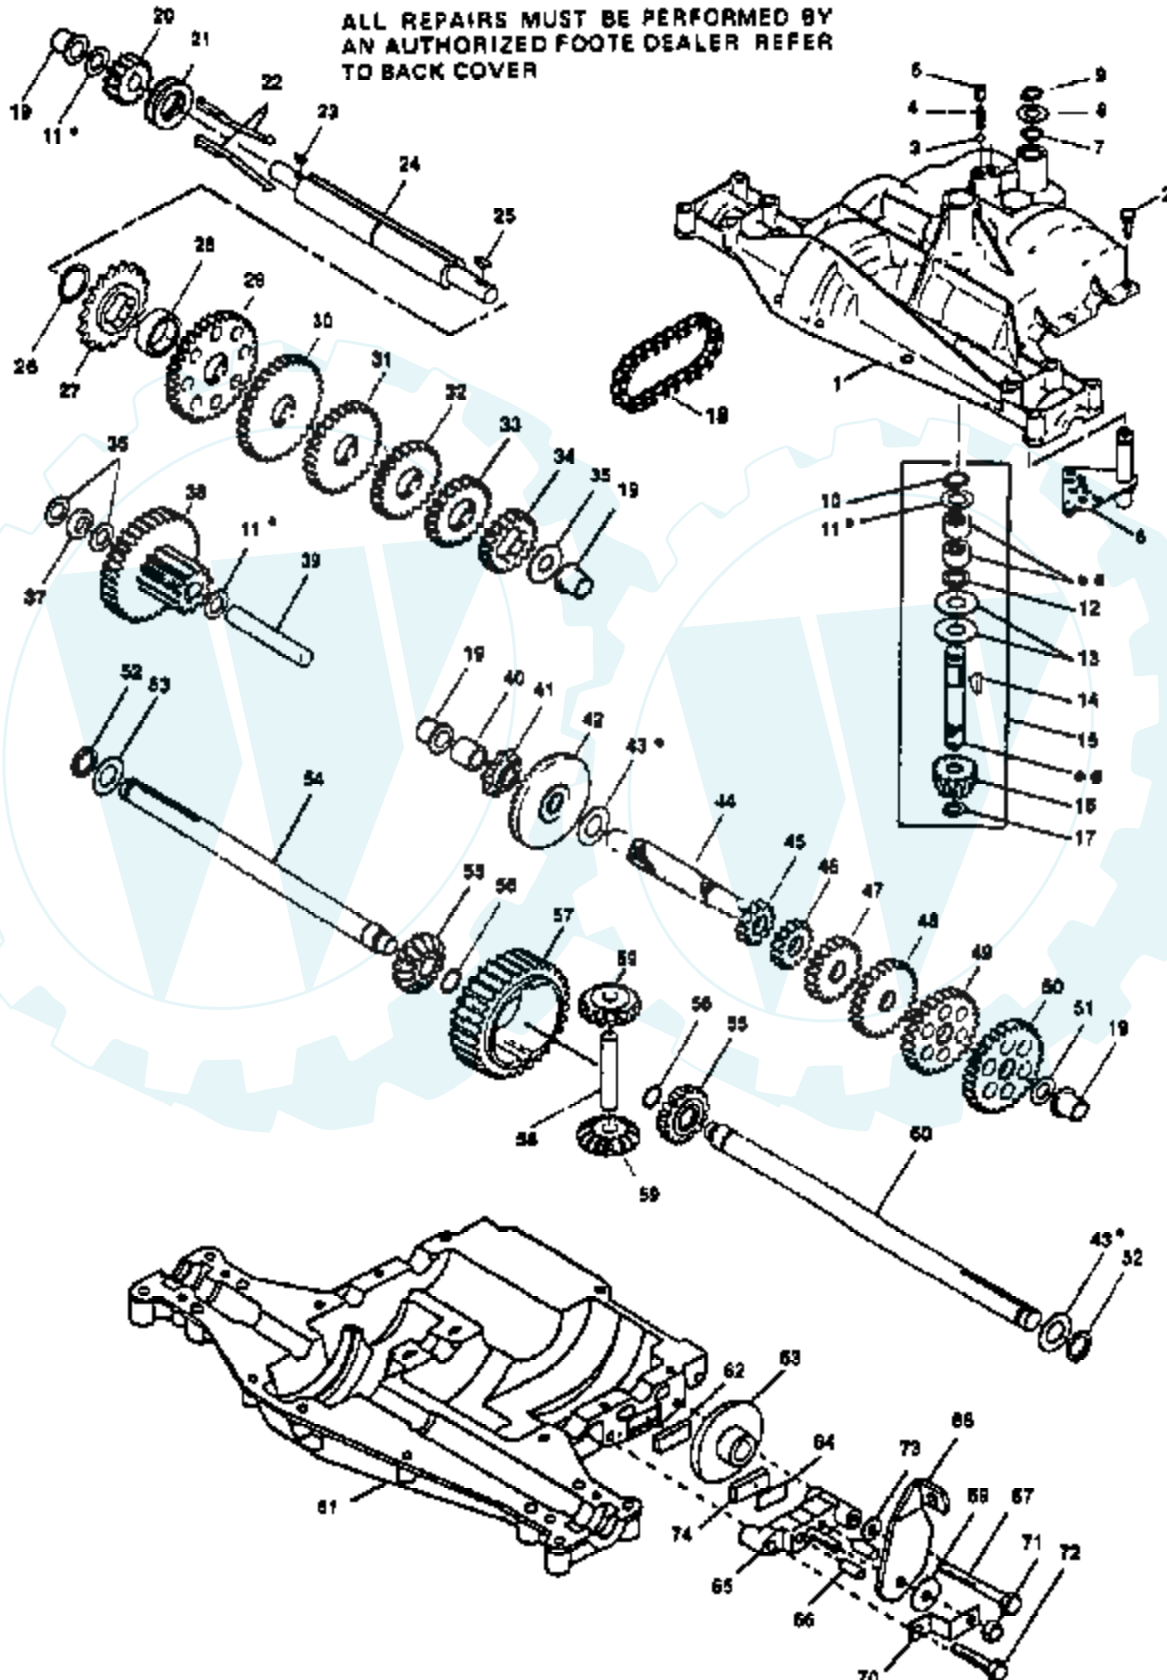

**ROPER LAWN TRACTOR--MODEL NUMBER LTT120AR
TRANSAXLE FOOT - - MODEL NUMBER 4360-7**

TRANSAXLE

ALL REPAIRS MUST BE PERFORMED BY
AN AUTHORIZED FOOT DEALER REFER
TO BACK COVER

Ref #	Part Number	Qty	Description
1	3865		HOUSING UPPER
2	1919		SCREW
3	1151		BALL DETENT
4	3626		SPRING, DETENT
5	3623		SCREW, SET
6	4336		ASSY SHIFTER
7	3884		O-RING
8	3885		WASHER PLAIN
8	3886		WASHER PLAIN
8	3887		WASHER PLAIN
8	3888		WASHER PLAIN
8	3889		WASHER PLAIN
8	3121		WASHER PLAIN
8	3890		WASHER PLAIN
9	1100		RING RETAINING
10	1099		RING RETAINING
11	1959		WASHER PLAIN
11	1441		WASHER PLAIN
11	1423		WASHER, PLAIN .632 X 1.00 X .026
11	1082		WASHER PLAIN
11	1424		WASHER PLAIN
11	1068		WASHER PLAIN
11	1425		WASHER PLAIN
11	1358		WASHER PLAIN
11	1145		WASHER, PLAIN .632 X 1.00 X .060
11	1319		WASHER PLAIN
12	3312		O-RING
13	3876		WASHER, PLAIN .632 X 1.38 X .046
14	1374		KEY WOODRUFF #9
15	4134		ASSY KIT INPUT SHAFT
16	3590		PINION, BEVEL, 14 TEETH
17	3624		RING, RETAINING
18	3625		CHAIN, 24 PITCHES
19	1542		BEARING, FLANGE
20	3773		GEAR SPUR, 14 TEETH
21	3631		COLLAR CLUTCH
22	3828		KEY CLUTCH
23	1369		KEY WOODRUFF #3
24	3883		SHAFT INTERMEDIATE
25	1375		KEY, WOODRUFF, #61
26	3627		RING, RETAINING
27	3830		SPROCKET, 18 TEETH
28	3841		SPACER
29	3786		GEAR, SPUR, 37 TEETH
30	3785		GEAR, SPUR, 35 TEETH
31	3867		GEAR, SPUR, 30 TEETH
32	3783		GEAR, SPUR, 25 TEETH
33	3869		GEAR, SPUR, 22 TEETH
34	3741		GEAR SPUR
35	3628		WASHER, PLAIN .640 X 1.37 X .061
36	1423		WASHER, PLAIN .632 X 1.00 X .026
37	3422		SPACER .630 X 1.00 X .169
38	4286		ASSY GEAR COMB 12&35 TEETH
39	3877		SHAFT IDLER
40	3901		SPACER .635 X .875 X .755
41	3645		SPROCKET, 9 TEETH
42	3853		GEAR BEVEL 42 TEETH
43	3749		WASHER PLAIN