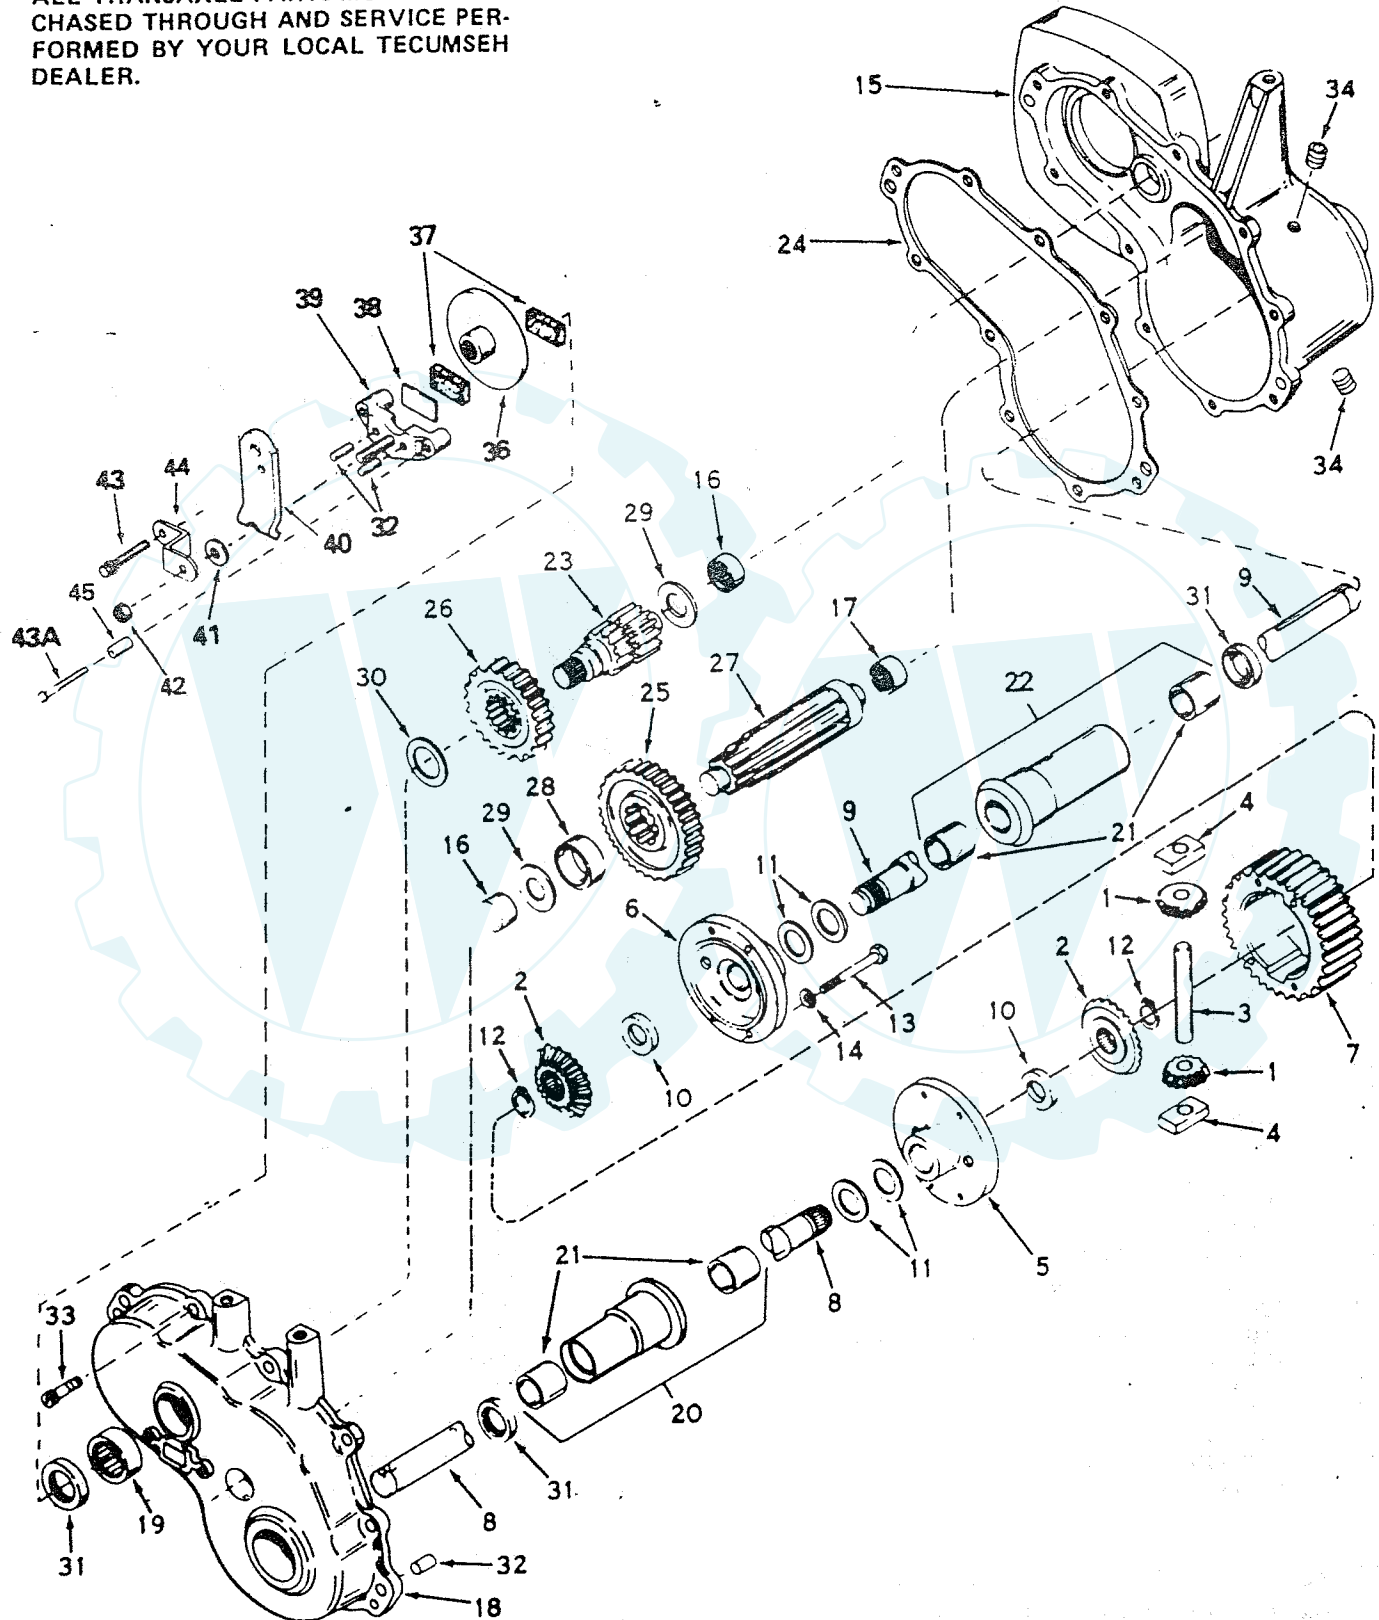

REPAIR PARTS

www.ersatzteil-service.de

12 H.P. HYDROSTATIC LAWN TRACTOR

TRANSAXLE

ALL TRANSAXLE PARTS MUST BE PURCHASED THROUGH AND SERVICE PERFORMED BY YOUR LOCAL TECUMSEH DEALER.

TRANSAXLE

KEY NO.	PART NO.	DESCRIPTION	KEY NO.	PART NO.	DESCRIPTION
1	778197	Gear, Bevel pinion	24	788044	Gasket, Case to cover
2	778198	Gear, Bevel	25	778036	Gear, Output
3	786019	Pin, Drive	26	778083	Gear, Idler
4	786027	Block, Drive	27	778041	Shaft, Output
5	774028A	Carrier, Differential	28	786017	Spacer
6	774029A	Carrier, Differential	29	780001	Washer
7	778033A	Gear, Ring	30	780090	Washer
8	774526	Axle (13-11/64" long)	31	788008	Seal, Oil
9	774527	Axle (15-11/64" long)	32	786026	Pin, Dowel
10	780107	Washer	33	792046	Screw, Hex washer hd. taptite, 1/4 - 20 x 1
11	780042	Washer, Thrust	34	792122	Plug, Pipe (3. 8-18)
12	792018	Ring, Snap	36	790027	Disk, Brake
13	792020	Screw, Hex hd., 1/4-20 x 2-1/4	37	790006	Pad, Brake
14	792006	Lockwasher, 1/4"	38	790007	Plate, Brake pad
15	770052	Case Assy. (Incl. Nos. 16 & 17)	39	790025	Holder, Brake pad
16	780013	Bearing, Needle	40	790017	Lever, Brake
17	780088	Bearing, Needle	41	792076	Washer, Flat
18	772085	Cover Assy., (Incl. Nos. 16 & 19)	42	792075	Locknut, 5/16-24
19	780089	Bearing, Needle	43	792073	Screw, Flanged hex hd. thread forming, 1/4-20 x 1-1/4
20	782041A	Housing & Bushing Assy. (6-5/8" long) (Incl. 2 of No. 21)	43A	792085	Screw, Flanged hex hd. thread forming, 1/4-20 x 2-1/4
21	780054	Bushing	44	786086	Bracket, Brake lever
22	782042A	Housing & Bushing Assy. (8-5/8" long) (Incl. 2 of No. 21)	45	786066	Spacer
23	776207	Shaft, Brake