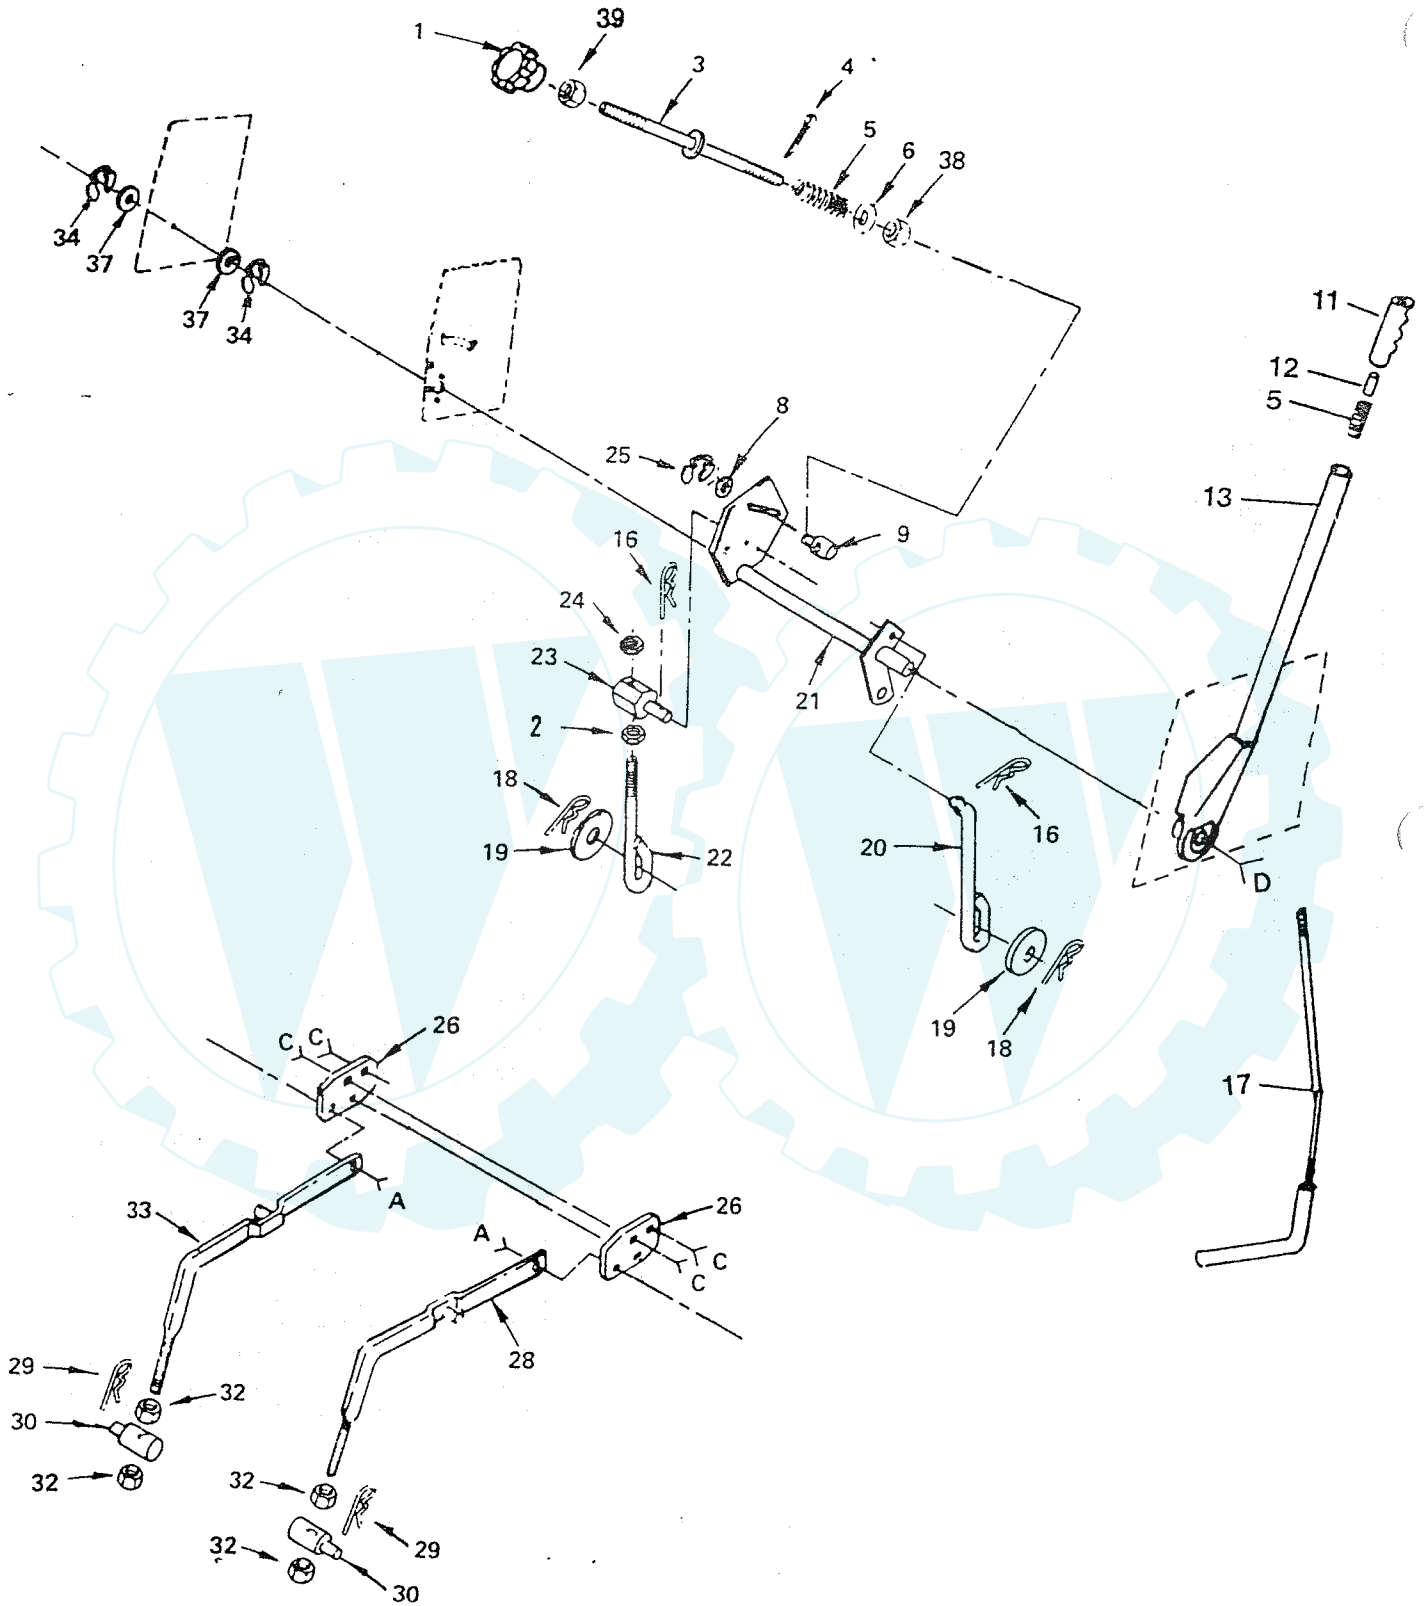

REPAIR PARTS

www.ersatzteil-service.de

12 H.P. HYDROSTATIC LAWN TRACTOR

LIFT ADJUSTMENT

REPAIR PARTS

12 H.P. HYDROSTATIC LAWN TRACTOR

LIFT ADJUSTMENT

KEY NO.	PART NO.	DESCRIPTION	KEY NO.	PART NO.	DESCRIPTION
1	121891X	Knob, Depth Adjustment	20	11029X	Link - Lift
2	73360700	* Nut - Hex 3/8 - 16	21	121031X	Shaft - Lift
3	110729X	Rod - Adjust - Lift	22	110448X	Link - Lift, Adjust
4	76020308	Pin - Cotter 3/32 x 1/2	23	110447X	Trunnion - Lift
5	2876H	Spring	24	73680700	Nut - Lock 7/16 - 14
6	19131016	Washer 13/32 x 5/8 x 16 Ga.	25	12000037	Klip Ring
7	73680600	Nut - Lock 3/8 - 16	26	105864X	Bracket - Suspension
8	19151216	Washer 15/32 x 3/4 x 16 Ga.	27	106854X	Upstop - Mower
9	110810X	Trunnion	28	121598X	Arm - Suspension, R.H.
10	105848X	Bolt - Shoulder 3/8 - 16	29	9135R	Retainer - Spring
11	109413X	Grip - Handle	30	106308X	Trunnion - Lift, lower
12	105723X	Plunger - Lever	32	7322080	Nut - Hex Fin. 1/2 - 13
13	121002X	Lever - Lift (Includes Key No. 17)	33	121599X	Arm - Suspension, L.H.
14	110739X	Spring, Washer	34	1200022	E-Ring
15	73980600	Center Lock Flangenut 3/8 x 16	36	72140606	Bolt - Carriage 3/8 - 16 x 3/4
16	4939M	Retainer - Spring	37	19292016	Washer 29/32 x 1-1/4 x 16 Ga.
17	121006X	Rod - Lever	38	110807X	Nut - Special
18	4921H	Retainer - Spring	39	73350600	Nut - Hex Jam 3/8 x 16 UNC
19	19171516	Washer 17/32 x 15/16 x 16 Ga.	40	74780624	Bolt - Hex 3/8 - 16 x 1-1/2

NOTE: ALL COMPONENT DIMENSIONS GIVEN IN U.S. INCHES - 1 INCH = 25.4 MM