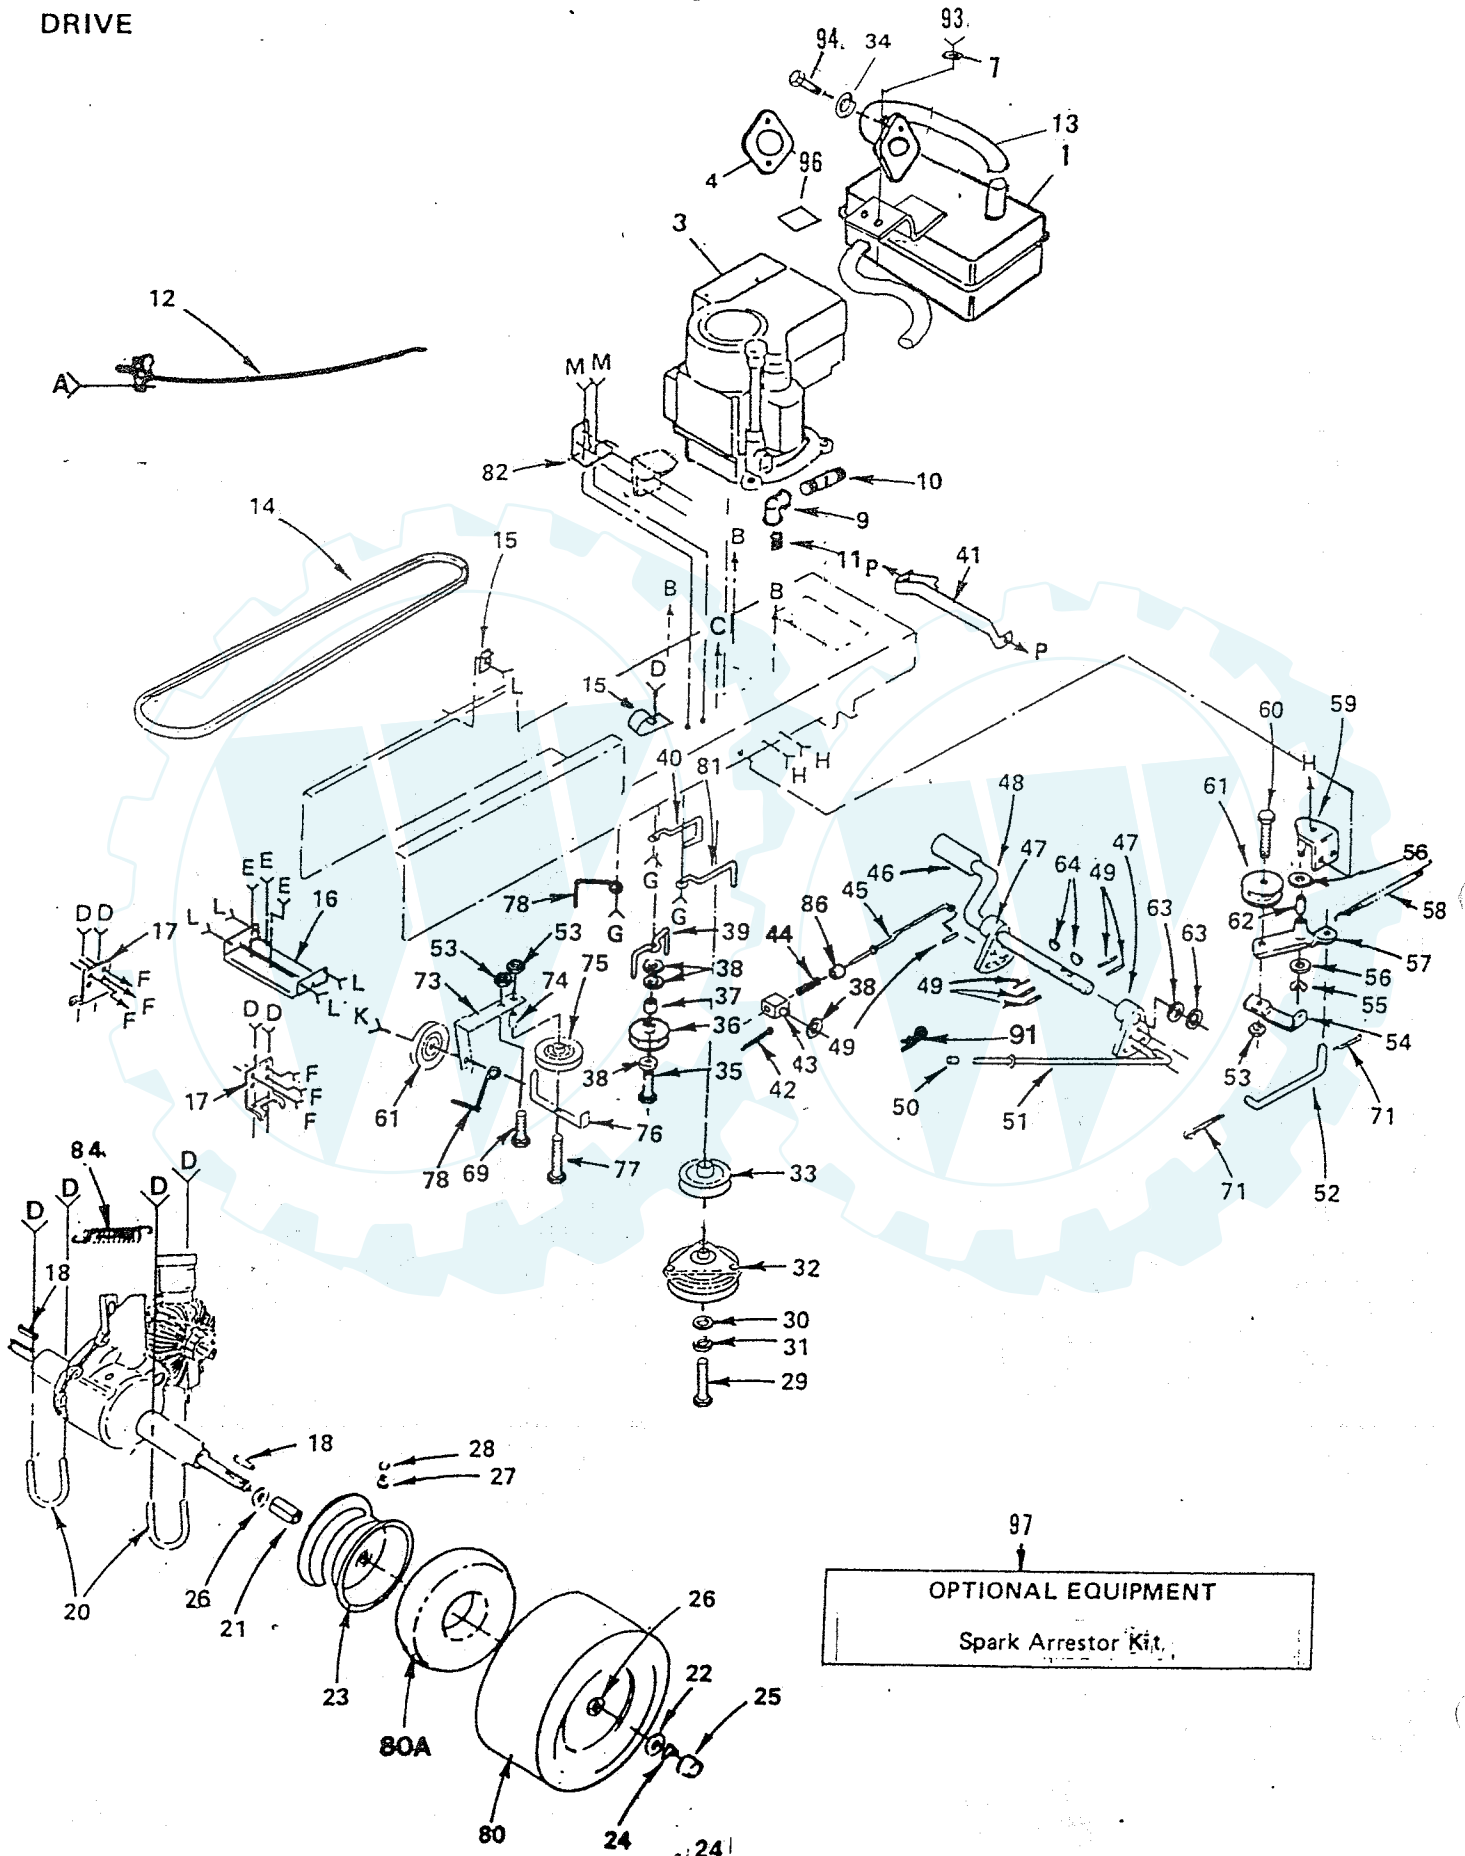

12 H.P. HYDROSTATIC LAWN TRACTOR

DRIVE

REPAIR PARTS

www.ersatzteil-service.de
12 H.P. HYDROSTATIC LAWN TRACTOR

DRIVE

KEY NO.	PART NO.	DESCRIPTION	KEY NO.	PART NO.	DESCRIPTION
1	123075X	Muffler	50	71673	Cap
2	9151R	Grommèt	51	105844X	Rod, Brake, Park
3	281707	Engine 12 H.P. Type 0185-01	52	105710X	Link, Clutch
4	1407J	Gasket	53	73680600	Nut, Lock, 3/8 - 16
6	74760416	Bolt - Hex, 1/4 - 20 x 1/2	54	106499X	Retainer, Belt
7	19111216	Washer	55	12000039	Klip Ring
8	17210806	Screw - Hex Hd. No. 8 - 32 x 3/8	56	110812X	Washer, Hardened
9	13200300	Coupling, Pipe, Std. 3/8 - 18 NPT Elbow - 90°, 3/8 - 18 NPT	57	105707X	Bellcrank Assembly (Incl. Key No. 62)
10	13280320	Nipple, Pipe	58	105709X	Spring, Return, Clutch
11	91084	Plug - 1/4	59	105724X	Bracket, Clutch
12	123314X	Control. Throttle/Choke	60	74760624	*Bolt, Hex, 3/8 - 16 x 1-1/2
13	123074X	Pipe Exh. 180°	61	106298X	Pulley, Idler
14	120418X	V-Belt, Drive	62	105706X	Bearing
15	2751R	Clip	63	19252016	Washer, 25/32 x 1-1/4 x 16 Ga.
16	108191X	Plate, Transaxle Support	64	2228M	*Key, Woodruff No. 9
17	108094X	Bracket, Transaxle	65	17720408	Screw, Hex Thread Cut. 1/4 - 20 x 1/2
18	9396E	Key - Square 1/4 x 2	66	17490624	Bolt, Hex Washer Thd. Rolling 3/8 - 16 x 1 - 1/2
19	73510600	Nut - Keps 3/8 - 16	67	11050600	Washer - Lock Ext. Tooth 3/8
20	108093X	U-Bolt, 3/8 - 16 x 2-3/4	68	74760612	*Bolt, Hex 3/8 - 16 x 3/4
21	108097X	Spacer, Split	69	74760616	*Bolt, Hex 3/8 - 16 x 1
22	19332616	Washer, 1-1/32 x 1-5/8 x 16 Ga.	70	72140606	*Bolt, Carr., 3/8 - 16 x 3/4
23	108457X	Rim - Rear - 8"	71	76020412	Pin, Cotter, 1/8 x 3/4
24	12000053	E-Ring	73	108214X	Bracket, Idler
25	104757X	Cap, Hub, Rear	74	101279K	Spacer, Split
26	193324-16	Washer 1-1/32 x 1 - 1/2 x 16 Ga.	75	105307X	Pulley - Idler
27	65139	Stem, Valve	76	108216X	Keeper, Belt
28	59192	Cap, Valve	77	74760648	Bolt - Hex 3/8 - 16 x 3
29	74610764	Bolt, Hex 7/16 - 20 x 4	78	105597X	Belt - Retainer
30	108252X	Washer, 15/32 x 1-3/8 x 1/4	79	10040600	*Washer - Lock 3/8
31	10040700	*Washer, Lock 7/16	80	106268X	Tire - 18 x 9.50 x 8
32	108218X	Clutch - Electric	80A	7152J	Tube (not furnished with tractor)
33	109842X	Pulley - Engine	81	120443X	Keeper - Engine, Belt, R.H.
34	10040500	Washer, Lock 5/16	82	108236X	Bracket - Switch
35	74760644	*Bolt, Hex 3/8 - 16 x 2-3/4	83	17021008	Screw - Tap. Hex Hd. No. 10 - 24 x 1/2 Type T
36	4859J	Idler, Flat	84	110422X	Spring, Brake Return
37	4470J	Spacer	85	74760636	*Bolt - Hex 3/8 - 16 x 2 - 1/4
38	19131312	Washer, 13/32 x 13/16 x 12 Ga.	86	120322X004	*Spacer
39	109070X	Keeper, Belt	88	19091016	*Washer 9/32 x 5/8 x 16 Ga.
40	120136X	Keeper, Belt, Engine, L.H.	89	72140506	Bolt - Rd. Hd. Sq. Nk. 5/16 - 18 x 3/4
41	109169X	Clutch Retainer Assembly	90	73680500	Nut - Lock 5/16 - 18
42	76020412	Pin, Cotter 1/8 x 3/4	91	4939M	Spring - Retainer
43	108212X	Trunnion	92	17490508	Screw - Hex Washer Thd. Roll. 5/16 - 18 x 1/2 Ty TT
44	108661X	Spring - Rod, Brake	93	17490512	Hex Bolt Thd Roll 5/16 - 18 x 3/4
45	121091X	Rod, Brake	94	71070510	Screw - Hex Hd. Socket 5/16 - 18 x 5/8
46	8883R	Cover, Pedal	95	17450808	Screw, Spider Lock #8 x 1/2
47	106918X	Arm, Brake	96	120601X	Decal, Engine
48	108096X	Shaft, Foot Pedal	97	673A223	Spark Arrestor
49	1572H	*Pin, Roll, 3/16 x 1	98	17490416	Screw