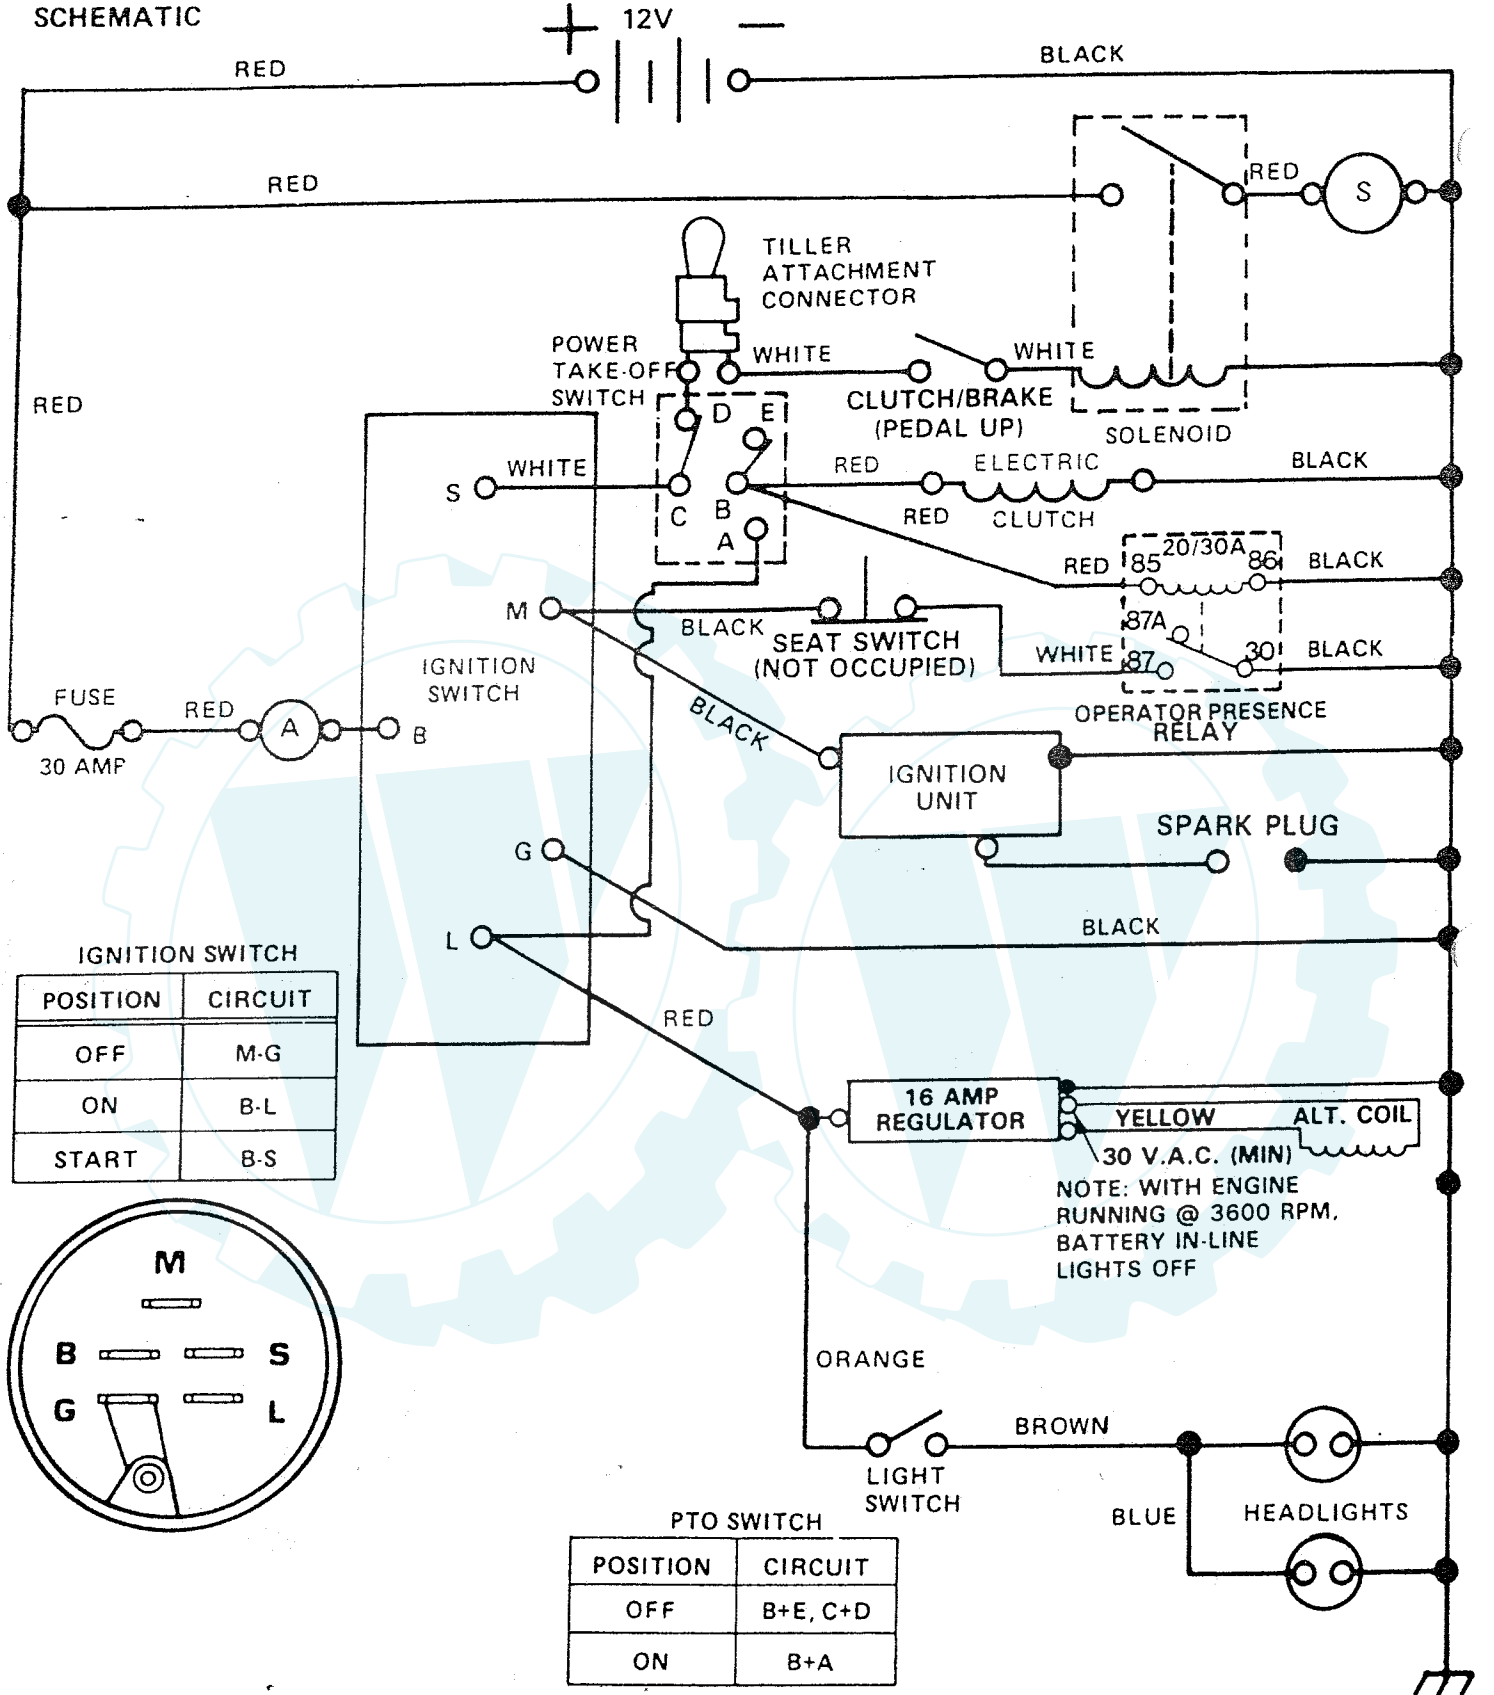

12 H.P. HYDROSTATIC LAWN TRACTOR

www.ersatzteil-service.de

SCHEMATIC

IGNITION SWITCH

POSITION	CIRCUIT
OFF	M-G
ON	B-L
START	B-S

PTO SWITCH

POSITION	CIRCUIT
OFF	B+E, C+D
ON	B+A

WIRING INSULATED CLIPS

ELECTRICAL

KEY NO.	PART NO.	DESCRIPTION	KEY NO.	PART NO.	DESCRIPTION
1	123198X	Wing Nut 1/4-20	32	109596X	Clamp-Hose
2	19091016	Washer, 9/32 x 5/8 x 16 Ga.	33	10090400	Lockwasher 1/4
3	102476X	Guard-Terminal	34	73350400	Nut-Hex Jam 1/4-20
4	72240460	Battery Bolt (bolt-Carriage, Rd. Hd. Sq. Neck 1/4-20 x 7-1/2)	35	74780408	Bolt-Hex 1/4-20 x 1/2 Gr. 5
5	121537X	Battery	36	73510400	Nut-Keps, Hex 1/4-20
6	7603J	Battery Tray	37	74760412	Bolt-Hex 1/4-20 x 3/4
7	121533X	Harness-ignition (includes item 30A)	39	73220400	Nut-Hex 1/4-20
8	121549X	Decal - Battery,	40	11050400	Washer-Lock 1/4 Ext. Tooth
10	110859X	Harness-Light Socket	43	10040400	Lockwasher 1/4
11	7662J	Bulb-Light	45	108824X	Fuse-30 Amp.
12	100541K	Tube-Battery Tray	46	9433R	Ammeter
13	7192J	Cable Tie	47	6009J	Bracket-Ammeter
14	104445X	Switch-Interlock-Clutch	48	10101000	Lockwasher No.10
15	4206J	Cable-Battery (Battery to Solenoid)	49	73911000	Nut
16	4406R	Ignition Switch	50	19070818	Washer 7/32 x 1/2 x 18 Ga.
18	109788X	Nut-Ignition	51	102501X	Loop-Wire Tiller Attachment
19	109434X	Key	52	235R	Clip-Insulated
20	109081X	Solenoid	55	4021J	Switch PTO
21	110712X	Switch-Light	56	4022J	Nut-Hex
22	73680400	Nut-Crownlock 1/4-20	57	109787X	Bezel, Ignition
24	4779J	Cable-Battery (Solenoid to Starter)	58	121305X	Switch, Plunger
26	719J	Terminal Cover (For Solenoid)	61	121264X	Caps, Battery Set
27	4207J	Cable-Battery (Battery to Ground)	62	121549X	Decal - Battery
30	17021008	Screw-Tap. Hex Hd. No. 10-24 UNC x 1/2 Type T	—	101539X	Sheet-Instruction, Tractor 15° Slope (English)
30A	109748X	Relay	—	123077X	Owners Manual (English)
31	2751R	Clip-Fuel Line	—	101572X	Sheet, Instruction, Tractor 15° Slope (French)
			—	123078X	Owner Manual (French)