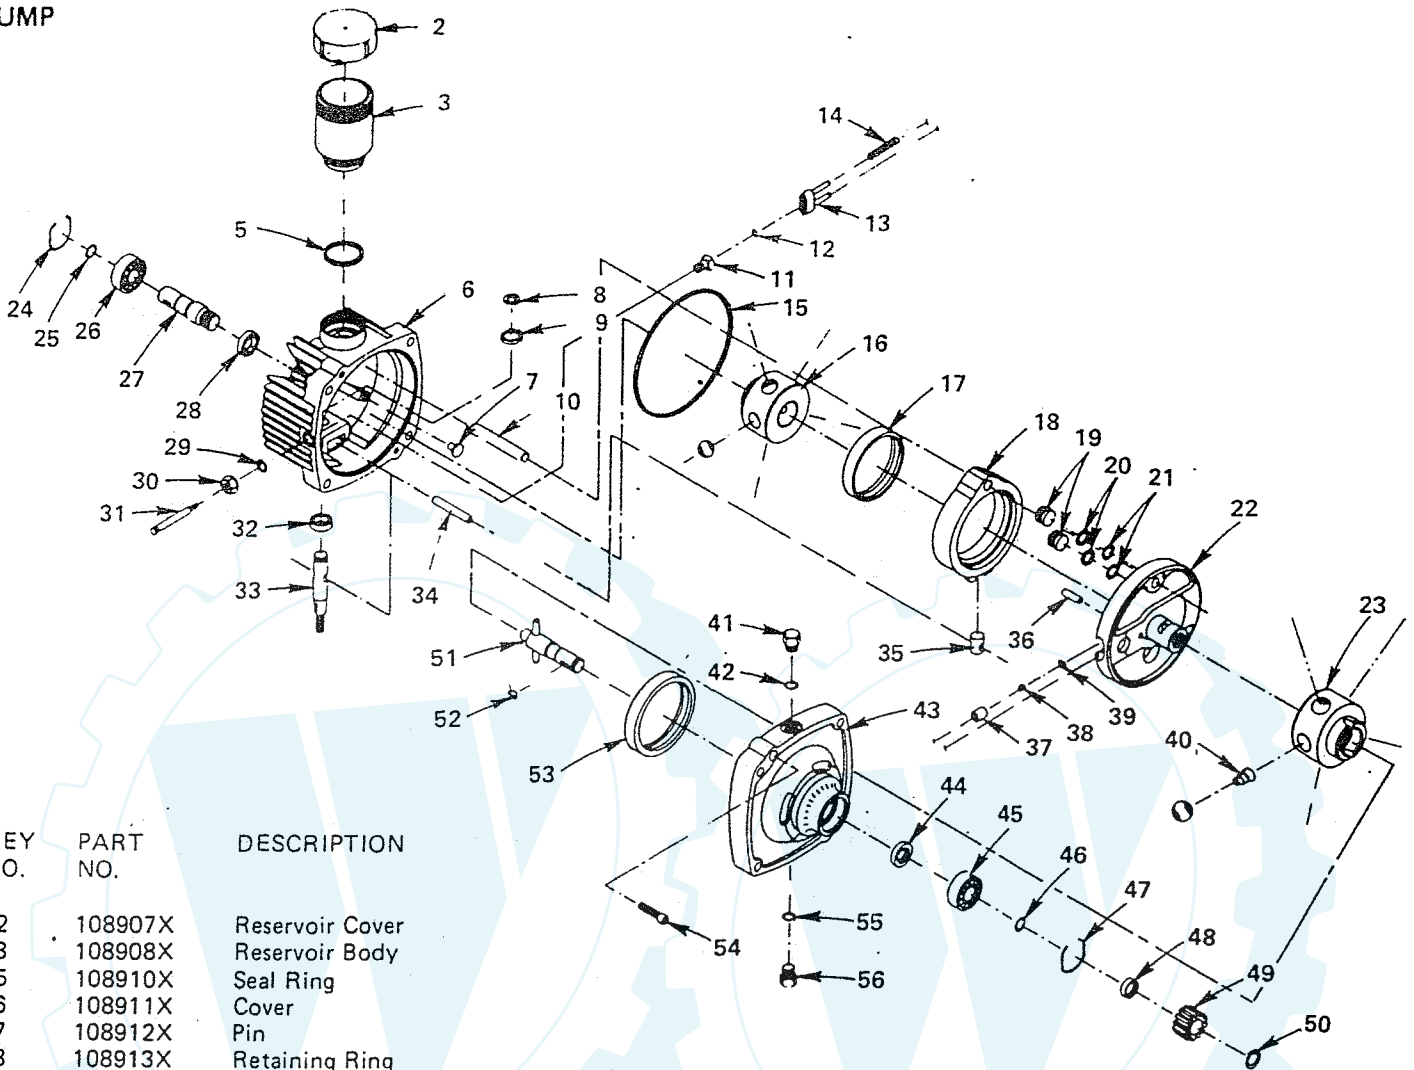

** NOT SERVICED

NOTE: ALL COMPONENT DIMENSIONS GIVEN IN U.S. INCHES - 1 INCH = 25.4 MM

DIFFERENTIAL AND PUMP ASSEMBLY

KEY NO.	PART NO.	DESCRIPTION
1	106932X	Knob, Control
2	120345X	Rod, Coast Control
3	76020412	Cotter Pin 1/8 x 3/4
4	108212X	Trunnion
5	4921H	Spring - Retainer
6	108222X	Control, Coast
7	108182X	Bracket Assembly - Coast
8	74760648	Bolt - Hex 3/8 - 16 x 3
9	74780412	Bolt - Hex 1/4-20 X 3/4
10	10040400	Washer - Lock Helical Spring 1/4
11	19092016	Washer 9/32 x 1 - 1/4 x 16 Ga.
12	108833X	Fan, Hydro, 7"
13	23200506	Screw - Set 5/16 - 18 x 3/8
14	108099X	Pulley - Transaxle
15	74760656	Bolt - Hex 3/8 - 16 x 3 - 1/2
16	108185X	Guard Assembly - Belt
17	5648R	Spacer
18	2898J	Key
19	108180X	Pump - Hydro
20	108179X	Gasket - Hydro
21	-----	Differential and Gear Reduction Assembly (Order from Tecumseh, Model 1300)
22	104777X	Retainer - Belt
23	19131312	Washer 13/32 x 13/16 x 12 Ga.
24	19131212	Washer 13/32 x 3/4 c 12 Ga.
25	102670X	Spring - Compression
26	19131614	Washer 13/32 x 1 x 14 Ga.

NOTE: ALL COMPONENT DIMENSIONS GIVEN IN U.S. INCHES - 1 INCH = 25.4 MM

REPAIR PARTS

www.ersatzteil-service.de

12 H.P. HYDROSTATIC LAWN TRACTOR

PUMP

KEY NO.	PART NO.	DESCRIPTION
2	108907X	Reservoir Cover
3	108908X	Reservoir Body
5	108910X	Seal Ring
6	108911X	Cover
7	108912X	Pin
8	108913X	Retaining Ring
9	108914X	Washer
10	108915X	Button
11	108916X	Guide Fitting
12	108917X	O-Ring
13	108918X	Dump Valve Bracket
14	108919X	Spring
15	108920X	Seal Ring
16	108921X	Pump Rotor and Ball Assembly
17	108922X	Pump Race
18	108923X	Cam Ring Assembly (Includes No. 17)
19	108924X	Piston
20	108925X	Back-Up Ring
21	108926X	O-Ring
22	108927X	Pintle
23	108928X	Motor Rotor and Ball Assembly
24	108929X	Retaining Ring
25	108930X	Snap Ring
26	108931X	Bearing
27	108932X	Input Shaft
28	108933X	Seal
29	108934X	O-Ring