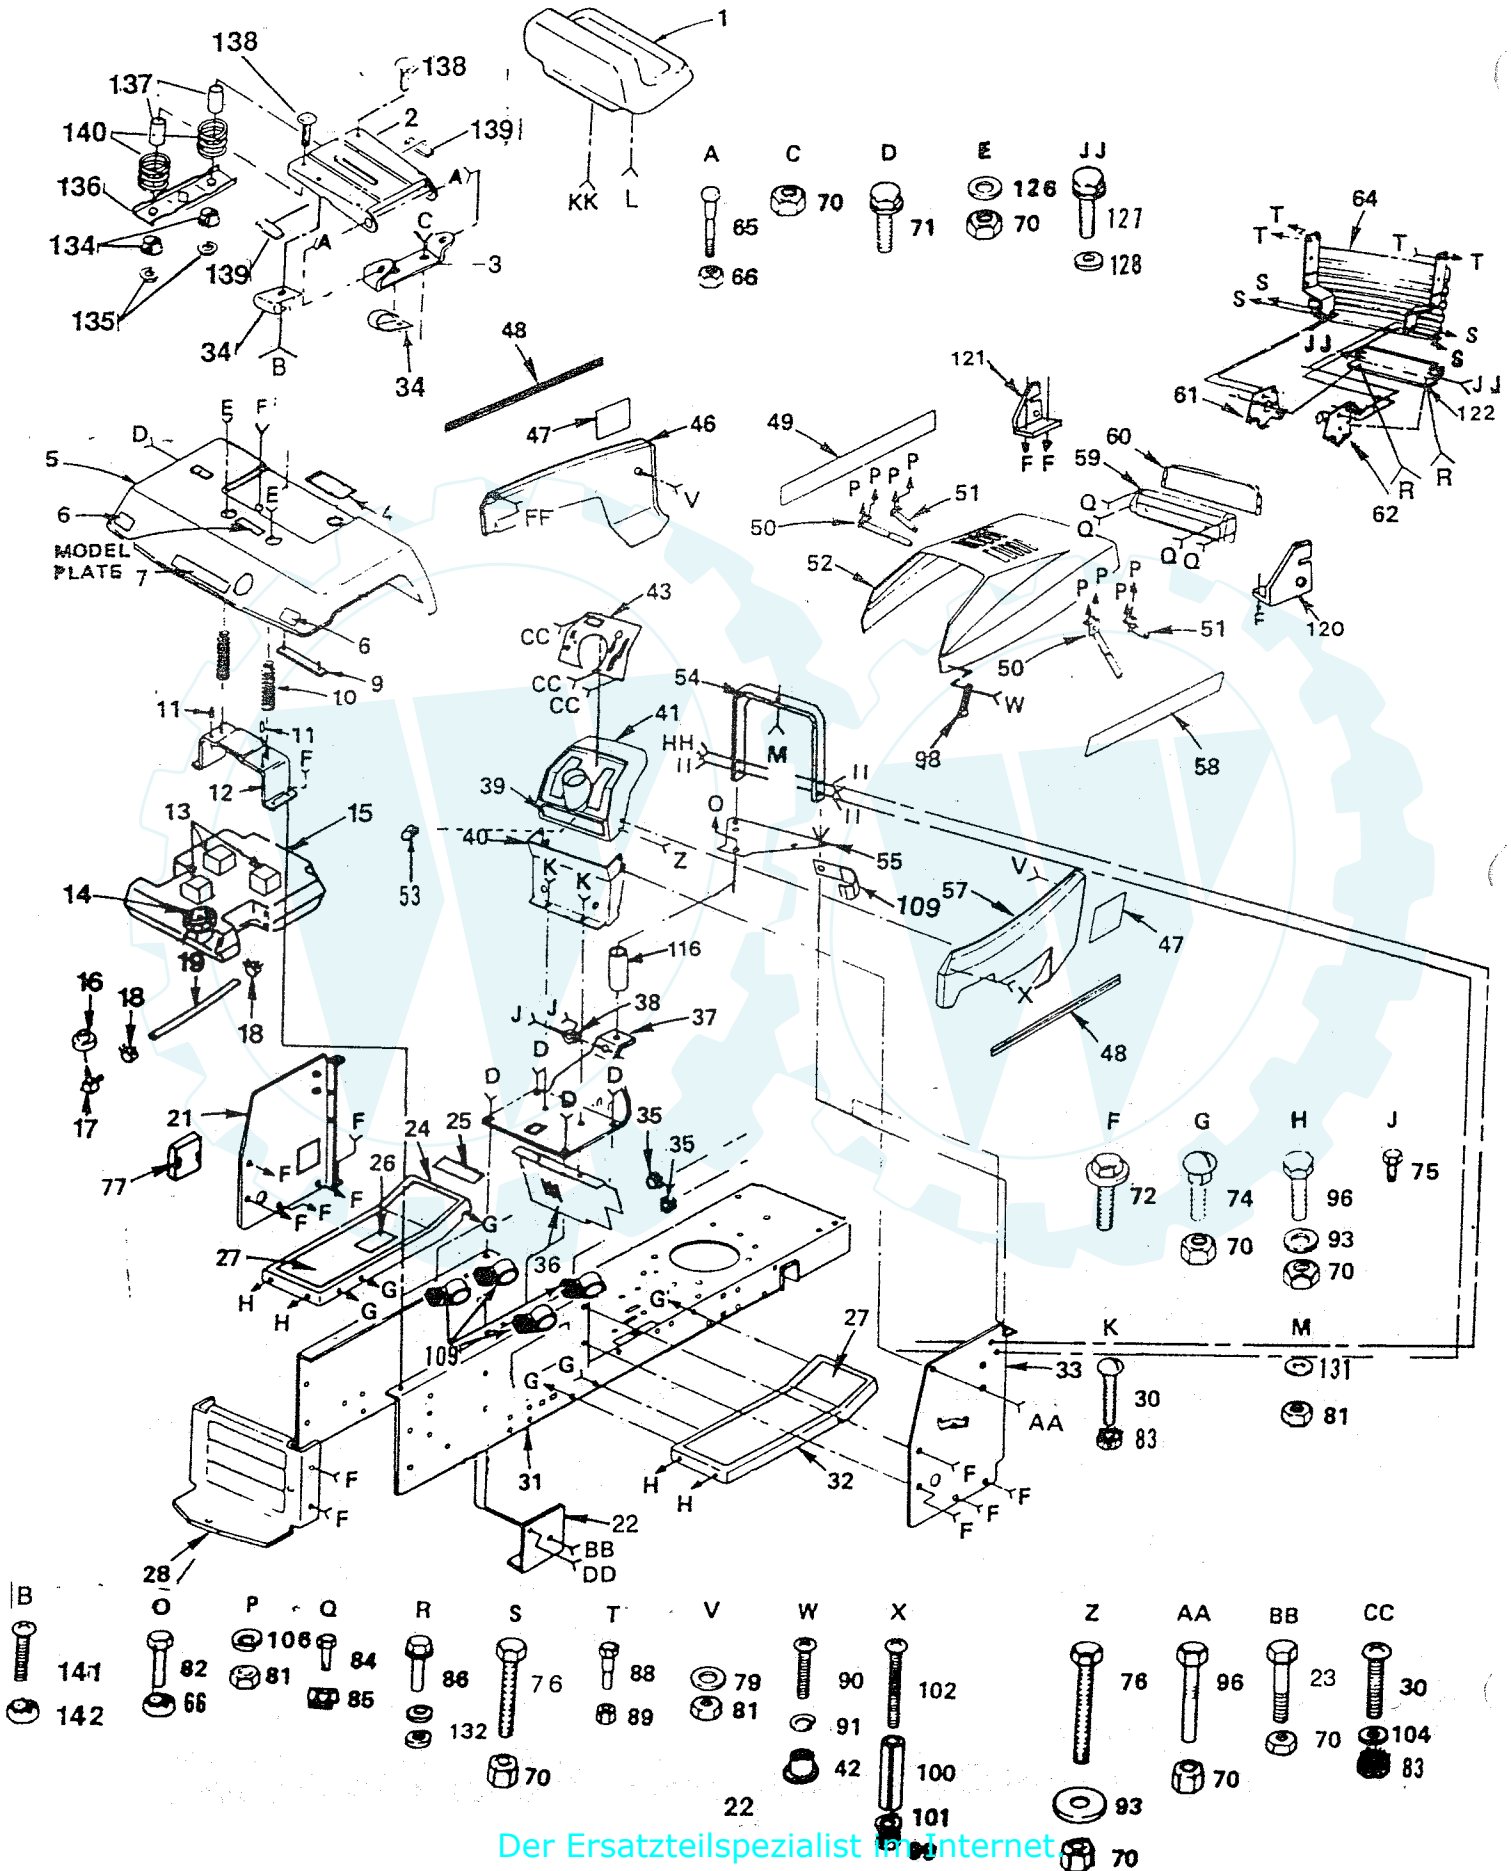

REPAIR PARTS

www.ersatzteil-service.de

12 H.P. HYDROSTATIC LAWN TRACTOR

CHASSIS AND ENCLOSURES

REPAIR PARTS

12 H.P. HYDROSTATIC LAWN TRACTOR

www.ersatzteil-service.de

CHASSIS AND ENCLOSURES