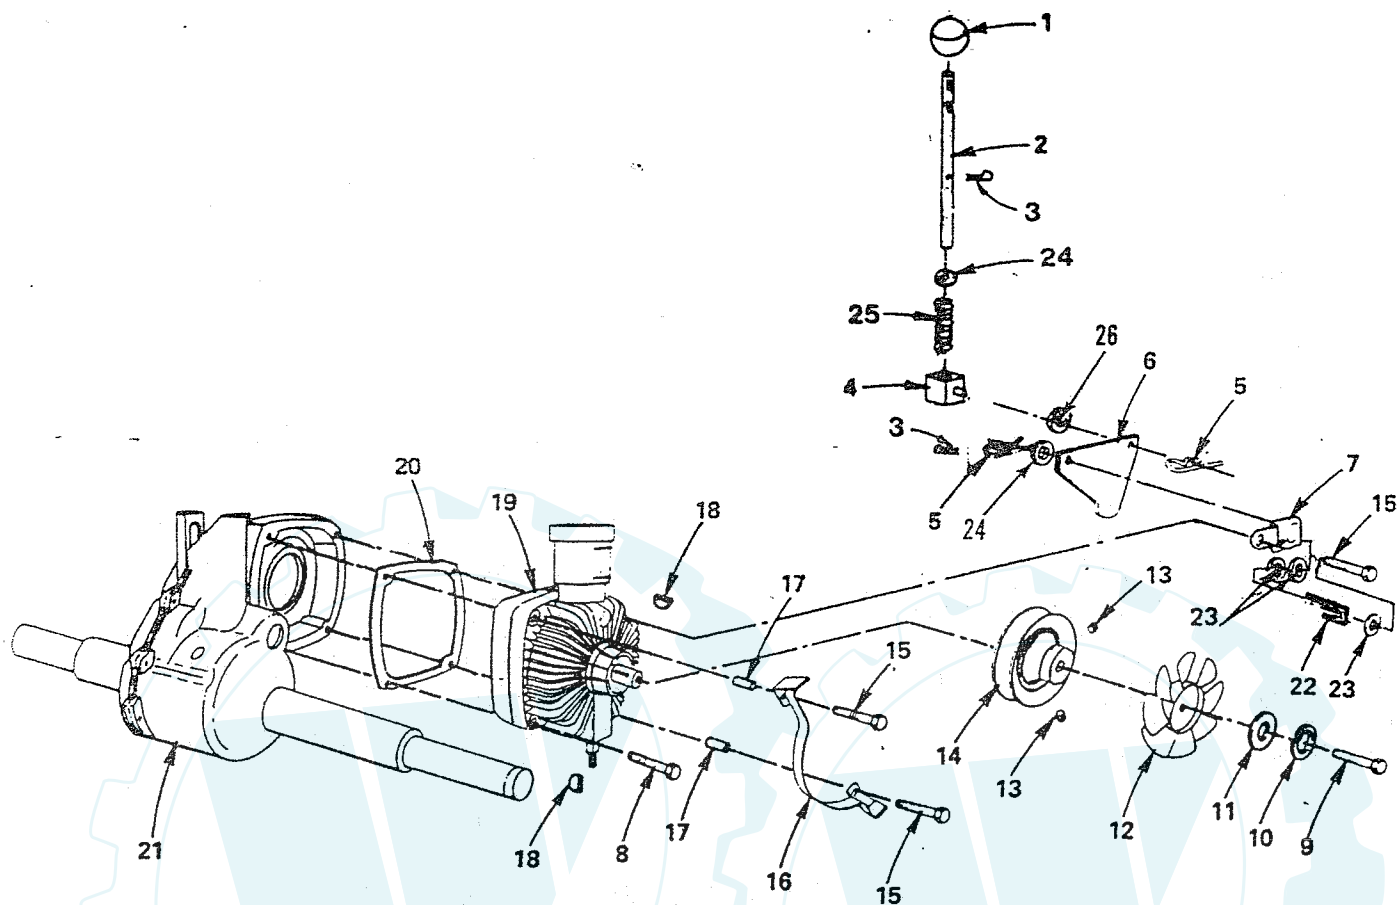

DIFFERENTIAL AND PUMP ASSEMBLY

KEY NO.	PART NO.	DESCRIPTION
1	106932X	Knob, Control
2	120345X	Rod, Coast Control
3	76020412	Cotter Pin 1/8 x 3/4
4	108212X	Trunnion
5	4921H	Spring - Retainer
6	108222X	Control, Coast
7	108182X	Bracket Assembly - Coast
8	74760648	Bolt - Hex 3/8 - 16 x 3
9	74780412	Bolt - Hex 1/4-20 X 3/4
10	10040400	Washer - Lock Helical Spring 1/4
11	19092016	Washer 9/32 x 1 - 1/4 x 16 Ga.
12	108833X	Fan, Hydro, 7"
13	23200506	Screw - Set 5/16 - 18 x 3/8
14	108099X	Pulley - Transaxle
15	74760656	Bolt - Hex 3/8 - 16 x 3 - 1/2
16	108185X	Guard Assembly - Belt
17	5648R	Spacer
18	2898J	Key
19	108180X	Pump - Hydro
20	108179X	Gasket - Hydro
21	-----	Differential and Gear Reduction Assembly (Order from Tecumseh, Model 1300)
22	104777X	Retainer - Belt
23	19131312	Washer 13/32 x 13/16 x 12 Ga.
24	19131212	Washer 13/32 x 3/4 c 12 Ga.
25	102670X	Spring - Compression
26	19131614	Washer 13/32 x 1 x 14 Ga.

NOTE: ALL COMPONENT DIMENSIONS GIVEN IN U.S. INCHES - 1 INCH = 25.4 MM