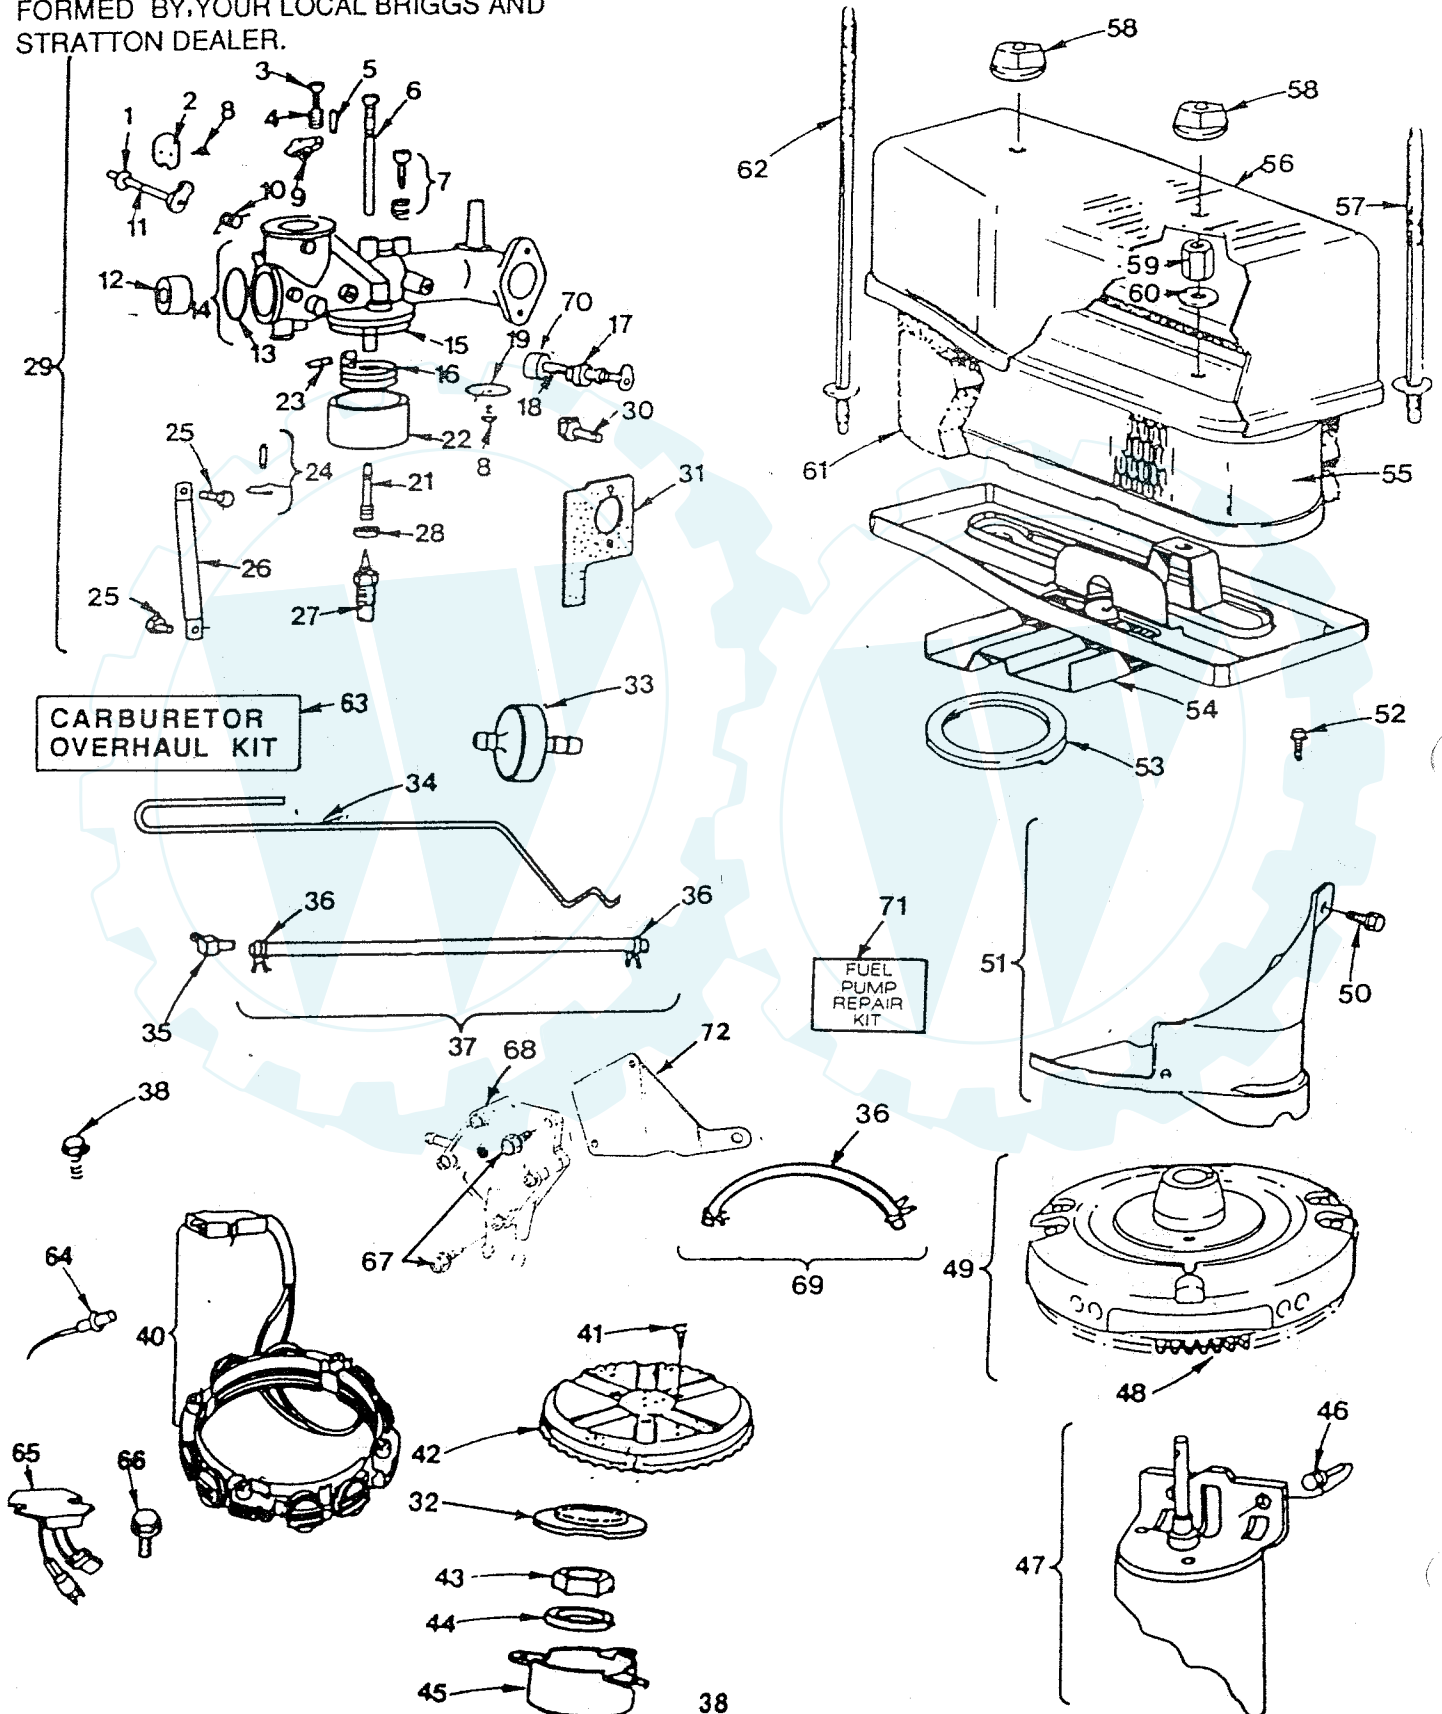

12 H.P. HYDROSTATIC YARD TRACTOR

ENGINE BRIGGS & STRATTON - - MODEL NUMBER 281707, TYPE NUMBER 0201-01

CARBURETOR

ALL ENGINE PARTS MUST BE PURCHASED THROUGH, AND WARRANTY SERVICE PERFORMED BY YOUR LOCAL BRIGGS AND STRATTON DEALER.

REPAIR PARTS

www.ersatzteil-service.de

12 H.P. HYDROSTATIC YARD TRACTOR

ENGINE BRIGGS & STRATTON - - MODEL NUMBER 281707, TYPE NUMBER 0201-01
CARBURETOR

KEY NO	PART NO	DESCRIPTION	KEY NO	PART NO	DESCRIPTION
1	270382	Washer, Choke Shaft	35	67218	Connector - Fuel Pipe
2	222010	Valve Choke	36	93053	Clamp - Fuel Pipe
3	91920	Screw - Machine, Fill. Hd. 8 32 x 5/8	37	393815	Line - Fuel (Inc. Key No. 36)
4	26157	Spring - Throttle Adjustment	38	93621	Screw - Sem
5	93043	Pin - Throttle Shop	40	393295	Stator - Alternator (Inc. ternator (Inc. Key No. 39)
6	299740	+Nozzle - Carburetor	41	93805	Screw Sem
7	292681	+ Valve Assy - Carburetor Idle	42	222562	Screen - Flush Rotating
8	93499	Screw - Throttle and Choke Valve Mtg. Sem	43	92284	Nut - Hex
9	211712	Stop - Throttle	44	224061	Washer - Spring
10	261116	Spring - Choke Return	45	222561	Cup - Screen Mounting
11	390684	Shaft and Lever - Choke	46	93535	Screw - Sem
12	211960	Venturi - Carburetor	47	490420	Motor & Drive Assy (Inc. Key No 46)
13	221997	Plug - Welch	48	399676	Gear - Ring
14	490515	Body Assy Carburetor (Inc. Key No 13)	49	492325	Flywheel and Ring Gear Assy Magneto (Inc. Key No. 48)
15	270511	Gasket - Float Bowl	50	93984	Screw - Sem
16	299707	Float - Carburetor	51	490324	Cover - Starter (Inc. Key No. 50)
17	398970	Seal - Throttle Shaft	52	94018	Screw - Sem
18	491006	Shaft and Lever - Throttle	53	270853	Gasket - Air Cleaner
19	222433	Valve - Throttle	54	490332	Body - Air Cleaner
21	231323	+ Screw - Nozzle	55	399806	Cartridge - Air Cleaner
22	221995	Bowl - Float	56	223700	Cover - Air Cleaner
23	230896	+ Pin - Float Hinge	57	94246	Stud - Air Cleaner
24	394683	+ Valve - Fuel Inlet	58	212706	Knob - Air Cleaner
25	93572	Screw	59	231532	Nut - Air Cleaner Mtg.
26	222311	Bracket - Carburetor	60	94249	Washer - Air Cleaner
27	396568	+ Valve - Needle	61	271962	Element - Air Cleaner
28	222014	+ Washer - Float Bowl	62	94248	Stud - Air Cleaner
29	491673	Carburetor Assy (Inc. Key No.'s 1, 2, 3, 4, 5, 6, 7, 8 & 28)	63	394698	Carburetor Overhaul Kit
30	93357	Screw Carburetor Mtg.	64	393422	Alternator Harness Assembly
31	270872	* Gasket - Carburetor Mounting	65	394890	Regulator - Alternator
32	280848	Spacer, Screen	66	93559	Screw - Regulator
33	394358	Filter - Fuel	67	93158	Screw - Hex
34	261610	Link - Choke	68	491922	Pump Assembly - Fuel
			69	393815	Fuel Line
			70	271853	Washer - Foam
			71	492855	Repair Kit - Fuel Pump
			72	244130	Bracket, Impulse Pump Mtg.
					+ Included in Carburetor Overhaul Kit - Part No. 394698
					* Included in Gasket Set - Part No. 393411