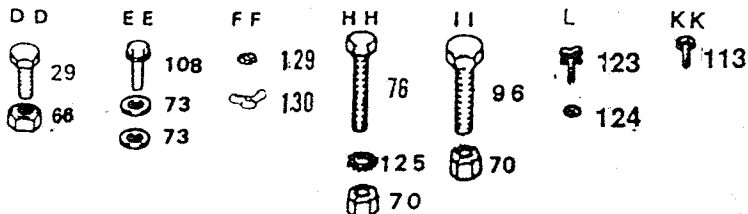

KEY NO.	PART NO.	DESCRIPTION	KEY NO.	PART NO.	DESCRIPTION
1	121442X	Seat	65	105529X	Bolt - Shoulder 5/16 - 18
2	121247X	Pan-Seat	66	73680500	Nut- Lock 5/16 - 18
3	105513X	Bracket-Pivot, Seat	70	73680600	Nut - Crownlock 3/8 - 16
4	120822X	Decal-Caution	71	17490608	Screw - Hex Washer Thread Rolling 3/8 - 16 x 1/2
5	121642X	Fender	72	17490612	Screw - Hex Washer Thread Rolling 3/8 - 16 x 3/4
6	106202X	Reflector, Rear	74	72140606	Bolt - Carriage 3/8 - 16 x 3/4
7	121586X	Decal-Fender	75	17431008	Screw - Hex Self Tapping No. 10 - 16 x 1/2
9	105511X	Strap-Fender	76	74760616	* Bolt - Hex 3/8 - 16 x 1
10	121067X	Spring-Compression R.H.	77	121794X	Cover - Access
11	105531X	Nut-Push	79	19091216	Washer 9/32 x 3/4 x 16 Ga.
12	105508X	Bracket-Fender	81	73220400	* Bolt - Hex 1/4 - 20
13	6431J	Pad-Spacer	82	74760532	* Bolt - Hex 5/16 - 18 x 2
14	121221X	Cap-Fuel	83	73510500	Nut - Keps 5/16 - 18
15	106020X	Tank-Fuel	84	17211010	Screw - Hex Head Washer Hd. Tap. No. 10-16 x 5/8
16	3645J	Bushing	85	104755X	"J" Fastener
17	8710J	Stem-Tank, Fuel	86	17490512	Screw - Hex Washer Thread Rolling 5/16 - 18 x 3/4
18	6999R	Clamp-Hose	88	7605J	Bolt - Shoulder 1/4 - 20
19	5277J	Line-Fuel	89	73680400	Nut - Lock 1/4 - 20
21	105523X	Panel-Dash, L.H.	90	74191008	Screw - Pan Hd. Machine No. 10-24 x 1/2
22	109219X	Deflector - Debris	91	10071000	Washer - Lock No. 10
23	74760610	Bolt-Hex 3/16 - 16 x 5/8	93	19131312	Washer 13/32 x 13/16 x 12 Ga.
24	105465X	Footrest - LH.	96	74760612	Bolt - Hex 3/8 - 16 x 3/4
25	101892X	Decal-Clutch/Brake	98	109808X	Latch - Hood
26	108682X	Decal-Drive Belt	99	73731000	Nut - Keps 10 - 24
27	109864X	Pad-Footrest	100	7206J	Spacer - Split 10 x 3/4
28	121306X	DrawBar	101	19070818	Washer 7/32 x 1/2 x 18 Ga.
29	74760510	Bolt-Hex 5/16 - 18 x 5/8	102	74981020	Screw - Mach. Cr. Pan 10-24 x 1-1/4
30	74180512	Screw-mach. Cr. Thd. 5/16 - 18 x 3/4	104	19111116	Washer 11/32 x 11/16 x 16 Ga.
31	121278X	Chassis	106	10090400	Washer - Lock 1/4
32	105464X	Footrest - R.H.	109	2751R	Clip
33	110828X	Panel-Dash, R.H.	113	121144X	Bolt - Shoulder 5/16 - 18
34	4171R	Clip - Insulated	114	19171912	Washer 15/32 x 1 x 16 Ga.
35	110436X	Grommet	116	121236X	Spacer
36	109252X	Shield-Debris	120	110853X	Bracket Assembly, R.H.
37	108106X013	Saddle	121	110852X	Bracket Assembly, L. H.
38	1554J	Bushing - Steering	122	105419X	Strap - Grill
39	109820X	Decal- Instruction, Operating	123	1200068X	Adjustment Knob
40	104805X	Dash Assembly - Lower	124	19171912	Washer 17/32 x 1 - 3/16 x 12 Ga.
41	121312X	Dash	125	11050600	Lockwasher 3/8 Ext. Tooth
42	2029J	Nut-Weld	126	19131614	Washer 13/32 x 1 x 14 Ga.
43	121723X012	Plate - Dash	127	17190412	Screw Thrd. Roll 1/4 - 20 x 3/4
46	108372X388	Panel - Side, L.H.	128	19091216	Washer 9/32 x 3/4 x 16 Ga.
47	122924X	Decal - Side Panel, 12 H.P.	129	11030400	Lockwasher Ext. Tooth
48	121589X	Decal - Strip, Hood	130	73490400	Wingnut
49	121587X	Decal - Hood L. H.	131	11050400	Washer 1/4 Est. Tooth
50	106784X	Strap Assembly - Hinge, Rear	132	19111212	Washer 11/32 x 3/4 x 12 Ga.
51	104618X	Strap Assembly - Hinge, Front	134	121248X	Bushing, Snap .80
52	108370X388	Hood	135	73900400	Lock Nut, Flange 1/4
53	5479J	Plug - Button	136	121246X	Bracket, Switch Mount
54	110829X	Support Assembly - Dash	137	121249X	Spacer, Split .28 x .88
55	106965X	Plate - Support, Battery	138	72170410	Bolt, Carr. 1/4 x 1-1/4
57	108371X388	Panel - Side, R.H.	139	121251	Foam Strip
58	121588X	Decal - Hood, R. H.	140	121250	Spring, Compression
59	104613X	Bezel Assembly	141	74641008	Screw, Pan Hd. #10 - 32
60	106395X	Lens	142	73951000	Nut, Keps #10
61	110855X	Support - Grill, L.H.			
62	110854X	Support - Grill, R.H.			
64	122100X	Grill Assembly			

NOTE: ALL COMPONENT DIMENSIONS GIVEN IN U.S. INCHES - 1 INCH = 25.4 MM