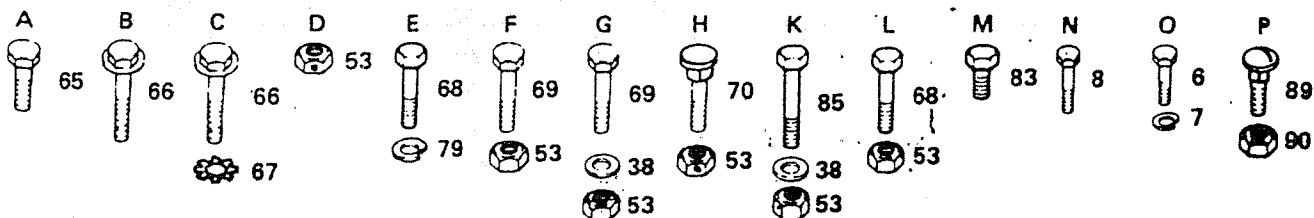

NOTE: ALL COMPONENT DIMENSIONS GIVEN IN U.S. INCHES - 1 INCH = 25.4 MM

12 H.P. HYDROSTATIC LAWN TRACTOR

DRIVE

REPAIR PARTS

www.ersatzteil-service.de
12 H.P. HYDROSTATIC LAWN TRACTOR

DRIVE

KEY NO.	PART NO.	DESCRIPTION	KEY NO.	PART NO.	DESCRIPTION
1	123075X	Muffler	50	71673	Cap
2	9151R	Grommèt	51	105844X	Rod, Brake, Park
3	281707	Engine 12 H.P. Type 0185-01	52	105710X	Link, Clutch
4	1407J	Gasket	53	73680600	Nut, Lock, 3/8 - 16
6	74760416	Bolt - Hex, 1/4 - 20 x 1/2	54	106499X	Retainer, Belt
7	19111216	Washer	55	12000039	Klip Ring
8	17210806	Screw - Hex Hd. No. 8 - 32 x 3/8	56	110812X	Washer, Hardened
9	13200300	Coupling, Pipe, Std. 3/8 - 18 NPT Elbow - 90°, 3/8 - 18 NPT	57	105707X	Bellcrank Assembly (Incl. Key No. 62)
10	13280320	Nipple, Pipe	58	105709X	Spring, Return, Clutch
11	91084	Plug - 1/4	59	105724X	Bracket, Clutch
12	123314X	Control. Throttle/Choke	60	74760624	*Bolt, Hex, 3/8 - 16 x 1-1/2
13	123074X	Pipe Exh. 180°	61	106298X	Pulley, Idler
14	120418X	V-Belt, Drive	62	105706X	Bearing
15	2751R	Clip	63	19252016	Washer, 25/32 x 1-1/4 x 16 Ga.
16	108191X	Plate, Transaxle Support	64	2228M	*Key, Woodruff No. 9
17	108094X	Bracket, Transaxle	65	17720408	Screw, Hex Thread Cut. 1/4 - 20 x 1/2
18	9396E	Key - Square 1/4 x 2	66	17490624	Bolt, Hex Washer Thd. Rolling 3/8 - 16 x 1 - 1/2
19	73510600	Nut - Keps 3/8 - 16	67	11050600	Washer - Lock Ext. Tooth 3/8
20	108093X	U-Bolt, 3/8 - 16 x 2-3/4	68	74760612	*Bolt, Hex 3/8 - 16 x 3/4
21	108097X	Spacer, Split	69	74760616	*Bolt, Hex 3/8 - 16 x 1
22	19332616	Washer, 1-1/32 x 1-5/8 x 16 Ga.	70	72140606	*Bolt, Carr., 3/8 - 16 x 3/4
23	108457X	Rim - Rear - 8"	71	76020412	Pin, Cotter, 1/8 x 3/4
24	12000053	E-Ring	73	108214X	Bracket, Idler
25	104757X	Cap, Hub, Rear	74	101279K	Spacer, Split
26	193324-16	Washer 1-1/32 x 1 - 1/2 x 16 Ga.	75	105307X	Pulley - Idler
27	65139	Stem, Valve	76	108216X	Keeper, Belt
28	59192	Cap, Valve	77	74760648	Bolt - Hex 3/8 - 16 x 3
29	74610764	Bolt, Hex 7/16 - 20 x 4	78	105597X	Belt - Retainer
30	108252X	Washer, 15/32 x 1-3/8 x 1/4	79	10040600	*Washer - Lock 3/8
31	10040700	*Washer, Lock 7/16	80	106268X	Tire - 18 x 9.50 x 8
32	108218X	Clutch - Electric	80A	7152J	Tube (not furnished with tractor)
33	109842X	Pulley - Engine	81	120443X	Keeper - Engine, Belt, R.H.
34	10040500	Washer, Lock 5/16	82	108236X	Bracket - Switch
35	74760644	*Bolt, Hex 3/8 - 16 x 2-3/4	83	17021008	Screw - Tap. Hex Hd. No. 10 - 24 x 1/2 Type T
36	4859J	Idler, Flat	84	110422X	Spring, Brake Return
37	4470J	Spacer	85	74760636	*Bolt - Hex 3/8 - 16 x 2 - 1/4
38	19131312	Washer, 13/32 x 13/16 x 12 Ga.	86	120322X004	*Spacer
39	109070X	Keeper, Belt	88	19091016	*Washer 9/32 x 5/8 x 16 Ga.
40	120136X	Keeper, Belt, Engine, L.H.	89	72140506	Bolt - Rd. Hd. Sq. Nk. 5/16 - 18 x 3/4
41	109169X	Clutch Retainer Assembly	90	73680500	Nut - Lock 5/16 - 18
42	76020412	Pin, Cotter 1/8 x 3/4	91	4939M	Spring - Retainer
43	108212X	Trunnion	92	17490508	Screw - Hex Washer Thd. Roll. 5/16 - 18 x 1/2 Ty TT
44	108661X	Spring - Rod, Brake	93	17490512	Hex Bolt Thd Roll 5/16 - 18 x 3/4
45	121091X	Rod, Brake	94	71070510	Screw - Hex Hd. Socket 5/16 - 18 x 5/8
46	8883R	Cover, Pedal	95	17450808	Screw, Spider Lock #8 x 1/2
47	106918X	Arm, Brake	96	120601X	Decal, Engine
48	108096X	Shaft, Foot Pedal	97	673A223	Spark Arrestor
49	1572H	*Pin, Roll, 3/16 x 1	98	17490416	Screw