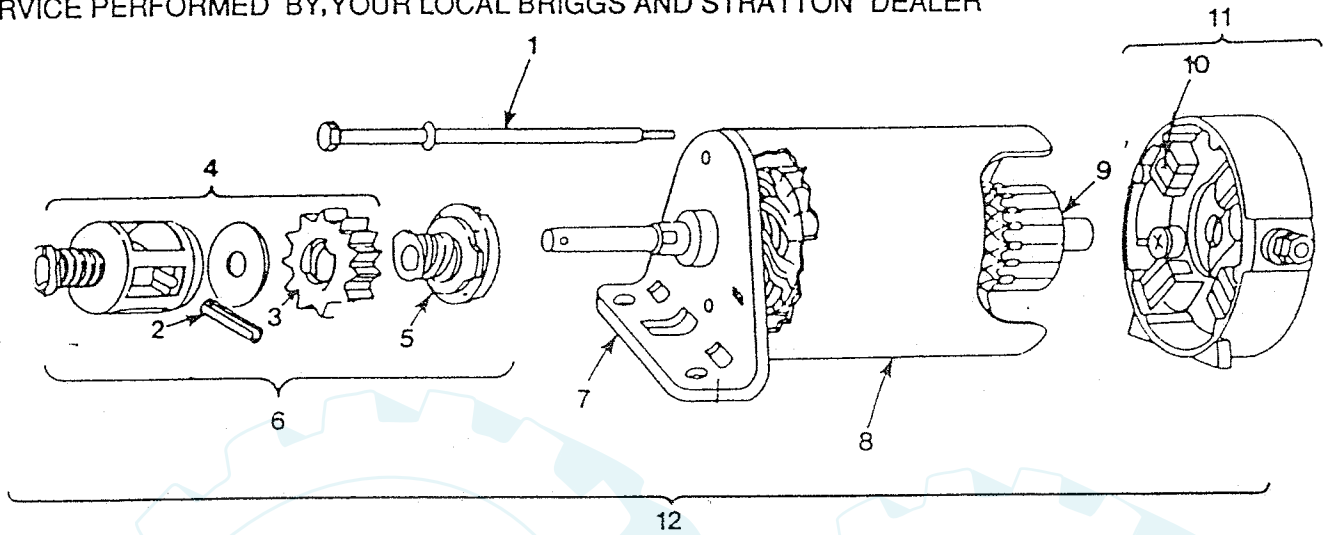

REPAIR PARTS

www.ersatzteil-service.de

12 H.P. HYDROSTATIC YARD TRACTOR

ENGINE BRIGGS & STRATTON -- MODEL NUMBER 281707, TYPE NUMBER 0201-01

STARTER - MOTOR

ALL ENGINE PARTS MUST BE PURCHASED THROUGH, AND WARRANTY SERVICE PERFORMED BY, YOUR LOCAL BRIGGS AND STRATTON DEALER

KEY NO.	PART NO.	DESCRIPTION	KEY NO.	PART NO.	DESCRIPTION
1	94004	Thru Bolt Assembly	7	394857	End Cap Assembly Drive
2	94288	Roll Pin	8	394544	Housing Assembly
3	280104	Gear	9	391160	Armature Assembly
4	490467	Retainer Kit (Inc. Key No.'s 2 & 3)	10	395538	Brush Assembly
5	398003	Clutch Assembly	11	395537	End Cap Assy Commutator (Inc. Key No. 10)
6	490421	Drive Assembly (Inc. Key No.'s 2,3,4,& 5)	12	490420	Motor & Drive Assy (Inc. Key No.'s 1,2,3,4,5,6,7,8,9,10, & 11)