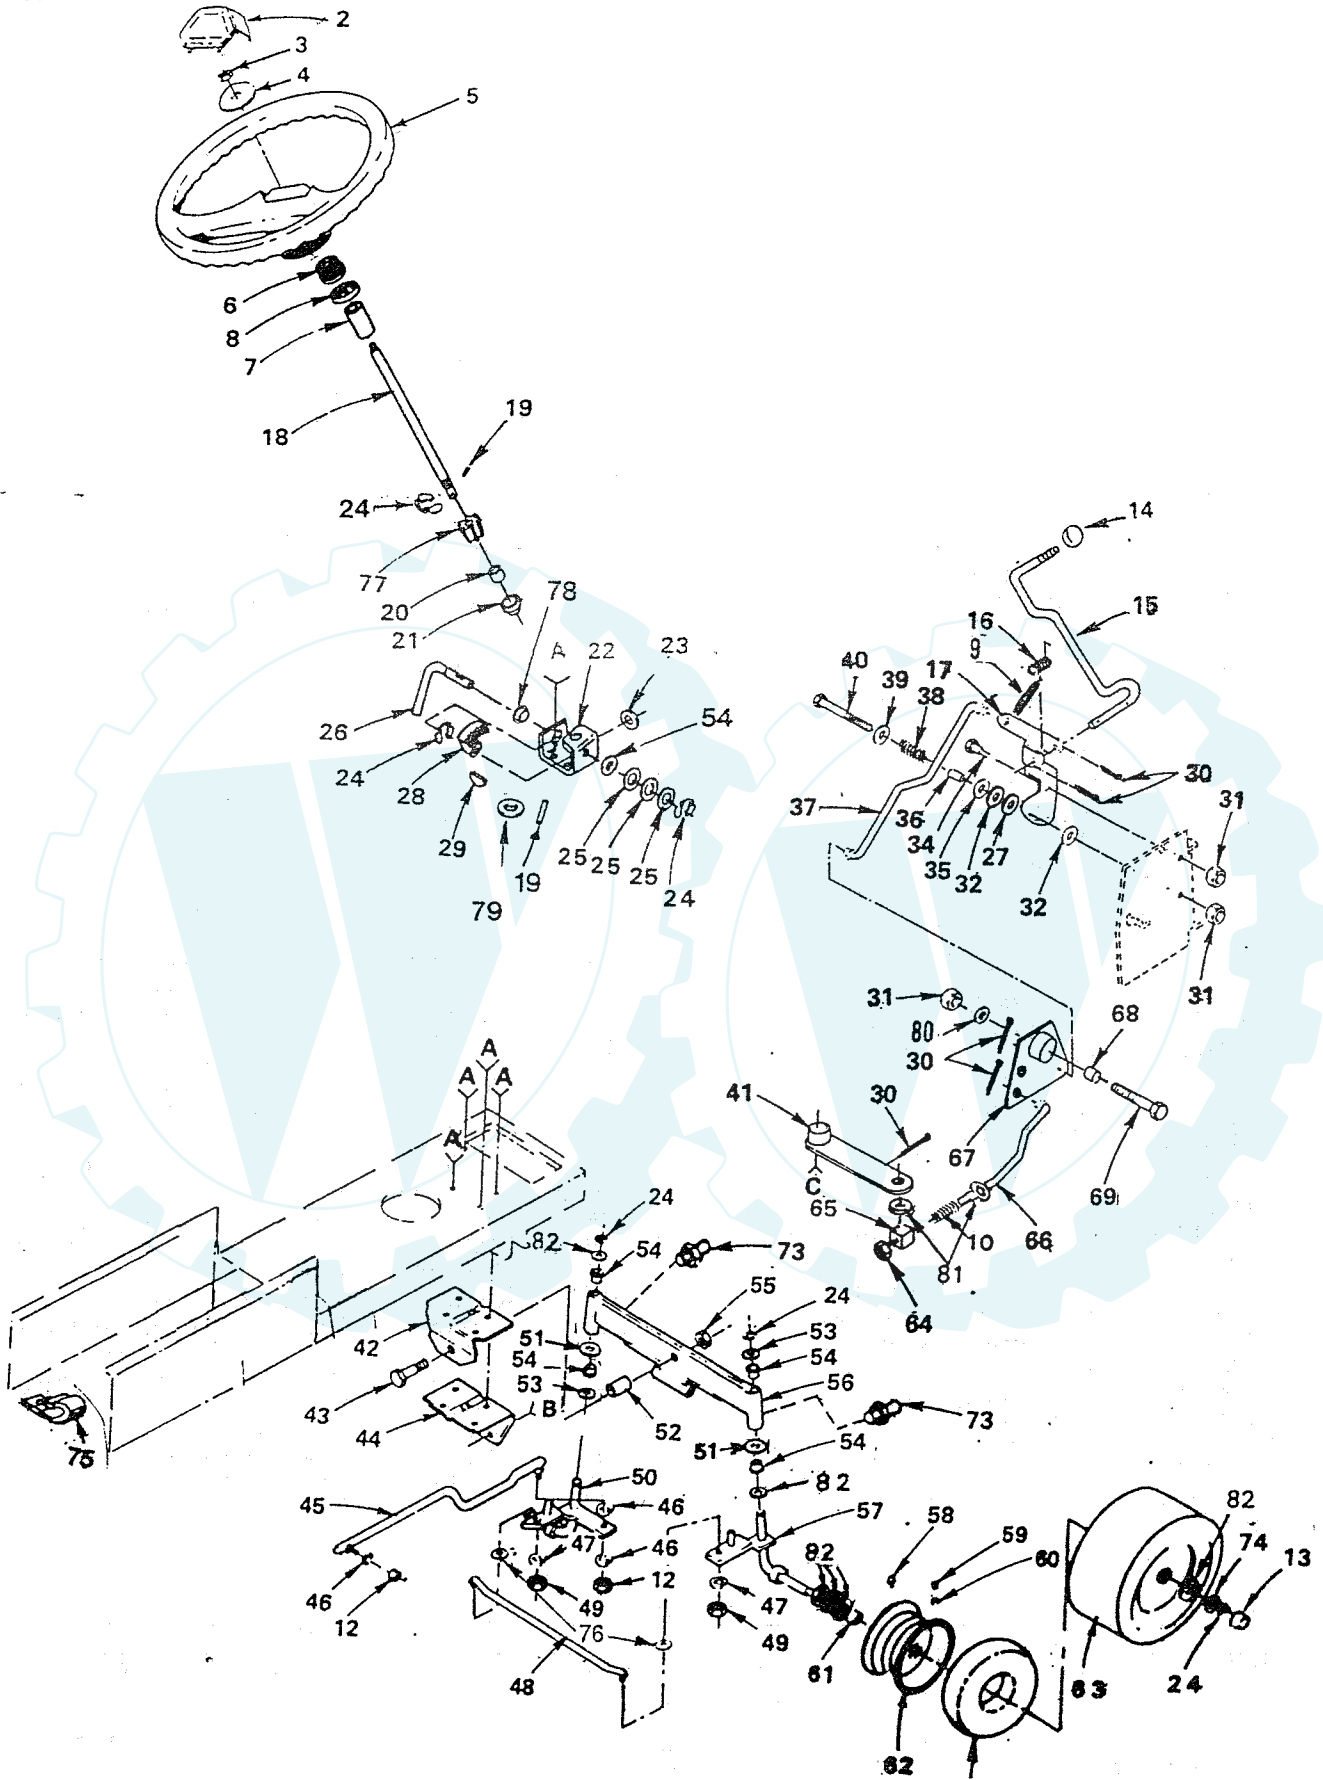

REPAIR PARTS

STEERING ASSEMBLY 12 H.P. HYDROSTATIC LAWN TRACTOR

www.ersatzteil-service.de

12 H.P. HYDROSTATIC LAWN TRACTOR

STEERING ASSEMBLY

KEY NO.	PART NO.	DESCRIPTION	KEY NO.	PART NO.	DESCRIPTION
2	121584X	Insert - Steering Wheel	36	108201X	Spacer
3	73940800	Nut - Hex 1/2 - 20	37	108397X	Link - Control
4	100712K	Washer	38	108844X	Spring - Compression
5	121472X	Wheel - Steering	39	19132012	Washer 13/32 x 1 - 1/4 x 12 Ga.
6	100711L	Adapter - Steering Wheel	40	74760648	Bolt - Hex 3/8 - 16 x 3
7	106945X	Tube - Steering Shaft	41	108209X	Arm Assembly - Pump Control
8	106943X	Spacer - Shaft, Steering	42	105663X	Support - Saddle - Rear
9	4921H	Cotter Pin	43	74761060	Bolt - Hex 5/8 - 11 x 3 - 3/4
10	102670X	Spring - Compression	44	105664X	Support - Saddle - Front
13	104757X	Cap - Hub - Front	45	105727X	Link - Drag
14	106933X	Knob - Control	46	10040600	Lockwasher 3/8
15	110845X	Rod - Control	47	10040500	Washer - Lock 5/16
16	108194X	Spring - Torsion	48	121334X	Rod - Tie
17	108196X	Bracket - Control Rod	49	73810500	Nut Lock 5/16 - 24
18	109557X	Shaft - Steering	50	105655X	Spindle - L.H.
19	2882J	Pin - Drive 3/16 x 1	51	19272016	Washer 27/32 x 1 - 1/4 x 16 Ga.
20	74580	Spacer	52	110438X	Spacer
21	71208	Bushing	53	6266H	Hardened Washer
22	109432X	Bracket - Steering	54	3366R	Bearing
23	19212016	Washer 21/32 x 1 - 1/4 x 16 Ga.	55	73901000	Nut - Lock - Flange 5/8 - 11
24	12000029	Klip Ring	56	108075X	Axle - Front
25	6266H	Bearing - Thrust	57	105653X	Spindle - R.H.
26	108683X	Rod - Steering	58	278H	Fitting - Grease
27	108972X	Washer - Phenolic	59	65139	Stem - Valve
28	108684X	Gear - Sector	60	59192	Cap - Valve
29	106126X	Key - Woodruff	61	9040H	Bearing
30	76020412	Pin - Cotter 1/8 x 3/4	62	106732X	Rim - 6" Front
31	73680600	Nut - Lock 3/8 - 16	63	106222X	Tire - Front
32	108200X	Washer - Friction	63A	59904	Tube - Tire - Front (not furnished with tractor)
33	19131312	Washer 13/32 x 13/16 x 12 Ga.	64	73350600	Nut - Hex Jam 3/8 - 16
34	108518X	Bolt - Hex Shoulder 3/8 - 16 x 1 - 3/8	65	108212X	Trunnion
35	19212016	Washer 21/32 x 1 - 1/4 x 16 Ga.	66	120131X	Rod - Adjustable Control
			67	108205X	Bellcrank Assembly
			68	108198X	Spacer
			69	74760624	Bolt - Hex 3/8 - 16 x 1 - 1/2
			70	17490612	Screw - Hex Washer Thread Rolling 3/8 - 16 x 3/4
			71	17490508	Screw - Hex Washer Thread Rolling 5/16 - 18 x 1/2
			73	6855M	Fitting - Grease
			74	19252616	Washer 25/32 x 1 - 5/8 x 16 Ga.
			75	5320R	Clip - Insulated
			76	19111216	Washer
			77	108685X	Gear - Pinion
			78	109816X	Nyliner, Snap - In
			79	101930X	Washer - Hardened
			80	19131316	Washer 13/32 x 13/16 x 16 ga.
			81	19131212	Washer 13/32 x 3/4 x 12 Ga.