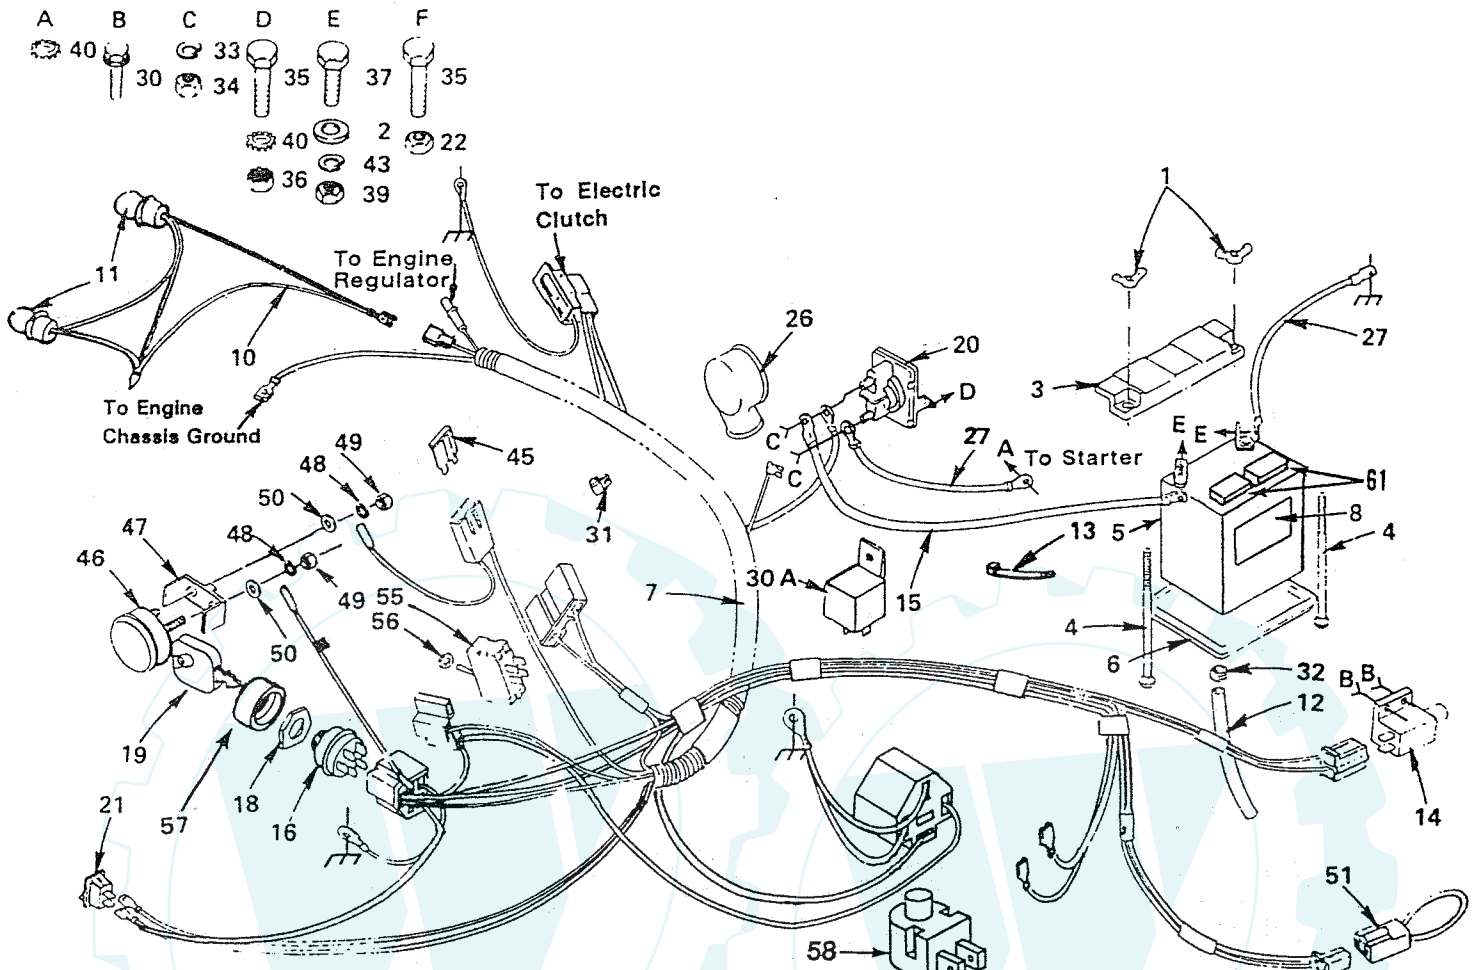

REPAIR PARTS

12 H.P. HYDROSTATIC LAWN TRACTOR

ELECTRICAL

KEY NO.	PART NO.	DESCRIPTION	KEY NO.	PART NO.	DESCRIPTION
1	123198X	Wing Nut 1/4-20	32	109596X	Clamp-Hose
2	19091016	Washer, 9/32 x 5/8 x 16 Ga.	33	10090400	Lockwasher 1/4
3	102476X	Guard-Terminal	34	73350400	Nut-Hex Jam 1/4-20
4	72240460	Battery Bolt (bolt-Carriage, Rd. Hd. Sq. Neck 1/4-20 x 7-1/2)	35	74780408	Bolt-Hex 1/4-20 x 1/2 Gr. 5
5	121537X	Battery	36	73510400	Nut-Keps, Hex 1/4-20
6	7603J	Battery Tray	37	74760412	Bolt-Hex 1/4-20 x 3/4
7	121533X	Harness-ignition (includes item 30A)	39	73220400	Nut-Hex 1/4-20
8	121549X	Decal - Battery,	40	11050400	Washer-Lock 1/4 Ext. Tooth
10	110859X	Harness-Light Socket	43	10040400	Lockwasher 1/4
11	7662J	Bulb-Light	45	108824X	Fuse-30 Amp.
12	100541K	Tube-Battery Tray	46	9433R	Ammeter
13	7192J	Cable Tie	47	6009J	Bracket-Ammeter
14	104445X	Switch-Interlock-Clutch	48	10101000	Lockwasher No.10
15	4206J	Cable-Battery (Battery to Solenoid)	49	73911000	Nut
16	4406R	Ignition Switch	50	19070818	Washer 7/32 x 1/2 x 18 Ga.
18	109788X	Nut-Ignition	51	102501X	Loop-Wire Tiller Attachment
19	109434X	Key	52	235R	Clip-Insulated
20	109081X	Solenoid	55	4021J	Switch PTO
21	110712X	Switch-Light	56	4022J	Nut-Hex
22	73680400	Nut-Crownlock 1/4-20	57	109787X	Bezel, Ignition
24	4779J	Cable-Battery (Solenoid to Starter)	58	121305X	Switch, Plunger
26	719J	Terminal Cover (For Solenoid)	61	121264X	Caps, Battery Set
27	4207J	Cable-Battery (Battery to Ground)	62	121549X	Decal - Battery
30	17021008	Screw-Tap. Hex Hd. No. 10-24 UNC x 1/2 Type T	—	101539X	Sheet-Instruction, Tractor 15° Slope (English)
30A	109748X	Relay	—	123077X	Owners Manual (English)
31	2751R	Clip-Fuel Line	—	101572X	Sheet, Instruction, Tractor 15° Slope (French)
			—	123078X	Owner Manual (French)

NOTE: ALL COMPONENT DIMENSIONS GIVEN IN U.S. INCHES - 1 INCH = 25.4 MM