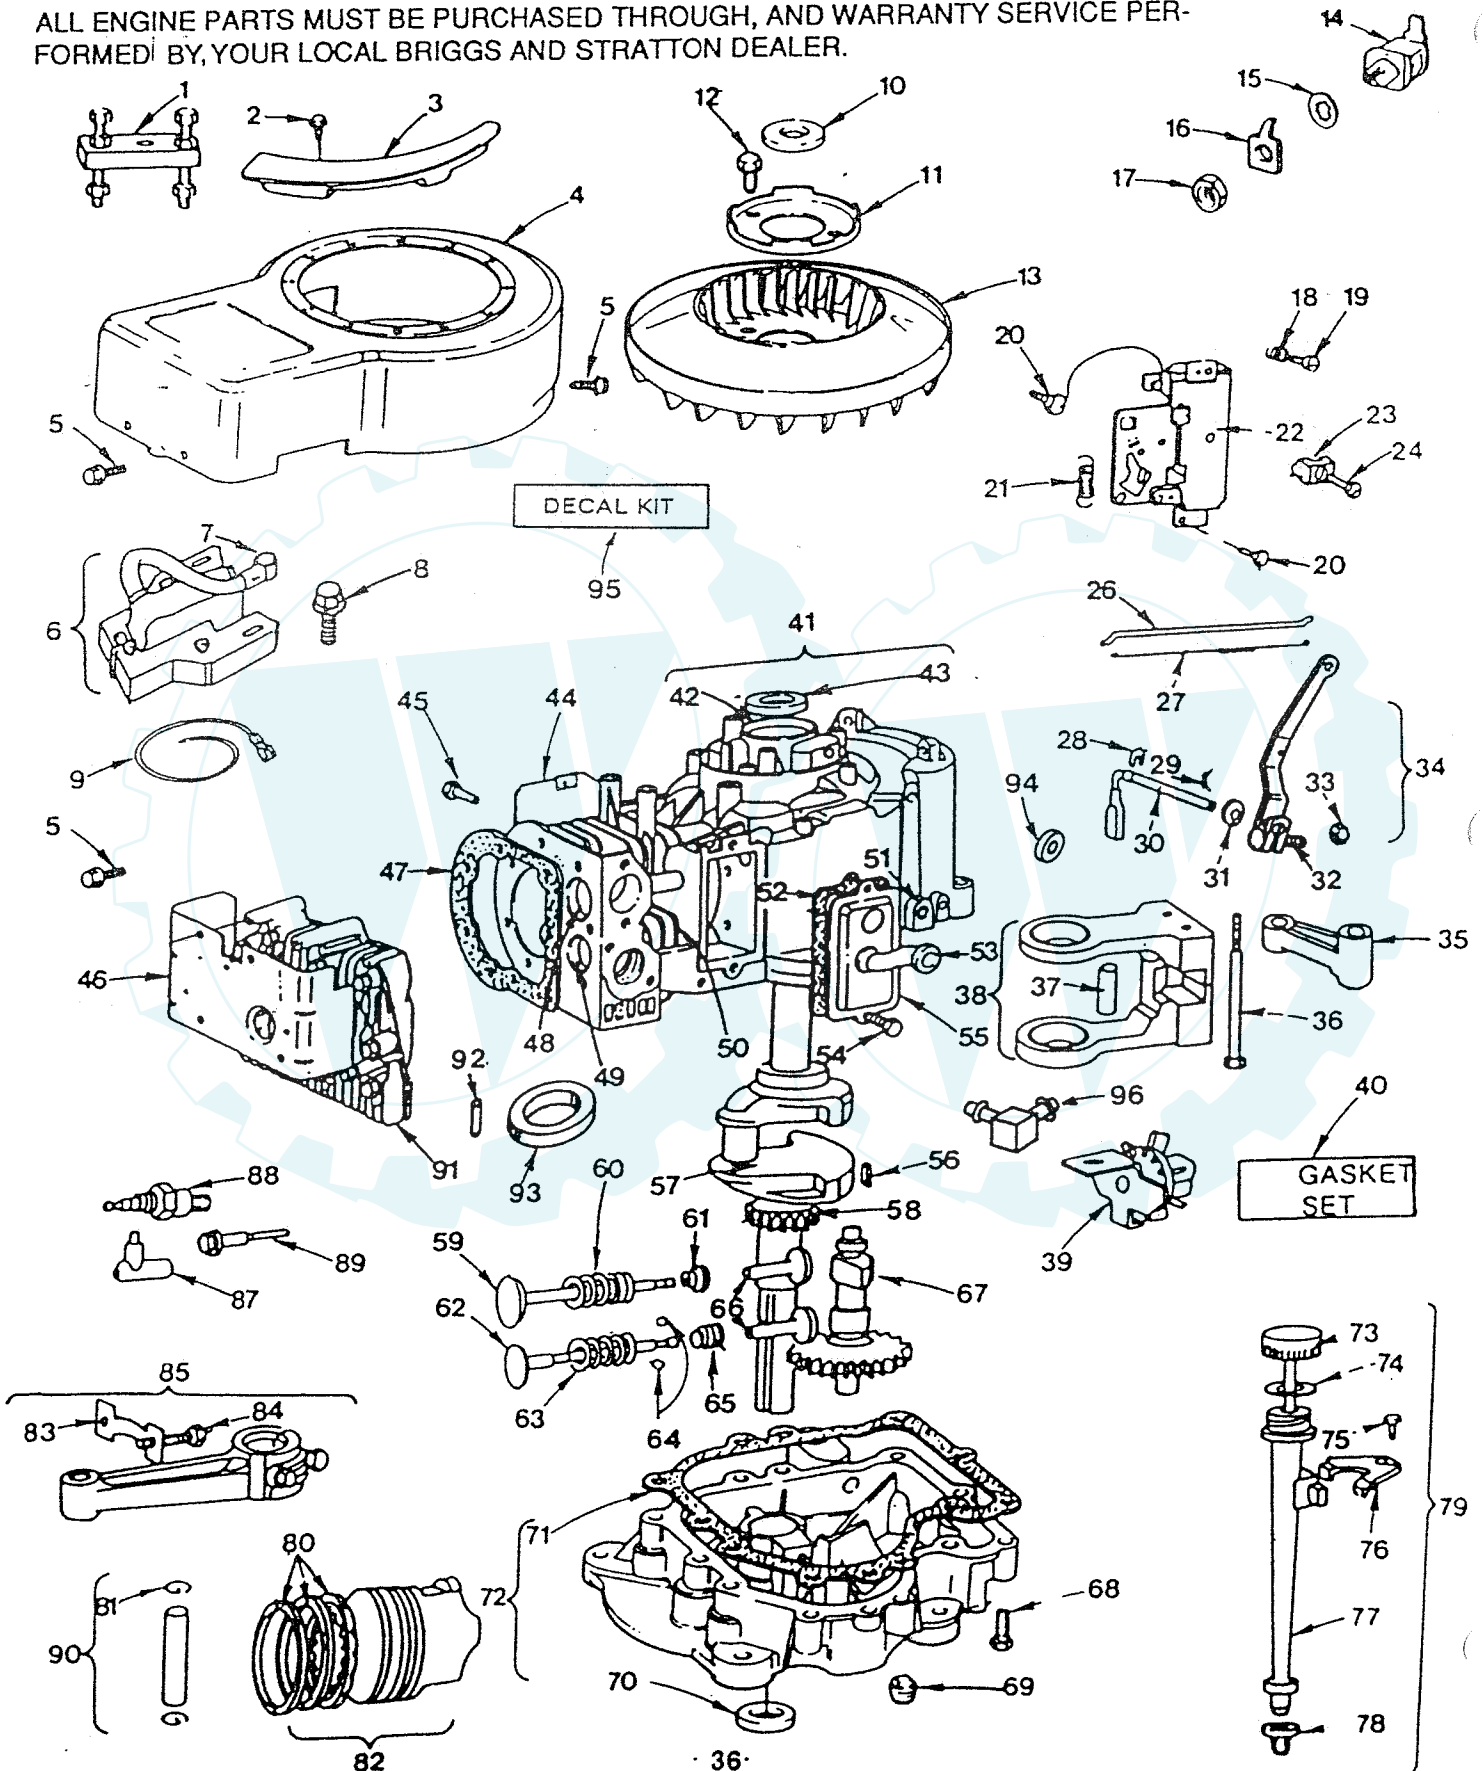

REPAIR PARTS

www.ersatzteil-service.de

12 H.P. HYDROSTATIC YARD TRACTOR

ENGINE BRIGGS & STRATTON -- MODEL NUMBER 281707, TYPE NUMBER 0201-01

CYLINDER BLOCK GROUP

ALL ENGINE PARTS MUST BE PURCHASED THROUGH, AND WARRANTY SERVICE PERFORMED BY, YOUR LOCAL BRIGGS AND STRATTON DEALER.

12 H.P. HYDROSTATIC LAWN TRACTOR
ENGINE BRIGGS AND STRATTON—MODEL NUMBER 281707, TYPE NUMBER 0201-01

CYLINDER BLOCK GROUP

KEY PART NO.	PART NO.	DESCRIPTION	KEY PART NO.	PART NO.	DESCRIPTION
1	19203	Pulley Flywheel	54	93394	Screw Sem
2	93705	Screw - Sem	55	394217	Breather Assy.
3	223752	Guard - Flywheel	56	222698	Key - Flywheel
4	490853	Housing - Blower	57	490466	Crankshaft (NOTE: Order Part No. 94196 for timing Gear Key)
5	93158	Screw - Blower Housing Mtg. Sem	58	262135	Gear - Timing
6	398811	Armature-Magneto (Inc. Key No. 7)	59	262247	Valve - Intake
7	221798	Terminal - Ignition Cable	60	65906	Spring - Intake Valve
8	93381	Screw - Armature Mounting Sem	61	221596	Retainer - Intake Valves
9	398808	Wire - Ground	62	262246	Valve - Exhaust
10	231531	Spacer - Clutch	63	26828	Spring - Exhaust Valve
11	223726	Retainer - Fan	64	93630	Retainer - Exhaust Valve Rotocoil
12	93535	Screw, Sem	65	292260	Rotocoil - Exhaust Valve
13	280687	Fan - Flywheel	66	262248	Tappet - Valve
14	398525	Insulator - Assembly	67	212897	Gear - Cam
15	92791	Washer - Lock, Shakeproof	68	94305	Screw - Base Mtg. Sem
16	93722	Terminal - Spade	69	91084	Plug, Oil Drain
17	90576	Nut - Hex 8-32	70	291675	Seal, Oil
18	26157	Spring - Throttle Adjustment	71	271916	* Gasket - Crankcase Cover 1/64" thick
19	90200	Screw - Machine Fill. Hd. 8-32 x 1/2"	71	271996	* Gasket - Crankcase Cover .005" thick
20	93572	Screw	71	271997	* Gasket - Crankcase Cover .009" thick
21	260871	Spring - Governor	72	490452	Base - Engine (Inc. Key No.'s 70 & 71)
22	491594	Plate - Governor Control	73	490327	Cap and Dipstick - Oil Filter
23	221535	Clamp - Casing	74	270920	Seal - Oil Filter Cap
24	93496	Screw - Sem	75	93804	Screw - Clamp Mtg.
26	262348	Link - Governor	76	223721	Clamp - Oil Filler Tube
27	260584	Spring - Governor Link	77	280741	Tube - Oil Filler
28	93307	Retainer - E-Ring	78	68838	Seal - Filler Tube
29	93306	Cotter - Hair Pin	79	490474	Fill Group - Oil (Inc. Key No's 73, 74, 75, 76, 77 & 78)
30	231058	Crank Governor	80	394665	Ring Set - Piston - Std.
31	222450	Washer - Governor Crank	80	391781	Ring Set - Piston - .010" O.S.
32	92613	Bolt - Governor lever	80	391782	Ring Set - Piston - .020" O.S.
33	231082	Nut - Hex 10-24	80	391783	Ring Set - Piston - .030" O.S.
34	490927	Lever Assy - Governor (Inc. Key No.s 32 & 33) (For 1/4" Dia. Crank)	81	260924	Lock - Piston Pin
35	212359	Link - Counter weight	82	394661	Piston Assy. - Std. (Inc. Key No's 80 & 81)
36	93875	Screw - Counterweight	82	394662	Piston Assy. - .010" O.S.
37	298909	Pin - Counterweight	82	394663	Piston Assy. - .020" O.S.
38	399891	Counterweight Assy. (Inc. Key No. 37)	82	394664	Piston Assy. .030" O.S.
39	490815	Oil Slinger, Governor Gear and Bracket Assy.	83	222299	Lock - Connecting Rod Screw
40	490525	Gasket Set	84	92909	Screw - Connecting Rod
41	490450	Cylinder Assy (Inc. Key No.'s 42 & 43)	85	490348	Rod Assy. - Connecting (Inc. Key No.'s 83 & 84) (For Connecting Rod with .020" Undersize Crank pinbore Order No. 490469)
42	399265	+Bearing - Cylinder	87	66538	Elbow - Spark Plug
43	391086	Seal - Oil	88	293918	Plug - Spark
44	223715	Shield - Cylinder	89	93723	Screw - Cylinder Head (3" Long)
45	93163	Screw - Cylinder Shield Mtg. Sem.	90	391286	Pin Assy. - Piston - .005" O.S.
46	491490	Cover - Cylinder Head	91	491491	Head Cylinder
47	271866	Gasket - Cylinder Head	92	94160	Pin - Eccentric
48	261463	+Seat - Intake Valve	93	262243	Eccentric
49	210940	+Seat - Exhaust Valve	94	271853	Washer - Foam
50	261961	+Guide - Exhaust Valve NOTE: 231218	95	491255	Decal Kit
		Guide - Intake Valve (Brass)	96	67218	Connector - fuel Pipe
51	491986	Bushing - Governor Crank			
52	27803	* Gasket - Valve Cover			
53	280100	Tube - Breather