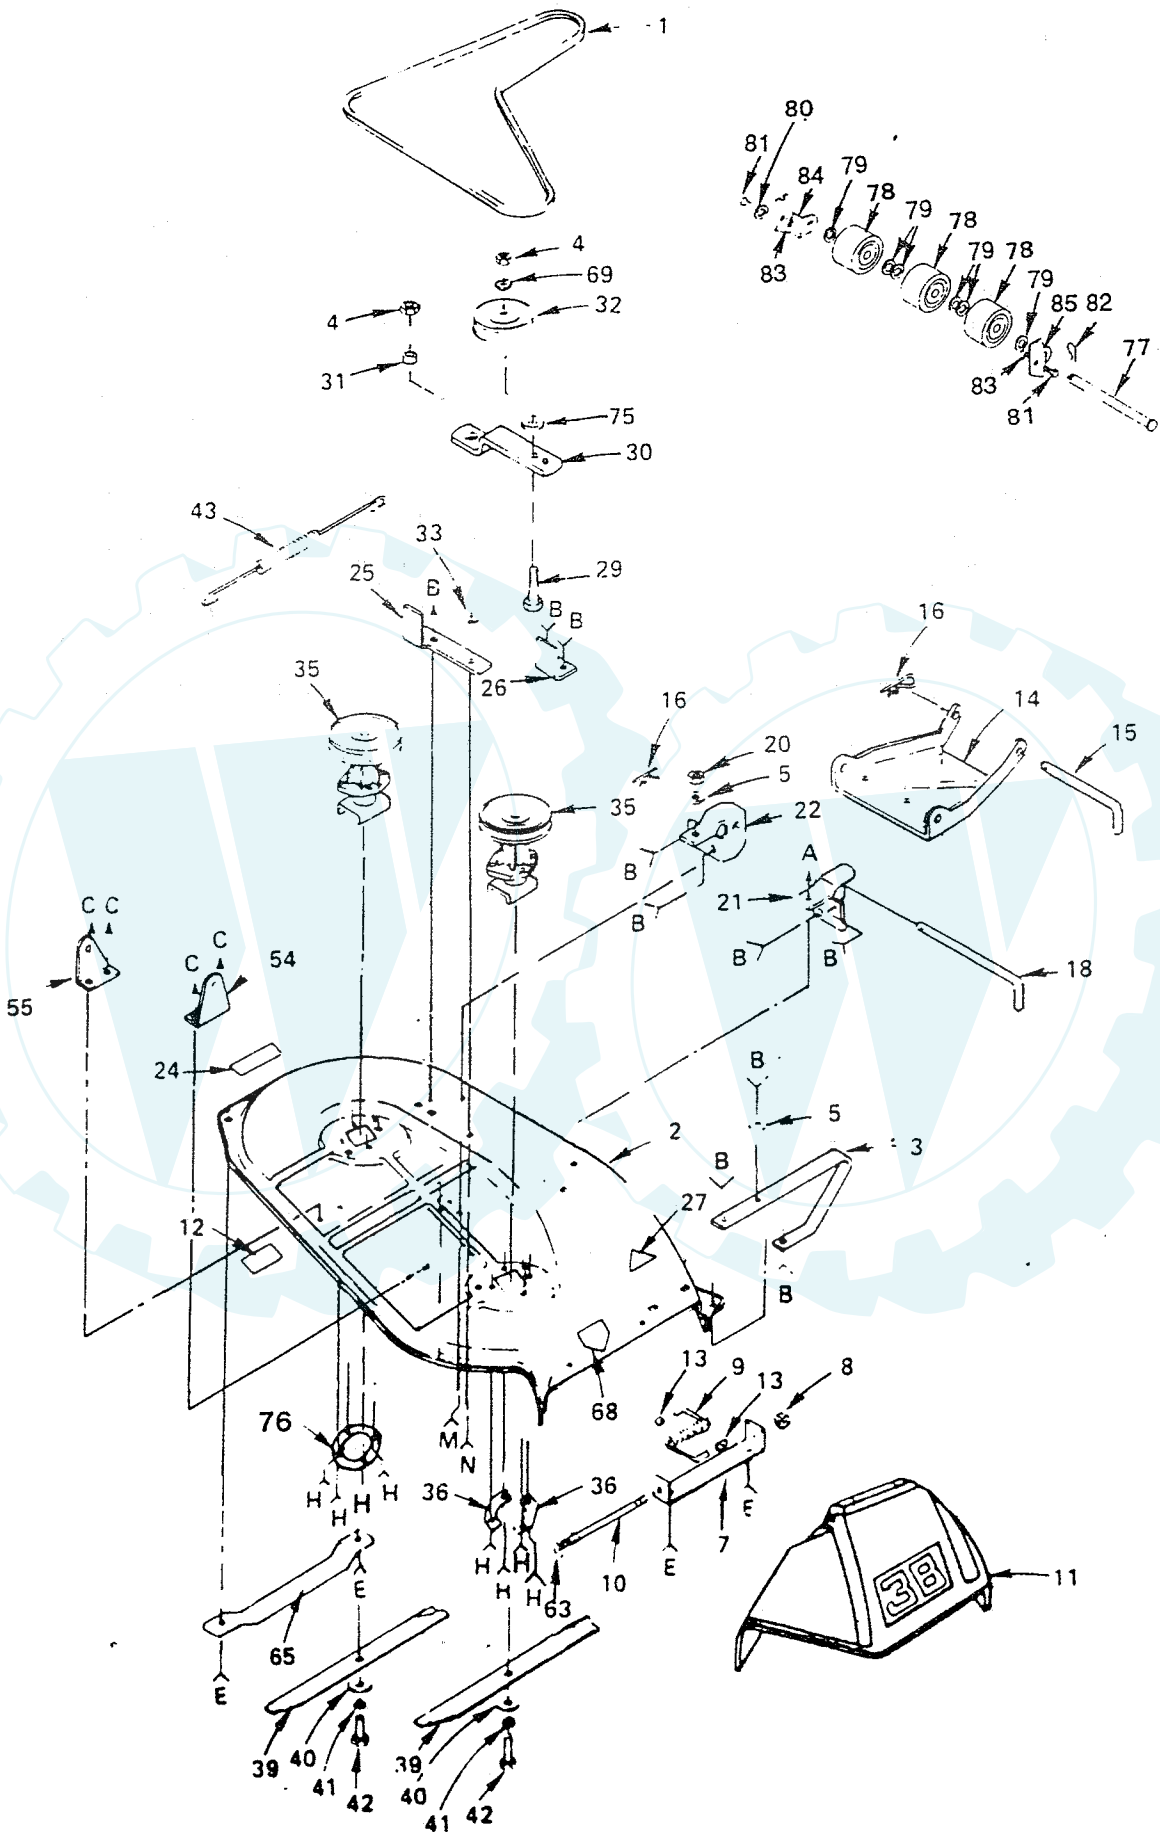

REPAIR PARTS

12 H.P. HYDROSTATIC LAWN TRACTOR

MOWER

www.ersatzteil-service.de

REPAIR PARTS

12 H.P. HYDROSTATIC LAWN TRACTOR

MOWER

KEY NO.	PART NO.	DESCRIPTION	KEY NO.	PART NO.	DESCRIPTION
1	106085X	V-Belt	32	121316X	Pulley, Idler
2	108672X	Housing	33	106513X	Washer, Wear 1/16"
3	8417J	Runner, R.H.	35	121676X	Mandrel Assembly
4	73680600	Nut, Lock 3/8 - 16	36	100668L	Plate, Support, Mandrel
5	19111216	Washer 1132 x 34 x 16 Ga/	37	17490612	Screw, Hex Washer Hd. 3/8 - 16 x 3/4
6	72140505	Bolt, Carriage 5/16 - 18 x 5/8	39	122264X	Blade, 38"
7	105896X	Bracket, Deflector	40	19132012	Washer 13/32 x 1-1/4 x 12 Ga.
8	110452X	Nut	41	10030600	Washer, Lock 3/8
9	106734X	Spring, Deflector	42	74610624	Bolt, Hex 3/8 - 24 x 1-1/2 Gr. 5
10	106735X	Rod, Hinge	43	102727X	Spring, Extension
11	106736X	Deflector, Shield	50	72140606	Bolt, Carriage 3/8 - 16 x 3/4
12	108682X	Decal	54	105857X	Bracket, Susp., Rear, R.H.
13	105304X	Cap	55	108673X	Bracket, Susp., Rear, L.H.
14	105662X	Link, Parallel	63	19111016	Washer 11/32 x 5/8 x 16 Ga.
15	105744X	Pin, Hinge, Front	65	7631J	Runner, L.H.
16	4921H	Spring, - Retainer	67	72140610	Bolt, Carriage 3/8 - 16 x 1-1/4
18	109835X	Pin- Hinge, Rear	68	121349X	Decal - Warning
20	73680500	Nut, Lock 5/16 - 18	69	19131316	Washer 13/32 x 13/16 x 16 Ga.
21	109598X	Bracket, Lift. R.H.	75	19131210	Washer 13/32 x 3/4 x 10 Ga.
22	109597X	Bracket, Lift. L.H.	76	110445X	Plate, Support Mandrel
23	72140506	Bolt - Carriage 5/16 - 18 x 3/4	77	109776X	Pin, Pivot
24	109820X	Instruction - Caution Decal	78	109729X	Roller, Nose
25	109503X	Support Arm	79	19151610	Washer 15/32 x 1 x 10 Ga.
26	109504X	Stop, Deck, Front	80	19161616	Washer 1/2 x 1 x 16 Ga.
27		** Decal - Safety Standard	81	74760512	Bolt, Hex 5/16 - 18 x 3/4
29	74760636	Bolt 3/8 - 16 x 2-1/4	82	76020412	Cotter Pin 1/8 x 3/4
30	108674X	Arm, Idler	83	73680500	Nut, Lock 5/16 - 18
31	106902X	Spacer	84	109646X	Bracket, Nose Roller L.H.
			85	109647X	Bracket, Nose Roller R.H.

** NOT SERVICED

NOTE: ALL COMPONENT DIMENSIONS GIVEN IN U.S. INCHES - 1 INCH = 25.4 MM