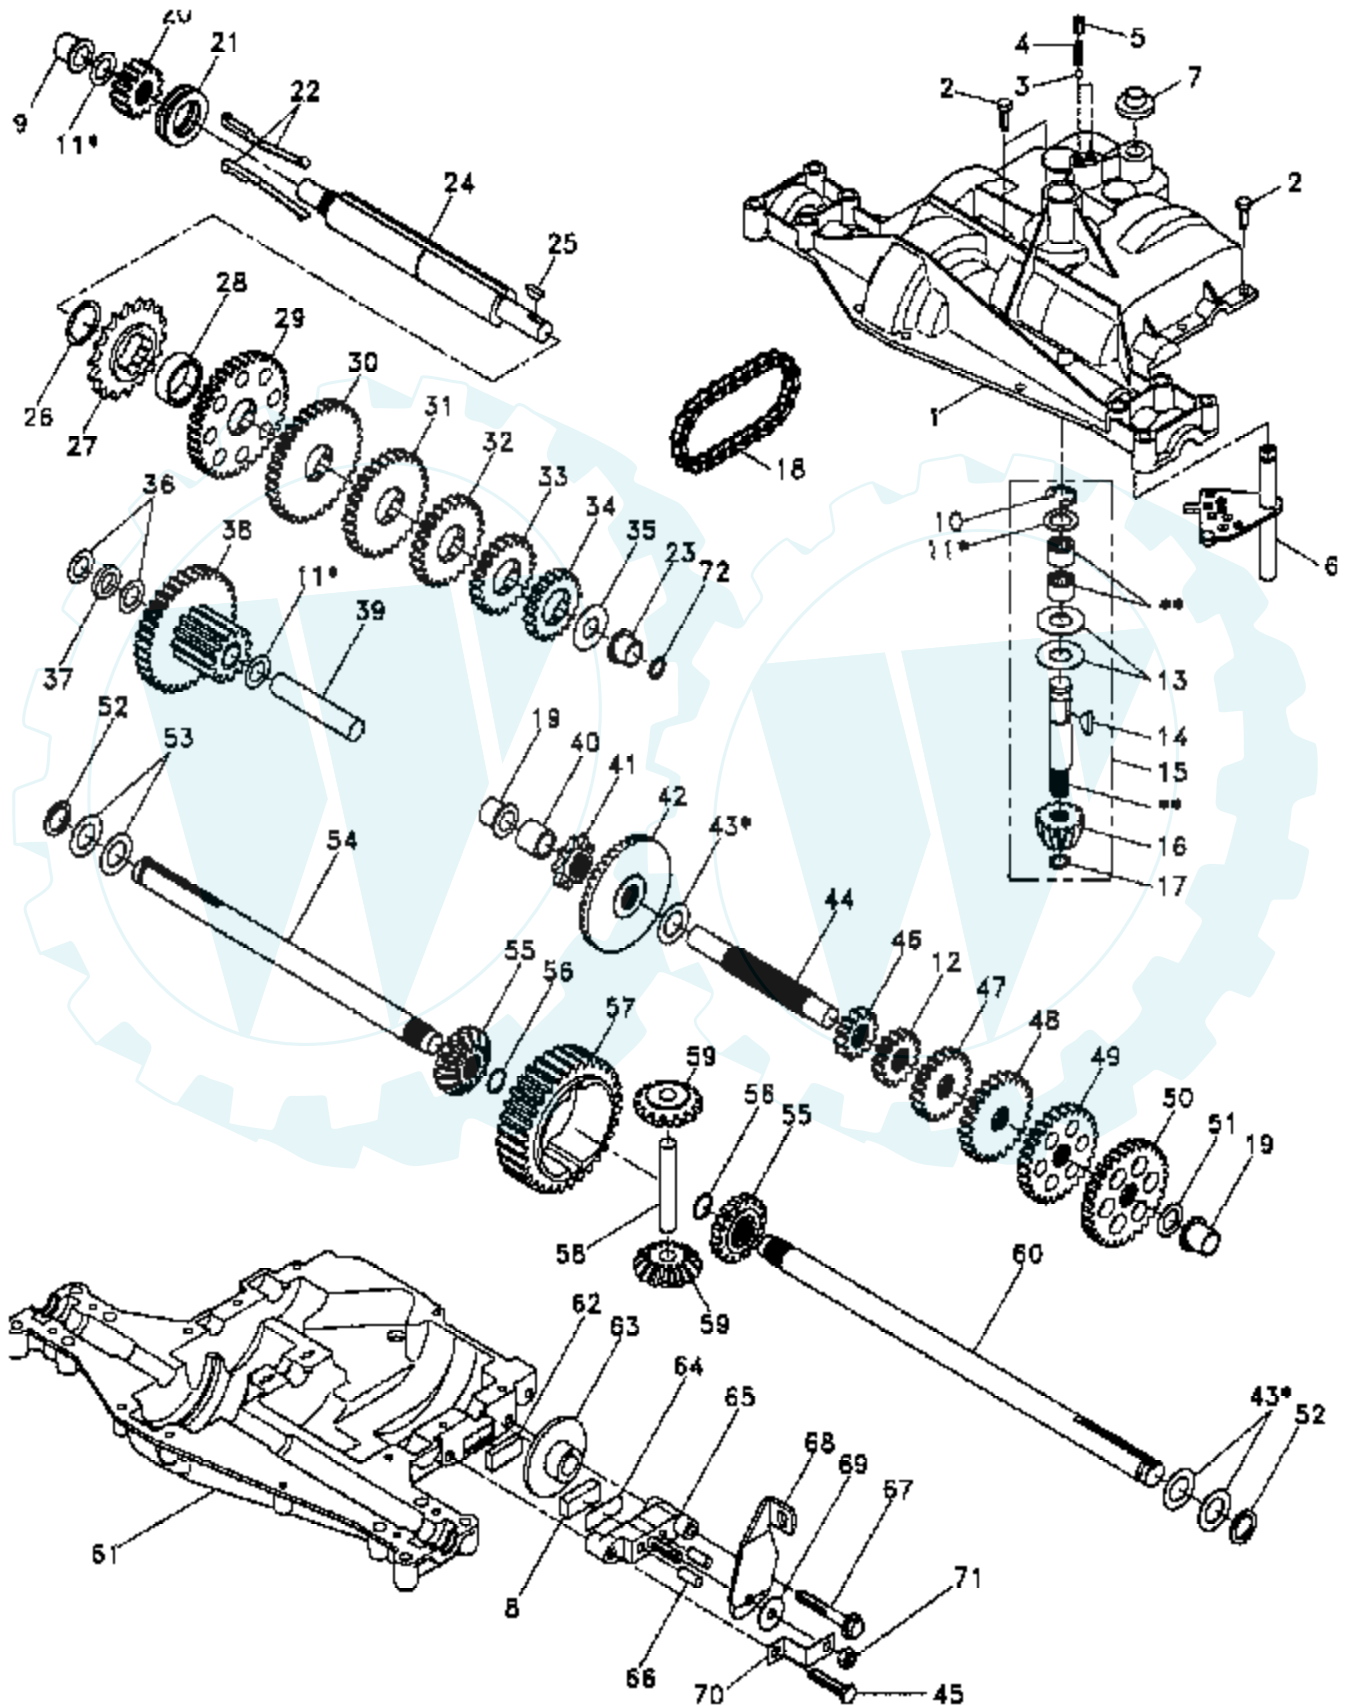

TRACTOR - - MODEL NUMBER LT4216E

DANA TRANSAXLE - MODEL NUMBER 4360-96

Ref #	Part Number	Qty	Description
1	132671		HARNESS.IGNITION
2	2274J		SUB= 74760412
3	134400		SUB= 68003
4	105904X		"SPRING, DETENT LT"
5	105905X		"SCREW, SET LT"
6	138235		KIT SHIFTER ASM
7	134399		SHIFTER BOOT
8	120951X		PUCK T
9	148266		SUB= 105911X
10	2225J		RETAINING RING LT
11	134793		ASM KIT SHIM 4689
12	143679		PLUG.PLASTIC
13	120415X		WASHER T
14	142674		KEY WOODRUFF-DANA
15	106846X		SUB= 167148
16	106095X		SUB= 95-8060-6F
17	105909X		"RING,RETAINING LT"
18	105910X		"CHAIN,24 PTCH LT"
19	105911X		BEARING.FLNG.5510
20	142675		GEAR SPUR 14 TTH
21	148267		CLUTCH.COL.5467
22	138237		KIT.ASM.CLUTCH KY
23	148268		BEARING.FLNG.5511
24	142676		SHAFT INTERM DANA
25	2244J		WOODRUFF KEY
26	105916X		"RING,RETAINING LT"
27	120470X		SPROCKET 18T T
28	110070X		SPACER YT
29	142677		GEAR SPUR 37 TTH
30	142681		GEAR SPUR 35 TTH
31	124644X		GEAR SPUR 30T
32	108980X		GEAR 25T LT
33	120406X		GEAR SPUR 22 TT
34	134796		SPUR GEAR 19T
35	105925X		"WASHER, PLAIN LT"
36	2232J		WASHER 025
37	108978X		SPACER
38	110079X		ASSM GEAR COMB
39	124639X		SHAFT IDLER
40	12472X		SUB= 150546
41	105928X		SPROCKET 9T LT
42	106605X		SUB= 167148
43	134394		ASM KIT SHIM
44	120473X		SHAFT T
45	106596X		"SCREW, TAPPING LT"
46	142678		GEAR SPUR 12 TTH
47	120407X		SUB= 124641X
48	106589X		"GEAR, SPUR 25T LT"
49	120408X		GEAR 28T T
50	105937X		"GEAR, SPUR 31T LT"
51	2226J		WASHER 060
52	134401		NEOPRENE WASHER
53	2264J		WASHER 031
54	120474X		SUB= 154658
55	110081X		GEAR 15T T
56	105941X		"RING,RETAINING LT"
57	110071X		SUB= 120478X
58	120952X		SHAFT T