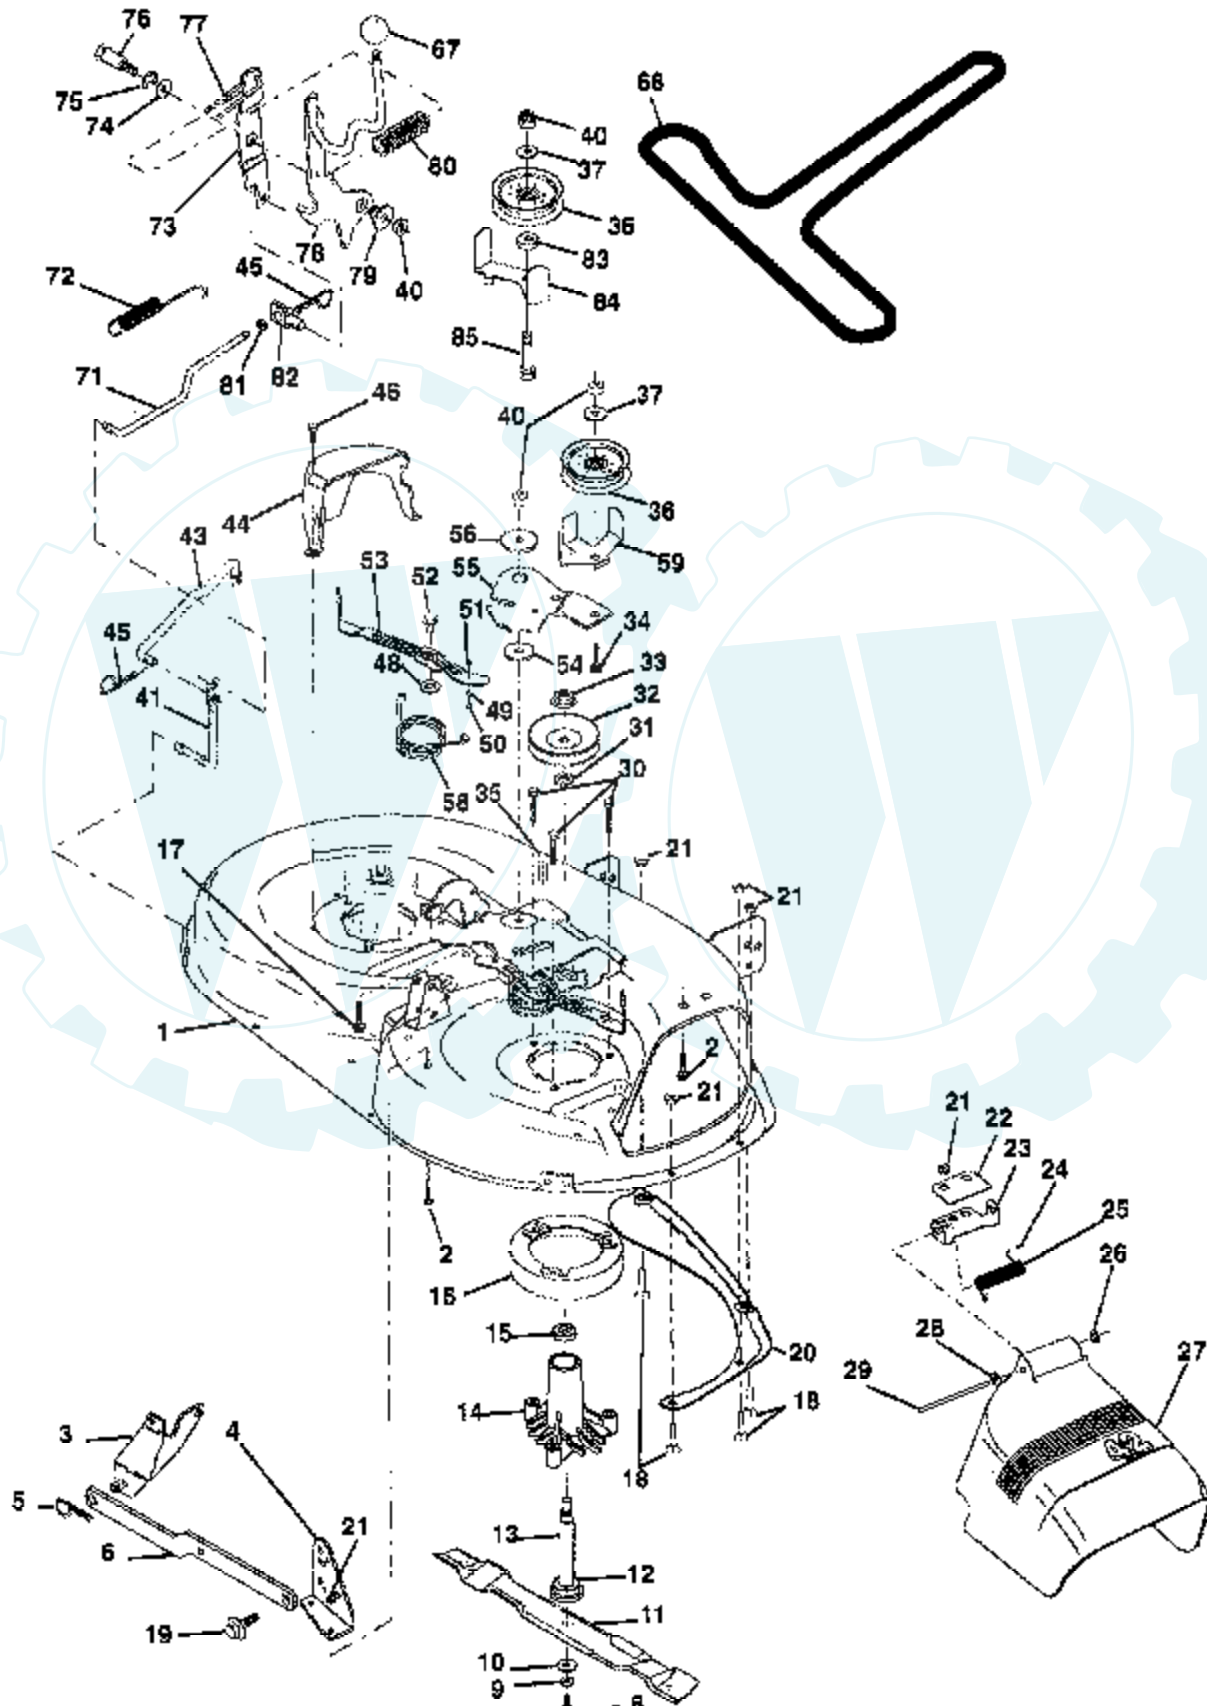

TRACTOR - - MODEL NUMBER LT4216E

42" MOWER DECK

Ref #	Part Number	Qty	Description
1	144393		DECK.WELD.42.
2	72140506		BOLT
3	138017		BRKT ASM SWAY BAR
4	138440		BRKT DECK SW BAR
5	4939M		SUB= 85902
6	130832		SUB= 130833
8	850857		BLADE BOLT
9	10030600		SUB= 10040600
10	140296		WASHER.HARD.BLADE
11	138498		"BLADE.42"" HIPERF"
12	129895		BEARING.BALL
13	137645		SUB= 137646
14	128774		HSG ASM MANDREL
15	110485X		BEARING
16	140329		STRIPPER RND MWR
17	72110610		BOLT RDHD 3/8-16
18	72140505		BOLT
19	132827		BOLT SHD 5/16-18
20	136888		SUB= 918136888
21	73680500		SUB= 73690500
22	134753		STIFFENER BRKT
23	131267		DEFLECTOR BRKT
24	105304X		CAP-SLEEVE LT
25	123713X		SPRING TORSION
26	110452X		NUT PUSH M
27	130968		DEFLECTOR.SHIELD
28	19111016		WASHER
29	131491		HINGE ROD
30	138776		SUB= 157722
31	129963		WASHER
32	129861		SUB= 153535
33	137266		SUB= 139729
34	72110614		BOLT
35	133835		XMAS TREE FASTNER
36	131494		FLAT IDLER PULLEY
37	19131316		WASHER
40	73680600		SUB= 73690600
41	133551		PIVOT ROD
43	140083		ROD CLUTCH W/NIBS
44	140088		GUARD MAND LH BLK
45	4497H		RETAINER M
46	137729		SCREW.1/4-20X5/8
48	133944		HARD SMALL WASHER
49	133940		SUB= 151785
50	131340		SHOULDER BOLT
51	69180		LOCKNUT
52	139888		BOLT.SHLD.5/16-18
53	131845		BRAKE PAD ARM ASM
54	133943		HARDENED WASHER
55	140084		SUB= 151785
56	122052X		SPACER RETAINER
58	140086		SPRING TORSN BRAK
59	141043		GUARD IDLER TUV
67	106933X		KNOB T (1/2-HOLE)
68	144200		BELT.V.T-PATH
71	142427		ROD CLUTCH 38/42
72	131870		RETURN SPRING
73	127847		CLUTCH ARM SECOND