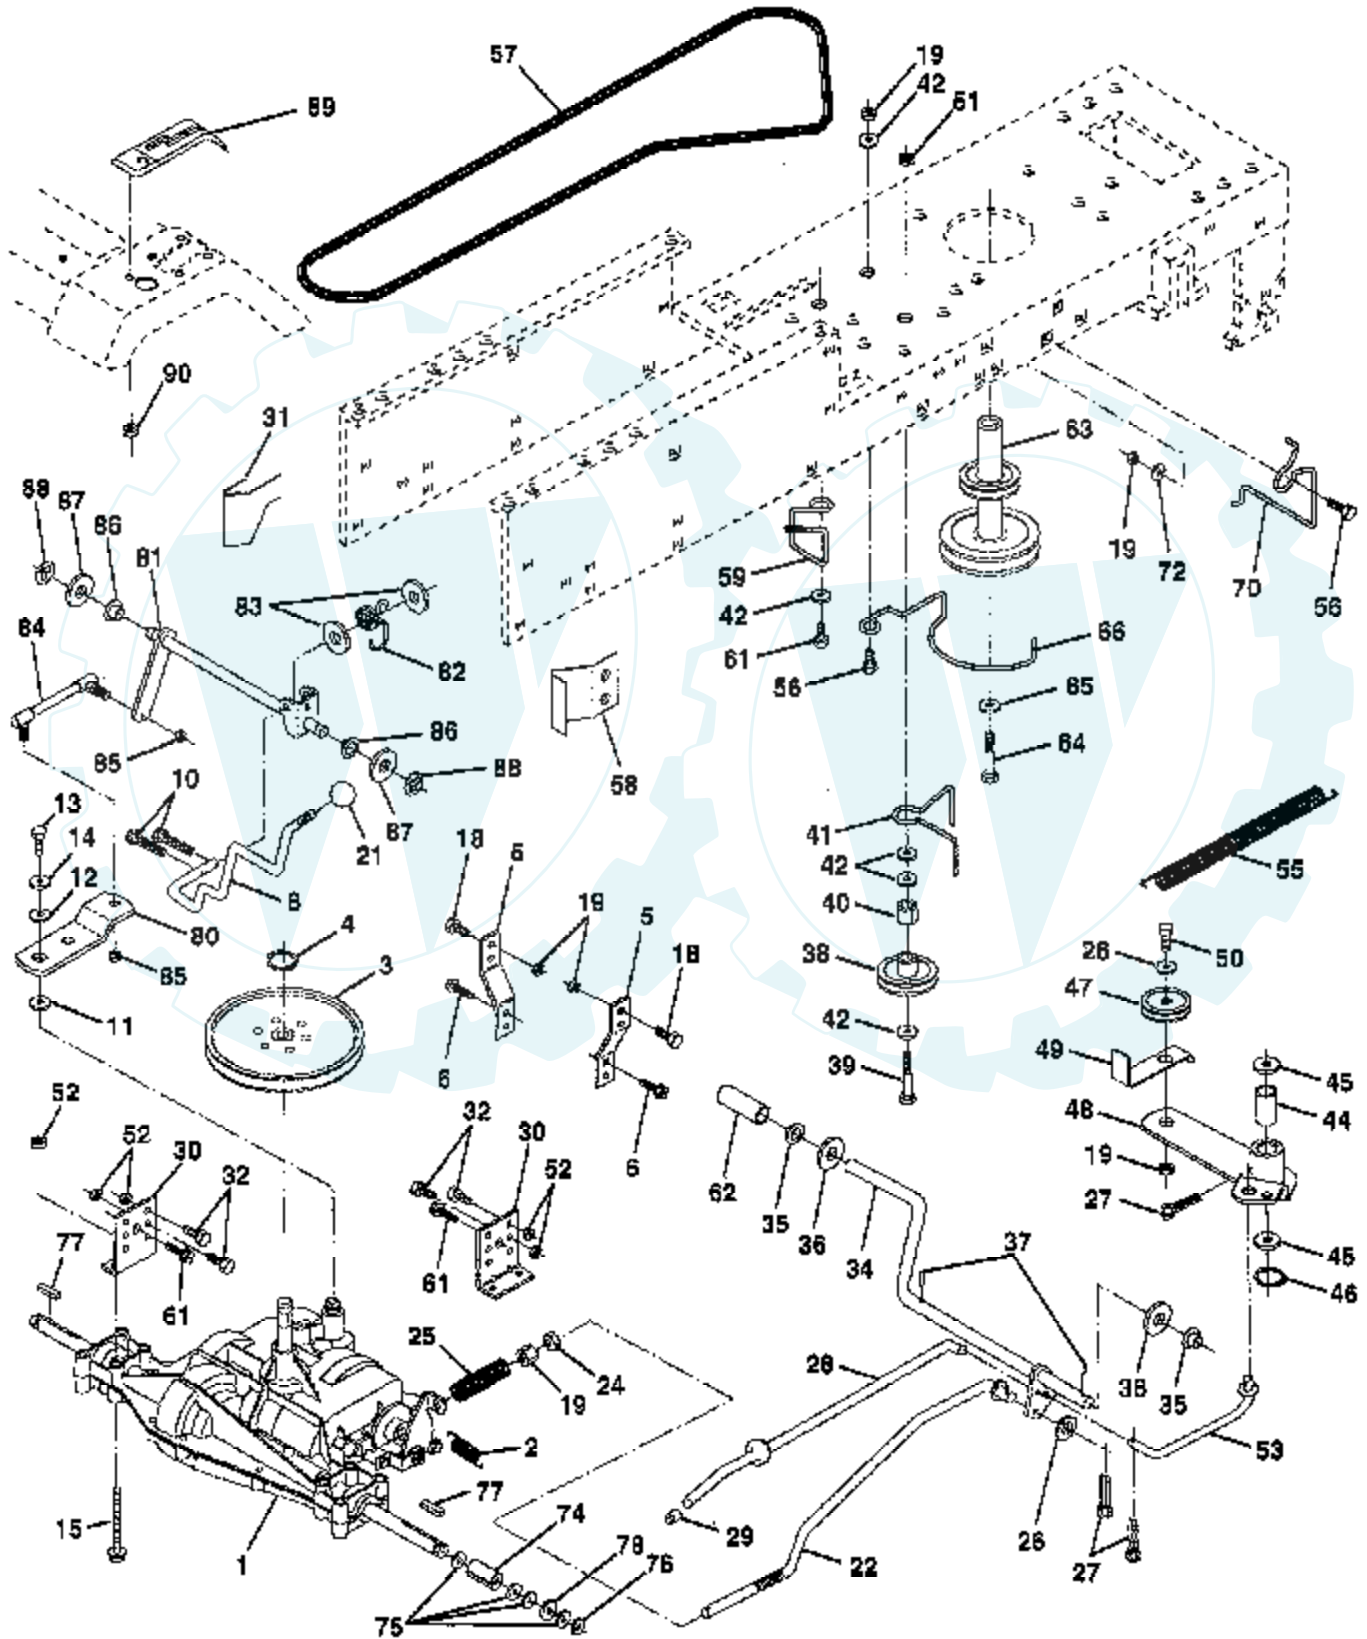

TRACTOR -- MODEL NUMBER LT4216E

DRIVE

Ref #	Part Number	Qty	Description
1	145605		SUB= 161899
2	146682		SPRING.BRAKE.RETU
3	123666X		PULLEY TRANS
4	12000028		SUB= 2267J
5	121520X		STRAP TORQUE
6	17490512		SCREW
8	141003		ROD SHIFT FEND LT
10	76020416		PIN COTTER 1/8
11	105701X		WASH-SHFT PLT LT
12	19151216		WASHER
13	74550412		BOLT.1/4-28.W/PAT
14	10040400		LOCKWASHER
15	74490544		BOLT.HX.FLG.5/16
18	74780616		BOLT
19	73800600		NUT
21	106933X		KNOB T (1/2-HOLE)
22	130804		BRAKE ROD
24	73350600		NUT
25	106888X		SPRING ROD LT
26	19131316		WASHER
27	76020412		COTTER PIN
28	145204		ROD.BRAKE.PARK.LT
29	71673		PLUNGER CAP T
30	130807		TRANSAXLE MTG BKT
31	127275X		"KEEPER,BELT LH T"
32	74760512		BOLT
34	149001		SHAFT.PEDAL.FOOT
35	120183X		NYLON BEARING
36	19211616		WASHER LT
37	1572H		SUB= 2882J
38	123674X		PULLEY.IDLER.FLAT
39	74760644		BOLT
40	4470J		SPACER T
41	109070X		BELT KEEPER LT
42	19131312		WASHER
44	105706X		"LY, BEARING"
45	110812X		WASHER LT
46	12000039		KLIP RING
47	127783		SUB= 139245
48	123789X		ARM IDLER
49	123205X		RETAIN BELT
50	74760624		SUB= 74930624
51	73680600		SUB= 73690600
52	73680500		SUB= 73690500
53	105710X		"LINK, CLUTCH T"
55	105709X		"SPRING, RETURN LT"
56	74760620		SUB= 74780620
57	130801		SUB= 138255
58	127274X		"KEEPER,BELT RH T"
59	140312		KEEPER BELT CNTSP
61	17490612		SCREW
62	8883R		PEDAL COVER T
63	140186		PULLEY.ENGINE
64	7117064		BOLT HEX 7/16-20X4 GR 5
65	10040700		LOCKWASHER
66	129921		KEEPER.BELT.ENG.L
70	134683		KEEPER BELT ENG
72	19132012		WASHER