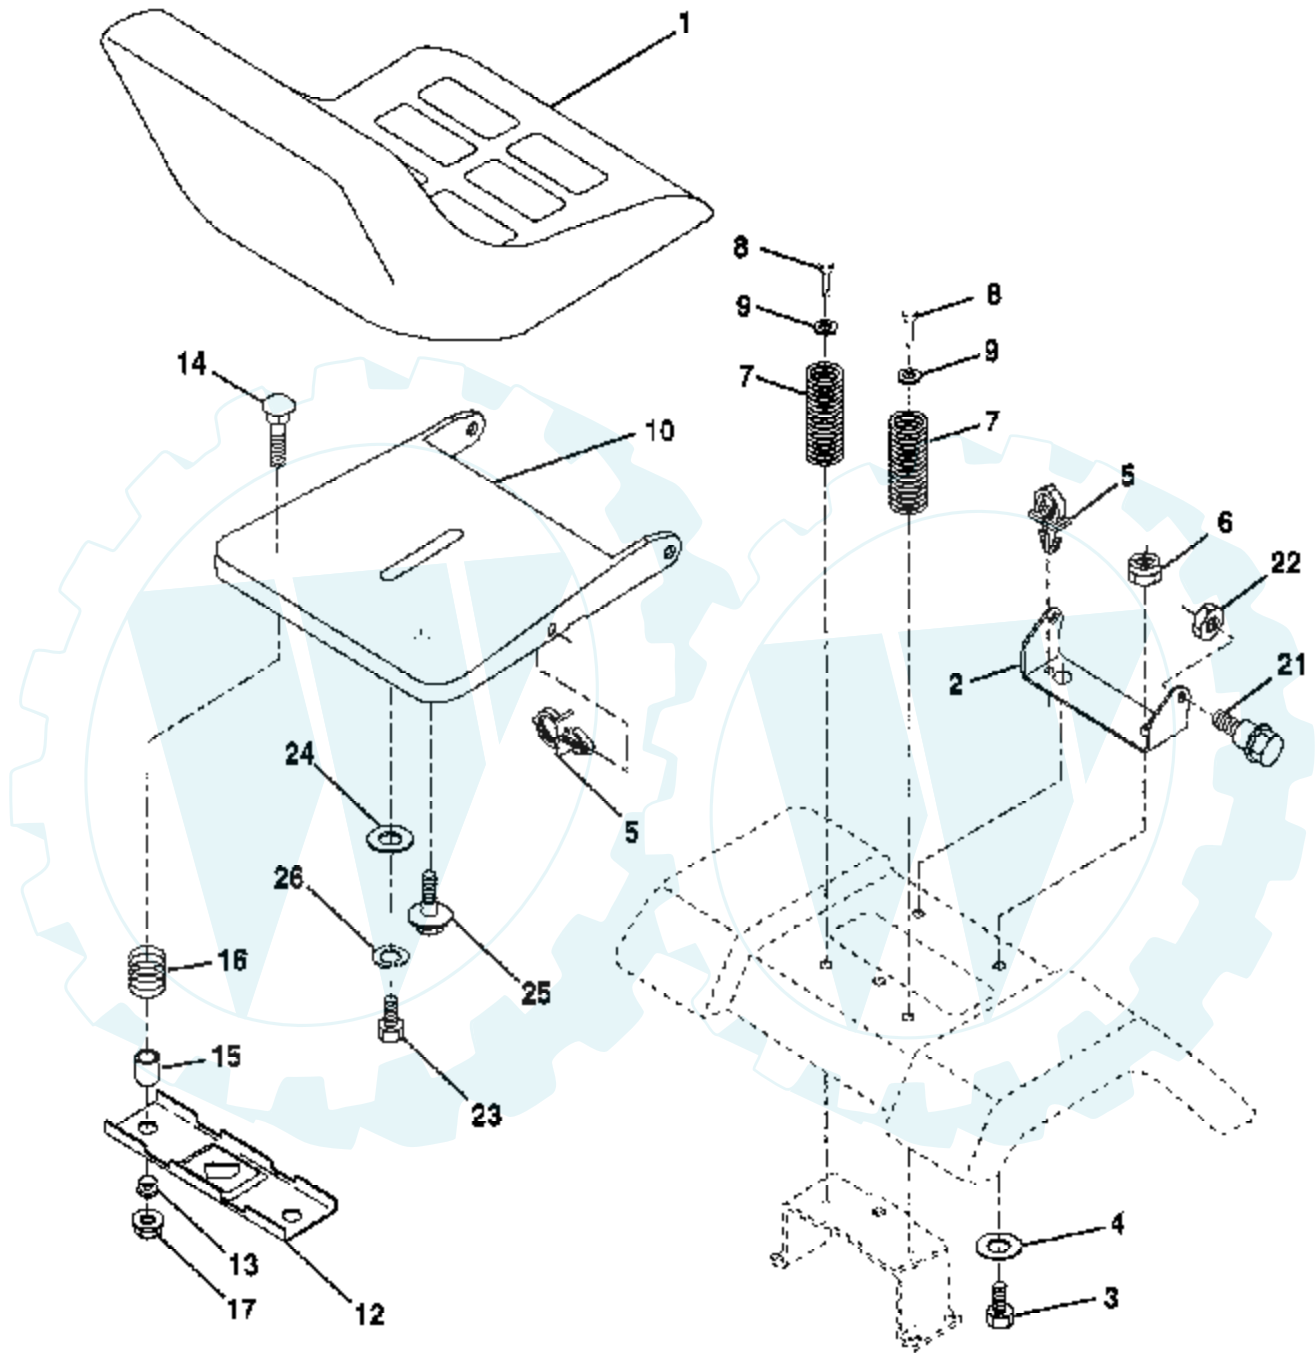

TRACTOR - - MODEL NUMBER LT4216E

SEAT

Ref #	Part Number	Qty	Description
1	140116		SEAT
2	140551		BRACKET PVT SEAT
3	74760616		BOLT
4	19131610		WASHER PM
5	145006		CLIP.PUSH-IN.HING
6	73800600		NUT
7	124181X		SPRING COMPRESSIO
8	17490616		SCREW GTV
9	19131614		WASHER
10	140552		SUB= 155925
12	121246X		BRKT SWITCH
13	121248X		BUSHING
14	72050411		SUB= 872050411
15	134300		SPLIT SPACER
16	121250X		SPRING
17	123976X		SUB= 73900400
21	139888		BOLT.SHLD.5/16-18
22	73800500		NUT
23	74780814		BOLT
24	19171912		WASHER
25	127018X		"BOLT,SHOULDER"
26	10040800		LOCKWASHER