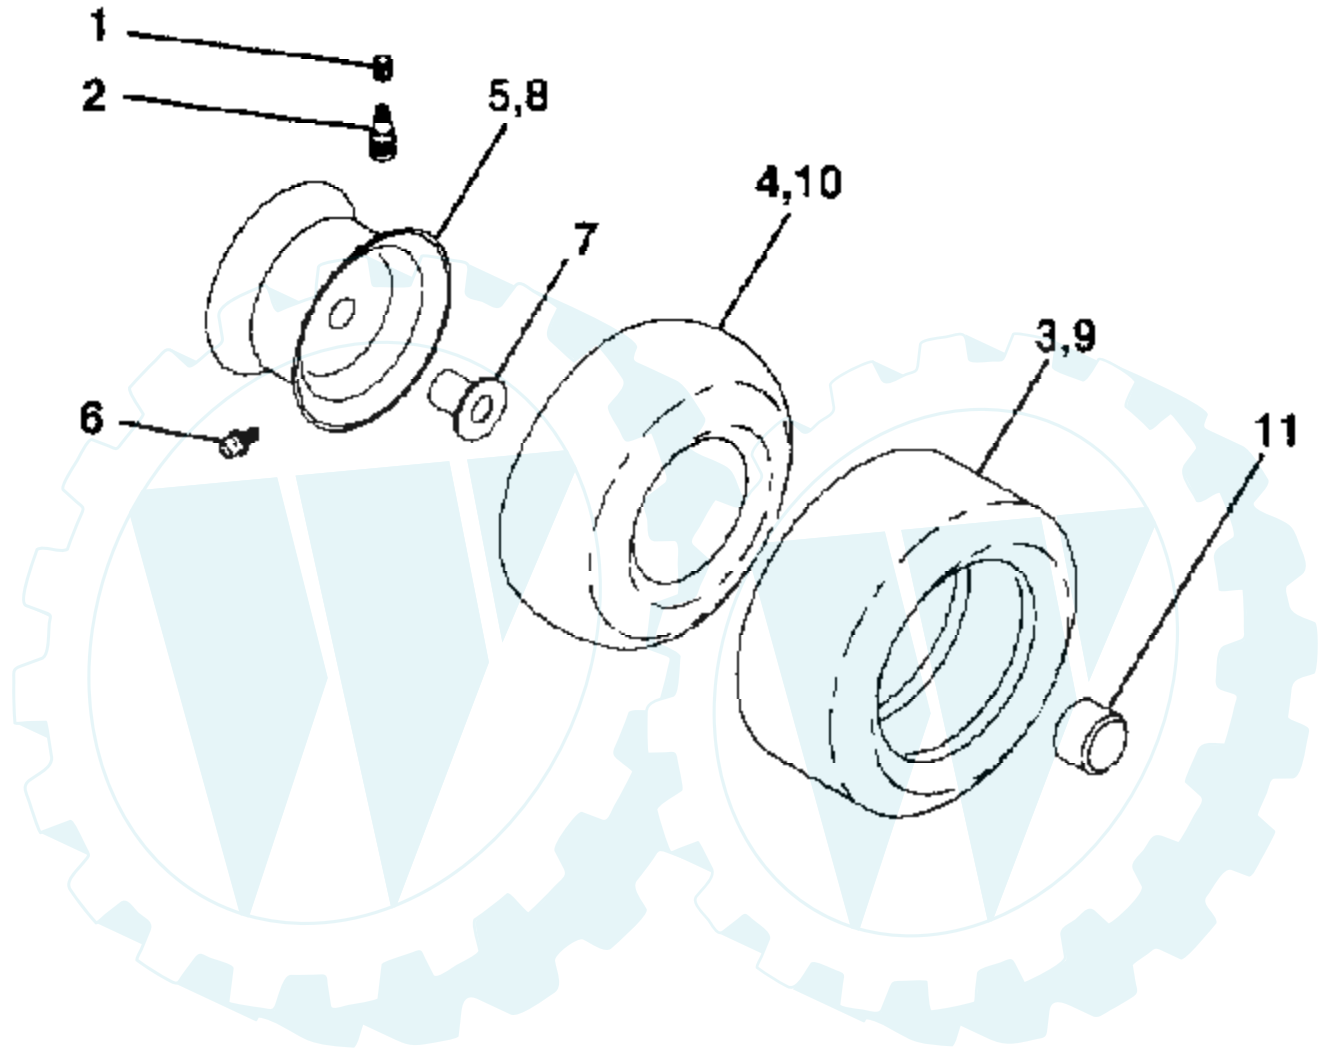

## DANA TRANSAXLE - MODEL NUMBER 4360-96

Ref #	Part Number	Qty	Description
1	132671		HARNESS.IGNITION
2	2274J		SUB= 74760412
3	134400		SUB= 68003
4	105904X		"SPRING, DETENT LT"
5	105905X		"SCREW, SET LT"
6	138235		KIT SHIFTER ASM
7	134399		SHIFTER BOOT
8	120951X		PUCK T
9	148266		SUB= 105911X
10	2225J		RETAINING RING LT
11	134793		ASM KIT SHIM 4689
12	143679		PLUG.PLASTIC
13	120415X		WASHER T
14	142674		KEY WOODRUFF-DANA
15	106846X		SUB= 167148
16	106095X		SUB= 95-8060-6F
17	105909X		"RING,RETAINING LT"
18	105910X		"CHAIN,24 PTCH LT"
19	105911X		BEARING.FLNG.5510
20	142675		GEAR SPUR 14 TTH
21	148267		CLUTCH.COL.5467
22	138237		KIT.ASM.CLUTCH KY
23	148268		BEARING.FLNG.5511
24	142676		SHAFT INTERM DANA
25	2244J		WOODRUFF KEY
26	105916X		"RING,RETAINING LT"
27	120470X		SPROCKET 18T T
28	110070X		SPACER YT
29	142677		GEAR SPUR 37 TTH
30	142681		GEAR SPUR 35 TTH
31	124644X		GEAR SPUR 30T
32	108980X		GEAR 25T LT
33	120406X		GEAR SPUR 22 TT
34	134796		SPUR GEAR 19T
35	105925X		"WASHER, PLAIN LT"
36	2232J		WASHER 025
37	108978X		SPACER
38	110079X		ASSM GEAR COMB
39	124639X		SHAFT IDLER
40	12472X		SUB= 150546
41	105928X		SPROCKET 9T LT
42	106605X		SUB= 167148
43	134394		ASM KIT SHIM
44	120473X		SHAFT T
45	106596X		"SCREW, TAPPING LT"
46	142678		GEAR SPUR 12 TTH
47	120407X		SUB= 124641X
48	106589X		"GEAR, SPUR 25T LT"
49	120408X		GEAR 28T T
50	105937X		"GEAR, SPUR 31T LT"
51	2226J		WASHER 060
52	134401		NEOPRENE WASHER
53	2264J		WASHER 031
54	120474X		SUB= 154658
55	110081X		GEAR 15T T
56	105941X		"RING,RETAINING LT"
57	110071X		SUB= 120478X
58	120952X		SHAFT T

# WHEELS AND TIRES

Ref #	Part Number	Qty	Description
1	59192		VALVE CAP
2	65139		VALVE STEM LT
3	106222X		SUB= 122073X
4	59904		TUBE.5.3/4.5/6
5	106732X551		"RIM FRT 6"" ASM"
6	278H		FITTING LT
7	9040H		"FLANGE, BEARING"
8	106108X551		"RIM REAR 8"" ASM"
9	138468		TIRE.20X8-8
10	7152J		TUBE.18X9.5-8
11	104757X		HUB CAP
	144334		SEALANT.TIRE 10 OZ. TUBE