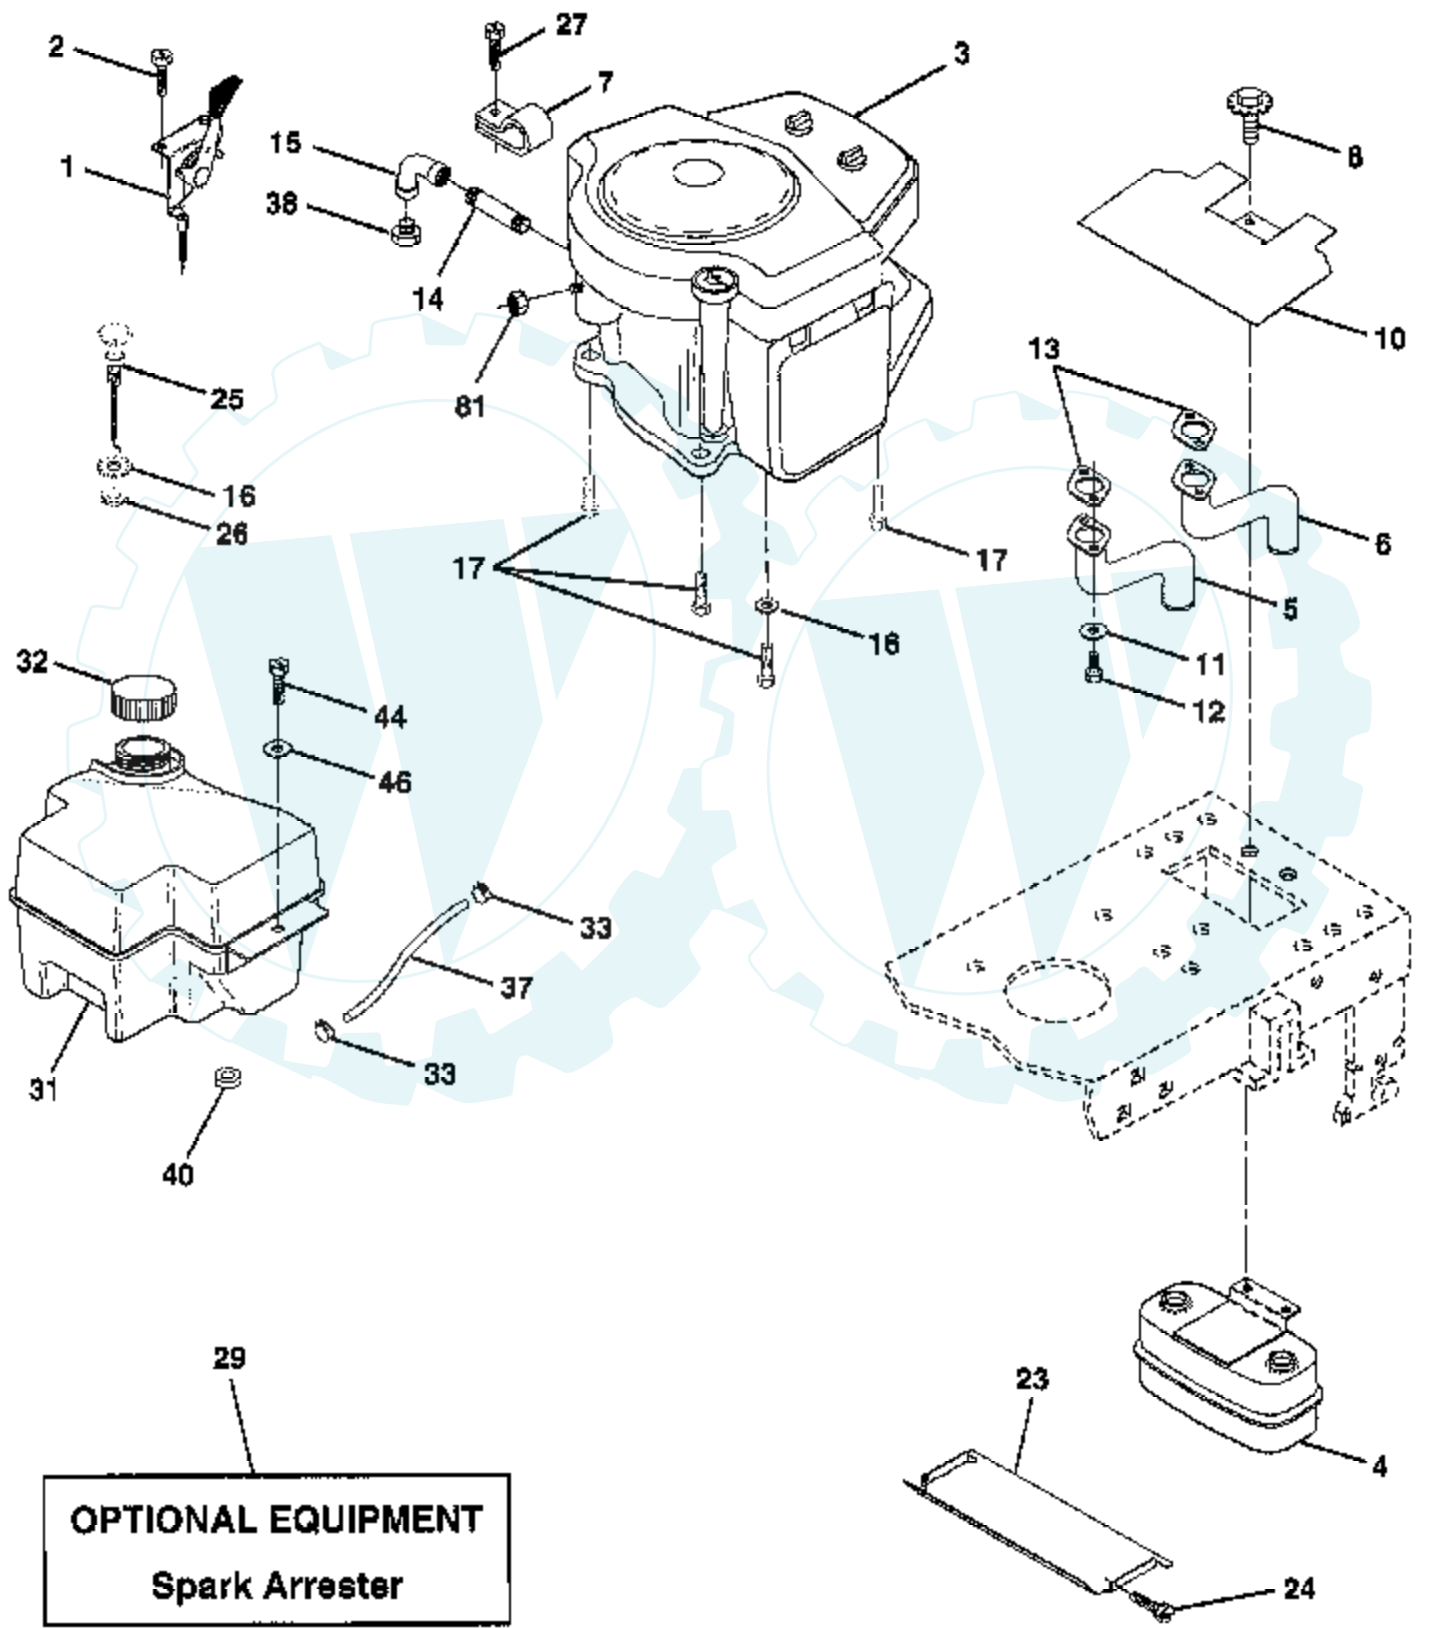

TRACTOR - - MODEL NUMBER LT4216E

ENGINE

OPTIONAL EQUIPMENT
Spark Arrester

Ref #	Part Number	Qty	Description
1	141295		CONTROL THRT 35.5
2	17720410		SCREW LT
3			REFER TO IMAGE
4	149723		MUFFLER.TW.LOTONE
5	144069		EXHAUST.B&S.18.LH
6	144068		EXHAUST.B&S.18.RH
7	138129		CLAMP.TUBE.DBL.EN
8	150176		BOLT.5/16-18.UNC
10	145552		SHIELD.HEAT.
11	100040400		SUB= 10040400
12	74780412		SUB= 74780414
13	8545J		SUB= 272250
14	13280336		PIPE NIPPLE LT
15	13200300		ELBOW
16	11050600		LOCKWASHER
17	17490624		SCREW LT
23	128953		HEAT SHIELD
24	17021008		SCREW
25	145996		CONTROL.CHOKE.37
26	73920600		"NUT,KEPS 3/8-24IM"
27	17541008		SCREW.10-24X1/2
29	137180		SUB= 532137180
31	140280		SUB= 161911
32	140527		CAP ASM FUEL
33	123487X		HOSE CLAMP
37	137040		LINE FUEL
38			REFER TO IMAGE
40	124028X		SUB= 532124028
44	17490412		SCREW HEX CRT
46	19091416		WASHER
81	128861		NUT