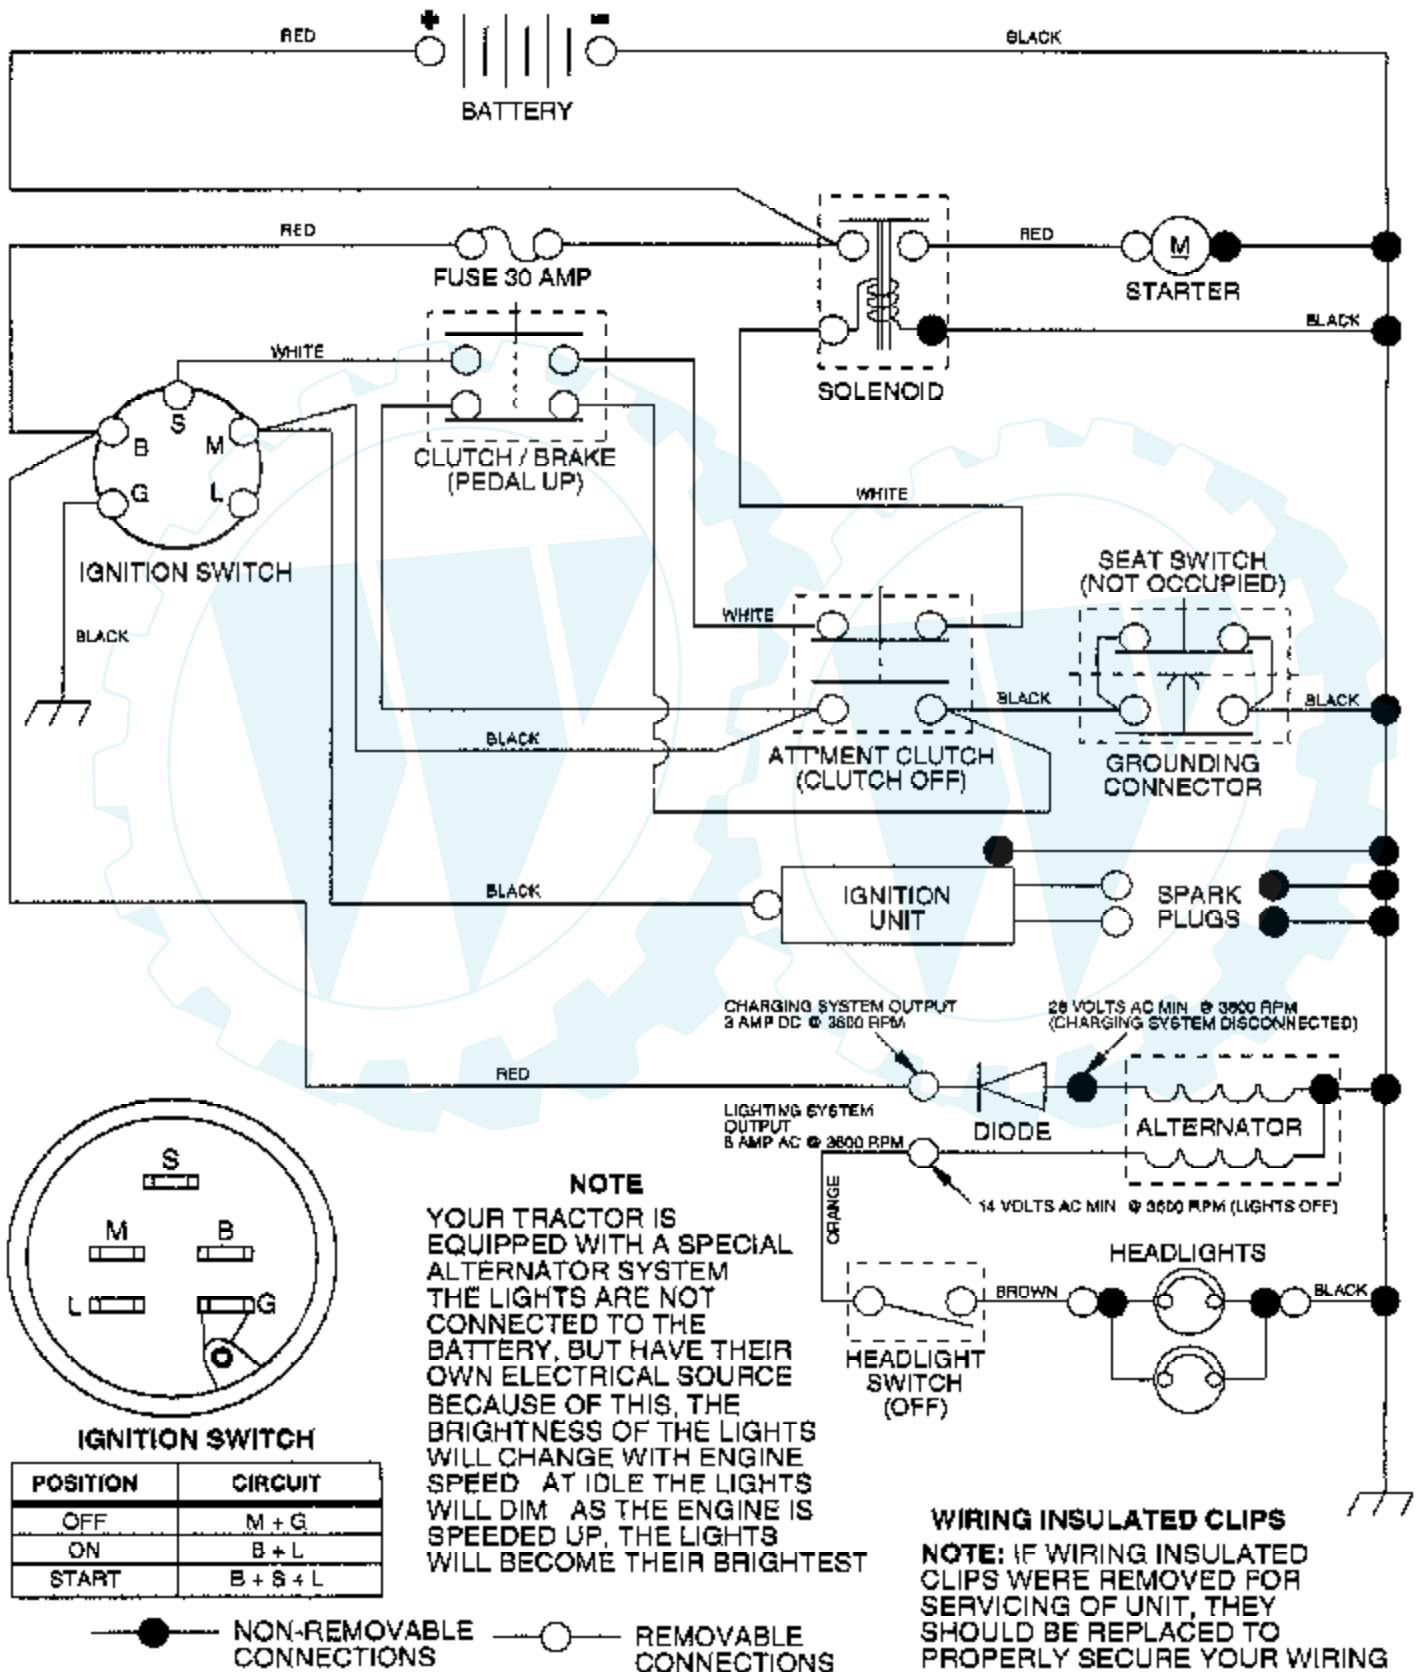

TRACTOR - - MODEL NUMBER LT4216E

SCHEMATIC