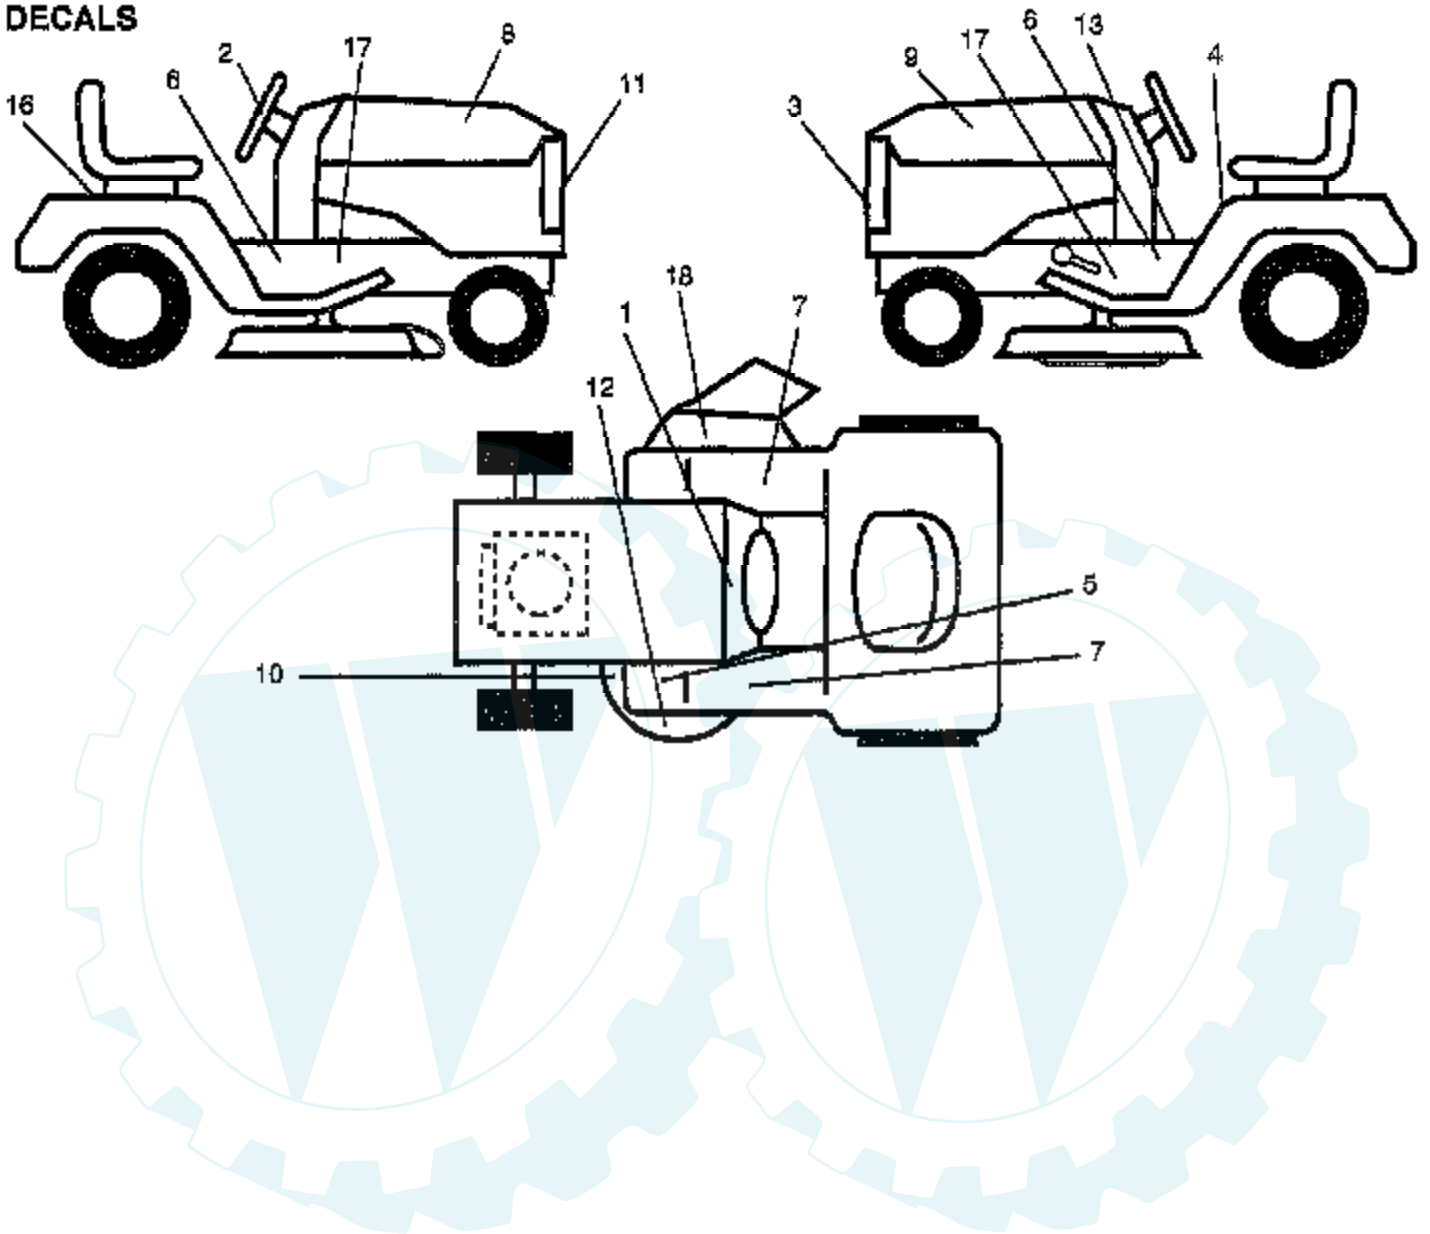

TRACTOR - - MODEL NUMBER LT4216D

DECALS

Ref #	Part Number	Qty	Description
			REFER TO IMAGE
1	141901		DECAL INST OP DAS
2	146463		DECAL.INST.WHL.ST
3	143219		DECAL LOGO GRILLE
4	141898		DECAL CAUT FEND
5	141897		DECAL CLUT/BRAKE
6	143216		DECAL CHASSIS KGR
7	133671		FOOTREST PAD
8	143217		DECAL.HD.RH.KGRO
9	143218		DECAL.HOOD.LH.KGR
10	136832		DECAL
11	143222		DECAL.GRILLE.KGRO
12	143221		DECAL DECK MULCH
13	140837		DECAL BRAK PARK
16	143220		DECAL FEND QUICK
17	143303		SUB= 272270
18	141872		DECAL DANGER CT/F
	138311		DECAL HANDLE LIFT
	147954		MANUAL.O.LT4216C
	147955		MANUAL.O.LT4216C
	C42		GRASS CATCHER
	LSB42		SNOW THROWER
	MP42		SUB= MP42A
	CH208		TIRE CHAINS
	LBD48		SNOW BLADE
	LC05		WHEEL WTS.