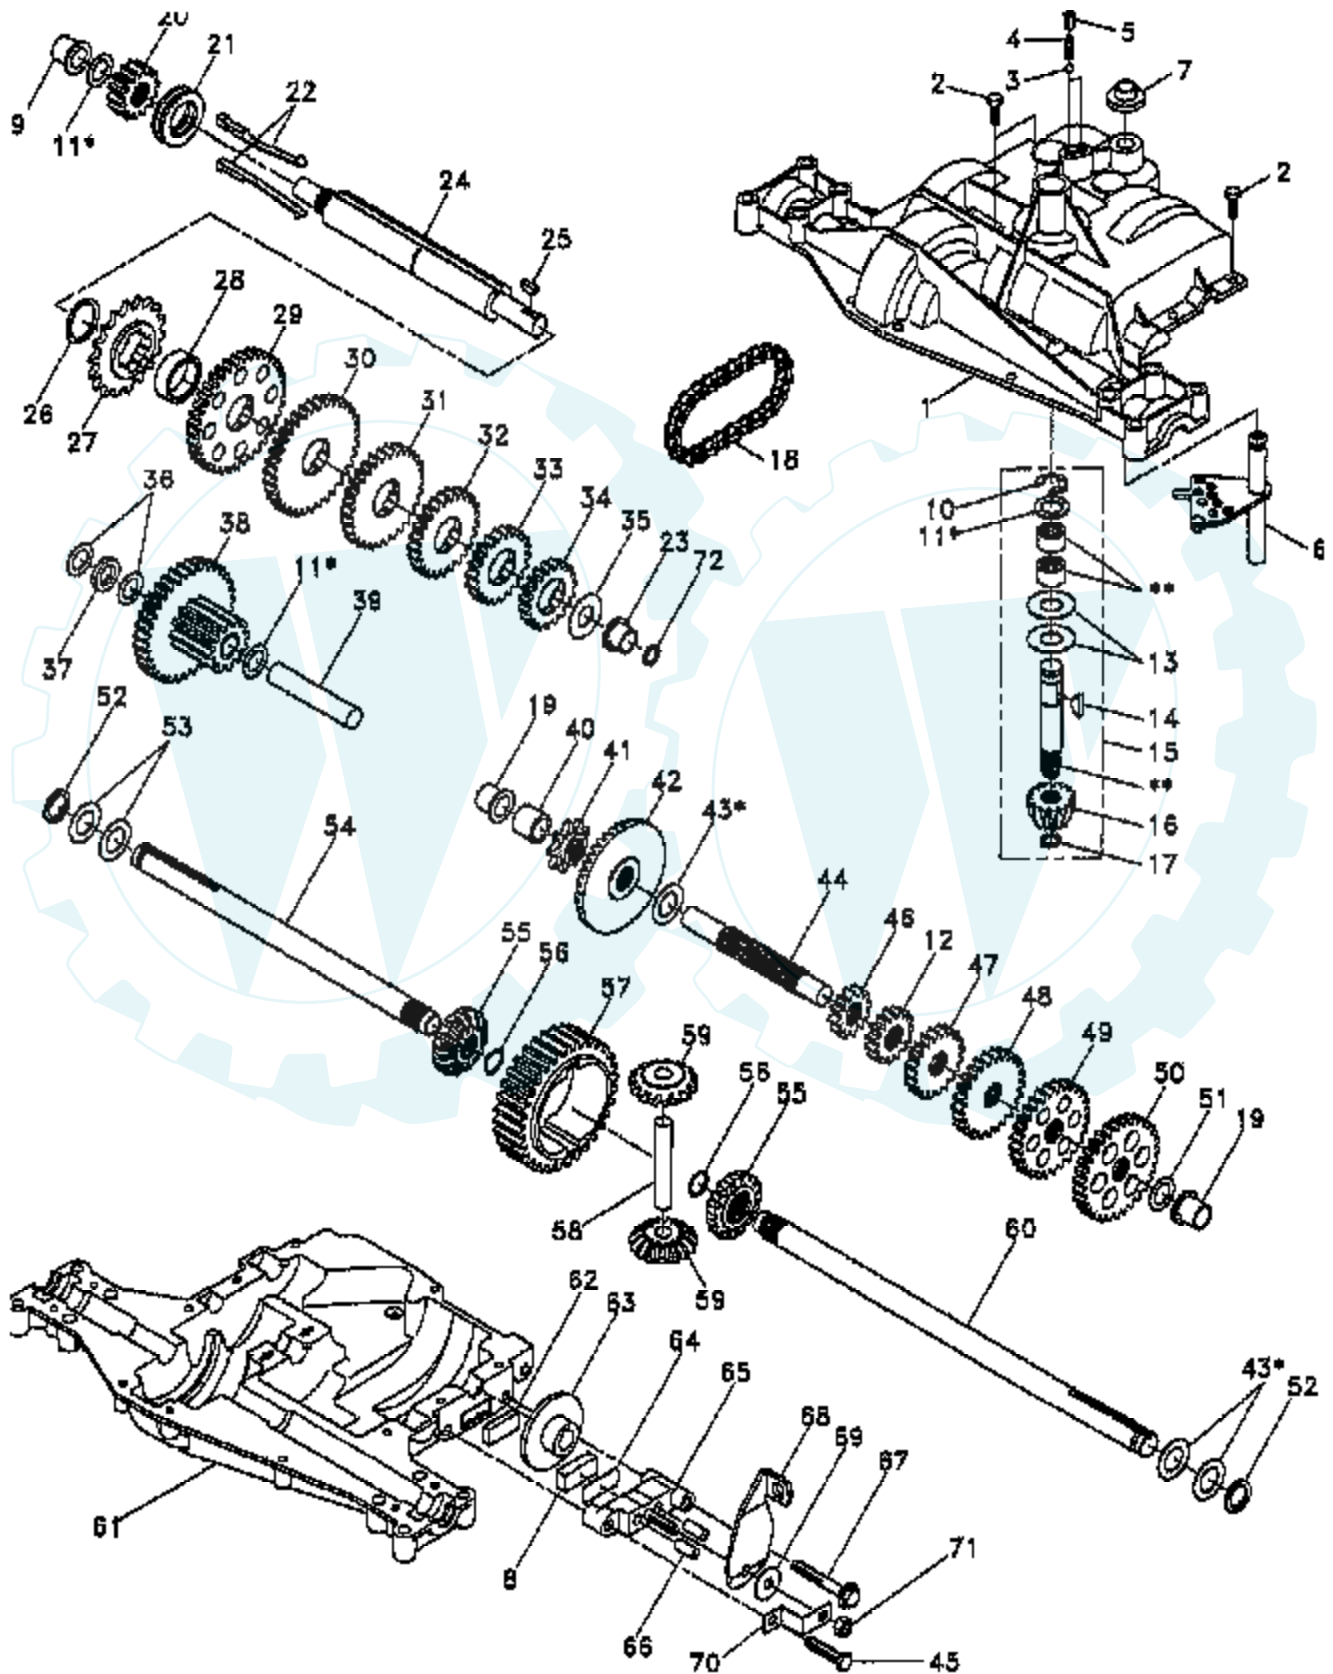

TRACTOR -- MODEL NUMBER LT4216D

DANA TRANSAXLE - MODEL NUMBER 4360-96

Ref #	Part Number	Qty	Description
1	142671		HOUSING UPPER TRN
2	2274J		SUB= 74760412
3	134400		SUB= 68003
4	105904X		"SPRING, DETENT LT"
5	105905X		"SCREW, SET LT"
6	138235		KIT SHIFTER ASM
7	134399		SHIFTER BOOT
8	120951X		PUCK T
9	148266		SUB= 105911X
10	2225J		RETAINING RING LT
11	134793		ASM KIT SHIM 4689
12	143679		PLUG.PLASTIC
13	120415X		WASHER T
14	142674		KEY WOODRUFF-DANA
15	106846X		SUB= 167148
16	106095X		SUB= 95-8060-6F
17	105909X		"RING,RETAINING LT"
18	105910X		"CHAIN,24 PTCH LT"
19	105911X		BEARING.FLNG.5510
20	142675		GEAR SPUR 14 TTH
21	148267		CLUTCH.COL.5467
22	138237		KIT.ASM.CLUTCH KY
23	148268		BEARING.FLNG.5511
24	142676		SHAFT INTERM DANA
25	2244J		WOODRUFF KEY
26	105916X		"RING,RETAINING LT"
27	120470X		SPROCKET 18T T
28	110070X		SPACER YT
29	142677		GEAR SPUR 37 TTH
30	142681		GEAR SPUR 35 TTH
31	124644X		GEAR SPUR 30T
32	108980X		GEAR 25T LT
33	120406X		GEAR SPUR 22 TT
34	134796		SPUR GEAR 19T
35	105925X		"WASHER, PLAIN LT"
36	2232J		WASHER 025
37	108978X		SPACER
38	110079X		ASSM GEAR COMB
39	124639X		SHAFT IDLER
40	120472X		SPACER T
41	105928X		SPROCKET 9T LT
42	106605X		SUB= 167148
43	134394		ASM KIT SHIM
44	120473X		SHAFT T
45	106596X		"SCREW, TAPPING LT"
46	142678		GEAR SPUR 12 TTH
47	120407X		SUB= 124641X
48	106589X		"GEAR, SPUR 25T LT"
49	120408X		GEAR 28T T
50	105937X		"GEAR, SPUR 31T LT"
51	2226J		WASHER 060
52	134401		NEOPRENE WASHER
53	2264J		WASHER 031
54	120474X		SUB= 154658
55	110081X		GEAR 15T T
56	105941X		"RING,RETAINING LT"
57	110071X		SUB= 120478X
58	120952X		SHAFT T