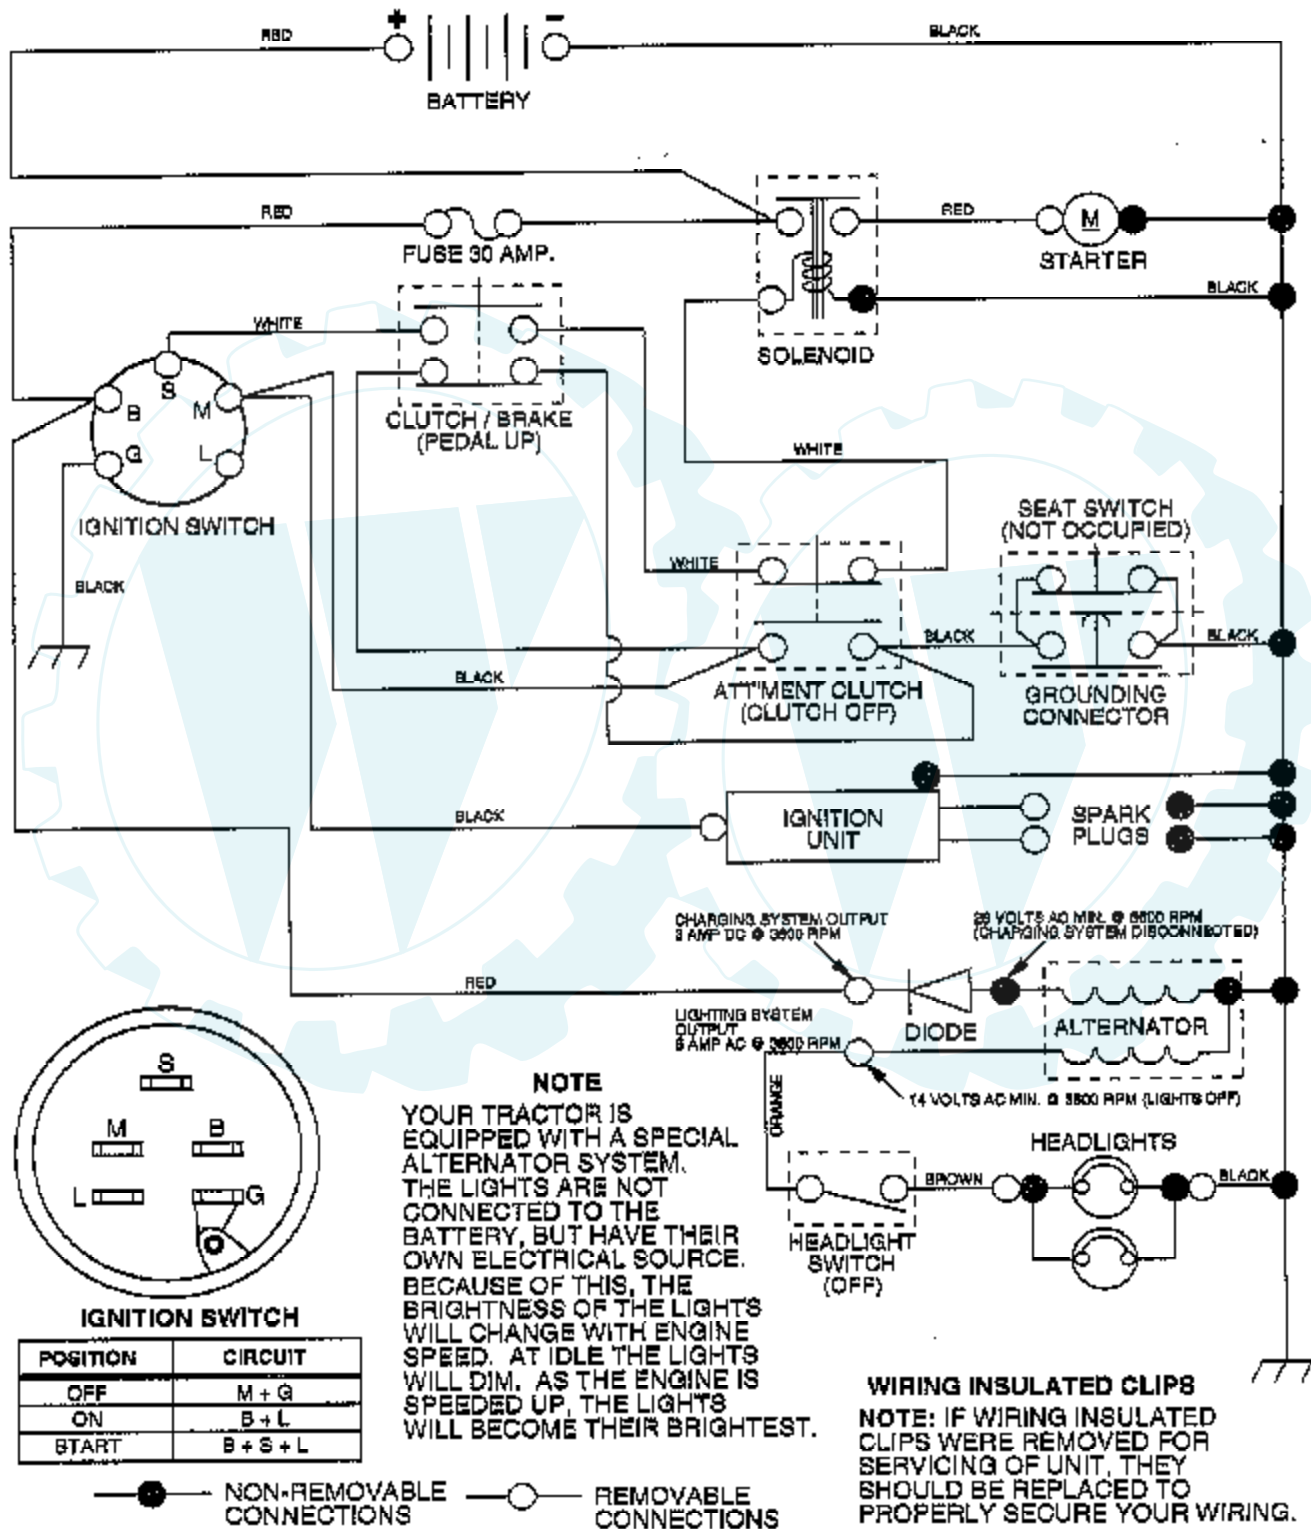

TRACTOR - - MODEL NUMBER LT4216D

MOWER LIFT

Ref #	Part Number	Qty	Description
1	136973		WIRE ASM
2	122507X		SUB= 145117
3	105767X		PIN-GROOVE LT
4	12000002		SUB= 2225J
5	19211621		WASHER
6	120183X		NYLON BEARING
7	109413X		GRIP
8	124526X		SUB= 125925X
10	122512X		SUB= 532122512
11	139865		SUB= 918139865
12	139866		SUB= 151140
13	4939M		SUB= 85902
15	127218		LINK.FRONT
16	73350800		NUT
17	130171		TRUNION
18	73800800		NUT.LK.W/WSH.1/2.
19	139868		ARM SUSP REAR
20	3146R		RETAINER.SPRING
31	140302		BEARING PVT LH
33	73540600		NUT.CROWNLOCK.3/8

TRACTOR -- MODEL NUMBER LT4216D

SCHEMATIC

TRACTOR - - MODEL NUMBER LT4216D

SEAT

Ref #	Part Number	Qty	Description
1	127428		SUB= 140119
2	140551		BRACKET PVT SEAT
3	74760616		BOLT
4	19131610		WASHER PM
5	145006		CLIP.PUSH-IN.HING
6	73800600		NUT
7	124181X		SPRING COMPRESSION
8	17490616		SCREW GTV
9	19131614		WASHER
10	140552		SUB= 155925
12	121246X		BRKT SWITCH
13	121248X		BUSHING
14	72050411		SUB= 872050411
15	134300		SPLIT SPACER
16	121250X		SPRING
17	123976X		SUB= 73900400
21	139888		BOLT.SHLD.5/16-18
22	73800500		NUT
23	74780814		BOLT
24	19171912		WASHER
25	127018X		"BOLT,SHOULDER"
26	10040800		LOCKWASHER

TRACTOR - - MODEL NUMBER LT4216D

WHEELS AND TIRES

Ref #	Part Number	Qty	Description
1	59192		VALVE CAP
2	65139		VALVE STEM LT
3	106222X		SUB= 122073X
4	59904		TUBE.5.3/4.5/6
5	106732X551		"RIM FRT 6"" ASM"
6	278H		FITTING LT
7	9040H		"FLANGE, BEARING"
8	106108X551		"RIM REAR 8"" ASM"
9	138468		TIRE.20X8-8
10	7152J		TUBE.18X9.5-8
11	104757X		HUB CAP
	144334		SEALANT.TIRE 10 OZ. TUBE