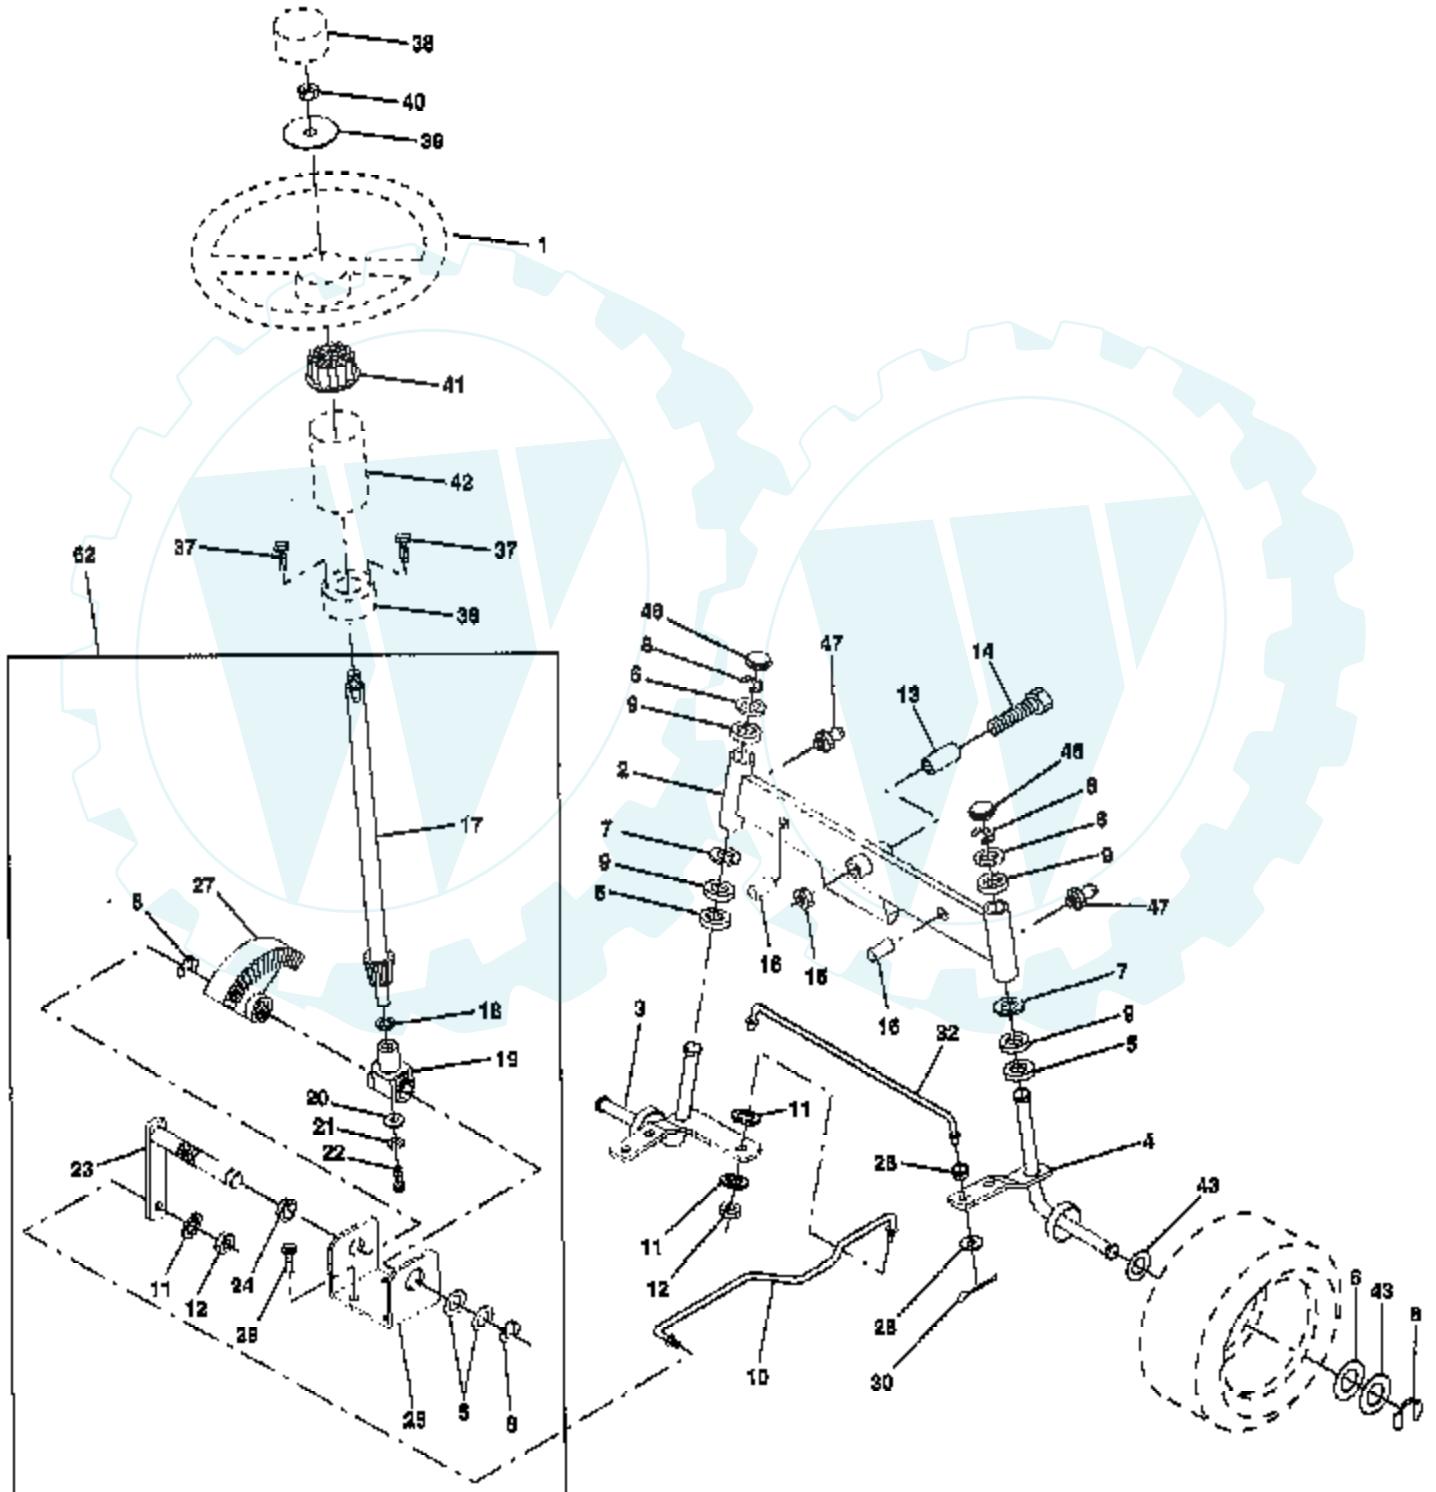

TRACTOR - - MODEL NUMBER LT4216D

STEERING ASSEMBLY

Ref #	Part Number	Qty	Description
1	133741		SUB= 150547
2	142033		AXLE ASM FRONT
3	135227		SPINDLE LH
4	135228		SPINDLE RH
5	6266H		WASHER .T
6	121748X		WASHER
7	19272016		WASHER
8	12000029		RING
9	3366R		COL. SRTG. BEAR.
10	130468		SUB= 532130468
11	10040600		LOCKWASHER
12	73610600		SUB= 7810H
13	110438X		BEARING
14	74011056		BOLT HEX 5/8-11
15	73901000		"NUT-LOC,FLANGE LT"
16	132624		AXLE PIN
17	132614		SHAFT ASM
18	57079		THRUST WASHER
19	124035X		SUPPORT.SHAFT
20	126684X		SUB= 532126684
21	10040400		LOCKWASHER
22	71070410		"SCREW,SPECIAL"
23	127501		SUB= 918127501
24	109816X		NYLINER T
25	124036X		"BRKT,STEERING"
26	126847X		BUSHING.DRAGLINK
27	136874		GEAR SECTOR
28	19131416		WASHER
29	17490612		SCREW
30	76020412		COTTER PIN
32	130465		TIE ROD
36	132196		SUB= 155106
37	17431008		SUB= 98000165
38	133742		ST WHL INSERT CAP
39	19133808		WASHER T
40	7810H		GRIPCO NUT
41	104820X		ADAPTER-WHEEL LT
42	124418X		"TUBE, STR SHAFT"
43	121749X		WASHER
46	121232X		CAP
47	6855M		ZERK M