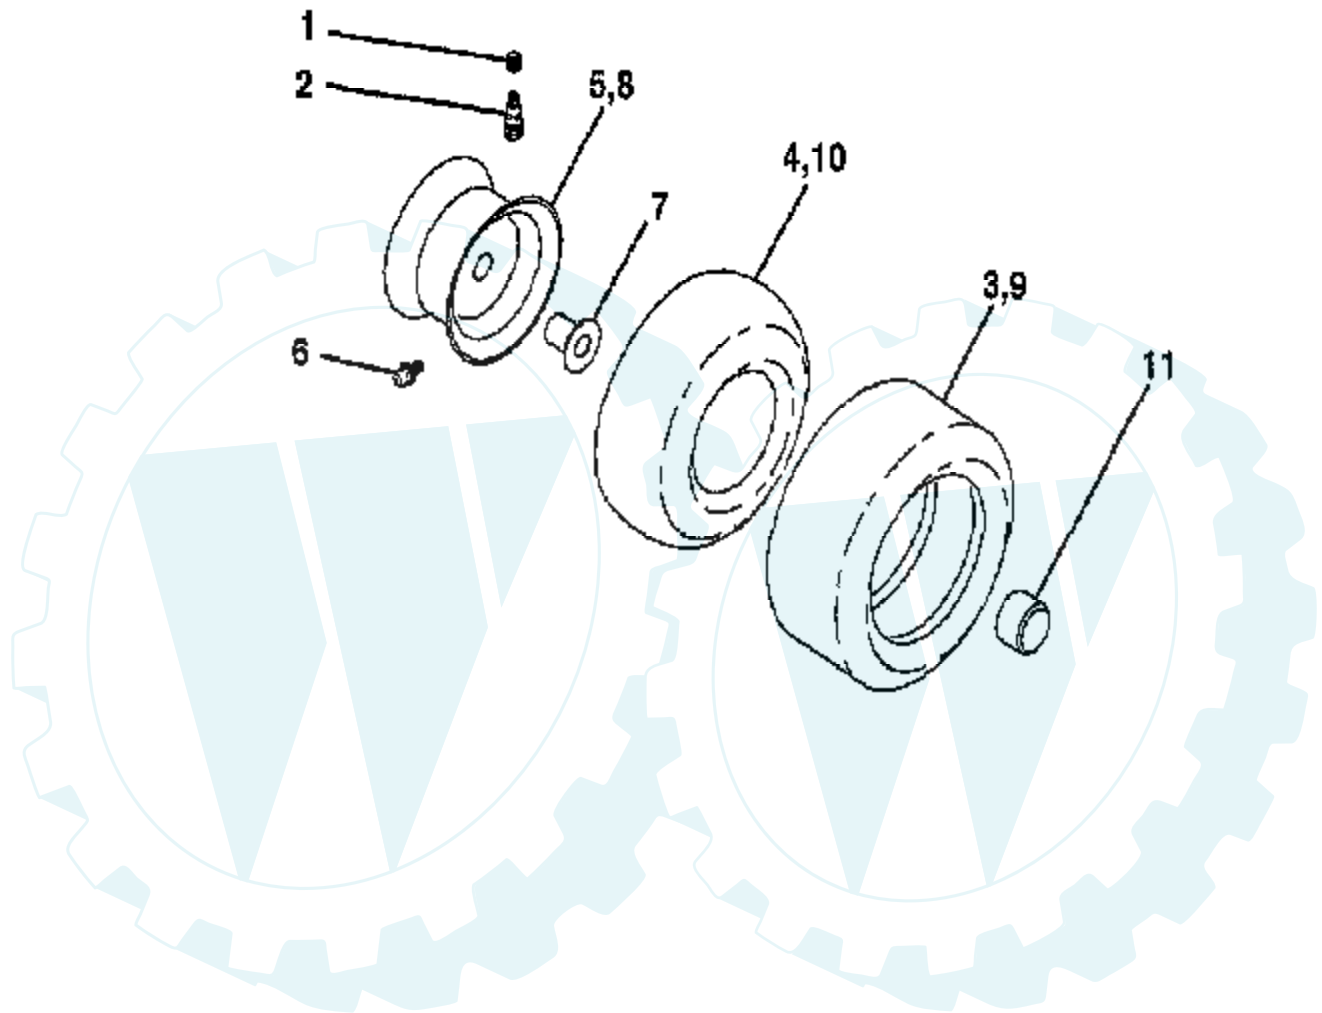

TRACTOR - - MODEL NUMBER LT4216D

STEERING ASSEMBLY

Ref #	Part Number	Qty	Description
1	133741		SUB= 150547
2	142033		AXLE ASM FRONT
3	135227		SPINDLE LH
4	135228		SPINDLE RH
5	6266H		WASHER .T
6	121748X		WASHER
7	19272016		WASHER
8	12000029		RING
9	3366R		COL. SRTG. BEAR.
10	130468		SUB= 532130468
11	10040600		LOCKWASHER
12	73610600		SUB= 7810H
13	110438X		BEARING
14	74011056		BOLT HEX 5/8-11
15	73901000		"NUT-LOC,FLANGE LT"
16	132624		AXLE PIN
17	132614		SHAFT ASM
18	57079		THRUST WASHER
19	124035X		SUPPORT.SHAFT
20	126684X		SUB= 532126684
21	10040400		LOCKWASHER
22	71070410		"SCREW,SPECIAL"
23	127501		SUB= 918127501
24	109816X		NYLINER T
25	124036X		"BRKT,STEERING"
26	126847X		BUSHING.DRAGLINK
27	136874		GEAR SECTOR
28	19131416		WASHER
29	17490612		SCREW
30	76020412		COTTER PIN
32	130465		TIE ROD
36	132196		SUB= 155106
37	17431008		SUB= 98000165
38	133742		ST WHL INSERT CAP
39	19133808		WASHER T
40	7810H		GRIPCO NUT
41	104820X		ADAPTER-WHEEL LT
42	124418X		"TUBE, STR SHAFT"
43	121749X		WASHER
46	121232X		CAP
47	6855M		ZERK M

TRACTOR - - MODEL NUMBER LT4216D

WHEELS AND TIRES

Ref #	Part Number	Qty	Description
1	59192		VALVE CAP
2	65139		VALVE STEM LT
3	106222X		SUB= 122073X
4	59904		TUBE.5.3/4.5/6
5	106732X551		"RIM FRT 6"" ASM"
6	278H		FITTING LT
7	9040H		"FLANGE, BEARING"
8	106108X551		"RIM REAR 8"" ASM"
9	138468		TIRE.20X8-8
10	7152J		TUBE.18X9.5-8
11	104757X		HUB CAP
	144334		SEALANT.TIRE 10 OZ. TUBE