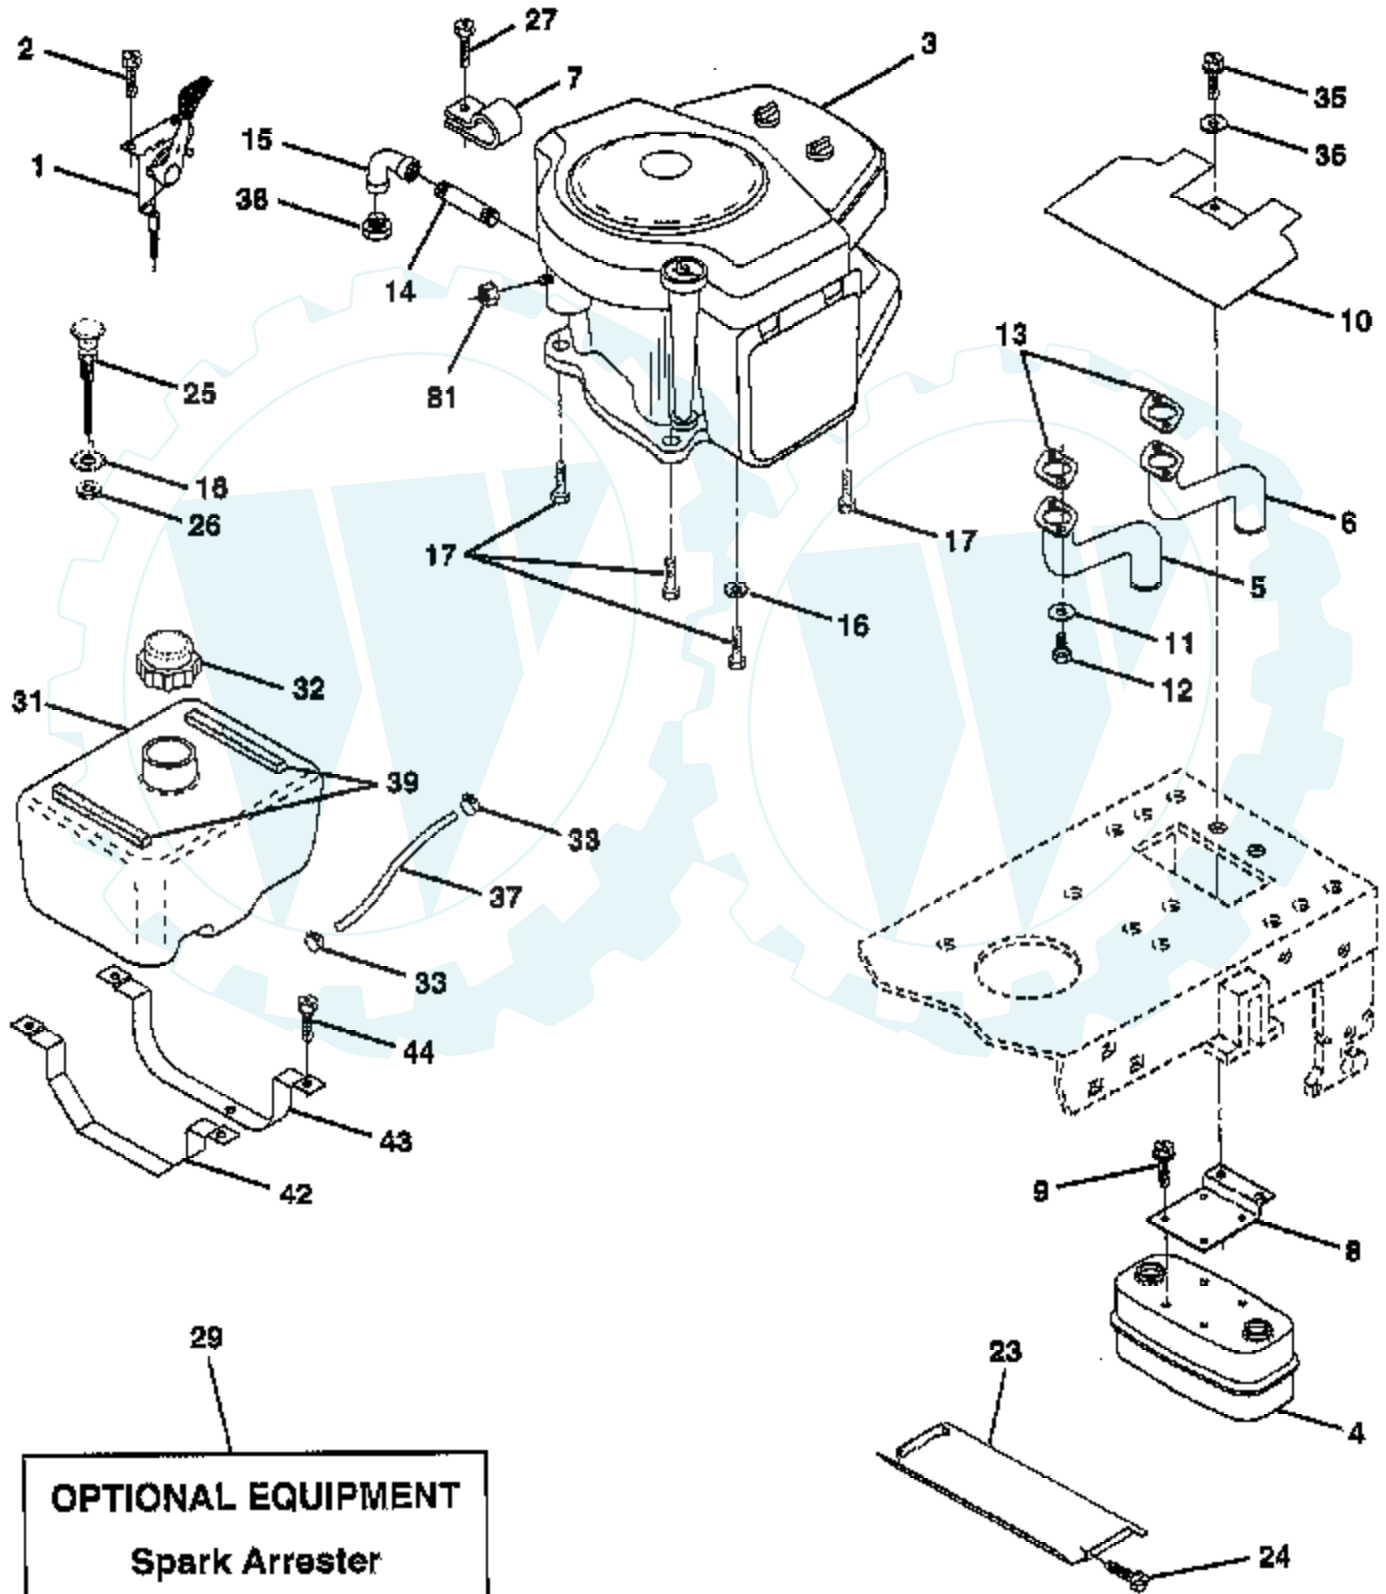

TRACTOR - - MODEL NUMBER LT4216D

ENGINE

Ref #	Part Number	Qty	Description
1	143443		CONTROL.THT.FLG.
2	17720410		SCREW LT
3			CHECK WITH SUPPLIER
4	137978		SUB= 149723
5	144069		EXHAUST.B&S.18.LH
6	144068		EXHAUST.B&S.18.RH
7	138129		CLAMP.TUBE.DBL.EN
8	122439X		BRACKET MUFFLER
9	17190408		SCREW ST
10	145552		SHIELD.HEAT.
11	100040400		SUB= 10040400
12	74780412		SUB= 74780414
13	8545J		SUB= 272250
14	13280336		PIPE NIPPLE LT
15	13200300		ELBOW
16	11050600		LOCKWASHER
17	17490624		SCREW LT
23	128953		HEAT SHIELD
24	17021008		SCREW
25	145996		CONTROL.CHOKE.37
26	73610600		SUB= 7810H
27	17541008		SCREW.10-24X1/2
29	137180		SUB= 532137180
31	141291		TANK FUEL 1.9 NAT
32	140527		CAP ASM FUEL
33	123487X		HOSE CLAMP
35	17490512		SCREW
36	19132012		WASHER
37	8548R		FUEL LINE T
38			CHECK WITH SUPPLIER
39	126564X		"STRIP,FORM"
42	140020		STRAP TANK FUEL
43	140019		STRAP TANK FRONT
44	17490612		SCREW
81	73510400		NUT