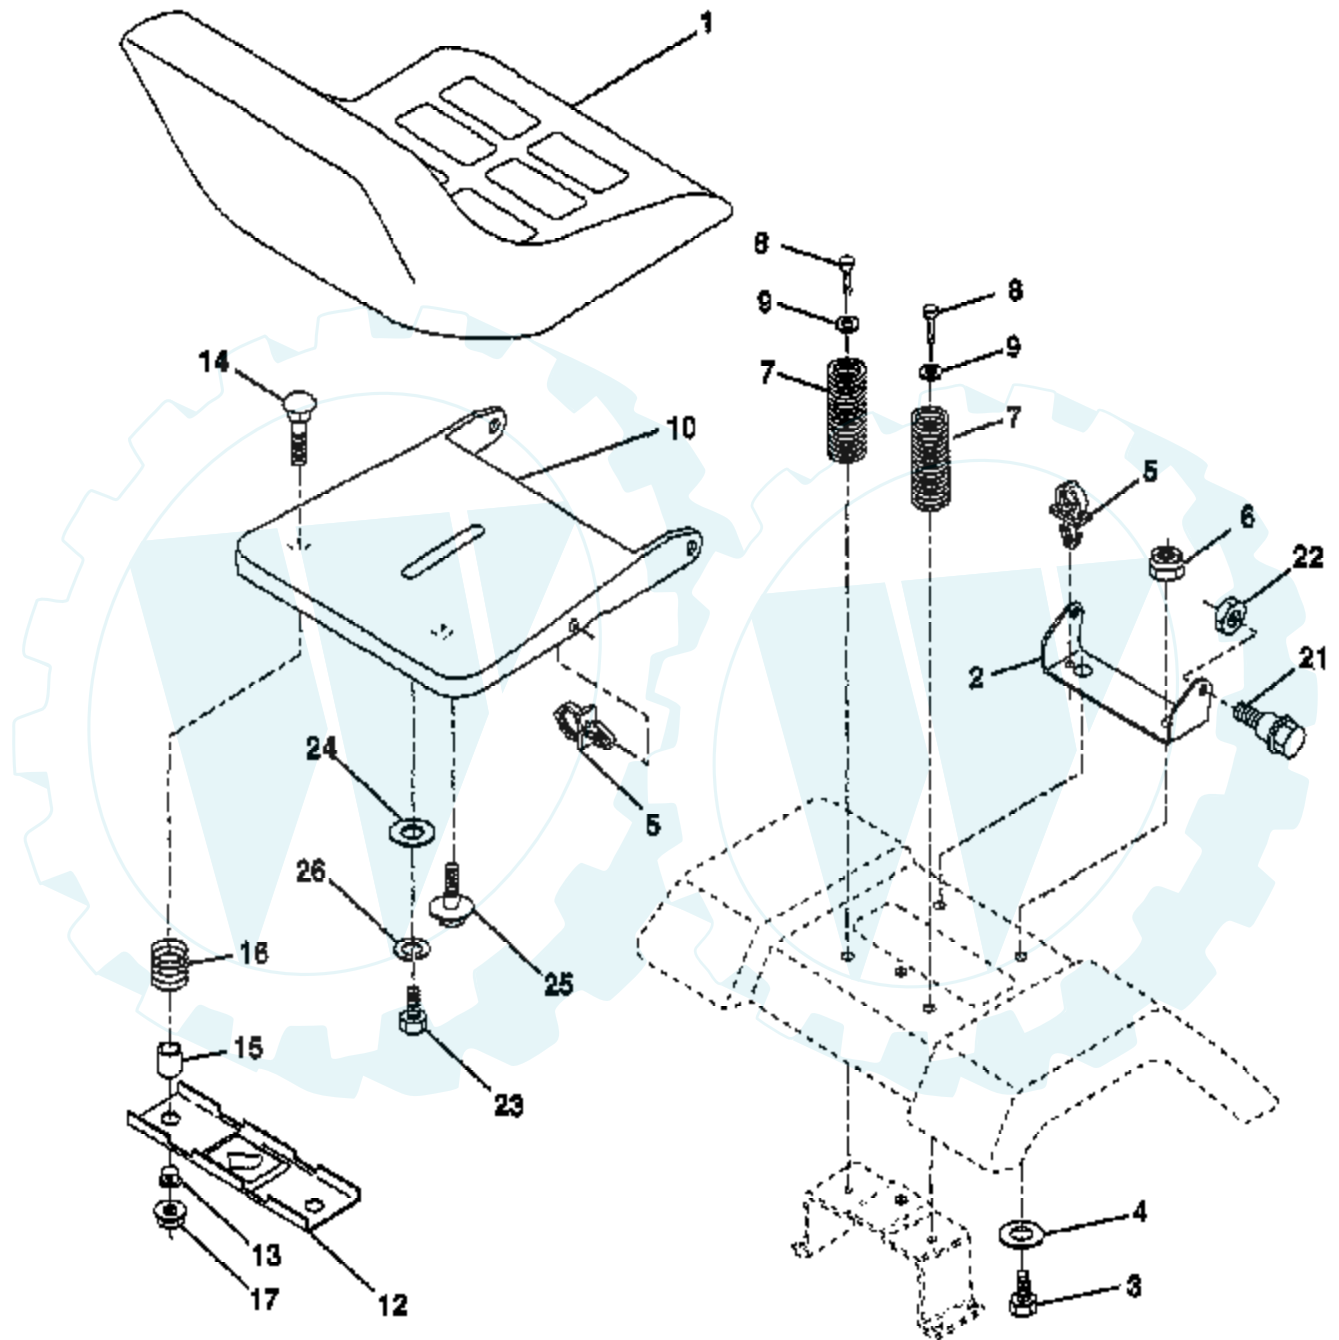

TRACTOR - - MODEL NUMBER LT4216D

MOWER LIFT

Ref #	Part Number	Qty	Description
1	136973		WIRE ASM
2	122507X		SUB= 145117
3	105767X		PIN-GROOVE LT
4	12000002		SUB= 2225J
5	19211621		WASHER
6	120183X		NYLON BEARING
7	109413X		GRIP
8	124526X		SUB= 125925X
10	122512X		SUB= 532122512
11	139865		SUB= 918139865
12	139866		SUB= 151140
13	4939M		SUB= 85902
15	127218		LINK.FRONT
16	73350800		NUT
17	130171		TRUNION
18	73800800		NUT.LK.W/WSH.1/2.
19	139868		ARM SUSP REAR
20	3146R		RETAINER.SPRING
31	140302		BEARING PVT LH
33	73540600		NUT.CROWNLOCK.3/8

TRACTOR -- MODEL NUMBER LT4216D

SCHEMATIC

TRACTOR - - MODEL NUMBER LT4216D

SEAT

Ref #	Part Number	Qty	Description
1	127428		SUB= 140119
2	140551		BRACKET PVT SEAT
3	74760616		BOLT
4	19131610		WASHER PM
5	145006		CLIP.PUSH-IN.HING
6	73800600		NUT
7	124181X		SPRING COMPRESSION
8	17490616		SCREW GTV
9	19131614		WASHER
10	140552		SUB= 155925
12	121246X		BRKT SWITCH
13	121248X		BUSHING
14	72050411		SUB= 872050411
15	134300		SPLIT SPACER
16	121250X		SPRING
17	123976X		SUB= 73900400
21	139888		BOLT.SHLD.5/16-18
22	73800500		NUT
23	74780814		BOLT
24	19171912		WASHER
25	127018X		"BOLT,SHOULDER"
26	10040800		LOCKWASHER

TRACTOR - - MODEL NUMBER LT4216D

WHEELS AND TIRES

Ref #	Part Number	Qty	Description
1	59192		VALVE CAP
2	65139		VALVE STEM LT
3	106222X		SUB= 122073X
4	59904		TUBE.5.3/4.5/6
5	106732X551		"RIM FRT 6"" ASM"
6	278H		FITTING LT
7	9040H		"FLANGE, BEARING"
8	106108X551		"RIM REAR 8"" ASM"
9	138468		TIRE.20X8-8
10	7152J		TUBE.18X9.5-8
11	104757X		HUB CAP
	144334		SEALANT.TIRE 10 OZ. TUBE