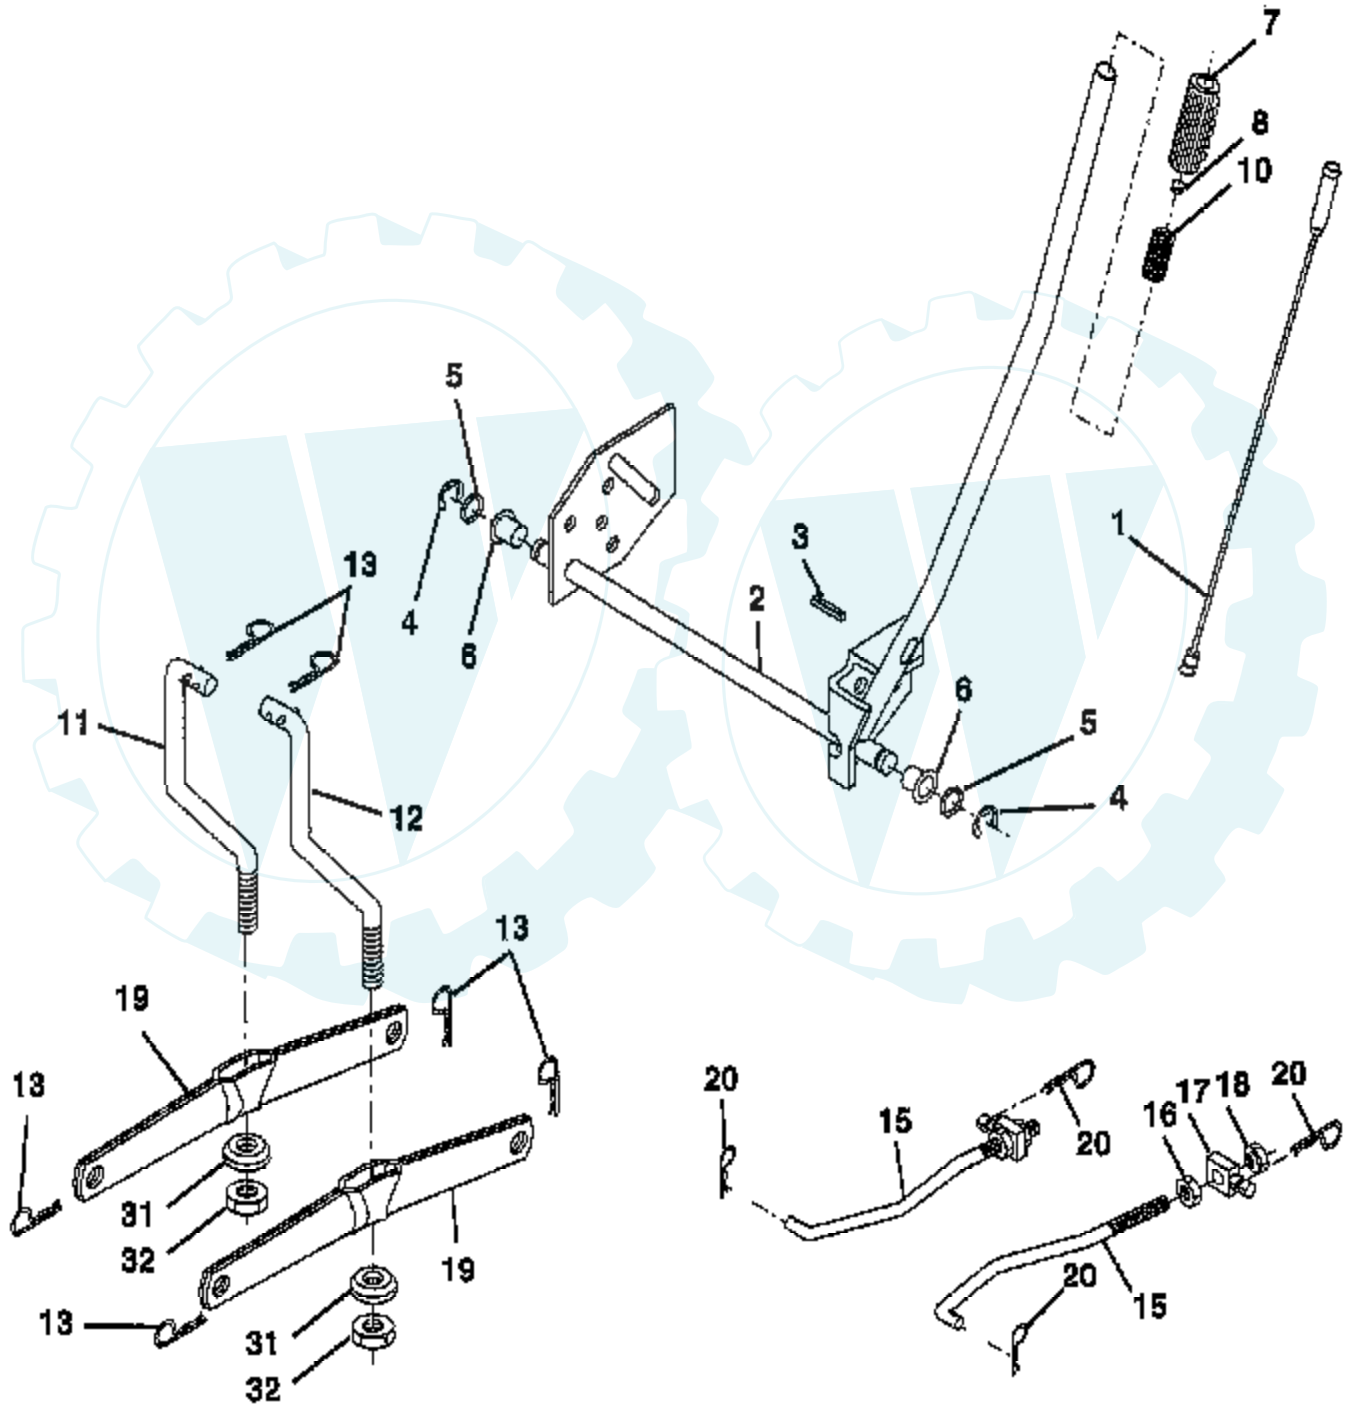

TRACTOR - - MODEL NUMBER LT4216D

ENGINE

Ref #	Part Number	Qty	Description
1	143443		CONTROL.THT.FLG.
2	17720410		SCREW LT
3			CHECK WITH SUPPLIER
4	137978		SUB= 149723
5	144069		EXHAUST.B&S.18.LH
6	144068		EXHAUST.B&S.18.RH
7	138129		CLAMP.TUBE.DBL.EN
8	122439X		BRACKET MUFFLER
9	17190408		SCREW ST
10	145552		SHIELD.HEAT.
11	100040400		SUB= 10040400
12	74780412		SUB= 74780414
13	8545J		SUB= 272250
14	13280336		PIPE NIPPLE LT
15	13200300		ELBOW
16	11050600		LOCKWASHER
17	17490624		SCREW LT
23	128953		HEAT SHIELD
24	17021008		SCREW
25	145996		CONTROL.CHOKE.37
26	73610600		SUB= 7810H
27	17541008		SCREW.10-24X1/2
29	137180		SUB= 532137180
31	141291		TANK FUEL 1.9 NAT
32	140527		CAP ASM FUEL
33	123487X		HOSE CLAMP
35	17490512		SCREW
36	19132012		WASHER
37	8548R		FUEL LINE T
38			CHECK WITH SUPPLIER
39	126564X		"STRIP,FORM"
42	140020		STRAP TANK FUEL
43	140019		STRAP TANK FRONT
44	17490612		SCREW
81	73510400		NUT

TRACTOR - - MODEL NUMBER LT4216D

MOWER LIFT

Ref #	Part Number	Qty	Description
1	136973		WIRE ASM
2	122507X		SUB= 145117
3	105767X		PIN-GROOVE LT
4	12000002		SUB= 2225J
5	19211621		WASHER
6	120183X		NYLON BEARING
7	109413X		GRIP
8	124526X		SUB= 125925X
10	122512X		SUB= 532122512
11	139865		SUB= 918139865
12	139866		SUB= 151140
13	4939M		SUB= 85902
15	127218		LINK.FRONT
16	73350800		NUT
17	130171		TRUNION
18	73800800		NUT.LK.W/WSH.1/2.
19	139868		ARM SUSP REAR
20	3146R		RETAINER.SPRING
31	140302		BEARING PVT LH
33	73540600		NUT.CROWNLOCK.3/8

TRACTOR - - MODEL NUMBER LT4216D

WHEELS AND TIRES

Ref #	Part Number	Qty	Description
1	59192		VALVE CAP
2	65139		VALVE STEM LT
3	106222X		SUB= 122073X
4	59904		TUBE.5.3/4.5/6
5	106732X551		"RIM FRT 6"" ASM"
6	278H		FITTING LT
7	9040H		"FLANGE, BEARING"
8	106108X551		"RIM REAR 8"" ASM"
9	138468		TIRE.20X8-8
10	7152J		TUBE.18X9.5-8
11	104757X		HUB CAP
	144334		SEALANT.TIRE 10 OZ. TUBE