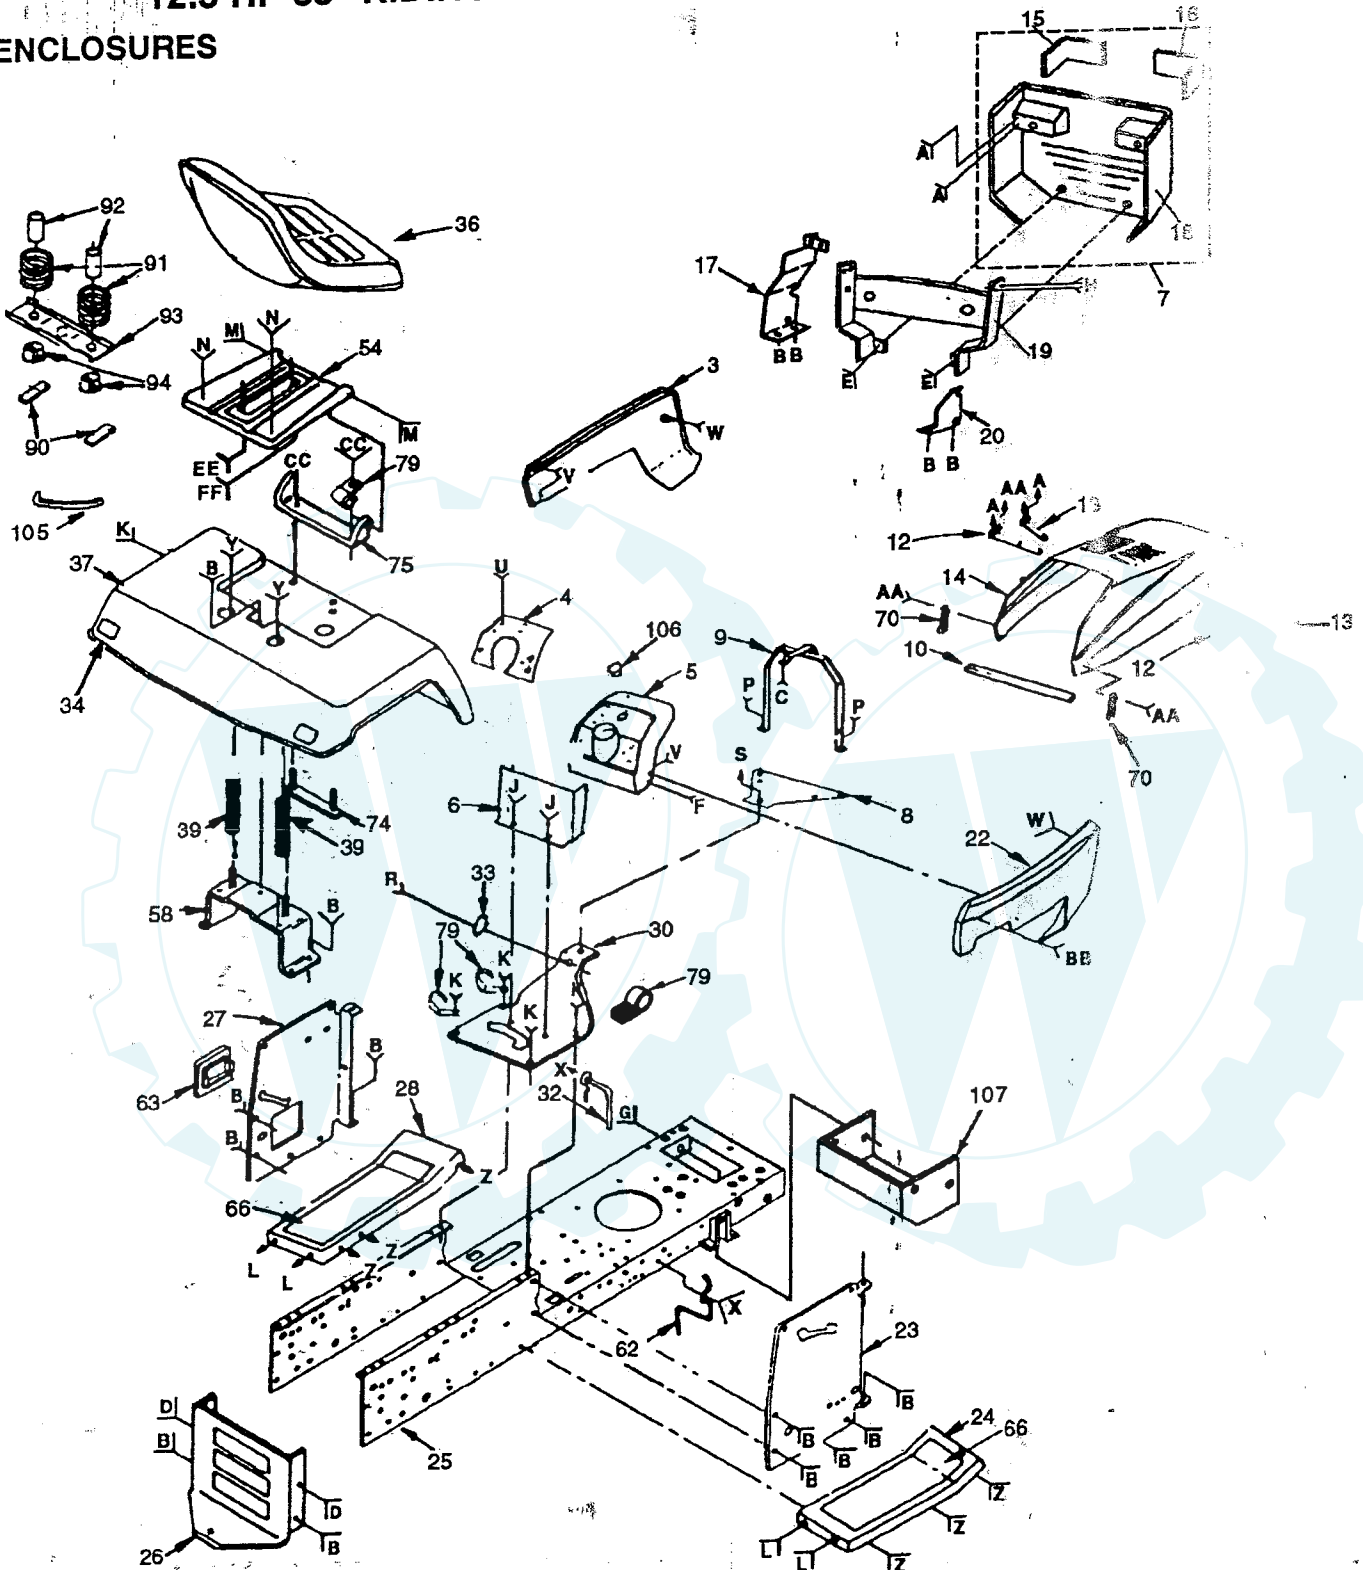

REPAIR PARTS

12.5 HP 38" RIDING LAWN TRACTOR - - MODEL NO. LT125

3851

ENCLOSURES

- A 2
- B 47
- C 31, 1, 40
- D 41, 43, 46
- E 48, 46
- F 51, 42, 43
- G 108
- H 49, 50
- J 59, 57
- K 53
- L 41, 42, 43
- M 76, 29
- N 88, 96
- F 51, 52
- R 55

REPAIR PARTS

125 HP 38" RIDING LAWN TRACTOR - - MODEL NO. LT125 H12538D)

ENCLOSURES

KEY NO.	PART NO.	DESCRIPTION	KEY NO.	PART NO.	DESCRIPTION
1	810040400	Washer, Lock 1/4	52	873510600	Nut, Keps 3/8-16
2	873510400	Nut, Hex Keps 1/4-20	53	817490608	Screw, Hex Washer Hd. Thd. Forming 3/8-16 x 1/2 Type TT
3	532124905	Panel, Side L.H.	54	532124294	Pan, Seat
4	532124948	Plate, Dashboard	55	817431008	Screw, Hex Head Self Tapping #10-16 x 1/2 Type B
5	532124152	Dashboard	56	874780512	Bolt, Hex 5/16-18 x 3/4 Gr. 5
6	532104783	Dash, Lower	57	873510500	Nut, Keps 5/16-18
7	532127321	Grill Assembly	58	532105509	Bracket Assembly, Fender
8	532104935	Plate, Support, Battery	59	874180512	Screw, Truss Hd. 5/16-18 x 3/4
9	532124130	Support Assembly, Dash	62	532121441	Guide, Belt, Lower, Engine Pulley, R.H.
10	532104915	Foam, Strip	63	532121794	Cover, Access
11	532110356	Cap, Snap	64	819132012	Washer 13/32 x 1-1/4 x 12 Ga.
12	532106784	Strap Assembly, Hinge, Rear	65	872140606	Bolt, Carriage 3/8-16 x 3/4
13	532104618	Strap Assembly, Hinge, Front	66	532108256	Pad, Footrest
14	532125007	Hood	67	874191008	Screw, Cross Recess Pan Hd. Mach. #10 - 24 x 1/2
15	532121250	Lens, L.H.	68	810071000	Washer, Lock #10
16	532124251	Lens, R.H.	69	532125004	Nut, Weld
17	532121610	Bracket Assembly Frame Pivot L.H.	70	532109808	Latch, Hood
18	532127324	Grill	71	874981020	Screw, Machine Cross Recess #10 - 24 x 1 - 1/4
19	532126025	Support, Grill Assembly	72	532007206	Spacer, Split #10 x 3/4
20	532110852	Bracket Assembly Frame Pivot R.H.	73	873731000	Nut, Keps #10 - 24
21	532110357	Washer, Snap Cap	74	532105511	Strap Assembly, Fender
22	532125003	Panel, Side, R.H.	75	532126656	Bracket, Pivot, Seat
23	532132071	Panel, Dash, R.H.	76	532105529	Bolt, Shoulder
24	532124914	Footrest, R.H.	77	819070818	Washer 7/32 x 1/2 x 18 Ga.
25	532131052	Chassis	79	532124996	Clip, Fuel Line
26	532127806	Drawbar	80	819131614	Washer 13/32 x 1 x 14 Ga.
27	532103072	Panel, Dash, L.H.	81	532127018	Bolt, Shoulder 5/16 x 18 UNC x .62
28	532124899	Footrest, L.H.	82	532120068	Knob - 1/2
29	873680500	Nut, Crownlock 5/16-18	83	819171912	Washer 17/32 x 13/16 x 12 Ga.
30	532124771	Saddle	84	819111116	Washer 11/32 x 11/16 x 16 Ga.
31	819091216	Washer 9/32 x 3/4 x 16 Ga.	88	872170410	Bolt Carriage 1/4 - 20 x 1-1/4
32	532121440	Guide, Belt, Lower, Engine Pulley, L.H.	90	532121251	Foam Strip
33	532124720	Bushing, Steering	91	532121250	Spring
34	532106202	Reflector, Taillight	92	532134300	Spacer
36	532124186	Seat	93	532121246	Bracket, Switch Mount
37	532125157	Fender	94	532121248	Snap Bushing
39	532124181	Spring, Seat	95	532123198	Wing Nut 1/4-20
40	873220400	Nut, Hex 1/4-20	96	532123976	Nut, Hex Large Flange Lock
41	874780612	Bolt, Hex 3/8-16 x 3/4	105	532131127	Tie, Cable
42	819131312	Washer 13/32 x 13/16 x 12 Ga.	106	532005479	Plug, Button
43	873680600	Nut, Crownlock 3/8-16	107	532128953	Shield, Heat
44	874780016	Bolt, Hex 3/8-16 x 1	108	817021008	Screw, Tap Hex #10-24 x 1/2
46	532121255	Spacer			
47	817400612	Screw, Hex Washer Hd. Thd. Roll 3/8-16 x 3/4 Type TT			
48	874780440	Bolt, Hex Fin. 1/4-20 x 2-1/2			
49	532120481	Bolt, Shoulder 1/4-20			
50	873680400	Nut, Crownlock 1/4-20			
51	874780620	Bolt, Hex 3/8-16 x 1-1/4			

NOTE: All component dimensions given in U.S. inches.
1 inch = 25.4 mm