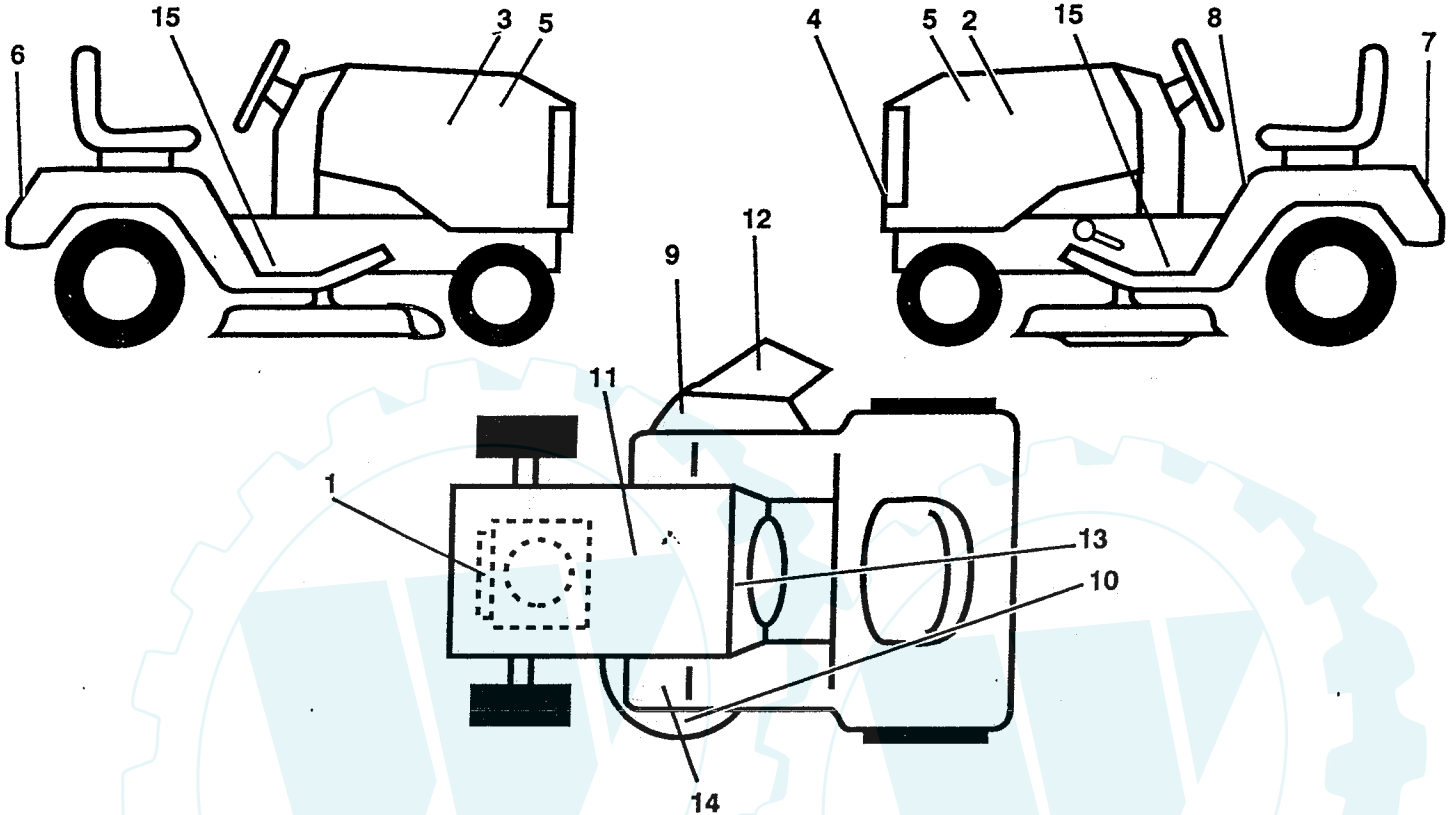

12.5 HP 38" RIDING LAWN TRACTOR - - MODEL NO. LT125 (H12538D)

TRANSAXLE PEERLESS - - MODEL NO. 930-010

REF PART NO. NO.	DESCRIPTION	REF PART NO. NO.	DESCRIPTION	
1	772108	40A	792128	Washer, Flat
2	780086	41	790047	Lever, Brake
3	770102	42	792073	Screw, Flanged Hex Head, Thread Forming 1/4-20 x 1-1/4
4	776260	43	792075	Locknut 5/16-24
5	776219	44	790025	Holder, Brake Pad
6	778139	45	776315A	Shaft, Brake, 4-Keyed
7	778136	46	776135	Shaft, Input
8	792136	47	774690	Axle, 11-15/16"
9	784352	48	774691	Axle, 16-1/2"
10	784355	49	778191	Gear, Spur 37 Teeth
11	778229	50	778125	Gear, Spur 35 Teeth
12	778113A	51	778124A	Gear, Spur 30 Teeth
13	778221	52	778123A	Gear, Spur 25 Teeth
14	778068	53	778122A	Gear, Spur 22 Teeth
15	778260	53A	778209	Gear, Spur 19 Teeth
17	786139	54	778230	Gear, Spur 12 Teeth
18	786102	55	773151	Gear, Spur 15 Teeth
20	792077	56	778126A	Gear, Spur 20 Teeth
21	792078	57	778127A	Gear, Spur 25 Teeth
22	792079	58	778128A	Gear, Spur 28 Teeth
23	788061	59	778163	Gear, Spur 31 Teeth
25	792073	60	786081	Chain, Roller (Number 41 Chain, 24 Links)
26	792125	61	786082	Sprocket 9 Teeth
27	792035	62	786123	Sprocket 18 Teeth
28	788040	64	792074	Plug, Hex Head, Threaded 9/16-18
29	780072	65	780109	Washer, Thrust
30	780108	66	786067	Spacer
31	780001	67	792085	Screw, Flanged Hex Head, Thread Forming 1/4-20 x 2-1/4
32	792001	68	786086	Bracket, Brake Lever
33	788051	69	780051	Washer, Thrust
34	780105A	70	786118	Spacer
35	780118A	71	788069	Seal, Square Cut
36	790003	75	786116	Disk
37	790007	76	780090	Washer, Thrust
38	790006	77	788075	Ring, Retaining
39	786026			
40	792076			

NOTE: All component dimensions given in U.S. inches
1 inch = 25.4 mm

NOTE: All components must be ordered through Peerless.

REPAIR PARTS

12.5 HP 38" RIDING LAWN TRACTOR - - MODEL NO. LT125 (H12538D)

DECALS