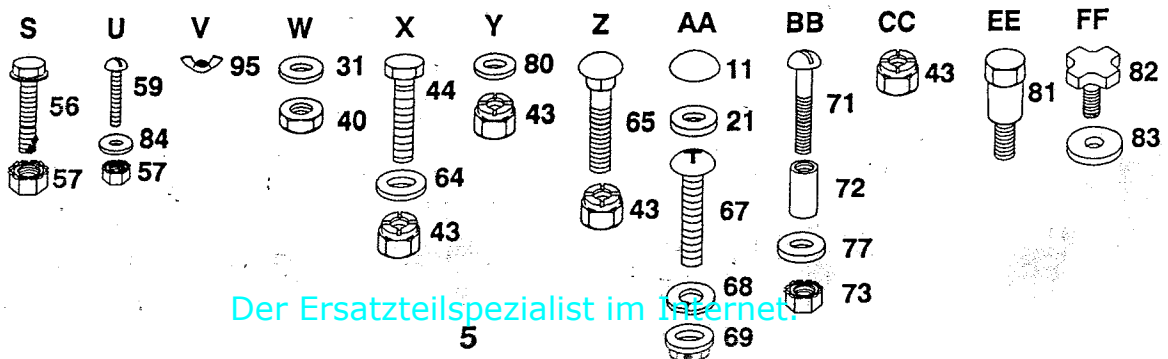

NOTE: All component dimensions given in U.S. inches.
1 inch = 25.4 mm