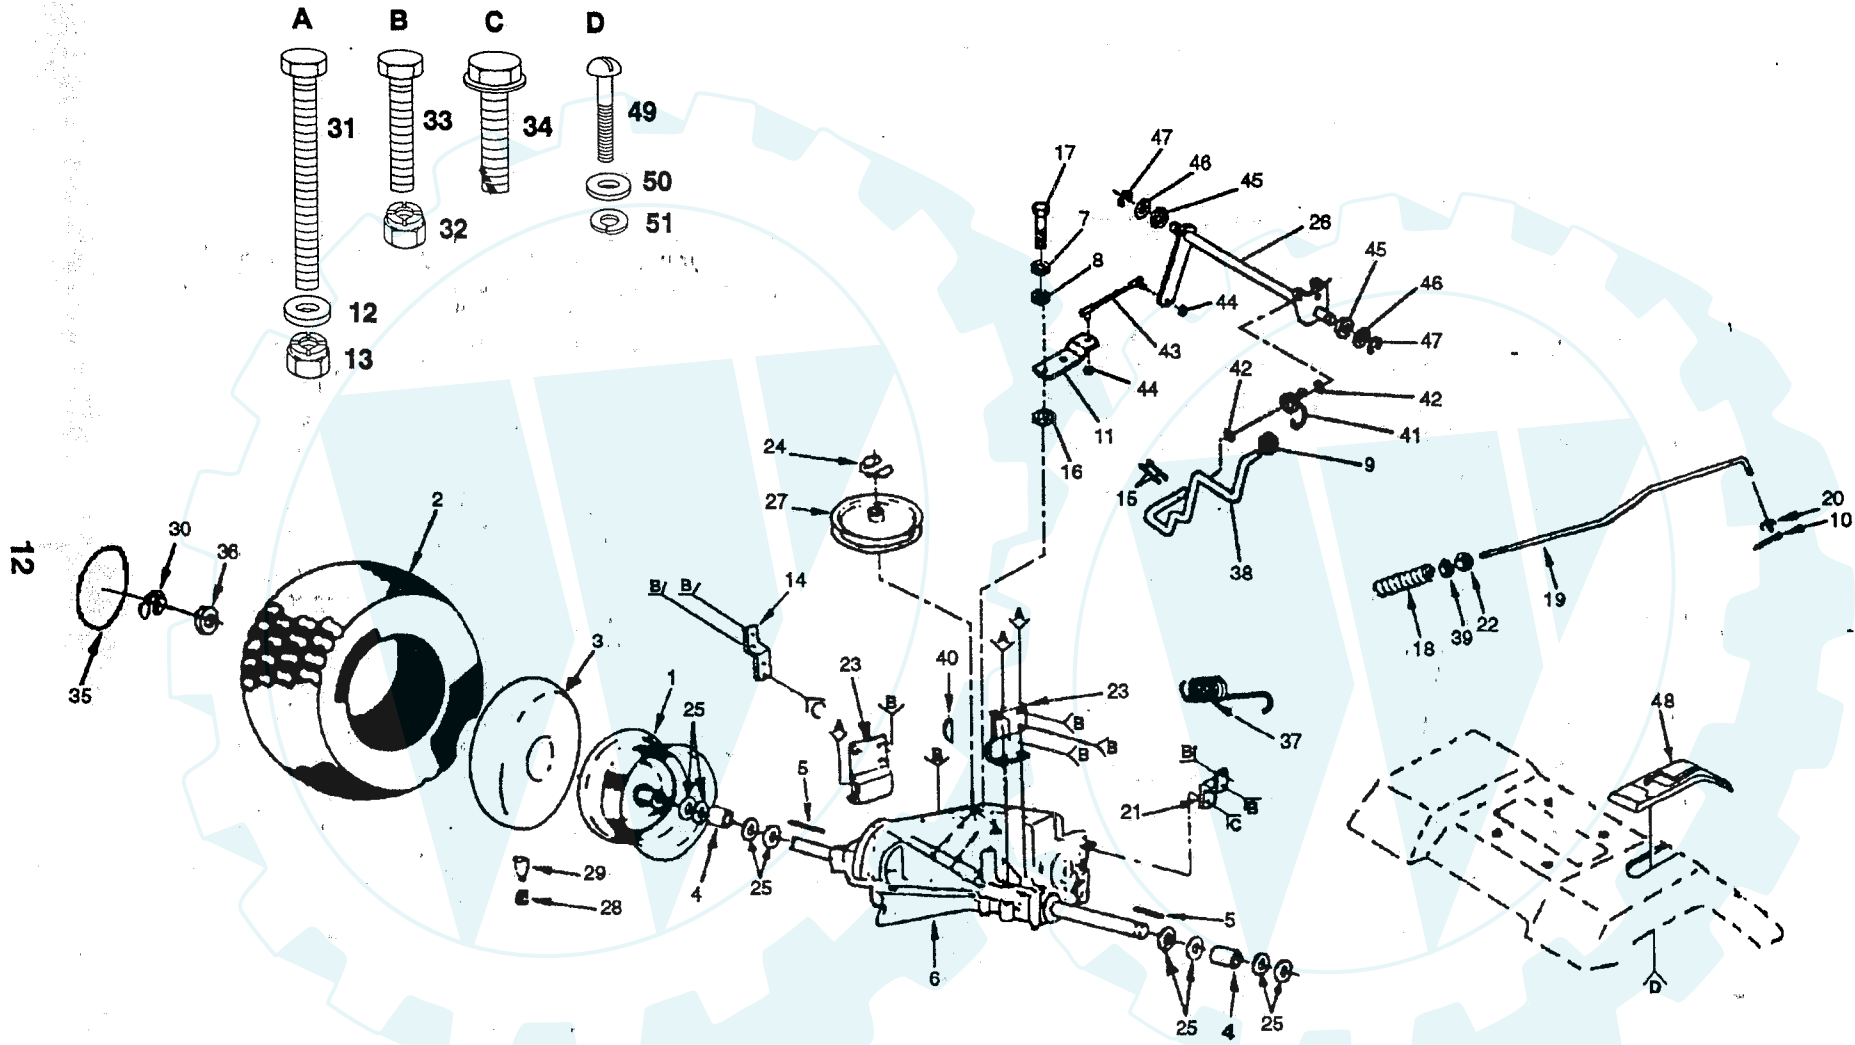

REPAIR PARTS

12.5 HP 38" RIDING LAWN TRACTOR - - MODEL NUMBER LT125 (H12538D)

TRANSAXLE AND REAR WHEEL

REPAIR PARTS

12.5 HP 38" RIDING LAWN TRACTOR - - MODEL NUMBER LT125 (H12538D)

TRANSAXLE AND REAR WHEEL

KEY NO.	PART NO.	DESCRIPTION
1	532124999	Rim Assembly
2	532106268	Tire
3	532124926	Tube, Tire (Optional, Service Item Only)
4	532109502	Spacer, Split
5	532123583	Key, Square 3/16 x 2
6	532127051	Transaxle, Peerless Model No. 930-010
7	810040400	Washer, Lock 1/4
8	819091210	Washer 9/32 x 3/4 x 10 Ga.
9	532121274	Knob, Control
10	876020412	Cotter Pin 1/8 x 3/4
11	532127276	Arm, Shift
12	819111116	Washer 11/32 x 11/16 x 16 Ga.
13	873680500	Nut, Crownlock 5/16-18
14	532127285	Strap, Torque L.H.
15	876020416	Pin, Cotter 1/8 x 1
16	532105701	Washer, Shift Plate
17	871040412	Bolt, Hex 1/4-28 x 3/4 Gr. 8
18	532106888	Spring, Rod, Brake
19	532131867	Rod, Brake
20	819131316	Washer 13/32 x 13/16 x 16 Ga.
21	532121520	Strap, Torque R.H.
22	873350600	Nut, Hex Jam 3/8-16
23	532109167	Bracket, Transaxle
24	812000028	Ring, Retainer
25	532121749	Washer 25/32 x 1-1/4 x 16 Ga.
26	532127273	Shaft Assembly, Shifter
27	532123666	Pulley, Input Transaxle

KEY NO.	PART NO.	DESCRIPTION
28	532059192	Cap, Valve
29	532065139	Stem, Valve
30	812000001	E-Ring
31	874760540	Bolt, Hex 5/16-18 x 2-1/2
32	873680600	Nut, 3/8-16
33	874760612	Bolt, Hex 3/8-16 x 3/4
34	817490512	Screw Hex Washer Hd. Thd. Form. Type TT 5/16-18 UNC x 3/4
35	532124578	Cover, Wheel
36	532121748	Washer 25/32 x 1-5/8 x 16 Ga.
37	532110422	Spring, Brake Return
38	532127288	Rod, Shifter
39	873800600	Locknut, Hex W/Wsh. 3/8-16 UNC
40	532125096	Key, Woodruff #9 3/16 x 3/4
41	532123782	Spring, Torsion
42	819171216	Washer 17/32 x 3/4 x 16 Ga.
43	532123793	Rod, Link, Shift
44	873530400	Nut, Nylock 1/4-28
45	532127272	Bushing, Pivot
46	532126591	Washer, Shim .53 x 1.25 x .0598
47	812000003	Ring-E
48	532127287	Console Shift
49	874640806	Screw #8 x 3/8
50	819060718	Washer 3/16 x 7/16 x 18 Ga.
51	810100800	Washer Lock # 8

NOTE: All component dimensions given in U.S. Inches.
1 inch = 25.4 mm

13