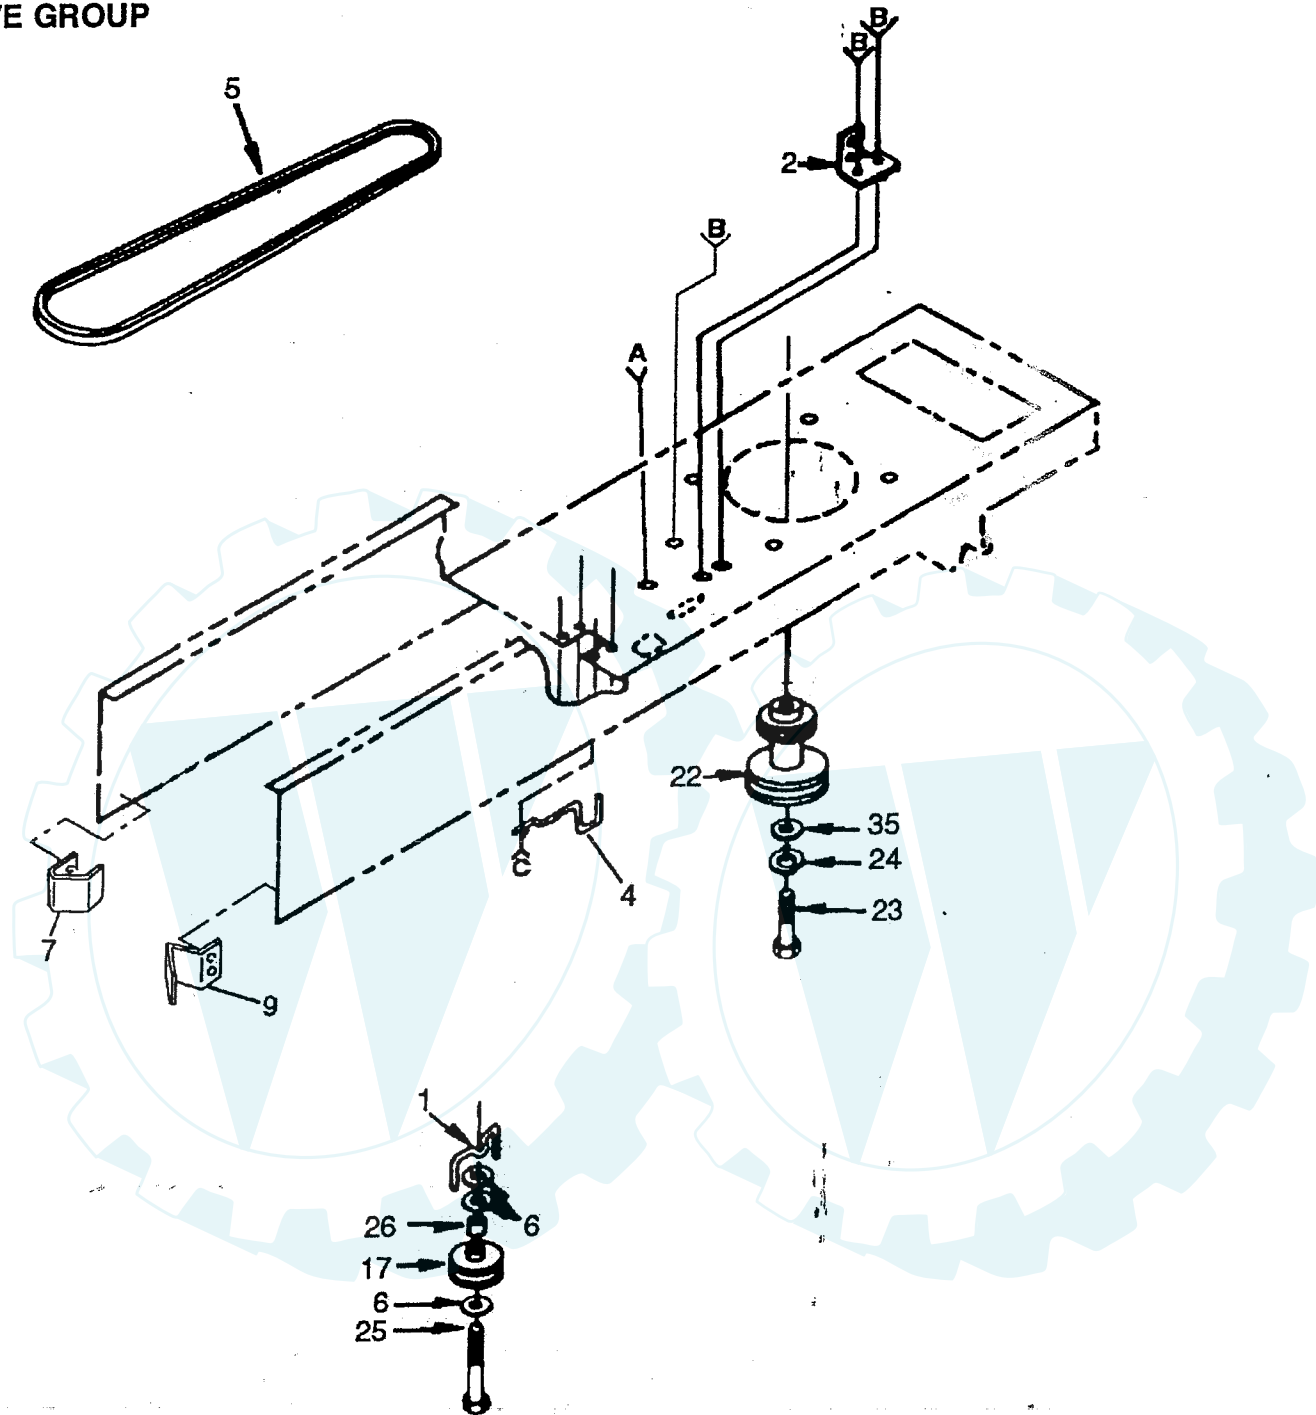

REPAIR PARTS

www.ersatzteil-service.de

12.5 HP 38" RIDING LAWN TRACTOR - - MODEL NO. LT125 (6 3D)

DRIVE GROUP

REPAIR PARTS

12.5 HP 38" RIDING LAWN TRACTOR - - MODEL NO. LT125 (H12538D)

DRIVE GROUP

KEY NO.	PART NO.	DESCRIPTION	KEY NO.	PART NO.	DESCRIPTION
1	532109070	Keeper, Belt	22	532131002	Pulley, Engine
2	532109236	Bracket, Switch	23	871170768	Bolt, Hex 7/16-20 x 4-1/4 G5
3	817021008	Screw, Tap. Hex Hd. #10-24 x 1/2	24	810040700	Washer, Lock
4	532129921	Keeper, Belt, Engine	25	874760644	Bolt, Hex 3/8-16 x 2-3/4
5	532109907	V-Belt, Drive	26	532124965	Spacer
6	81911312	Washer 13/32 x 13/16 x 12 Ga.	34	874760616	Bolt, Hex 3/8-16 x 1
7	532127275	Keeper, Belt L.H.	35	532126197	Washer 1-1/2 x 15/32 x .250
9	532127274	Keeper, Belt R.H.			
10	87361100	Nut, Crownlock 3/8-16			
17	532123074	Idler, Flat			

NOTE: All component dimensions given in U.S. inches.
1 inch = 25.4 mm