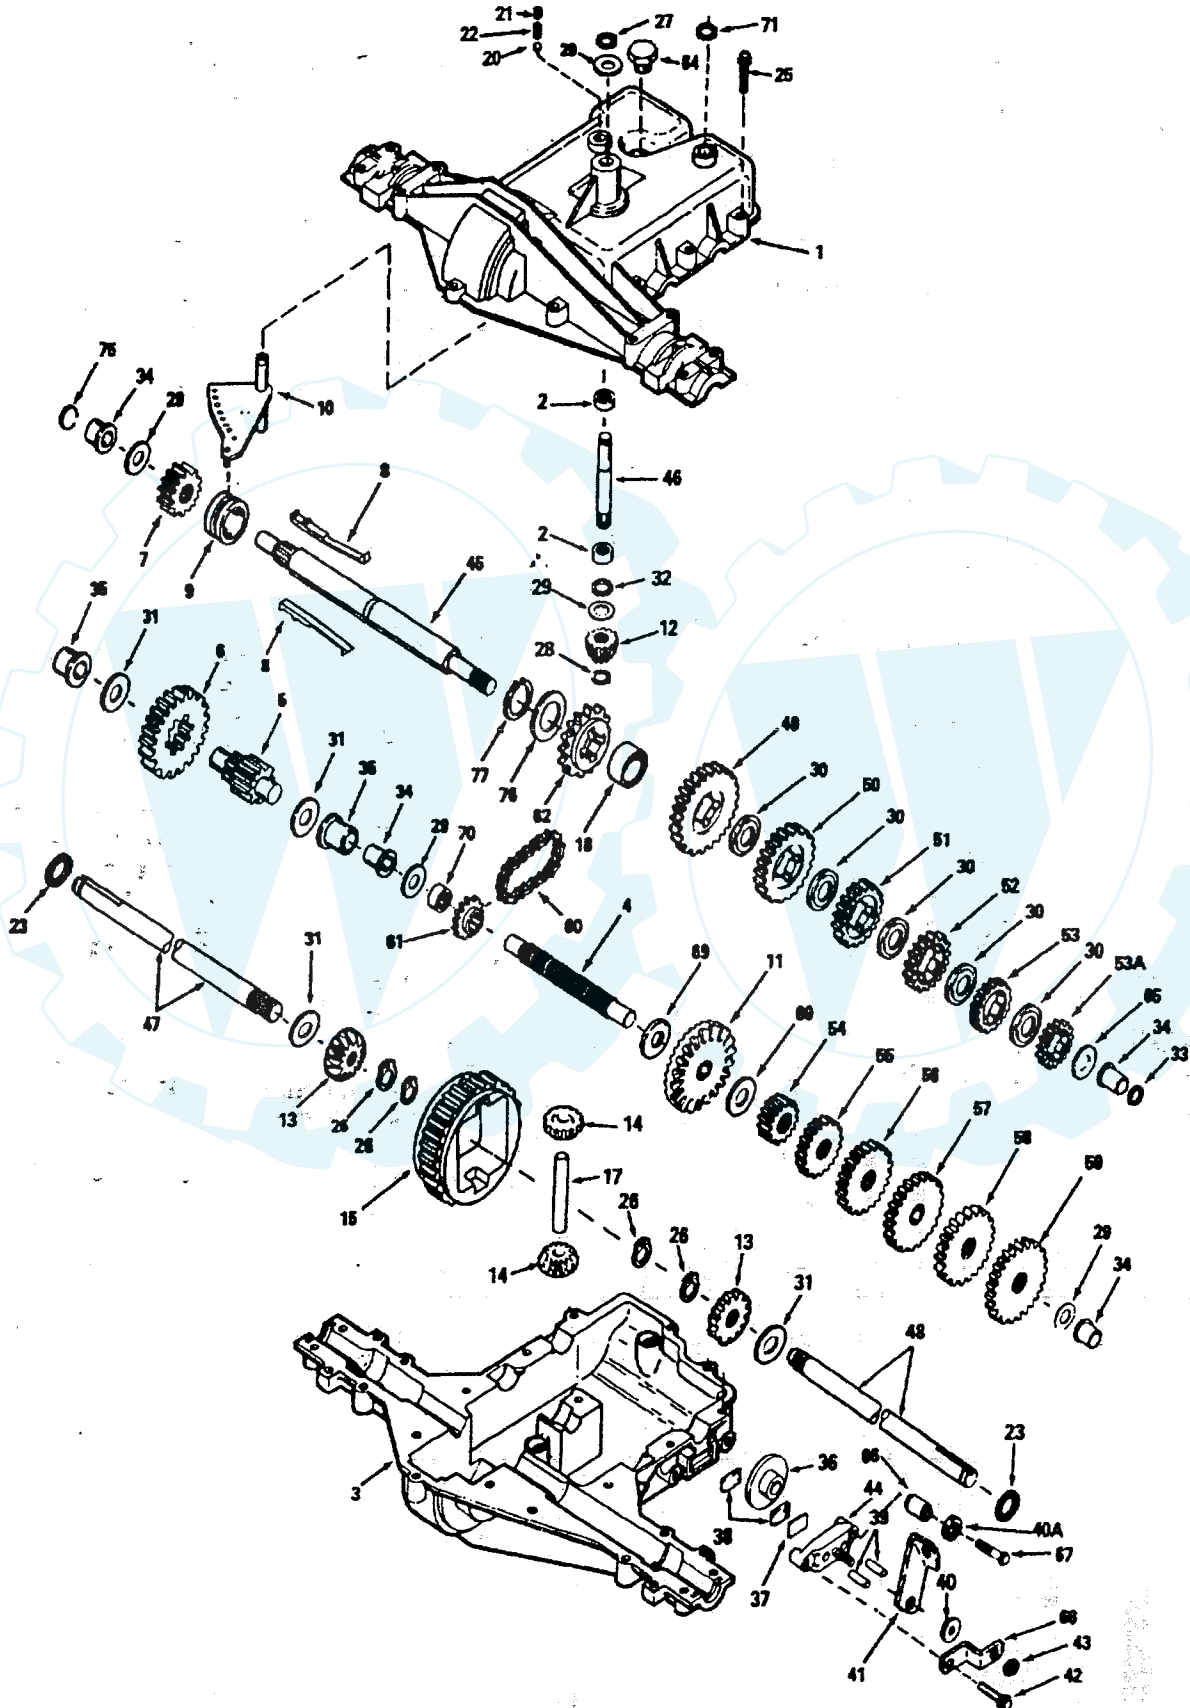

REPAIR PARTS

12.5 HP 38" RIDING LAWN TRACTOR - - MODEL NO. LT125 (H12538D)

TRANSAXLE PEERLESS - - MODEL NO. 930-010

REPAIR PARTS

www.ersatzteil-service.de

12.5 HP 38" RIDING LAWN TRACTOR - - MODEL NO. LT125 (H12538D)

TRANSAXLE PEERLESS - - MODEL NO. 930-010

REF PART NO. NO.	DESCRIPTION	REF PART NO. NO.	DESCRIPTION	
1	772108	40A	792128	Washer, Flat
2	780086	41	790047	Lever, Brake
3	770102	42	792073	Screw, Flanged Hex Head, Thread Forming 1/4-20 x 1-1/4
4	776260	43	792075	Locknut 5/16-24
5	776219	44	790025	Holder, Brake Pad
6	778139	45	776315A	Shaft, Brake, 4-Keyed
7	778136	46	776135	Shaft, Input
8	792136	47	774690	Axle, 11-15/16"
9	784352	48	774691	Axle, 16-1/2"
10	784355	49	778191	Gear, Spur 37 Teeth
11	778229	50	778125	Gear, Spur 35 Teeth
12	778113A	51	778124A	Gear, Spur 30 Teeth
13	778221	52	778123A	Gear, Spur 25 Teeth
14	778068	53	778122A	Gear, Spur 22 Teeth
15	778260	53A	778209	Gear, Spur 19 Teeth
17	786139	54	778230	Gear, Spur 12 Teeth
18	786102	55	773151	Gear, Spur 15 Teeth
20	792077	56	778126A	Gear, Spur 20 Teeth
21	792078	57	778127A	Gear, Spur 25 Teeth
22	792079	58	778128A	Gear, Spur 28 Teeth
23	788061	59	778163	Gear, Spur 31 Teeth
25	792073	60	786081	Chain, Roller (Number 41 Chain, 24 Links)
26	792125	61	786082	Sprocket 9 Teeth
27	792035	62	786123	Sprocket 18 Teeth
28	788040	64	792074	Plug, Hex Head, Threaded 9/16-18
29	780072	65	780109	Washer, Thrust
30	780108	66	786067	Spacer
31	780001	67	792085	Screw, Flanged Hex Head, Thread Forming 1/4-20 x 2-1/4
32	792001	68	786086	Bracket, Brake Lever
33	788051	69	780051	Washer, Thrust
34	780105A	70	786118	Spacer
35	780118A	71	788069	Seal, Square Cut
36	790003	75	786116	Disk
37	790007	76	780090	Washer, Thrust
38	790006	77	788075	Ring, Retaining
39	786026			
40	792076			

NOTE: All component dimensions given in U.S. inches
1 inch = 25.4 mm

NOTE: All components must be ordered through Peerless.