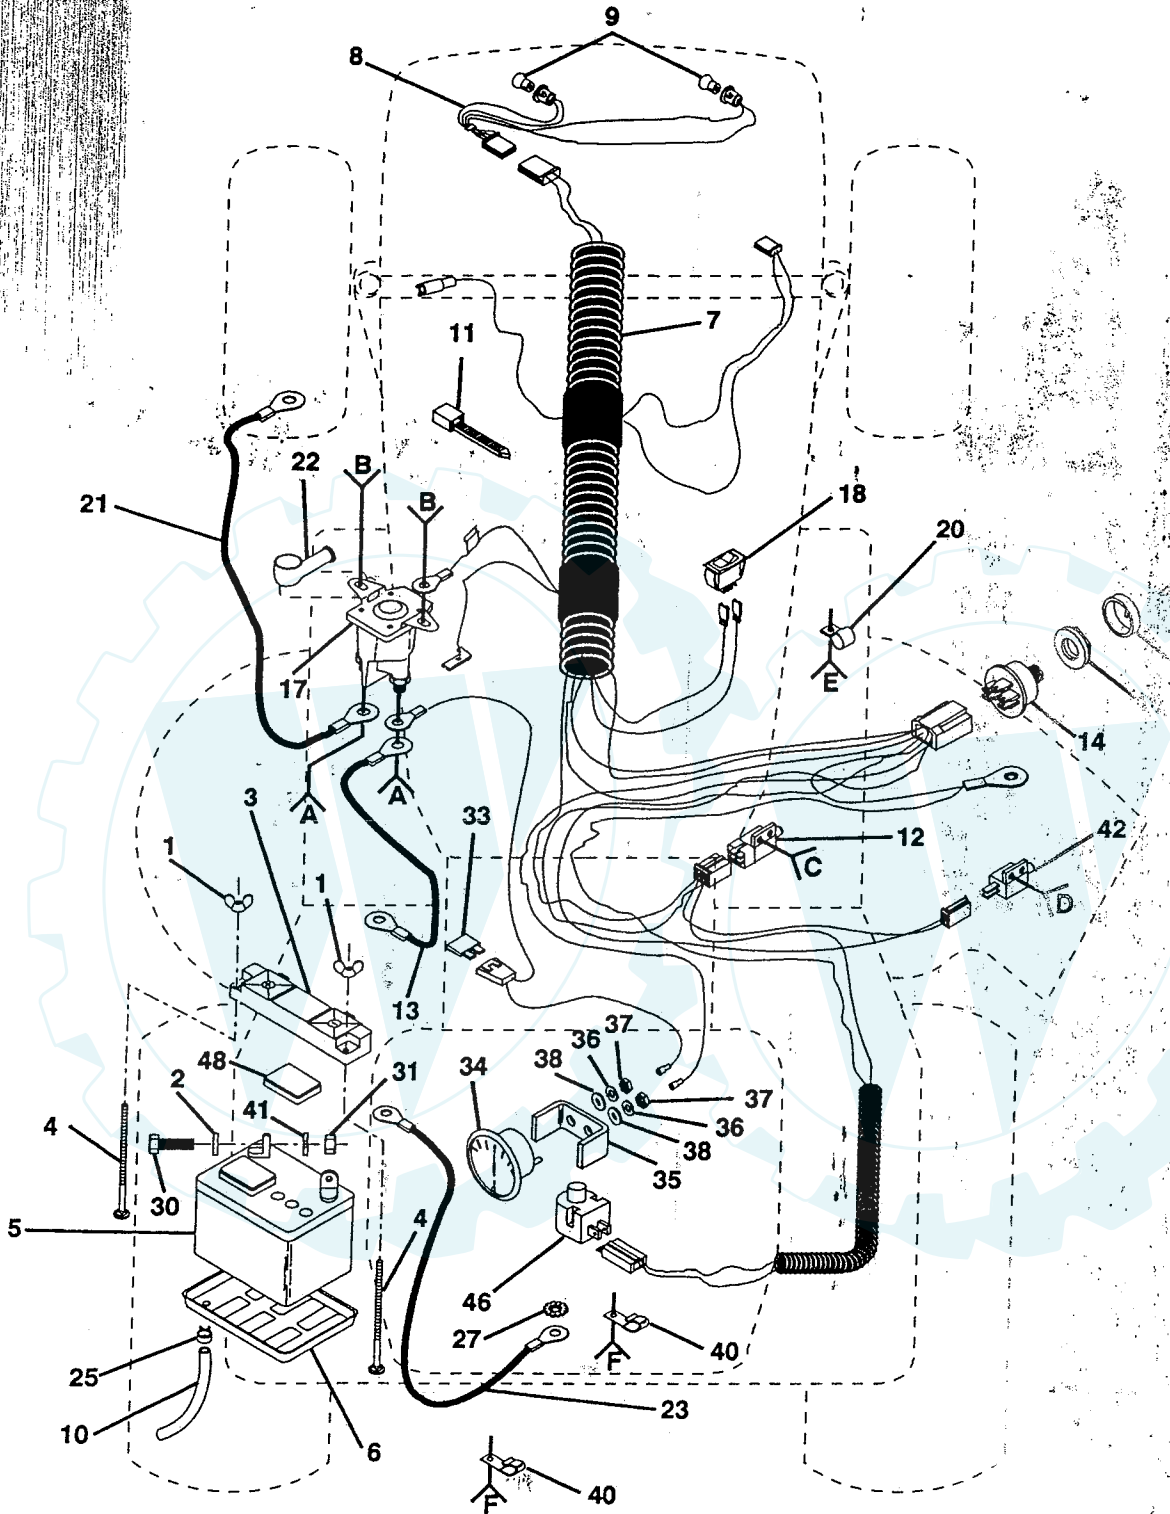

REPAIR PARTS

www.ersatzteil-service.de

12.5 HP 38" RIDING LAWN TRACTOR -- MODEL NO. LT125 (H: 3D)

A	B	C	D	E	F

Der Ersatzteilspezialist im Internet.

REPAIR PARTS

12.5 HP 38" RIDING LAWN TRACTOR - - MODEL NO. LT125 (H12538D)

ELECTRICAL

KEY NO.	PART NO.	DESCRIPTION	KEY NO.	PART NO.	DESCRIPTION
1	532121203	Wing Nut 1/4 - 20	26	874641008	Slotted Pan Head Screw #10-32
2	819091070	Washer 9/32 x 5/8 x16 Ga.	27	811050600	Washer, Lock Ext. Tooth
3	532102476	Terminal Guard	28	874780408	Bolt, Hex 1/4 - 20 x 1/2 Gr. 5
4	872240160	Carriage Bolt 1/4 - 20 x 7-1/2	29	873510400	Nut, Keps, Hex 1/4- 20
5	532121265	Battery (Shipped Dry, Purchase Battery Acid Locally)	30	874760412	Bolt, Hex 1/4 - 20 x 3/4
6	532124886	Battery Tray	31	873220400	Nut, Hex 1/4 - 20
7	532132641	Ignition Harness	32	811050400	Washer, Lock 1/4 - 20 Ext. Tooth
8	532121441	Harness, Light Socket	33	532108824	Fuse
9	532121133	Light Bulb	34	532124900	Ammeter
10	532124924	Tube, Battery Tray	35	532131708	Bracket, Ammeter
11	532121756	Cable Tie	36	810101000	Washer, Lock Ext. 3/4
12	532101553	Switch, Interlock, Attachment Clutch	37	873911000	Nut
13	532124770	Cable, Battery (Battery to Solenoid)	38	819070818	Washer, 7/32 x 1/2 x 18 Ga
14	532125104	Switch, Ignition	40	532124995	Clip, Insulated
15	532124211	Nut, Ignition	41	810040400	Lock Washer 1/4
16	532122147	Key	42	532104445	Switch, Interlock, Clutch Pedal
17	532102081	Solenoid	43	871031008	Screw, Hex Washer Head
18	532110712	Switch, Light	44	873350400	Nut, Keps #10-32 UNF
19	873690400	Nut, Crownlock 1/4 - 20	45	532123620	Cover, Switch Key
20	532124967	Clip Wire	46	532121305	Switch, Plunger
21	532124780	Cable, Battery (Solenoid to Starter)	47	817021008	Screw, Hex Tapping #10-24 x 1/2
22	532131563	Terminal Cover (For Solenoid)	48	532121264	Battery Caps Set
23	532124773	Cable, Battery (Battery to Ground)	50	810090400	Washer, Lock 1/4
24	874780408	Screw 10/32 x 1/2 Pan Head UNF	51	873951000	Nut, Keps
25	532109396	Clamp, Hose			

NOTE: All component dimensions given in U.S. inches.
1 inch = 25.4 mm