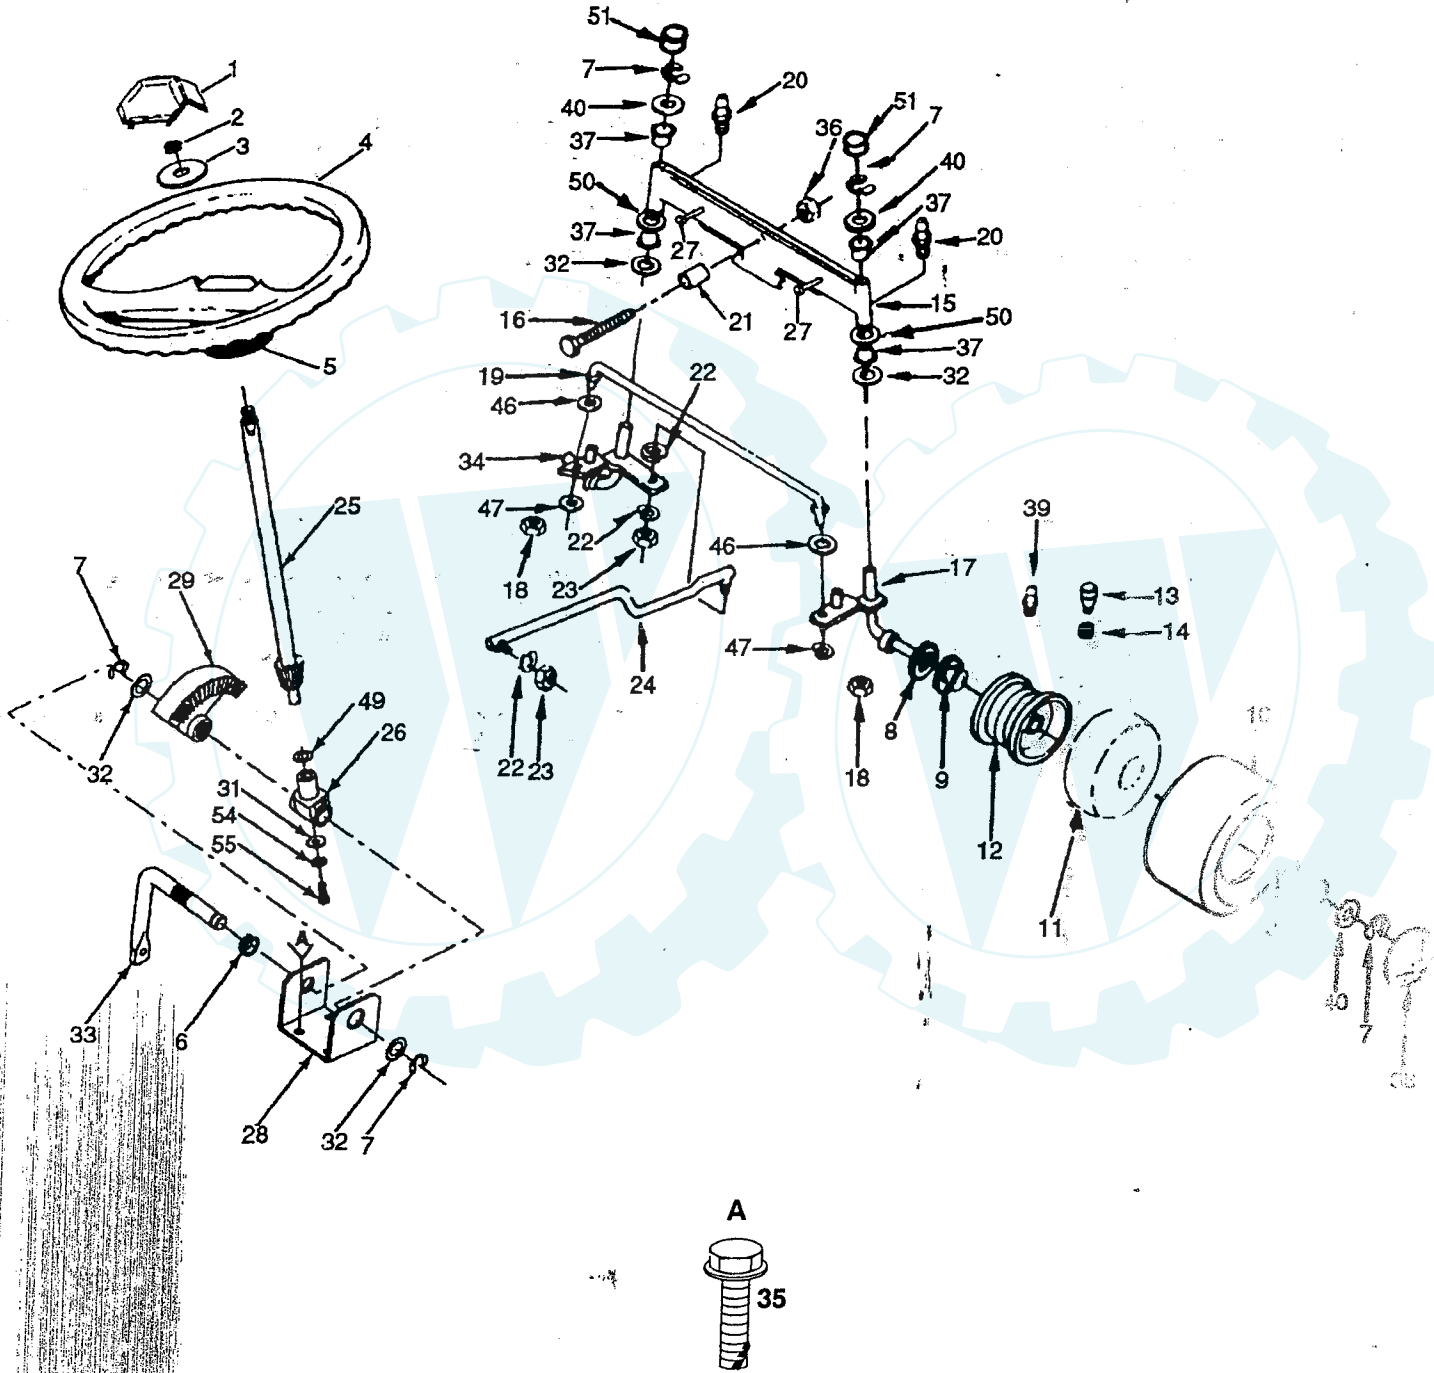

STEERING, FRONT AXLE AND WHEELS

REPAIR PARTS

www.ersatzteil-service.de

12.5 HP 38" RIDING LAWN TRACTOR - - MODEL NO. LT125 (H12538D)

STEERING, FRONT AXLE AND WHEELS

KEY NO.	PART NO.	DESCRIPTION	KEY NO.	PART NO.	DESCRIPTION
1	532124416	Insert, Steering Wheel	25	532128758	Shaft, Steering
2	873940800	Nut, Hex Jam Toplock 1/2-20	26	532124035	Support Shaft
3	532100712	Washer 17/32 x 2-1/4 x .160	27	532132624	Pin, Axle
4	532124415	Steering Wheel	28	532124036	Bracket Assembly, Steering
5	532100711	Adapter, Steering Wheel	29	532124034	Gear, Sector
6	532109816	Nyliner, Snap-in	31	532126684	Washer, Shim
7	812000029	Ring, Klip	32	532124931	Bearing, Thrust
8	532121749	Washer 25/32 x 1-1/4 x 16 Ga.	33	532127051	Shaft, Pitman
9	532124959	Bearings, Wheel, Front	34	532130460	Spindle Assembly, L.H.
10	532106222	Tire	35	817490612	Screw, Hex Washer Hd. Thread Forming Type TT 3/8-16 x 3/4
11	532059904	Tube, Tire (Optional Service Item Only)	36	873601000	Nut, Flange 5/8 - 11
12	532125102	Rim Assembly (Inc. 2 each Key No. 9)	37	532124937	Bearing
13	532065139	Stem, Valve	38	532124577	Cover, Wheel
14	532059192	Cap, Valve	39	532124957	Fitting, Grease
15	532108075	Axle Assembly, Front	40	532121748	Washer 25/32 x 1-5/8 x 16 Ga.
16	874011056	Bolt, Hex 5/8-11UNC x 3-1/2	46	819111216	Washer 11/32 x 3/4 x 16 Ga.
17	532130459	Spindle Assembly, R.H.	47	810040500	Washer, Lock 1/4
18	873810500	Nut, Hex Nylon 5/16-24 UNF	49	532057079	Washer
19	532130467	Tie Rod	50	819272016	Washer 27/32 x -1/4 x 16 Ga.
20	532124836	Fitting, Grease	51	532121232	Spindle Cap
21	532110438	Spacer Bearing, Front Axle	54	810040400	Washer, Lock
22	810040600	Lock Washer 3/8	55	871070410	Screw, Socket Hex
23	873610600	Nut, Hex 3/8-24			
24	532130468	Drag Link			

NOTE: All component dimensions given in U.S. inches.
1 inch = 25.4 mm