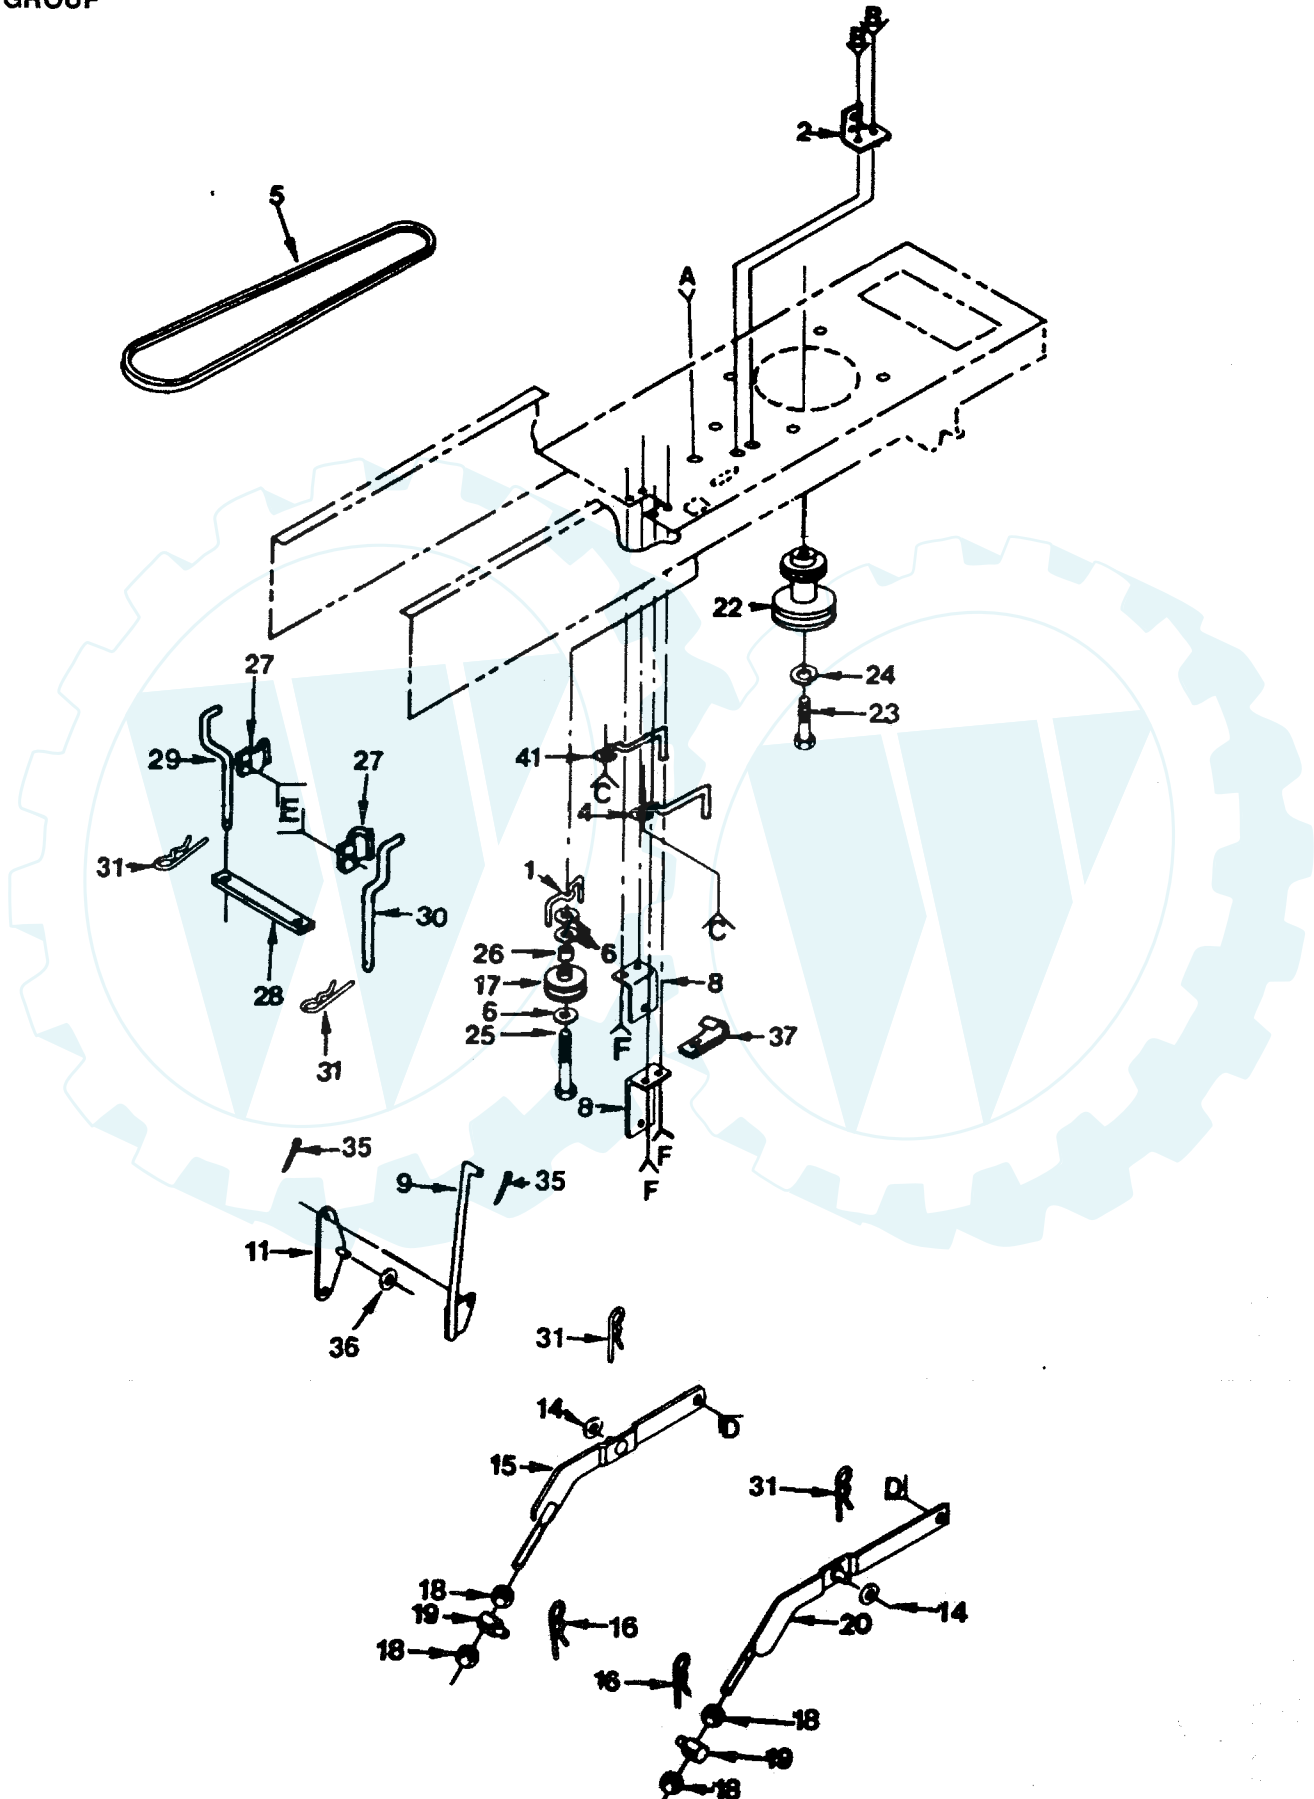

REPAIR PARTS

12.5 HP 38" RIDING LAWN TRACTOR - - MODEL NO. LT125
DRIVE GROUP

REPAIR PARTS

12.5 HP 38" RIDING LAWN TRACTOR - - MODEL NO. LT125

DRIVE GROUP

KEY NO.	PART NO.	DESCRIPTION	KEY NO.	PART NO.	DESCRIPTION
1	532109070	Keeper, Belt	23	871130720	Bolt, Hex 7/16 - 20 x 1 - 1/4 G8
2	532108236	Bracket, Switch	24	810040700	Washer, Lock
3	817021008	Screw, Tap. Hex Hd. #10 - 24 x 1/2	25	874760644	Bolt, Hex 3/8 - 16 x 2 - 3/4
4	532105730	Keeper, Belt, Engine	26	532124965	Spacer
5	532125907	V-Belt, Drive	27	532106190	Clamp
6	819131312	Washer 13/32 x 13/16 x 12 Ga.	28	532123770	Strap, Locater
8	532106444	Bracket, Bellcrank	29	532123662	Keeper, Belt, L.H.
9	532108451	Rod Assembly, Clutch Primary	30	532123663	Keeper, Belt, R.H.
10	873680600	Nut, Crownlock 3/8 - 16	31	532124961	Spring, Retainer
11	532109728	Bellcrank Assembly	32	874760512	Bolt, Hex 5/16 - 18 x 3/4
12	874760612	Bolt, Hex 3/8 - 16 x 3/4	33	873680500	Locknut 5/16 - 18
14	819171516	Washer 17/32 x 15/16 x 16 Ga.	34	874760616	Bolt, Hex 3/8 - 16 x 1
15	532121599	Arm Assembly, Suspension, L.H.	35	876020412	Pin, Cotter 1/8 x 3/4
16	532124960	Retainer, Spring	36	819131410	Washer, 13/32 x 7/8 x 10 Ga.
17	532123674	Idler, Flat	37	532124898	Clip, Insulated
18	873220800	Nut, Hex 1/2-13	38	532110739	Washer, Spring
19	532106308	Trunnion, Lift Lower	39	873980600	Locknut, Flange 3/8
20	532121598	Arm Assembly, Suspension R.H.	41	532121218	Keeper, Belt, Engine
21	532105848	Bolt, Shoulder 3/8 - 16			
22	532105731	Pulley, Engine			

NOTE: All component dimensions given in U.S. inches.
1 inch = 25.4 mm