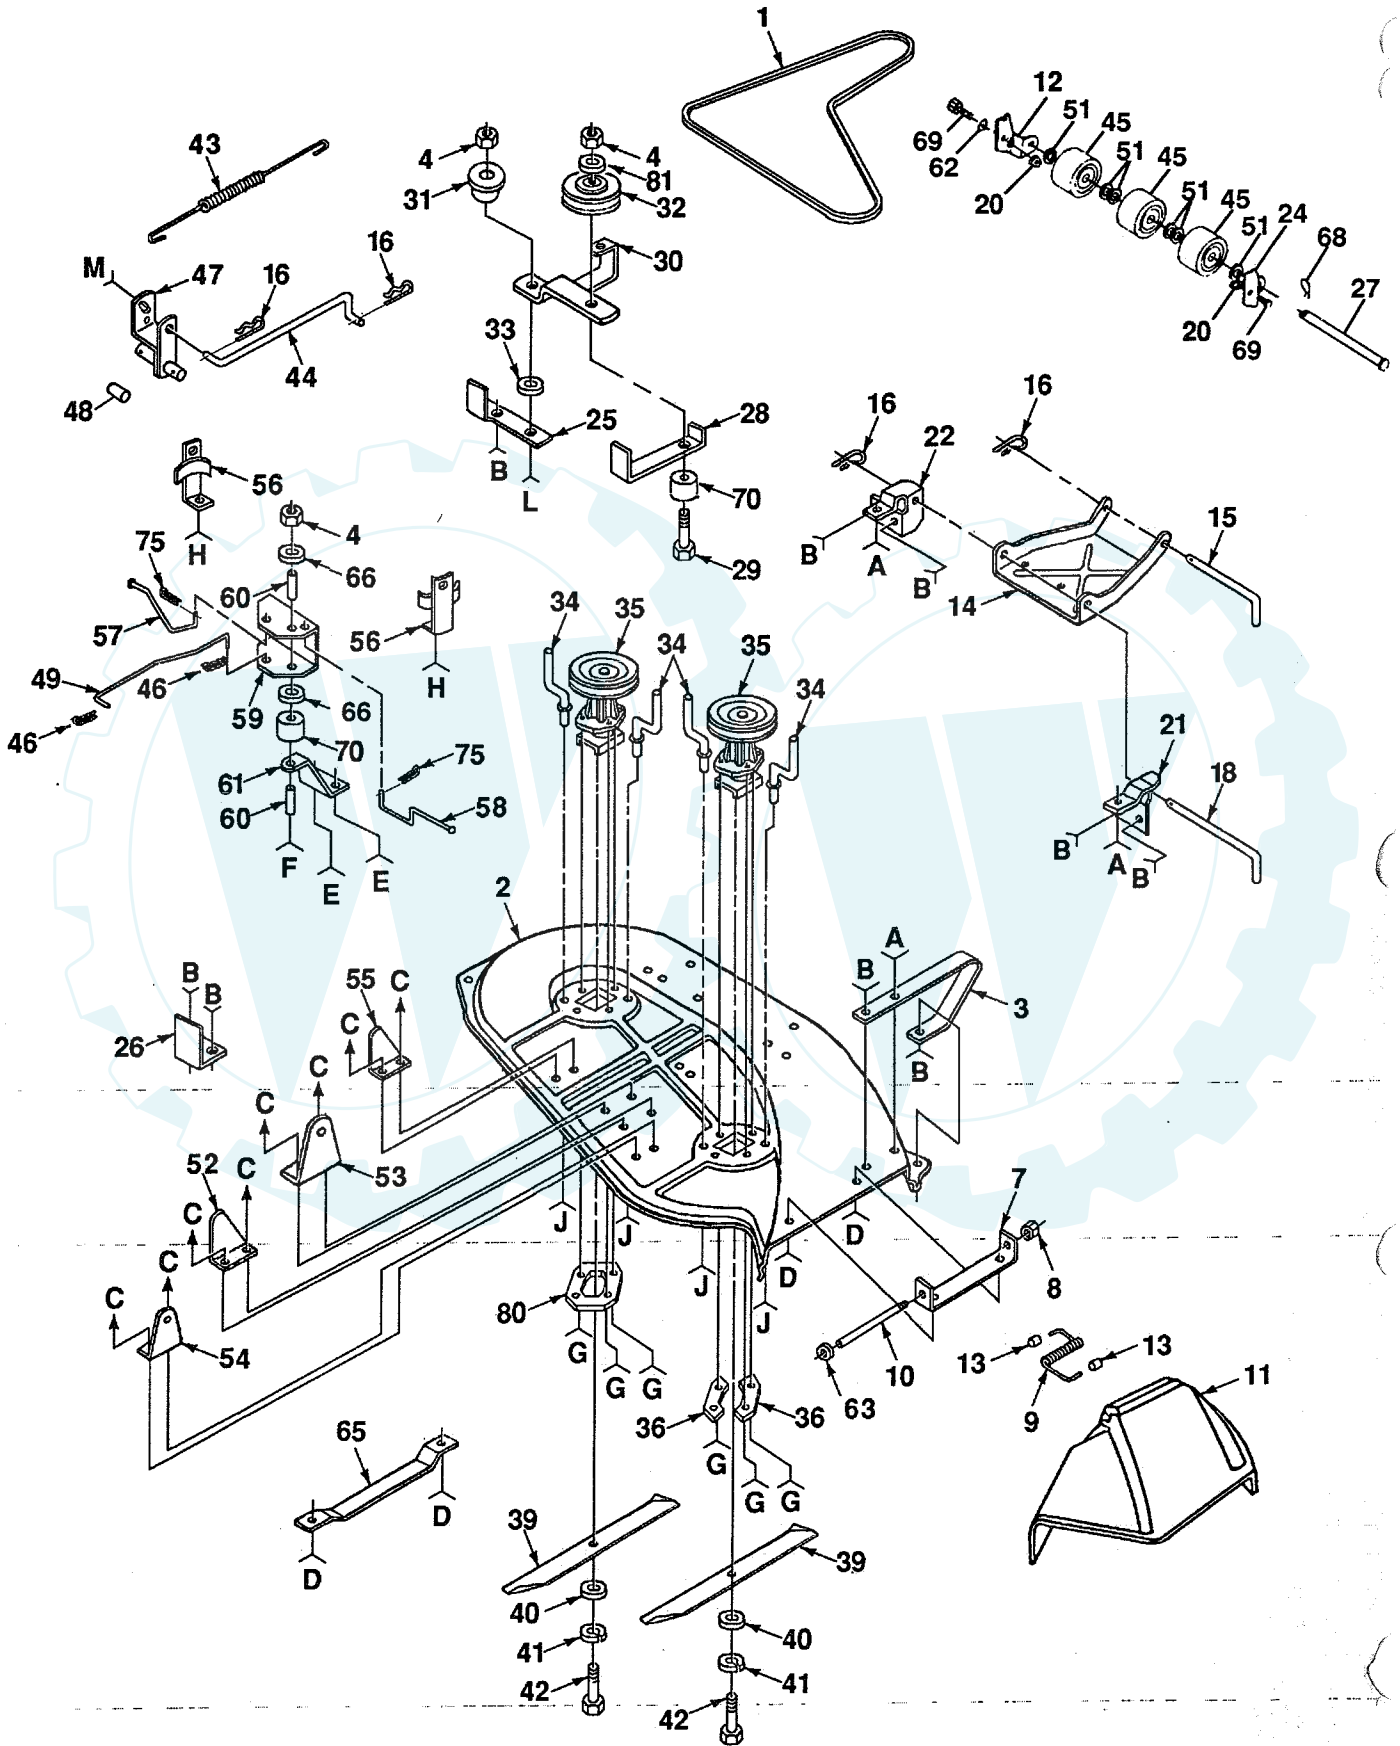

REPAIR PARTS

12.5 HP 38" RIDING LAWN TRACTOR -- MODEL NO. LT125
MOWER

REPAIR PARTS

12.5 HP 38" RIDING LAWN TRACTOR - - MODEL NO. LT125

MOWER

KEY NO.	PART NO.	DESCRIPTION	KEY NO.	PART NO.	DESCRIPTION
1	532106085	V-Belt	42	874610624	Bolt, Hex 3/8 - 24 x 1 -1/2 Gr. 5
2	532121259	Housing	43	532108250	Spring, Ext.
3	532124962	Runner R.H.	44	532108235	Rod, Clutch, Mower
4	873680600	Locknut 3/8 - 16	45	532109729	Roller, Nose
5	819111216	Washer 11/32 x 3/4 x 16 Ga.	46	876020616	Pin, Cotter 3/16 x 1
6	872140505	Bolt, Carr. 5/16-18 x 5/8	47	532124066	Assembly, Rock Shaft
7	532105896	Bracket, Deflector	48	532124915	Spacer 1/2 x 9/16
8	532110452	Push Nut	49	532108247	Rod, Brake, Primary
9	532106734	Spring, Deflector	50	872140606	Bolt, Carriage 3/8 - 16 x 3/4
10	532106735	Rod, Hinge	51	819151610	Washer 15/32 x 1 x 10 Ga.
11	532106736	Deflector, Shield	52	532108243	Bracket, Pivot R.H.
12	532109646	Bracket, Nose Roller L.H.	53	532108241	Bracket, Pivot L.H.
13	532105304	Cap	54	532105857	Bracket, Susp., Rear R.H.
14	532105662	Link, Parallel	55	532108673	Bracket, Susp., Rear L.H.
15	532105744	Pin, Hinge, Front	56	532106578	Brake Assembly
16	532124961	Spring, Retainer	57	532106463	Rod, Brake, Secondary L.H.
18	532109835	Pin, Hinge, Rear	58	532108249	Rod, Brake, Secondary R.H.
20	873680500	Locknut 5/16 - 18	59	532106456	Bracket, Brake, Pivot
21	532109598	Bracket, Lift R.H.	60	532100672	Spacer, Brake
22	532109597	Bracket, Lift L.H.	61	532100673	Bracket, Support
23	872140506	Bolt, Carriage 5/16 - 18 x 3/4	62	819161616	Washer 1/2 x 1 x 16 Ga.
24	532109647	Bracket, Nose Roller R.H.	63	819111016	Washer 11/32 x 5/8 x 16 Ga.
25	532109503	Support, Arm	64	874760688	Bolt 3/8 - 16 x 5 - 1/2
26	532109504	Stop, Deck, Front	65	532125074	Runner L.H.
	532109776	Pin, Pivot	66	819131614	Washer 13/32 x 1 x 14 Ga..
	532126756	Guide, Belt	67	872140610	Bolt, Carriage 3/8 - 16 x 1-1/4
29	874760632	Bolt 3/8 - 16 x 2	68	876020412	Pin, Cotter 1/8 x 3/4
30	532127163	Arm, Idler Assembly	69	874760512	Bolt, Hex Hd. 5/16 - 18 UNC x 3/4
31	532106902	Spacer	70	532122314	Spacer
32	532123688	Pulley, Idler	75	876020308	Pin, Cotter 3/32 x 1/2
33	532106513	Washer, Wear 1/16	76	872110506	Bolt, Carriage 5/16 - 18 x 3/4
34	532102669	Keeper, Belt	77	874760412	Bolt Hex 1/4 x 20 x 3/4
35	532121676	Mandrel, Assembly	78	532109893	Washer, Special
36	532100668	Plate, Support, Mandrel	79	873680400	Locknut 1/4-20
37	817490614	Screw, Hex Washer Hd. 3/8 - 16 x 7/8	80	532110445	Plate, Support L.H.
38	817490620	Screw, Hex Washer Hd. 3/8 - 16 x 1-1/4	81	819131316	Washer, 13/32 x 13/16 x 16 Ga.
	532121263	Blade	--	532123928	Mower Deck, Complete
	819132012	Washer 13/32 x 1 - 1/4 x 12 Ga.	--	532105814	Decal, V-Belt Mower Drive
41	810030600	Washer, Lock 3/8	--	532121349	Decal, Danger Warning
			--	532109820	Decal, Instruction Caution

NOTE: All component dimensions given in U.S. inches.
1 inch = 25.4 mm