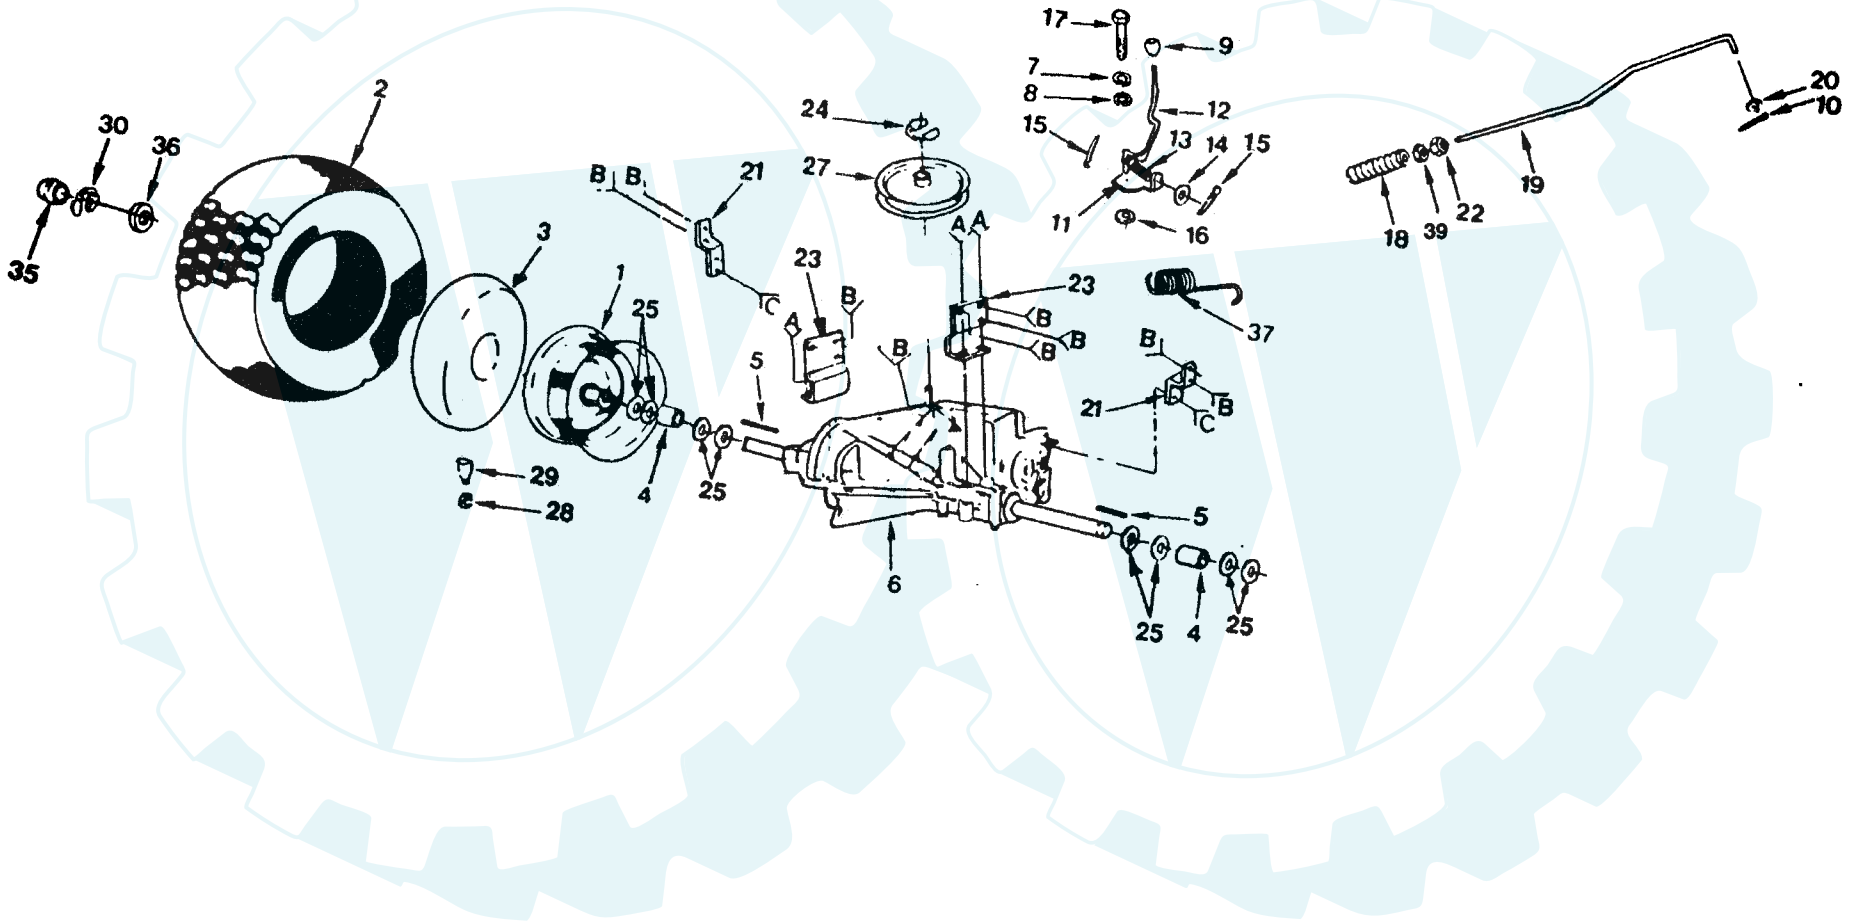

REPAIR PARTS

www.ersatzteil-service.de

12.5 HP 38" RIDING LAWN TRACTOR - - MODEL NUMBER LT125 TRANSAXLE AND REAR WHEEL

38

REPAIR PARTS

12.5 HP 38" RIDING LAWN TRACTOR -- MODEL NUMBER LT125

www.ersatzteil-service.de

TRANSAXLE AND REAR WHEEL

KEY PART
NO. NO. DESCRIPTION

1	532124999	Rim Assembly
2	532106268	Tire
3	532124926	Tube, Tire
4	532109502	Spacer, Split
5	532123583	Key, Square 3/16 x 2
6	532120898	Transaxle 6 Speed
7	810040400	Washer, Lock 1/4
8	819091210	Washer 9/32 x 3/4 x 10 Ga.
9	532121274	Knob, Control
10	876020412	Cotter Pin 1/8 x 3/4
11	532106919	Plate, Rod, Shift
12	532121728	Rod, Shifter
13	532105700	Spring, Torsion
14	819151216	Washer 15/32 x 3/4 x 16 Ga.
15	876020416	Pin, Cotter 1/8 x 1
16	532105701	Washer, Shift Plate
17	871040412	Bolt, Hex 1/4-28 x 3/4 Gr. 8
18	532106888	Spring, Rod, Brake
19	532110437	Rod, Brake
20	819131316	Washer 13/32 x 13/16 x 16 Ga.
21	532121520	Strap, Torque

KEY PART
NO. NO. DESCRIPTION

22	873350600	Nut, Hex Jam 3/8-16
23	532109167	Bracket, Transaxle
24	812000028	Ring, Retainer
25	532121749	Washer 25/32 x 1-1/4 x 16 Ga.
27	532123666	Pulley, Input Transaxle
28	532059192	Cap, Valve
29	532065139	Stem, Valve
30	812000001	E-Ring
31	874760644	Bolt, Hex 3/8-16 x 2-3/4
32	873680600	Nut, 3/8-16
33	874760612	Bolt, Hex 3/8-16 x 3/4
34	817490512	Screw Hex Washer Hd. Thd. Form. Type TT 5/16-18 UNC x 3/4
35	532104757	Cap, Axle
36	532121748	Washer 25/32 x 1-5/8 x 16 Ga.
37	532110422	Spring, Brake Return
39	873800600	Locknut, Hex W/Wsh. 3/8-16 UNC

NOTE: All component dimensions given in U.S. inches.
1 inch = 25.4 mm