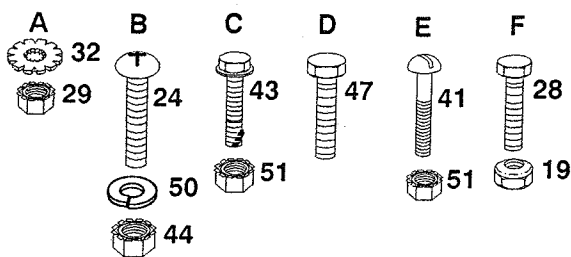

NOTE: All component dimensions given in U.S. inches.
1 inch = 25.4 mm