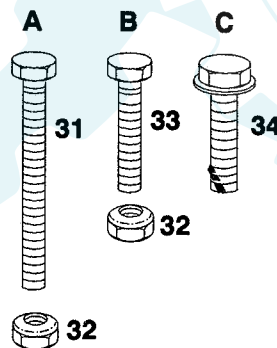

# REPAIR PARTS

### TRANSAXLE AND REAR WHEEL

KEY PART  
NO. NO. DESCRIPTION

1	532124999	Rim Assembly
2	532106268	Tire
3	532124926	Tube, Tire
4	532109502	Spacer, Split
5	532123583	Key, Square 3/16 x 2
6	532120898	Transaxle 6 Speed
7	810040400	Washer, Lock 1/4
8	819091210	Washer 9/32 x 3/4 x 10 Ga.
9	532121274	Knob, Control
10	876020412	Cotter Pin 1/8 x 3/4
11	532106919	Plate, Rod, Shift
12	532121728	Rod, Shifter
13	532105700	Spring, Torsion
14	819151216	Washer 15/32 x 3/4 x 16 Ga.
15	876020416	Pin, Cotter 1/8 x 1
16	532105701	Washer, Shift Plate
17	871040412	Bolt, Hex 1/4-28 x 3/4 Gr. 8
18	532106888	Spring, Rod, Brake
19	532110437	Rod, Brake
20	819131316	Washer 13/32 x 13/16 x 16 Ga.
21	532121520	Strap, Torque

KEY PART  
NO. NO. DESCRIPTION

22	873350600	Nut, Hex Jam 3/8-16
23	532109167	Bracket, Transaxle
24	812000028	Ring, Retainer
25	532121749	Washer 25/32 x 1-1/4 x 16 Ga.
27	532123666	Pulley, Input Transaxle
28	532059192	Cap, Valve
29	532065139	Stem, Valve
30	812000001	E-Ring
31	874760644	Bolt, Hex 3/8-16 x 2-3/4
32	873680600	Nut, 3/8-16
33	874760612	Bolt, Hex 3/8-16 x 3/4
34	817490512	Screw Hex Washer Hd. Thd. Form. Type TT 5/16-18 UNC x 3/4
35	532104757	Cap, Axle
36	532121748	Washer 25/32 x 1-5/8 x 16 Ga.
37	532110422	Spring, Brake Return
39	873800600	Locknut, Hex W/Wsh. 3/8-16 UNC

NOTE: All component dimensions given in U.S. inches.  
1 inch = 25.4 mm