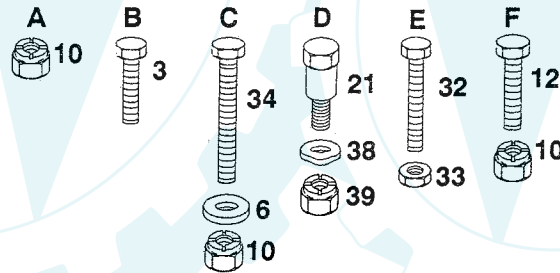

DRIVE GROUP

KEY NO.	PART NO.	DESCRIPTION	KEY NO.	PART NO.	DESCRIPTION
1	532109070	Keeper, Belt	23	871130720	Bolt, Hex 7/16 - 20 x 1 - 1/4 G8
2	532108236	Bracket, Switch	24	810040700	Washer, Lock
3	817021008	Screw, Tap. Hex Hd. #10 - 24 x 1/2	25	874760644	Bolt, Hex 3/8 - 16 x 2 - 3/4
4	532105730	Keeper, Belt, Engine	26	532124965	Spacer
5	532125907	V-Belt, Drive	27	532106190	Clamp
6	819131312	Washer 13/32 x 13/16 x 12 Ga.	28	532123770	Strap, Locater
8	532106444	Bracket, Bellcrank	29	532123662	Keeper, Belt, L.H.
9	532108451	Rod Assembly, Clutch Primary	30	532123663	Keeper, Belt, R.H.
10	873680600	Nut, Crownlock 3/8 - 16	31	532124961	Spring, Retainer
11	532109728	Bellcrank Assembly	32	874760512	Bolt, Hex 5/16 - 18 x 3/4
12	874760612	Bolt, Hex 3/8 - 16 x 3/4	33	873680500	Locknut 5/16 - 18
14	819171516	Washer 17/32 x 15/16 x 16 Ga.	34	874760616	Bolt, Hex 3/8 - 16 x 1
15	532121599	Arm Assembly, Suspension, L.H.	35	876020412	Pin, Cotter 1/8 x 3/4
16	532124960	Retainer, Spring	36	819131410	Washer, 13/32 x 7/8 x 10 Ga.
17	532123674	Idler, Flat	37	532124898	Clip, Insulated
18	873220800	Nut, Hex 1/2-13	38	532110739	Washer, Spring
19	532106308	Trunnion, Lift Lower	39	873980600	Locknut, Flange 3/8
20	532121598	Arm Assembly, Suspension R.H.	41	532121218	Keeper, Belt, Engine
21	532105848	Bolt, Shoulder 3/8 - 16			
22	532105731	Pulley, Engine			

NOTE: All component dimensions given in U.S. inches.
1 inch = 25.4 mm