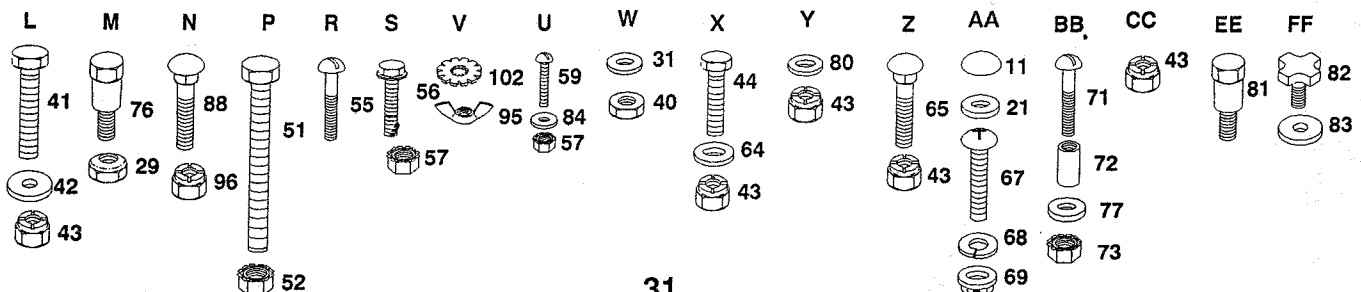

KEY NO.	PART NO.	DESCRIPTION	KEY NO.	PART NO.	DESCRIPTION
1	810040400	Washer, Lock 1/4	55	817431008	Screw, Hex Head Self Tapping #10-16 x 1/2 Type B
2	873510400	Nut, Hex Keps 1/4-20	56	874780512	Bolt, Hex 5/16-18 x 3/4 Gr. 5
3	532124905	Panel, Side L.H.	57	873510500	Nut, Keps 5/16-18
4	532124948	Plate, Dashboard	58	532105509	Bracket Assembly, Fender
5	532124182	Dashboard	59	874180512	Screw, Truss Hd. 5/16-18 x 3/4
6	532104783	Dash, Lower	62	532121441	Guide, Belt, Lower, Engine, Pulley, R.H.
7	532127321	Grill Assembly	63	532121794	Cover, Access
8	532106965	Plate, Support, Battery	64	819132012	Washer 13/32 x 1-1/4 x 12 Ga.
9	532104786	Support Assembly, Dash	65	872140606	Bolt, Carriage 3/8-16 x 3/4
10	532104915	Foam, Strip	66	532108256	Pad, Footrest
11	532110356	Cap, Snap	67	874191008	Screw, Cross Recess Pan Hd. Mach. #10 - 24 x 1/2
12	532106784	Strap Assembly, Hinge, Rear	68	810071000	Washer, Lock #10
13	532104618	Strap Assembly, Hinge, Front	69	532125004	Nut, Weld
14	532125007	Hood	70	532109808	Latch, Hood
15	532124250	Lens, L.H.	71	874981020	Screw, Machine Cross Recess #10 - 24 x 1 - 1/4
16	532124251	Lens, R.H.	72	532007206	Spacer, Split #10 x 3/4
17	532121610	Bracket Assembly Frame Pivot L.H.	73	873731000	Nut, Keps #10 - 24
18	532127324	Grill	74	532105511	Strap Assembly, Fender
19	532126025	Support, Grill Assembly	75	532126656	Bracket, Pivot, Seat
20	532110852	Bracket Assembly Frame Pivot R.H.	76	532105529	Bolt, Shoulder
21	532110357	Washer, Snap Cap	77	819070818	Washer 7/32 x 1/2 x 18 Ga.
22	532125063	Panel, Side, R.H.	79	532124996	Clip, Fuel Line
23	532106976	Panel, Dash, R.H.	80	819131614	Washer 13/32 x 1 x 14 Ga.
24	532124914	Footrest, R .H.	81	532127018	Bolt, Shoulder 5/16 x 18 UNC x .62
25	532127213	Chassis	82	532120068	Knob - 1/2
26	532121306	Drawbar	83	819171912	Washer 17/32 x 13/16 x 12 Ga.
27	532109665	Panel, Dash,L.H.	84	819111116	Washer 11/32 x 11/16 x 16 Ga.
28	532124899	Footrest, L.H.	88	872170410	Bolt Carriage 1/4 - 20 x 1-1/4
29	873680500	Nut, Crownlock 5/16-18	90	532121251	Foam Strip
30	532124800	Saddle	91	532121250	Spring
31	819091216	Washer 9/32 x 3/4 x 16 Ga.	92	532121249	Spacer
32	532121440	Guide, Bell, Lower, Engine Pulley, L.H.	93	532121246	Bracket, Switch Mount
33	532124720	Bushing, Steering	94	532121248	Snap Bushing
34	532106202	Reflector, Taillight	95	873490400	Wing Nut 1/4-20
36	532124185	Seat	96	532123976	Nut, Hex Large Flange Lock
37	532124892	Fender	102	811030400	Washer, Lock, Int./Ext.1/4
39	532124181	Spring,Seat	--	532124480	Decal, Hood L.H .
40	873220400	Nut, Hex 1/4-20	--	532124481	Decal, Hood, R.H.
41	874760612	Bolt, Hex 3/8-16 x 3/4	--	532124484	Decal, Rear Fender
42	819131312	Washer 13/32 x 13/16 x 12 Ga.	--	532120822	Decal, Operating Instructions, Front Fender
43	873680600	Nut, Crownlock 3/8-16	--	532101892	Decal, Clutch/Brake, Under Footrest
44	874760616	Bolt, Hex 3/8-16 x 1	--	532109821	Decal, Dash
46	532121235	Spacer	--	532109199	Decal, V - Belt Ground Drive, Footrest
47	817490612	Screw, Hex Washer Hd. Thd. Rolling 3/8-16 x 3/4 Type TT	--	532127481	Decal, Side Panel
48	874760440	Bolt, Hex Fin. 1/4-20 x 2-1/2	--	532124483	Decal, Grill
49	532123481	Bolt, Shoulder 1/4-20			
50	873680400	Nut, Crownlock 1/4-20			
51	874760620	Bolt, Hex 3/8-16 x 1-1/4			
52	873510600	Nut, Keps 3/8-16			
53	817490608	Screw, Hex Washer Hd. Thd. Forming 3/8-16 x 1/2 Type TT			
54	532124294	Pan, Seat