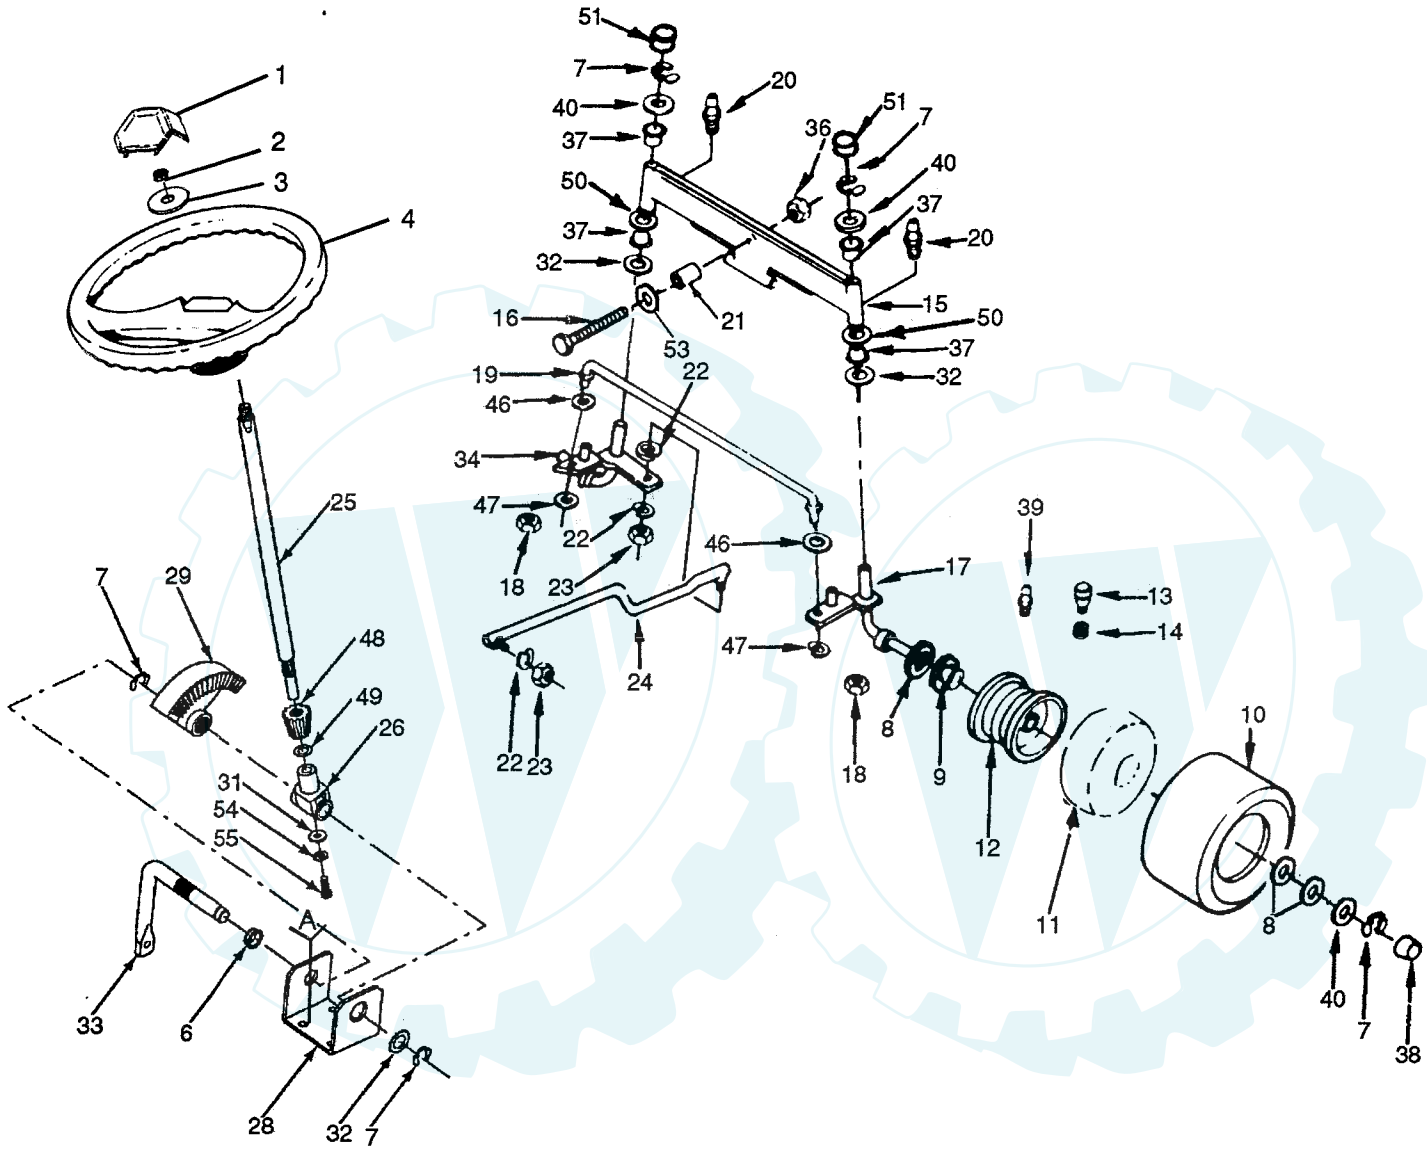

REPAIR PARTS

12.5 HP 38" RIDING LAWN TRACTOR - - MODEL NO. LT125 STEERING, FRONT AXLE AND WHEELS

REPAIR PARTS

12.5 HP 38" RIDING LAWN TRACTOR - - MODEL NO. LT125

STEERING, FRONT AXLE AND WHEELS

KEY NO.	PART NO.	DESCRIPTION	KEY NO.	PART NO.	DESCRIPTION
1	532124416	Insert, Steering Wheel	26	532124035	Support Shaft
2	873940800	Nut, Hex Jam Toplock 1/2-20	28	532124036	Bracket Assembly, Steering
3	532100712	Washer 17/32 x 2-1/4 x .160	29	532124034	Gear, Sector
4	532124415	Steering Wheel	31	532126684	Washer, Shim
5	532110711	Adapter, Steering Wheel	32	532124931	Bearing Thrust
6	532109816	Nyliner, Snap-in	33	532124033	Shaft, Pitman
7	812000029	Ring, Klip	34	532105656	Spindle Assembly, L.H.
8	532121749	Washer 25/32 x 1-1/4 x 16 Ga.	35	817490612	Screw, Hex Washer Hd. Thread Forming Type TT 3/8-16 x 3/4
9	532124959	Bearings, Wheel, Front	36	873601000	Nut, Flange 5/8 - 11
10	532106222	Tire	37	532124937	Bearing
11	532059904	Tube, Tire	38	532104757	Cap, Axle, Front
12	532125102	Rim Assembly (Inc. 2 each Key No. 9)	39	532124957	Grease Fitting
13	532065139	Stem, Valve	40	532121748	Washer 25/32 x 1-5/8 x 16 Ga.
14	532059192	Cap, Valve	46	819111216	Washer 11/32 x 3/4 x 16 Ga.
15	532108076	Axle Assembly, Front	47	810040500	Washer, Lock 1/4
16	874761060	Bolt, Hex 5/8-11 x 3-3/4	48	532124037	Gear, Pinion
17	532105654	Spindle Assembly, R.H.	49	532057079	Washer
18	873810500	Nut, Hex Nylon 5/16-24 UNF	50	819272016	Washer 27/32 x -1/4 x 16 Ga.
19	532121321	Tie Rod	51	532121232	Spindle Cap
20	532124836	Fitting, Grease	53	819212010	Washer
	532110438	Spacer Bearing, Front Axle	54	810040400	Washer, Lock
	810040600	Lock Washer 3/8	55	871070410	Screw, Socket Hex
23	873610600	Nut, Hex 3/8-24			
24	532124032	Drag Link			
25	532124042	Shaft, Steering			

NOTE: All component dimensions given in U.S. inches.
1 inch = 25.4 mm