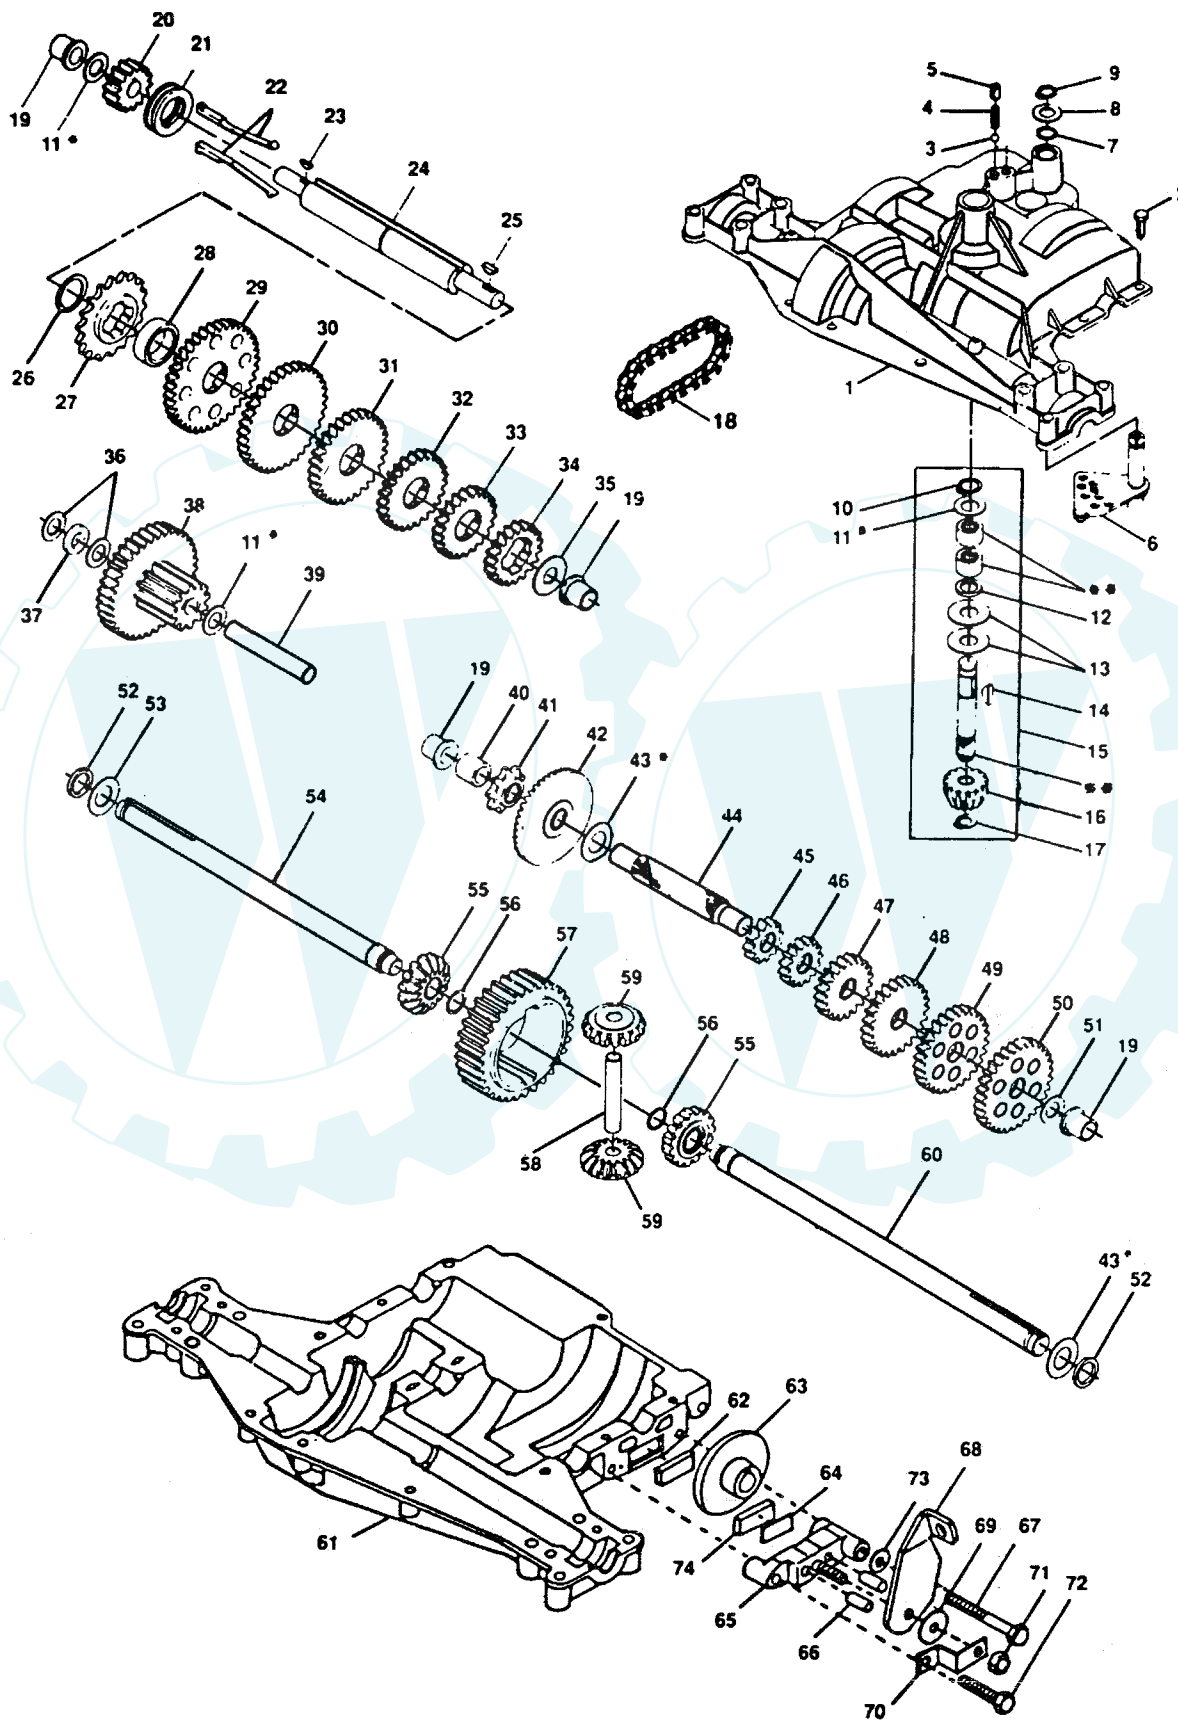

REPAIR PARTS

www.ersatzteil-service.de

12.5 HP 38" RIDING LAWN TRACTOR - - MODEL NO. H12538C
TRANSAXLE FOOTE-MODEL NO. 4360-7