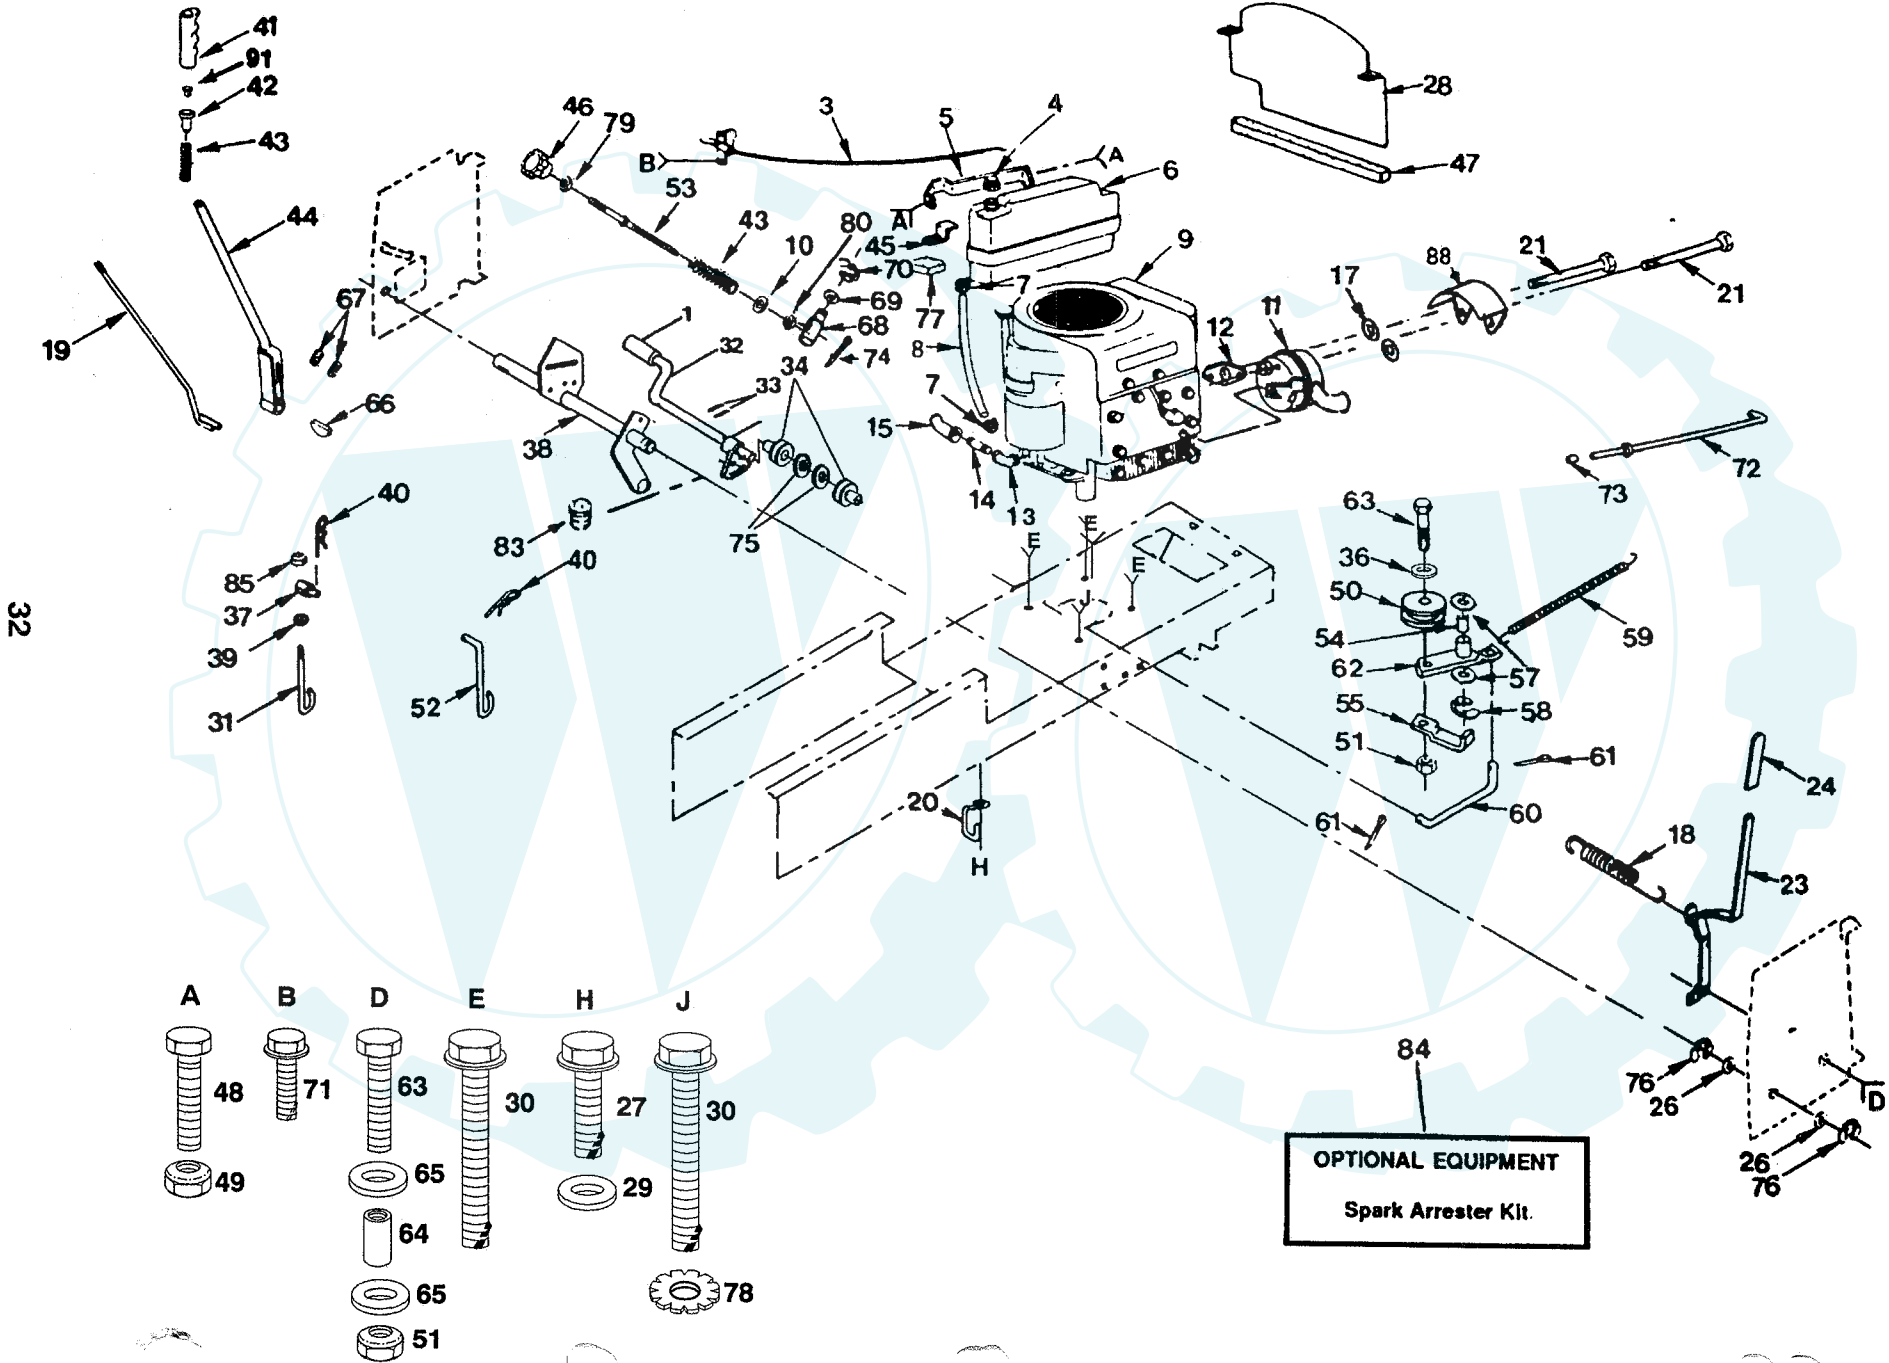

REPAIR PARTS

12.5 HP 38" RIDING LAWN TRACTOR - - MODEL NUMBER LT125

POWER AND MECHANICAL CONTROLS GROUP

www.ersatzteil-service.de

REPAIR PARTS

12.5 HP 38" RIDING LAWN TRACTOR - - MODEL NUMBER LT125

POWER AND MECHANICAL CONTROLS GROUP

KEY NO.	PART NO.	DESCRIPTION	KEY NO.	PART NO.	DESCRIPTION
1	532123533	Pedal Cover	45	532104799	Brace, Tank
2	813310300	Elbow, Street 45°	46	532121891	Handle, Adjust Lift
3	532127519	Control, Throttle	47	532105037	Strip, Foam
4	532124912	Fuel Cap	48	874780512	Bolt, Hex 5/16 - 18 x 3/4 Gr. 5
5	532121281	Support, Tank, Fuel	49	873680500	Locknut 5/16 - 18 Gr. B
6	532121280	Tank, Fuel	50	532123766	Idler, V. Groove
7	532123487	Hose Clamp	51	73680600	Locknut 3/8 - 16
8	532124923	Fuel Line	52	532110029	Link, Lift
9	532127690	Engine Briggs & Stratton	53	532110729	Rod, Adjust, Lift
10	819131016	Washer 13/32 x 5/8 x 16 Ga.	54	532105706	Bearing
11	532121304	Muffler	55	532123205	Retainer, Belt
12	532125593	Gasket, Exhaust	57	532110812	Washer, Hardened
13	813240300	90° Street Elbow 3/8 NPT	58	812000039	Ring, Klip
14	813280328	Std. Pipe Nipple 3/8-18 NPT x 3-1/2	59	532105709	Spring, Return Clutch
15	813200300	90° Elbow 3/8 NPT	60	532105710	Link, Clutch
17	819151616	Washer	61	876020412	Pin, Cotter 1/8 x 3/4
18	532102727	Spring, Extension	62	532123789	Bellcrank Assembly (Inc. Key No. 54)
19	532121719	Rod Assembly, Lever	63	874760624	Bolt Hex 3/8 - 16 x 1 - 1/2
20	532104777	Retainer, Belt, Chassis L.H.	64	532108056	Bushing, Handle, Clutch
21	532121744	Screw, Hex.Hd. Cap 5/16 - 18	65	819121612	Washer 3/8 x 1 x 12 Ga.
23	532106983	Handle, Clutch Attachment	66	532124997	Woodruff Key 1/4 x 1
24	532124917	Grip, Handle	67	823180606	Set Screw, Hex Socket Forged Headless 3/8 - 16 x 3/8
26	819292016	Washer 29/32 x 1 - 1/4 x 16 Ga.	68	532110810	Trunnion, Stop, Depth
27	817490612	Screw, Hex Washer Thd. Rolling 3/8-16 x 3/4	69	819151216	Washer 15/32 x 3/4 x 16 Ga.
28	532126423	Baffle, Vertical	70	812000037	Klip Ring
29	819131312	Washer 13/32 x 13/16 x 12 Ga.	71	17720410	Screw Hex Washer Head Thread Cutting 1/4 - 20 x 1/2
30	817490620	Screw, Hex Washer Hd. Thread Rolling 3/8 - 16 x 1 - 1/4 Type TT	72	532125637	Rod, Brake, Park
31	532110448	Link, Lift, Adjustable	73	532071673	Plunger Cap
32	532122424	Shaft, Pedal, Foot	74	876020308	Cotter Pin 3/32 x 1/2
33	532124963	Roll Pin 3/16 x 1	75	819211616	Washer 21/32 x 1 x 16 Ga.
34	532120183	Bearing, Nylon	76	812000022	E-Ring
36	819131316	Washer 13/32 x 13/16 x 16 Ga.	77	532006431	Pad, Spacer
37	532110447	Trunnion, Lift	78	811050600	Washer, Lock 3/8 - Ext.Tooth
38	532120174	Shaft, Assembly Lift	79	873350600	Nut, Hex Jam 3/8 - 16
39	873360700	Nut, Hex Jam 7/16 - 20	80	532110807	Nut, Special
40	532124670	Retainer Spring	83	-----	Oil Drain Plug (Order From Engine Manufacturer)
41	532109413	Grip, Handle	84	532121851	Spark Arrester Kit
42	532124526	Plunger, Lever, Hand	85	873710700	Nut, Jam Crownlock 7/16 - 20
43	532124874	Spring	88	532121742	Heat Shield, Muffler
44	532121718	Lever Assembly, Hand Kit (Inc. Key No 19)	91	532122364	Button, Plunger
			--	532129057	Decal, Engine

NOTE: All component dimensions given in U.S. inches.
1 inch = 25.4 mm