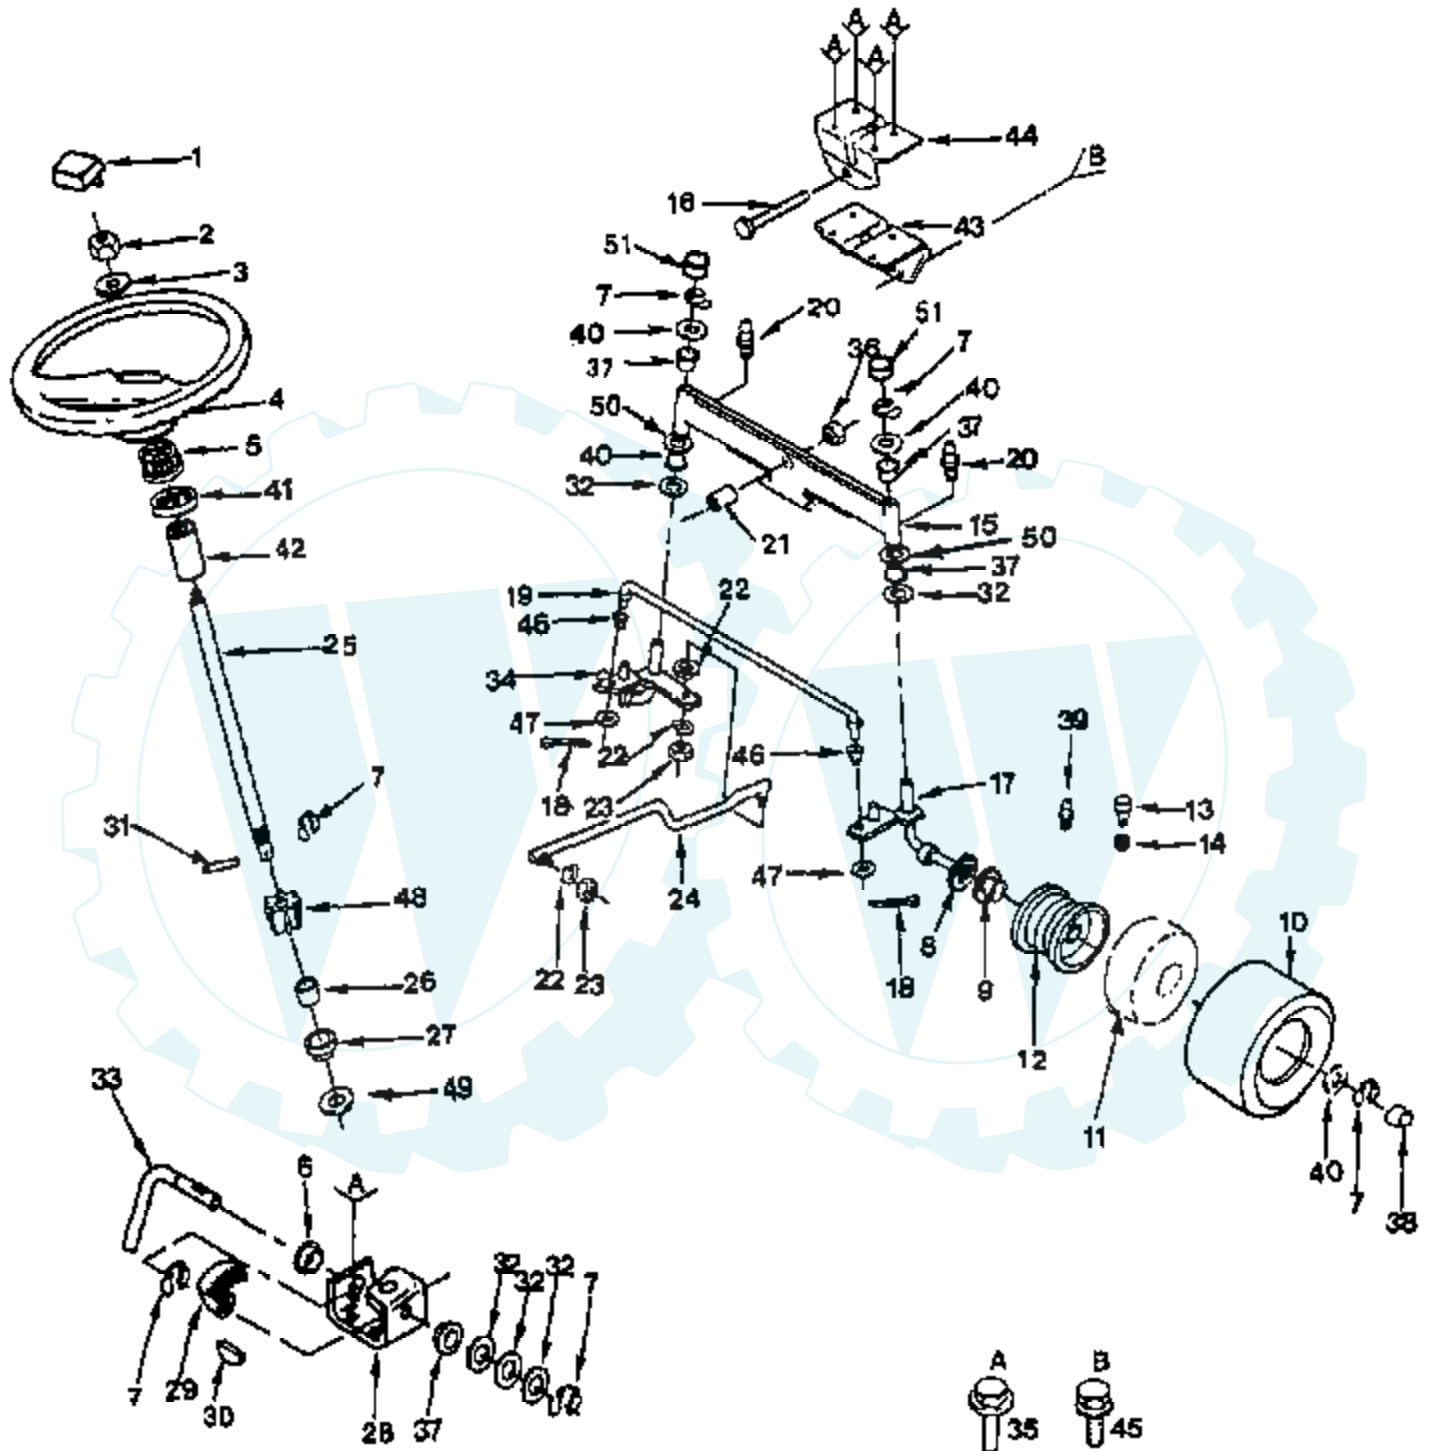

ROPER LAWN TRACTOR -- MODEL NUMBER LT120CR STEERING, FRONT AXLE AND WHEELS

Ref #	Part Number	Qty	Description
1	121584X		INSERT STEERING
2	73940800		SUB= 73360800
3	100712K		WASHER
4	121472X		SUB= 150546
5	110711L		SUB= 100711L
6	109816X		NYLINER T
7	12000029		RING
8	121749X		WASHER
9	9040H		"FLANGE, BEARING"
10	106222X		SUB= 122073X
11	59904		TUBE.5.3/4.5/6
12	106732X		SUB= 106732X417
13	65139		VALVE STEM LT
14	59192		VALVE CAP
15	108076X		SUB= 108075X
16	74761060		BOLT LT
17	105654X		SUB= 130524
18	76020412		COTTER PIN
19	105715X		ROD-TIE LT
20	6855M		ZERK M
21	110438X		BEARING
22	10040600		LOCKWASHER
23	73610600		SUB= 7810H
24	105727X		LINK-DRAG LT
25	109556X		SHAFT ASM T
26	74580		SHAFT SPACER LT
27	71208		BUSHING
28	109432X		SUB= 110150X
29	108684X		GEAR.SECTOR.HYT
30	106126X		KEY-WOODRUFF LT
31	2882J		DRIVE PIN
32	6266H		WASHER .T
33	108683X		ROD STEERING T
34	105656X		SPINDLE-LH LT
35	17490612		SCREW
36	73901000		"NUT-LOC,FLANGE LT"
37	3366R		COL. SRTG. BEAR.
38	104757X		HUB CAP
39	278H		FITTING LT
40	121748X		WASHER
41	106943X		SPACER LT
42	106944X		TUBE LT
43	105664X		SUPPORT.SADDLE.FT
44	105663X		SUPPORT-SADDL T
45	17490508		SCREW LT
46	120754X		SUB= 126847X
47	19131416		WASHER
48	108685X		GEAR PINION T
49	101930X		WASHER YTV
50	19272016		WASHER
51	121232X		CAP