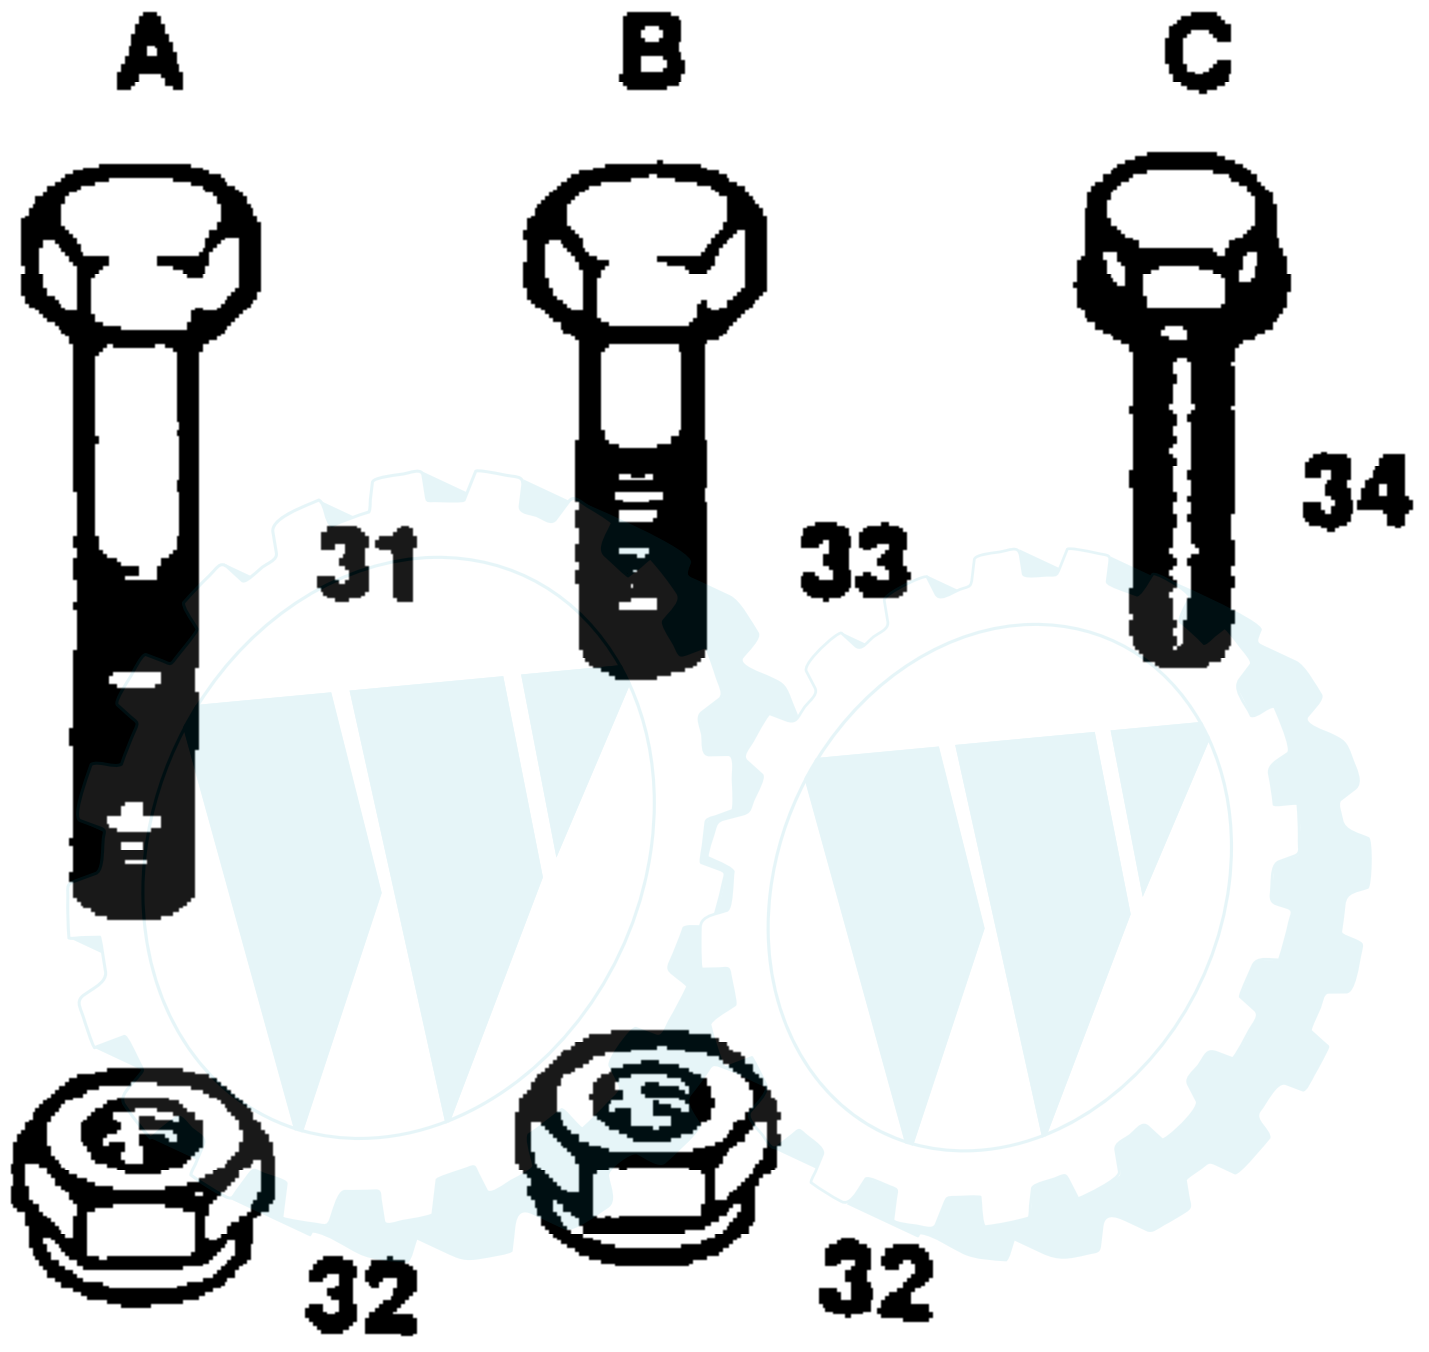

Ref #	Part Number	Qty	Description
31	74760644		BOLT
32	73680600		SUB= 73690600
33	74760612		SUB= 74780612
34	17490512		SCREW

<b>A</b>	<b>B</b>	<b>C</b>	<b>D</b>	<b>E</b>	<b>F</b>	<b>G</b>	<b>H</b>	<b>J</b>	<b>K</b>	<b>L</b>	<b>M</b>
 23	 23	 50	 6	 76	 84	 37	 38	 4	 19	 67	 77
 5	 20	 4	 20	 20			 4		 4		 78
 20											 78
											 79

Ref #	Part Number	Qty	Description
43	3652		WASHER PLAIN
43	3693		WASHER PLAIN
43	3653		WASHER PLAIN
43	3408		WASHER PLAIN
43	3732		WASHER PLAIN
43	3184		WASHER, PLAIN .758 X 1.25 X .031
43	3733		WASHER PLAIN
43	3198		WASHER PLAIN
43	3734		WASHER PLAIN
43	3735		WASHER PLAIN
43	3736		WASHER PLAIN
43	3180		WASHER PLAIN
44	3882		SHAFT, DRIVE
45	3646		GEAR, SPUR, 12 TEETH
46	3707		GEAR SPUR, 15 TEETH
47	3866		GEAR, SPUR, 20 TEETH
48	3719		GEAR, SPUR, 25 TEETH
49	3868		GEAR, SPUR, 28 TEETH
50	3683		GEAR, SPUR, 31 TEETH
51	1145		WASHER, PLAIN .632 X 1.00 X .060
52	3191		SEAL FELT
53	3180		WASHER PLAIN
54	3880		AXLE LEFT HAND
55	3780		GEAR, MITER, 15 TEETH
56	3656		RING, RETAINING
57	3869		GEAR, SPUR, 22 TEETH
58	3919		SHAFT, CROSS
59	3781		GEAR, MITER, 15 TEETH
60	3881		AXLE, R.H.
61	3864		HOUSING LOWER
62	3920		PUCK, FRICTION
63	3276		DISC, BRAKE
64	3758		SPACER
65	3916		JAW, BRAKE
66	3843		PIN, DOWEL
67	3915		SCREW TAPPING
68	3768		LEVER, ACTUATING
69	3760		WASHER, PLAIN .321 X 1.00 X .055
70	3917		BRACKET, ANTI-ROTATION
71	3847		LOCKNUT 5/16-24
72	3724		SCREW TAPPING
73	3906		WASHER PLAIN
74	3907		PUCK, FRICTION
75	4300		GREASE