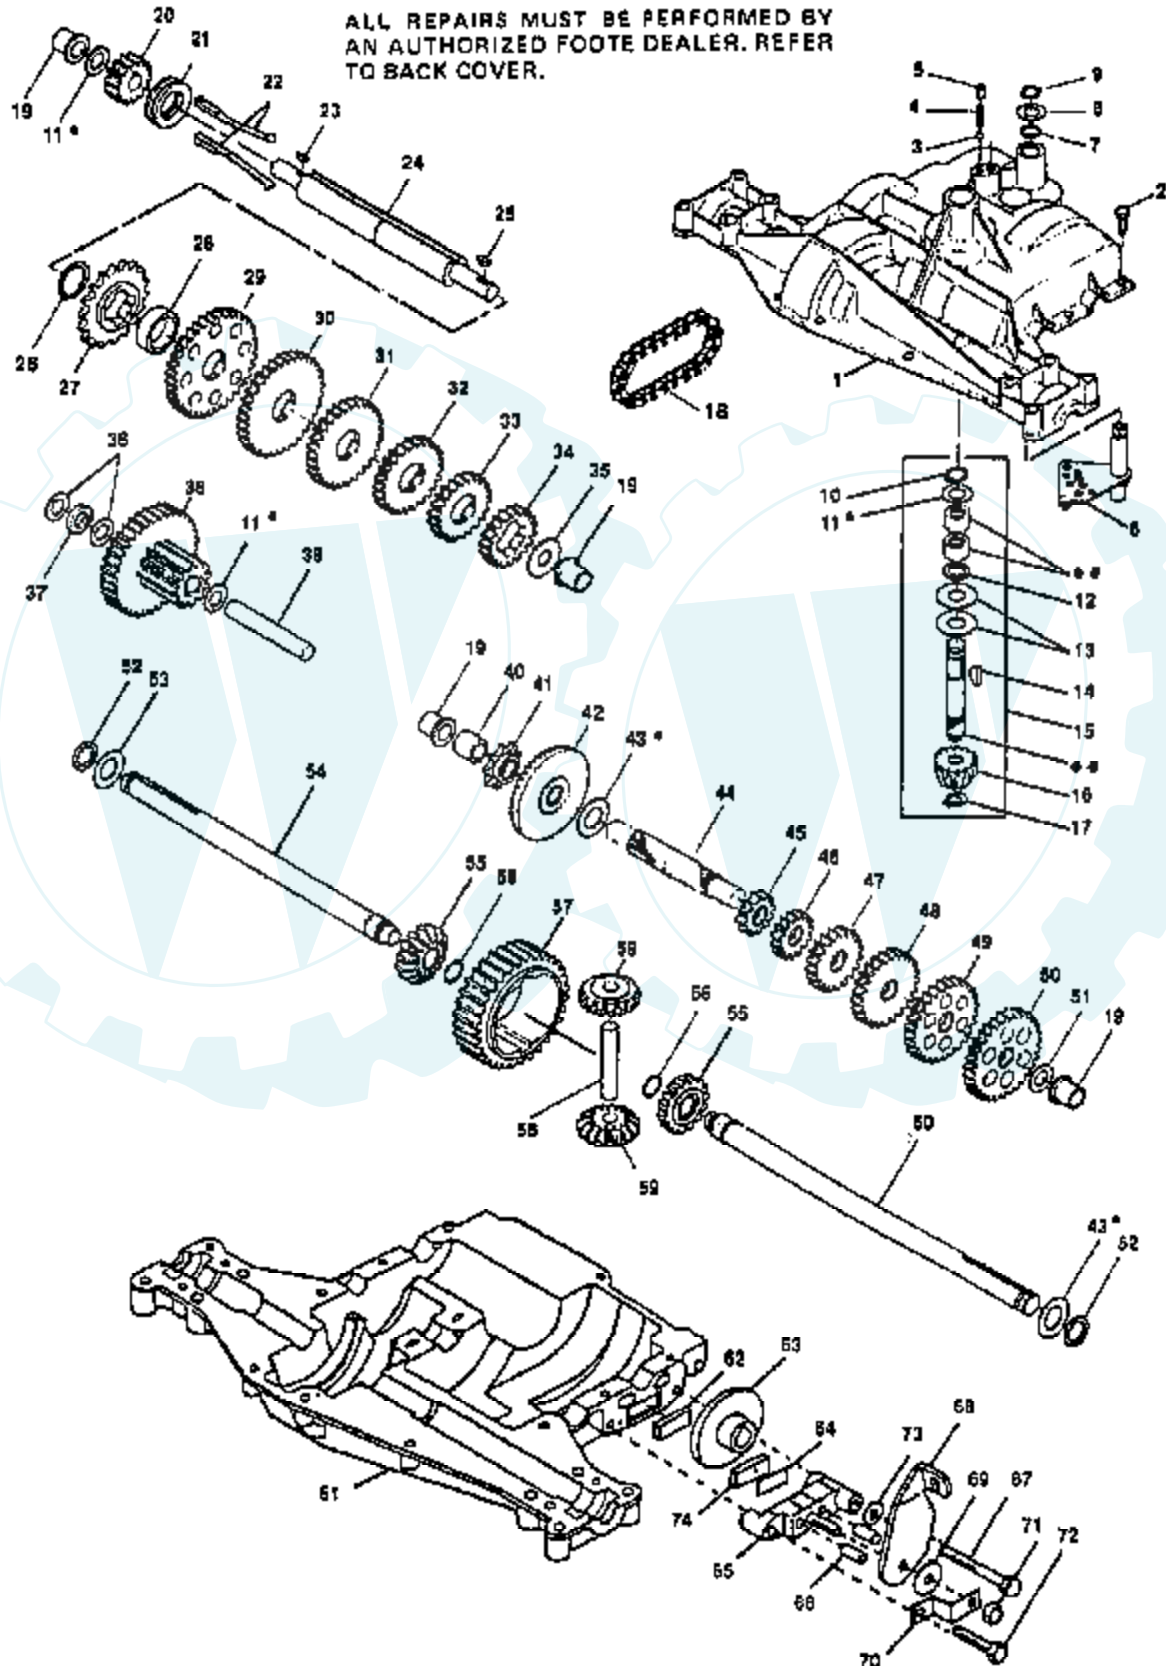

**ROPER LAWN TRACTOR - - MODEL NUMBER LT120CR
TRANSAXLE FOOTE - - MODEL NUMBER 4360-7**

TRANSAXLE

ALL REPAIRS MUST BE PERFORMED BY
AN AUTHORIZED FOOTE DEALER. REFER
TO BACK COVER.

Ref #	Part Number	Qty	Description
1	3865		HOUSING UPPER
2	1919		SCREW
3	1151		BALL DETENT
4	3626		SPRING, DETENT
5	3623		SCREW, SET
6	4336		ASSY SHIFTER
7	3884		O-RING
8	3885		WASHER PLAIN
8	3886		WASHER PLAIN
8	3887		WASHER PLAIN
8	3888		WASHER PLAIN
8	3889		WASHER PLAIN
8	3121		WASHER PLAIN
8	3890		WASHER PLAIN
9	1100		RING RETAINING
10	1099		RING RETAINING
11	1959		WASHER PLAIN
11	1441		WASHER PLAIN
11	1423		WASHER, PLAIN .632 X 1.00 X .026
11	1082		WASHER PLAIN
11	1424		WASHER PLAIN
11	1068		WASHER PLAIN
11	1425		WASHER PLAIN
11	1358		WASHER PLAIN
11	1145		WASHER, PLAIN .632 X 1.00 X .060
11	1319		WASHER PLAIN
12	3312		O-RING
13	3876		WASHER, PLAIN .632 X 1.38 X .046
14	1374		KEY WOODRUFF #9
15	4134		ASSY KIT INPUT SHAFT
16	3590		PINION, BEVEL, 14 TEETH
17	3624		RING, RETAINING
18	3625		CHAIN, 24 PITCHES
19	1542		BEARING, FLANGE
20	3773		GEAR SPUR, 14 TEETH
21	3631		COLLAR CLUTCH
22	3828		KEY CLUTCH
23	1369		KEY WOODRUFF #3
24	3883		SHAFT INTERMEDIATE
25	1375		KEY, WOODRUFF, #61
26	3627		RING, RETAINING
27	3830		SPROCKET, 18 TEETH
28	3841		SPACER
29	3786		GEAR, SPUR, 37 TEETH
30	3785		GEAR, SPUR, 35 TEETH
31	3867		GEAR, SPUR, 30 TEETH
32	3783		GEAR, SPUR, 25 TEETH
33	3869		GEAR, SPUR, 22 TEETH
34	3741		GEAR SPUR
35	3628		WASHER, PLAIN .640 X 1.37 X .061
36	1423		WASHER, PLAIN .632 X 1.00 X .026
37	3422		SPACER .630 X 1.00 X .169
38	4286		ASSY GEAR COMB 12&35 TEETH
39	3877		SHAFT IDLER
40	3901		SPACER .635 X .875 X .755
41	3645		SPROCKET, 9 TEETH
42	3853		GEAR BEVEL 42 TEETH
43	3749		WASHER PLAIN