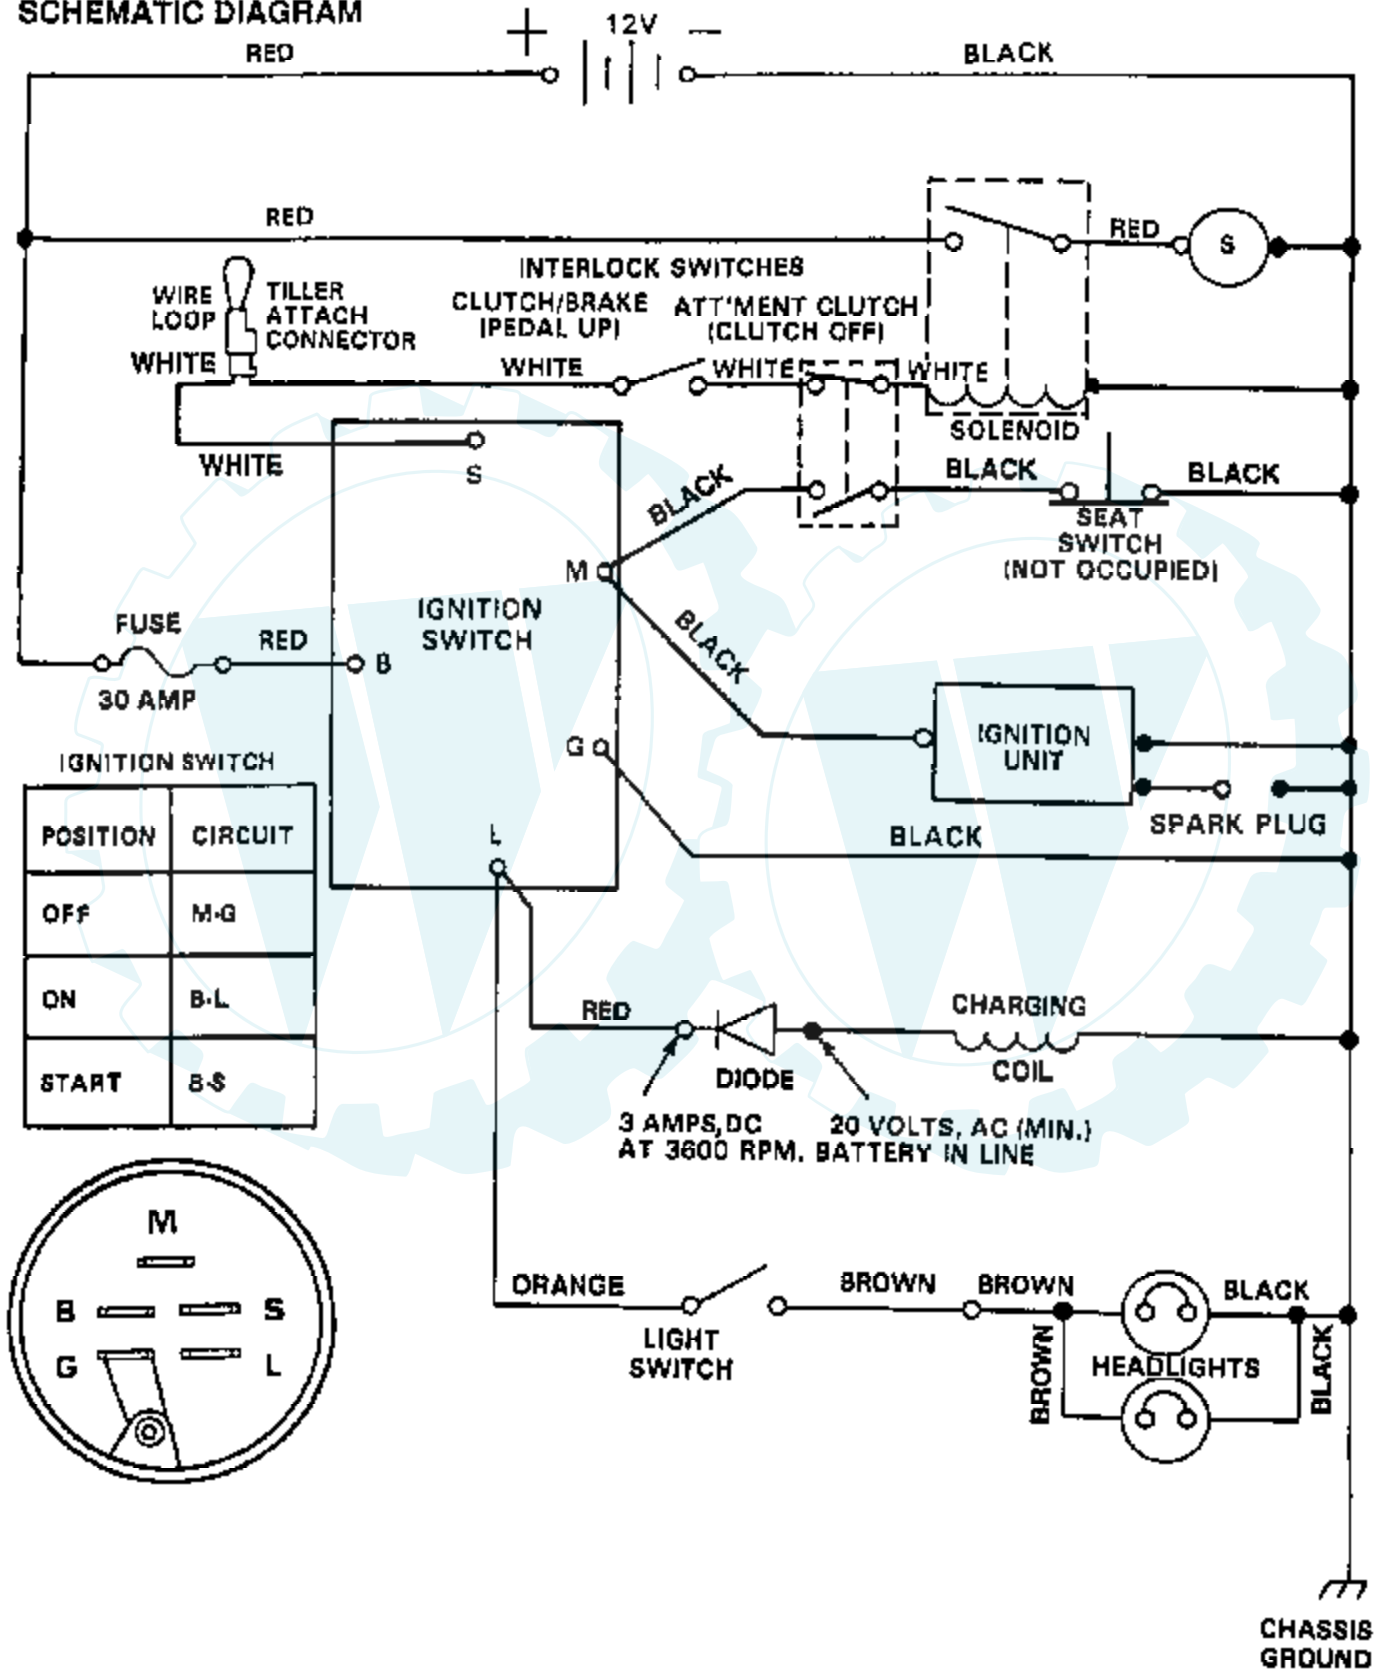

Ref #	Part Number	Qty	Description
61	76020412		COTTER PIN
62	105705X		SUB= 125829X
63	74760624		SUB= 74930624
64	108056X		BUSHING YT
65	19131612		WASHER GT
66	8330H		KEY STD
67	23180606		SCREW
68	110810		SUB= 110810X
69	19151216		WASHER
70	12000037		KLIP RING
71	17080408		SCREW
72	105844X		SUB= 125637X
73	71673		PLUNGER CAP T
74	76020308		SUB= 3145
75	121749X		WASHER
76	12000022		E-RING
77	6431J		PAD-SPACER T
78	11050600		LOCKWASHER
79	73350600		NUT
80	110807X		NUT T
81	101200K		SPACER LT
82	13310300		STREET ELBOW LT
83	13290300		PLUG T
84	122083X		SPARK ARREST KIT
85	73710700		NUT LOCK YTH

ROPER LAWN TRACTOR -- MODEL NUMBER LT120CR

SCHEMATIC DIAGRAM

WIRING INSULATED CLIPS

If Insulated Clips and Cable Ties were removed for servicing of unit, they should be replaced to properly secure your wiring.

[Der Ersatzteilspezialist im Internet.](http://www.ersatzteil-service.de)