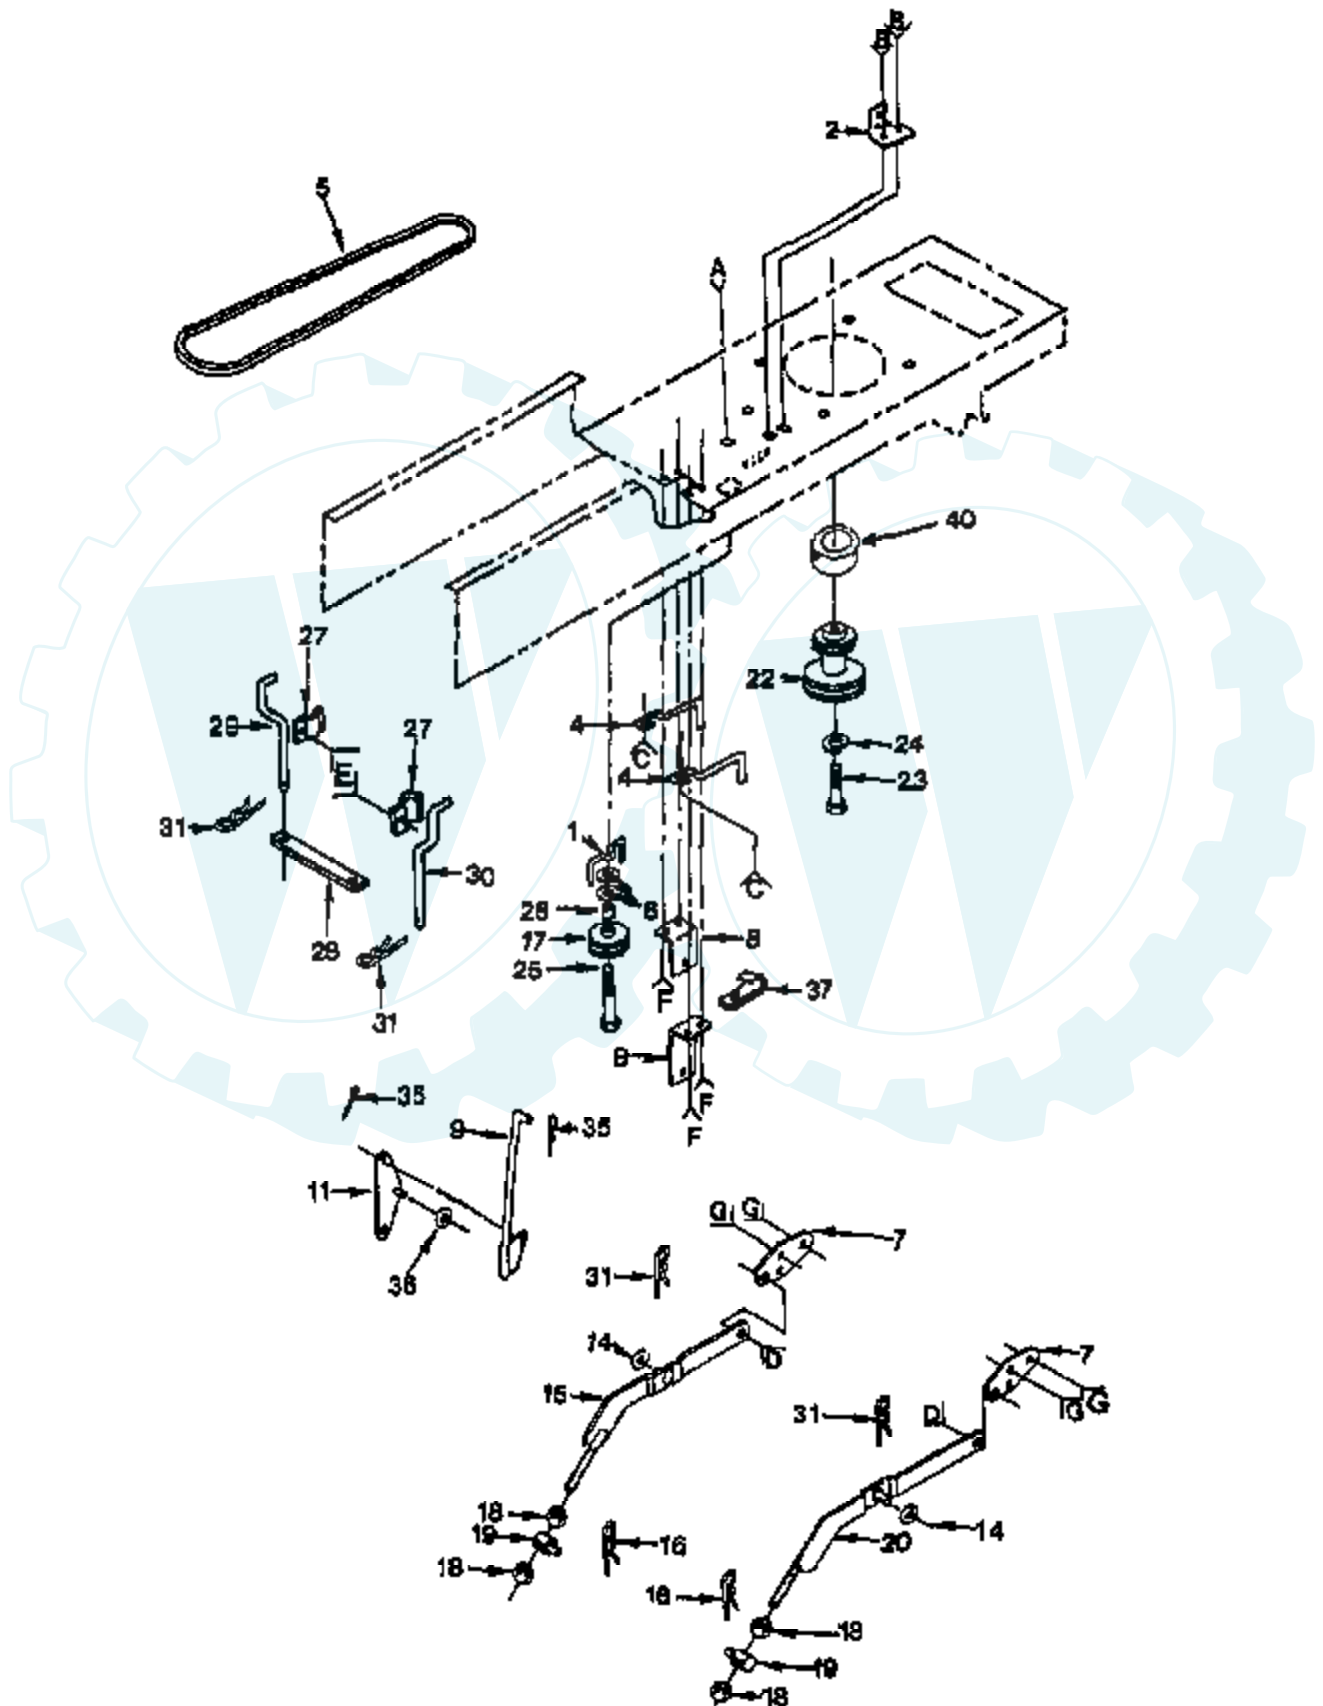

**NOTE: All component dimensions given in U.S. inches.**  
**1 inch = 25.4 mm**

Ref #	Part Number	Qty	Description
3	17021008		SCREW
6	19131312		WASHER
10	73680600		SUB= 73690600
12	74760612		SUB= 74780612
13	72140606		BOLT
21	105848X		"BOLT, SHOULDER LT"
32	74760512		BOLT
33	73680500		SUB= 73690500
34	74760616		BOLT
38	110739X		WASHER T
39	73980600		NUT SPECIAL T

NOTE: All component dimensions given in U.S. inches.

1 inch = 25.4 mm

Ref #	Part Number	Qty	Description
31	19091216		WASHER PM
40	73220400		SUB= 50675
42	19131312		WASHER
43	73680600		SUB= 73690600
44	74760616		BOLT
64	19132012		WASHER
65	72140606		BOLT
67	74191008		SCREW
68	10071000		LOCKWASHER
69	2029J		WELDNUT
71	74981020		SCREW
72	7206J		SPACER LT
73	73731000		NUT
77	19070818		WASHER
80	19131614		WASHER
81	121144X		SUB= 127018X
82	120068X		"KNOB 1/2" YT"
83	19171912		WASHER

**ROPER LAWN TRACTOR - - MODEL NUMBER LT120CR**  
**DRIVE GROUP**

Ref #	Part Number	Qty	Description
1	109070X		BELT KEEPER LT
2	108236X		BRACKET LT
4	105730X		"KEEPER,BLT ENG LT"
5	120302X		SUB= 125907X
6	19131312		WASHER
7	105864X		"BRACKET, SUSPE T"
8	106444X		"BRKT,BELLCRAN T"
9	108451X		ROD ASSEM YT
11	109728X		"T, BELLCRANK"
14	19171516		WASHER T
15	121599X		LH SUSP ARM ASM
16	9135R		SPRING H
17	4859J		SUB= 123674X
18	73220800		NUT
19	106308X		SUB= 130171
20	121598X		RH SUSP ARM ASM
22	105731X		SUB= 137326
23	74770728		BOLT RER
24	10040700		LOCKWASHER
25	74760644		BOLT
26	4470J		SPACER T
27	106190X		CLAMP LT
28	109370X		SUB= 123770X
29	109368X		SUB= 123662X
30	109369X		SUB= 123663X
31	4921H		SPRING.RETAINER
35	76020412		COTTER PIN
36	19131410		WASHER
37	5320R		INSUL CLIP T
40	6404J		SPACER T