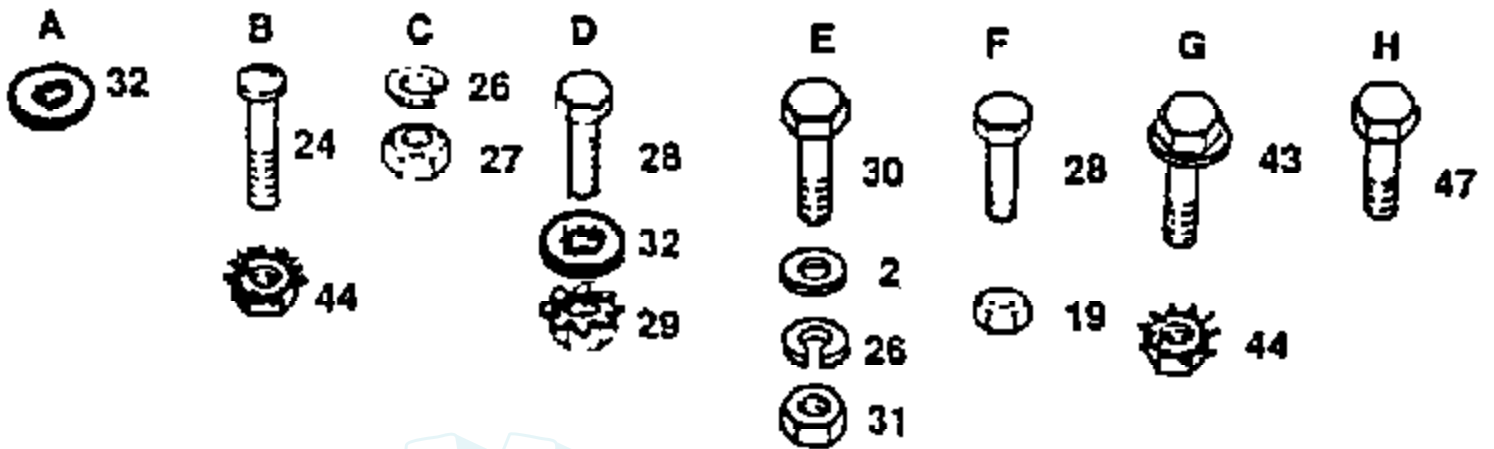

Note: All component dimensions given in U.S. inches. 1 in. = 25.4 mm

Ref #	Part Number	Qty	Description
2	19091016		WASHER
19	73680400		SUB= 73690400
24	74641008		SUB= 71031008
26	10040400		LOCKWASHER
27	73350400		NUT
28	74780408		BOLT
29	73510400		NUT
30	74760412		BOLT LT
31	73220400		SUB= 50675
32	11050400		LOCKWASHER
43	71031008		SCREW
44	73951000		"NUT,KEPS"
47	17021008		SCREW