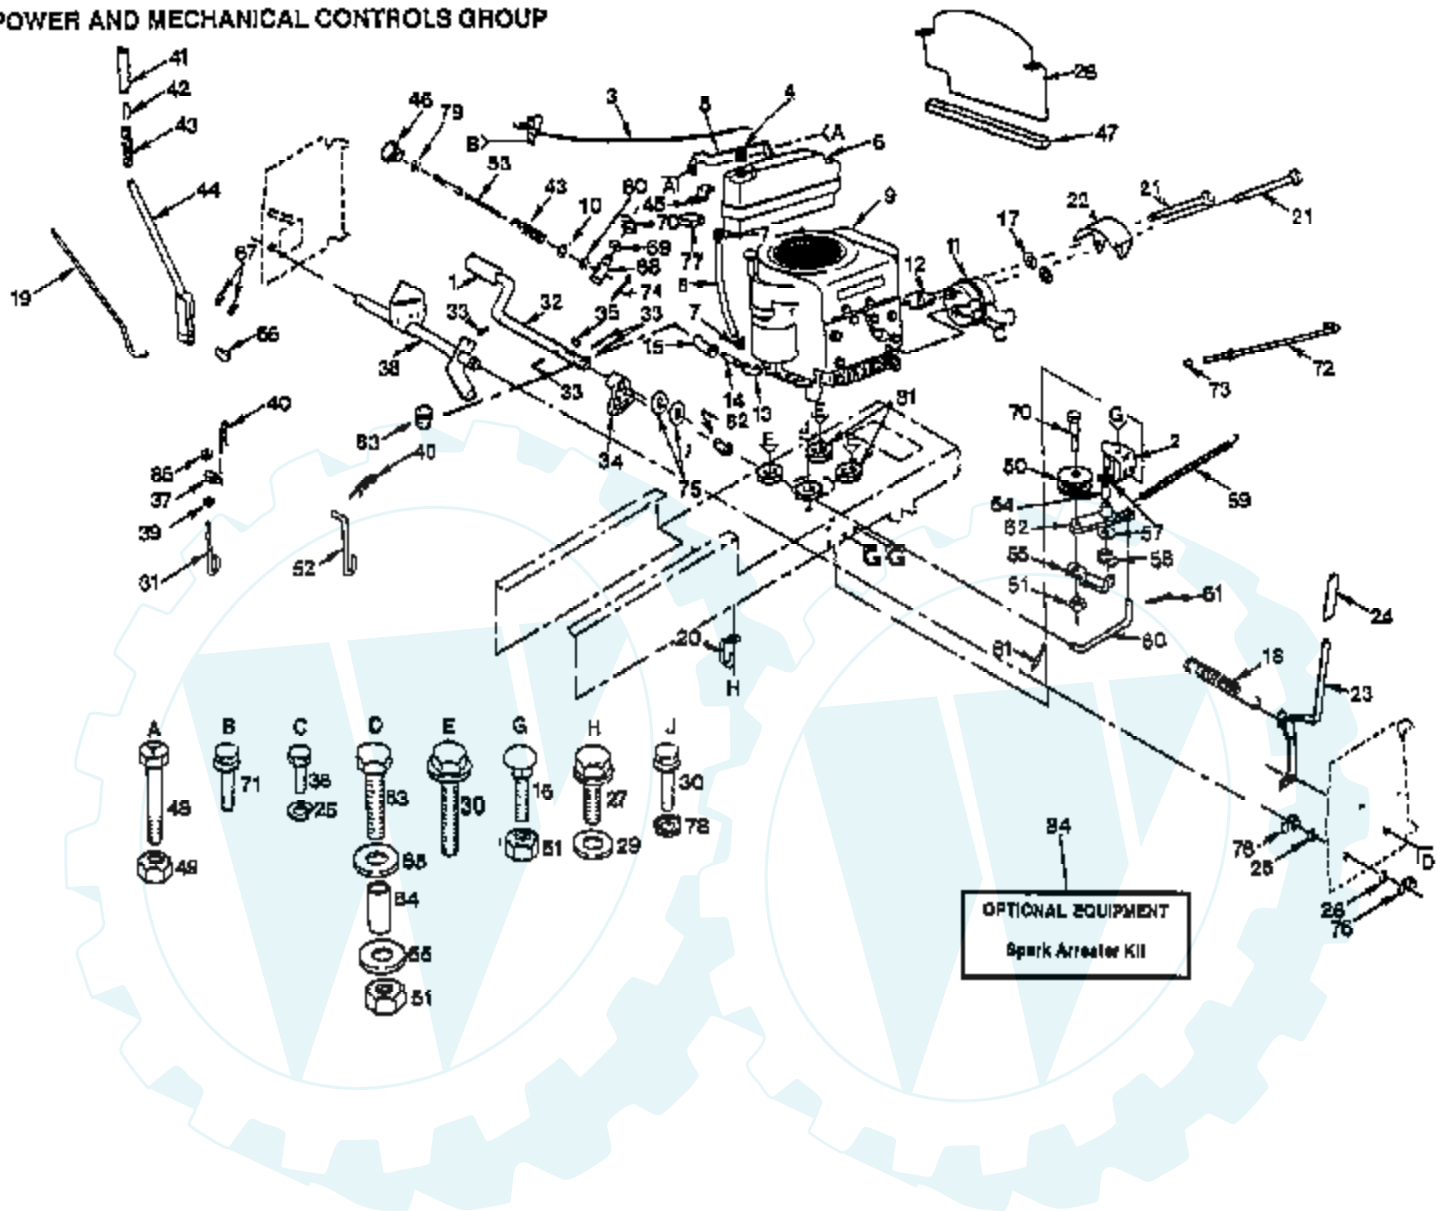

ROPER LAWN TRACTOR -- MODEL NUMBER LT120CR

POWER AND MECHANICAL CONTROLS GROUP

Ref #	Part Number	Qty	Description
1	8883R		PEDAL COVER T
2	105724X		SUB= 123102X
3	121275X		SUB= 132753
4	8504J		SUB= 9188504J
5	121281X		SUPT TANK FUEL
6	121280X		FUEL TANK
7	6999R		SUB= 123487X
8	7833R		HOSE T
9	281707		ENGINE 12 H.P. TYPE 0201-01
10	19131016		WASHER
11	121304X		MUFFLER
12	1407J		SUB= 272293
13	13240300		STREET ELBOW LT
14	13280328		PIPE NIPPLE
15	13200300		ELBOW
16	72140606		BOLT
17	19151116		WASHER
18	102727X		"SPRING.EXT.8.5""
19	104598X		ROD ASSY-LEVER LT
20	104777X		SUB= 140312
21	121744X		BOLT
22	121742X		HEAT SHIELD
23	106983X		HANDLE YT
24	4617J		SUB= 532131861
25	10040400		LOCKWASHER
26	19292016		WASHER
27	17490612		SCREW
28	109623X		SUB= 133685
29	19131312		WASHER
30	17490628		SCREW LT
31	110448X		PIVOT PIN T
32	109037X		FOOT SHAFT PEDAL
33	1572H		SUB= 2882J
34	106918X		ARM BRAKE LT
35	2228M		SUB= 2228M1
36	74780408		BOLT
37	110447X		SUB= 132793
38	120174X		SHAFT T
39	73360700		NUT
40	4939M		SUB= 85902
41	109413X		GRIP
42	105723X		SUB= 125925X
43	2876H		SPRING T
44	104597X		LEVER ASSY LT
45	104799X		BRACE-TANK LT
46	121891X		HDLE ADJ LIFT
47	104915X		SUB= 105037X
48	74780512		BOLT
49	73680500		SUB= 73690500
50	106298X		SUB= 139245
52	110029X		LIFT LINK LT
53	110729X		ROD LIFT LT
54	105706X		"LY, BEARING"
55	106499X		SUB= 123205X
57	110812X		WASHER LT
58	12000039		KLIP RING
59	105709X		"SPRING RETURN LT"
60	105710X		"LINK, CLUTCH T"