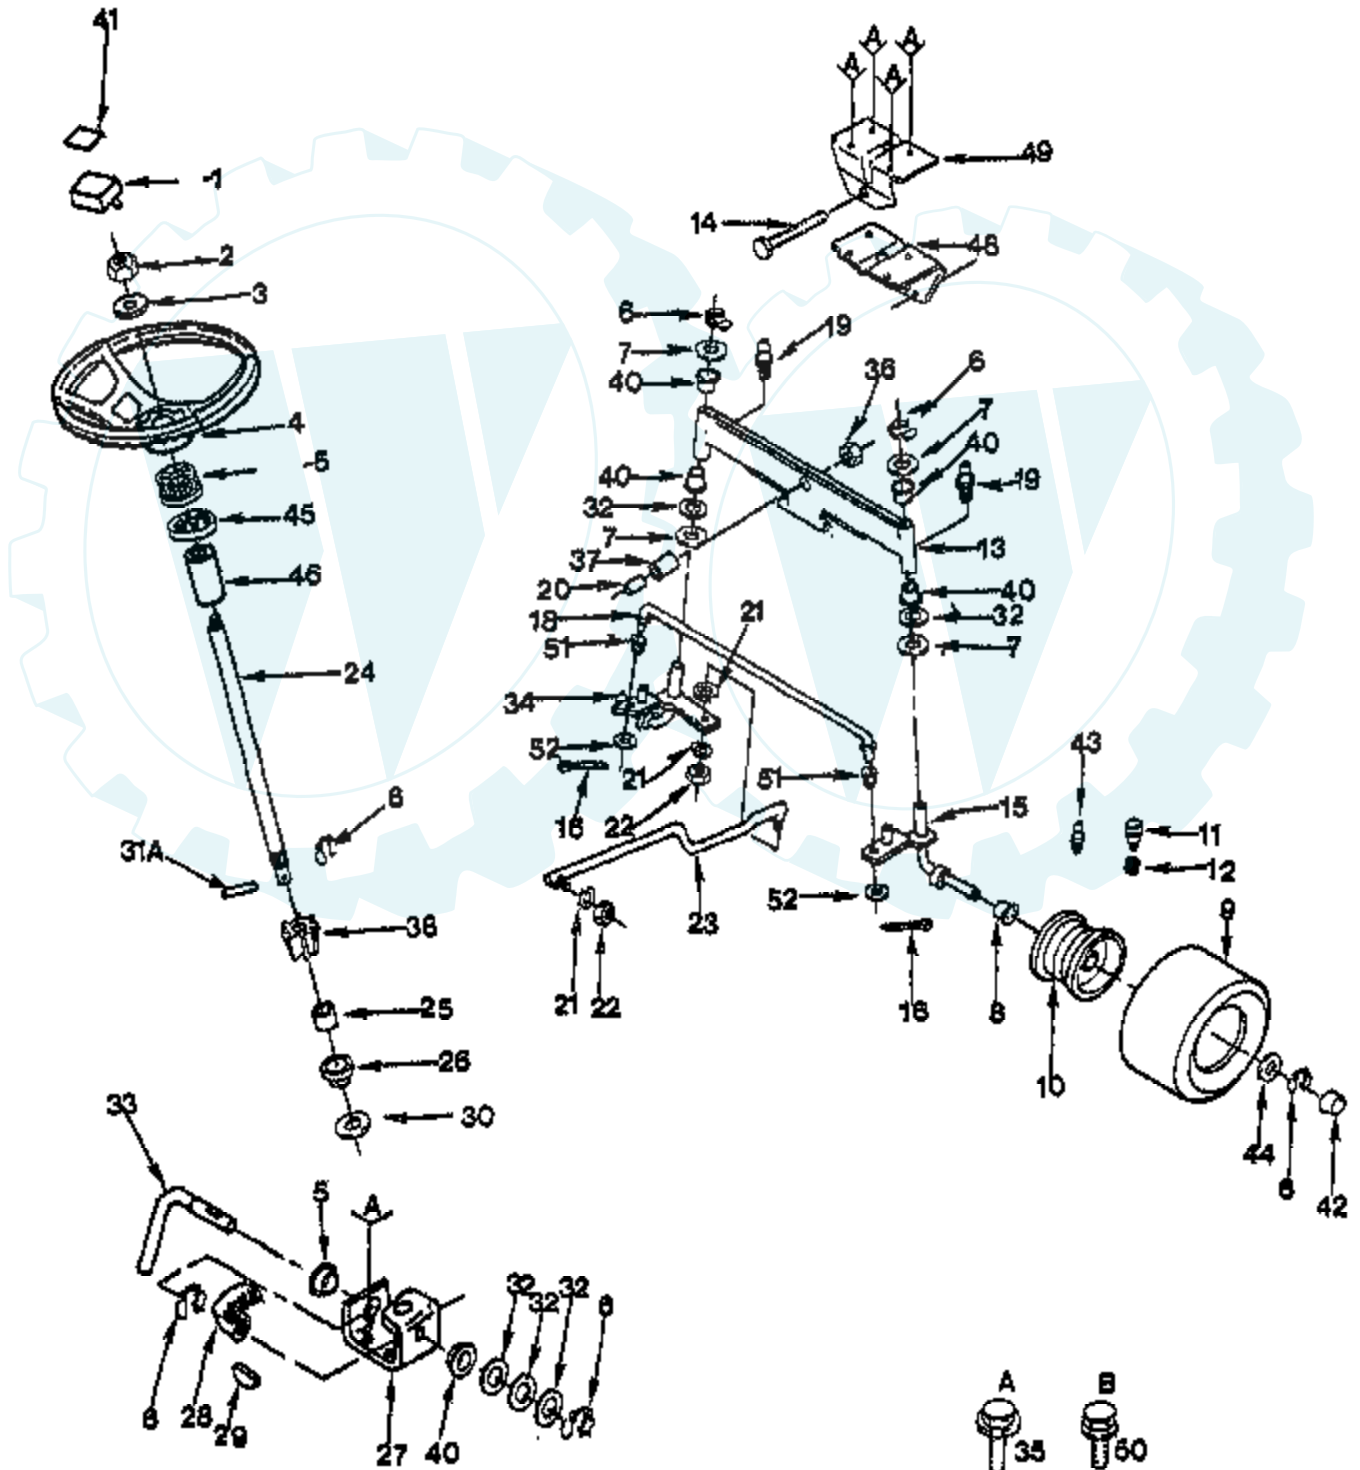

ROPER LAWN TRACTOR--MODEL NUMBER LT120AR

STEERING, FRONT AXLE AND WHEELS

Ref #	Part Number	Qty	Description
1	100710L		INSERT-WHEEL LT
2	73360800		NUT
3	100712K		WASHER
4	100713N		SUB= 150547
4A	100711L		ADAPTER LT
5	109816X		NYLINER T
6	12000029		RING
7	19252016		SUB= 121749X
8	9040H		"FLANGE, BEARING"
9	106222X 59904		SUB= 122073X TUBE.5.3/4.5/6
10	106732X		SUB= 106732X417
11	65139		VALVE STEM LT
12	59192		VALVE CAP
13	108075X		FRONT AXLE
14	74761060		BOLT LT
15	105654X		SUB= 130524
16	76020412		COTTER PIN
18	105715X		ROD-TIE LT
19	6855M		ZERK M
20	105726X		SUB= 154391
21	10040600		LOCKWASHER
22	73610600		SUB= 7810H
23	105727X		LINK-DRAG LT
24	109556X		SHAFT ASM T
25	74580		SHAFT SPACER LT
26	71208		BUSHING
27	109432X		SUB= 110150X
28	108684X		GEAR.SECTOR.HYT
29	106126X		KEY-WOODRUFF LT
30	19212016		WASHER D
31A	2882J		DRIVE PIN
32	6266H		WASHER .T
33	108683X		ROD STEERING T
34	105656X		SPINDLE-LH LT
35	17490612		SCREW
36	73901000		"NUT-LOC,FLANGE LT"
37	105725X		SUB= 110438X
40	3366R		COL. SRTG. BEAR.
41	104590X		DECAL - STEERING WHEEL
42	104757X		HUB CAP
43	278H		FITTING LT
44	19252616		SUB= 121748X
45	106943X		SPACER LT
46	106944X		TUBE LT
48	105664X		SUPPORT.SADDLE.FT
49	105663X		SUPPORT-SADDL T
50			CHECK WITH SUPPLIER
51	102792X		SUB= 126847X
52	19131416		WASHER
54	108685X		GEAR PINION T
55	101930X		WASHER YTV