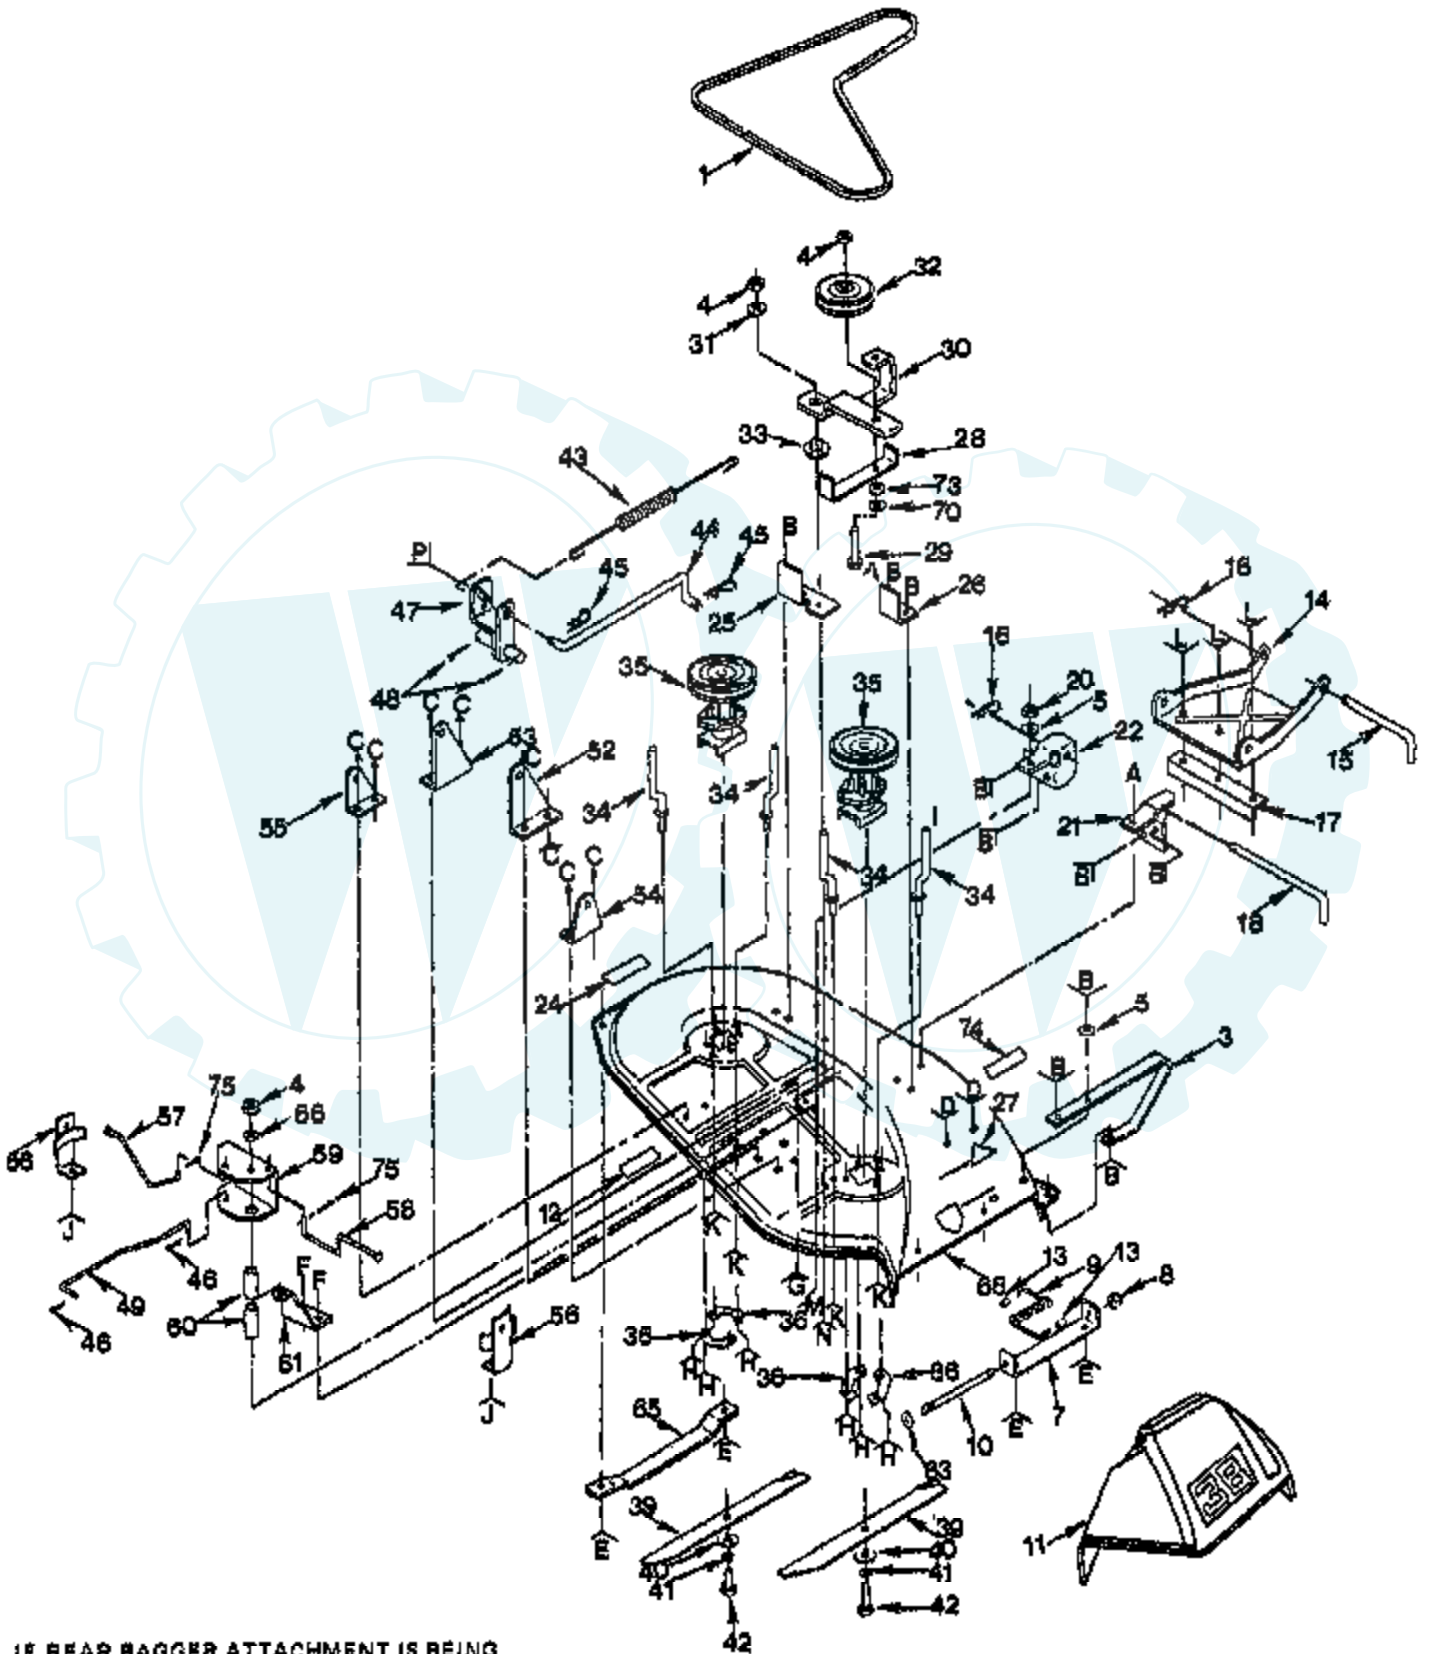

ROPER LAWN TRACTOR--MODEL NUMBER LT120AR

38" MOWER

IF REAR BAGGER ATTACHMENT IS BEING USED, REFER TO REAR BAGGER OWNERS MANUAL FOR BLADE PART NO.

Ref #	Part Number	Qty	Description
1	106085X		BELT-V.79.1.MWR
2	105689X		SUB= 144725
3	8417J		SUB= 128772
4	73680600		SUB= 73690600
5	19111216		WASHER M
7	105896X		SUB= 137607
8	5846R		SUB= 110452X
9	106734X		SUB= 123713X
10	106735X		ROD-HINGE T
11	106736X		DEFLECTOR-SHLD T
12	105814X		DECAL.LT
13			CHECK WITH SUPPLIER
14	105662X		LINK.PARALLEL
15	105744X		"ROD, FRT. PARAL T"
16	3146R		RETAINER.SPRING
17	105872X		LINK STOP
18	105743X		SUB= 109835X
20	73680500		SUB= 73690500
21	109598X		BRACKET RH LT
22	109597X		BRACKET LH T
24	3713J		DECAL INSTRUCTION CAUTION
25	106295X		SUB= 109503X
26	105850X		SUB= 109504X
27	106975X		DECAL - SAFETY STANDARD
28	106461X		SUB= 126756X
29	74760632		SUB= 74930632
30	108832X		SUB= 127163X
31	106902X		SPACER RETAINER
32	102403X		IDLER-FLAT T
33	106513X		"WASHER, WEAR LT"
34	102669X		BELT KEEPER LT
35	105891X		SUB= 121687X
36	100668L		SUPPORT PLATE LT
39	106634X		SUB= 25036
40	19132012		WASHER
41	10030600		SUB= 10040600
42	74610624		BOLT.3/8-24X1-1/2
43	108250X		SPRING LT
44	108235X		ROD LT
45			CHECK WITH SUPPLIER
46	76020312		SUB= 3145
47	108068X		ROCK SHAFT LT
48	76020616		SUB= 76020624
49	108247X		ROD BRAKE LT
52	108243X		BRACKET LT
53	108241X		BRACKET LT
54	105857X		"BRKT,SUSP RH T"
55	108673X		"BRKT,SUSP REAR LH"
56	106578X		BRAKE LT
57	106463X		"ROD, BRAKE LH LT"
58	108249X		ROD BRAKE LT
59	106456X		"BRK,BRAKE,PVT LT"
60	100672K		SPACER BRAKE LTV
61	100673L		BRACKET SUPT LTV
63	19111016		WASHER
65	7631J		RUNNER-LH M
66	19131614		WASHER
68	78850		SUB= 85463