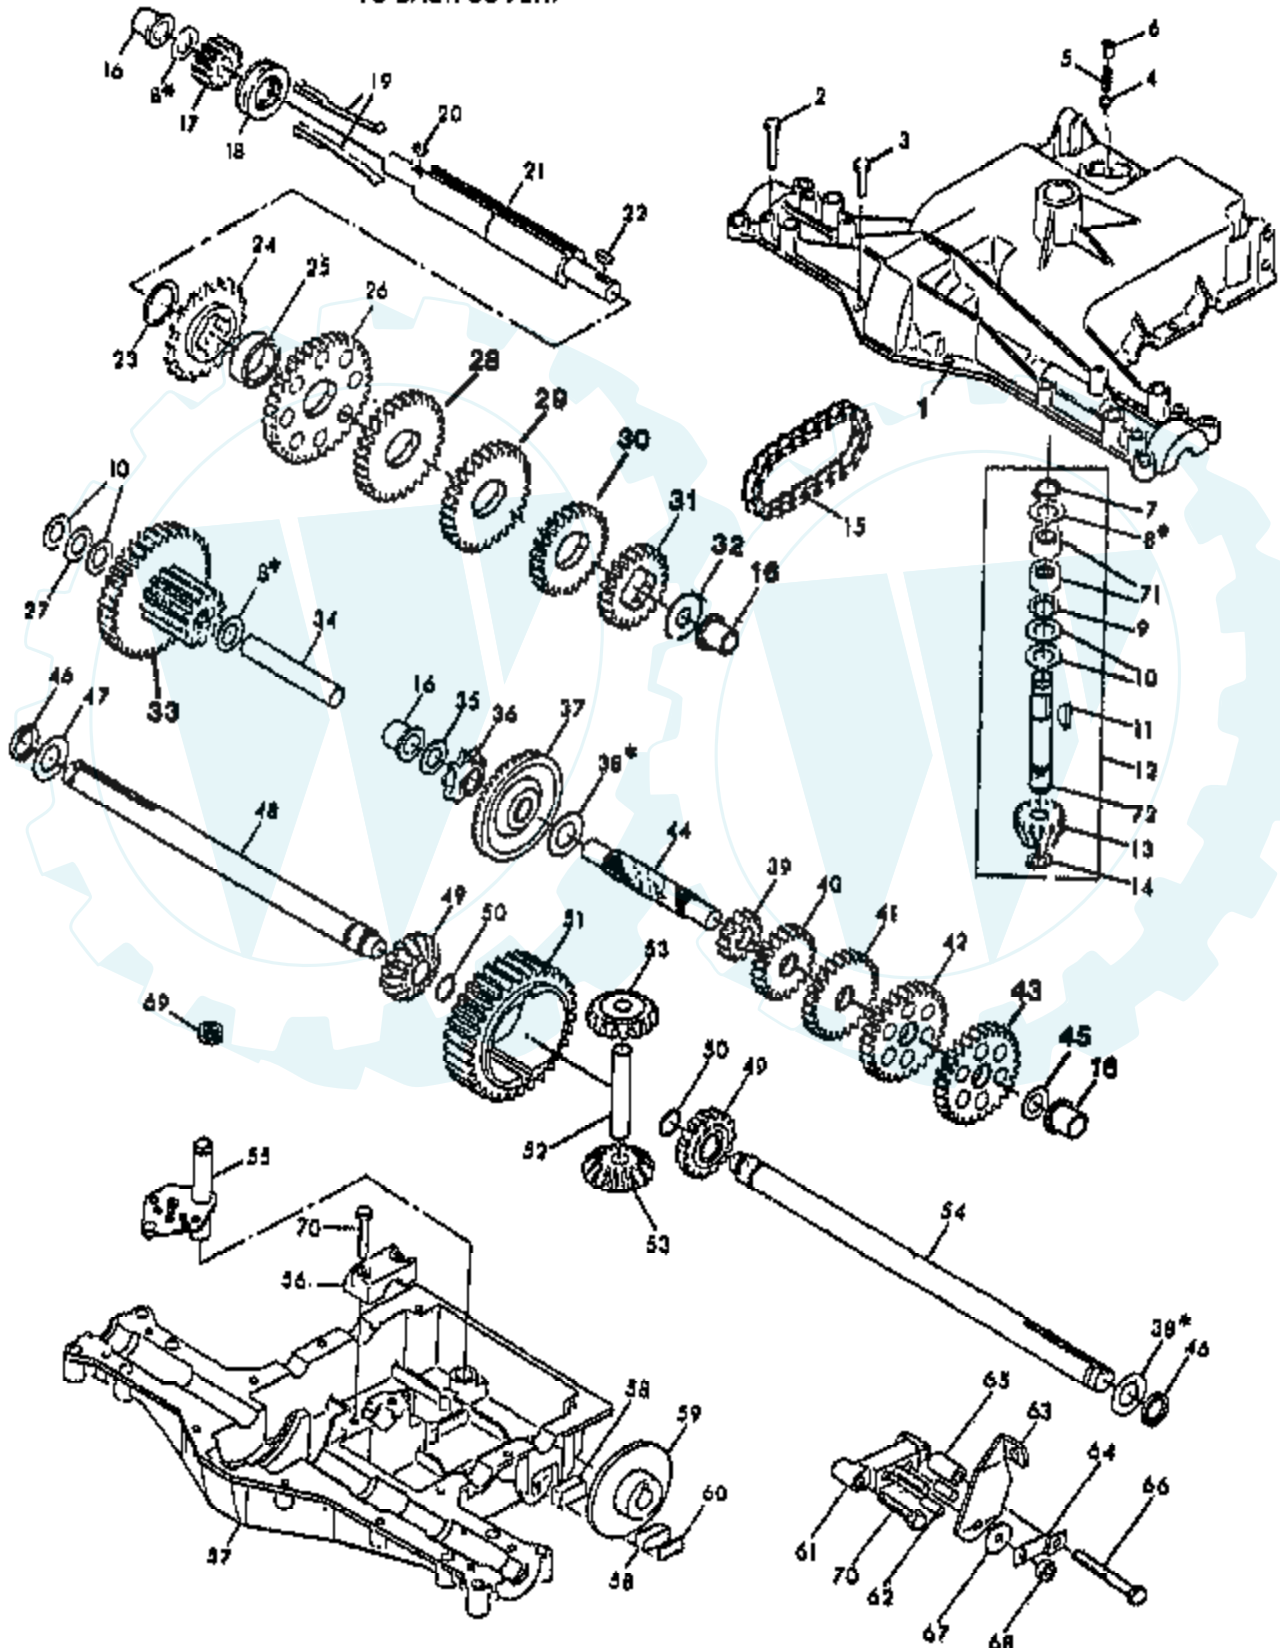

**ROPER LAWN TRACTOR--MODEL NUMBER LT120AR
TRANSAXLE FOOTE--MODEL NUMBER 4150-42**

TRANSAXLE

ALL REPAIRS MUST BE PERFORMED BY
AN AUTHORIZED FOOTE DEALER. REFER
TO BACK COVER.

Ref #	Part Number	Qty	Description
1	3655-B		HOUSING, UPPER
2	1360		SCREW 1/4-20 X 1.31
3	3396		SCREW 1/4-20 X .875
4	1151		BALL DETENT
5	3626		SPRING, DETENT
6	3623		SCREW, SET
7	1099		RING RETAINING
8	1441		WASHER PLAIN
8	1423		WASHER, PLAIN .632 X 1.00 X .026
8	1082		WASHER PLAIN
8	1424		WASHER PLAIN
8	1068		WASHER PLAIN
8	1425		WASHER PLAIN
8	1358		WASHER PLAIN
8	1145		WASHER, PLAIN .632 X 1.00 X .060
8	1319		WASHER PLAIN
9	3312		O-RING
10	1425		WASHER PLAIN
11	1374		KEY WOODRUFF #9
12	4134		ASSY KIT INPUT SHAFT
13	3590		PINION, BEVEL, 14 TEETH
14	3624		RING, RETAINING
15	3625		CHAIN, 24 PITCHES
16	1542		BEARING, FLANGE
17	3773		GEAR SPUR, 14 TEETH
18	3631		COLLAR CLUTCH
19	3676		KEY, CLUTCH
20	1369		KEY WOODRUFF #3
21	3663		SHAFT, INTERMEDIATE
22	1375		KEY, WOODRUFF, #61
23	3627		RING, RETAINING
24	3640		SPROCKET, 18T
25	3841		SPACER
26	3786		GEAR, SPUR, 37 TEETH
27	3422		SPACER .630 X 1.00 X .169
28	3784		GEAR, SPUR 30T
29	3783		GEAR, SPUR, 25 TEETH
30	3782		GEAR, SPUR 22T
31	3741		GEAR SPUR
32	3628		WASHER, PLAIN .640 X 1.37 X .061
33	4286		ASSY GEAR COMB 12&35 TEETH
34	3658		SHAFT, IDLER
35	1959		WASHER PLAIN
36	3645		SPROCKET, 9 TEETH
37	3853		GEAR, BEVEL, 42 TEETH
38	3749		WASHER PLAIN
38	3652		WASHER PLAIN
38	3693		WASHER PLAIN
38	3653		WASHER PLAIN
38	3408		WASHER PLAIN
38	3732		WASHER PLAIN
38	3184		WASHER, PLAIN .758 X 1.25 X .031
38	3733		WASHER PLAIN
38	3198		WASHER PLAIN
38	3734		WASHER PLAIN
38	3735		WASHER PLAIN
38	3736		WASHER PLAIN
38	3180		WASHER PLAIN