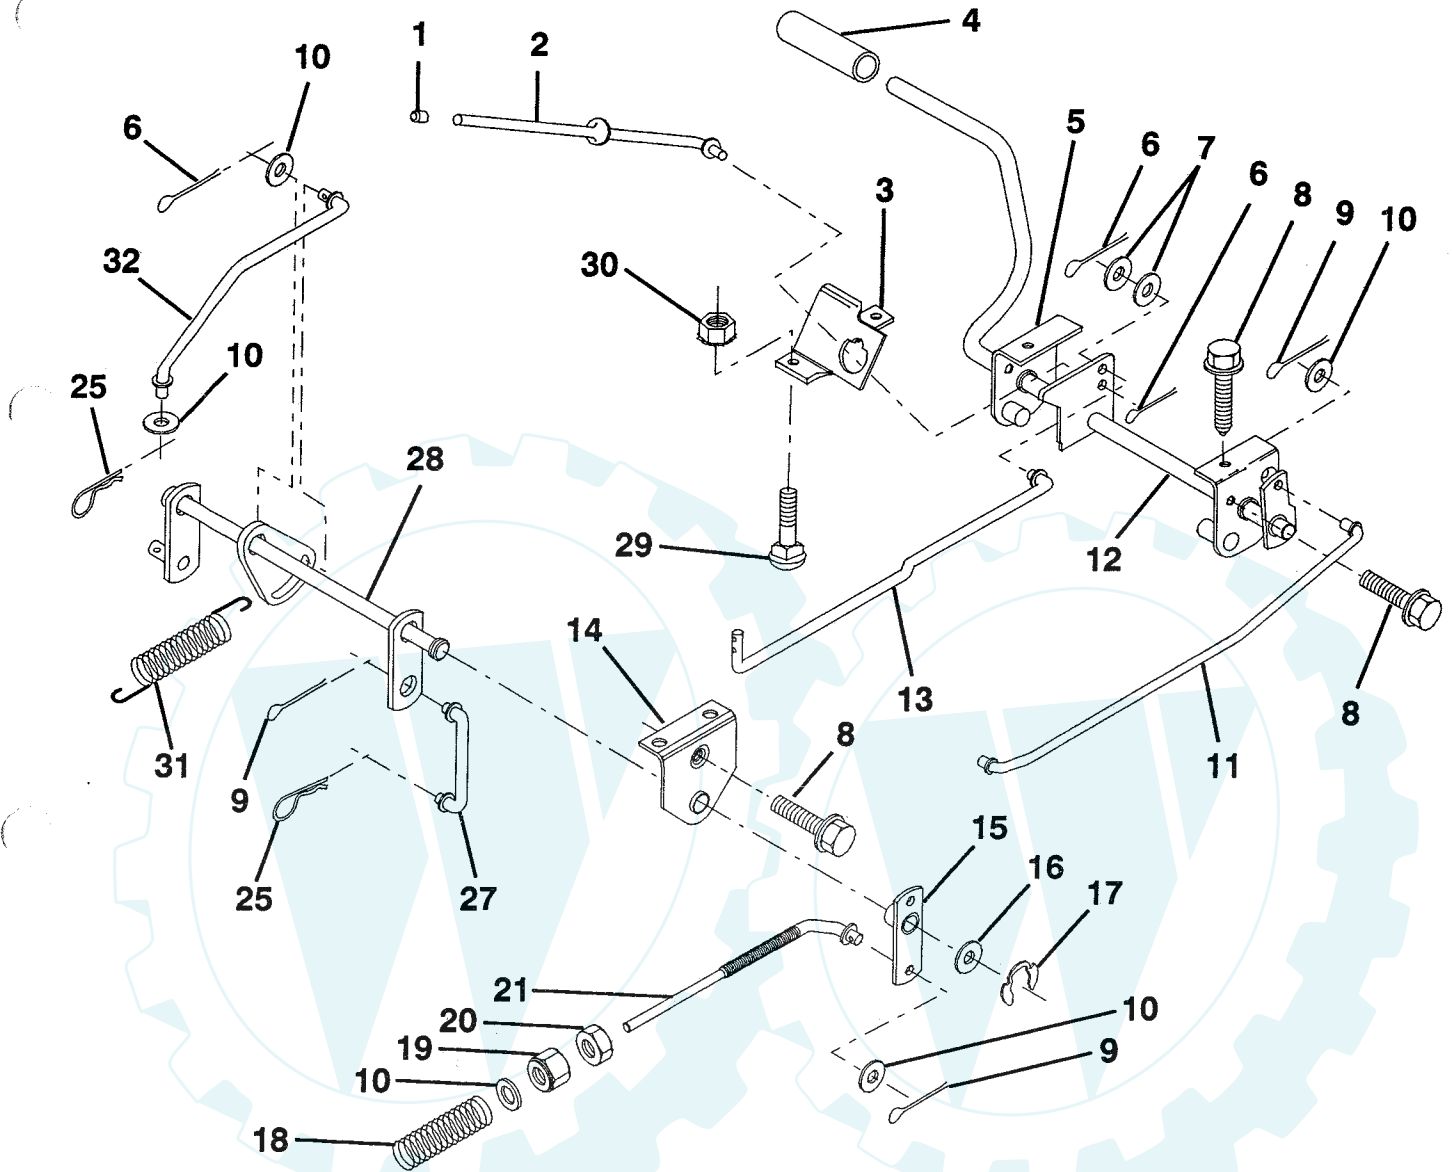

REPAIR PARTS

12.5 HP 38" LAWN TRACTOR-MODEL NO. LT120 (HA125R38B), PRODUCT NO. 954 00 04-92

BRAKE / REAR MOWER LIFT ASSEMBLY

KEY NO.	PART NO.	DESCRIPTION
1	532071673	Cap, Plunger
2	532123436	Rod, Parking Brake
3	532123437	Bracket, Parking Brake
4	532008156	Cover, Pedal
5	532132205	Bracket, Clutch/Brake Pedal, L.H.
6	876020312	Pin, Cotter 3/32 x 3/4
7	819131016	Washer 13/32 x 5/8 x 16 Gauge
8	817490508	Screw, Hex Head, Thd., Roll. 5/16-18 x 1/2
9	876020412	Pin, Cotter 1/8 x 3/4
10	819131316	Washer 13/32 x 13/16 x 16 Gauge
11	532123543	Rod, Brake, Front
12	532136263	Assembly, Clutch/Brake Pedal
13	532123394	Rod, Clutch
14	532121978	Bracket, Lift Shaft
15	532123641	Assembly, Brake, Pivot, Arm

KEY NO.	PART NO.	DESCRIPTION
16	819251816	Washer 25/32 x 1-1/8 x 16 Gauge
17	812000034	Ring, Klip
18	532106888	Spring, Brake Rod
19	873350600	Nut, Hex, Jam 3/8-16 UNC
20	873800600	Locknut, Hex, with Washer Insert 3/8-16 UNC
21	532131460	Rod, Brake, Rear
25	532124961	Spring, Retainer
27	532136780	Link, Lift, Rear
28	532136779	Assembly, Rear Mower Lift
29	872110506	Bolt, Carriage 5/16-18 UNC x 3/4
30	873510500	Nut, Hex, Keps 5/16-16 UNC
31	532133095	Spring, Counterbalance
32	532133721	Link, Lift Lever

NOTE: All component dimensions given in U.S. inches
1 inch = 25.4 mm

HARDWARE SHOWN LARGER FOR EASIER IDENTIFICATION

Der Ersatzteilspezialist im Internet.