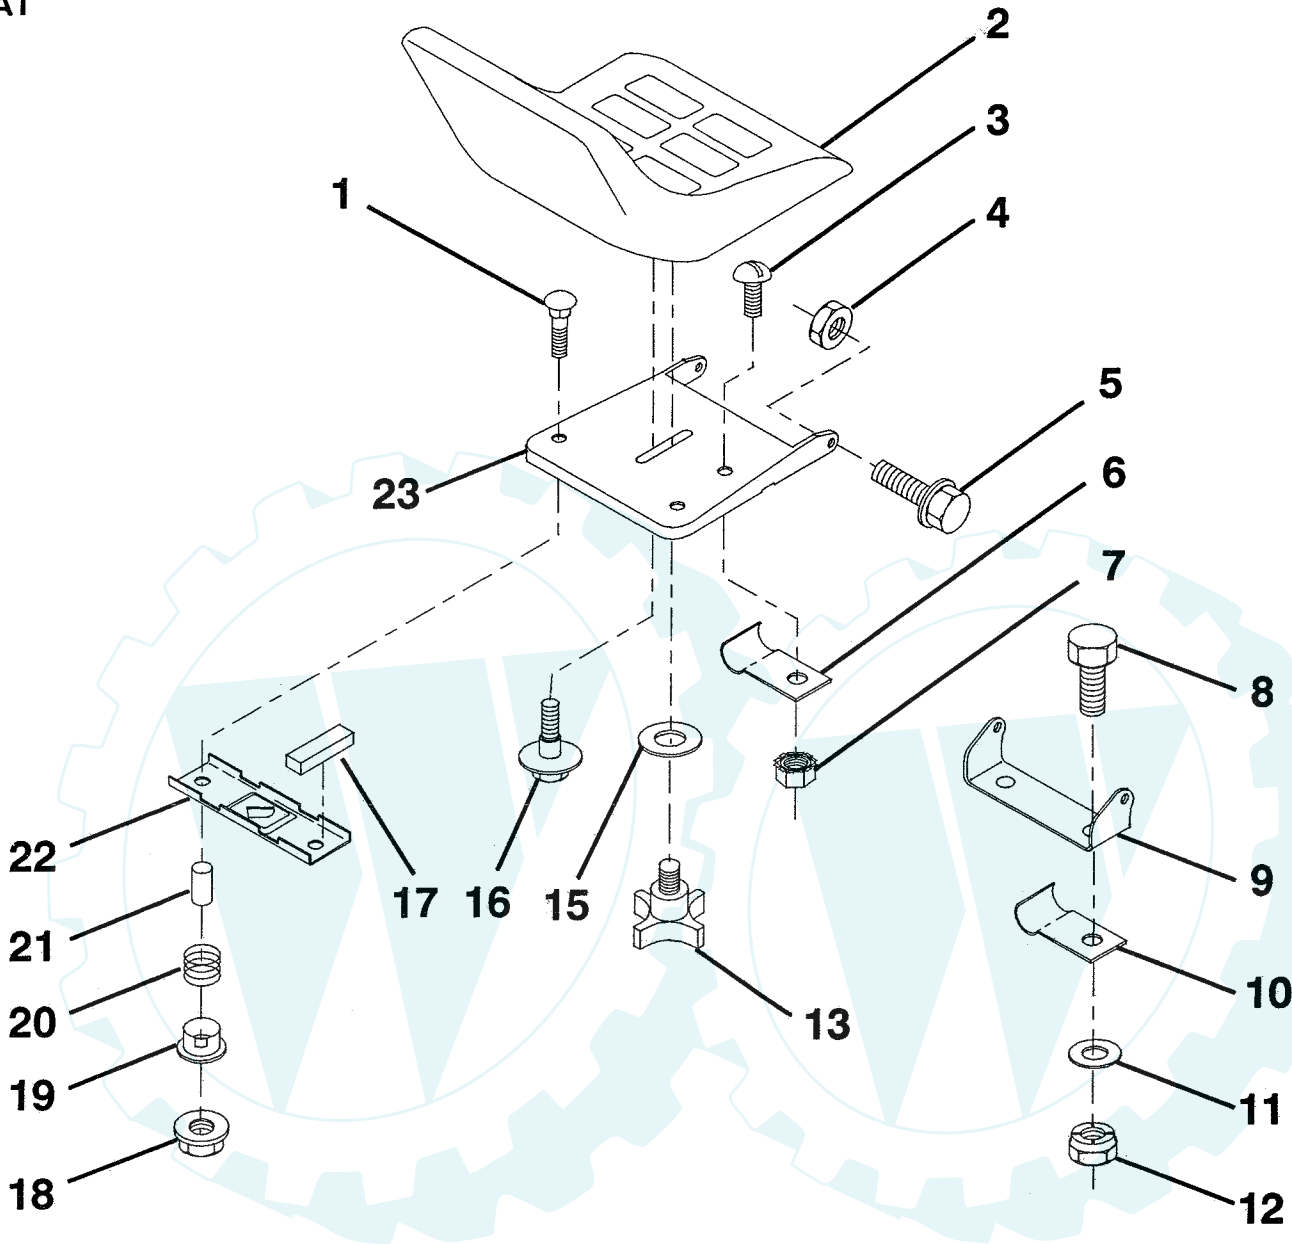

KEY NO.	PART NO.	DESCRIPTION
1	532125434	Fender/Foostrest
2	532109238	Tube, Battery Drain
3	532109596	Clamp, Hose
4	532129965	Case, Battery
5	532126700	Pad, Footrest
6	817490516	Screw, Hex Washer Head, Thd., Roll. 5/16-18 x 1
7	532131318	Latch, Hood
8	532131053	Hood/Grill Assembly (Includes Key Numbers 21 and 22)
9	532130986	Lens, L.H.
10	532130985	Lens, R.H.
11	532128449	Pivot Bracket Assembly, L.H.
12	532128808	Pivot Bracket Assembly, R.H.
13	532137097	Assembly, Frame
14	873680500	Nut, Hex, Crownlock 5/16-18
15	873510400	Nut, Hex, Keps 1/4-20 UNC
16	874760512	Bolt, Hex Head 5/16-18 UNC x 3/4

KEY NO.	PART NO.	DESCRIPTION
17	532127880	Drawbar
18	532125142	Plate Assembly, Battery
19	532124181	Spring, Compression, Seat
20	819132012	Washer 13/32 x 1-1/4 x 12 Gauge
21	817490612	Screw, Hex Washer Head, Thd., Roll. 3/8-16 x 3/4
22	532124346	Nut, Self-Threading, Washer Head 3/16
23	532126470	Clip, Insulated
24	532124307	Bar, Shift Lock
25	532126995	Console, Shift Control
26	819091413	Washer 9/32 x 7/8 x 13 Gauge
27	532126938	Bumper, Hood
29	532132562	Plate, Depth Stop
30	817490508	Screw, Thd., Roll. 5/16-18 x 1/2
31	872110506	Bolt, Carriage 5/16-18 x 3/4

NOTE: All component dimensions given in U.S. inches
1 inch = 25.4 mm

HARDWARE SHOWN LARGER FOR EASIER IDENTIFICATION

Der Ersatzteilspezialist im Internet.

REPAIR PARTS

12.5 HP 38" LAWN TRACTOR-MODEL NO. LT120 (HA125R38B), PRODUCT NO. 954 00 04-92
SEAT

KEY NO.	PART NO.	DESCRIPTION
1	872050411	Bolt, Carriage 1/4-20 x 1-3/8
2	532127398	Seat
3	874641008	Screw, Slotted Pan Head #10-32 x 1/2
4	873680500	Nut, Hex, Crownlock 5/16-18
5	532105529	Bolt, Shoulder 5/16-18 UNC
6	532124967	Clip, Insulated
7	873951000	Nut, Hex, Keps #10-32 UNF
8	874760612	Bolt, Hex, Fin. 3/8-16 UNC x 3/4
9	532126656	Bracket, Pivot, Seat
10	532126471	Clip, Insulated
11	819133210	Washer 12/32 x 2 x 10 Gauge
12	873680600	Nut, Hex, Crownlock 3/8-16 UNC