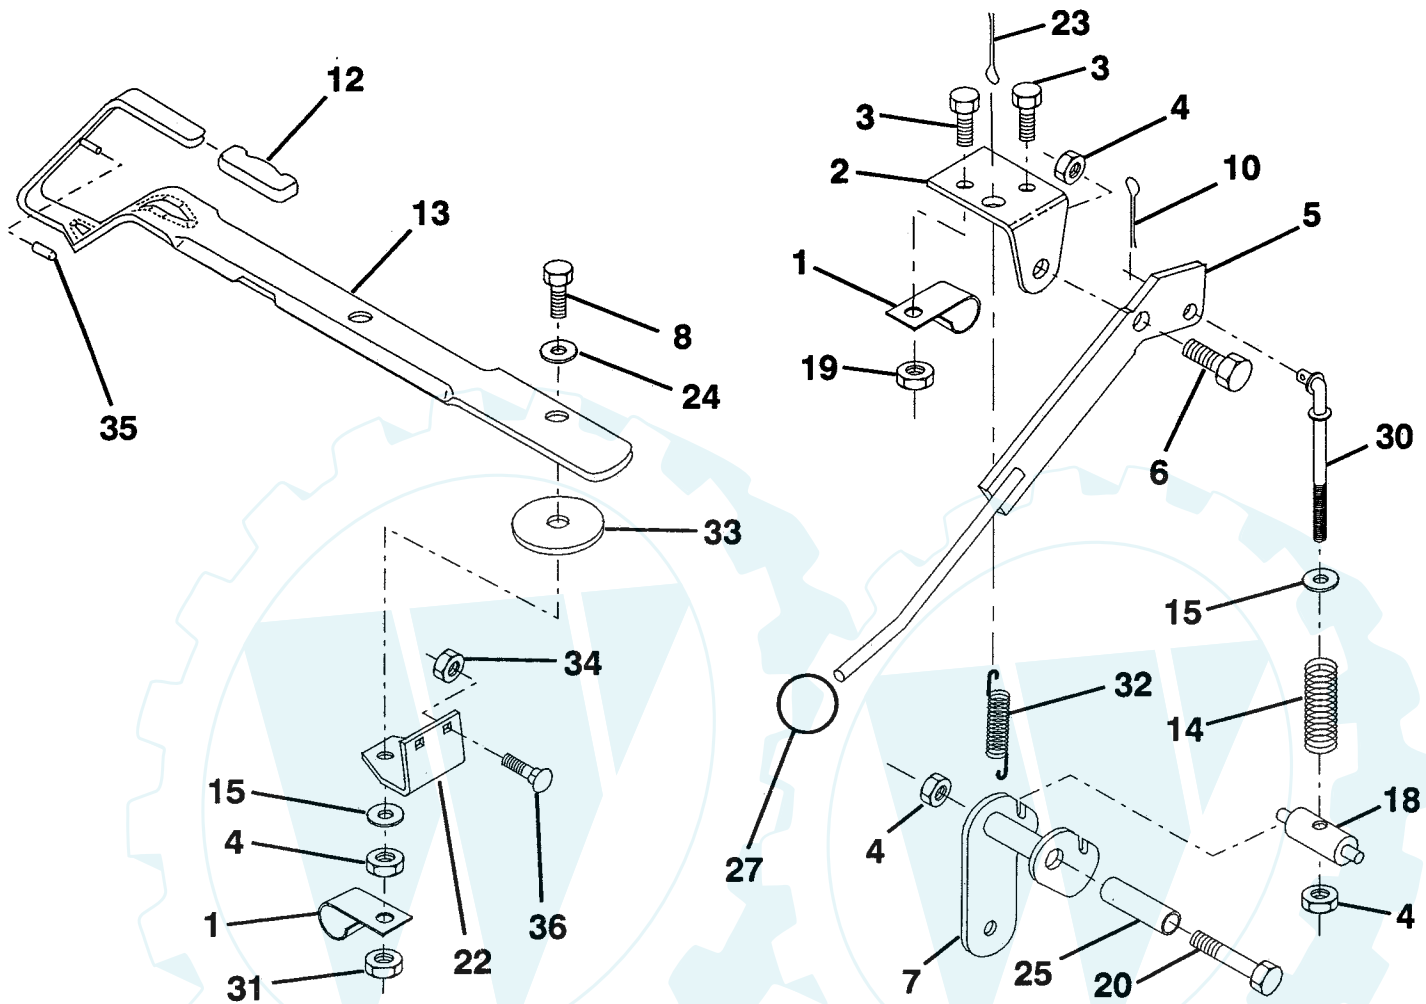

KEY NO.	PART NO.	DESCRIPTION
1	532123385	Pulley
2	812000028	Ring, Retainer
3	532127054	Transaxle, Peerless, 6 Speed, Model Number 930-028
4	532125096	Key, Woodruff #9
5	873680500	Nut, Crownlock 5/16-18
6	872140506	Bolt, Carriage 5/16-18 UNC x 3/4
7	532123378	Strap, Torque
8	817490512	Screw 5/16-18 x 3/4
9	532110422	Spring, Brake
10	532121749	Washer 25/32 x 1-1/4 x 16 Gauge
11	532123583	Key, Square
12	874760540	Bolt, Hex, Fin. 5/16-18 x 2-1/2
15	819171616	Washer 17/32 x 1 x 16 Gauge
17	532126293	Link, Shift
18	871040412	Bolt, Hex, Fin. 1/4-28 UNF x 3/4 Grade 8

NOTE: All component dimensions given in U.S. inches
1 inch = 25.4 mm

HARDWARE SHOWN LARGER FOR EASIER IDENTIFICATION

Der Ersatzteilspezialist im Internet.

REPAIR PARTS

12.5 HP 38" LAWN TRACTOR-MODEL NO. LT120 (HA125R38B), PRODUCT NO. 954 00 04-92

MOWER LIFT LEVER

KEY NO.	PART NO.	DESCRIPTION
1	532126470	Clip, Insulated
2	532122018	Bracket, Mower Clutch
3	874780408	Bolt, Hex Head, Fin. 1/4-20 UNC x 1/2 Grade 5
4	873680600	Nut, Crownlock 3/8-16 UNC
5	532132552	Assembly, Clutch Lever
6	532106451	Bolt, Shoulder
7	532135110	Assembly, Mower Clutch Arm
8	874930624	Bolt, Hex Head 3/8-16 UNC x 1-1/2
10	876020412	Pin, Cotter 1/8 x 3/4
12	532122027	Handle, Lift Lever
13	532136658	Assembly, Lift Handle
14	532133939	Spring, Compression
15	819131616	Washer 13/32 x 1 x 11 Gauge
18	532135107	Trunnion, Threaded 3/8-16
19	873680400	Nut, Crownlock 1/4-20

KEY NO.	PART NO.	DESCRIPTION
20	874760644	Bolt, Hex Head, Fin. 3/8-16 UNC x 2-3/4
22	532132561	Bracket, Lift Lever
23	876020312	Pin, Cotter 3/32 x 3/4
24	532007672	Washer 25/64 x 1-1/4 x 12 Gauge
25	532121933	Tube, Spacer
27	532121466	Knob
30	532135039	Rod, Tension, Clutch
31	873930600	Nut, Centerlock
32	532133435	Spring, Extension, Return
33	532062333	Washer .390 x 1.437 x .074
34	873680500	Nut, Crownlock 5/16-18
35	532133603	Cap, Vinyl, Red
36	872140506	Bolt, Carriage 5/16-18 x 3/4