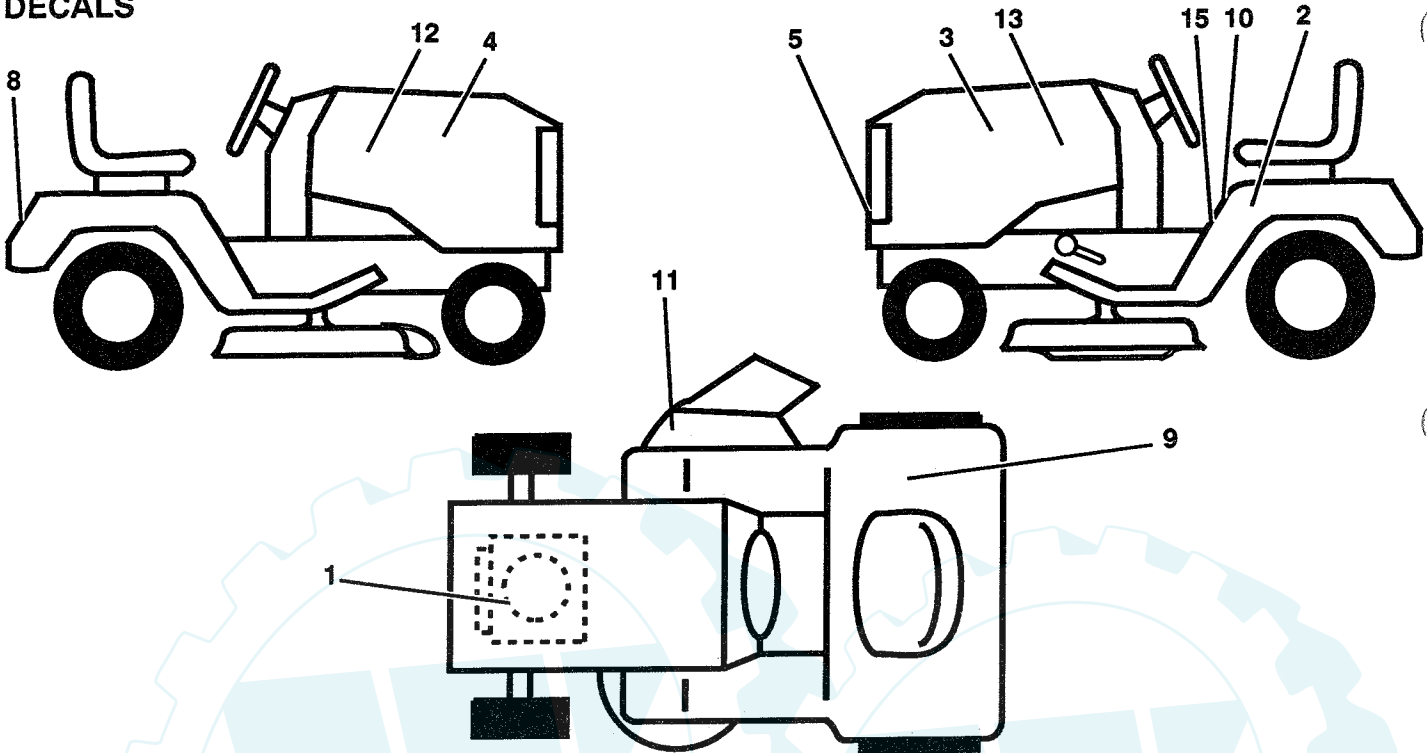

REPAIR PARTS

12.5 HP 38" LAWN TRACTOR-MODEL NO. LT120 (HA125R38B), PRODUCT NO. 954 00 04-92

DECALS

KEY NO.	PART NO.	DESCRIPTION
1	532129057	Decal, Engine, HP
2	532135073	Decal, Indicator
3	532137541	Decal, Hood, L.H.
4	532137540	Decal, Hood, R.H.
5	532125989	Decal, Logo, Grill
8	532131582	Decal, Logo, Fender
9	532124433	Decal, 80 DBA
10	532133796	Decal, Fender, Caution
11	532137259	Decal, Warning, Multi-Language

KEY NO.	PART NO.	DESCRIPTION
12	532137546	Decal, Hood, Insert, R.H.
13	532137547	Decal, Hood, Insert, L.H.
15	532126712	Decal, Instruction, Warning
--	532139186	Manual, Operator's
--	532139185	Manual, Repair Parts

Available accessories not included with tractor:

--	CER 38	Grass Catcher