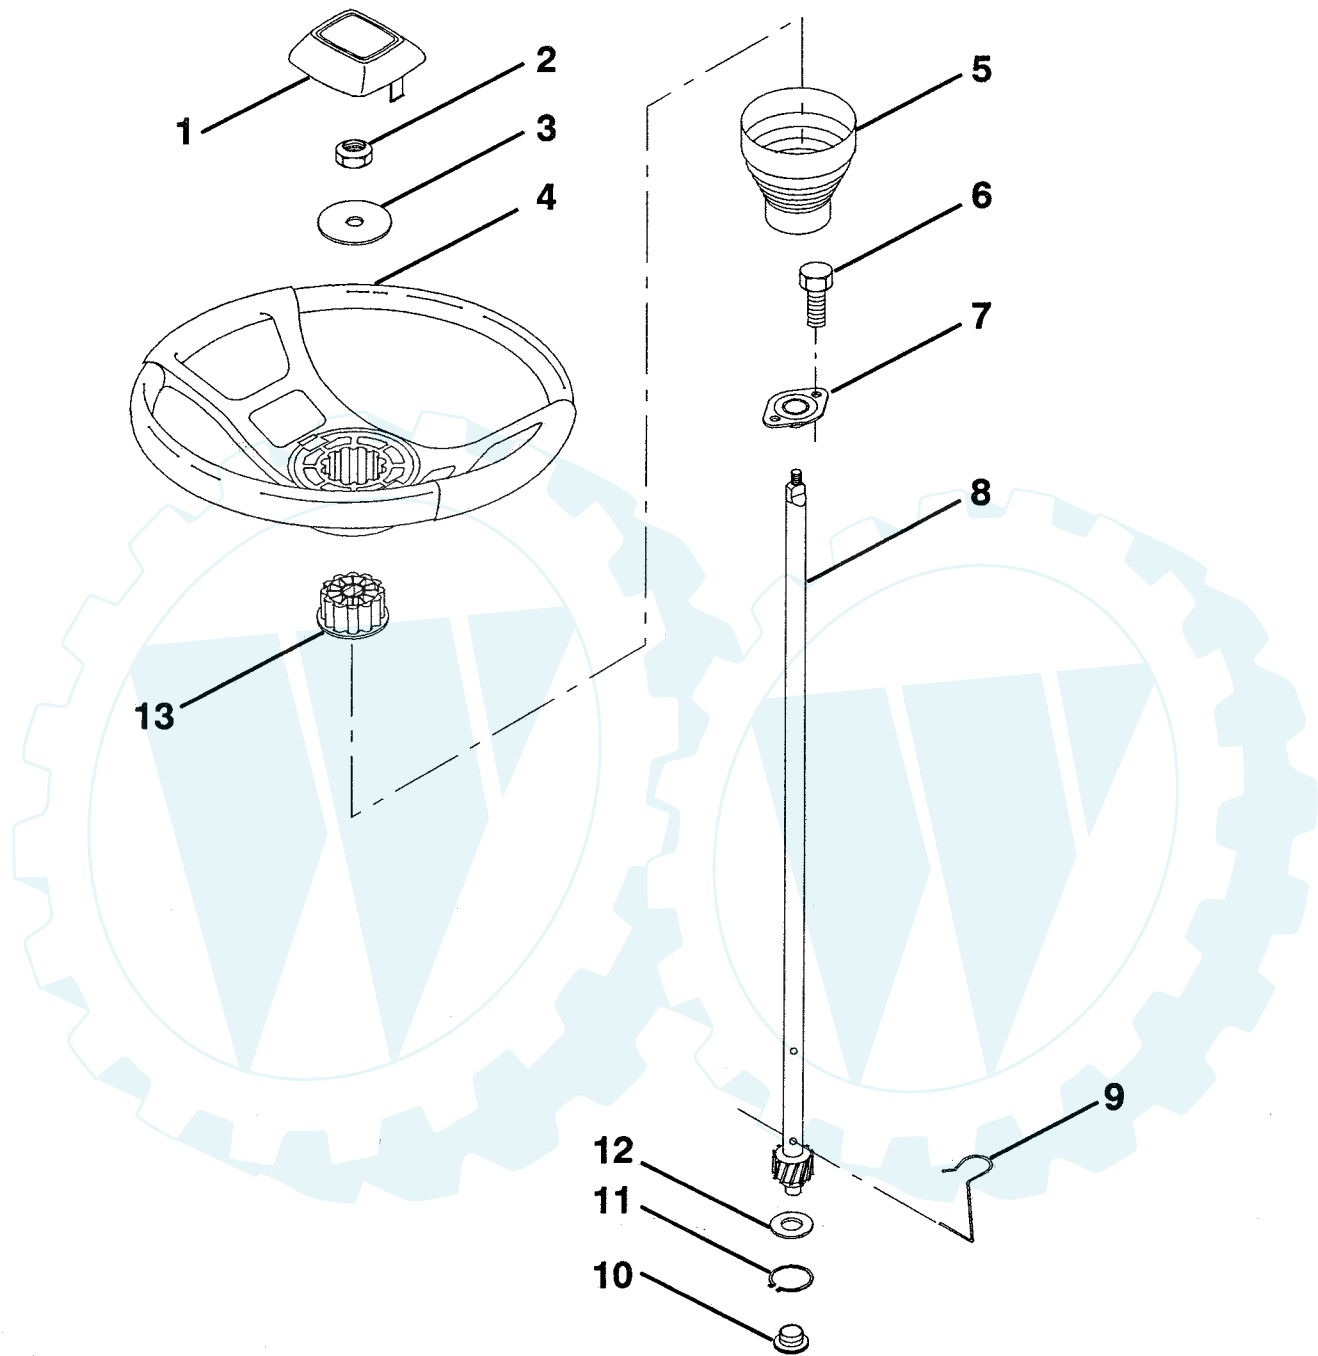

REPAIR PARTS

12.5 HP 38" LAWN TRACTOR-MODEL NO. LT120 (HA125R38B), PRODUCT NO. 954 00 04-92

STEERING WHEEL

KEY NO.	PART NO.	DESCRIPTION
1	532124416	Insert, Steering Wheel
2	532124701	Locknut 3/8-24 UNF
3	819133808	Washer 12/32 x 2-3/8 x 8 Gauge
4	532124415	Steering Wheel
5	532127396	Sleeve, Steering
6	817431008	Screw, Hex Head #10-16 x 1/2
7	532102803	Bushing, Steering
8	532123651	Shaft, Steering

KEY NO.	PART NO.	DESCRIPTION
9	532124210	Clip, Steering
10	532123438	Bushing, Lower, Steering
11	812000045	Ring, Retaining
12	819211616	Washer 21/32 x 1 x 16 Gauge
13	532104820	Adaptor, Steering Wheel

NOTE: All component dimensions given in U.S. inches
1 inch = 25.4 mm

HARDWARE SHOWN LARGER FOR EASIER IDENTIFICATION

Der Ersatzteilspezialist im Internet.