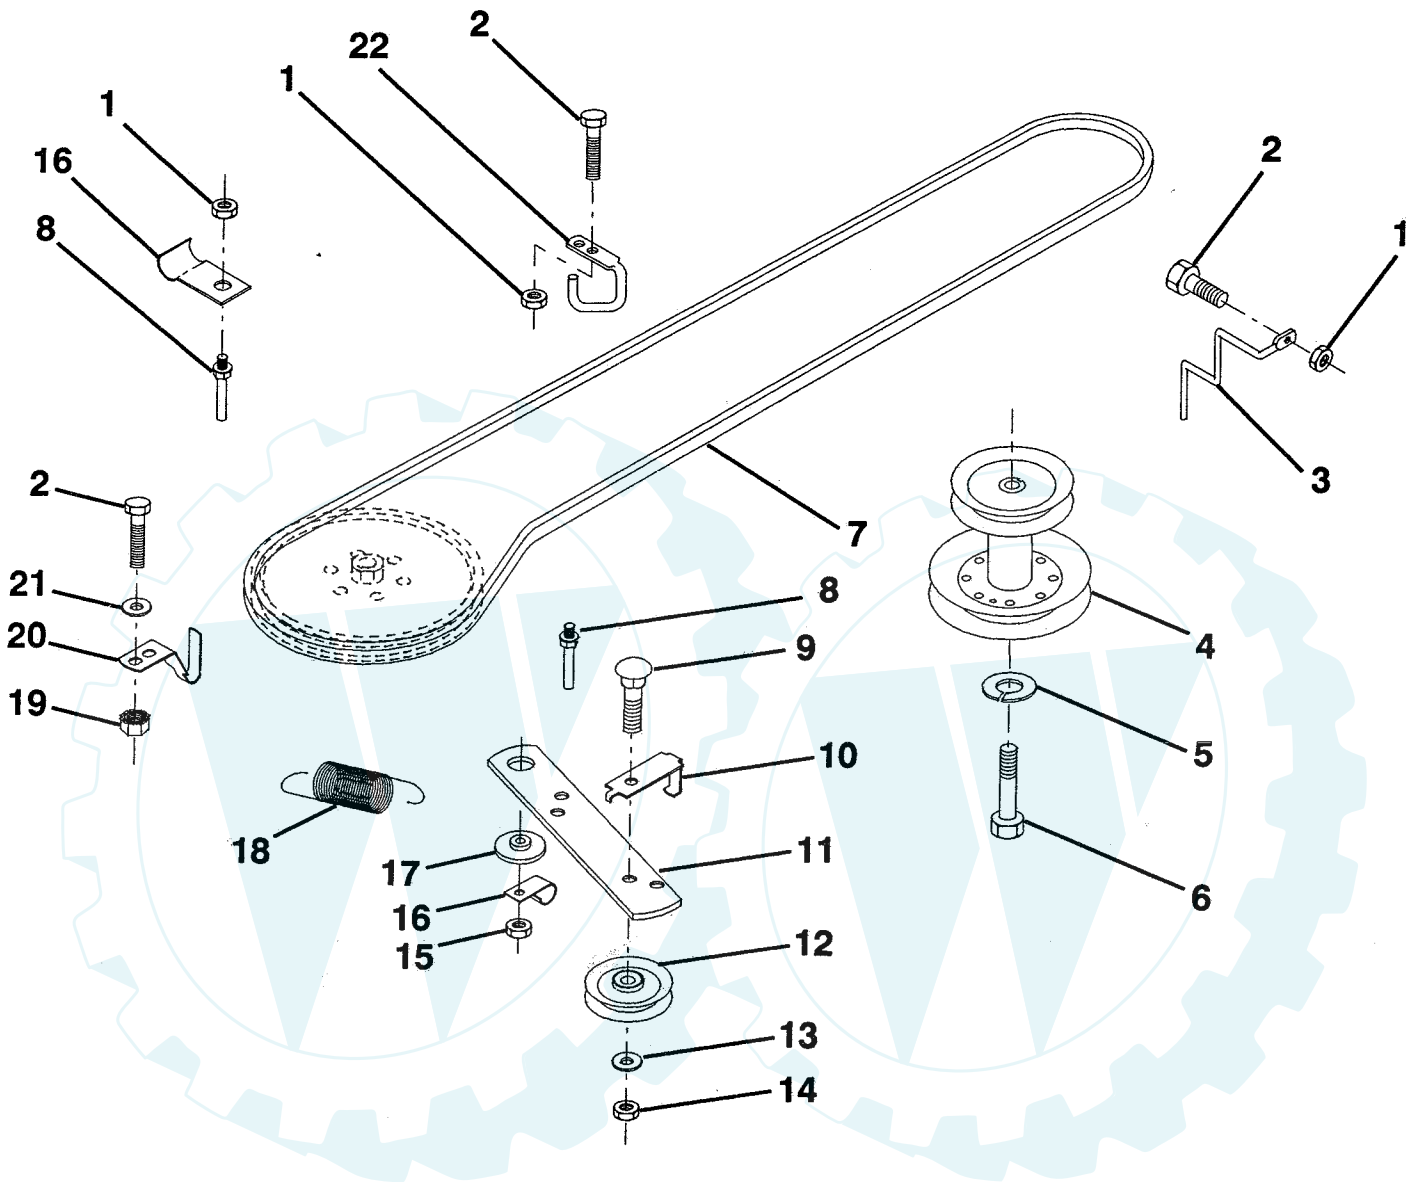

KEY NO.	PART NO.	DESCRIPTION
9	876020412	Pin, Cotter 1/8 x 3/4
10	819131316	Washer 13/32 x 13/16 x 16 Gauge
11	532126847	Bushing
12	532121924	Tie Rod
13	532121916	Spindle Assembly, L.H.

NOTE: All component dimensions given in U.S. inches
1 inch = 25.4 mm

HARDWARE SHOWN LARGER FOR EASIER IDENTIFICATION

Der Ersatzteil-spezialist im Internet.

REPAIR PARTS

12.5 HP 38" LAWN TRACTOR-MODEL NO. LT120 (HA125R38B), PRODUCT NO. 954 00 04-92
GROUND DRIVE

KEY NO.	PART NO.	DESCRIPTION	KEY NO.	PART NO.	DESCRIPTION
1	873680500	Nut, Crownlock 5/16-18	13	819131316	Washer 13/32 x 13/16 x 16 Gauge
2	874760512	Bolt, Hex Head 5/16-18 UNC x 3/4	14	873930600	Nut, Hex, Centerlock 3/8-16 UNC
3	532132946	Keeper, Mower Drive, R.H.	15	873680600	Nut, Hex, Crownlock 3/8-16 UNC
4	532135036	Pulley, Engine	16	532126471	Clip, Insulated
5	810040700	Washer, Lock 7/16	17	532122052	Spacer, Retainer
6	871130748	Bolt, Hex Hd. 7/16-20 UNF Grade 8	18	532131459	Spring, Extension
7	532126520	Traction, V-Belt Drive	19	873510500	Nut, Hex, Keps 5/16-18 UNC
8	532123405	Keeper, T/A, Ground Drive Belt	20	532123891	Keeper, T/A, Ground Drive Belt
9	872140612	Bolt, Carriage 3/8-16 UNC x 1-1/2	21	819111016	Washer 11/32 x 5/8 x 16 Gauge
10	532123396	Keeper, Ground Drive Belt Idler	22	532123404	Keeper, Frame Ground Drive Belt
11	532123395	Arm, Ground Drive Clutch			
12	532004859	Idler, Flat			

KEY NO.	PART NO.	DESCRIPTION
1	532123385	Pulley
2	812000028	Ring, Retainer
3	532127054	Transaxle, Peerless, 6 Speed, Model Number 930-028
4	532125096	Key, Woodruff #9
5	873680500	Nut, Crownlock 5/16-18
6	872140506	Bolt, Carriage 5/16-18 UNC x 3/4
7	532123378	Strap, Torque
8	817490512	Screw 5/16-18 x 3/4
9	532110422	Spring, Brake
10	532121749	Washer 25/32 x 1-1/4 x 16 Gauge
11	532123583	Key, Square
12	874760540	Bolt, Hex, Fin. 5/16-18 x 2-1/2
15	819171616	Washer 17/32 x 1 x 16 Gauge
17	532126293	Link, Shift
18	871040412	Bolt, Hex, Fin. 1/4-28 UNF x 3/4 Grade 8