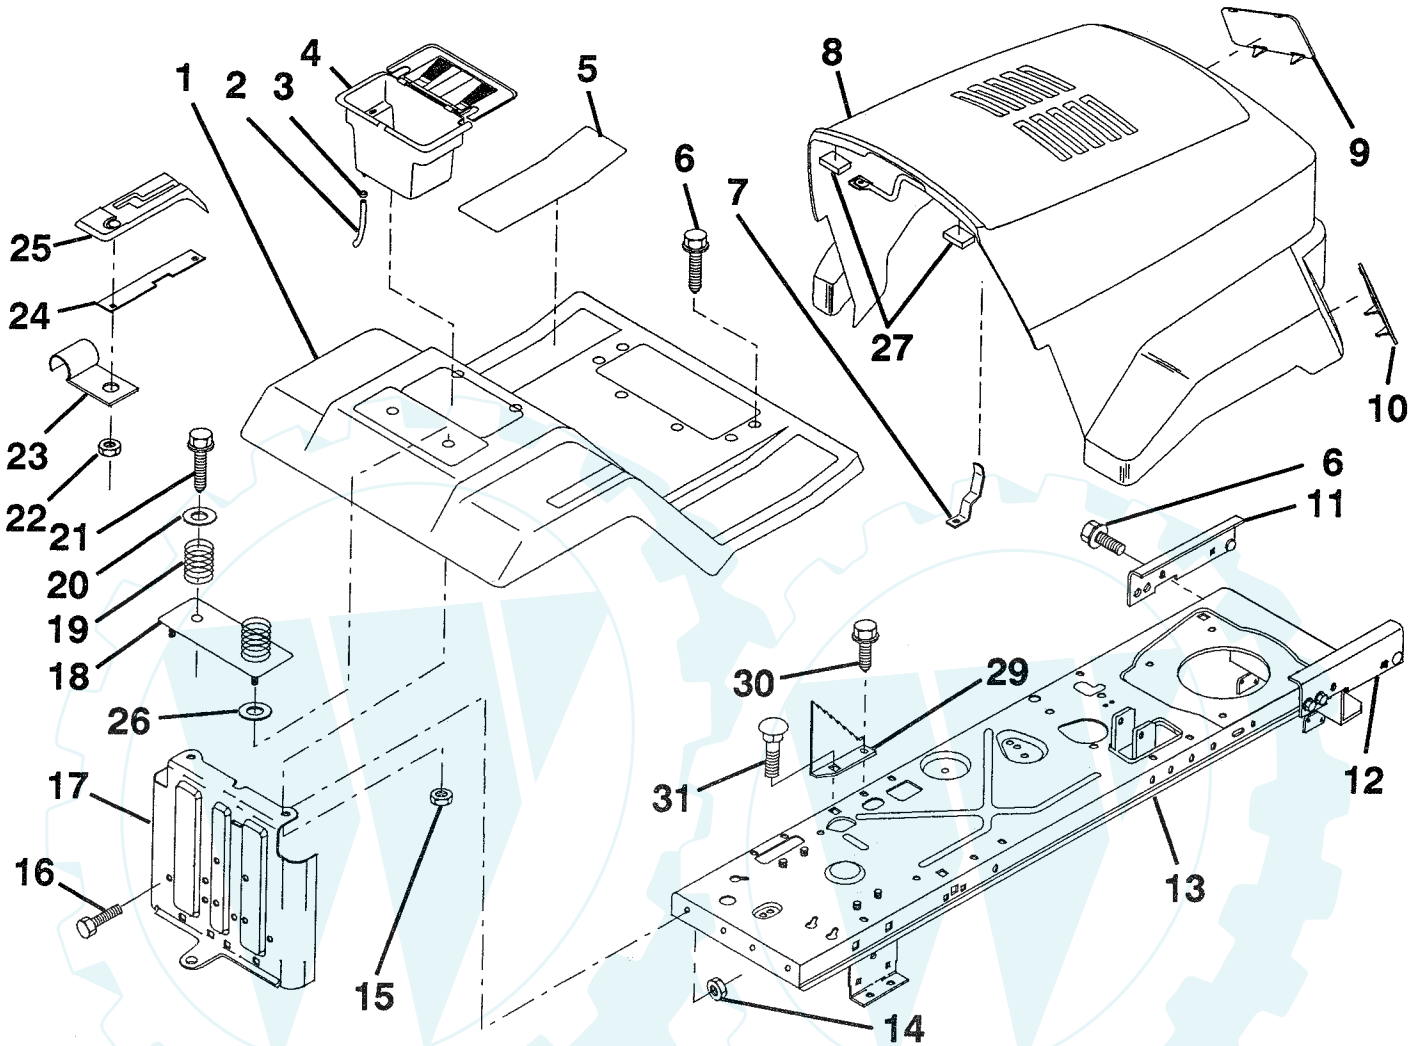

REPAIR PARTS

12.5 HP 38" LAWN TRACTOR-MODEL NO. LT120 (HA125R38B), PRODUCT NO. 954 00 04-92
FENDER/CHASSIS

KEY NO.	PART NO.	DESCRIPTION
1	532125434	Fender/Foostrest
2	532109238	Tube, Battery Drain
3	532109596	Clamp, Hose
4	532129965	Case, Battery
5	532126700	Pad, Footrest
6	817490516	Screw, Hex Washer Head, Thd., Roll. 5/16-18 x 1
7	532131318	Latch, Hood
8	532131053	Hood/Grill Assembly (Includes Key Numbers 21 and 22)
9	532130986	Lens, L.H.
10	532130985	Lens, R.H.
11	532128449	Pivot Bracket Assembly, L.H.
12	532128808	Pivot Bracket Assembly, R.H.
13	532137097	Assembly, Frame
14	873680500	Nut, Hex, Crownlock 5/16-18
15	873510400	Nut, Hex, Keps 1/4-20 UNC
16	874760512	Bolt, Hex Head 5/16-18 UNC x 3/4

KEY NO.	PART NO.	DESCRIPTION
17	532127880	Drawbar
18	532125142	Plate Assembly, Battery
19	532124181	Spring, Compression, Seat
20	819132012	Washer 13/32 x 1-1/4 x 12 Gauge
21	817490612	Screw, Hex Washer Head, Thd., Roll. 3/8-16 x 3/4
22	532124346	Nut, Self-Threading, Washer Head 3/16
23	532126470	Clip, Insulated
24	532124307	Bar, Shift Lock
25	532126995	Console, Shift Control
26	819091413	Washer 9/32 x 7/8 x 13 Gauge
27	532126938	Bumper, Hood
29	532132562	Plate, Depth Stop
30	817490508	Screw, Thd., Roll. 5/16-18 x 1/2
31	872110506	Bolt, Carriage 5/16-18 x 3/4

NOTE: All component dimensions given in U.S. inches
1 inch = 25.4 mm

HARDWARE SHOWN LARGER FOR EASIER IDENTIFICATION

Der Ersatzteilspezialist im Internet.