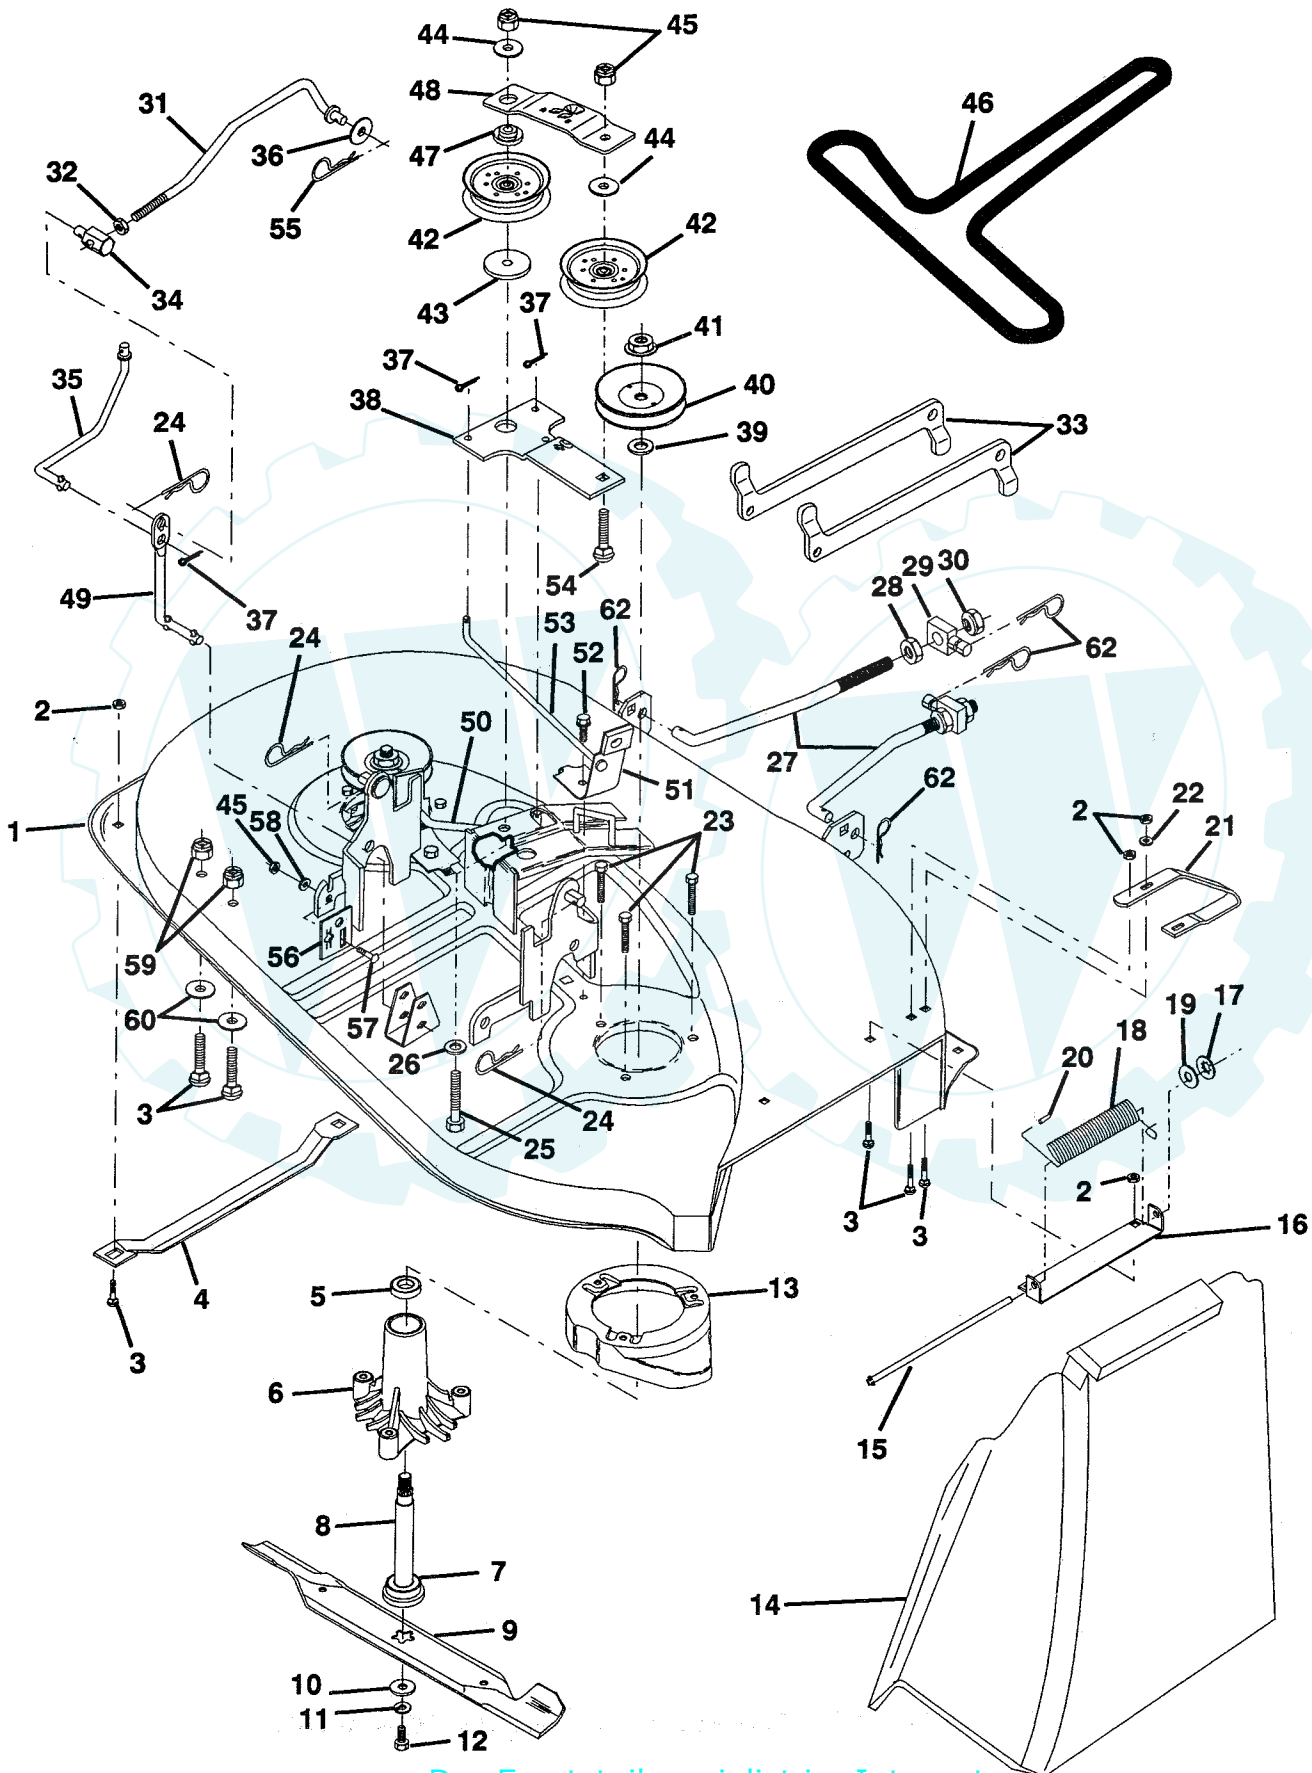

REPAIR PARTS

12.5 HP 38" LAWN TRACTOR-MODEL NO. LT120 (HA125R38B), PRODUCT NO. 954 00 04-92

MOWER DECK

REPAIR PARTS

12.5 HP 38" LAWN TRACTOR-MODEL NO. LT120 (HA125R38B), PRODUCT NO. 954 00 04-92
MOWER DECK

KEY NO.	PART NO.	DESCRIPTION	KEY NO.	PART NO.	DESCRIPTION
1	532138356	Mower Deck Assembly	35	532132554	Clutch Rod, Secondary
2	873680500	Nut, Crownlock 5/16-18	36	819131316	Washer 13/32 x 13/16 x 16 Gauge
3	872140506	Bolt, Carriage 5/16-18 x 3/4	37	876020312	Pin, Cotter 3/32 x 3/4
4	532125074	Runner, L.H.	38	532133840	Idler Arm
5	532110485	Bearing	39	532129963	Washer .150 Thick
6	532128774	Housing, Mandrel	40	532129206	Pulley, Mandrel
7	532129895	Bearing	41	532137266	Nut, Flangelock 9/16
8	532137645	Shaft and Bearing Assembly, Mandrel (Includes Key Number 7)	42	532131494	Pulley, Flat Idler
9	532138497	Blade, High Performance	43	532122052	Spacer, Retainer
10	532129962	Washer, Hardened	44	819131612	Washer 13/32 x 1 x 12 Gauge
11	810030600	Washer, Lock 3/8	45	873680600	Nut, Crownlock 3/8-16
12	532850857	Bolt, Hex 3/8-24 x 1-1/4 Grade 8	46	532131290	Belt
13	532136929	Stripper, Mower, Vented	47	532133502	Spacer, Idler Arm
14	532106736	Shield, Deflector	48	532133503	Stiffener, Idler Arm
15	532106735	Rod, Hinge	49	532133551	Rod, Pivot
16	532137607	Bracket Assembly, Deflector	50	532131289	Rod, Brake, L.H.
17	532110452	Pushnut	51	532130840	Brake Assembly
18	532106734	Spring, Deflector	52	817490512	Screw, Hex Washer Head, Thd., Roll. 5/16-18 x 3/4
19	819111016	Washer 11/32 x 5/8 x 16 Gauge	53	532131288	Rod, Brake, R.H.
20	532105304	Cap, Sleeve	54	872110614	Bolt, Carriage 3/8-16 x 1-3/4 Grade 5
21	532128772	Runner, R.H.	55	532124788	Spring, Retainer
22	819111216	Washer 11/32 x 3/4 x 16 Gauge	56	532136782	Adjustment Plate, Rear Link, L.H.
23	532078158	Bolt, Hex Head 5/16-18 x 1-1/4	57	872140606	Bolt, Carriage 3/8-16 x 3/4
24	532124670	Retainer, Spring	58	819131212	Washer 13/32 x 3/4 x 12 Gauge
25	874600636	Bolt, Carriage 3/8-16 x 2-1/4	59	873800500	Locknut, Hex, with Washer Insert 5/16-18
26	819131612	Washer 13/32 x 1 x 12 Gauge	60	819111112	Washer 11/32 x 11/16 x 12 Gauge
27	532132556	Link Assembly, Front	62	532124660	Retainer Spring
28	873350800	Nut, Hex, Jam 1/2-13 UNC	--	532130794	Mandrel Assembly (Includes Key Numbers 5-8, 10-12, 39 and 41)
29	532130171	Trunnion	--	532138422	Mower Deck, Complete
30	873800800	Locknut with Washer Insert 1/2-13 UNC			
31	532132553	Clutch Rod, Primary			
32	873350600	Nut, Hex, Jam 3/8-16			
33	532132559	Arm, Suspension, Rear			
34	532133604	Trunnion 3/8-16			

NOTE: All component dimensions given in U.S. inches
1 inch = 25.4 mm

HARDWARE SHOWN LARGER FOR EASIER IDENTIFICATION