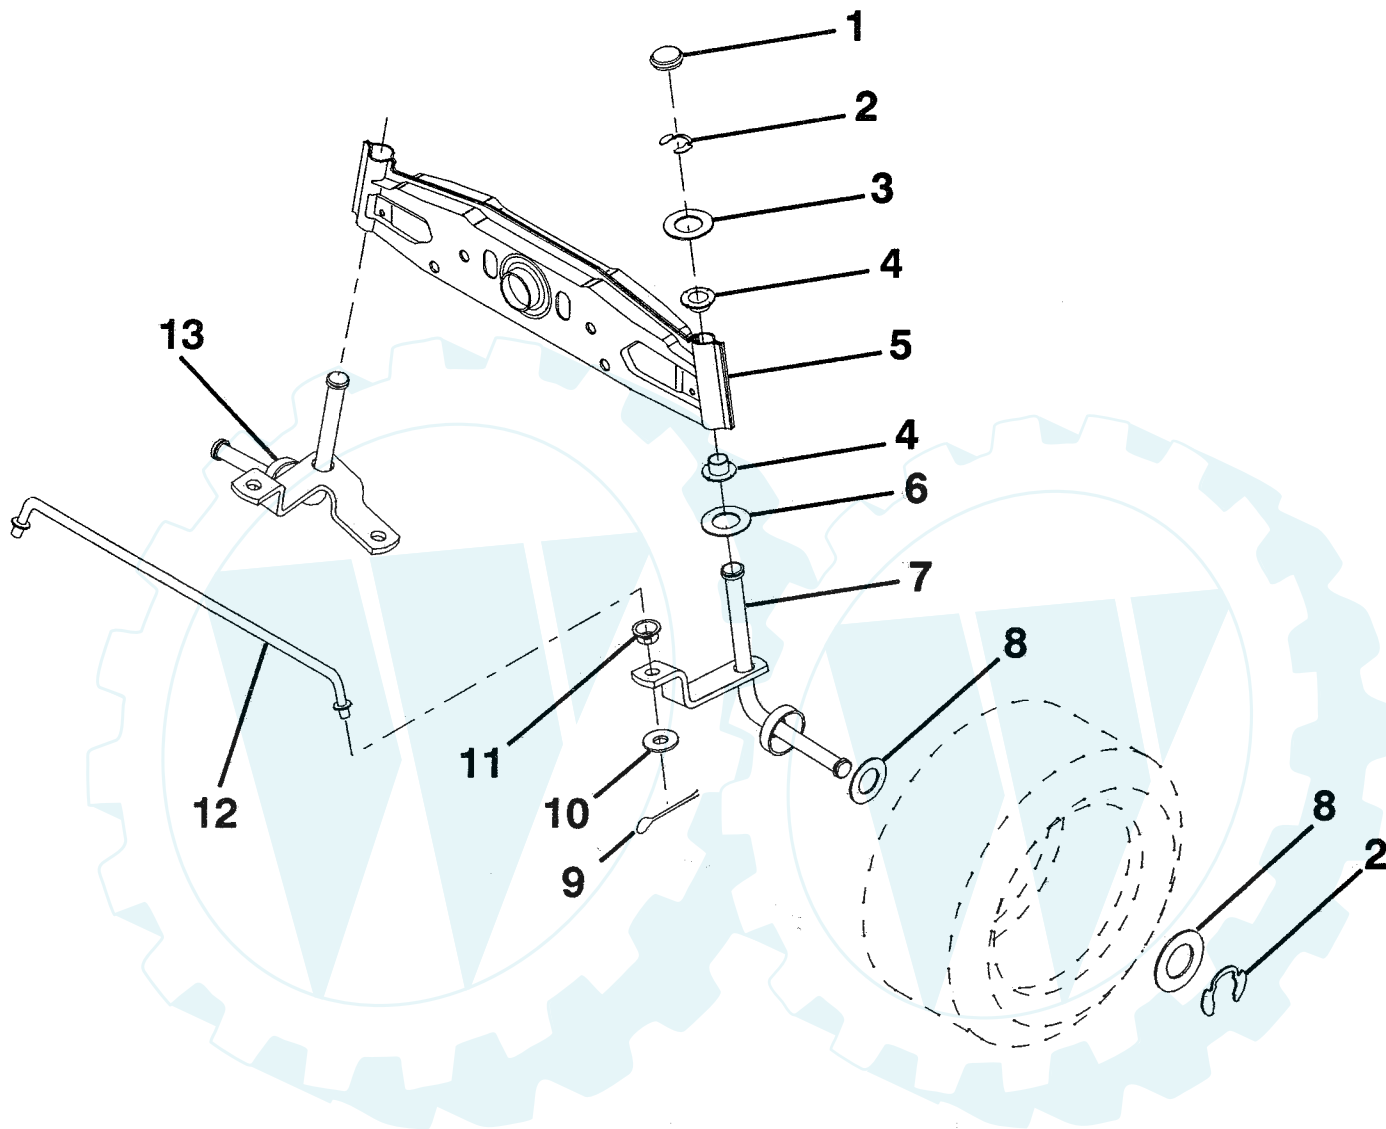

REPAIR PARTS

www.ersatzteil-service.de

12.5 HP 38" LAWN TRACTOR-MODEL NO. LT120 (HA125R38B), PRODUCT NO. 954 00 04-92

FRONT AXLE

KEY NO.	PART NO.	DESCRIPTION
1	532121232	Cap, Spindle
2	812000029	Ring, Clip
3	532121748	Washer 25/32 x 1-5/8 x 16 Gauge
4	532121922	Nyliner
5	532121914	Axle, Front
6	532124931	Bearing, Thrust
7	532121919	Spindle Assembly, R.H.
8	532121749	Washer 25/32 x 1-1/4 x 16 Gauge

KEY NO.	PART NO.	DESCRIPTION
9	876020412	Pin, Cotter 1/8 x 3/4
10	819131316	Washer 13/32 x 13/16 x 16 Gauge
11	532126847	Bushing
12	532121924	Tie Rod
13	532121916	Spindle Assembly, L.H.

NOTE: All component dimensions given in U.S. inches
1 inch = 25.4 mm

HARDWARE SHOWN LARGER FOR EASIER IDENTIFICATION

Der Ersatzteil-spezialist im Internet.