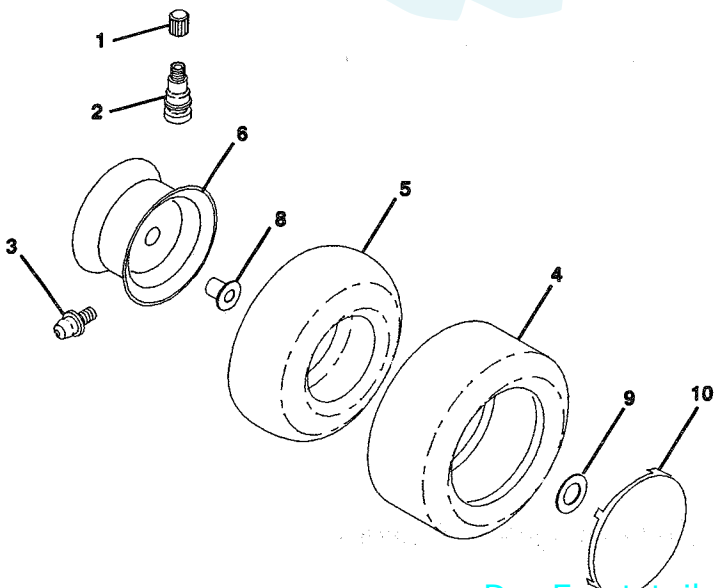

WHEELS & TIRES

KEY NO.	PART NO.	DESCRIPTION
1	532059192	Cap, Valve Stem
2	532065139	Stem, Valve
3	532124957	Fitting, Grease (Front Wheels Only)
4	532132696	Tire, Front
	532132703	Tire, Rear
5	532059904	Tube, Front Tire
		(Optional - Service Item Only)
	532008134	Tube, Rear Tire
		(Optional - Service Item Only)
6	532124972	Rim, Front
	532124973	Rim, Rear
8	532124959	Bearing Flange
9	532121748	Washer 25/32 x 1-5/8 x 16 Gauge
10	532124577	Cover, Wheel, Front, 6"
	532124578	Cover, Wheel, Rear, 8"

NOTE: All component dimensions given in U.S. inches
1 inch = 25.4 mm