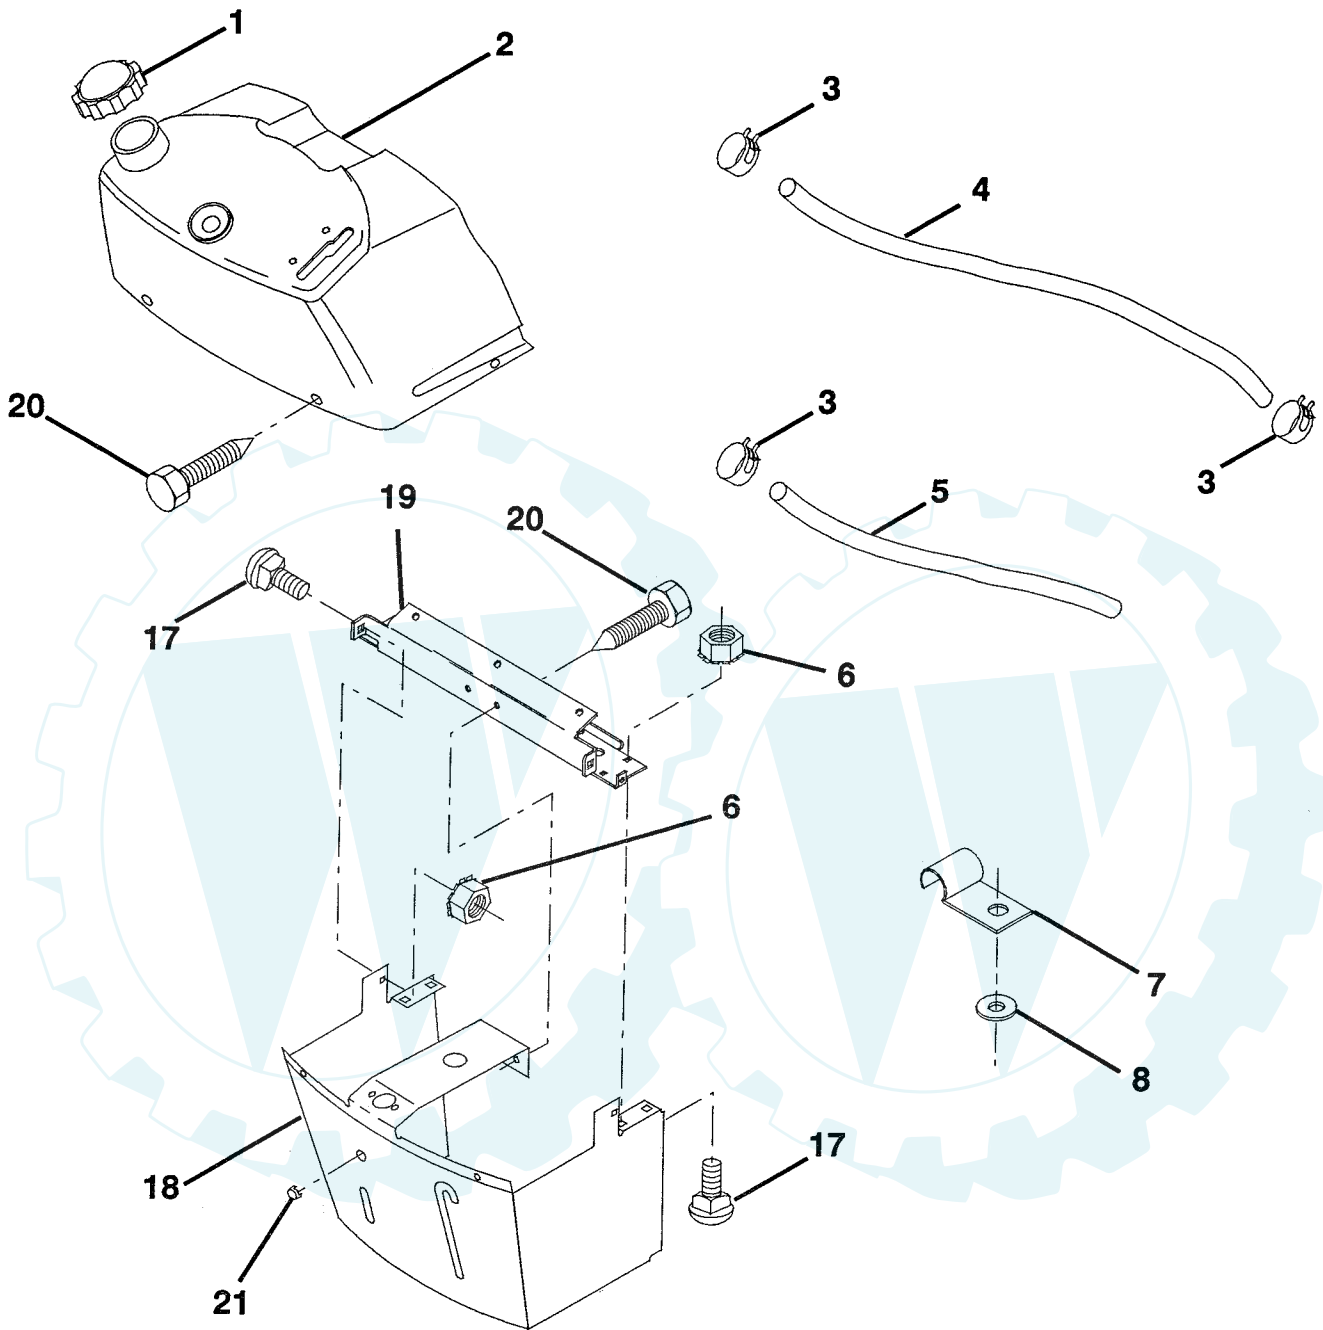

KEY NO.	PART NO.	DESCRIPTION
1	872050411	Bolt, Carriage 1/4-20 x 1-3/8
2	532127398	Seat
3	874641008	Screw, Slotted Pan Head #10-32 x 1/2
4	873680500	Nut, Hex, Crownlock 5/16-18
5	532105529	Bolt, Shoulder 5/16-18 UNC
6	532124967	Clip, Insulated
7	873951000	Nut, Hex, Keps #10-32 UNF
8	874760612	Bolt, Hex, Fin. 3/8-16 UNC x 3/4
9	532126656	Bracket, Pivot, Seat
10	532126471	Clip, Insulated
11	819133210	Washer 12/32 x 2 x 10 Gauge
12	873680600	Nut, Hex, Crownlock 3/8-16 UNC

NOTE: All component dimensions given in U.S. inches
1 inch = 25.4 mm

HARDWARE SHOWN LARGER FOR EASIER IDENTIFICATION

Der Ersatzteilspezialist im Internet.

REPAIR PARTS

12.5 HP 38" LAWN TRACTOR-MODEL NO. LT120 (HA125R38B), PRODUCT NO. 954 00 04-92

DASH

KEY NO.	PART NO.	DESCRIPTION
1	532132735	Cap, Fuel Tank
2	532138395	Assembly, Dash & Fuel Tank
3	532123487	Clamp, Hose
4	532008544	Line, Fuel
5	532008548	Line, Fuel
6	873510400	Nut, Hex, Keps 1/4-20
7	532124996	Clip, Fuel Line
8	819091216	Washer 9/32 x 3/4 x 16 Gauge

KEY NO.	PART NO.	DESCRIPTION
17	872110404	Bolt, Carriage 1/4-20 x 1/2 Grade 5
18	532131886	Support Assembly, Dash
19	532134744	Brace, Cross
20	817060408	Screw, Self-Tapping 1/4-20 x 1/2
21	532134014	Plug, Dome, Black