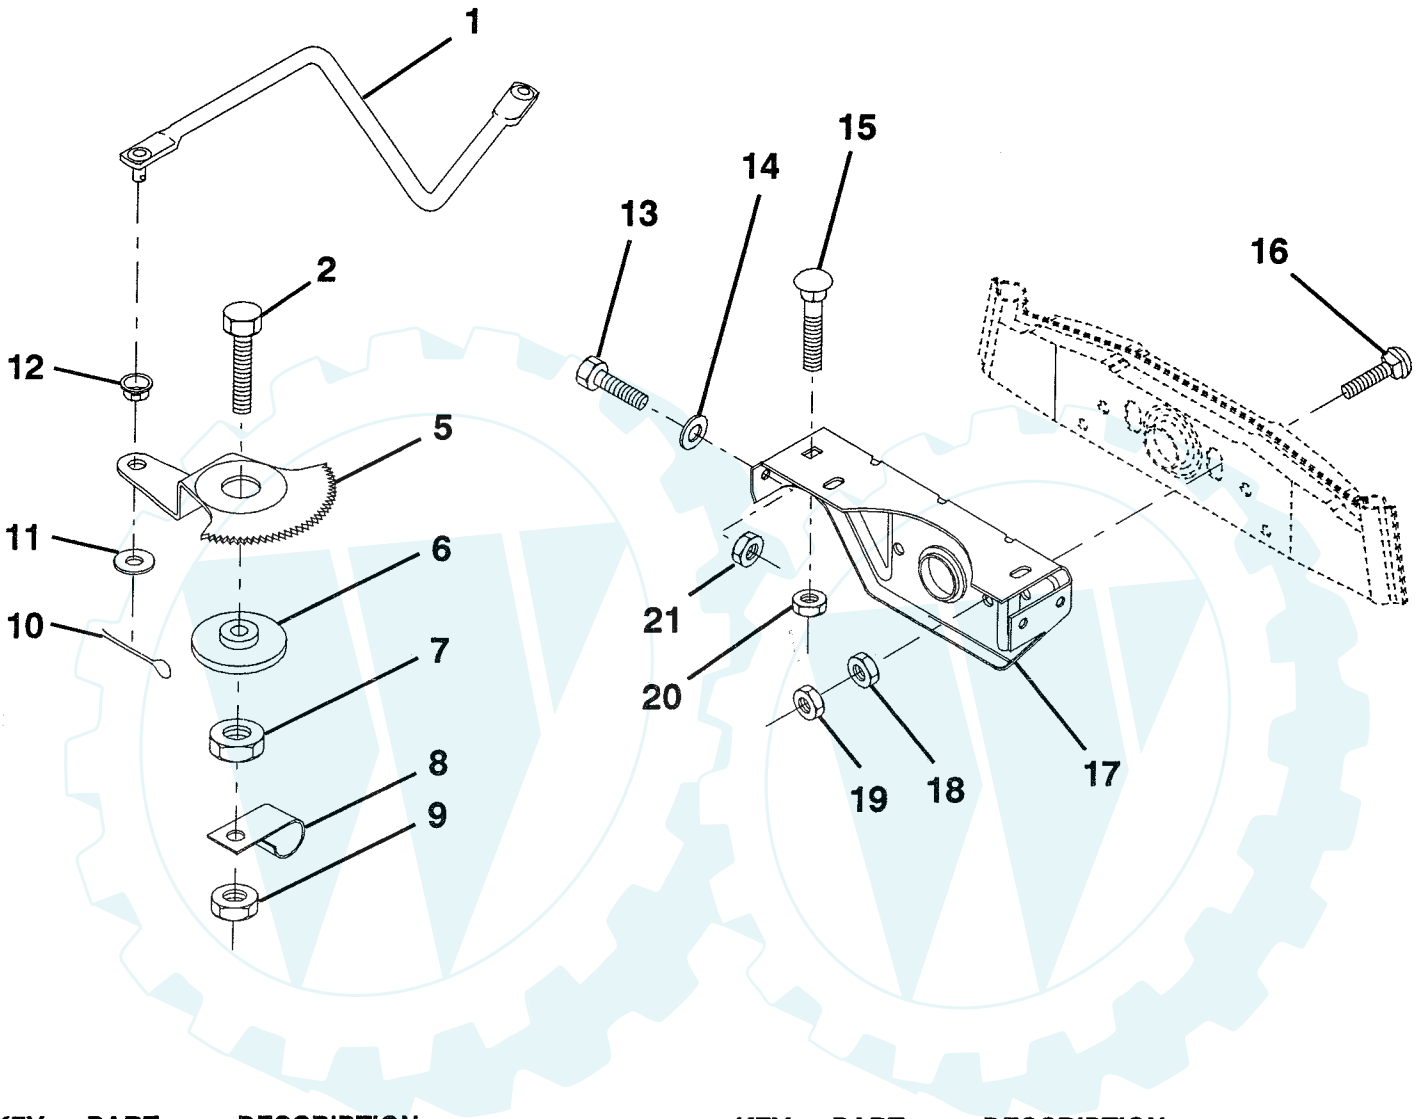

STEERING WHEEL

KEY NO.	PART NO.	DESCRIPTION
1	532124416	Insert, Steering Wheel
2	532124701	Locknut 3/8-24 UNF
3	819133808	Washer 12/32 x 2-3/8 x 8 Gauge
4	532124415	Steering Wheel
5	532127396	Sleeve, Steering
6	817431008	Screw, Hex Head #10-16 x 1/2
7	532102803	Bushing, Steering
8	532123651	Shaft, Steering

KEY NO.	PART NO.	DESCRIPTION
9	532124210	Clip, Steering
10	532123438	Bushing, Lower, Steering
11	812000045	Ring, Retaining
12	819211616	Washer 21/32 x 1 x 16 Gauge
13	532104820	Adaptor, Steering Wheel

KEY NO.	PART NO.	DESCRIPTION
1	532132566	Link, Drag
2	874780828	Bolt, Hex, Fin. 1/2-13 x 1-3/4
5	532121926	Gear, Sector
6	532121927	Bushing
7	873030800	Nut, Heavy Hex, Top Lock 1/2-13 UNC
8	532126472	Clip, Insulated
9	873680800	Nut, Crownlock 3/8-16
10	876020412	Pin, Cotter 1/8 x 3/4
11	819131316	Washer 13/32 x 13/16 x 16 Gauge
12	532126847	Bushing

KEY NO.	PART NO.	DESCRIPTION
13	874760516	Bolt, Hex Head 5/16-18 UNC x 1
14	819111416	Washer 11/32 x 7/8 x 16 Gauge
15	872110606	Bolt, Carriage 3/8-16 UNC x 3/4
16	872140622	Bolt, Carriage
17	532121912	Support, Front Axle
18	873220600	Nut, Hex, Fin. 3/8-16 UNC
19	873930600	Nut, Hex, Centerlock 3/8-16 UNC
20	873680600	Nut, Hex, Crownlock 3/8-16 UNC
21	873680500	Nut, Hex, Crownlock 5/16-18