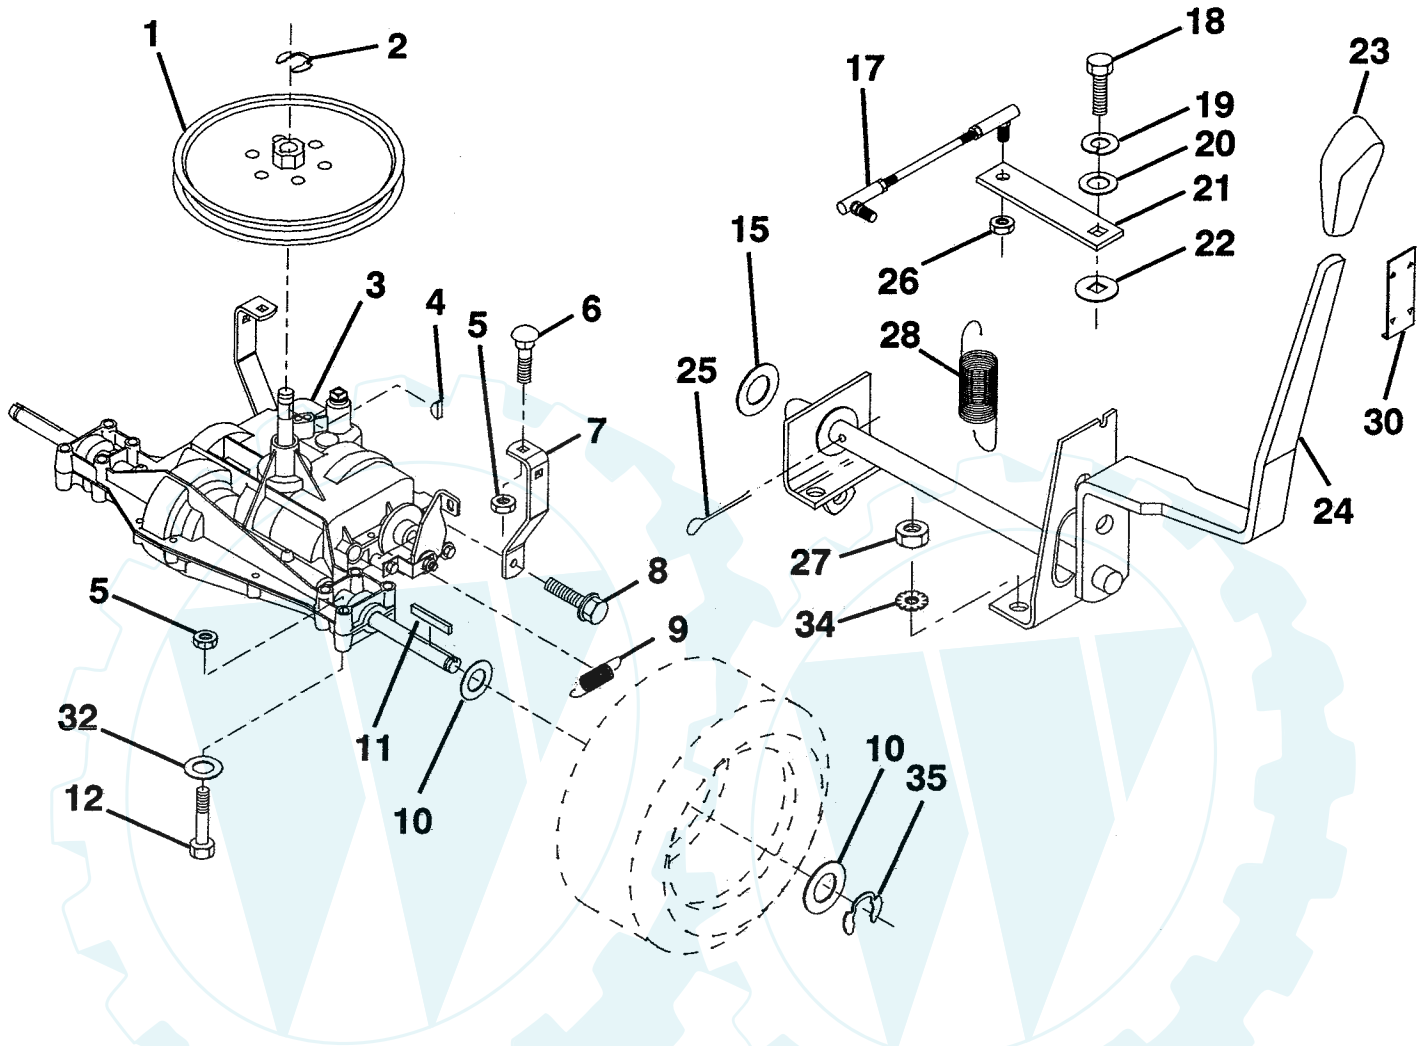

KEY NO.	PART NO.	DESCRIPTION
9	876020412	Pin, Cotter 1/8 x 3/4
10	819131316	Washer 13/32 x 13/16 x 16 Gauge
11	532126847	Bushing
12	532121924	Tie Rod
13	532121916	Spindle Assembly, L.H.

NOTE: All component dimensions given in U.S. inches
1 inch = 25.4 mm

HARDWARE SHOWN LARGER FOR EASIER IDENTIFICATION

Der Ersatzteil-spezialist im Internet.

REPAIR PARTS

12.5 HP 38" LAWN TRACTOR-MODEL NO. LT120 (HA125R38B), PRODUCT NO. 954 00 04-92
GROUND DRIVE

KEY NO.	PART NO.	DESCRIPTION	KEY NO.	PART NO.	DESCRIPTION
1	873680500	Nut, Crownlock 5/16-18	13	819131316	Washer 13/32 x 13/16 x 16 Gauge
2	874760512	Bolt, Hex Head 5/16-18 UNC x 3/4	14	873930600	Nut, Hex, Centerlock 3/8-16 UNC
3	532132946	Keeper, Mower Drive, R.H.	15	873680600	Nut, Hex, Crownlock 3/8-16 UNC
4	532135036	Pulley, Engine	16	532126471	Clip, Insulated
5	810040700	Washer, Lock 7/16	17	532122052	Spacer, Retainer
6	871130748	Bolt, Hex Hd. 7/16-20 UNF Grade 8	18	532131459	Spring, Extension
7	532126520	Traction, V-Belt Drive	19	873510500	Nut, Hex, Keps 5/16-18 UNC
8	532123405	Keeper, T/A, Ground Drive Belt	20	532123891	Keeper, T/A, Ground Drive Belt
9	872140612	Bolt, Carriage 3/8-16 UNC x 1-1/2	21	819111016	Washer 11/32 x 5/8 x 16 Gauge
10	532123396	Keeper, Ground Drive Belt Idler	22	532123404	Keeper, Frame Ground Drive Belt
11	532123395	Arm, Ground Drive Clutch			
12	532004859	Idler, Flat			

KEY NO.	PART NO.	DESCRIPTION
1	532123385	Pulley
2	812000028	Ring, Retainer
3	532127054	Transaxle, Peerless, 6 Speed, Model Number 930-028
4	532125096	Key, Woodruff #9
5	873680500	Nut, Crownlock 5/16-18
6	872140506	Bolt, Carriage 5/16-18 UNC x 3/4
7	532123378	Strap, Torque
8	817490512	Screw 5/16-18 x 3/4
9	532110422	Spring, Brake
10	532121749	Washer 25/32 x 1-1/4 x 16 Gauge
11	532123583	Key, Square
12	874760540	Bolt, Hex, Fin. 5/16-18 x 2-1/2
15	819171616	Washer 17/32 x 1 x 16 Gauge
17	532126293	Link, Shift
18	871040412	Bolt, Hex, Fin. 1/4-28 UNF x 3/4 Grade 8