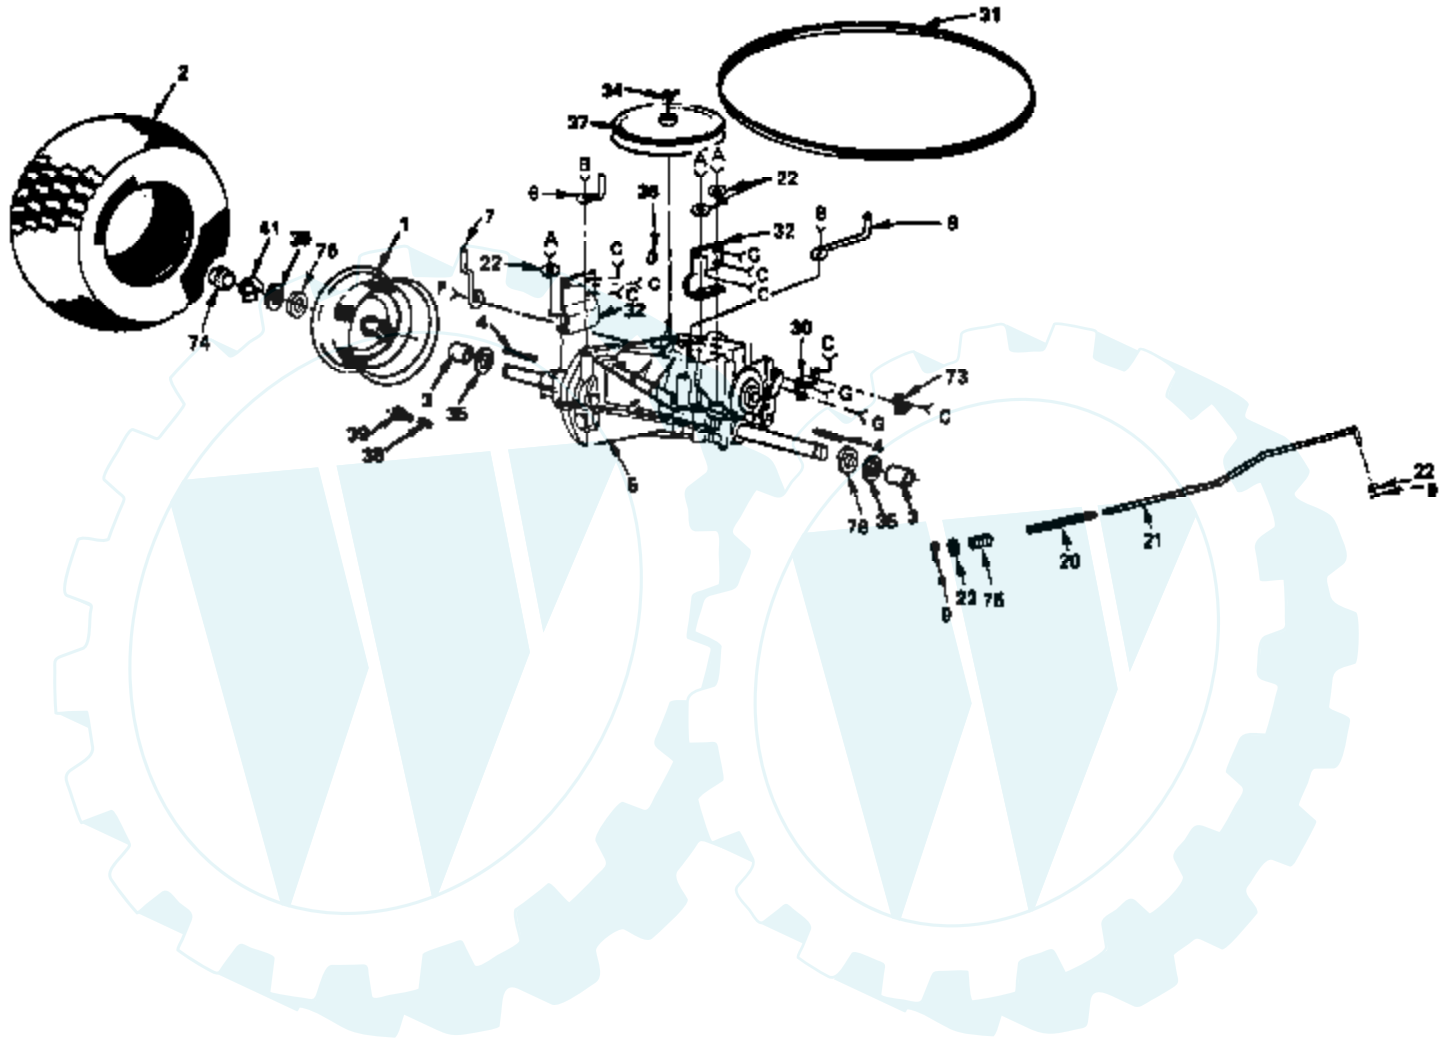

ROPER LAWN TRACTOR--MODEL NUMBER LT110BR

TRANSAXLE AND REAR WHEEL

Ref #	Part Number	Qty	Description
1	106108X		SUB= 106108X417
2	106268X		SUB= 122074X
	7152J		TUBE.18X9.5-8
3	2935J		WHEEL SPACER LT
4	2703J		SUB= 123583X
5	102050X		NLA
6	1642J		BELT SNUBBER T
7	104773X		NLA
8	105365X		NLA
9	76020412		COTTER PIN
20	101319L		NLA
21	105979X		SUB= 106105X
22	19131316		WASHER
30	678H480		STRAP - TORQUE
31	105380X		SUB= 144200
32	678H479		SUB= 109167X
34	12000040		KLIP RING
35	19252016		SUB= 121749X
36	2228M		SUB= 2228M1
37	104902X		PULLEY-INPUT LT
38	59192		VALVE CAP
39	65139		VALVE STEM LT
41	12000001		E-RING LT
73	5320R		INSUL CLIP T
74	104757X		HUB CAP
75	2876H		SPRING T
76	19252516		WASHER LT