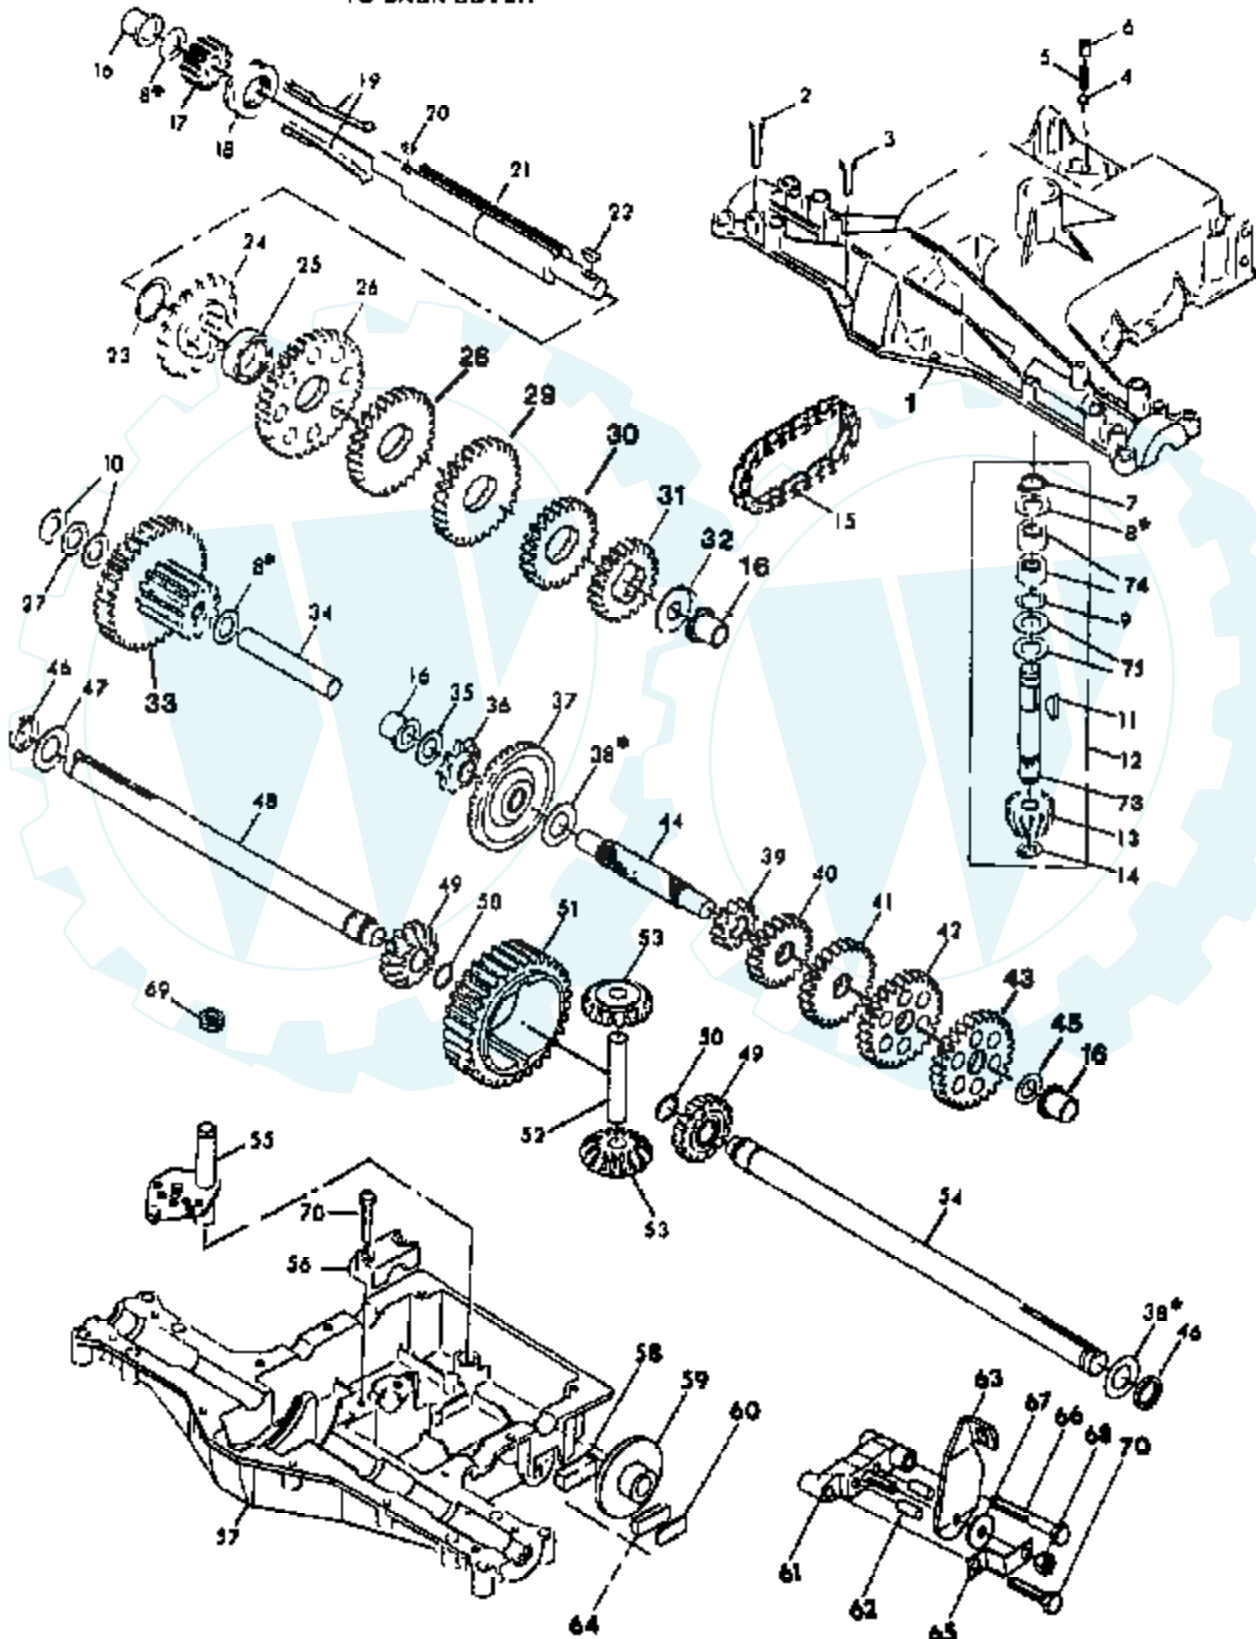

**ROPER LAWN TRACTOR--MODEL NUMBER LT120BR
TRANSAXLE FOOTE--MODEL NUMBER 4150-50**

TRANSAXLE

ALL REPAIRS MUST BE PERFORMED BY
AN AUTHORIZED FOOTE DEALER REFER
TO BACK COVER

Ref #	Part Number	Qty	Description
1	3655B		HOUSING, UPPER
2	1360		SCREW 1/4-20 X 1.31
3	3396		SCREW 1/4-20 X .875
4	1151		BALL DETENT
5	3626		SPRING, DETENT
6	3623		SCREW, SET
7	1099		RING RETAINING
8	1441		WASHER PLAIN
8	1423		WASHER, PLAIN .632 X 1.00 X .026
8	1082		WASHER PLAIN
8	1424		WASHER PLAIN
8	1068		WASHER PLAIN
8	1425		WASHER PLAIN
8	1358		WASHER PLAIN
8	1145		WASHER, PLAIN .632 X 1.00 X .060
8	1319		WASHER PLAIN
9	3312		O-RING
10	1425		WASHER PLAIN
11	1374		KEY WOODRUFF #9
12	4134		ASSY KIT INPUT SHAFT
13	3590		PINION, BEVEL, 14 TEETH
14	3624		RING, RETAINING
15	3625		CHAIN, 24 PITCHES
16	1542		BEARING, FLANGE
17	3773		GEAR SPUR, 14 TEETH
18	3631		COLLAR CLUTCH
19	3676		KEY, CLUTCH
20	1369		KEY WOODRUFF #3
21	3663		SHAFT, INTERMEDIATE
22	1375		KEY, WOODRUFF, #61
23	3627		RING, RETAINING
24	3640		SPROCKET, 18T
25	3841		SPACER
26	3786		GEAR, SPUR, 37 TEETH
27	3422		SPACER .630 X 1.00 X .169
28	3867		GEAR, SPUR, 30 TEETH
29	3783		GEAR, SPUR, 25 TEETH
30	3741		GEAR SPUR
31	3715		SPACER
32	3628		WASHER, PLAIN .640 X 1.37 X .061
33	4286		ASSY GEAR COMB 12&35 TEETH
34	3658		SHAFT, IDLER
35	1959		WASHER PLAIN
36	3645		SPROCKET, 9 TEETH
37	3853		GEAR, BEVEL, 42 TEETH
38	3749		WASHER PLAIN
38	3652		WASHER PLAIN
38	3693		WASHER PLAIN
38	3653		WASHER PLAIN
38	3408		WASHER PLAIN
38	3732		WASHER PLAIN
38	3184		WASHER, PLAIN .758 X 1.25 X .031
38	3733		WASHER PLAIN
38	3198		WASHER PLAIN
38	3734		WASHER PLAIN
38	3735		WASHER PLAIN
38	3736		WASHER PLAIN
38	3180		WASHER PLAIN