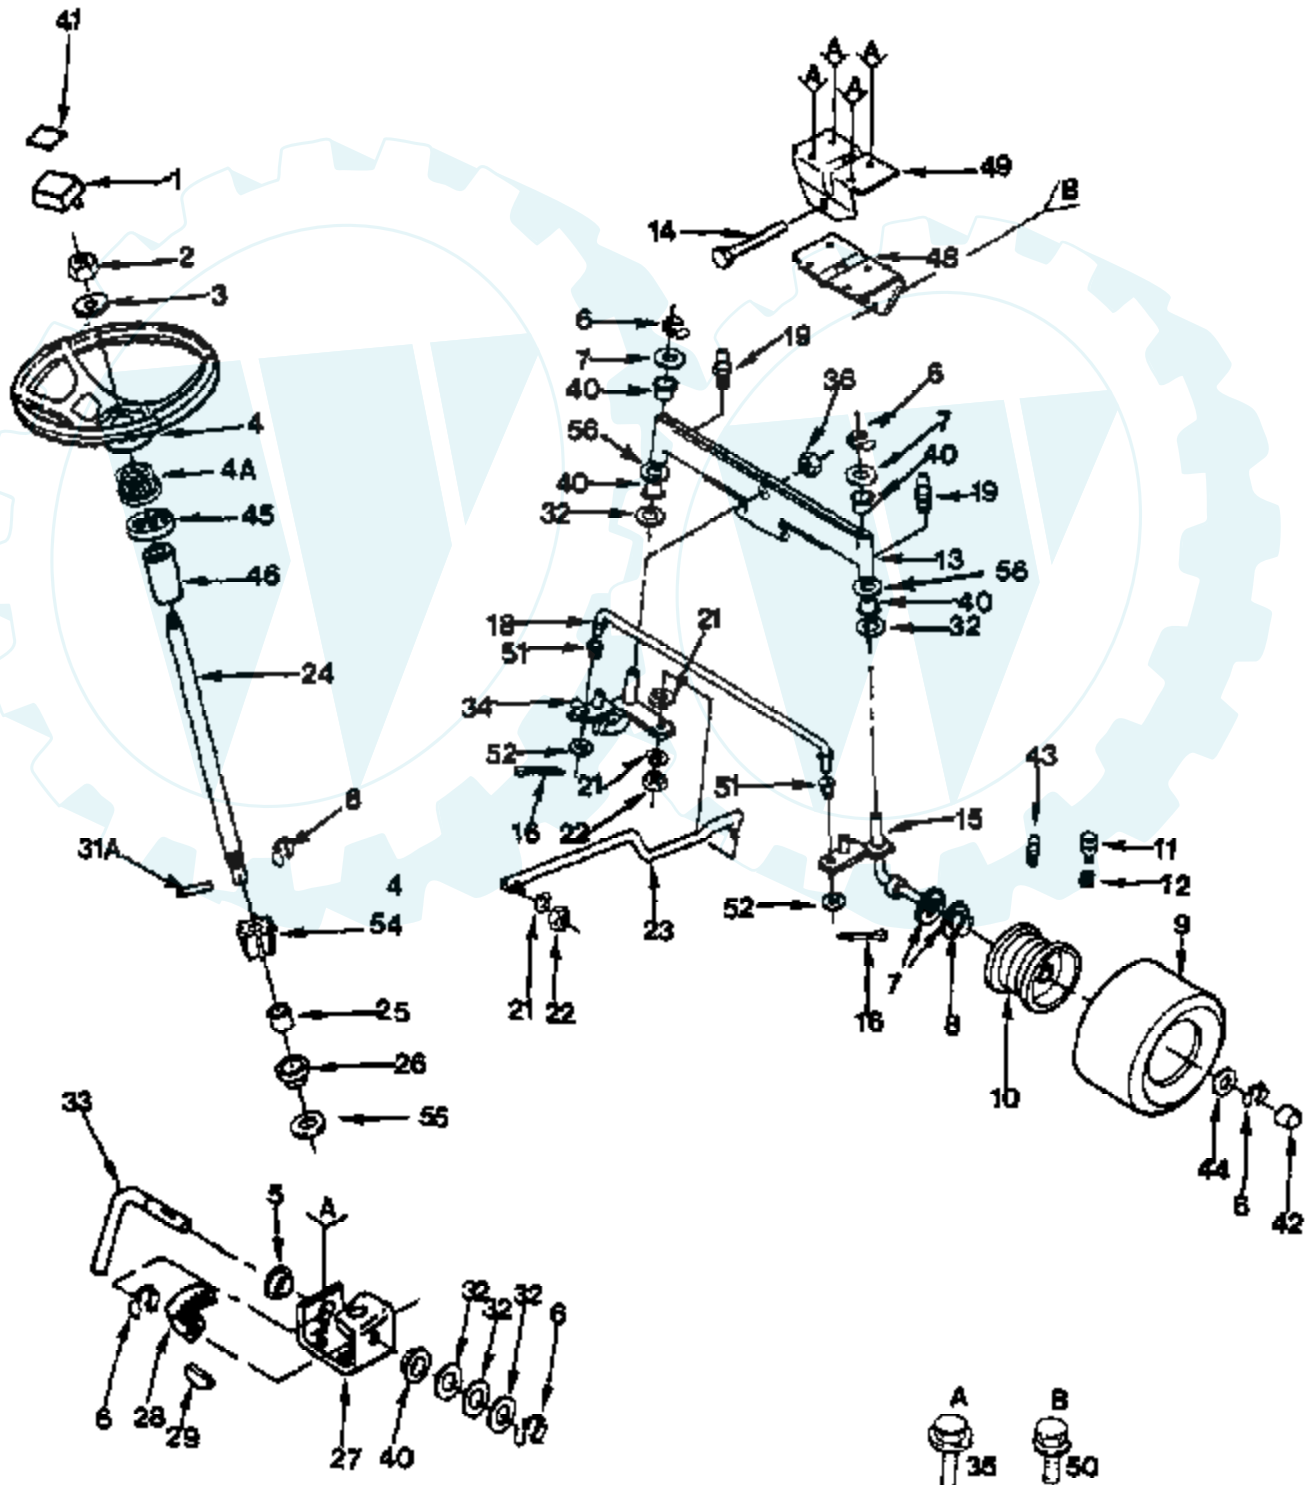

ROPER LAWN TRACTOR--MODEL NUMBER LT120BR

STEERING, FRONT AXLE AND WHEELS

Ref #	Part Number	Qty	Description
1	100710L		INSERT-WHEEL LT
2	73940800		SUB= 73360800
3	100712K		WASHER
4	100713N		SUB= 150547
4A	100711L		ADAPTER LT
5	109816X		NYLINER T
6	12000029		RING
7	19252016		SUB= 121749X
8	9040H		"FLANGE, BEARING"
9	106222X 59904		SUB= 122073X TUBE.5.3/4.5/6
10	106732X		SUB= 106732X417
11	65139		VALVE STEM LT
12	59192		VALVE CAP
13	108075X		FRONT AXLE
14	74761060		BOLT LT
15	105654X		SUB= 130524
16	76020412		COTTER PIN
18	105715X		ROD-TIE LT
19	6855M		ZERK M
20	110438X		BEARING
21	10040600		LOCKWASHER
22	73610600		SUB= 7810H
23	105727X		LINK-DRAG LT
24	109556X		SHAFT ASM T
25	74580		SHAFT SPACER LT
26	71208		BUSHING
27	109432X		SUB= 110150X
28	108684X		GEAR.SECTOR.HYT
29	106126X		KEY-WOODRUFF LT
30	19212016		WASHER D
31A	2882J		DRIVE PIN
32	6266H		WASHER .T
33	108683X		ROD STEERING T
34	105656X		SPINDLE-LH LT
35	17490612		SCREW
36	73901000		"NUT-LOC,FLANGE LT"
37	105725X		SUB= 110438X
40	3366R		COL. SRTG. BEAR.
41	104590X		DECAL - STEERING WHEEL
42	104757X		HUB CAP
43	278H		FITTING LT
44	19252616		SUB= 121748X
45	106943X		SPACER LT
46	106944X		TUBE LT
48	105664X		SUPPORT.SADDLE.FT
49	105663X		SUPPORT-SADDL T
50	17490508		SCREW LT
51	102792X		SUB= 126847X
52	19131416		WASHER
54	108685X		GEAR PINION T
55	101930X		WASHER YTV
56	19272016		WASHER