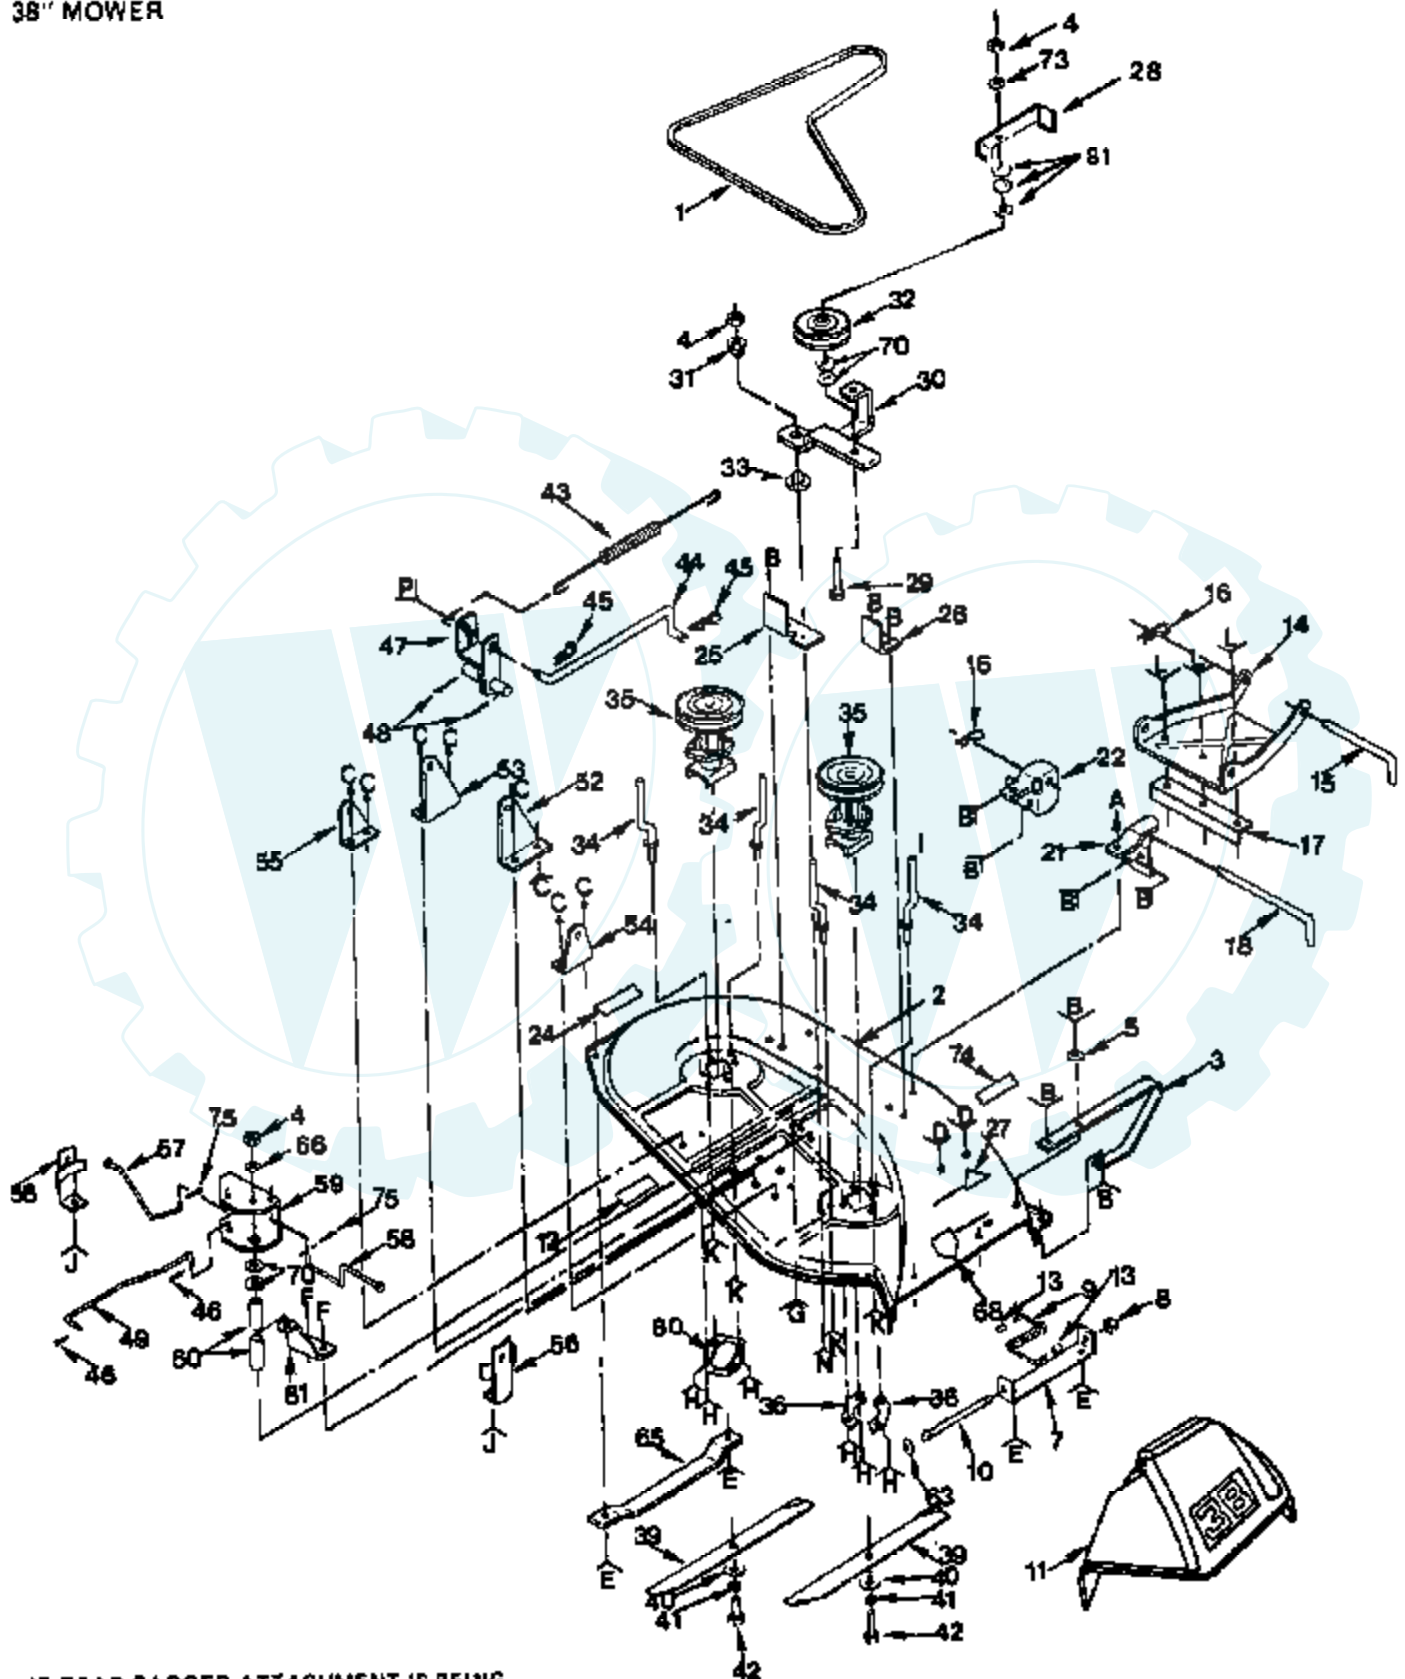

ROPER LAWN TRACTOR--MODEL NUMBER LT120BR

38" MOWER

IF REAR BAGGER ATTACHMENT IS BEING USED, REFER TO REAR BAGGER OWNERS MANUAL FOR BLADE PART NO

Ref #	Part Number	Qty	Description
1	106085X		BELT-V.79.1.MWR
2	105689X		SUB= 144725
3	8417J		SUB= 128772
4	73680600		SUB= 73690600
5	19111216		WASHER M
8	110452X		NUT PUSH M
10	106735X		ROD-HINGE T
11	106736X		DEFLECTOR-SHLD T
12	105814X		DECAL.LT
13	105304X		CAP-SLEEVE LT
14	105662X		LINK.PARALLEL
16	4921H		SPRING.RETAINER
17	105872X		LINK STOP
18	105743X		SUB= 109835X
21	109598X		BRACKET RH LT
22	109597X		BRACKET LH T
24	3713J		DECAL INSTRUCTION CAUTION
25	109503X		SUPPORT ARM T
26	109504X		STOP T
27	109984X		NLA
28	106461X		SUB= 126756X
29	74760636		BOLT
30	108832X		SUB= 127163X
31	106902X		SPACER RETAINER
32	102403X		IDLER-FLAT T
33	106513X		"WASHER, WEAR LT"
34	102669X		BELT KEEPER LT
35	105891X		SUB= 121687X
36	100668L		SUPPORT PLATE LT
39	106634X		SUB= 25036
40	19132012		WASHER
41	10030600		SUB= 10040600
42	74310624		
43	108250X		SPRING LT
44	108235X		ROD LT
45	4921H		SPRING.RETAINER
46	76020312		SUB= 3145
47	109892X		ROCKSHAFT T
48	76020616		SUB= 76020624
49	108247X		ROD BRAKE LT
52	108243X		BRACKET LT
53	108241X		BRACKET LT
54	105857X		"BRKT,SUSP RH T"
55	108673X		"BRKT,SUSP REAR LH"
56	106578X		BRAKE LT
58	108249X		ROD BRAKE LT
59	106456X		"BRK,BRAKE,PVT LT"
60	100672K		SPACER BRAKE LTV
61	100673L		BRACKET SUPT LTV
65	7631J		RUNNER-LH M
68	78850		SUB= 85463
70	19131316		WASHER
73	19132012		WASHER
74	106679X		DECAL.WARNING.T
75	76020308		SUB= 3145
80	110445		PLATE SUPPORT
81	19131407		SUB= 55611