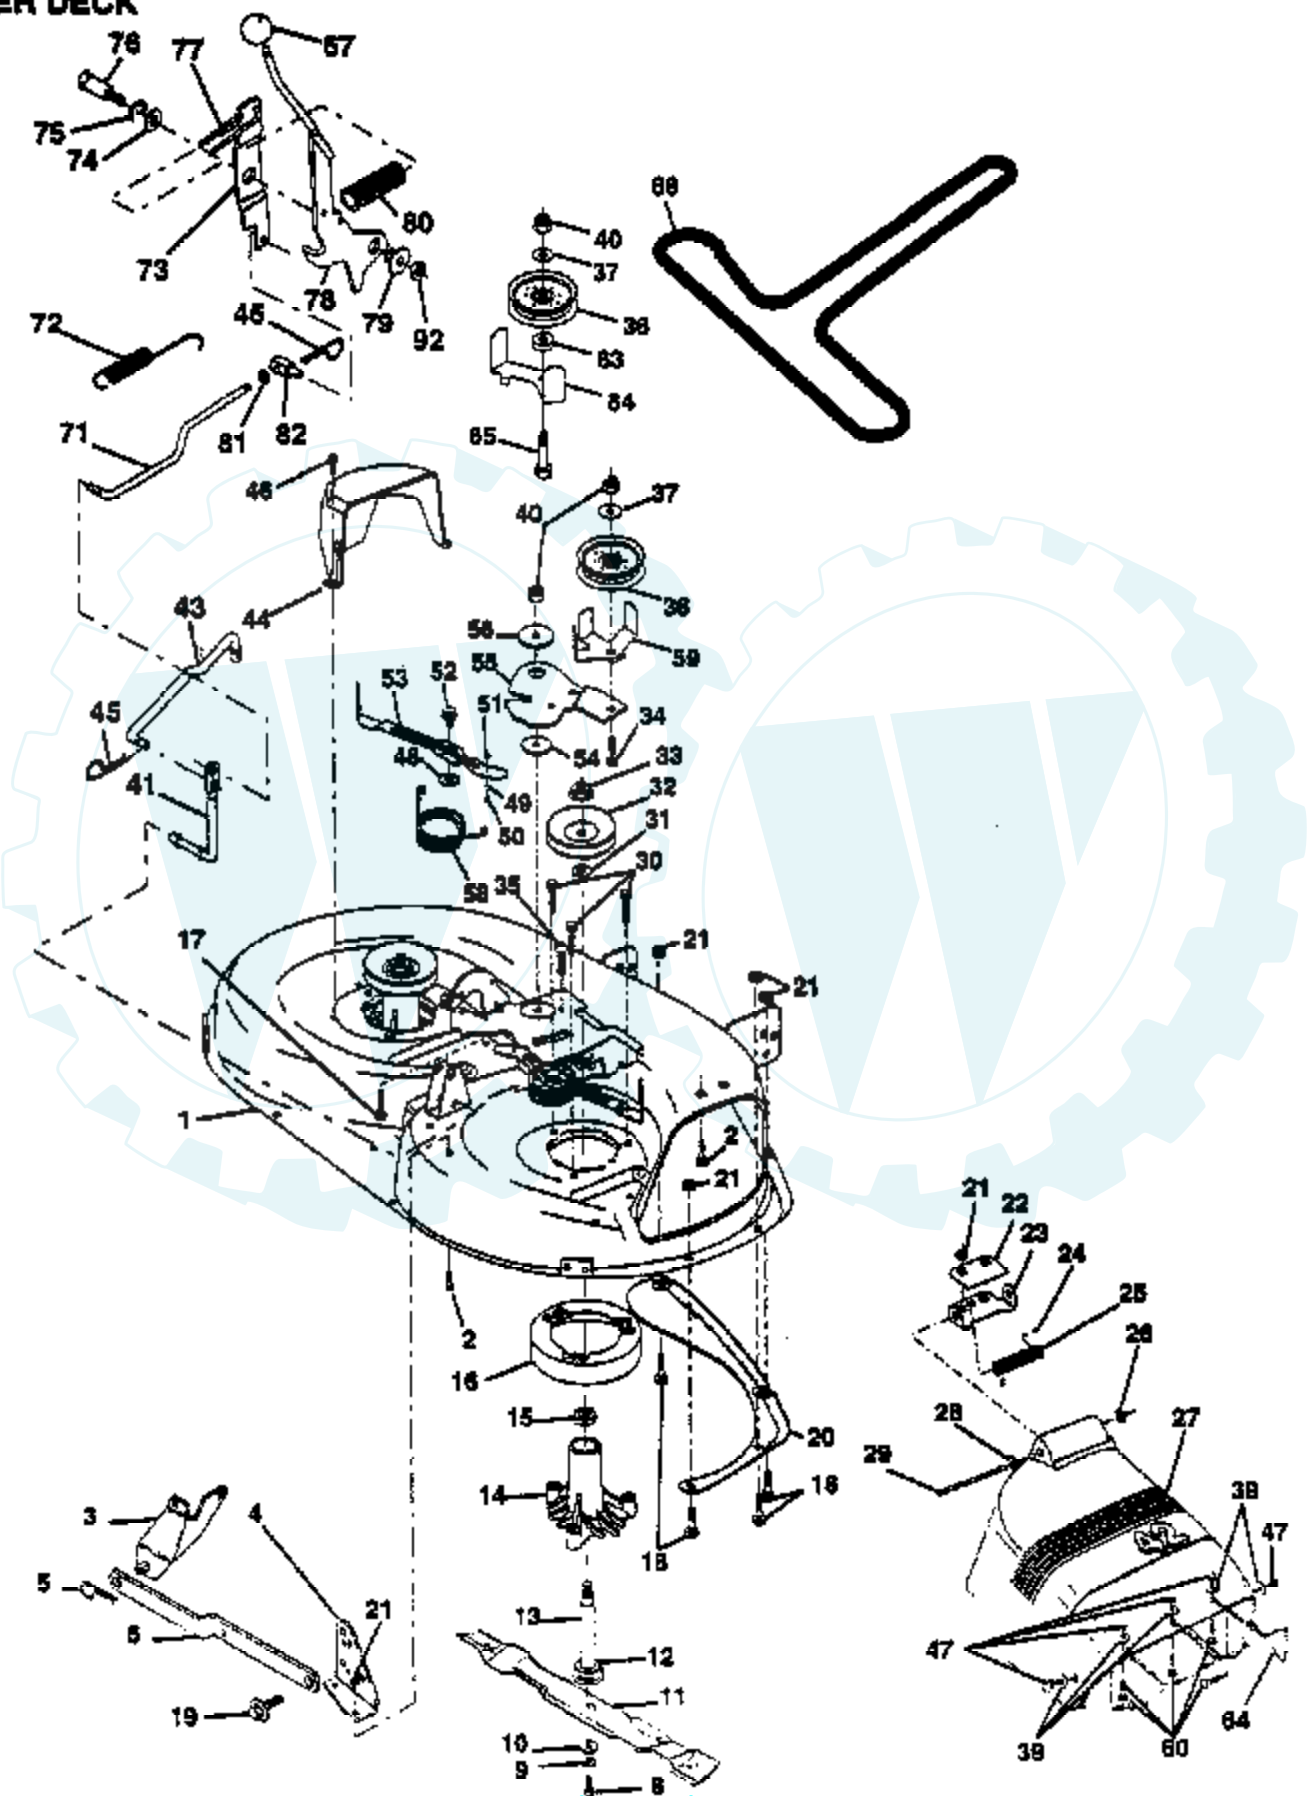

TRACTOR -- MODEL NUMBER LM14542A

MOWER DECK

Ref #	Part Number	Qty	Description
1	144393		DECK.WELD.42.
2	72140506		BOLT
3	138017		BRKT ASM SWAY BAR
4	138440		BRKT DECK SW BAR
5	4939M		SUB= 85902
6	130832		SUB= 130833
8	850857		BLADE BOLT
9	10030600		SUB= 10040600
10	140296		WASHER.HARD.BLADE
11	138498		"BLADE.42"" HIPERF"
12	129895		BEARING.BALL
13	137645		SUB= 137646
14	128774		HSG ASM MANDREL
15	110485X		BEARING
16	140329		STRIPPER RND MWR
17	72110610		BOLT RDHD 3/8-16
18	72140505		BOLT
19	132827		BOLT SHD 5/16-18
20	136888		SUB= 918136888
21	73680500		SUB= 73690500
22	134753		STIFFENER BRKT
23	131267		DEFLECTOR BRKT
24	105304X		CAP-SLEEVE LT
25	123713X		SPRING TORSION
26	110452X		NUT PUSH M
27	139450		DEFLECTOR.CLIP.TU
28	19111016		WASHER
29	131491		HINGE ROD
30	138776		SUB= 157722
31	129963		WASHER
32	129861		SUB= 153535
33	137266		SUB= 139729
34	72110614		BOLT
35	133835		XMAS TREE FASTNER
36	131494		FLAT IDLER PULLEY
37	19131316		WASHER
39	M190511014		WASHER
40	73680600		SUB= 73690600
41	133551		PIVOT ROD
43	140083		ROD CLUTCH W/NIBS
44	140088		GUARD MAND LH BLK
45	4497H		RETAINER M
46	137729		SCREW.1/4-20X5/8
47	M730705000		"NUT, M5X0.8"
48	133944		HARD SMALL WASHER
49	133940		SUB= 151785
50	131340		SHOULDER BOLT
51	69180		LOCKNUT
52	139888		BOLT.SHLD.5/16-18
53	131845		BRAKE PAD ARM ASM
54	133943		HARDENED WASHER
55	140084		SUB= 151785
56	122052X		SPACER RETAINER
58	140086		SPRING TORSN BRAK
59	141043		GUARD IDLER TUV
60	M720305016		BOLT M5X0.8X16
64	139328		GUARD.FOOTREST.42
67	106932X		KNOB T(3/8 HOLE)