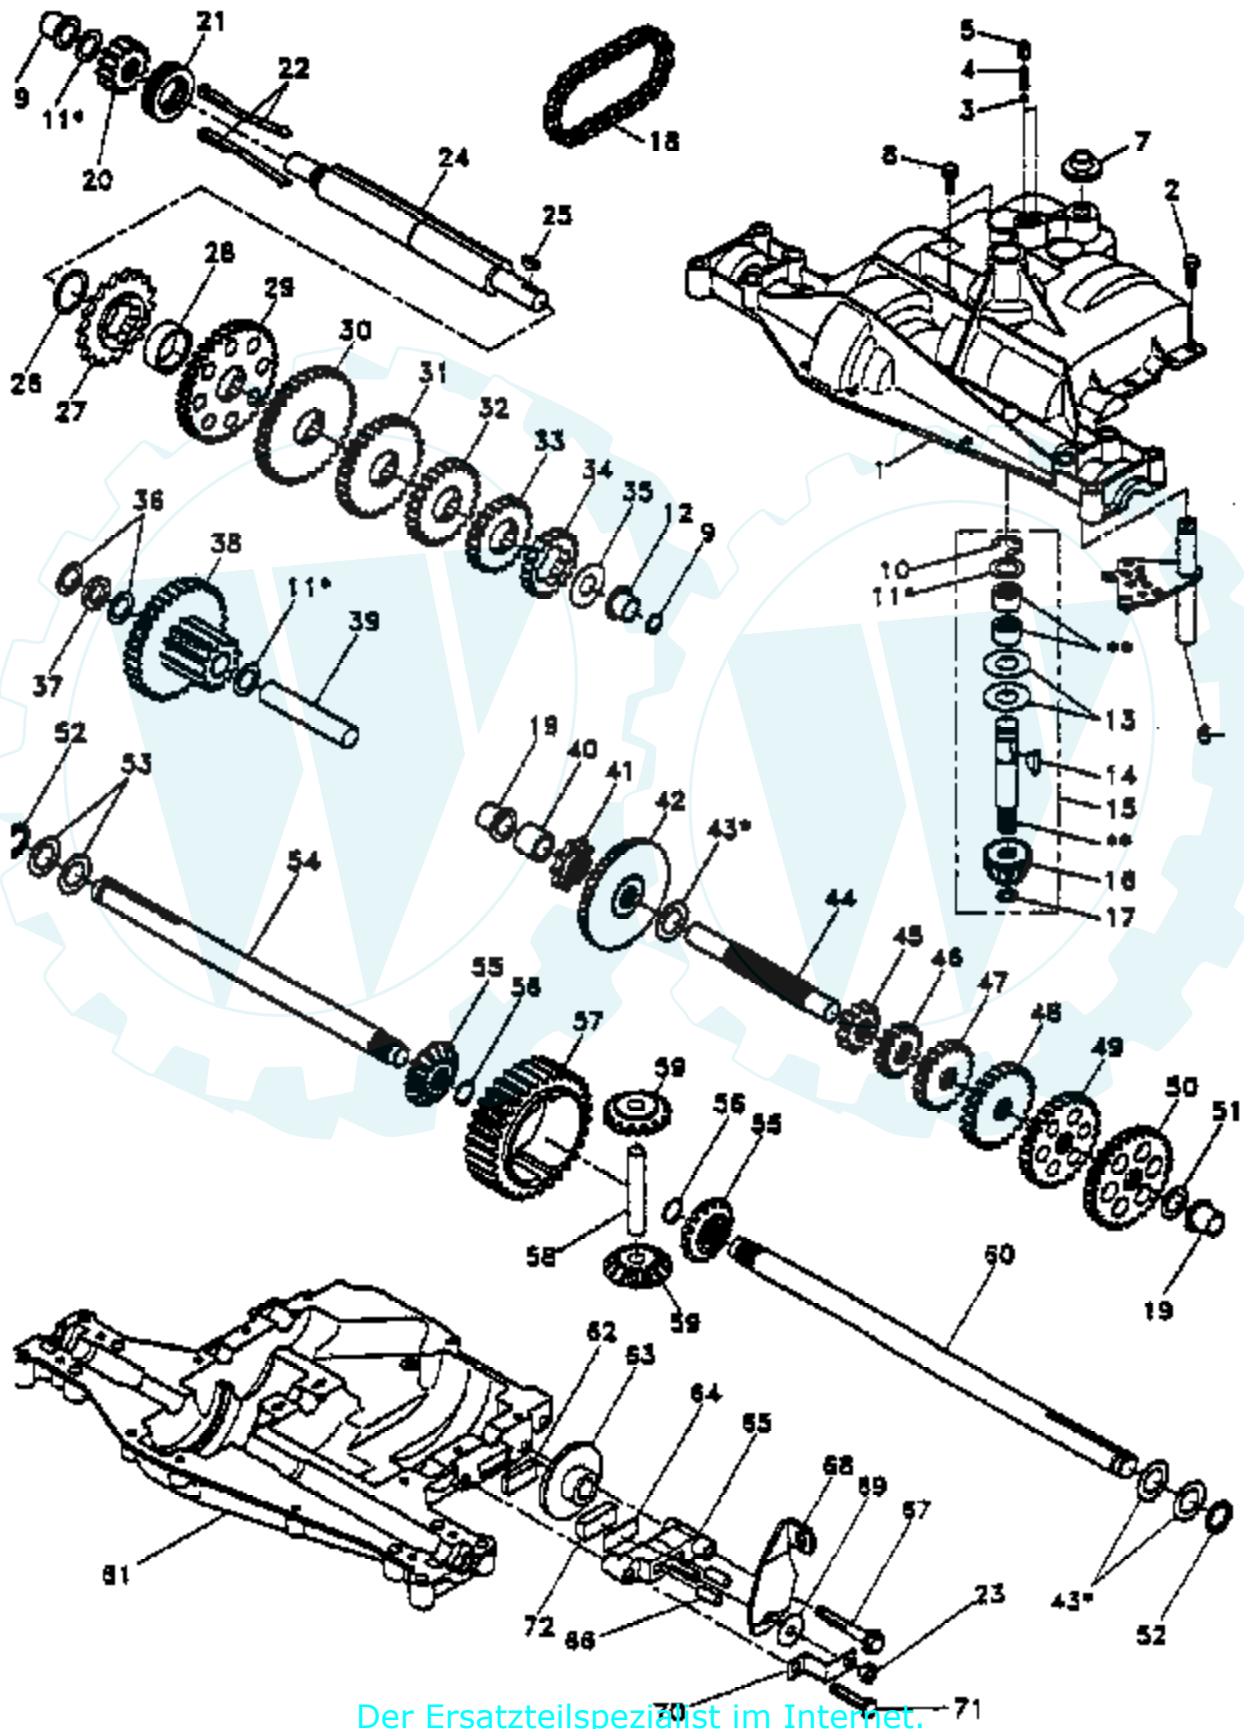

TRACTOR -- MODEL NUMBER LM14542A TRANSAXLE DANA - MODEL NUMBER 4360-79

TRANSAXLE

Ref #	Part Number	Qty	Description
1	142671		HOUSING UPPER TRN
2	2274J		SUB= 74760412
3	134400		SUB= 68003
4	105904X		"SPRING, DETENT LT"
5	105905X		"SCREW, SET LT"
6	138235		KIT SHIFTER ASM
7	134399		SHIFTER BOOT
8	134791		SCREW TAP W/SEAL
9	138241		SQUARE RING
10	142672		SUB= 2225J
11	134793		ASM KIT SHIM 4689
12	142673		BEARING FLAN-DANA
13	120415X		WASHER T
14	142674		KEY WOODRUFF-DANA
15	138234		AS KIT INPUT SHFT
16	110078X		PINION 14T T
17	105909X		"RING,RETAINING LT"
18	105910X		"CHAIN,24 PTCH LT"
19	105911X		BEARING.FLNG.5510
20	142675		GEAR SPUR 14 TTH
21	138246		COLLAR CLUTCH
22	138236		ASM KIT CLTCH KEY
23	73810500		NUT.LOCK.5/16-24
24	142676		SHAFT INTERM DANA
25	2244J		WOODRUFF KEY
26	105916X		"RING,RETAINING LT"
27	120470X		SPROCKET 18T T
28	110070X		SPACER YT
29	142677		GEAR SPUR 37 TTH
30	142681		GEAR SPUR 35 TTH
31	120405X		SUB= 124644X
32	108980X		GEAR 25T LT
33	120406X		GEAR SPUR 22 TT
34	134796		SPUR GEAR 19T
35	105925X		"WASHER, PLAIN LT"
36	2232J		WASHER 025
37	108978X		SPACER
38	110079X		ASSM GEAR COMB
39	124639X		SHAFT IDLER
40	120472X		SPACER T
41	105928X		SPROCKET 9T LT
42	110084X		SUB= 167148
43	134394		ASM KIT SHIM
44	120473X		SHAFT T
45	142678		GEAR SPUR 12 TTH
46	142679		GEAR SPUR 15 TTH
47	120407X		SUB= 124641X
48	106589X		"GEAR, SPUR 25T LT"
49	120408X		GEAR 28T T
50	105937X		"GEAR, SPUR 31T LT"
51	2226J		WASHER 060
52	134401		NEOPRENE WASHER
53	2264J		WASHER 031
54	120474X		SUB= 154658
55	110081X		GEAR 15T T
56	105941X		"RING,RETAINING LT"
57	110071X		SUB= 120478X
58	120952X		SHAFT T