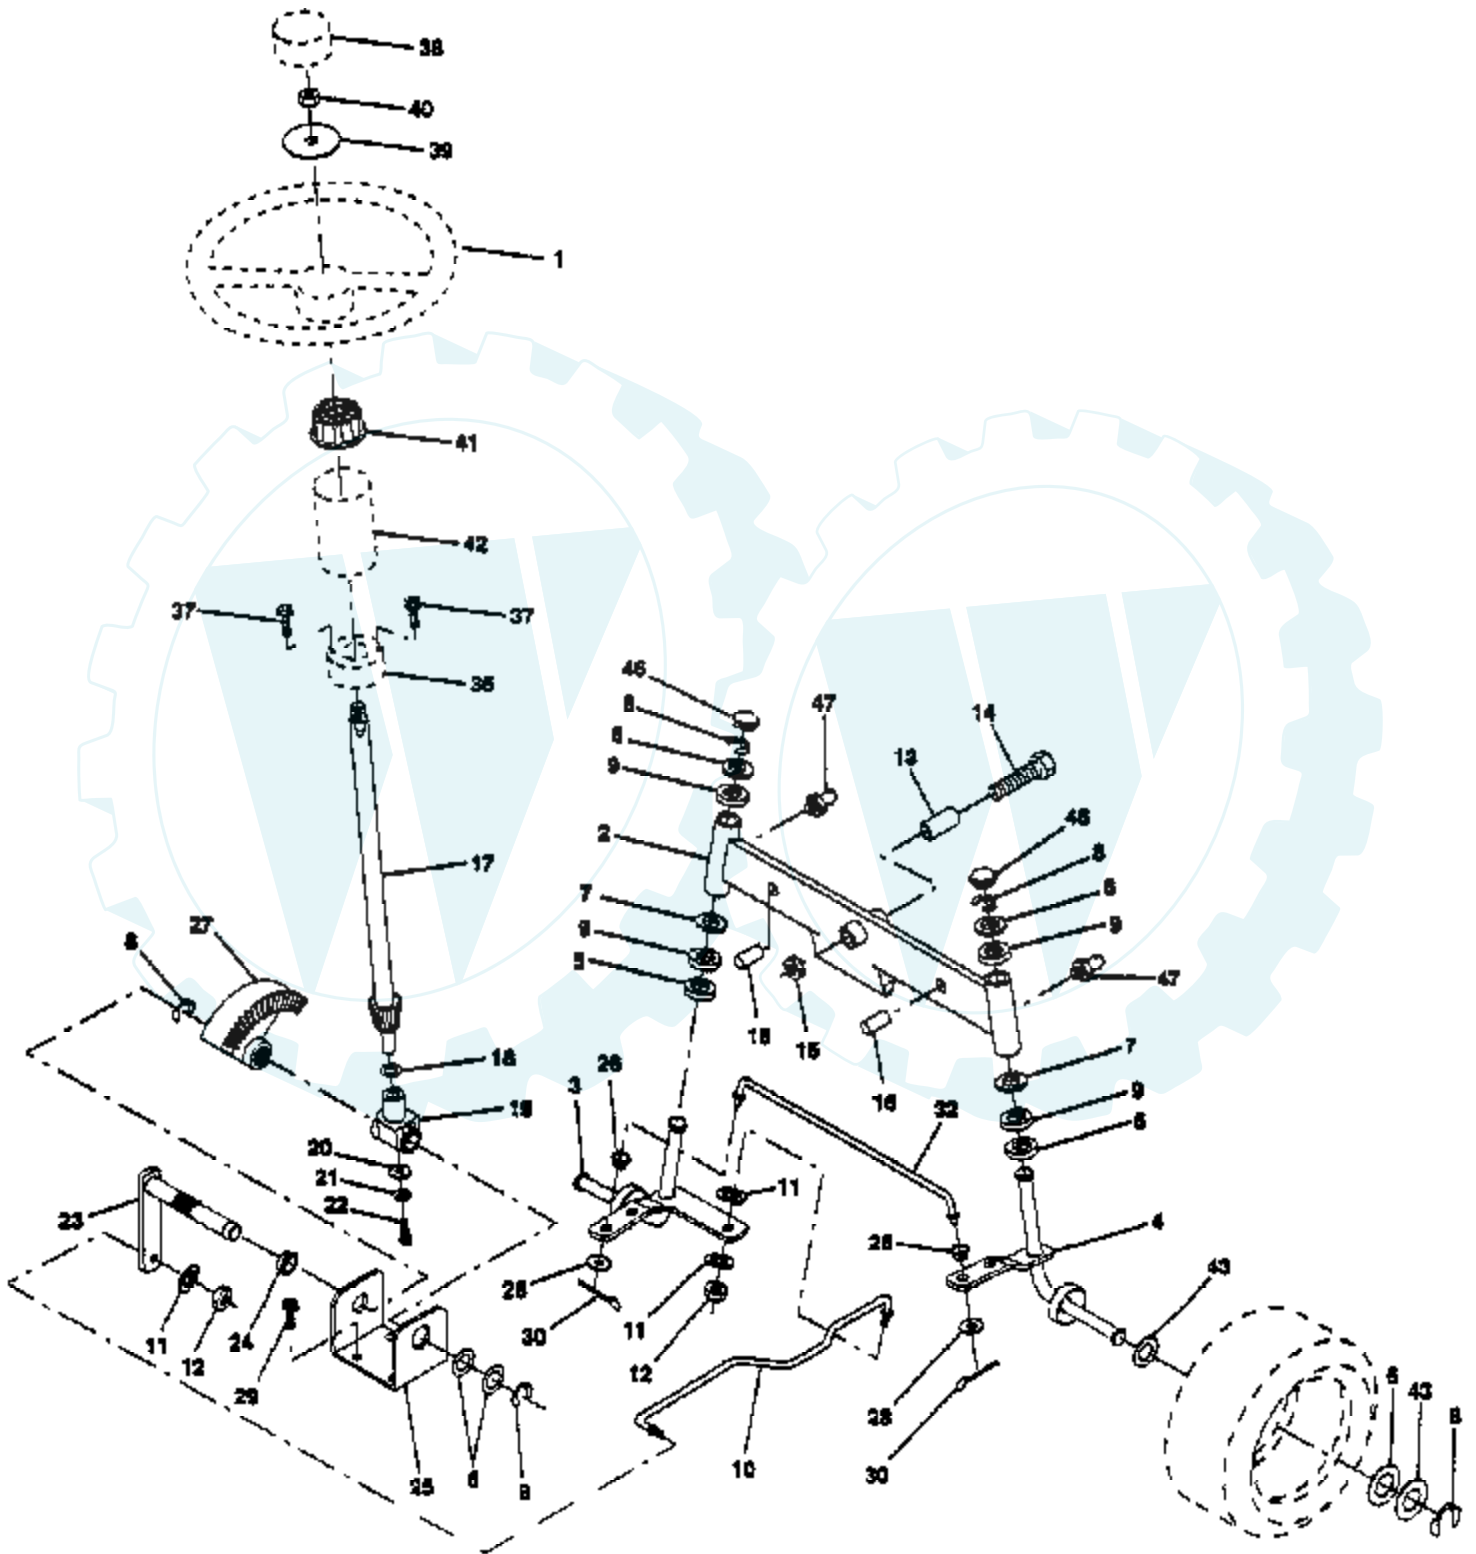

TRACTOR - - MODEL NUMBER LM14542A

STEERING ASSEMBLY

Ref #	Part Number	Qty	Description
1	133741		SUB= 150547
2	142033		AXLE ASM FRONT
3	135227		SPINDLE LH
4	135228		SPINDLE RH
5	6266H		WASHER .T
6	121748X		WASHER
7	19272016		WASHER
8	12000029		RING
9	3366R		COL. SRTG. BEAR.
10	130468		SUB= 532130468
11	10040600		LOCKWASHER
12	73610600		SUB= 7810H
13	110438X		BEARING
14	74011056		BOLT HEX 5/8-11
15	73901000		"NUT-LOC,FLANGE LT"
16	132624		AXLE PIN
17	132614		SHAFT ASM
18	57079		THRUST WASHER
19	124035X		SUPPORT.SHAFT
20	126684X		SUB= 532126684
21	10040400		LOCKWASHER
22	71070410		"SCREW,SPECIAL"
23	127501		SUB= 918127501
24	109816X		NYLINER T
25	124036X		"BRKT,STEERING"
26	126847X		BUSHING.DRAGLINK
27	136874		GEAR SECTOR
28	19131416		WASHER
29	17490612		SCREW
30	76020412		COTTER PIN
32	130465		TIE ROD
36	132196		SUB= 155106
37	17431008		SUB= 98000165
38	133742		ST WHL INSERT CAP
39	19133808		WASHER T
40	7810H		GRIPCO NUT
41	104820X		ADAPTER-WHEEL LT
42	124418X		"TUBE, STR SHAFT"
43	121749X		WASHER
46	121232X		CAP
47	4855M		FITTING GREASE