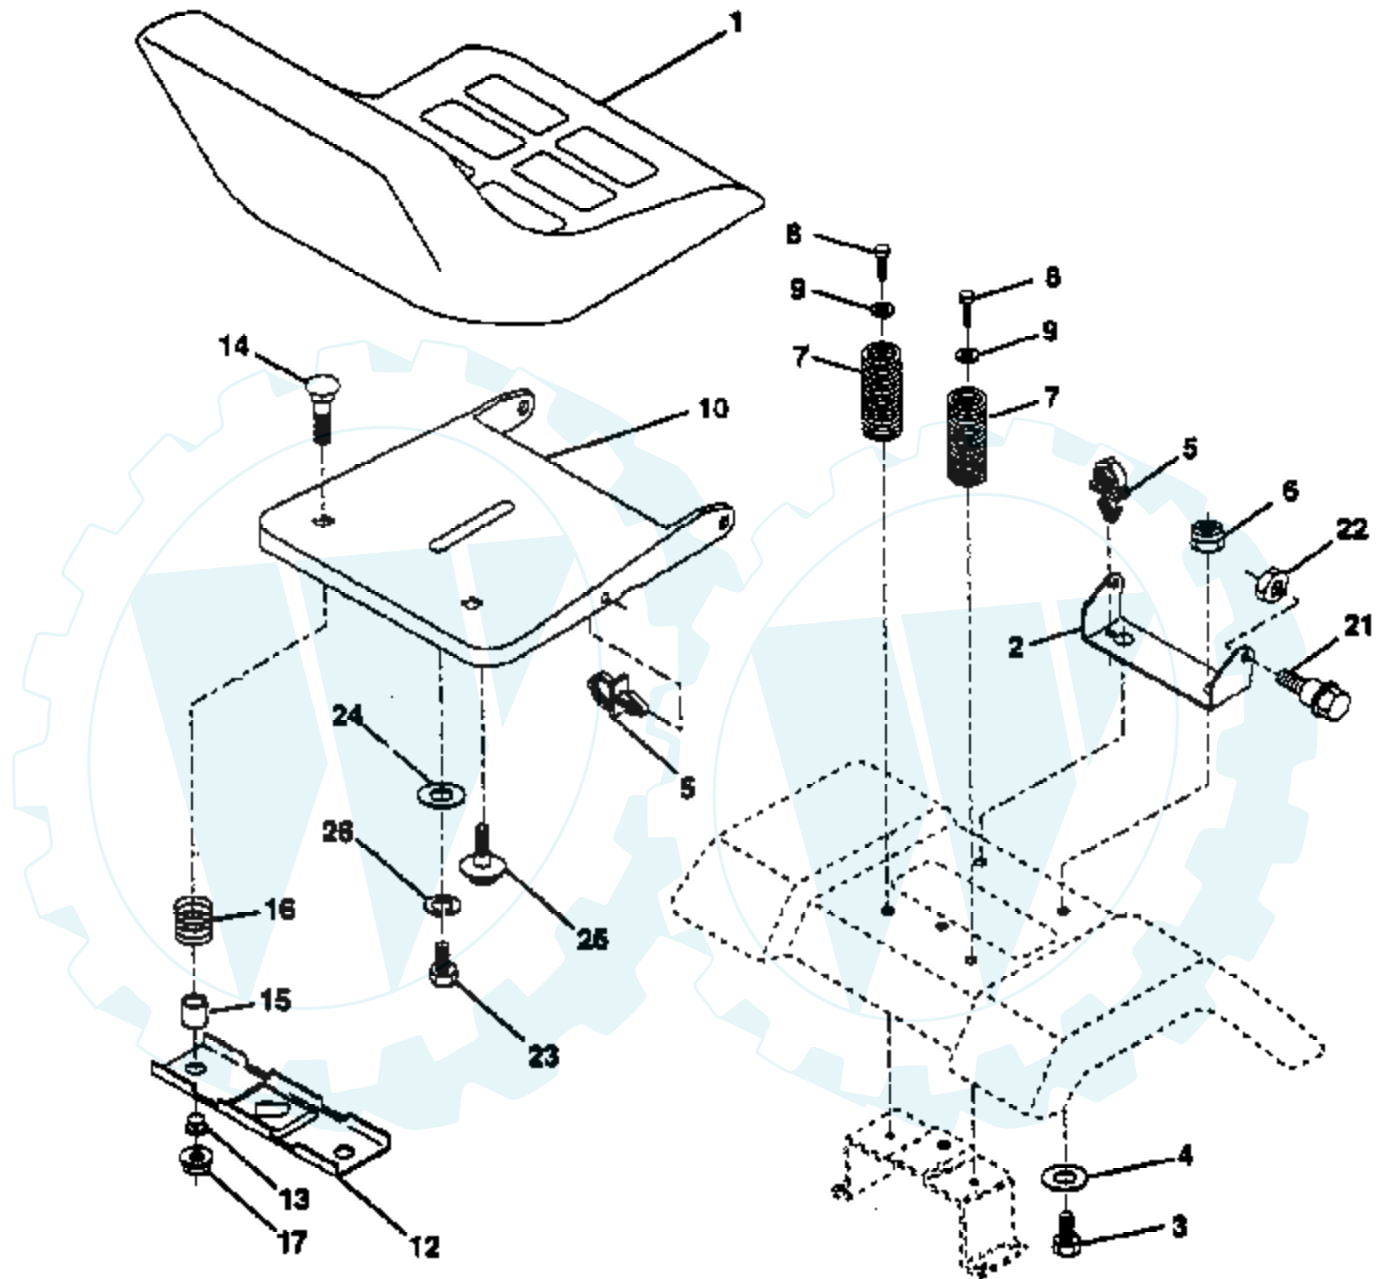

TRACTOR - - MODEL NUMBER LM14542A

SEAT ASSEMBLY

NOTE: All component dimensions given in U.S. inches
1 inch = 25.4 mm.

Ref #	Part Number	Qty	Description
1	127428		SUB= 140119
2	140551		BRACKET PVT SEAT
3	74760616		BOLT
4	19131610		WASHER PM
5	145006		CLIP.PUSH-IN.HING
6	73800600		NUT
7	124181X		SPRING COMPRESSIO
8	17490616		SCREW GTV
9	19131614		WASHER
10	140552		SUB= 155925
12	121246X		BRKT SWITCH
13	121248X		BUSHING
14	72050411		SUB= 872050411
15	134300		SPLIT SPACER
16	121250X		SPRING
17	123976X		SUB= 73900400
21	139888		BOLT.SHLD.5/16-18
22	73800500		NUT
23	74780814		BOLT
24	19171912		WASHER
25	127018X		"BOLT,SHOULDER"
26	10040800		LOCKWASHER