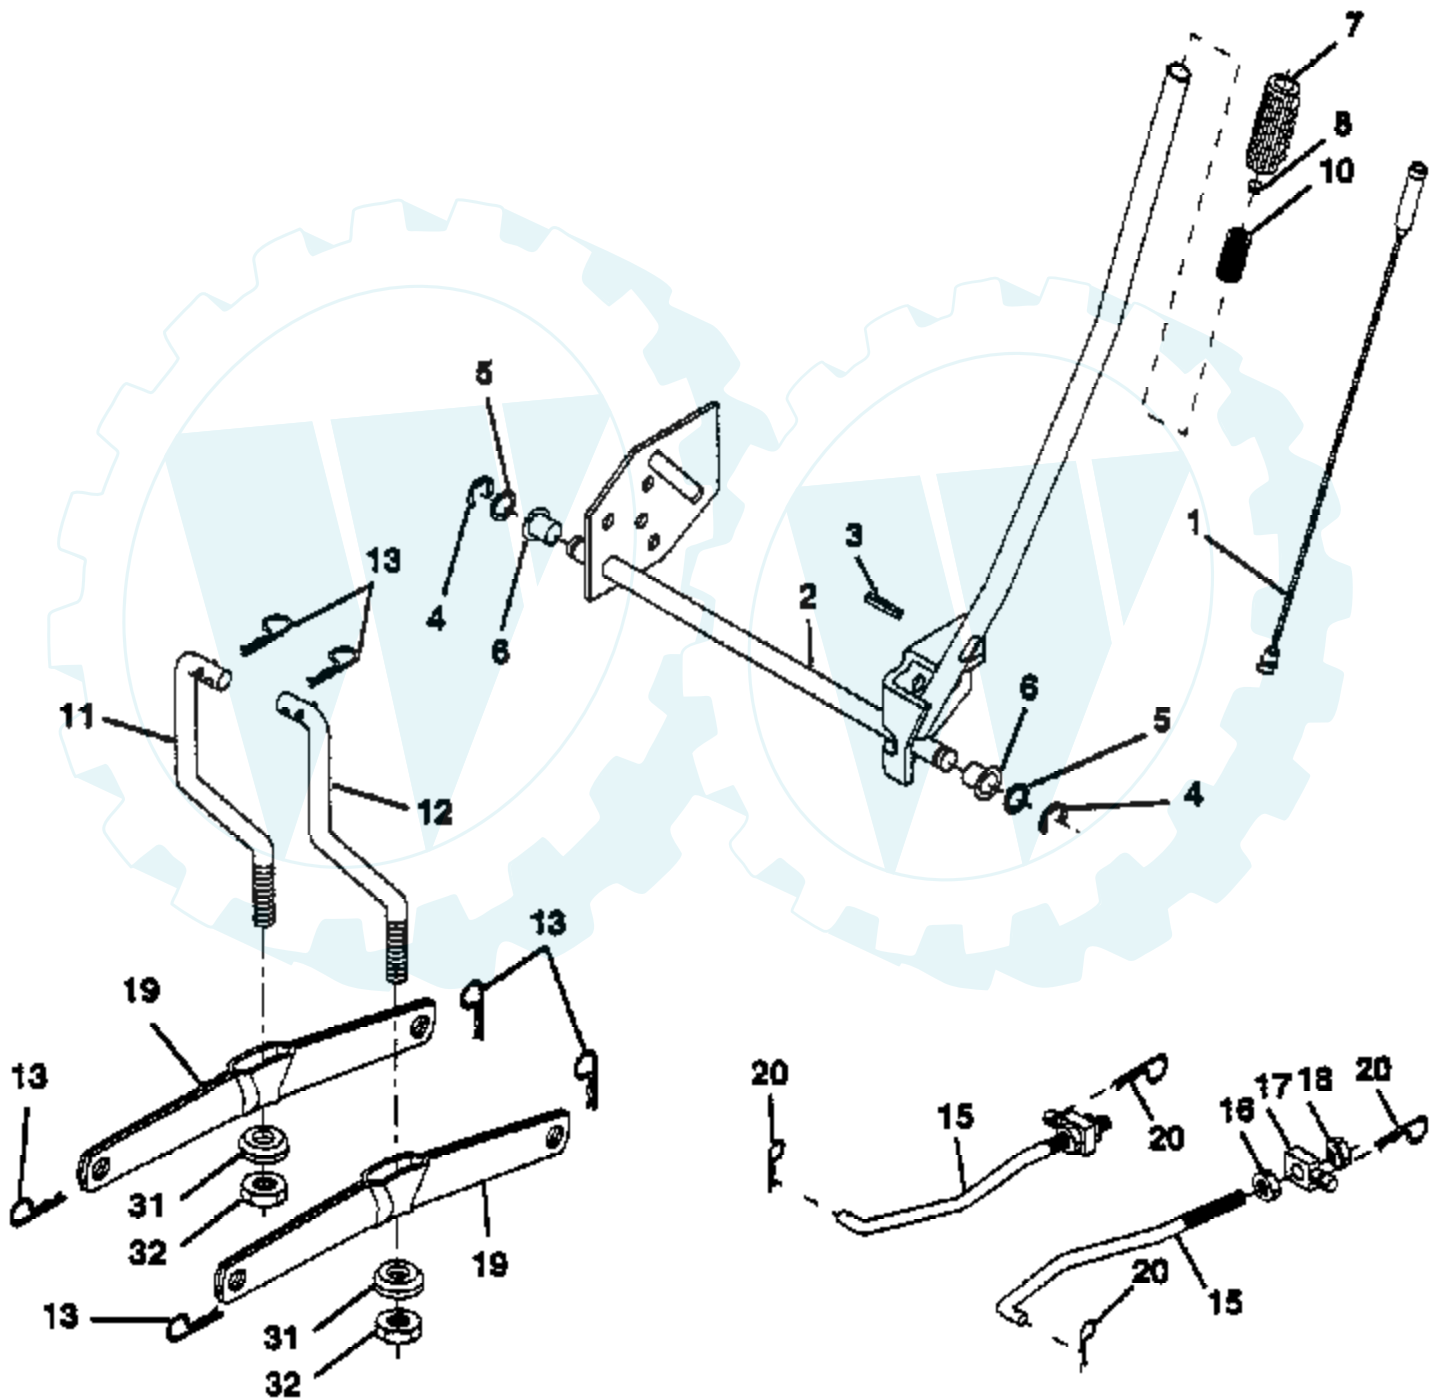

TRACTOR - - MODEL NUMBER LM14542A

LIFT

Ref #	Part Number	Qty	Description
1	136973		WIRE ASM
2	122507X		SUB= 145117
3	105767X		PIN-GROOVE LT
4	12000002		SUB= 2225J
5	19211621		WASHER
6	120183X		NYLON BEARING
7	109413X		GRIP
8	124526X		SUB= 125925X
10	122512X		SUB= 532122512
11	139865		SUB= 918139865
12	139866		SUB= 151140
13	4939M		SUB= 85902
15	127218		LINK.FRONT
16	73350800		NUT
17	130171		TRUNION
18	73800800		NUT.LK.W/WSH.1/2.
19	139868		ARM SUSP REAR
20	3146R		RETAINER.SPRING
31	140302		BEARING PVT LH
32	73540600		NUT.CROWNLOCK.3/8

Ref #	Part Number	Qty	Description
68	144200		BELT.V.T-PATH
71	142427		ROD CLUTCH 38/42
72	131870		RETURN SPRING
73	127847		CLUTCH ARM SECOND
74	121748X		WASHER
75	12000029		RING
76	128903		SHOULDER BOLT
77	127845		SPRING KEEPER
78	140334		SUB= 154810
79	127498		BUSHING
80	128759		SUB= 918128759
81	73350600		NUT
82	142028		TRUNION ADJ
83	120958X		WASHER
84	144394		SUB= 156084
85	72140618		BOLT RDHD 3/8-16
92	73800600		NUT
	130794		MANDREL ASM
	144783		SUB= 164962

TRACTOR - - MODEL NUMBER LM14542A

WHEELS & TIRES

NOTE: All component dimensions given in U.S. inches
1 inch = 25.4 mm.

Ref #	Part Number	Qty	Description
1	59192		VALVE CAP
2	65139		VALVE STEM LT
3	106222X		SUB= 122073X
4	59904		TUBE.5.3/4.5/6
5	106732X427		"RIM ASM 6"" FRT"
6	278H		FITTING LT
7	9040H		"FLANGE, BEARING"
8	106108X427		"RIM AS 8"" REAR"
9	106268X		SUB= 122074X
10	7152J		TUBE.18X9.5-8
11	104757X		HUB CAP
	144334		SEALANT.TIRE 10 OZ. TUBE