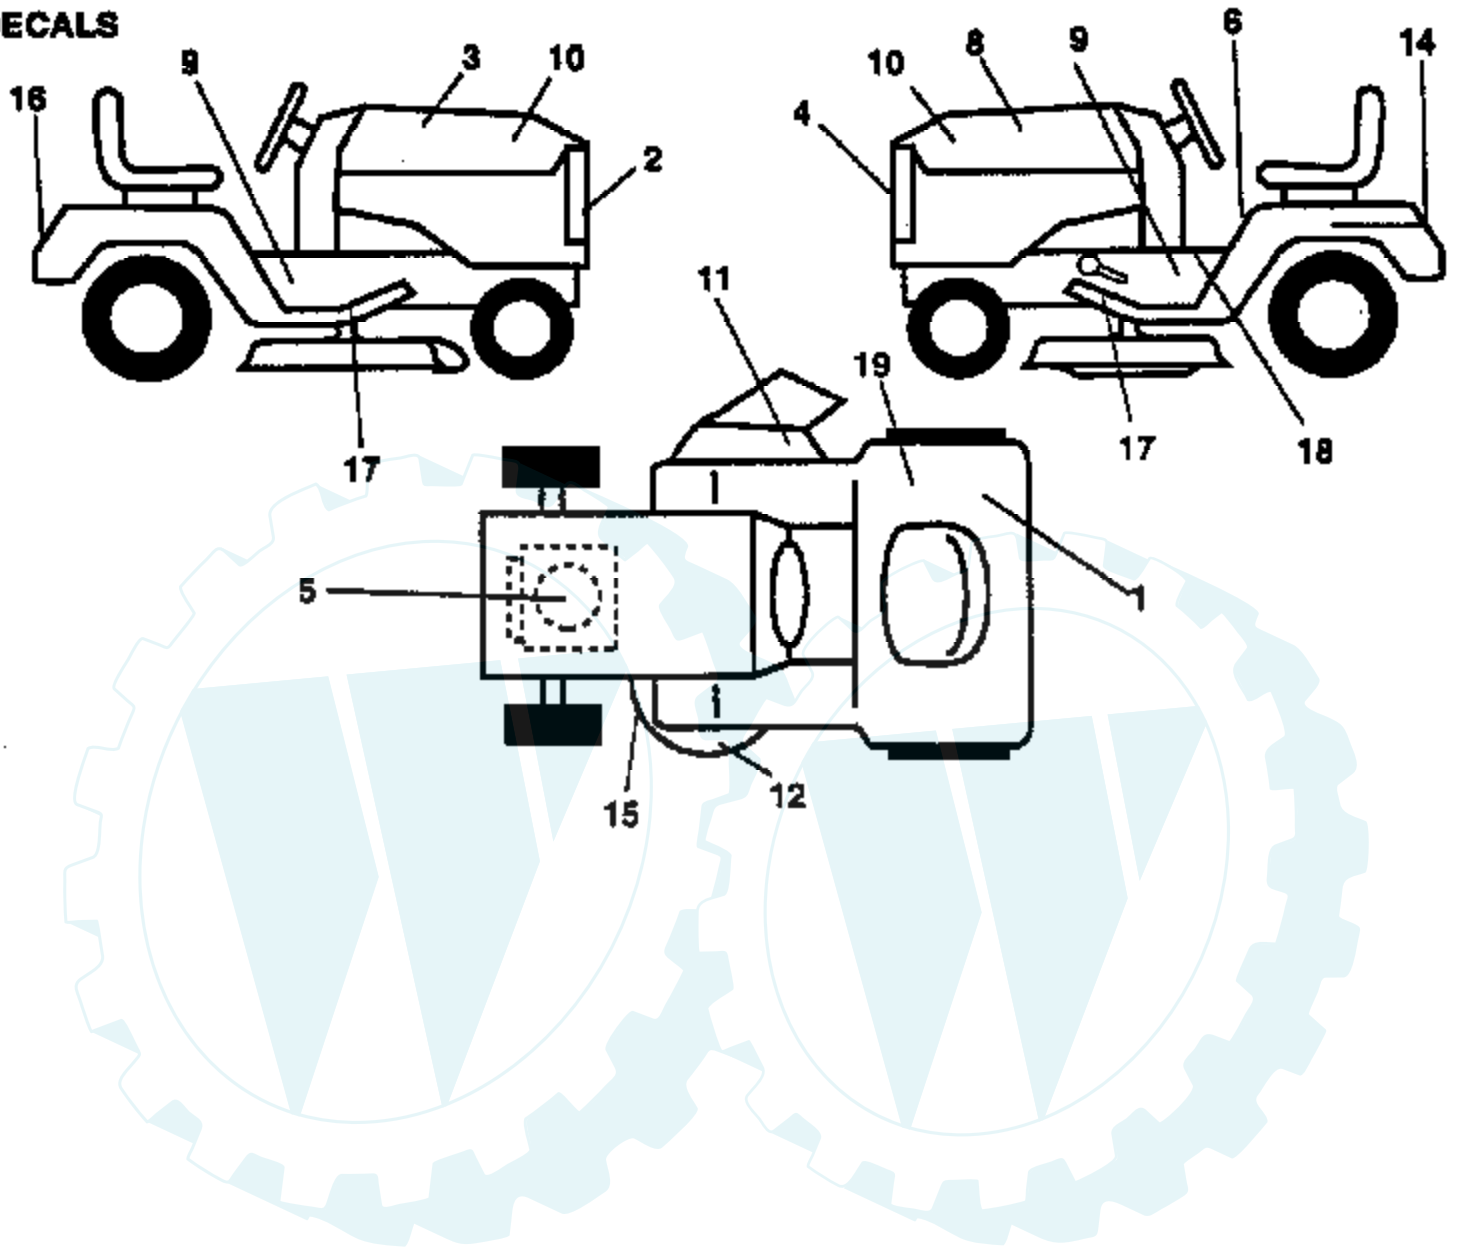

TRACTOR - - MODEL NUMBER LM14542A

DECALS

Ref #	Part Number	Qty	Description
1	125690		DECAL 100 DBA
2	132627		GRILL DECAL
3	141745		DECAL HOOD RH RLY
4	129823		NLA
5	272991		DECAL, ENGINE
6	145498		DECAL.READ.O.MANU
8	141746		DECAL HOOD LH RLY
9	131425		CHASSIS DECAL
10	146644		DECAL.INS.HD.RALL
11	145494		DECAL.DANGER.CUTF
12	135013		NLA
14	145005		DECAL.BATRY.3-3908
15	136832		DECAL
16	132628		FENDER DECAL
17	131864		"PAD,FOOTREST"
18	140837		DECAL BRAK PARK
19	145437		DECAL.EURO.ST.CE.
	138311		DECAL HANDLE LIFT
	149160		MANUAL.LM14542A
	146157		MANUAL.OP.GEN.LT.
	LBD48		SNOW BLADE
	C42		GRASS CATCHER
	LC05		WHEEL WTS.
	LA018		TIRE CHAINS
	LSB42		SNOW THROWER
	MK42		MULCH KIT W/BLADES