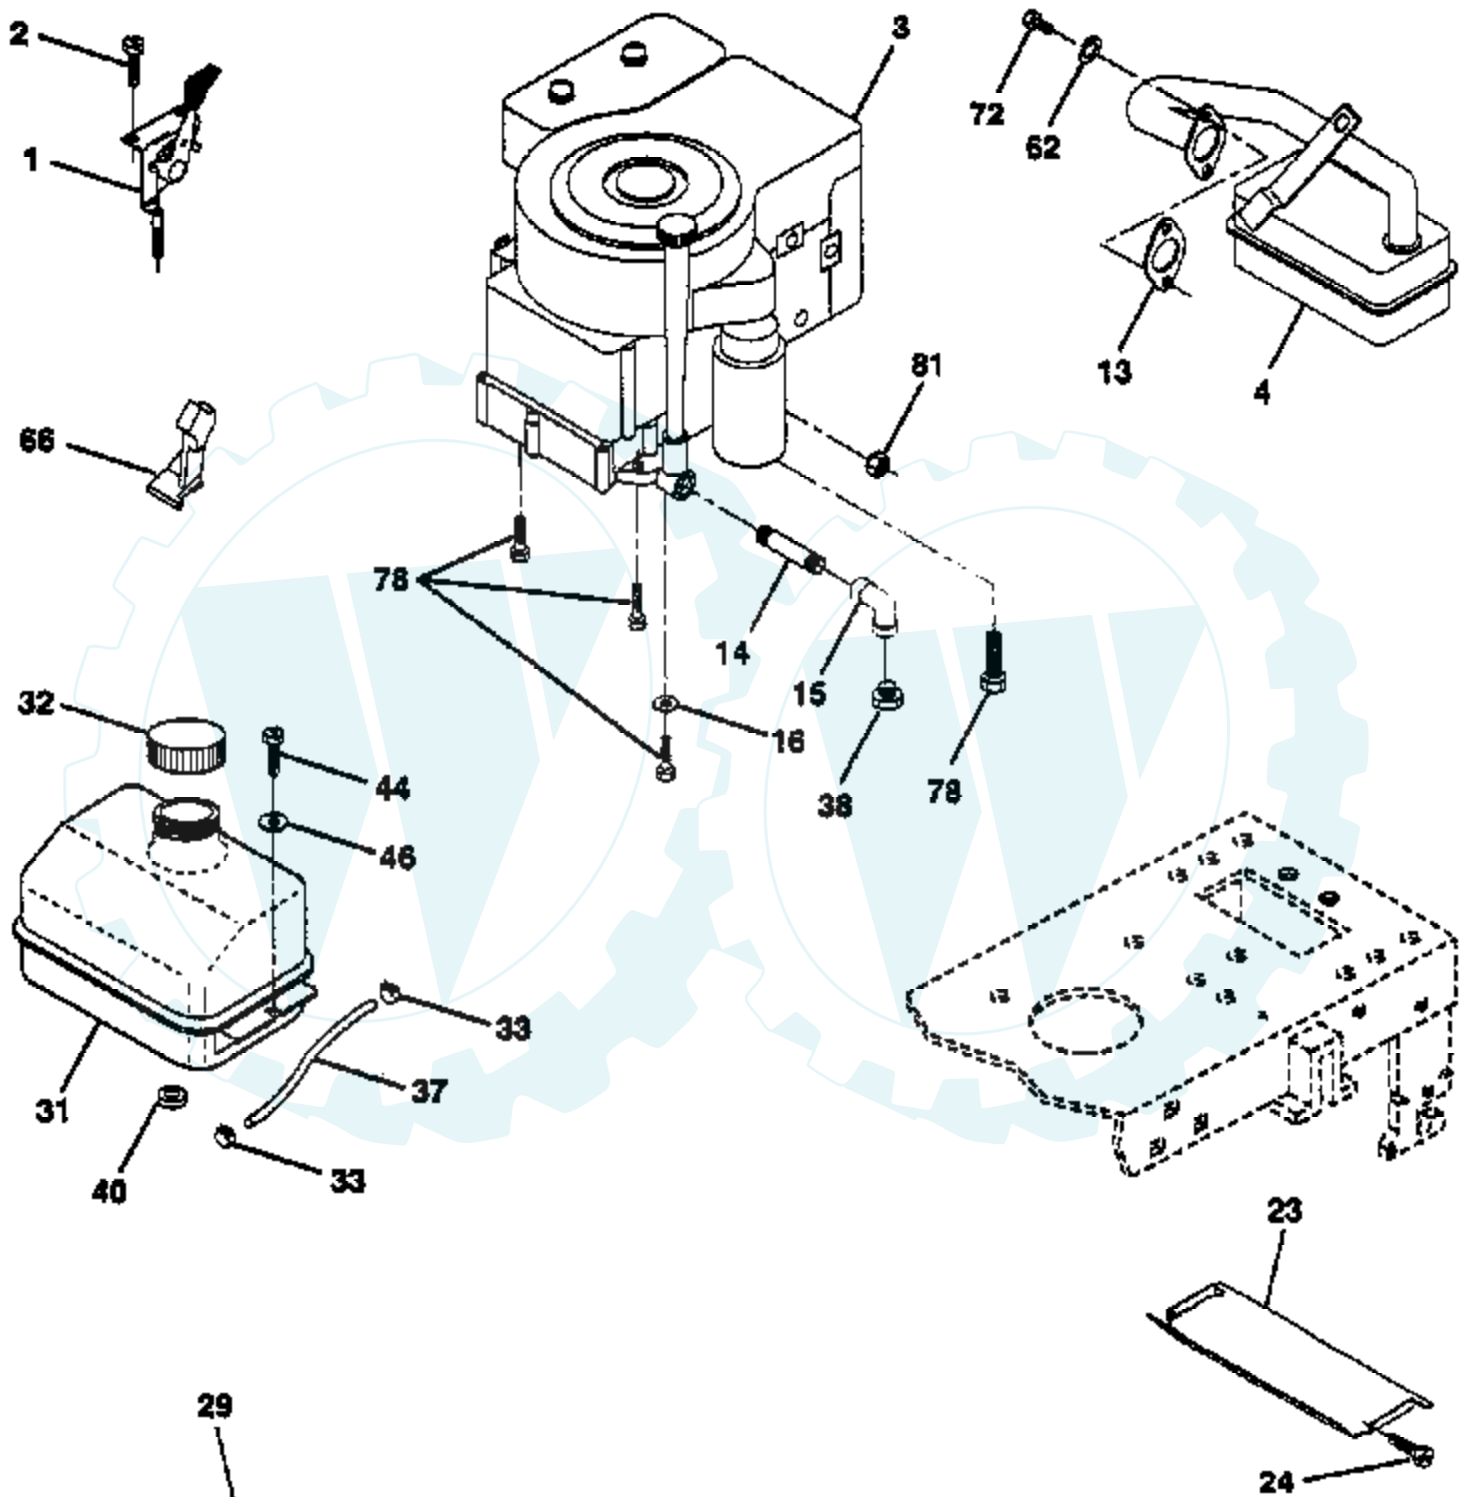

TRACTOR - - MODEL NUMBER LM14542A

ENGINE

OPTIONAL EQUIPMENT
Spark Arrester

Ref #	Part Number	Qty	Description
1	132623		SUB= 532132623
2	17720410		SCREW LT
3			REFER TO IMAGE
4	137352		MUFFLER
13	125593X		SUB= 272293
14	13280324		PIPE NIPPLE
15	13200300		ELBOW
16	11050600		LOCKWASHER
23	128953		HEAT SHIELD
24	17021008		SCREW
29	137180		SUB= 532137180
31	109202X		TANK.FUEL.LT.
32	140527		CAP ASM FUEL
33	123487X		HOSE CLAMP
37	137040		LINE FUEL
38			REFER TO IMAGE
40	124028X		SUB= 532124028
44	17490412		SCREW HEX CRT
46	19091416		WASHER
62	10040500		LOCKWASHER
66	127951		"STOP,DASH THROTT"
72	71070512		SCREW
78	17490620		SCREW
81	73510400		NUT