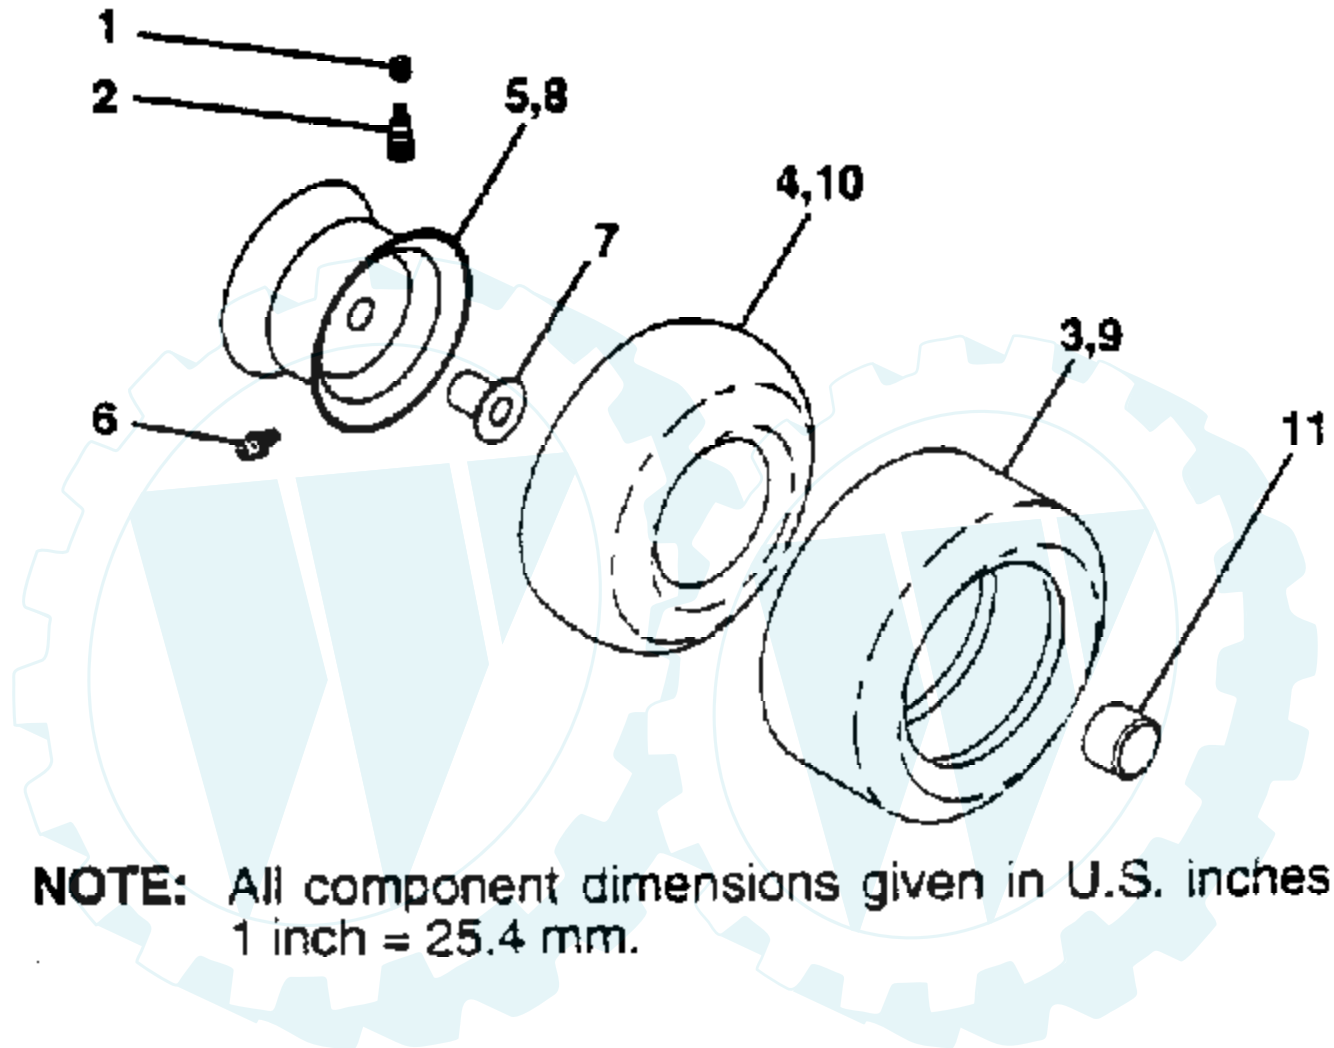

Ref #	Part Number	Qty	Description
68	144200		BELT.V.T-PATH
71	142427		ROD CLUTCH 38/42
72	131870		RETURN SPRING
73	127847		CLUTCH ARM SECOND
74	121748X		WASHER
75	12000029		RING
76	128903		SHOULDER BOLT
77	127845		SPRING KEEPER
78	140334		SUB= 154810
79	127498		BUSHING
80	128759		SUB= 918128759
81	73350600		NUT
82	142028		TRUNION ADJ
83	120958X		WASHER
84	144394		SUB= 156084
85	72140618		BOLT RDHD 3/8-16
92	73800600		NUT
	130794		MANDREL ASM
	144783		SUB= 164962

TRACTOR - - MODEL NUMBER LM14542A

SEAT ASSEMBLY

NOTE: All component dimensions given in U.S. inches
1 inch = 25.4 mm.

Ref #	Part Number	Qty	Description
1	127428		SUB= 140119
2	140551		BRACKET PVT SEAT
3	74760616		BOLT
4	19131610		WASHER PM
5	145006		CLIP.PUSH-IN.HING
6	73800600		NUT
7	124181X		SPRING COMPRESSIO
8	17490616		SCREW GTV
9	19131614		WASHER
10	140552		SUB= 155925
12	121246X		BRKT SWITCH
13	121248X		BUSHING
14	72050411		SUB= 872050411
15	134300		SPLIT SPACER
16	121250X		SPRING
17	123976X		SUB= 73900400
21	139888		BOLT.SHLD.5/16-18
22	73800500		NUT
23	74780814		BOLT
24	19171912		WASHER
25	127018X		"BOLT,SHOULDER"
26	10040800		LOCKWASHER

TRACTOR - - MODEL NUMBER LM14542A

WHEELS & TIRES

NOTE: All component dimensions given in U.S. inches
1 inch = 25.4 mm.

Ref #	Part Number	Qty	Description
1	59192		VALVE CAP
2	65139		VALVE STEM LT
3	106222X		SUB= 122073X
4	59904		TUBE.5.3/4.5/6
5	106732X427		"RIM ASM 6"" FRT"
6	278H		FITTING LT
7	9040H		"FLANGE, BEARING"
8	106108X427		"RIM AS 8"" REAR"
9	106268X		SUB= 122074X
10	7152J		TUBE.18X9.5-8
11	104757X		HUB CAP
	144334		SEALANT.TIRE 10 OZ. TUBE