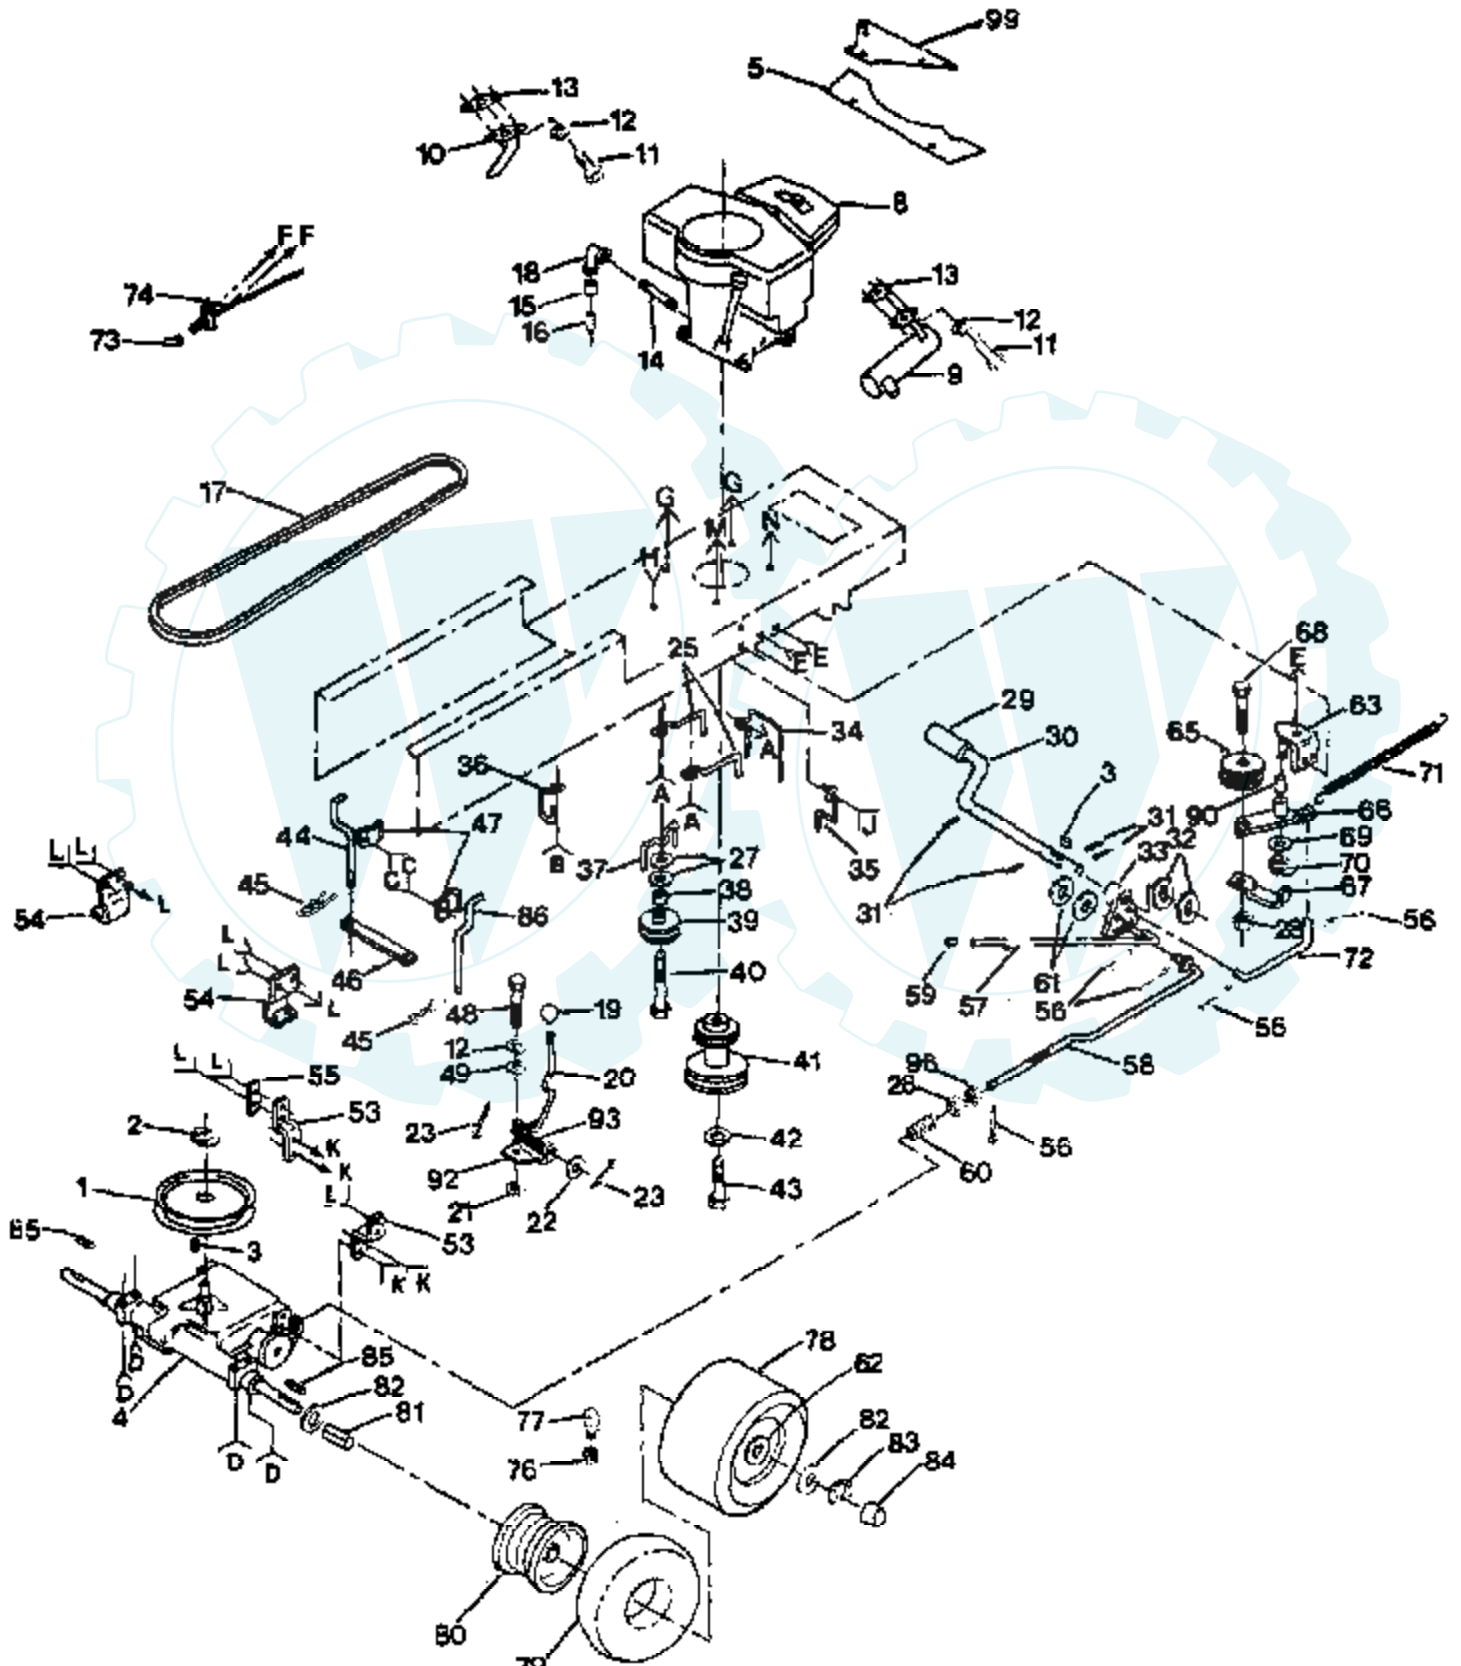

44" RIDING GARDEN TRACTOR--MODEL NUMBER L2500AR

DRIVE

Ref #	Part Number	Qty	Description
1	106192X		Pulley, Transaxle
2	12000028		SUB= 2267J
3	2228M		SUB= 2228M1
4	109566X		TRANSAXLE
5	109741X		SUB= 123190X
8	109570X		ENGINE
9	108373X		MUFFLER HYT
10	100229L		EXHAUST TUBE T
11	74780412		SUB= 74780414
12	10040400		LOCKWASHER
13	8545J		SUB= 272250
14	13280328		PIPE NIPPLE
15	13300300		COUPLING LT
16	13290300		PLUG T
17	108310X		SUB= 130969
18	13240300		STREET ELBOW LT
19	106933X		KNOB T (1/2-HOLE)
20	105699X		SUB= 110458X
21	106362X		WASHER
22	19151216		WASHER
23	76020416		PIN COTTER 1/8
25	105730X		"KEEPER,BLT ENG LT"
27	19131312		WASHER
28	73680600		SUB= 73690600
29	8883R		PEDAL COVER T
30	109037X		FOOT SHAFT PEDAL
31	1572H		SUB= 2882J
32	19252016		SUB= 121749X
33	106918X		ARM BRAKE LT
34	106301X		SUB= 121440X
35	106300X		SUB= 121441X
36	104777X		SUB= 140312
37	109070X		BELT KEEPER LT
38	4470J		SPACER T
39	4859J		SUB= 123674X
40	74760644		BOLT
41	105731X		SUB= 137326
42	10040700		LOCKWASHER
43	74770720		SUB= 71130720
44	108331X		SUB= 122067X
45	4921H		SPRING.RETAINER
46	106296X		SUB= 122066X
47	106190X		CLAMP LT
48	71040412		SUB= 74550412
49	19091210		WASHER LT
53	106360X		STRAP TORQUE LT
54	109167X		BRACKET LT
55	106157X		PLATE-STRAP LT
56	76020412		COTTER PIN
57	105844X		SUB= 125637X
58	105752X		SUB= 110437X
59	71673		PLUNGER CAP T
60	106888X		SPRING ROD LT
61	19131316		WASHER
62	19252616		SUB= 121748X
63	105724X		SUB= 123102X
65	106298X		SUB= 139245
66	105705X		SUB= 125829X