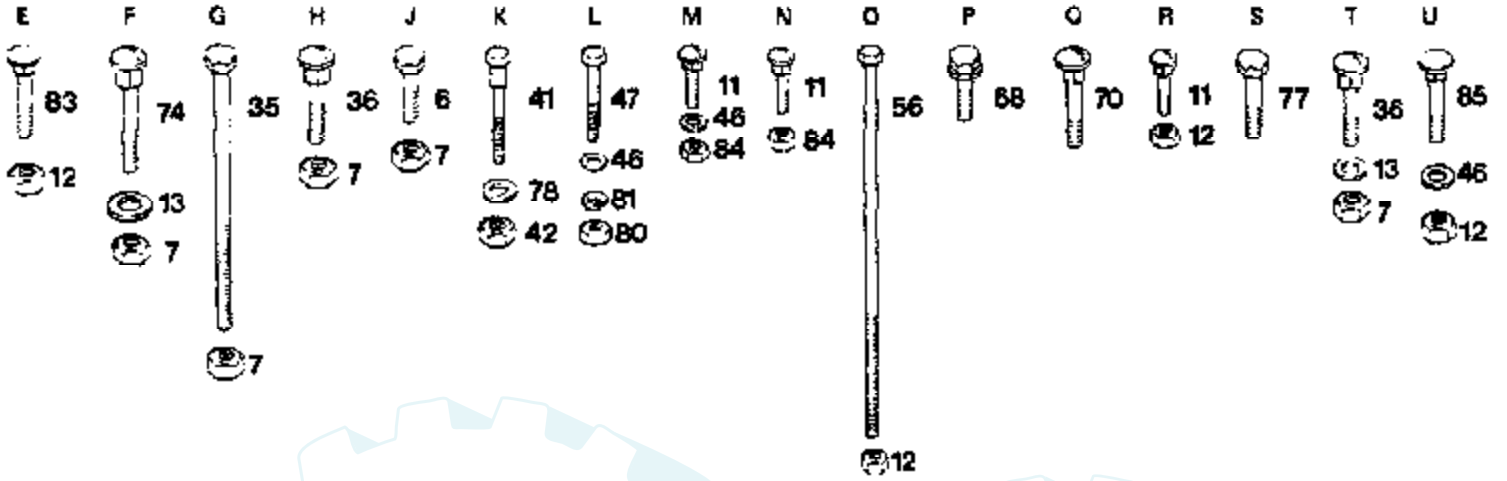

44" RIDING GARDEN TRACTOR-- MODEL NUMBER L2500AR

MOWER

Ref #	Part Number	Qty	Description
6	74760612		SUB= 74780612
7	73680600		SUB= 73690600
11	72140506		BOLT
12	73680500		SUB= 73690500
13	19131614		WASHER
35	74760648		BOLT - HEX 3/8 - 16 X 3
36	72140608		SUB= 72110608
41	8198J		SHOULDER BOLT Y
42	73930600		LOCKNUT
46	19111116		WASHER
47	74760520		BOLT
56	74760580		BOLT
68	17490612		SCREW
70	72140612		BOLT
74	72140614		BOLT
77	74760616		BOLT
78	19171616		WASHER
80	73220500		NUT.HEX.5/16-18
81	10040500		LOCKWASHER
83	72110505		BOLT
84	1685H		SUB= 68478
85	72110506		SUB= 72270506