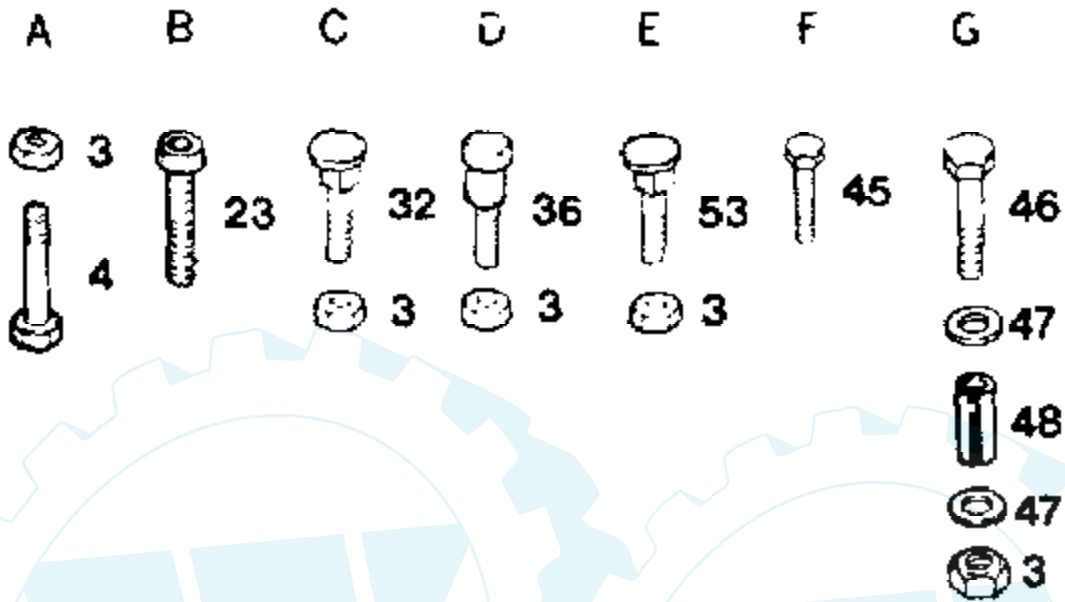

44" RIDING GARDEN TRACTOR--MODEL NUMBER L2500AR

LIFT ADJUSTMENT

Ref #	Part Number	Qty	Description
3	73680600		SUB= 73690600
4	74760612		SUB= 74780612
23	74570632		SCREW LT
32	72140606		BOLT
36	105848X		"BOLT, SHOULDER LT"
45	17021008		SCREW
46	74760624		SUB= 74930624
47	19131612		WASHER GT
48	108056X		BUSHING YT
53	72140608		SUB= 72110608