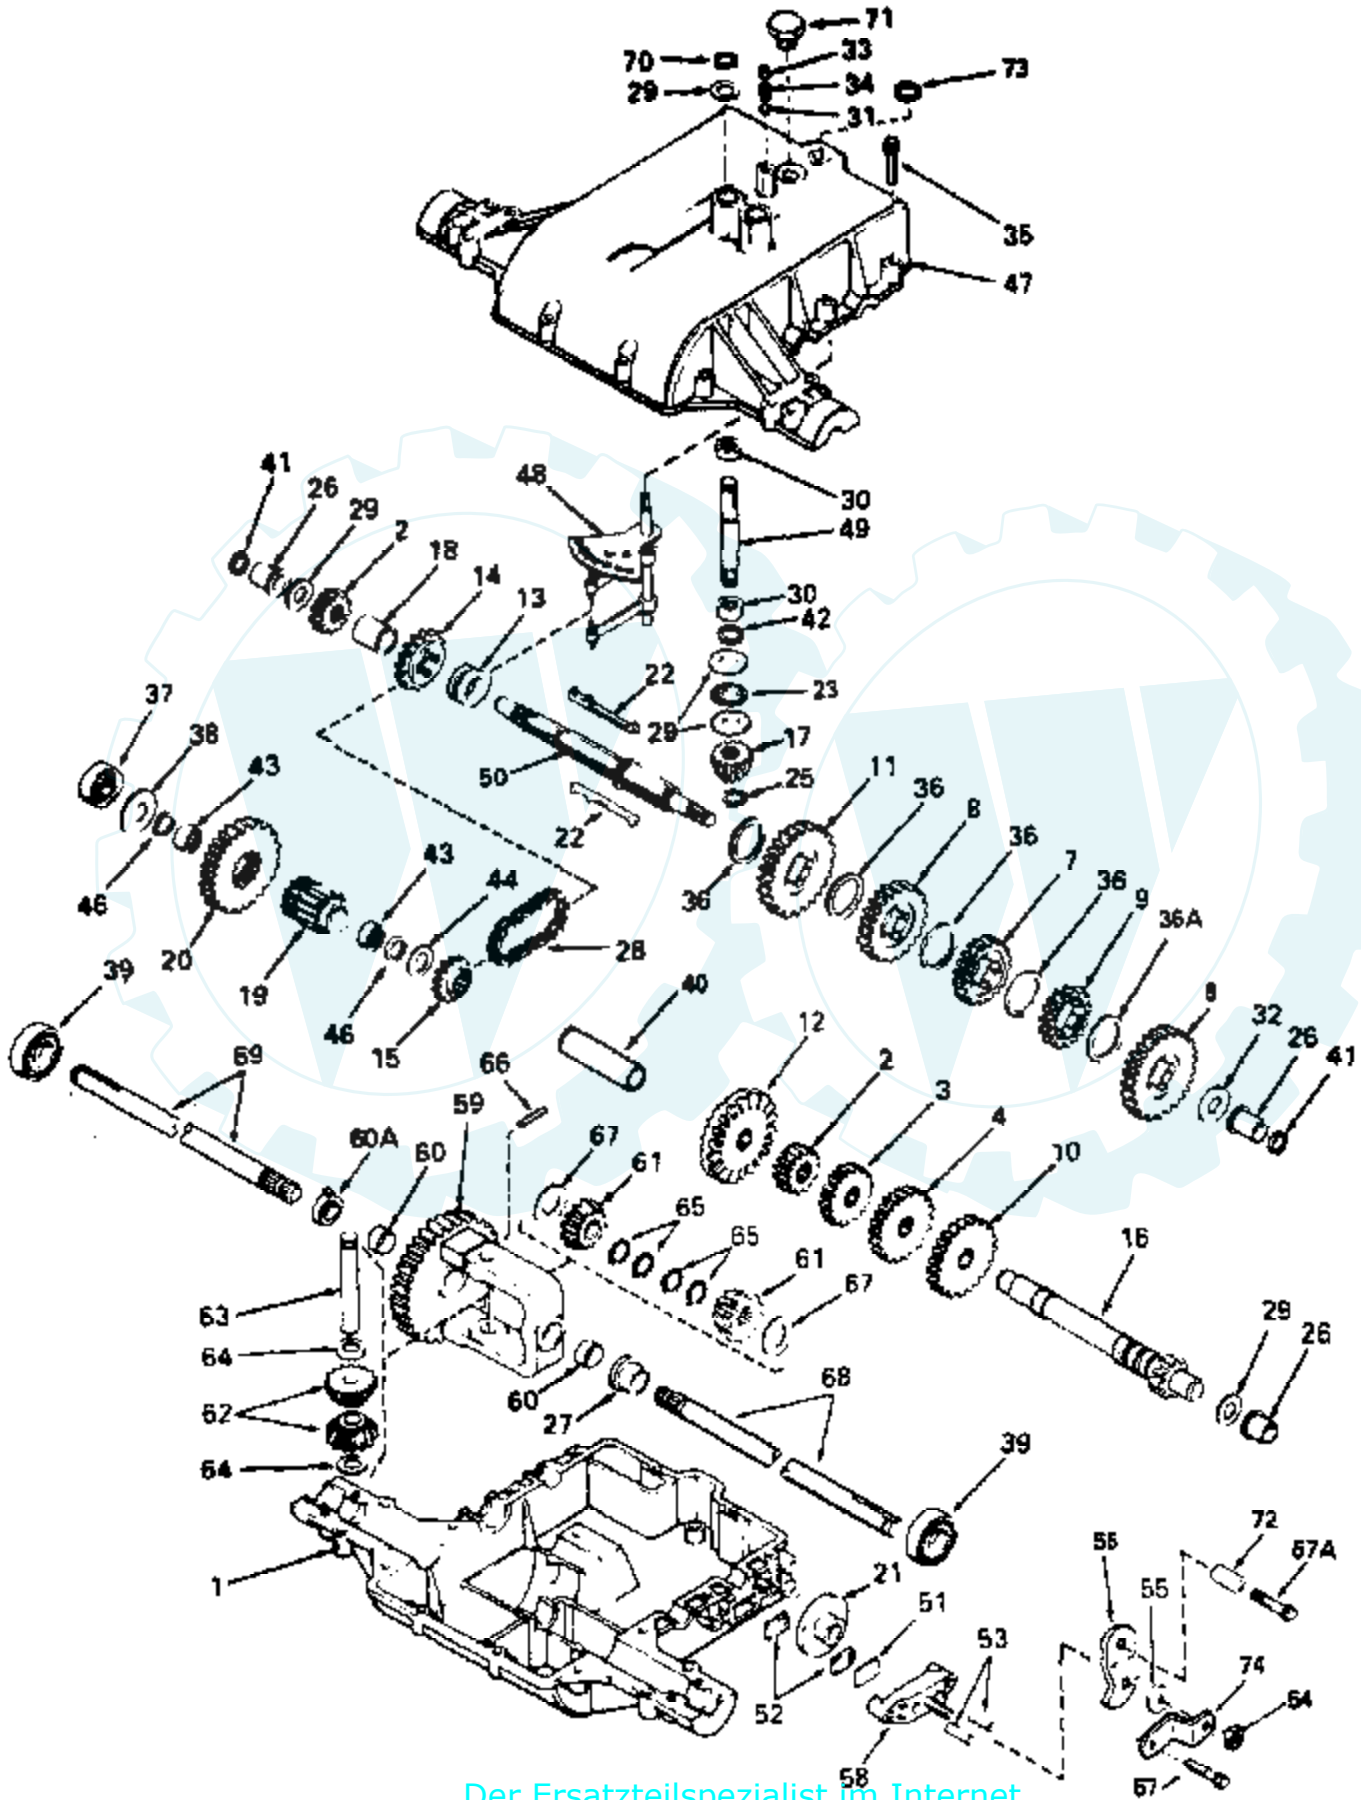

**44" RIDING GARDEN TRACTOR--MODEL NUMBER L2500AR
TRANSAXLE PEERLESS--MODEL NUMBER 143.801.047**

Ref #	Part Number	Qty	Description
1	77071A		Case, Transfer
2	778136		GEAR, SPUR, 15 TEETH
3	778200		GEAR, SPUR, 20T
4	778201		GEAR, SPUR, 25T
6	778216		GEAR, SPUR (41 TEETH)
7	778204		GEAR, SPUR (25 TEETH)
8	778205		GEAR, SPUR (30 TEETH)
9	778209		GEAR, SPUR, 19 TEETH
10	778208		GEAR, SPUR, 31T
11	778206		GEAR, SPUR (35 TEETH)
12	778154		GEAR, BEVEL, (42 TEETH)
13	784266		COLLAR, SHIFT
14	786083		SPROCKET (18 TEETH)
15	786082		SPROCKET 9T
16	776248		COUNTERSHAFT & GEAR
17	778176		BEVEL PINION, INPUT
18	786074		SPACER
19	778138		PINION, OUTPUT
20	778139		GEAR, OUTPUT
21	790003		DISK, BRAKE
22	792089A		KEY (4 REQUIRED)
23	780071		THRUST BEARING
25	788040		RETAINING RING
26	780105A		BUSHING, FLANGED
27	780118A		BUSHING, FLANGED
28	786081		CHAIN, ROLLER
29	780072		WASHER THRUST
30	780122		BEARING, NEEDLE
31	792077		BALL STEEL, 5/16" DIA.
32	780139		WASHER
33	792078		SCREW, 3/8-16 X 3/8"
34	792079		SPRING
35	792073		SCREW, 1/4-20 X 1-1/4
36	780108		WASHER THRUST
36A	780145		WASHER
37	780121		BEARING, BALL
38	780113		WASHER, FLAT
39	780119		BEARING BALL
40	786113		SPACER (2-1/4" LONG)
41	788051		SEAL, SQUARE CUT
42	788057		"O" RING
43	780112		BEARING, NEEDLE
44	780114		WASHER, FLAT
46	788053		SEAL, SQUARE CUT
47	772082		COVER, TRANSAXLE
48	784290		ROD & FORK ASSY., SHIFT
49	776135		SHAFT, INPUT
50	776184A		SHAFT, BRAKE
51	790007		PLATE BRAKE PAD
52	790006		PAD BRAKE
53	786026		PIN DOWEL
54	792075		LOCKNUT 5/16-24
55	792076		WASHER, FLAT
56	790038		LEVER, BRAKE
57	792073		SCREW, 1/4-20 X 1-1/4
57A	792085		SCREW FLNG HEX 1/4-20 X 2-1/4
58	790025		HOLDER BRAKE PAD
59	778175		GEAR ASSY DIFFERENTIAL (INCL. 2 OF #60)