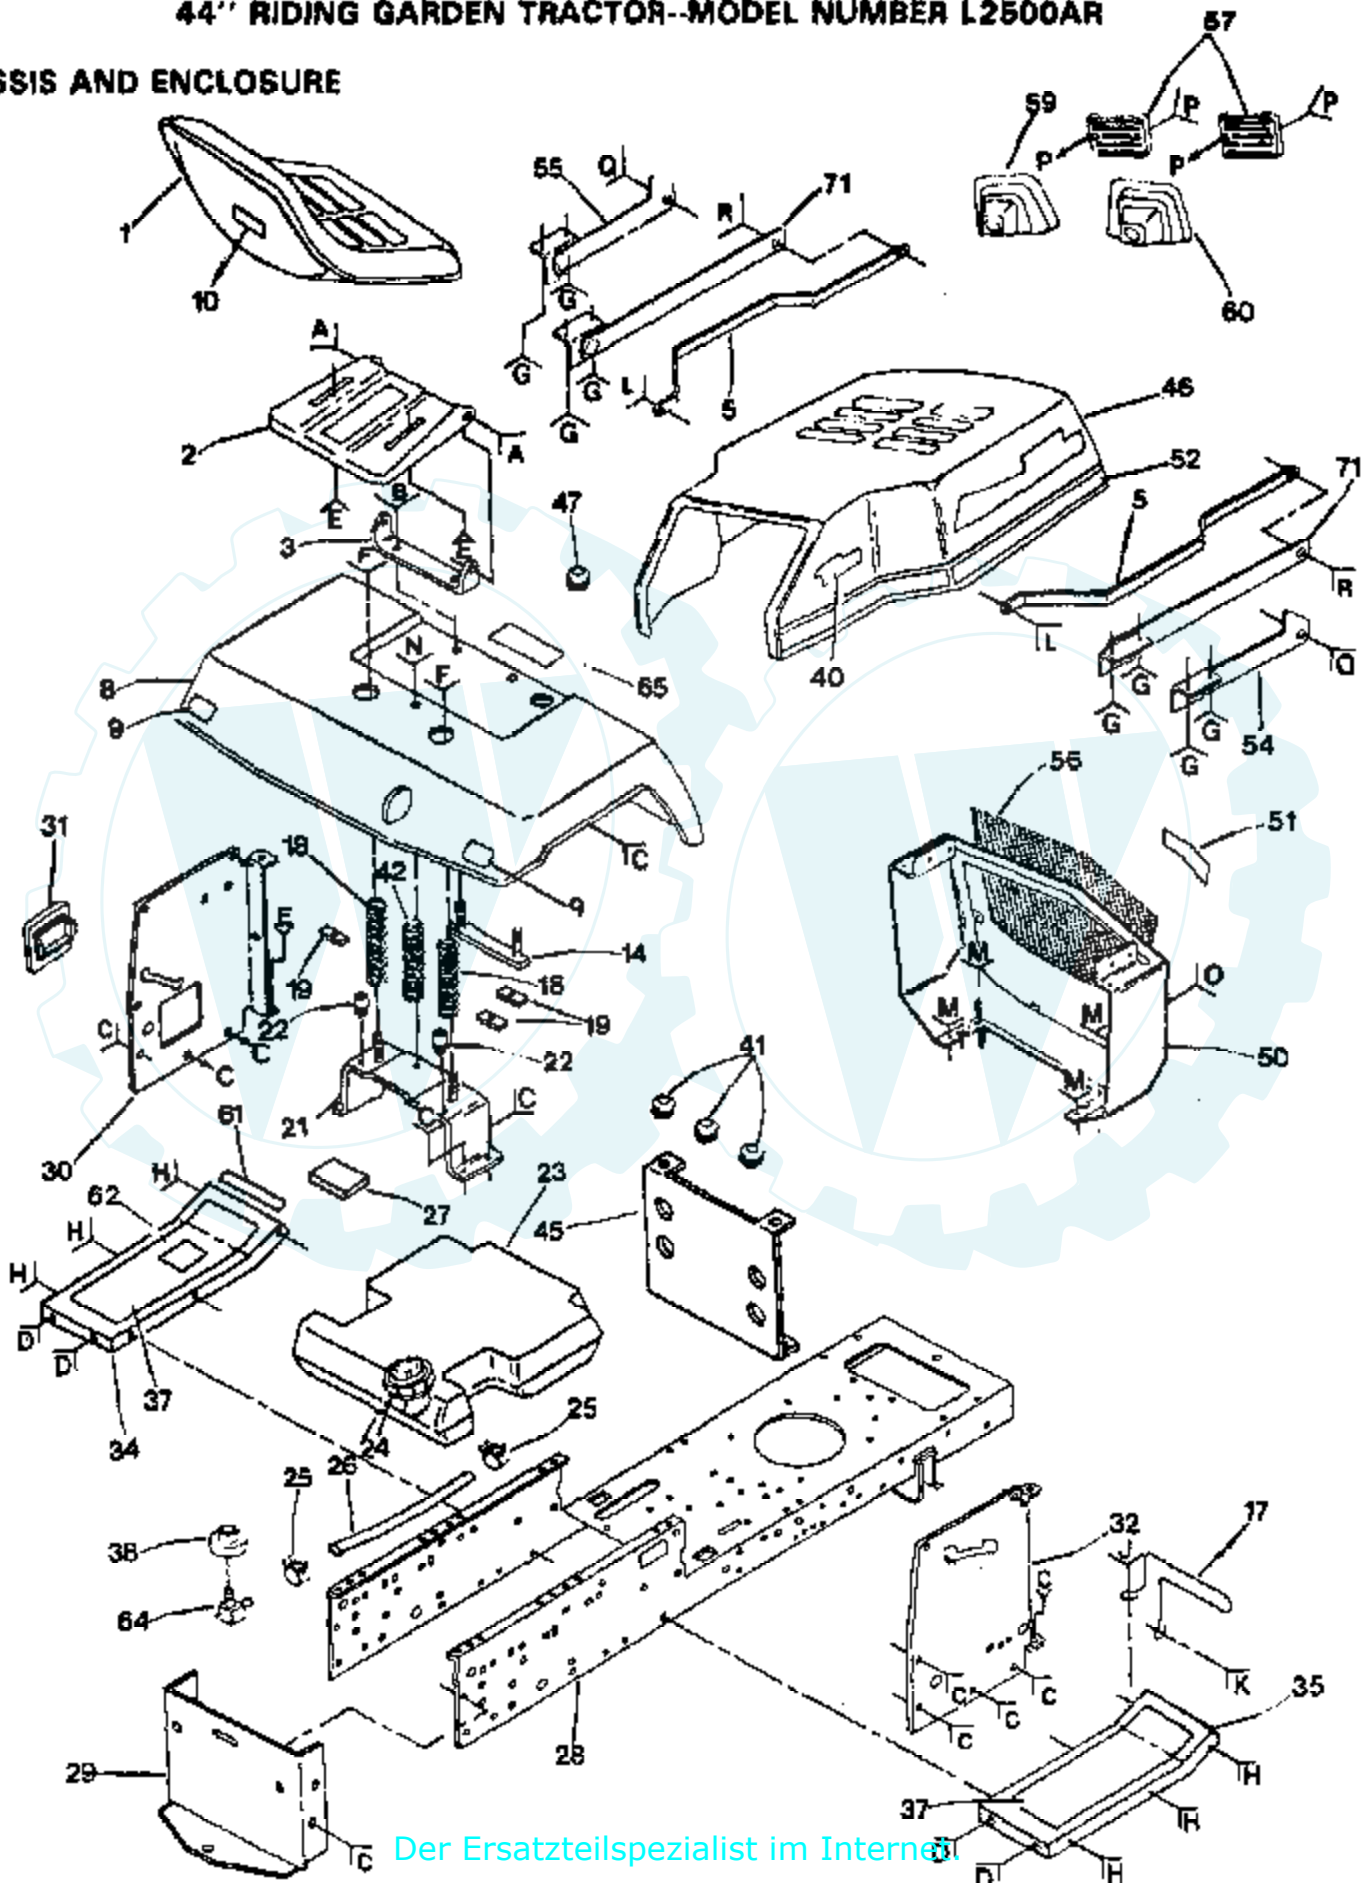

44" RIDING GARDEN TRACTOR--MODEL NUMBER L2500AR

CHASSIS AND ENCLOSURE

Ref #	Part Number	Qty	Description
1	110059X		Seat
2	109866X		SEAT PAN T
3	109871X		BRKT.ASM.SEAT.P
5	109587X		NLA
8	109593X366		FENDER
9	106202X		REFLECTOR-TAIL YT
10	109323X		NLA
14	105511X		SUB= 140675
17	108885X		GUARD MUFFLER HYT
18	105512X		SPRING LT
19	105514X		"CLAMP, SPRING LT"
21	105509X		SUB= 137113
22	105531X		NUT-PUSH YT
23	106020X		SUB= 151346
24	109462X		SUB= 158990
25	6999R		SUB= 123487X
26	5277J		SUB= 8543R
27	106082X		PAD-SPACER LT
28	109512X		CHASSIS T
29	102481X		SUB= 145009
30	109665X		SUB= 532132072
31	105505X		SUB= 121794X
32	109666X		SUB= 106976X
34	105465X366		FOOTREST - L.H.
35	105464X366		FOOTREST - R.H.
37	108256X		PAD FOOTREST T
38	3645J		BUSHING OUTLET T
40	109435X		NLA
41	9151R		SNAP BUSHING T
42	109867X		SPRING T
45	104920X		NLA
46	3607J366		SUB= 3607J419
47	109641X		GROMMET T
50	5351J366		SUB= 5351J419
51	109673X		NLA
52	109754X		NLA
54	677A876		STRAP ASSY T
55	677A875		STRAP ASSY T
56	101235L		SCREEN GRILL GTV
57	109671X		LENS T
59	7606J366		SUB= 7606J361
60	7607J366		SUB= 7607J361
61	4900J		DECAL T
62	109199X		SUB= 146046
64	8710J		FUEL TANK STEM GT
65	106974X		SUB= 133796
71	677A432		STRAP ASSY-REAR T