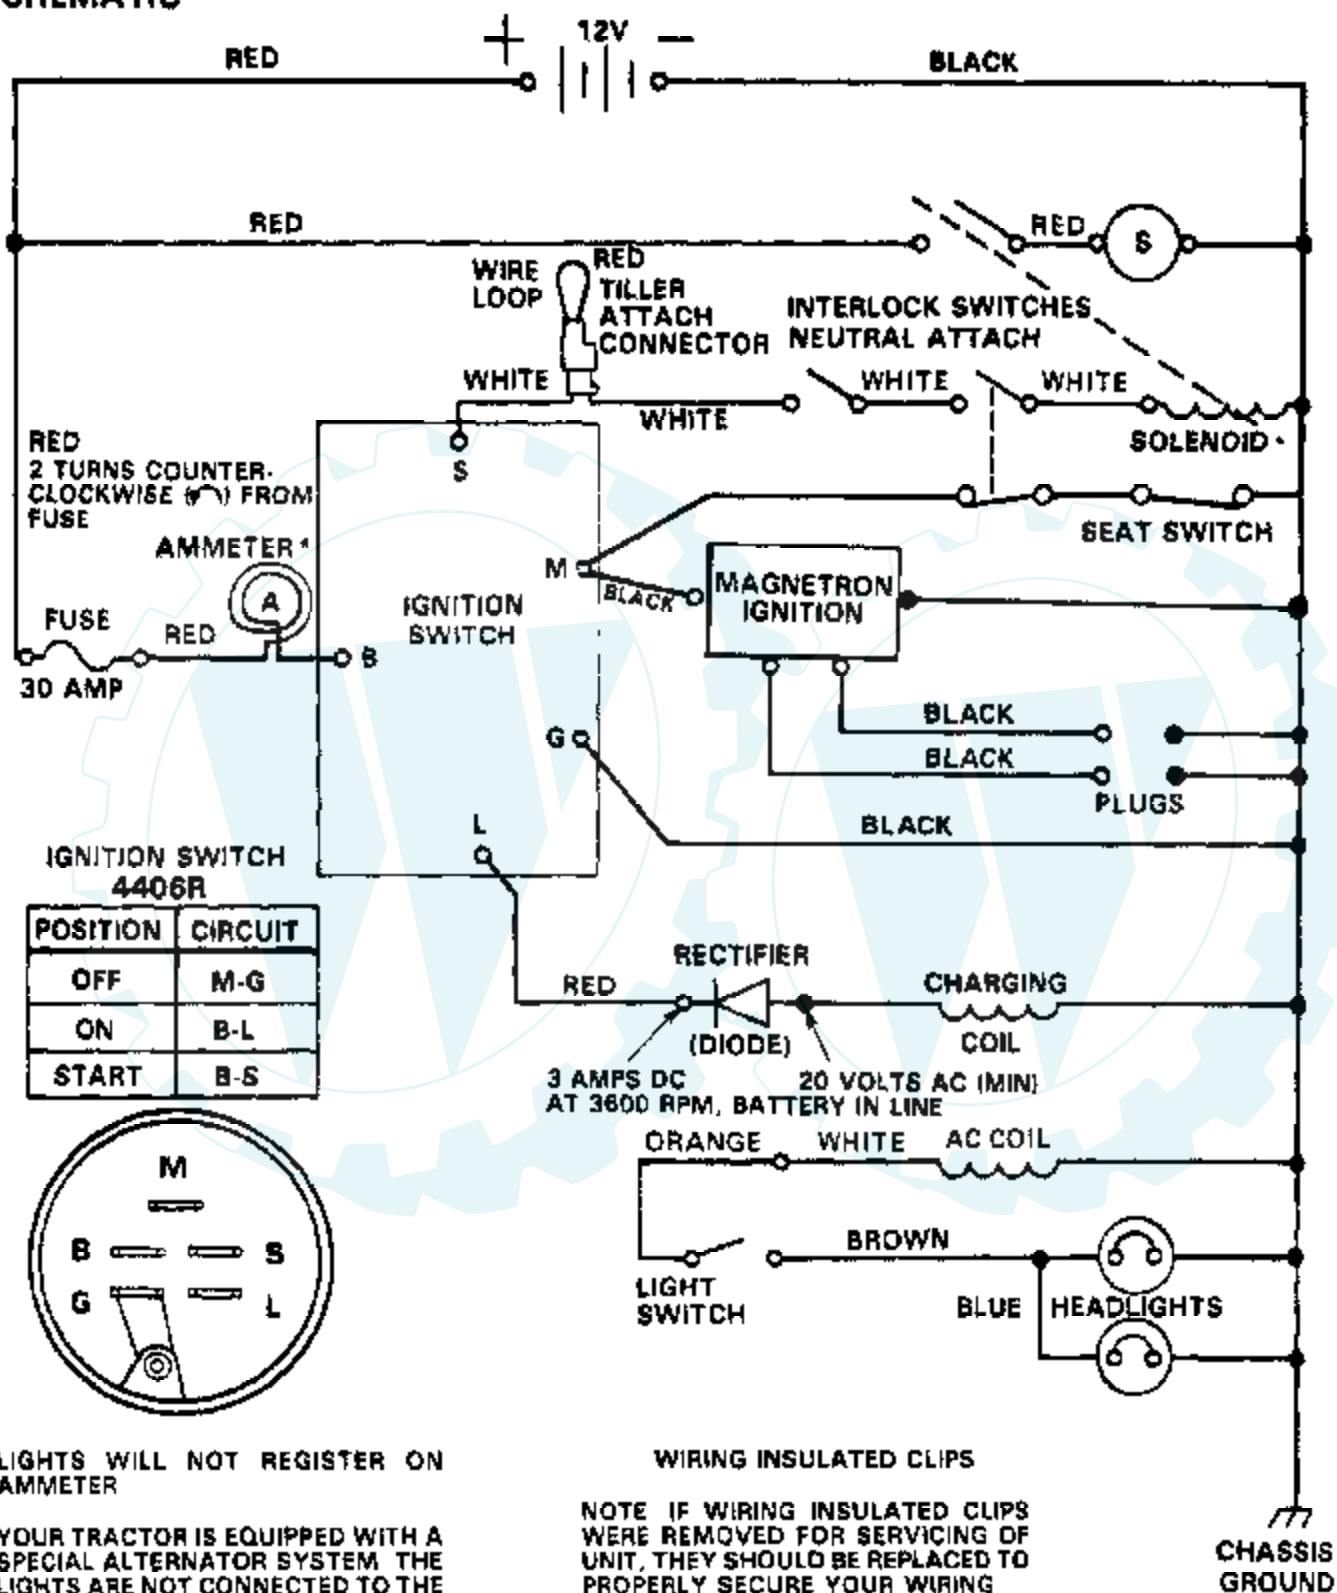

GT 18 TWIN GARDEN TRACTOR--MODEL NUMBER L2500AR

SCHEMATIC

LIGHTS WILL NOT REGISTER ON AMMETER

YOUR TRACTOR IS EQUIPPED WITH A SPECIAL ALTERNATOR SYSTEM. THE LIGHTS ARE NOT CONNECTED TO THE BATTERY, BUT HAVE THEIR OWN ELECTRICAL SOURCE. BECAUSE OF THIS, THE BRIGHTNESS OF THE LIGHTS WILL CHANGE WITH THE ENGINE SPEED. AT IDLE SPEED THE LIGHTS WILL DIM. AS THE ENGINE IS SPEEDED UP, THE LIGHTS WILL BECOME THEIR BRIGHTEST.