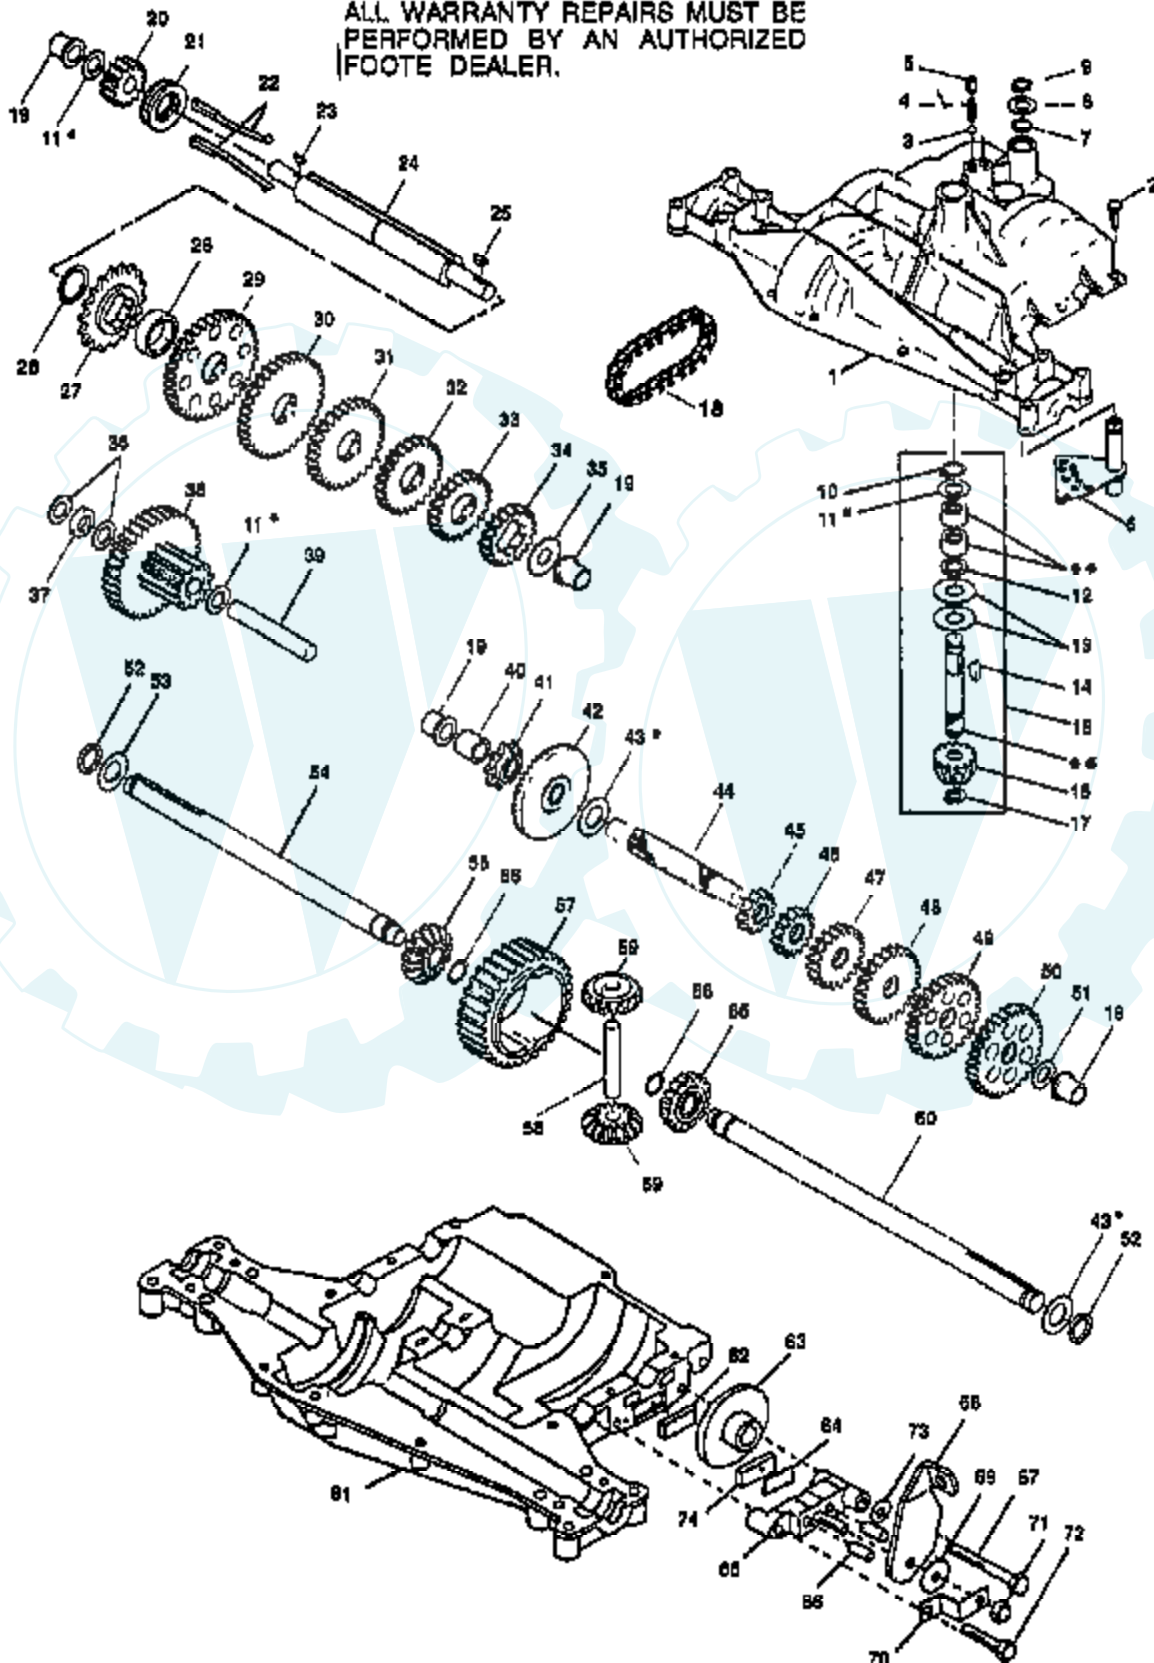

38" RIDING GARDEN TRACTOR TRANSAXLE FOOTE DANA -- MODEL NUMBER 4360-14

TRANSAXLE

ALL WARRANTY REPAIRS MUST BE
PERFORMED BY AN AUTHORIZED
FOOTE DEALER.

Ref #	Part Number	Qty	Description
1	3865		HOUSING UPPER
2	1919		SCREW
3	1151		BALL DETENT
4	3626		SPRING, DETENT
5	3623		SCREW, SET
6	4336		ASSY SHIFTER
7	3884		O-RING
8	3885		WASHER PLAIN
8A	3886		WASHER PLAIN
8B	3887		WASHER PLAIN
8C	3888		WASHER PLAIN
8D	3889		WASHER PLAIN
8E	3121		WASHER PLAIN
8F	3890		WASHER PLAIN
9	1100		RING RETAINING
10	1099		RING RETAINING
11	1959		WASHER PLAIN
11A	1441		WASHER PLAIN
11B	1423		WASHER, PLAIN .632 X 1.00 X .026
11C	1082		WASHER PLAIN
11D	1424		WASHER PLAIN
11E	1068		WASHER PLAIN
11F	1425		WASHER PLAIN
11G	1358		WASHER PLAIN
11H	1145		WASHER, PLAIN .632 X 1.00 X .060
11I	1319		WASHER PLAIN
12	3312		O-RING
13	3876		WASHER, PLAIN .632 X 1.38 X .046
14	1374		KEY WOODRUFF #9
15	4134		ASSY KIT INPUT SHAFT
16	3590		PINION, BEVEL, 14 TEETH
17	3624		RING, RETAINING
18	3625		CHAIN, 24 PITCHES
19	1542		BEARING, FLANGE
20	3773		GEAR SPUR, 14 TEETH
21	3631		COLLAR CLUTCH
22	3828		KEY CLUTCH
23	1369		KEY WOODRUFF #3
24	3883		SHAFT INTERMEDIATE
25	1375		KEY, WOODRUFF, #61
26	3627		RING, RETAINING
27	3830		SPROCKET, 18 TEETH
28	3841		SPACER
29	3786		GEAR, SPUR, 37 TEETH
30	3785		GEAR, SPUR, 35 TEETH
31	3867		GEAR, SPUR, 30 TEETH
32	3783		GEAR, SPUR, 25 TEETH
33	3869		GEAR, SPUR, 22 TEETH
34	3741		GEAR SPUR
35	3628		WASHER, PLAIN .640 X 1.37 X .061
36	1423		WASHER, PLAIN .632 X 1.00 X .026
37	3422		SPACER .630 X 1.00 X .169
38	4286		ASSY GEAR COMB 12&35 TEETH
39	3877		SHAFT IDLER
40	3901		SPACER .635 X .875 X .755
41	3645		SPROCKET, 9 TEETH
42	3853		GEAR BEVEL 42 TEETH
43	3749		WASHER PLAIN