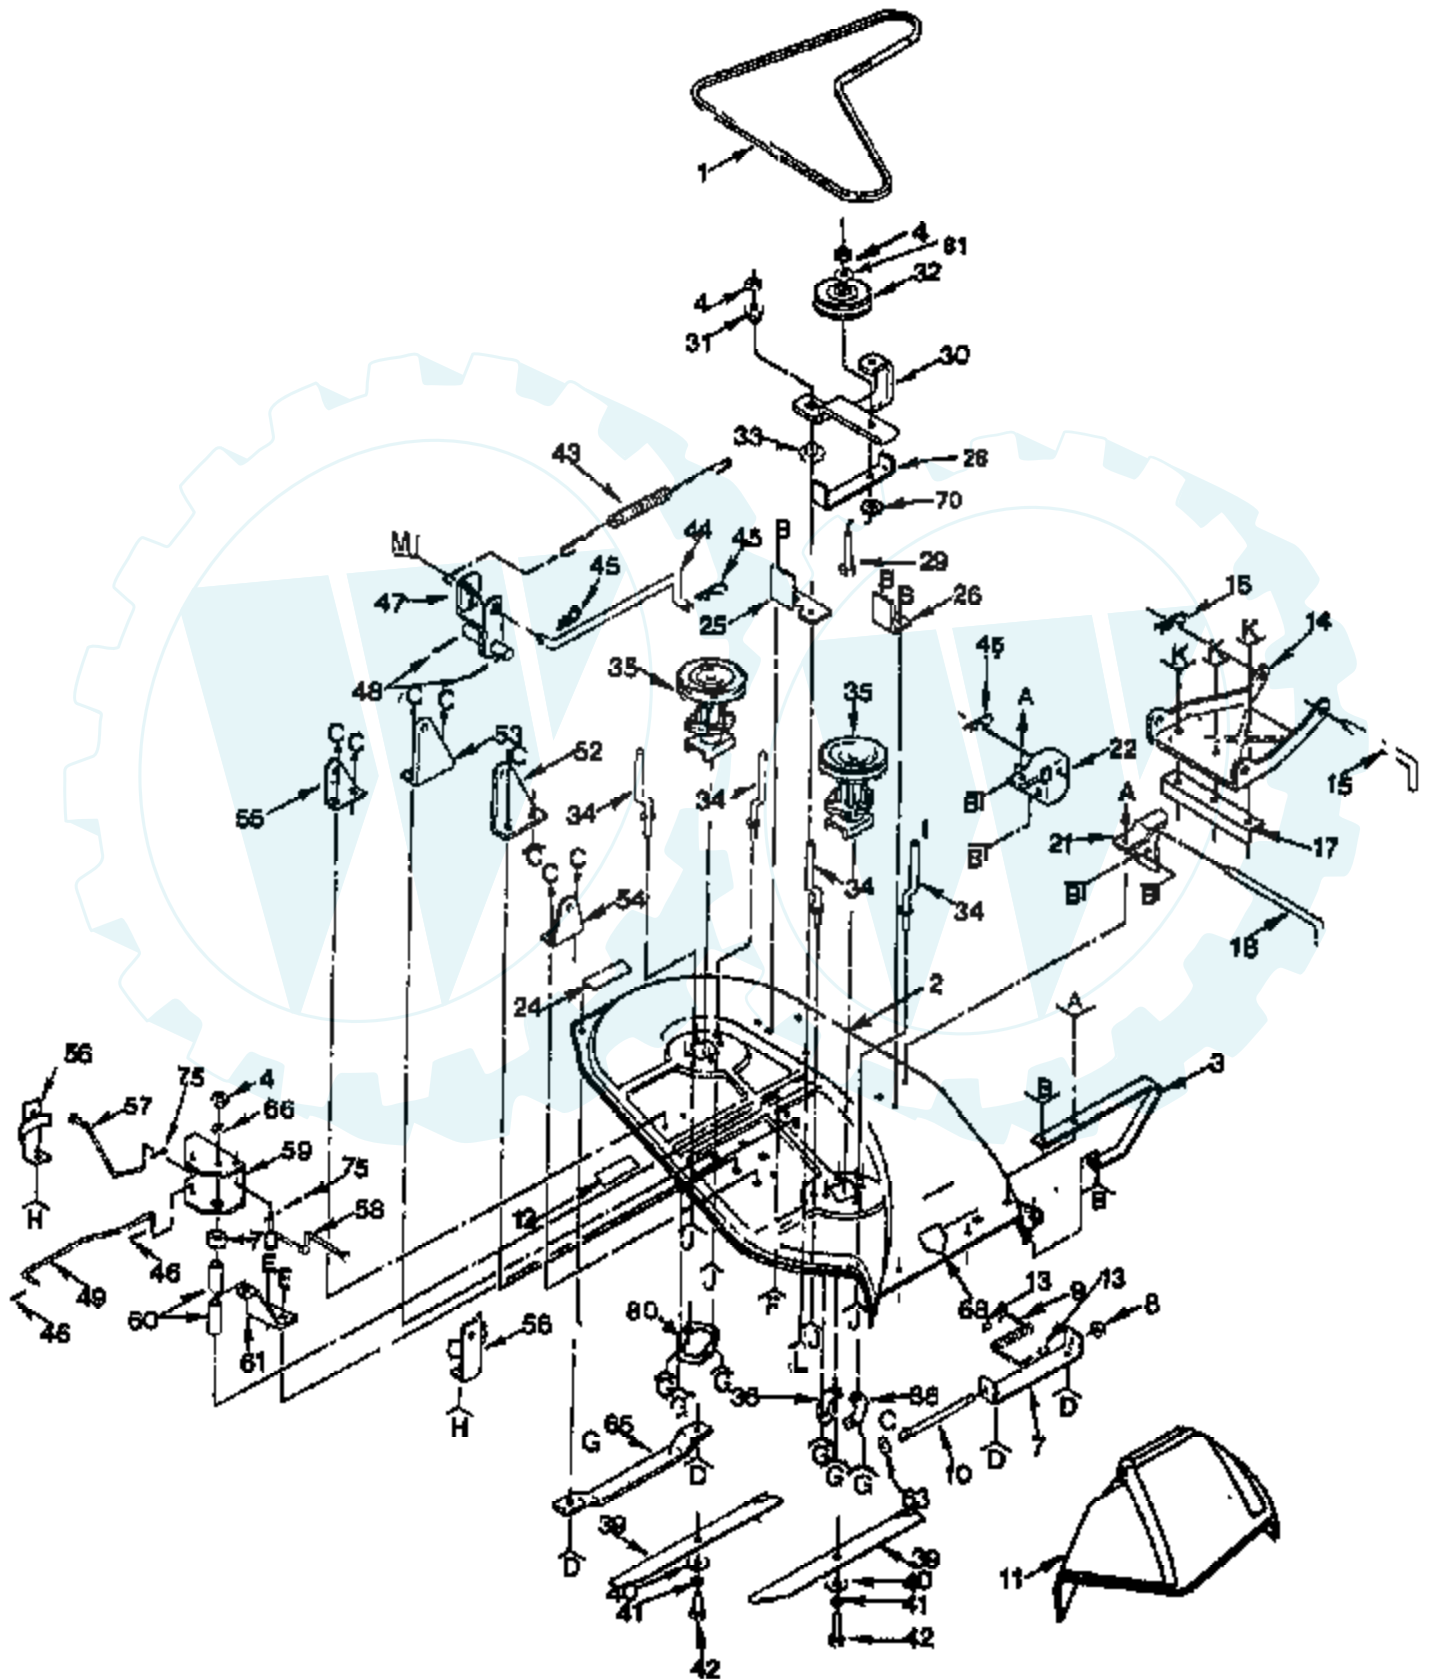

38" MOWER

38" RIDING GARDEN TRACTOR

Ref #	Part Number	Qty	Description
1	106085X		BELT-V.79.1.MWR
2	121259X		SUB= 144725
3	8417J		SUB= 128772
4	73680600		SUB= 73690600
7	105896X		SUB= 137607
8	110452X		NUT PUSH M
9	106734X		SUB= 123713X
10	106735X		ROD-HINGE T
11	106736X		DEFLECTOR-SHLD T
12	105814X		DECAL.LT
13	105304X		CAP-SLEEVE LT
14	105662X		LINK.PARALLEL
15	105744X		"ROD, FRT. PARAL T"
17	105872X		LINK STOP
18	109835X		HINGE PIN T
21	109598X		BRACKET RH LT
22	109597X		BRACKET LH T
24	3713J		DECAL INSTRUCTION CAUTION
25	109503X		SUPPORT ARM T
26	109504X		STOP T
27			REFER TO IMAGE
28	123204X		SUB= 126756X
29	74760632		SUB= 74930632
30	108832X		SUB= 127163X
31	106902X		SPACER RETAINER
32	121316X		PULLEY IDLER
33	106513X		"WASHER, WEAR LT"
34	102669X		BELT KEEPER LT
35	121687X		"JACKSHAFT.38""LT"
36	100668L		SUPPORT PLATE LT
39	121263X		"BLADE.38"" HI-LI"
40	19132012		WASHER
41	10030600		SUB= 10040600
42	74610624		BOLT.3/8-24X1-1/2
43	108250X		SPRING LT
44	108235X		ROD LT
45	4921H		SPRING.RETAINER
46	76020312		SUB= 3145
47	109892X		ROCKSHAFT T
48	76020616		SUB= 76020624
49	108247X		ROD BRAKE LT
52	108243X		BRACKET LT
53	108241X		BRACKET LT
54	105857X		"BRKT,SUSP RH T"
55	108673X		"BRKT,SUSP REAR LH"
56	106578X		BRAKE LT
57	106463X		"ROD, BRAKE LH LT"
58	108249X		ROD BRAKE LT
59	106456X		"BRK,BRAKE,PVT LT"
60	100672K		SPACER BRAKE LTV
61	100673L		BRACKET SUPT LTV
63	19111016		WASHER
65	7631J		RUNNER-LH M
66	19131614		WASHER
68	121343X		DECAL WARING
70	122314X		SPACER
75	76020308		SUB= 3145
80	110445X		SUPPORT T