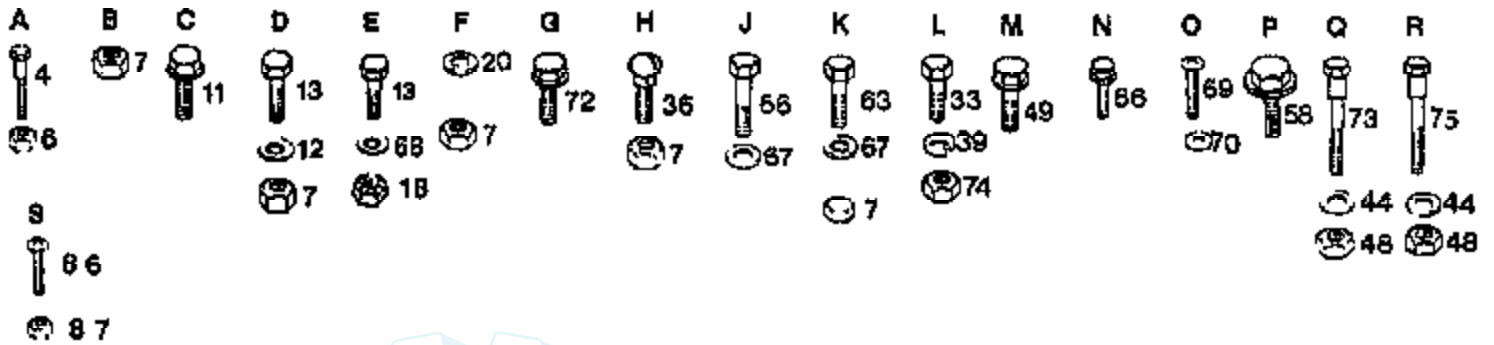

38" RIDING GARDEN TRACTOR

CHASSIS AND ENCLOSURE

Ref #	Part Number	Qty	Description
4	105529X		SUB= 139888
6	73680500		SUB= 73690500
7	73680600		SUB= 73690600
11	17490612		SCREW
12	19131312		WASHER
13	74760612		SUB= 74780612
18	73510600		NUT
20	19131614		WASHER
33	74760412		BOLT LT
36	72140606		BOLT
39	10040400		LOCKWASHER
44	19090816		WASHER
48	73680400		SUB= 73690400
49	17490608		SCREW LT
58	17990808		SCREW
63	74760616		BOLT
66	17490616		SCREW GTV
67	19131616		WASHER HYT
68	19131316		WASHER
69	17511208		SCREW
70	8019J		SUB= 19071018
72	17411310		SUB= 17521312
73	7605J		BOLT T
74	73220400		SUB= 50675
75	81328		SHOULDER BOLT ST
86	74641008		SUB= 71031008
87	73951000		"NUT,KEPS"