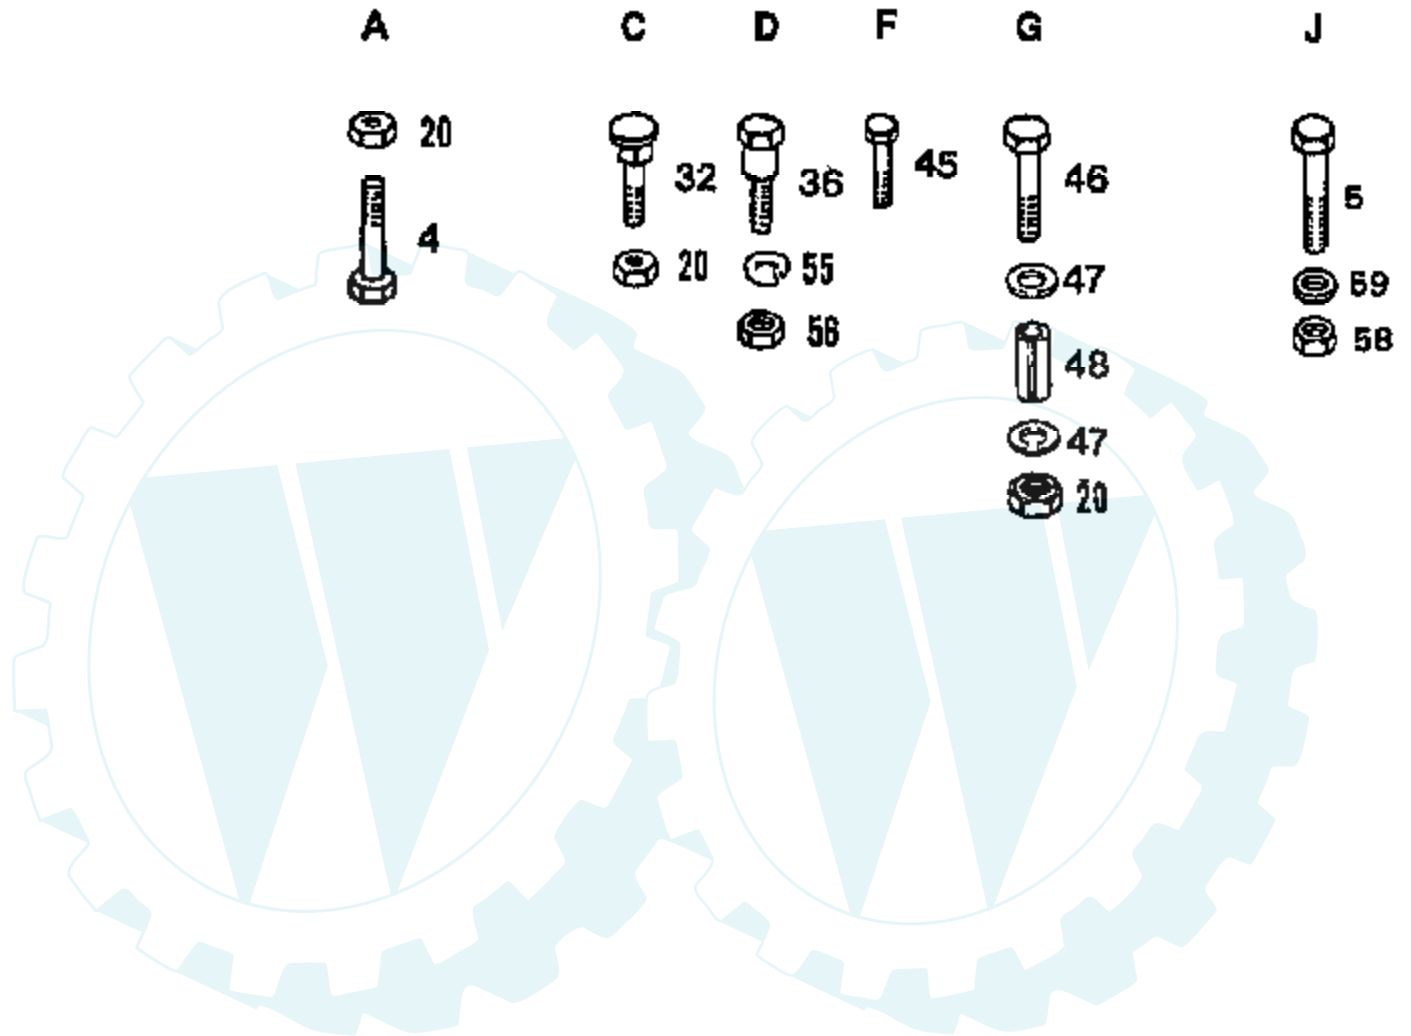

38" RIDING GARDEN TRACTOR

LIFT ADJUSTMENT

Ref #	Part Number	Qty	Description
4	73680600		SUB= 73690600
5	19111216		WASHER M
20	73680500		SUB= 73690500
32	121316X		PULLEY IDLER
36	100668L		SUPPORT PLATE LT
45	4921H		SPRING.RETAINER
46	76020312		SUB= 3145
47	109892X		ROCKSHAFT T
48	76020616		SUB= 76020624
55	108673X		"BRKT,SUSP REAR LH"
56	106578X		BRAKE LT
58	108249X		ROD BRAKE LT
59	106456X		"BRK,BRAKE,PVT LT"