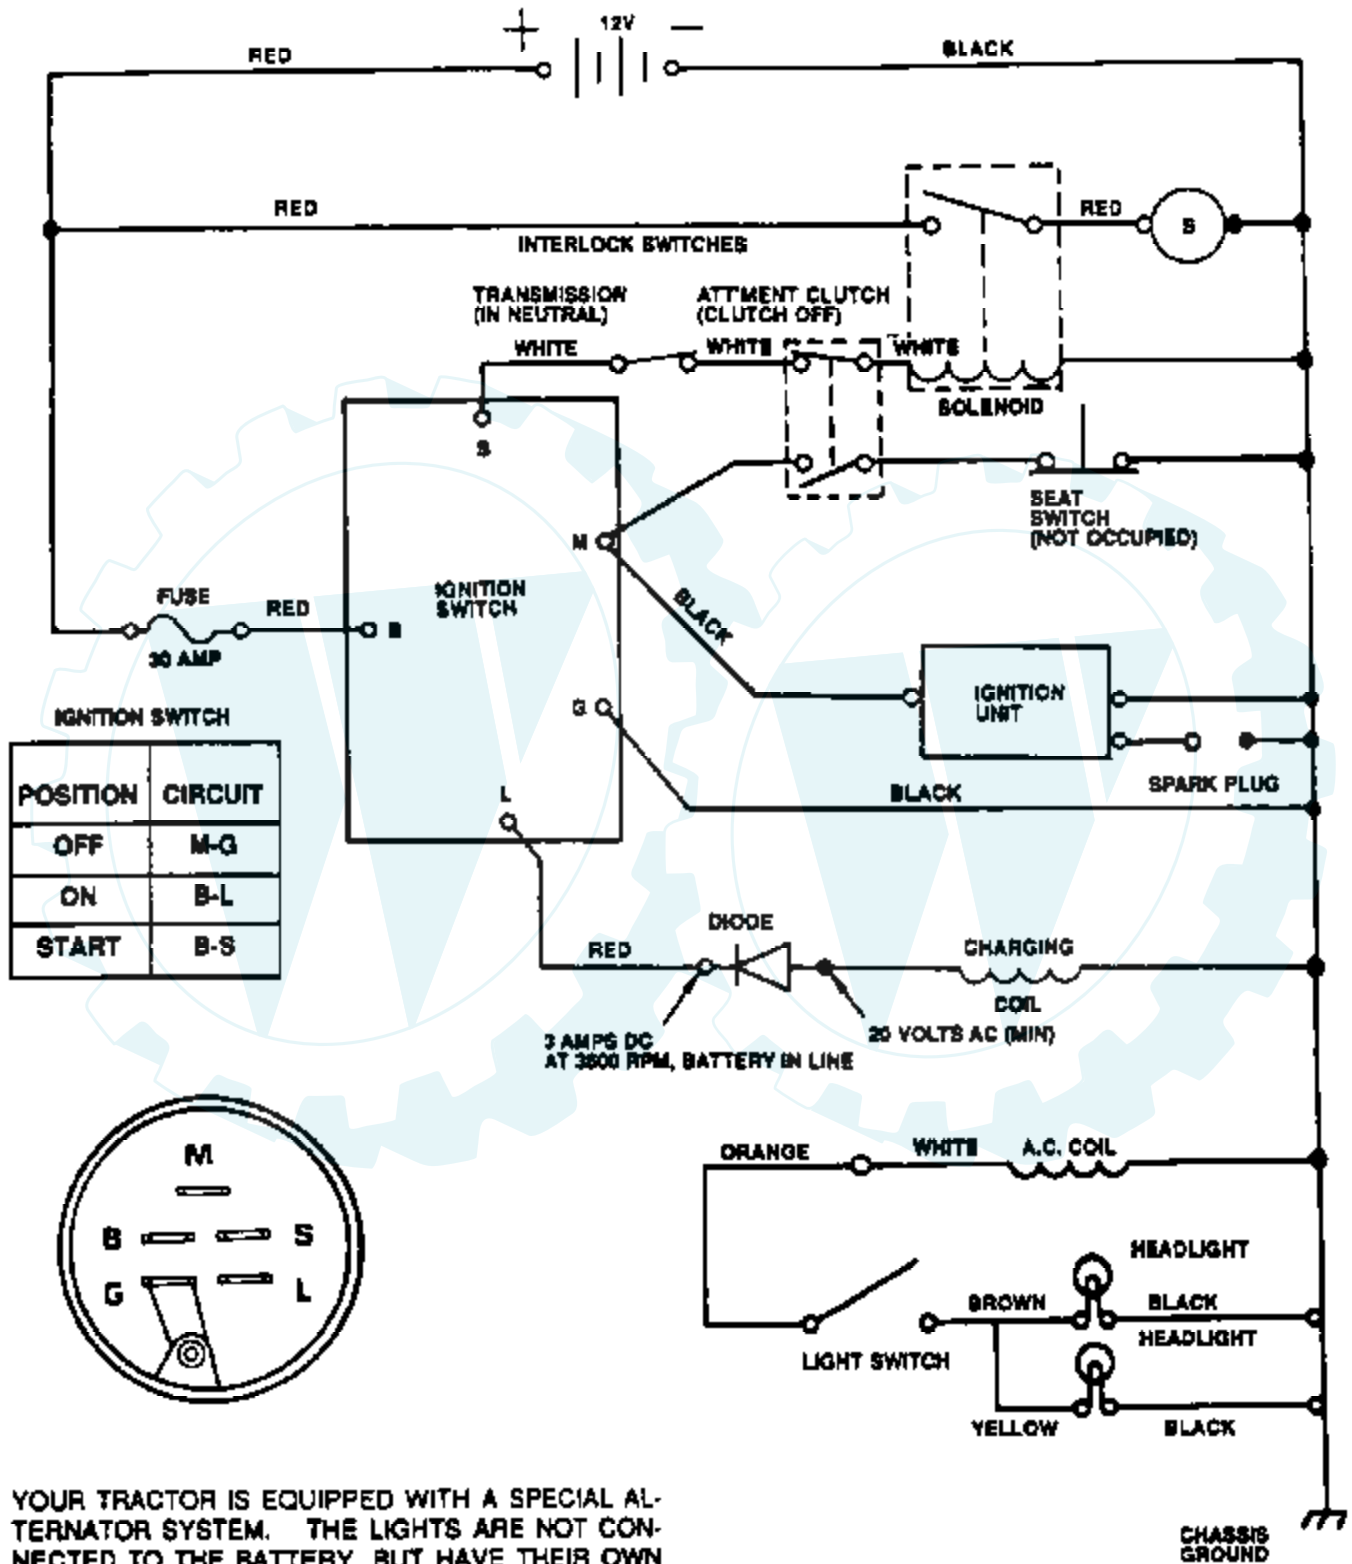

SCHEMATIC DIAGRAM 36" RIDING LAWN TRACTOR - - MODEL NUMBER L1970AR

YOUR TRACTOR IS EQUIPPED WITH A SPECIAL ALTERNATOR SYSTEM. THE LIGHTS ARE NOT CONNECTED TO THE BATTERY, BUT HAVE THEIR OWN ELECTRICAL SOURCE. BECAUSE OF THIS, THE BRIGHTNESS OF THE LIGHTS WILL CHANGE WITH THE ENGINE SPEED. AT IDLE SPEED THE LIGHTS WILL DIM. AS THE ENGINE IS SPEEDED UP, THE LIGHTS WILL BECOME THEIR BRIGHTEST.

WIRING INSULATED CLIPS
If Insulated Clips and Cable Ties were removed for servicing of unit, they should be replaced to properly secure your wiring.