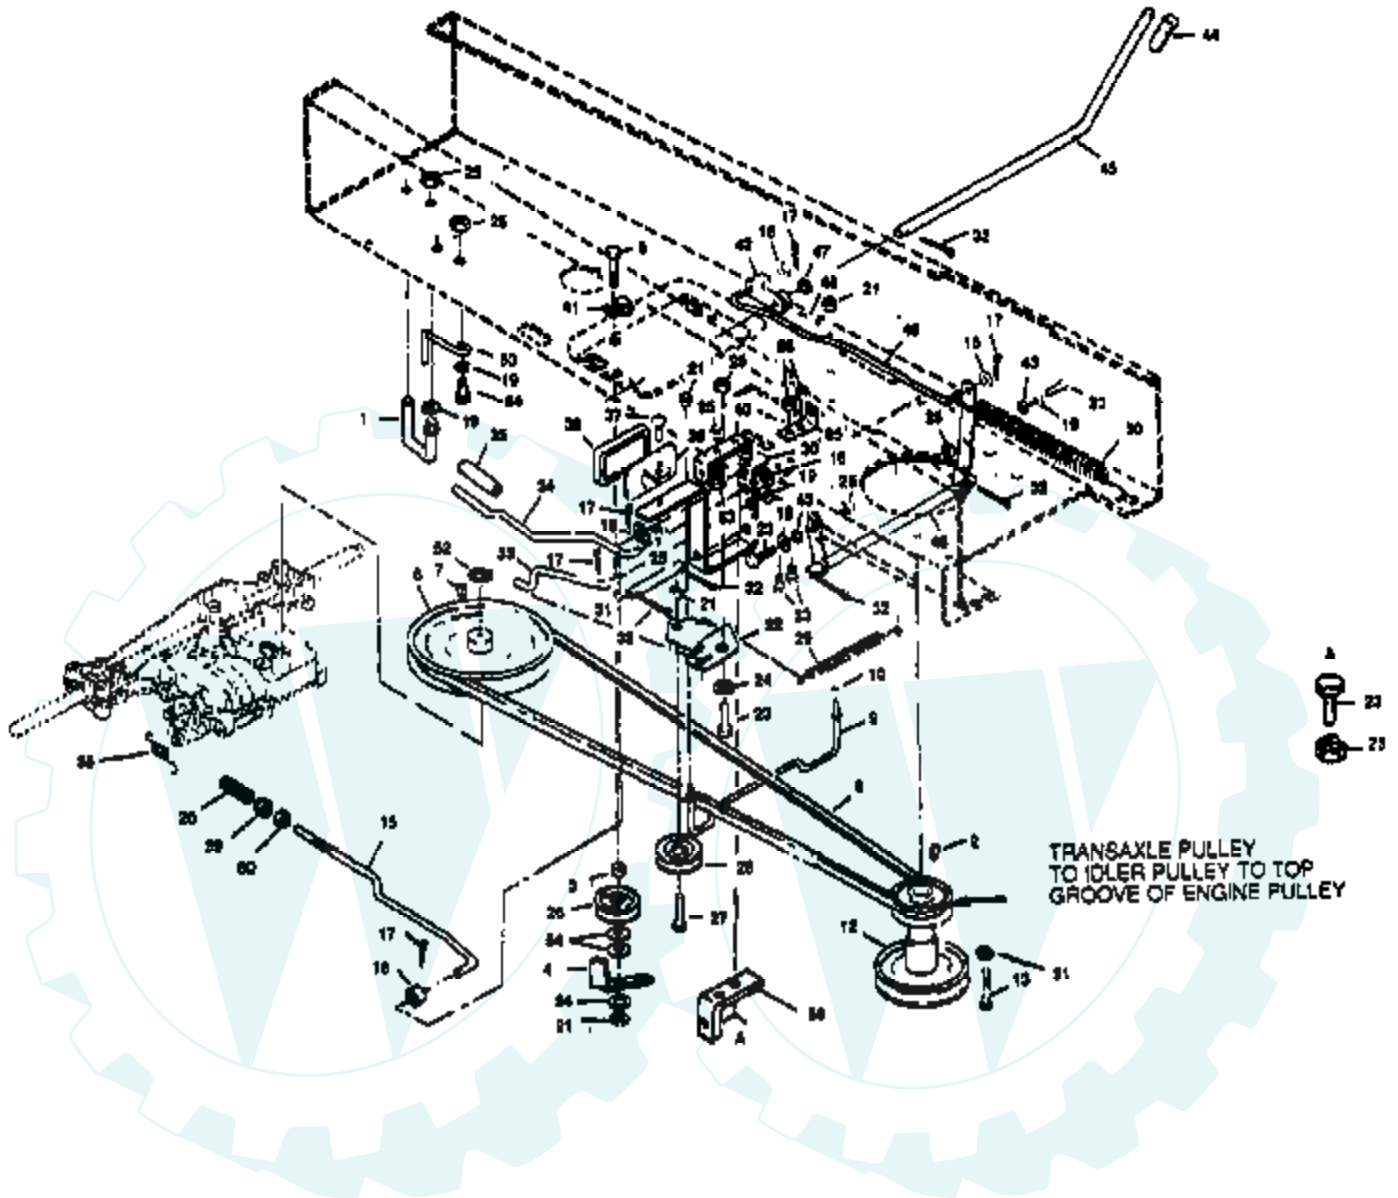

36" RIDING LAWN TRACTOR - - MODEL NUMBER L1970AR

CLUTCH-BRAKE DRIVE

Ref #	Part Number	Qty	Description
1	5942J		BELT GUIDE T
3	122086X		SPACER
4	6278J		BELT KEEPER T
5	74760565		SUB= 74930624
6	5925J		PULLEY-TRANS T
7	2228M		SUB= 2228M1
8	121979X		SUB= 144200
9	71241		MID BELT GUIDE LT
10	19131416		WASHER
12	121351X		SUB= 139417
13	74770728		BOLT RER
15	120297X		NLA
16	19131216		WASHER
17	76020312		SUB= 3145
18	19111212		WASHER
19	19111216		WASHER M
20	106888X		SPRING ROD LT
21	73680600		SUB= 73690600
22	71201		IDLER BRACKET
23	74760512		BOLT
24	71202		BUSHING
25	73680500		SUB= 73690500
26	67400		SUB= 104679X
27	74760624		SUB= 74930624
29	2044J		IDLER SPRING
30	6048J		FOOT PEDAL LT
31	71223		NLA
32	76020416		PIN COTTER 1/8
33	74419		SUB= 7717J
34	373J		PARK BRK ROD T
35	7821J		SUB= 71226
36	71222		PEDAL PLATE LT
37	72140506		BOLT
39	67365		FOOT PAD LT
40	71199		PEDAL BRACKET T
42	73229		NLA
43	71195		NLA
44	7822J		SUB= 71246
45	71242		CLUTCH HANDLE L
46	71191		NLA
47	19171616		WASHER
48	2364J		SUB= 2882J
49	74474		BALDE ROD LT
50	71248		NLA
51	10040700		LOCKWASHER
52	12000028		SUB= 2267J
53	74780512		BOLT
54	19131210		WASHER
55	71204		SWITCH BRKT
56	73680500		SUB= 73690500
58	110422X		SUB= 146682
59	73680600		SUB= 73690600
60	73350600		NUT
63	105597X		BELT RETAINER GT
64	74760516		SUB= 77394