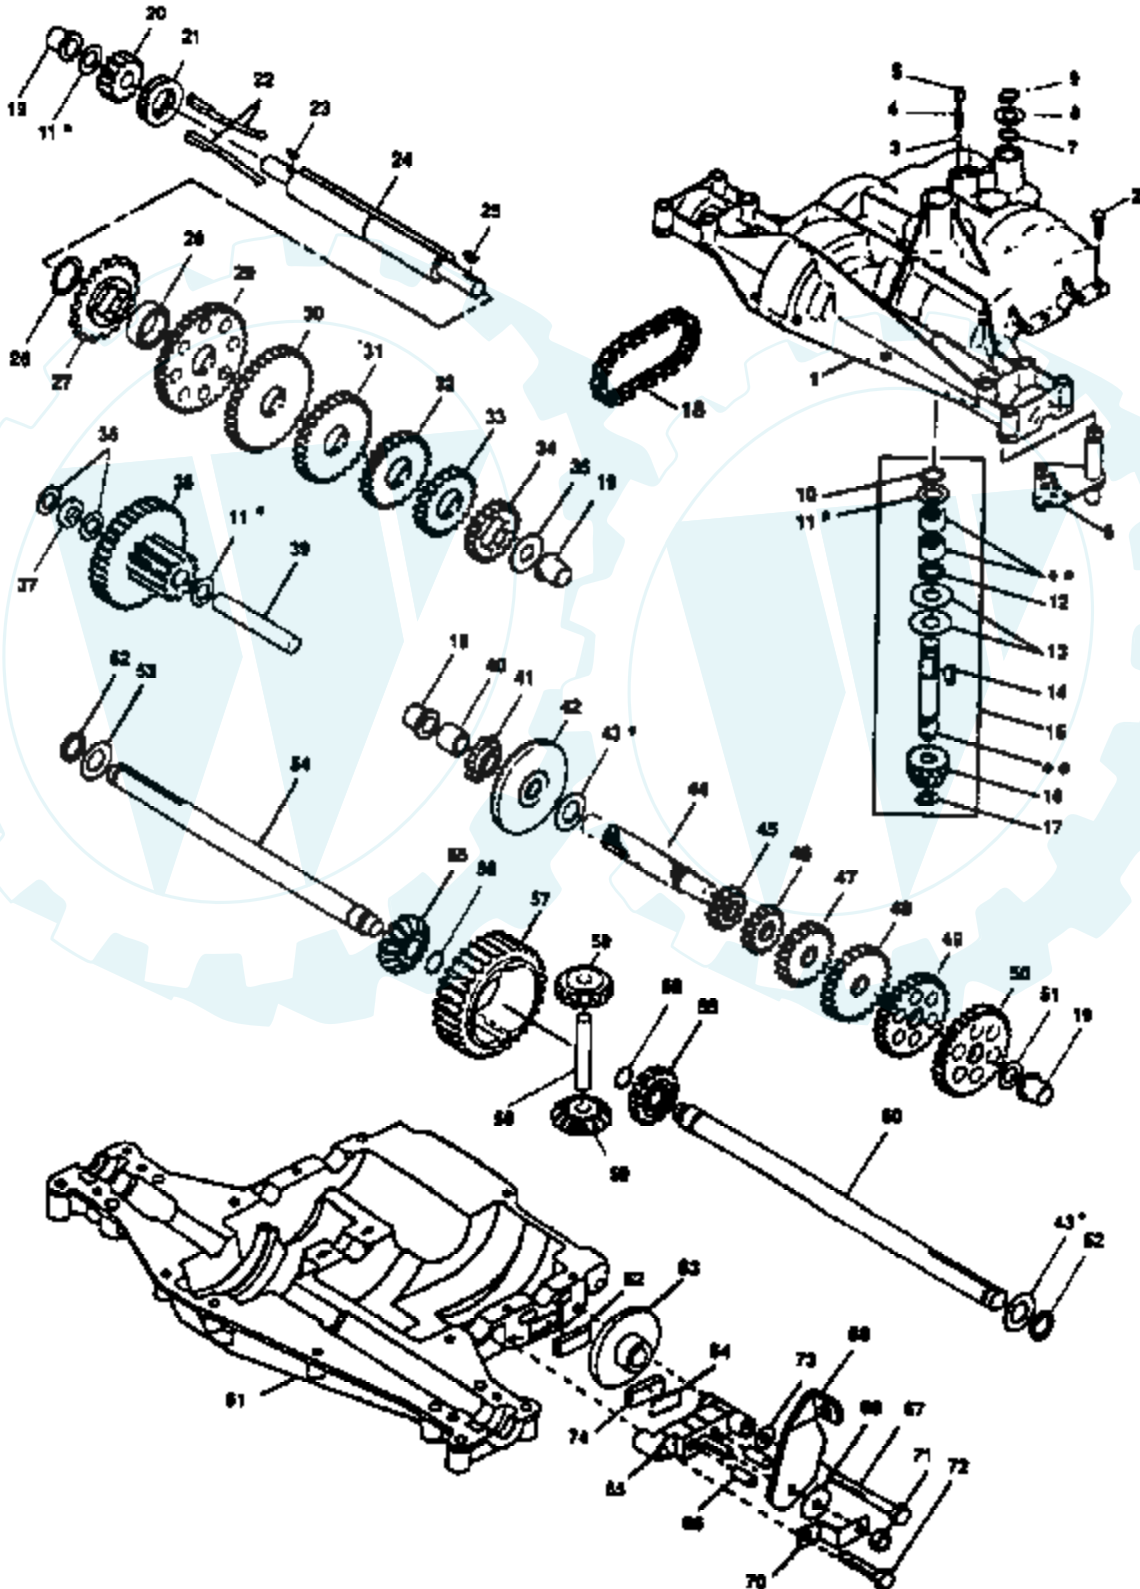

**12 H.P. RIDING LAWN TRACTOR -- MODEL NUMBER L1970AR
TRANSAXLE FOOTE -- MODEL NUMBER 4360-7**

WARRANTY SERVICE MUST BE PERFORMED BY AN
AUTHORIZED FOOTE DEALER (REFER TO PAGE 37)

Ref #	Part Number	Qty	Description
1	3865		HOUSING UPPER
2	1919		SCREW
3	1151		BALL DETENT
4	3626		SPRING, DETENT
5	3623		SCREW, SET
6	4336		ASSY SHIFTER
7	3884		O-RING
8	3885		WASHER PLAIN
8	3886		WASHER PLAIN
8	3888		WASHER PLAIN
8	3889		WASHER PLAIN
8	3121		WASHER PLAIN
8	3890		WASHER PLAIN
9	1100		RING RETAINING
10	1099		RING RETAINING
11	1959		WASHER PLAIN
11	1441		WASHER PLAIN
11	1423		WASHER, PLAIN .632 X 1.00 X .026
11	1082		WASHER PLAIN
11	1424		WASHER PLAIN
11	1068		WASHER PLAIN
11	1425		WASHER PLAIN
11	1358		WASHER PLAIN
11	1145		WASHER, PLAIN .632 X 1.00 X .060
11	1319		WASHER PLAIN
12	3312		O-RING
13	3876		WASHER, PLAIN .632 X 1.38 X .046
14	1374		KEY WOODRUFF #9
15	4134		ASSY KIT INPUT SHAFT
16	3590		PINION, BEVEL, 14 TEETH
17	3624		RING, RETAINING
18	3625		CHAIN, 24 PITCHES
19	1542		BEARING, FLANGE
20	3773		GEAR SPUR, 14 TEETH
21	3631		COLLAR CLUTCH
22	3828		KEY CLUTCH
23	1369		KEY WOODRUFF #3
24	3883		SHAFT INTERMEDIATE
25	1375		KEY, WOODRUFF, #61
26	3627		RING, RETAINING
27	3830		SPROCKET, 18 TEETH
28	3841		SPACER
29	3786		GEAR, SPUR, 37 TEETH
30	3785		GEAR, SPUR, 35 TEETH
31	3867		GEAR, SPUR, 30 TEETH
32	3783		GEAR, SPUR, 25 TEETH
33	3869		GEAR, SPUR, 22 TEETH
34	3741		GEAR SPUR
35	3628		WASHER, PLAIN .640 X 1.37 X .061
36	1423		WASHER, PLAIN .632 X 1.00 X .026
37	3422		SPACER .630 X 1.00 X .169
38	4286		ASSY GEAR COMB 12&35 TEETH
39	3877		SHAFT IDLER
40	3901		SPACER .635 X .875 X .755
41	3645		SPROCKET, 9 TEETH
42	3853		GEAR, BEVEL, 42 TEETH
43	3749		WASHER PLAIN
43	3652		WASHER PLAIN