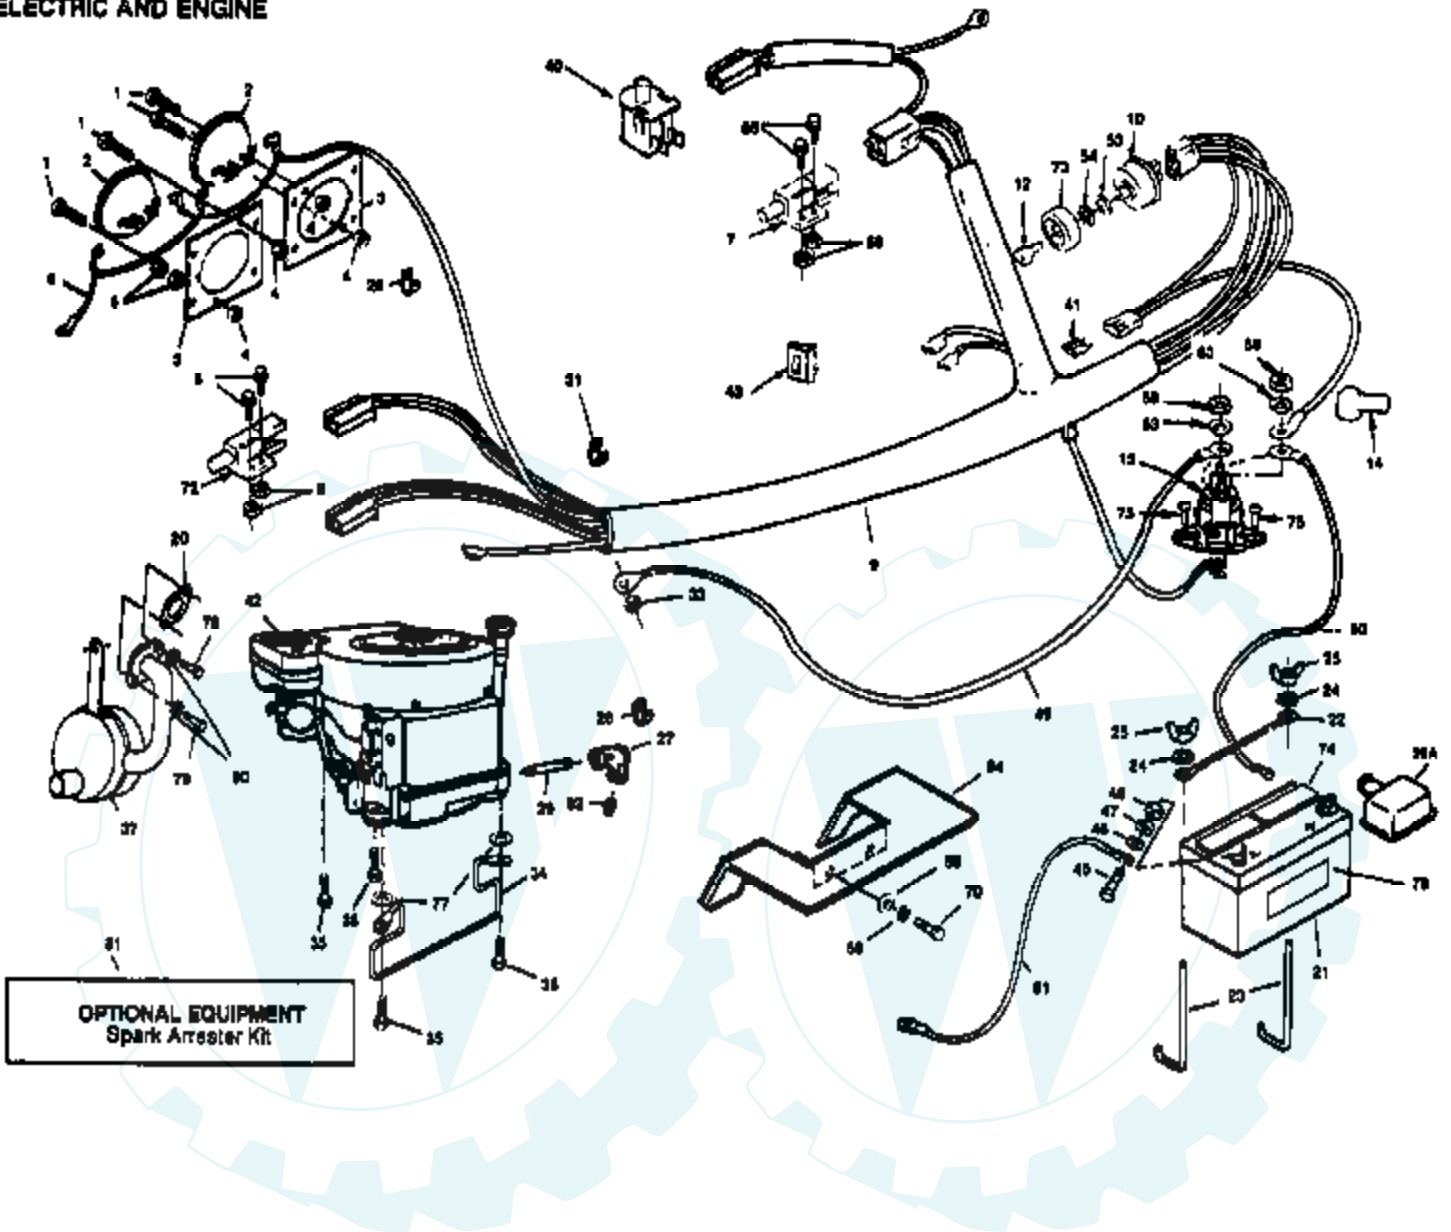

ELECTRIC AND ENGINE

36" RIDING LAWN TRACTOR -- MODEL NUMBER L1970AR

Ref #	Part Number	Qty	Description
1	74291016		NLA
2	6774R		SUB= 60941
3	73025		SUB= 2702J
4	4632H		NUT STD
5	73731000		NUT
6	71706		WIRE ASSY
7	109553X		SWITCH INTERLOCKT
8	74191008		SCREW
9	121354X		HARNES
10	4406R		SUB= STD365402
12	7552H		SUB= STD365410
14	719J		SUB= 154336
15	109081X		SUB= 146154
17	73510400		NUT
20	1407J		SUB= 272293
21	121265X		SUB= 123899X
22	67187X		SUB= 67187
23	70456		"BOLT, BATTERY"
24	11030400		LOCKWASHER GT
25	73490400		SUB= 146525
26	2521R		CLIP SB
26A	225J		BATTERY TERMINAL COVER
27	13200300		ELBOW
28	5320R		INSUL CLIP T
29	13280324		PIPE NIPPLE
31	6794R		SUB= 2751R
33	53490		NUT
34	1795J		BELT KEEPER LT
35	17490624		SCREW LT
37	109560X		MUFFLER LT
40	121305X		SWITCH SEAT
41	108824X		FUSE HYT
42	252707		ENGINE-B&S
43	110712X		SWITCH LT
45	74760412		BOLT LT
46	19091016		WASHER
47	10040400		LOCKWASHER
48	73220400		SUB= 50675
49	2957J		"CABLE T, BATTERY"
50	4559J		SUB= 597J
51	596J		SUB= 2955J
53	19221616		WASHER T
54	109788X		SUB= 124211X
58	73350400		NUT
62	91084		PLUG OIL DRAIN
63	10090400		SUB= 10040400
64	109730X		SHIELD HEAT LT
65	71031008		SCREW
66	73951000		"NUT,KEPS"
68	19101216		WASHER
69	10040400		LOCKWASHER
70	74780416		NLA
72	104445X		SWITCH-INTER. GT
73	109787X		SUB= 147626
74	121264X		"CAP,BATTERY "
75	74230408		"SCREW,MACHINE"
77	19131210		WASHER
78	121549X		DECAL