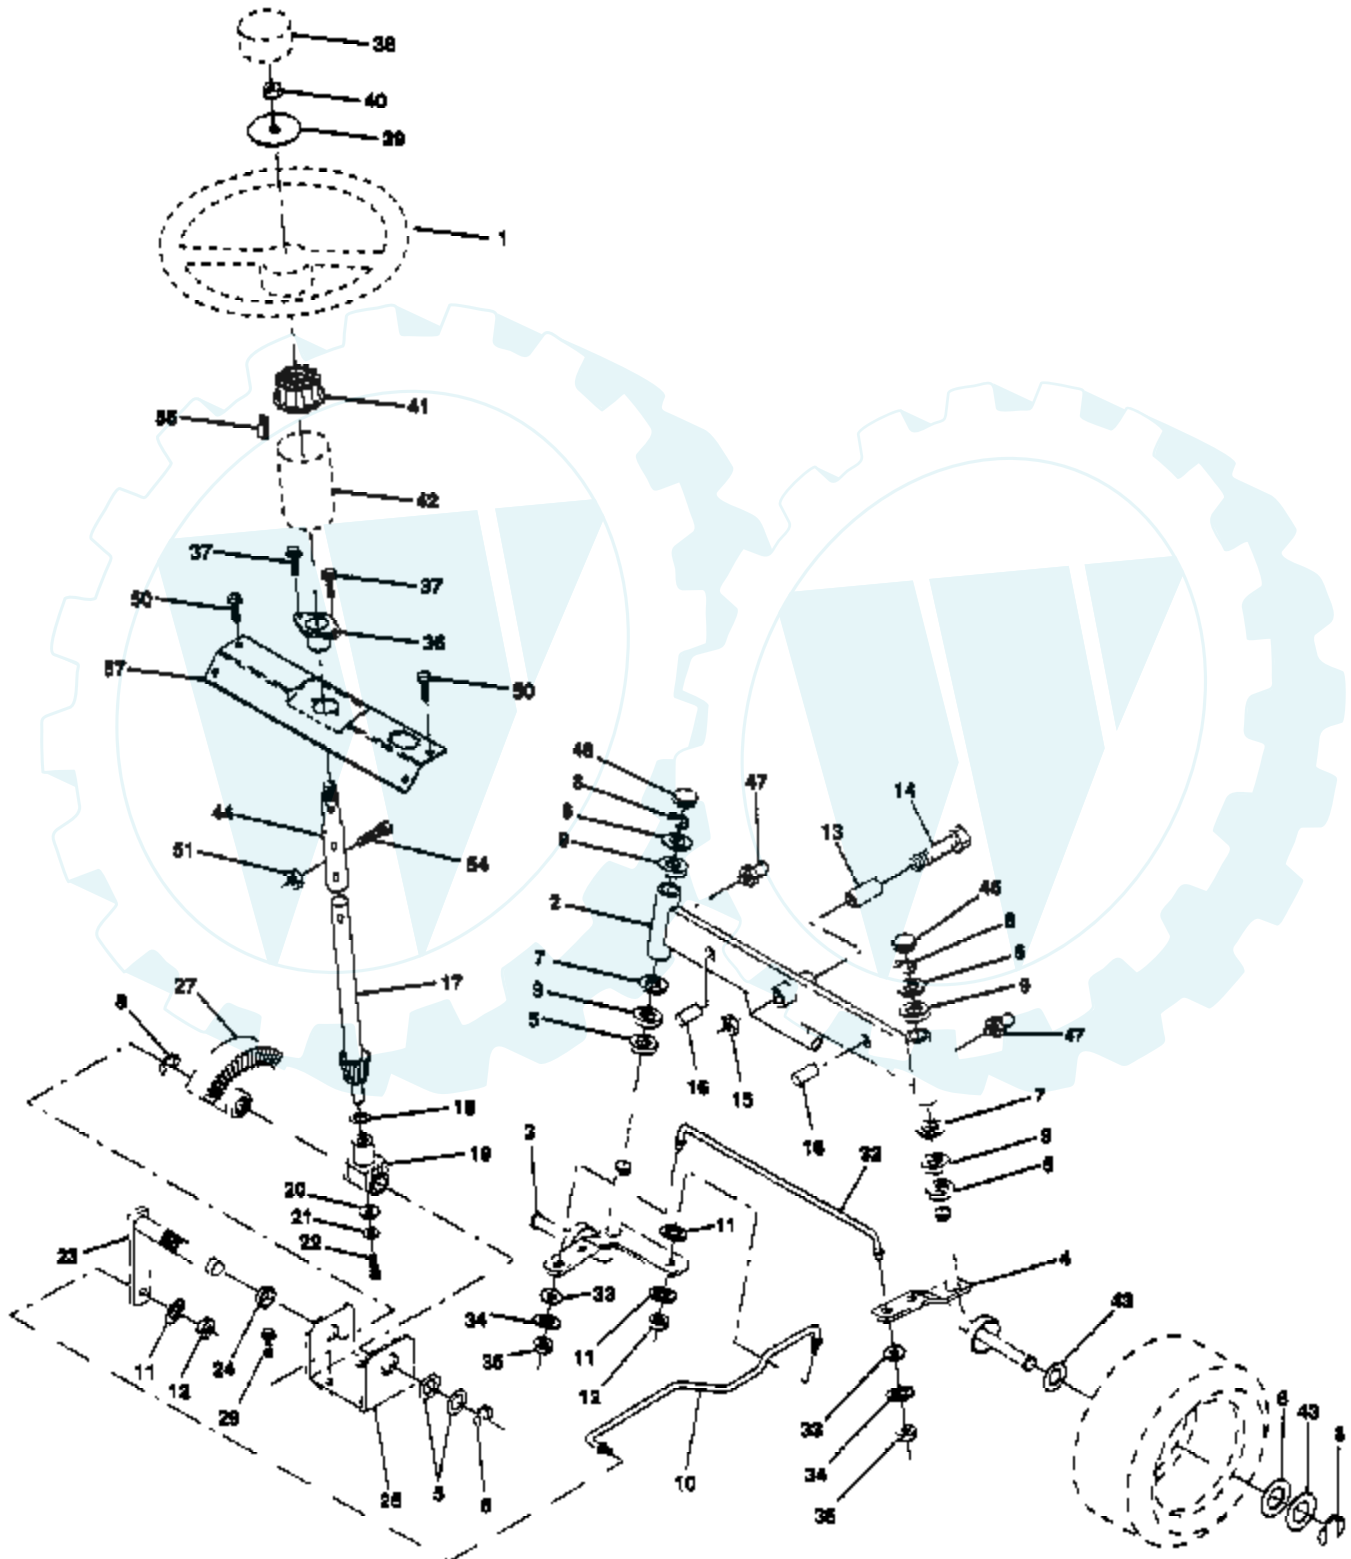

TRACTOR - - MODEL NUMBER HD1442A

STEERING ASSEMBLY

Ref #	Part Number	Qty	Description
1	140044		WHEEL STR AYP BLK
2	142033		AXLE ASM FRONT
3	135227		SPINDLE LH
4	135228		SPINDLE RH
5	6266H		WASHER .T
6	121748X		WASHER
7	19272016		WASHER
8	12000029		RING
9	3366R		COL. SRTG. BEAR.
10	130468		SUB= 532130468
11	10040600		LOCKWASHER
12	73610600		SUB= 7810H
13	110438X		BEARING
14	74011056		BOLT HEX 5/8-11
15	73901000		"NUT-LOC,FLANGE LT"
16	132624		AXLE PIN
17	140176		SHAFT ASM STEERIN
18	57079		THRUST WASHER
19	124035X		SUPPORT.SHAFT
20	126684X		SUB= 532126684
21	10040400		LOCKWASHER
22	71070410		"SCREW,SPECIAL"
23	127501		SUB= 918127501
24	109816X		NYLINER T
25	124036X		"BRKT,STEERING"
27	136874		GEAR SECTOR
29	17490612		SCREW
32	130467		TIE ROD
33	19111216		WASHER M
34	10040500		LOCKWASHER
35	73810500		NUT.LOCK.5/16-24
36	102803X		SUB= 918102803X
37	17431008		SUB= 98000165
38	140045		CAP STEER AYP
39	19133808		WASHER T
40	7810H		GRIPCO NUT
41	104820X		ADAPTER-WHEEL LT
42	140216		BOOT SHAFT STEER
43	121749X		WASHER
44	140171		SHAFT EXT STEER
46	121232X		CAP
47	6855M		ZERK M
50	17490412		SCREW HEX CRT
51	73800500		NUT
54	74780520		BOLT
55	140285		CLIP TINNEMAN
57	140172		SUPPORT SHAFT STR