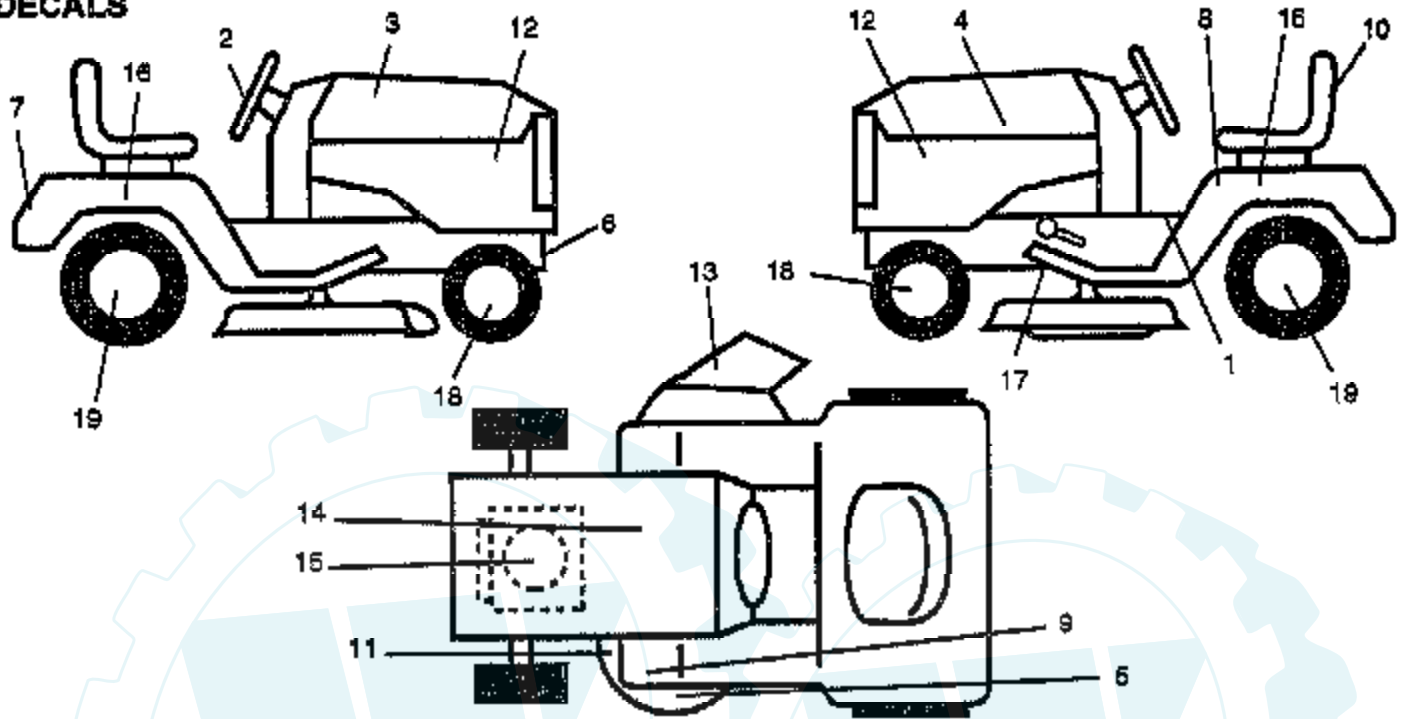

TRACTOR - - MODEL NUMBER HD1442A

DECALS

NOTE: All component dimensions given in U.S. inches
1 inch = 25.4 mm

Ref #	Part Number	Qty	Description
1	148914		DECAL.SADDLE.INST
2	148801		DECAL.INST.WHL.ST
3	148805		DECAL.HD.RH.14HP.
4	148807		DECAL.HD.LH.14HP.
5	148803		DECAL.DECK.MULCH.
6	148800		DECAL.FENDER.HDEP
7	148800		DECAL.FENDER.HDEP
8	141898		DECAL CAUT FEND
9	141897		DECAL CLUT/BRAKE
10	148795		DECAL.SEAT.WEED.
11	148687		DECAL.SCH.PRIM.42
12	148802		DECAL.PNL.SD.HDEP
13	137259		"DECAL, WARNING"
14	145005		DECAL.BATRY.3-3908
15	148408		DECAL.PARTS.ONAN
16	138804		DECAL.FEND.QUICKS
17	148686		DECAL.SCH.DRV.42
18	148727		DECAL.HUBCAP.6.HD
19	148729		"DECAL.HUBCAP.8""
	138311		DECAL HANDLE LIFT
	133671		FOOTREST PAD
	147752		MANUAL.O.HD1442A
	147753		MANUAL.O.HD1442A
	LBD48		SNOW BLADE
	LC06		TIRE CHAINS
	LC05		WHEEL WTS.
	C42		GRASS CATCHER
	LSB42		SNOW THROWER