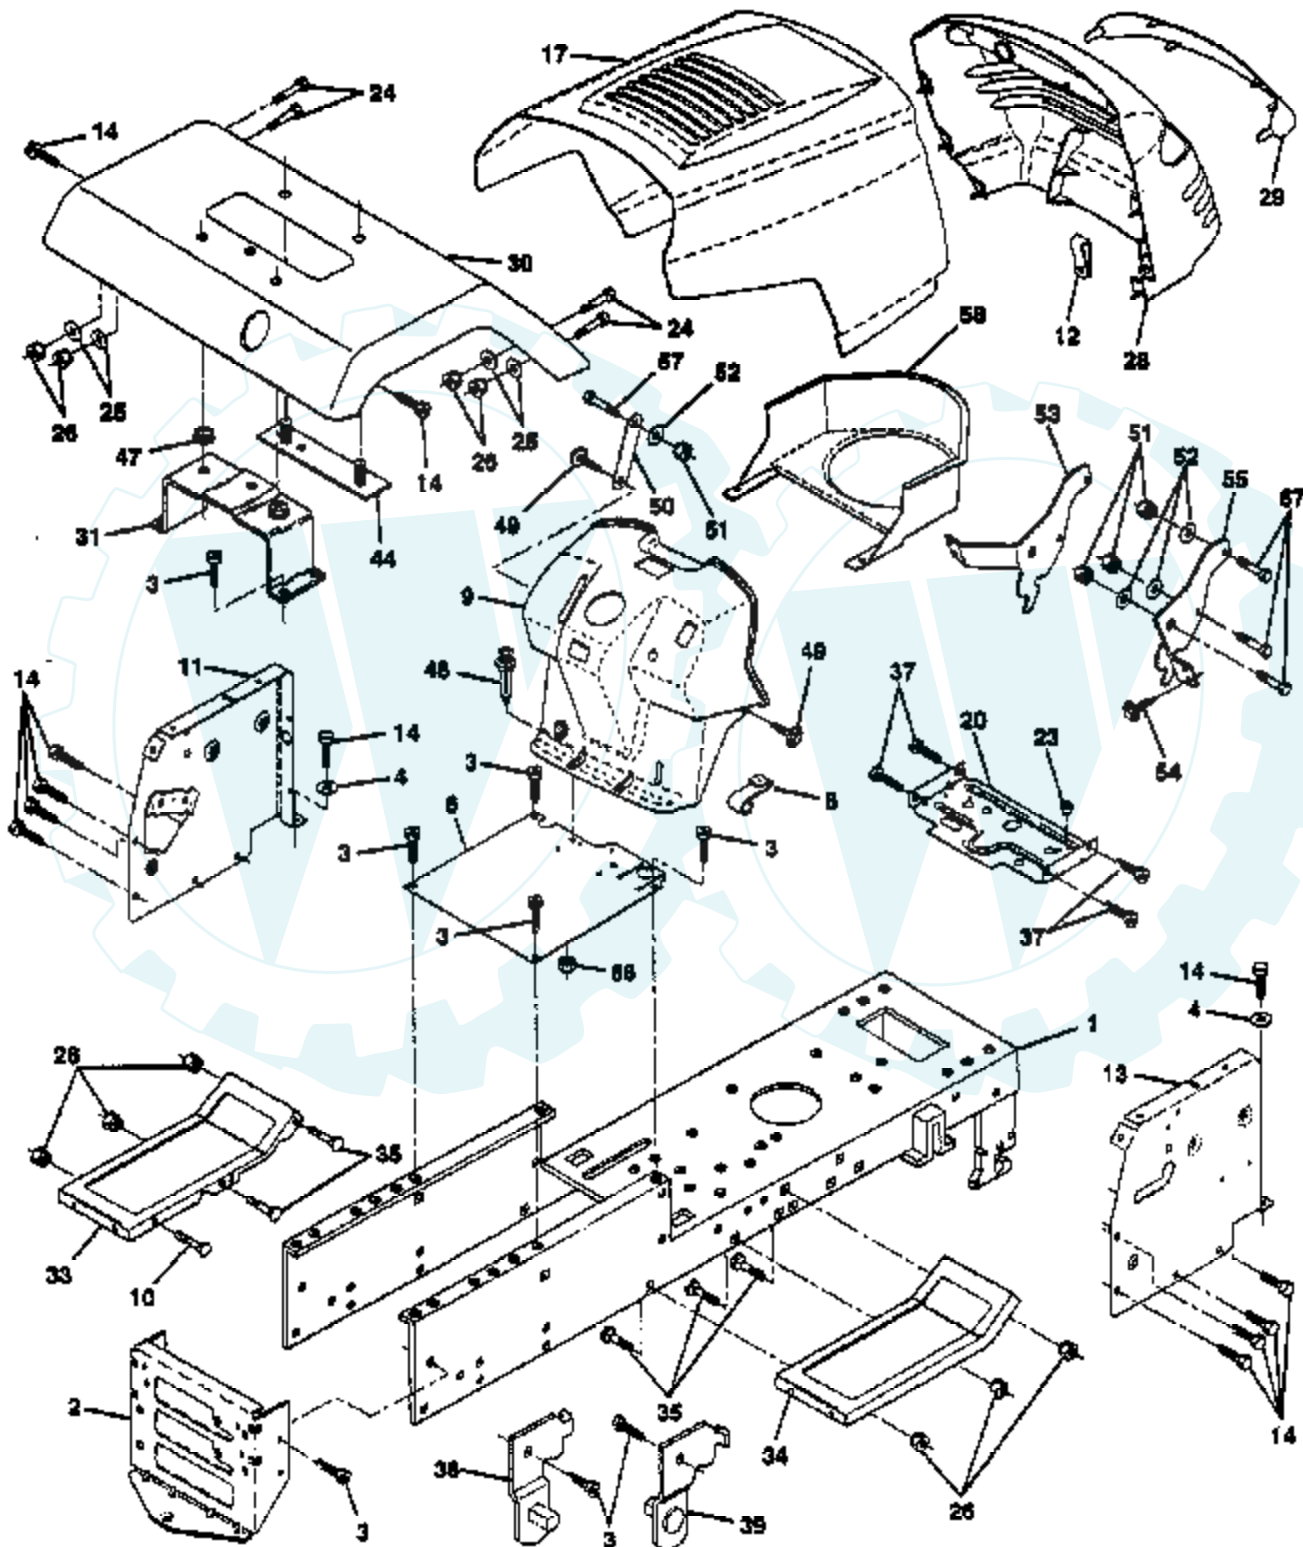

TRACTOR - - MODEL NUMBER HD1442A

CHASSIS AND ENCLOSURES

Ref #	Part Number	Qty	Description
1	145501		CHASSIS.WLD.11GA
2	140356		SUB= 145009
3	17490612		SCREW
4	19131216		WASHER
6	145206		SUB= 145206X431
8	126471X		"CLIP,INSULATOR"
9	140624		SUB= 532142469
10	72140608		SUB= 72110608
11	140815		SUB= 146965
12	145660		CLIP.TINNERMAN
13	140816		PANEL.DASH.RH
14	17490608		SCREW LT
17	139394X550		SUB= 159639X550
20	145210		PLATE.MTG.BTRY.TK
23	124028X		SUB= 532124028
24	74780616		BOLT
25	19131312		WASHER
26	73800600		NUT
28	140141		SUB= 157373
29	140273		LENS GRILLE
30	140002X550		FENDER PNT
31	137113		BRKT.ASM.FENDER
33	145244X550		FOOTREST.LH.LT/GT
34	145243X550		FOOTREST.RH.LT/GT
35	72110606		BOLT
37	17490516		SCREW TI
38	139886		BRACKET ASM LH
39	139887		BRACKET ASM RH
44	140675		STRAP ASM FENDER
47	105531X		NUT-PUSH YT
48	138096		RIVET.PUSH.PLATE
49	17490412		SCREW HEX CRT
50	142779		BRACE SUPT DASH
51	73800400		NUT
52	19091416		WASHER
53	144697		BRACKET.GRILLE.LH
54	17030814		SUB= 91817030814
55	144696		BRACKET.GRILLE.RH
57	74780412		SUB= 74780414
58	140806		DUCT AIR 12-15H
68	73510400		NUT
	5479J		PLUG BUTTON T