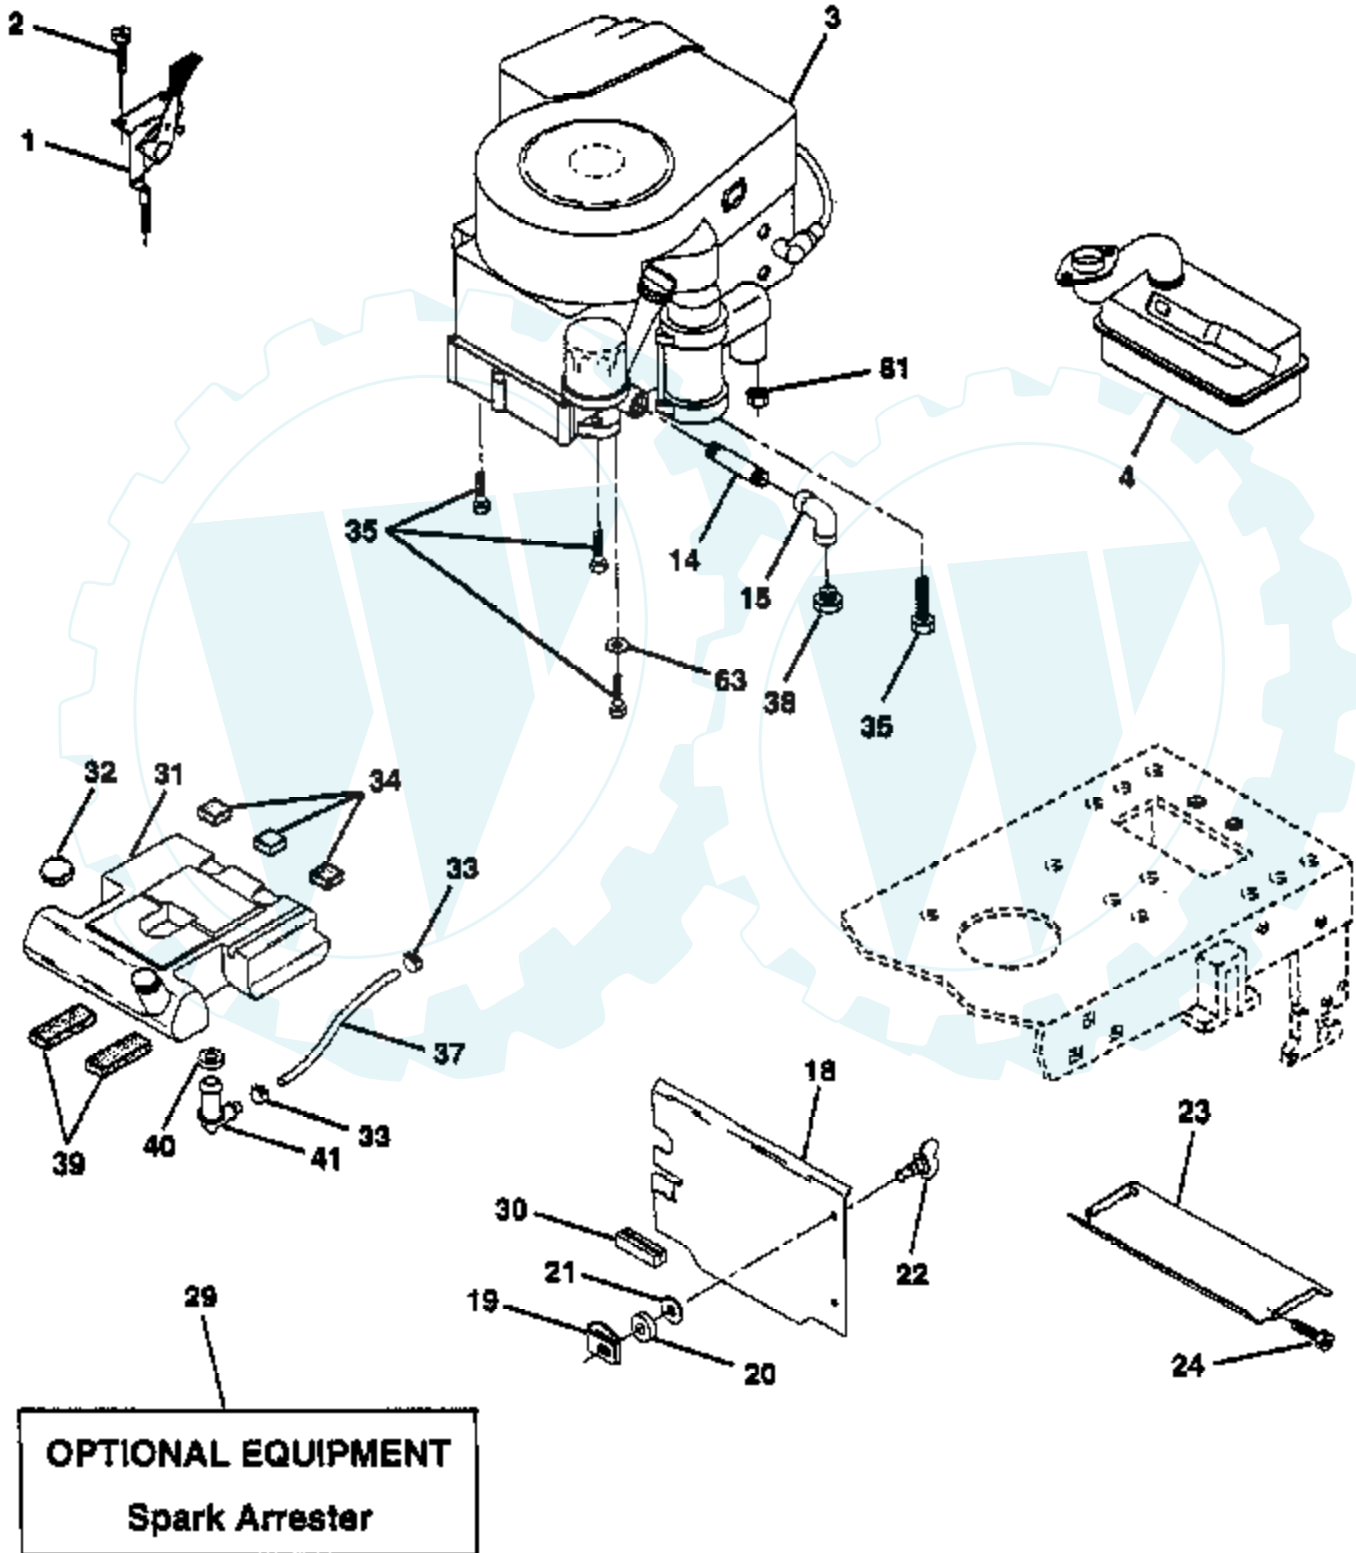

TRACTOR - - MODEL NUMBER HD1442A

ENGINE

Ref #	Part Number	Qty	Description
1	140310		CONTROL THROTTLE
2	17720410		SCREW LT
3	E140V		ENGINE ONAN 14 ELITE
4	147047		MUFFLER EXHAUST
14	13280324		PIPE NIPPLE
15	13200300		ELBOW
18	136718		SHIELD HEAT
19	105839X		RECEPTACLE LT
20	105838X		RETAINER LT
21	19091016		WASHER
22	123650X		STUD.1/4.TURN
23	128953		HEAT SHIELD
24	17021008		SCREW
29	137180		SUB= 532137180
30	127057X		SUB= 532127057
31	141069		SUB= 151346
32	140527		CAP ASM FUEL
33	123487X		HOSE CLAMP
34	106082X		PAD-SPACER LT
35	17490512		SCREW
37	8543R		FUEL LINE T
38			CHECK WITH SUPPLIER
39	109227X		PAD IDLER TI
40	3645J		BUSHING OUTLET T
41	139277		STEM.TANK.FUEL
63	11050500		LOCKWASHER.5/16.E
81	73510400		NUT