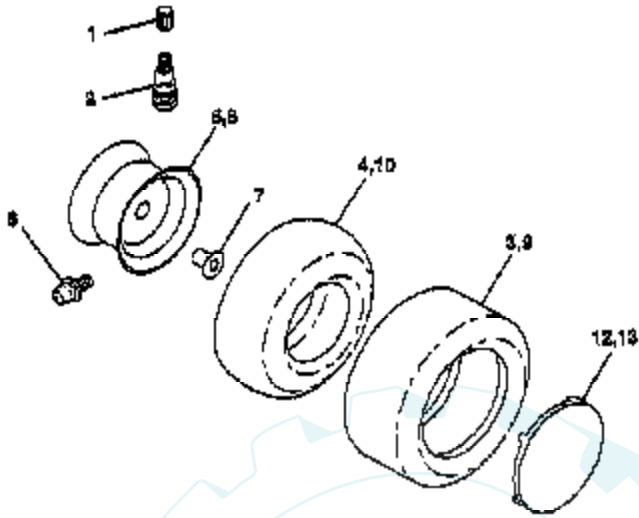

WHEELS AND TIRES

TRACTOR - - MODEL NUMBER HD1442A

NOTE: All component dimensions given in U.S. inches
1 inch = 25.4 mm

Ref #	Part Number	Qty	Description
1	59192		VALVE CAP
2	65139		VALVE STEM LT
3	106222X		SUB= 122073X
4	59904		TUBE.5.3/4.5/6
5	106732X427		"RIM ASM 6"" FRT"
6	278H		FITTING LT
7	9040H		"FLANGE, BEARING"
8	106108X427		"RIM AS 8"" REAR"
9	122082X		SUB= 918122082X
10	7152J		TUBE.18X9.5-8
11	104757X		HUB CAP
12	124577X		SUB= 532124577
13	124578X		SUB= 532124578
	144334		SEALANT.TIRE 10 OZ. TUBE