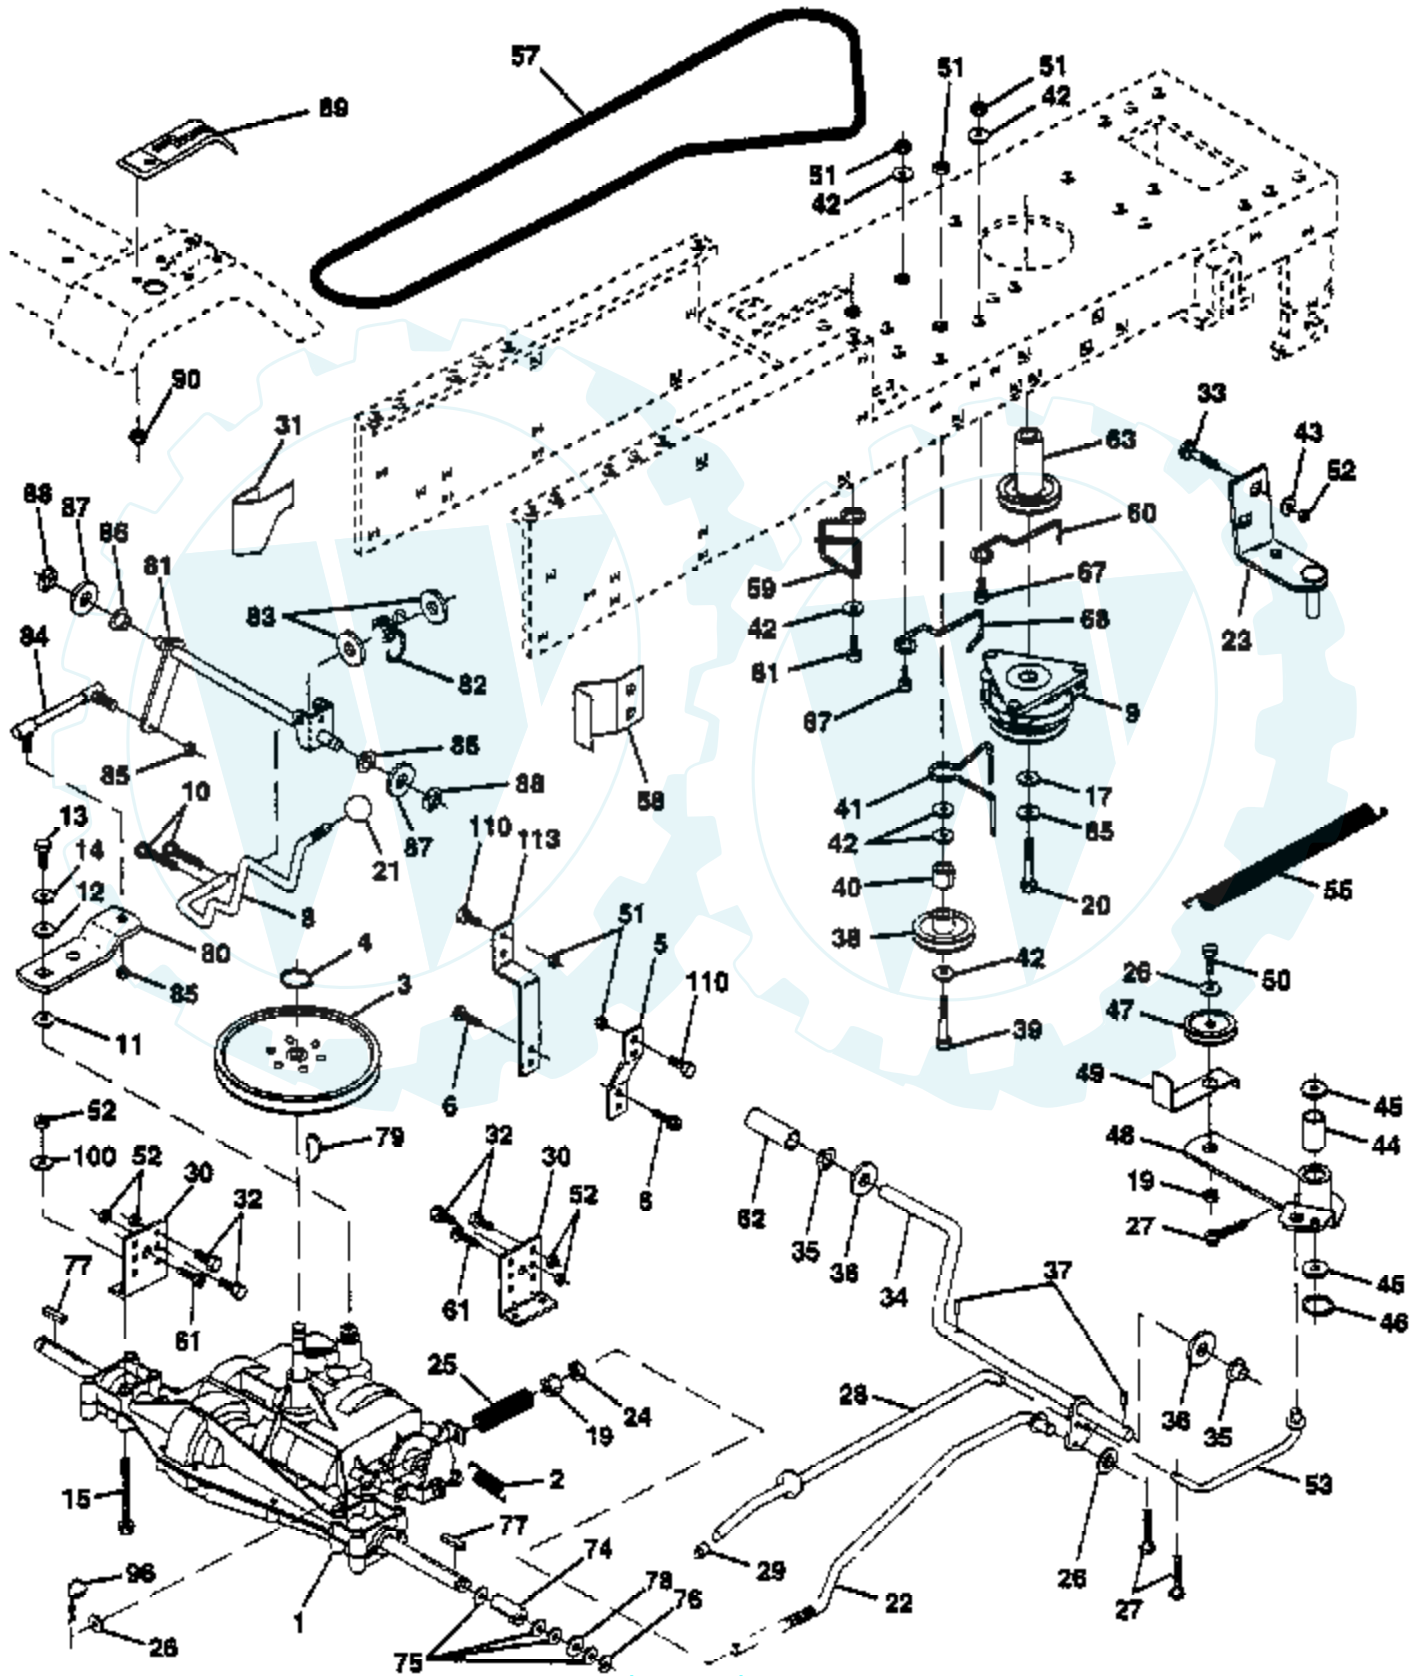

TRACTOR - - MODEL NUMBER HD1442A

DRIVE

Ref #	Part Number	Qty	Description
1	145600		TRANSAXLE
2	146682		SPRING.BRAKE.RETU
3	123666X		PULLEY TRANS
4	12000028		SUB= 2267J
5	121520X		STRAP TORQUE
6	17490512		SCREW
8	141002		ROD SHIFT FEND YT
9	137140		SUB= 142600
10	76020416		PIN COTTER 1/8
11	105701X		WASH-SHFT PLT LT
13	74550412		BOLT.1/4-28.W/PAT
14	10040400		LOCKWASHER
15	74780544		BOLT HEX
17	126197X		WASHER
19	73800600		NUT
20	M010110110		SUB= M747810110
21	121274X		KNOB.DUCKHEAD.1/2
22	130804		BRAKE ROD
23	137141		BRACKET.ASM.MTG
24	73350600		NUT
25	106888X		SPRING ROD LT
26	19131316		WASHER
27	76020412		COTTER PIN
28	145204		ROD.BRAKE.PARK.LT
29	71673		PLUNGER CAP T
30	130807		TRANSAXLE MTG BKT
31	127275X		"KEEPER,BELT LH T"
32	74760512		BOLT
33	72140506		BOLT
34	122424X		SUB= 149001
35	120183X		NYLON BEARING
36	19211616		WASHER LT
37	1572H		SUB= 2882J
38	123674X		PULLEY.IDLER.FLAT
39	74760644		BOLT
40	4470J		SPACER T
41	109070X		BELT KEEPER LT
42	19131312		WASHER
43	19111012		WASHER T
44	105706X		"LY, BEARING"
45	110812X		WASHER LT
46	12000039		KLIP RING
47	127783		SUB= 139245
48	123789X		ARM IDLER
49	123205X		RETAIN BELT
50	74760624		SUB= 74930624
51	73680600		SUB= 73690600
52	73680500		SUB= 73690500
53	105710X		"LINK, CLUTCH T"
55	105709X		"SPRING, RETURN LT"
57	130801		SUB= 138255
58	127274X		"KEEPER,BELT RH T"
59	140312		KEEPER BELT CNTSP
60	121218X		KEEPER BELT ENGLH
61	17490612		SCREW
62	123533X		"COVER,PEDAL"
63	140189		PULLEY,CLU FLEC
65	10040700		LOCKWASHER