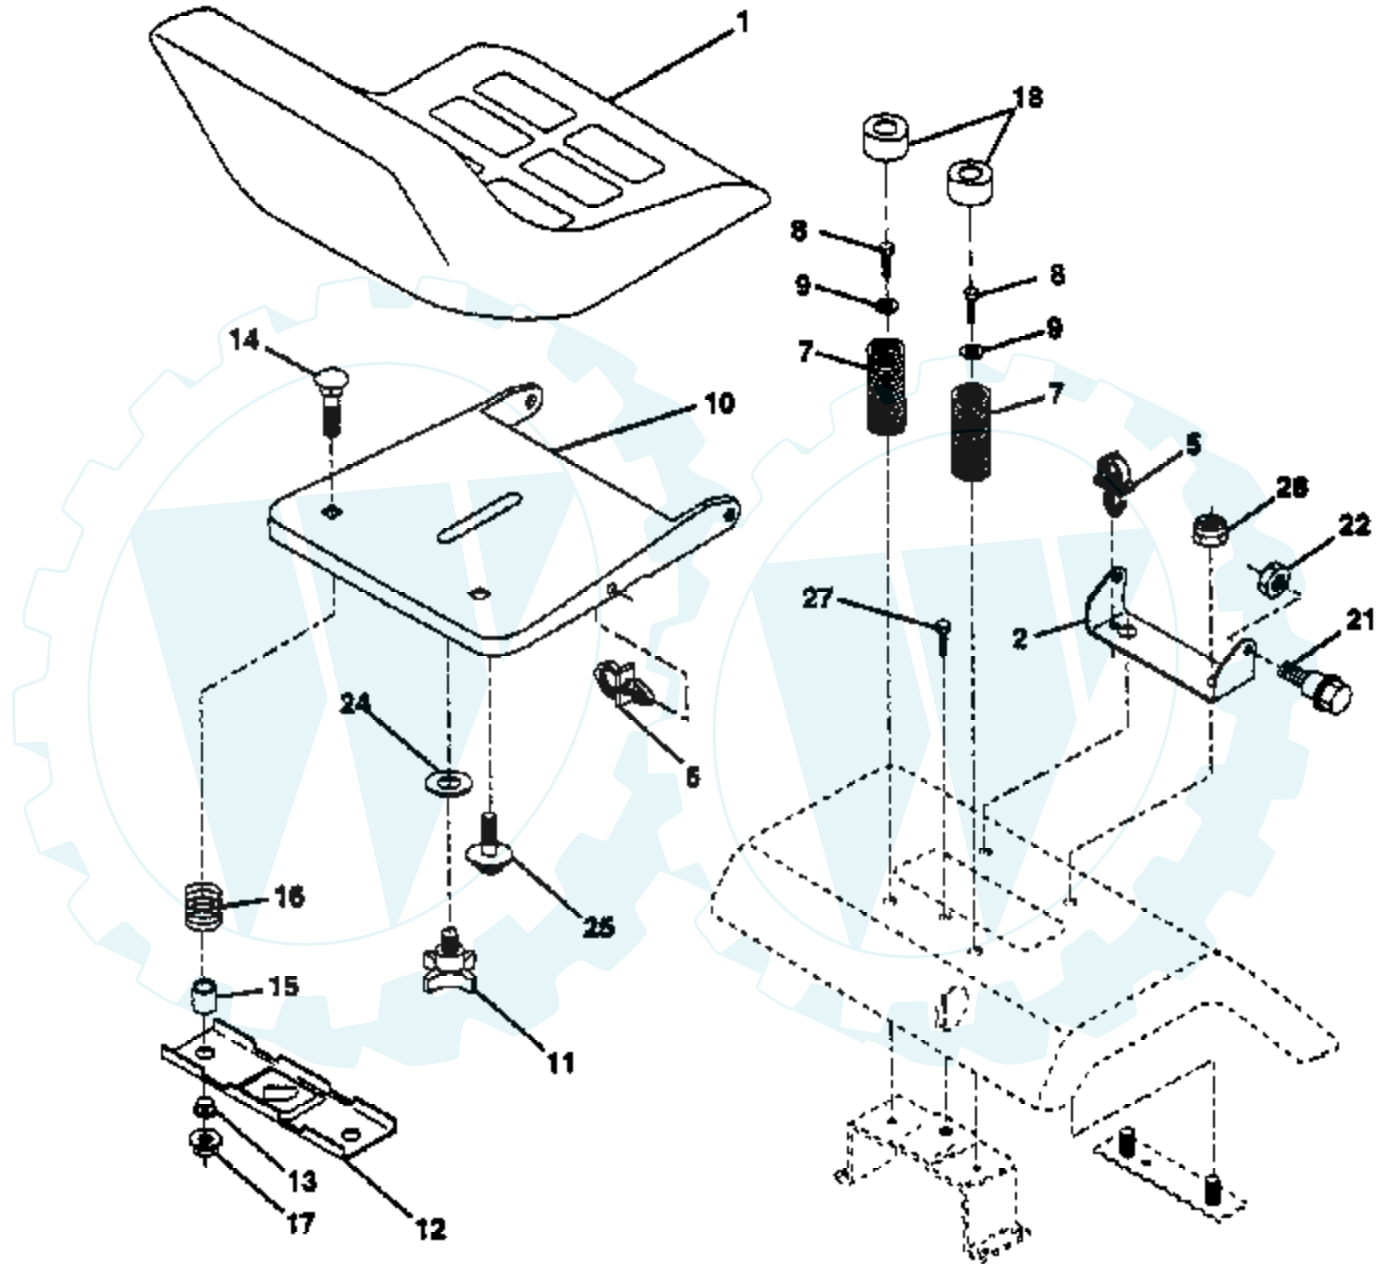

TRACTOR - - MODEL NUMBER HD1442A

SEAT ASSEMBLY

NOTE: All component dimensions given in U.S. inches
1 inch = 25.4 mm

Ref #	Part Number	Qty	Description
1	140117		SEAT.2400/1416.BK
2	140551		BRACKET PVT SEAT
5	145006		CLIP.PUSH-IN.HING
7	124181X		SPRING COMPRESSIO
8	17490508		SCREW LT
9	19131614		WASHER
10	140552		SUB= 155925
11	120068X		"KNOB 1/2"" YT"
12	121246X		BRKT SWITCH
13	121248X		BUSHING
14	72050411		SUB= 872050411
15	134300		SPLIT SPACER
16	121250X		SPRING
17	123976X		SUB= 73900400
18	124238X		CAP SPRING
21	139888		BOLT.SHLD.5/16-18
22	73800500		NUT
24	19171912		WASHER
25	127018X		"BOLT,SHOULDER"
27	17490608		SCREW LT
28	73680600		SUB= 73690600