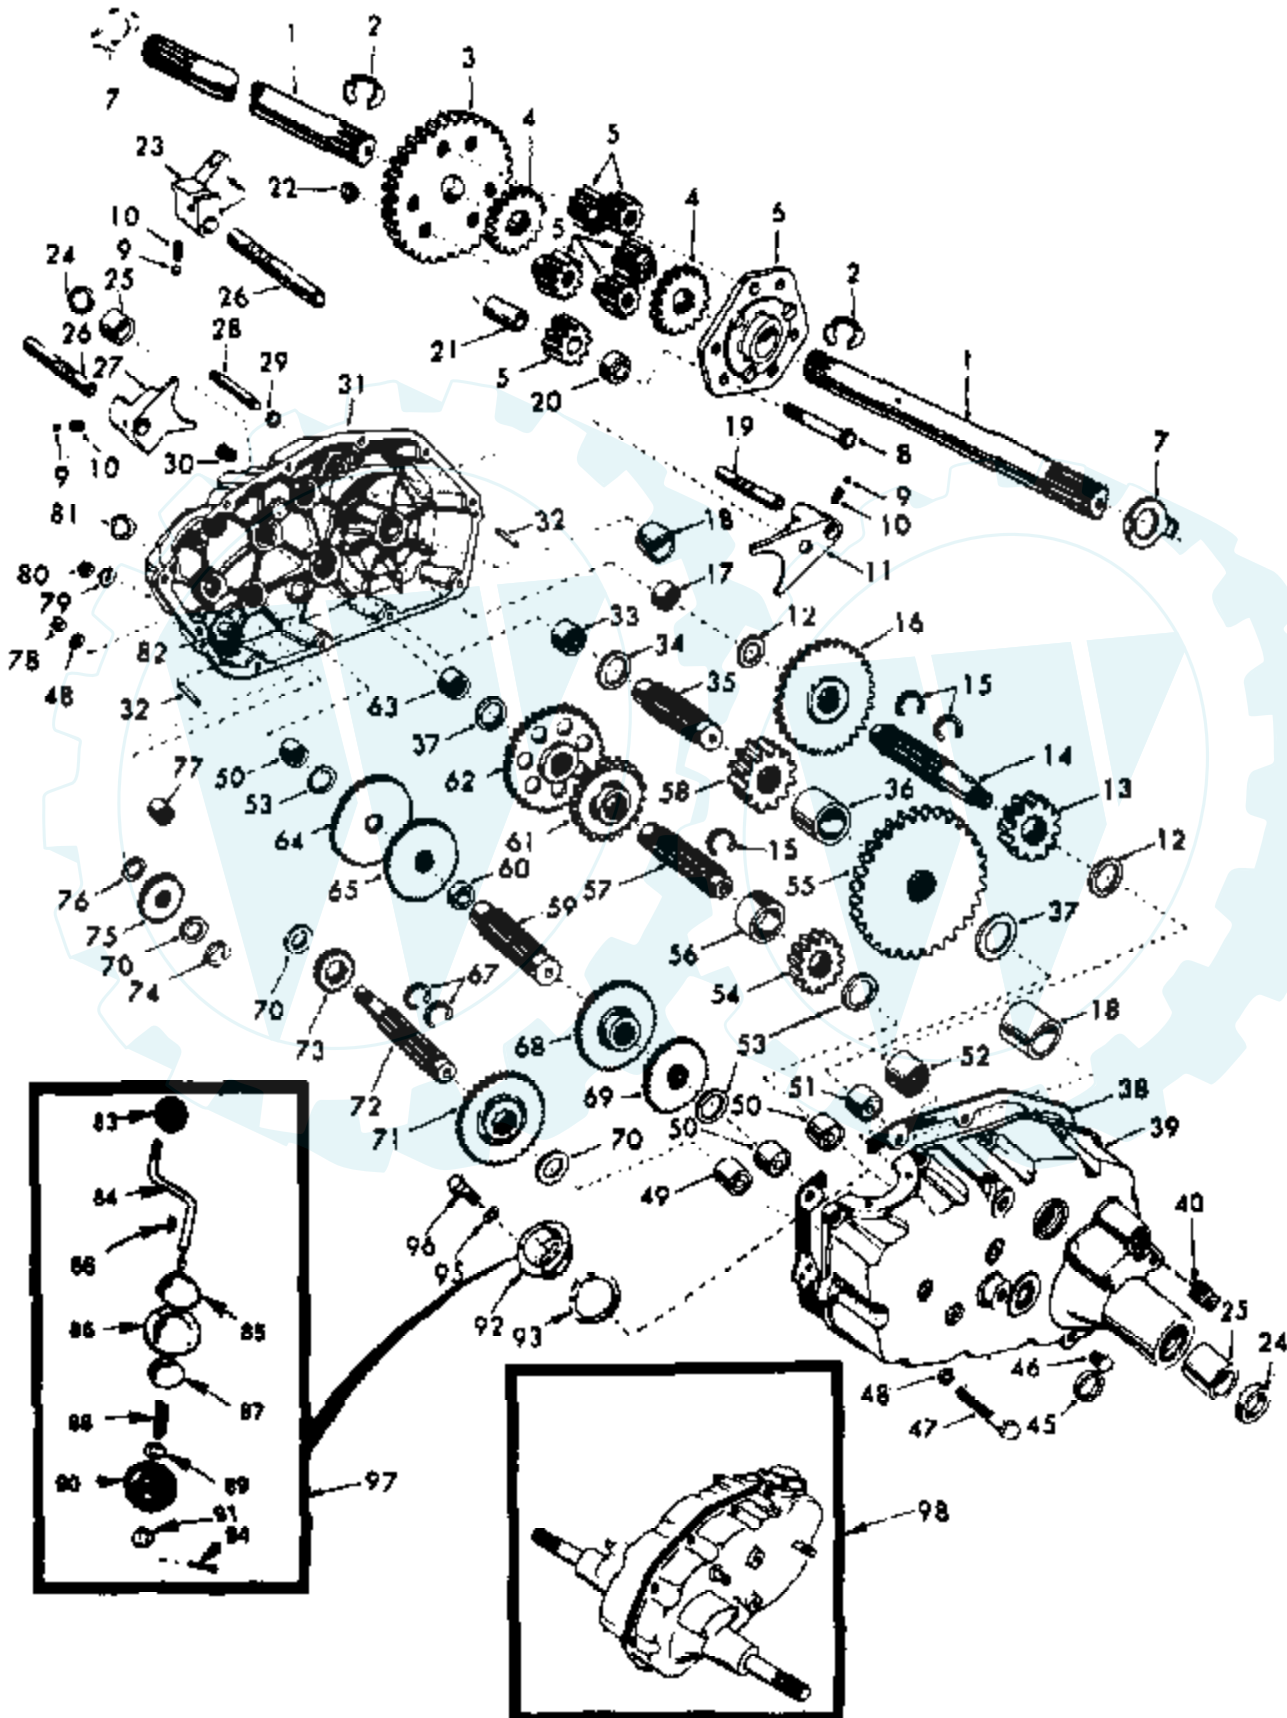

**ROPER GT TRACTOR—MODEL NUMBERS GTK181AR AND GTK181AT
TRANSAXLE**

Ref #	Part Number	Qty	Description
1	4197R		SHAFT.AXLE.T
2	5845R		SUB= 12000034
3	4199R		FINAL GEAR T
4	4216R		DIFF GEAR T
5	4215R		DIFF PINION T
6	4217R		DIFF CARRIER T
7	6256H		WASHER T
8	74020652		BOLT
9	7392M		SUB= 100482K
10	6272H		SUB= 145359
11	4985R		SHIFT FORK T
12	6266H		WASHER .T
13	4212R		RED PINION T
14	4196R		GEAR SHAFT T
15	6276H		SNAP RING T
16	633A63		GEAR T
17	8118M		"T, BEARING"
18	8740H1		BEARING
19	6217H		SUB= 122238X
20	4218R		SPACER T
21	6252H1		PINION RS
22	7810H		GRIPCO NUT
23	4986R		SHIFT FORK T
24	7393R		OIL SEAL STD
25	992R1		BRNG. T
26	6216H		SHAFT T
27	6262H		FORK T
28	101416X		SHIFT SHAFT GTV
29	6269H		SEAL T
30	5855H		VALVE M
31	105406X		SUB= 122162X
32	6277H		PIN T
33	4225R		NEEDLE BRNG T
34	7396H		RACE T
35	4198R		GEAR SHAFT T
36	4200R		SUB= 532004200
37	7395H		RACE T
38	6275H		SUB= 121878X
39	105402X		SUB= 122163X
40	13060400		SUB= 13320400
45	6271H		SEAL T
46	13060200		SUB= 13020200
47	74780524		HEX BOLT
48	10140500		SUB= 10040500
49	4895H		"TI, BEARING"
50	4222R		NEEDLE BRNG T
51	1529R		NEEDLE BRNG T
52	8119M		"STD, BEARING"
53	4220R		BRNG RACE
54	4209R		RED PINION T
55	4213R		RED GEAR T
56	4442R		PINION SPACER T
57	4195R		GEAR SHAFT T
58	4214R		FINAL PINION T
59	4194R		GEAR SHAFT T
60	7528R		SPACER T
61	4208R		RED PINION T
62	4207R		RED GEAR T