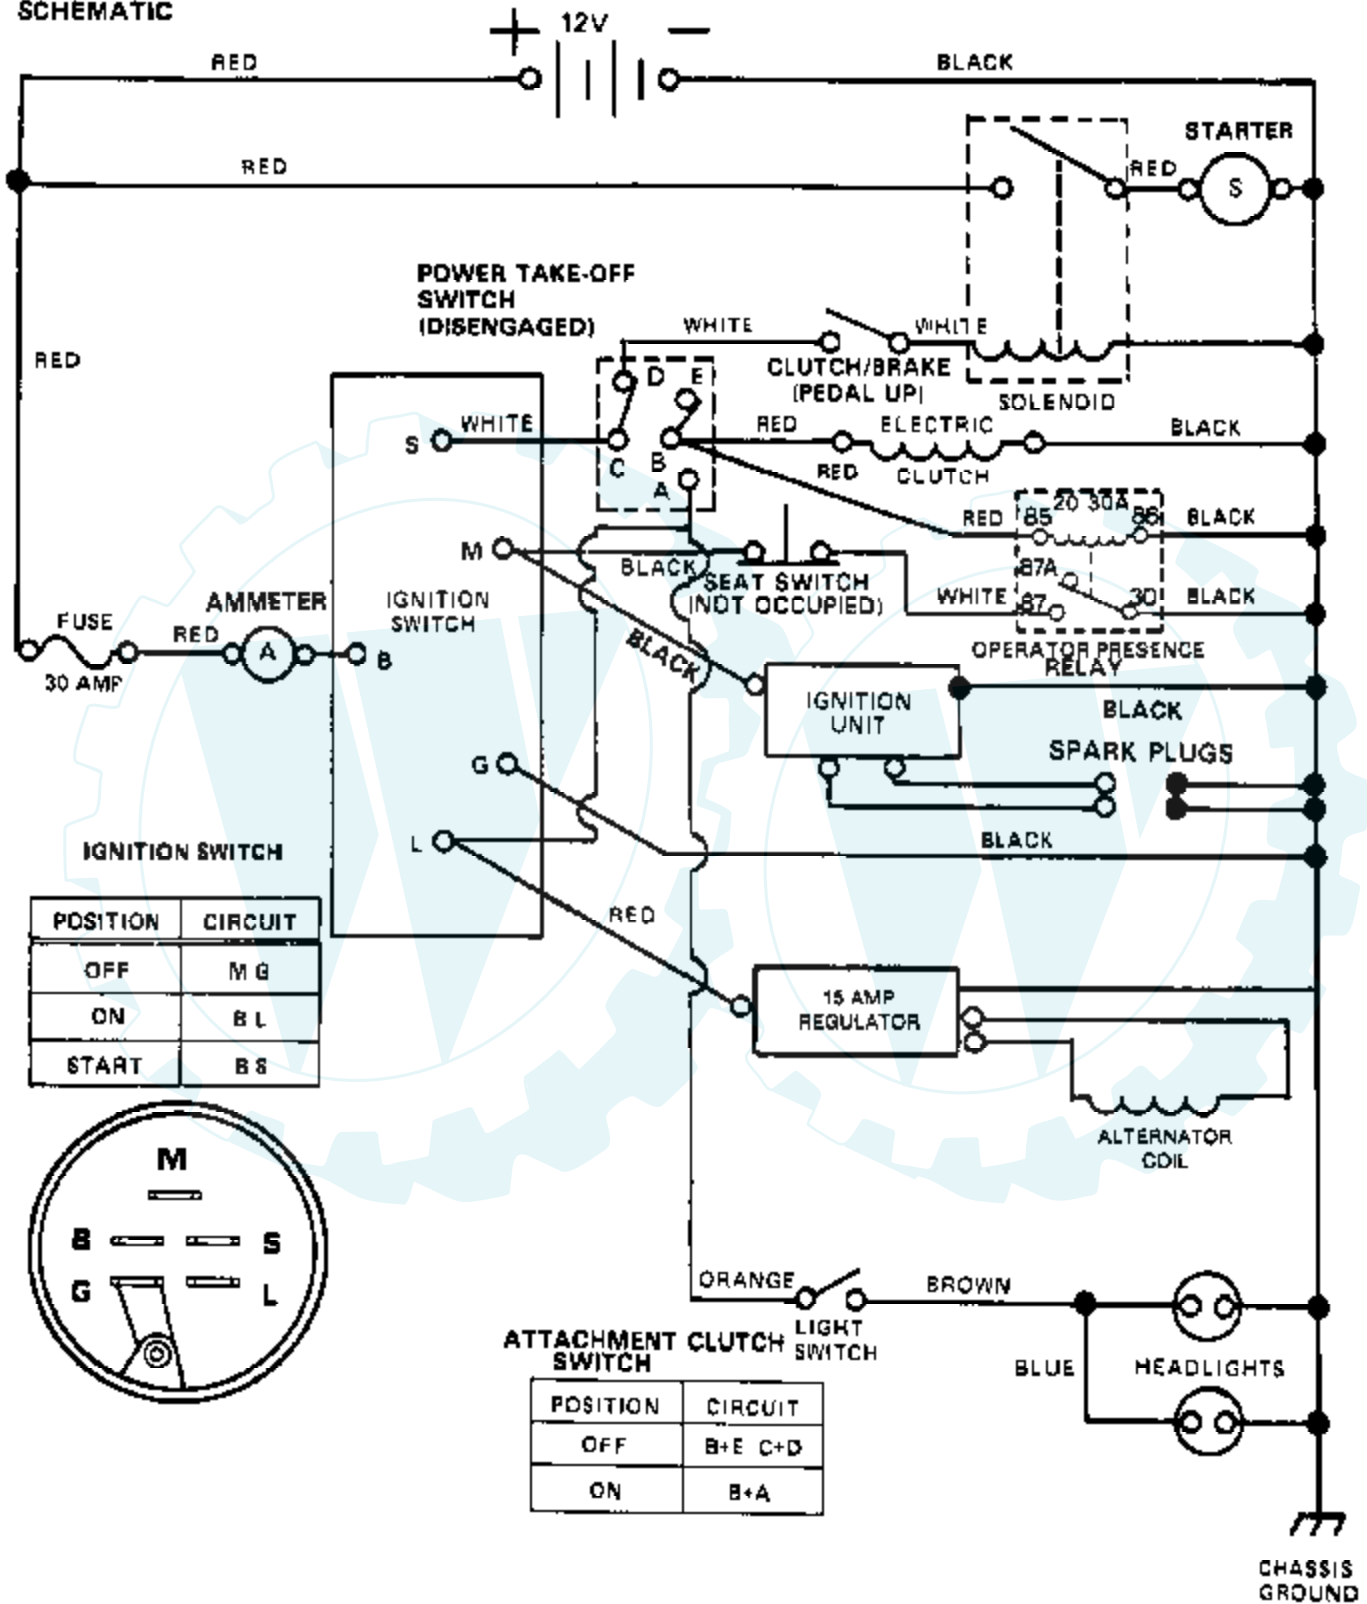

ROPER GT TRACTOR—MODEL NUMBERS GTK181AR AND GTK181AT

SCHEMATIC

WIRING INSULATED CLIPS

NOTE IF WIRING INSULATED CLIPS WERE REMOVED FOR SERVICING OF UNIT, THEY SHOULD BE REPLACED TO PROPERLY SECURE YOUR WIRING