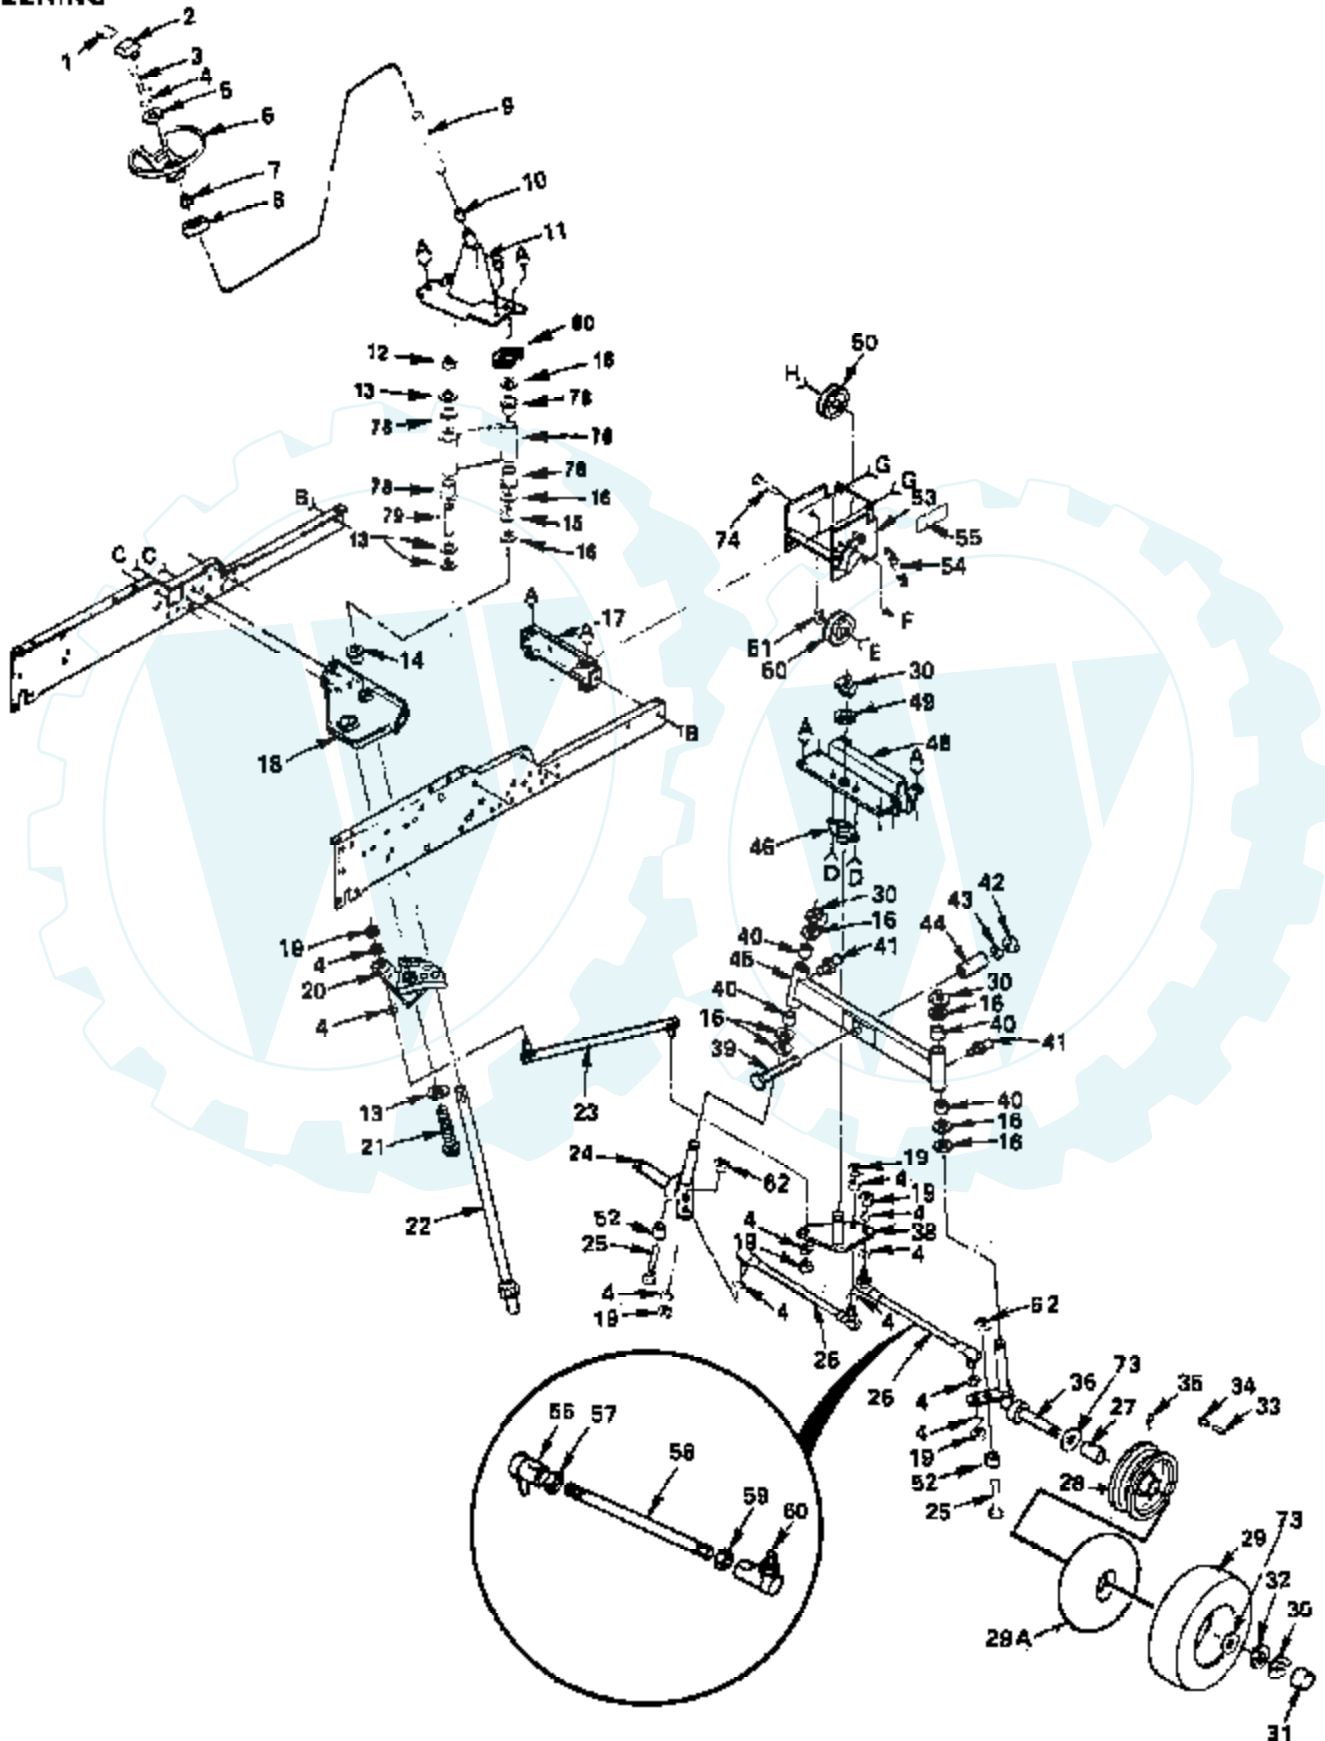

ROPER GT TRACTOR—MODEL NUMBERS GTK181AR AND GTK181AT

STEERING

Ref #	Part Number	Qty	Description
1	104590X		DECAL - STEERING WHEEL
2	100710L		INSERT-WHEEL LT
3	74780616		BOLT
4	10040600		LOCKWASHER
5	19133808		WASHER T
6	100713N		SUB= 150547
7	100711L		ADAPTER LT
8	106943X		SPACER LT
9	108540X		TUBE
10	9038R		"T, BEARING"
11	101274N		SUPPORT ASSY T
12	73680800		NUT LTV
13	19172610		WASHER GT
14	104239X		"FLANGE GT, BEAR."
15	12000034		KLIP RING
16	6266H		WASHER .T
17	5213J		FRAME BRACKET GT
18	102439X		SUB= 144668
19	73610600		SUB= 7810H
20	120424X		SECTOR T
21	74780880		BOLT T
22	104591X		SHAFT STEERING GT
23	110497X		LINK.DRAG.T
24	106046X		SPINDLE ASSY T
25	74520632		BOLT, HEX 3/8 - 16 X 2
26	109849X		TIE ROD T
27	9040H		"FLANGE, BEARING"
28	106228X		SUB= 106228X417
29	3938R		SUB= 122075X
29A	8134H		TUBE.16X6.5/7.5-8
30	12000029		RING
31	104757X		HUB CAP
32	19252016		SUB= 121749X
33	59192		VALVE CAP
34	65139		VALVE STEM LT
35	278H		FITTING LT
36	106045X		SPINDLE RH T
38	108137X		"T, BELLCRANK"
39	74781044		BOLT
40	1309H		BRNG. T
41	6855M		ZERK M
42	73221000		NUT X
43	10041000		WASHER
44	5298J		SUB= 136518
45	674A243		AXLE ASSEMBLY
46	5292J		SUB= 140342
48	5284J		AXLE BRACKET T
49	19292016		WASHER
50	677A451		IDLER-INSIDE T
51	19132007		WASHER T
52	110946X		STOP T
53	120542X		IDLER BRKT T
54	7190J		SPRING
55	108367X		DECAL T
56	8922R		SUB= 109851X
57	73700600		NUT
58	7919J		SUB= 121159X
59	73360600		NUT