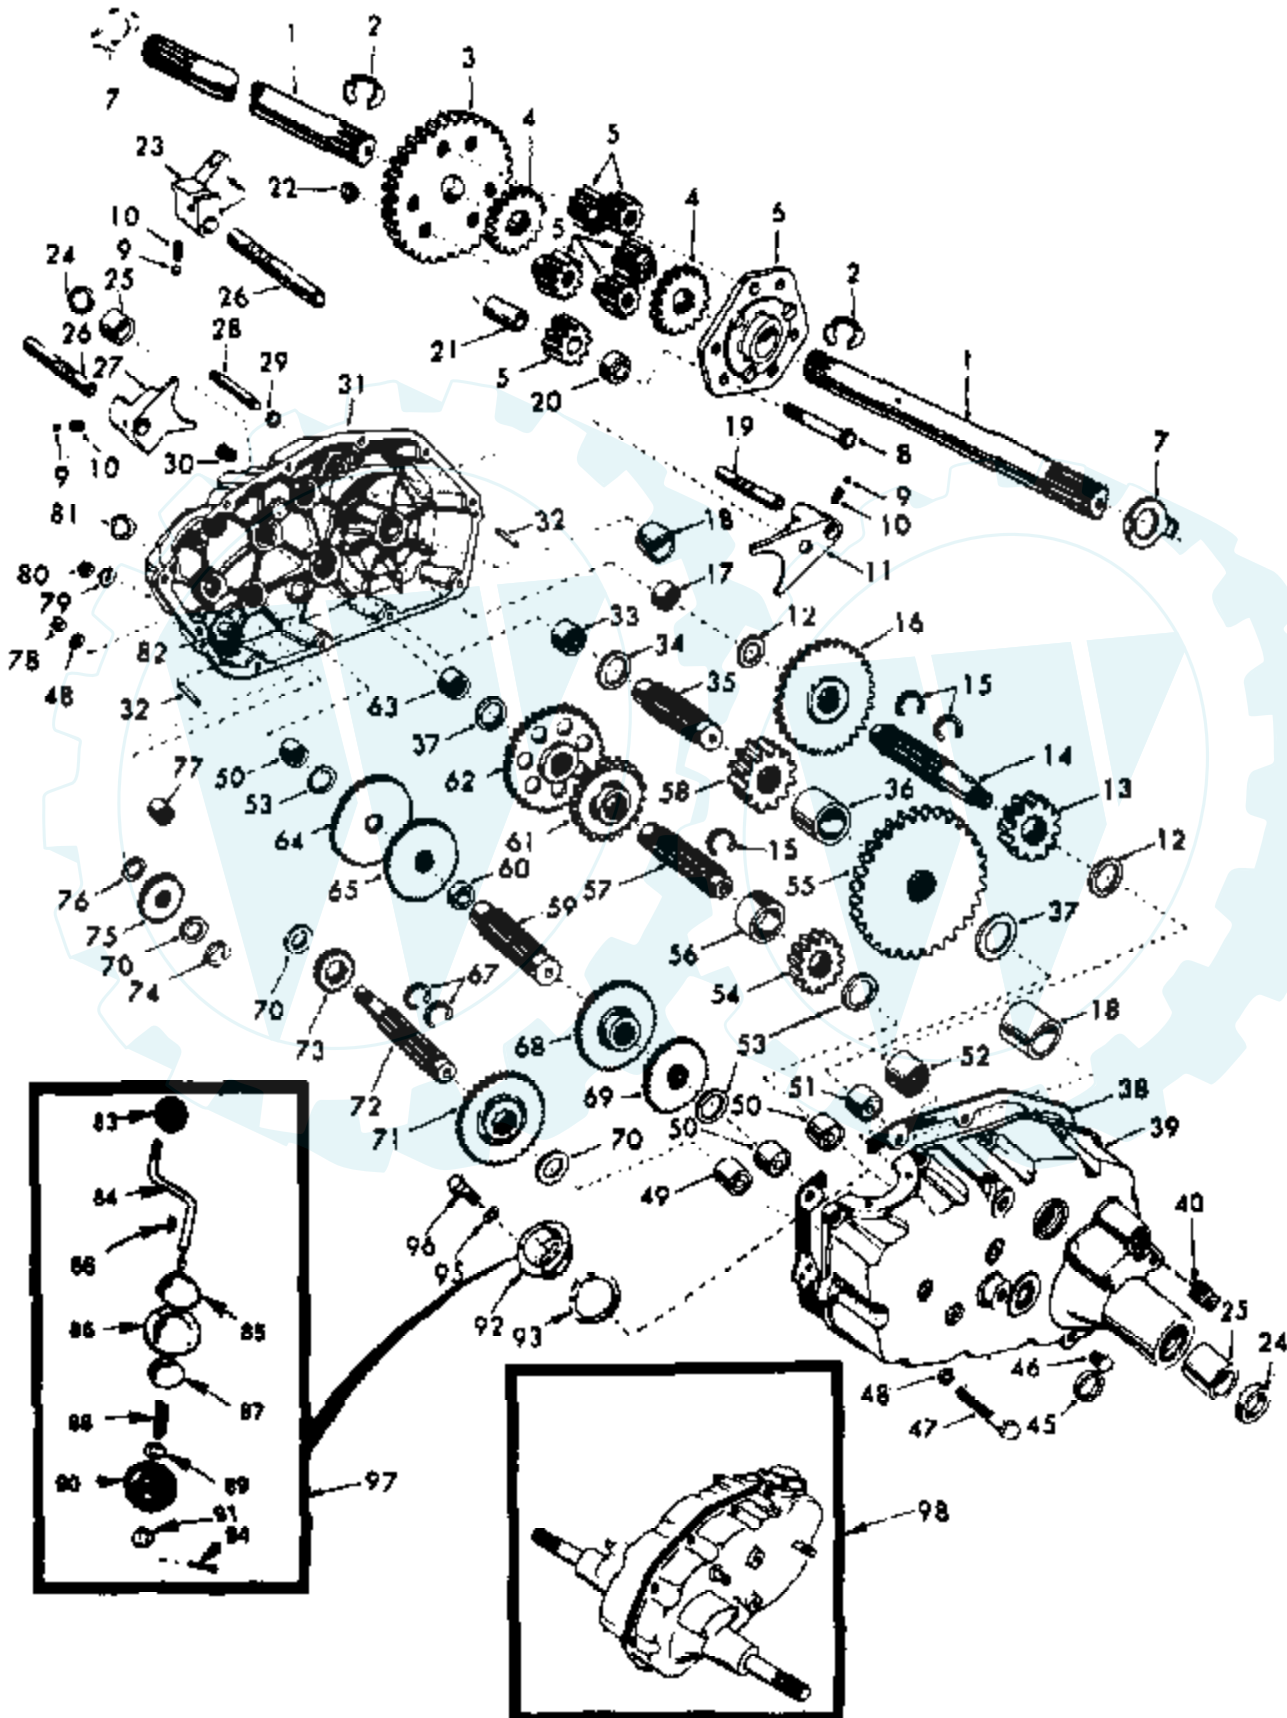

ROPER GT TRACTOR—MODEL NUMBERS GTK181AR AND GTK181AT TRANSAXLE

Ref #	Part Number	Qty	Description
1	4197R		SHAFT.AXLE.T
2	5845R		SUB= 12000034
3	4199R		FINAL GEAR T
4	4216R		DIFF GEAR T
5	4215R		DIFF PINION T
6	4217R		DIFF CARRIER T
7	6256H		WASHER T
8	74020652		BOLT
9	7392M		SUB= 100482K
10	6272H		SUB= 145359
11	4985R		SHIFT FORK T
12	6266H		WASHER .T
13	4212R		RED PINION T
14	4196R		GEAR SHAFT T
15	6276H		SNAP RING T
16	633A63		GEAR T
17	8118M		"T, BEARING"
18	8740H1		BEARING
19	6217H		SUB= 122238X
20	4218R		SPACER T
21	6252H1		PINION RS
22	7810H		GRIPCO NUT
23	4986R		SHIFT FORK T
24	7393R		OIL SEAL STD
25	992R1		BRNG. T
26	6216H		SHAFT T
27	6262H		FORK T
28	101416X		SHIFT SHAFT GTV
29	6269H		SEAL T
30	5855H		VALVE M
31	105406X		SUB= 122162X
32	6277H		PIN T
33	4225R		NEEDLE BRNG T
34	7396H		RACE T
35	4198R		GEAR SHAFT T
36	4200R		SUB= 532004200
37	7395H		RACE T
38	6275H		SUB= 121878X
39	105402X		SUB= 122163X
40	13060400		SUB= 13320400
45	6271H		SEAL T
46	13060200		SUB= 13020200
47	74780524		HEX BOLT
48	10140500		SUB= 10040500
49	4895H		"TI, BEARING"
50	4222R		NEEDLE BRNG T
51	1529R		NEEDLE BRNG T
52	8119M		"STD, BEARING"
53	4220R		BRNG RACE
54	4209R		RED PINION T
55	4213R		RED GEAR T
56	4442R		PINION SPACER T
57	4195R		GEAR SHAFT T
58	4214R		FINAL PINION T
59	4194R		GEAR SHAFT T
60	7528R		SPACER T
61	4208R		RED PINION T
62	4207R		RED GEAR T