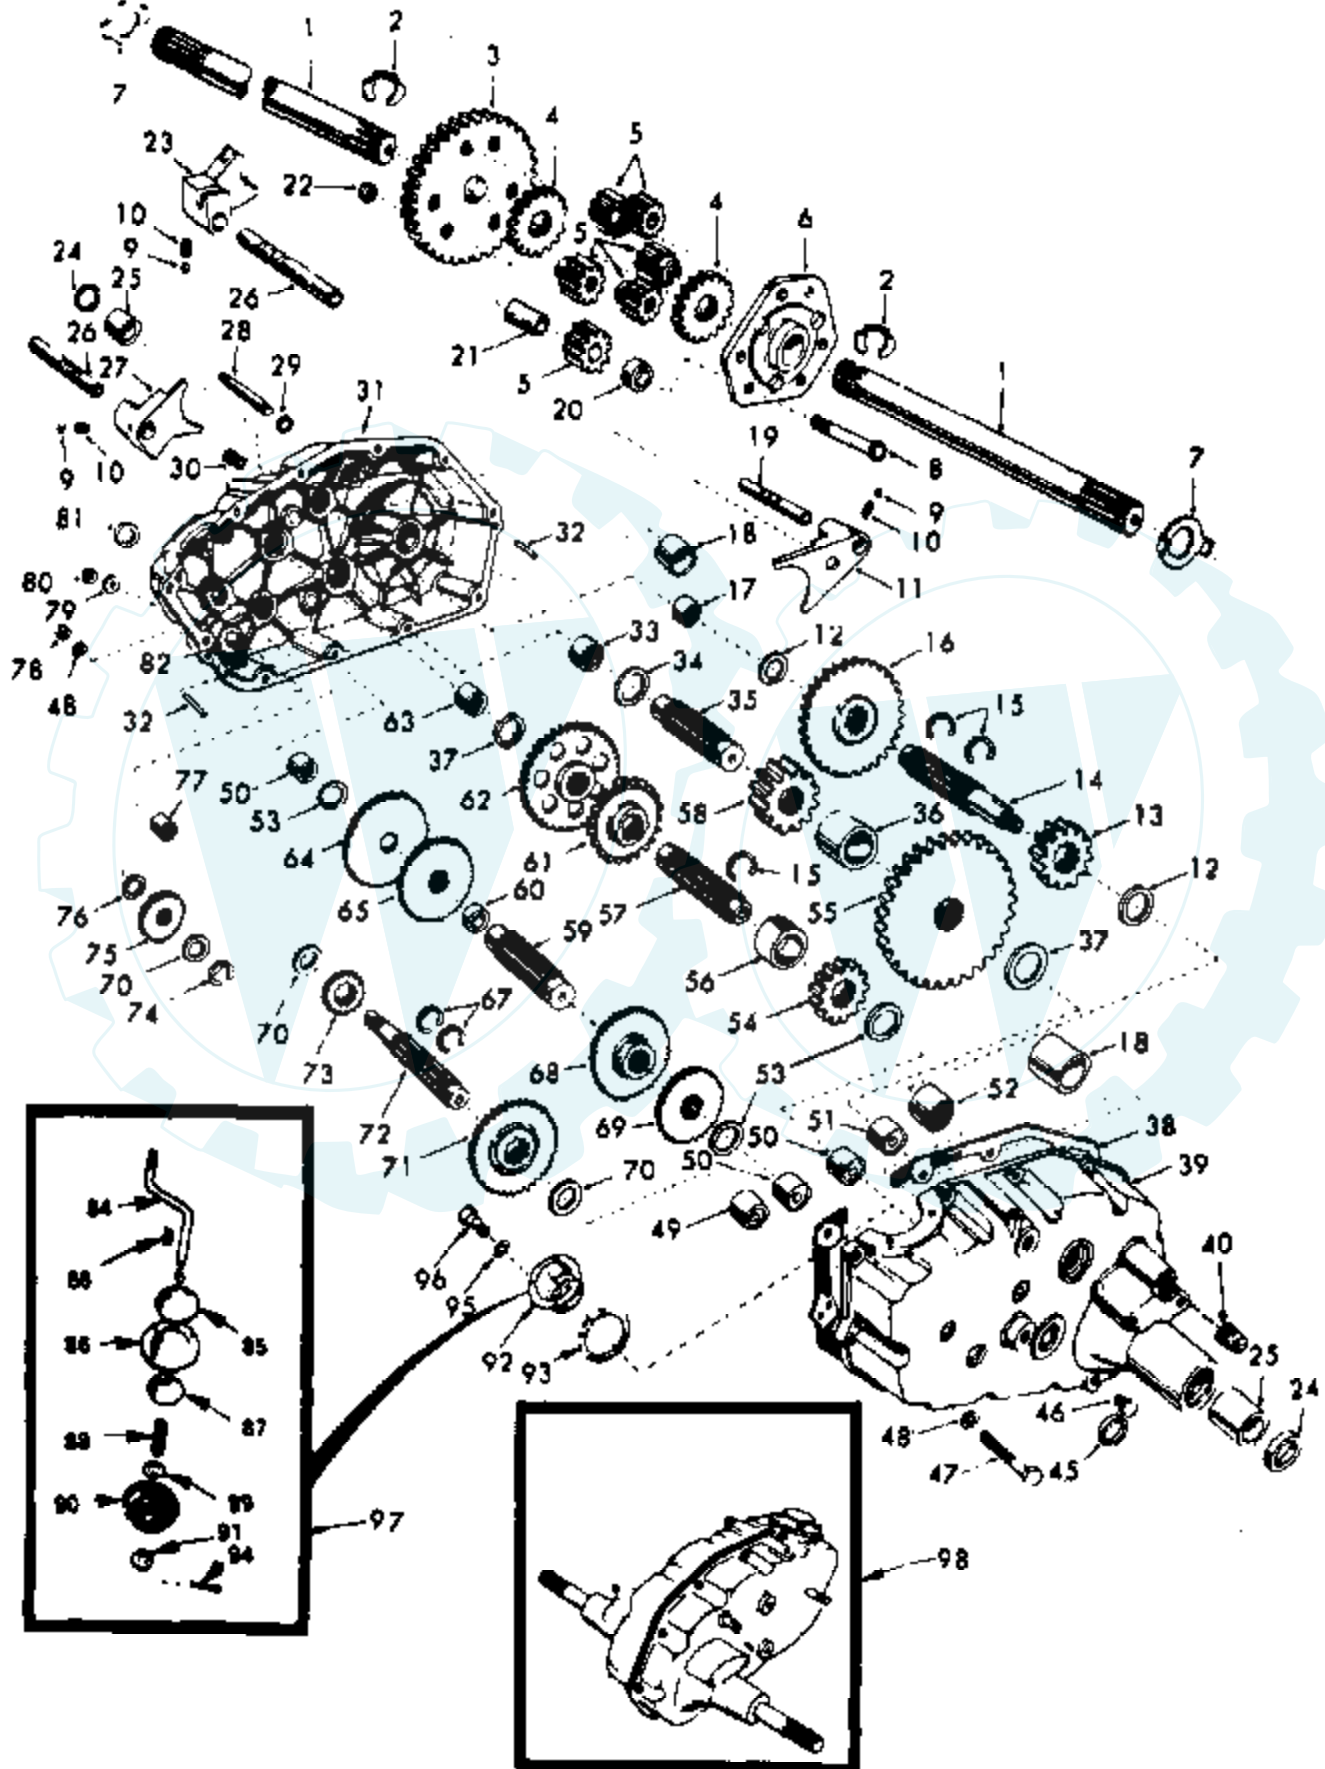

TRANSAXLE ROPER GT TRACTOR -- MODEL NUMBER GTK180BR

Ref #	Part Number	Qty	Description
1	4197R		SHAFT.AXLE.T
2	5845R		SUB= 12000034
3	4199R		FINAL GEAR T
4	4216R		DIFF GEAR T
5	4215R		DIFF PINION T
6	4217R		DIFF CARRIER T
7	6256H		WASHER T
8	74020652		BOLT
9	7392M		SUB= 100482K
10	6272H		SUB= 145359
11	4985R		SHIFT FORK T
12	6266H		WASHER .T
13	4212R		RED PINION T
14	4196R		GEAR SHAFT T
15	6276H		SNAP RING T
16	633A63		GEAR T
17	8118M		"T, BEARING"
18	8740H1		BEARING
19	122238X		SHAFT
20	4218R		SPACER T
21	6252H1		PINION RS
22	7810H		GRIPCO NUT
23	4986R		SHIFT FORK T
24	7393R		OIL SEAL STD
25	992R1		BRNG. T
26	6216H		SHAFT T
27	6262H		FORK T
28	122254X		SHIFT SHAFT
29	6296H		SUB= 6269H
30	5855H		VALVE M
31	122162X		GEARCASE RH
32	6277H		PIN T
33	4225R		NEEDLE BRNG T
34	7396H		RACE T
35	4198R		GEAR SHAFT T
36	4200R		SUB= 532004200
37	7395H		RACE T
38	121878X		GASKET
39	122163X		GEARCASE LH
40	13320400		PLUG PIPE
45	6271H		SEAL T
46	13060200		SUB= 13020200
47	74780524		HEX BOLT
48	10140500		SUB= 10040500
49	4895H		"TI, BEARING"
50	4222R		NEEDLE BRNG T
51	1529R		NEEDLE BRNG T
52	8119M		"STD, BEARING"
53	4220R		BRNG RACE
54	4209R		RED PINION T
55	4213R		RED GEAR T
56	4442R		PINION SPACER T
57	4195R		GEAR SHAFT T
58	4214R		FINAL PINION T
59	4194R		GEAR SHAFT T
60	7528R		SPACER T
61	4208R		RED PINION T
62	4207R		RED GEAR T