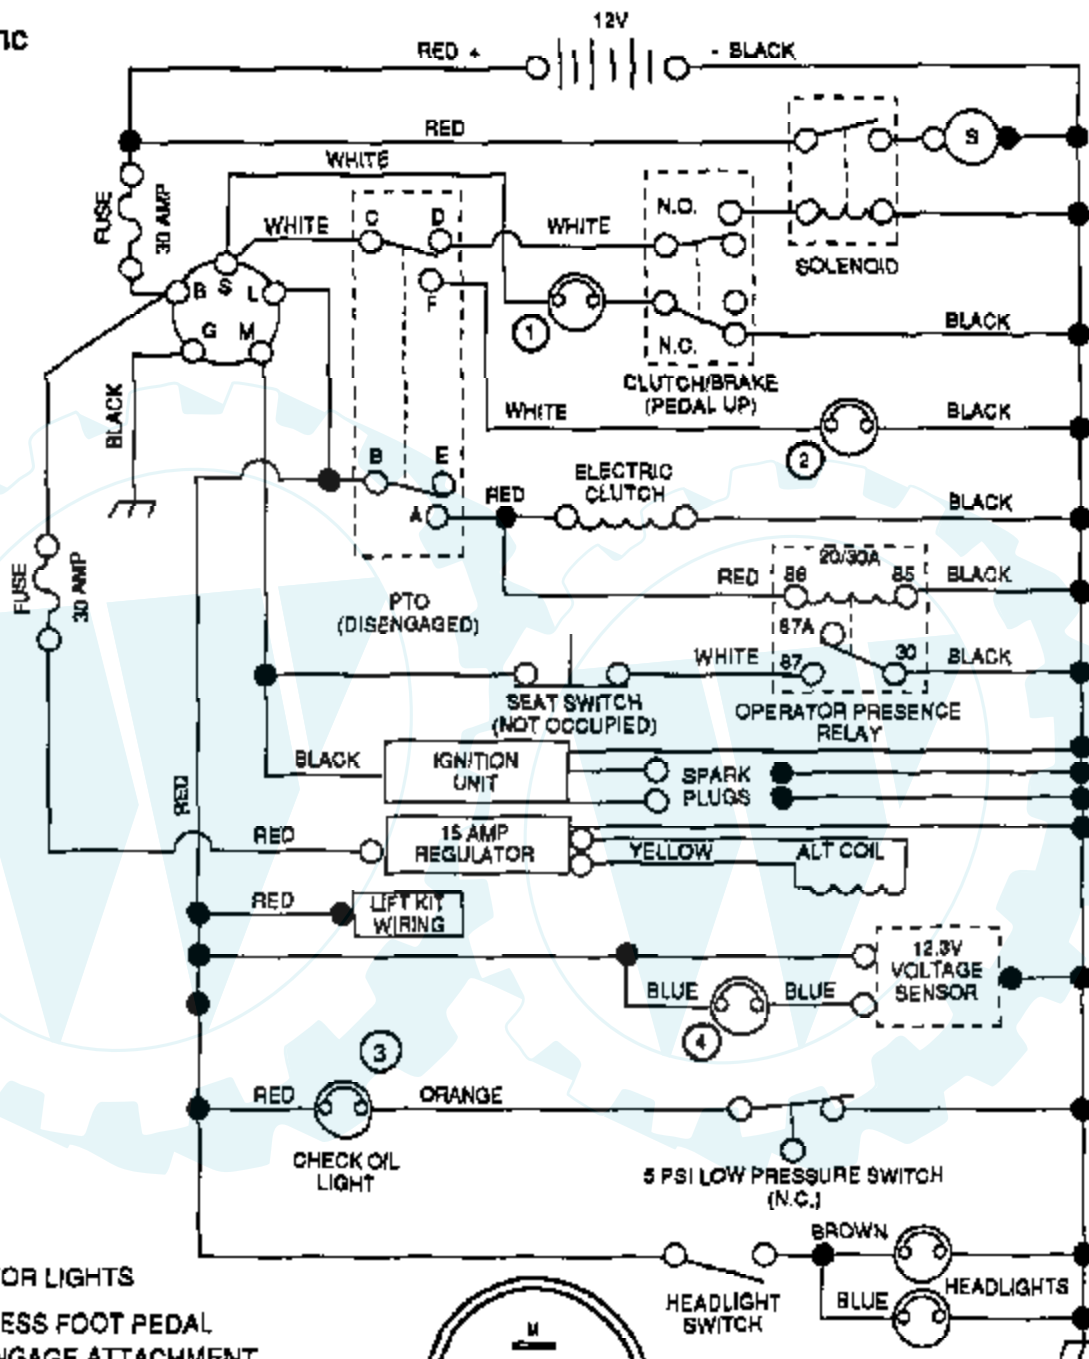

GT 18 TWIN GARDEN TRACTOR - MODEL NUMBER GTK180BR

SCHEMATIC

INDICATOR LIGHTS

- ① DEPRESS FOOT PEDAL
- ② DISENGAGE ATTACHMENT
- ③ CHECK OIL
- ④ BATTERY DISCHARGING

WIRING INSULATED CLIPS

NOTE: If wiring insulated clips were removed for servicing of unit, they should be replaced to properly secure your wiring.