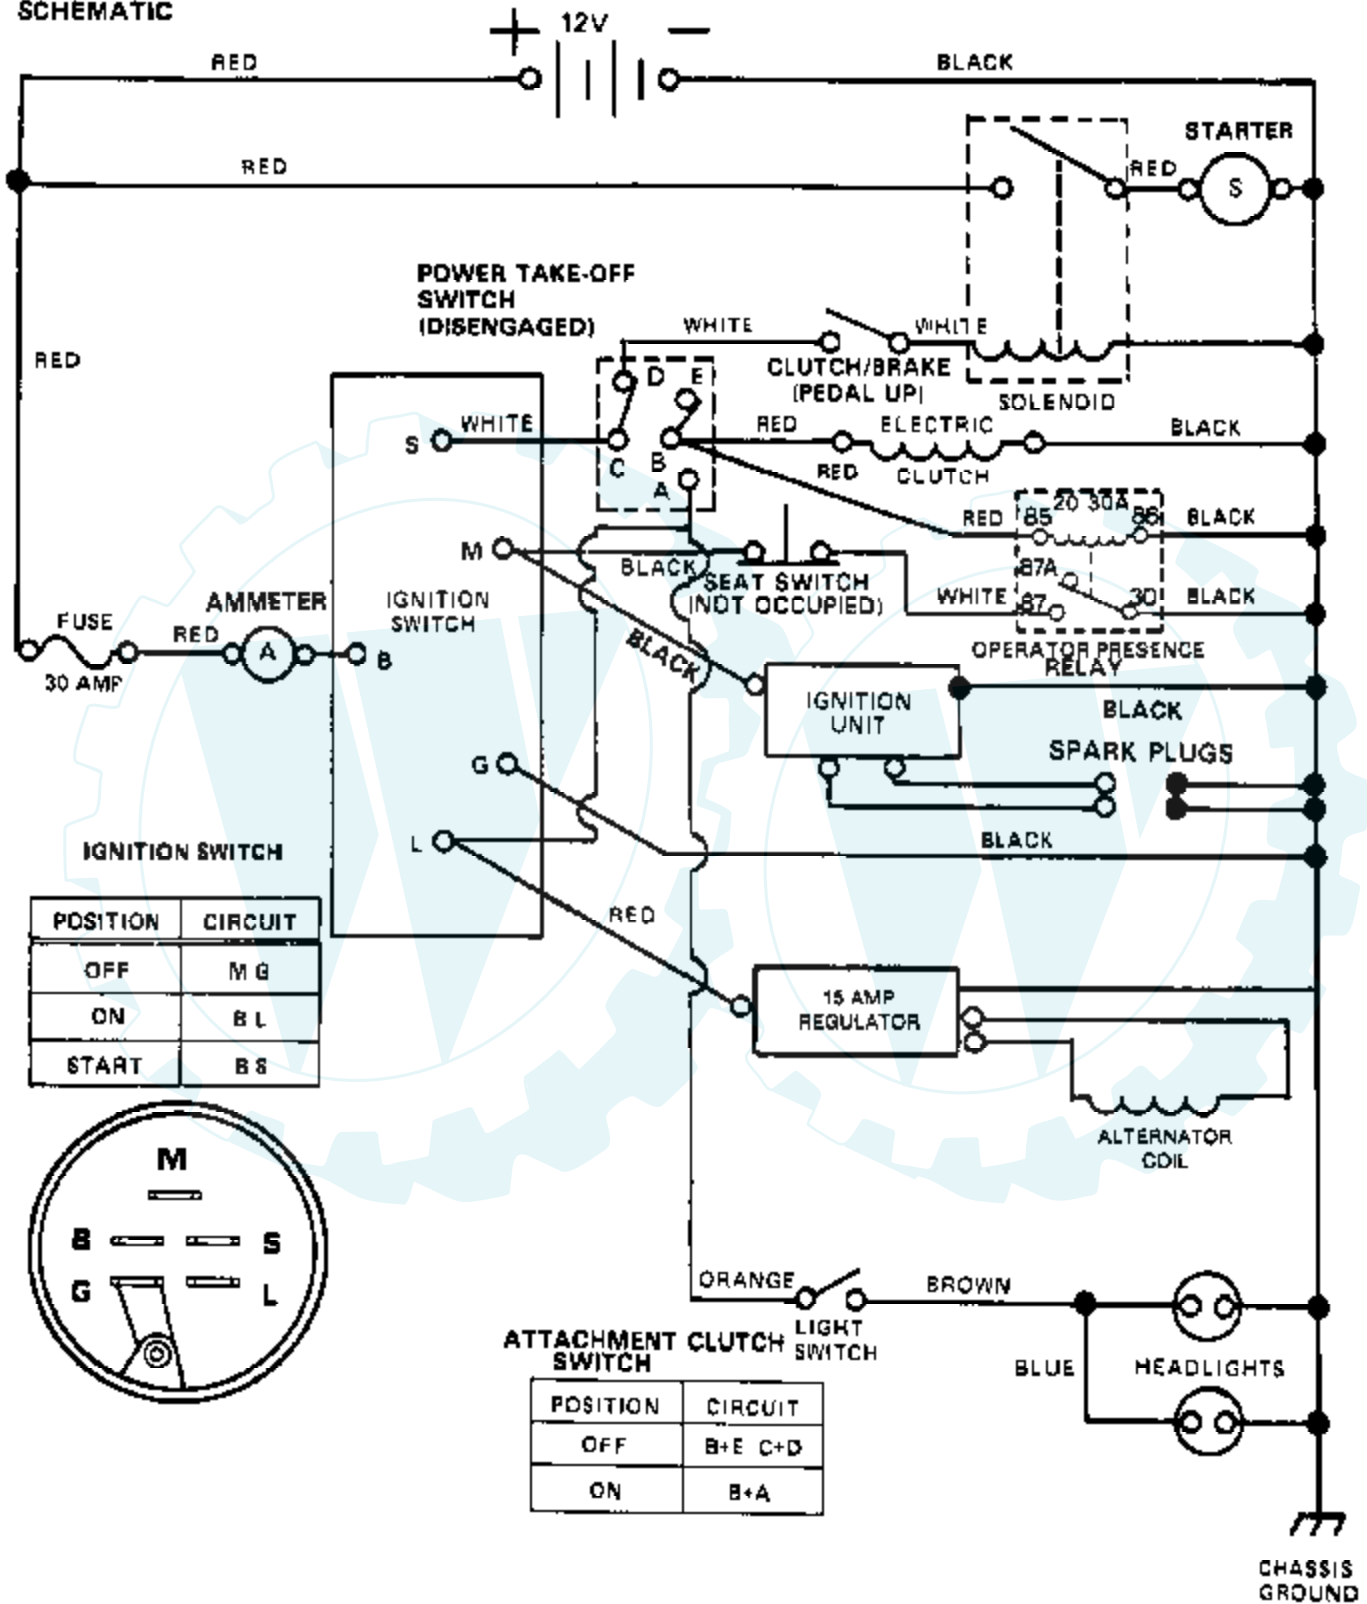

ROPER GT TRACTOR—MODEL NUMBERS GTK181AR AND GTK181AT

SCHEMATIC