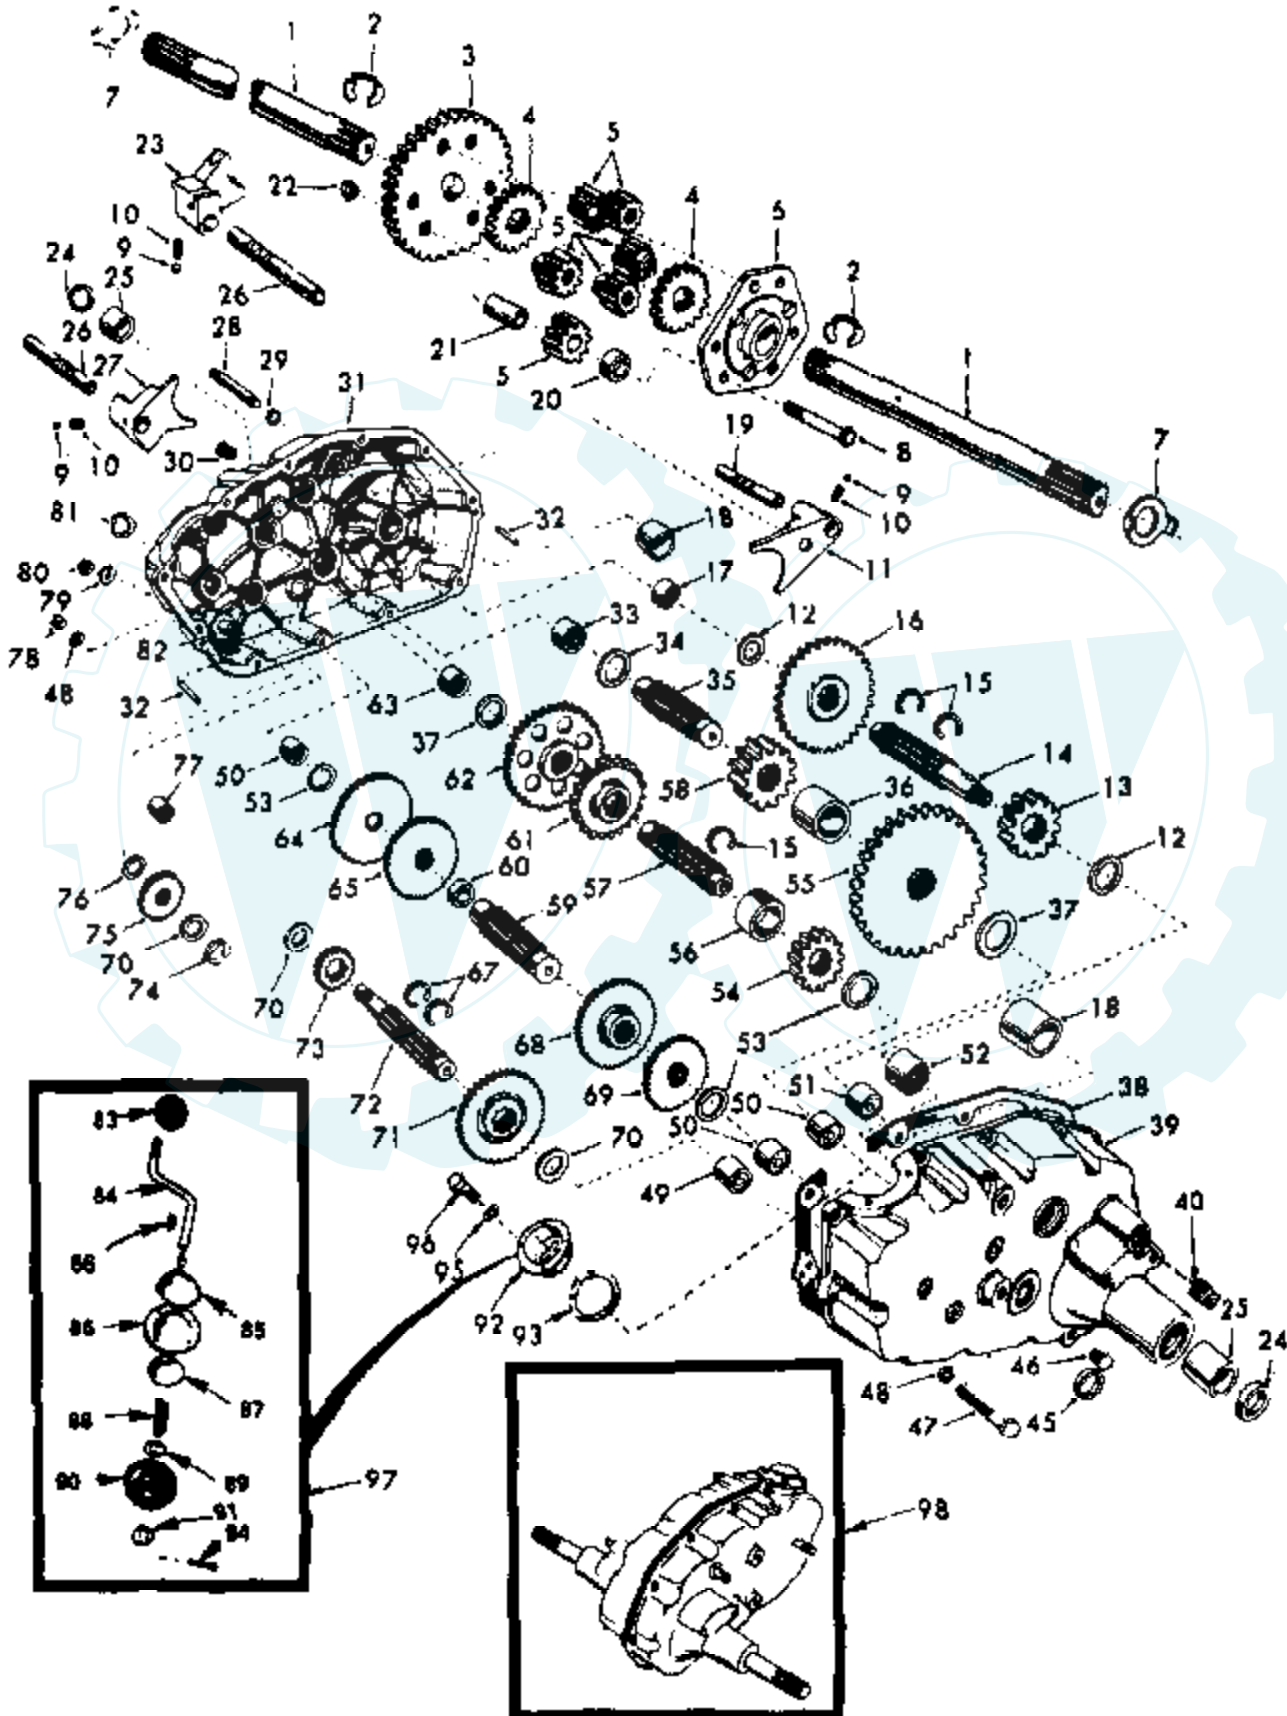

**ROPER GT TRACTOR—MODEL NUMBERS GTK181AR AND GTK181AT
TRANSAXLE**

Ref #	Part Number	Qty	Description
1	4197R		SHAFT.AXLE.T
2	5845R		SUB= 12000034
3	4199R		FINAL GEAR T
4	4216R		DIFF GEAR T
5	4215R		DIFF PINION T
6	4217R		DIFF CARRIER T
7	6256H		WASHER T
8	74020652		BOLT
9	7392M		SUB= 100482K
10	6272H		SUB= 145359
11	4985R		SHIFT FORK T
12	6266H		WASHER .T
13	4212R		RED PINION T
14	4196R		GEAR SHAFT T
15	6276H		SNAP RING T
16	633A63		GEAR T
17	8118M		"T, BEARING"
18	8740H1		BEARING
19	6217H		SUB= 122238X
20	4218R		SPACER T
21	6252H1		PINION RS
22	7810H		GRIPCO NUT
23	4986R		SHIFT FORK T
24	7393R		OIL SEAL STD
25	992R1		BRNG. T
26	6216H		SHAFT T
27	6262H		FORK T
28	101416X		SHIFT SHAFT GTV
29	6269H		SEAL T
30	5855H		VALVE M
31	105406X		SUB= 122162X
32	6277H		PIN T
33	4225R		NEEDLE BRNG T
34	7396H		RACE T
35	4198R		GEAR SHAFT T
36	4200R		SUB= 532004200
37	7395H		RACE T
38	6275H		SUB= 121878X
39	105402X		SUB= 122163X
40	13060400		SUB= 13320400
45	6271H		SEAL T
46	13060200		SUB= 13020200
47	74780524		HEX BOLT
48	10140500		SUB= 10040500
49	4895H		"TI, BEARING"
50	4222R		NEEDLE BRNG T
51	1529R		NEEDLE BRNG T
52	8119M		"STD, BEARING"
53	4220R		BRNG RACE
54	4209R		RED PINION T
55	4213R		RED GEAR T
56	4442R		PINION SPACER T
57	4195R		GEAR SHAFT T
58	4214R		FINAL PINION T
59	4194R		GEAR SHAFT T
60	7528R		SPACER T
61	4208R		RED PINION T
62	4207R		RED GEAR T