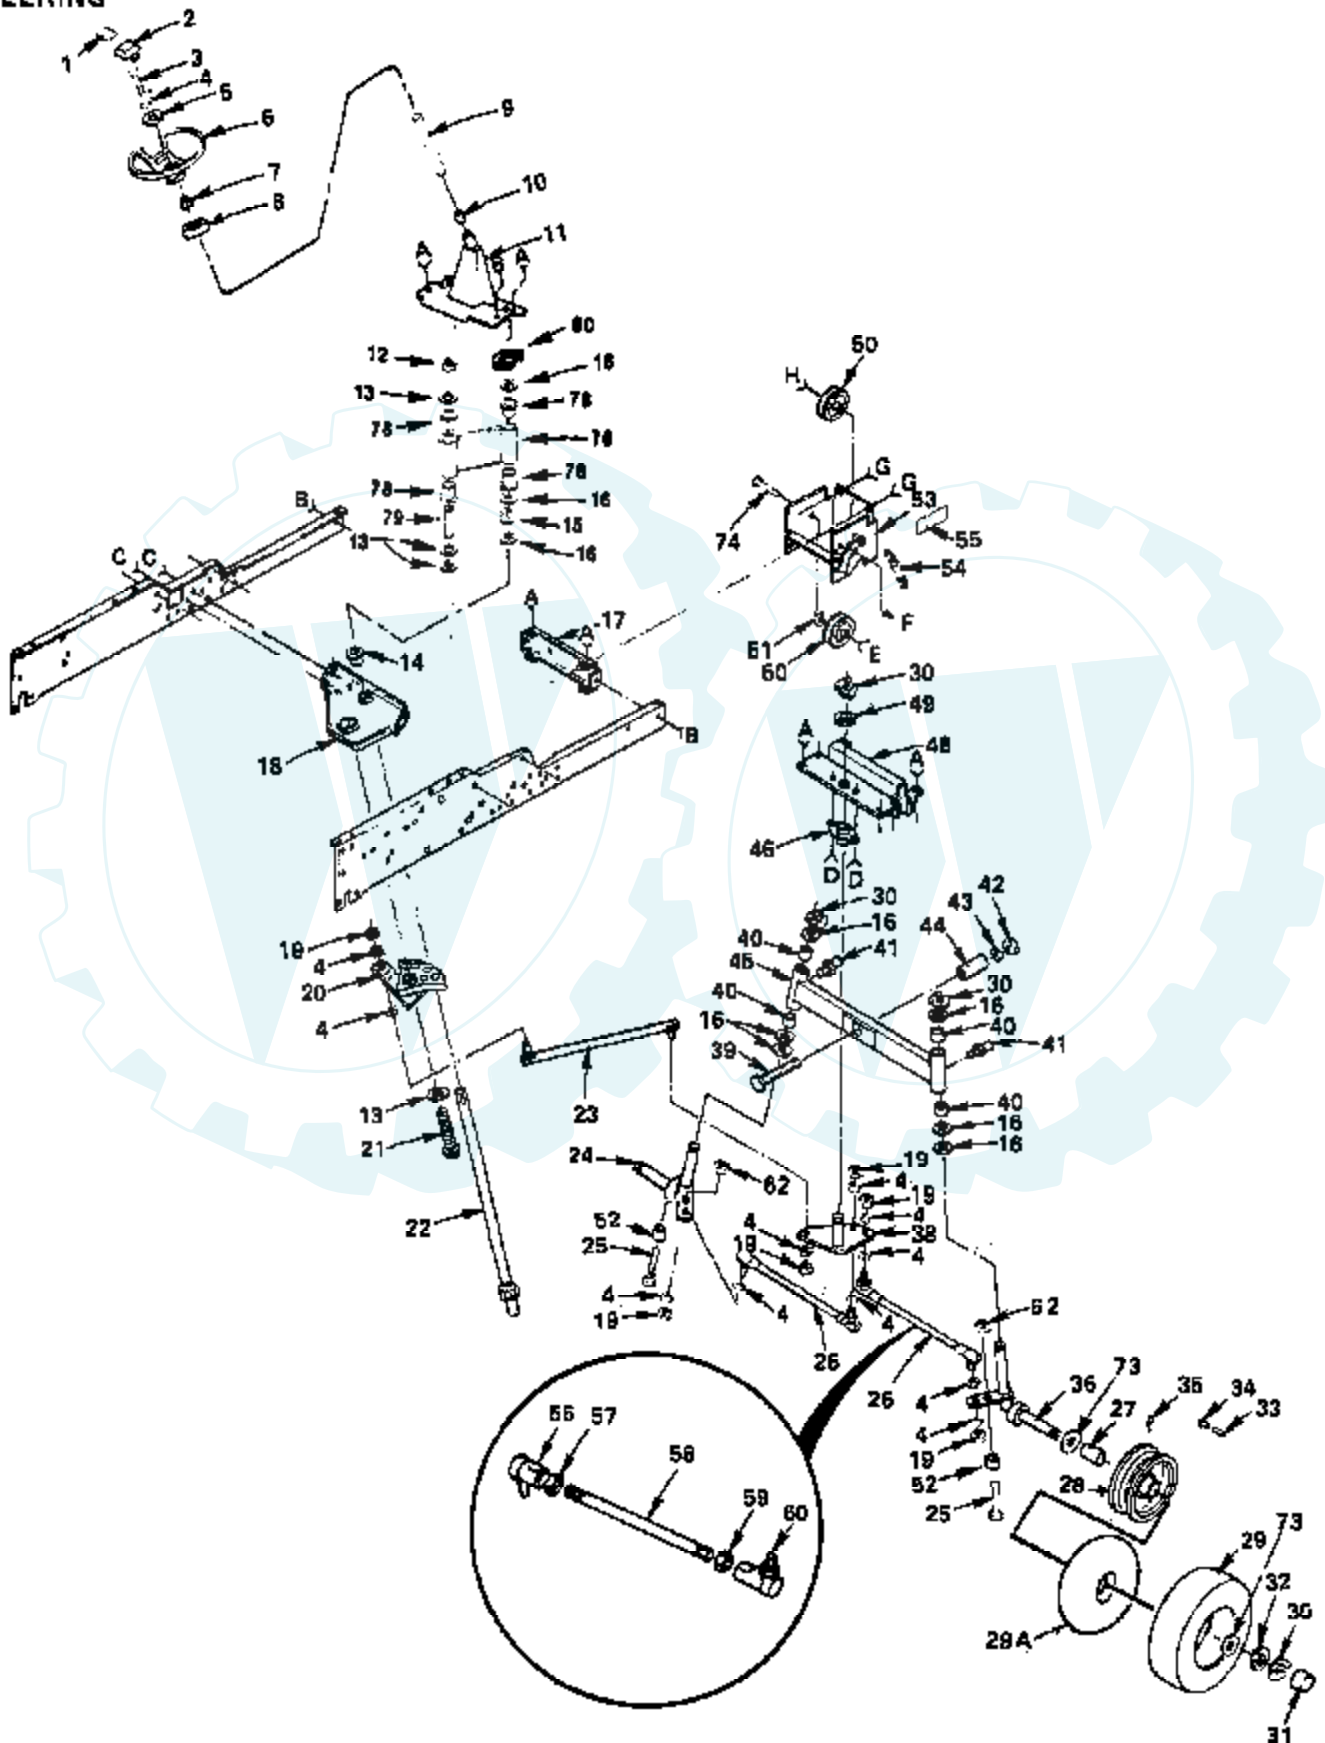

ROPER GT TRACTOR—MODEL NUMBERS GTK181AR AND GTK181AT

STEERING

Ref #	Part Number	Qty	Description
1	104590X		DECAL - STEERING WHEEL
2	100710L		INSERT-WHEEL LT
3	74780616		BOLT
4	10040600		LOCKWASHER
5	19133808		WASHER T
6	100713N		SUB= 150547
7	100711L		ADAPTER LT
8	106943X		SPACER LT
9	108540X		TUBE
10	9038R		"T, BEARING"
11	101274N		SUPPORT ASSY T
12	73680800		NUT LTV
13	19172610		WASHER GT
14	104239X		"FLANGE GT, BEAR."
15	12000034		KLIP RING
16	6266H		WASHER .T
17	5213J		FRAME BRACKET GT
18	102439X		SUB= 144668
19	73610600		SUB= 7810H
20	120424X		SECTOR T
21	74780880		BOLT T
22	104591X		SHAFT STEERING GT
23	110497X		LINK.DRAG.T
24	106046X		SPINDLE ASSY T
25	74520632		BOLT, HEX 3/8 - 16 X 2
26	109849X		TIE ROD T
27	9040H		"FLANGE, BEARING"
28	106228X		SUB= 106228X417
29	3938R		SUB= 122075X
29A	8134H		TUBE.16X6.5/7.5-8
30	12000029		RING
31	104757X		HUB CAP
32	19252016		SUB= 121749X
33	59192		VALVE CAP
34	65139		VALVE STEM LT
35	278H		FITTING LT
36	106045X		SPINDLE RH T
38	108137X		"T, BELLCRANK"
39	74781044		BOLT
40	1309H		BRNG. T
41	6855M		ZERK M
42	73221000		NUT X
43	10041000		WASHER
44	5298J		SUB= 136518
45	674A243		AXLE ASSEMBLY
46	5292J		SUB= 140342
48	5284J		AXLE BRACKET T
49	19292016		WASHER
50	677A451		IDLER-INSIDE T
51	19132007		WASHER T
52	110946X		STOP T
53	120542X		IDLER BRKT T
54	7190J		SPRING
55	108367X		DECAL T
56	8922R		SUB= 109851X
57	73700600		NUT
58	7919J		SUB= 121159X
59	73360600		NUT