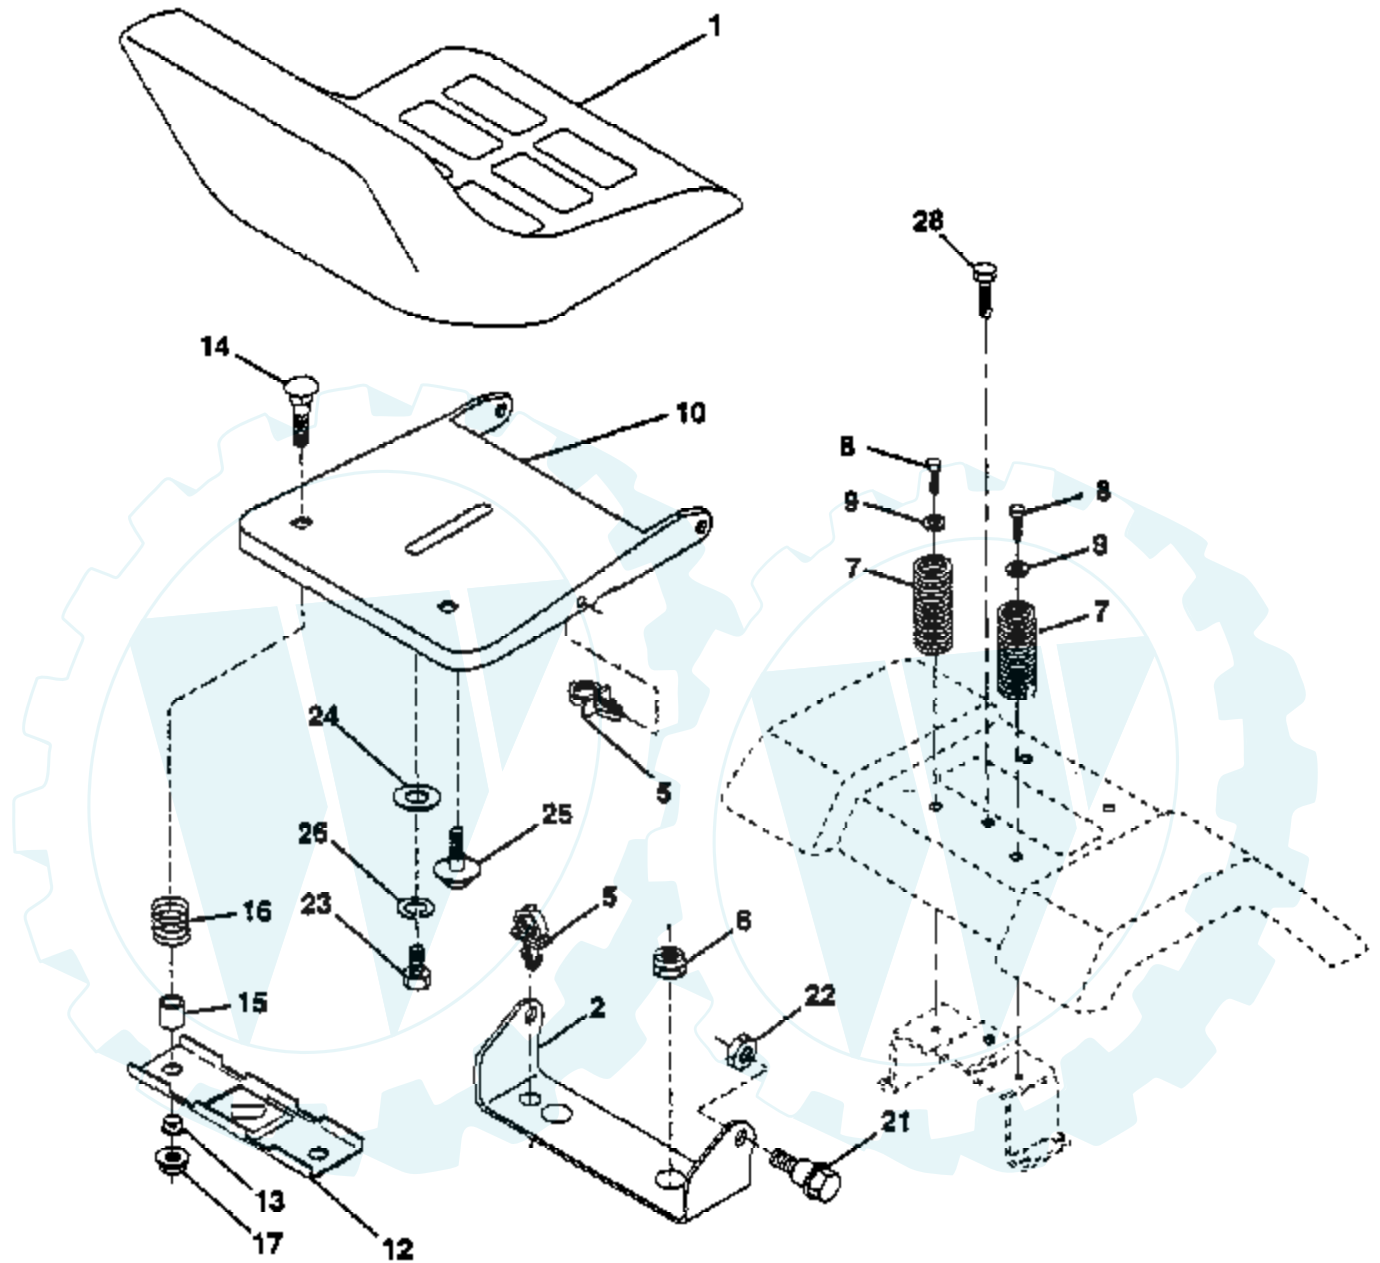

Ref #	Part Number	Qty	Description
61	778208		GEAR, SPUR, 31T
65	780139		WASHER
66	776274		SHAFT INPUT
67	776313		SHAFT BRAKE
71	788069		SEAL SQUARE CUT
71A	792145		PUSHNUT
72	792074		PLUG, THRDED, 9/16-18
79	792144		SPRING
81	786081		CHAIN, ROLLER
82	786082		SPROCKET 9T
83	786123		SPROCKET 18T (REV)
84	786131		BEARING CAP
87	788042		OIL SEAL 3/4
88	780119		BEARING BALL
89	780050		BEARING BALL
90	788067B		GREASE BENTONITE, 32 OZ.
96	780084		BEARING THRUST
97	780051		WASHER THRUST
98	780165		WASHER
99	788077		"O" RING
100	780166		WASHER CUPPED
101	774833		CARRIER DIFF THREADED HOLES
102	774834		CARRIER DIFF
103	792020		SCREW, 1/4-20 X 2-1/4
104	792006		WASHER LOCK 1/4
105	780153		WASHER
106	786144		SLEEVE
107	780152		BEARING NEEDLE
108	780150		BEARING NEEDLE
109	792001		"O" RING
110	786142		SLEEVE STEPPED
111	788071		RING SQ CUT
112	780168		BEARING NEEDLE CAPPED
113	786143		SLEEVE STEPPED
114	780151		BEARING NEEDLE CAPPED
115	786145		SLEEVE STEPPED
116	788070		RING SQ CUT
117	780031		BEARING NEEDLE
150	510334		GASKET ELIMINATOR

18 HP 44" TRACTOR -- MODEL NUMBER GT4418A

SEAT