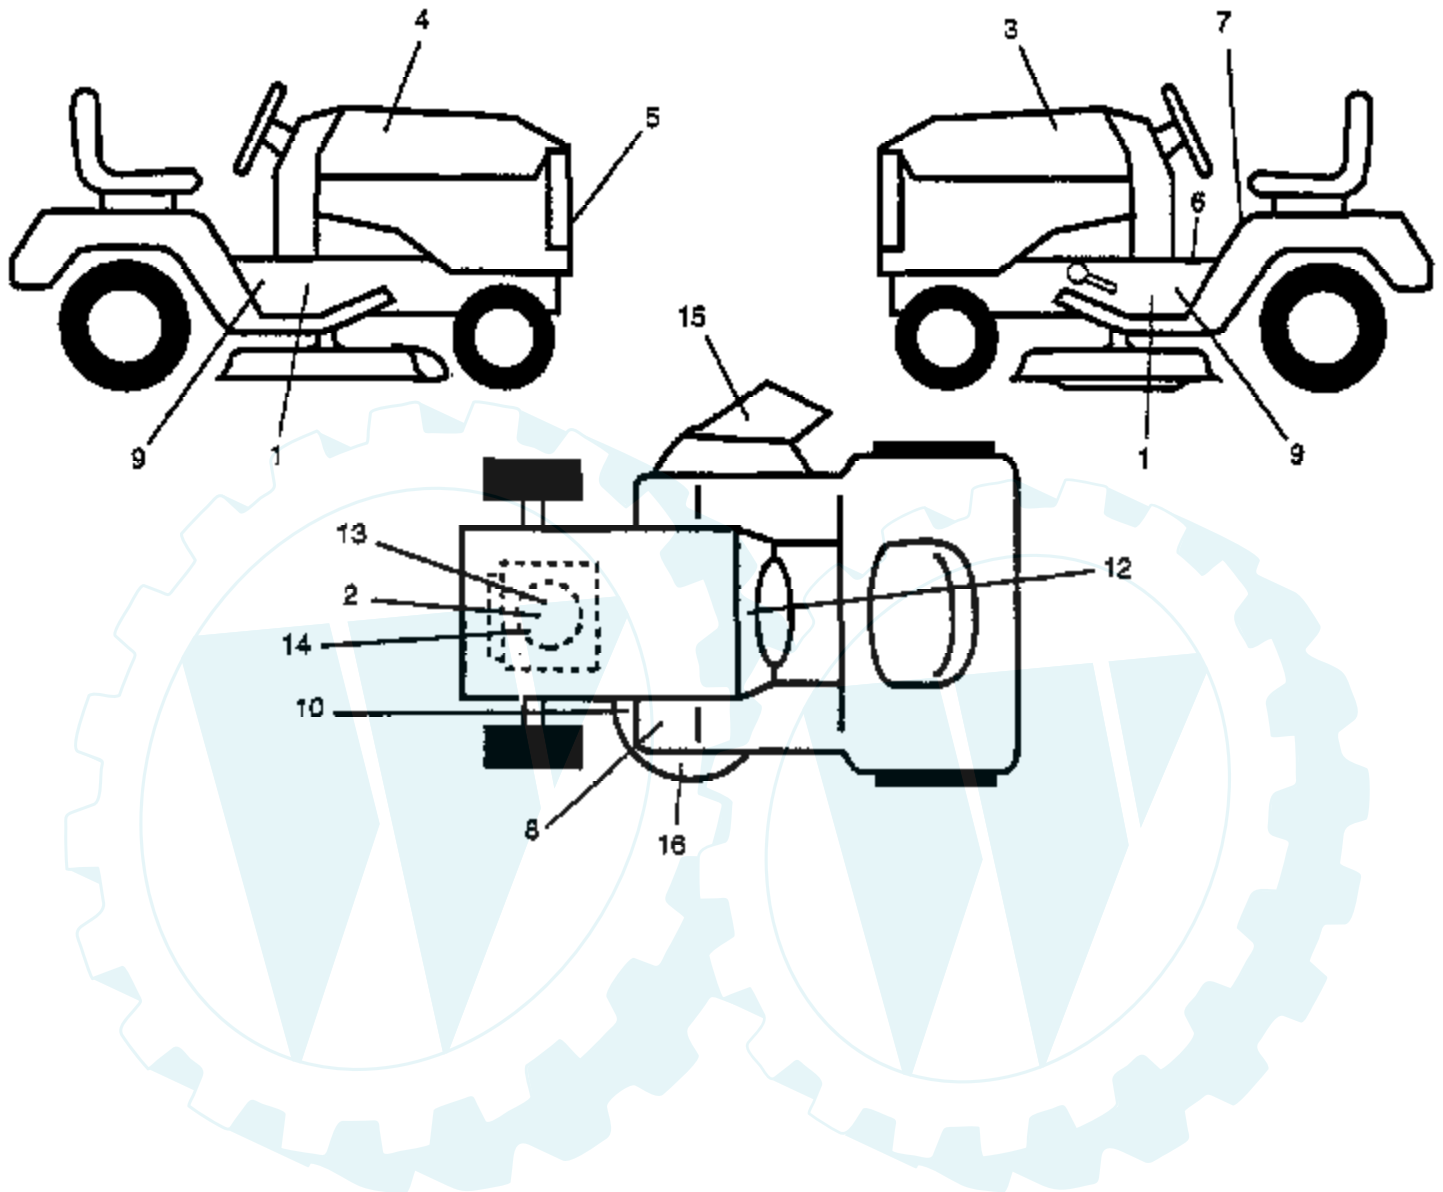

18 HP 44" TRACTOR - - MODEL NUMBER GT4418A

DECALS

Ref #	Part Number	Qty	Description
1	143303		SUB= 272270
2	135429		DECAL.ENG.272757
3	143215		DECAL HD LH
4	143214		DECAL HD RH
5	143219		DECAL LOGO GRILLE
6	140837		DECAL BRAK PARK
7	141898		DECAL CAUT FEND
8	141897		DECAL CLUT/BRAKE
9	143224		DECAL CHASSIS YT
10	139346		"DECAL.V.BELT.44""
12	141901		DECAL INST OP DAS
13	139443		DECAL.ENG.272101
14	139697		SUB= 272629
15	141872		DECAL DANGER CT/F
16	143221		DECAL DECK MULCH
	143478		MANUAL.O.GT4418A
	143479		MANUAL.O.GT4418A
	138311		DECAL HANDLE LIFT
	TA321		55LB. WHEEL WTS.
	TR69		48" DOZER BLADE
	LSB42		SNOW THROWER
	TR01		GRADER BLADE
	TX11		SLEEVE HITCH