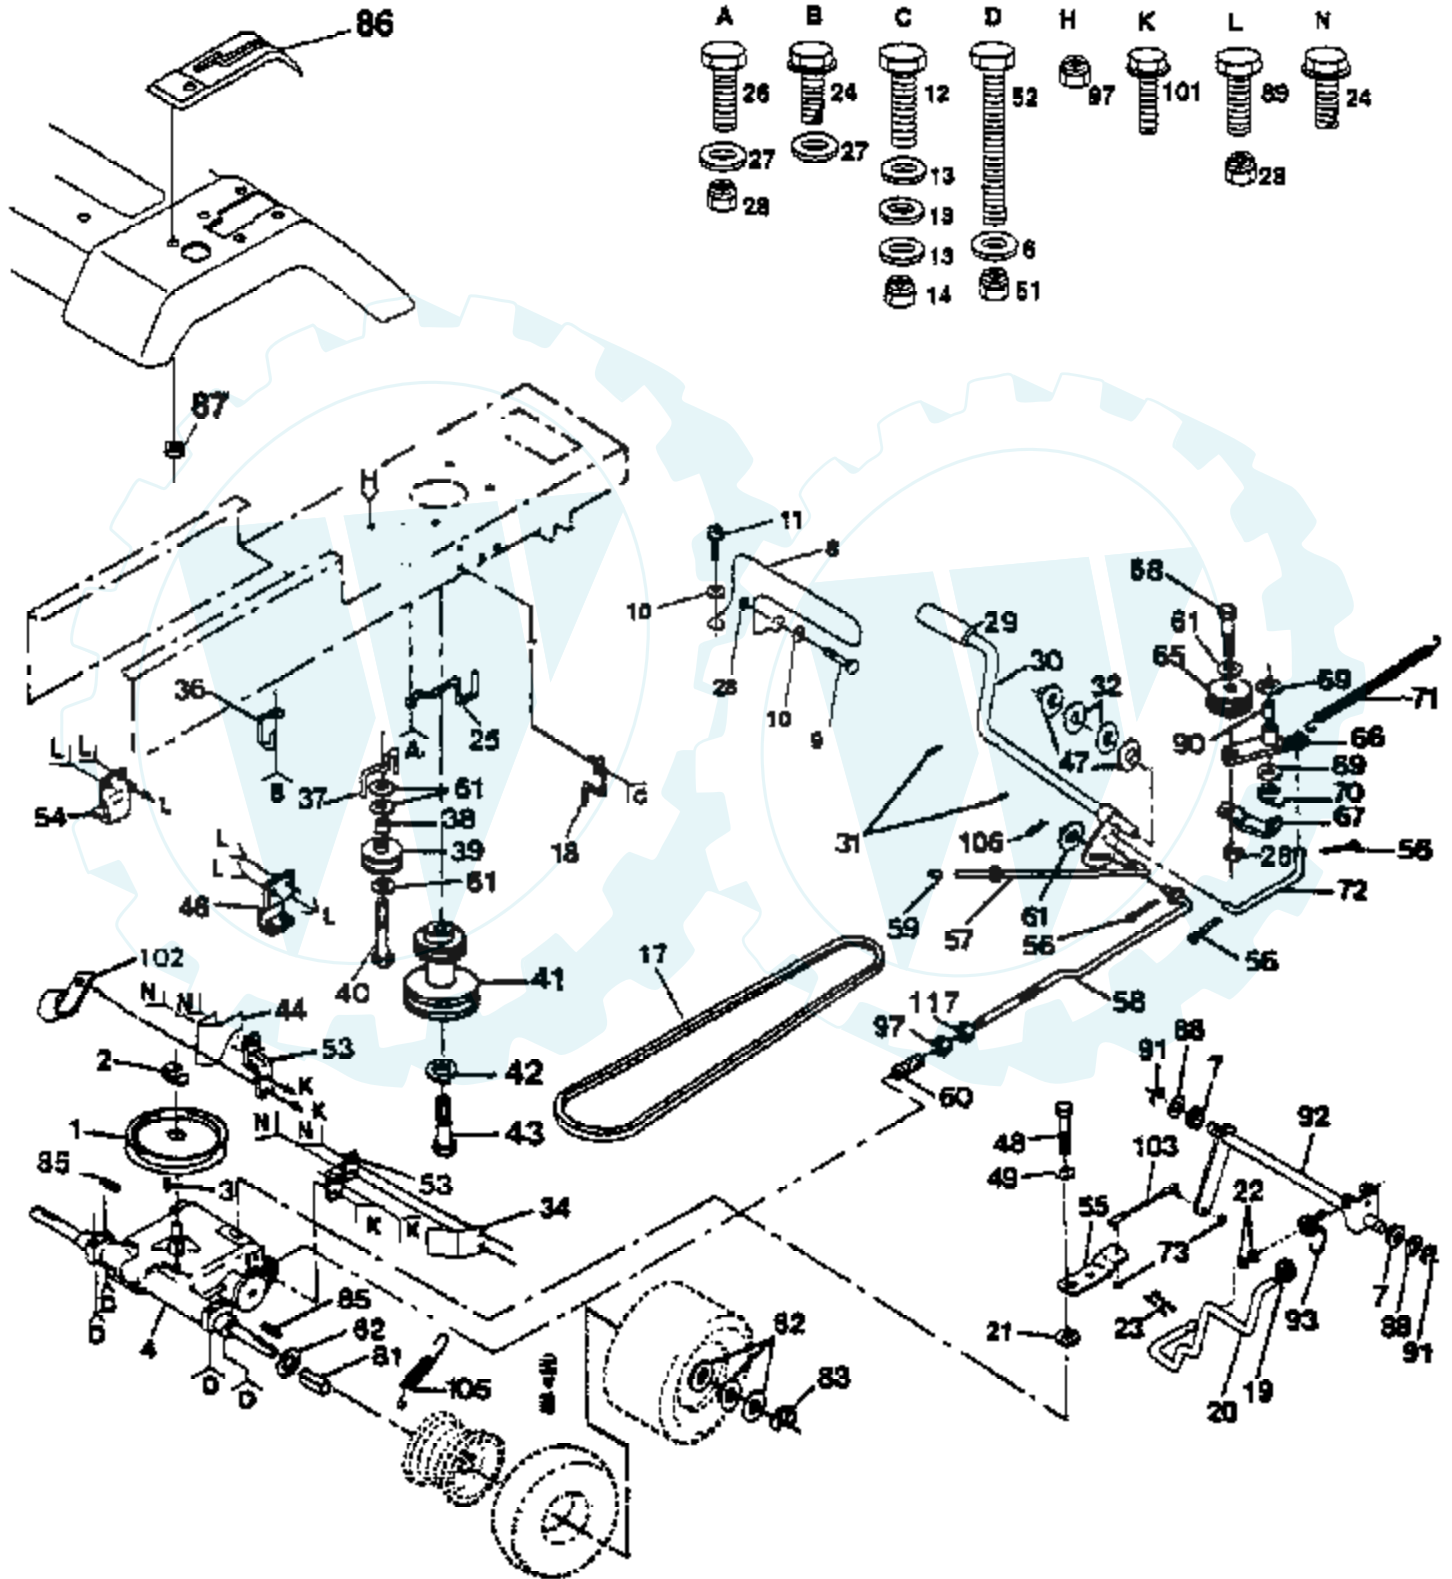

18 HP 44" TRACTOR - - MODEL NUMBER GT4418A

DRIVE

Ref #	Part Number	Qty	Description
1	121327X		PULLEY TRANSAXLE
2	12000004		RING
3	2228M		SUB= 2228M1
4	138788		TRANSAX. PRLES.
6	19111216		WASHER M
7	71208		BUSHING
8	135029		MUFFLER GUARD
9	72110608		BOLT D
10	19131616		WASHER HYT
11	17490616		SCREW GTV
12	74760620		SUB= 74780620
13	19132012		WASHER
14	73800600		NUT
17	123796X		BELT.GRDRV.94.75
18	134683		KEEPER BELT ENG
19	106933X		KNOB T (1/2-HOLE)
20	123781X		SUB= 141002
21	105701X		WASH-SHFT PLT LT
22	19171216		WASHER
23	76020416		PIN COTTER 1/8
24	17490612		SCREW
25	129921		KEEPER.BELT.ENG.L
26	74760616		BOLT
27	19131312		WASHER
28	73680600		SUB= 73690600
29	8883R		PEDAL COVER T
30	122424X		SUB= 149001
31	1572H		SUB= 2882J
32	19211616		WASHER LT
34	123792X		"KEEPER,BELT RH"
36	140312		KEEPER BELT CNTSP
37	109070X		BELT KEEPER LT
38	4470J		SPACER T
39	123674X		PULLEY.IDLER.FLAT
40	74760644		BOLT
41	140186		PULLEY.ENGINE
42	10040700		LOCKWASHER
43	71170764		BOLT
44	123791X		KEEPER BELT LH
46	123776X		BRKT TRANS RH
47	120183X		NYLON BEARING
48	71040412		SUB= 74550412
49	19091216		WASHER PM
51	73800500		NUT
52	74780544		BOLT HEX
53	123787X		STRAP TORQUE
54	123780X		BRKT TRANS LH
55	123794X		"ARM,SHIFT"
56	76020412		COTTER PIN
57	133261		BRAKE PARK ROD
58	123786X		ROD BRAKE
59	71673		PLUNGER CAP T
60	126909X		"SPRING,ROD BRAKE"
61	19131316		WASHER
62	123800X		WASHER
65	127783		SUB= 139245
66	123789X		ARM IDLER
67	123205X		RETAIN BELT