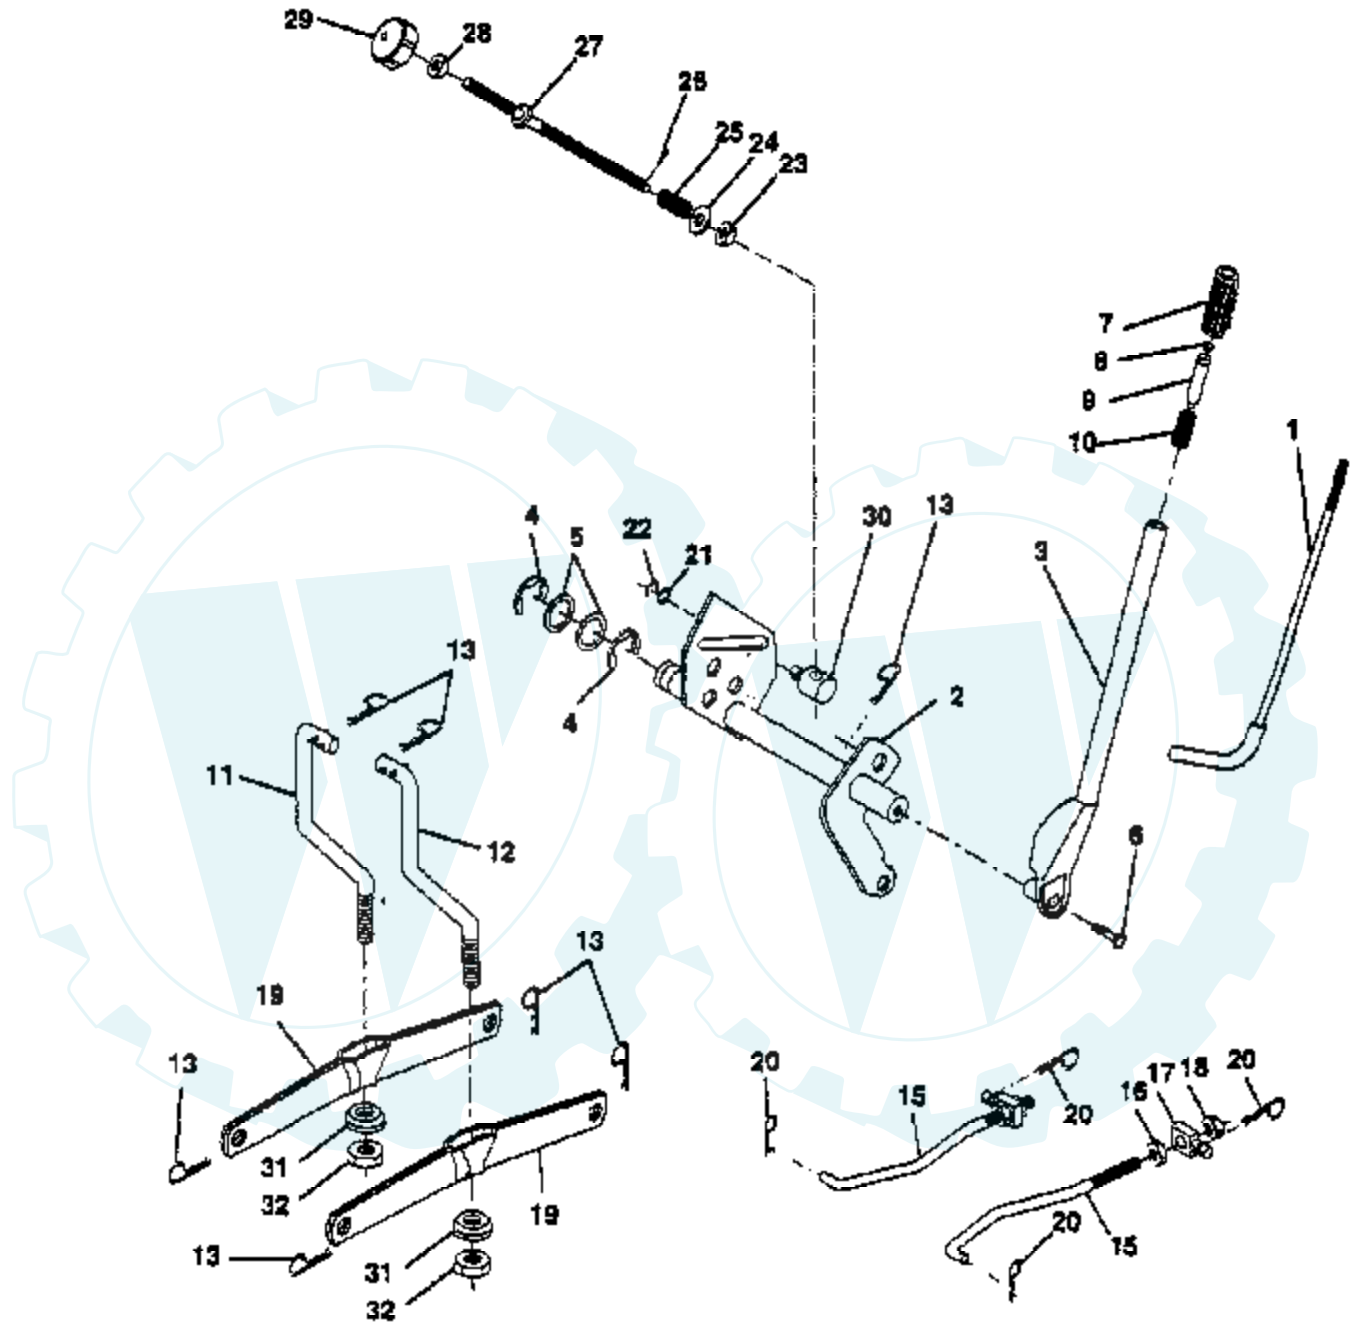

18 HP 44" TRACTOR - - MODEL NUMBER GT4418A

ENGINE

Ref #	Part Number	Qty	Description
1	137214		CONTROLTHROTTL
2	17720410		SCREW LT
3	422707		ENGINE B&S 18HP
4	73510600		NUT
5	2751R		CLIP T
6	8545J		SUB= 272250
7	10040400		LOCKWASHER
8	74780412		SUB= 74780414
9	13280336		PIPE NIPPLE LT
10	13200300		ELBOW
11	132779		CHOKE CONTROL
13	108373X		MUFFLER HYT
14	11050600		LOCKWASHER
15	73610600		SUB= 7810H
16	100229L		EXHAUST TUBE T
17	11050600		LOCKWASHER
18	17490624		SCREW LT
20	141291		TANK FUEL 1.9 NAT
21	123487X		HOSE CLAMP
22	140527		CAP ASM FUEL
23	109227X		PAD IDLER TI
24	106082X		PAD-SPACER LT
25	3645J		BUSHING OUTLET T
26	139277		STEM.TANK.FUEL
27			CHECK WITH SUPPLIER
28	8543R		FUEL LINE T
29	137180		SUB= 532137180

18 HP 44" TRACTOR - - MODEL NUMBER GT4418A

MOWER LIFT

Ref #	Part Number	Qty	Description
1	121006X		LEVER ROD LT
2	140673		SHAFT LIFT W/IND
3	121002X		SUB= 123096X
4	12000022		E-RING
5	19292016		WASHER
6	74780624		"BOLT,HEX"
7	109413X		GRIP
8	124526X		SUB= 125925X
9	122364X		SUB= 125925X
10	2876H		SPRING T
11	141047		LINK LIFT LH
12	141048		LINK LIFT RH
13	4939M		SUB= 85902
15	127218		LINK.FRONT
16	73350800		NUT
17	130171		TRUNION
18	73800800		NUT.LK.W/WSH.1/2.
19	139868		ARM SUSP REAR
20	3146R		RETAINER.SPRING
21	19151216		WASHER
22	12000037		KLIP RING
23	110807X		NUT T
24	19131016		WASHER
25	2876H		SPRING T
26	76020308		SUB= 3145
27	110729X		ROD LIFT LT
28	73350600		NUT
29	138057		KNOB INF 3/8-16
30	110810X		TRUNION LT
31	140302		BEARING PVT LH
32	73810600		NUT.LOCK.3/8-24

WHEELS & TIRES

Ref #	Part Number	Qty	Description
1	59192		VALVE CAP
2	65139		VALVE STEM LT
3	278H		FITTING LT
4	106230X		SUB= 122075X
4A	140183		TIRE.R.23X9.5-12
5	59904		TUBE.5.3/4.5/6
5A	7154J		TUBE.23X8/10-12
6	106228X551		"RIM ASM FRT 8""
6A	106277X551		SUB= 124074X551
7	104757X		HUB CAP
8	9040H		"FLANGE, BEARING"