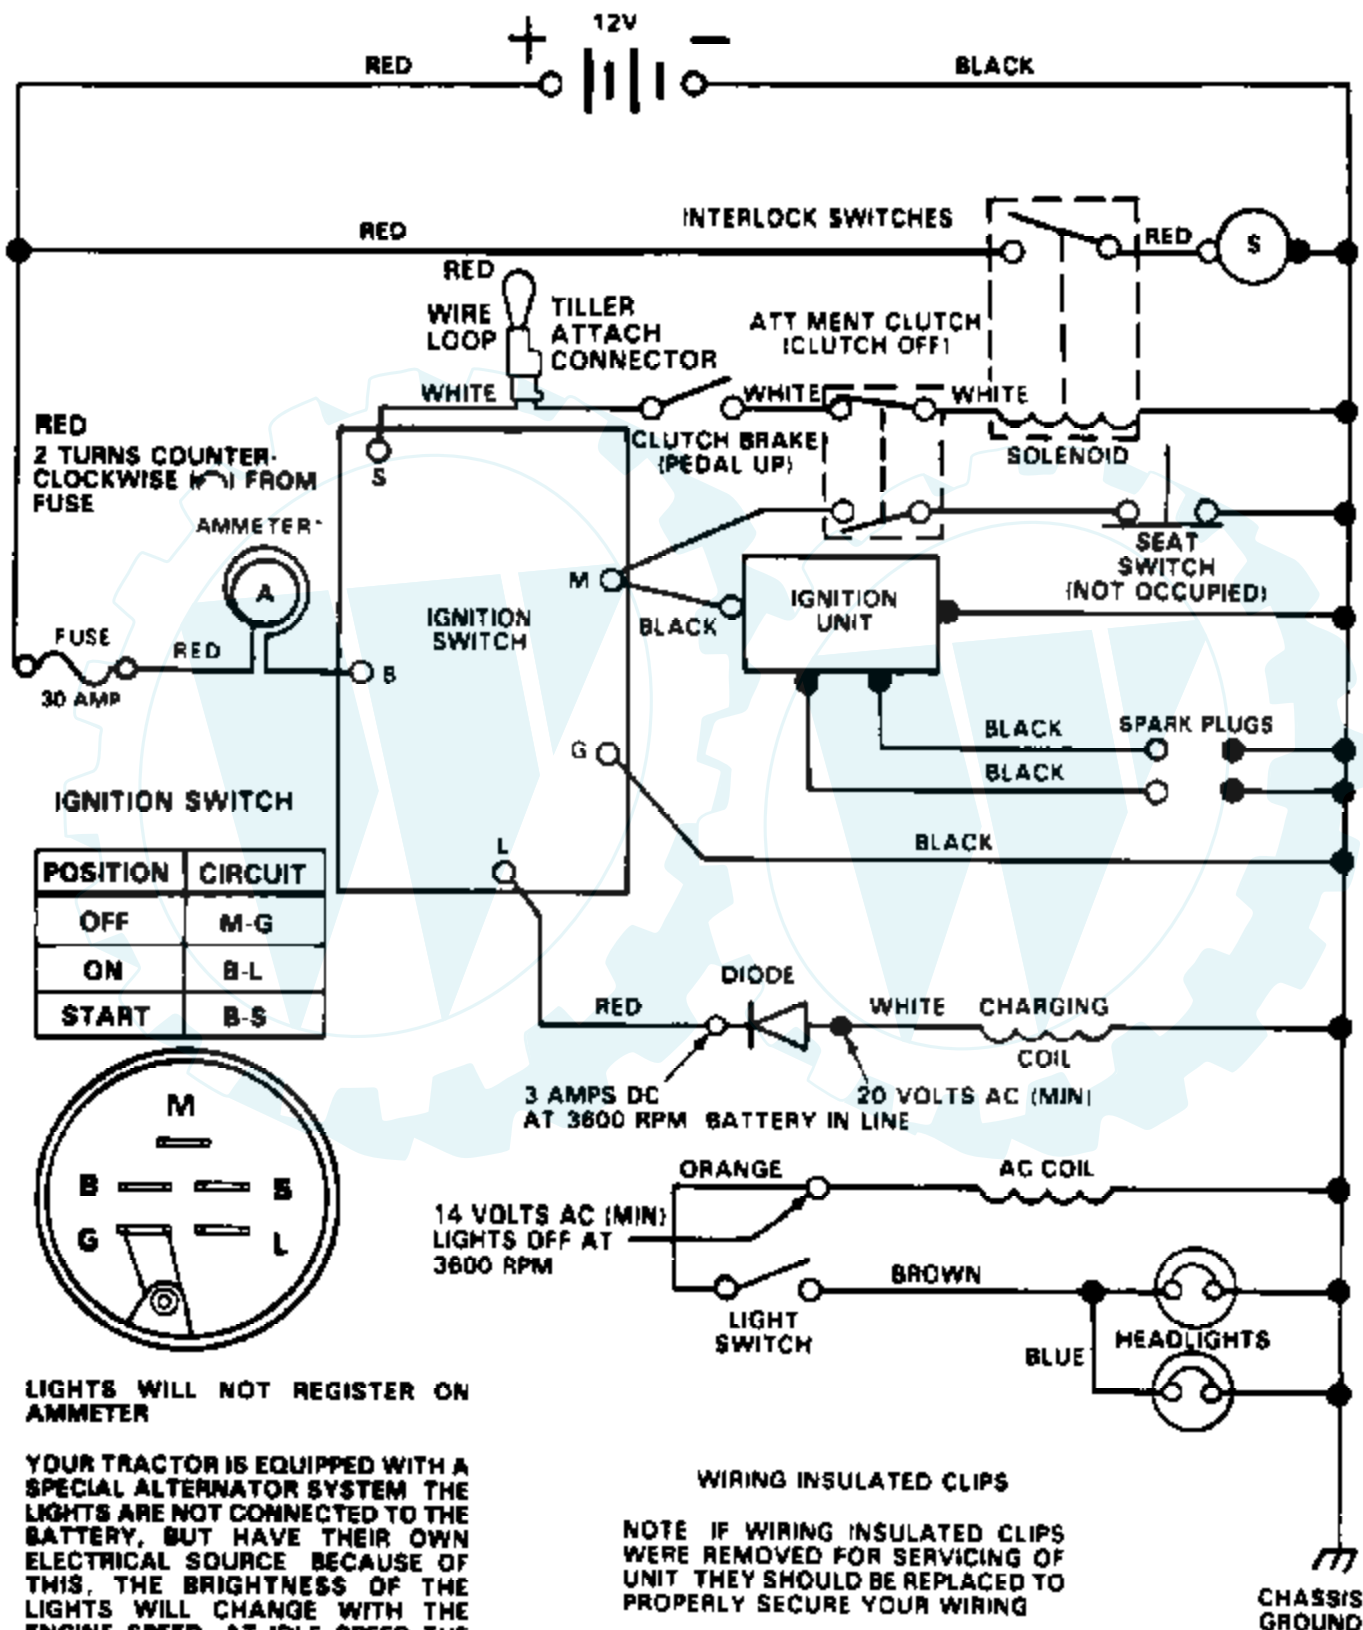

44" RIDING GARDEN TRACTOR - - MODEL NUMBER GT2500AR

SCHEMATIC

LIGHTS WILL NOT REGISTER ON AMMETER

YOUR TRACTOR IS EQUIPPED WITH A SPECIAL ALTERNATOR SYSTEM THE LIGHTS ARE NOT CONNECTED TO THE BATTERY, BUT HAVE THEIR OWN ELECTRICAL SOURCE BECAUSE OF THIS, THE BRIGHTNESS OF THE LIGHTS WILL CHANGE WITH THE ENGINE SPEED AT IDLE SPEED THE LIGHTS WILL DIM. AS THE ENGINE IS SPEEDED UP, THE LIGHTS WILL BECOME THEIR BRIGHTEST

WIRING INSULATED CLIPS

NOTE IF WIRING INSULATED CLIPS WERE REMOVED FOR SERVICING OF UNIT THEY SHOULD BE REPLACED TO PROPERLY SECURE YOUR WIRING

*INDUCTIVE TYPE WIR COILED AS SEEN FROM BACK OF DASHBOARD