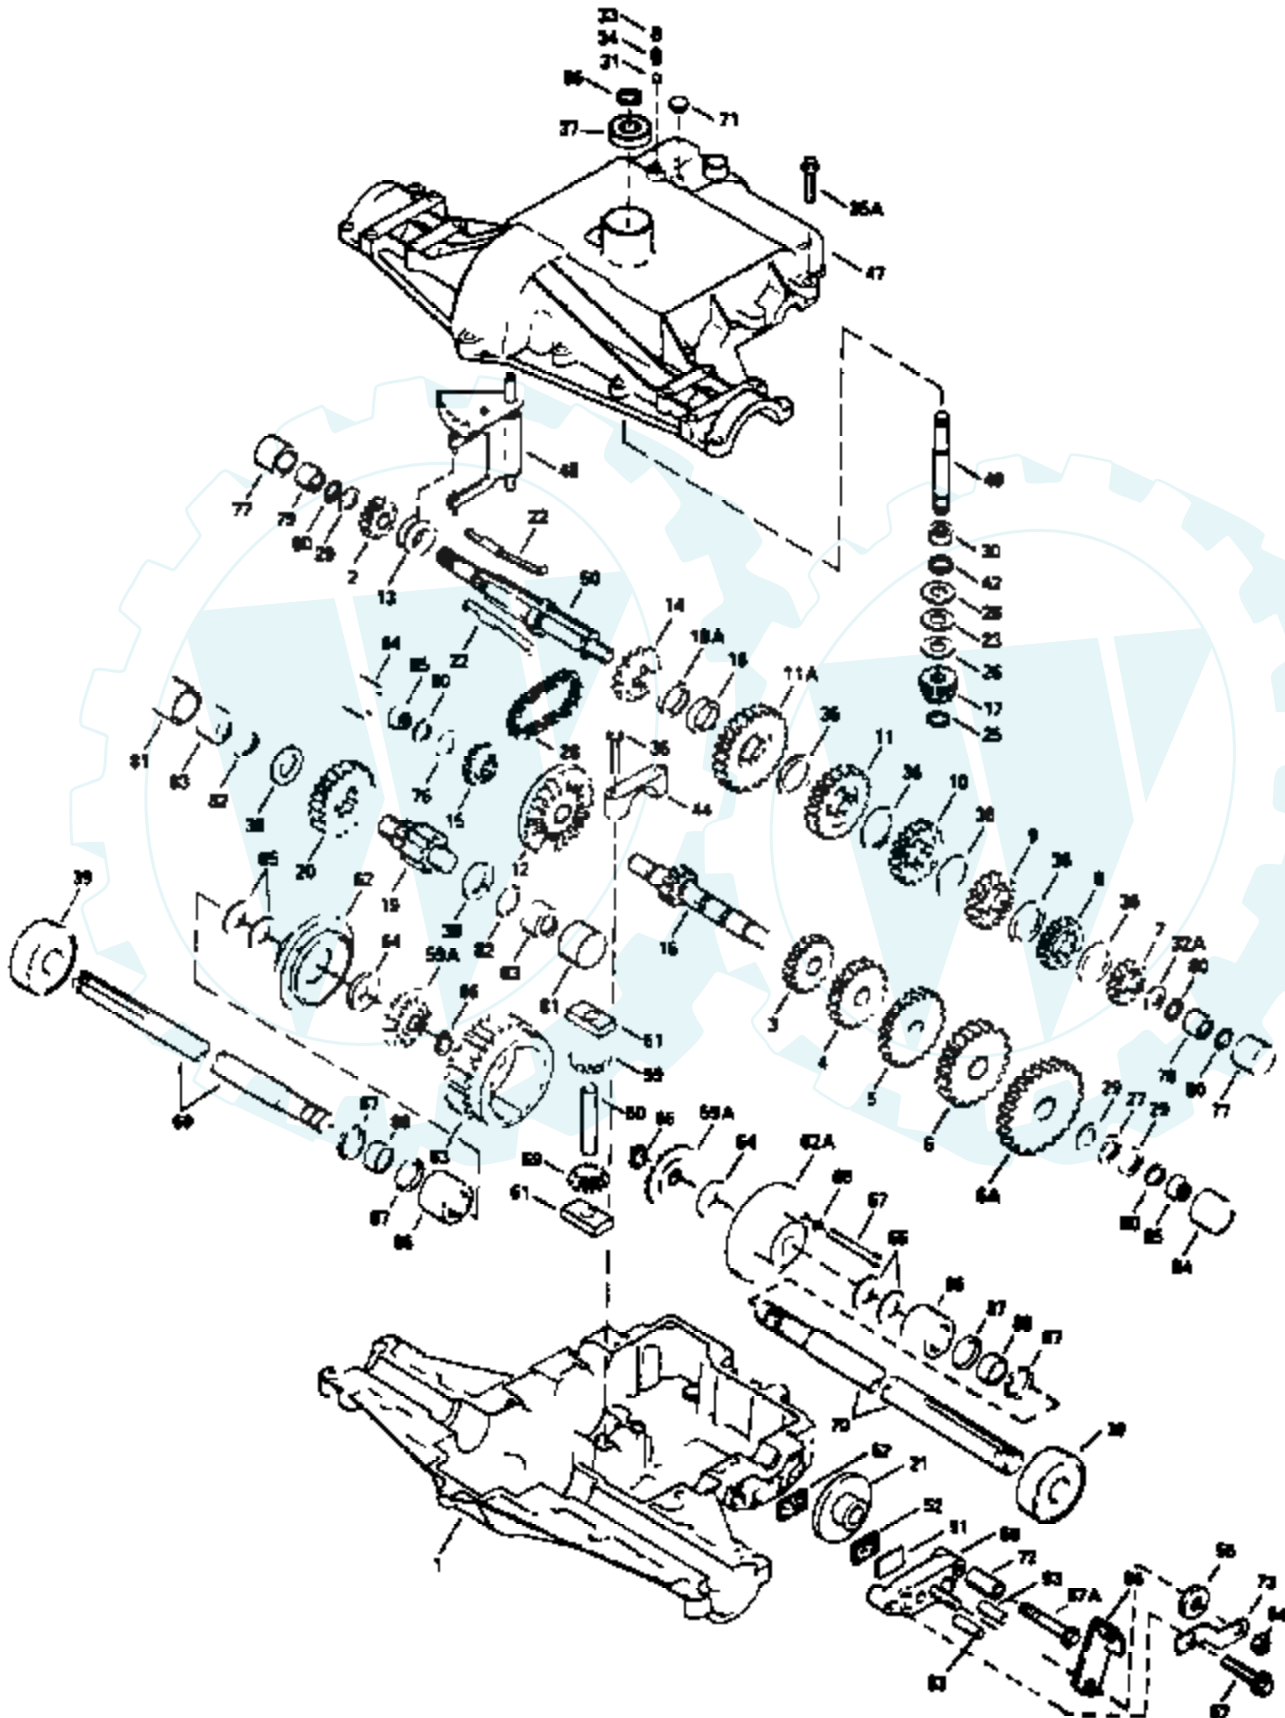

**44" RIDING GARDEN TRACTOR - - MODEL NUMBER GT2500AR
TRANSAXLE PEERLESS -MODEL NUMBER 143.820-010**

Ref #	Part Number	Qty	Description
1	770088		CASE TRANSAXLE
2	778253		GEAR, SPUR, 15T
3	778211		GEAR, SPUR, 12 TEETH
4	778199		GEAR, SPUR, 15T
5	778200		GEAR, SPUR, 20T
6	778202		GEAR, SPUR, 28T
6A	778208		GEAR, SPUR, 31T
7	778209		GEAR, SPUR, 19 TEETH
8	778203		GEAR, SPUR 22T
9	778205		GEAR, SPUR (30 TEETH)
10	778206		GEAR, SPUR (35 TEETH)
11	778207		GEAR, SPUR 37T
11A	778216		GEAR, SPUR (41 TEETH)
12	778246		GEAR BEVEL, 33T
13	784216		COLLAR SHIFT
14	786123		SPROCKET 18T (REV)
15	786082		SPROCKET 9T
16	776291		SHAFT COUNTER
17	778245		BEVEL PINION, 13T
18	786121		SPACER, .350/.340 THICK
19	776275		SHAFT, OUTPUT, 9T
20	778247		GEAR, OUTPUT, 35T
21	790043		DISK BRAKE
22	792123A		KEY
23	780084		BEARING THRUST
25	788040		RETAINING RING
26	780154		RACE, THRUST
27	780071		THRUST BEARING
28	786081		CHAIN, ROLLER
29	780072		WASHER THRUST
30	780155		BEARING NEEDLE
31	792077		BALL STEEL, 5/16" DIA.
32A	780109		WASHER, THRUST
33	792078		SCREW, 3/8-16 X 3/8"
34	792079		SPRING
35	792073		SCREW, 1/4-20 X 1-1/4
35A	792129		SCREW HEX HD 5/16-18 X 1-1/4
36	780108		WASHER THRUST
37	780119		BEARING BALL
38	780128		WASHER THRUST
39	780050		BEARING BALL
42	788042		OIL SEAL 3/4
44	786131		BEARING CAP
47	772098		COVER, TRANSAXLE
48	784342		ROD AND FORK ASSY SHIFT
49	776274		SHAFT INPUT
50	776273		SHAFT
51	790007		PLATE BRAKE PAD
52	790006		PAD BRAKE
53	786026		PIN DOWEL
54	792075		LOCKNUT 5/16-24
55	792076		WASHER, FLAT
56	790047		LEVER BRAKE
57	792073		SCREW, 1/4-20 X 1-1/4
57A	792085		SCREW FLNG HEX 1/4-20 X 2-1/4
58	790025		HOLDER BRAKE PAD
59	778197		PINION, 10T
59A	778198		GEAR BEVEL