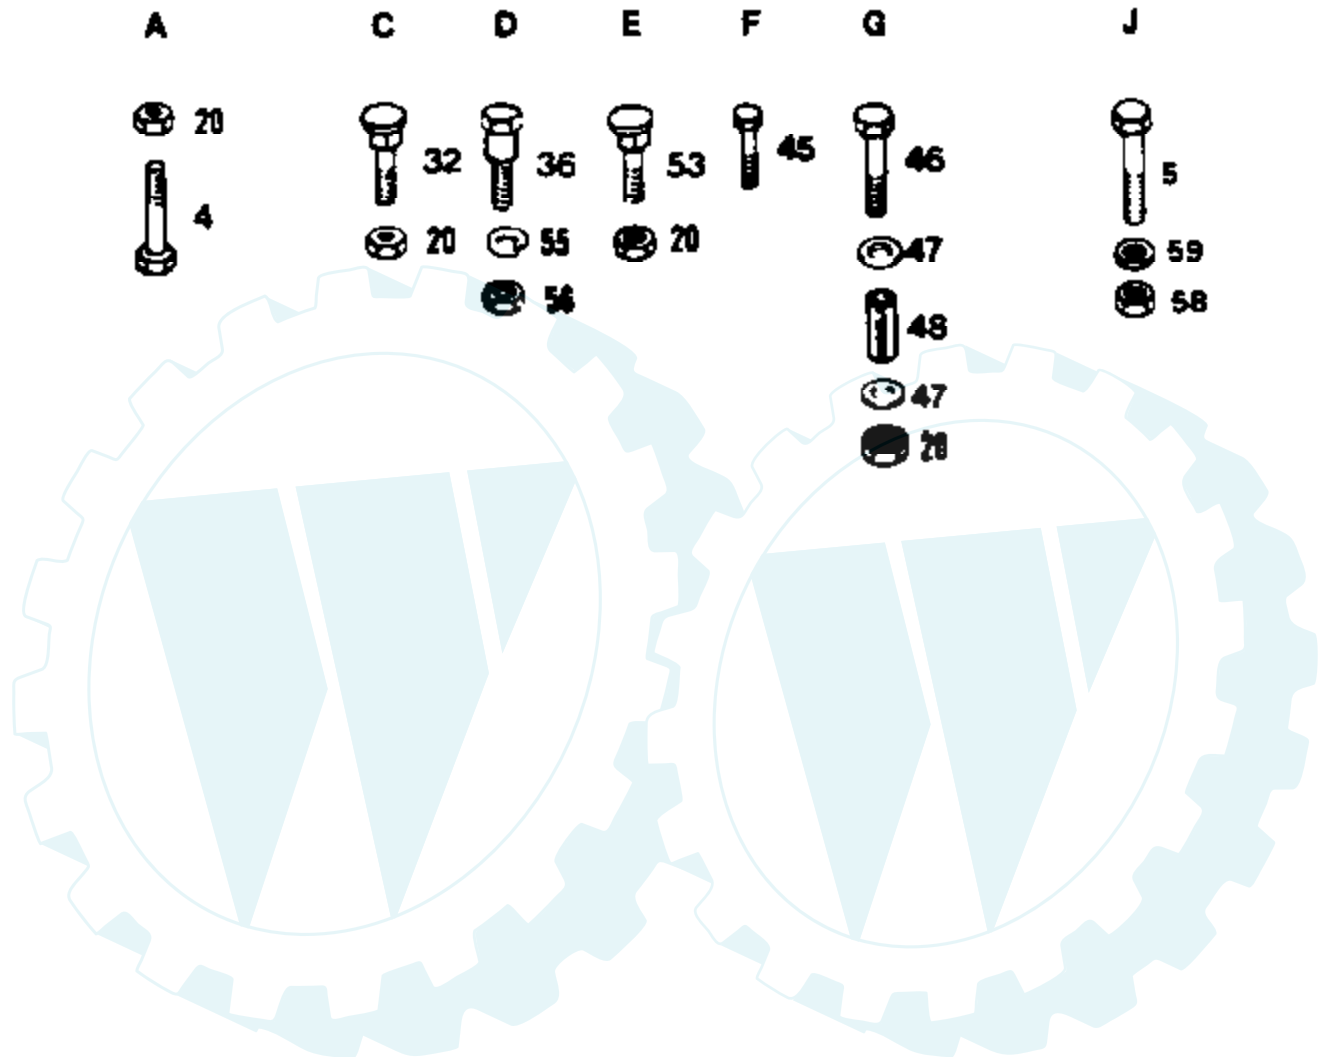

44" RIDING GARDEN TRACTOR - - MODEL NUMBER GT2500AR

LIFT ADJUSTMENT

Ref #	Part Number	Qty	Description
4	74760612		SUB= 74780612
5	108451X		ROD ASSEM YT
20	73680600		SUB= 73690600
32	72140606		BOLT
36	105848X		"BOLT, SHOULDER LT"
45	17021008		SCREW
46	74760624		SUB= 74930624
47	19131612		WASHER GT
48	108056X		BUSHING YT
53	72140608		SUB= 72110608
55	110739X		WASHER T
56	73980600		NUT SPECIAL T
58	73680400		SUB= 73690400
59	19091616		WASHER