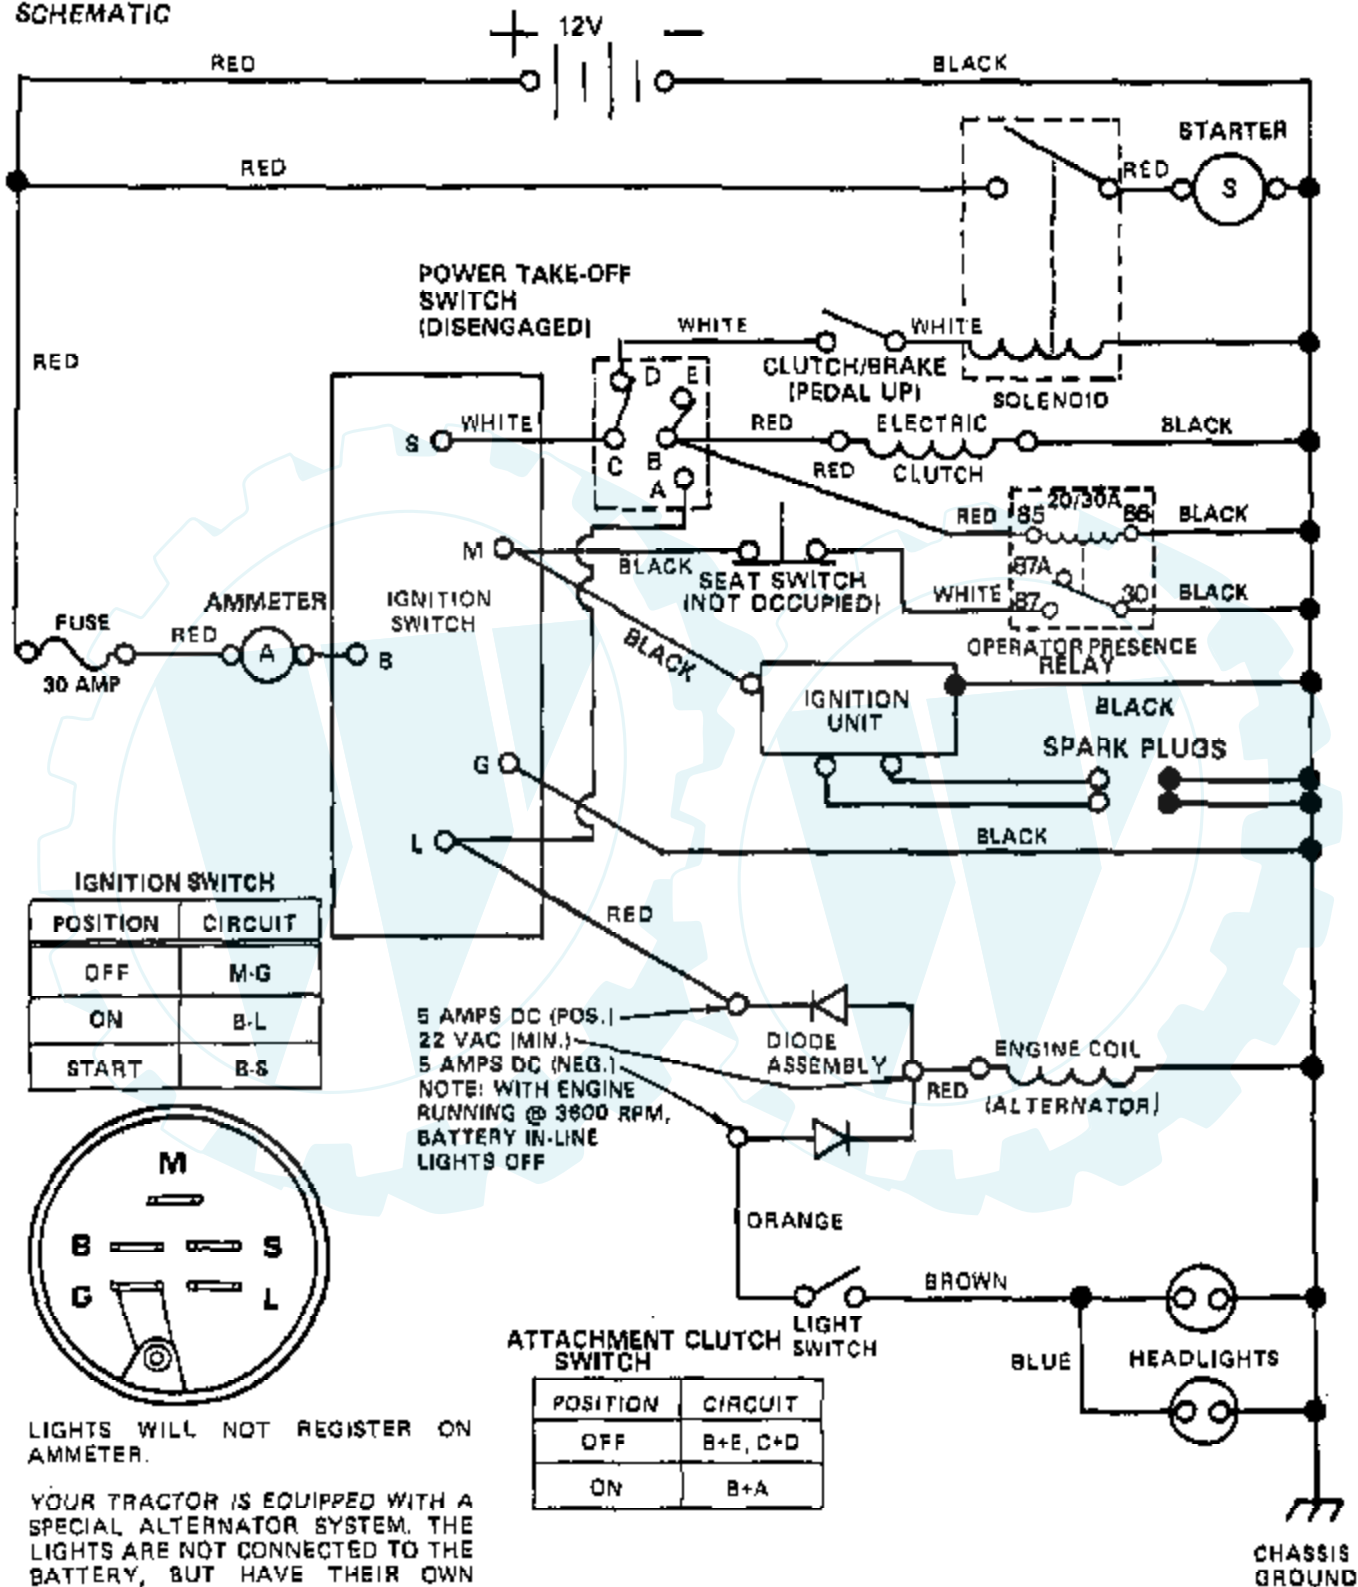

**ROPER GT TRACTOR - - MODEL NUMBER GT180FR
SCHEMATIC**

LIGHTS WILL NOT REGISTER ON AMMETER.

YOUR TRACTOR IS EQUIPPED WITH A SPECIAL ALTERNATOR SYSTEM. THE LIGHTS ARE NOT CONNECTED TO THE BATTERY, BUT HAVE THEIR OWN ELECTRICAL SOURCE. BECAUSE OF THIS, THE BRIGHTNESS OF THE LIGHTS WILL CHANGE WITH THE ENGINE SPEED. AT IDLE SPEED THE LIGHTS WILL DIM. AS THE ENGINE IS SPEEDED UP, THE LIGHTS WILL BECOME THEIR BRIGHTEST.