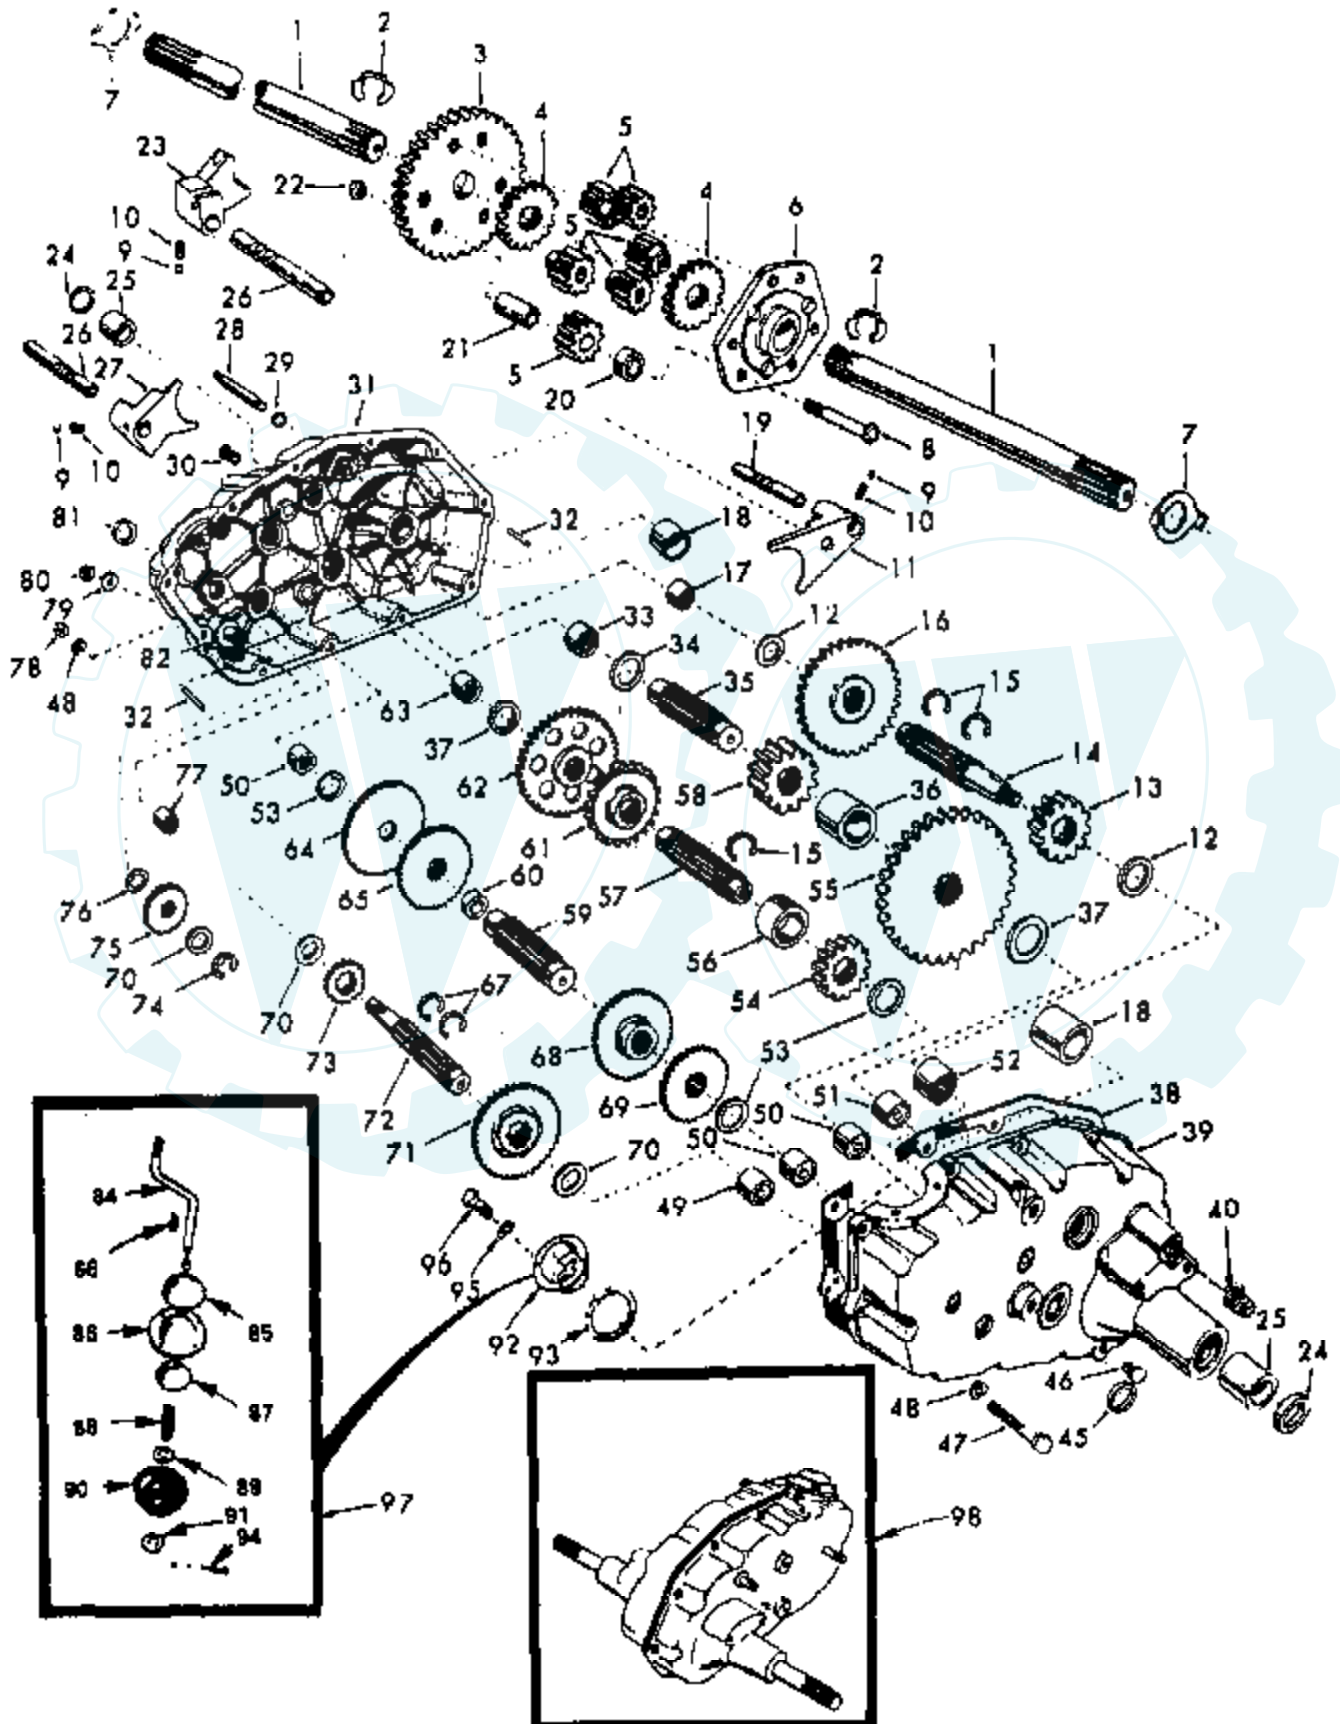

ROPER GT TRACTOR -- MODEL NUMBER GT180FR
TRANSAXLE

Ref #	Part Number	Qty	Description
1	4197R		SHAFT.AXLE.T
2	5845R		SUB= 12000034
3	4199R		FINAL GEAR T
4	4216R		DIFF GEAR T
5	4215R		DIFF PINION T
6	4217R		DIFF CARRIER T
7	6256H		WASHER T
8	74020652		BOLT
9	7392M		SUB= 100482K
10	6272H		SUB= 145359
11	4985R		SHIFT FORK T
12	6266H		WASHER .T
13	4212R		RED PINION T
14	4196R		GEAR SHAFT T
15	6276H		SNAP RING T
16	633A63		GEAR T
17	8118M		"T, BEARING"
18	8740H1		BEARING
19	122238X		SHAFT
20	4218R		SPACER T
21	6252H1		PINION RS
22	7810H		GRIPCO NUT
23	4986R		SHIFT FORK T
24	7393R		OIL SEAL STD
25	992R1		BRNG. T
26	6216H		SHAFT T
27	6262H		FORK T
28	122254X		SHIFT SHAFT
29	6296H		SUB= 6269H
30	5855H		VALVE M
31	122162X		GEARCASE RH
32	6277H		PIN T
33	4225R		NEEDLE BRNG T
34	7396H		RACE T
35	4198R		GEAR SHAFT T
36	4200R		SUB= 532004200
37	7395H		RACE T
38	121878X		GASKET
39	122163X		GEARCASE LH
40	13320400		PLUG PIPE
45	6271H		SEAL T
46	13060200		SUB= 13020200
47	74780524		HEX BOLT
48	10140500		SUB= 10040500
49	4895H		"TI, BEARING"
50	4222R		NEEDLE BRNG T
51	1529R		NEEDLE BRNG T
52	8119M		"STD, BEARING"
53	4220R		BRNG RACE
54	4209R		RED PINION T
55	4213R		RED GEAR T
56	4442R		PINION SPACER T
57	4195R		GEAR SHAFT T
58	4214R		FINAL PINION T
59	4194R		GEAR SHAFT T
60	7528R		SPACER T
61	4208R		RED PINION T
62	4207R		RED GEAR T