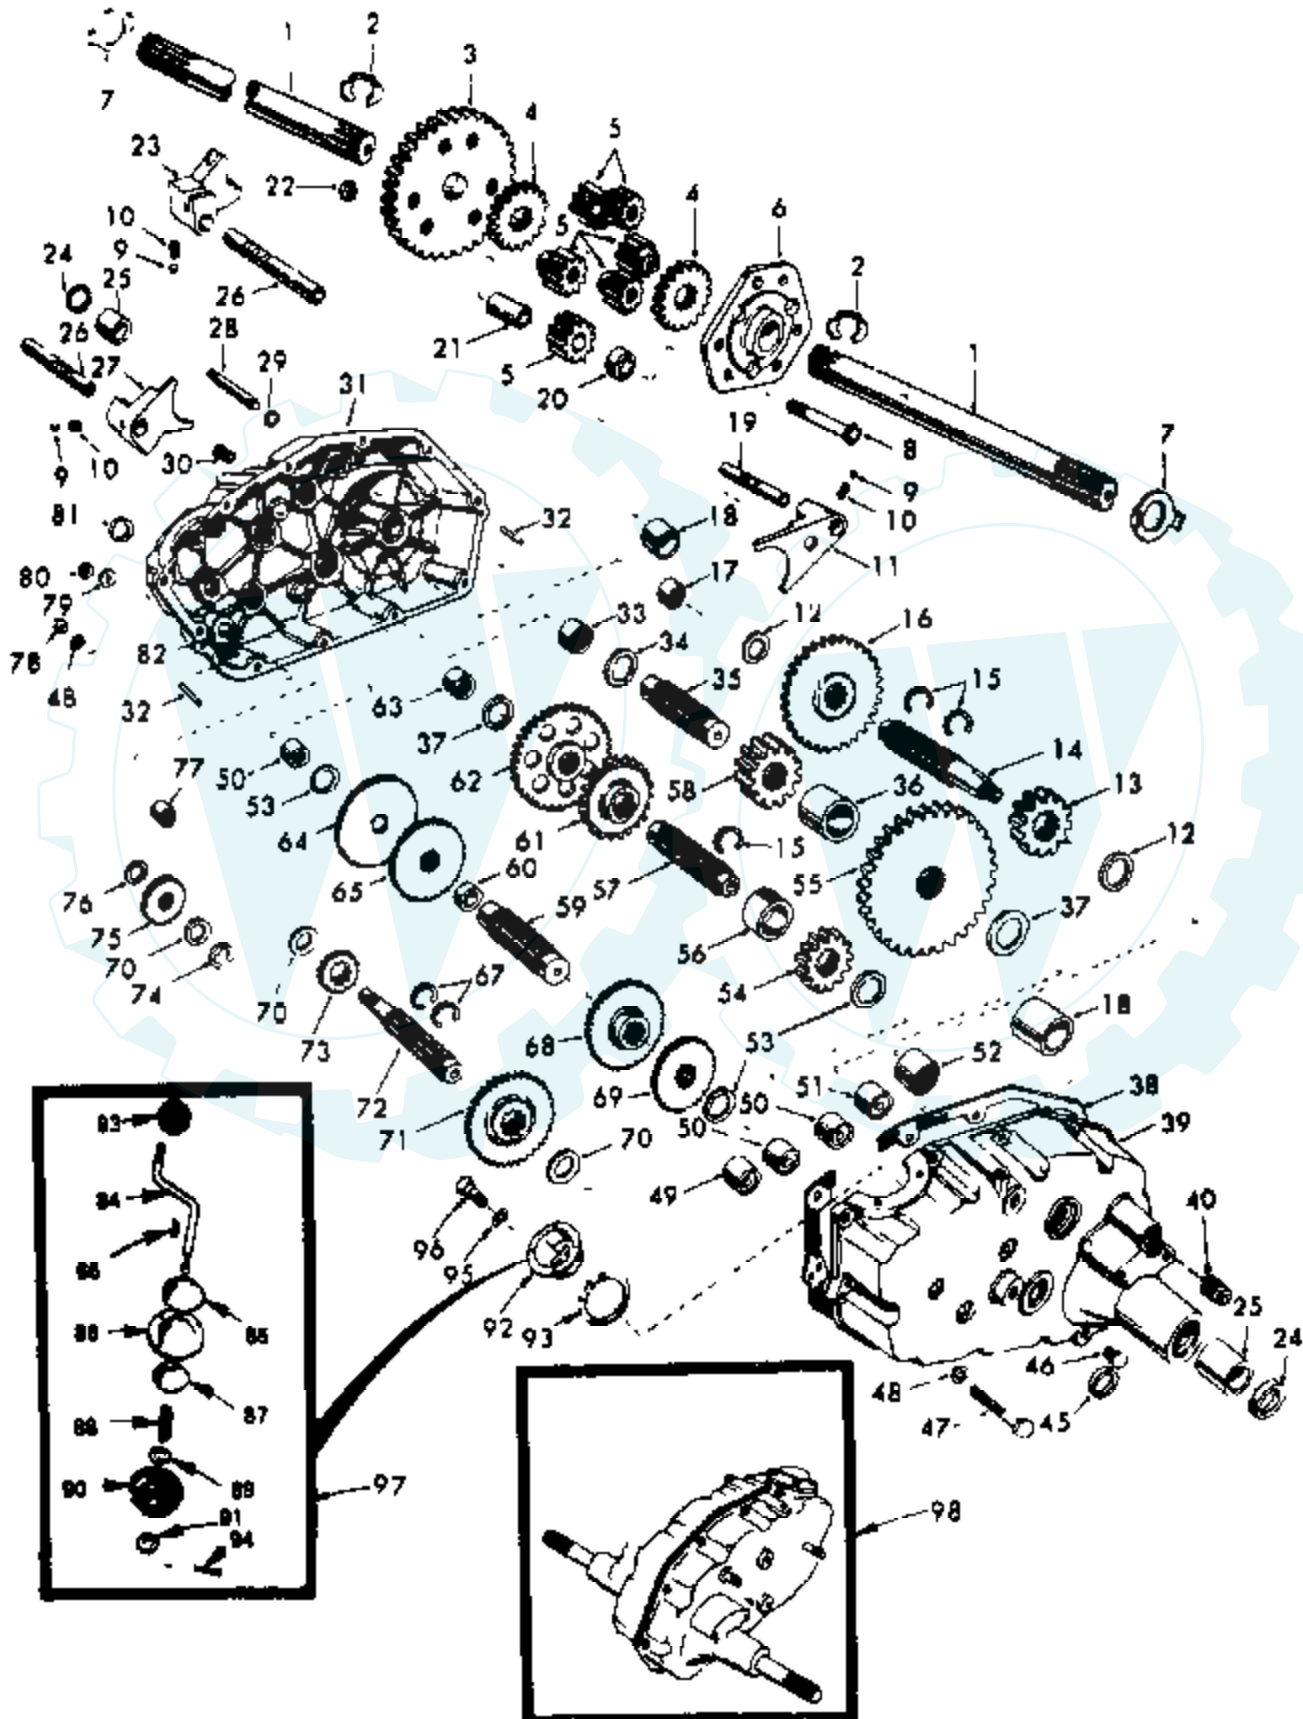

ROPER GT TRACTOR--MODEL NUMBER GT180DR

TRANSAXLE

Ref #	Part Number	Qty	Description
1	4197R		SHAFT.AXLE.T
2	5845R		SUB= 12000034
3	4199R		FINAL GEAR T
4	4216R		DIFF GEAR T
5	4215R		DIFF PINION T
6	4217R		DIFF CARRIER T
7	6256H		WASHER T
8	74020652		BOLT
9	7392M		SUB= 100482K
10	6272H		SUB= 145359
11	4985R		SHIFT FORK T
12	6266H		WASHER .T
13	4212R		RED PINION T
14	4196R		GEAR SHAFT T
15	6276H		SNAP RING T
16	633A63		GEAR T
17	8118M		"T, BEARING"
18	8740H1		BEARING
19	6217H		SUB= 122238X
20	4218R		SPACER T
21	6252H1		PINION RS
22	7810H		GRIPCO NUT
23	4986R		SHIFT FORK T
24	7393R		OIL SEAL STD
25	992R1		BRNG. T
26	6216H		SHAFT T
27	6262H		FORK T
28	101416X		SHIFT SHAFT GTV
29	6269H		SEAL T
31	105406X		SUB= 122162X
32	6277H		PIN T
33	4225R		NEEDLE BRNG T
34	7396H		RACE T
35	4198R		GEAR SHAFT T
36	4200R		SUB= 532004200
37	7395H		RACE T
38	6275H		SUB= 121878X
39	105402X		SUB= 122163X
40	13060400		SUB= 13320400
45	6271H		SEAL T
46	13060200		SUB= 13020200
47	74780524		HEX BOLT
48	10140500		SUB= 10040500
49	4895H		"TI, BEARING"
50	4222R		NEEDLE BRNG T
51	1529R		NEEDLE BRNG T
52	8119M		"STD, BEARING"
53	4220R		BRNG RACE
54	4209R		RED PINION T
55	4213R		RED GEAR T
56	4442R		PINION SPACER T
57	4195R		GEAR SHAFT T
58	4214R		FINAL PINION T
59	4194R		GEAR SHAFT T
60	7528R		SPACER T
61	4208R		RED PINION T
62	4207R		RED GEAR T
63	7398H		RACE T