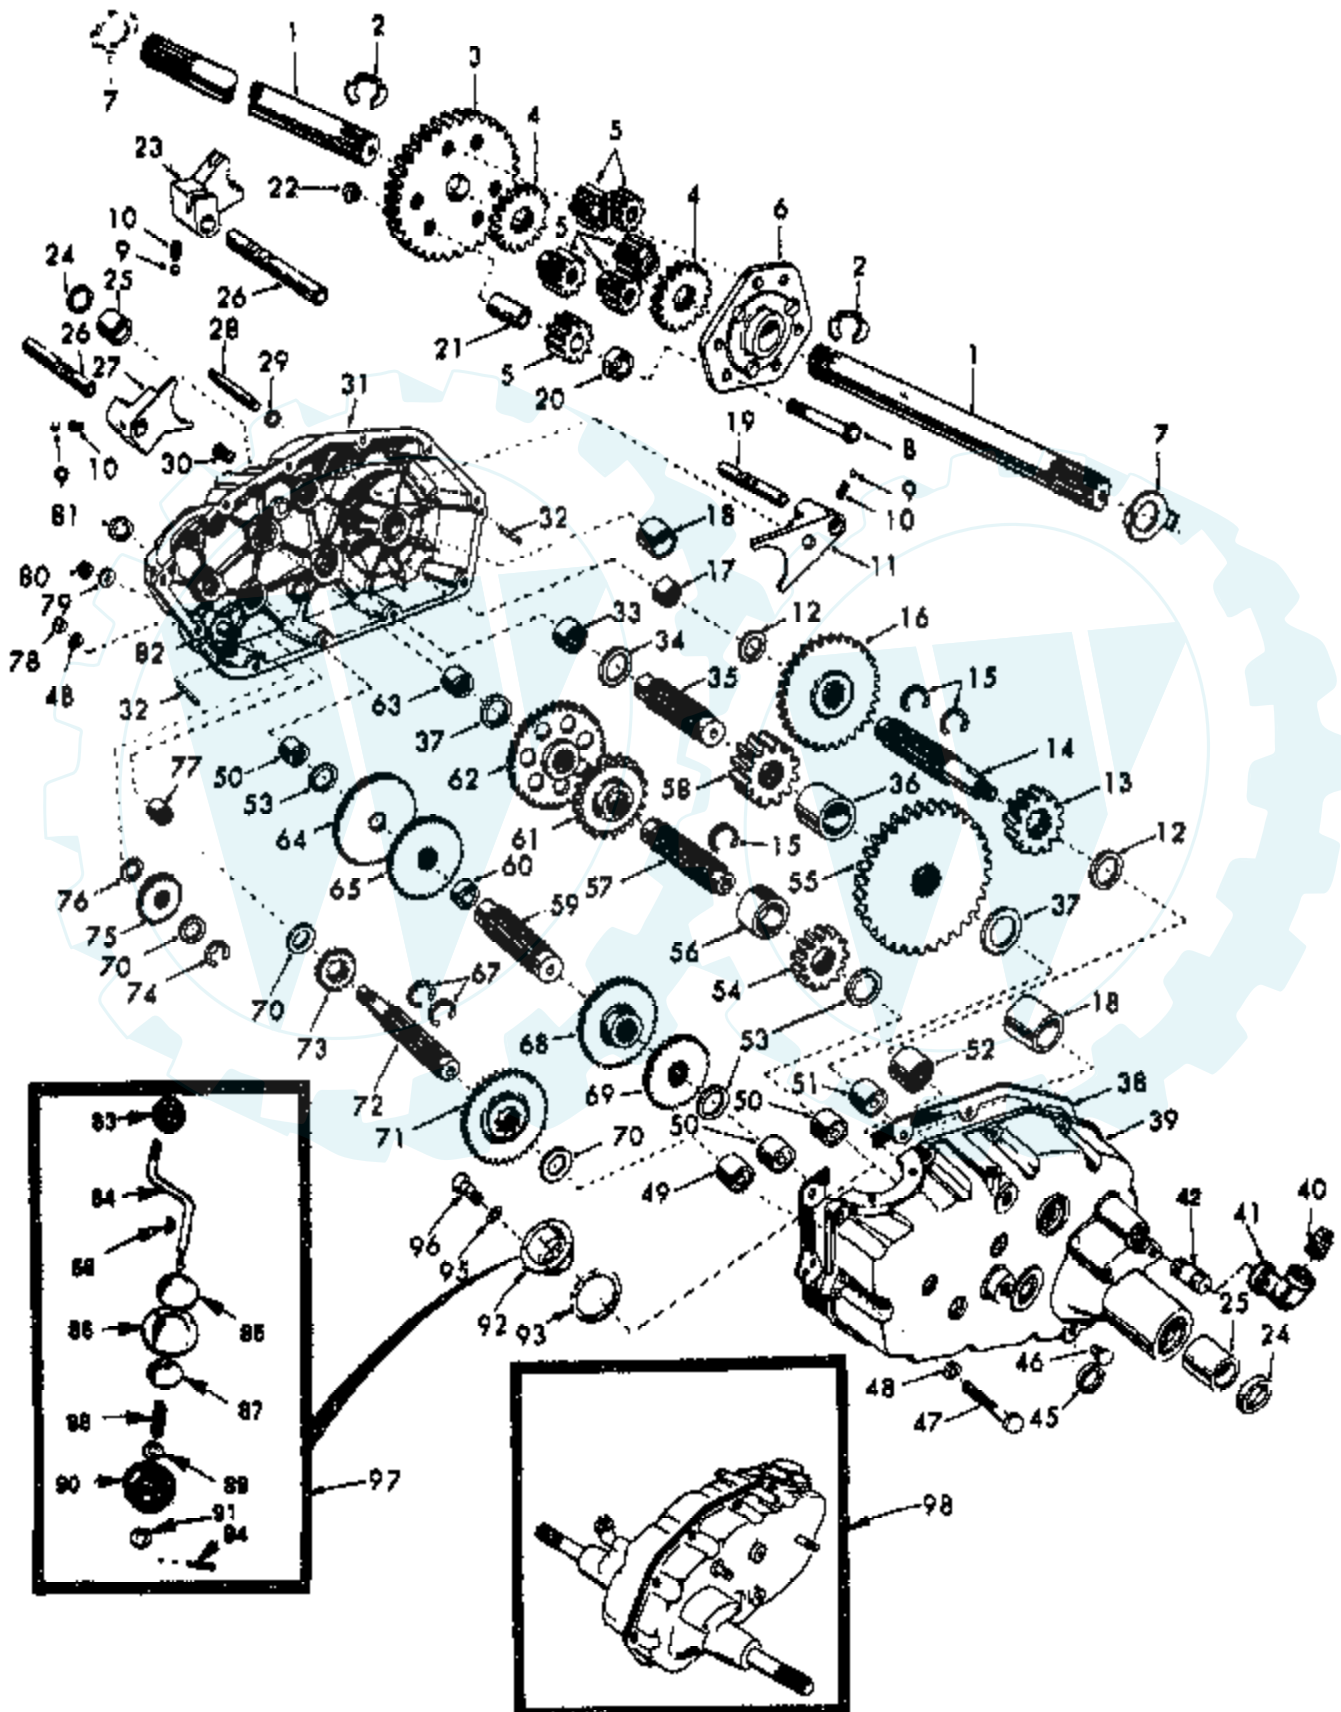

ROPER GT TRACTOR--MODEL NUMBERS GT180CR AND GT180CT

TRANSAXLE

Ref #	Part Number	Qty	Description
1	4197R		SHAFT.AXLE.T
2	5845R		SUB= 12000034
3	4199R		FINAL GEAR T
4	4216R		DIFF GEAR T
5	4215R		DIFF PINION T
6	4217R		DIFF CARRIER T
7	6256H		WASHER T
8	74020652		BOLT
9	7392M		SUB= 100482K
10	6272H		SUB= 145359
11	4985R		SHIFT FORK T
12	6266H		WASHER .T
13	4212R		RED PINION T
14	4196R		GEAR SHAFT T
15	6276H		SNAP RING T
16	633A63		GEAR T
17	8118M		"T, BEARING"
18	8740H1		BEARING
19	6217H		SUB= 122238X
20	4218R		SPACER T
21	6252H1		PINION RS
22	7810H		GRIPCO NUT
23	4986R		SHIFT FORK T
24	7393R		OIL SEAL STD
25	992R1		BRNG. T
26	6216H		SHAFT T
27	6262H		FORK T
28	101416X		SHIFT SHAFT GTV
29	6269H		SEAL T
30	5855H		VALVE M
31	105406X		SUB= 122162X
32	6277H		PIN T
33	4225R		NEEDLE BRNG T
34	7396H		RACE T
35	4198R		GEAR SHAFT T
36	4200R		SUB= 532004200
37	7395H		RACE T
38	6275H		SUB= 121878X
39	105402X		SUB= 122163X
40	13060400		SUB= 13320400
41	13200400		NLA
42	13280424		NIPPLE
45	6271H		SEAL T
46	13060200		SUB= 13020200
47	74780524		HEX BOLT
48	10140500		SUB= 10040500
49	4895H		"TI, BEARING"
50	4222R		NEEDLE BRNG T
51	1529R		NEEDLE BRNG T
52	8119M		"STD, BEARING"
53	4220R		BRNG RACE
54	4209R		RED PINION T
55	4213R		RED GEAR T
56	4442R		PINION SPACER T
57	4195R		GEAR SHAFT T
58	4214R		FINAL PINION T
59	4194R		GEAR SHAFT T
60	7528R		SPACER T