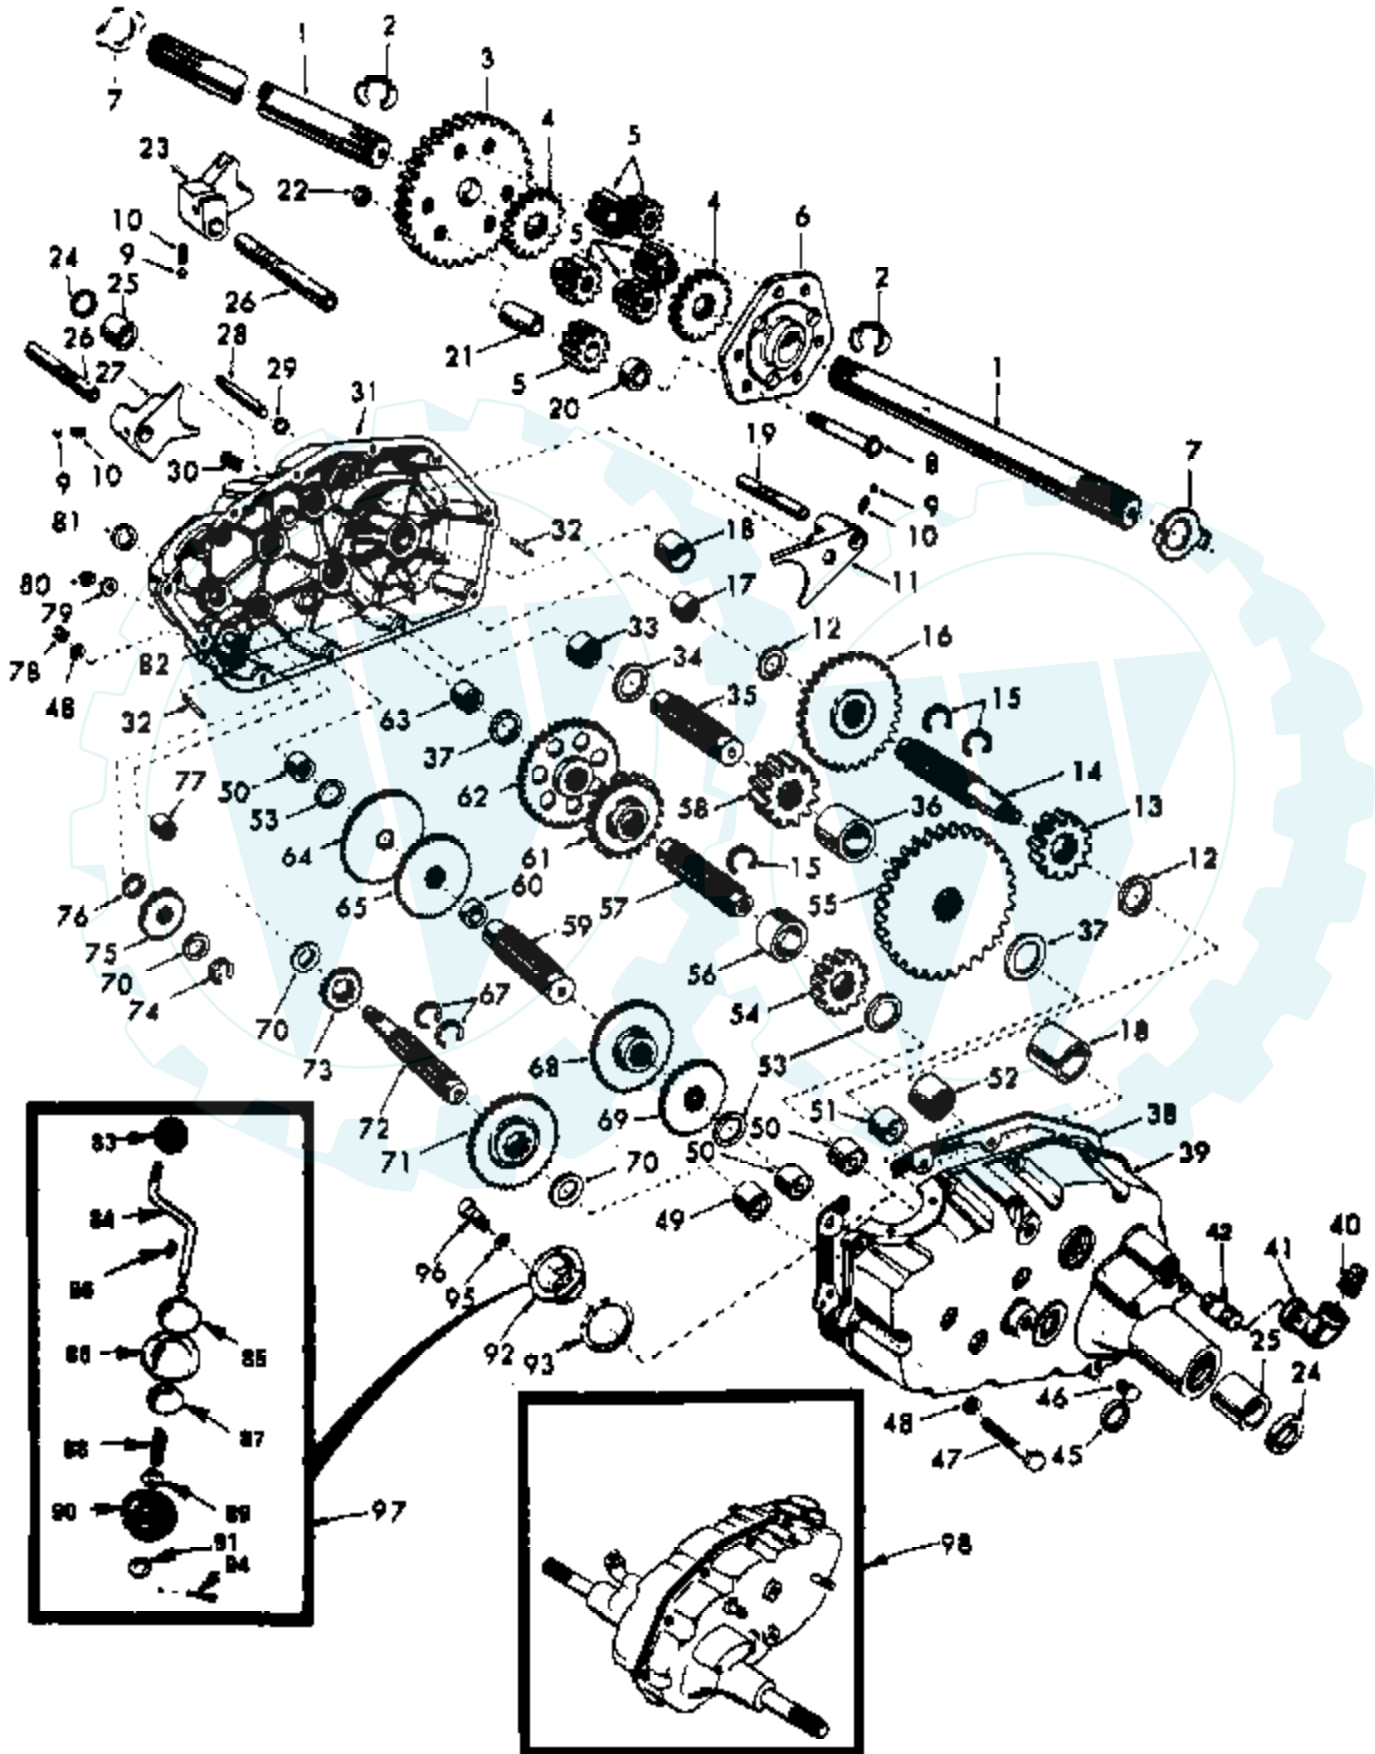

ROPER GT TRACTOR--MODEL NUMBER GT180AR

TRANSAXLE

Ref #	Part Number	Qty	Description
1	4197R		SHAFT.AXLE.T
2	5845R		SUB= 12000034
3	4199R		FINAL GEAR T
4	4216R		DIFF GEAR T
5	4215R		DIFF PINION T
6	4217R		DIFF CARRIER T
7	6256H		WASHER T
8	74020652		BOLT
9	7392M		SUB= 100482K
10	6272H		SUB= 145359
11	4985R		SHIFT FORK T
12	6266H		WASHER .T
13	4212R		RED PINION T
14	4196R		GEAR SHAFT T
15	6276H		SNAP RING T
16	633A63		GEAR T
17	8118M		"T, BEARING"
18	8740H1		BEARING
19	6217H		SUB= 122238X
20	4218R		SPACER T
21	6252H1		PINION RS
22	7810H		GRIPCO NUT
23	4986R		SHIFT FORK T
24	7393R		OIL SEAL STD
25	992R1		BRNG. T
26	6216H		SHAFT T
27	6262H		FORK T
28	101416X		SHIFT SHAFT GTV
29	6269H		SEAL T
30	5855H		VALVE M
31	101414X		GEARCASE HALF G
32	6277H		PIN T
33	4225R		NEEDLE BRNG T
34	7396H		RACE T
35	4198R		GEAR SHAFT T
36	4200R		SUB= 532004200
37	7395H		RACE T
38	6275H		SUB= 121878X
39	633A64		NLA
40	13060400		SUB= 13320400
41	13120400		STEEL ELBOW
42	13090424		SUB= 13280424
45	6271H		SEAL T
46	13060200		SUB= 13020200
47	74780524		HEX BOLT
48	10140500		SUB= 10040500
49	4895H		"TI, BEARING"
50	4222R		NEEDLE BRNG T
51	1529R		NEEDLE BRNG T
52	8119M		"STD, BEARING"
53	4220R		BRNG RACE
54	4209R		RED PINION T
55	4213R		RED GEAR T
56	4442R		PINION SPACER T
57	4195R		GEAR SHAFT T
58	4214R		FINAL PINION T
59	4194R		GEAR SHAFT T
60	7528R		SPACER T