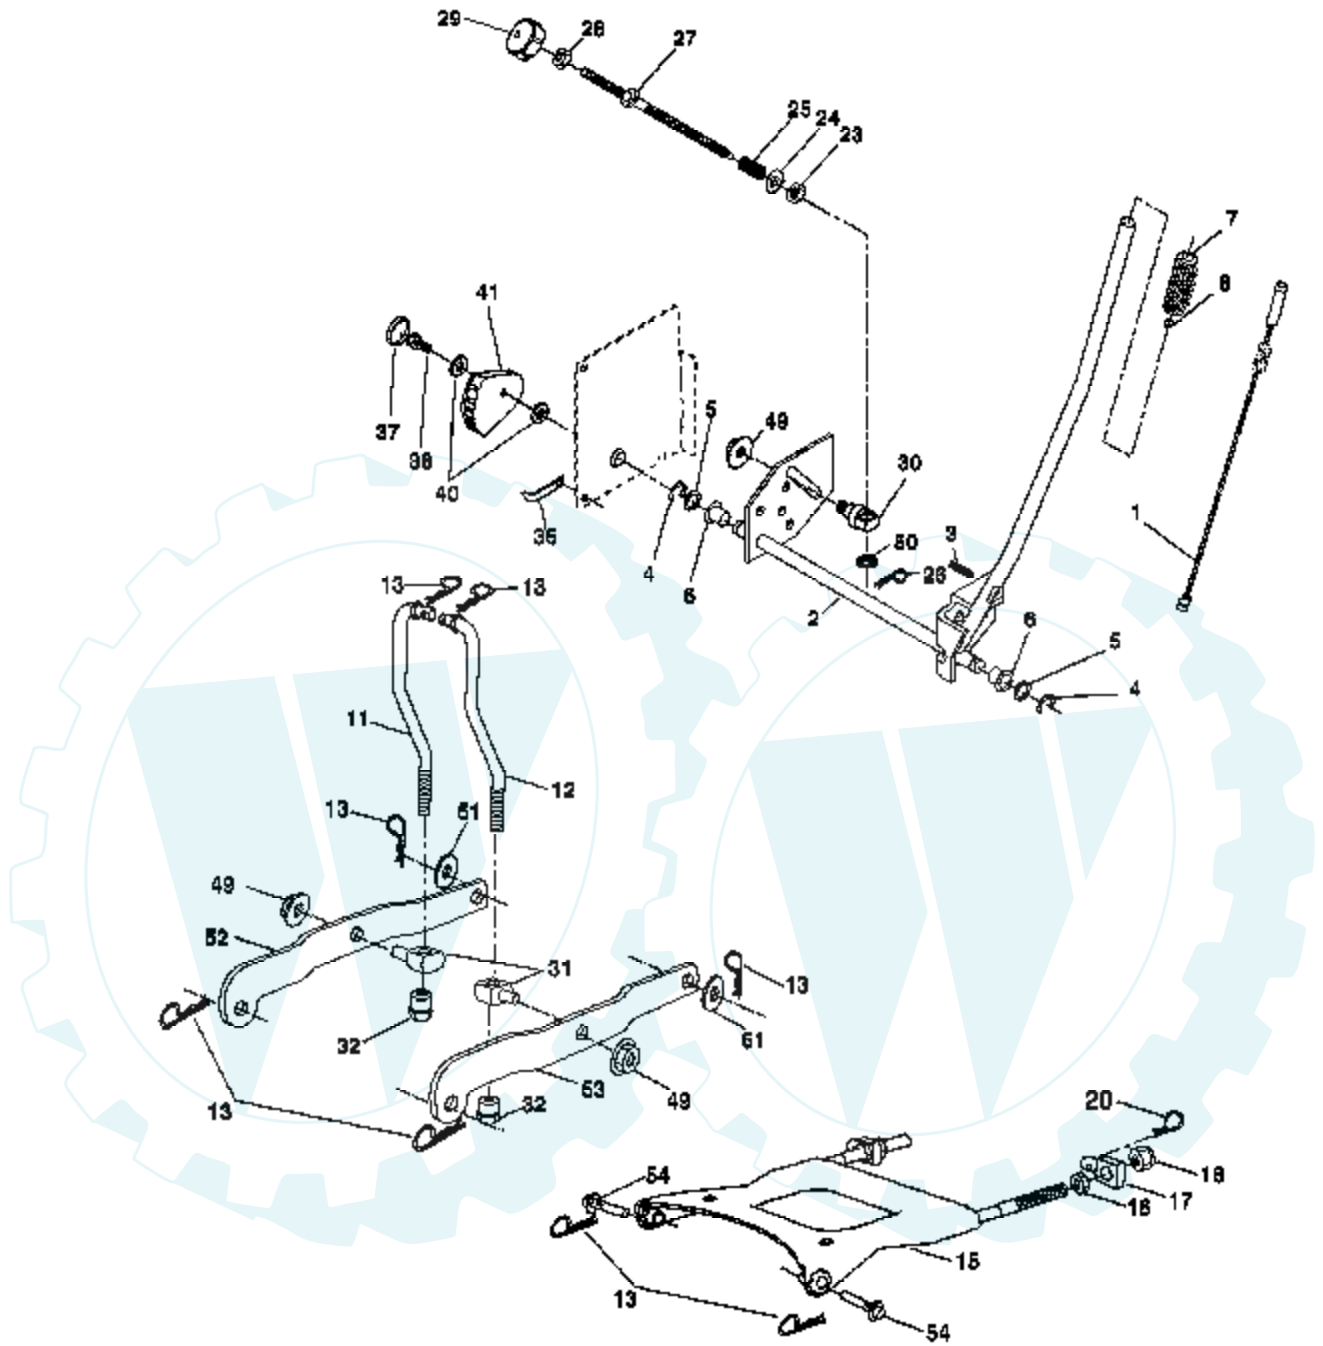

Ref #	Part Number	Qty	Description
1	159461		Wire Asm Inner/Sprg W/plunger
2	159476		Shaft Asm Lift RH w/Inf
3	138284		Pin Groove
4	12000002		E Ring #5133-62
5	19211621		Washer 21/32 X 1 X 21 Ga
6	120183X		Bearing Nylon Blk 629 Id
7	125631X		Grip Handle
8	170770		Button Plunger
11	175370		Link Lift LH
12	175371		Link Lift RH
13	4939M		Retainer Spring
15			UNKNOWN
16	73350800		Nut Jam Hex 1/2-13 Unc
17	175689		Trunnion Front Susp.
18	73800800		Nut Lock w/Wsh 1/2-13unc
20	163552		Retainer Spring
23	110807X		Nut Special
24	19131016		Washer 13/32 X 5/8 X 16 Ga
25	164024		Spring
26	169484		Retainer Clip
27	164543		Rod Adj Lift
28	73350600		Nut Hex Jam 3/8-16 Unc
29	138057		Knob Inf 3/8-16 Unc Blk W/sym
30	150233		Trunnion Infin Height
31	176205		Trunnion Susp. Arm
32	175994		Nut Lift Link 7/16-20
36	155097		Pointer Height Indicator
37	123935X		Plug Hole Blk 1.485/1.515 Dia.
38	17060516		Screw 5/16-18 x 1
40	19112410		Washer 11/32 x 1-1/2 10 Ga.
41	155098		Indicator Height STLT
49	145212		Nut Hex Flange Lock
50	110452X		Nut PUsH Phos & Oil
51	19171416		Washer 17/32 x 7/8 x 16 Ga.
52	175378		Arm Susp. Rear LH
53	175802		Arm Susp. Rear RH
54	175560		Pin