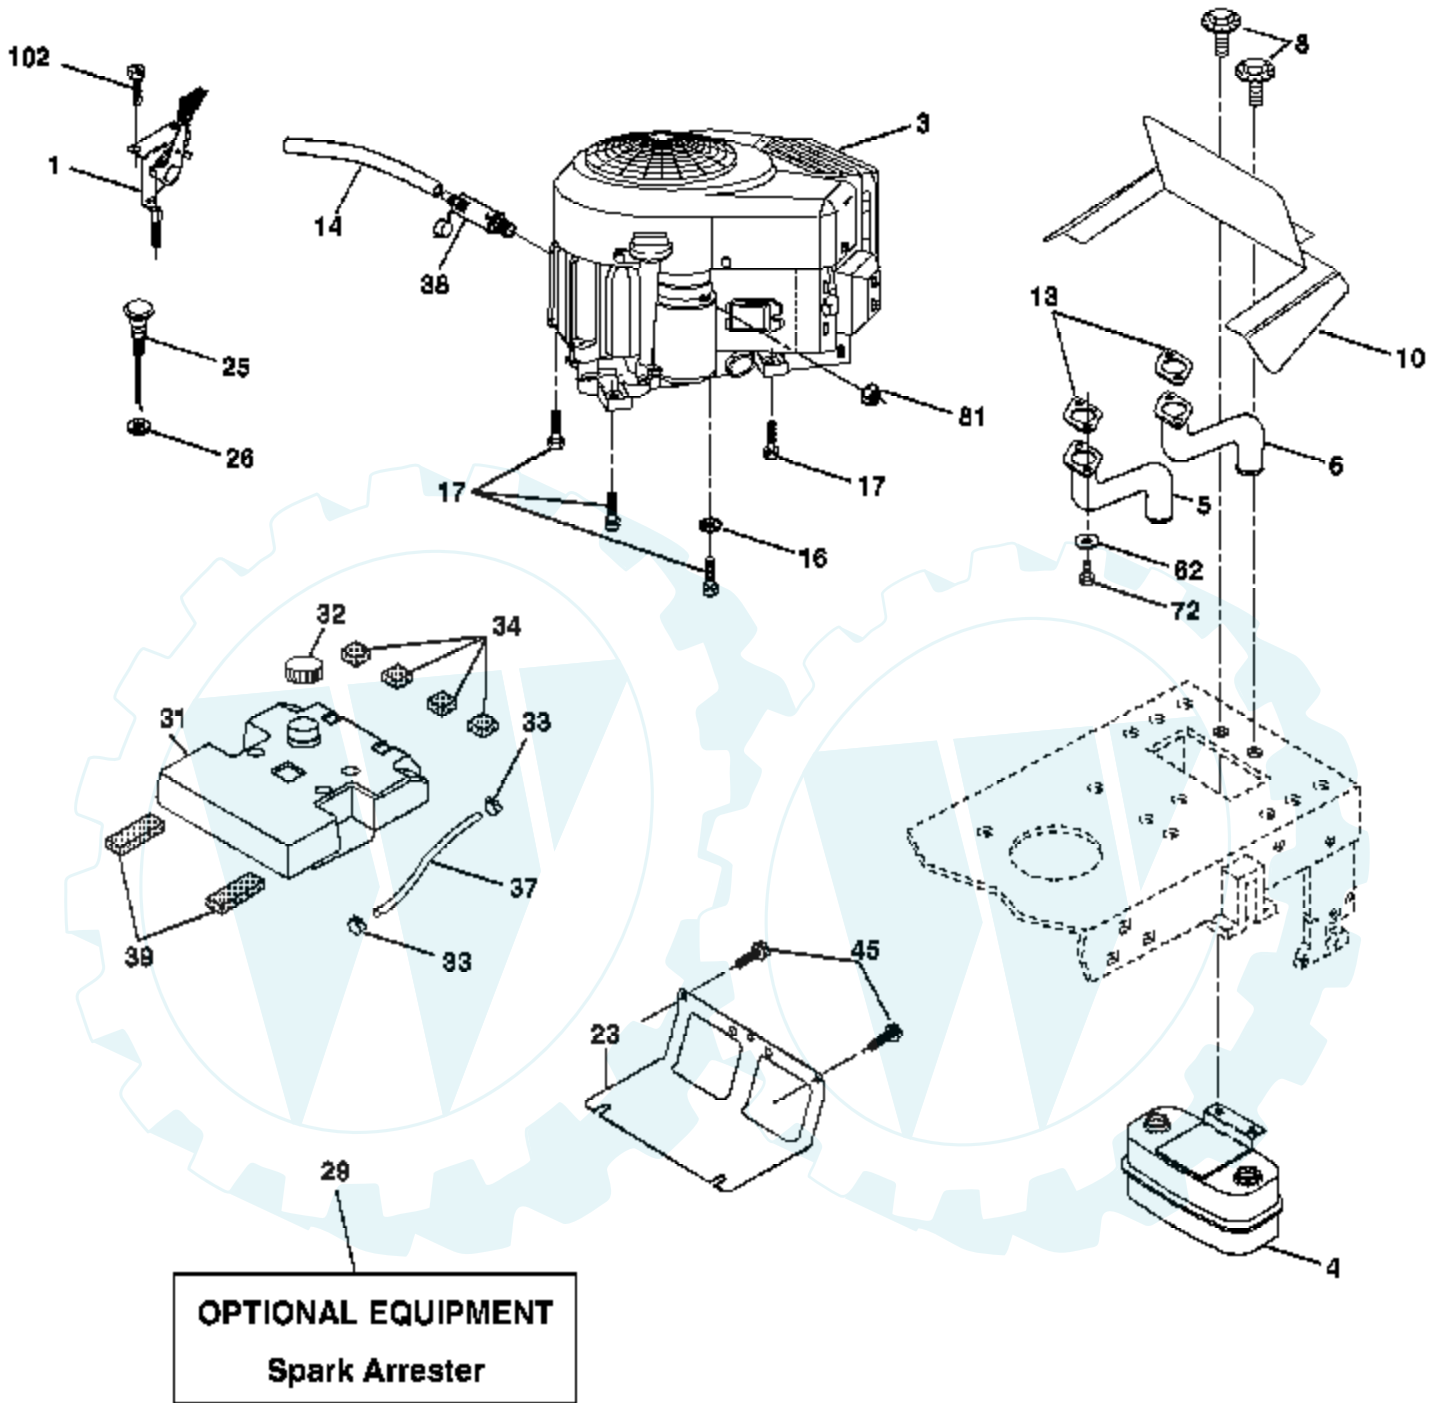

Ref #	Part Number	Qty	Description
1	164067		Control Throttle
3			Engine, Briggs Model 407777 (Order parts from engine mfg.)
4	149723		Muffler Asm Twin Lo-Tone
5	159955		Pipe Exhaust LH Intek
6	160589		Pipe Exhaust RH Intek
8	171877		Bolt 5/16-18 UNC x 3/4 w/Sems
10	162797		Shield Browning Intek II
13	165391		Muffler Gasket
14	148456		Tube Drain Oil Easy
16	11050600		Washer Lock Ext Tooth 3/8
17	17490624		Screw Thdrol 3/8-16 x 1-1/2
23	169837		Shield Heat
25	164068		Choke Control
26	73920600		Nut, Keps 3/8-24 UNF
29	137180		Kit Spark Arrestor (Flat Scrn)
31	157103		Tank Fuel 3 50 Rear
32	140527		Cap Asm Fuel W/sym Vented
33	123487X		Clamp Hose Black
34	106082X		Pad, Spacer
37	8543R		Line Fuel
38	148315		Plug Drain Oil Easy
39	109227X		Pad, Idler
45	17000612		Screw Hexwsh Thdr 3/8-16 x 3/4
62	10040500		Washer Lock 5/16
72	71070512		Screw Hex Hd Cap 5/16-18 x 3/4
81	73510400		Nut Keps Hex 1/4-20 UNC
102	164863		Screw Hw Hd Hi-Lo #13-16 x 3/4