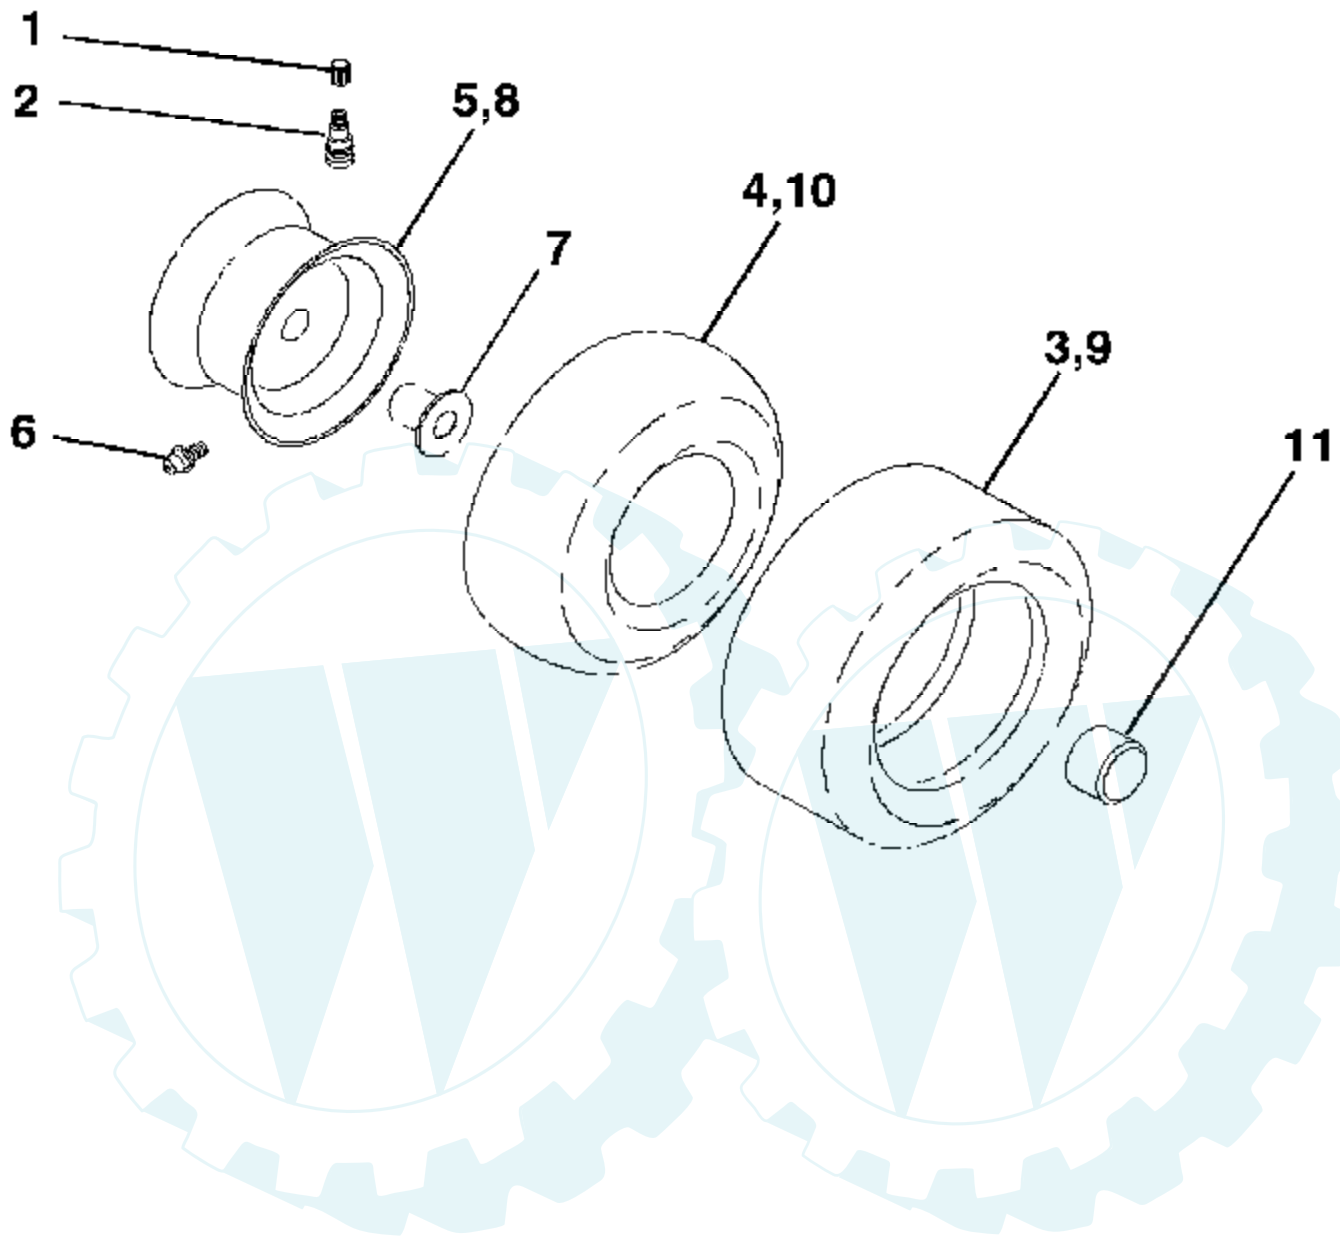

Ref #	Part Number	Qty	Description
1	59192		Cap Valve Tire
2	65139		Stem Valve
3	170455		Tire F T 15 X 6 0 - 6 Service
4	59904		Tube Front (Service Item Only)
5	106732X421		Rim Asm 6"front Service
6	278H		Fitting Grease (Front Wheel Only)
7	9040H		Bearing Flange (Front Wheel Only)
8	106108X421		Rim Asm 8"rear Service
9	170456		Tire R T 20x10 -8 C Service
10	7152J		Tube Rear (Service Item Only)
11	104757X428		Cap Axle Blk 1 50 X 1 00
	144334		Sealant, Tire (10 oz. Tube)