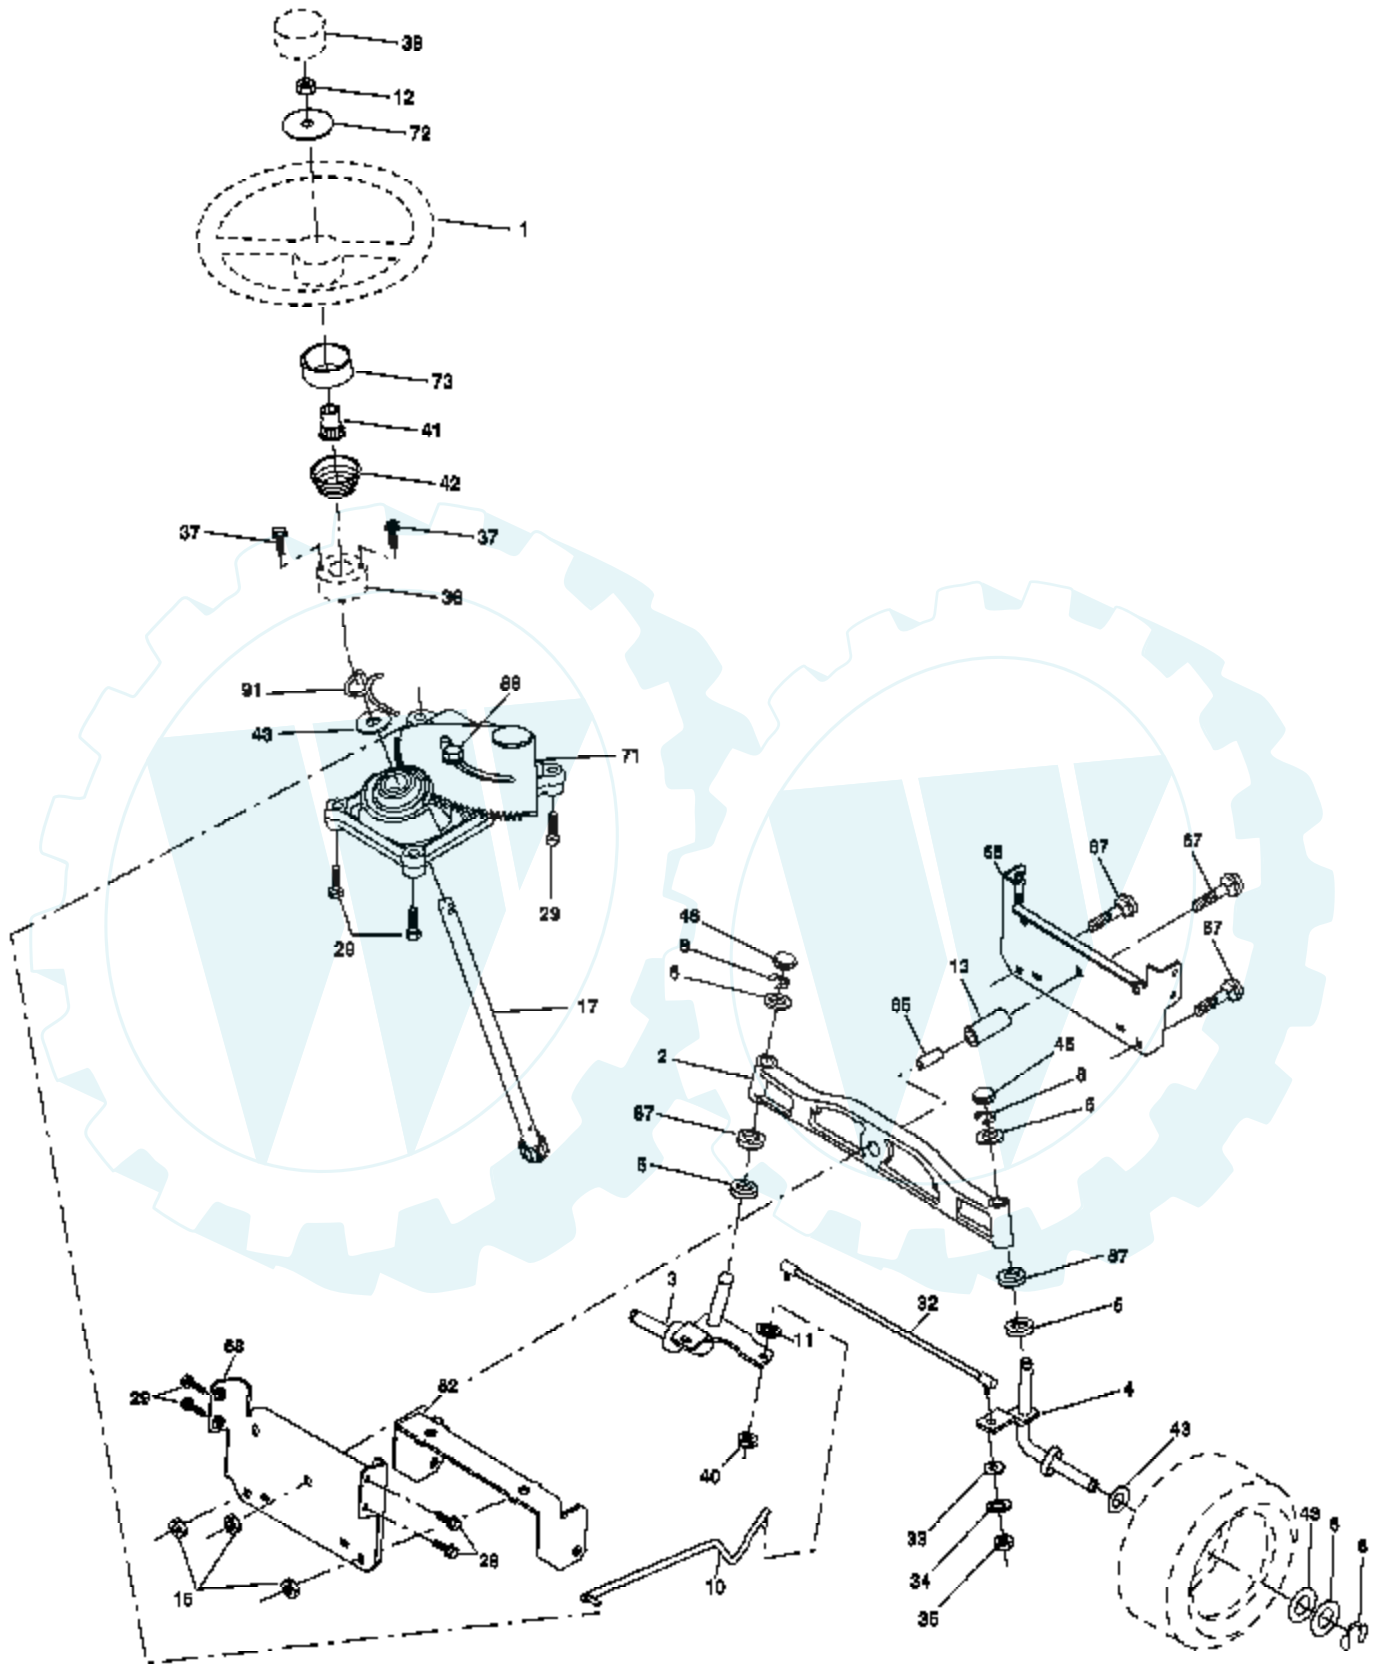

**PTO SWITCH**

POSITION	CIRCUIT
OFF	C+G, B+H
ON	C+F, B+E, A+D

● NON-REMOVABLE CONNECTIONS  
○ REMOVABLE CONNECTIONS

**RELAY**

Ref #	Part Number	Qty	Description
1	171684		Seat
2	140551		Bracket Pivot Seat 8 720
3	71110616		Bolt Fin Hex 3/8-16 Unc x 1
4	19131610		Washer Flat 13/32 x 1 x 10 Ga.
5	145006		Clip Push-In
6	73800600		Nut Hex w/Ins. 3/8-16 Unc
7	124181X		Spring Seat Cprsn 2 250 Blk Zi
8	17000616		Screw 3/8-16 x 1
9	19131614		Washer 13/32 x 1 x 14 Ga.
10	174894		Pan Seat
11	166369		Knob Seat Adj. Wingnut
12	121246X		Bracket Mounting Switch
13	121248X		Bushing Snap Blk Nyl 50 Id
14	72050412		Bolt Rdhd Sqnk 1/4-20x1-1/2
15	121249X		Spacer Split 28x 88
16	123740X		Spring Cprsn
17	123976X		Nut Lock 1/4 Lge Flg Gr 5 Zinc
21	171852		Bolt Shoulder 5/16-18 Unc
22	73800500		Nut Hex Lock W/Ins 5/16-18
24	19171912		Washer 17/32 X 1-3/16 X 12 Ga.
25	127018X		Bolt Shoulder 5/16-18 X 62