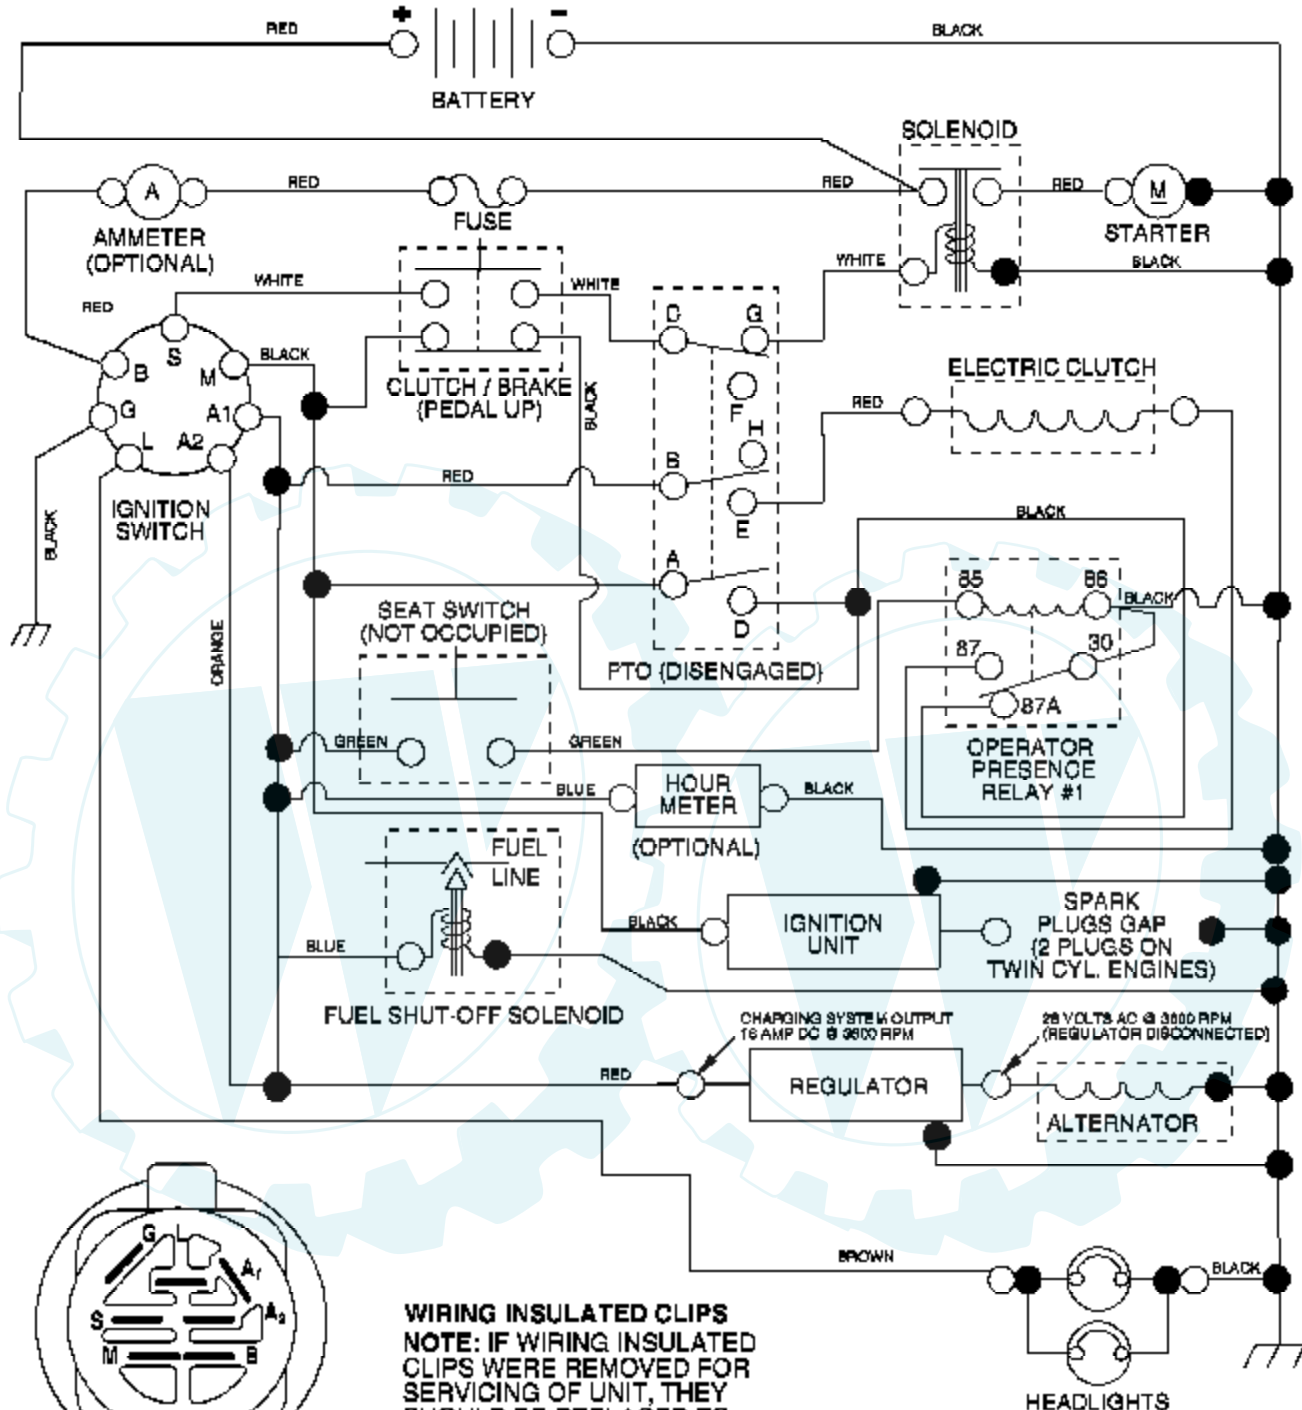

IGNITION SWITCH

POSITION	CIRCUIT	"MAKE"
OFF	M+G+A1	NONE
RUN/LIGHT	B+A1	A2+L
RUN	B+A1	NONE
START	B + S + A1	NONE

WIRING INSULATED CLIPS
NOTE: IF WIRING INSULATED CLIPS WERE REMOVED FOR SERVICING OF UNIT, THEY SHOULD BE REPLACED TO PROPERLY SECURE YOUR WIRING.

PTO SWITCH

POSITION	CIRCUIT
OFF	C+G, B+H
ON	C+F, B+E, A+D

● NON-REMOVABLE CONNECTIONS
○ REMOVABLE CONNECTIONS