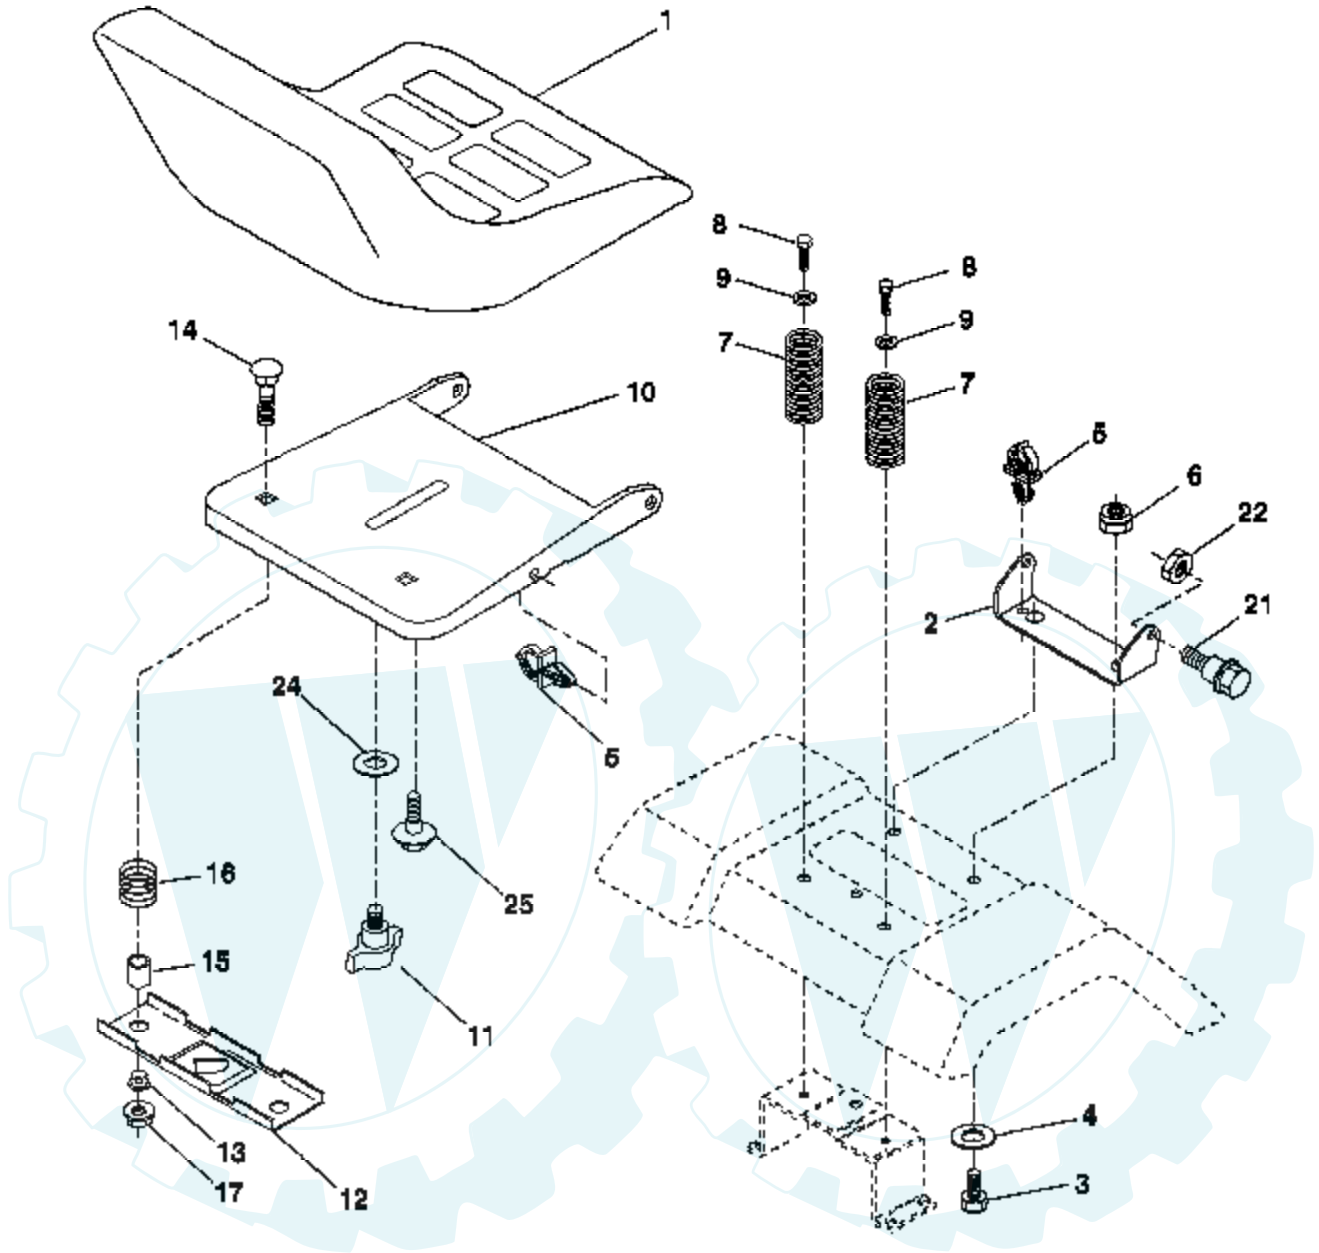

**IGNITION SWITCH**

POSITION	CIRCUIT	"MAKE"
OFF	M+G+A1	NONE
RUN/LIGHT	B+A1	A2+L
RUN	B+A1	NONE
START	B + S + A1	NONE

**WIRING INSULATED CLIPS**  
NOTE: IF WIRING INSULATED CLIPS WERE REMOVED FOR SERVICING OF UNIT, THEY SHOULD BE REPLACED TO PROPERLY SECURE YOUR WIRING.

**PTO SWITCH**

POSITION	CIRCUIT
OFF	C+G, B+H
ON	C+F, B+E, A+D

● NON-REMOVABLE CONNECTIONS  
○ REMOVABLE CONNECTIONS

**RELAY**

Ref #	Part Number	Qty	Description
1	171684		Seat
2	140551		Bracket Pivot Seat 8 720
3	71110616		Bolt Fin Hex 3/8-16 Unc x 1
4	19131610		Washer Flat 13/32 x 1 x 10 Ga.
5	145006		Clip Push-In
6	73800600		Nut Hex w/Ins. 3/8-16 Unc
7	124181X		Spring Seat Cprsn 2 250 Blk Zi
8	17000616		Screw 3/8-16 x 1
9	19131614		Washer 13/32 x 1 x 14 Ga.
10	174894		Pan Seat
11	166369		Knob Seat Adj. Wingnut
12	121246X		Bracket Mounting Switch
13	121248X		Bushing Snap Blk Nyl 50 Id
14	72050412		Bolt Rdhd Sqnk 1/4-20x1-1/2
15	121249X		Spacer Split 28x 88
16	123740X		Spring Cprsn
17	123976X		Nut Lock 1/4 Lge Flg Gr 5 Zinc
21	171852		Bolt Shoulder 5/16-18 Unc
22	73800500		Nut Hex Lock W/Ins 5/16-18
24	19171912		Washer 17/32 X 1-3/16 X 12 Ga.
25	127018X		Bolt Shoulder 5/16-18 X 62