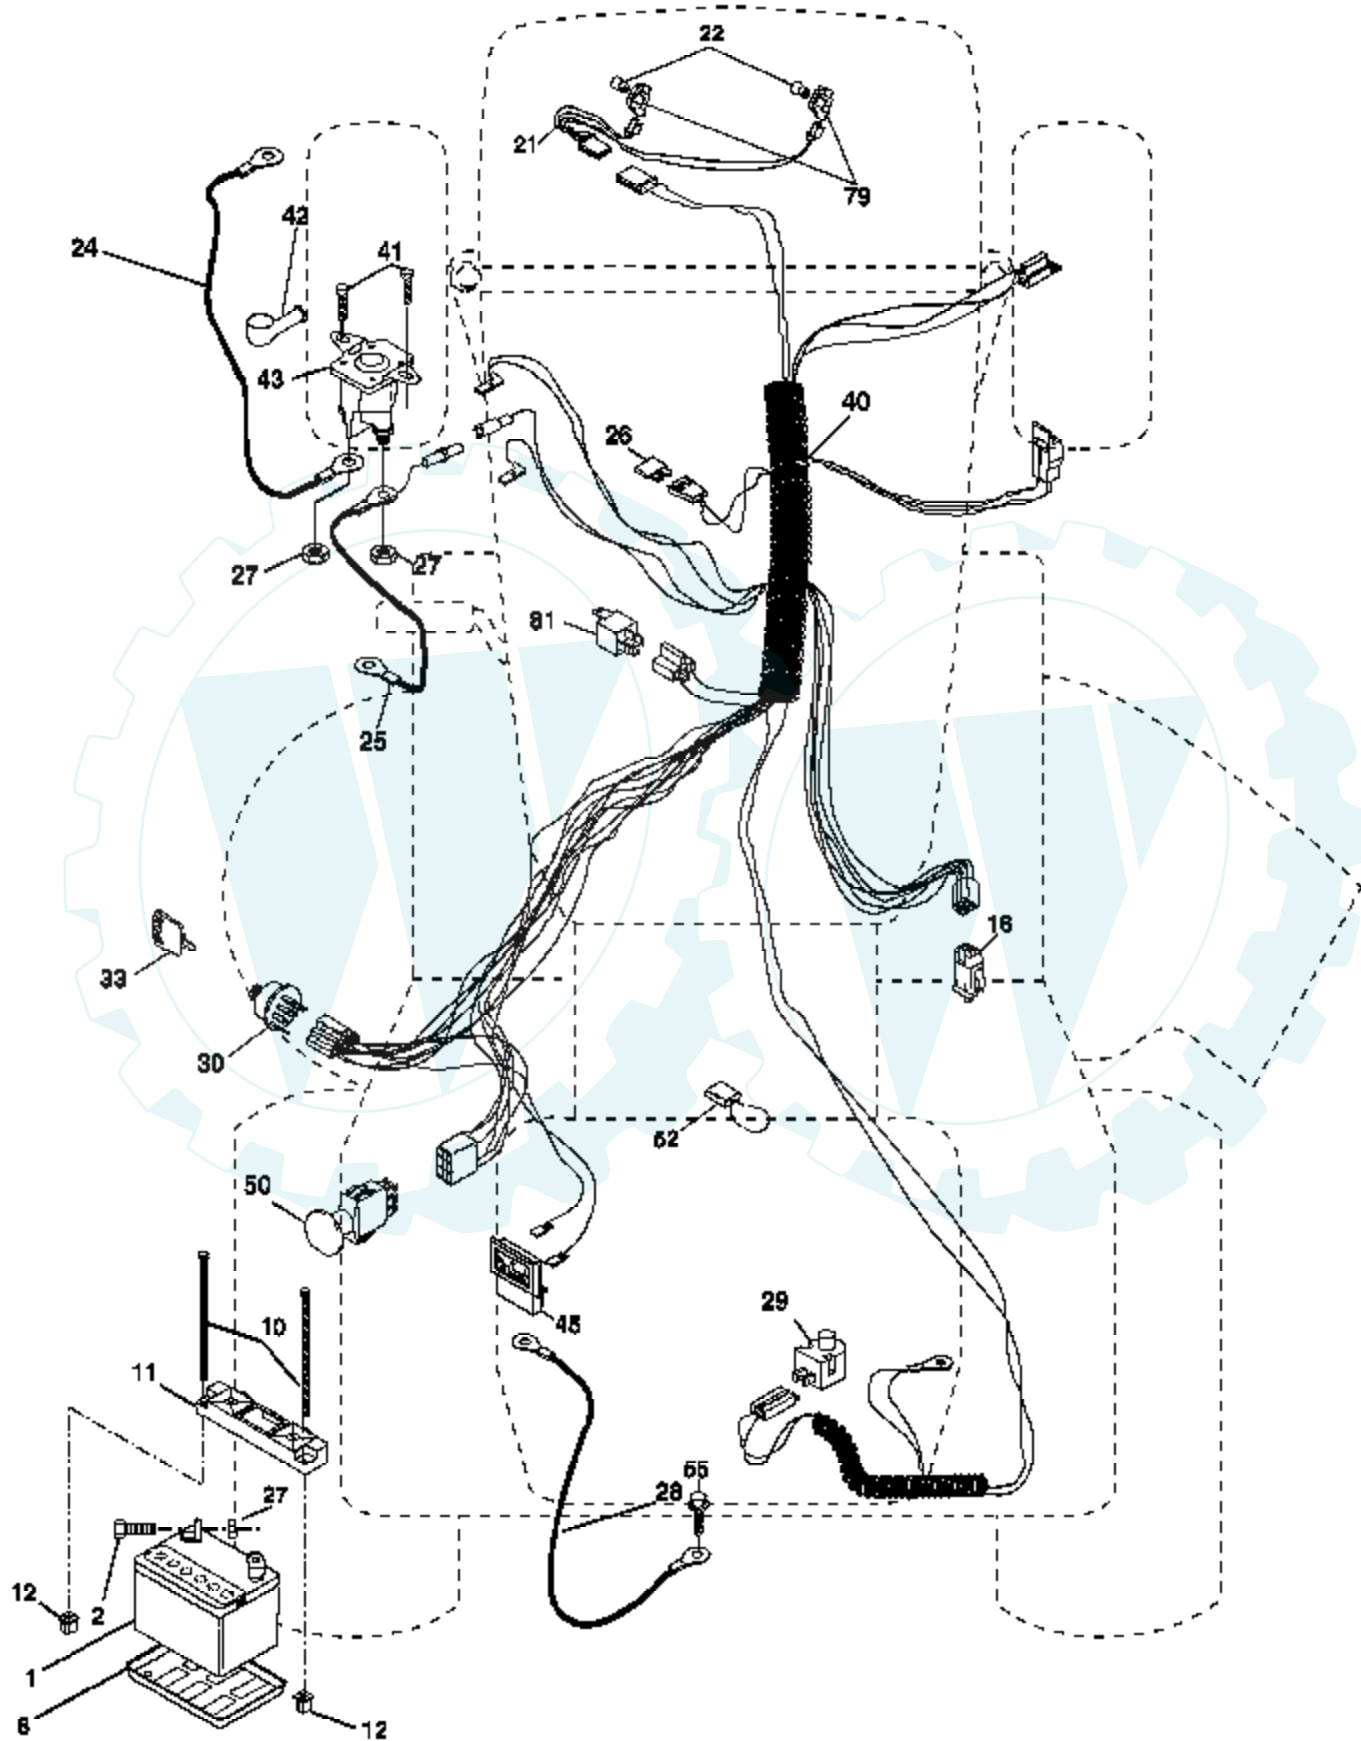

Ref #	Part Number	Qty	Description
212	145212		Nut Hex Flange Lock
214	174735		Link Transaxle
215	175646		Cover Pedal Forward
216	175647		Cover Pedal Reverse
217	174737		Pedal Reverse
218	174713		Arm Control Pedal Reverse
219	174839		Bracket Frest Pdl Ctrl. Hyd
220	174711		Bracket Mtg. Pedal Control
221	72140606		Bolt Rdhd Sqnk 3/8-16 Unc x 3/4
222	73680700		Nut Crownlock 7/16-14 Unc
223	174840		Washer Nylon 11/16 ID x .060
224	174736		Pedal Forward
225	174712		Arm Control Pedal Forward
226	174902		Bolt Pivot Spacer
227	174710		Cam Reverse Pedal LT
228	171873		Bolt Shoulder 5/16-18
229	176451		Washer Serrated 5/16 x .75
230	17060512		Screw 5/16-18
231	174573		Strap Torque
232	175570		Actuator Cruise Disengage
233	174856		Pawl Control Cruise
234	174858		Lever Control Cruise
235	174857		Sector Control Cruise
236	128903		Bolt Shoulder 3/8-16 Unc 1/44
237	170165		Bolt Shoulder 5/16-18
238	175807		Arm Mtg. Cruise Sector
239	17490508		Screw Thdrol 5/16 x 1/2
240	175610		Spring Return Cruise Control
241	73930400		Nut Centerlock 1/4-20 Unc
242	74760408		Bolt Fin Hex 1/4-20 Unc x 1/2
243	178289		Bracket Anti-Rotation CVX
244	17060508		Screw 5/16-18 x 1/2