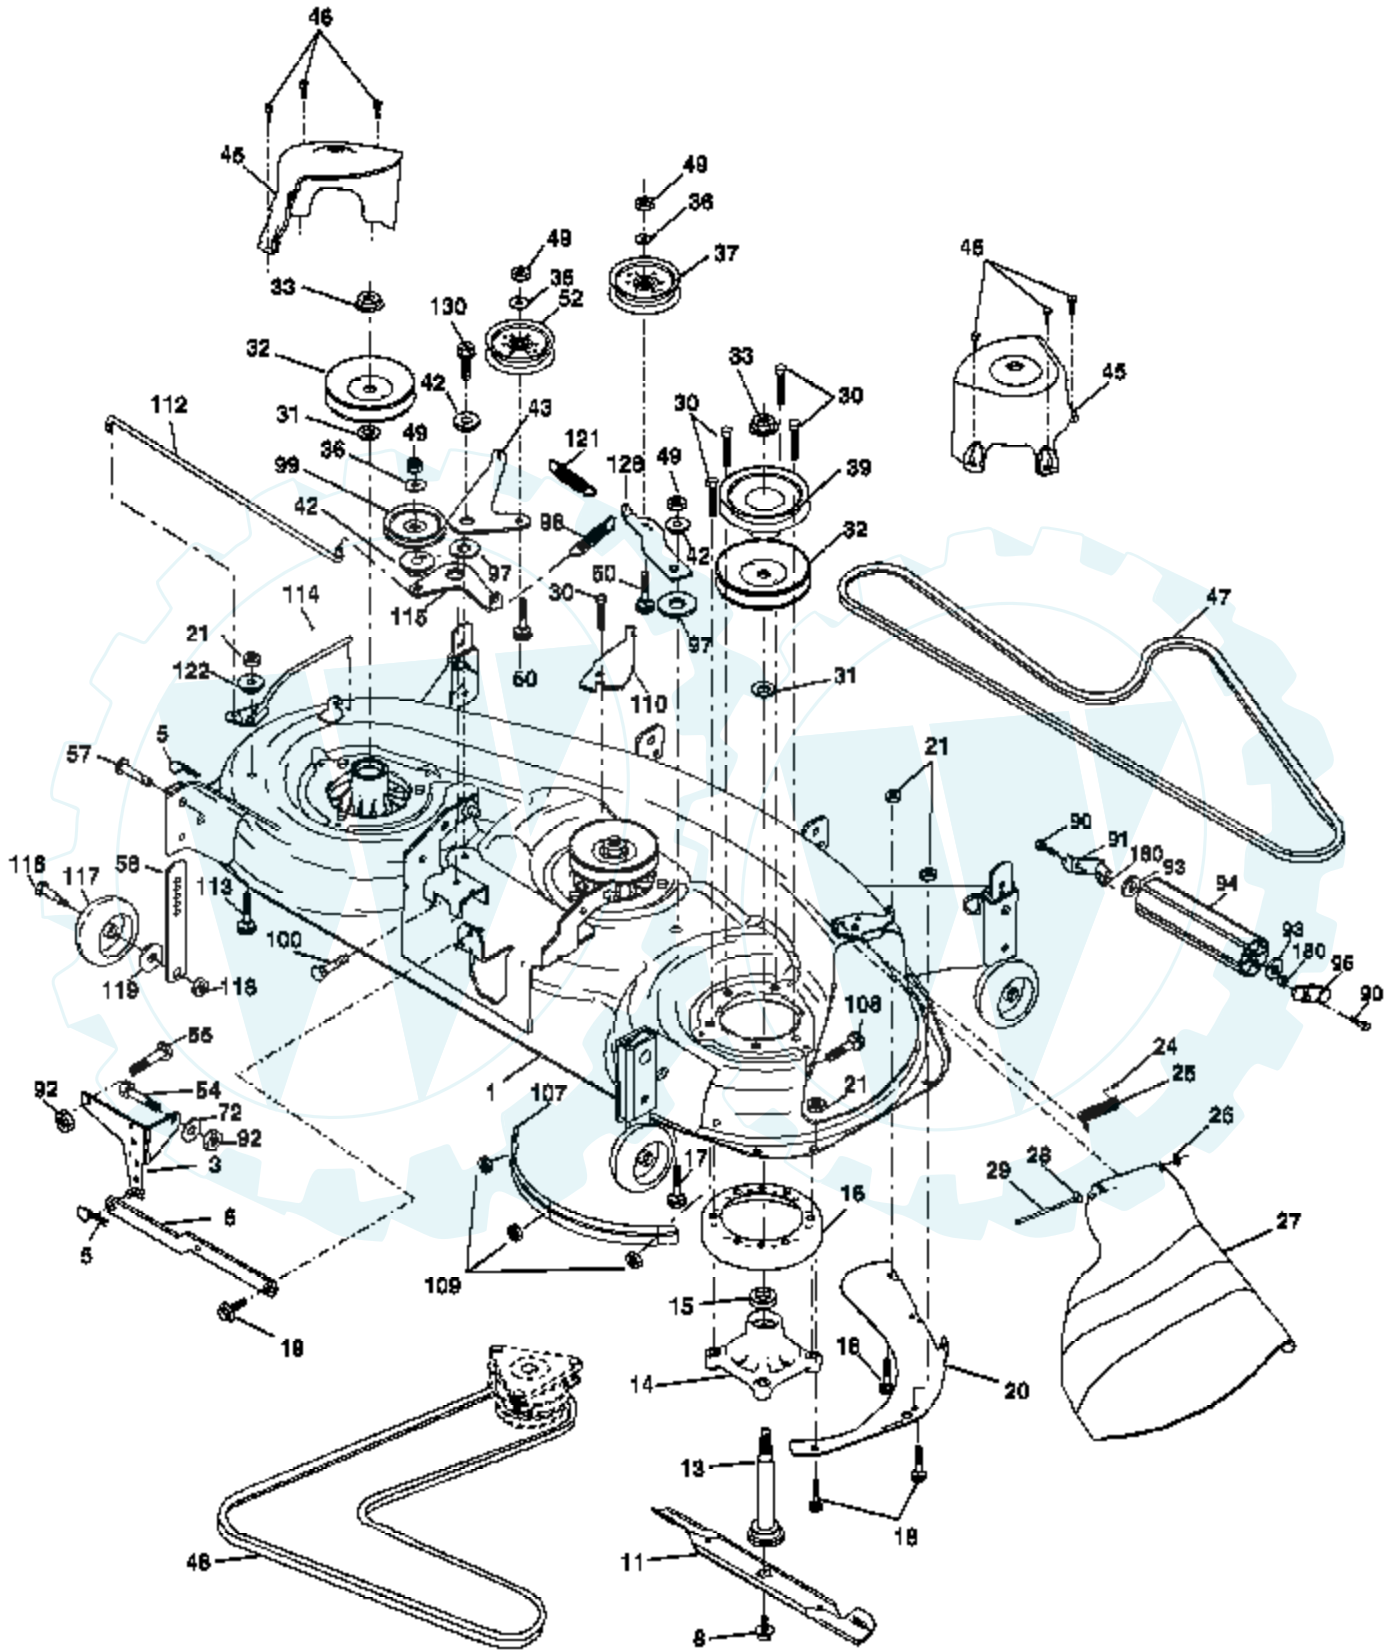

Ref #	Part Number	Qty	Description
1	174348		Deck Weldment Mower 48
3	138017		Bracket Asm., Sway Bar
5	4939M		Retainer Spring
6	130832		Arm, Suspension, Rear (Sway Bar)
8	174365		Bolt 7/16 Asm. Blade
11	173920		Blade
13	174360		Shaft Asm. w/Lower Bearing
14	174356		Mandrel Asm.
15	110485X		Bearing, Ball, Mandrel
16	174493		Stripper Mandrel Deck
17	72110610		Bolt RDHD Sq Neck 3/8-16 x 1.25
18	72140505		Bolt, Carriage 5/16-18 x 5/8
19	132827		Bolt, Hex Hd, Shoulder 5/16-18
20	174378		Baffle, Vortex Mower
21	73680500		Nut, Crownlock 5/16-18 UNC
24	105304X		Cap, Sleeve
25	178102		Spring, Torsion
26	110452X		Nut, Push
27	174346X428		Deflector Shield
28	19111016		Washer 11/32 x 5/8 x 16 Ga.
29	131491		Rod, Hinge
30	157722		Screw, Thdroll Washer Head
31	129963		Washer, Spacer Mower Vented
32	177865		Pulley, Mandrel
33	178342		Nut, Fig. Top Lock Cntr. 9/16
36	19131316		Washer 13/32 x 13/16 x 16 Ga.
37	173437		Pulley, Idler, Flat
39	174375		Pulley, Idler, Driven
42	122052X		Spacer, Retainer
43	174373		Arm, Idler Secondary
45	174343		Cover, Mandrel Deck
46	137729		Screw, Thdroll. 1/4-20 x 5/8
47	174369		V-Belt, Mower, Secondary
48	174368		V-Belt, Mower, Primary
49	73680600		Nut, Crownlock 3/8-16 UNC
50	72110612		Bolt, Carr. 3/8-16 x 1-1/2 Gr. 5
52	175820		Pulley Idler Flat
54	74780616		Bolt Fin Hex 3/8-16 x 1
55	72140608		Bolt Carriage Sqnk. 3/8-16 x 1
56	155986		Bar Pnt Adj.
57	156941		Pin Head Rivet
72	19131312		Washer 13/32 x 13/16 x 12 Ga.
90	74760516		Bolt, Hex Hd 5/16-18 x 1
91	175384		Bracket, Asm Noseroller, LH
92	73800600		Nut Lock Hex 3/8-16
93	19171416		Washer 17/32 x 7/8
94	176066		Noseroller
95	175996		Bracket, Asm Noseroller RH
97	133943		Washer Hardened
98	174370		Spring Primary Drive
99	175080		Pulley Idler "V"
100	72110616		Bolt RDHD Sqnk 3/8-16 UNC x 2
107	175294		Baffle Vac Edge Mower
108	72110404		Bolt Carr.
109	73680400		Nut Crownlock 1/4-20
110	175016		Arm Spring Secondary
112	174387		Link Tension Relief Lever
113	72110508		Bolt Carr. 5/16-18 x 1