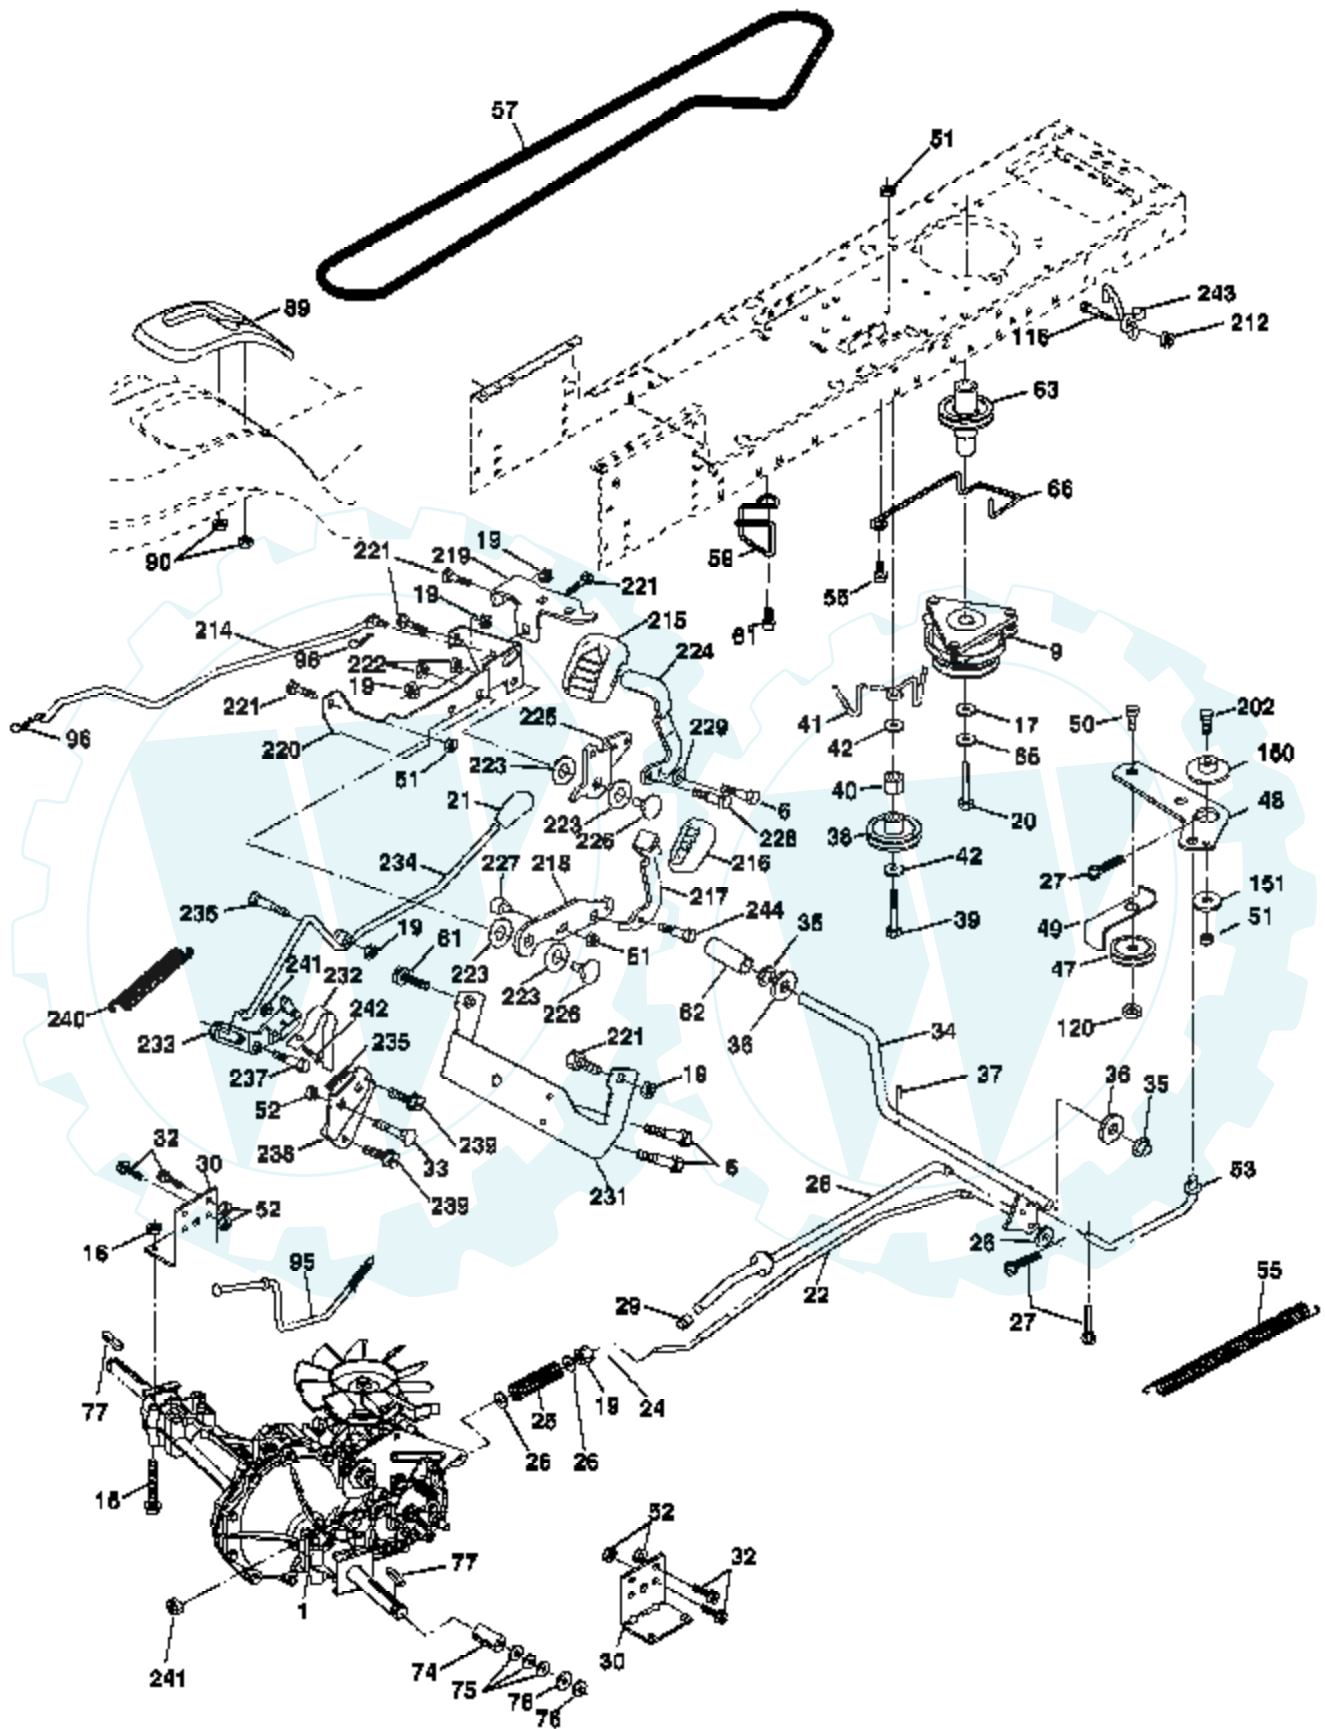

Ref #	Part Number	Qty	Description
1			Transaxle (See Breakdown) Hydro gear Model 323-0510
6			UNKNOWN
9	174367		Clutch Elec
15	74490544		Bolt Hex Flghd 5/16-18 Gr. 5
16	73800500		Nut Lock Hex W/Ins. 5/16-18 Unc
17	126197X		Washer 1-1/2 OD x 15/32 ID x .250
19	73800600		Nut Lock Hex W/Wsh 3/8-16 Unc
20	173937		Bolt Hex 7/16-20 x 4 x Gr. 5-1.5
21	175036X421		Knob Custom Control Cruise
22	175896		Rod, Brake
24	73350600		Nut, Hex Jam 3/8-16 Unc
25	106888X		Spring, Brake Rod
26	19131316		Washer
27	76020412		Pin Cotter 1/8 x 3/4 CAD.
28	175765		Rod, Parking Brake
29	71673		Cap, Brake, Park
30	169592		Bracket, Transaxle
32	74760512		Bolt Hex Hd 5/16-18 Unc x 3/4
33	72140506		Bolt Rdhd Sqnk 5/16-18 Unc x 3/4
34	175578		Shaft, Foot Pedal
35	120183X		Bearing, Nylon
36	19211616		Washer
37	1572H		Pin, Roll
38	165936		Pulley, Composite, Flat
39	74760648		Bolt Fin Hex 3/8-16 Unc x 3
40	175461		Spacer, Split
41	175556		Keeper, Belt Idler Flat
42	19131312		Washer 13/32 x 13/16 x 12 Ga.
47	127783		Pulley, Idler, V-Groove
48	154407		Bellcrank Clutch Grnd Drw Stl
49	123205X		Retainer, Belt
50	74760624		Bolt
51	73680600		Nut Crownlock 3/8-16 UNC
52	73680500		Nut, Crownlock 5/16-18 Unc
53	105710X		Link, Clutch
55	105709X		Spring, Return, Clutch
56	17060616		Screw 3/8-16 x 1.0
57	140294		V-Belt, Ground Drive
59	169691		Keeper, Center Span
61	17060612		Screw 3/8-16 x 3/4
62	8883R		Cover, Pedal
63	175417		Pulley, Engine
65	10040700		Washer
66	154778		Keeper Belt Engine
74	137057		Spacer, Axle
75	121749X		Washer 25/32 x 1-1/4 x 16 Ga.
76	12000001		E-Ring
77	123583X		Key, Square
78	121748X		Washer 25/32 x 1-5/8 x 16 Ga.
89	174901X428		Console, Shift
90	124346X		Nut Self-Thd Wsh-hd 1/4 Zinc
95	175899		Rod Bypass
96	4497H		Retainer Spring 1" Zinc/Cad
116	72140608		Bolt RDHD SQNK 3/8-16 Unc x 1
120	73900600		Nut Lock Flg 3/8-16 Unc
150	175456		Spacer Retainer
151	19133210		Washer 13/32 x 2 x 10 Ga.
202	72110612		Bolt Carr Sh 3/8-16 x 1-1/2 Gr. 5