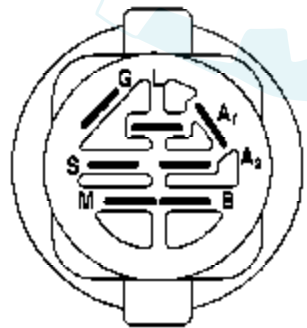

IGNITION SWITCH

POSITION	CIRCUIT	"MAKE"
OFF	M+G+A1	NONE
RUN/LIGHT	B+A1	A2+L
RUN	B+A1	NONE
START	B + S + A1	NONE

WIRING INSULATED CLIPS
NOTE: IF WIRING INSULATED CLIPS WERE REMOVED FOR SERVICING OF UNIT, THEY SHOULD BE REPLACED TO PROPERLY SECURE YOUR WIRING.

PTO SWITCH

POSITION	CIRCUIT
OFF	C+G, B+H
ON	C+F, B+E, A+D

● NON-REMOVABLE CONNECTIONS
○ REMOVABLE CONNECTIONS