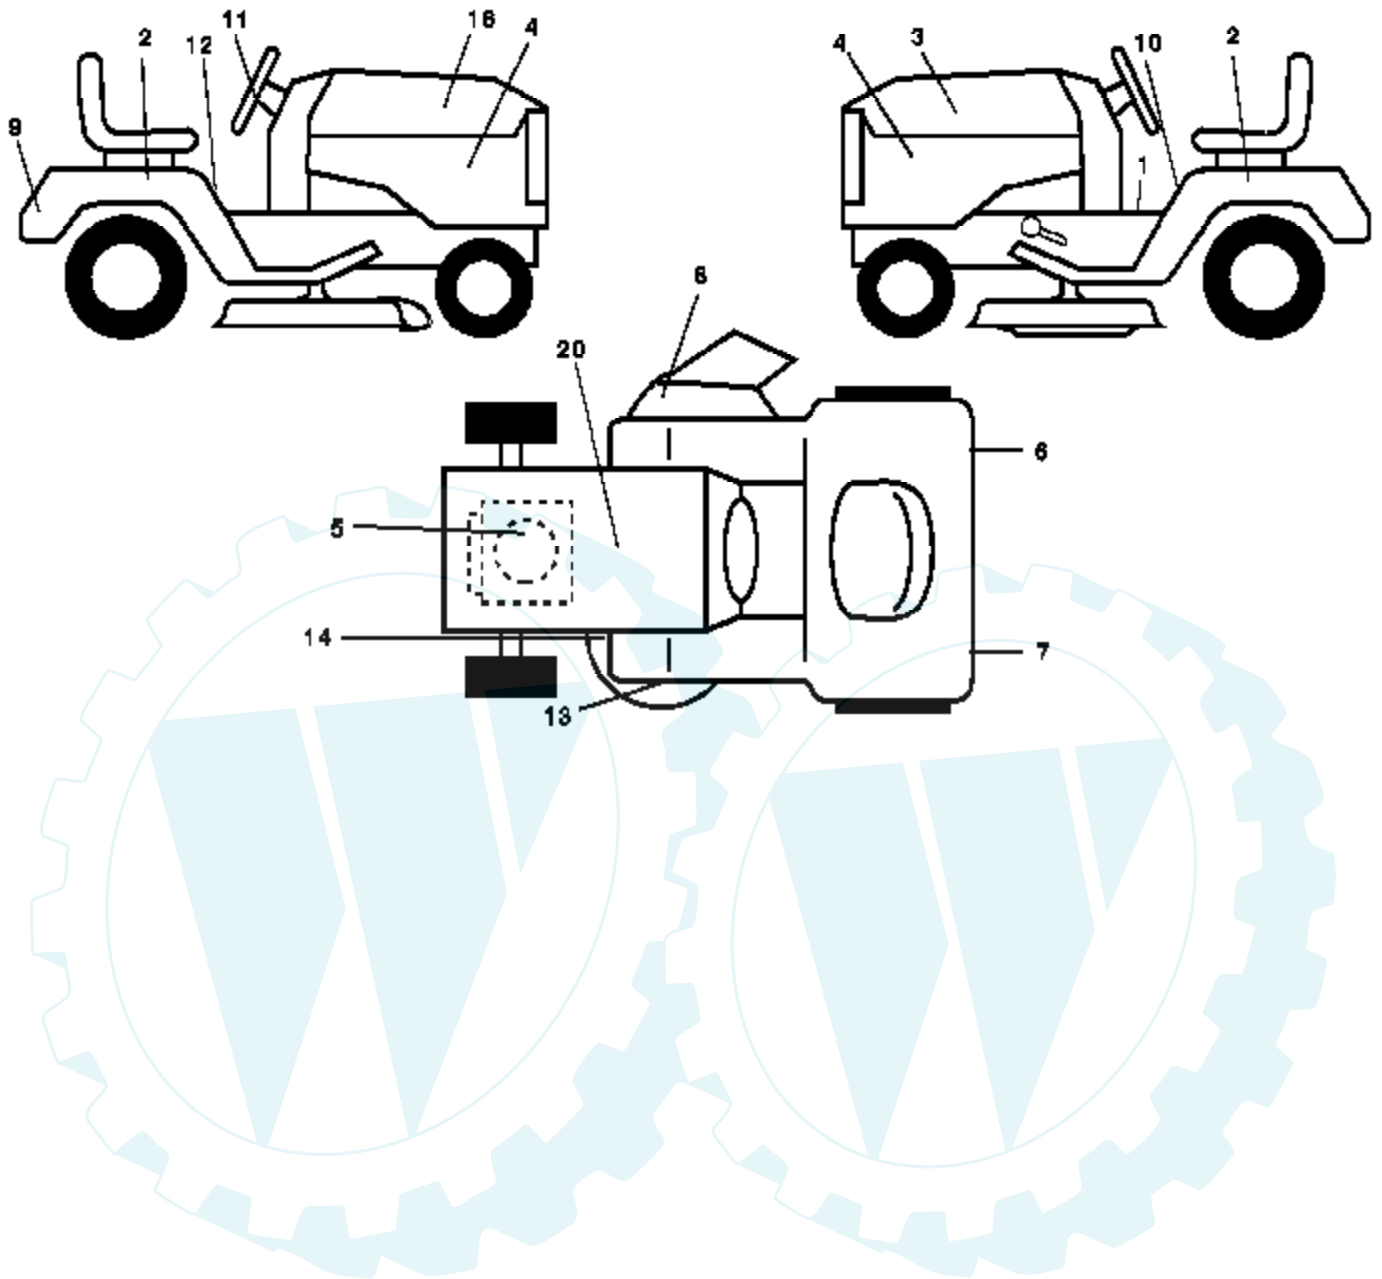

Ref #	Part Number	Qty	Description
1	164095		Decal Dash
2	176303		Decal Fender Auto
3	176273		Decal Hood LH
4	177756		Decal Side Panel
5	170852		Decal HP Engine
6	173587		Decal Reflector Rh
7	173589		Decal Reflector Lh
8	170563		Decal Warning Mower
9	172740		Decal Fender Logo
10	157140		Decal Fender Danger E/F
11	172743		Decal Ins Strg Whl
12	177982		Decal Fender Oper Cruise
13	178502		Decal Deck Caution
14	175291		Decal V-Belt Schematic
16	176272		Decal Hood Rh
20	145005		Decal Bat Dan/Psn
	169210		Decal By Pass Lt Hydro
	174998X428		Pad Footrest Lh
	138311		Decal Handle Lft Height Adjust
	175542X428		Pad Footrest Rh
	177167		Manual Owner's (English)
	177168		Manual Owner's (French)

Ref #	Part Number	Qty	Description
212	145212		Nut Hex Flange Lock
214	174735		Link Transaxle
215	175646		Cover Pedal Forward
216	175647		Cover Pedal Reverse
217	174737		Pedal Reverse
218	174713		Arm Control Pedal Reverse
219	174839		Bracket Frest Pdl Ctrl. Hyd
220	174711		Bracket Mtg. Pedal Control
221	72140606		Bolt Rdhd Sqnk 3/8-16 Unc x 3/4
222	73680700		Nut Crownlock 7/16-14 Unc
223	174840		Washer Nylon 11/16 ID x .060
224	174736		Pedal Forward
225	174712		Arm Control Pedal Forward
226	174902		Bolt Pivot Spacer
227	174710		Cam Reverse Pedal LT
228	171873		Bolt Shoulder 5/16-18
229	176451		Washer Serrated 5/16 x .75
230	17060512		Screw 5/16-18
231	174573		Strap Torque
232	175570		Actuator Cruise Disengage
233	174856		Pawl Control Cruise
234	174858		Lever Control Cruise
235	174857		Sector Control Cruise
236	128903		Bolt Shoulder 3/8-16 Unc 1/44
237	170165		Bolt Shoulder 5/16-18
238	175807		Arm Mtg. Cruise Sector
239	17490508		Screw Thdrol 5/16 x 1/2
240	175610		Spring Return Cruise Control
241	73930400		Nut Centerlock 1/4-20 Unc
242	74760408		Bolt Fin Hex 1/4-20 Unc x 1/2
243	178289		Bracket Anti-Rotation CVX
244	17060508		Screw 5/16-18 x 1/2