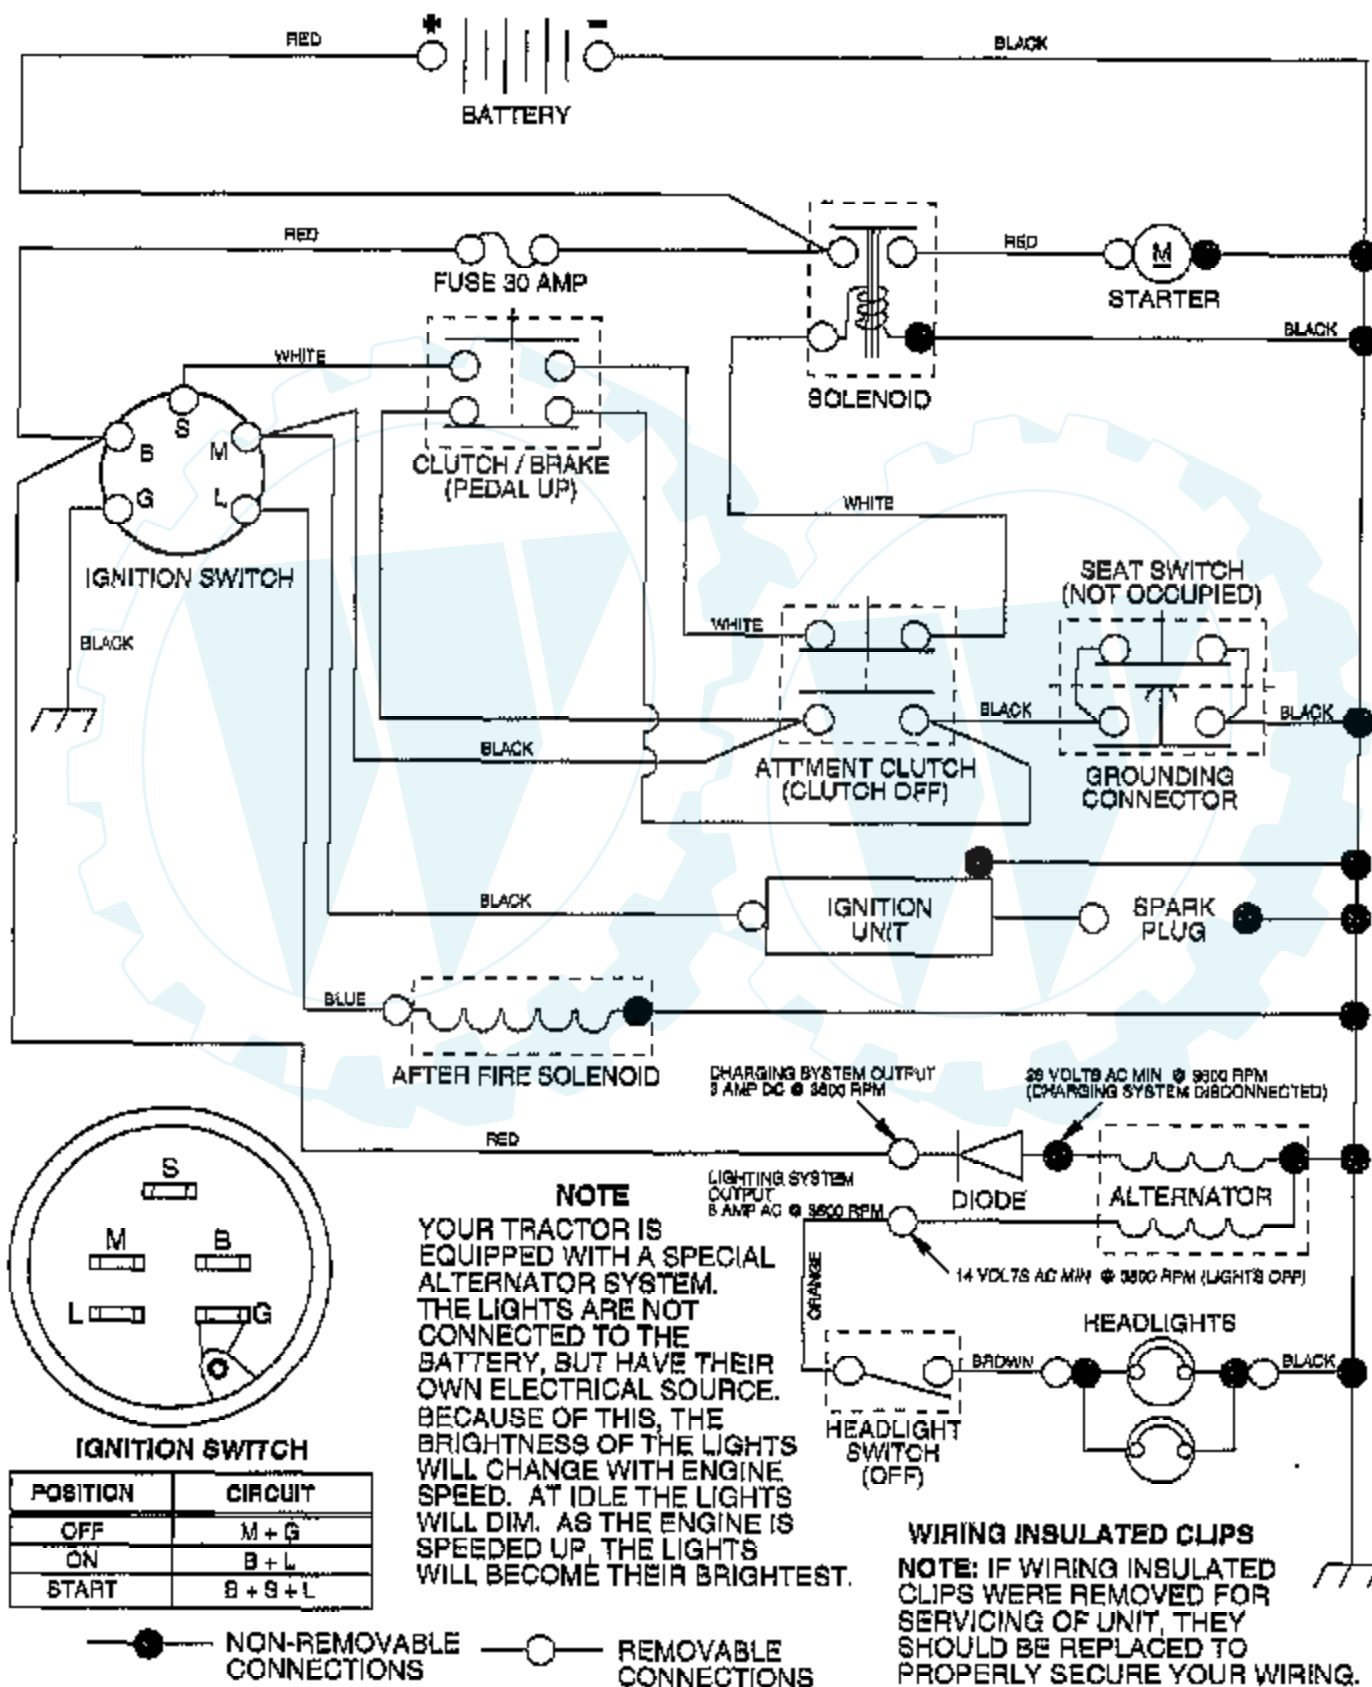

TRACTOR -- MODEL NUMBER CTW14542A

SCHEMATIC

IGNITION SWITCH

POSITION	CIRCUIT
OFF	M + G
ON	B + L
START	S + S + L