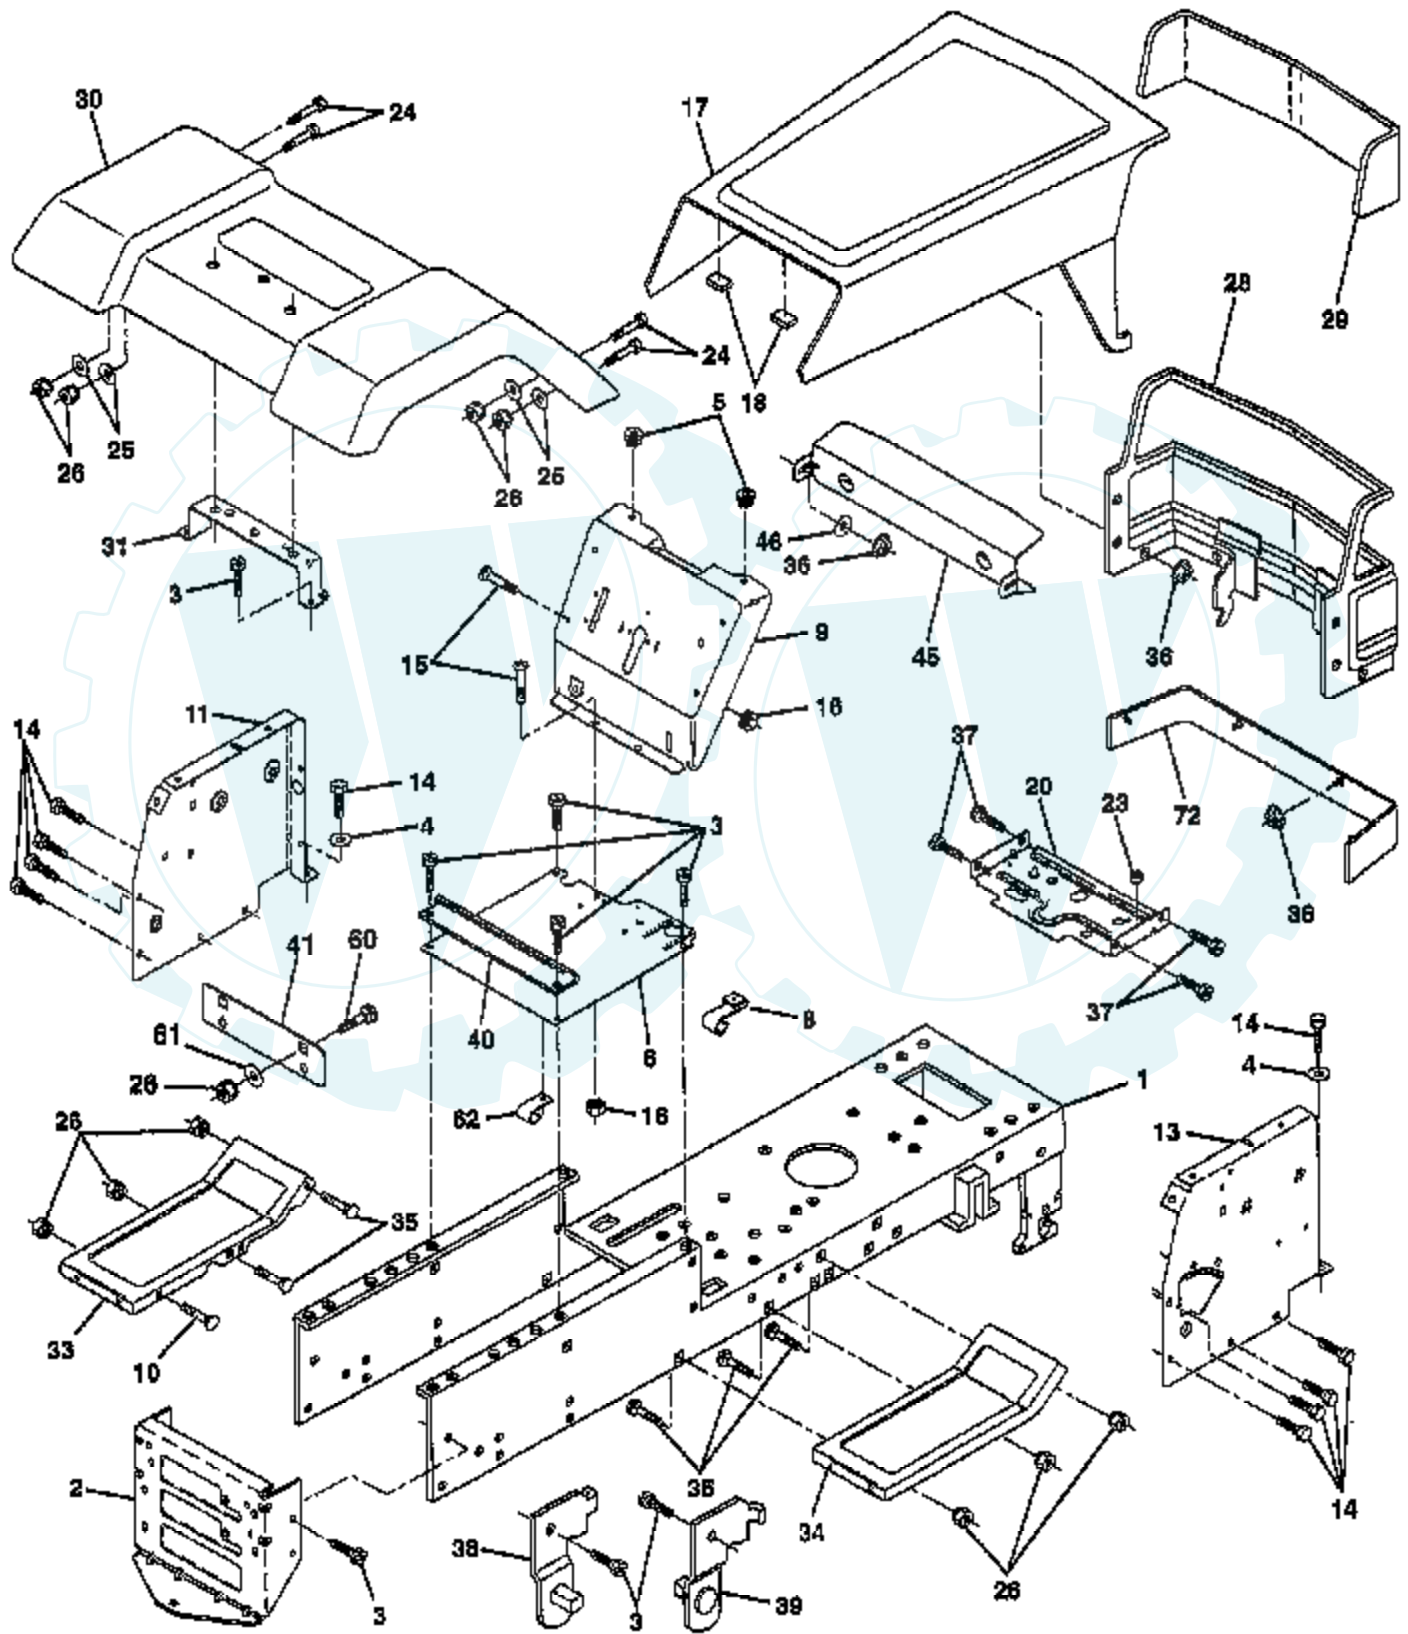

TRACTOR - - MODEL NUMBER CTW14542A

CHASSIS AND ENCLOSURES

Ref #	Part Number	Qty	Description
1	145501		CHASSIS.WLD.11GA
2	140356		SUB= 145009
3	17490612		SCREW
4	19131216		WASHER
5	146077		SUB= 155272
6	145208X013		SADDLE.SLKSCR.6SP
8	126471X		"CLIP,INSULATOR"
9	146757X011		DASH.SLKSC.LT.1PC
10	72140608		SUB= 72110608
11	146956		PANEL.DASH.LH.
13	146961X012		SUB= 155934X010
14	17490608		SCREW LT
15	74180512		SCREW
16	73510500		NUT
17	146399X550		HOOD.W/SD.PNLS.LT
18	126938X		SUB= 532126938
20	145210		PLATE.MTG.BTRY.TK
23	124028X		SUB= 532124028
24	74780616		BOLT
25	19131312		WASHER
26	73800600		NUT
28	133951X		GRILLE
29	133805		SUB= 133954
30	109872X550		FENDER.PNT.
31	139976		BRACKET SUPT FEND
33	105476X550		FOOTREST.LH.PERF.
34	105475X550		FOOTREST.RH.PERF.
35	72110606		BOLT
36	108067X		PAL NUT LT
37	17490508		SCREW LT
38	139886		BRACKET ASM LH
39	139887		BRACKET ASM RH
40	139977		SPACER FENDER LT
41	139978		PLATE EXTEN FEND
45	132257		SUB= 918132257
46	127316X		RETAINER
60	72140606		BOLT
61	19171416		WASHER
62	141606		CLIP.WIRE
72	109745X550		STRAP.GRILLE.PNT.
	5479J		PLUG BUTTON T