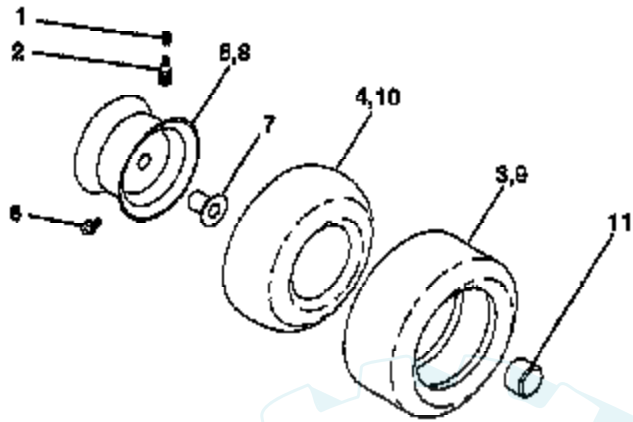

TRACTOR - - MODEL NUMBER CTW14542A

WHEELS & TIRES