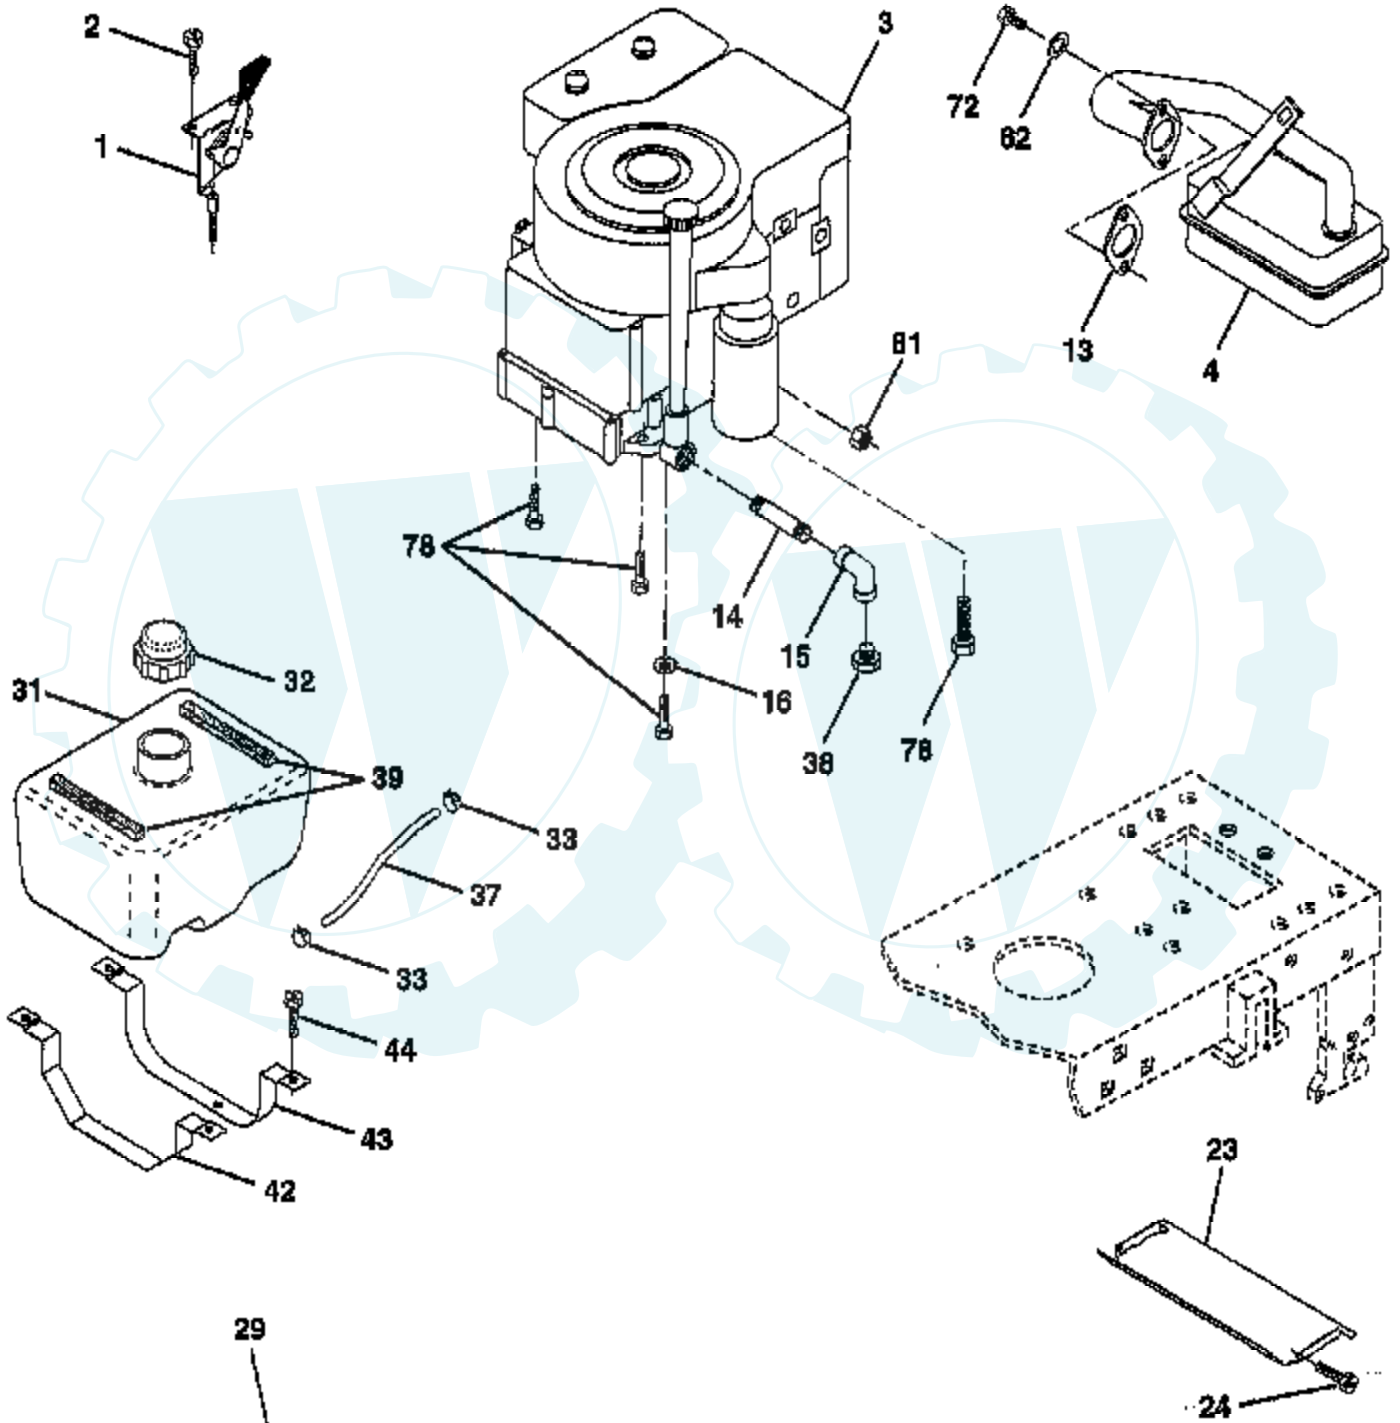

TRACTOR - - MODEL NUMBER CTW14542A

ENGINE

OPTIONAL EQUIPMENT
Spark Arrester

Ref #	Part Number	Qty	Description
1	132771		THROTTLE CONTROL
2	17720410		SCREW LT
3			CHECK WITH SUPPLIER
4	137352		MUFFLER
13	272293		GASKET ENG 1 313 LD TIN PLATED
14	13280324		PIPE NIPPLE
15	13200300		ELBOW
16	11050600		LOCKWASHER
23	128953		HEAT SHIELD
24	17021008		SCREW
29	137180		SUB= 532137180
31	141291		TANK FUEL 1.9 NAT
32	140527		CAP ASM FUEL
33	123487X		HOSE CLAMP
37	8543R		FUEL LINE T
38			CHECK WITH SUPPLIER
39	126564X		"STRIP,FORM"
42	140020		STRAP TANK FUEL
43	140019		STRAP TANK FRONT
44	17490612		SCREW
62	10040500		LOCKWASHER
72	71070512		SCREW
78	17490620		SCREW
81	128861		NUT