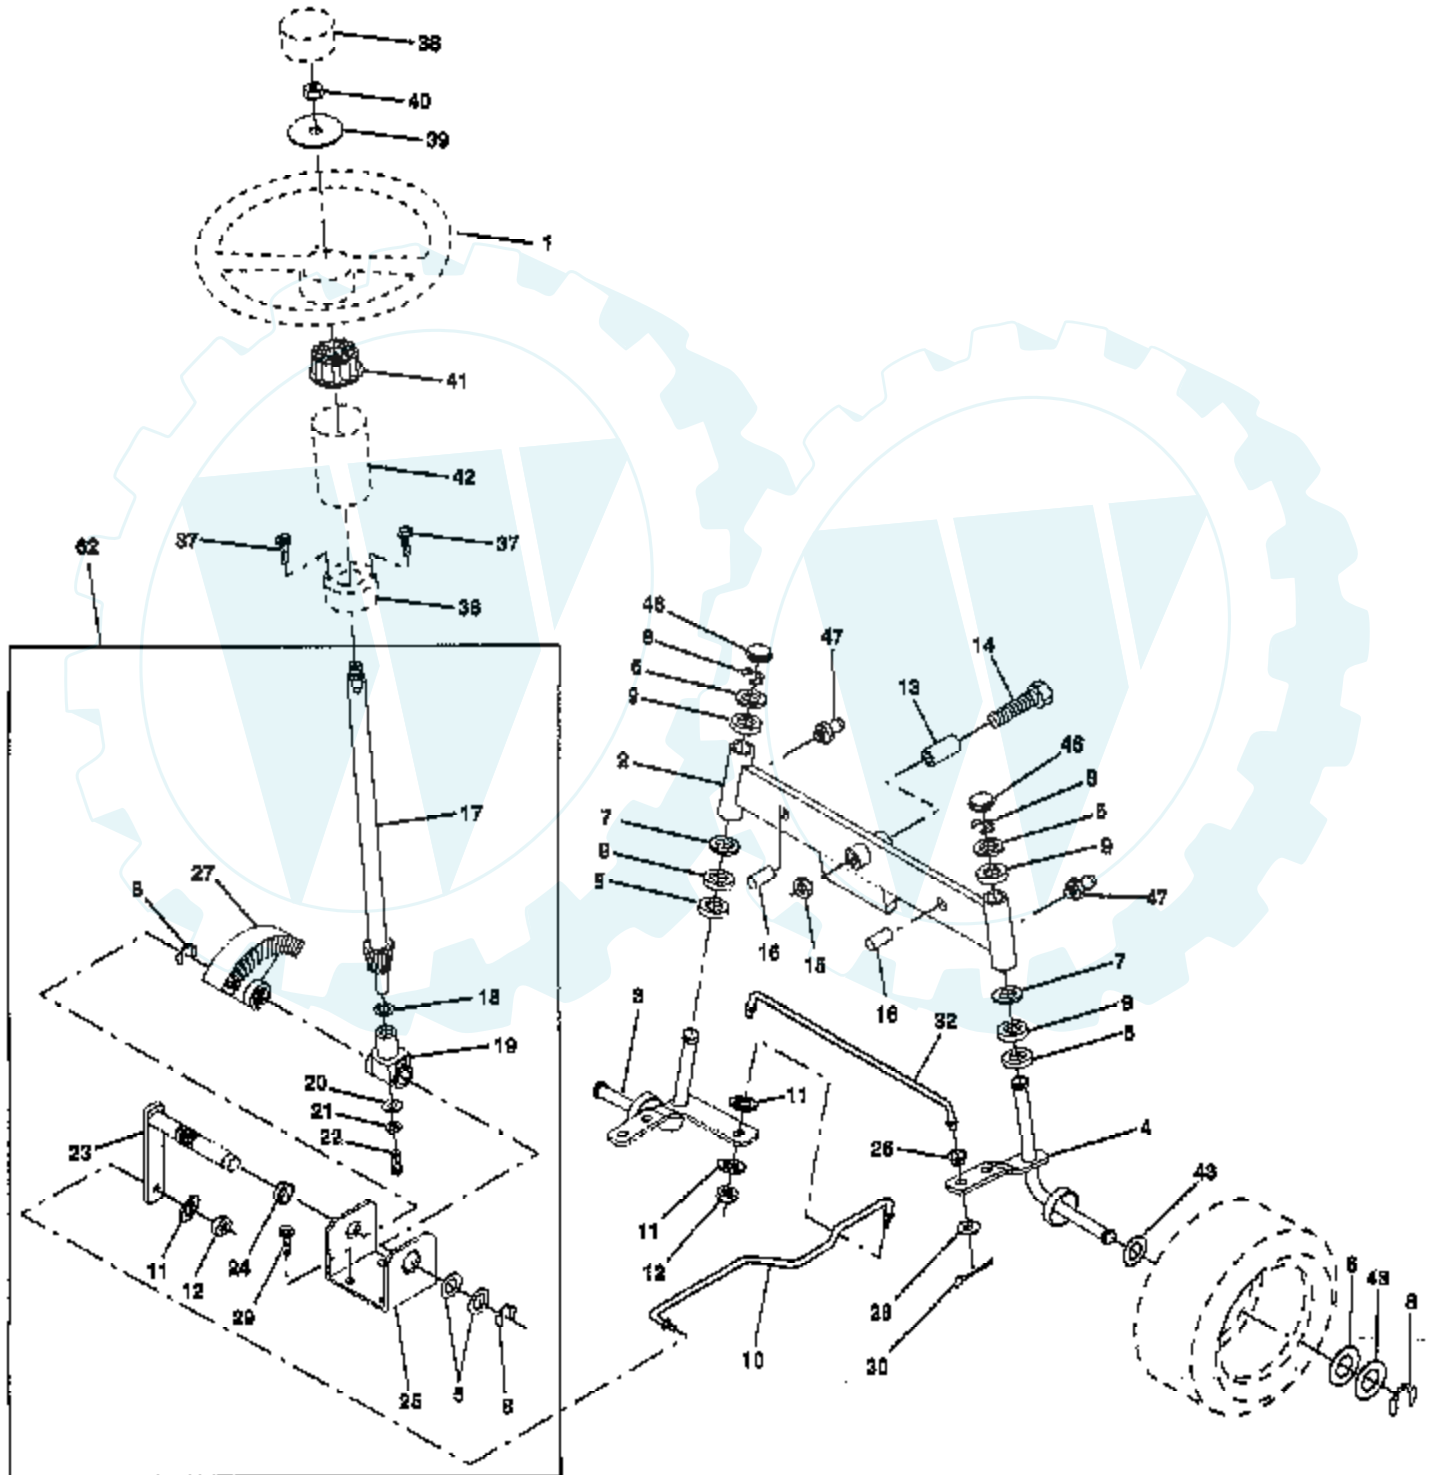

TRACTOR -- MODEL NUMBER CTW14542A

STEERING ASSEMBLY

Ref #	Part Number	Qty	Description
1	140044		WHEEL STR AYP BLK
2	142033		AXLE ASM FRONT
3	135227		SPINDLE LH
4	135228		SPINDLE RH
5	6266H		WASHER .T
6	121748X		WASHER
7	19272016		WASHER
8	12000029		RING
9	3366R		COL. SRTG. BEAR.
10	130468		SUB= 532130468
11	10040600		LOCKWASHER
12	73610600		SUB= 7810H
13	110438X		BEARING
14	74011056		BOLT HEX 5/8-11
15	73901000		"NUT-LOC,FLANGE LT"
16	132624		AXLE PIN
17	132614		SHAFT ASM
18	57079		THRUST WASHER
19	124035X		SUPPORT.SHAFT
20	126684X		SUB= 532126684
21	10040400		LOCKWASHER
22	71070410		"SCREW,SPECIAL"
23	127501		SUB= 918127501
24	109816X		NYLINER T
25	124036X		"BRKT,STEERING"
26	126847X		BUSHING.DRAGLINK
27	136874		GEAR SECTOR
28	19131416		WASHER
29	17490612		SCREW
30	76020412		COTTER PIN
32	130465		TIE ROD
36	132196		SUB= 155106
37	17431008		SUB= 98000165
38	140045		CAP STEER AYP
39	19133808		WASHER T
40	7810H		GRIPCO NUT
41	104820X		ADAPTER-WHEEL LT
42	124418X		"TUBE, STR SHAFT"
43	121749X		WASHER
46	121232X		CAP
47	6855M		ZERK M
62	149684		SUB= 156593