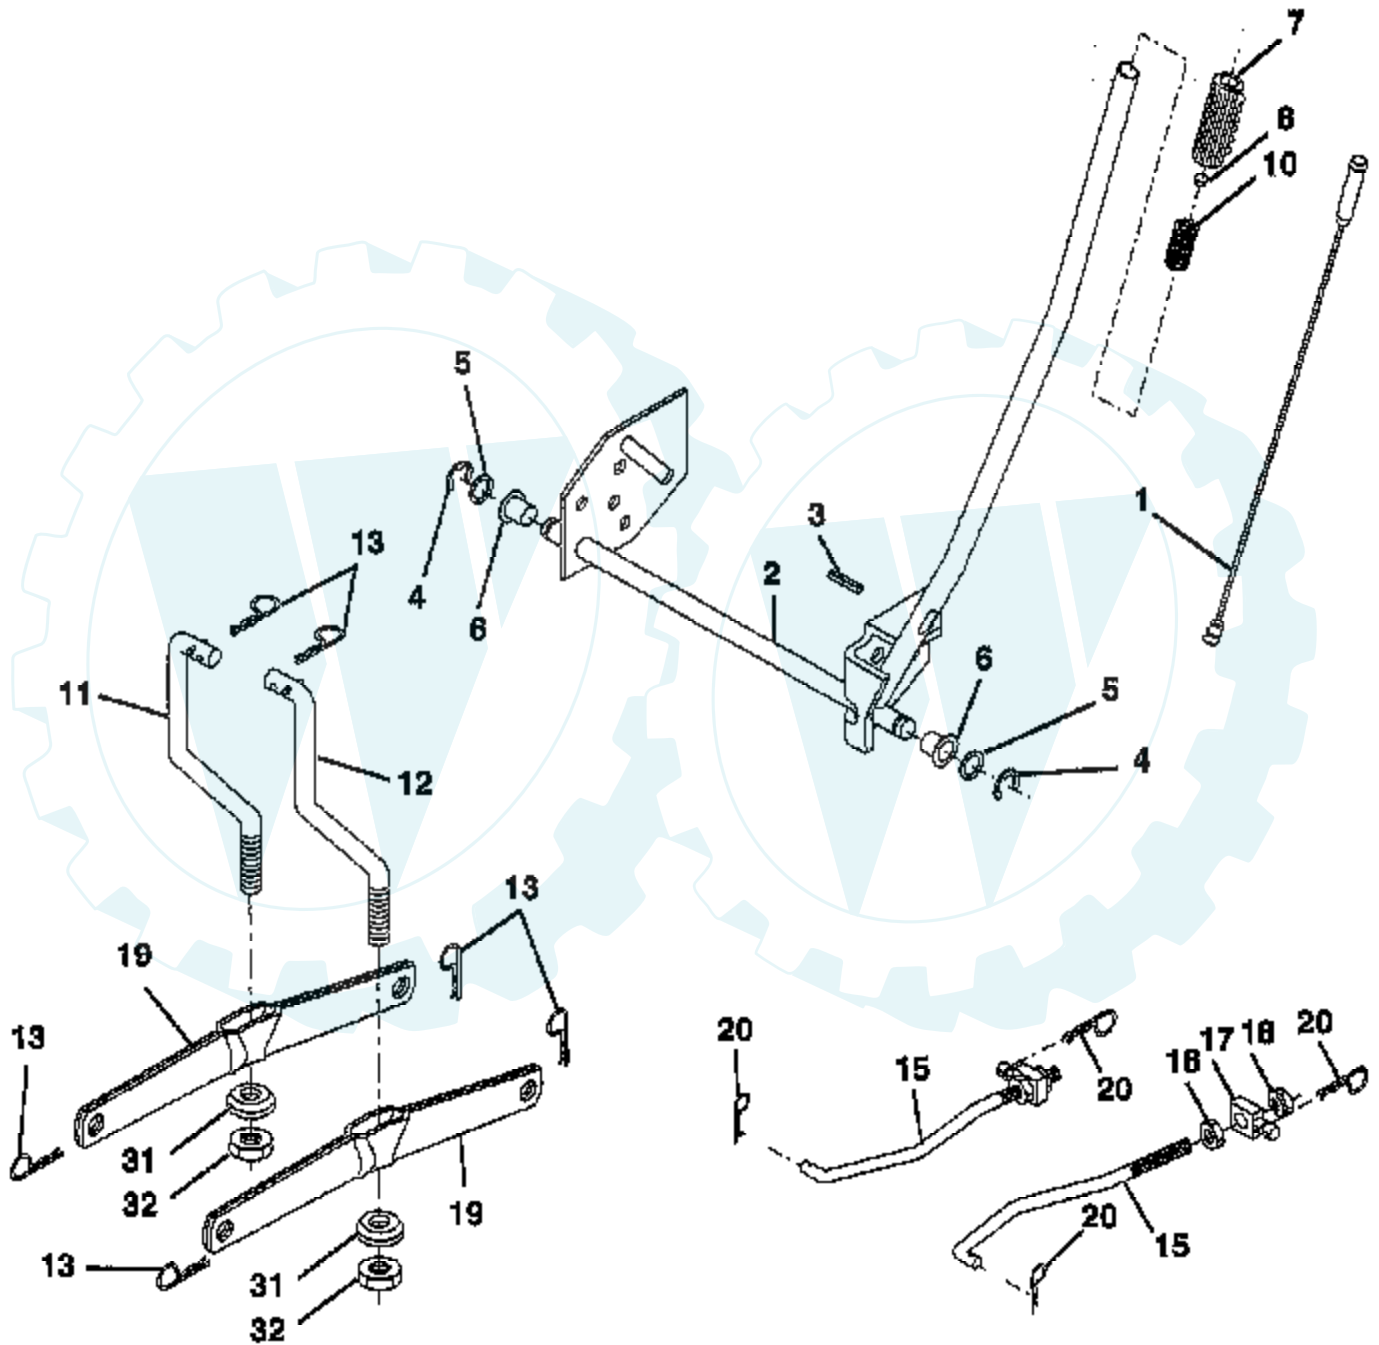

#### DECALS

**NOTE:** All component dimensions given in U.S. inches  
1 inch = 25.4 mm.

Ref #	Part Number	Qty	Description
1	138955		REFER TO IMAGE
2	150421		DECAL.DASH.INST.
3	150419		DECAL.GRILLE.RALY
4	129823		DECAL.HD.RH.
5	272991		NLA
6	133796		DECAL, ENGINE
7	4900J		DECAL
8	150420		DECAL T
9	131425		DECAL.HD.LH
10	146644		CHASSIS DECAL
12	135013		DECAL.INS.HD.RALL
13	150423		NLA
15	136832		DECAL.WHEEL.STEER
16	150422		DECAL
17	140837		DECAL.FENDER.
	138311		DECAL BRAK PARK
	150418		DECAL HANDLE LIFT
	145278		MANUAL.P.CTW14542
	LBD48		MANUAL.OP.GENERIC
	C42		SNOW BLADE
	LC05		GRASS CATCHER
	CH208		WHEEL WTS.
	LSB42		TIRE CHAINS
	MK420		SNOW THROWER
			MULCHING KIT W/BLADES

## ENGINE

**OPTIONAL EQUIPMENT**  
**Spark Arrester**

Ref #	Part Number	Qty	Description
1	132771		THROTTLE CONTROL
2	17720410		SCREW LT
3			CHECK WITH SUPPLIER
4	137352		MUFFLER
13	272293		GASKET ENG 1 313 LD TIN PLATED
14	13280324		PIPE NIPPLE
15	13200300		ELBOW
16	11050600		LOCKWASHER
23	128953		HEAT SHIELD
24	17021008		SCREW
29	137180		SUB= 532137180
31	141291		TANK FUEL 1.9 NAT
32	140527		CAP ASM FUEL
33	123487X		HOSE CLAMP
37	8543R		FUEL LINE T
38			CHECK WITH SUPPLIER
39	126564X		"STRIP,FORM"
42	140020		STRAP TANK FUEL
43	140019		STRAP TANK FRONT
44	17490612		SCREW
62	10040500		LOCKWASHER
72	71070512		SCREW
78	17490620		SCREW
81	128861		NUT

## LIFT

Ref #	Part Number	Qty	Description
1	136973		WIRE ASM
2	122507X		SUB= 145117
3	105767X		PIN-GROOVE LT
4	12000002		SUB= 2225J
5	19211621		WASHER
6	120183X		NYLON BEARING
7	109413X		GRIP
8	124526X		SUB= 125925X
10	122512X		SUB= 532122512
11	139865		SUB= 918139865
12	139866		SUB= 151140
13	4939M		SUB= 85902
15	127218		LINK.FRONT
16	73350800		NUT
17	130171		TRUNION
18	73800800		NUT.LK.W/WSH.1/2.
19	139868		ARM SUSP REAR
20	3146R		RETAINER.SPRING
31	140302		BEARING PVT LH
32	73540600		NUT.CROWNLOCK.3/8