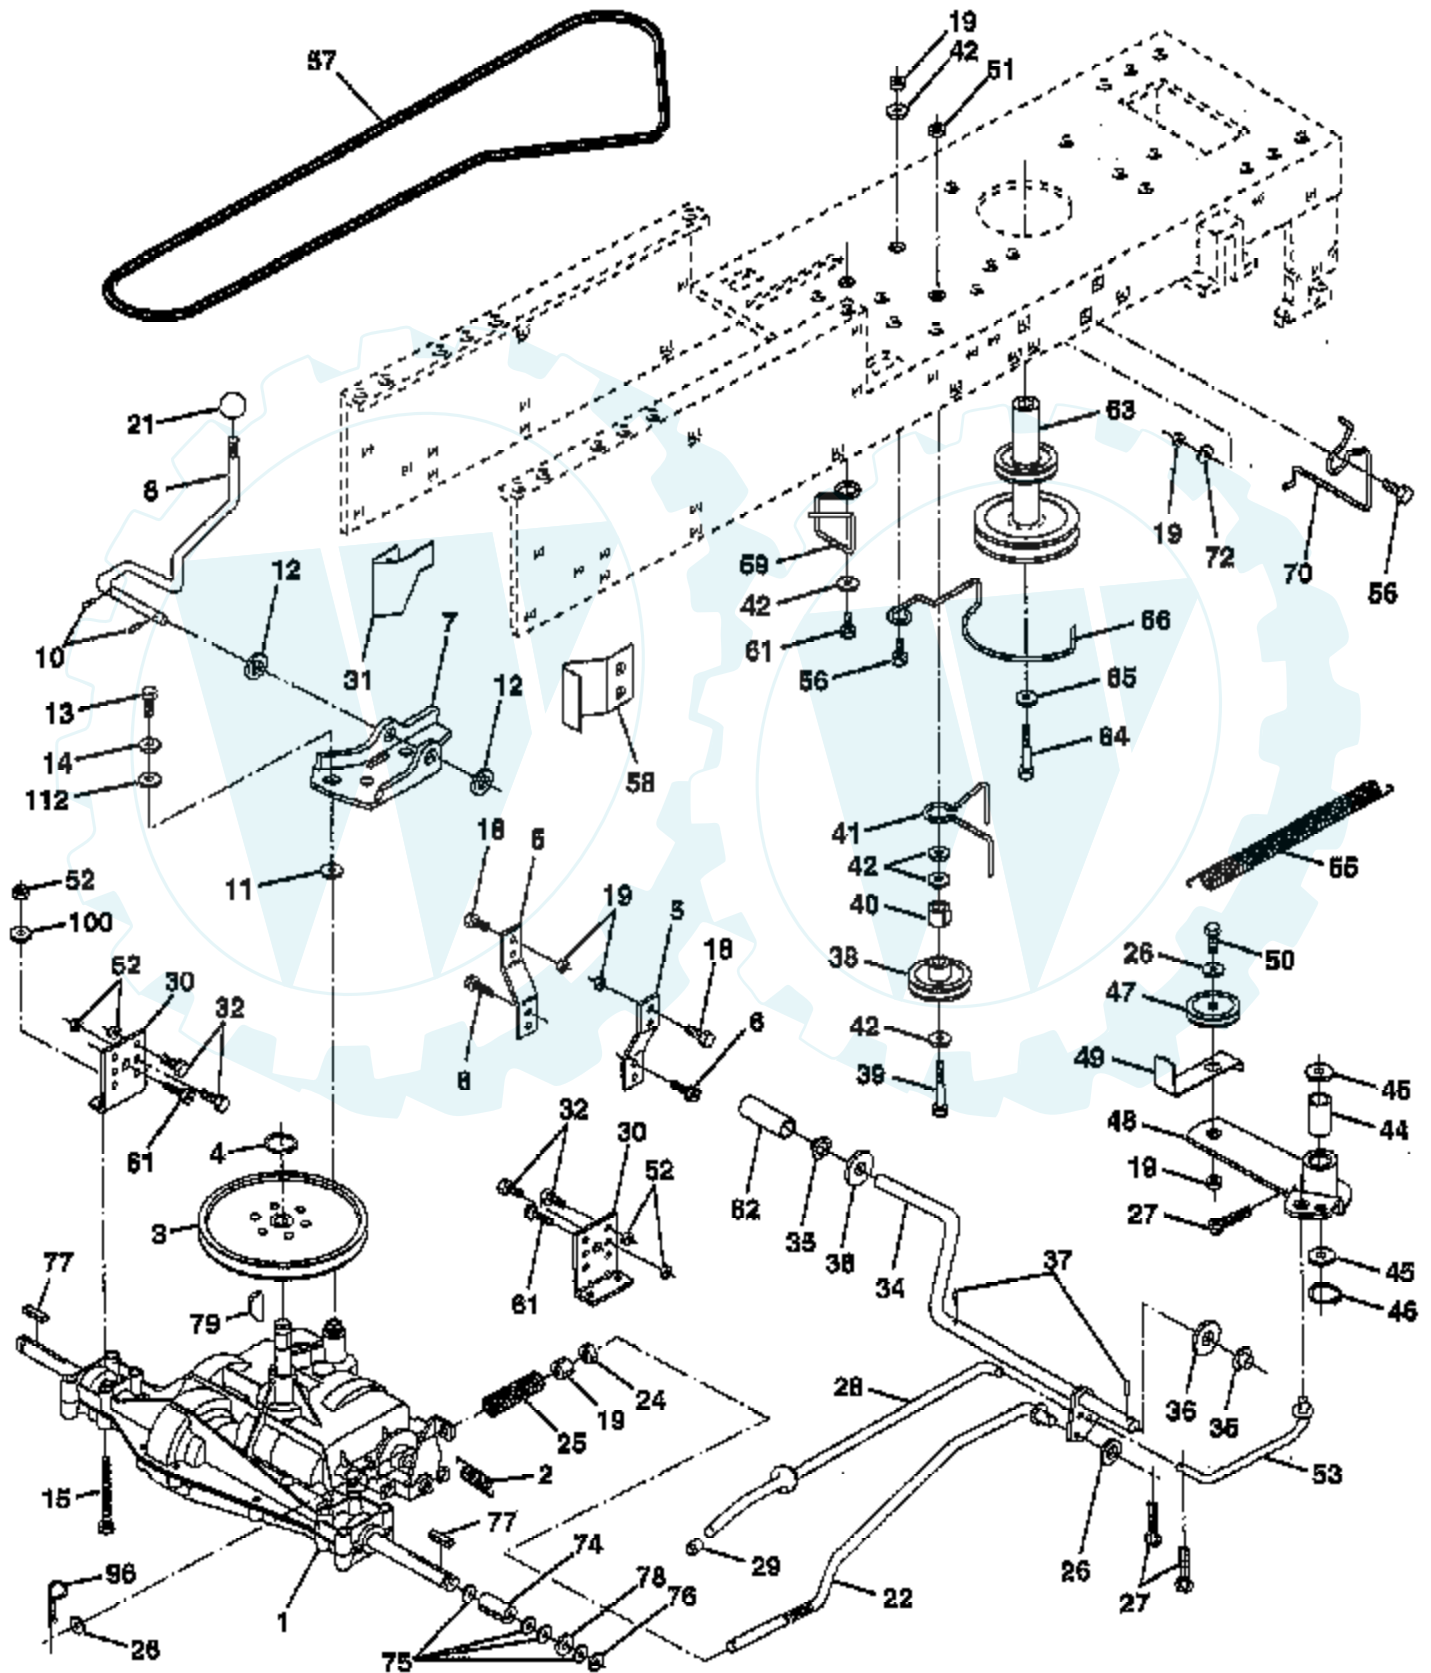

TRACTOR -- MODEL NUMBER CTW14542A

DRIVE

Ref #	Part Number	Qty	Description
1	145600		TRANSAXLE
2	146682		SPRING.BRAKE.RETU
3	123666X		PULLEY TRANS
4	12000028		SUB= 2267J
5	121520X		STRAP TORQUE
6	17490512		SCREW
7	130802		SUB= 162240
8	131679		SHIFT ROD
10	76020416		PIN COTTER 1/8
11	105701X		WASH-SHFT PLT LT
12	19151216		WASHER
13	74550412		BOLT.1/4-28.W/PAT
14	10040400		LOCKWASHER
15	74780544		BOLT HEX
18	74780616		BOLT
19	73800600		NUT
21	106933X		KNOB T (1/2-HOLE)
22	130804		BRAKE ROD
24	73350600		NUT
25	106888X		SPRING ROD LT
26	19131316		WASHER
27	76020412		COTTER PIN
28	145204		ROD.BRAKE.PARK.LT
29	71673		PLUNGER CAP T
30	130807		TRANSAXLE MTG BKT
31	127275X		"KEEPER,BELT LH T"
32	74760512		BOLT
34	149001		SHAFT.PEDAL.FOOT
35	120183X		NYLON BEARING
36	19211616		WASHER LT
37	1572H		SUB= 2882J
38	123674X		PULLEY.IDLER.FLAT
39	74760644		BOLT
40	4470J		SPACER T
41	109070X		BELT KEEPER LT
42	19131312		WASHER
44	105706X		"LY, BEARING"
45	110812X		WASHER LT
46	12000039		KLIP RING
47	127783		SUB= 139245
48	123789X		ARM IDLER
49	123205X		RETAIN BELT
50	74760624		SUB= 74930624
51	73680600		SUB= 73690600
52	73680500		SUB= 73690500
53	105710X		"LINK, CLUTCH T"
55	105709X		"SPRING, RETURN LT"
56	74760620		SUB= 74780620
57	130801		SUB= 138255
58	127274X		"KEEPER,BELT RH T"
59	140312		KEEPER BELT CNTSP
61	17490612		SCREW
62	8883R		PEDAL COVER T
63	140186		PULLEY.ENGINE
64	71170764		BOLT
65	10040700		LOCKWASHER
66	129921		KEEPER,BELT ENGL
67	74760616		BOLT