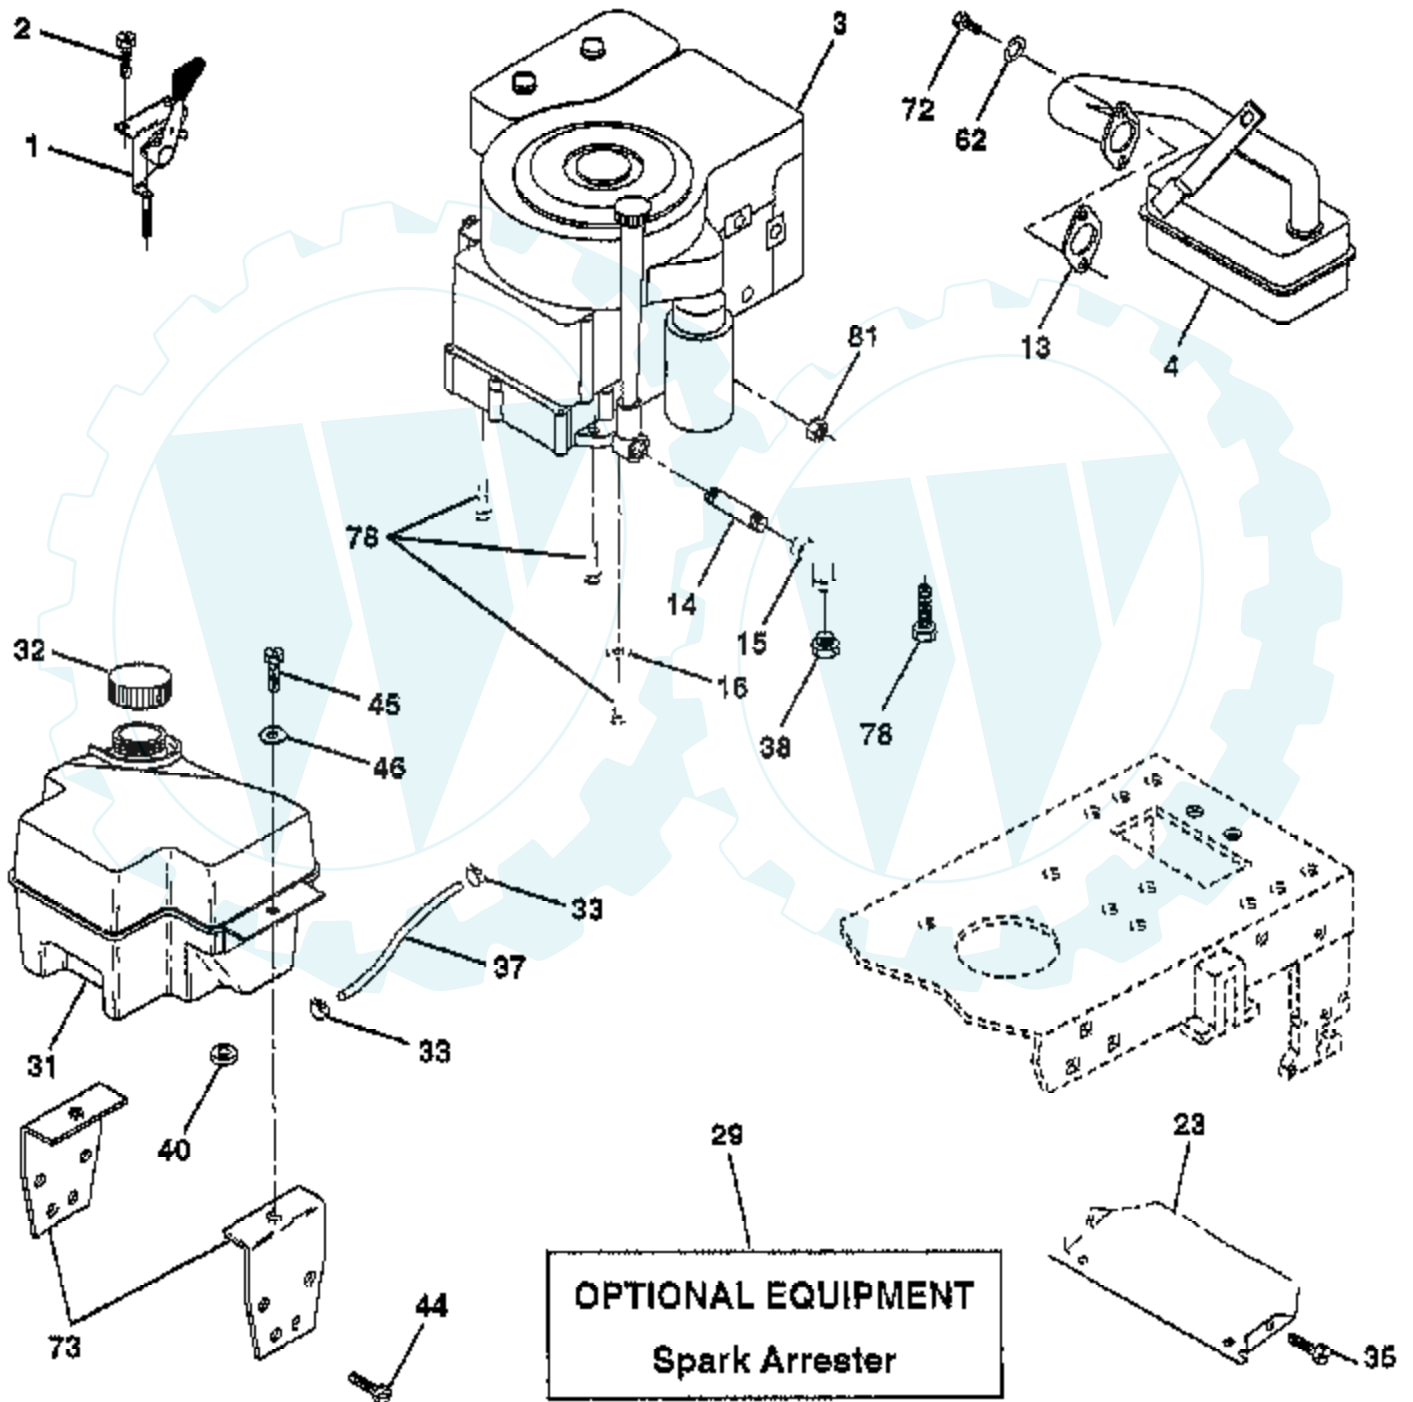

TRACTOR -- MODEL NUMBER CTH14542E

ENGINE

Ref #	Part Number	Qty	Description
1	143893		CONTROL.THTL.19.6
2	17720410		SCREW LT
3	287707		ENGINE B&S
4	137352		MUFFLER
13	272293		GASKET ENG 1 313 LD TIN PLATED
14	13280324		PIPE NIPPLE
15	13200300		ELBOW
16	11050600		LOCKWASHER
23	156123		SHIELD-HEAT
29	137180		SUB= 532137180
31	140280		SUB= 161911
32	140527		CAP ASM FUEL
33	123487X		HOSE CLAMP
35	17490512		SCREW
37	137040		LINE FUEL
38			REFER TO IMAGE
40	110436X		SUB= 9151R
44	17490612		SCREW
45	17490412		SCREW HEX CRT
46	19091416		WASHER
62	10040500		LOCKWASHER
72	71070512		SCREW
73	140282		BRACKET.SUPT.TANK
78	17490620		SCREW
81	128861		NUT