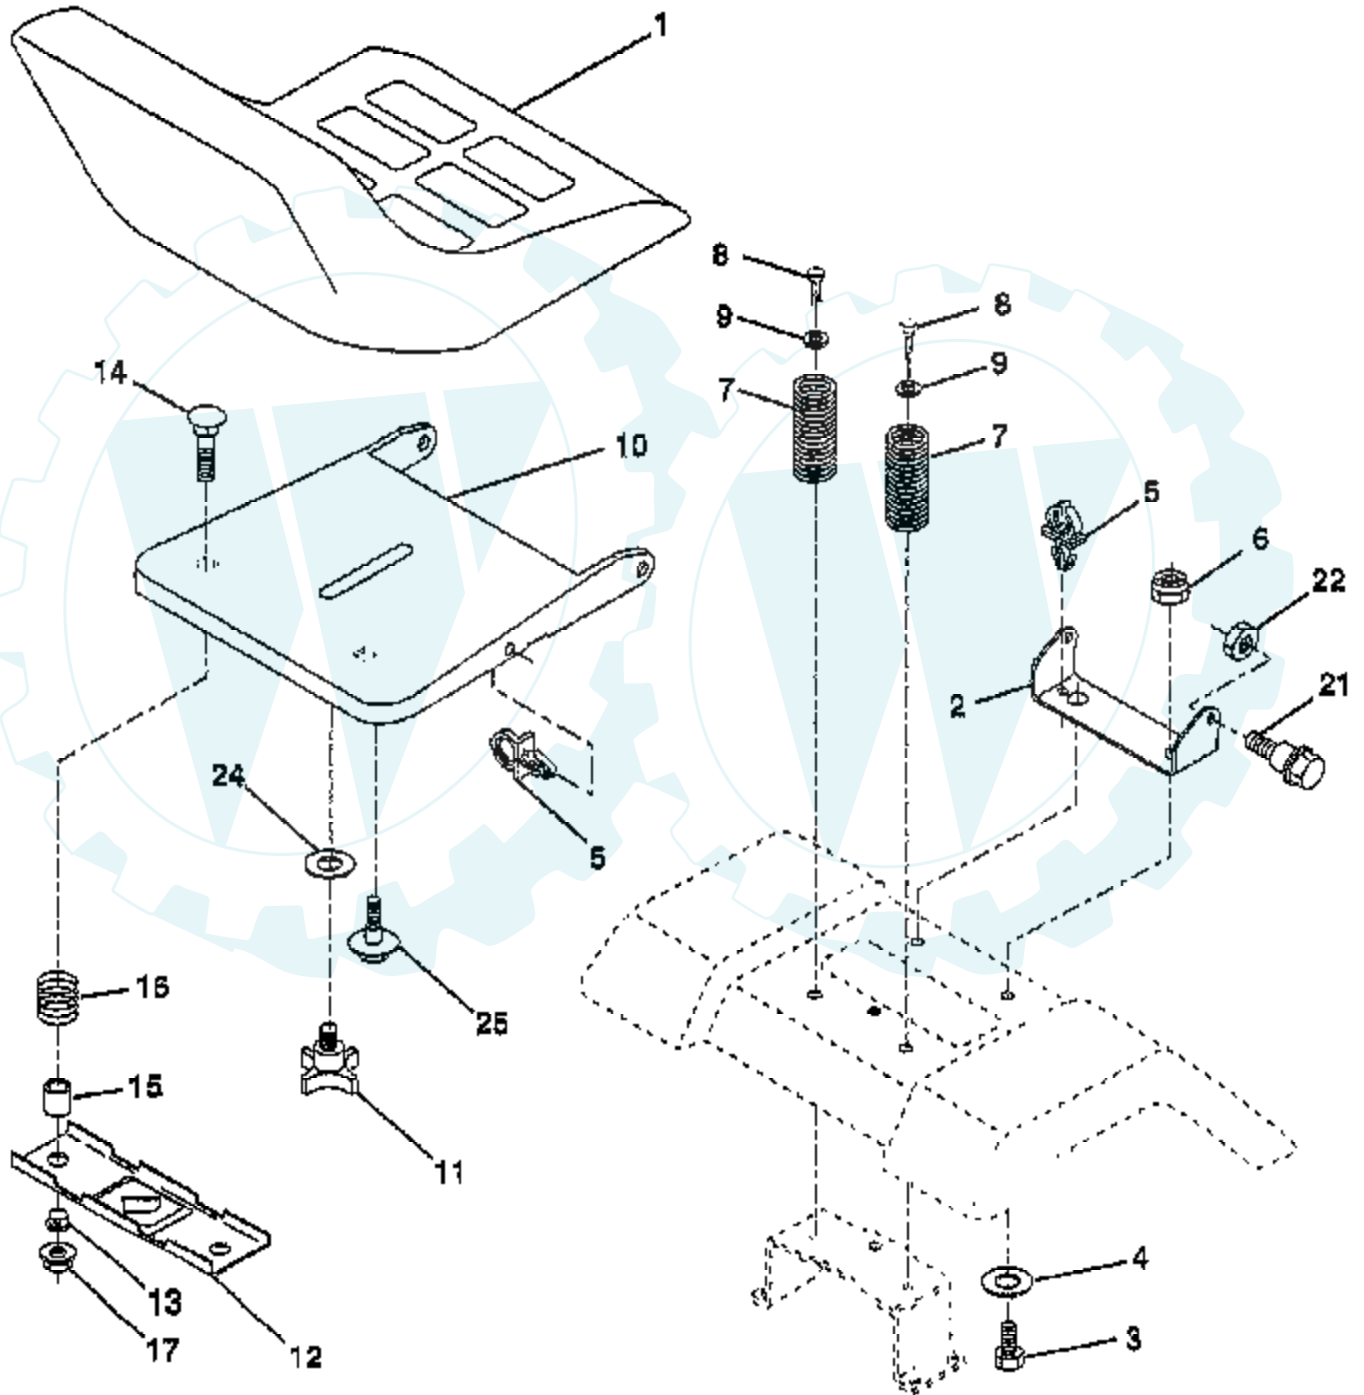

TRACTOR - - MODEL NUMBER CTH14542E

SEAT

Ref #	Part Number	Qty	Description
1	127440		SUB= 140121
2	140551		BRACKET PVT SEAT
3	74760616		BOLT
4	19131610		WASHER PM
5	145006		CLIP.PUSH-IN.HING
6	73800600		NUT
7	124181X		SPRING COMPRESSIO
8	17490616		SCREW GTV
9	19131614		WASHER
10	155925		PAN-SEAT
11	120068X		"KNOB 1/2"" YT"
12	121246X		BRKT SWITCH
13	121248X		BUSHING
14	72050411		SUB= 872050411
15	121249X		SPACER SPLIT
16	123740X		SPRING COMPRESSED
17	123976X		SUB= 73900400
21	153236		"BOLT,SHOULDER"
22	73680500		SUB= 73690500
24	19171912		WASHER
25	127018X		"BOLT,SHOULDER"