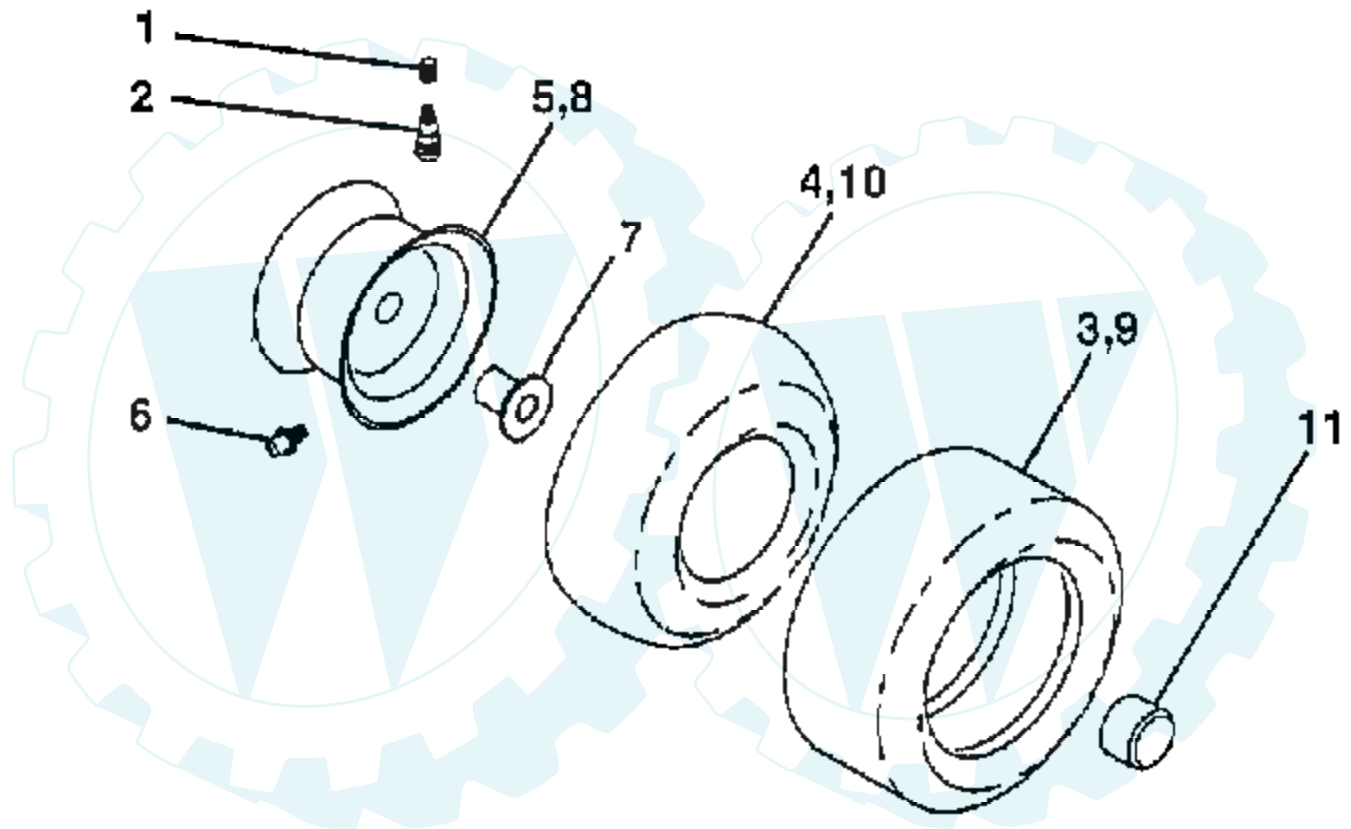

TRACTOR - - MODEL NUMBER CTH14542E

WHEELS & TIRES

Ref #	Part Number	Qty	Description
1	59192		VALVE CAP
2	65139		VALVE STEM LT
3	106222X		SUB= 122073X
4	59904		TUBE.5.3/4.5/6
5	106732X421		RIM.FRONT.6.YELLO
6	278H		FITTING LT
7	9040H		"FLANGE, BEARING"
8	106108X421		SUB= 106108X416
9	122082X		SUB= 918122082X
10	7152J		TUBE.18X9.5-8
11	104757X		HUB CAP