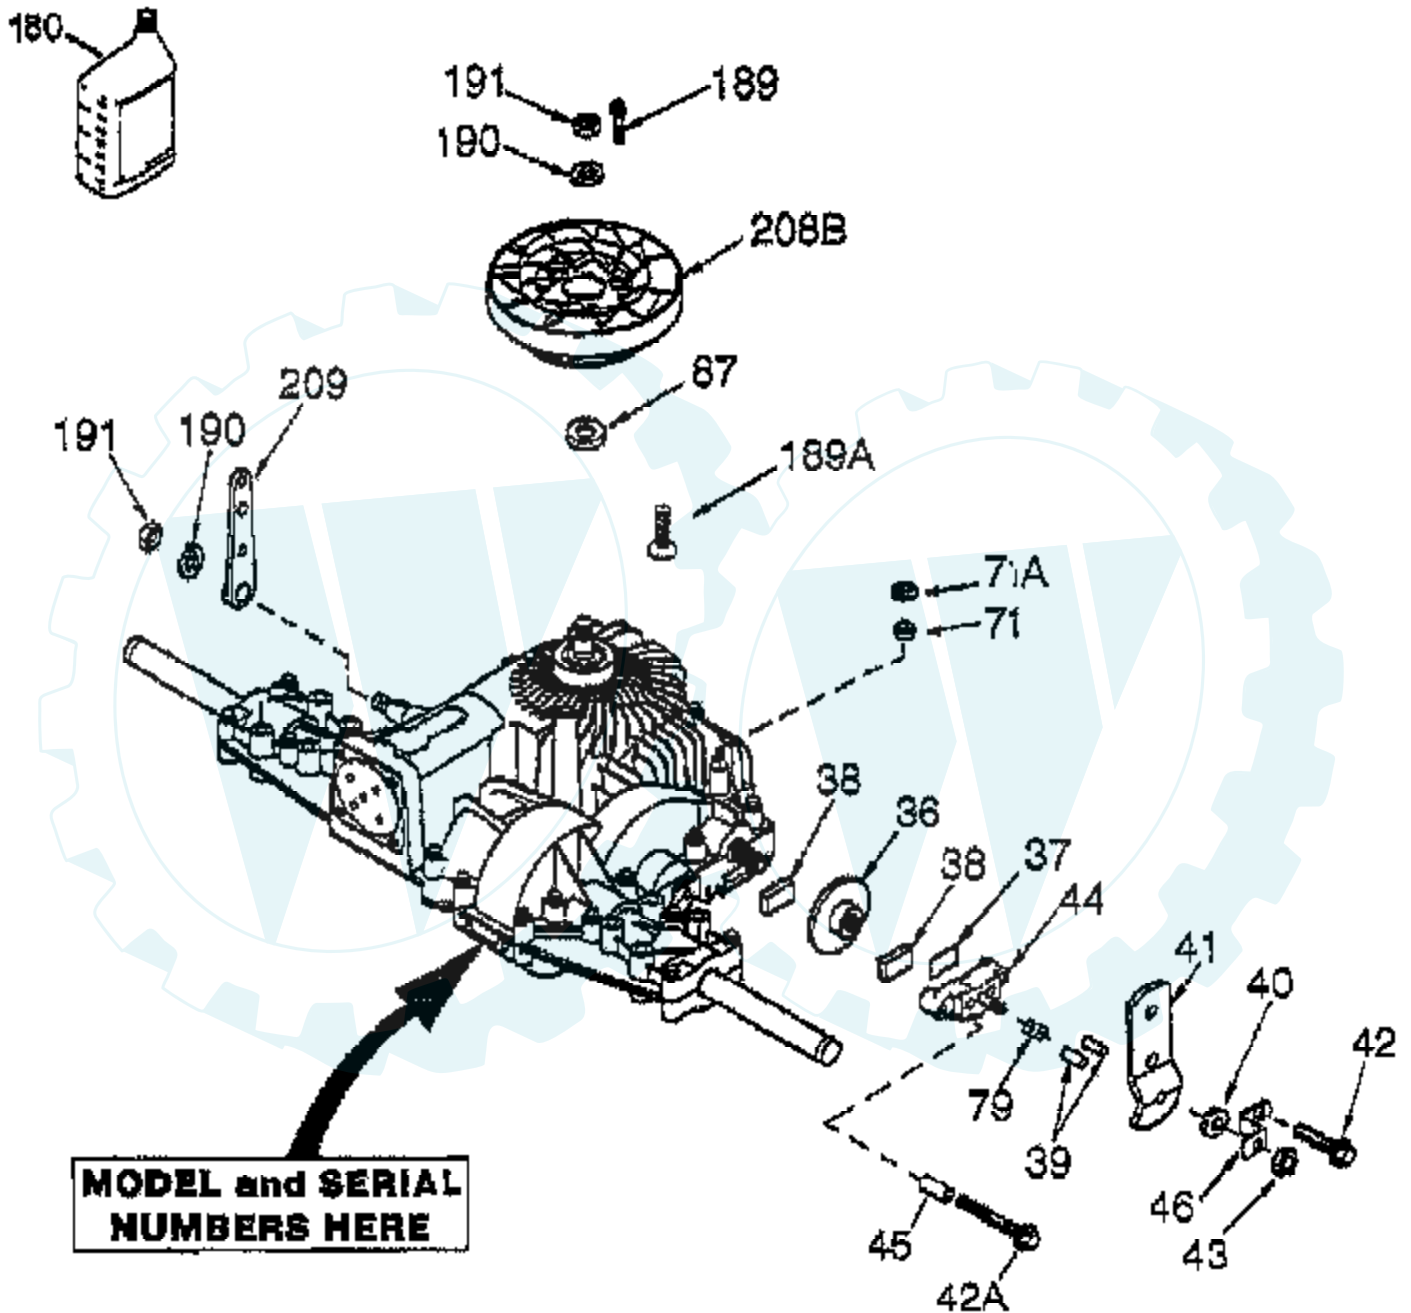

TRACTOR - - MODEL NUMBER CTH14542E
PEERLESS TRANSAXLE - MODEL NUMBER 205-026B

Ref #	Part Number	Qty	Description
36	790075		BRAKE DISC
37	790007		PLATE BRAKE PAD
38	799021		BRAKE PAD
39	786026		PIN DOWEL
40	792076A		WASHER
41	790085		BRAKE LEVER
42	792073		SCREW, 1/4-20 X 1-1/4
42A	792085A		SCREW, 1/4-20 X 2-1/4
43	792075		LOCKNUT 5/16-24
44	790025		HOLDER BRAKE PAD
45	786066		SPACER
46	790086		BRAKE LEVER BRACKET
71	788069		SEAL SQUARE CUT
71A	792162		PUSHNUT
79	792144		SPRING
87	788035		OIL SEAL
180	730229A		GEAR OIL 80W90
189	792168		DRIVE SCREW
189A	792169		SCREW
190	792150		LOCKWASHER
191	792151		NUT
208B	798025		FAN/COUPLING
209	798024		CONTROL LEVER