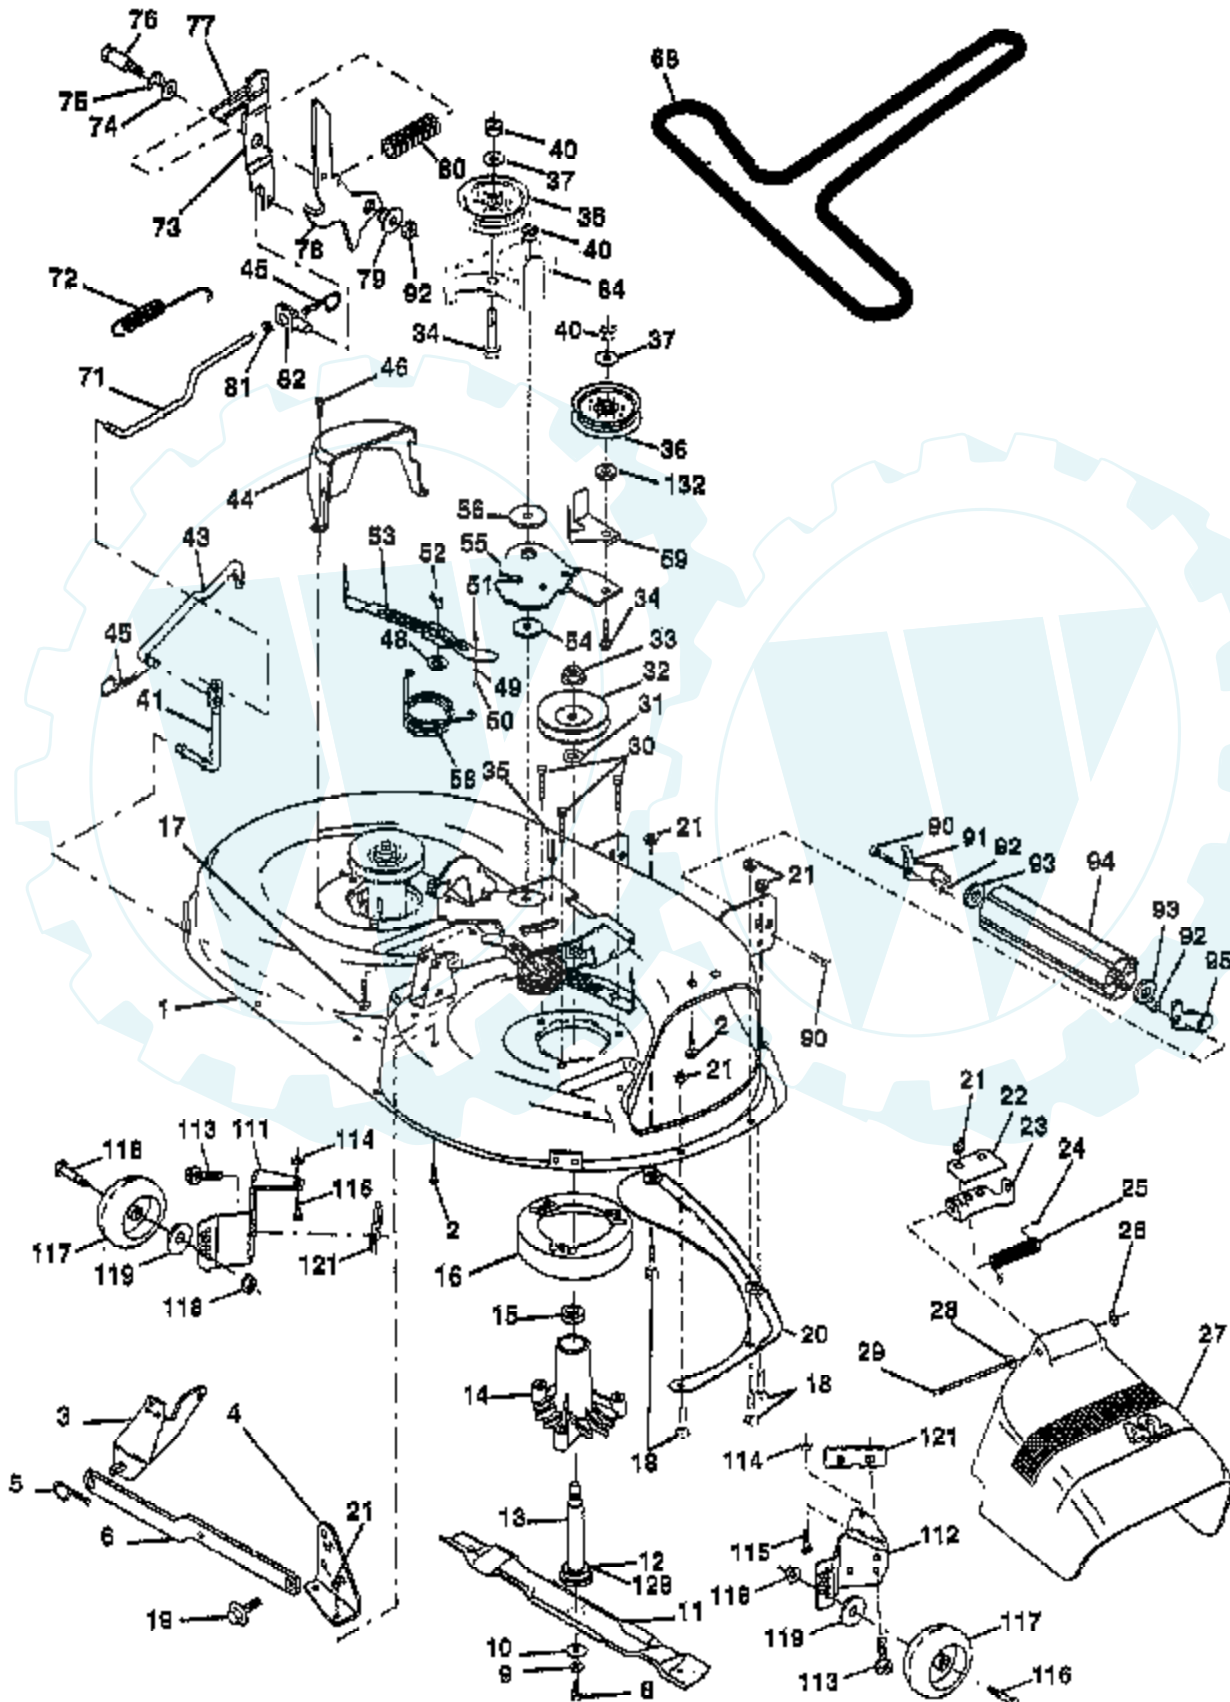

TRACTOR - - MODEL NUMBER CTH14542E

MOWER DECK

Ref #	Part Number	Qty	Description
1	144393		DECK.WELD.42.
2	72140506		BOLT
3	138017		BRKT ASM SWAY BAR
4	138440		BRKT DECK SW BAR
5	4939M		SUB= 85902
6	130832		SUB= 130833
8	850857		BLADE BOLT
9	10030600		SUB= 10040600
10	140296		WASHER.HARD.BLADE
11	138498		"BLADE.42"" HIPERF"
12	129895		BEARING.BALL
13	137645		SUB= 137646
14	128774		HSG ASM MANDREL
15	110485X		BEARING
16	140329		STRIPPER RND MWR
17	72110610		BOLT RDHD 3/8-16
18	72140505		BOLT
19	132827		BOLT SHD 5/16-18
20	136888		SUB= 918136888
21	73680500		SUB= 73690500
22	134753		STIFFENER BRKT
23	131267		DEFLECTOR BRKT
24	105304X		CAP-SLEEVE LT
25	123713X		SPRING TORSION
26	110452X		NUT PUSH M
27	130968		DEFLECTOR.SHIELD
28	19111016		WASHER
29	131491		HINGE ROD
30	138776		SUB= 157722
31	129963		WASHER
32	153535		PULLEY.MANDREL.42
33	137266		SUB= 139729
34	72110614		BOLT
35	133835		XMAS TREE FASTNER
36	131494		FLAT IDLER PULLEY
37	19131316		WASHER
40	73680600		SUB= 73690600
41	133551		PIVOT ROD
43	140083		ROD CLUTCH W/NIBS
44	140088		GUARD MAND LH BLK
45	4497H		RETAINER M
46	137729		SCREW.1/4-20X5/8
48	133944		HARD SMALL WASHER
49	155066		ROLLER ASM-CAM
50	131340		SHOULDER BOLT
51	69180		LOCKNUT
52	139888		BOLT.SHLD.5/16-18
53	131845X900		SUB= 131845
54	133943		HARDENED WASHER
55	155046		ARM-IDLER
56	122052X		SPACER RETAINER
58	140086		SPRING TORSN BRAK
59	141043		GUARD IDLER TUV
68	144959		BELT-V.SEC.46.KEL
71	142427		ROD CLUTCH 38/42
72	146927		SPRING.EXT.RETURN
73	127847		CLUTCH ARM SECOND
74	121748X		WASHER