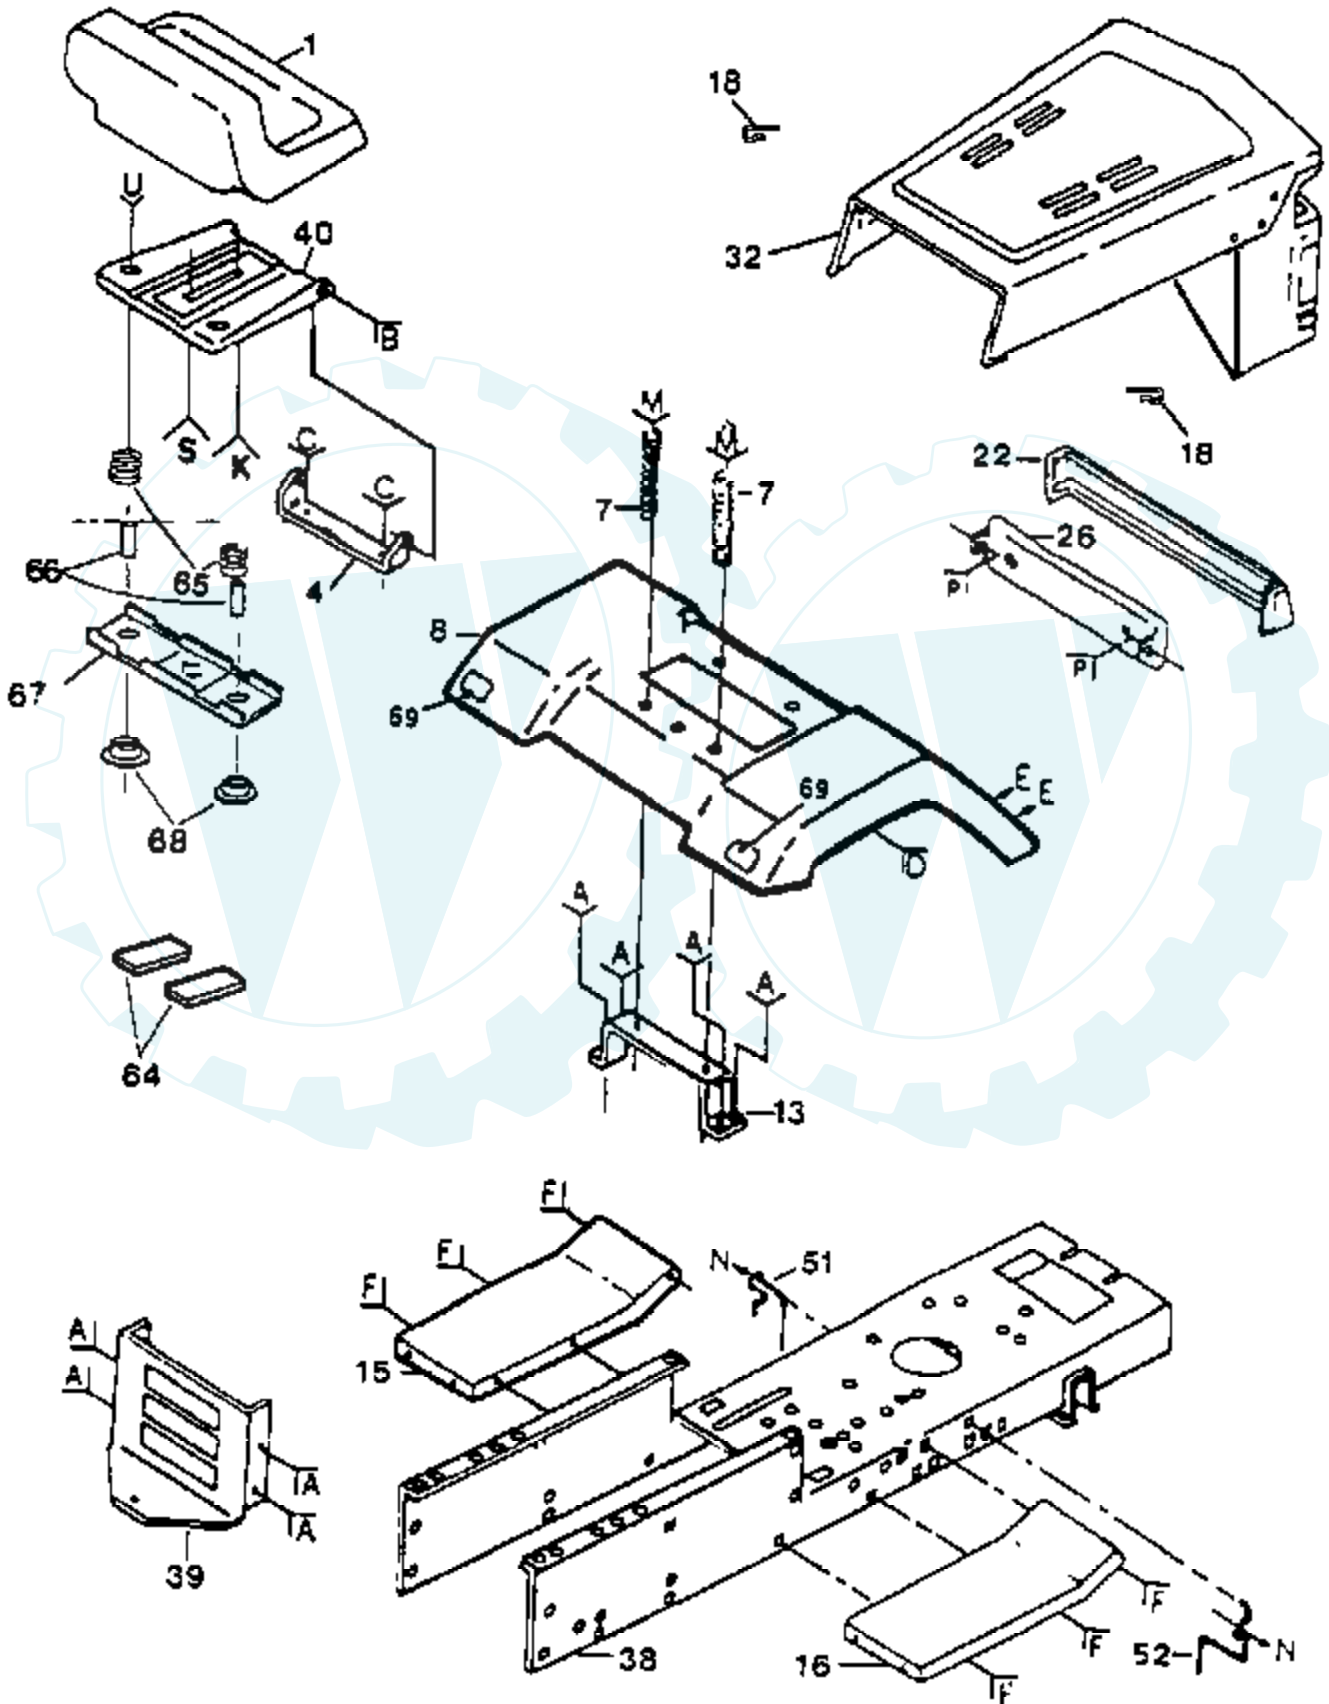

LAWN TRACTOR - - MODEL NUMBER CTB12538B

ENCLOSURES

Ref #	Part Number	Qty	Description
1	127433		SUB= 140121
4	126656X		SUB= 140551
7	124181X		SPRING COMPRESSIO
8	109872X419		FENDER
13	109873X		SUB= 136619
15	105476X419		FOOTREST LH
16	105475X419		FOOTREST
18	4921H		SPRING.RETAINER
22	124400X		SUB= 133954
26	110897X		SUB= 132257
32	126349X014		HOOD&GRILL ASS'Y
38	127168X		CHASSIS ASS'Y
39	127866		DRAWBAR LT/YT
40	124294X		SUB= 155925
51	121440X		BELT GUIDE
52	121441X		BELT GUIDE
64	121251X		STRIP FORM
65	123740X		SPRING COMPRESSED
66	121249X		SPACER SPLIT
67	121246X		BRKT SWITCH
68	121248X		BUSHING
69	106202X		REFLECTOR-TAIL YT
	127036		NLA
	124326X		NLA
	101892X		DECAL T
	127035		NLA
	109199X		SUB= 146046
	128881		"DECAL,HOOD"
	127037		"DECAL,FENDER"
	120822X		DECAL