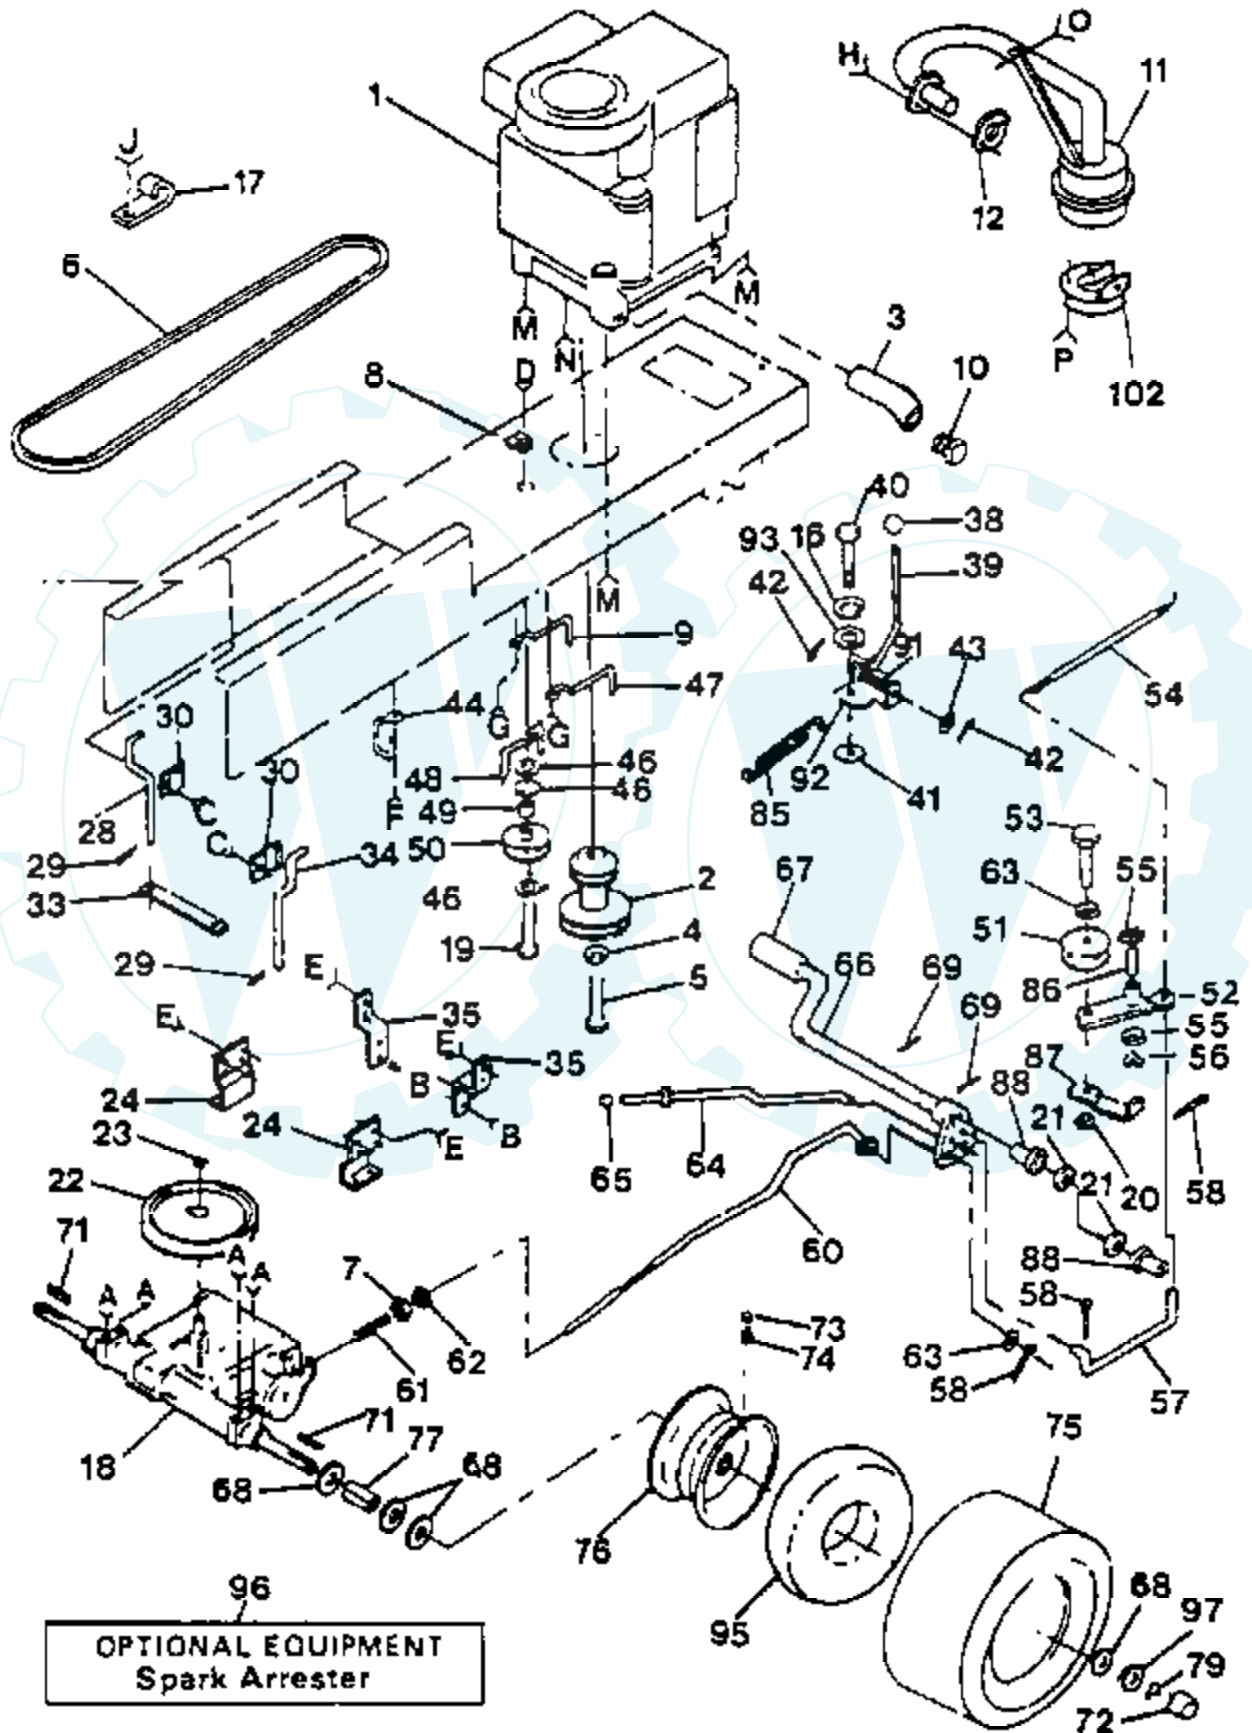

LAWN TRACTOR - - MODEL NUMBER CTB12538B

DRIVE

Ref #	Part Number	Qty	Description
1	127690		ENGINE
2	105731X		SUB= 137326
3	127222X		SUB= 134468
4	10040700		LOCKWASHER
5	71130720		BOLT
6	125907X		BELT-V.90.0.GD.DR
7	73800600		NUT
8	2751R		CLIP T
9	121218X		KEEPER BELT ENGLH
10			REFER TO IMAGE
11	125610X		MUFFLER
12	125593X		SUB= 272293
16	10040400		LOCKWASHER
17	5320R		INSUL CLIP T
18	120898X		SUB= 137367
19	74760644		BOLT
20	73680600		SUB= 73690600
21	19211616		WASHER LT
22	123666X		PULLEY TRANS
23	12000028		SUB= 2267J
24	109167X		BRACKET LT
28	123662X		KEEPER BELT LH
29	4921H		SPRING.RETAINER
30	106190X		CLAMP LT
33	123770X		STRAP LOCATOR
34	123663X		KEEPER BELTRH
35	121520X		STRAP TORQUE
38	106279X		CONTROL KNOB LT
39	124461X		ROD SHIFTER
40	71040412		SUB= 74550412
41	105701X		WASH-SHFT PLT LT
42	76020416		PIN COTTER 1/8
43	19151216		WASHER
44	104777X		SUB= 140312
46	19131312		WASHER
47	105730X		"KEEPER,BLT ENG LT"
48	109070X		BELT KEEPER LT
49	4470J		SPACER T
50	123674X		PULLEY.IDLER.FLAT
51	123766X		SUB= 139245
52	123789X		ARM IDLER
53	74760624		SUB= 74930624
54	105709X		"SPRING, RETURN LT"
55	110812X		WASHER LT
56	12000039		KLIP RING
57	105710X		"LINK, CLUTCH T"
58	76020412		COTTER PIN
60	110437X		BRAKE ROD LT
61	106888X		SPRING ROD LT
62	73350600		NUT
63	19131316		WASHER
64	125638X		SUB= 128904
65	7733J		SUB= 71673
66	122424X		SUB= 149001
67	8883R		PEDAL COVER T
68	121749X		WASHER
69	1572H		SUB= 2882J
71	123583X		SQUARE KEY