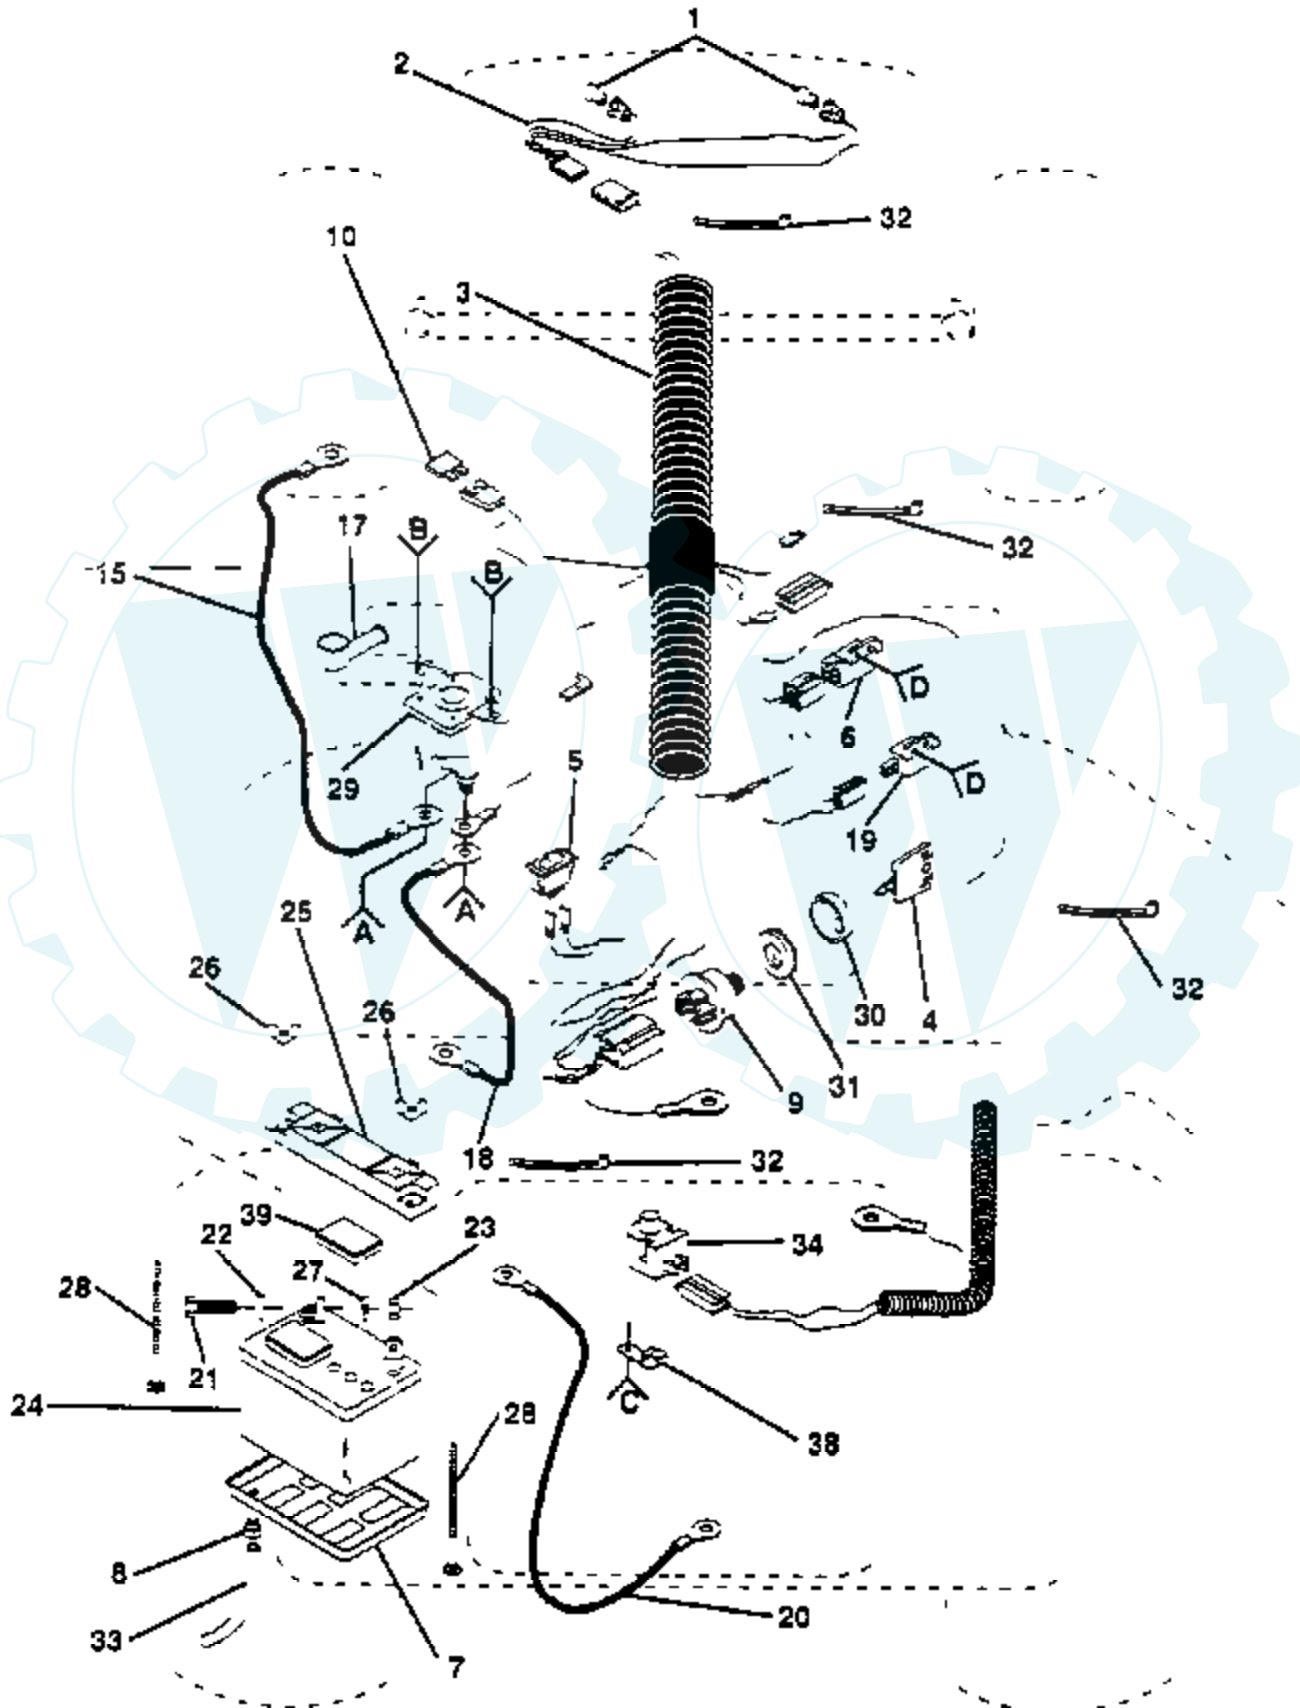

LAWN TRACTOR - MODEL NUMBER CTB12538B

ELECTRICAL

Ref #	Part Number	Qty	Description
1	7662J		SUB= 4152J
2	110859X		HARNESS T
3	124904X		"HARNESS,WIRING"
4	7552H		SUB= STD365410
5	110712X		SWITCH LT
6	104445X		SWITCH-INTER. GT
7	7603J		"TRAY T, BATTERY"
8	109596X		HOSE CLAMP T
9	4406R		SUB= STD365402
10	108824X		FUSE HYT
15	2033J		SUB= 2955J
17	719J		SUB= 154336
18	5114J		STARTER CABLE GT
19	109553X		SWITCH INTERLOCKT
20	5907J		SUB= 597J
21	74760412		BOLT LT
22	19091016		WASHER
23	73220400		SUB= 50675
24	121265X		SUB= 123899X
25	102476X		SUB= 150109
26	123198X		SUB= 146525
27	10040400		LOCKWASHER
28	72240460		BOLT
29	109081X		SUB= 146154
30	109787X		SUB= 147626
31	109788X		SUB= 124211X
32	7192J		WIRE TIE
33	105687X		SUB= 109238X
34	121305X		SWITCH SEAT
38	4171R		CLIP T
39	121264X		"CAP,BATTERY "
	101539X		SHEET INSTR LT
	271971		MANUAL
	129985		MANUAL NLA
	127903		NLA