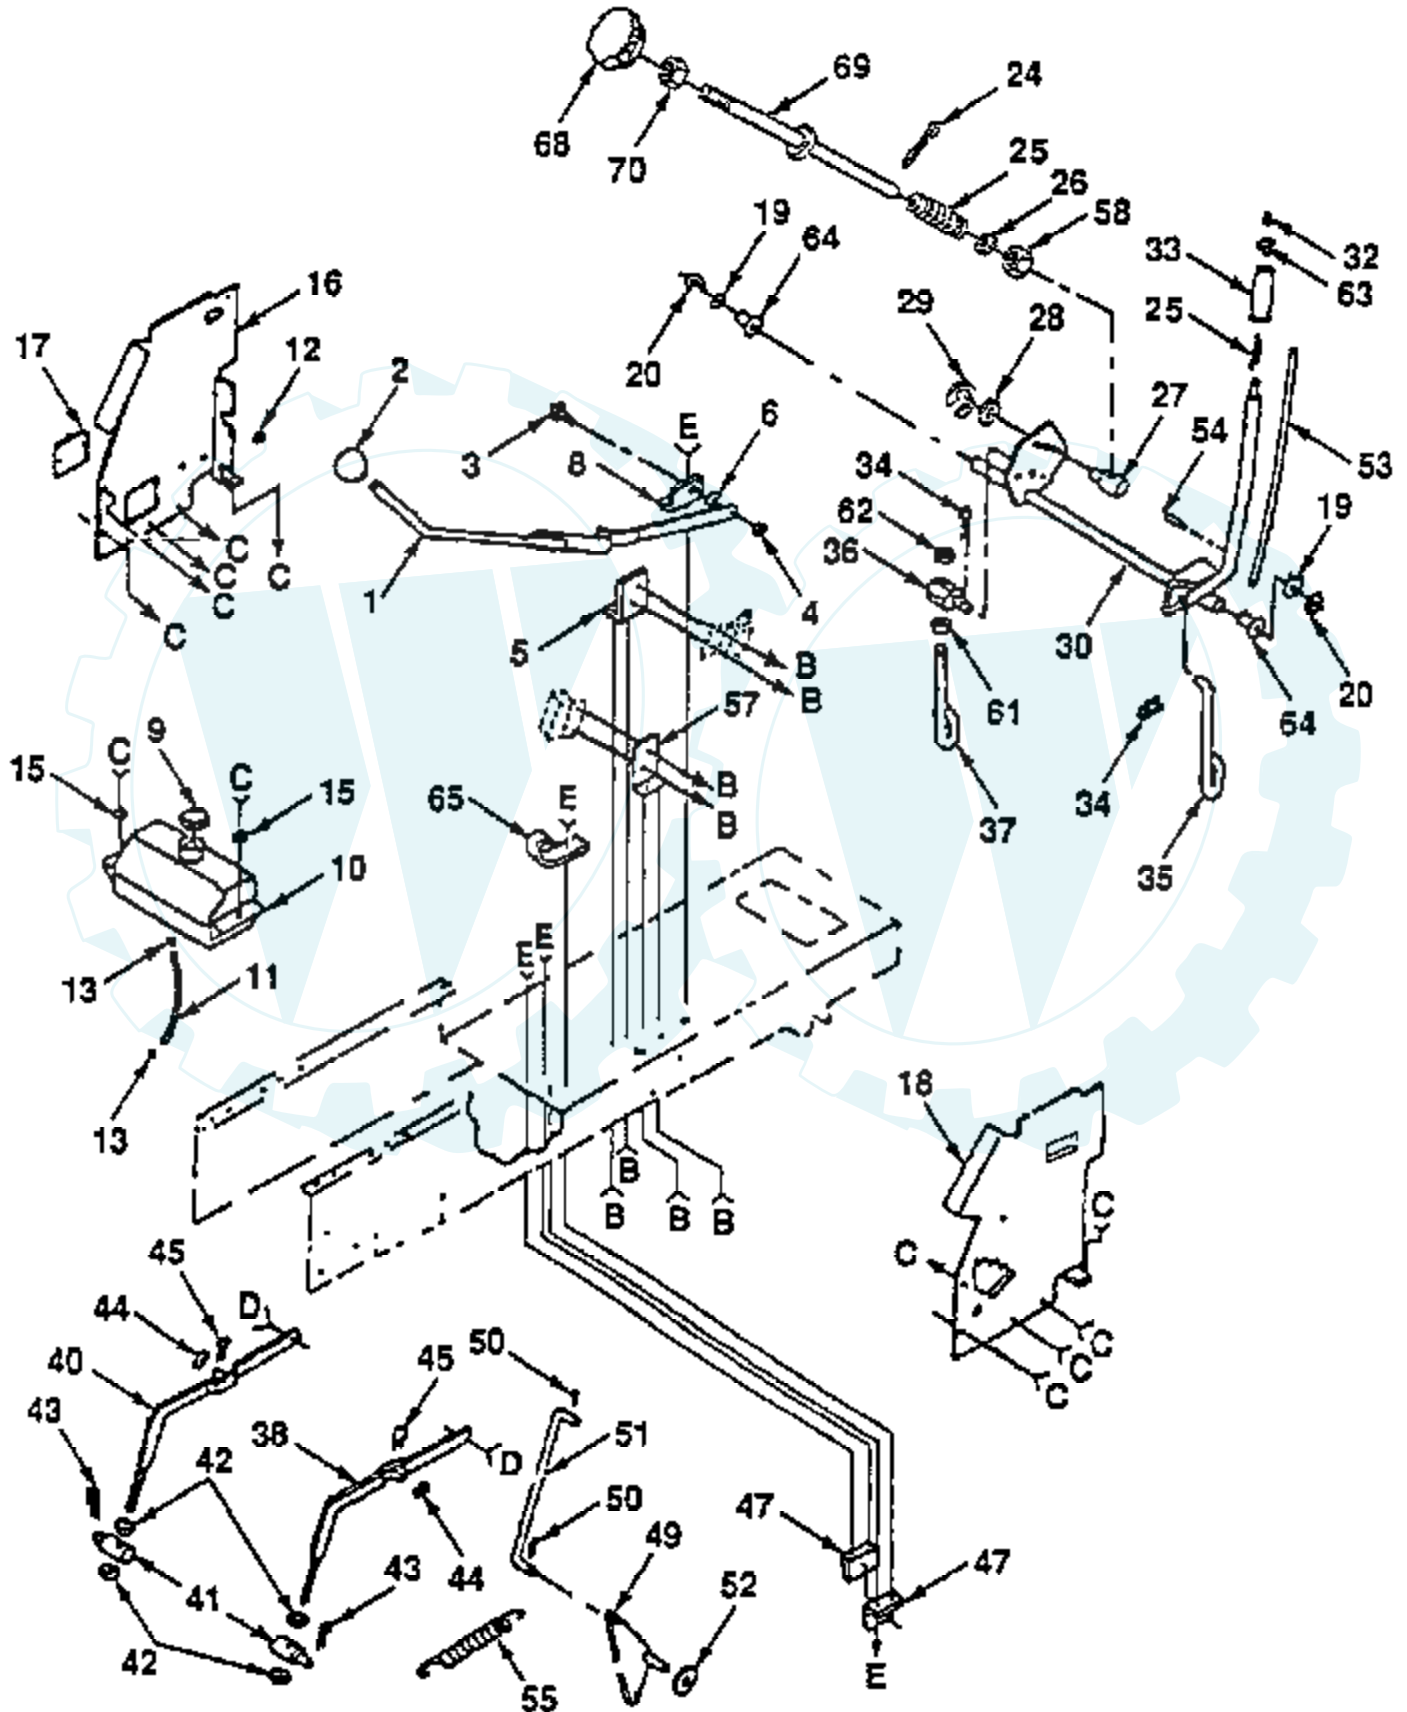

LAWN TRACTOR - - MODEL NUMBER CTB12538B

LIFT ADJUSTMENT

Ref #	Part Number	Qty	Description
1	124429X		SUB= 532124429
2	7803J		SUB= 106932X
3	106451X		"BOLT, SHOULDER LT"
4	73680600		SUB= 73690600
5	106452X		"BRACKET,SWITCH LT"
6	19171516		WASHER T
8	106447X		"SUP,LVR,CLUTCH LT"
9	123549X		SUB= 158990
10	109202X		TANK.FUEL.LT.
11	8548R		FUEL LINE T
12	9151R		SNAP BUSHING T
13	123487X		HOSE CLAMP
15	19131612		WASHER GT
16	122795X		PANEL DASH LH
17	121794X		COVER ACCESS
18	106921X		PANEL LT
19	19211416		WASHER
20	12000002		SUB= 2225J
24	76020308		SUB= 3145
25	2876H		SPRING T
26	19131016		WASHER
27	110810X		TRUNION LT
28	19151216		WASHER
29	12000037		KLIP RING
30	122507X		SUB= 145117
32	122364X		SUB= 125925X
33	109413X		GRIP
34	4939M		SUB= 85902
35	110029X		LIFT LINK LT
36	110447X		SUB= 132793
37	110448X		PIVOT PIN T
38	121598X		RH SUSP ARM ASM
40	121599X		LH SUSP ARM ASM
41	106308X		SUB= 130171
42	73220800		NUT
43	9135R		SPRING H
44	19171516		WASHER T
45	4921H		SPRING.RETAINER
47	106444X		"BRKT,BELLCRAN T"
49	109728X		"T, BELLCRANK"
50	76020412		COTTER PIN
51	124444X		SUB= 532124444
52	19131410		WASHER
53	122514X		SUB= 136973
54	105767X		PIN-GROOVE LT
55	124446X		SUB= 532124446
57	108236X		BRACKET LT
58	110807X		NUT T
61	73360700		NUT
62	73710700		NUT LOCK YTH
63	124385X		SUB= 125925X
64	120183X		NYLON BEARING
65	5320R		INSUL CLIP T
68	100734X		SUB= 138057
69	110809X		SUB= 532126971
70	73350600		NUT