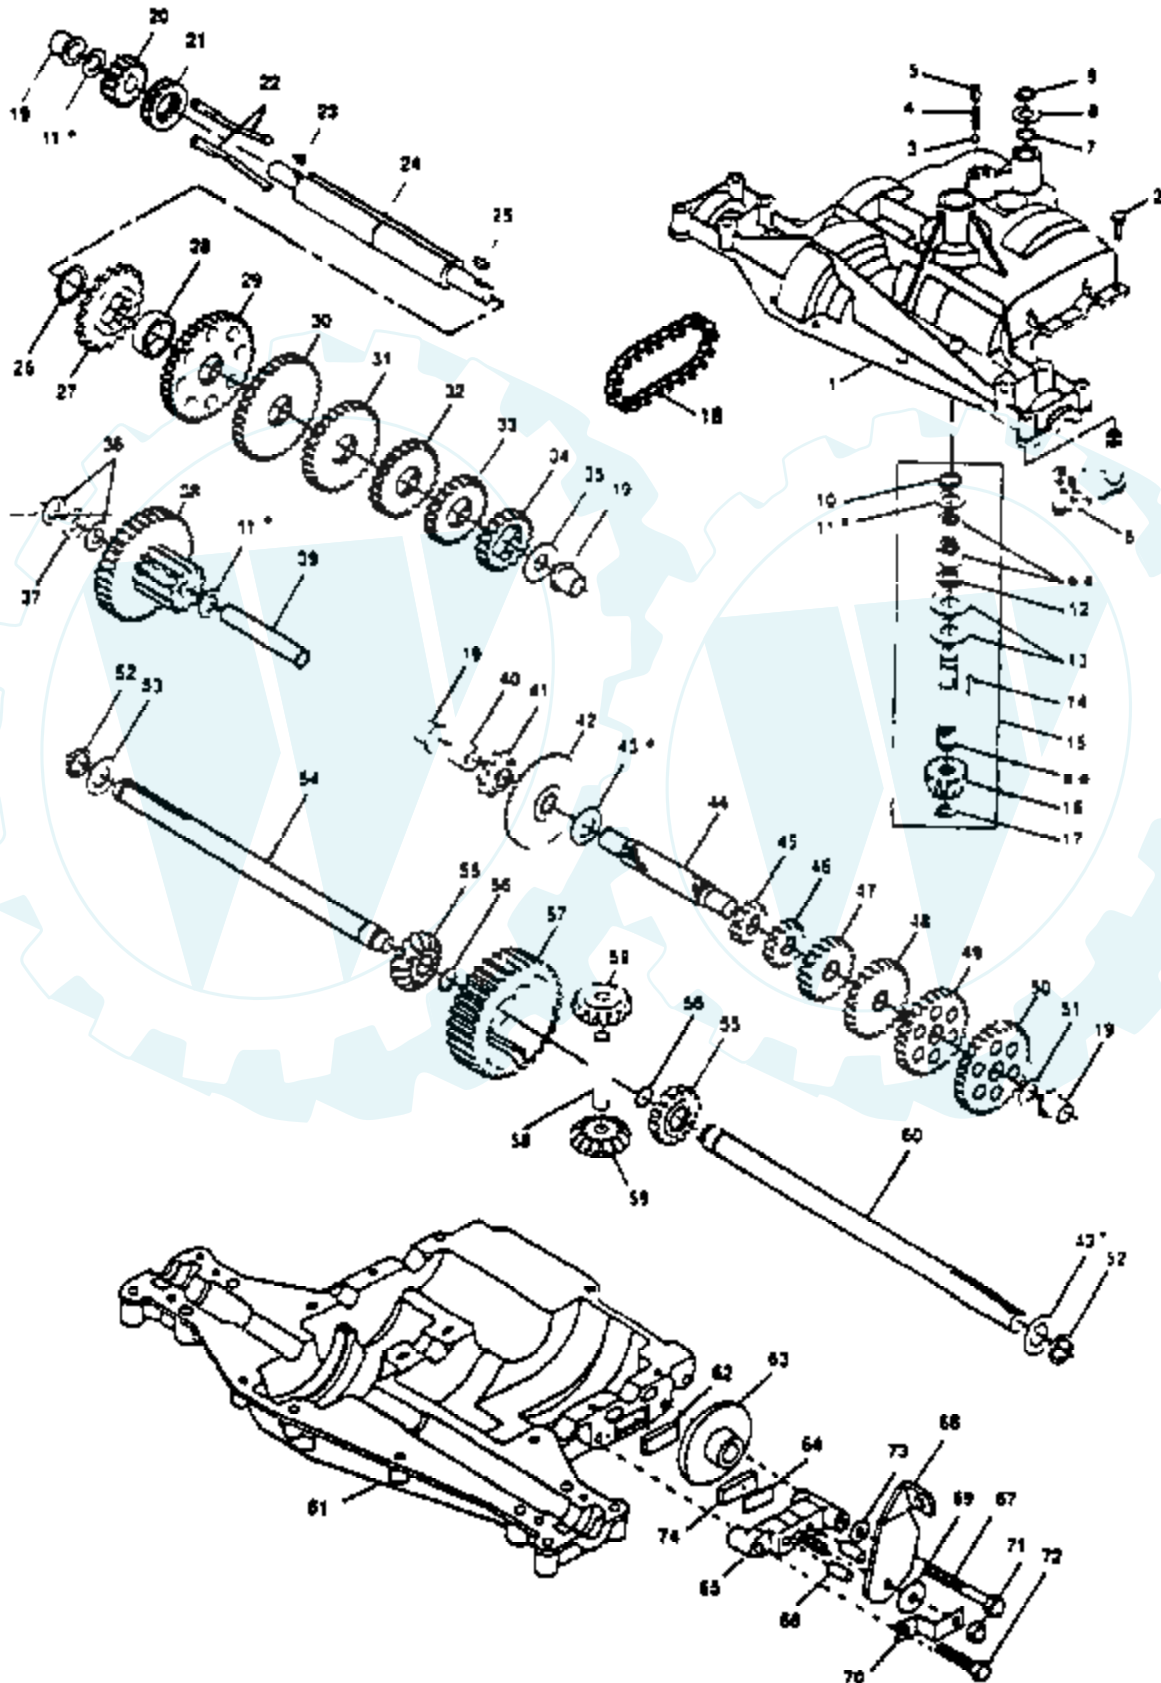

LAWN TRACTOR - - MODEL NUMBER CTB12538B TRANSAXLE FOOTE - MODEL NUMBER 4360-7

TRANSAXLE

Ref #	Part Number	Qty	Description
1	3865		HOUSING UPPER
2	1919		SCREW
3	1151		BALL DETENT
4	3626		SPRING, DETENT
5	3623		SCREW, SET
6	4336		ASSY SHIFTER
7	3884		O-RING
8	3885		WASHER PLAIN
8	3886		WASHER PLAIN
8	3887		WASHER PLAIN
8	3888		WASHER PLAIN
8	3889		WASHER PLAIN
8	3121		WASHER PLAIN
8	3890		WASHER PLAIN
9	1100		RING RETAINING
10	1099		RING RETAINING
11	1959		WASHER PLAIN
11	1441		WASHER PLAIN
11	1423		WASHER, PLAIN .632 X 1.00 X .026
11	1082		WASHER PLAIN
11	1424		WASHER PLAIN
11	1068		WASHER PLAIN
11	1425		WASHER PLAIN
11	1358		WASHER PLAIN
11	1145		WASHER, PLAIN .632 X 1.00 X .060
11	1319		WASHER PLAIN
12	3312		O-RING
13	3876		WASHER, PLAIN .632 X 1.38 X .046
14	1374		KEY WOODRUFF #9
15	4134		ASSY KIT INPUT SHAFT
16	3590		PINION, BEVEL, 14 TEETH
17	3624		RING, RETAINING
18	3625		CHAIN, 24 PITCHES
19	1542		BEARING, FLANGE
20	3773		GEAR SPUR, 14 TEETH
21	3631		COLLAR CLUTCH
22	3828		KEY CLUTCH
23	1369		KEY WOODRUFF #3
24	3883		SHAFT INTERMEDIATE
25	1375		KEY, WOODRUFF, #61
26	3627		RING, RETAINING
27	3830		SPROCKET, 18 TEETH
28	3841		SPACER
29	3786		GEAR, SPUR, 37 TEETH
30	3785		GEAR, SPUR, 35 TEETH
31	3867		GEAR, SPUR, 30 TEETH
32	3783		GEAR, SPUR, 25 TEETH
33	3869		GEAR, SPUR, 22 TEETH
34	3741		GEAR SPUR
35	3628		WASHER, PLAIN .640 X 1.37 X .061
36	1423		WASHER, PLAIN .632 X 1.00 X .026
37	3422		SPACER .630 X 1.00 X .169
38	4286		ASSY GEAR COMB 12&35 TEETH
39	3877		SHAFT IDLER
40	3901		SPACER .635 X .875 X .755
41	3645		SPROCKET, 9 TEETH
42	3853		GEAR BEVEL 42 TEETH
43	3749		WASHER PLAIN