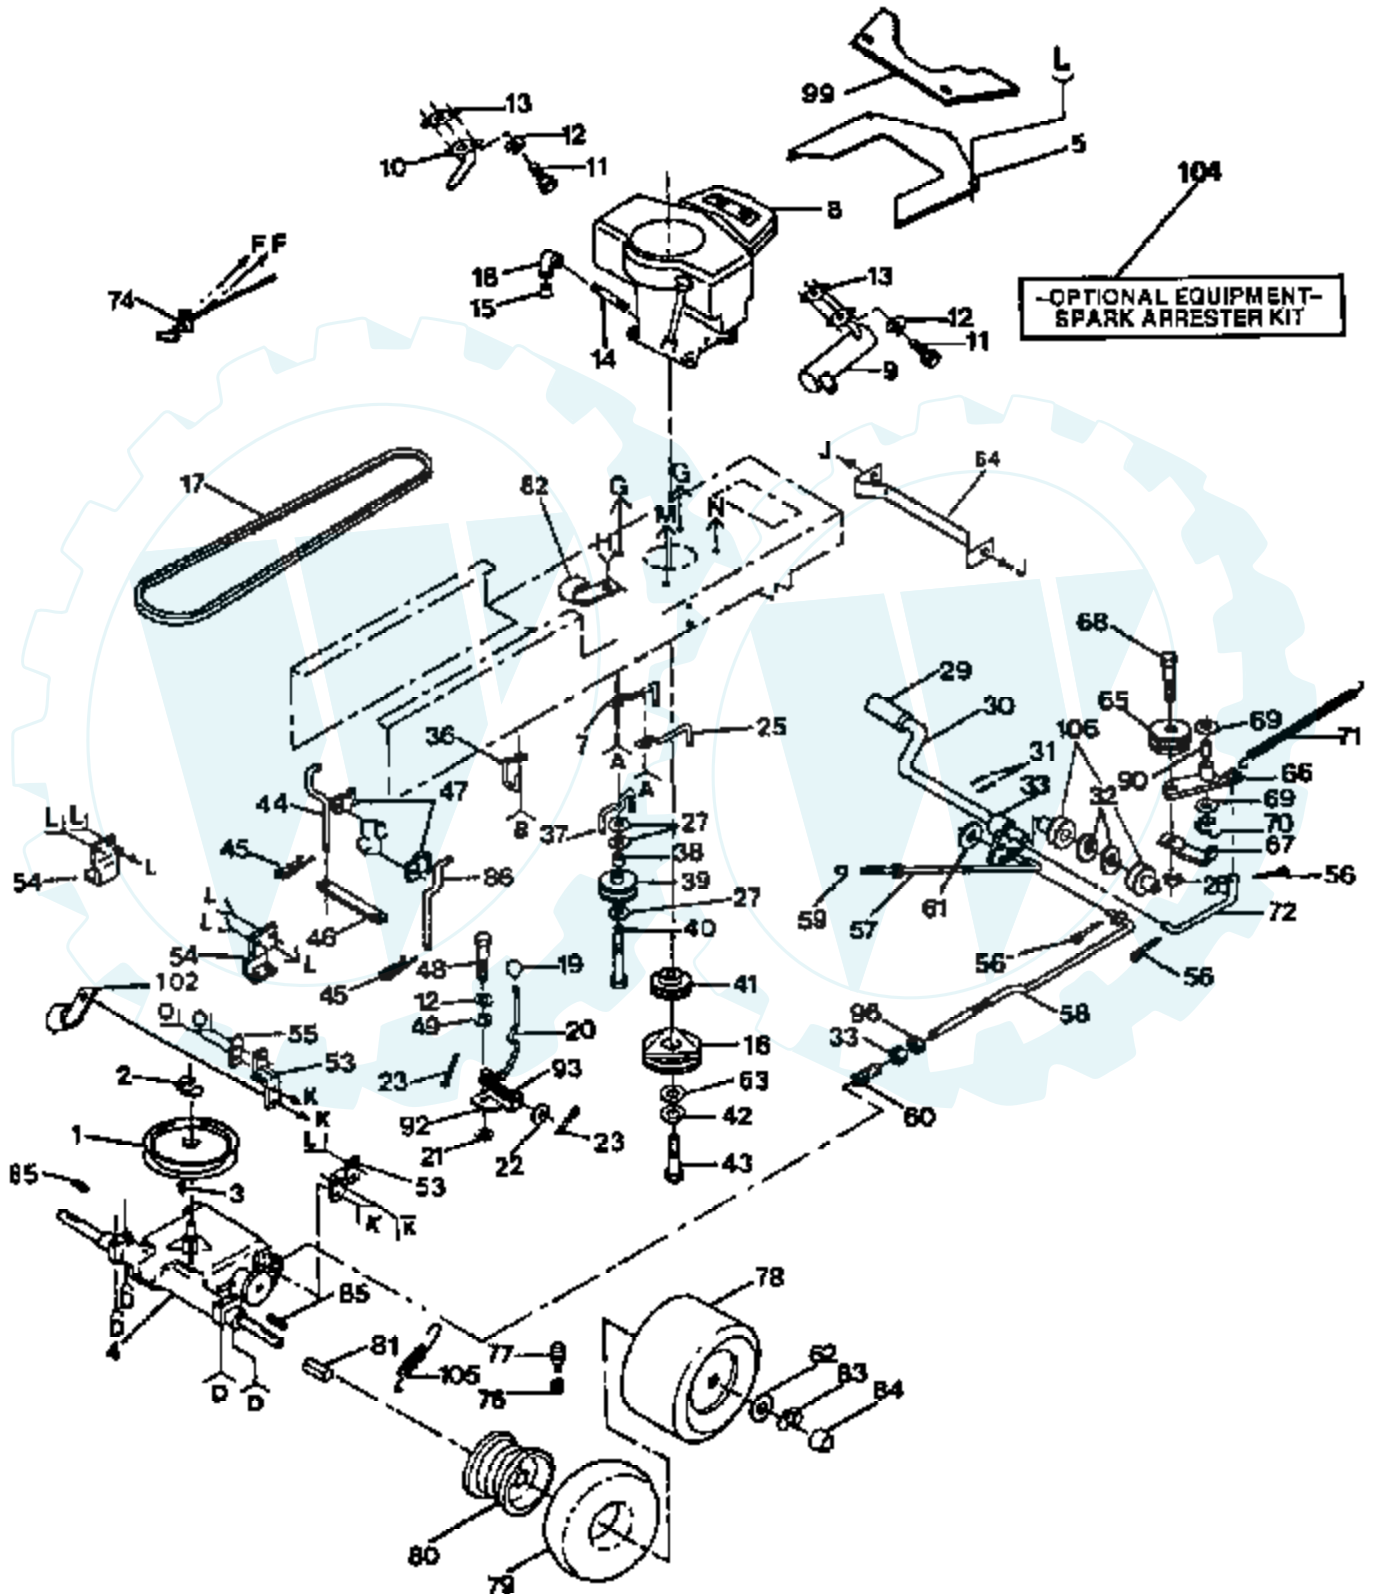

44" RIDING YARD TRACTOR

DRIVE

Ref #	Part Number	Qty	Description
1	121327X		PULLEY TRANSAXLE
2	12000004		RING
3	2228M		SUB= 2228M1
4	121326X		TRANSAXLE PEERLESS
5	123190X		SHIELD HEAT FRT
7	121218X		KEEPER BELT ENGLH
8	125860X		ENGINE
9	108373X		MUFFLER HYT
10	100229L		EXHAUST TUBE T
11	74780412		SUB= 74780414
12	10040400		LOCKWASHER
13	8545J		SUB= 272250
14	13280328		PIPE NIPPLE
15	13300300		COUPLING LT
16	126112X		SUB= 142600
17	123554X		V BELT
18	13240300		STREET ELBOW LT
19	106933X		KNOB T (1/2-HOLE)
20	124378X		ROD SHIFTER T
21	105701X		WASH-SHFT PLT LT
22	19151216		WASHER
23	76020416		PIN COTTER 1/8
25	105730X		"KEEPER,BLT ENG LT"
27	19131312		WASHER
28	73680600		SUB= 73690600
29	8883R		PEDAL COVER T
30	122424X		SUB= 149001
31	1572H		SUB= 2882J
32	19211616		WASHER LT
33	73800600		NUT
36	104777X		SUB= 140312
37	109070X		BELT KEEPER LT
38	4470J		SPACER T
39	102932X		IDLER.FLAT.GTV
40	74760644		BOLT
41	123795X		SUB= 136906
42	10040700		LOCKWASHER
43	71130768		"BOLT,HEX"
44	122067X		KEEPER BELT
45	4921H		SPRING.RETAINER
46	122066X		STRAP LOCATOR
47	106190X		CLAMP LT
48	71040412		SUB= 74550412
49	19091210		WASHER LT
53	122109X		STRAP TORQUE
54	109167X		BRACKET LT
55	106157X		PLATE-STRAP LT
56	76020412		COTTER PIN
57	125637X		ROD BRAKE PARK
58	121862X		ROD BRAKE
59	71673		PLUNGER CAP T
60	106888X		SPRING ROD LT
61	19131316		WASHER
63	126197X		WASHER
64	109169X		SUB= 109172X
62	123800X		WASHER
65	123766X		SUB= 139245
66	123789X		ARM IDLER