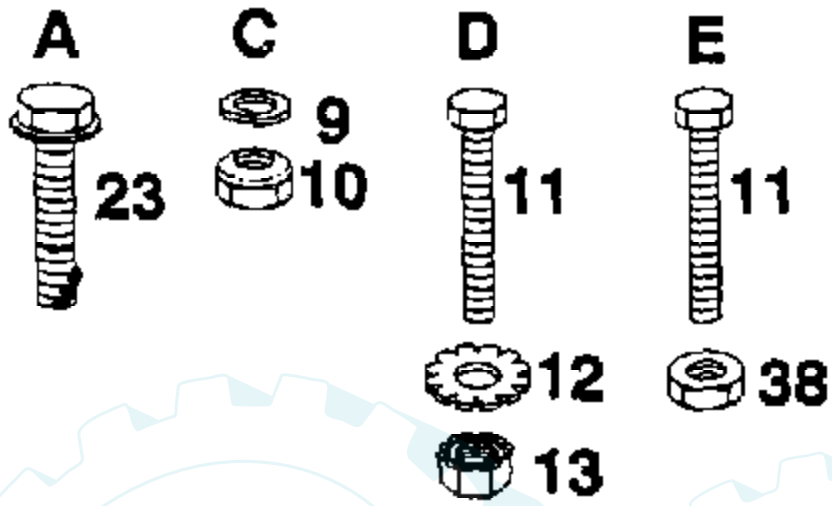

Ref #	Part Number	Qty	Description
67	123205X		RETAIN BELT
68	74760624		SUB= 74930624
69	110812X		WASHER LT
70	12000039		KLIP RING
71	105709X		"SPRING, RETURN LT"
72	105710X		"LINK, CLUTCH T"
74	121732X		SUB= 133439
76	59192		VALVE CAP
77	65139		VALVE STEM LT
78	128702		TIRE REAR T
79	7152J		TUBE.18X9.5-8
80	106108X311		SUB= 106108X427
81	108097X		SPACER HYT
82	74760616		BOLT
83	12000053		E RING HYT
84	104757X		HUB CAP
85	9396E		SQ KEY STD
86	122068X		KEEPER BELT
90	105706X		"LY, BEARING"
92	106919X		PLATE SHIFT LT
93	105700X		SPRING LT
96	73350600		NUT
99	109740X		REAR BAFFLE T
102	2751R		CLIP T
104	100091M		SUB= 132922
105	110422X		SUB= 146682
106	120183X		NYLON BEARING
	128213		DECAL.ENG.27208
	121120X		DECAL

***STANDARD HARDWARE – PURCHASE LOCALLY**

NOTE: All component dimensions given in U.S. inches.

1 inch = 25.4 mm

Ref #	Part Number	Qty	Description
9	10090400		SUB= 10040400
10	73350400		NUT
11	74780408		BOLT
12	11050400		LOCKWASHER
13	73510400		NUT
23	17021008		SCREW
38	73680400		SUB= 73690400