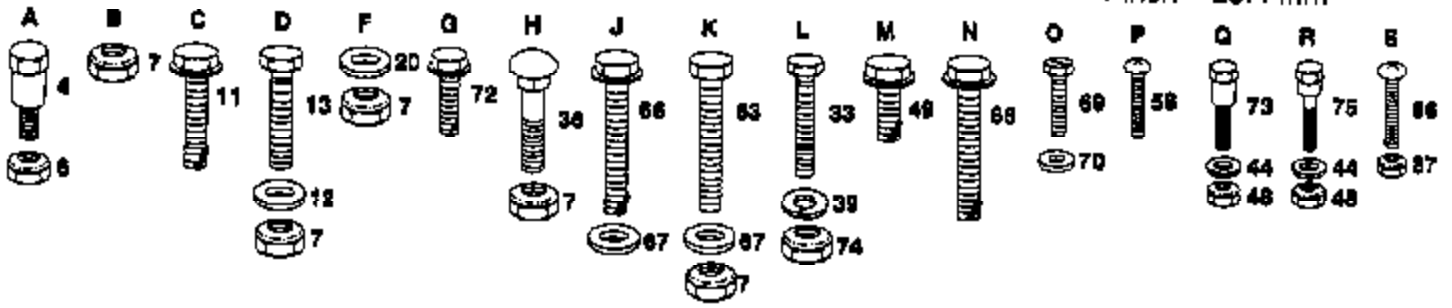

***STANDARD HARDWARE – PURCHASE LOCALLY**

**NOTE: All component dimensions given in U.S. inches
1 inch = 25.4 mm**

Ref #	Part Number	Qty	Description
15	122819X		SCREW SPECIAL
22	74180512		SCREW
23	73510500		NUT
27	74760512		BOLT
38	17490608		SCREW LT
43	17490508		SCREW LT
55	17431008		SUB= 98000165
66	74760616		BOLT
68	73510600		NUT
70	17490612		SCREW

*** STANDARD HARDWARE – PURCHASE LOCALLY**
NOTE: All component dimensions given in U.S. inches
1 inch = 25.4 mm

Ref #	Part Number	Qty	Description
6	19111214		WASHER
24	17490612		SCREW
26	74760616		BOLT
27	19131312		WASHER
28	73680600		SUB= 73690600
50	74760512		BOLT
51	73680500		SUB= 73690500
52	74780544		BOLT HEX
67	123205X		RETAIN BELT
73	72140506		BOLT
75	17720410		SCREW LT
82	74760616		BOLT
87	17490624		SCREW LT
89	74760612		SUB= 74780612
94	11050600		LOCKWASHER
95	73510600		NUT
101	17490512		SCREW

***STANDARD HARDWARE – PURCHASE LOCALLY**
NOTE: All component dimensions given in U.S. inches
1 inch = 25.4 mm

Ref #	Part Number	Qty	Description
4	105529X		SUB= 139888
6	73680500		SUB= 73690500
7	73680600		SUB= 73690600
11	17490612		SCREW
12	19131312		WASHER
13	74760612		SUB= 74780612
20	19131614		WASHER
23	106020X		SUB= 151346
33	74760412		BOLT LT
34	105465X419		SUB= 145244X419
36	72140606		BOLT
39	10040400		LOCKWASHER
44	19090816		WASHER
48	73680400		SUB= 73690400
49	17490608		SCREW LT
58	17990808		SCREW
63	74760616		BOLT
66	17490616		SCREW GTV
67	19131616		WASHER HYT
69	17511208		SCREW
70	8019J		SUB= 19071018
72	17411310		SUB= 17521312
73	7605J		BOLT T
74	73220400		SUB= 50675
75	124549X		"BOLT,SHOULDER"
78	74780814		BOLT
86	74641008		SUB= 71031008
87	73951000		"NUT,KEPS"