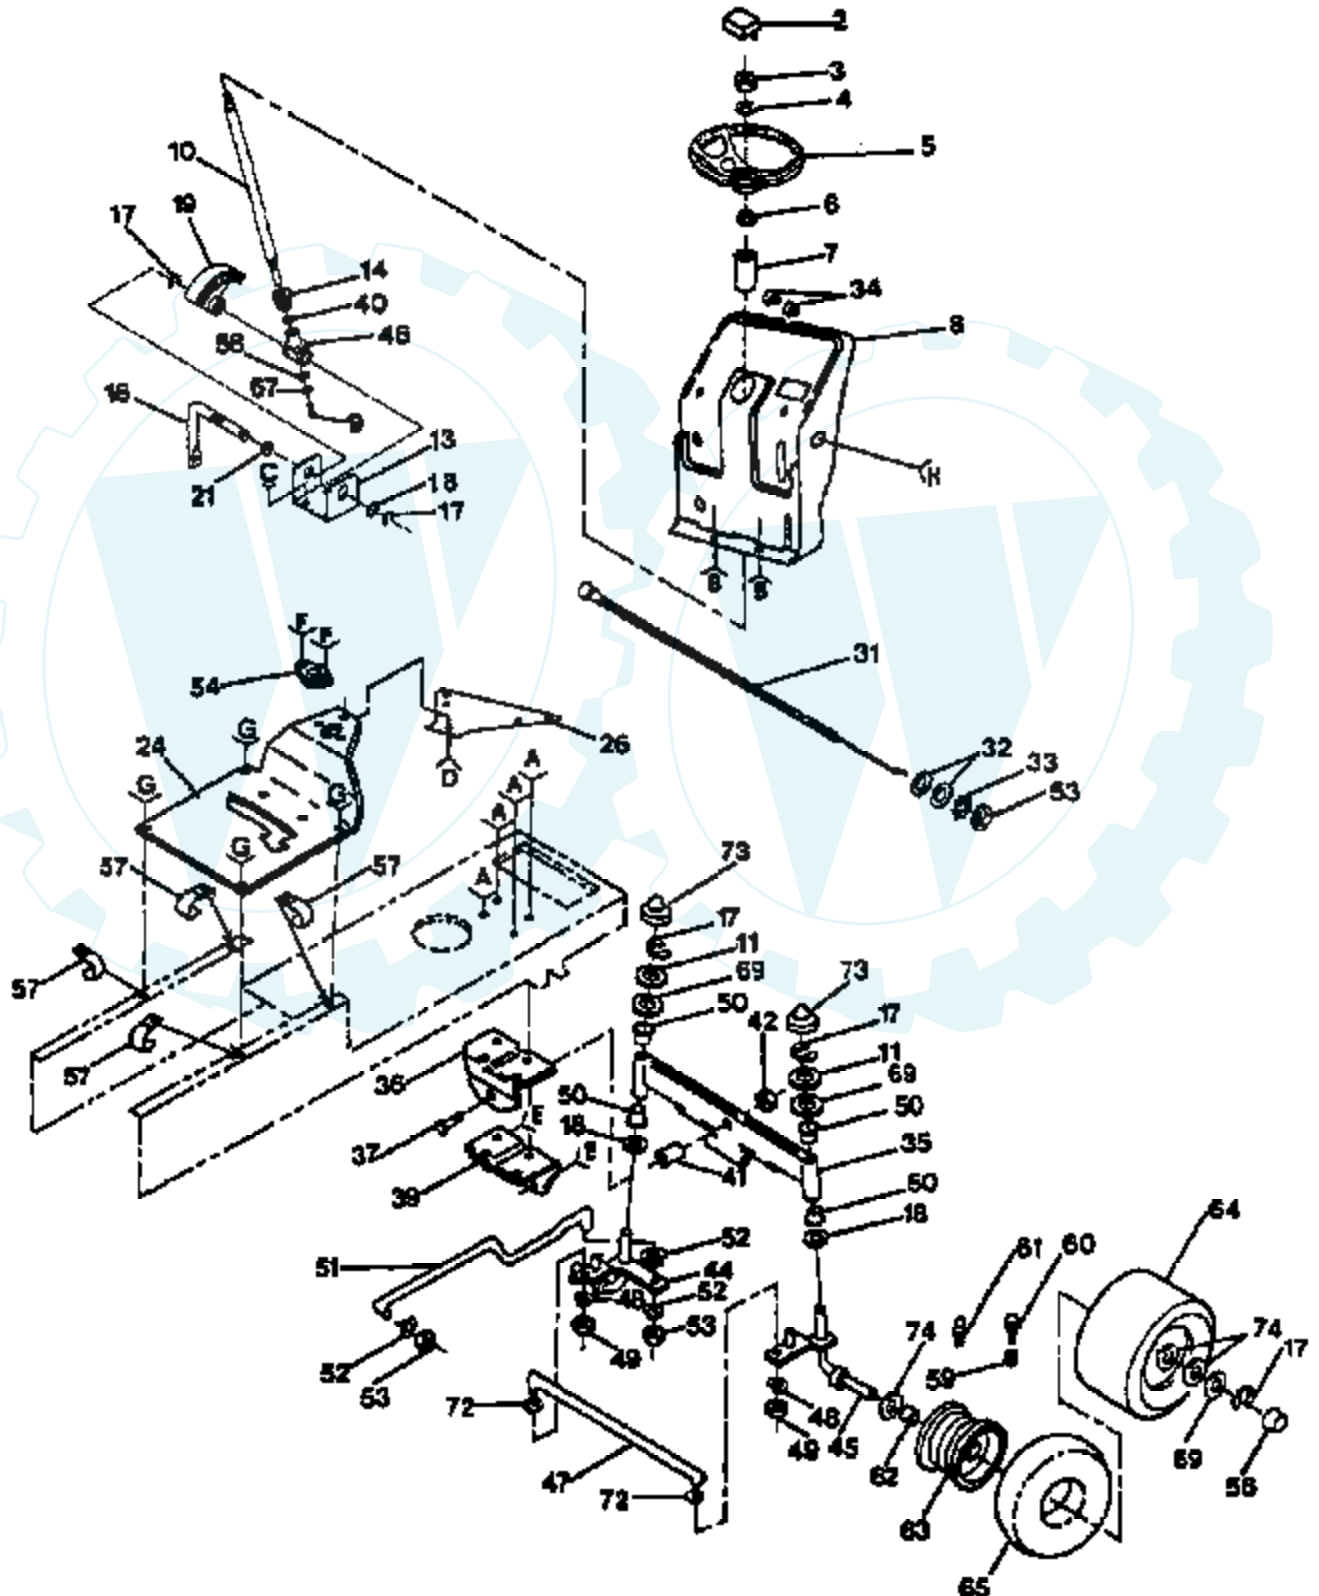

44" RIDING YARD TRACTOR

STEERING ASSEMBLY

Ref #	Part Number	Qty	Description
2	100710L		INSERT-WHEEL LT
3	73940800		SUB= 73360800
4	100712K		WASHER
5	100713N		SUB= 150547
6	100711L		ADAPTER LT
7	100714L		SLEEVE LTV
8	122341X		DASH
9	71070410		"SCREW,SPECIAL"
10	124041X		SUB= 128755
11	19272016		WASHER
13	124036X		"BRKT,STEERING"
14	124037X		"GEAR,PINION"
16	124033X		SUB= 156365
17	12000029		RING
18	6266H		WASHER .T
19	124034X		SUB= 136874
21	109816X		NYLINER T
24	124588X014		SADDLE
26	106965X		SUB= 140181
31	121525X		SUB= 132779
32	19131316		WASHER
33	11050600		LOCKWASHER
34	8022J		PLUG-DASH T
35	108075X		FRONT AXLE
36	105663X		SUPPORT-SADDL T
37	74761060		BOLT LT
39	105664X		SUPPORT.SADDLE.FT
40	57079		THRUST WASHER
41	110438X		BEARING
42	73601000		SUB= 73901000
44	105656X		SPINDLE-LH LT
45	105654X		SUB= 130524
46	124035X		SUPPORT.SHAFT
47	121334X		ROD TIE
48	10040500		LOCKWASHER
49	73810500		NUT.LOCK.5/16-24
50	3366R		COL. SRTG. BEAR.
51	124032X		SUB= 532130468
52	10040600		LOCKWASHER
53	73610600		SUB= 7810H
54	1554J		SUB= 155108
56	104757X		HUB CAP
57	2751R		CLIP T
58	126684X		SUB= 532126684
59	59192		VALVE CAP
60	65139		VALVE STEM LT
61	278H		FITTING LT
62	9040H		"FLANGE, BEARING"
63	106732X311		SUB= 106732X427
64	126162X		SUB= 122073X
65	59904		TUBE.5.3/4.5/6
67	10040400		LOCKWASHER
69	121748X		WASHER
72	19111216		WASHER M
73	121232X		CAP
74	121749X		WASHER
	109325X		SUB= 127075
	121892X		DECAL DASH