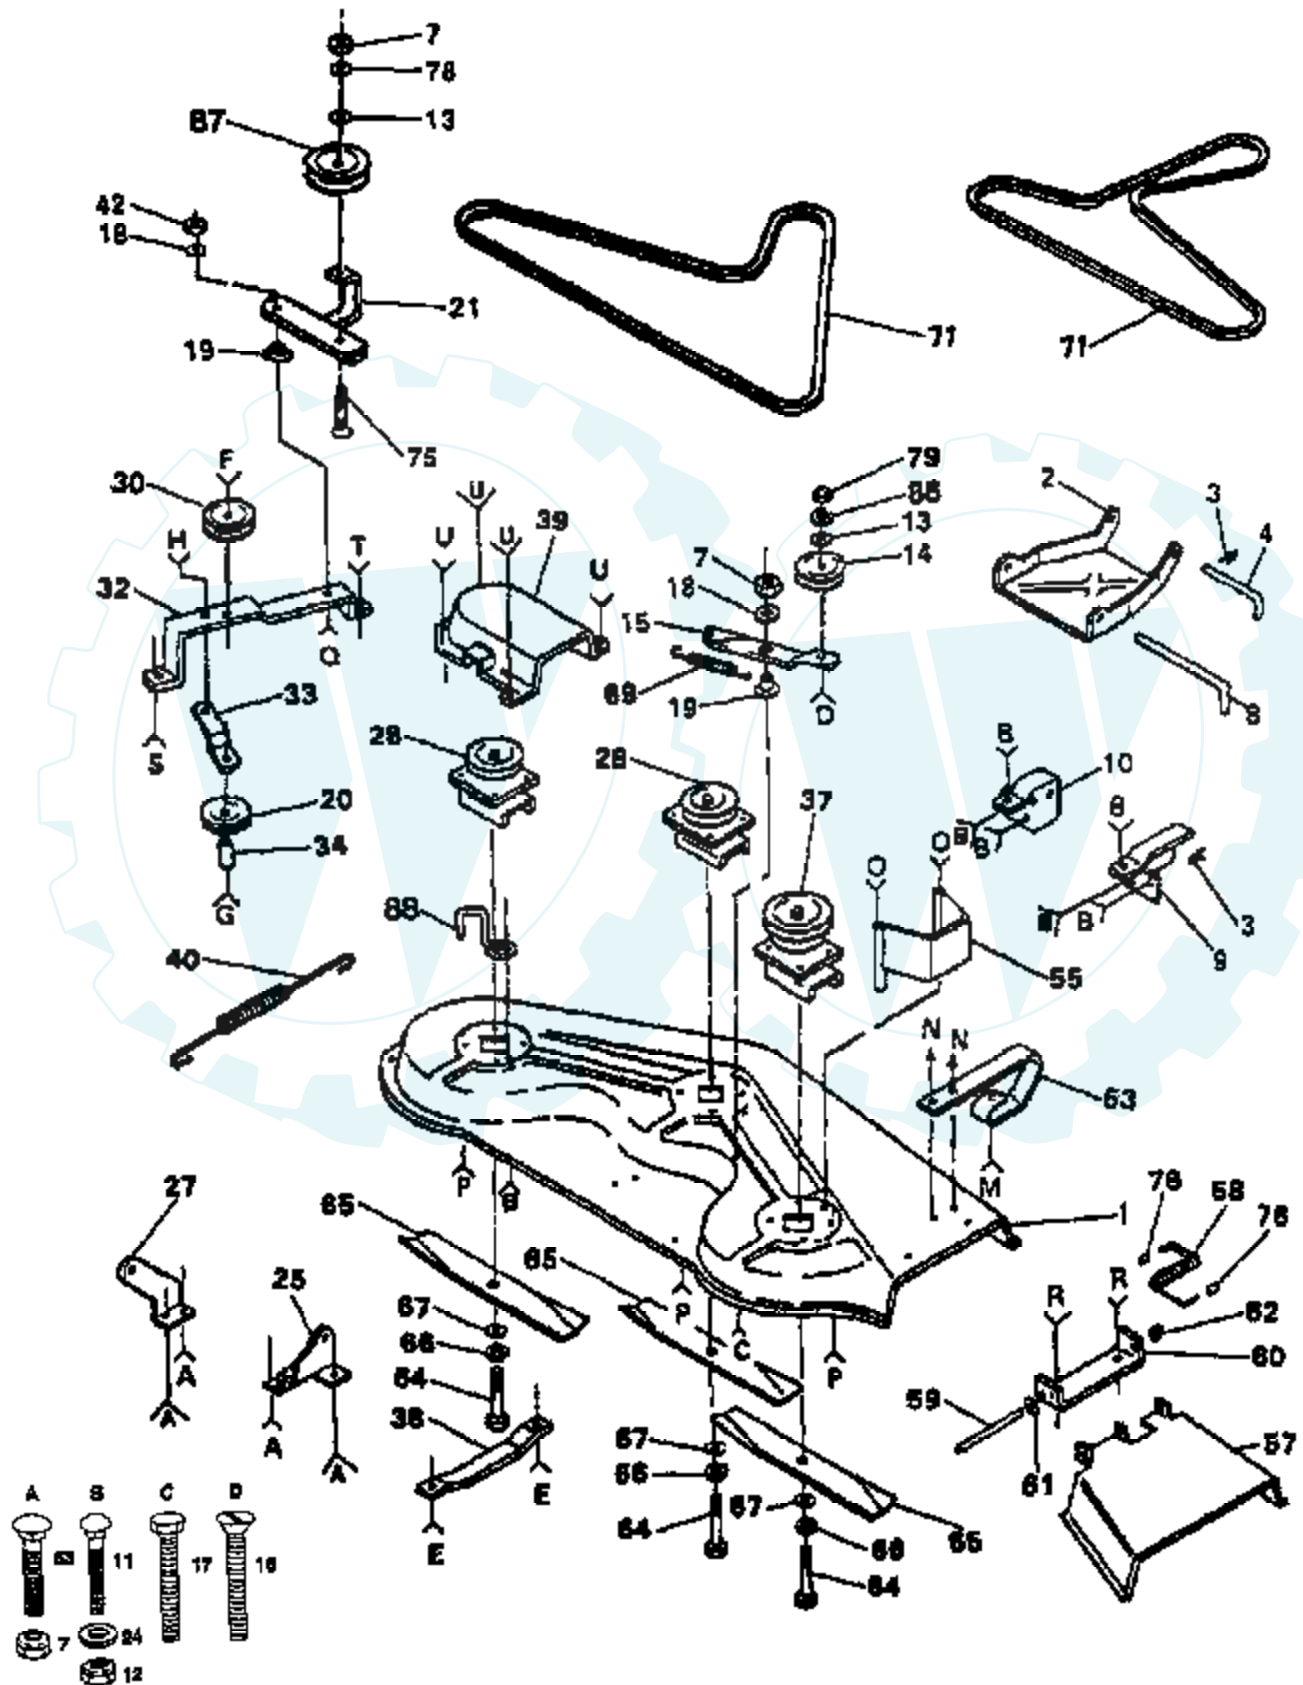

44" RIDING YARD TRACTOR

MOWER

Ref #	Part Number	Qty	Description
1	121423X		SUB= 144729
2	105662X		LINK.PARALLEL
3	4921H		SPRING.RETAINER
4	105744X		"ROD, FRT. PARAL T"
7	73680600		SUB= 73690600
8	109835X		HINGE PIN T
9	106512X		BRACKET RH YT
10	106511X		BRACKET LH YT
11	72140506		BOLT
12	73680500		SUB= 73690500
13	19131614		WASHER
14	102932X		IDLER.FLAT.GTV
15	106526X		ARM-IDLER YT
16	74110632		SCREW YT
17	74760620		SUB= 74780620
18	106513X		"WASHER, WEAR LT"
19	106902X		SPACER RETAINER
20	102403X		IDLER-FLAT T
21	121425X		ARM IDLER
24	19111216		WASHER M
25	123807X		BRKT SUSP REAR RH
27	123808X		BRKT SUSP REAR LH
28	121622X		SUB= 136819
30	677A451		IDLER-INSIDE T
32	106523X		"SUPPORT YT, BAR"
33	106522X		BRACE-IDLER YT
34	121236X		SPACER
37	121704X		SUB= 121705X
38	7631J		RUNNER-LH M
39	106214X		GUARD YT
40	102727X		"SPRING.EXT.8.5""
42	73930600		LOCKNUT
53	8418J		SUB= 136321
55	108119X		GUARD BELT HYT
57	109785X		DEFLECTOR SHIELD
58	106734X		SUB= 123713X
59	106735X		ROD-HINGE T
60	109743X		SUB= 137607
61	19111016		WASHER
62	110452X		NUT PUSH M
63	72140606		BOLT
64	74610624		BOLT.3/8-24X1-1/2
65	106635X		SUB= 25034
66	10030600		SUB= 10040600
67	19132012		WASHER
69	7644J		SPRING T
71	106085X		BELT-V.79.1.MWR
75	72140620		BOLT
76	105304X		CAP-SLEEVE LT
78	19131210		WASHER
79	73220600		NUT.HEX.3/8-16UNC
86	10040600		LOCKWASHER
87	121316X		PULLEY IDLER
88	121352X		BELT RETIANER
	121826X		SUB= 532131508
	106223X		DECAL YT
	121343X		DECAL WARING