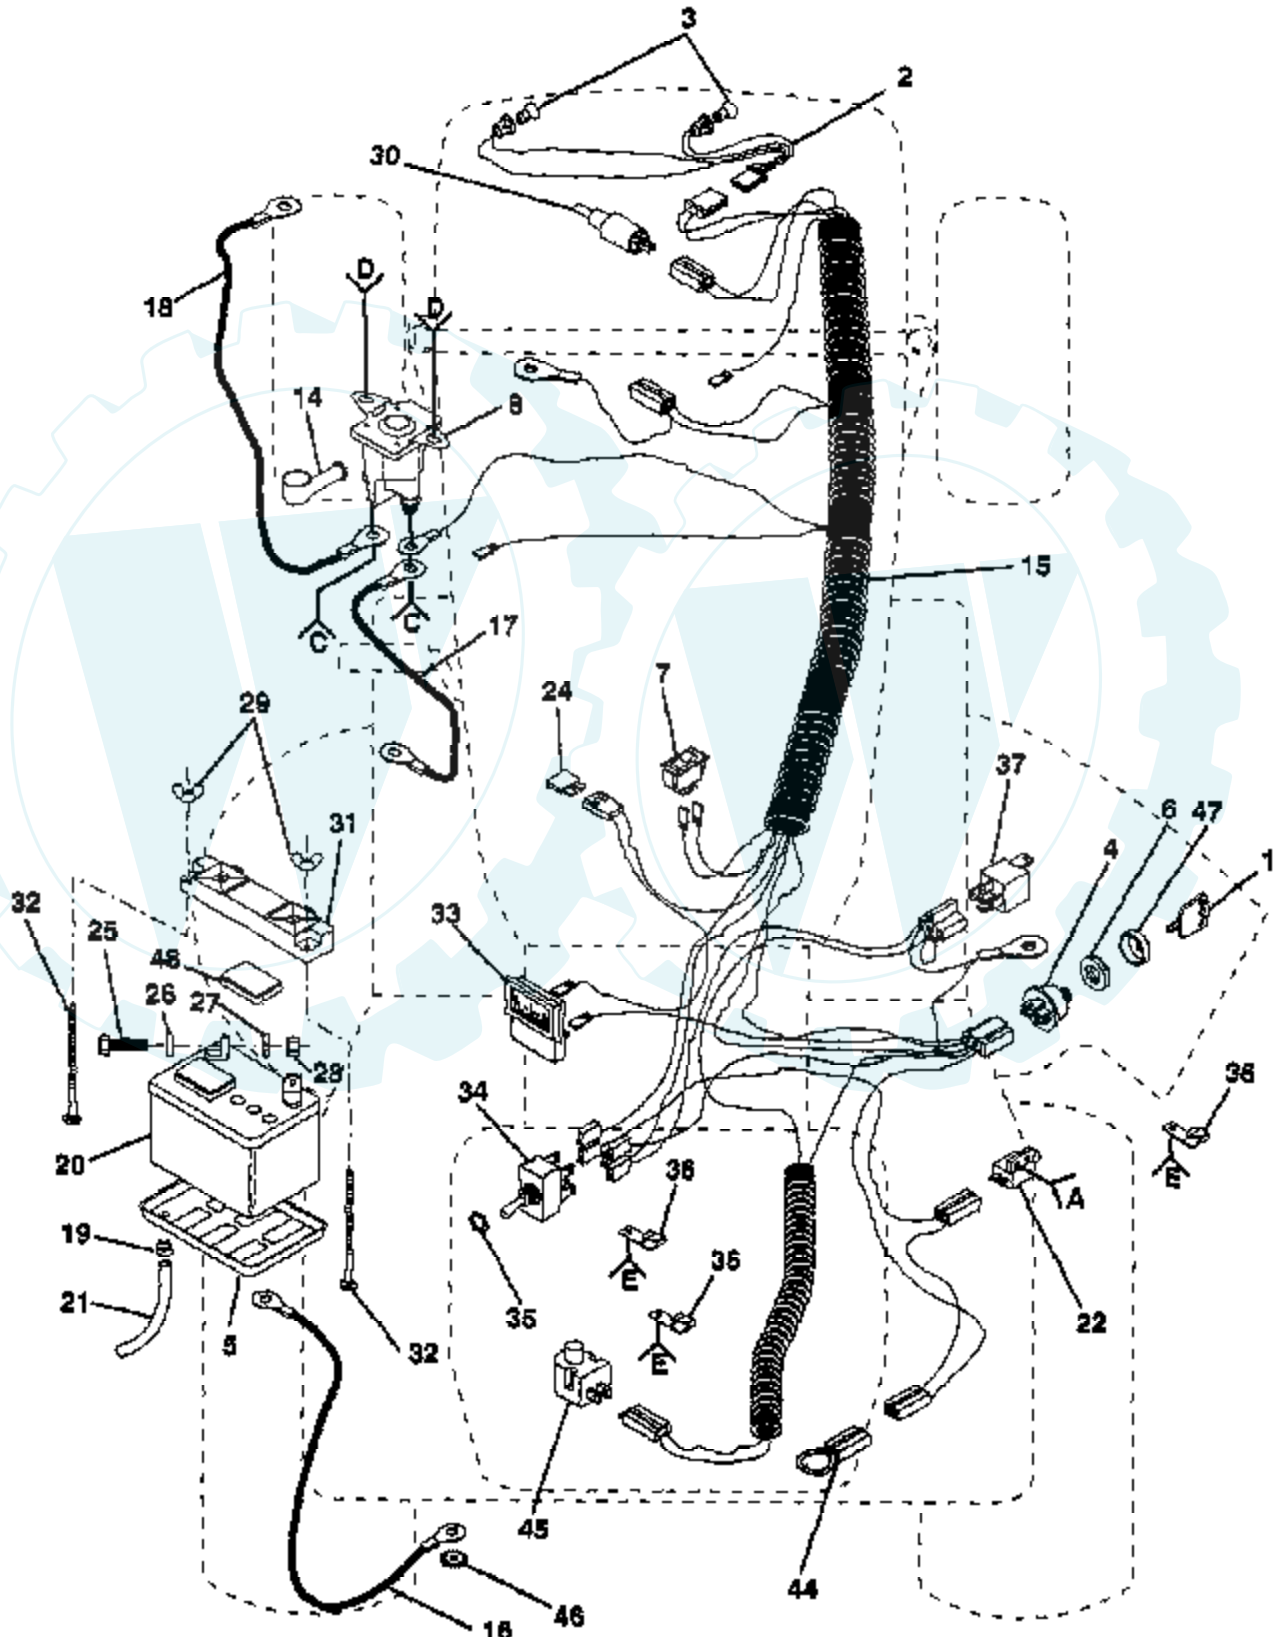

44" RIDING YARD TRACTOR

ELECTRICAL

Ref #	Part Number	Qty	Description
1	122147X		KEY
2	110859X		HARNESS T
3	7662J		SUB= 4152J
4	4406R		SUB= STD365402
5	7603J		"TRAY T, BATTERY"
6	109788X		SUB= 124211X
7	110712X		SWITCH LT
8	109081X		SUB= 146154
14	719J		SUB= 154336
15	129128		HARNESS T
16	4799J		"CABLE T, BATTERY"
19	109596X		HOSE CLAMP T
20	121537X		SUB= 123899X
21	100541K		SUB= 7697J
22	104445X		SWITCH-INTER. GT
24	108824X		FUSE HYT
25	74760412		BOLT LT
26	19091016		WASHER
27	10040400		LOCKWASHER
28	73220400		SUB= 50675
29	123198X		SUB= 146525
30	106315X		SUB= 135665
31	102476X		SUB= 150109
32	72240460		BOLT
33	122822X		AMMETER
34	126016X		SUB= 4021J
35	4022J		HEX NUT T
37	109748X		RELAY ASSY T
36	235R		CLIPT
44	102501X		SUB= 141940
45	121305X		SWITCH SEAT
46	11050600		LOCKWASHER
47	109787X		SUB= 147626
48	121264X		"CAP,BATTERY "
	128704		NLA
	101539X		SHEET INSTR LT
	121549X		DECAL