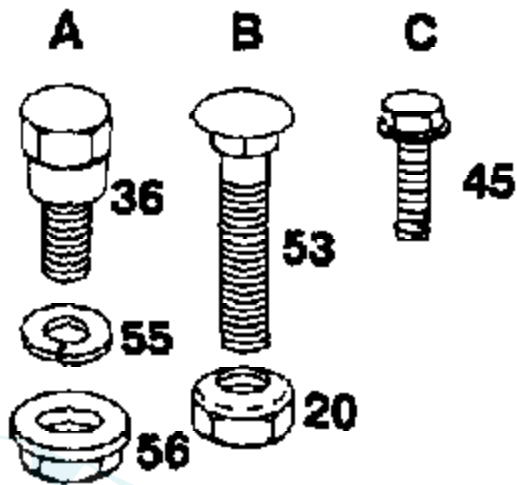

***STANDARD HARDWARE – PURCHASE LOCALLY**

NOTE: All component dimensions given in U.S. inches.

1 inch = 25.4 mm

Ref #	Part Number	Qty	Description
9	10090400		SUB= 10040400
10	73350400		NUT
11	74780408		BOLT
12	11050400		LOCKWASHER
13	73510400		NUT
23	17021008		SCREW
38	73680400		SUB= 73690400

*** STANDARD HARDWARE PURCHASE LOCALLY**

**NOTE: All component dimensions given in U S inches
1 inch = 25.4 mm**

Ref #	Part Number	Qty	Description
20	73680600		SUB= 73690600
36	105848X		"BOLT, SHOULDER LT"
45	17021008		SCREW
53	72140608		SUB= 72110608
55	110739X		WASHER T
56	73980600		NUT SPECIAL T

*** STANDARD HARDWARE – PURCHASE LOCALLY**
NOTE: All component dimensions given in U.S. inches
1 inch = 25.4 mm

Ref #	Part Number	Qty	Description
6	19111214		WASHER
24	17490612		SCREW
26	74760616		BOLT
27	19131312		WASHER
28	73680600		SUB= 73690600
50	74760512		BOLT
51	73680500		SUB= 73690500
52	74780544		BOLT HEX
67	123205X		RETAIN BELT
73	72140506		BOLT
75	17720410		SCREW LT
82	74760616		BOLT
87	17490624		SCREW LT
89	74760612		SUB= 74780612
94	11050600		LOCKWASHER
95	73510600		NUT
101	17490512		SCREW

***STANDARD HARDWARE – PURCHASE LOCALLY**
NOTE: All component dimensions given in U.S. inches
1 inch = 25.4 mm

Ref #	Part Number	Qty	Description
4	105529X		SUB= 139888
6	73680500		SUB= 73690500
7	73680600		SUB= 73690600
11	17490612		SCREW
12	19131312		WASHER
13	74760612		SUB= 74780612
20	19131614		WASHER
23	106020X		SUB= 151346
33	74760412		BOLT LT
34	105465X419		SUB= 145244X419
36	72140606		BOLT
39	10040400		LOCKWASHER
44	19090816		WASHER
48	73680400		SUB= 73690400
49	17490608		SCREW LT
58	17990808		SCREW
63	74760616		BOLT
66	17490616		SCREW GTV
67	19131616		WASHER HYT
69	17511208		SCREW
70	8019J		SUB= 19071018
72	17411310		SUB= 17521312
73	7605J		BOLT T
74	73220400		SUB= 50675
75	124549X		"BOLT,SHOULDER"
78	74780814		BOLT
86	74641008		SUB= 71031008
87	73951000		"NUT,KEPS"