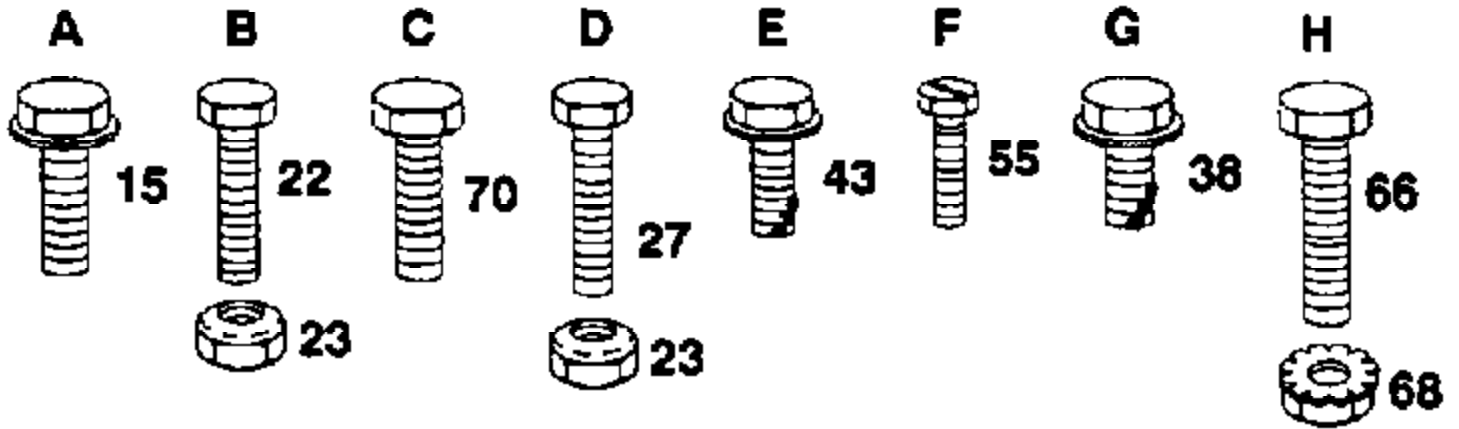

***STANDARD HARDWARE – PURCHASE LOCALLY**

NOTE: All component dimensions given in U.S. inches.

1 inch = 25.4 mm

Ref #	Part Number	Qty	Description
9	10090400		SUB= 10040400
10	73350400		NUT
11	74780408		BOLT
12	11050400		LOCKWASHER
13	73510400		NUT
23	17021008		SCREW
38	73680400		SUB= 73690400

*** STANDARD HARDWARE – PURCHASE LOCALLY**
NOTE: All component dimensions given in U.S. inches
1 inch = 25.4 mm

Ref #	Part Number	Qty	Description
26	19151216		WASHER
27	9135R		SPRING H
28	4939M		SUB= 85902
50	110447X		SUB= 132793
51	73360700		NUT
52	4921H		SPRING.RETAINER

*** STANDARD HARDWARE PURCHASE LOCALLY**

**NOTE: All component dimensions given in U S inches
1 inch = 25.4 mm**

Ref #	Part Number	Qty	Description
20	73680600		SUB= 73690600
36	105848X		"BOLT, SHOULDER LT"
45	17021008		SCREW
53	72140608		SUB= 72110608
55	110739X		WASHER T
56	73980600		NUT SPECIAL T

***STANDARD HARDWARE – PURCHASE LOCALLY**
NOTE: All component dimensions given in U.S. inches
1 inch = 25.4 mm

Ref #	Part Number	Qty	Description
4	105529X		SUB= 139888
6	73680500		SUB= 73690500
7	73680600		SUB= 73690600
11	17490612		SCREW
12	19131312		WASHER
13	74760612		SUB= 74780612
20	19131614		WASHER
23	106020X		SUB= 151346
33	74760412		BOLT LT
34	105465X419		SUB= 145244X419
36	72140606		BOLT
39	10040400		LOCKWASHER
44	19090816		WASHER
48	73680400		SUB= 73690400
49	17490608		SCREW LT
58	17990808		SCREW
63	74760616		BOLT
66	17490616		SCREW GTV
67	19131616		WASHER HYT
69	17511208		SCREW
70	8019J		SUB= 19071018
72	17411310		SUB= 17521312
73	7605J		BOLT T
74	73220400		SUB= 50675
75	124549X		"BOLT,SHOULDER"
78	74780814		BOLT
86	74641008		SUB= 71031008
87	73951000		"NUT,KEPS"