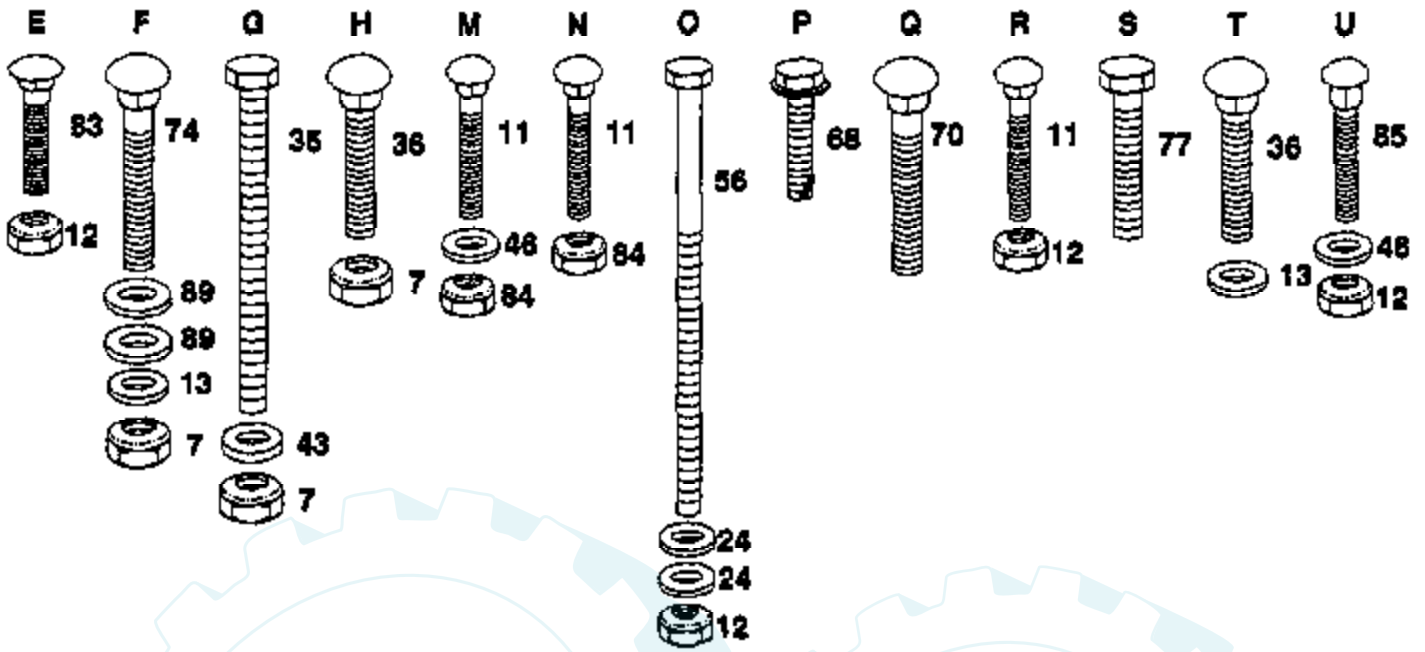

*** STANDARD HARDWARE – PURCHASE LOCALLY**
NOTE: All component dimensions given in U.S. inches
1 inch = 25.4 mm

Ref #	Part Number	Qty	Description
6	19111214		WASHER
24	17490612		SCREW
26	74760616		BOLT
27	19131312		WASHER
28	73680600		SUB= 73690600
50	74760512		BOLT
51	73680500		SUB= 73690500
52	74780544		BOLT HEX
67	123205X		RETAIN BELT
73	72140506		BOLT
75	17720410		SCREW LT
82	74760616		BOLT
87	17490624		SCREW LT
89	74760612		SUB= 74780612
94	11050600		LOCKWASHER
95	73510600		NUT
101	17490512		SCREW

***STANDARD HARDWARE – PURCHASE LOCALLY**
NOTE: All component dimensions given in U.S. inches
1 inch = 25.4 mm

Ref #	Part Number	Qty	Description
4	105529X		SUB= 139888
6	73680500		SUB= 73690500
7	73680600		SUB= 73690600
11	17490612		SCREW
12	19131312		WASHER
13	74760612		SUB= 74780612
20	19131614		WASHER
23	106020X		SUB= 151346
33	74760412		BOLT LT
34	105465X419		SUB= 145244X419
36	72140606		BOLT
39	10040400		LOCKWASHER
44	19090816		WASHER
48	73680400		SUB= 73690400
49	17490608		SCREW LT
58	17990808		SCREW
63	74760616		BOLT
66	17490616		SCREW GTV
67	19131616		WASHER HYT
69	17511208		SCREW
70	8019J		SUB= 19071018
72	17411310		SUB= 17521312
73	7605J		BOLT T
74	73220400		SUB= 50675
75	124549X		"BOLT,SHOULDER"
78	74780814		BOLT
86	74641008		SUB= 71031008
87	73951000		"NUT,KEPS"

***STANDARD HARDWARE – PURCHASE LOCALLY**

**NOTE: All component dimensions given in U.S. inches
1 inch = 25.4 mm**

Ref #	Part Number	Qty	Description
7	73680600		SUB= 73690600
11	72140506		BOLT
12	73680500		SUB= 73690500
13	19131614		WASHER
24	19111216		WASHER M
35	74760648		BOLT - HEX 3/8 - 16 X 3
36	72140608		SUB= 72110608
43	19131316		WASHER
46	19111116		WASHER
56	74760580		BOLT
68	17490612		SCREW
70	72140612		BOLT
74	72140614		BOLT
77	74760616		BOLT
83	72110505		BOLT
84	1685H		SUB= 68478
85	72110506		SUB= 72270506
89	19131410		WASHER