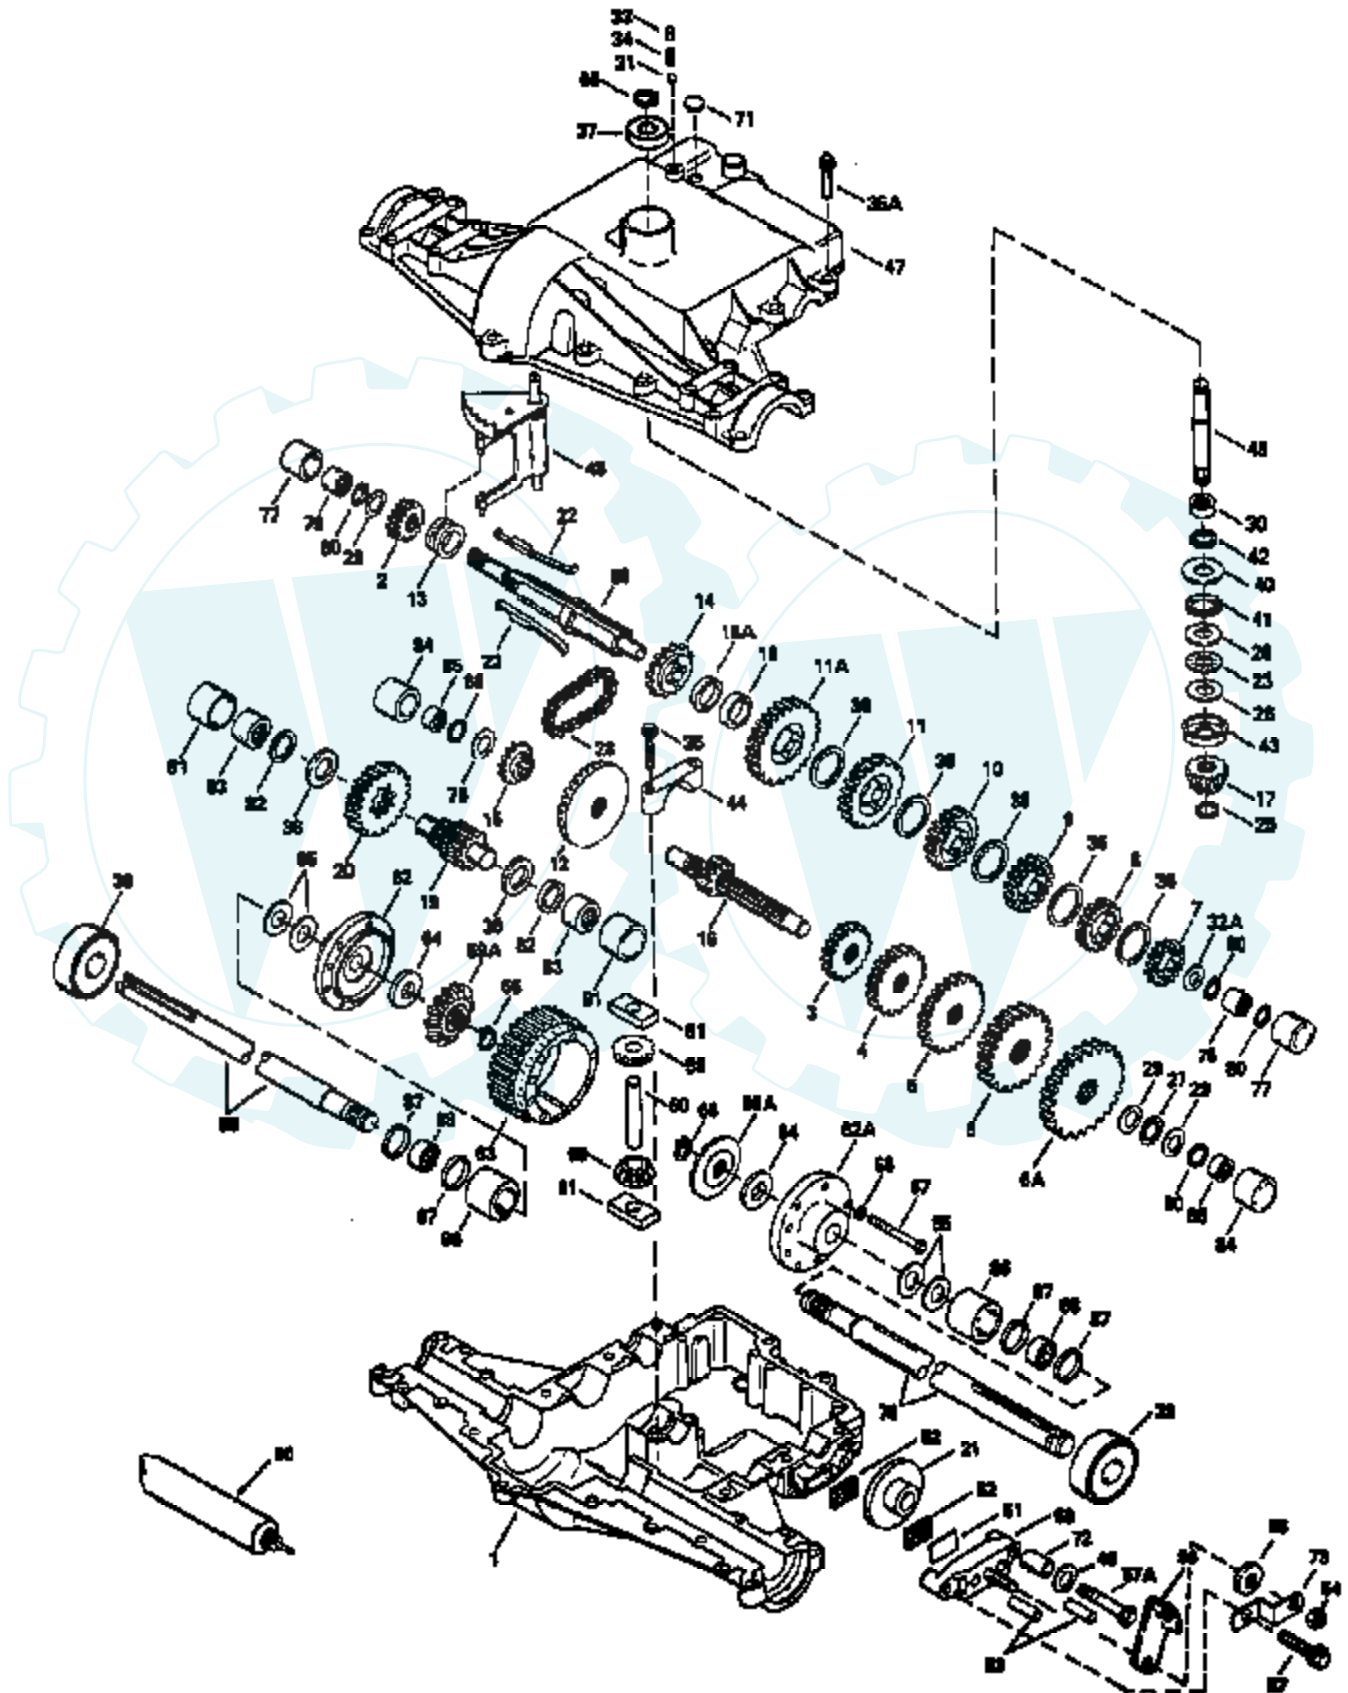

44" RIDING YARD TRACTOR TRANSAXLE PEERLESS - MODEL NUMBER 820-010B

Ref #	Part Number	Qty	Description
1	770088		CASE TRANSAXLE
2	778253		GEAR, SPUR, 15T
3	778211		GEAR, SPUR, 12 TEETH
4	778199		GEAR, SPUR, 15T
5	778200		GEAR, SPUR, 20T
6	778202		GEAR, SPUR, 28T
6A	778208		GEAR, SPUR, 31T
7	778209		GEAR, SPUR, 19 TEETH
8	778203A		GEAR, SPUR, 22T
9	778205A		GEAR, SPUR, 30T
10	778206A		GEAR, SPUR, 35T
11	778207A		GEAR, SPUR, 37 TEETH
11A	778216A		GEAR, SPUR, 41T
12	778246		GEAR BEVEL, 33T
13	784216		COLLAR SHIFT
14	786123		SPROCKET 18T (REV)
16	776291		SHAFT COUNTER
17	77B245		BEVEL PINION, INPUT
18	786121		SPACER, .350/.340 THICK
18A	786122		SPACER, .276/.268 THICK
19	775275		SHAFT, OUTPUT
21	790043		DISK BRAKE
22	792123A		KEY
23	780084		BEARING THRUST
25	788040		RETAINING RING
26	780051		WASHER THRUST
27	780071		THRUST BEARING
28	786081		CHAIN, ROLLER
29	780072		WASHER THRUST
30	780155		BEARING NEEDLE
31	792077		BALL STEEL, 5/16" DIA.
32A	780109		WASHER, THRUST
33	792078		SCREW, 3/8-16 X 3/8"
34	792079		SPRING
35A	792129		SCREW HEX HD 5/16-18 X 1-1/4
36	780108		WASHER THRUST
37	780119		BEARING BALL
38	780128		WASHER THRUST
39	780050		BEARING BALL
40	780165		WASHER
41	788077		"O" RING
42	788042		OIL SEAL 3/4
43	780166		WASHER CUPPED
44	786131		BEARING CAP
45	792128		WASHER FLAT
47	772098A		COVER TRANSAXLE
48	784342		ROD AND FORK ASSY SHIFT
49	776274		SHAFT INPUT
50	776313		SHAFT BRAKE
51	790007		PLATE BRAKE PAD
52	790006		PAD BRAKE
54	792075		LOCKNUT 5/16-24
56	790047		LEVER BRAKE
57A	792085		SCREW FLNG HEX 1/4-20 X 2-1/4
59	778197		PINION, 10T
59A	778198		GEAR BEVEL
61	786027		BLOCK DRIVE
62	774833		CARRIER DIFF THREADED HOLES