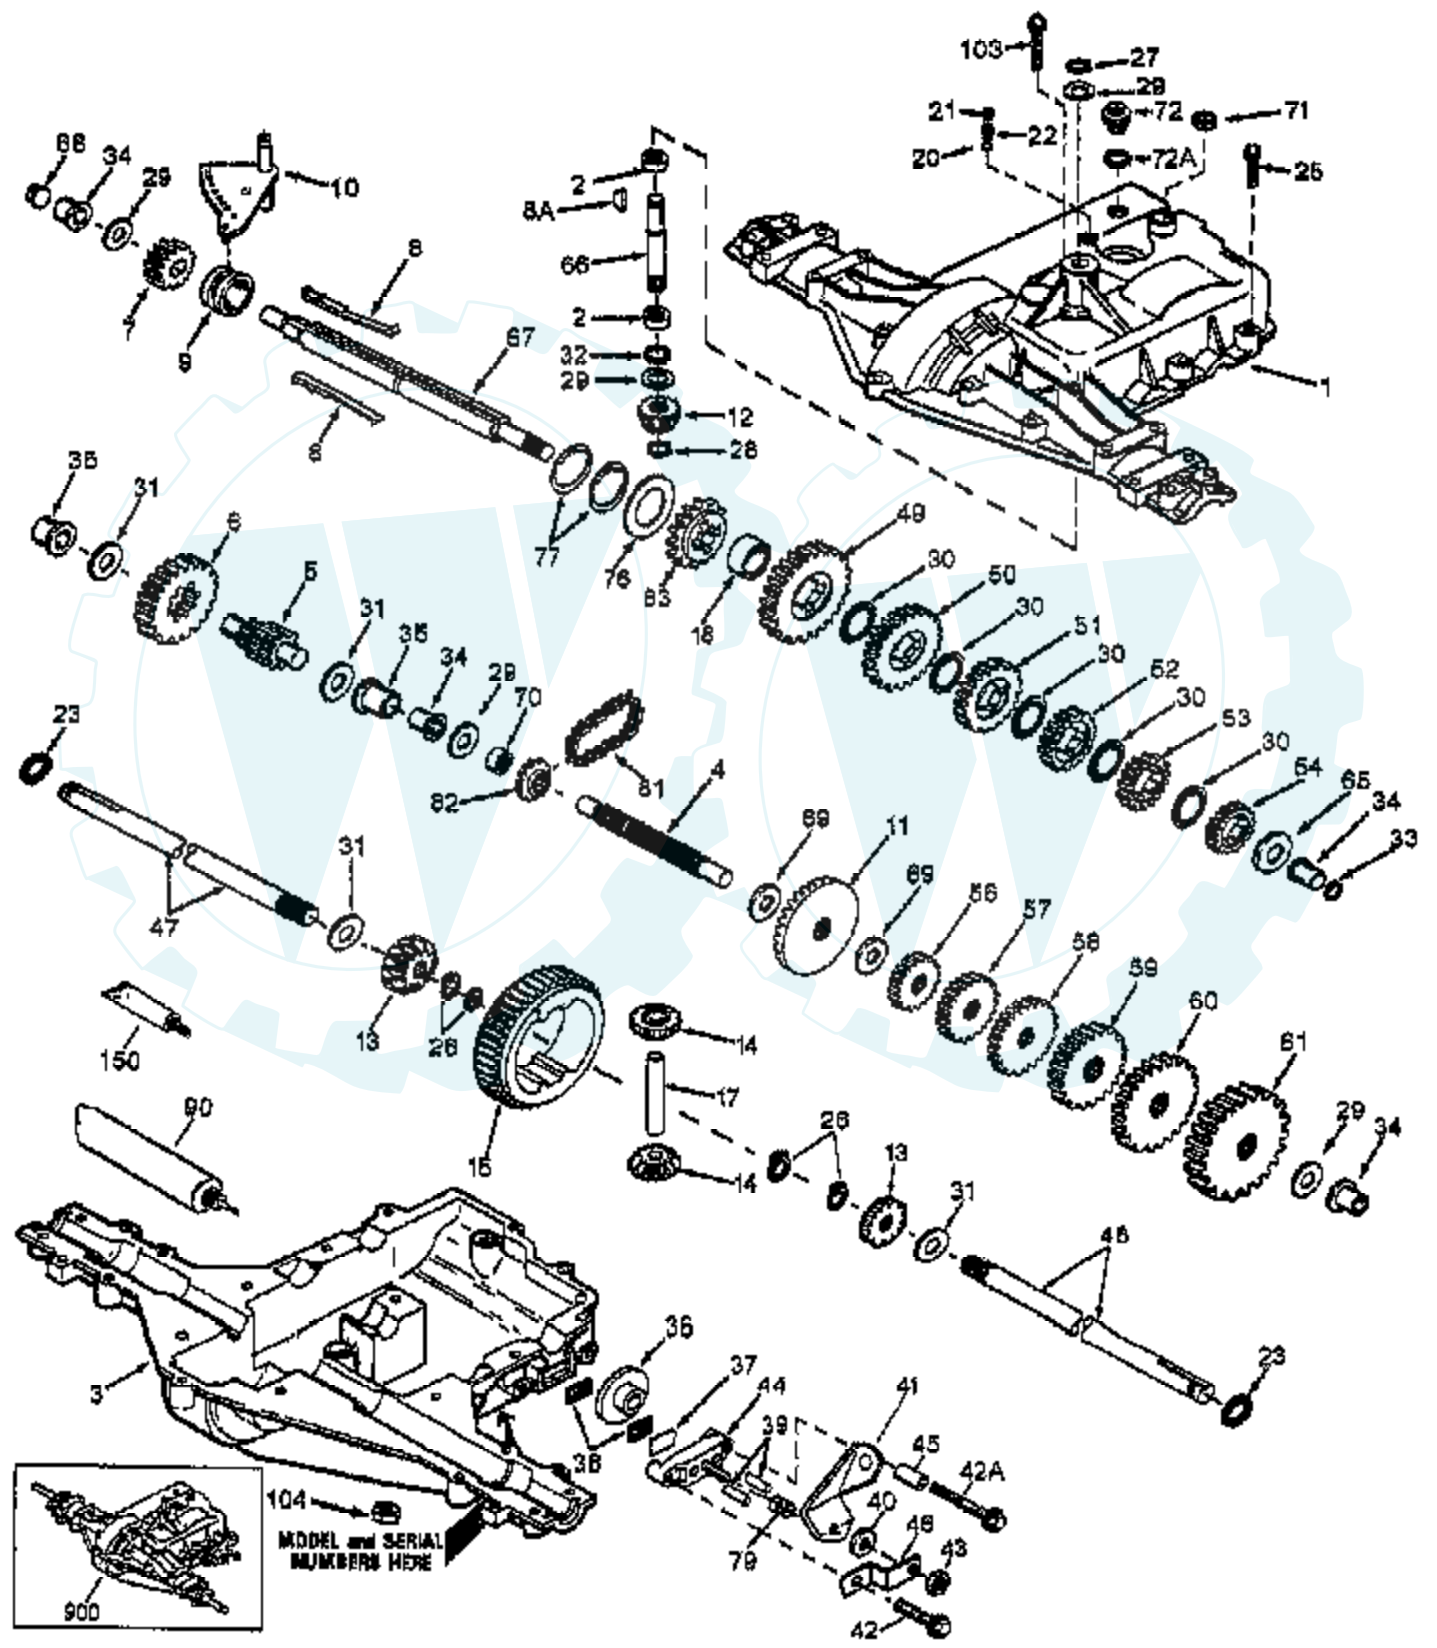

TRACTOR - - MODEL NUMBER CT14542E

PEERLESS TRANSAXLE - MODEL NUMBER P930-D55A

Ref #	Part Number	Qty	Description
1	772108A		TRANSAXLE COVER
2	780086		BEARING, NEEDLE
3	770102A		TRANSAXLE CASE
4	776260		SHAFT, COUNTER
5	776219B		OUTPUT SHAFT AND PINION
6	778139		GEAR, OUTPUT
7	778136		GEAR, SPUR, 15 TEETH
8	792136A		SHIFT KEY
8A	792047		KEY, WOODRUFF
9	784352		COLLAR, SHIFTER
10	784355		ROD & FORK ASSY, SHIFT
11	778229		GEAR, BEVEL, 42 TEETH
12	778113A		BEVEL PINION, INPUT
13	778221		GEAR, BEVEL
14	778068		GEAR, BEVEL, PINION
15	778260		GEAR, RING
17	786139		PIN, DRIVE
18	786102		SPACER, NEUTRAL
20	792077		BALL STEEL, 5/16" DIA.
21	792078		SCREW, 3/8-16 X 3/8"
22	792079		SPRING
23	788061		RING, SEAL
25	792073		SCREW, 1/4-20 X 1-1/4
26	792125		RING RETAINER
27	792035		RING, RETAINER
28	788040		RETAINING RING
29	780072		WASHER THRUST
30	780108		WASHER THRUST
31	780001		WASHER
32	792001		"O" RING
33	788095		SEAL, SQUARE CUT
34	780105A		BUSHING, FLANGED
35	780118A		BUSHING, FLANGED
36	790003		DISK, BRAKE
37	790007		PLATE BRAKE PAD
38	799021		BRAKE PAD
39	786026		PIN DOWEL
40	792076A		WASHER
41	790079		BRAKE LEVER
42	792073		SCREW, 1/4-20 X 1-1/4
42A	792085A		SCREW, 1/4-20 X 2-1/4
43	792075		LOCKNUT 5/16-24
44	790025		HOLDER BRAKE PAD
45	786066		SPACER
46	786086		BRKT BRAKE LEVER
47	774690		AXLE
48	774691		AXLE
49	778215		GEAR, SPUR, 37 TEETH
50	778125		GEAR, SPUR, 35 TEETH
51	778124A		GEAR, SPUR, 30 TEETH
52	778123A		GEAR, SPUR, 25 TEETH
53	778122A		GEAR, SPUR, 22 TEETH
54	778273		GEAR, SPUR, 19T
56	778230		GEAR, SPUR, 12 TEETH
57	778151		GEAR, SPUR, 15 TEETH
58	778126A		GEAR, SPUR, 20 TEETH
59	778127A		GEAR, SPUR, 25 TEETH
60	778128A		GEAR, SPUR, 28 TEETH