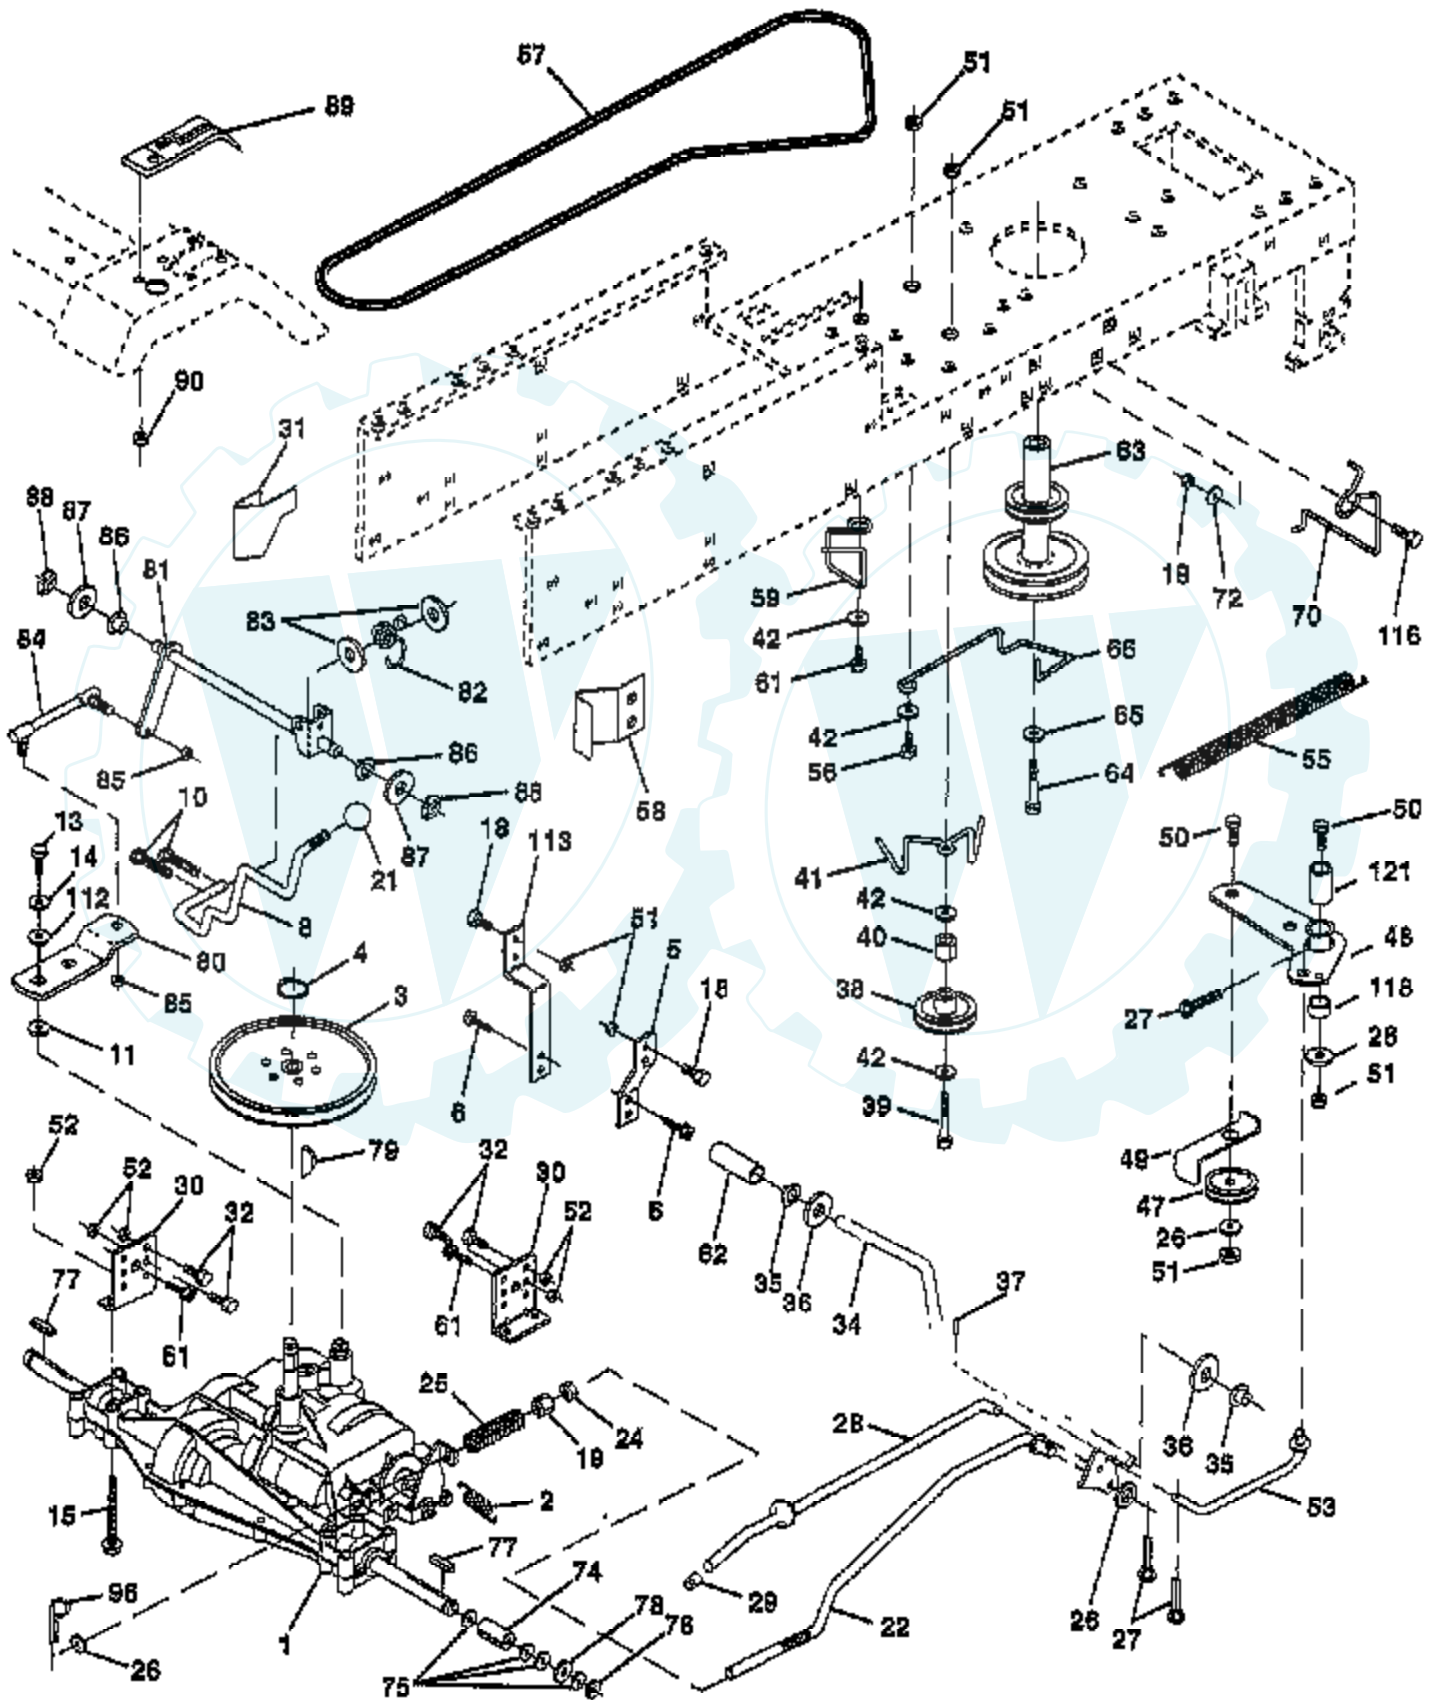

TRACTOR - - MODEL NUMBER CT14542E

DRIVE

Ref #	Part Number	Qty	Description
1	P930-055A		TRANSAXLE PEERLESS
2	146682		SPRING.BRAKE.RETU
3	123666X		PULLEY TRANS
4	12000028		SUB= 2267J
5	121520X		STRAP TORQUE
6	17490512		SCREW
8	141003		ROD SHIFT FEND LT
10	76020416		PIN COTTER 1/8
11	105701X		WASH-SHFT PLT LT
13	74550412		BOLT.1/4-28.W/PAT
14	10040400		LOCKWASHER
15	74490544		BOLT.HX.FLG.5/16
18	74780616		BOLT
19	73800600		NUT
21	106933X		KNOB T (1/2-HOLE)
22	130804		BRAKE ROD
24	73350600		NUT
25	106888X		SPRING ROD LT
26	19131316		WASHER
27	76020412		COTTER PIN
28	145204		ROD.BRAKE.PARK.LT
29	71673		PLUNGER CAP T
30	130807		TRANSAXLE MTG BKT
31	127275X		"KEEPER,BELT LH T"
32	74760512		BOLT
34	155071		SHAFT ASM-PEDAL F
35	120183X		NYLON BEARING
36	19211616		WASHER LT
37	1572H		SUB= 2882J
38	123674X		PULLEY.IDLER.FLAT
39	74760644		BOLT
40	4470J		SPACER T
41	154777		SUB= 165692
42	19131312		WASHER
47	127783		SUB= 139245
48	154604		BELLCRANK ASM
49	123205X		RETAIN BELT
50	74760624		SUB= 74930624
51	73680600		SUB= 73690600
52	73680500		SUB= 73690500
53	105710X		"LINK, CLUTCH T"
55	105709X		"SPRING, RETURN LT"
56	74760620		SUB= 74780620
57	130801		SUB= 138255
58	127274X		"KEEPER,BELT RH T"
59	140312		KEEPER BELT CNTSP
61	17490612		SCREW
62	8883R		PEDAL COVER T
63	140186		PULLEY.ENGINE
64	71170764		BOLT
65	10040700		LOCKWASHER
66	154778		KEEPER-BELT
70	134683		KEEPER BELT ENG
72	19132012		WASHER
74	137057X		SPACER, AXLE
75	121749X		WASHER
76	12000001		E-RING LT
77	123583X		SQUARE KEY