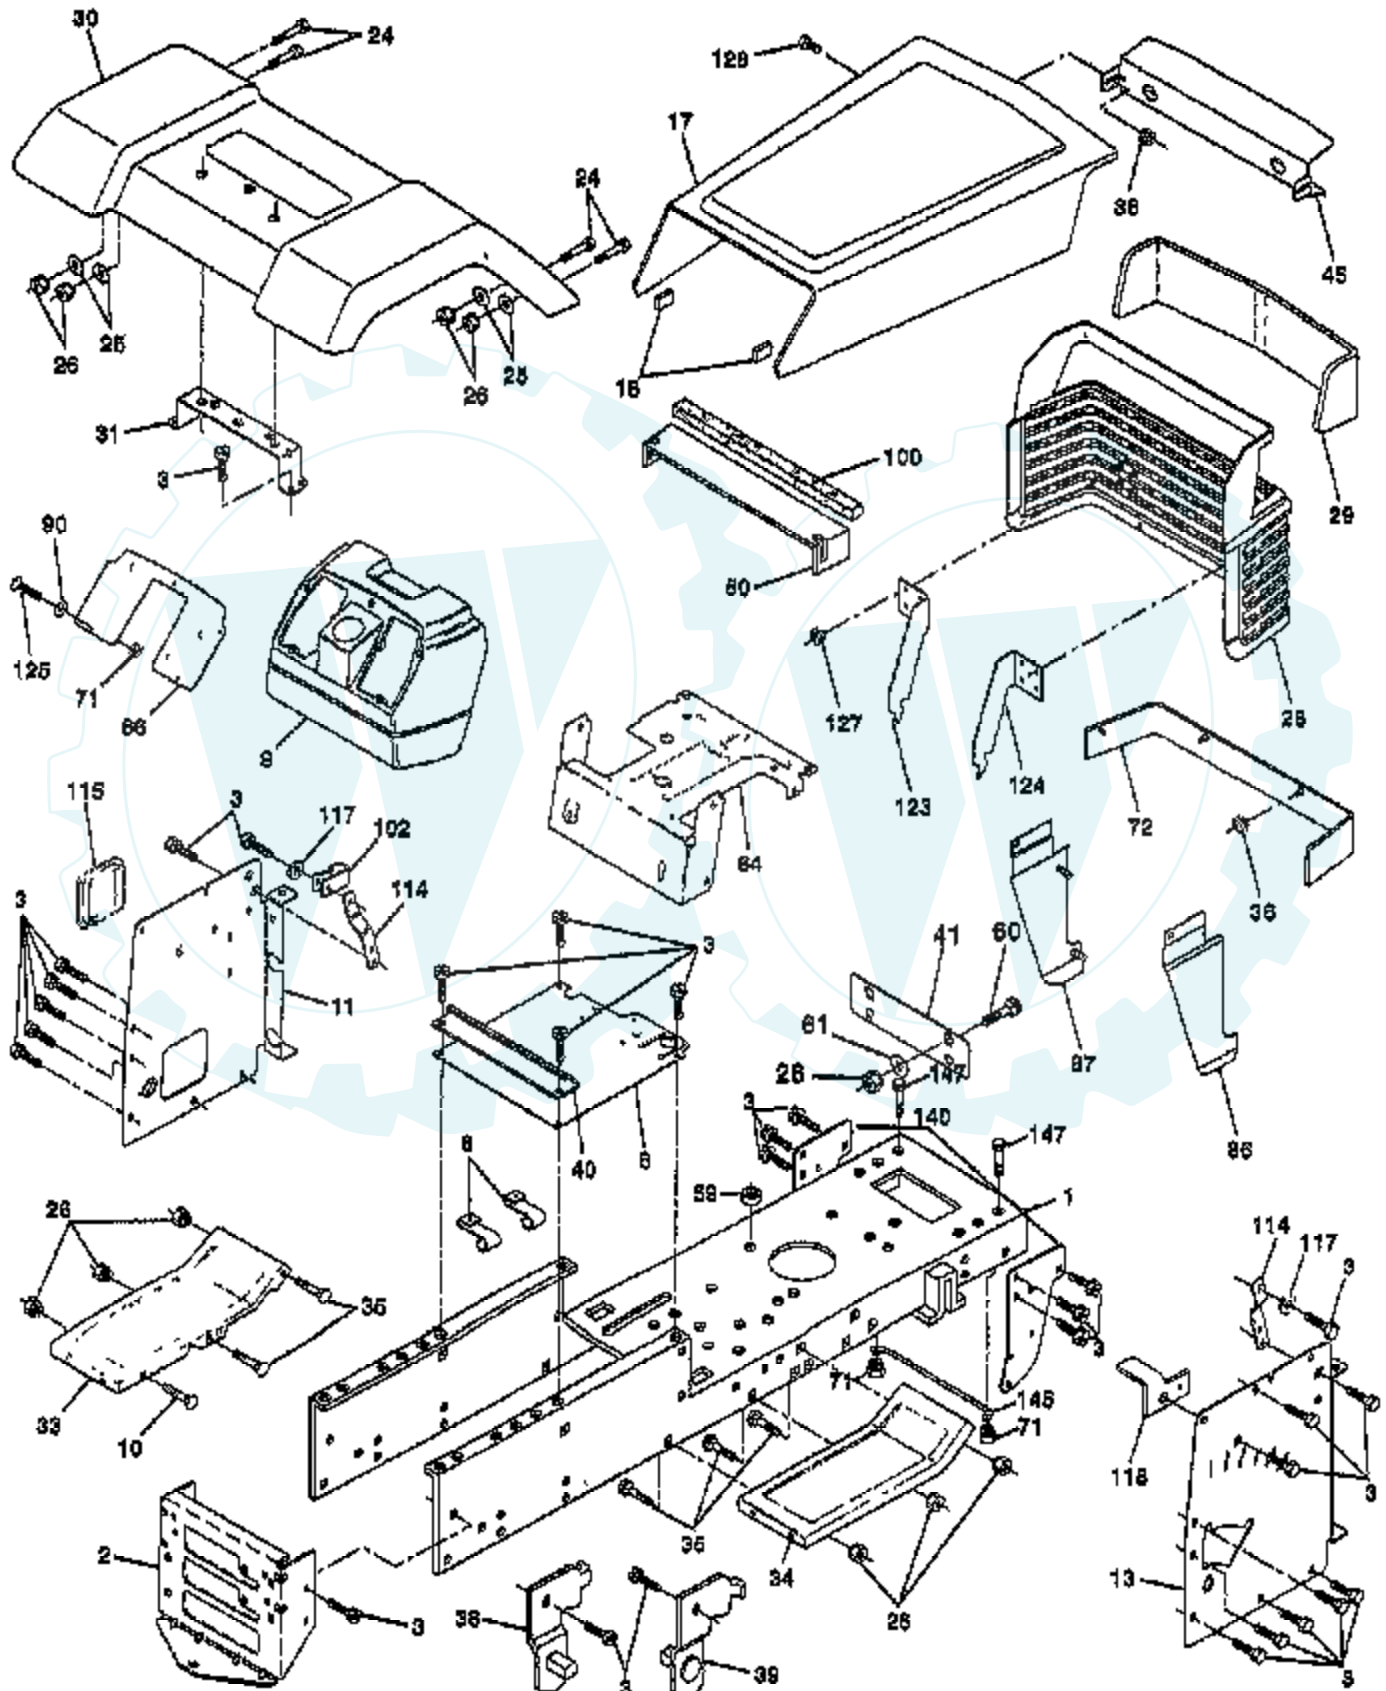

TRACTOR -- MODEL NUMBER CT14542E

CHASSIS

Ref #	Part Number	Qty	Description
1	159530		CHASSIS ASM
2	140356		SUB= 145009
3	17490612		SCREW
6	155923		SADDLE
8	126471X		"CLIP,INSULATOR"
9	145203		DASH.PLASTIC.BLK
10	72140608		SUB= 72110608
11	145218		PANEL.DASH.LH.
13	145217		PANEL.DASH.RH.
17	123801X550		HOOD/GRILLE ASM
18	126938X		SUB= 532126938
24	74780616		BOLT
25	19131312		WASHER
26	73800600		NUT
28	140671		GRILLE ASM WELD
29	110898X		LENS T
30	147310X550		FENDER
31	139976		BRACKET SUPT FEND
33	105476X550		FOOTREST.LH.PERF.
34	105475X550		FOOTREST.RH.PERF.
35	72110606		BOLT
36	108067X		PAL NUT LT
38	139886		BRACKET ASM LH
39	139887		BRACKET ASM RH
40	139977		SPACER FENDER LT
45	132257		SUB= 918132257
50	124046X		"BAFFLE,HOOD"
59	110436X		SUB= 9151R
64	150272		DASH.LOWER.LT
66	156277X011		PLATE SLKSCR.OM
71	73680400		SUB= 73690400
72	110350X550		STRAP FENDER ASM
86	123764X550		PANEL SIDE RH ASM
87	123765X550		PANEL SIDE LH ASM
90	19091216		WASHER PM
100	109458X		FOAM STRIP T
102	2751R		CLIP T
114	145349		BRACKET.SUPT.DASH
115	121794X		COVER ACCESS
117	144283		WASHER.SERRATED.
118	145595		BRACKET.CLUTCH.MC
123	149037		BRACKET.PICK.LH.
124	149036		BRACKET.PICK.RH.
125	74180412		SCREW
127	120579X		PAL NUT
128	124201X		SCREW SPECIAL
140	158418		BRKT SUSPENSION
145	156524		"ROD POVOT,CHASSIS"
147	74760412		BOLT LT
	5479J		PLUG BUTTON T

Ref #	Part Number	Qty	Description
78	121748X		WASHER
79	2228M		SUB= 2228M1
80	145090		"ARM.SHIFT.20""TIRE"
81	156049		SHAFT.CROS.P930.
82	123782X		"SPRING,TORSION"
83	19171216		WASHER
84	145643		"ROD.TIE.20""P930LT"
85	150360		NUT.CNT.LOCK.1/4
86	71208		BUSHING
87	19212016		WASHER D
88	12000008		KLIP RING
89	139964		SUB= 918139964
90	124346X		NUT
96	4497H		RETAINER M
112	19091210		WASHER LT
113	127285X		"STRAP,TORQUE"
118	154774		SPACER-BELLCRANK
121	154419		NYLINER-CLUTCHING
116	72110610		BOLT RDHD 3/8-16