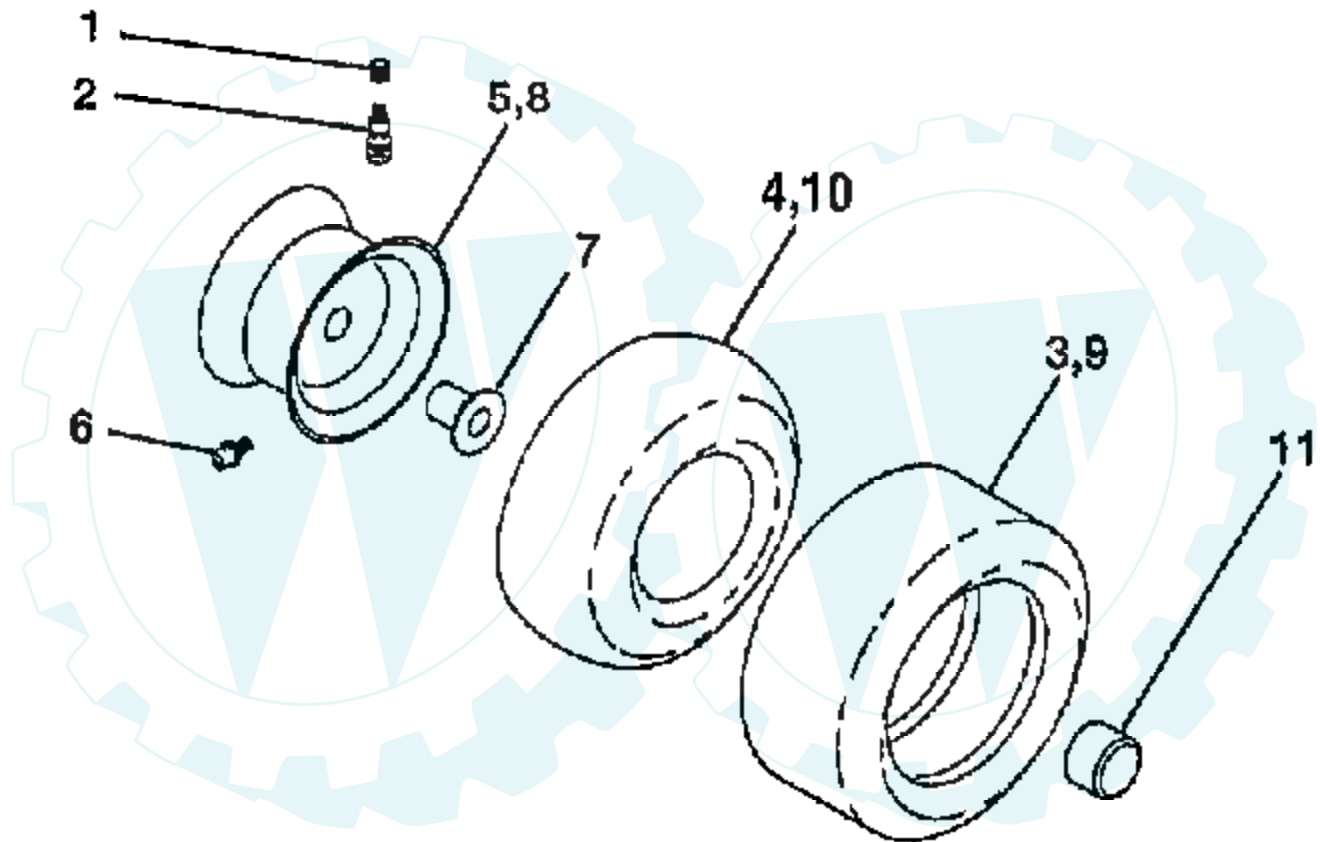

Ref #	Part Number	Qty	Description
61	778163		GEAR, SPUR, 31 TEETH
65	780109		WASHER, THRUST
66	776135		SHAFT, INPUT
67	776315A		SHAFT, BRAKE, 4 KEYED
68	786116A		PLUG
69	780051		WASHER THRUST
70	786118		SPACER
71	788069		SEAL SQUARE CUT
72	792165		THREADED PLUG 9/16-18
72A	788091		"O" RING
76	780090		WASHER, THRUST
77	788078A		INVERTED RETAINING RING
79	792144		SPRING
81	786081		CHAIN, ROLLER
82	786082		SPROCKET 9T
83	786123		SPROCKET 18T (REV)
90	788067B		GREASE BENTONITE, 32 OZ.
103	792166		SCREW
104	792167		LOCKNUT
150	510334		GASKET ELIMINATOR
900	794603		REPLACEMENT TRANSAXLE

TRACTOR - - MODEL NUMBER CT14542E

WHEELS & TIRES

Ref #	Part Number	Qty	Description
1	59192		VALVE CAP
2	65139		VALVE STEM LT
3	106222X		SUB= 122073X
4	59904		TUBE.5.3/4.5/6
5	106732X421		RIM.FRONT.6.YELLO
6	278H		FITTING LT
7	9040H		"FLANGE, BEARING"
8	106108X421		SUB= 106108X416
9	122082X		SUB= 918122082X
10	7152J		TUBE.18X9.5-8
11	104757X		HUB CAP
	144334		SEALANT.TIRE 10 OZ. TUBE