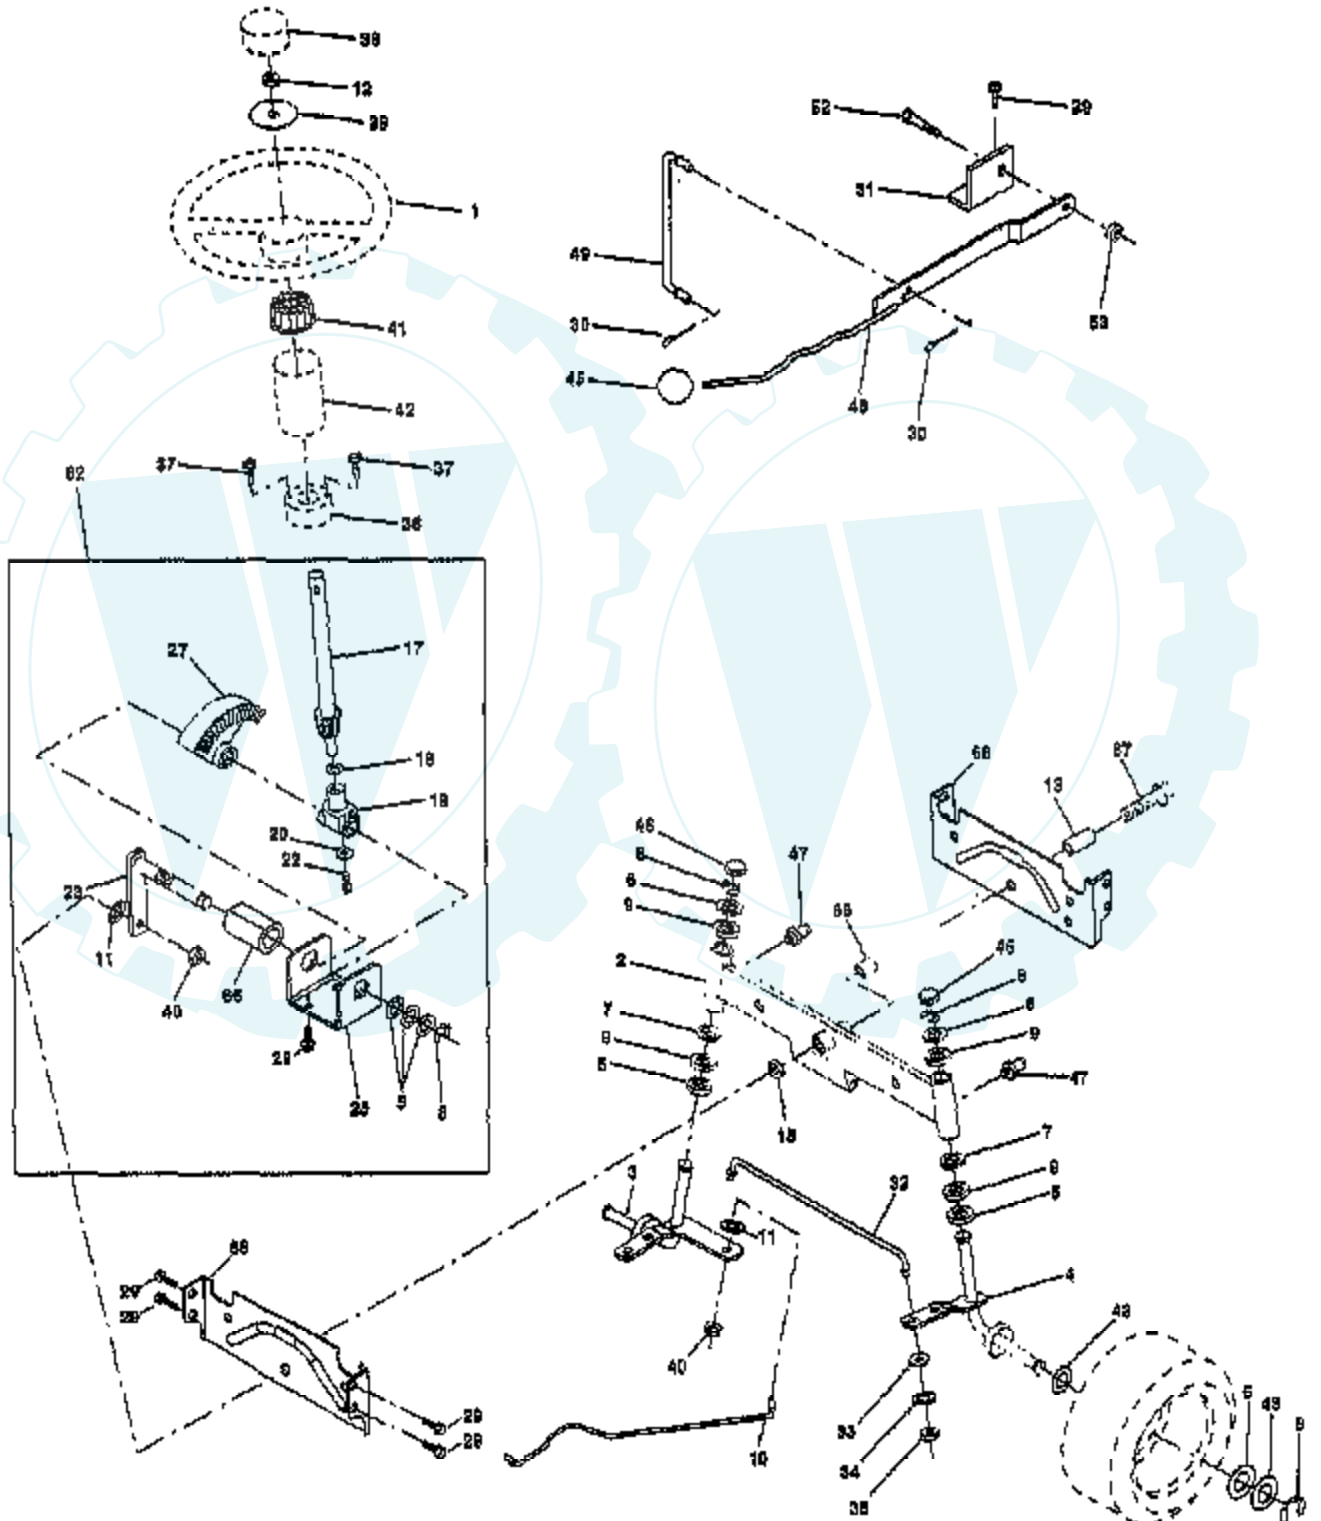

TRACTOR - - MODEL NUMBER CT14542E

STEERING ASSEMBLY

Ref #	Part Number	Qty	Description
1	140044		WHEEL STR AYP BLK
2	154427		AXLE ASM
3	156483		SPINDLE.ASM.LH
4	157473		"SPINDLE ASM,RH"
5	6266H		WASHER .T
6	121748X		WASHER
7	19272016		WASHER
8	12000029		RING
9	3366R		COL. SRTG. BEAR.
10	156438		DRAGLINK-STAMPED
11	10040600		LOCKWASHER
12	73940800		SUB= 73360800
13	154779		BEARING AXLE
15	73901000		"NUT-LOC,FLANGE LT"
17	156543		SHAFT ASM STEERNG
18	57079		THRUST WASHER
19	124035X		SUPPORT.SHAFT
20	126684X		SUB= 532126684
21	10040400		LOCKWASHER
22	71200410		SCREW HEX SOC1/4-
23	127501		SUB= 918127501
25	154406		BRKT-STEERING
27	136874		GEAR SECTOR
29	17490612		SCREW
30	76020412		COTTER PIN
31	138171		BRKT.PVT.MAN.LVR.
32	139929		ROD.TIE.19.75
33	19111216		WASHER M
34	10040500		LOCKWASHER
35	73810500		NUT.LOCK.5/16-24
36	145207		BUSHING.STRG.3/4
37	152927		"SCREW-TT,10-32 FL"
38	140045		CAP STEER AYP
39	100712K		WASHER
40	7810H		GRIPCO NUT
41	100711L		ADAPTER LT
42	140216		BOOT SHAFT STEER
43	121749X		WASHER
45	106933X		KNOB T (1/2-HOLE)
46	121232X		CAP
47	6855M		ZERK M
48	146841		LEVER.ASM.CLUTCH
49	131291		LINK CLTCH W/NUTS
52	106451X		"BOLT, SHOULDER LT"
53	73680600		SUB= 73690600
62	156595		KIT STEERING ASM
65	154780		SPACER AXLE
66	154404		"BEARING-ARM,PITMA"
67	74781044		BOLT
68	154429		BRACE AXLE