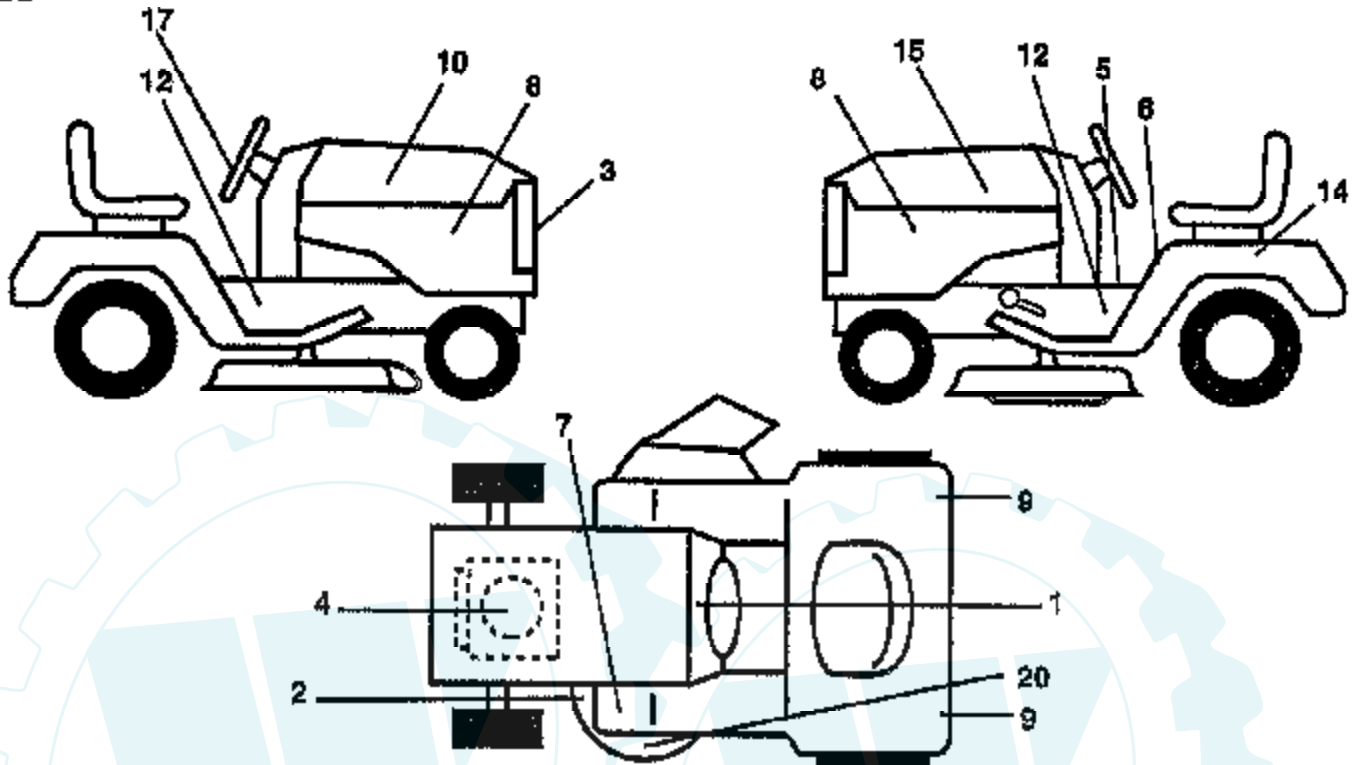

TRACTOR - - MODEL NUMBER CT14542E

DECALS

Ref #	Part Number	Qty	Description
1	156834		"DECAL-OPER,GEAR D"
2	136832		DECAL
3	158889		DECAL GRILLE
4	272991		DECAL, ENGINE
5	140837		DECAL BRAK PARK
6	157002		"DECAL DANGER,FEND"
7	4900J		DECAL T
8	159287		DECAL SIDE PANEL
9	106202X		REFLECTOR-TAIL YT
10	159284		DECAL HOOD RH
12	159253		"DECAL CHASSIS 42""
14	145005		DECAL.BATRY.3-3908
15	159285		DECAL HOOD LH
17	158887		DECAL INST STG WH
20	134999		"DECAL,ENVIRO DECK"
	138311		DECAL HANDLE LIFT
	158124		MANUAL.GENERIC.42
	160220		MANUAL.P.CT14542D
	C42		GRASS CATCHER
	LC05		WHEEL WTS.
	MK420		MULCHING KIT W/BLADES
	LSB42		SNOW THROWER
	LBD48		SNOW BLADE
	LCO6		TIRE CHAINS