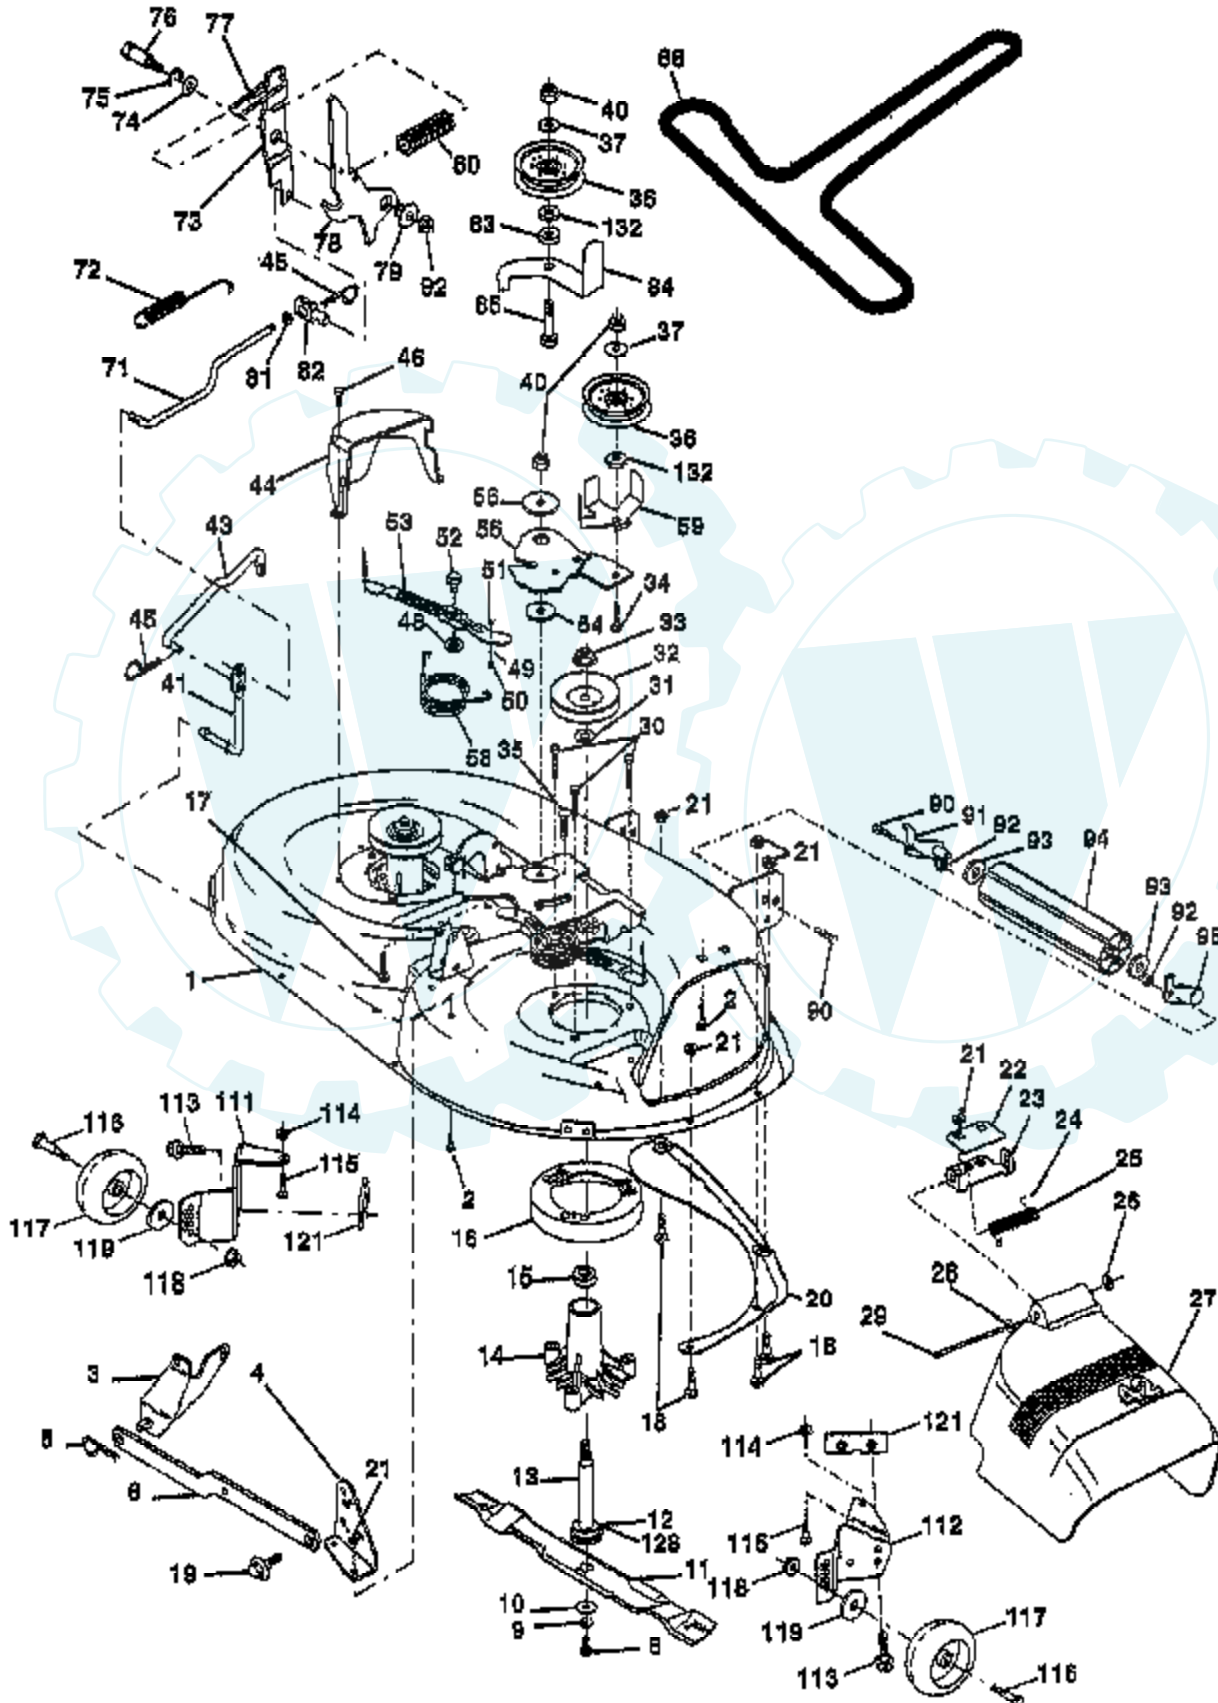

TRACTOR -- MODEL NUMBER CT14542E

MOWER DECK

Ref #	Part Number	Qty	Description
1	144393		DECK.WELD.42.
2	72140506		BOLT
3	138017		BRKT ASM SWAY BAR
4	138440		BRKT DECK SW BAR
5	4939M		SUB= 85902
6	130832		SUB= 130833
8	850857		BLADE BOLT
9	10030600		SUB= 10040600
10	140296		WASHER.HARD.BLADE
11	138498		"BLADE.42"" HIPERF"
12	129895		BEARING.BALL
13	137645		SUB= 137646
14	128774		HSG ASM MANDREL
15	110485X		BEARING
16	140329		STRIPPER RND MWR
17	72110610		BOLT RDHD 3/8-16
18	72140505		BOLT
19	132827		BOLT SHD 5/16-18
20	136888		SUB= 918136888
21	73680500		SUB= 73690500
22	134753		STIFFENER BRKT
23	131267		DEFLECTOR BRKT
24	105304X		CAP-SLEEVE LT
25	123713X		SPRING TORSION
26	110452X		NUT PUSH M
27	130968		DEFLECTOR.SHIELD
28	19111016		WASHER
29	131491		HINGE ROD
30	138776		SUB= 157722
31	129963		WASHER
32	153535		PULLEY.MANDREL.42
33	137266		SUB= 139729
34	72110614		BOLT
35	133835		XMAS TREE FASTNER
36	131494		FLAT IDLER PULLEY
37	19131316		WASHER
40	73680600		SUB= 73690600
41	133551		PIVOT ROD
43	140083		ROD CLUTCH W/NIBS
44	140088		GUARD MAND LH BLK
45	4497H		RETAINER M
46	137729		SCREW.1/4-20X5/8
48	133944		HARD SMALL WASHER
49	155066		ROLLER ASM-CAM
50	131340		SHOULDER BOLT
51	69180		LOCKNUT
52	139888		BOLT.SHLD.5/16-18
53	131845X900		SUB= 131845
54	133943		HARDENED WASHER
55	155046		ARM-IDLER
56	122052X		SPACER RETAINER
58	140086		SPRING TORSN BRAK
59	141043		GUARD IDLER TUV
68	144200		BELT.V.T-PATH
71	142427		ROD CLUTCH 38/42
72	146927		SPRING.EXT.RETURN
73	127847		CLUTCH ARM SECOND
74	121748X		WASHER