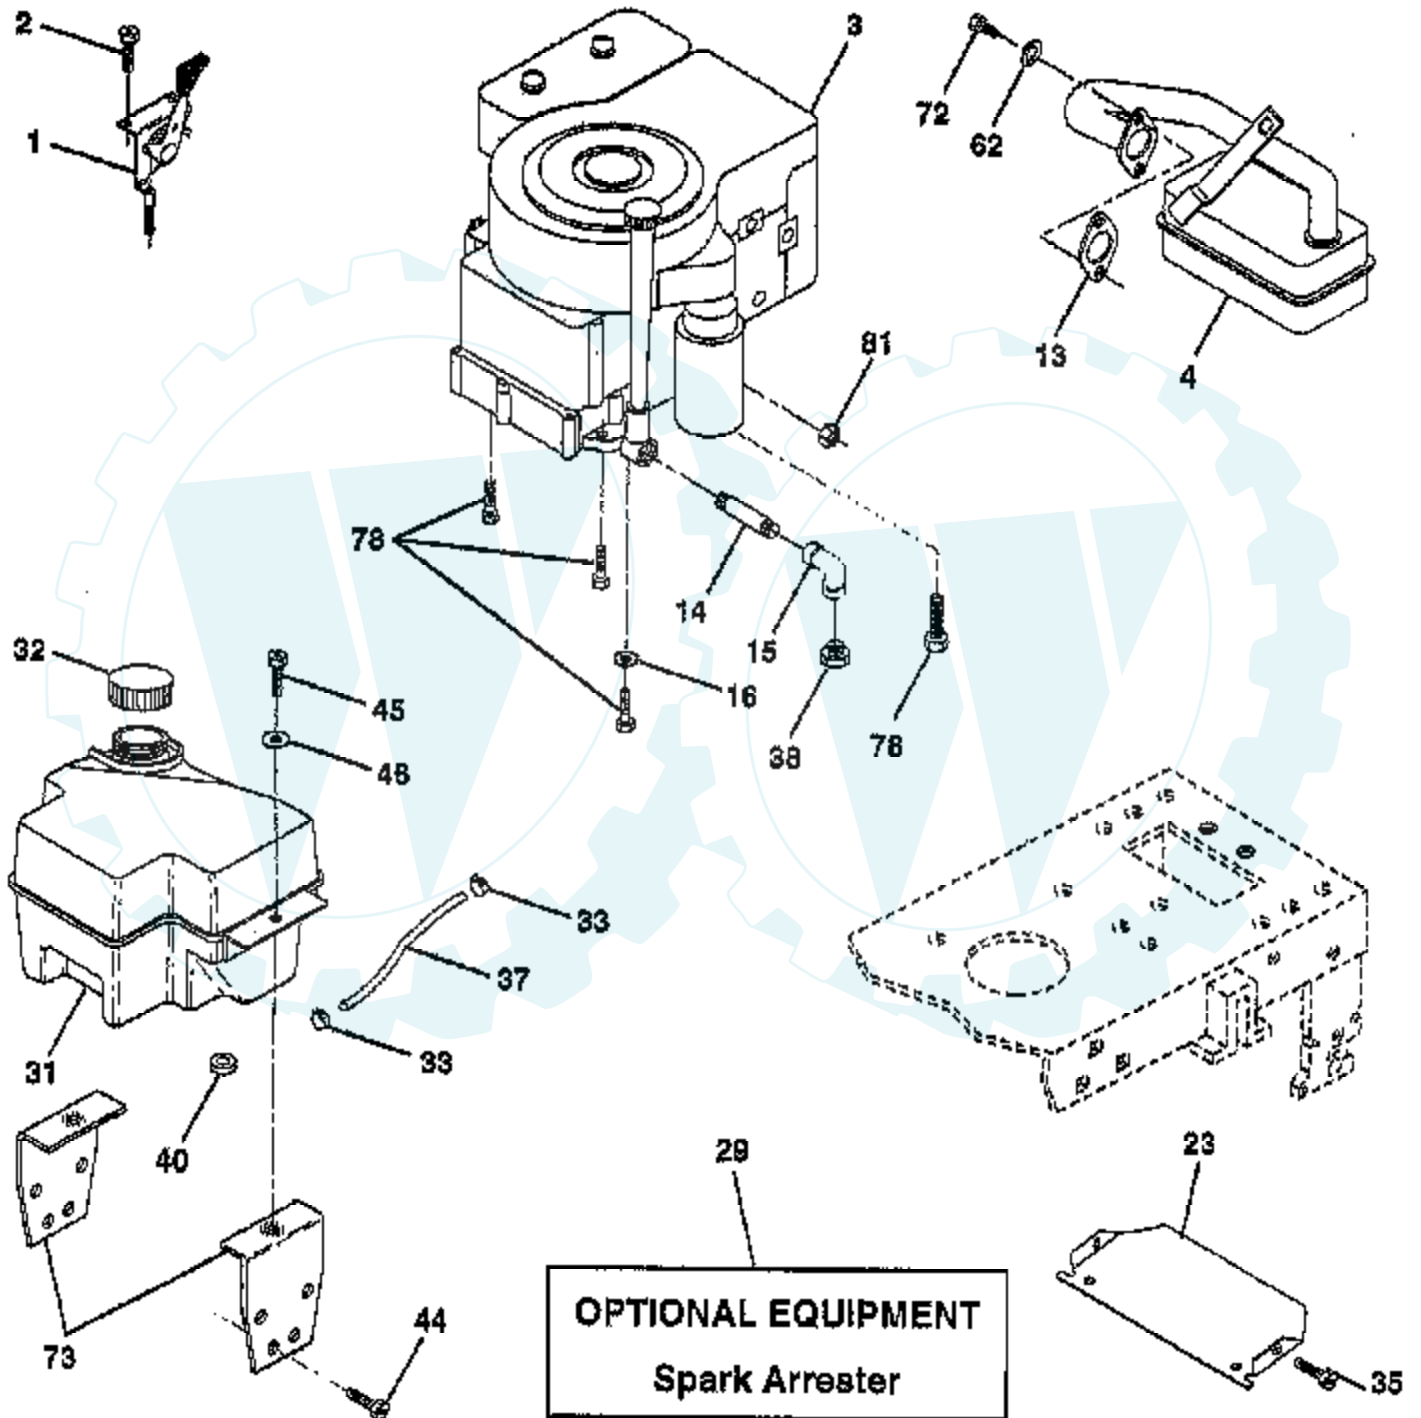

TRACTOR - - MODEL NUMBER CT14542E

ENGINE

Ref #	Part Number	Qty	Description
1	143893		CONTROL.THTL.19.6
2	17720410		SCREW LT
3	287707-0255-01		ENGINE B&S
4	137352		MUFFLER
13	272293		GASKET ENG 1 313 LD TIN PLATED
14	13280324		PIPE NIPPLE
15	13200300		ELBOW
16	11050600		LOCKWASHER
23	156123		SHIELD-HEAT
29	137180		SUB= 532137180
31	140280		SUB= 161911
32	140527		CAP ASM FUEL
33	123487X		HOSE CLAMP
35	17490512		SCREW
37	137040		LINE FUEL
38			REFER TO IMAGE
40	110436X		SUB= 9151R
44	17490612		SCREW
45	17490412		SCREW HEX CRT
46	19091416		WASHER
62	10040500		LOCKWASHER
72	71070512		SCREW
73	140282		BRACKET.SUPT.TANK
78	17490620		SCREW
81	128861		NUT