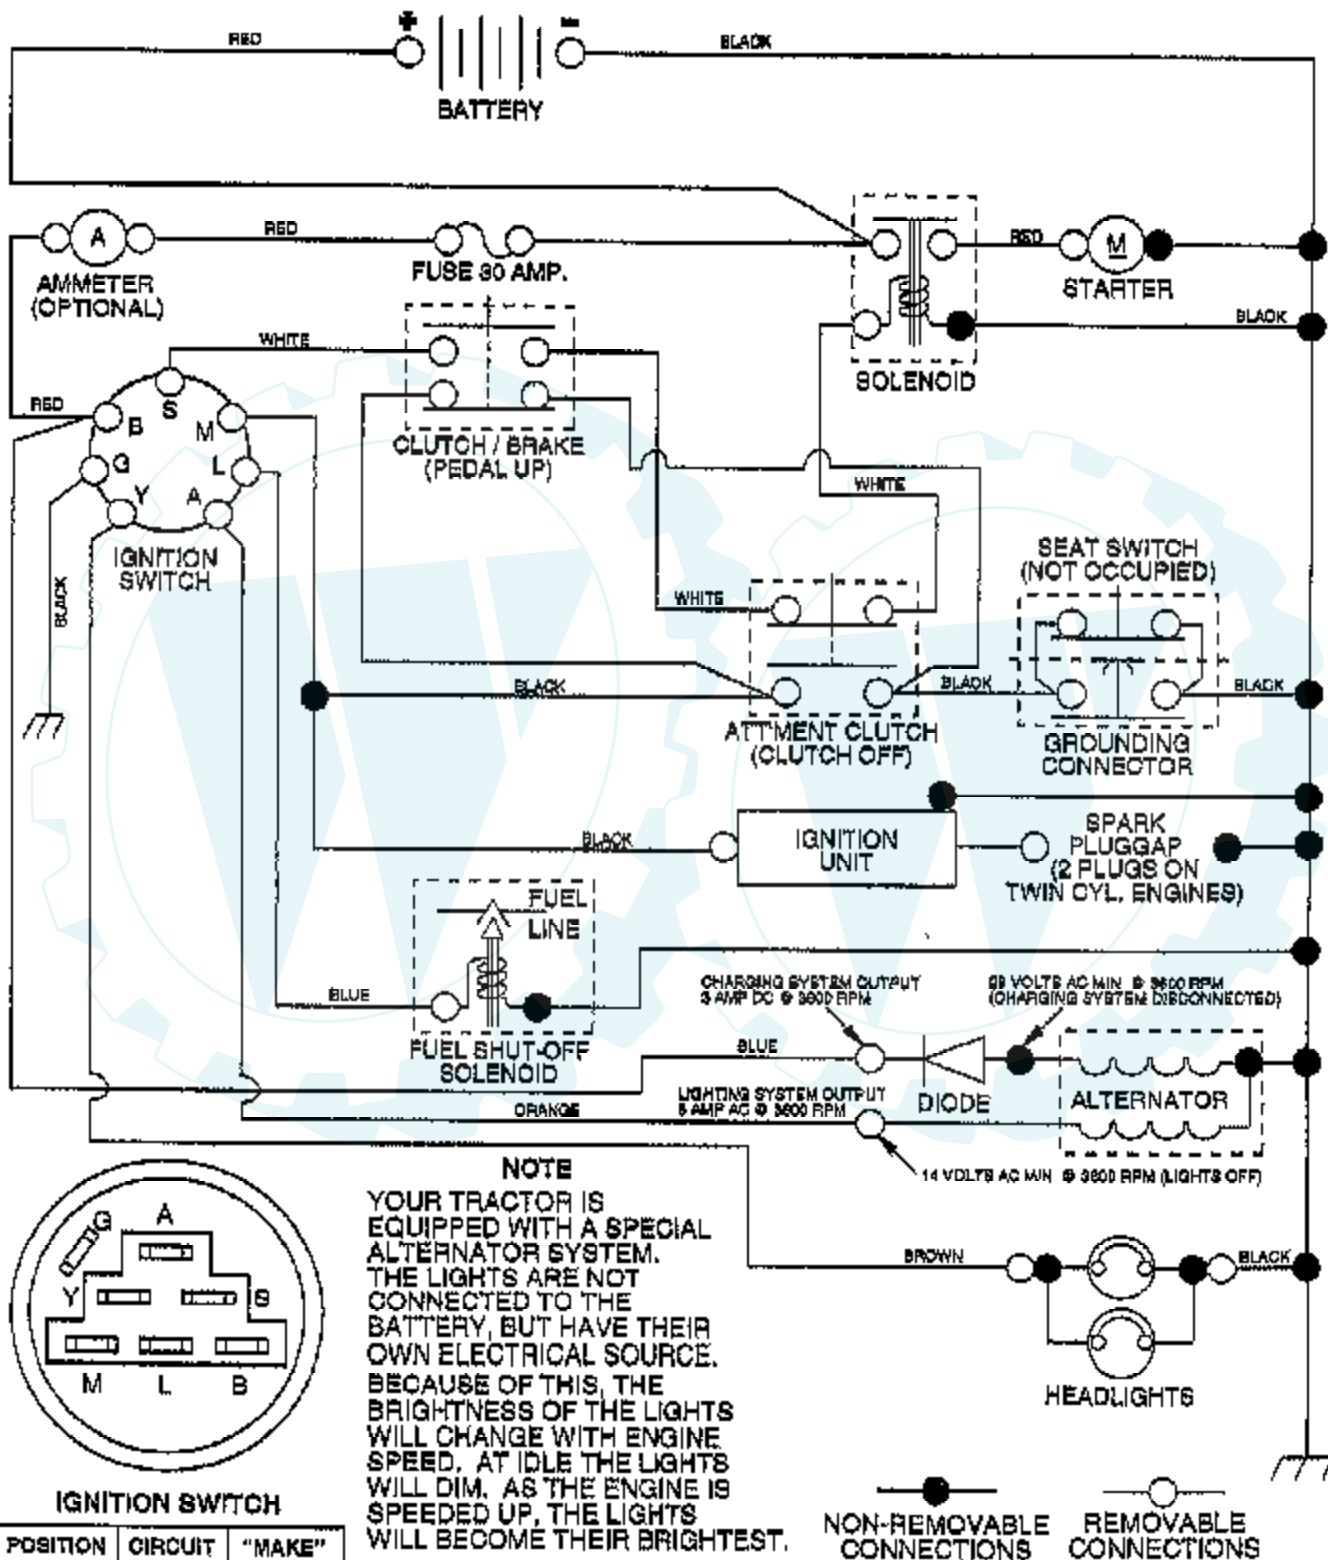

TRACTOR - - MODEL NUMBER CT14542E

SCHEMATIC

IGNITION SWITCH

POSITION	CIRCUIT	"MAKE"
OFF	G + M + L	NONE
RUNLIGHT	B + L	A + Y
RUN	B + L	NONE
START	B + L + S	NONE