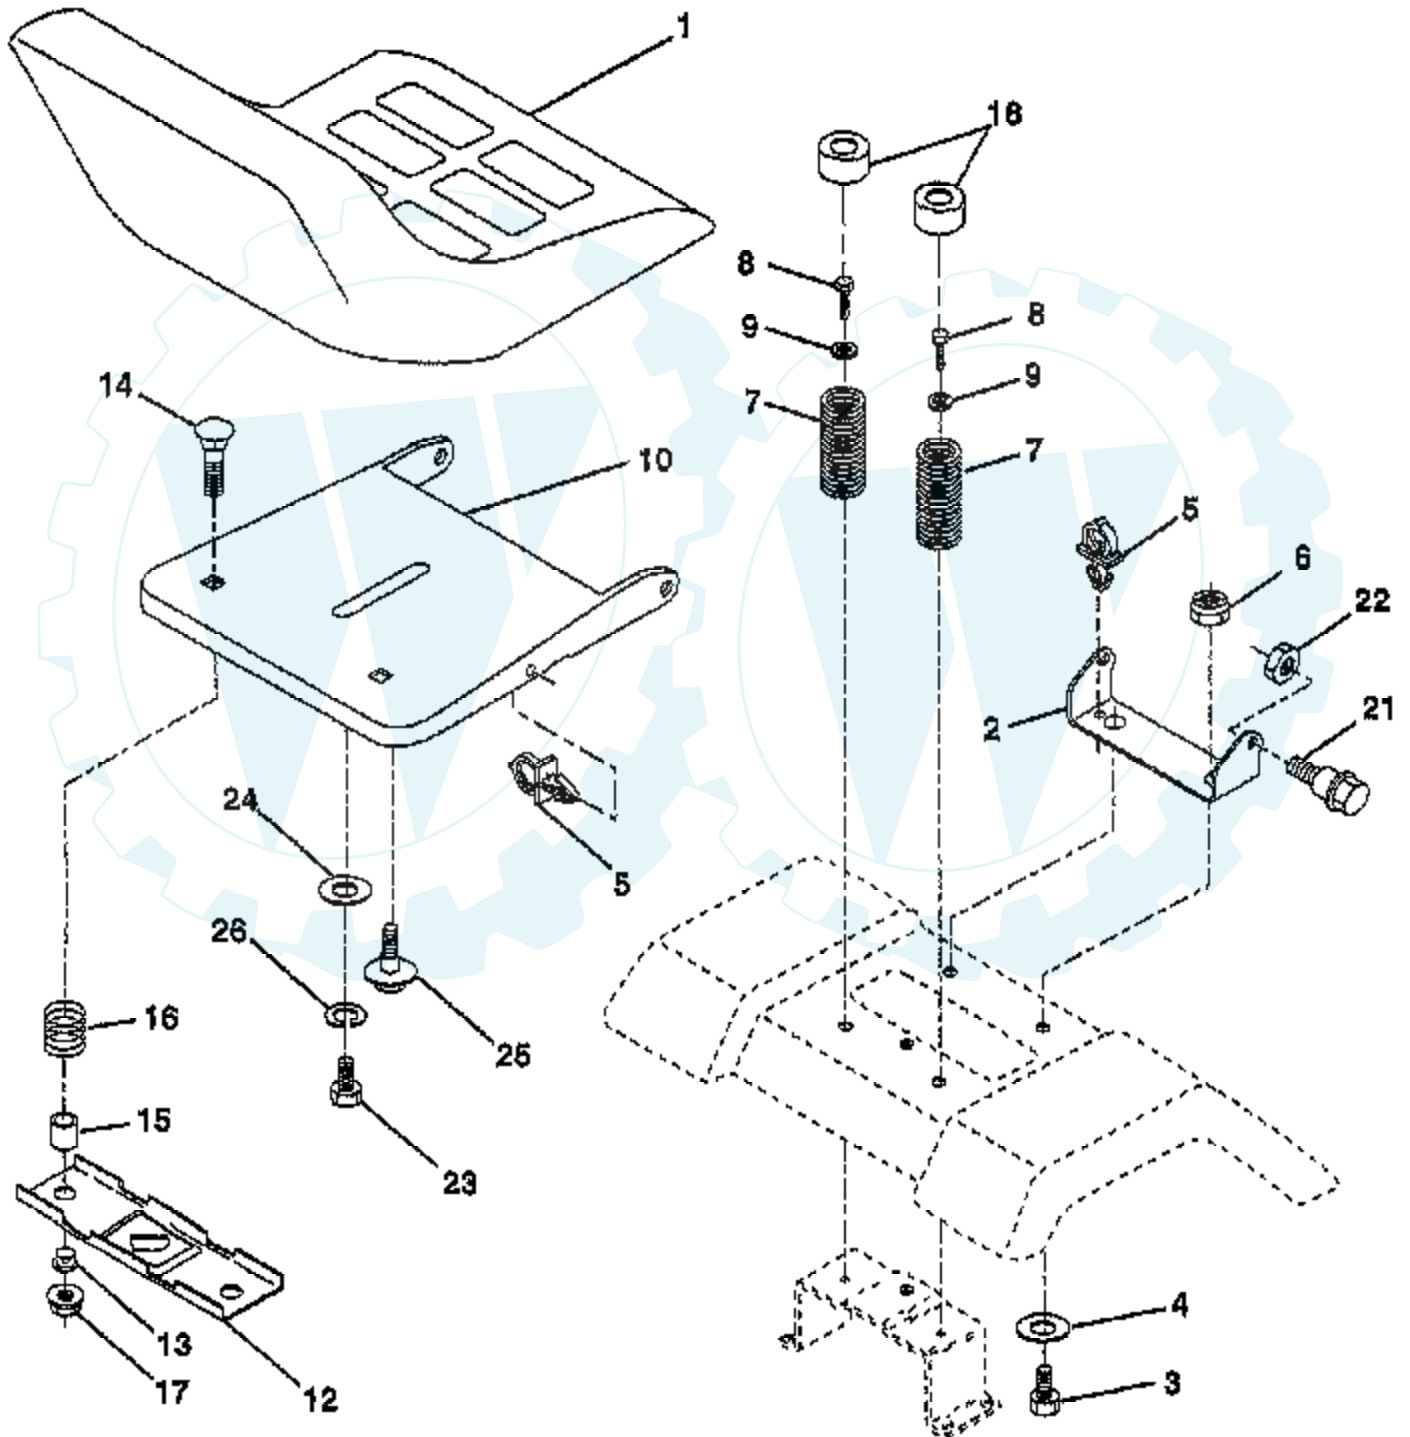

Ref #	Part Number	Qty	Description
61	778163		GEAR, SPUR, 31 TEETH
65	780109		WASHER, THRUST
66	776135		SHAFT, INPUT
67	776315A		SHAFT, BRAKE, 4 KEYED
68	786116A		PLUG
69	780051		WASHER THRUST
70	786118		SPACER
71	788069		SEAL SQUARE CUT
72	792165		THREADED PLUG 9/16-18
72A	788091		"O" RING
76	780090		WASHER, THRUST
77	788078A		INVERTED RETAINING RING
79	792144		SPRING
81	786081		CHAIN, ROLLER
82	786082		SPROCKET 9T
83	786123		SPROCKET 18T (REV)
90	788067B		GREASE BENTONITE, 32 OZ.
103	792166		SCREW
104	792167		LOCKNUT
150	510334		GASKET ELIMINATOR
900	794603		REPLACEMENT TRANSAXLE

TRACTOR - - MODEL NUMBER CT14542E

SCHEMATIC

IGNITION SWITCH

POSITION	CIRCUIT	"MAKE"
OFF	G + M + L	NONE
RUNLIGHT	B + L	A + Y
RUN	B + L	NONE
START	B + L + S	NONE

TRACTOR - - MODEL NUMBER CT14542E

SEAT

Ref #	Part Number	Qty	Description
1	127440		SUB= 140121
2	140551		BRACKET PVT SEAT
3	74760616		BOLT
4	19131610		WASHER PM
5	145006		CLIP.PUSH-IN.HING
6	73800600		NUT
7	124181X		SPRING COMPRESSIO
8	17490616		SCREW GTV
9	19131614		WASHER
10	155925		PAN-SEAT
11	120068X		"KNOB 1/2"" YT"
12	121246X		BRKT SWITCH
13	121248X		BUSHING
14	72050411		SUB= 872050411
15	121249X		SPACER SPLIT
16	123740X		SPRING COMPRESSED
17	123976X		SUB= 73900400
21	153236		"BOLT,SHOULDER"
22	73680500		SUB= 73690500
24	19171912		WASHER
25	127018X		"BOLT,SHOULDER"