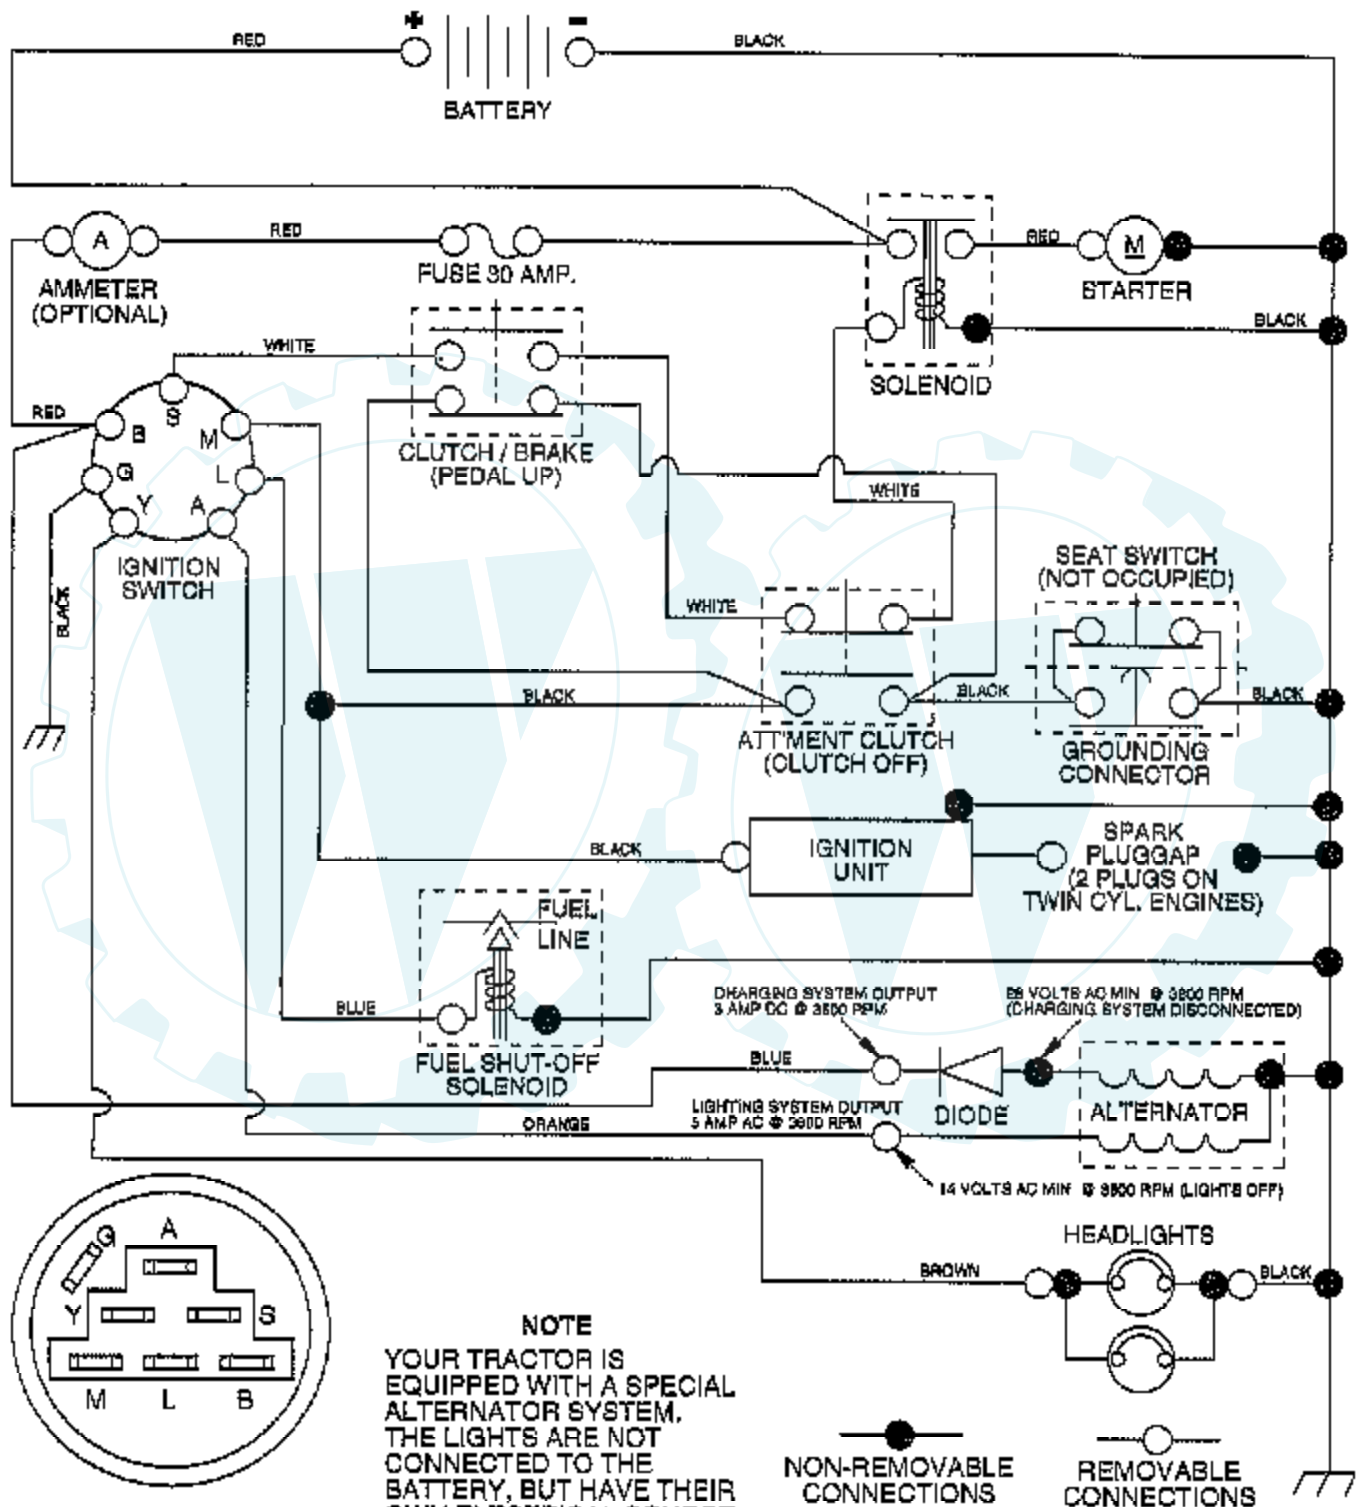

TRACTOR - - MODEL NUMBER CT14542C

SCHEMATIC

IGNITION SWITCH

POSITION	CIRCUIT	"MAKE"
OFF	G + M + L	NONE
RUN/LIGHT	B + L	A + Y
RUN	B + L	NONE
START	B + L + S	NONE