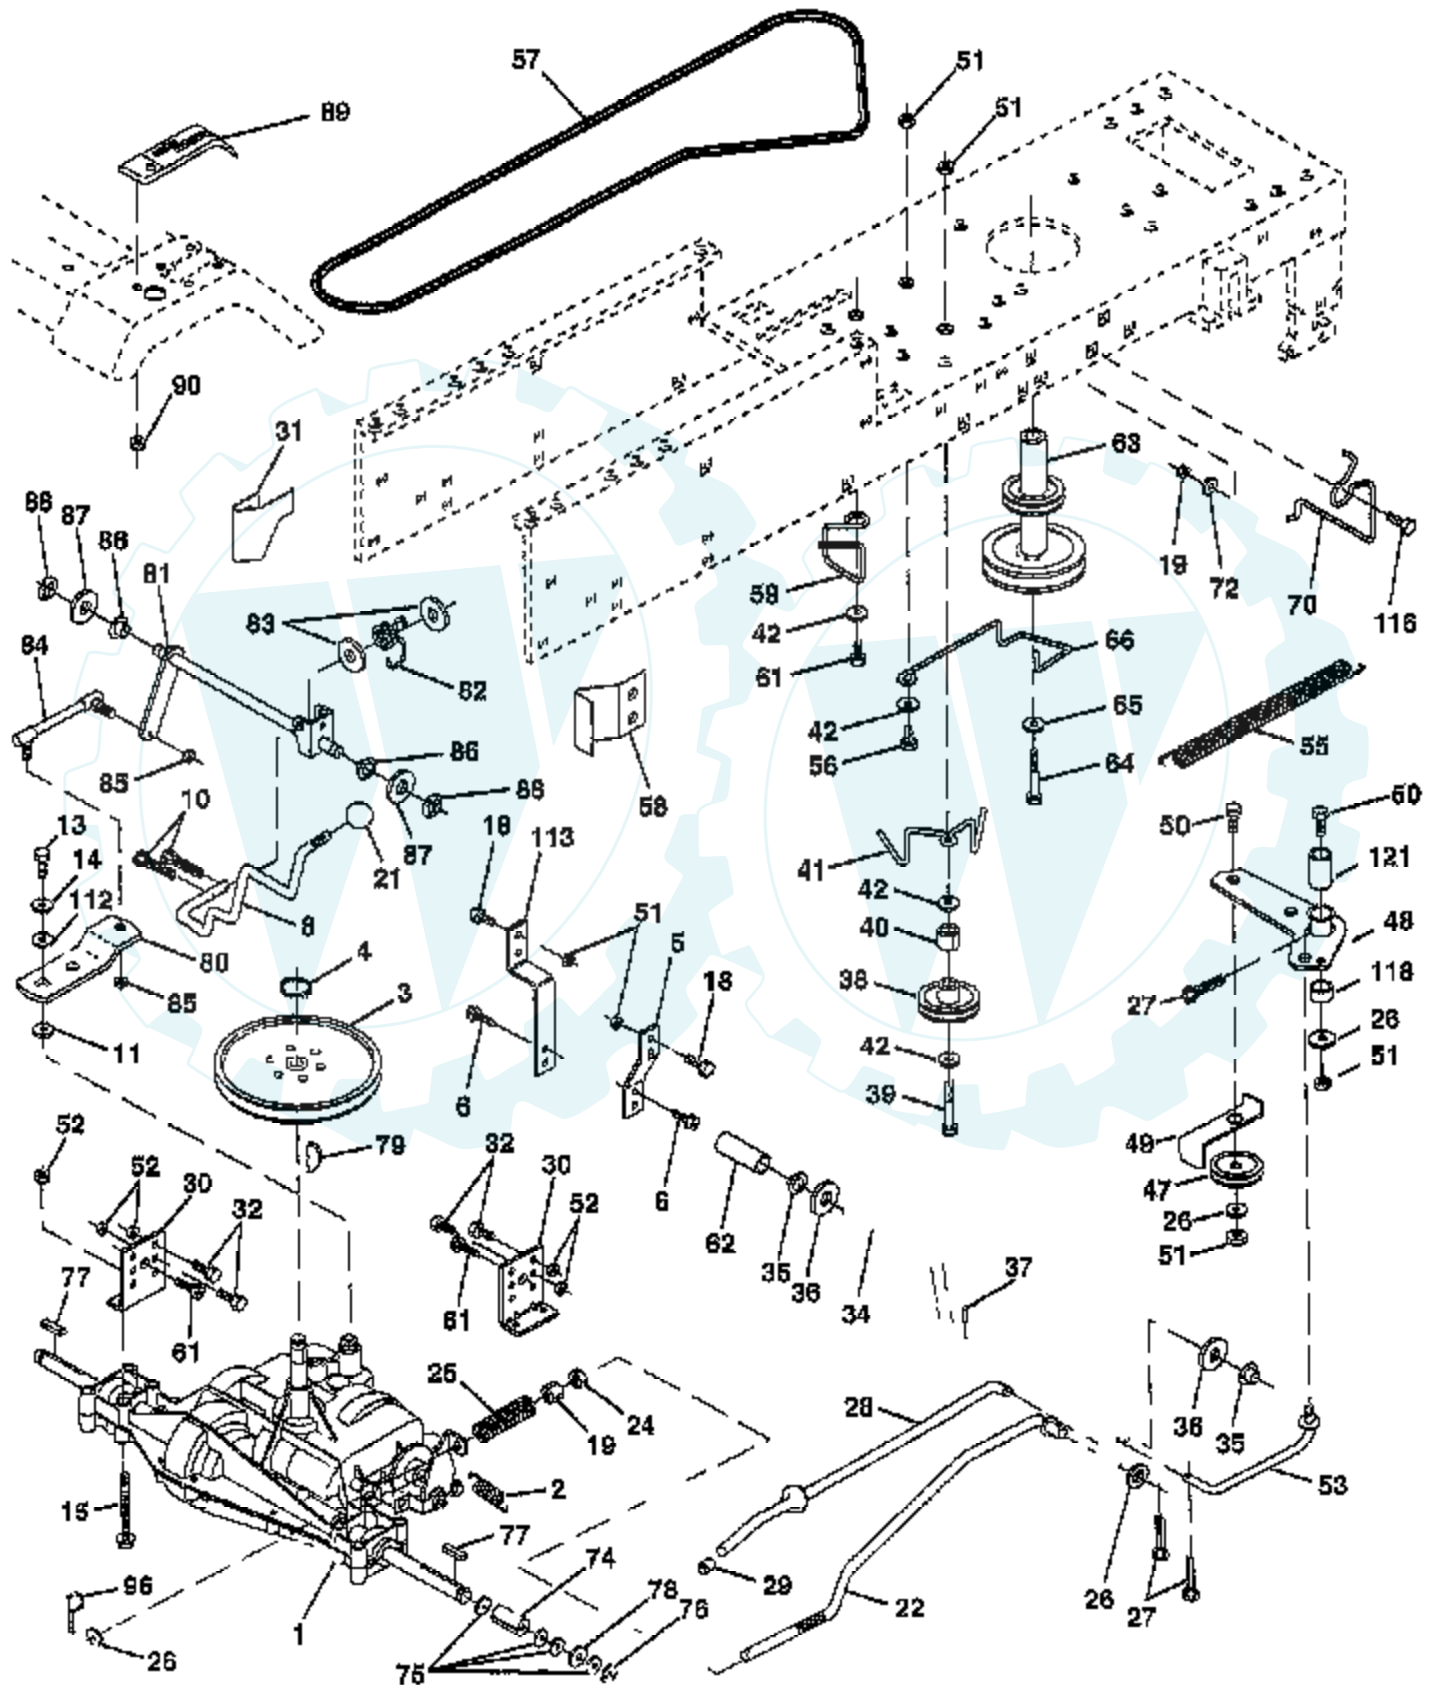

TRACTOR - - MODEL NUMBER CT14542C

DRIVE

Ref #	Part Number	Qty	Description
1			REFER TO IMAGE
2	146682		SPRING.BRAKE.RETU
3	123666X		PULLEY TRANS
4	12000028		SUB= 2267J
5	121250X		SPRING
6	17490512		SCREW
8	141003		ROD SHIFT FEND LT
10	76020416		PIN COTTER 1/8
11	105701X		WASH-SHFT PLT LT
13	74550412		BOLT.1/4-28.W/PAT
14	10040400		LOCKWASHER
15	74490544		BOLT.HX.FLG.5/16
18	74780616		BOLT
19	73800600		NUT
21	106933X		KNOB T (1/2-HOLE)
22	130804		BRAKE ROD
24	73350600		NUT
25	106888X		SPRING ROD LT
16	19131316		WASHER
27	76020412		COTTER PIN
28	145204		ROD.BRAKE.PARK.LT
29	71673		PLUNGER CAP T
30	130807		TRANSAXLE MTG BKT
31	127275X		"KEEPER,BELT LH T"
32	74760512		BOLT
34	155071		SHAFT ASM-PEDAL F
35	120183X		NYLON BEARING
36	19211616		WASHER LT
37	1572H		SUB= 2882J
38	123674X		PULLEY.IDLER.FLAT
39	74760644		BOLT
40	4470J		SPACER T
41	154777		SUB= 165692
42	19131312		WASHER
47	127783		SUB= 139245
48	154604		BELLCRANK ASM
49	123205X		RETAIN BELT
50	74760624		SUB= 74930624
51	73680600		SUB= 73690600
52	73800500		NUT
53	105710X		"LINK, CLUTCH T"
55	105709X		"SPRING, RETURN LT"
56	74760620		SUB= 74780620
57	130801		SUB= 138255
58	127274X		"KEEPER,BELT RH T"
59	140312		KEEPER BELT CNTSP
61	17490612		SCREW
62	8883R		PEDAL COVER T
63	140186		PULLEY.ENGINE
64	71170764		BOLT
65	10040700		LOCKWASHER
66	154778		KEEPER-BELT
70	134683		KEEPER BELT ENG
72	19132012		WASHER
74	137057X		SPACER, AXLE
75	121749X		WASHER
76	12000001		E-RING LT
77	123583X		SQUARE KEY