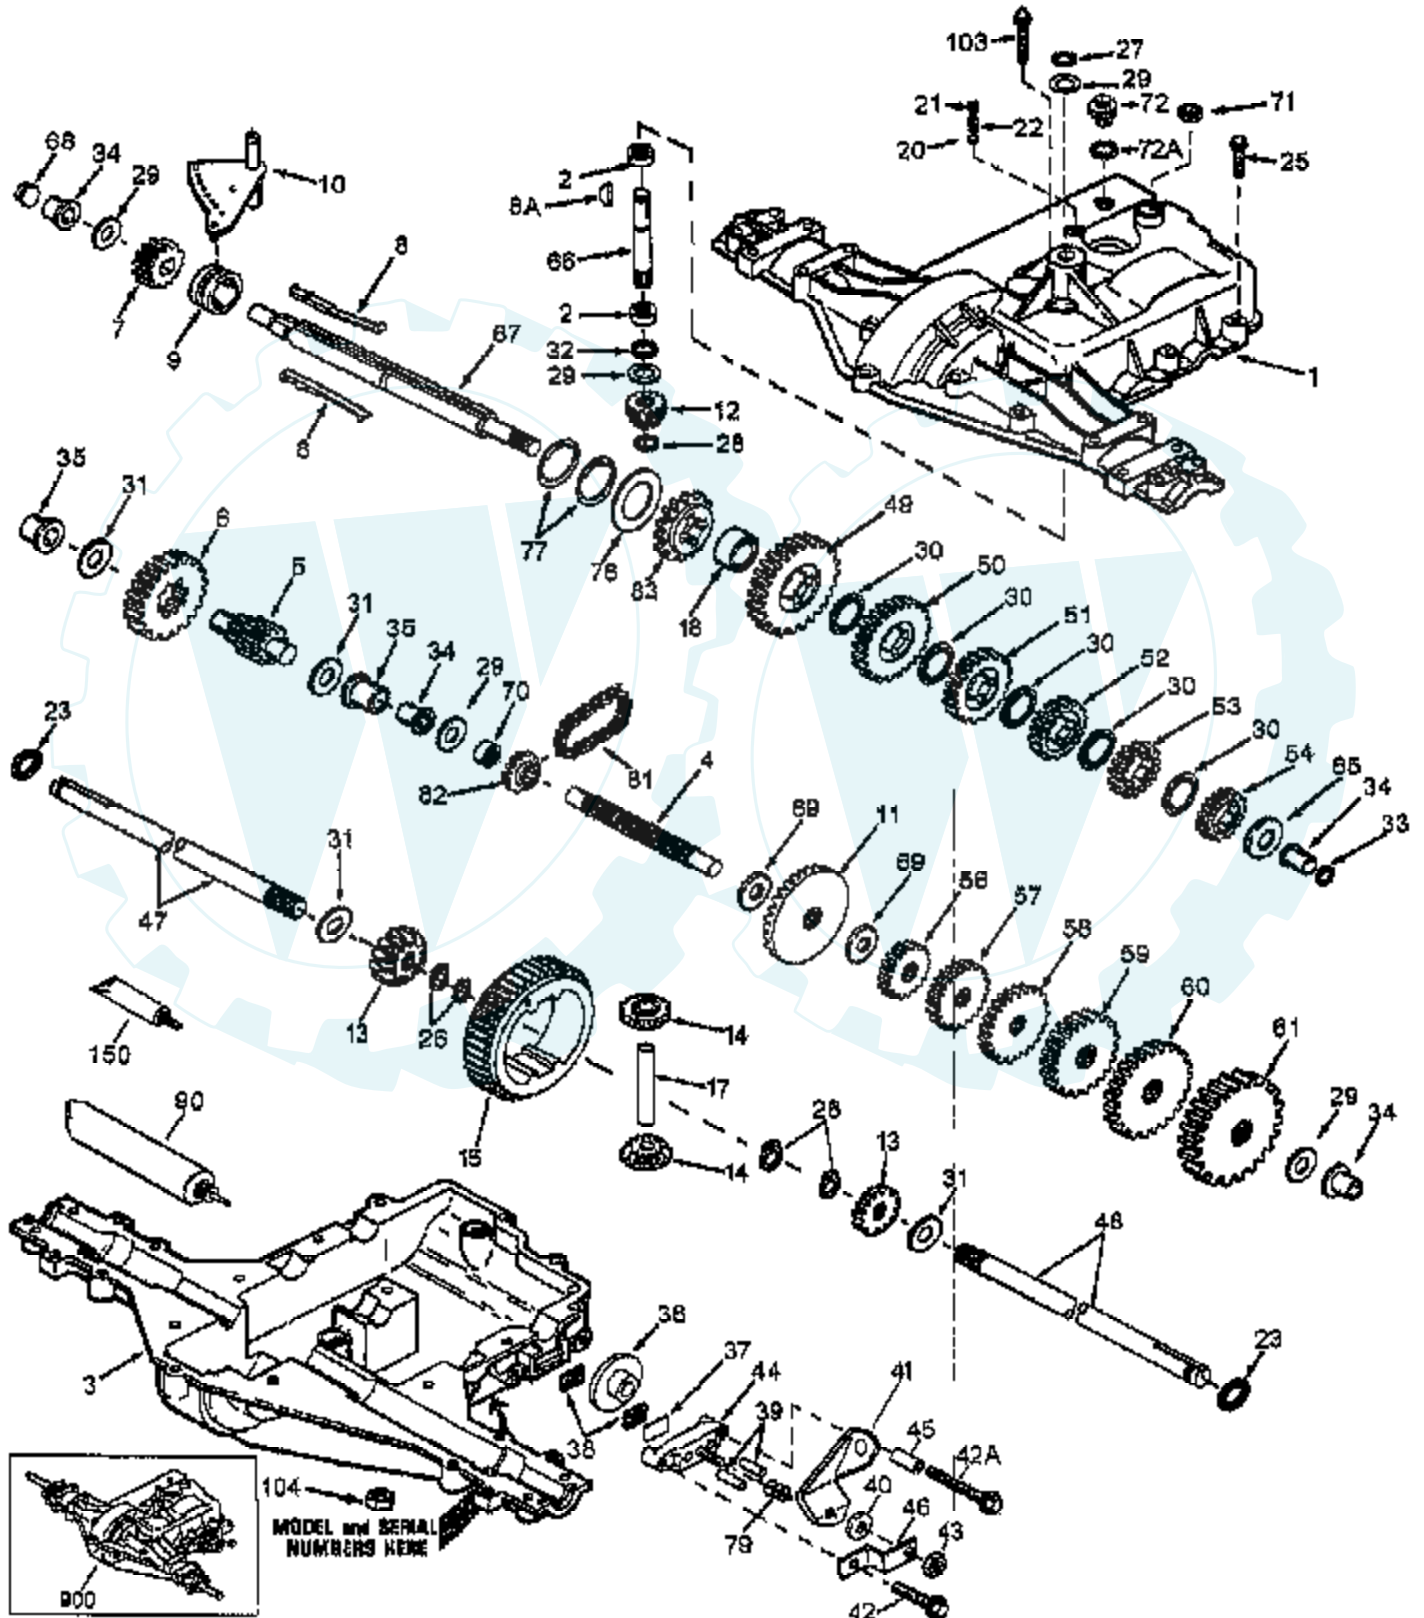

TRACTOR - - MODEL NUMBER CT14542C

PEERLESS TRANSAXLE - MODEL NUMBER P930-055

Ref #	Part Number	Qty	Description
1	772108A		TRANSAXLE COVER
2	780086		BEARING, NEEDLE
3	770102A		TRANSAXLE CASE
4	776260		SHAFT, COUNTER
5	776219B		OUTPUT SHAFT AND PINION
6	778139		GEAR, OUTPUT
7	778136		GEAR, SPUR, 15 TEETH
8	792136A		SHIFT KEY
8A	792047		KEY, WOODRUFF
9	784352		COLLAR, SHIFTER
10	784355		ROD & FORK ASSY, SHIFT
11	778229		GEAR, BEVEL, 42 TEETH
12	778113A		BEVEL PINION, INPUT
13	778221		GEAR, BEVEL
14	778068		GEAR, BEVEL, PINION
15	778260		GEAR, RING
17	786139		PIN, DRIVE
18	786102		SPACER, NEUTRAL
20	792077		BALL STEEL, 5/16" DIA.
21	792078		SCREW, 3/8-16 X 3/8"
22	792079		SPRING
23	788061		RING, SEAL
25	792073		SCREW, 1/4-20 X 1-1/4
26	792125		RING RETAINER
27	792035		RING, RETAINER
28	788040		RETAINING RING
29	780072		WASHER THRUST
30	780108		WASHER THRUST
31	780001		WASHER
32	792001		"O" RING
33	788095		SEAL, SQUARE CUT
34	780105A		BUSHING, FLANGED
35	780118A		BUSHING, FLANGED
36	790003		DISK, BRAKE
37	790007		PLATE BRAKE PAD
38	799021		BRAKE PAD
39	786026		PIN DOWEL
40	792076A		WASHER
41	790079		BRAKE LEVER
42	792073		SCREW, 1/4-20 X 1-1/4
42A	792085A		SCREW, 1/4-20 X 2-1/4
43	792075		LOCKNUT 5/16-24
44	790025		HOLDER BRAKE PAD
45	786066		SPACER
46	786086		BRKT BRAKE LEVER
47	774690		AXLE
48	774691		AXLE
49	778215		GEAR, SPUR, 37 TEETH
50	778125		GEAR, SPUR, 35 TEETH
51	778124A		GEAR, SPUR, 30 TEETH
52	778123A		GEAR, SPUR, 25 TEETH
53	778122A		GEAR, SPUR, 22 TEETH
54	778273		GEAR, SPUR, 19T
56	778230		GEAR, SPUR, 12 TEETH
57	778151		GEAR, SPUR, 15 TEETH
58	778126A		GEAR, SPUR, 20 TEETH
59	778127A		GEAR, SPUR, 25 TEETH
60	778128A		GEAR, SPUR, 28 TEETH