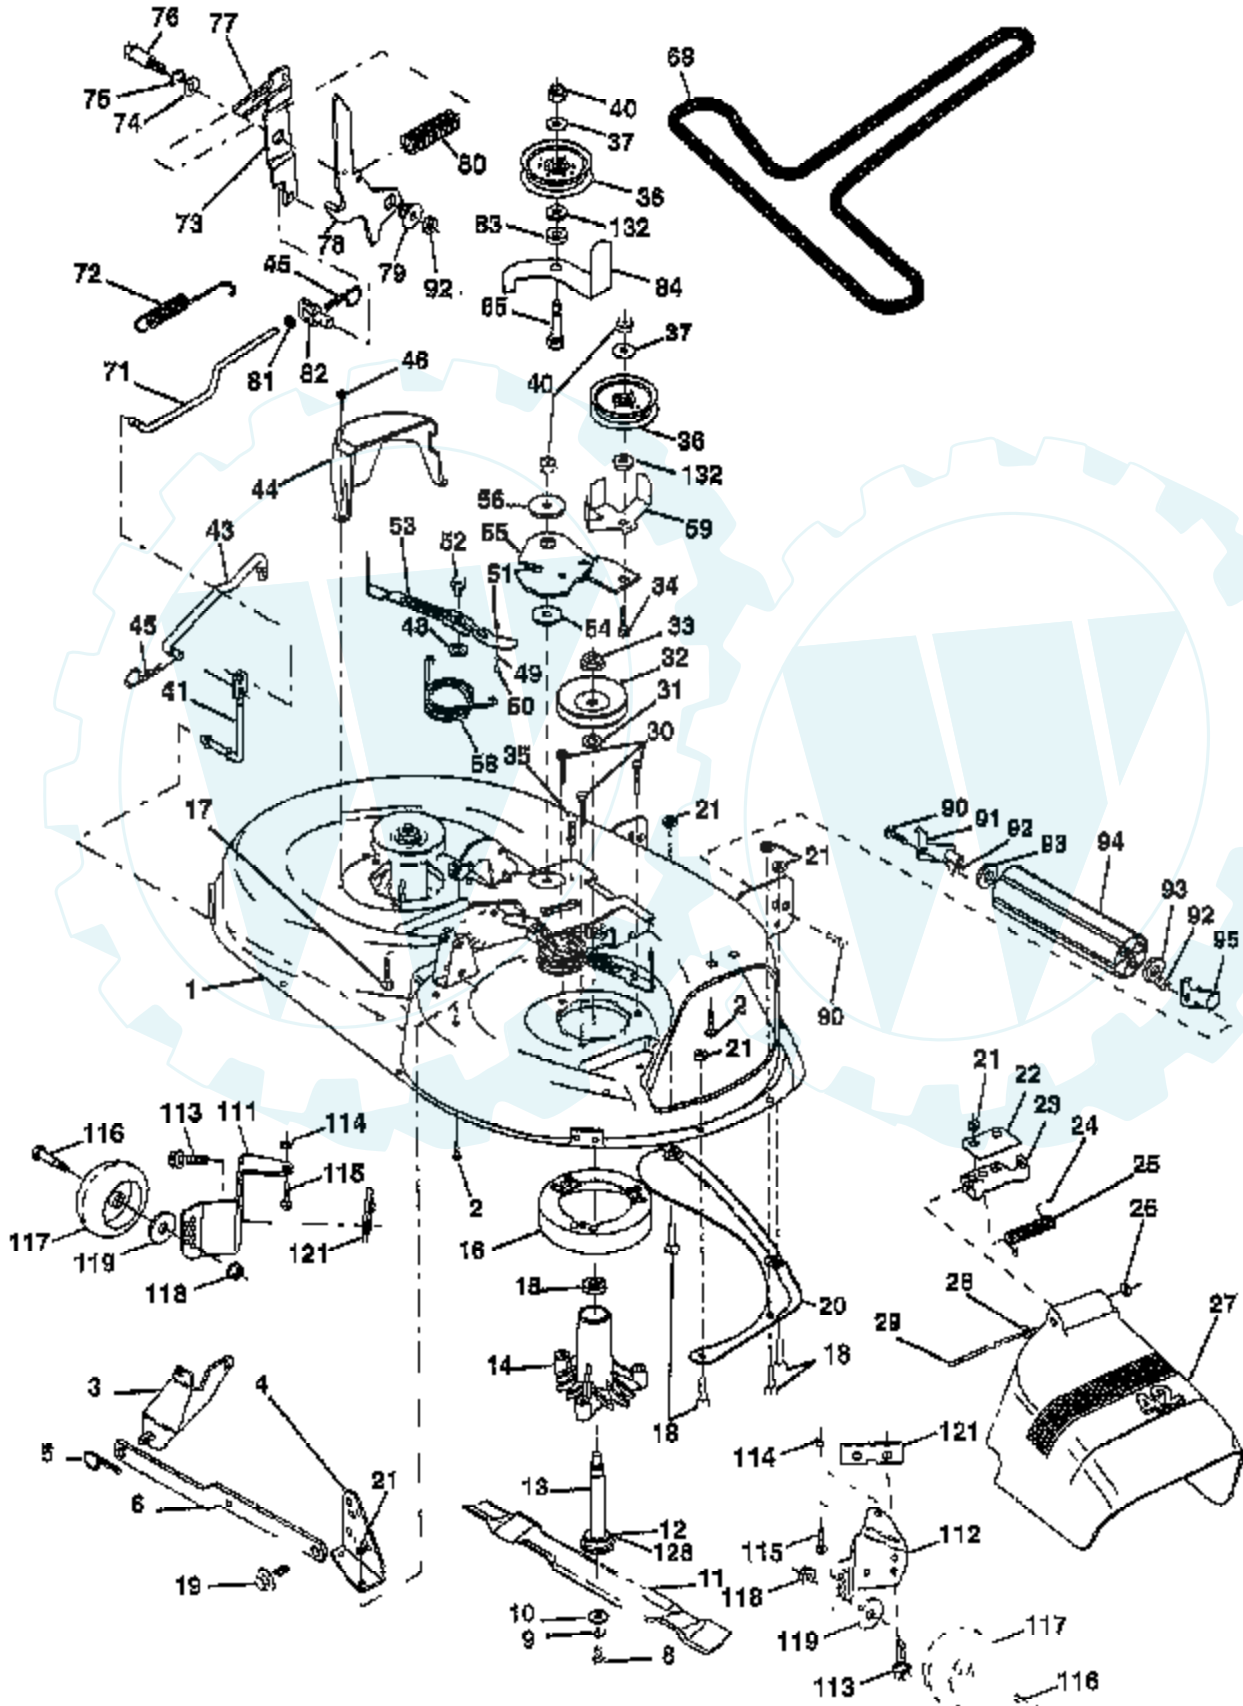

TRACTOR - - MODEL NUMBER CT14542C

MOWER DECK

Ref #	Part Number	Qty	Description
1	144393		DECK.WELD.42.
2	72140506		BOLT
3	138017		BRKT ASM SWAY BAR
4	138440		BRKT DECK SW BAR
5	4939M		SUB= 85902
6	130832		SUB= 130833
8	850857		BLADE BOLT
9	10030600		SUB= 10040600
10	140296		WASHER.HARD.BLADE
11	138498		"BLADE.42"" HIPERF"
12	129895		BEARING.BALL
13	137645		SUB= 137646
14	128774		HSG ASM MANDREL
15	110485X		BEARING
16	140329		STRIPPER RND MWR
17	72110610		BOLT RDHD 3/8-16
18	72140505		BOLT
19	132827		BOLT SHD 5/16-18
20	136888		SUB= 918136888
21	73680500		SUB= 73690500
22	134753		STIFFENER BRKT
23	131267		DEFLECTOR BRKT
24	105304X		CAP-SLEEVE LT
25	123713X		SPRING TORSION
26	110452X		NUT PUSH M
27	130968		DEFLECTOR.SHIELD
28	19111016		WASHER
29	131491		HINGE ROD
30	138776		SUB= 157722
31	129963		WASHER
32	153535		PULLEY.MANDREL.42
33	137266		SUB= 139729
34	72110614		BOLT
35	133835		XMAS TREE FASTNER
36	131494		FLAT IDLER PULLEY
37	19131316		WASHER
40	73680600		SUB= 73690600
41	133551		PIVOT ROD
43	140083		ROD CLUTCH W/NIBS
44	140088		GUARD MAND LH BLK
45	4497H		RETAINER M
46	137729		SCREW.1/4-20X5/8
48	133944		HARD SMALL WASHER
49	155066		ROLLER ASM-CAM
50	131340		SHOULDER BOLT
51	69180		LOCKNUT
52	139888		BOLT.SHLD.5/16-18
53	131845X900		SUB= 131845
54	133943		HARDENED WASHER
55	155046		ARM-IDLER
56	122052X		SPACER RETAINER
58	140086		SPRING TORSN BRAK
59	141043		GUARD IDLER TUV
68	144200		BELT.V.T-PATH
71	142427		ROD CLUTCH 38/42
72	146927		SPRING.EXT.RETURN
73	127847		CLUTCH ARM SECOND
74	121748X		WASHER