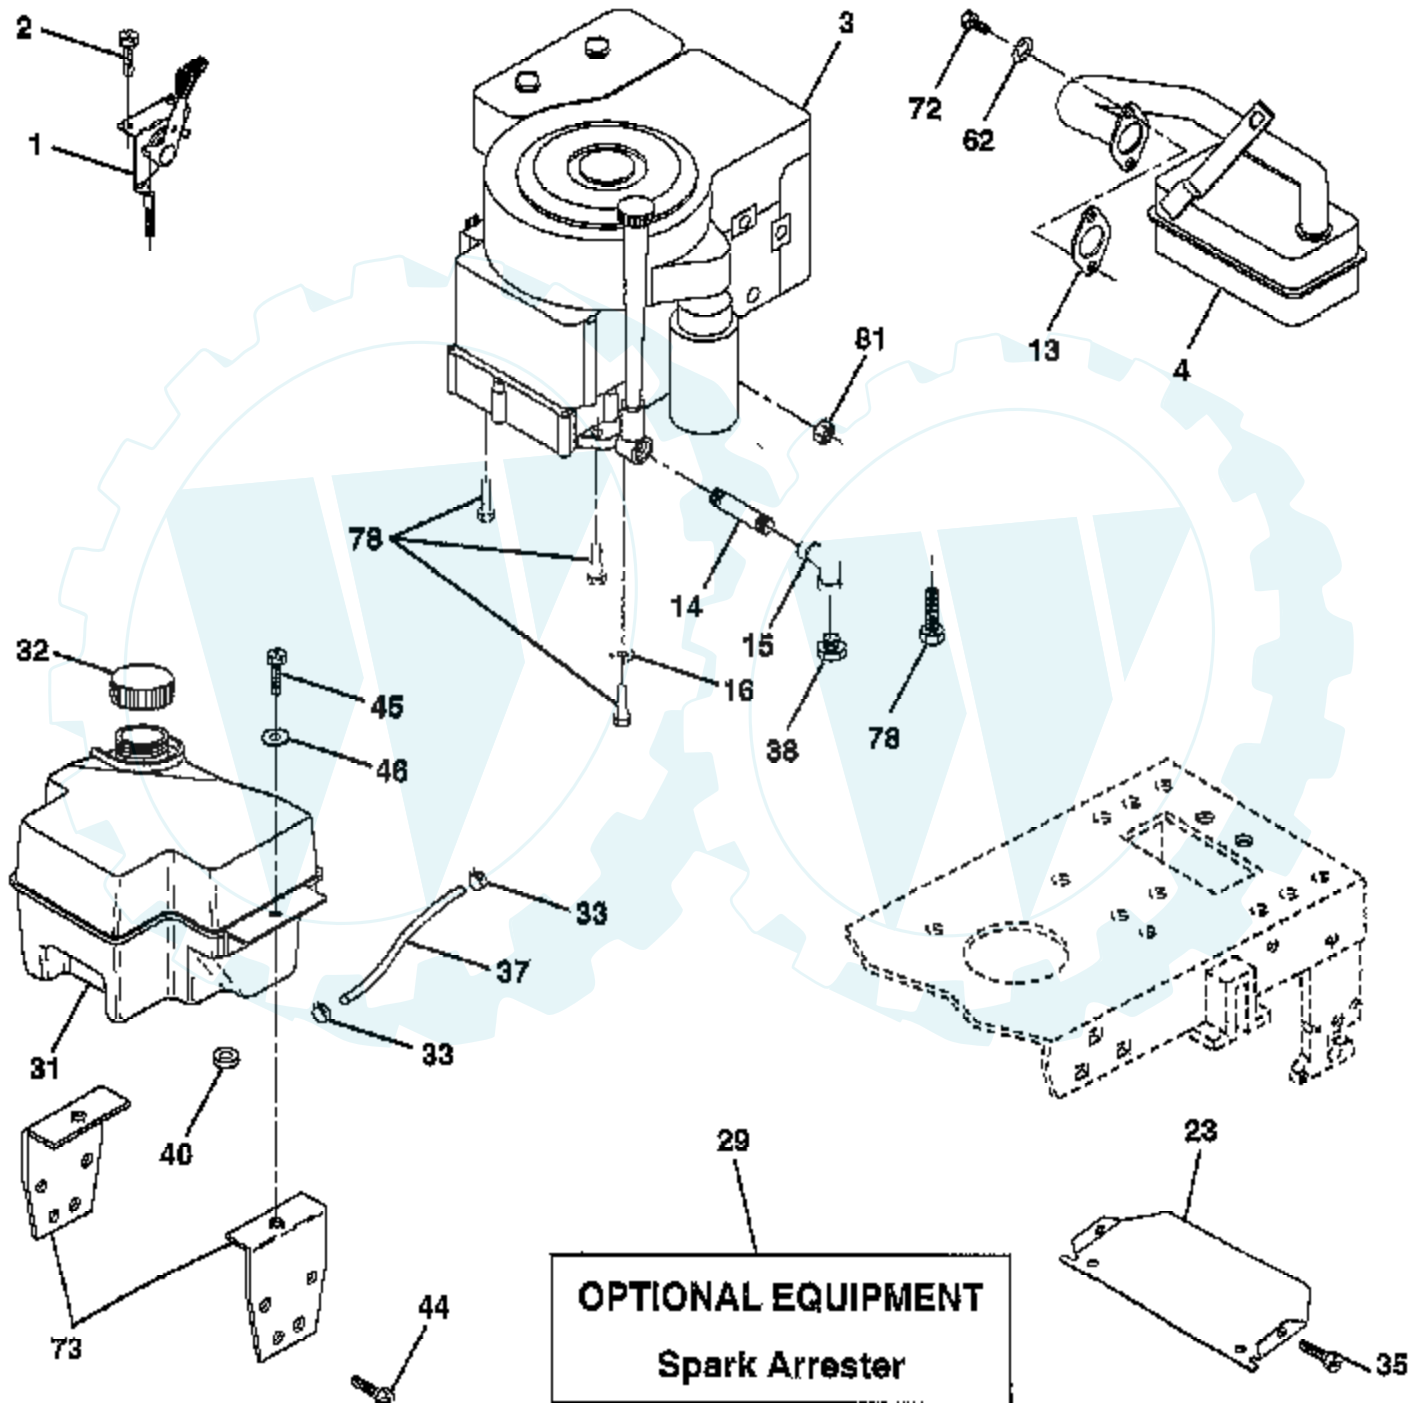

TRACTOR - - MODEL NUMBER CT14542C

ENGINE

Ref #	Part Number	Qty	Description
1	143893		CONTROL.THTL.19.6
2	17720410		SCREW LT
3			REFER TO IMAGE
4	137352		MUFFLER
13	272293		GASKET ENG 1 313 LD TIN PLATED
14	13280324		PIPE NIPPLE
15	13200300		ELBOW
16	11050600		LOCKWASHER
23	156123		SHIELD-HEAT
29	137180		SUB= 532137180
31	140280		SUB= 161911
32	140527		CAP ASM FUEL
33	123487X		HOSE CLAMP
35	17490512		SCREW
37	137040		LINE FUEL
38			REFER TO IMAGE
40	110436X		SUB= 9151R
44	17490612		SCREW
45	17490412		SCREW HEX CRT
46	19091416		WASHER
62	10040500		LOCKWASHER
72	71070512		SCREW
73	140282		BRACKET.SUPT.TANK
78	17490620		SCREW
81	128861		NUT