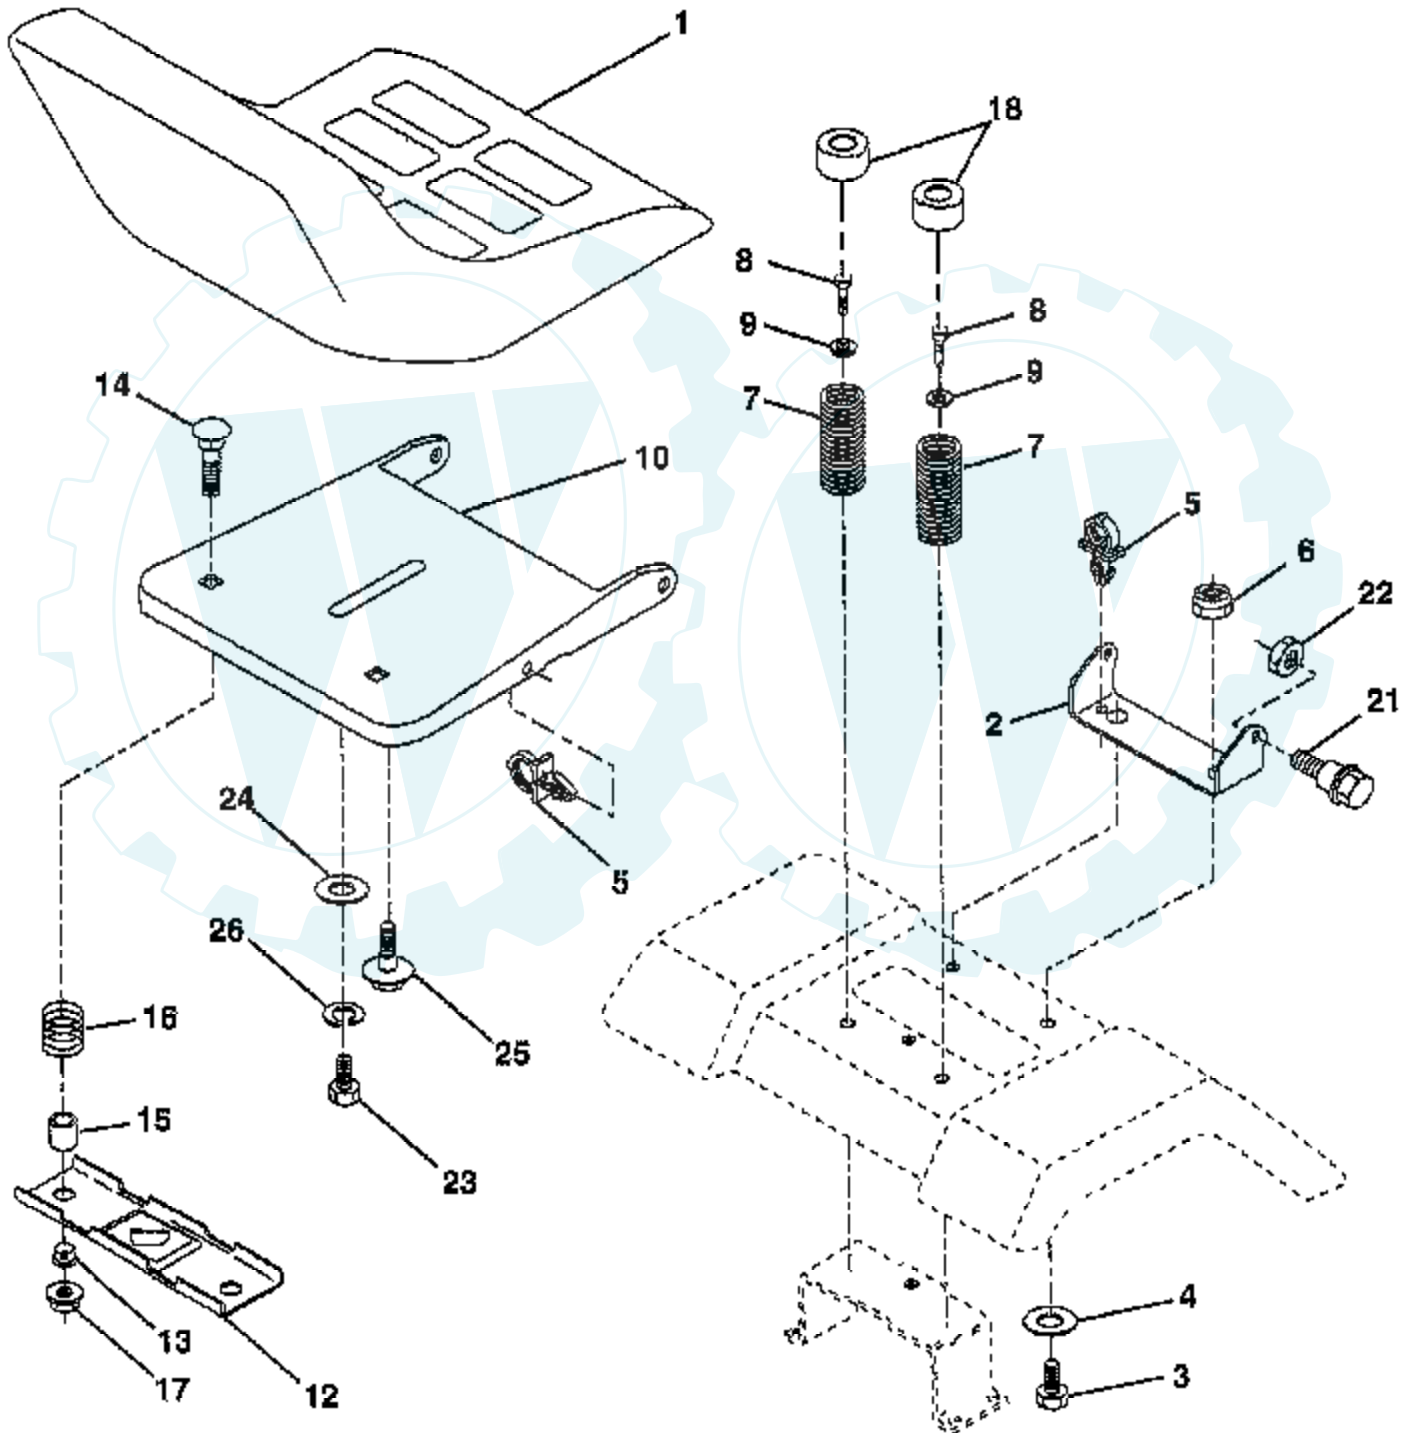

TRACTOR -- MODEL NUMBER CT14542C

SEAT

Ref #	Part Number	Qty	Description
1	127440		SUB= 140121
2	140551		BRACKET PVT SEAT
3	74760616		BOLT
4	19131610		WASHER PM
5	145006		CLIP.PUSH-IN.HING
6	73800600		NUT
7	124181X		SPRING COMPRESSIO
8	17490616		SCREW GTV
9	19131614		WASHER
10	155925		PAN-SEAT
11	120068X		"KNOB 1/2"" YT"
12	121246X		BRKT SWITCH
13	121248X		BUSHING
14	72050411		SUB= 872050411
15	121249X		SPACER SPLIT
16	123740X		SPRING COMPRESSED
17	123976X		SUB= 73900400
21	153236		"BOLT,SHOULDER"
22	73680500		SUB= 73690500
24	19171912		WASHER
25	127018X		"BOLT,SHOULDER"