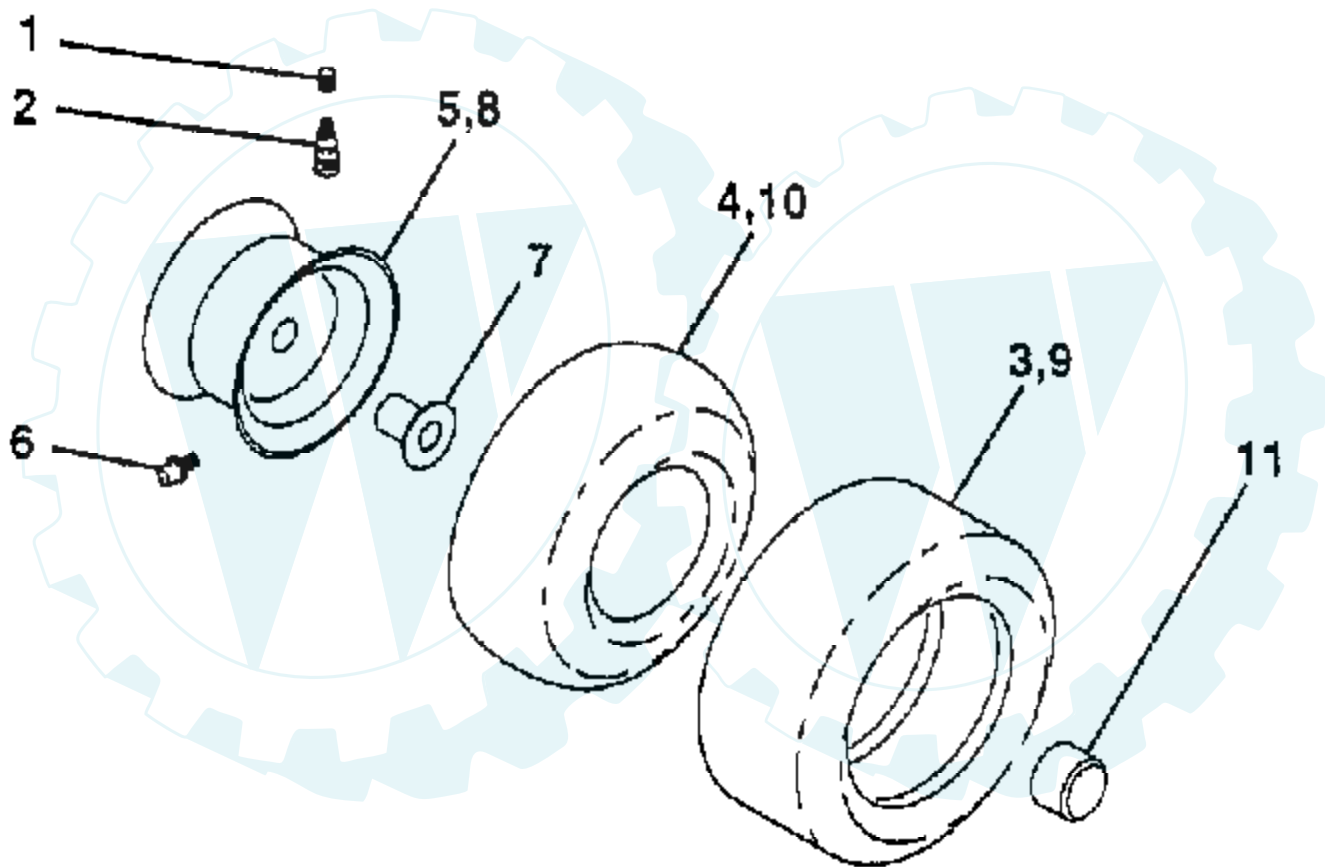

TRACTOR - - MODEL NUMBER CT14538E

WHEELS & TIRES

Ref #	Part Number	Qty	Description
1	59192		VALVE CAP
2	65139		VALVE STEM LT
3	124157X		SUB= 122073X
4	59904		TUBE.5.3/4.5/6
5	106732X427		"RIM ASM 6" FRT"
6	278H		FITTING LT
7	9040H		"FLANGE, BEARING"
8	106108X427		"RIM AS 8" REAR"
9	123969X		TIRE.TS2.18X8.5
10	7152J		TUBE.18X9.5-8
11	104757X		HUB CAP
	144334		SEALANT.TIRE 10 OZ. TUBE