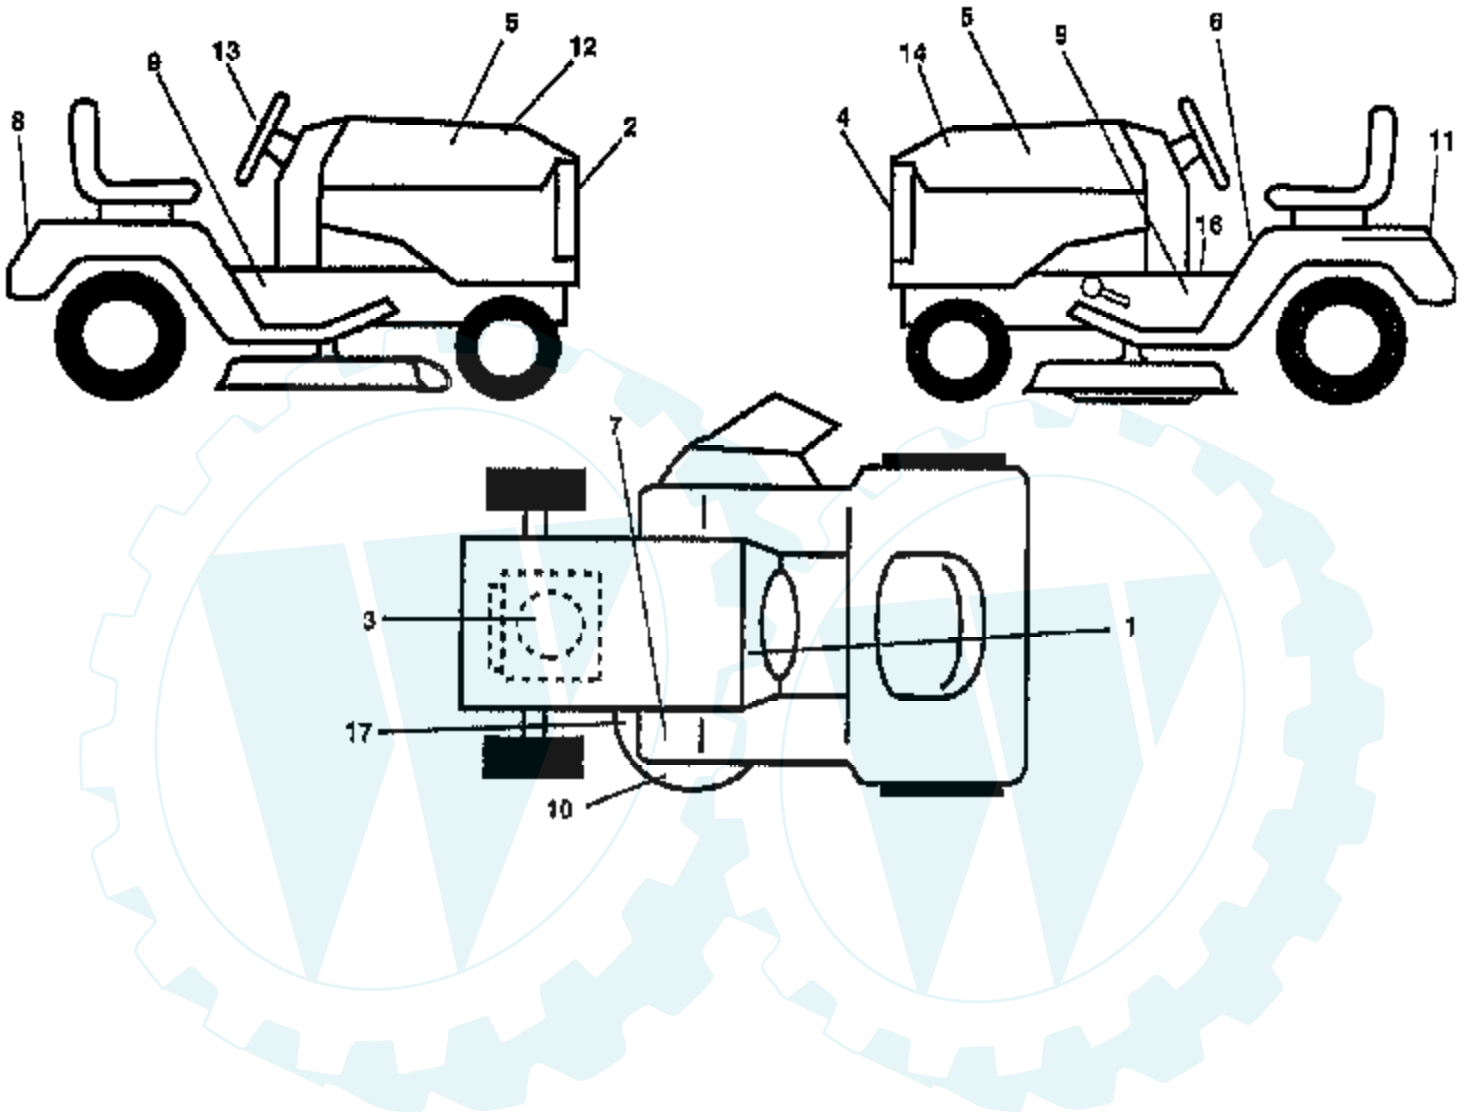

TRACTOR - - MODEL NUMBER CT14538E

DECALS

Ref #	Part Number	Qty	Description
1	156834		"DECAL-OPER,GEAR D"
2	132627		GRILL DECAL
3	272991		DECAL, ENGINE
4	129823		NLA
5	146644		DECAL.INS.HD.RALL
6	157002		"DECAL DANGER,FEND"
7	4900J		DECAL T
8	132628		FENDER DECAL
9	127035		NLA
10	135013		NLA
11	145005		DECAL.BATRY.3-3908
12	141745		DECAL HOOD RH RLY
13	127075		"DECAL,STR WHL"
14	141746		DECAL HOOD LH RLY
16	140837		DECAL BRAK PARK
17	136832		DECAL
	138311		DECAL HANDLE LIFT
	158122		MANUAL.O.CT12T38A
	160107		MANUAL.P.CT14538E
	LSB42		SNOW THROWER
	LBD48		SNOW BLADE
	LC05		WHEEL WTS.
	CH11		TIRE CHAINS
	MK380		KIT.MULCHER
	C38		GRASS CATCHER