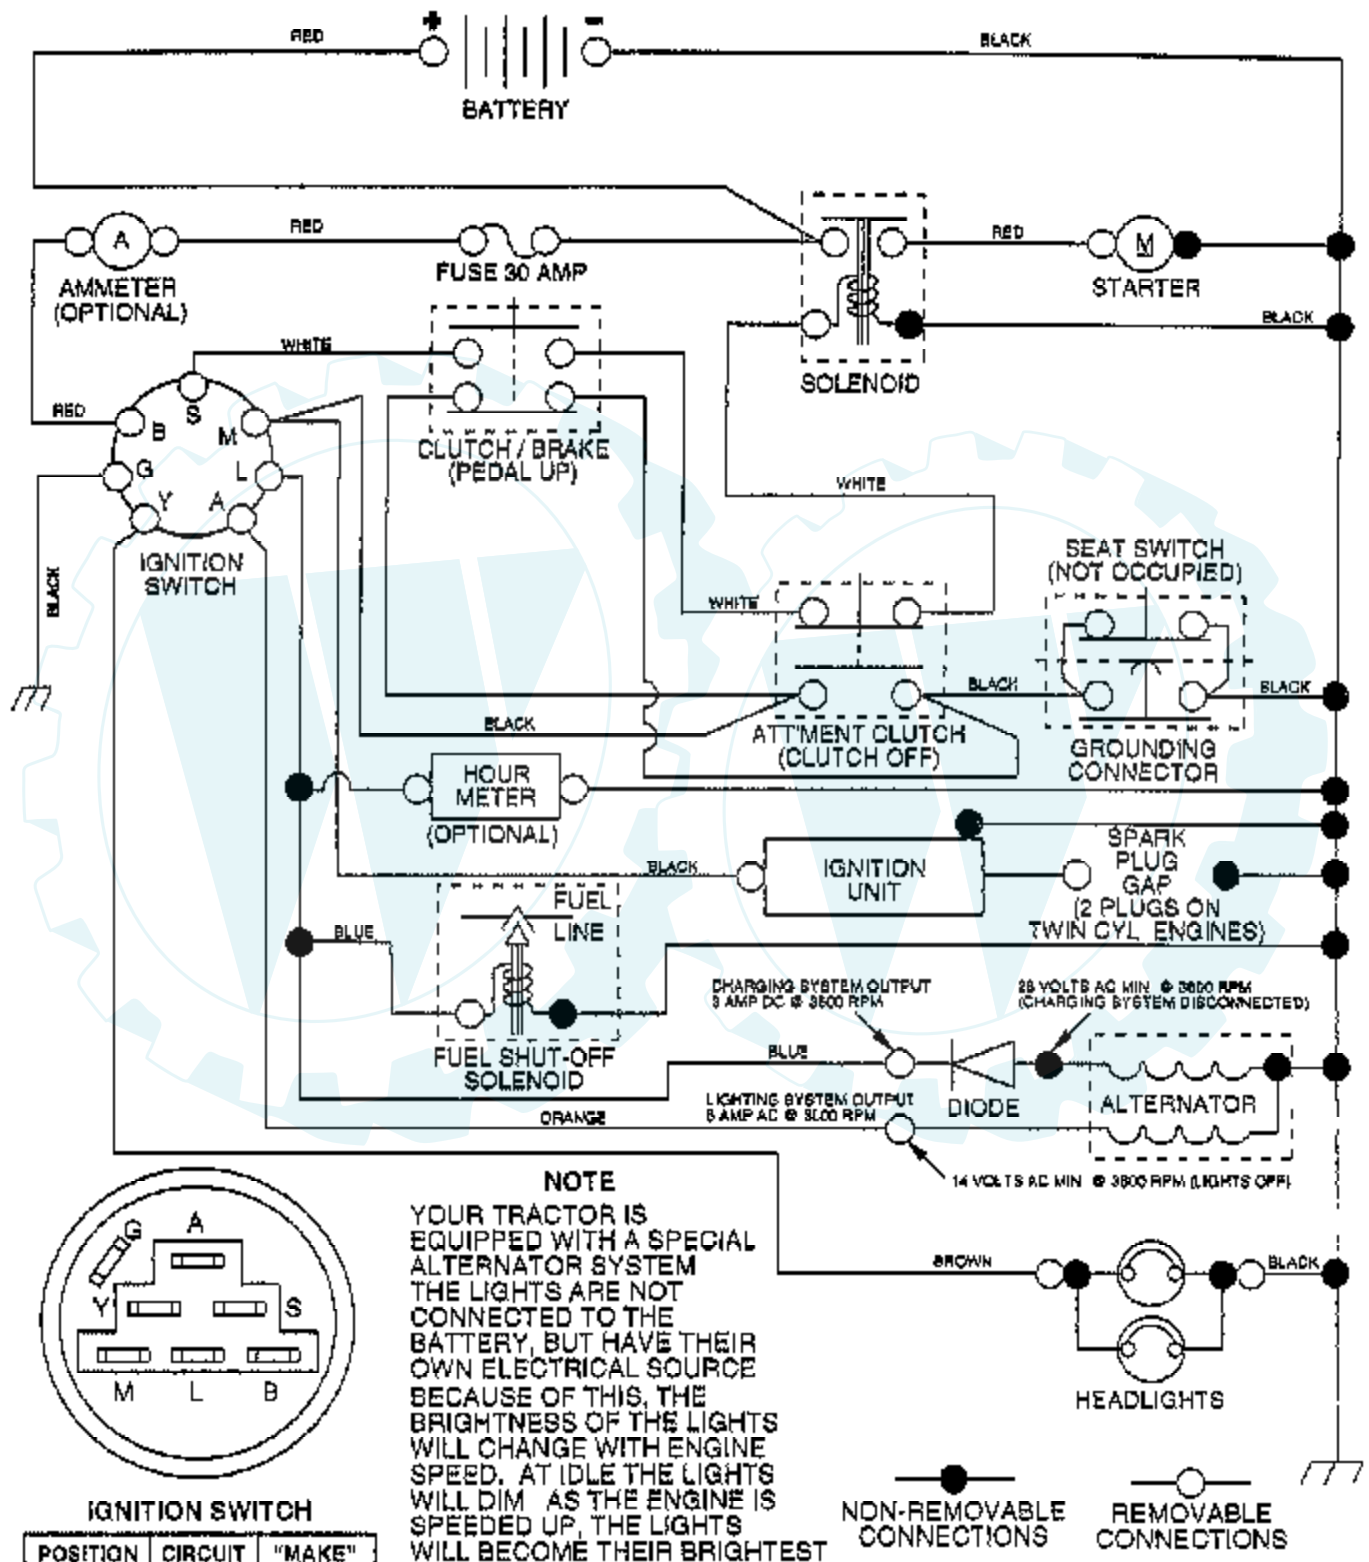

TRACTOR - - MODEL NUMBER CT14538E

SCHEMATIC