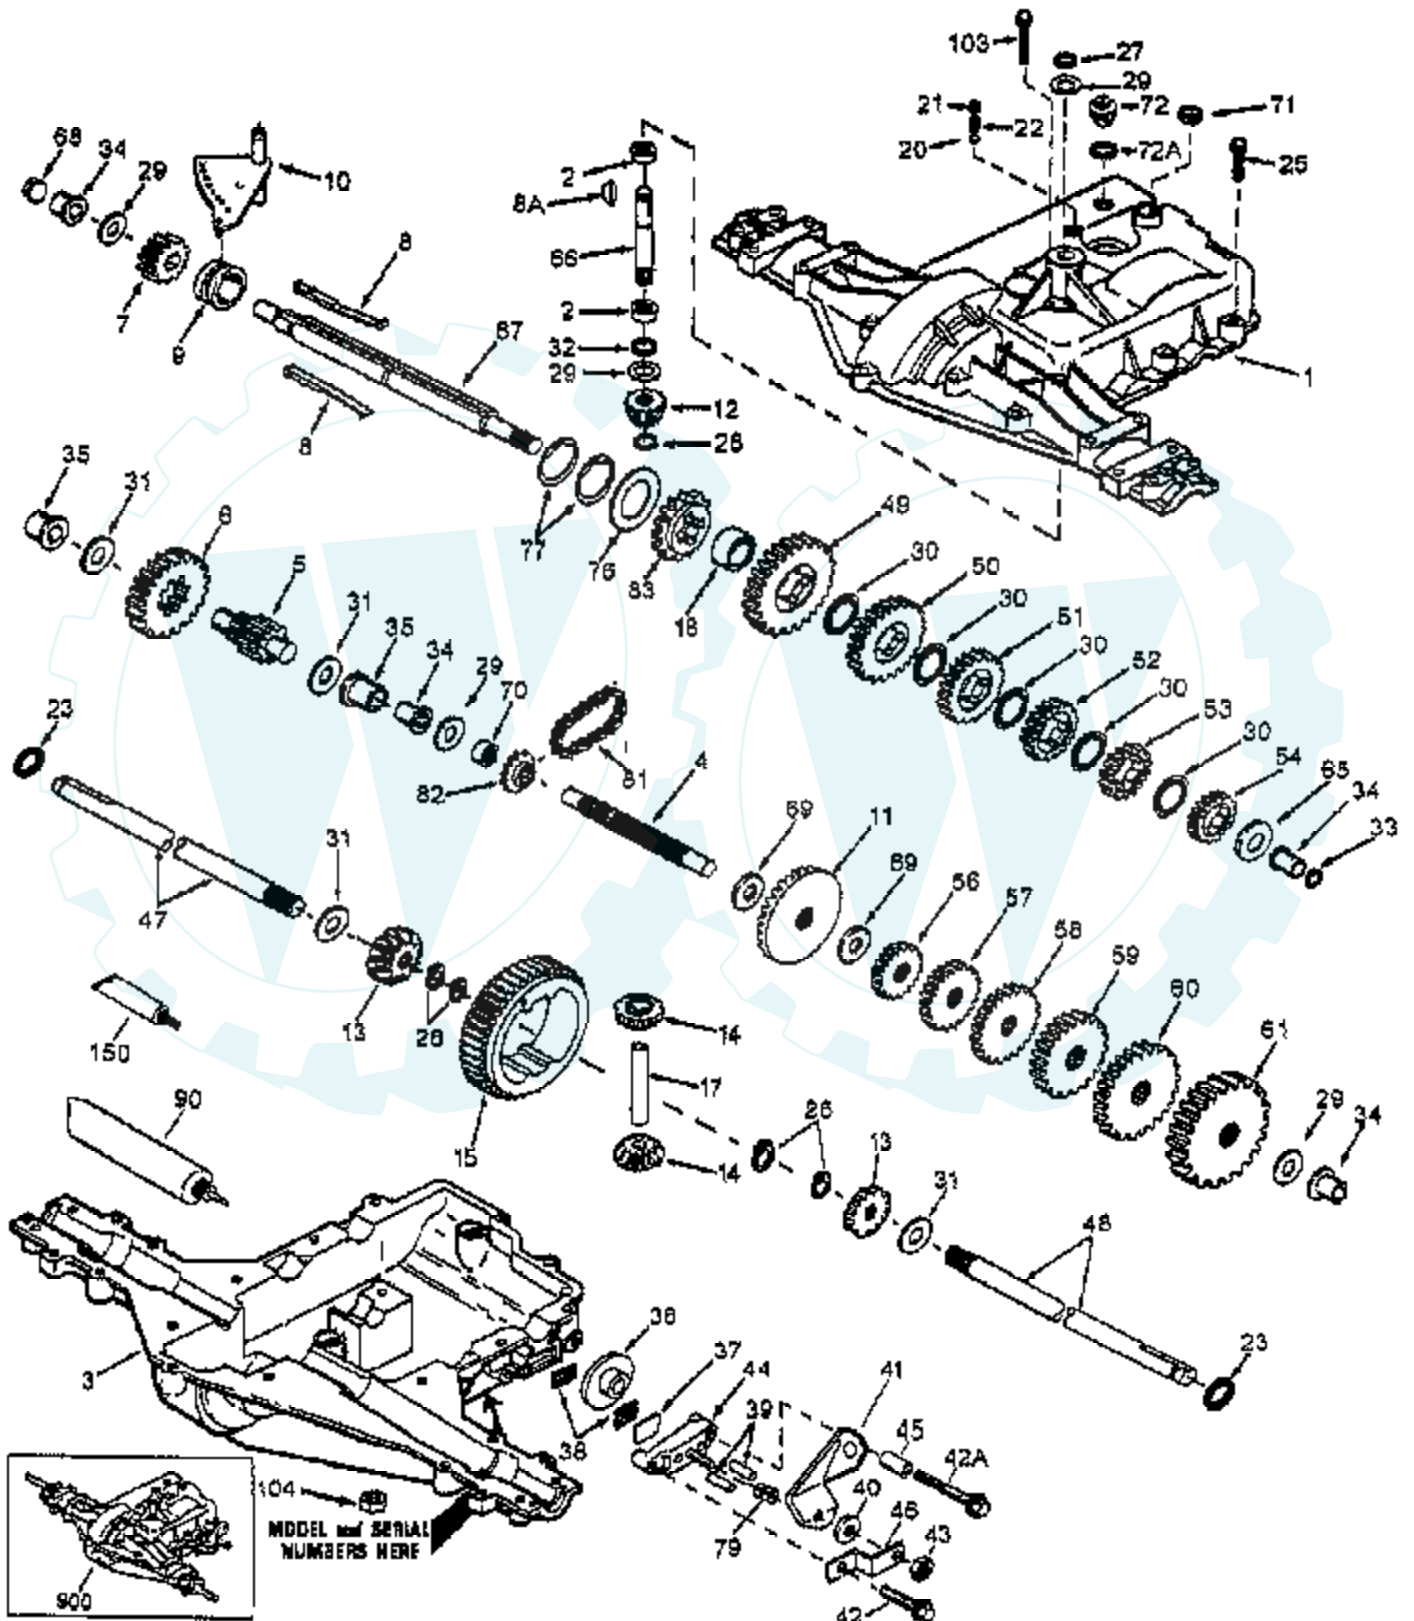

TRACTOR - - MODEL NUMBER CT14538E

PEERLESS TRANSAXLE - - MODEL NUMBER 930-055A

Ref #	Part Number	Qty	Description
1	772108A		TRANSAXLE COVER
2	780086		BEARING, NEEDLE
3	770102A		TRANSAXLE CASE
4	776260		SHAFT, COUNTER
5	776219B		OUTPUT SHAFT AND PINION
6	778139		GEAR, OUTPUT
7	778136		GEAR, SPUR, 15 TEETH
8	792136A		SHIFT KEY
8A	792047		KEY, WOODRUFF
9	784352		COLLAR, SHIFTER
10	784355		ROD & FORK ASSY, SHIFT
11	778229		GEAR, BEVEL, 42 TEETH
12	778113A		BEVEL PINION, INPUT
13	778221		GEAR, BEVEL
14	778068		GEAR, BEVEL, PINION
15	778260		GEAR, RING
17	786139		PIN, DRIVE
18	786102		SPACER, NEUTRAL
20	792077		BALL STEEL, 5/16" DIA.
21	792078		SCREW, 3/8-16 X 3/8"
22	792079		SPRING
23	788061		RING, SEAL
25	792073		SCREW, 1/4-20 X 1-1/4
26	792125		RING RETAINER
27	792035		RING, RETAINER
28	788040		RETAINING RING
29	780072		WASHER THRUST
30	780108		WASHER THRUST
31	780001		WASHER
32	792001		"O" RING
33	788095		SEAL, SQUARE CUT
34	780105A		BUSHING, FLANGED
35	780118A		BUSHING, FLANGED
36	790003		DISK, BRAKE
37	790007		PLATE BRAKE PAD
38	799021		BRAKE PAD
39	786026		PIN DOWEL
40	792076A		WASHER
41	790079		BRAKE LEVER
42	792073		SCREW, 1/4-20 X 1-1/4
42A	792085A		SCREW, 1/4-20 X 2-1/4
43	792075		LOCKNUT 5/16-24
44	790025		HOLDER BRAKE PAD
45	786066		SPACER
46	786086		BRKT BRAKE LEVER
47	774690		AXLE
48	774691		AXLE
49	778215		GEAR, SPUR, 37 TEETH
50	778125		GEAR, SPUR, 35 TEETH
51	778124A		GEAR, SPUR, 30 TEETH
52	778123A		GEAR, SPUR, 25 TEETH
53	778122A		GEAR, SPUR, 22 TEETH
54	778273		GEAR, SPUR, 19T
56	778230		GEAR, SPUR, 12 TEETH
57	778151		GEAR, SPUR, 15 TEETH
58	778126A		GEAR, SPUR, 20 TEETH
59	778127A		GEAR, SPUR, 25 TEETH
60	778128A		GEAR, SPUR, 28 TEETH