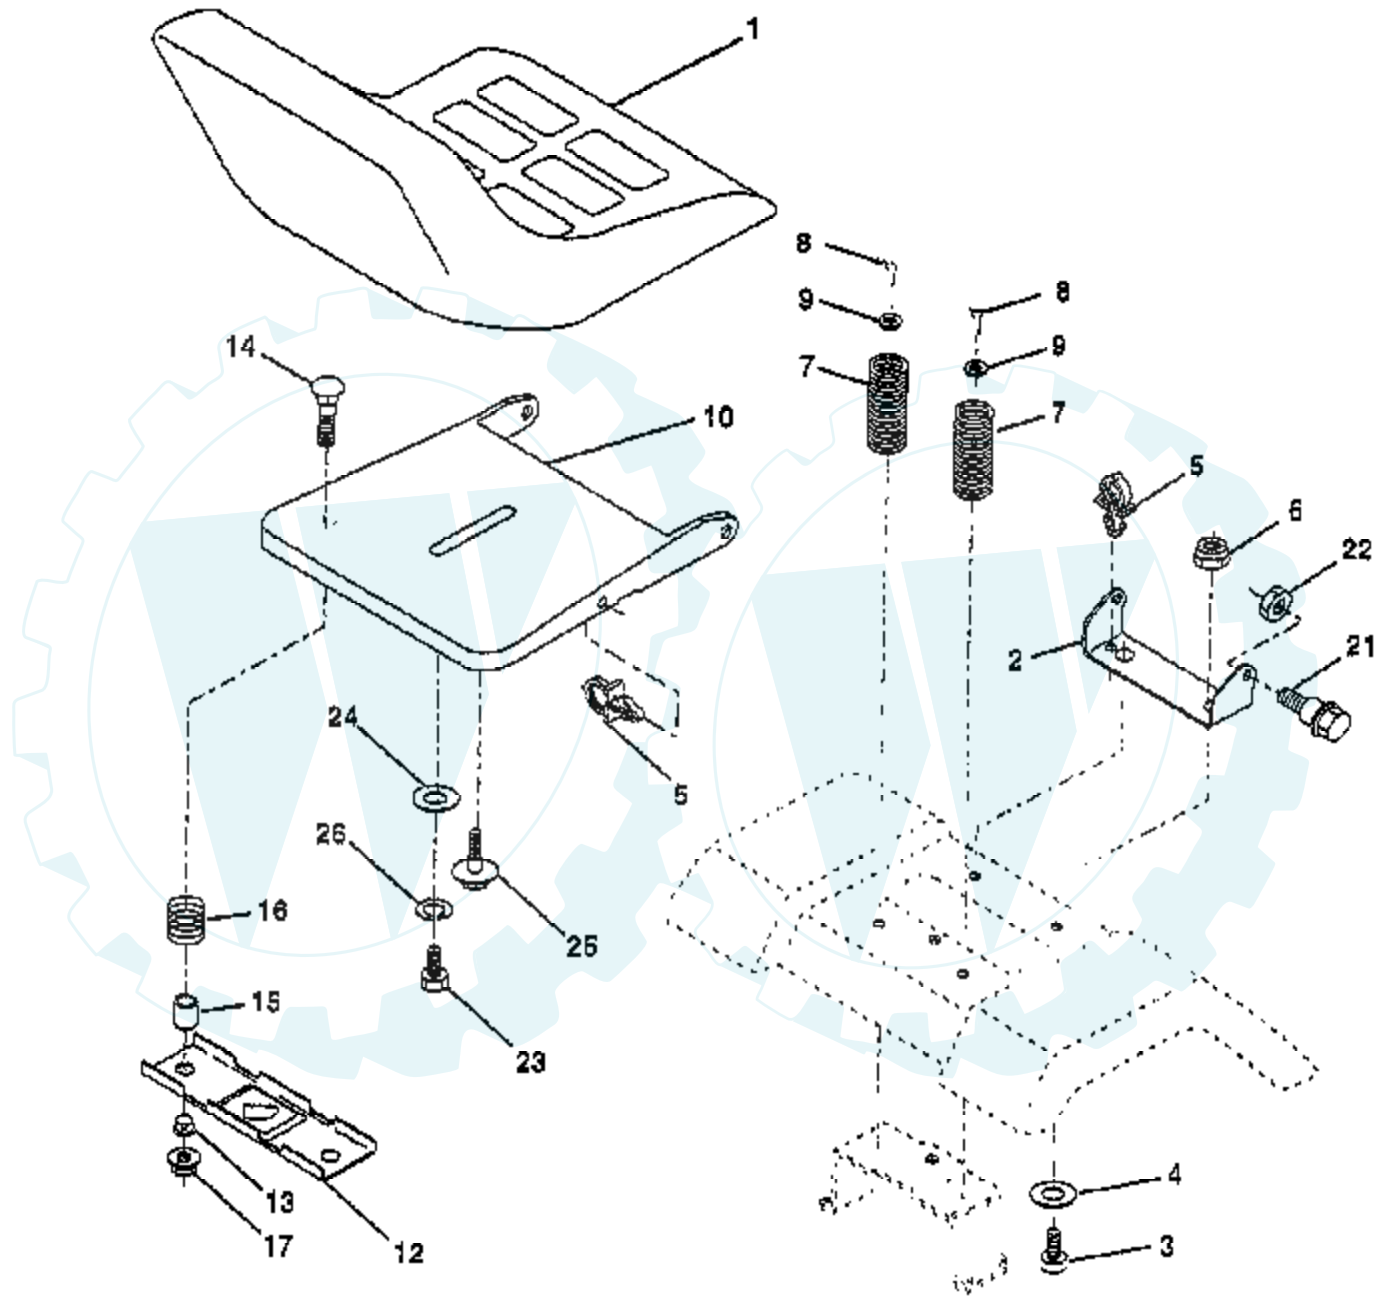

Ref #	Part Number	Qty	Description
61	778163		GEAR, SPUR, 31 TEETH
65	780109		WASHER, THRUST
66	776135		SHAFT, INPUT
67	776315A		SHAFT, BRAKE, 4 KEYED
68	786116A		PLUG
69	780051		WASHER THRUST
70	786118		SPACER
71	788069		SEAL SQUARE CUT
72	792165		THREADED PLUG 9/16-18
72A	788091		"O" RING
76	780090		WASHER, THRUST
77	788078A		INVERTED RETAINING RING
79	792144		SPRING
81	786081		CHAIN, ROLLER
82	786082		SPROCKET 9T
83	786123		SPROCKET 18T (REV)
90	788067B		GREASE BENTONITE, 32 OZ.
103	792166		SCREW
104	792167		LOCKNUT
150	510334		GASKET ELIMINATOR
900	794603		REPLACEMENT TRANSAXLE

TRACTOR - - MODEL NUMBER CT14538E

SCHEMATIC

TRACTOR - - MODEL NUMBER CT14538E

SEAT ASSEMBLY

Ref #	Part Number	Qty	Description
1	127427		SUB= 140119
2	140551		BRACKET PVT SEAT
3	74760616		BOLT
4	19131610		WASHER PM
5	145006		CLIP.PUSH-IN.HING
6	73800600		NUT
7	124181X		SPRING COMPRESSIO
8	17490616		SCREW GTV
9	19131614		WASHER
10	155925		PAN-SEAT
12	121246X		BRKT SWITCH
13	121248X		BUSHING
14	72050411		SUB= 872050411
15	134300		SPLIT SPACER
16	121250X		SPRING
17	123976X		SUB= 73900400
21	153236		"BOLT,SHOULDER"
22	73800500		NUT
23	74780814		BOLT
24	19171912		WASHER
25	127018X		"BOLT,SHOULDER"
26	10040800		LOCKWASHER