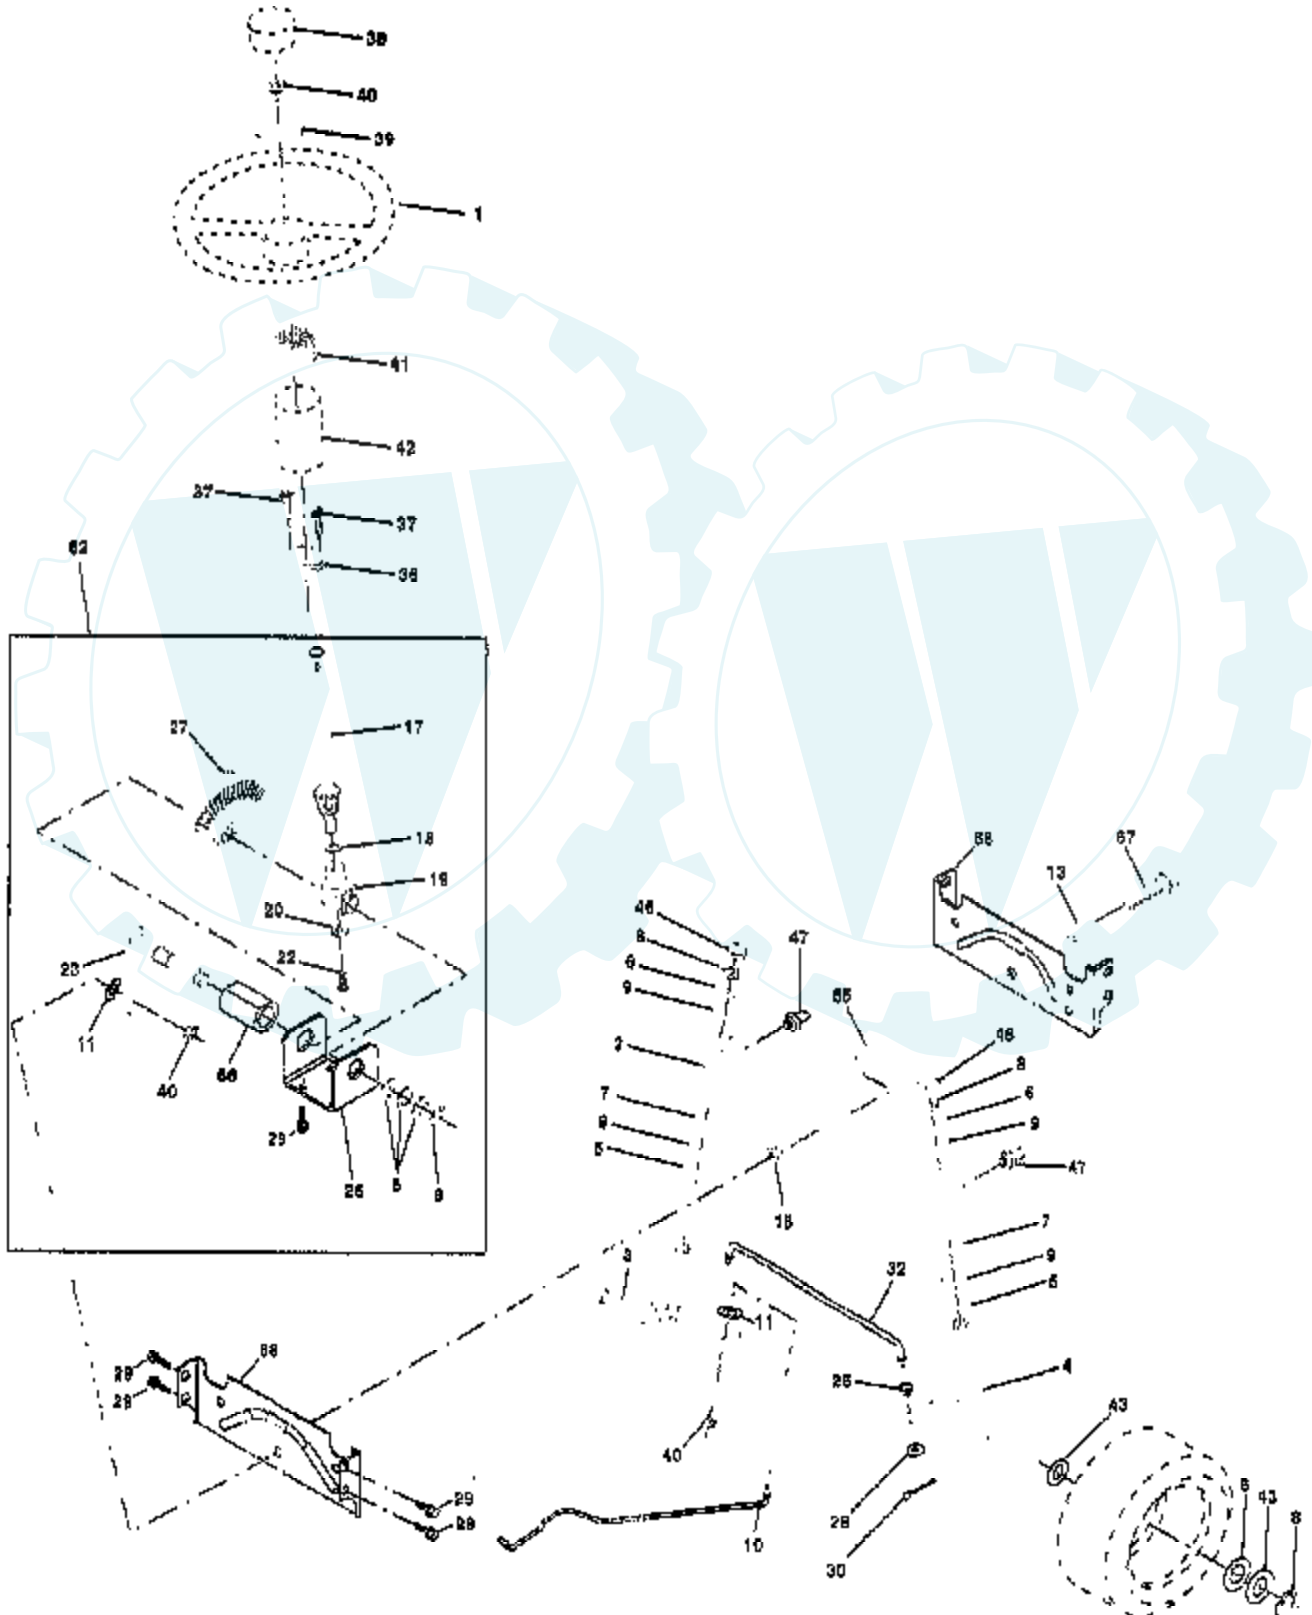

TRACTOR -- MODEL NUMBER CT14538E

STEERING

Ref #	Part Number	Qty	Description
1	133741		SUB= 150547
2	154427		AXLE ASM
3	156483		SPINDLE.ASM.LH
4	157473		"SPINDLE ASM,RH"
5	6266H		WASHER .T
6	121748X		WASHER
7	19272016		WASHER
8	12000029		RING
9	3366R		COL. SRTG. BEAR.
10	156438		DRAGLINK-STAMPED
11	10040600		LOCKWASHER
13	154779		BEARING AXLE
15	73901000		"NUT-LOC,FLANGE LT"
17	156545		SHAFT ASSM STEERN
18	57079		THRUST WASHER
19	124035X		SUPPORT.SHAFT
20	126684X		SUB= 532126684
22	71200410		SCREW HEX SOC1/4-
23	127501		SUB= 918127501
25	154406		BRKT-STEERING
26	126847X		BUSHING.DRAGLINK
27	136874		GEAR SECTOR
28	19131416		WASHER
29	17490612		SCREW
30	76020412		COTTER PIN
32	130465		TIE ROD
36	155099		BUSHING.STEERING
37	152927		"SCREW-TT,10-32 FL"
38	133742		ST WHL INSERT CAP
39	19133808		WASHER T
40	7810H		GRIPCO NUT
41	104820X		ADAPTER-WHEEL LT
42	124418X		"TUBE, STR SHAFT"
43	121749X		WASHER
46	121232X		CAP
47	6855M		ZERK M
62	156593		STEERING ASM KIT
65	154780		SPACER AXLE
66	154404		"BEARING-ARM,PITMA"
67	74781044		BOLT
68	154429		BRACE AXLE