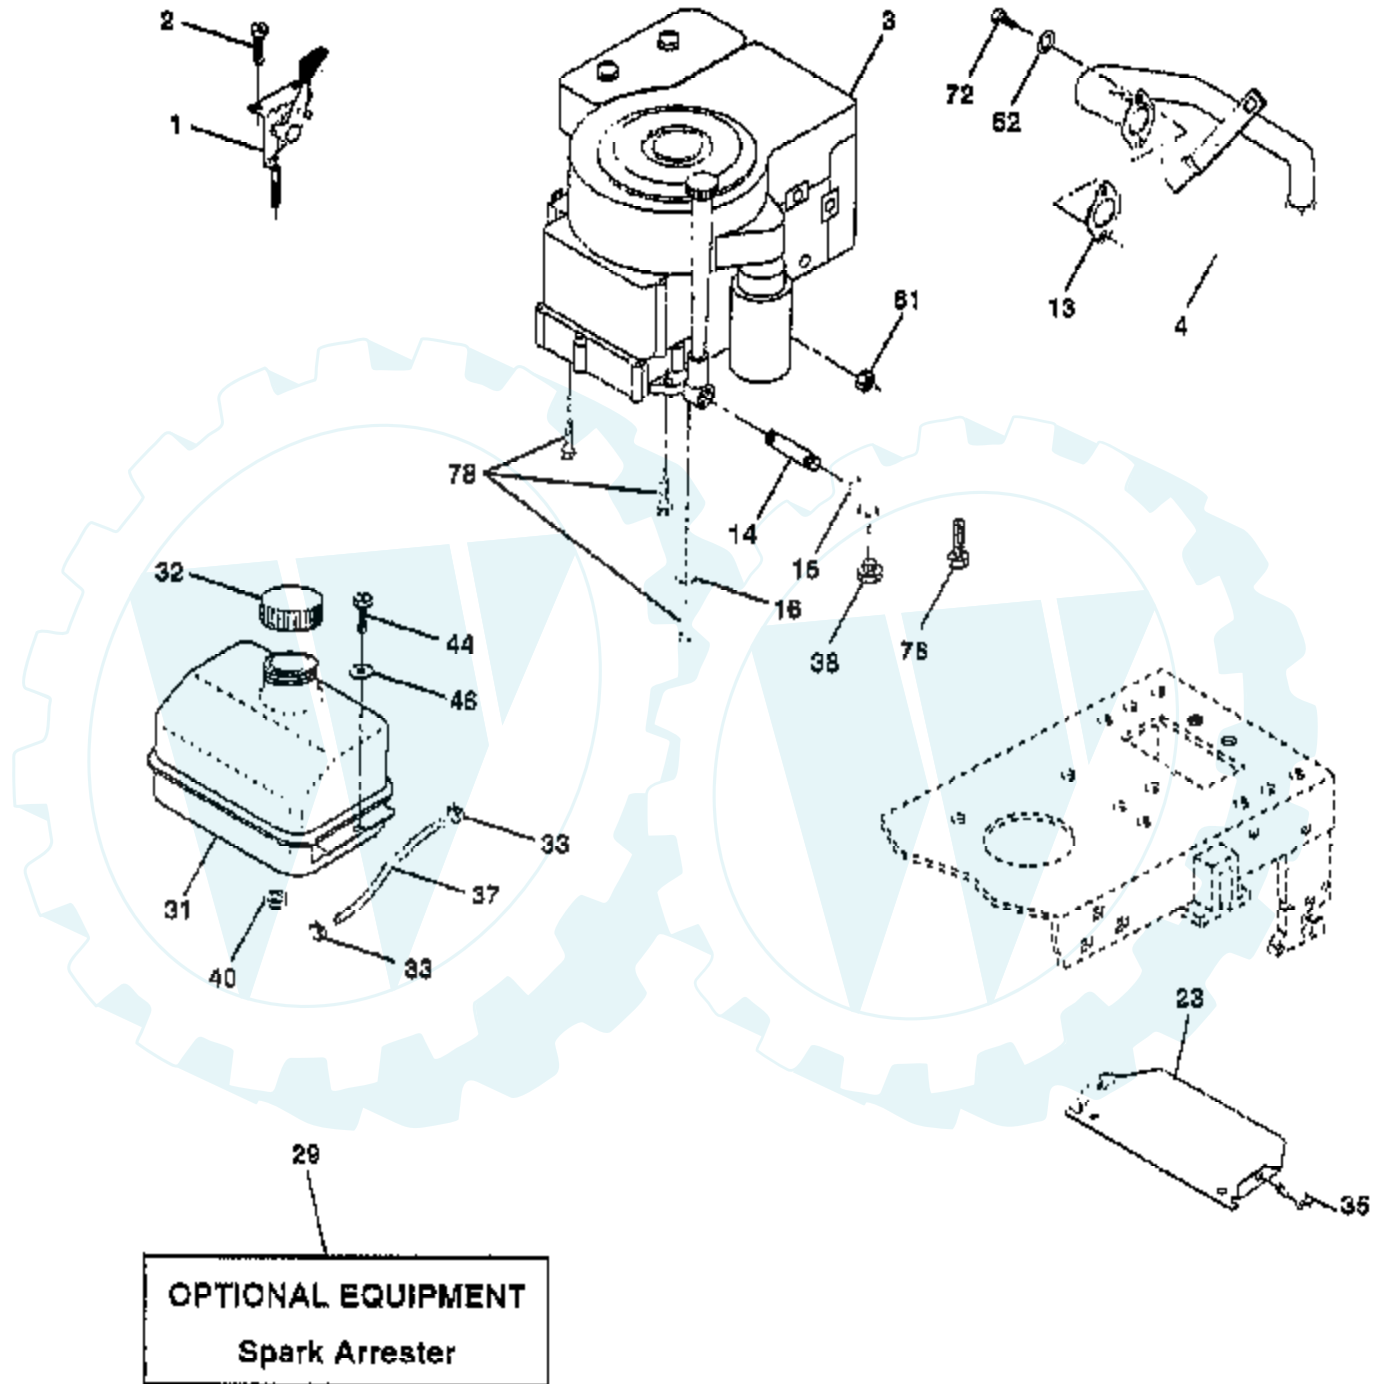

TRACTOR - - MODEL NUMBER CT14538E

ELECTRICAL

Ref #	Part Number	Qty	Description
1	144925		SUB= 123899X
2	74760412		BOLT LT
3	19091016		WASHER
4	10040400		LOCKWASHER
6	73220400		SUB= 50675
7	109238X		TUBE T
8	156417		"CASE,BATTERY.MECH"
9	109596X		HOSE CLAMP T
15	147688		FASTNER.SNAP-IN
16	153664		SWITCH INTERLOCK
19	10090400		SUB= 10040400
20	73350400		NUT
21	136850		"HARNES,LIGHT SOC"
22	4152J		HEADLAMP BULB
24	4799J		"CABLE T, BATTERY"
25	146147		CABLE.BTRY.6GA.RD
26	108824X		FUSE HYT
28	4207J		CABLE T
29	121305X		SWITCH SEAT
30	140301		SWITCH IGN 4POS
31	124211X		NUT IGNITION
32	141226		COVER KEY SWITCH
33	122147X		KEY
40	156442		HARNES-IGNITION
41	71110408		BOLT HXHD FIN
42	131563		SUB= 154336
43	145673		SUB= 146154
44	73640400		NUT HXKEP 1/4X20
48	140844		ADAPTER AMMETER
52	141940		PROTECTION LOOP
70	140422		HARNES.ENG.DUAL

TRACTOR - - MODEL NUMBER CT14538E

ENGINE

Ref #	Part Number	Qty	Description
1	132771		THROTTLE CONTROL
2	17720410		SCREW LT
3	287707		ENGINE B&S
4	137352		MUFFLER
13	272293		GASKET ENG 1 313 LD TIN PLATED
14	13280324		PIPE NIPPLE
15	13200300		ELBOW
16	11050600		LOCKWASHER
23	156123		SHIELD-HEAT
29	137180		SUB= 532137180
31	109202X		TANK.FUEL.LT.
32	140527		CAP ASM FUEL
33	123487X		HOSE CLAMP
35	17490512		SCREW
37	137040		LINE FUEL
38			REFER TO IMAGE
40	124028X		SUB= 532124028
44	17490412		SCREW HEX CRT
46	19091416		WASHER
62	10040500		LOCKWASHER
78	17490620		SCREW
81	128861		NUT
72	71070512		SCREW