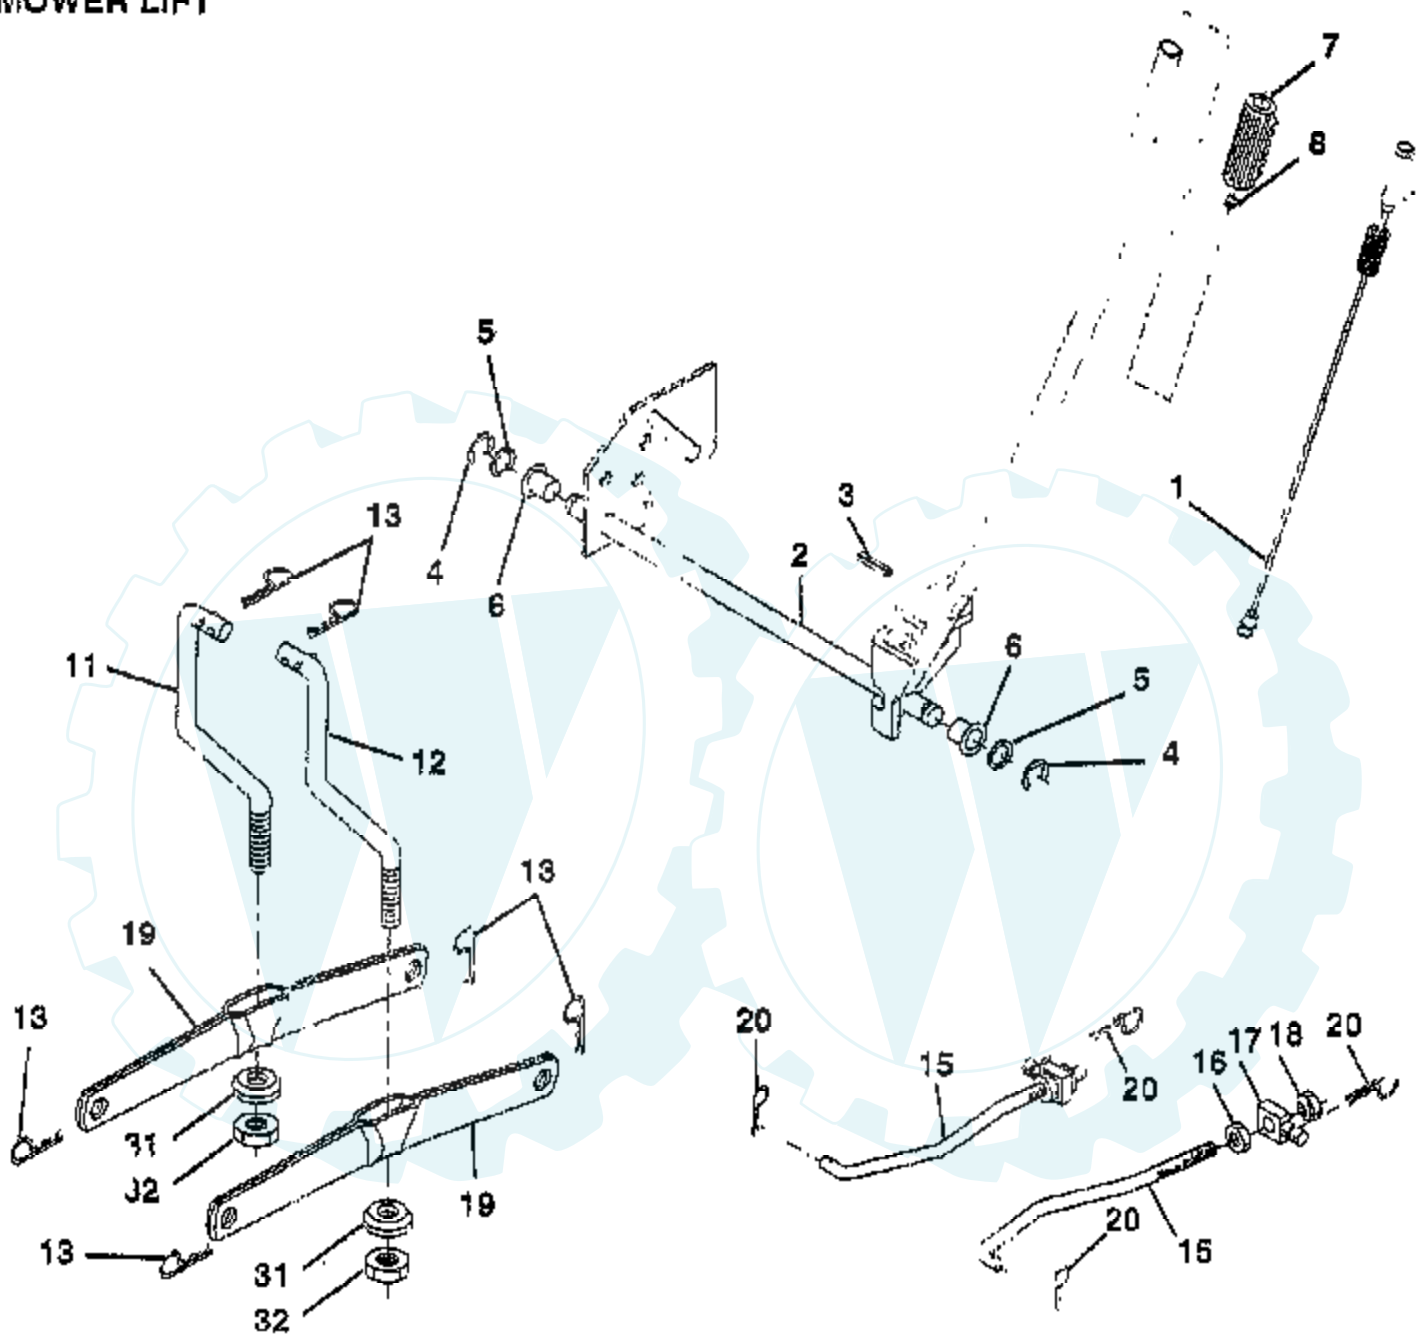

TRACTOR - - MODEL NUMBER CT14538E

ENGINE

Ref #	Part Number	Qty	Description
1	132771		THROTTLE CONTROL
2	17720410		SCREW LT
3	287707		ENGINE B&S
4	137352		MUFFLER
13	272293		GASKET ENG 1 313 LD TIN PLATED
14	13280324		PIPE NIPPLE
15	13200300		ELBOW
16	11050600		LOCKWASHER
23	156123		SHIELD-HEAT
29	137180		SUB= 532137180
31	109202X		TANK.FUEL.LT.
32	140527		CAP ASM FUEL
33	123487X		HOSE CLAMP
35	17490512		SCREW
37	137040		LINE FUEL
38			REFER TO IMAGE
40	124028X		SUB= 532124028
44	17490412		SCREW HEX CRT
46	19091416		WASHER
62	10040500		LOCKWASHER
78	17490620		SCREW
81	128861		NUT
72	71070512		SCREW

TRACTOR -- MODEL NUMBER CT14538E

MOWER LIFT

Ref #	Part Number	Qty	Description
1	159460		WIRE ASM W.SPRING
2	159474		SHAFT ASM.LIFT
3	105767X		PIN-GROOVE LT
4	12000002		SUB= 2225J
5	19211621		WASHER
6	120183X		NYLON BEARING
7	109413X		GRIP
8	124526X		SUB= 125925X
10	122512X		SUB= 532122512
11	139865		SUB= 918139865
12	139866		SUB= 151140
13	4939M		SUB= 85902
15	127218		LINK.FRONT
16	73350800		NUT
17	130171		TRUNION
18	73800800		NUT.LK.W/WSH.1/2.
19	139868		ARM SUSP REAR
20	3146R		RETAINER.SPRING
31	140302		BEARING PVT LH
32	73540600		NUT.CROWNLOCK.3/8