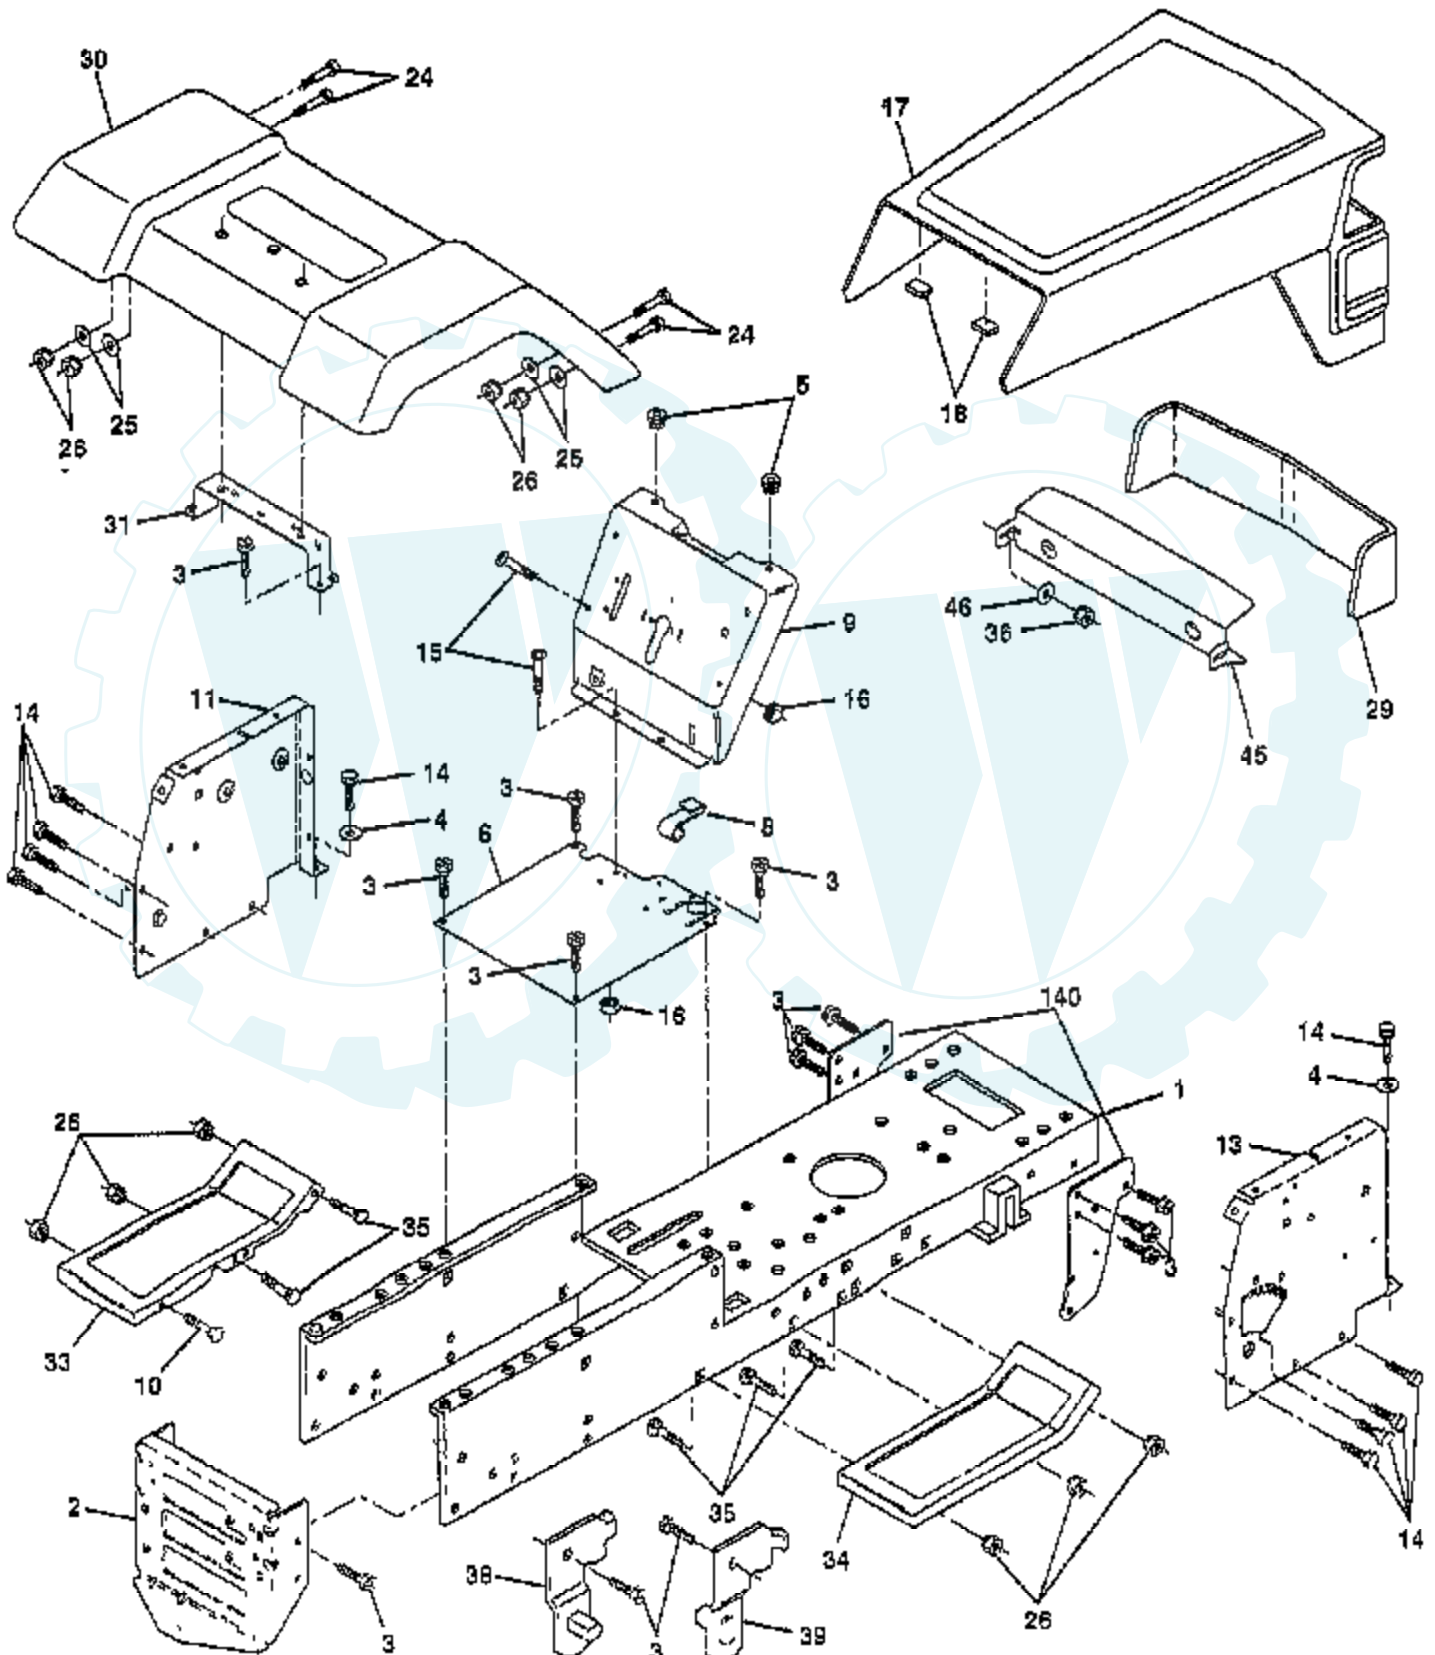

TRACTOR - - MODEL NUMBER CT14538D

CHASSIS

Ref #	Part Number	Qty	Description
1	155051		CHASSIS ASM
2	140356		SUB= 145009
3	17490612		SCREW
4	19131216		WASHER
5	155272		BUMPER-HOOD/DASH
6	155924X012		SADDLE
8	155138		CLIP.RETAINER
9	156272X010		DASH SILKSCR
10	72140608		SUB= 72110608
11	155927		"PANEL-DASH,LH"
13	155934X010		SUB= 169117X010
14	17490608		SCREW LT
15	74180512		SCREW
16	73510500		NUT
17	133956X505		HOOD/GRILL ASM
18	126938X		SUB= 532126938
24	74780616		BOLT
25	19131312		WASHER
26	73800600		NUT
29	133954		LENS SERVICE KIT
30	109872X505		FENDER
31	136619		BRKT FENDER
33	105476X505		FOOTREST LH
34	105475X505		FOOTREST RH
35	72110606		BOLT
36	108067X		PAL NUT LT
38	139886		BRACKET ASM LH
39	139887		BRACKET ASM RH
45	132257		SUB= 918132257
46	127316X		RETAINER
140	158418		BRKT SUSPENSION
	5479J		PLUG BUTTON T