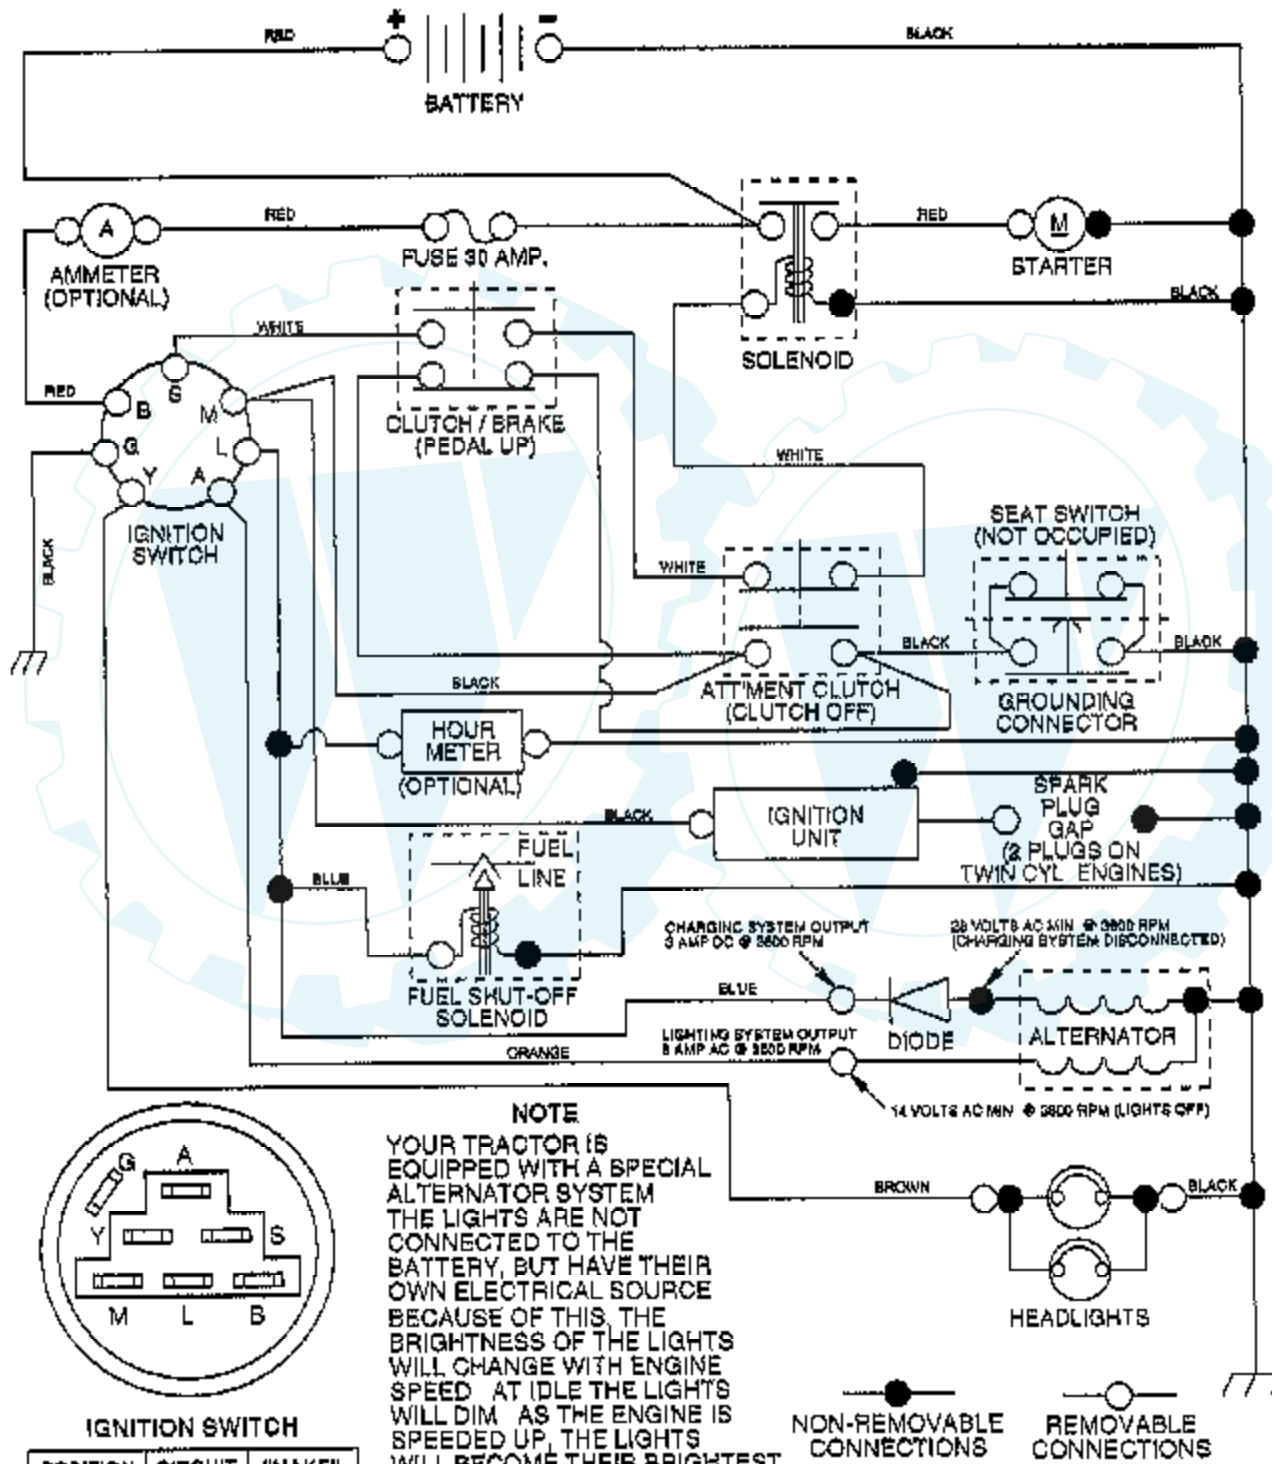

TRACTOR - - MODEL NUMBER CT14538D

SCHEMATIC

IGNITION SWITCH

POSITION	CIRCUIT	"MAKE"
OFF	G + M + L	NONE
RUNLIGHT	B + L	A + Y
RUN	B + L	NONE
START	B + L + S	NONE