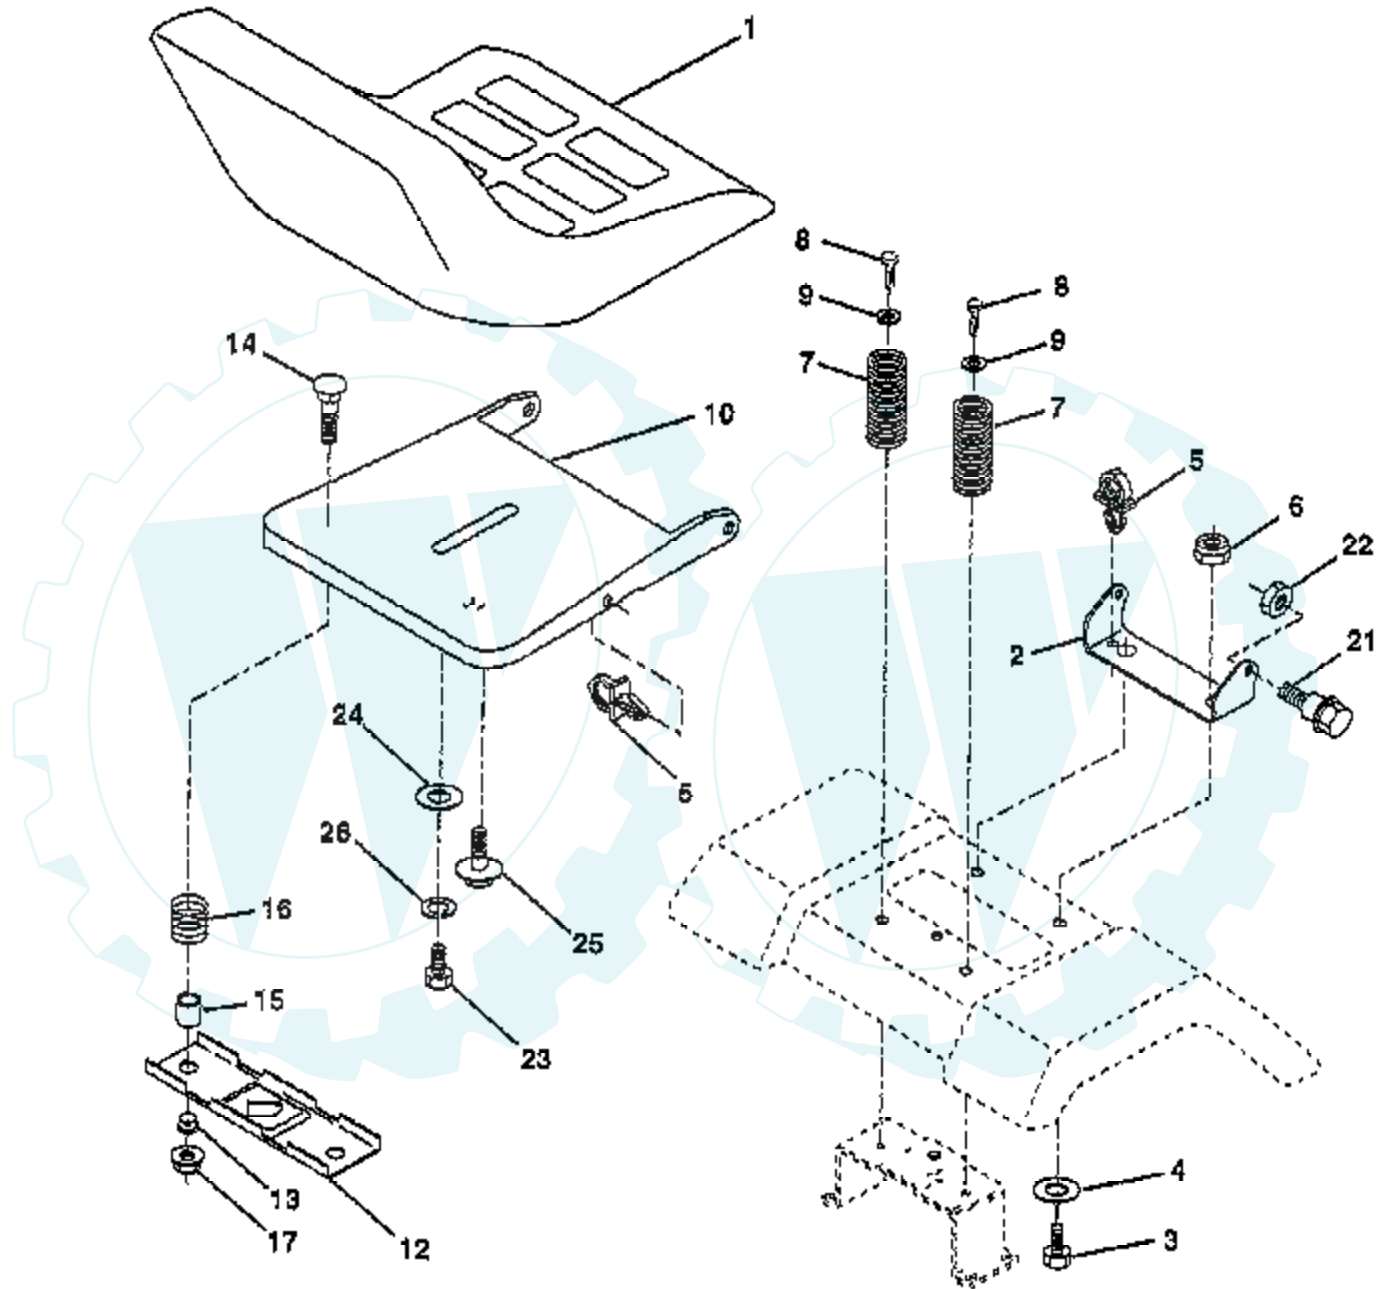

TRACTOR - - MODEL NUMBER CT14538D

SEAT ASSEMBLY

NOTE: All component dimensions given in U S inches
1 inch = 25.4 mm

Ref #	Part Number	Qty	Description
1	127427		SUB= 140119
2	140551		BRACKET PVT SEAT
3	74760616		BOLT
4	19131610		WASHER PM
5	145006		CLIP.PUSH-IN.HING
6	73800600		NUT
7	124181X		SPRING COMPRESSIO
8	17490616		SCREW GTV
9	19131614		WASHER
10	155925		PAN-SEAT
12	121246X		BRKT SWITCH
13	121248X		BUSHING
14	72050411		SUB= 872050411
15	134300		SPLIT SPACER
16	121250X		SPRING
17	123976X		SUB= 73900400
21	153236		"BOLT,SHOULDER"
22	73800500		NUT
23	74780814		BOLT
24	19171912		WASHER
25	127018X		"BOLT,SHOULDER"
26	10040800		LOCKWASHER