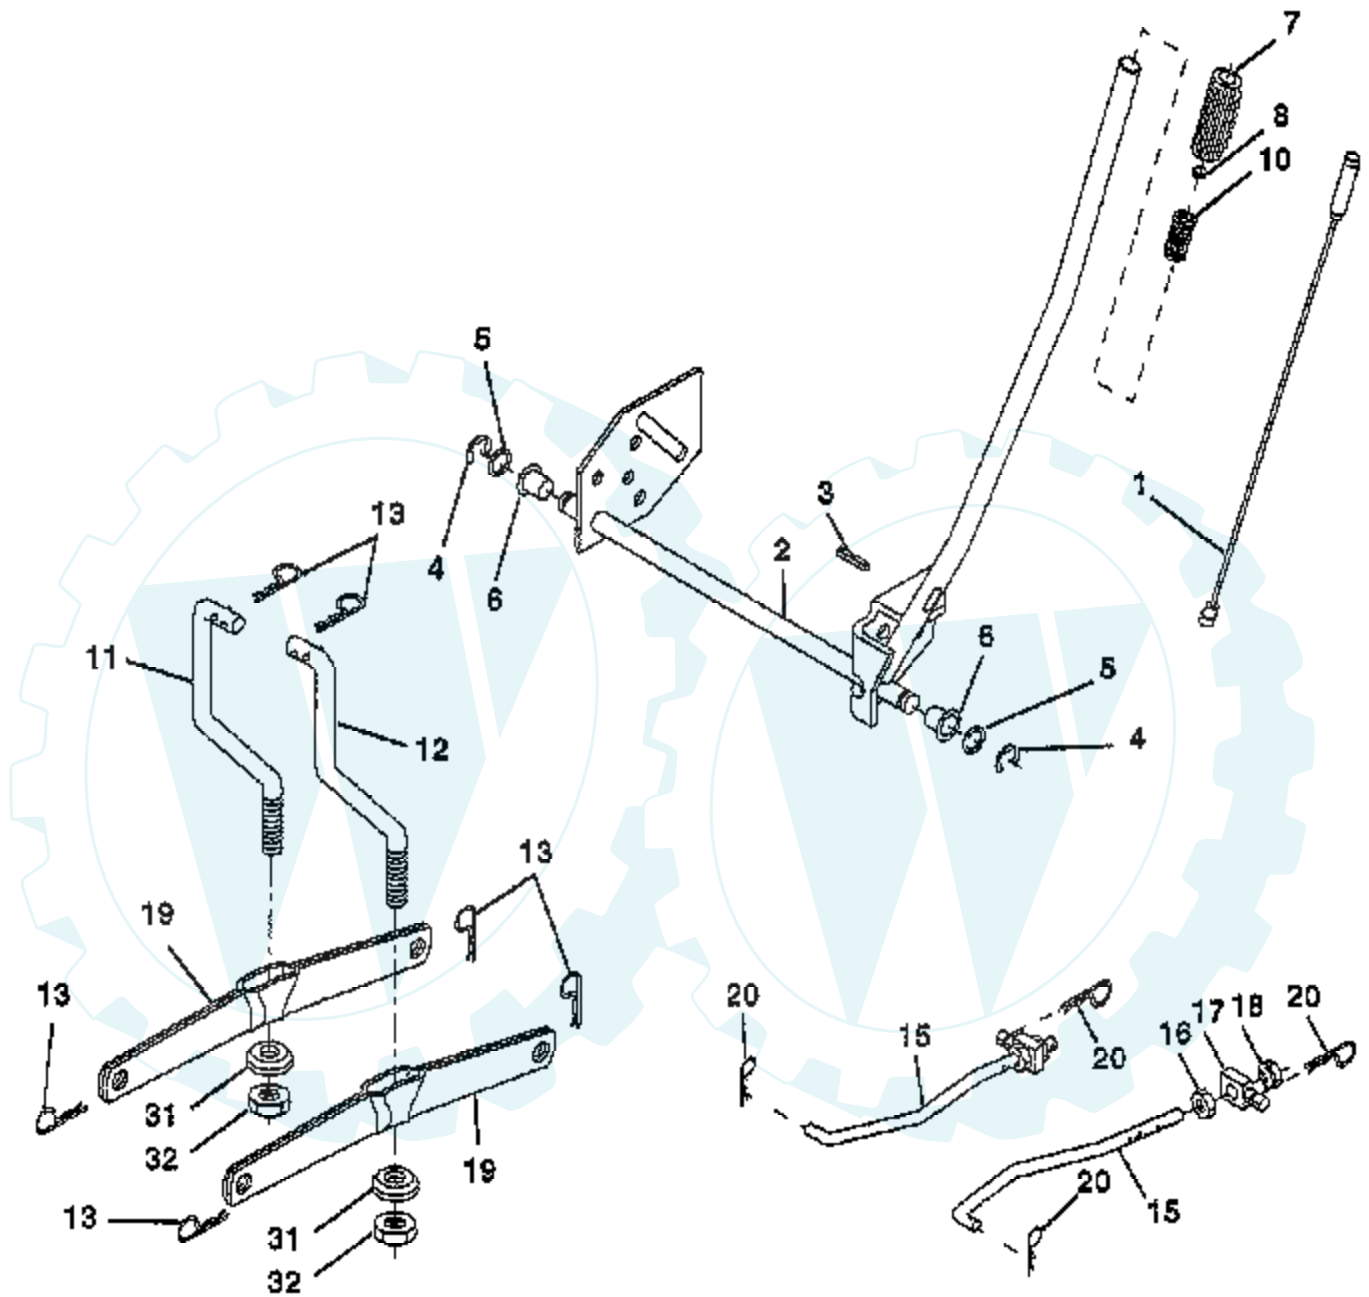

## ENGINE

**OPTIONAL EQUIPMENT**  
**Spark Arrester**

Ref #	Part Number	Qty	Description
1	132771		THROTTLE CONTROL
2	17720410		SCREW LT
3	287707		ENGINE B&S
4	137352		MUFFLER
13	272293		GASKET ENG 1 313 LD TIN PLATED
14	13280324		PIPE NIPPLE
15	13200300		ELBOW
16	11050600		LOCKWASHER
23	156123		SHIELD-HEAT
29	137180		SUB= 532137180
31	109202X		TANK.FUEL.LT.
32	140527		CAP ASM FUEL
33	123487X		HOSE CLAMP
35	17490512		SCREW
37	137040		LINE FUEL
38			REFER TO IMAGE
40	124028X		SUB= 532124028
44	17490412		SCREW HEX CRT
46	19091416		WASHER
62	10040500		LOCKWASHER
78	17490620		SCREW
81	128861		NUT
72	71070512		SCREW

### MOWER LIFT

NOTE: All component dimensions given in U.S. inches  
1 inch = 25.4 mm

Ref #	Part Number	Qty	Description
1	136973		WIRE ASM
2	122507X		SUB= 145117
3	105767X		PIN-GROOVE LT
4	12000002		SUB= 2225J
5	19211621		WASHER
6	120183X		NYLON BEARING
7	109413X		GRIP
8	124526X		SUB= 125925X
10	122512X		SUB= 532122512
11	139865		SUB= 918139865
12	139866		SUB= 151140
13	4939M		SUB= 85902
15	127218		LINK.FRONT
16	73350800		NUT
17	130171		TRUNION
18	73800800		NUT.LK.W/WSH.1/2.
19	139868		ARM SUSP REAR
20	3146R		RETAINER.SPRING
31	140302		BEARING PVT LH
32	73540600		NUT.CROWNLOCK.3/8