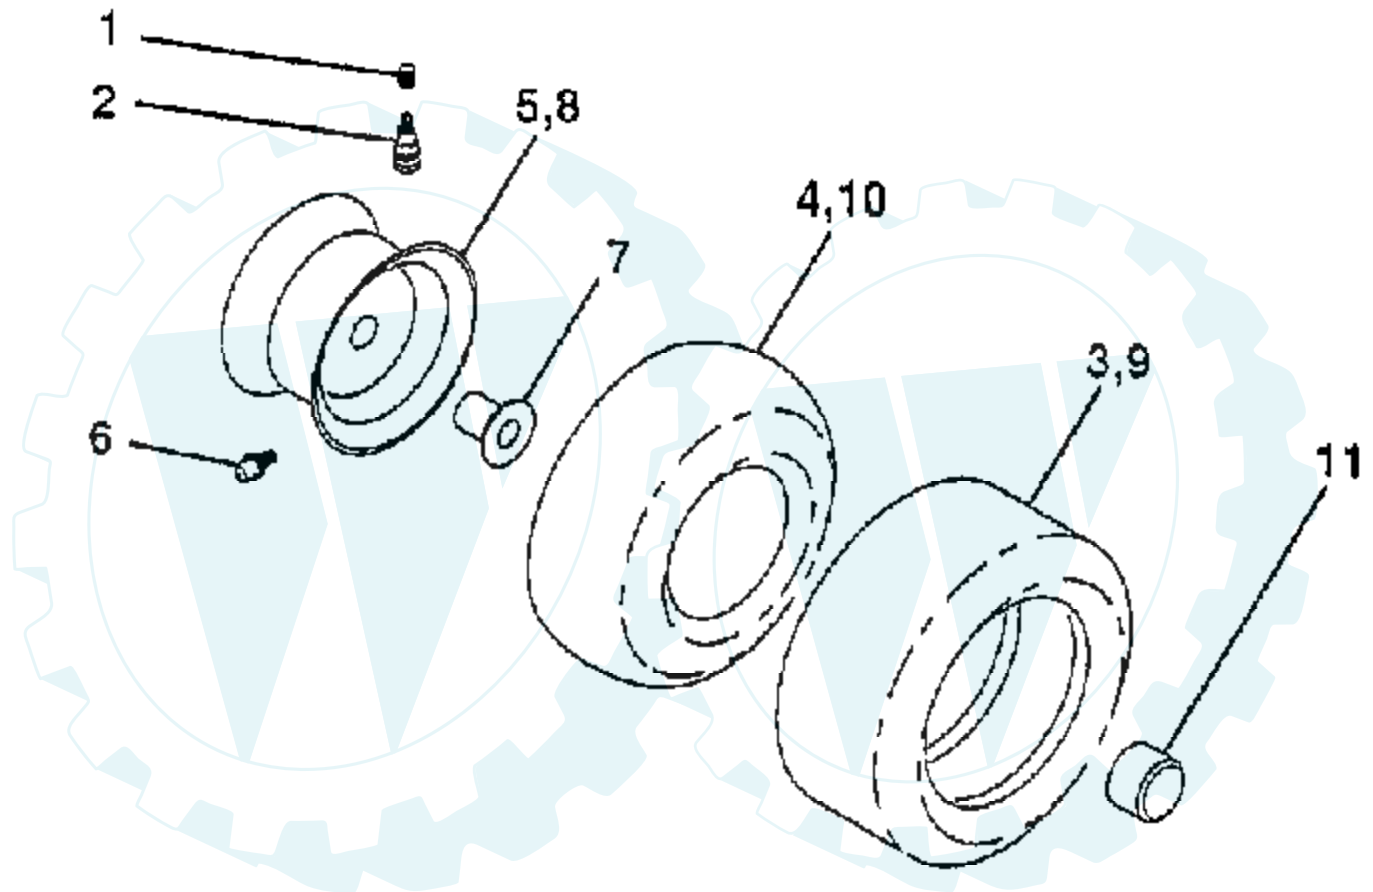

## STEERING

Ref #	Part Number	Qty	Description
1	133741		SUB= 150547
2	154427		AXLE ASM
3	154422		SUB= 156483
4	154423		SUB= 157473
5	6266H		WASHER .T
6	121748X		WASHER
7	19272016		WASHER
8	12000029		RING
9	3366R		COL. SRTG. BEAR.
10	156438		DRAGLINK-STAMPED
11	10040600		LOCKWASHER
13	154779		BEARING AXLE
15	73901000		"NUT-LOC,FLANGE LT"
17	156545		SHAFT ASSM STEERN
18	57079		THRUST WASHER
19	124035X		SUPPORT.SHAFT
20	126684X		SUB= 532126684
22	71200410		SCREW HEX SOC1/4-
23	127501		SUB= 918127501
25	154406		BRKT-STEERING
26	126847X		BUSHING.DRAGLINK
27	136874		GEAR SECTOR
28	19131416		WASHER
29	17490612		SCREW
30	76020412		COTTER PIN
32	130465		TIE ROD
36	155099		BUSHING.STEERING
37	152927		"SCREW-TT,10-32 FL"
38	133742		ST WHL INSERT CAP
39	19133808		WASHER T
40	7810H		GRIPCO NUT
41	104820X		ADAPTER-WHEEL LT
42	124418X		"TUBE, STR SHAFT"
43	121749X		WASHER
46	121232X		CAP
47	6855M		ZERK M
62	156593		STEERING ASM KIT
65	154780		SPACER AXLE
66	154404		"BEARING-ARM,PITMA"
67	74781044		BOLT
68	154429		BRACE AXLE

## WHEELS & TIRES

**NOTE:** All component dimensions given in U S inches  
1 inch = 25.4 mm

Ref #	Part Number	Qty	Description
1	59192		VALVE CAP
2	65139		VALVE STEM LT
3	124157X		SUB= 122073X
4	59904		TUBE.5.3/4.5/6
5	106732X427		"RIM ASM 6" FRT"
6	278H		FITTING LT
7	9040H		"FLANGE, BEARING"
8	106108X427		"RIM AS 8" REAR"
9	123969X		TIRE.TS2.18X8.5
10	7152J		TUBE.18X9.5-8
11	104757X		HUB CAP
	144334		SEALANT.TIRE 10 OZ. TUBE