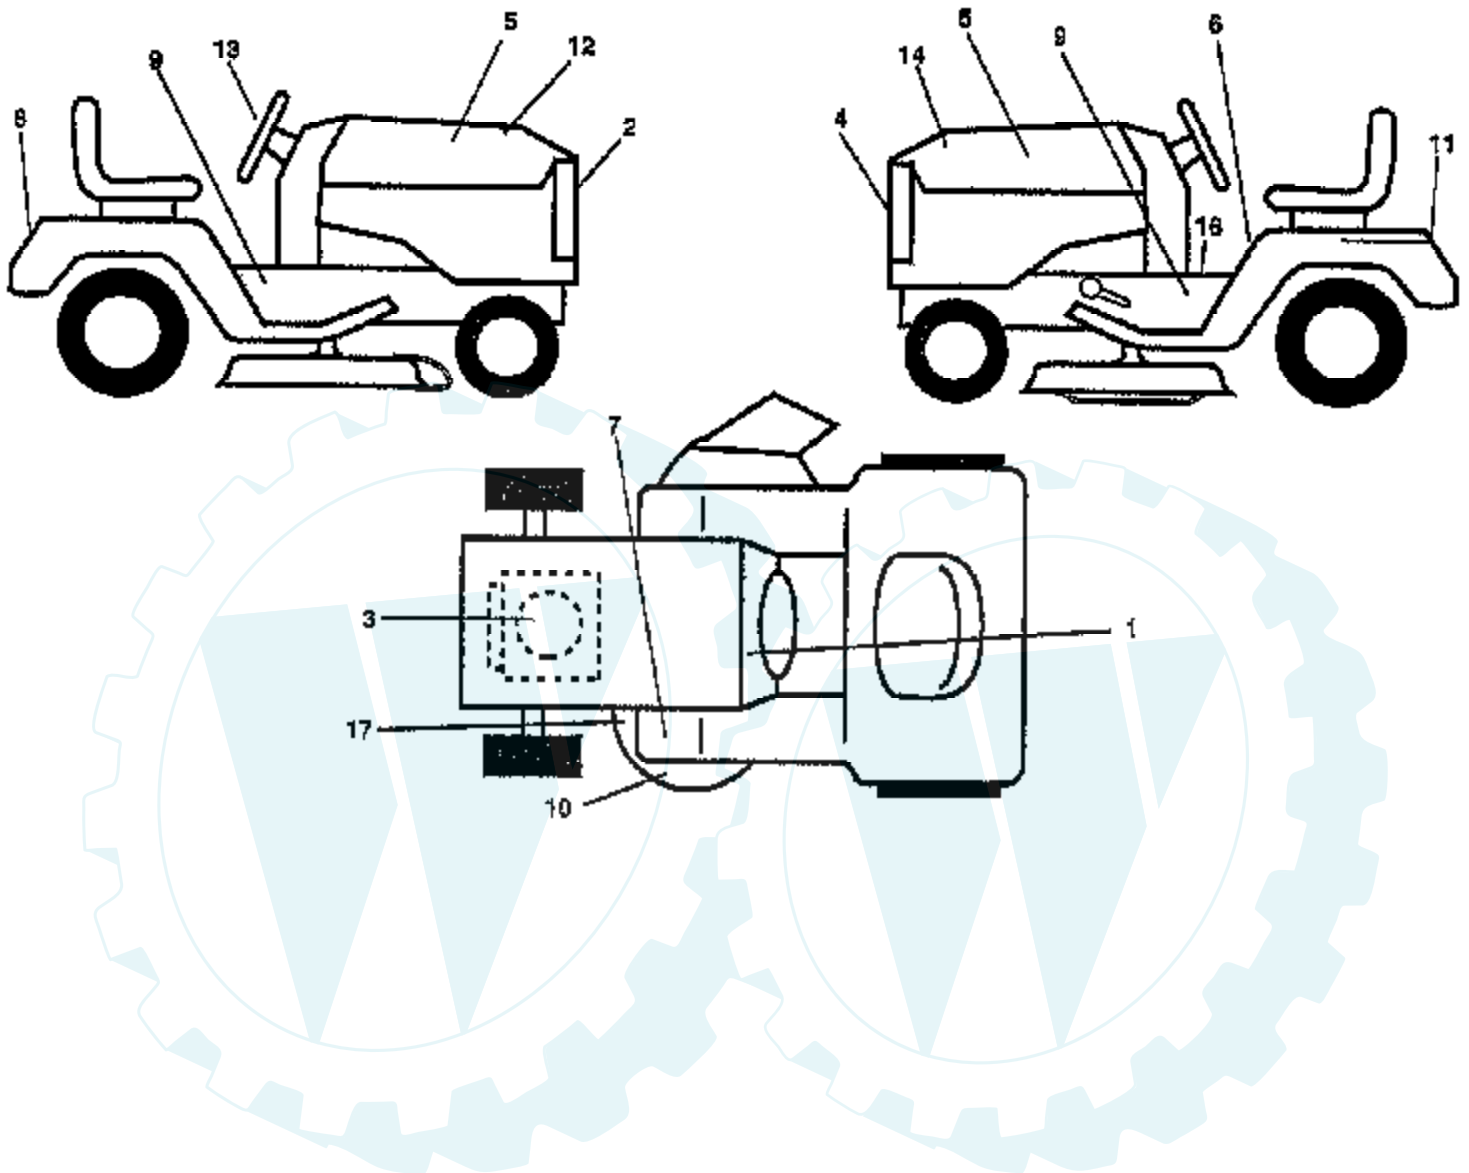

TRACTOR - - MODEL NUMBER CT14538D

DECALS

Ref #	Part Number	Qty	Description
1	156834		"DECAL-OPER,GEAR D"
2	132627		GRILL DECAL
3	272991		DECAL, ENGINE
4	129823		NLA
5	146644		DECAL.INS.HD.RALL
6	157002		"DECAL DANGER,FEND"
7	4900J		DECAL T
8	132628		FENDER DECAL
9	127035		NLA
10	135013		NLA
11	145005		DECAL.BATRY.3-3908
12	141745		DECAL HOOD RH RLY
13	127075		"DECAL,STR WHL"
14	141746		DECAL HOOD LH RLY
16	140837		DECAL BRAK PARK
17	136832		DECAL
	138311		DECAL HANDLE LIFT
	158122		MANUAL.O.CT12T38A
	158716		MANUAL.P.CT14538D
	LSB42		SNOW THROWER
	LBD48		SNOW BLADE
	LC05		WHEEL WTS.
	CH11		TIRE CHAINS
	MK380		KIT.MULCHER
	C38		GRASS CATCHER