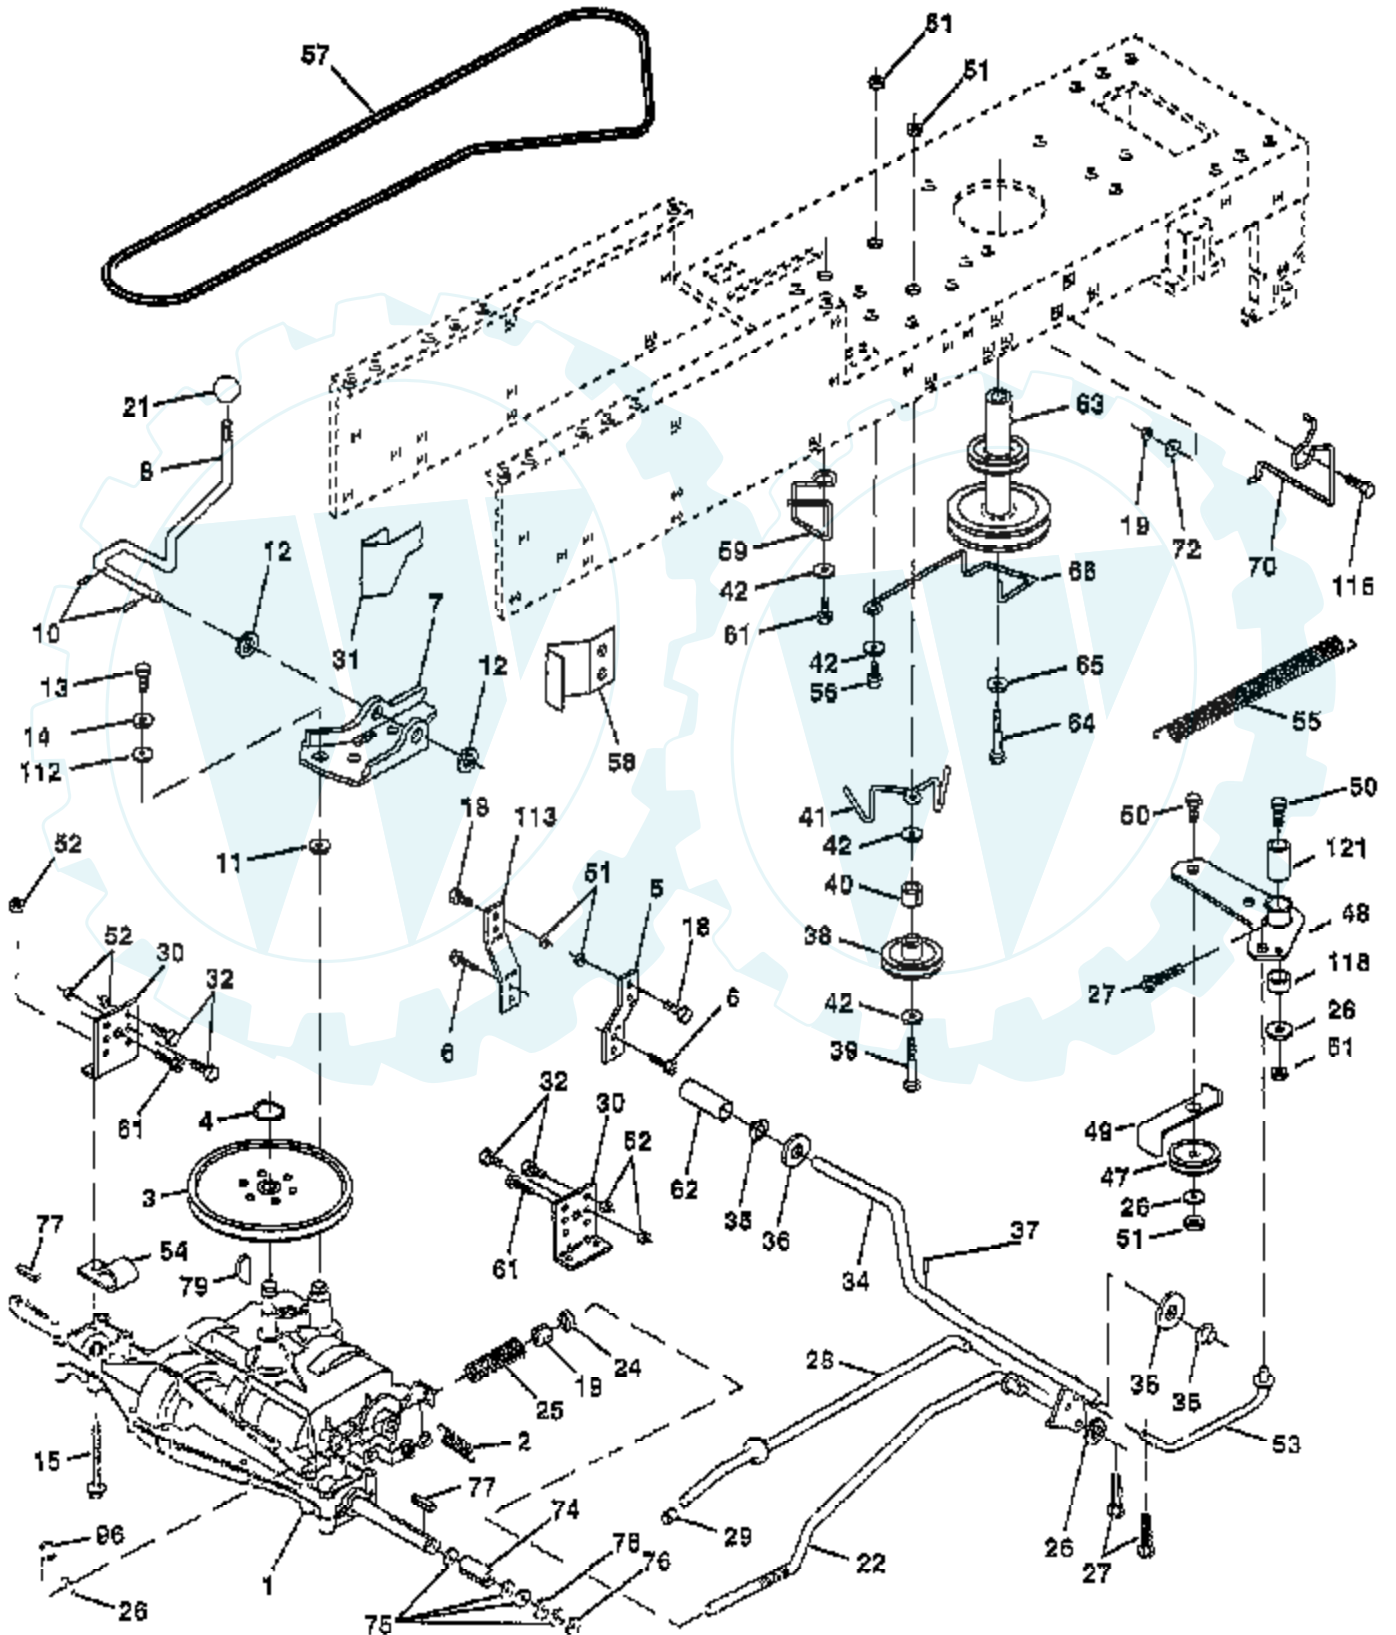

TRACTOR - - MODEL NUMBER CT14538D

DRIVE

Ref #	Part Number	Qty	Description
1	930-055		TRANSAXLE, PEERLESS
2	146682		SPRING.BRAKE.RETU
3	123666X		PULLEY TRANS
4	12000028		SUB= 2267J
5	121520X		STRAP TORQUE
6	17490512		SCREW
7	130802		SUB= 162240
8	131679		SHIFT ROD
10	76020416		PIN COTTER 1/8
11	105701X		WASH-SHFT PLT LT
12	19151216		WASHER
13	74550412		BOLT.1/4-28.W/PAT
14	10040400		LOCKWASHER
15	74490544		BOLT.HX.FLG.5/16
18	74780616		BOLT
19	73800600		NUT
21	106933X		KNOB T (1/2-HOLE)
22	130804		BRAKE ROD
24	73350600		NUT
25	106888X		SPRING ROD LT
26	19131316		WASHER
27	76020412		COTTER PIN
28	145204		ROD.BRAKE.PARK.LT
29	71673		PLUNGER CAP T
30	130807		TRANSAXLE MTG BKT
31	127275X		"KEEPER,BELT LH T"
32	74760512		BOLT
34	155071		SHAFT ASM-PEDAL F
35	120183X		NYLON BEARING
36	19211616		WASHER LT
37	1572H		SUB= 2882J
38	123674X		PULLEY.IDLER.FLAT
39	74760644		BOLT
40	4470J		SPACER T
41	154777		SUB= 165692
42	19131312		WASHER
47	127783		SUB= 139245
48	154604		BELLCRANK ASM
49	123205X		RETAIN BELT
50	74760624		SUB= 74930624
51	73680600		SUB= 73690600
52	73680500		SUB= 73690500
53	105710X		"LINK, CLUTCH T"
54	2751R		CLIP T
55	105709X		"SPRING, RETURN LT"
56	74760620		SUB= 74780620
57	130801		SUB= 138255
58	127274X		"KEEPER,BELT RH T"
59	140312		KEEPER BELT CNTSP
61	17490612		SCREW
62	8883R		PEDAL COVER T
63	140186		PULLEY.ENGINE
64	71170764		BOLT
65	10040700		LOCKWASHER
66	154778		KEEPER-BELT
70	134683		KEEPER BELT ENG
72	19132012		WASHER
74	137057		SPACER AXLE