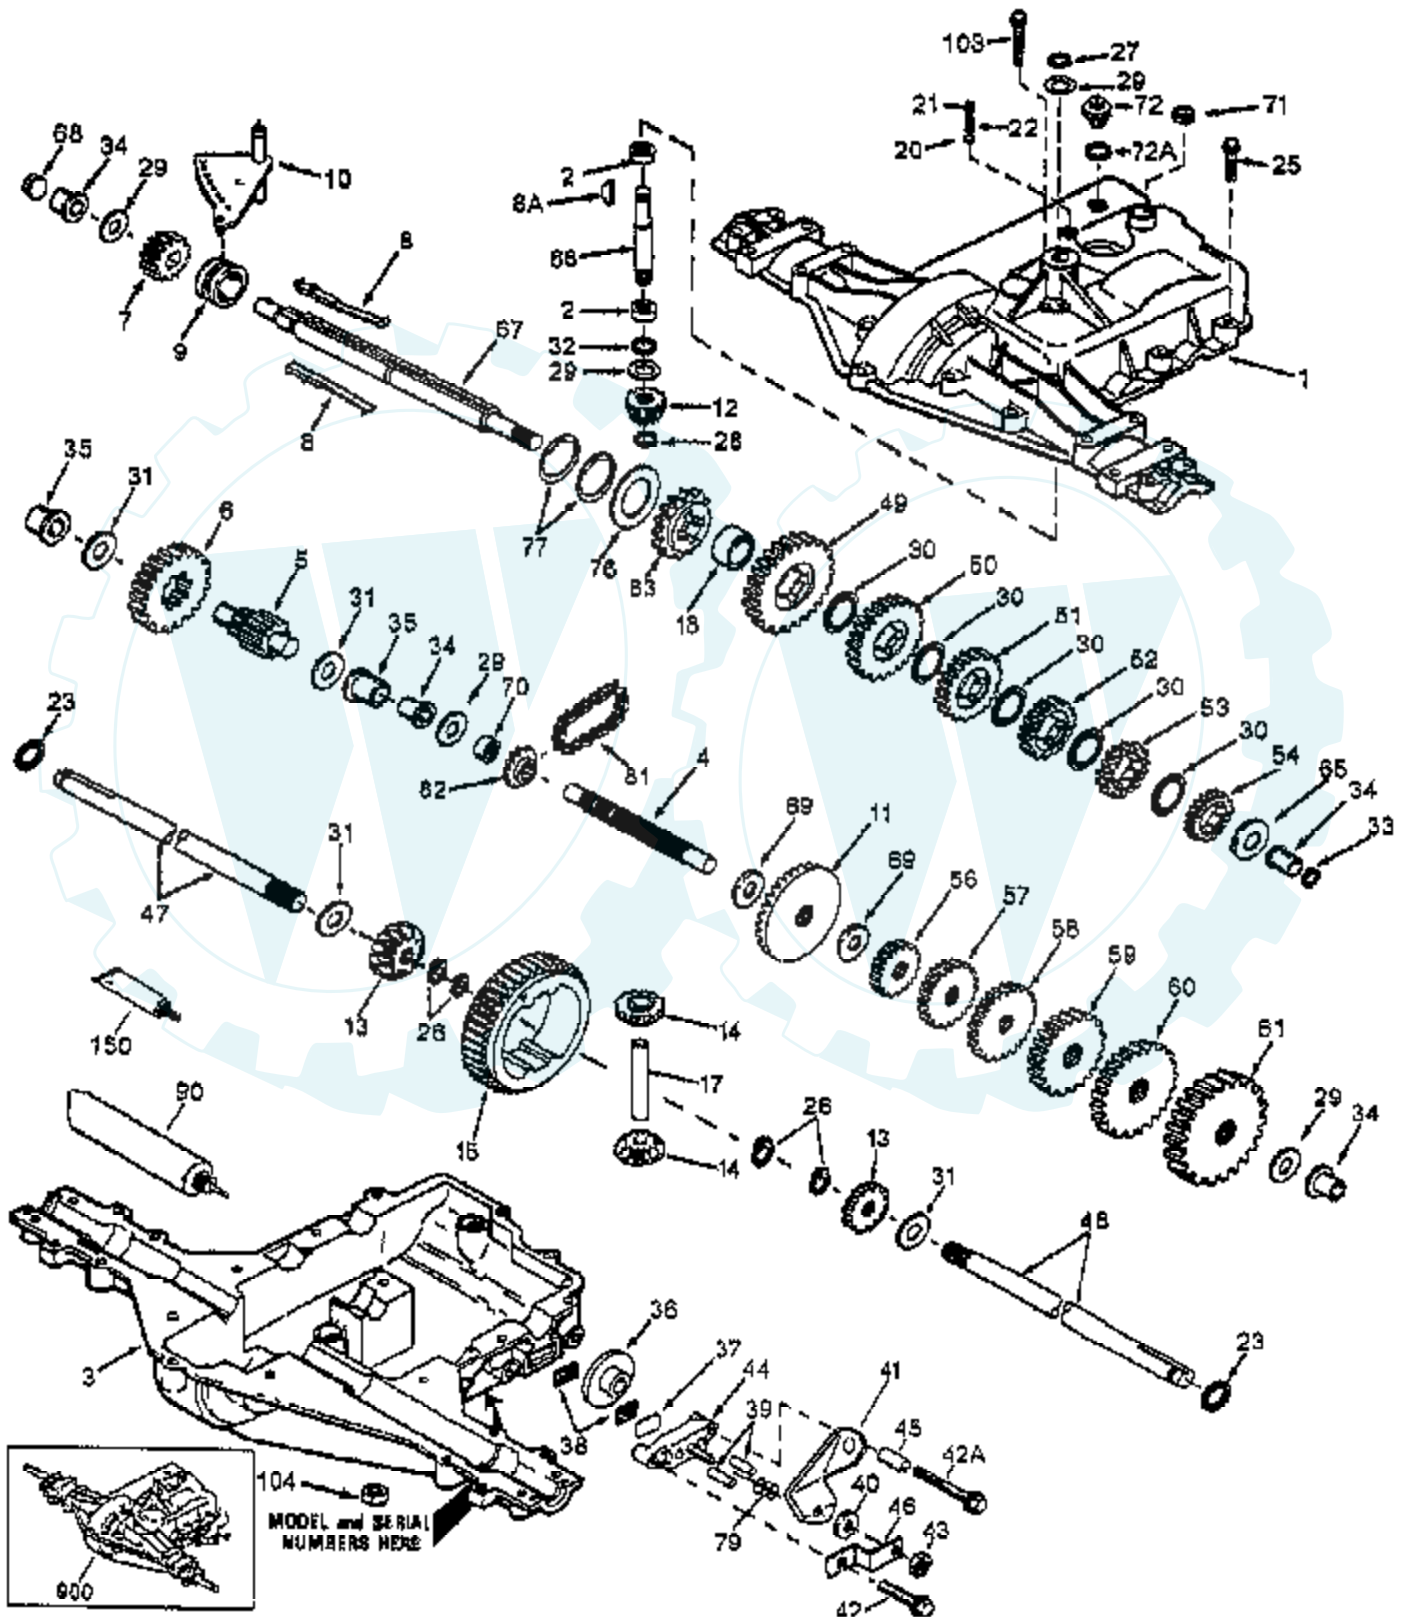

TRACTOR -- MODEL NUMBER CT14538D

PEERLESS TRANSAXLE -- MODEL NUMBER 930-055A

Ref #	Part Number	Qty	Description
1	772108A		TRANSAXLE COVER
2	780086		BEARING, NEEDLE
3	770102A		TRANSAXLE CASE
4	776260		SHAFT, COUNTER
5	776219B		OUTPUT SHAFT AND PINION
6	778139		GEAR, OUTPUT
7	778136		GEAR, SPUR, 15 TEETH
8	792136A		SHIFT KEY
8A	792047		KEY, WOODRUFF
9	784352		COLLAR, SHIFTER
10	784355		ROD & FORK ASSY, SHIFT
11	778229		GEAR, BEVEL, 42 TEETH
12	778113A		BEVEL PINION, INPUT
13	778221		GEAR, BEVEL
14	778068		GEAR, BEVEL, PINION
15	778260		GEAR, RING
17	786139		PIN, DRIVE
18	786102		SPACER, NEUTRAL
20	792077		BALL STEEL, 5/16" DIA.
21	792078		SCREW, 3/8-16 X 3/8"
22	792079		SPRING
23	788061		RING, SEAL
25	792073		SCREW, 1/4-20 X 1-1/4
26	792125		RING RETAINER
27	792035		RING, RETAINER
28	788040		RETAINING RING
29	780072		WASHER THRUST
30	780108		WASHER THRUST
31	780001		WASHER
32	792001		"O" RING
33	788095		SEAL, SQUARE CUT
34	780105A		BUSHING, FLANGED
35	780118A		BUSHING, FLANGED
36	790003		DISK, BRAKE
37	790007		PLATE BRAKE PAD
38	799021		BRAKE PAD
39	786026		PIN DOWEL
40	792076A		WASHER
41	790079		BRAKE LEVER
42	792073		SCREW, 1/4-20 X 1-1/4
42A	792085A		SCREW, 1/4-20 X 2-1/4
43	792075		LOCKNUT 5/16-24
44	790025		HOLDER BRAKE PAD
45	786066		SPACER
46	786086		BRKT BRAKE LEVER
47	774690		AXLE
48	774691		AXLE
49	778215		GEAR, SPUR, 37 TEETH
50	778125		GEAR, SPUR, 35 TEETH
51	778124A		GEAR, SPUR, 30 TEETH
52	778123A		GEAR, SPUR, 25 TEETH
53	778122A		GEAR, SPUR, 22 TEETH
54	778273		GEAR, SPUR, 19T
56	778230		GEAR, SPUR, 12 TEETH
57	778151		GEAR, SPUR, 15 TEETH
58	778126A		GEAR, SPUR, 20 TEETH
59	778127A		GEAR, SPUR, 25 TEETH
60	778128A		GEAR, SPUR, 28 TEETH