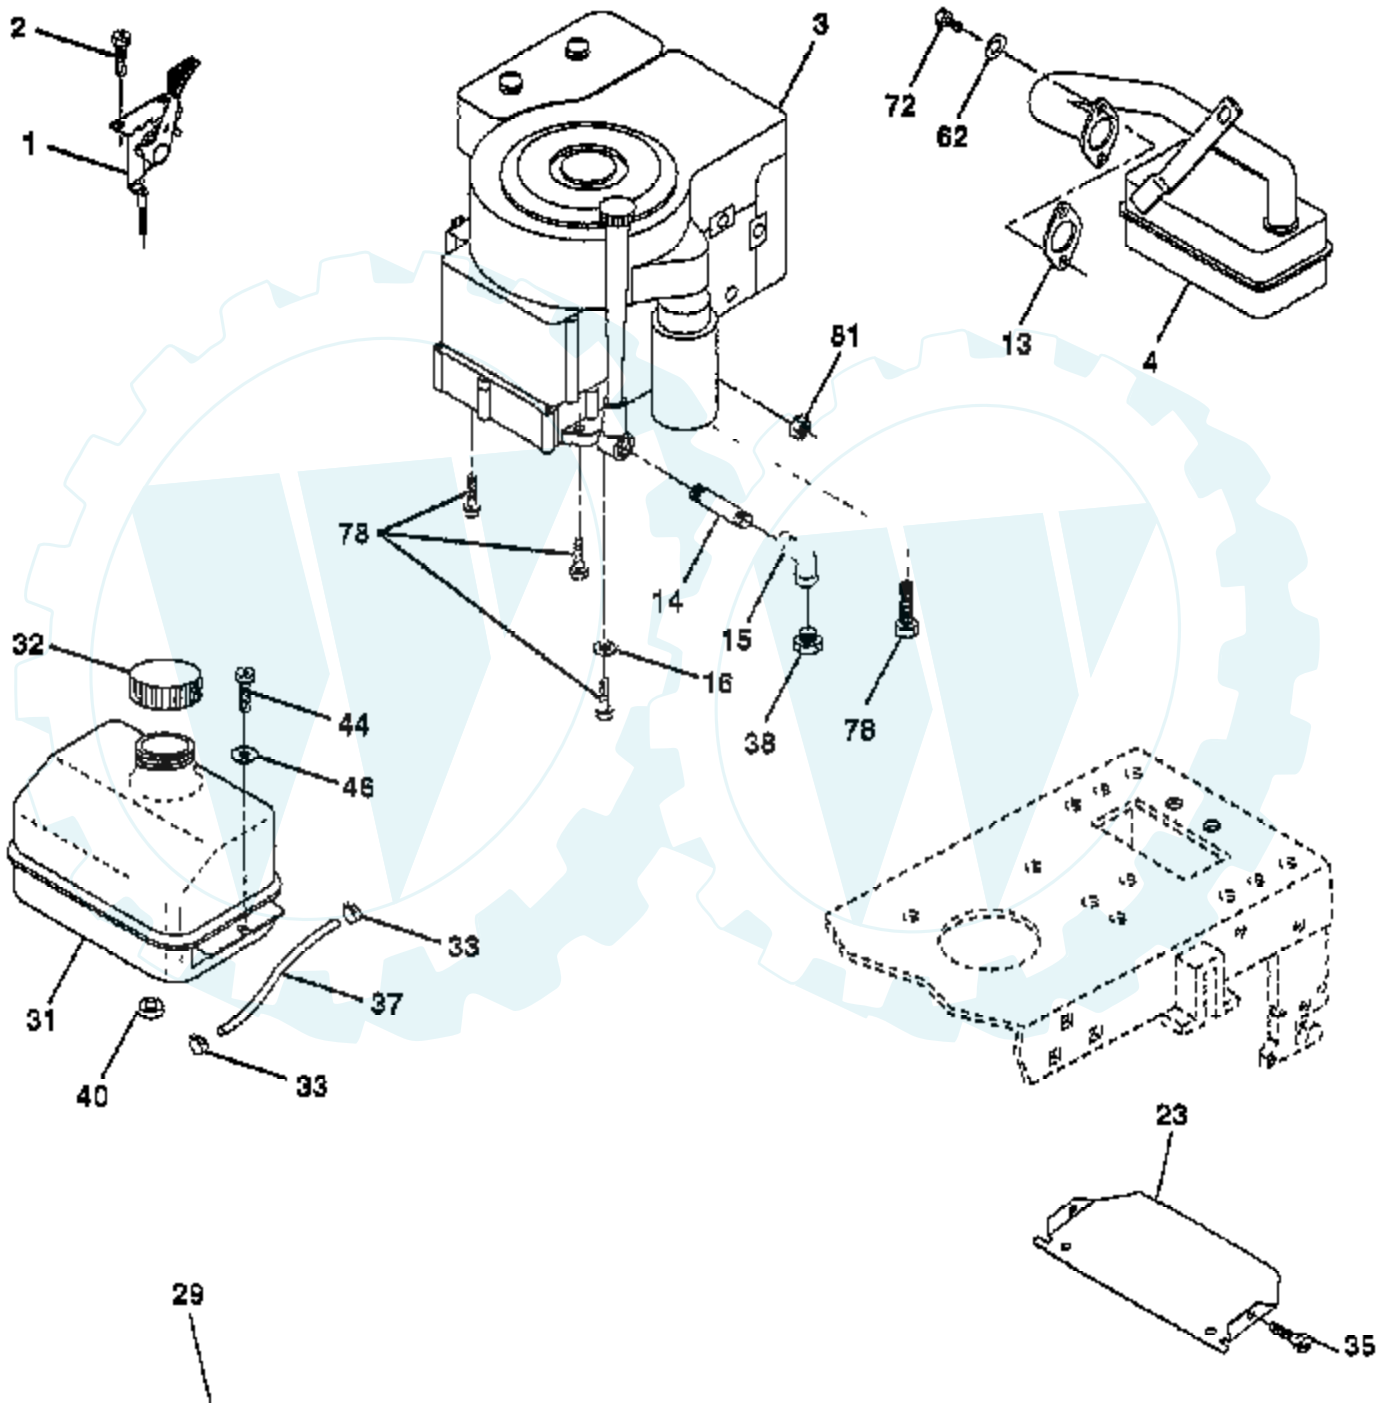

TRACTOR -- MODEL NUMBER CT14538D

ENGINE

OPTIONAL EQUIPMENT
Spark Arrester

Ref #	Part Number	Qty	Description
1	132771		THROTTLE CONTROL
2	17720410		SCREW LT
3	287707		ENGINE B&S
4	137352		MUFFLER
13	272293		GASKET ENG 1 313 LD TIN PLATED
14	13280324		PIPE NIPPLE
15	13200300		ELBOW
16	11050600		LOCKWASHER
23	156123		SHIELD-HEAT
29	137180		SUB= 532137180
31	109202X		TANK.FUEL.LT.
32	140527		CAP ASM FUEL
33	123487X		HOSE CLAMP
35	17490512		SCREW
37	137040		LINE FUEL
38			REFER TO IMAGE
40	124028X		SUB= 532124028
44	17490412		SCREW HEX CRT
46	19091416		WASHER
62	10040500		LOCKWASHER
78	17490620		SCREW
81	128861		NUT
72	71070512		SCREW