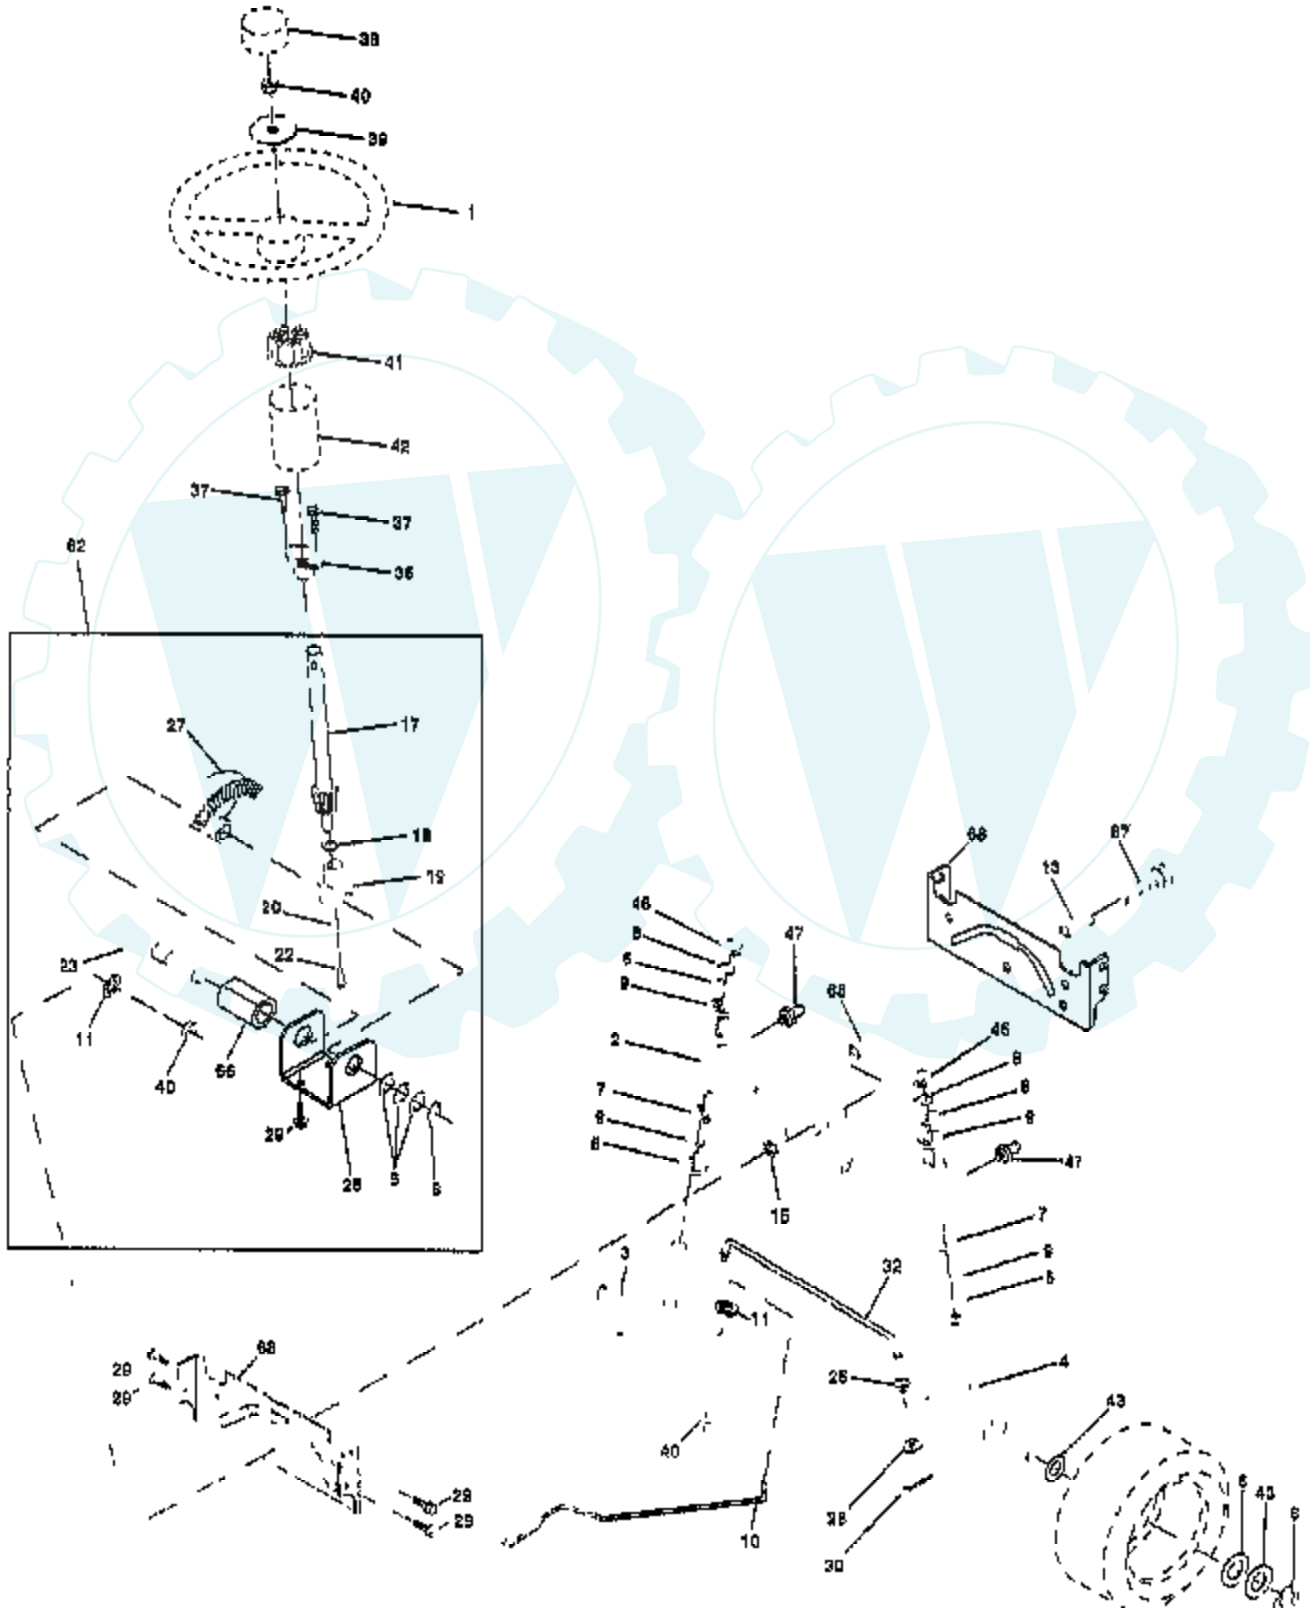

TRACTOR -- MODEL NUMBER CT14538D

STEERING

Ref #	Part Number	Qty	Description
1	133741		SUB= 150547
2	154427		AXLE ASM
3	154422		SUB= 156483
4	154423		SUB= 157473
5	6266H		WASHER .T
6	121748X		WASHER
7	19272016		WASHER
8	12000029		RING
9	3366R		COL. SRTG. BEAR.
10	156438		DRAGLINK-STAMPED
11	10040600		LOCKWASHER
13	154779		BEARING AXLE
15	73901000		"NUT-LOC,FLANGE LT"
17	156545		SHAFT ASSM STEERN
18	57079		THRUST WASHER
19	124035X		SUPPORT.SHAFT
20	126684X		SUB= 532126684
22	71200410		SCREW HEX SOC1/4-
23	127501		SUB= 918127501
25	154406		BRKT-STEERING
26	126847X		BUSHING.DRAGLINK
27	136874		GEAR SECTOR
28	19131416		WASHER
29	17490612		SCREW
30	76020412		COTTER PIN
32	130465		TIE ROD
36	155099		BUSHING.STEERING
37	152927		"SCREW-TT,10-32 FL"
38	133742		ST WHL INSERT CAP
39	19133808		WASHER T
40	7810H		GRIPCO NUT
41	104820X		ADAPTER-WHEEL LT
42	124418X		"TUBE, STR SHAFT"
43	121749X		WASHER
46	121232X		CAP
47	6855M		ZERK M
62	156593		STEERING ASM KIT
65	154780		SPACER AXLE
66	154404		"BEARING-ARM,PITMA"
67	74781044		BOLT
68	154429		BRACE AXLE