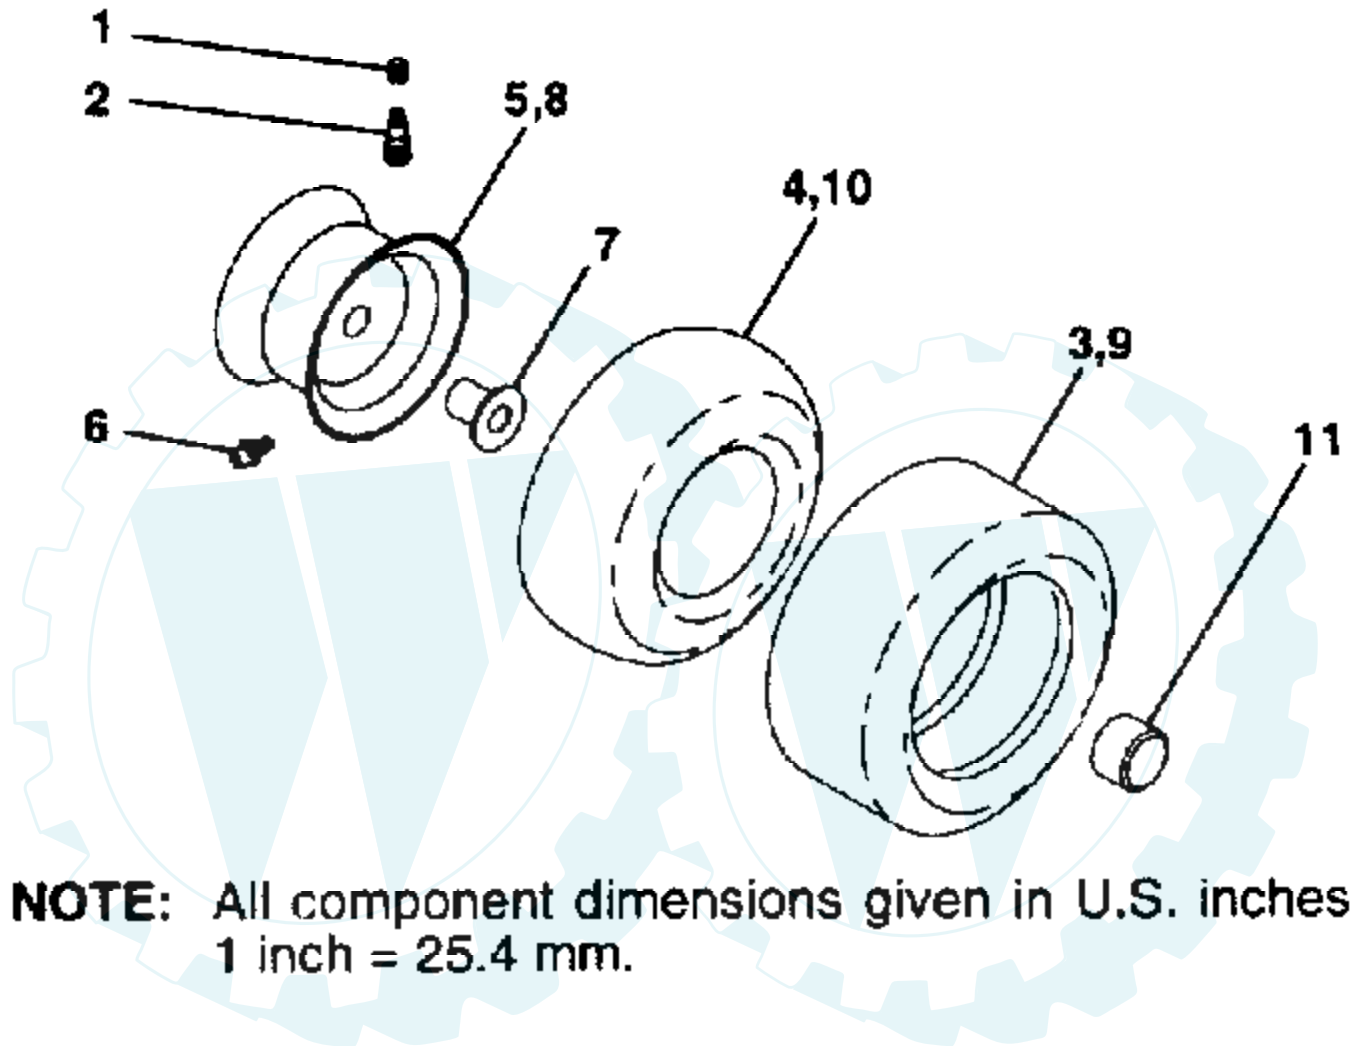

### MOWER LIFT

**NOTE:** All component dimensions given in U.S. inches - 1  
inch = 25.4 mm.

Ref #	Part Number	Qty	Description
1	136973		WIRE ASM
2	122507X		SUB= 145117
3	105767X		PIN-GROOVE LT
4	12000002		SUB= 2225J
5	19211621		WASHER
6	120183X		NYLON BEARING
7	109413X		GRIP
8	124526X		SUB= 125925X
10	122512X		SUB= 532122512
11	139865		SUB= 918139865
12	139866		SUB= 151140
13	4939M		SUB= 85902
15	127218		LINK.FRONT
16	73350800		NUT
17	130171		TRUNION
18	73800800		NUT.LK.W/WSH.1/2.
19	139868		ARM SUSP REAR
20	3146R		RETAINER.SPRING
31	140302		BEARING PVT LH
32	73540600		NUT.CROWNLOCK.3/8

## WHEELS & TIRES

**NOTE:** All component dimensions given in U.S. inches  
1 inch = 25.4 mm.

Ref #	Part Number	Qty	Description
1	59192		VALVE CAP
2	65139		VALVE STEM LT
3	124157X		SUB= 122073X
4	59904		TUBE.5.3/4.5/6
5	106732X427		"RIM ASM 6" FRT"
6	278H		FITTING LT
7	9040H		"FLANGE, BEARING"
8	106108X427		"RIM AS 8" REAR"
9	123969X		TIRE.TS2.18X8.5
10	7152J		TUBE.18X9.5-8
11	104757X		HUB CAP
	144334		SEALANT.TIRE 10 OZ. TUBE