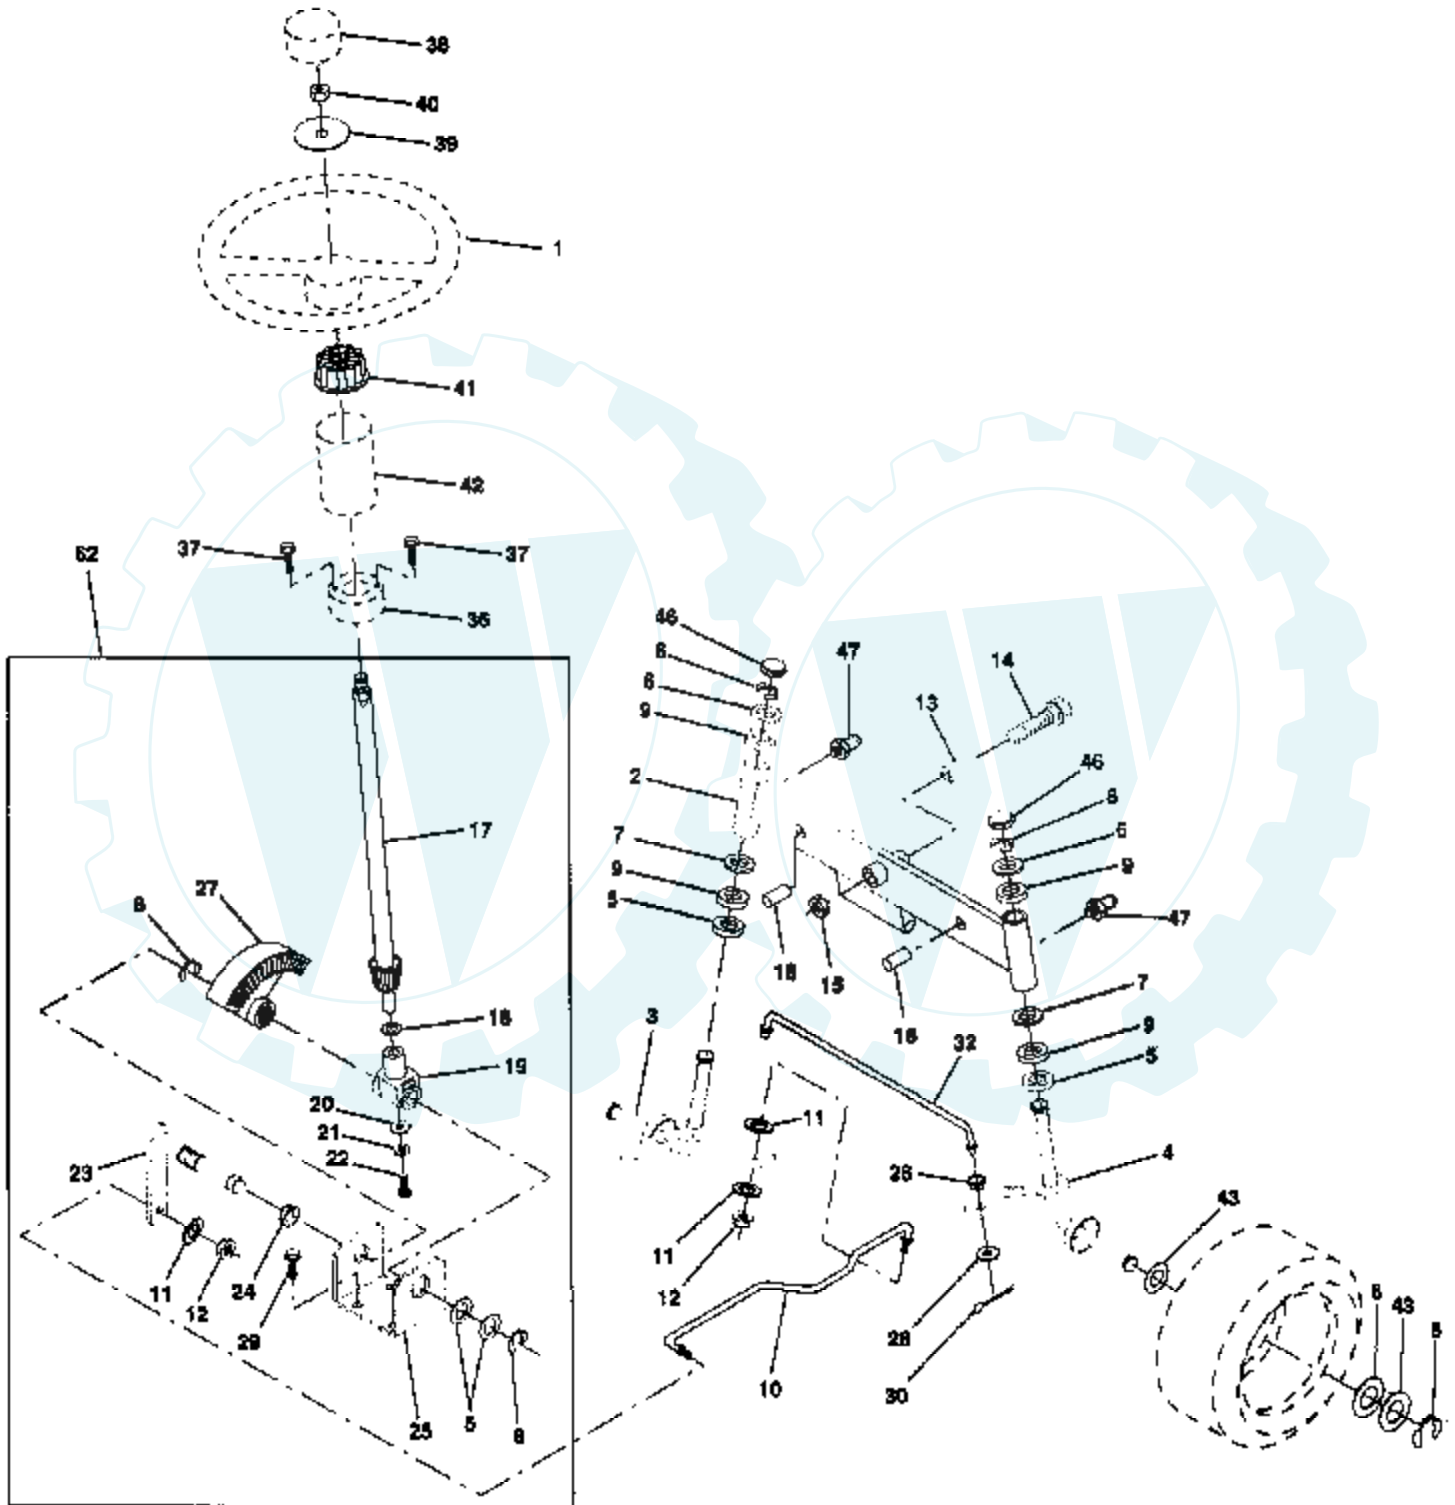

TRACTOR - - MODEL NUMBER CT14538B

STEERING

Ref #	Part Number	Qty	Description
1	133741		SUB= 150547
2	142033		AXLE ASM FRONT
3	135227		SPINDLE LH
4	135228		SPINDLE RH
5	6266H		WASHER .T
6	121748X		WASHER
7	19272016		WASHER
8	12000029		RING
9	3366R		COL. SRTG. BEAR.
10	130468		SUB= 532130468
11	10040600		LOCKWASHER
12	73610600		SUB= 7810H
13	110438X		BEARING
14	74011056		BOLT HEX 5/8-11
15	73901000		"NUT-LOC,FLANGE LT"
16	132624		AXLE PIN
17	132614		SHAFT ASM
18	57079		THRUST WASHER
19	124035X		SUPPORT.SHAFT
20	126684X		SUB= 532126684
21	10040400		LOCKWASHER
22	71100410		SCREW.SCKTHD.CAP
23	127501		SUB= 918127501
24	109816X		NYLINER T
25	124036X		"BRKT,STEERING"
26	126847X		BUSHING.DRAGLINK
27	136874		GEAR SECTOR
28	19131416		WASHER
29	17490612		SCREW
30	76020412		COTTER PIN
32	130465		TIE ROD
36	132196		SUB= 155106
37	17431008		SUB= 98000165
38	133742		ST WHL INSERT CAP
39	19133808		WASHER T
40	7810H		GRIPCO NUT
41	104820X		ADAPTER-WHEEL LT
42	124418X		"TUBE, STR SHAFT"
43	121749X		WASHER
46	121232X		CAP
47	6855M		ZERK M
62	149684		SUB= 156593