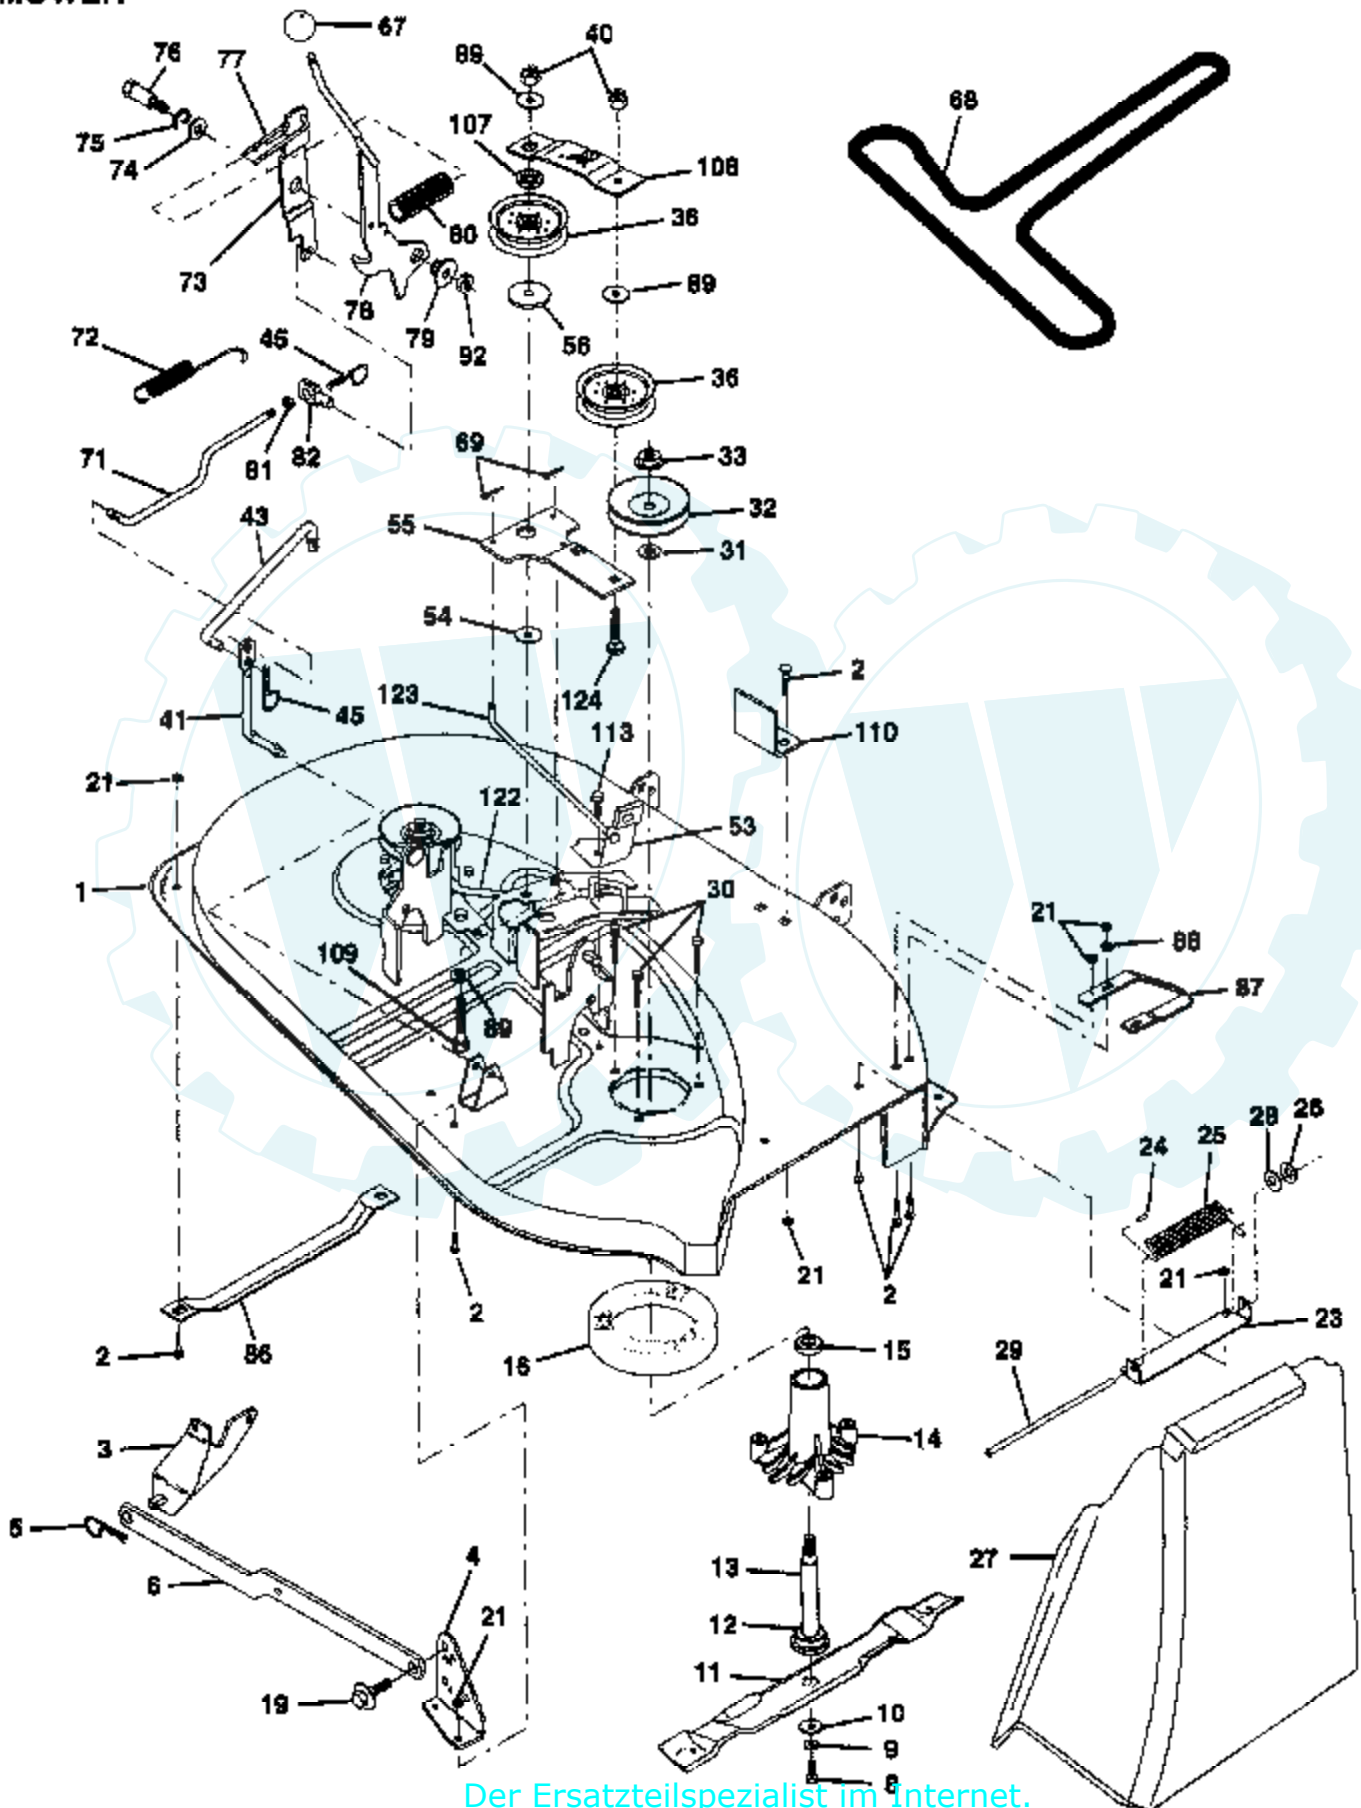

TRACTOR -- MODEL NUMBER CT14538B

MOWER

Ref #	Part Number	Qty	Description
1	142829		SUB= 145775
2	72140506		BOLT
3	138017		BRKT ASM SWAY BAR
4	138440		BRKT DECK SW BAR
5	4939M		SUB= 85902
6	130832		SUB= 130833
8	850857		BLADE BOLT
9	10030600		SUB= 10040600
10	140296		WASHER.HARD.BLADE
11	138497		"BLADE.38"" HIPERF"
12	129895		BEARING.BALL
13	137645		SUB= 137646
14	128774		HSG ASM MANDREL
15	110485X		BEARING
16	140329		STRIPPER RND MWR
19	132827		BOLT SHD 5/16-18
21	73680500		SUB= 73690500
23	137607		BRKT DEFLECTOR
24	105304X		CAP-SLEEVE LT
25	123713X		SPRING TORSION
26	110452X		NUT PUSH M
27	106736X		DEFLECTOR-SHLD T
28	19111016		WASHER
29	106735X		ROD-HINGE T
30	138776		SUB= 157722
31	129963		WASHER
32	153532		PULLEY.MANDREL.38
33	137226		NLA
36	131494		FLAT IDLER PULLEY
40	73680600		SUB= 73690600
41	133551		PIVOT ROD
43	133504		CLUTCH ROD SECOND
45	4497H		RETAINER M
53	130840		BRAKE ASM
54	133943		HARDENED WASHER
55	133840		IDLER ARM ASSY
56	122052X		SPACER RETAINER
67	106932X		KNOB T(3/8 HOLE)
68	144200		BELT.V.T-PATH
69	76020312		SUB= 3145
71	142427		ROD CLUTCH 38/42
72	131870		RETURN SPRING
73	127847		CLUTCH ARM SECOND
74	121748X		WASHER
75	12000029		RING
76	128903		SHOULDER BOLT
77	127845		SPRING KEEPER
78	140334		SUB= 154810
79	127498		BUSHING
80	128759		SUB= 918128759
81	73350600		NUT
82	142028		TRUNION ADJ
86	7631J		RUNNER-LH M
87	128772		RUNNER RH
88	19111216		WASHER M
89	19131612		WASHER GT
92	73800600		NUT
107	133502		RETAINER SPACER