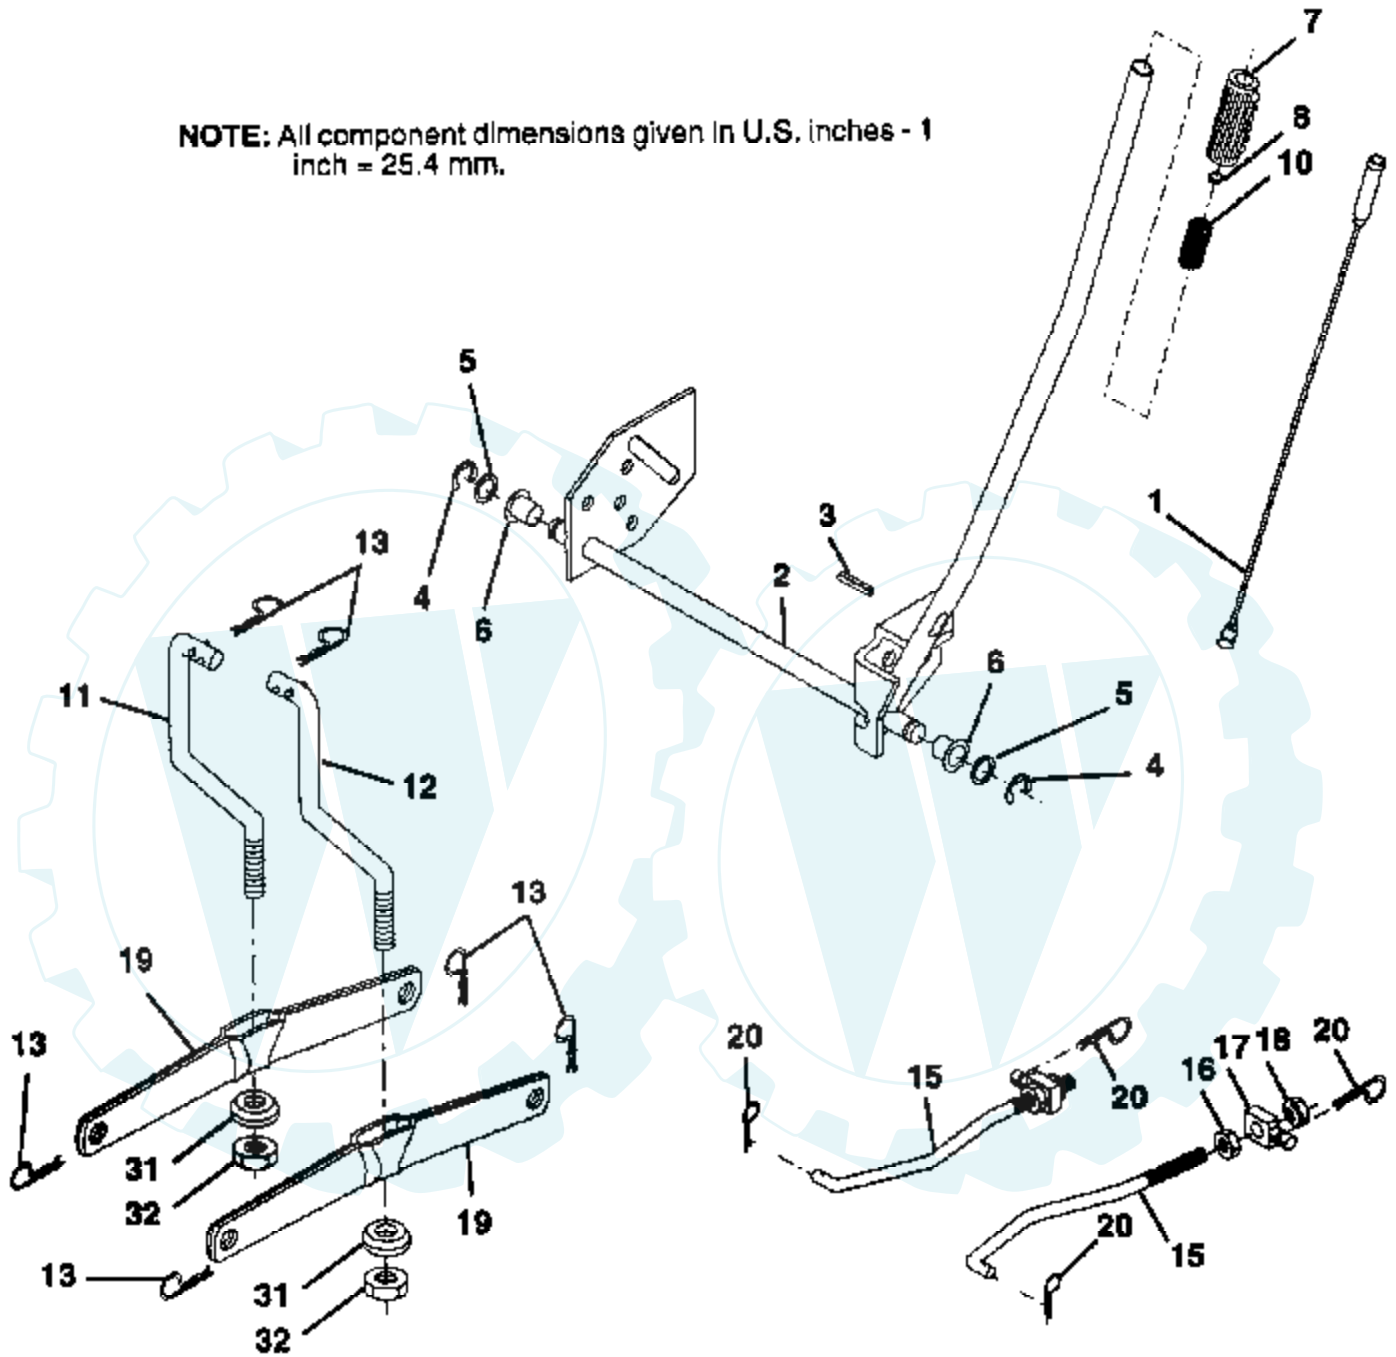

### MOWER LIFT

**NOTE:** All component dimensions given in U.S. inches - 1  
inch = 25.4 mm.

Ref #	Part Number	Qty	Description
1	136973		WIRE ASM
2	122507X		SUB= 145117
3	105767X		PIN-GROOVE LT
4	12000002		SUB= 2225J
5	19211621		WASHER
6	120183X		NYLON BEARING
7	109413X		GRIP
8	124526X		SUB= 125925X
10	122512X		SUB= 532122512
11	139865		SUB= 918139865
12	139866		SUB= 151140
13	4939M		SUB= 85902
15	127218		LINK.FRONT
16	73350800		NUT
17	130171		TRUNION
18	73800800		NUT.LK.W/WSH.1/2.
19	139868		ARM SUSP REAR
20	3146R		RETAINER.SPRING
31	140302		BEARING PVT LH
32	73540600		NUT.CROWNLOCK.3/8