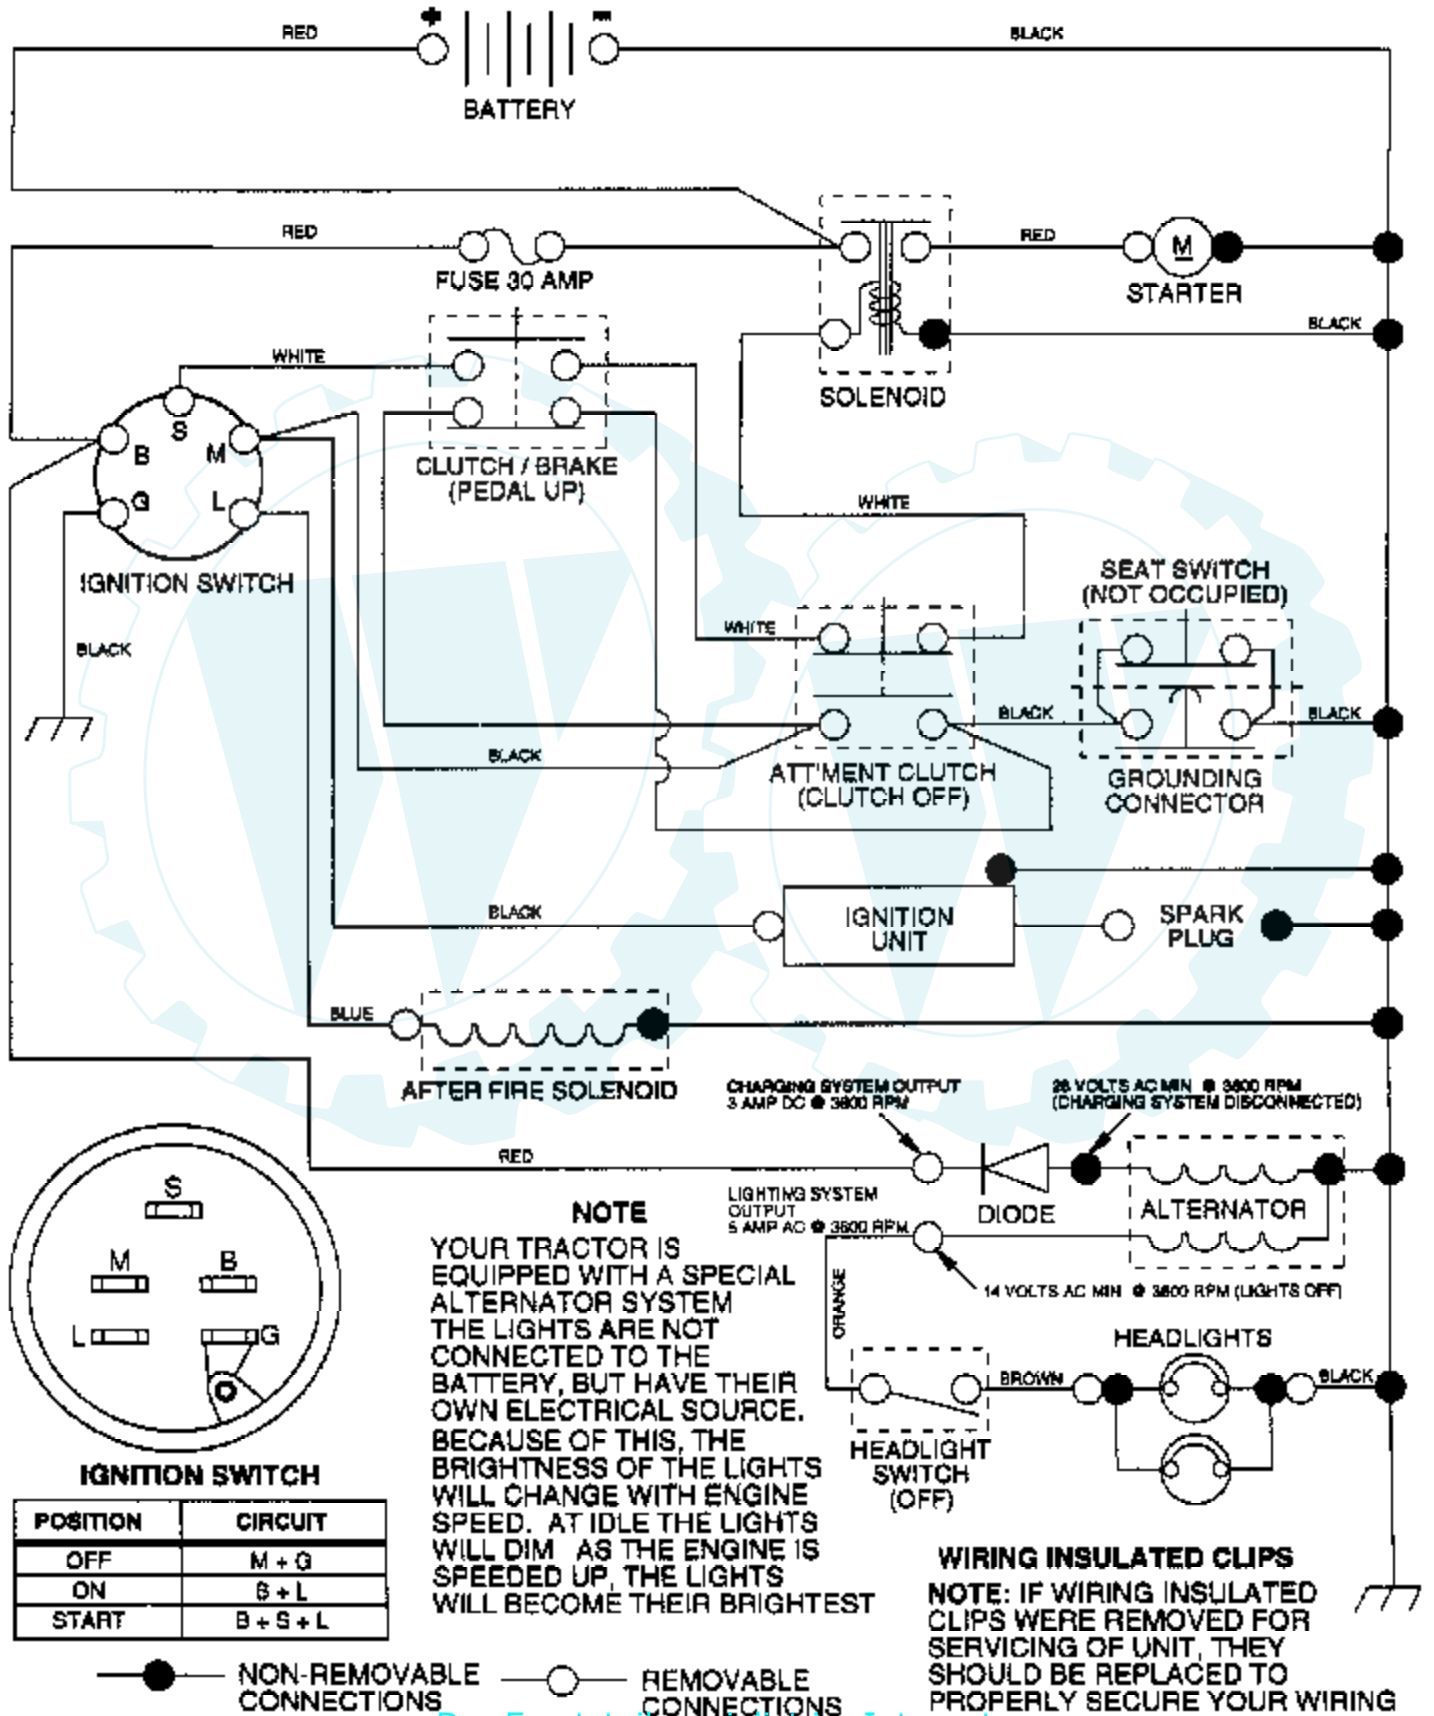

TRACTOR - - MODEL NUMBER CT14538B

SCHEMATIC