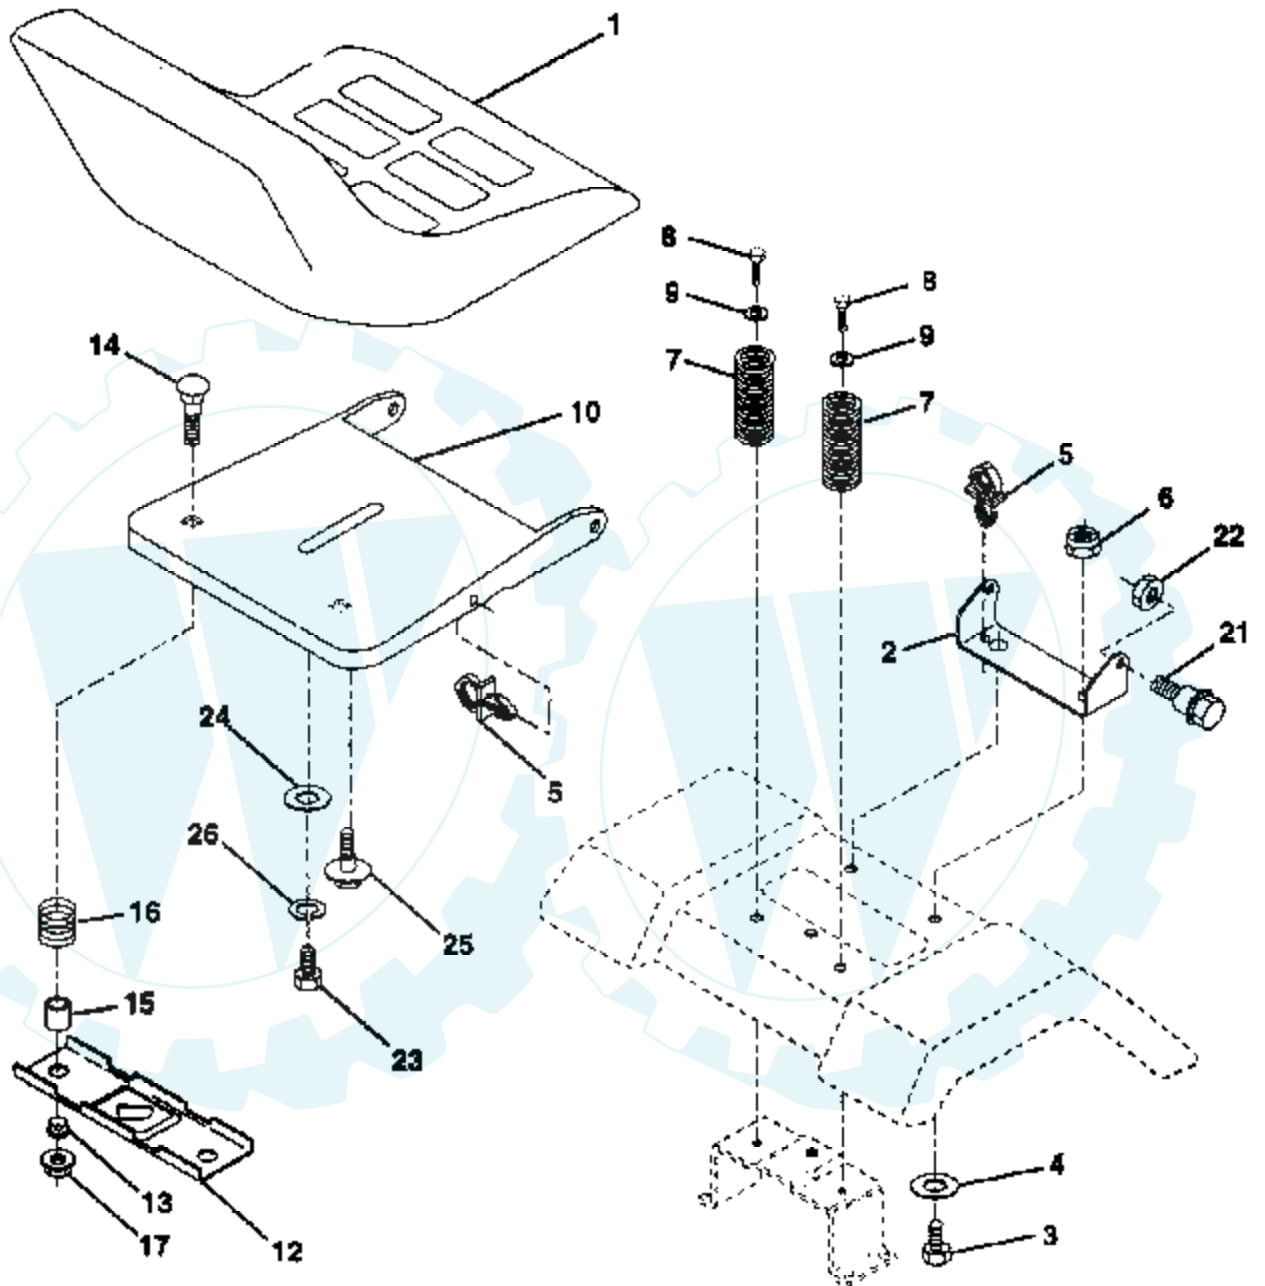

TRACTOR - - MODEL NUMBER CT14538B

SEAT ASSEMBLY

NOTE: All component dimensions given in U.S. Inches - 1
(inch = 25.4 mm.)

Ref #	Part Number	Qty	Description
1	127427		SUB= 140119
2	140551		BRACKET PVT SEAT
3	74760616		BOLT
4	19131610		WASHER PM
5	145006		CLIP.PUSH-IN.HING
6	73800600		NUT
7	124181X		SPRING COMPRESSIO
8	17490616		SCREW GTV
9	19131614		WASHER
10	140552		SUB= 155925
12	121246X		BRKT SWITCH
13	121248X		BUSHING
14	72050411		SUB= 872050411
15	134300		SPLIT SPACER
16	121250X		SPRING
17	123976X		SUB= 73900400
21	153236		"BOLT,SHOULDER"
22	73800500		NUT
23	74780814		BOLT
24	19171912		WASHER
25	127018X		"BOLT,SHOULDER"
26	10040800		LOCKWASHER