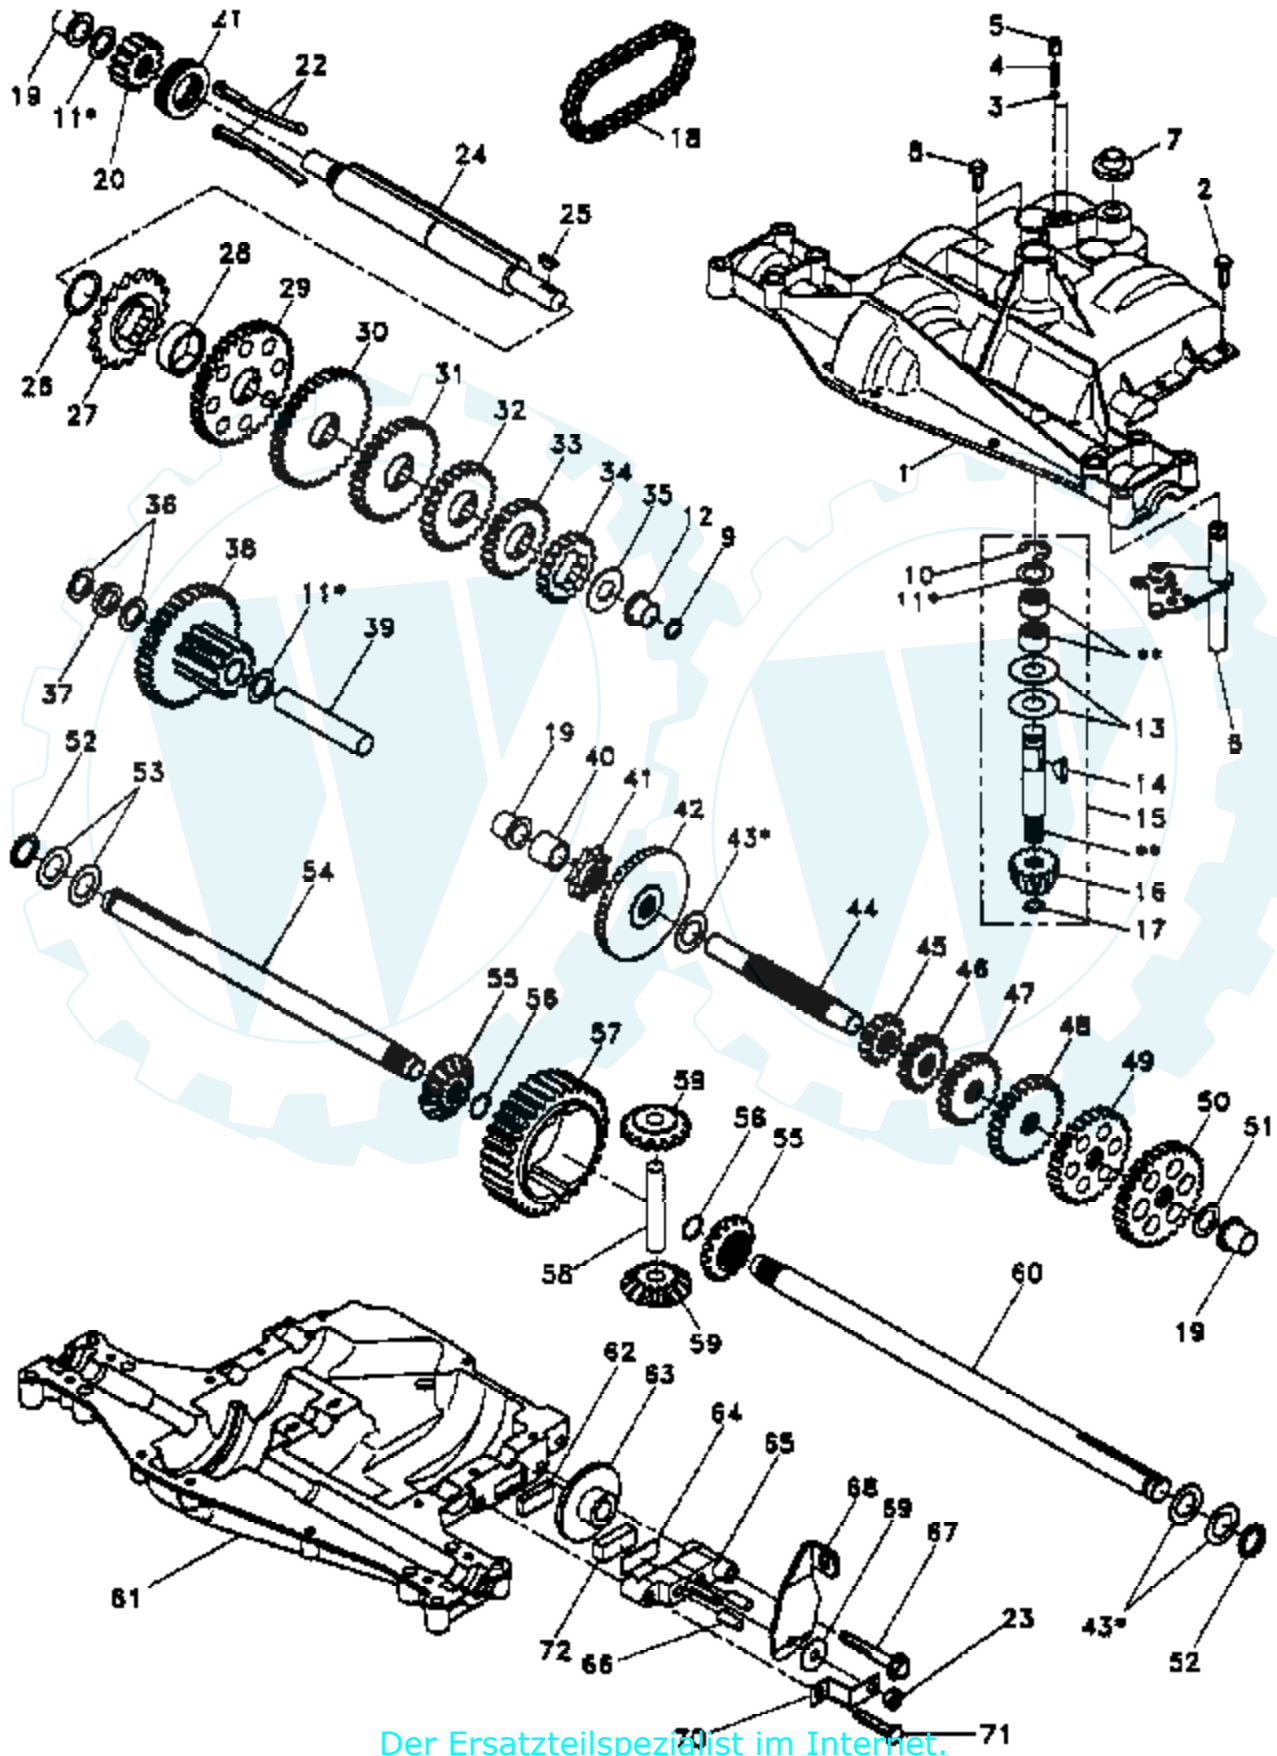

TRACTOR - - MODEL NUMBER CT14538B

DANA TRANSAXLE - - MODEL NUMBER 4360-79

Ref #	Part Number	Qty	Description
1	142671		HOUSING UPPER TRN
2	2274J		SUB= 74760412
3	134400		SUB= 68003
4	105904X		"SPRING, DETENT LT"
5	105905X		"SCREW, SET LT"
6	138235		KIT SHIFTER ASM
7	134399		SHIFTER BOOT
8	134791		SCREW TAP W/SEAL
9	138241		SQUARE RING
10	142672		SUB= 2225J
1	134793		ASM KIT SHIM 4689
12	142673		BEARING FLAN-DANA
13	120415X		WASHER T
14	142674		KEY WOODRUFF-DANA
15	138234		AS KIT INPUT SHFT
16	110078X		PINION 14T T
17	105909X		"RING,RETAINING LT"
18	105910X		"CHAIN,24 PTCH LT"
19	105911X		BEARING.FLNG.5510
20	142675		GEAR SPUR 14 TTH
21	138246		COLLAR CLUTCH
22	138236		ASM KIT CLTCH KEY
23	73810500		NUT.LOCK.5/16-24
24	142676		SHAFT INTERM DANA
25	2244J		WOODRUFF KEY
26	105916X		"RING,RETAINING LT"
27	120470X		SPROCKET 18T T
28	110070X		SPACER YT
29	142677		GEAR SPUR 37 TTH
30	142681		GEAR SPUR 35 TTH
31	120405X		SUB= 124644X
32	108980X		GEAR 25T LT
33	120406X		GEAR SPUR 22 TT
34	134796		SPUR GEAR 19T
35	105925X		"WASHER, PLAIN LT"
36	2232J		WASHER 025
37	108978X		SPACER
38	110079X		ASSM GEAR COMB
39	124639X		SHAFT IDLER
40	120472X		SPACER T
41	105928X		SPROCKET 9T LT
42	110084X		SUB= 167148
43	134394		ASM KIT SHIM
44	120473X		SHAFT T
45	142678		GEAR SPUR 12 TTH
46	142679		GEAR SPUR 15 TTH
47	120407X		SUB= 124641X
48	106589X		"GEAR, SPUR 25T LT"
49	120408X		GEAR 28T T
50	105937X		"GEAR, SPUR 31T LT"
51	2226J		WASHER 060
54	120474X		SUB= 154658
55	110081X		GEAR 15T T
56	105941X		"RING,RETAINING LT"
57	110071X		SUB= 120478X
58	120952X		SHAFT T
59	110082X		GEAR 1ST T
60	120475X		SUB= 154659