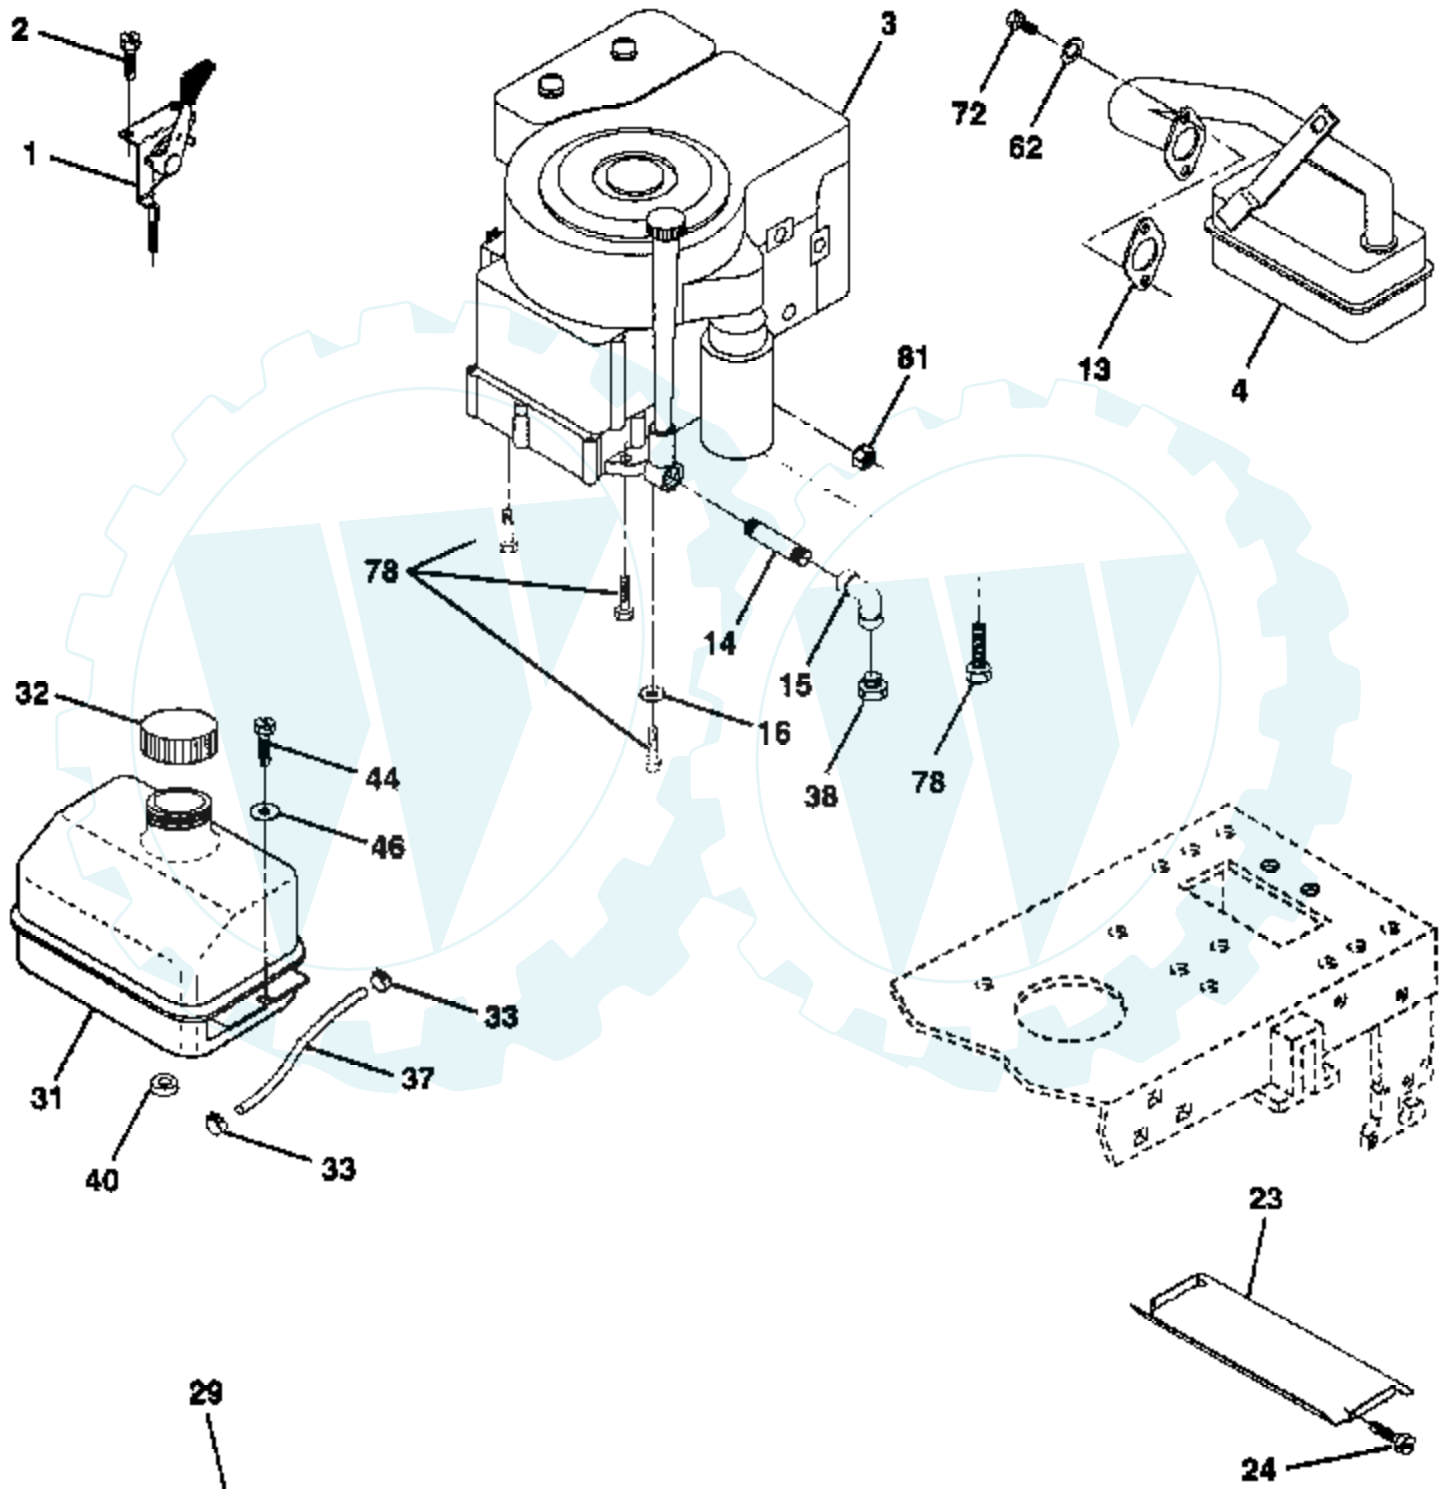

TRACTOR - - MODEL NUMBER CT14538B

ENGINE

OPTIONAL EQUIPMENT
Spark Arrester

Ref #	Part Number	Qty	Description
1	132771		THROTTLE CONTROL
2	17720410		SCREW LT
3			REFER TO IMAGE
4	137352		MUFFLER
13	272293		GASKET ENG 1 313 LD TIN PLATED
14	13280324		PIPE NIPPLE
15	13200300		ELBOW
16	11050600		LOCKWASHER
23	128953		HEAT SHIELD
24	17021008		SCREW
29	137180		SUB= 532137180
31	109202X		TANK.FUEL.LT.
32	140527		CAP ASM FUEL
33	123487X		HOSE CLAMP
37	137040		LINE FUEL
38			REFER TO IMAGE
40	124028X		SUB= 532124028
44	17490412		SCREW HEX CRT
46	19091416		WASHER
62	10040500		LOCKWASHER
72	71070512		SCREW
78	17490620		SCREW
81	128861		NUT