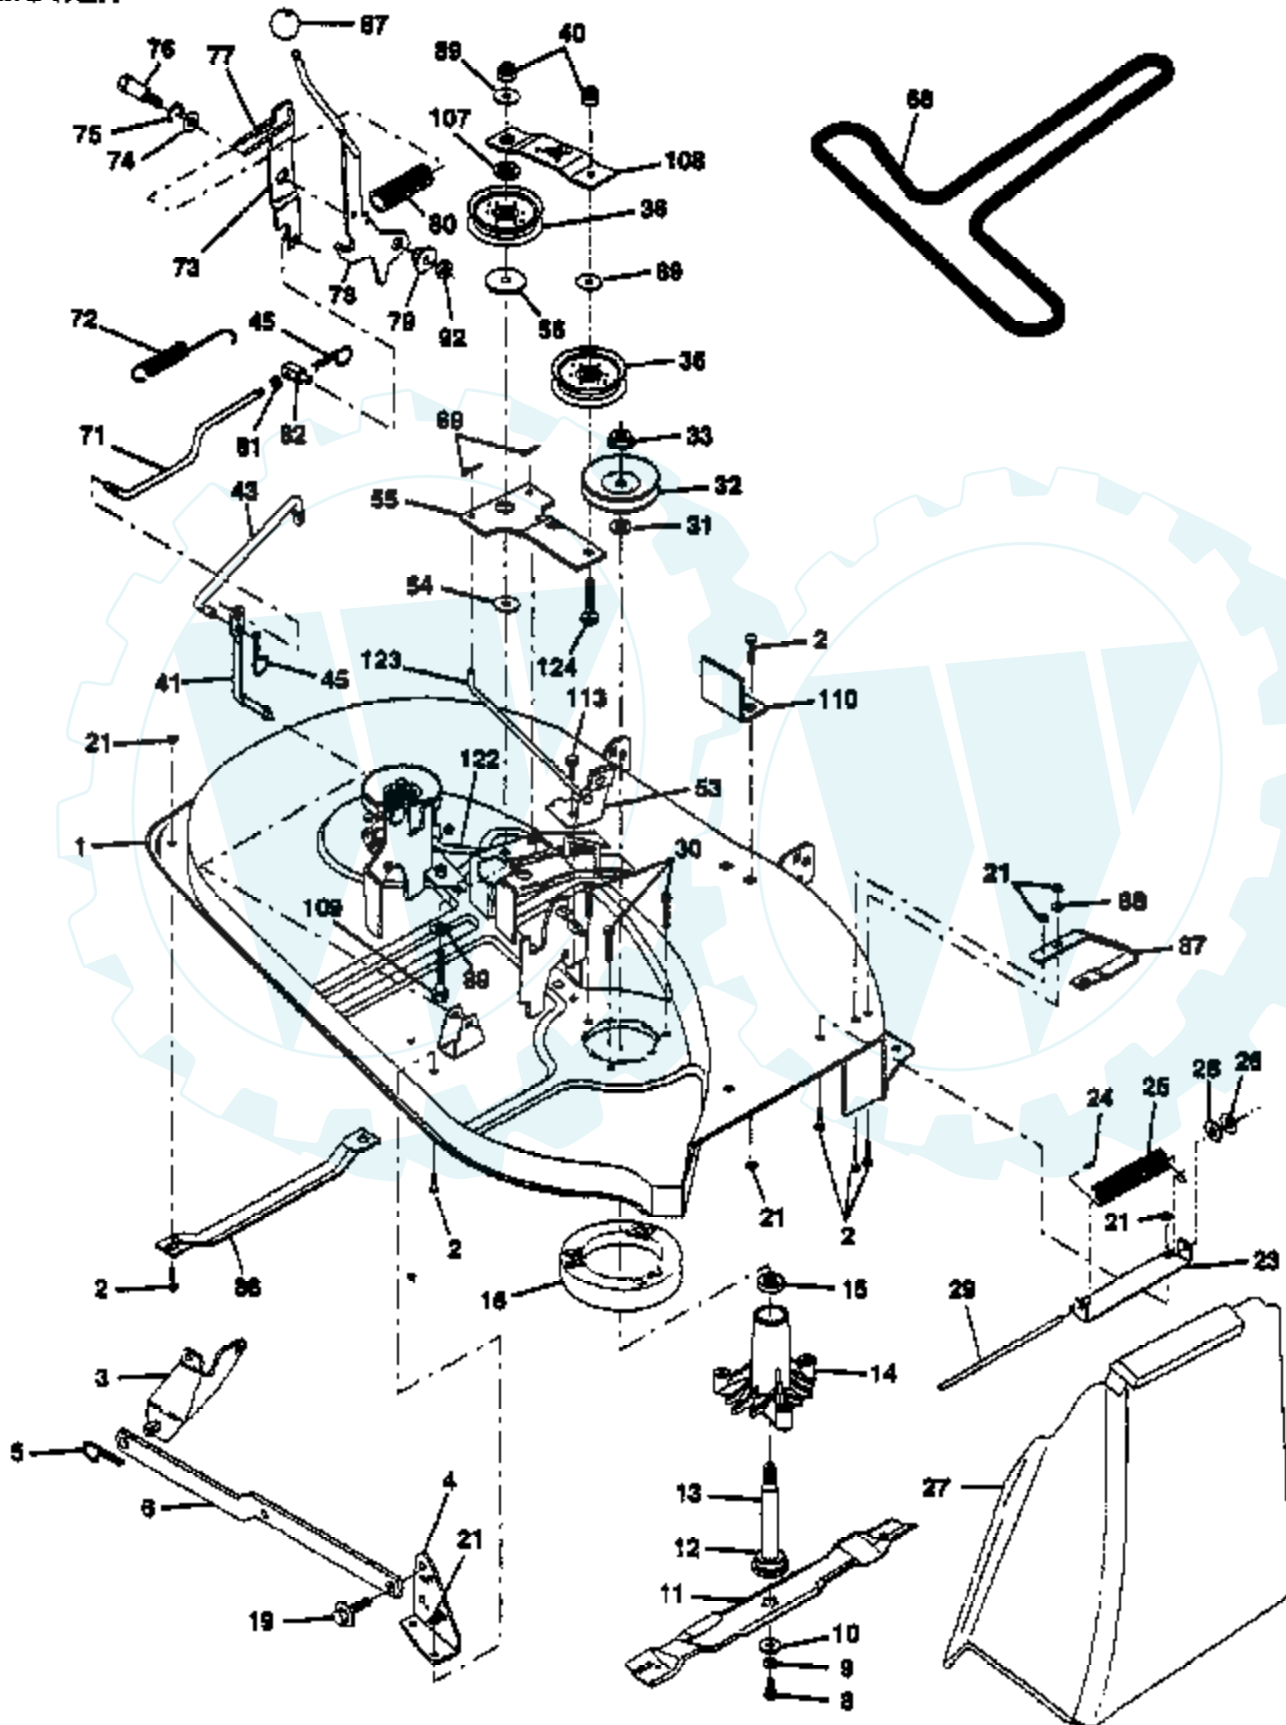

TRACTOR -- MODEL NUMBER CT14538A

MOWER

Ref #	Part Number	Qty	Description
1	142829		SUB= 145775
2	72140506		BOLT
3	138017		BRKT ASM SWAY BAR
4	138440		BRKT DECK SW BAR
5	4939M		SUB= 85902
6	130832		SUB= 130833
8	850857		BLADE BOLT
9	10030600		SUB= 10040600
10	140296		WASHER.HARD.BLADE
11	138497		"BLADE.38"" HIPERF"
12	129895		BEARING.BALL
13	137645		SUB= 137646
14	128774		HSG ASM MANDREL
15	110485X		BEARING
16	140329		STRIPPER RND MWR
19	132827		BOLT SHD 5/16-18
21	73680500		SUB= 73690500
23	137607		BRKT DEFLECTOR
24	105304X		CAP-SLEEVE LT
25	123713X		SPRING TORSION
26	110452X		NUT PUSH M
27	106736X		DEFLECTOR-SHLD T
28	19111016		WASHER
29	106735X		ROD-HINGE T
30	138776		SUB= 157722
31	129963		WASHER
32	129206		SUB= 153532
33	137226		NLA
36	131494		FLAT IDLER PULLEY
40	73680600		SUB= 73690600
41	133551		PIVOT ROD
43	133504		CLUTCH ROD SECOND
45	4497H		RETAINER M
53	130840		BRAKE ASM
54	133943		HARDENED WASHER
55	133840		IDLER ARM ASSY
56	122052X		SPACER RETAINER
67	106932X		KNOB T(3/8 HOLE)
68	126520X		V BELT
69	76020312		SUB= 3145
71	142427		ROD CLUTCH 38/42
72	131870		RETURN SPRING
73	127847		CLUTCH ARM SECOND
74	121748X		WASHER
75	12000029		RING
76	128903		SHOULDER BOLT
77	127845		SPRING KEEPER
78	140334		SUB= 154810
79	127498		BUSHING
80	128759		SUB= 918128759
81	73350600		NUT
82	142028		TRUNION ADJ
86	7631J		RUNNER-LH M
87	128772		RUNNER RH
88	19111216		WASHER M
89	19131612		WASHER GT
92	73800600		NUT
107	133502		RETAINER SPACER