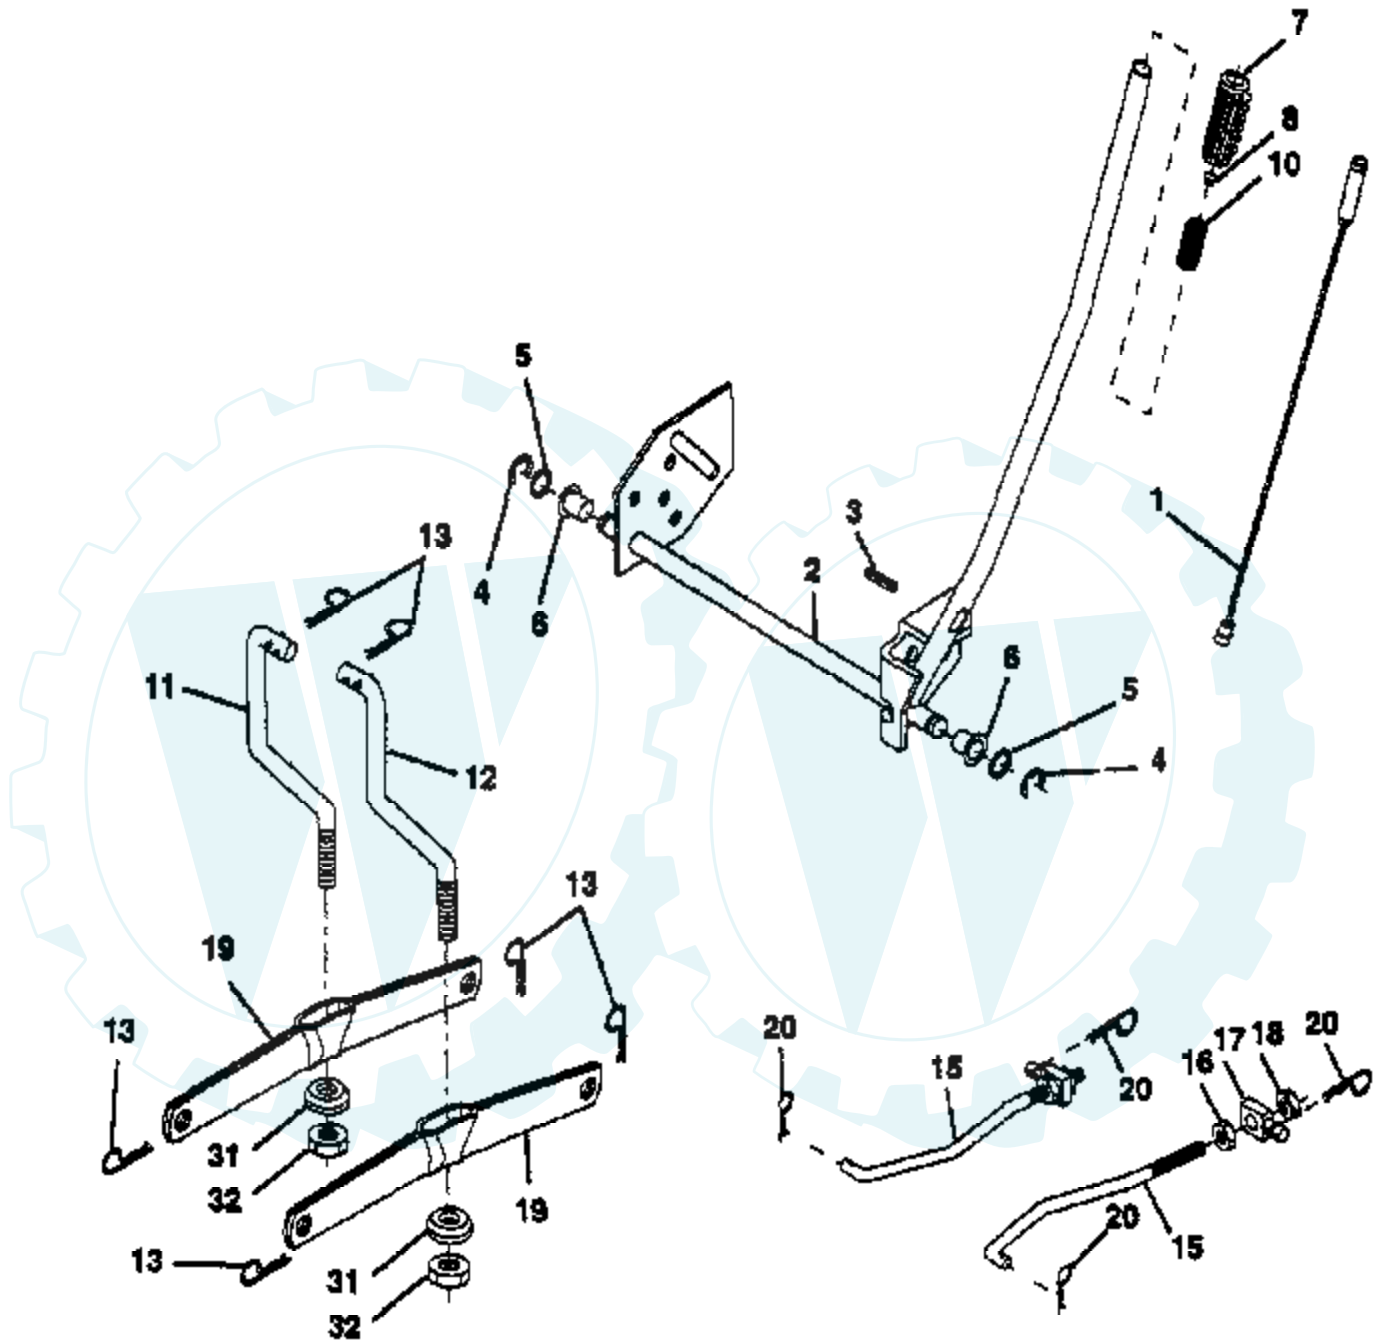

### MOWER LIFT

**NOTE:** All component dimensions given in U.S. inches - 1  
inch = 25.4 mm.

Ref #	Part Number	Qty	Description
1	136973		WIRE ASM
2	122507X		SUB= 145117
3	105767X		PIN-GROOVE LT
4	12000002		SUB= 2225J
5	19211621		WASHER
6	120183X		NYLON BEARING
7	109413X		GRIP
8	124526X		SUB= 125925X
10	122512X		SUB= 532122512
11	139865		SUB= 918139865
12	139866		SUB= 151140
13	4939M		SUB= 85902
15	127218		LINK.FRONT
16	73350800		NUT
17	130171		TRUNION
18	73800800		NUT.LK.W/WSH.1/2.
19	139868		ARM SUSP REAR
20	3146R		RETAINER.SPRING
31	140302		BEARING PVT LH
32	73540600		NUT.CROWNLOCK.3/8