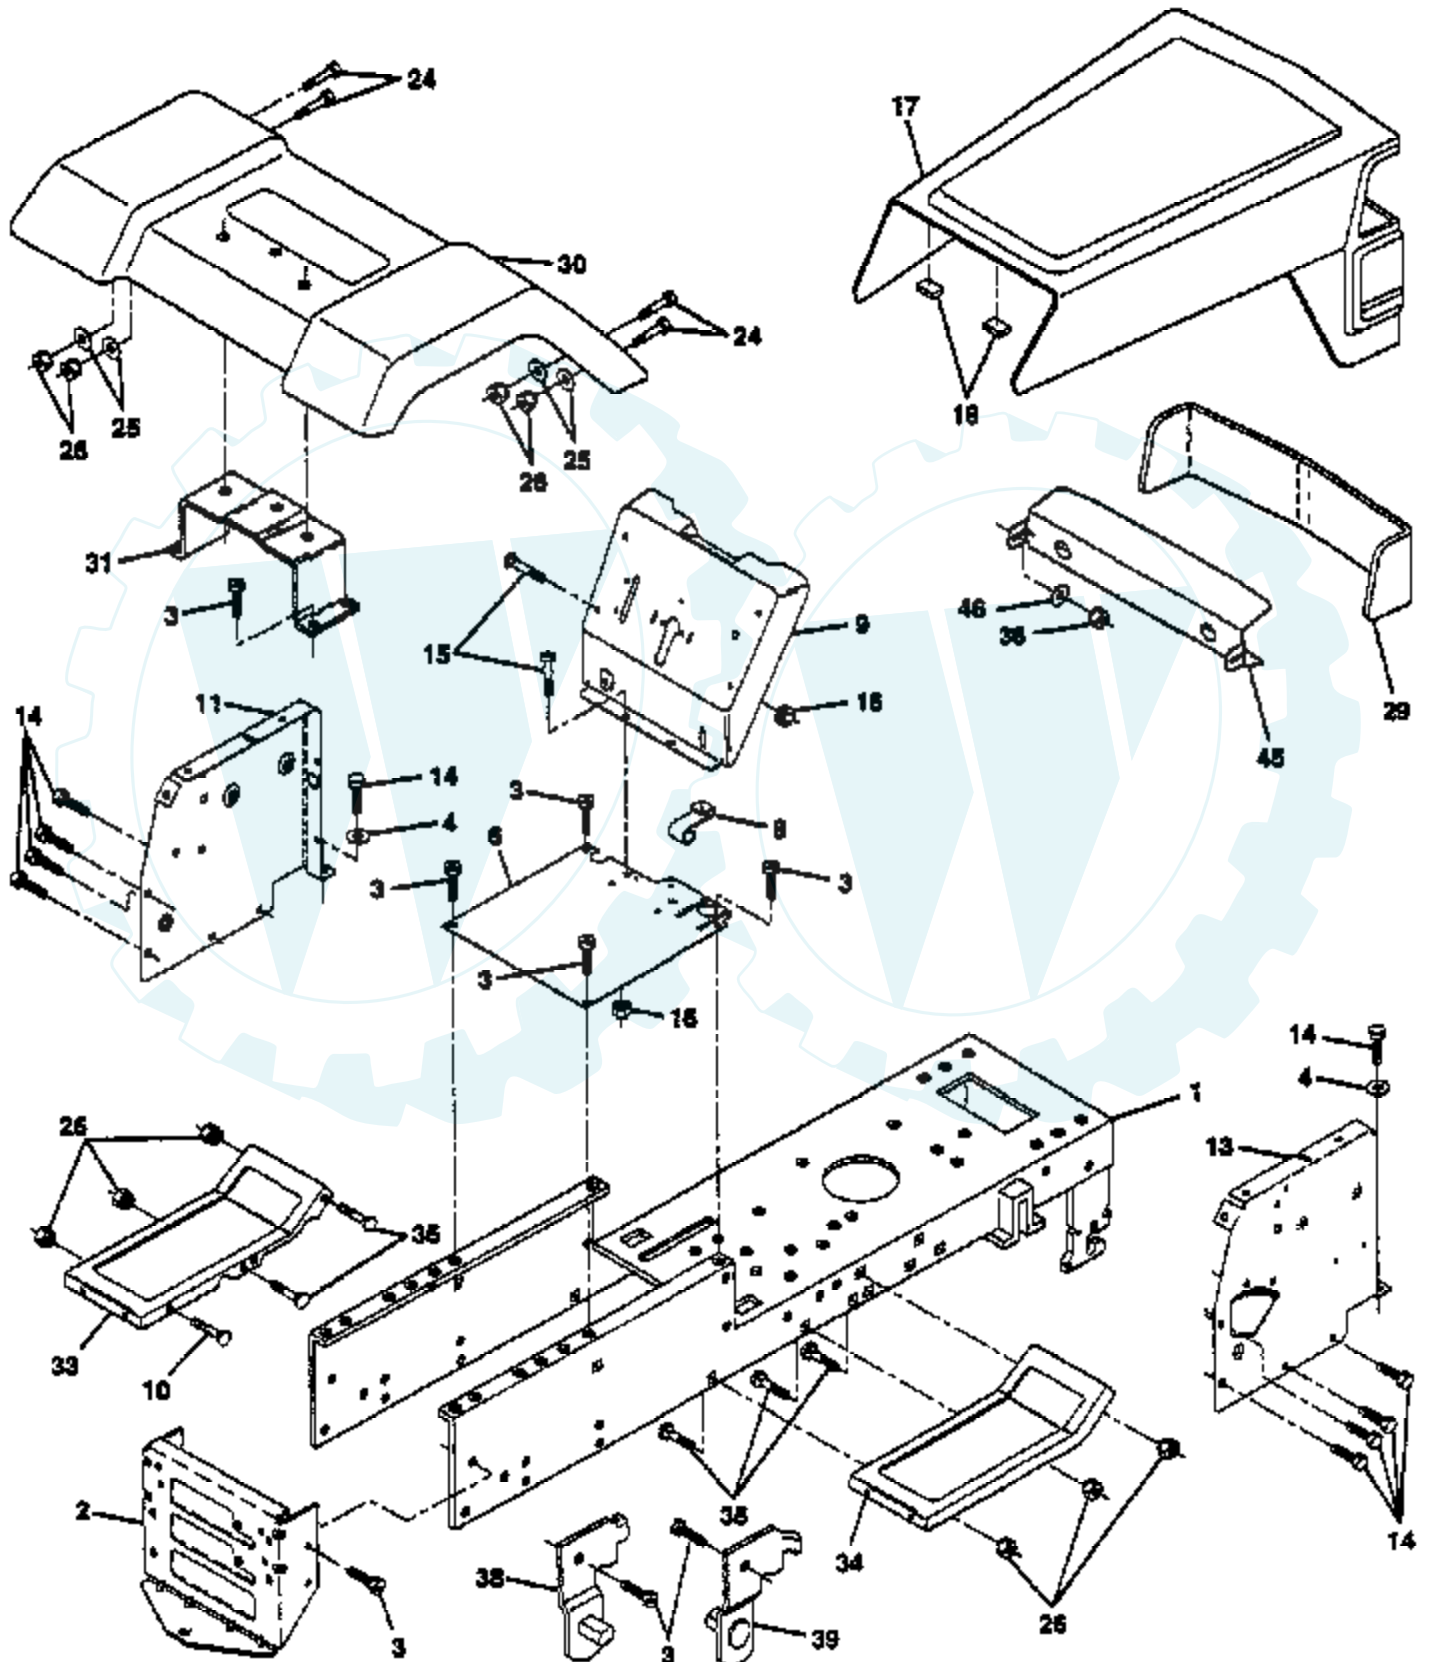

TRACTOR -- MODEL NUMBER CT14538A

CHASSIS

Ref #	Part Number	Qty	Description
1	145501		CHASSIS.WLD.11GA
2	140356		SUB= 145009
3	17490612		SCREW
4	19131216		WASHER
6	145208X016		SUB= 155924X015
8	126471X		"CLIP,INSULATOR"
9	140637X011		DASH SILKSCRN 1
10	72140608		SUB= 72110608
11	135464		DASH PANEL LH
13	124031X012		SUB= 155934X010
14	17490608		SCREW LT
15	74180512		SCREW
16	73510500		NUT
17	133956X505		HOOD/GRILL ASM
18	126938X		SUB= 532126938
24	74780616		BOLT
25	19131312		WASHER
26	73800600		NUT
29	133954		LENS SERVICE KIT
30	109872X505		FENDER
31	136619		BRKT FENDER
33	105476X505		FOOTREST LH
34	105475X505		FOOTREST RH
35	72110606		BOLT
36	108067X		PAL NUT LT
38	139886		BRACKET ASM LH
39	139887		BRACKET ASM RH
45	132257		SUB= 918132257
46	127316X		RETAINER
	5479J		PLUG BUTTON T