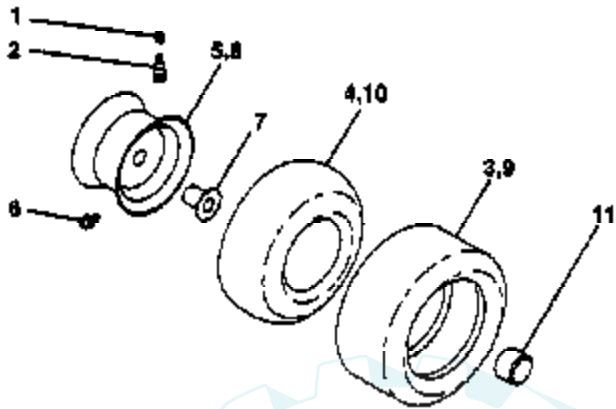

#### WHEELS & TIRES

**NOTE:** All component dimensions given in U.S. inches - 1  
inch = 25.4 mm.

Ref #	Part Number	Qty	Description
1	59192		VALVE CAP
2	65139		VALVE STEM LT
3	124157X		SUB= 122073X
4	59904		TUBE.5.3/4.5/6
5	106732X427		"RIM ASM 6" FRT"
6	278H		FITTING LT
7	9040H		"FLANGE, BEARING"
8	106108X427		"RIM AS 8" REAR"
9	123969X		TIRE.TS2.18X8.5
10	7152J		TUBE.18X9.5-8
11	104757X		HUB CAP
	144334		SEALANT.TIRE 10 OZ. TUBE