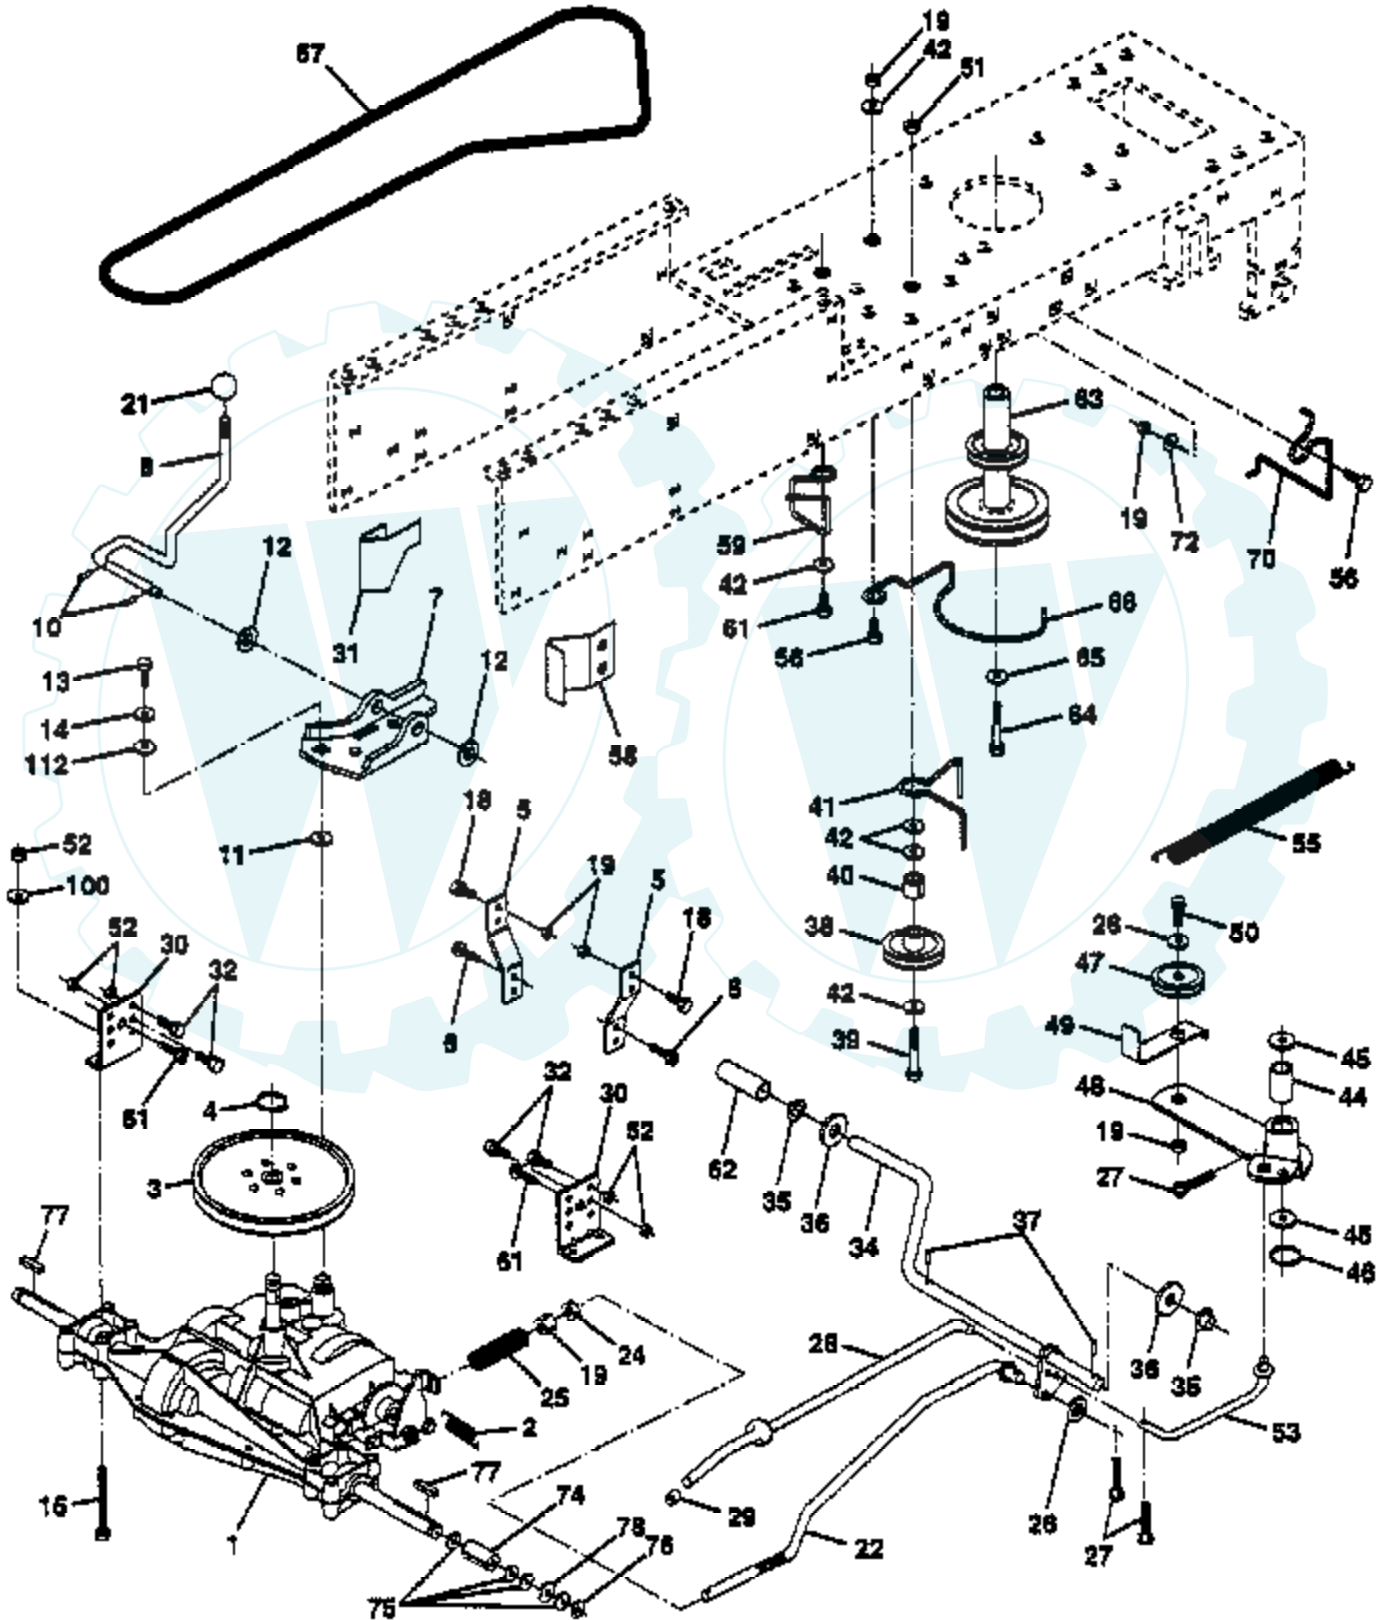

TRACTOR - - MODEL NUMBER CT14538A

DRIVE

Ref #	Part Number	Qty	Description
1	142603		SUB= 160664
2	146682		SPRING.BRAKE.RETU
3	123666X		PULLEY TRANS
4	12000028		SUB= 2267J
5	121520X		STRAP TORQUE
6	17490512		SCREW
7	130802		SUB= 162240
8	131679		SHIFT ROD
10	76020416		PIN COTTER 1/8
11	105701X		WASH-SHFT PLT LT
12	19151216		WASHER
13	74550412		BOLT.1/4-28.W/PAT
14	10040400		LOCKWASHER
15	74780544		BOLT HEX
18	74780616		BOLT
19	73800600		NUT
21	106933X		KNOB T (1/2-HOLE)
22	130804		BRAKE ROD
24	73350600		NUT
25	106888X		SPRING ROD LT
26	19131316		WASHER
27	76020412		COTTER PIN
28	145204		ROD.BRAKE.PARK.LT
29	71673		PLUNGER CAP T
30	130807		TRANSAXLE MTG BKT
31	127275X		"KEEPER,BELT LH T"
32	74760512		BOLT
34	122424X		SUB= 149001
35	120183X		NYLON BEARING
36	19211616		WASHER LT
37	1572H		SUB= 2882J
38	123674X		PULLEY.IDLER.FLAT
39	74760644		BOLT
40	4470J		SPACER T
41	109070X		BELT KEEPER LT
42	19131312		WASHER
44	105706X		"LY, BEARING"
45	110812X		WASHER LT
46	12000039		KLIP RING
47	127783		SUB= 139245
48	123789X		ARM IDLER
49	123205X		RETAIN BELT
50	74760624		SUB= 74930624
51	73680600		SUB= 73690600
52	73680500		SUB= 73690500
53	105710X		"LINK, CLUTCH T"
55	105709X		"SPRING, RETURN LT"
56	74760620		SUB= 74780620
57	130801		SUB= 138255
58	127274X		"KEEPER,BELT RH T"
59	140312		KEEPER BELT CNTSP
61	17490612		SCREW
62	8883R		PEDAL COVER T
63	140186		PULLEY.ENGINE
64	71170764		BOLT
65	10040700		LOCKWASHER
66	129921		KEEPER BELT ENGL
70	134683		KEEPER BELT ENG