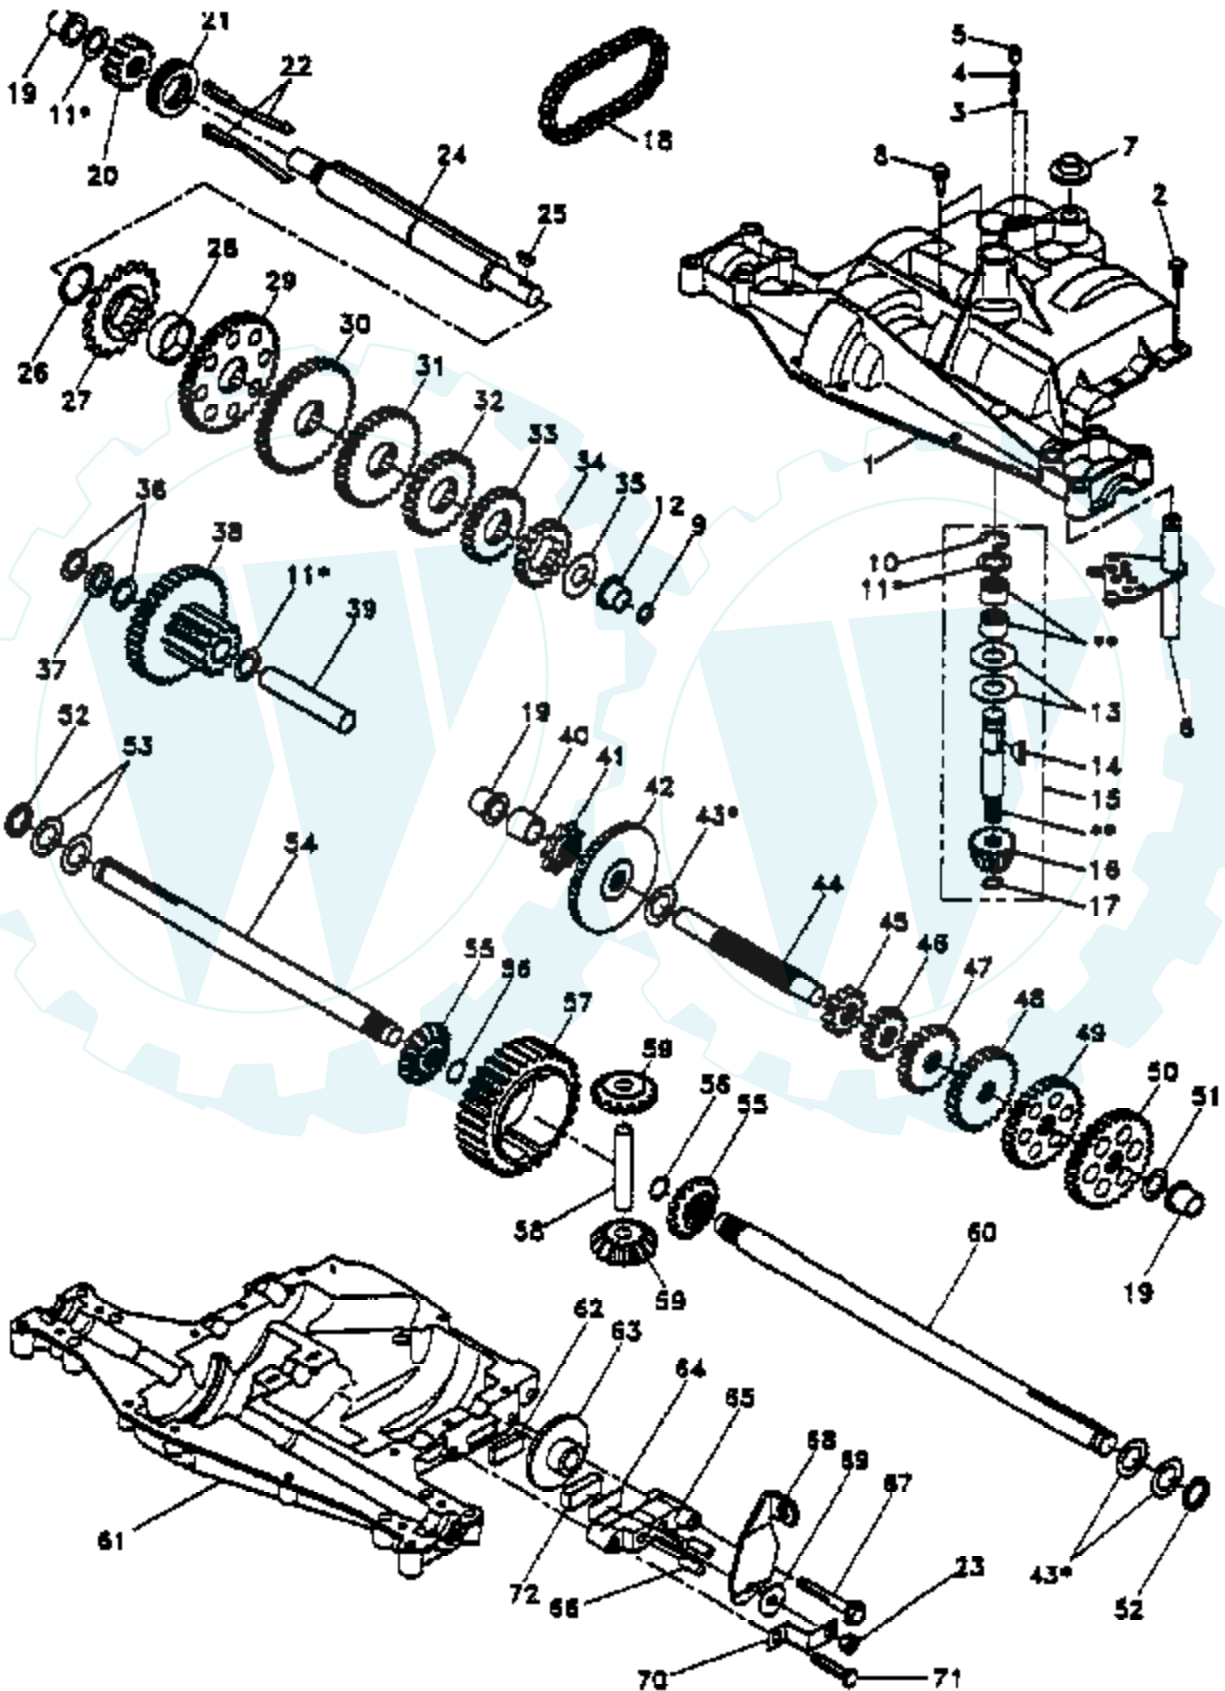

TRACTOR -- MODEL NUMBER CT14538A DANA TRANSAXLE -- MODEL NUMBER 4360-79

Ref #	Part Number	Qty	Description
1	142671		HOUSING UPPER TRN
2	2274J		SUB= 74760412
3	134400		SUB= 68003
4	105904X		"SPRING, DETENT LT"
5	105905X		"SCREW, SET LT"
6	138235		KIT SHIFTER ASM
7	134399		SHIFTER BOOT
8	134791		SCREW TAP W/SEAL
9	138241		SQUARE RING
10	142672		SUB= 2225J
11	134793		ASM KIT SHIM 4689
12	142673		BEARING FLAN-DANA
13	120415X		WASHER T
14	142674		KEY WOODRUFF-DANA
15	138234		AS KIT INPUT SHFT
16	110078X		PINION 14T T
17	105909X		"RING,RETAINING LT"
18	105910X		"CHAIN,24 PTCH LT"
19	105911X		BEARING.FLNG.5510
20	142675		GEAR SPUR 14 TTH
21	138246		COLLAR CLUTCH
22	138236		ASM KIT CLTCH KEY
23	73810500		NUT.LOCK.5/16-24
24	142676		SHAFT INTERM DANA
25	2244J		WOODRUFF KEY
26	105916X		"RING,RETAINING LT"
27	120470X		SPROCKET 18T T
28	110070X		SPACER YT
29	142677		GEAR SPUR 37 TTH
30	142681		GEAR SPUR 35 TTH
31	120405X		SUB= 124644X
32	108980X		GEAR 25T LT
33	120406X		GEAR SPUR 22 TT
34	134796		SPUR GEAR 19T
35	105925X		"WASHER, PLAIN LT"
36	2232J		WASHER 025
37	108978X		SPACER
38	110079X		ASSM GEAR COMB
39	124639X		SHAFT IDLER
40	120472X		SPACER T
41	105928X		SPROCKET 9T LT
42	110084X		SUB= 167148
43	134394		ASM KIT SHIM
44	120473X		SHAFT T
45	142678		GEAR SPUR 12 TTH
46	142679		GEAR SPUR 15 TTH
47	120407X		SUB= 124641X
48	106589X		"GEAR, SPUR 25T LT"
49	120408X		GEAR 28T T
50	105937X		"GEAR, SPUR 31T LT"
51	2226J		WASHER 060
52	134401		NEOPRENE WASHER
53	2264J		WASHER 031
54	120474X		SUB= 154658
55	110081X		GEAR 15T T
56	105941X		"RING,RETAINING LT"
57	110071X		SUB= 120478X
58	120952X		SHAFT T