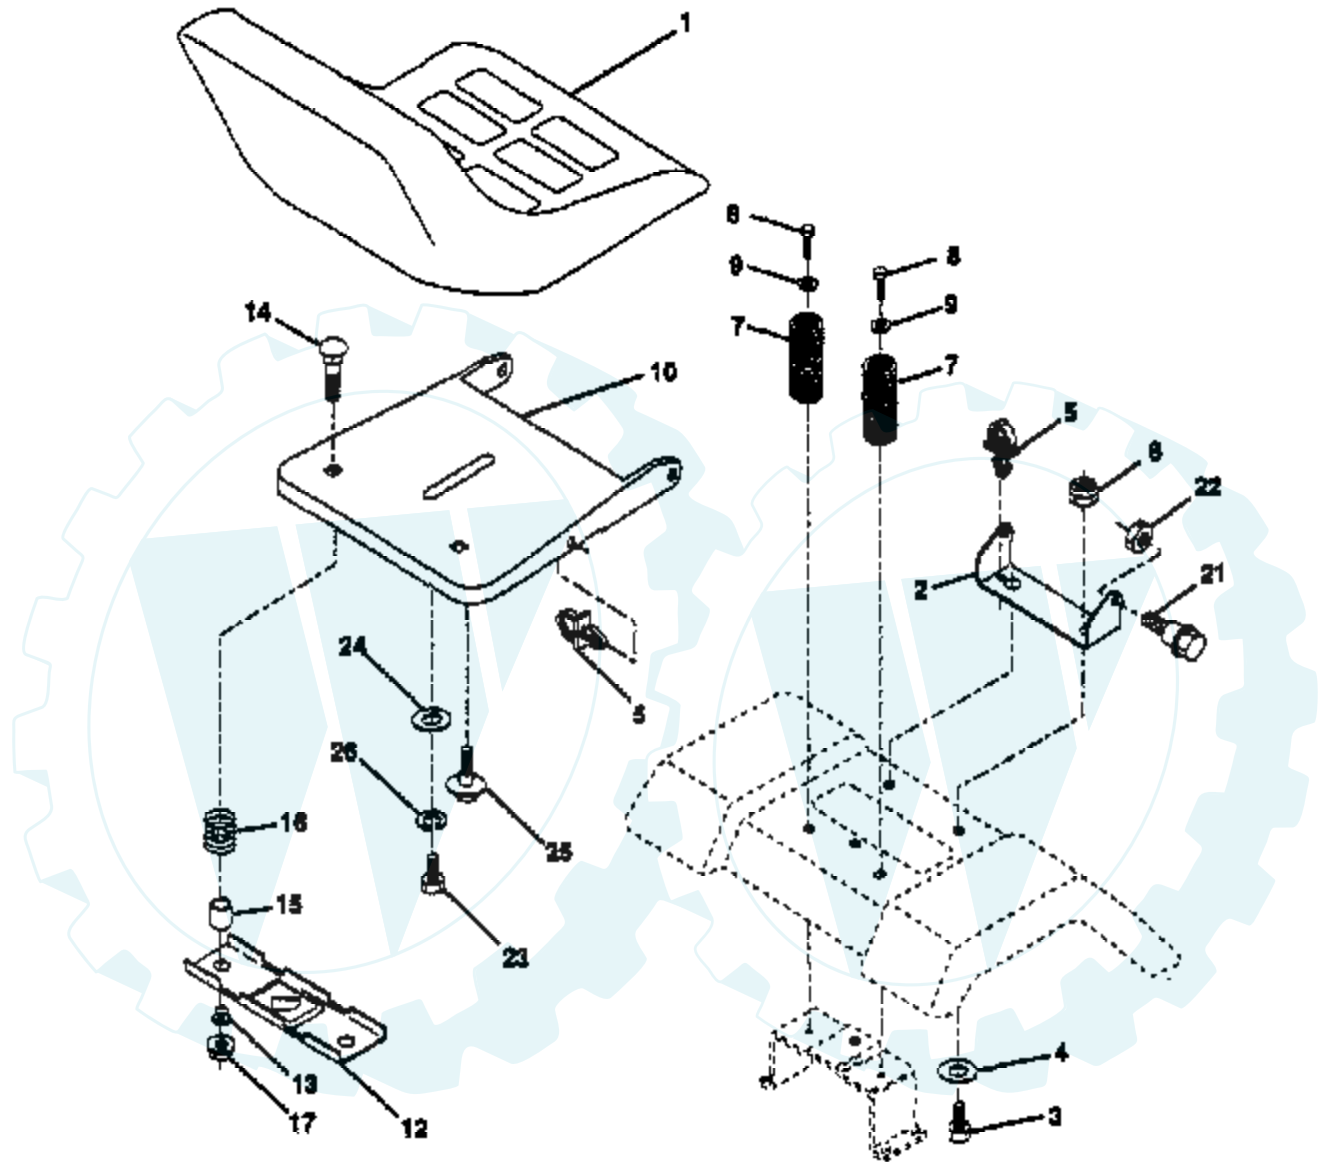

TRACTOR -- MODEL NUMBER CT14538A

SEAT ASSEMBLY

NOTE: All component dimensions given in U.S. inches - 1
inch = 25.4 mm.

Ref #	Part Number	Qty	Description
1	127427		SUB= 140119
2	140551		BRACKET PVT SEAT
3	74760616		BOLT
4	19131610		WASHER PM
5	145006		CLIP.PUSH-IN.HING
6	73800600		NUT
7	124181X		SPRING COMPRESSIO
8	17490616		SCREW GTV
9	19131614		WASHER
10	140552		SUB= 155925
12	121246X		BRKT SWITCH
13	121248X		BUSHING
14	72050411		SUB= 872050411
15	134300		SPLIT SPACER
16	121250X		SPRING
17	123976X		SUB= 73900400
21	139888		BOLT.SHLD.5/16-18
22	73800500		NUT
23	74780814		BOLT
24	19171912		WASHER
25	127018X		"BOLT,SHOULDER"
26	10040800		LOCKWASHER