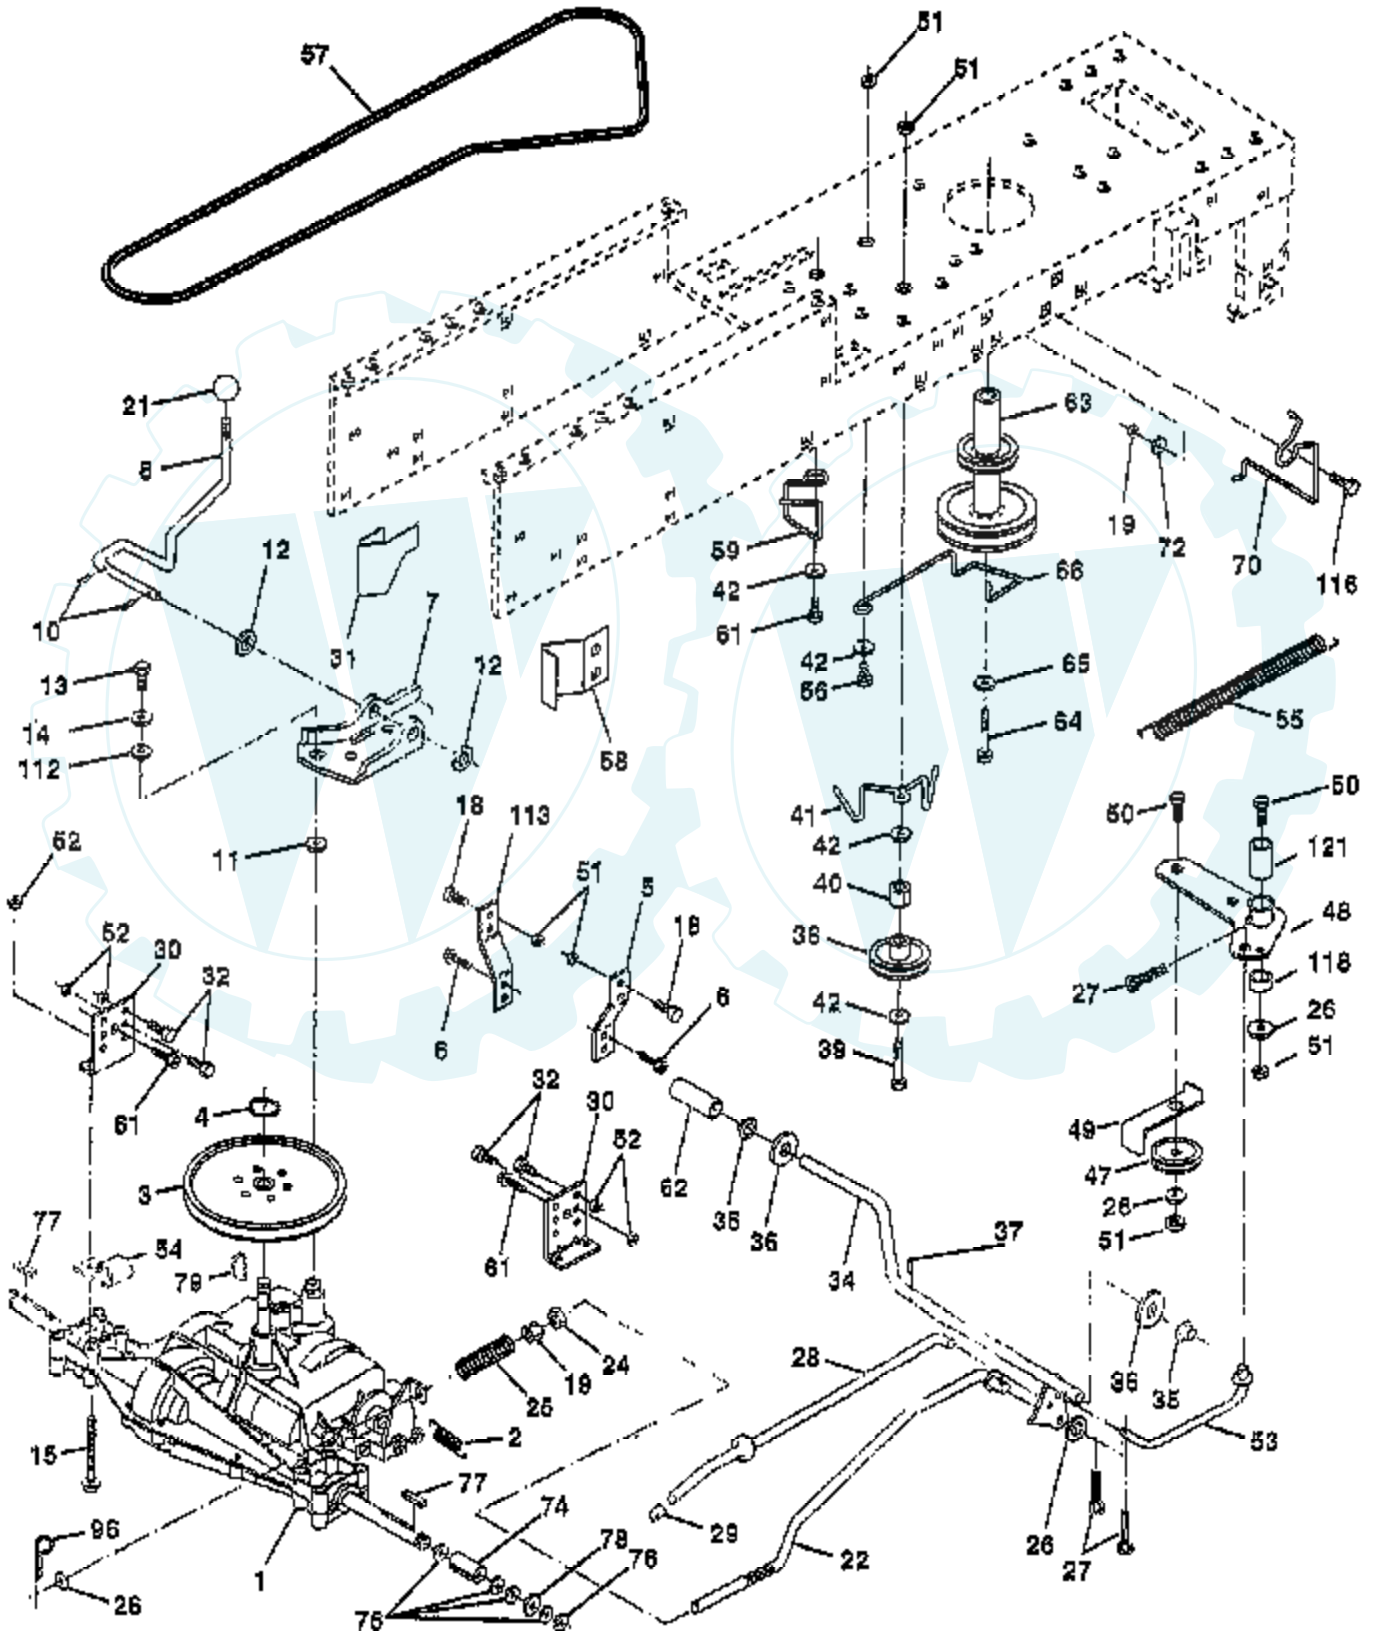

TRACTOR - - MODEL NUMBER CT12T38B

DRIVE

Ref #	Part Number	Qty	Description
1	930-055A		TRANSAXLE, PEERLESS
2	146682		SPRING.BRAKE.RETU
3	123666X		PULLEY TRANS
4	12000028		SUB= 2267J
5	121520X		STRAP TORQUE
6	17490512		SCREW
7	130802		SUB= 162240
8	131679		SHIFT ROD
10	76020416		PIN COTTER 1/8
11	105701X		WASH-SHFT PLT LT
12	19151216		WASHER
13	74550412		BOLT.1/4-28.W/PAT
14	10040400		LOCKWASHER
15	74490544		BOLT.HX.FLG.5/16
18	74780616		BOLT
19	73800600		NUT
21	106933X		KNOB T (1/2-HOLE)
22	130804		BRAKE ROD
24	73350600		NUT
25	106888X		SPRING ROD LT
26	19131316		WASHER
27	76020412		COTTER PIN
28	145204		ROD.BRAKE.PARK.LT
29	71673		PLUNGER CAP T
30	130807		TRANSAXLE MTG BKT
31	127275X		"KEEPER,BELT LH T"
32	74760512		BOLT
34	155071		SHAFT ASM-PEDAL F
35	120183X		NYLON BEARING
36	19211616		WASHER LT
37	1572H		SUB= 2882J
38	123674X		PULLEY.IDLER.FLAT
39	74760644		BOLT
40	4470J		SPACER T
41	154777		SUB= 165692
42	19131312		WASHER
47	127783		SUB= 139245
48	154604		BELLCRANK ASM
49	123205X		RETAIN BELT
50	74760624		SUB= 74930624
51	73680600		SUB= 73690600
52	73680500		SUB= 73690500
53	105710X		"LINK, CLUTCH T"
54	2751R		CLIP T
55	105709X		"SPRING, RETURN LT"
56	74760620		SUB= 74780620
57	130801		SUB= 138255
58	127274X		"KEEPER,BELT RH T"
59	140312		KEEPER BELT CNTSP
61	17490612		SCREW
62	8883R		PEDAL COVER T
63	140186		PULLEY.ENGINE
64	71170764		BOLT
65	10040700		LOCKWASHER
66	154778		KEEPER-BELT
70	134683		KEEPER BELT ENG
72	19132012		WASHER
74	137057		SPACER AXLE