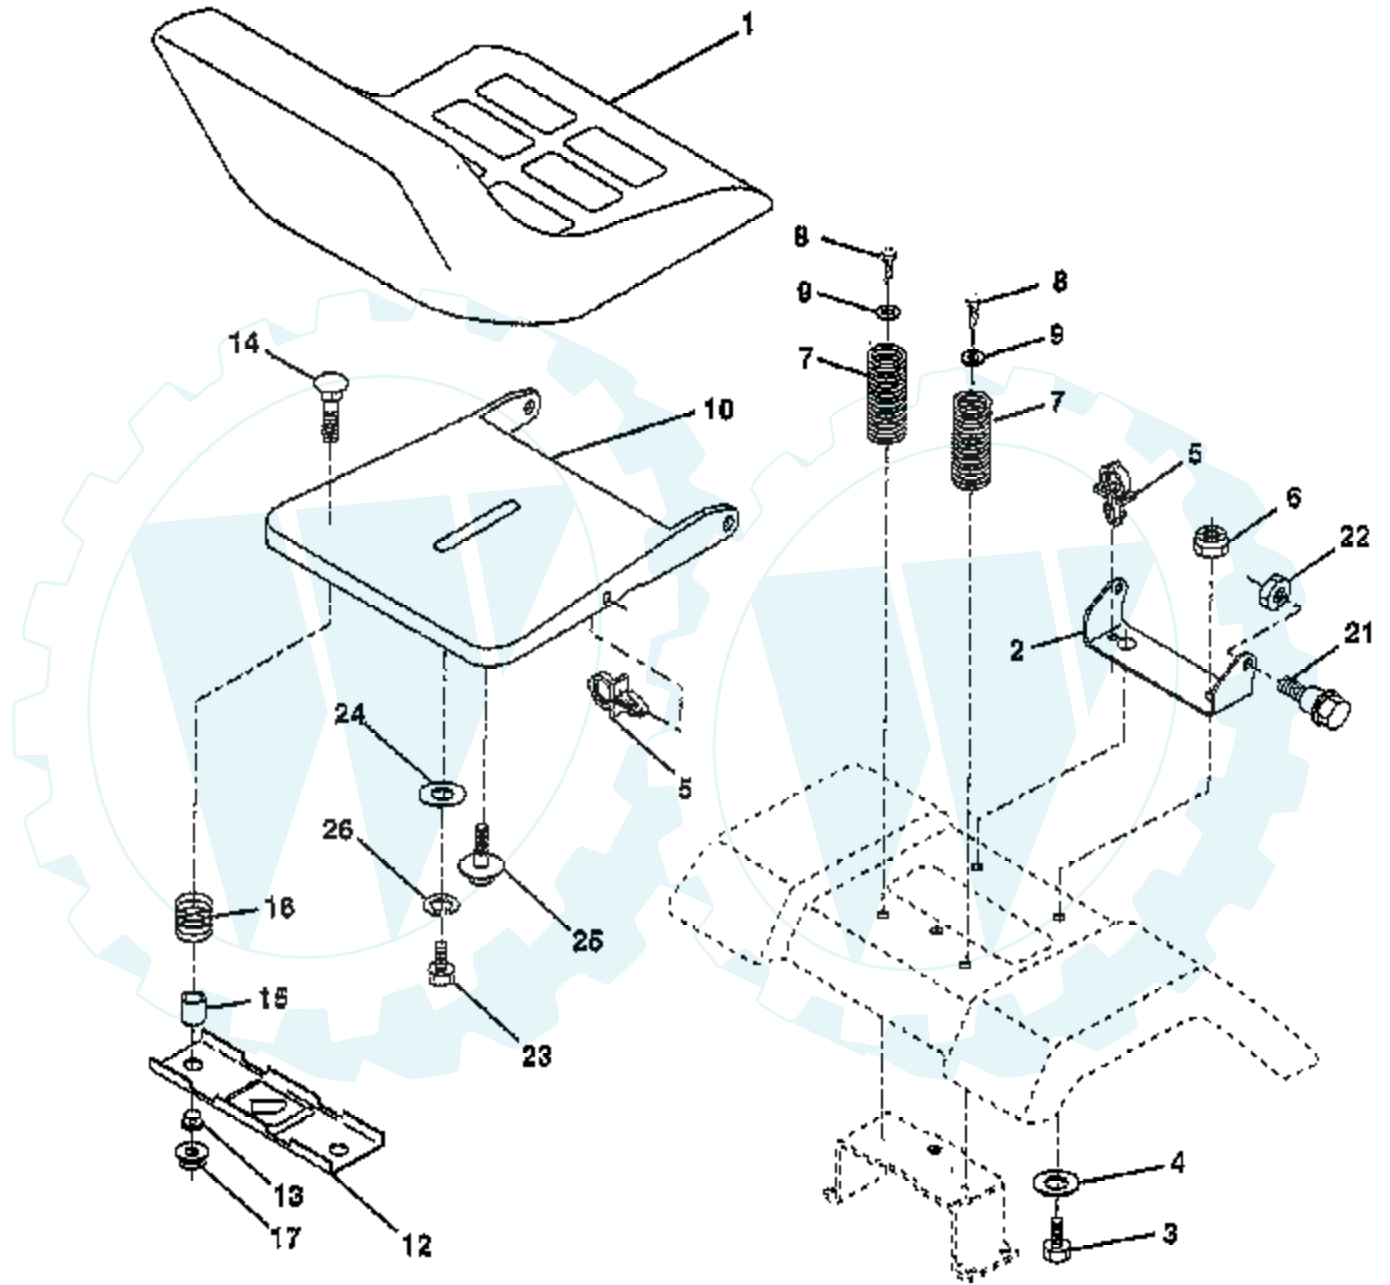

TRACTOR - - MODEL NUMBER CT12T38B

SEAT ASSEMBLY

Ref #	Part Number	Qty	Description
1	127426X		SUB= 140119
2	140551		BRACKET PVT SEAT
3	74760616		BOLT
4	19131610		WASHER PM
5	145006		CLIP.PUSH-IN.HING
6	73800600		NUT
7	124181X		SPRING COMPRESSIO
8	17490616		SCREW GTV
9	19131614		WASHER
10	155925		PAN-SEAT
12	121246X		BRKT SWITCH
13	121248X		BUSHING
14	72050411		SUB= 872050411
15	134300		SPLIT SPACER
16	121250X		SPRING
17	123976X		SUB= 73900400
21	153236		"BOLT,SHOULDER"
22	73800500		NUT
23	74780814		BOLT
24	19171912		WASHER
25	127018X		"BOLT,SHOULDER"
26	10040800		LOCKWASHER