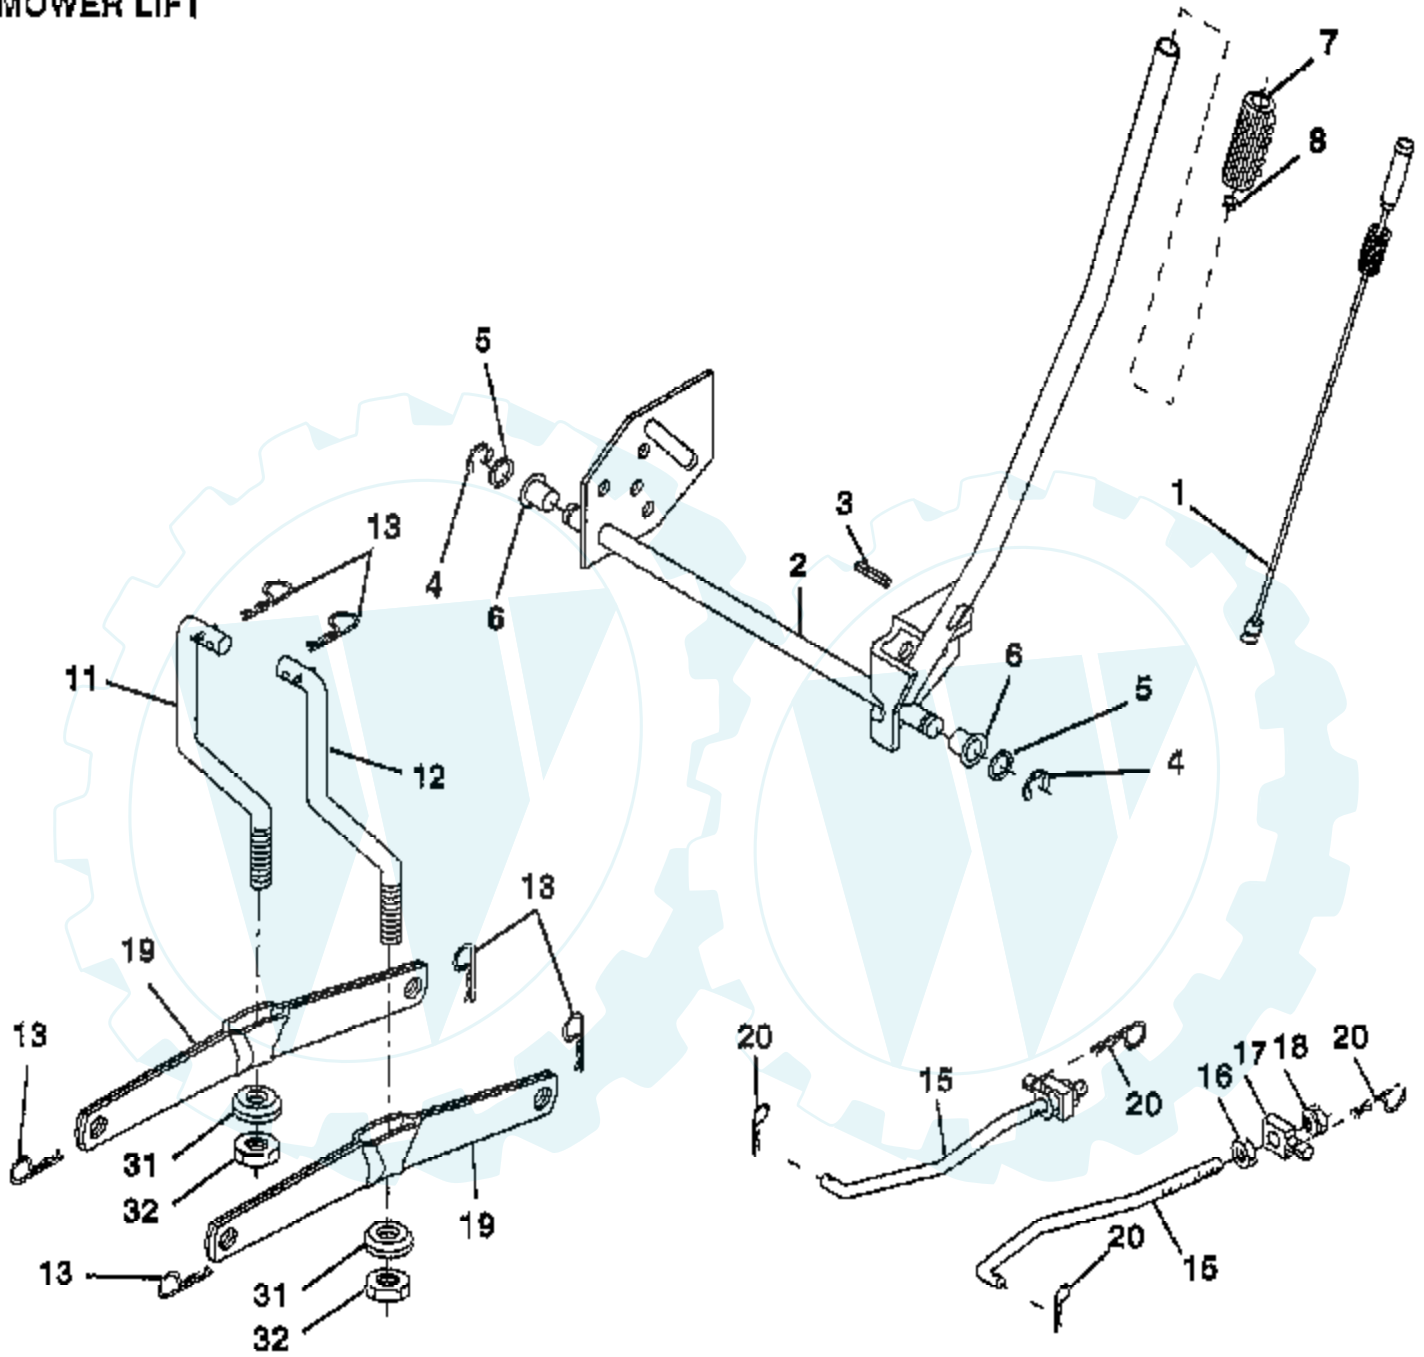

TRACTOR - - MODEL NUMBER CT12T38B

MOWER LIFT

Ref #	Part Number	Qty	Description
1	159460		WIRE ASM W.SPRING
2	159474		SHAFT ASM.LIFT
3	105767X		PIN-GROOVE LT
4	12000002		SUB= 2225J
5	19211621		WASHER
6	120183X		NYLON BEARING
7	109413X		GRIP
8	124526X		SUB= 125925X
10	122512X		SUB= 532122512
11	139865		SUB= 918139865
12	139866		SUB= 151140
13	4939M		SUB= 85902
15	127218		LINK.FRONT
16	73350800		NUT
17	130171		TRUNION
18	73800800		NUT.LK.W/WSH.1/2.
19	139868		ARM SUSP REAR
20	3146R		RETAINER.SPRING
31	140302		BEARING PVT LH
32	73540600		NUT.CROWNLOCK.3/8