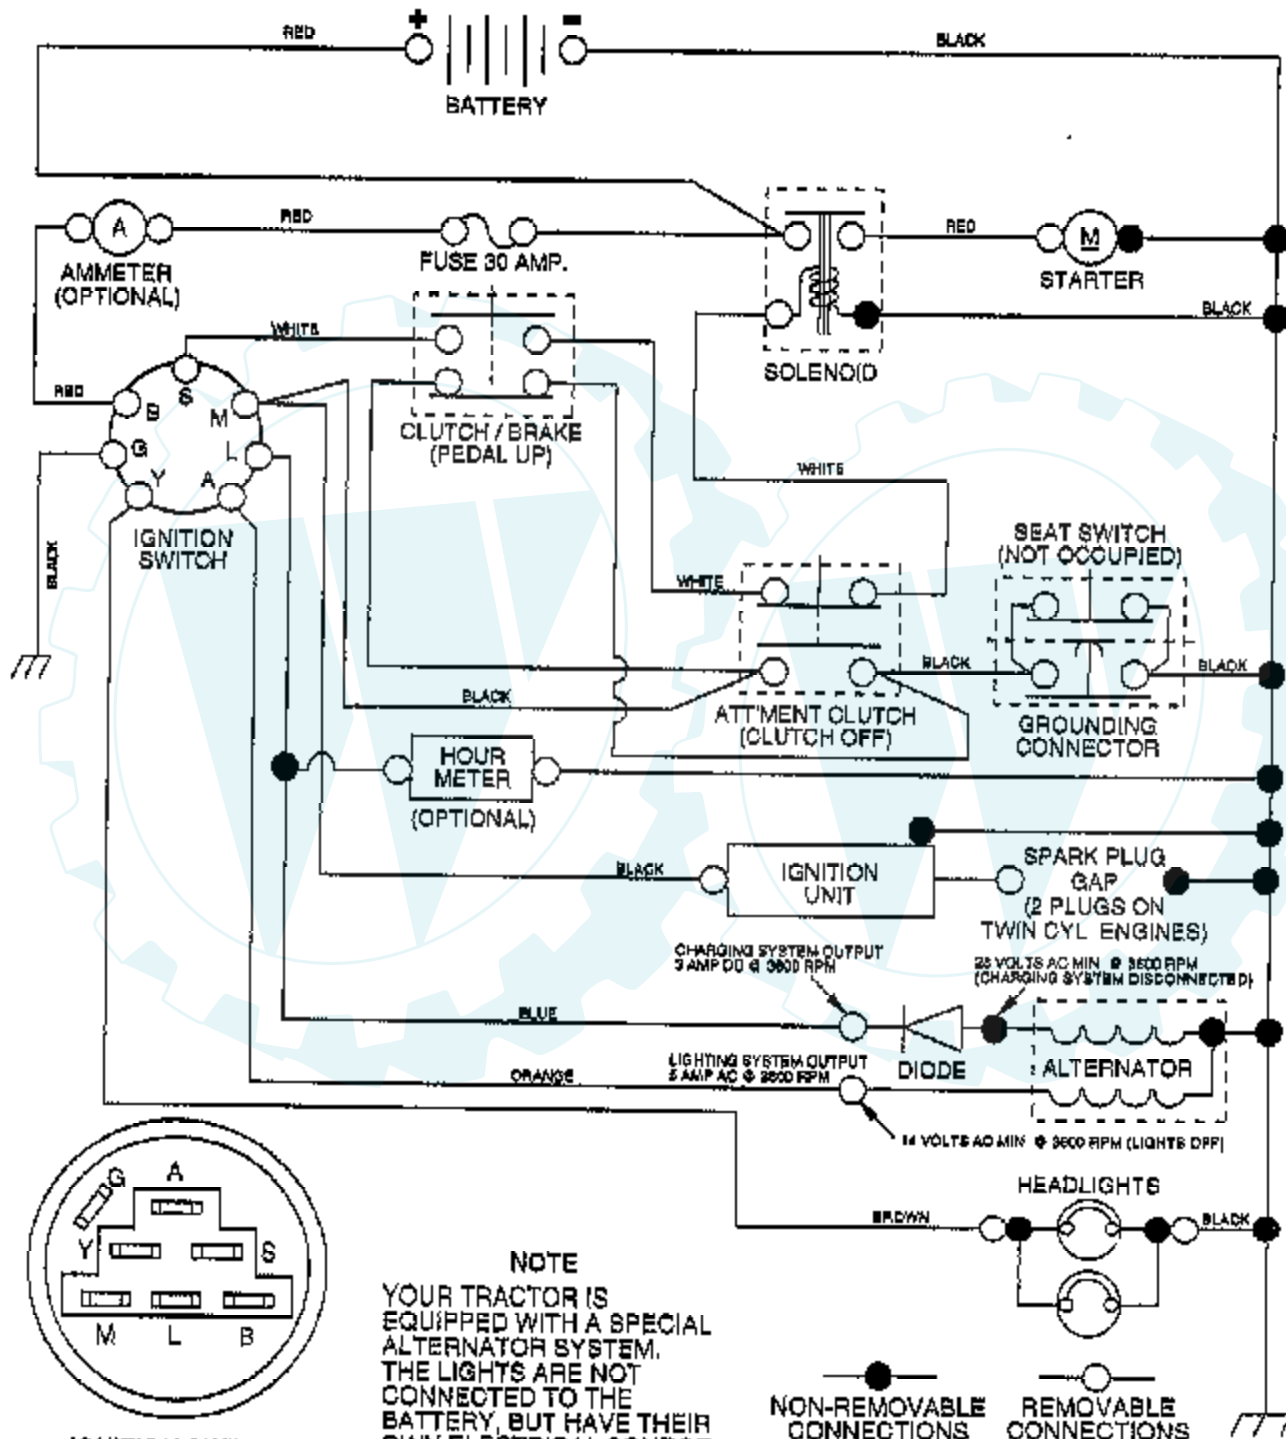

TRACTOR - - MODEL NUMBER CT12T38B

SCHEMATIC

IGNITION SWITCH

POSITION	CIRCUIT	"MAKE"
OFF	G + M + L	NONE
RUN/LIGHT	B + L	A + Y
RUN	B + L	NONE
START	B + L + S	NONE

NOTE
YOUR TRACTOR IS EQUIPPED WITH A SPECIAL ALTERNATOR SYSTEM. THE LIGHTS ARE NOT CONNECTED TO THE BATTERY, BUT HAVE THEIR OWN ELECTRICAL SOURCE. BECAUSE OF THIS, THE BRIGHTNESS OF THE LIGHTS WILL CHANGE WITH ENGINE SPEED. AT IDLE THE LIGHTS WILL DIM. AS THE ENGINE IS SPEEDED UP, THE LIGHTS WILL BECOME THEIR BRIGHTEST.

NON-REMOVABLE CONNECTIONS   REMOVABLE CONNECTIONS

WIRING INSULATED CLIPS
NOTE: IF WIRING INSULATED CLIPS WERE REMOVED FOR SERVICING OF UNIT, THEY SHOULD BE REPLACED TO PROPERLY SECURE YOUR WIRING