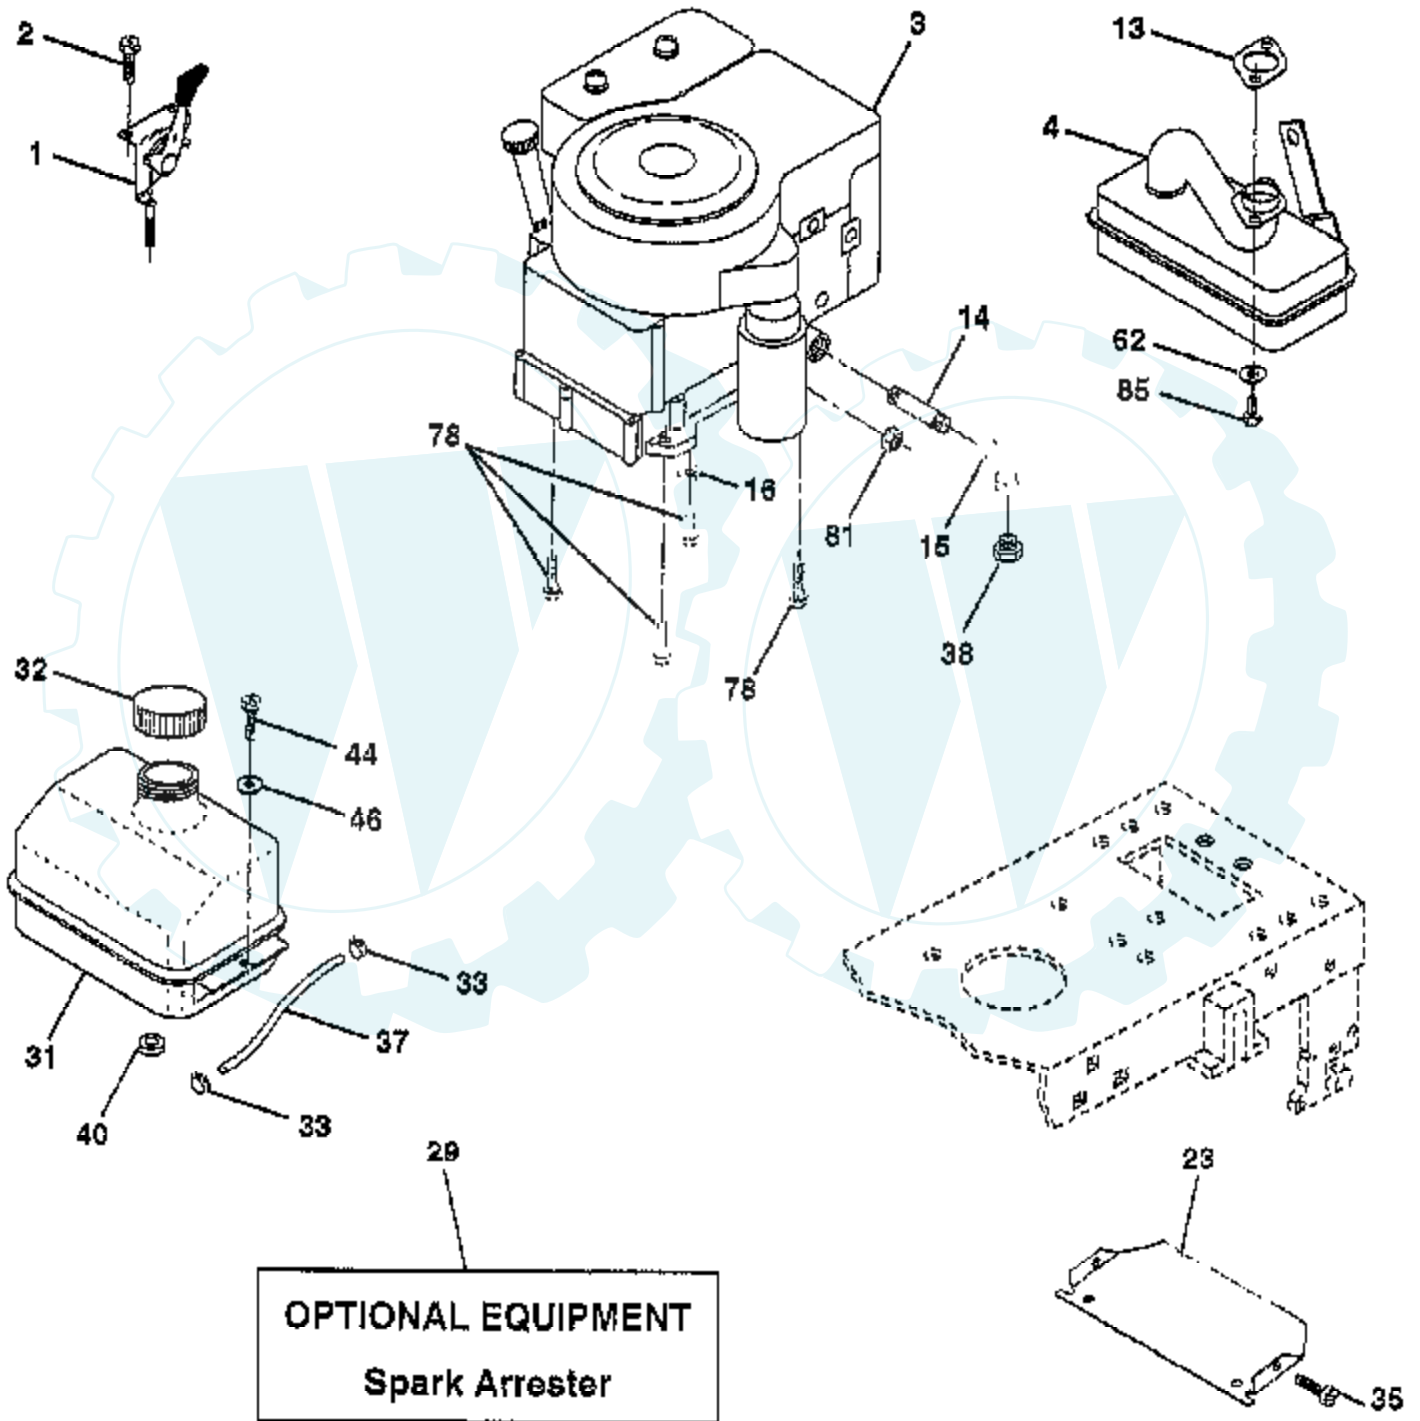

TRACTOR - - MODEL NUMBER CT12T38B

ENGINE

Ref #	Part Number	Qty	Description
1	132771		THROTTLE CONTROL
2	17720410		SCREW LT
3	OHV13		ENGINE
4	156700		MUFFLER TEC. 13HP
13	272293		GASKET ENG 1 313 LD TIN PLATED
14	13280336		PIPE NIPPLE LT
15	13200300		ELBOW
16	11050600		LOCKWASHER
23	156123		SHIELD-HEAT
29	137180		SUB= 532137180
31	109202X		TANK.FUEL.LT.
32	140527		CAP ASM FUEL
33	123487X		HOSE CLAMP
35	17490512		SCREW
37	137040		LINE FUEL
38			REFER TO IMAGE
40	124028X		SUB= 532124028
44	17490412		SCREW HEX CRT
46	19091416		WASHER
62	10040500		LOCKWASHER
78	17490620		SCREW
81	128861		NUT
85	123528X		SCREW HEX HD CAP