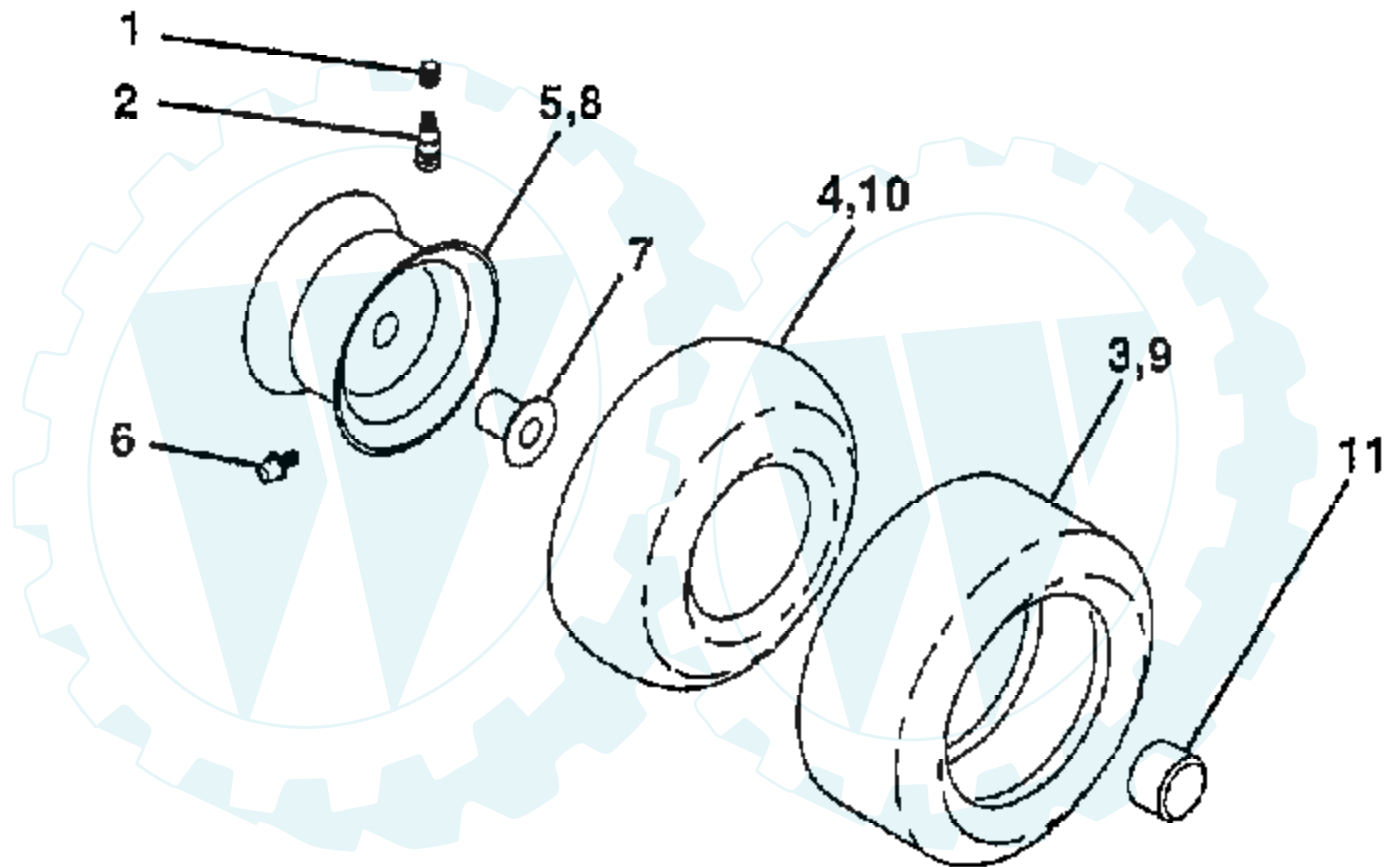

Ref #	Part Number	Qty	Description
1	133741		SUB= 150547
2	154427		AXLE ASM
3	156483		SPINDLE.ASM.LH
4	157473		"SPINDLE ASM,RH"
5	6266H		WASHER .T
6	121748X		WASHER
7	19272016		WASHER
8	12000029		RING
9	3366R		COL. SRTG. BEAR.
10	156438		DRAGLINK-STAMPED
11	10040600		LOCKWASHER
13	154779		BEARING AXLE
15	73901000		"NUT-LOC,FLANGE LT"
17	156545		SHAFT ASSM STEERN
18	57079		THRUST WASHER
19	124035X		SUPPORT.SHAFT
20	126684X		SUB= 532126684
22	71200410		SCREW HEX SOC1/4-
23	127501		SUB= 918127501
25	154406		BRKT-STEERING
26	126847X		BUSHING.DRAGLINK
27	136874		GEAR SECTOR
28	19131416		WASHER
29	17490612		SCREW
30	76020412		COTTER PIN
32	130465		TIE ROD
36	155099		BUSHING.STEERING
37	152927		"SCREW-TT,10-32 FL"
38	133742		ST WHL INSERT CAP
39	19133808		WASHER T
40	7810H		GRIPCO NUT
41	104820X		ADAPTER-WHEEL LT
42	124418X		"TUBE, STR SHAFT"
43	121749X		WASHER
46	121232X		CAP
47	6855M		ZERK M
62	156593		STEERING ASM KIT
65	154780		SPACER AXLE
66	154404		"BEARING-ARM,PITMA"
67	74781044		BOLT
68	154429		BRACE AXLE

TRACTOR - - MODEL NUMBER CT12T38B

WHEELS & TIRES