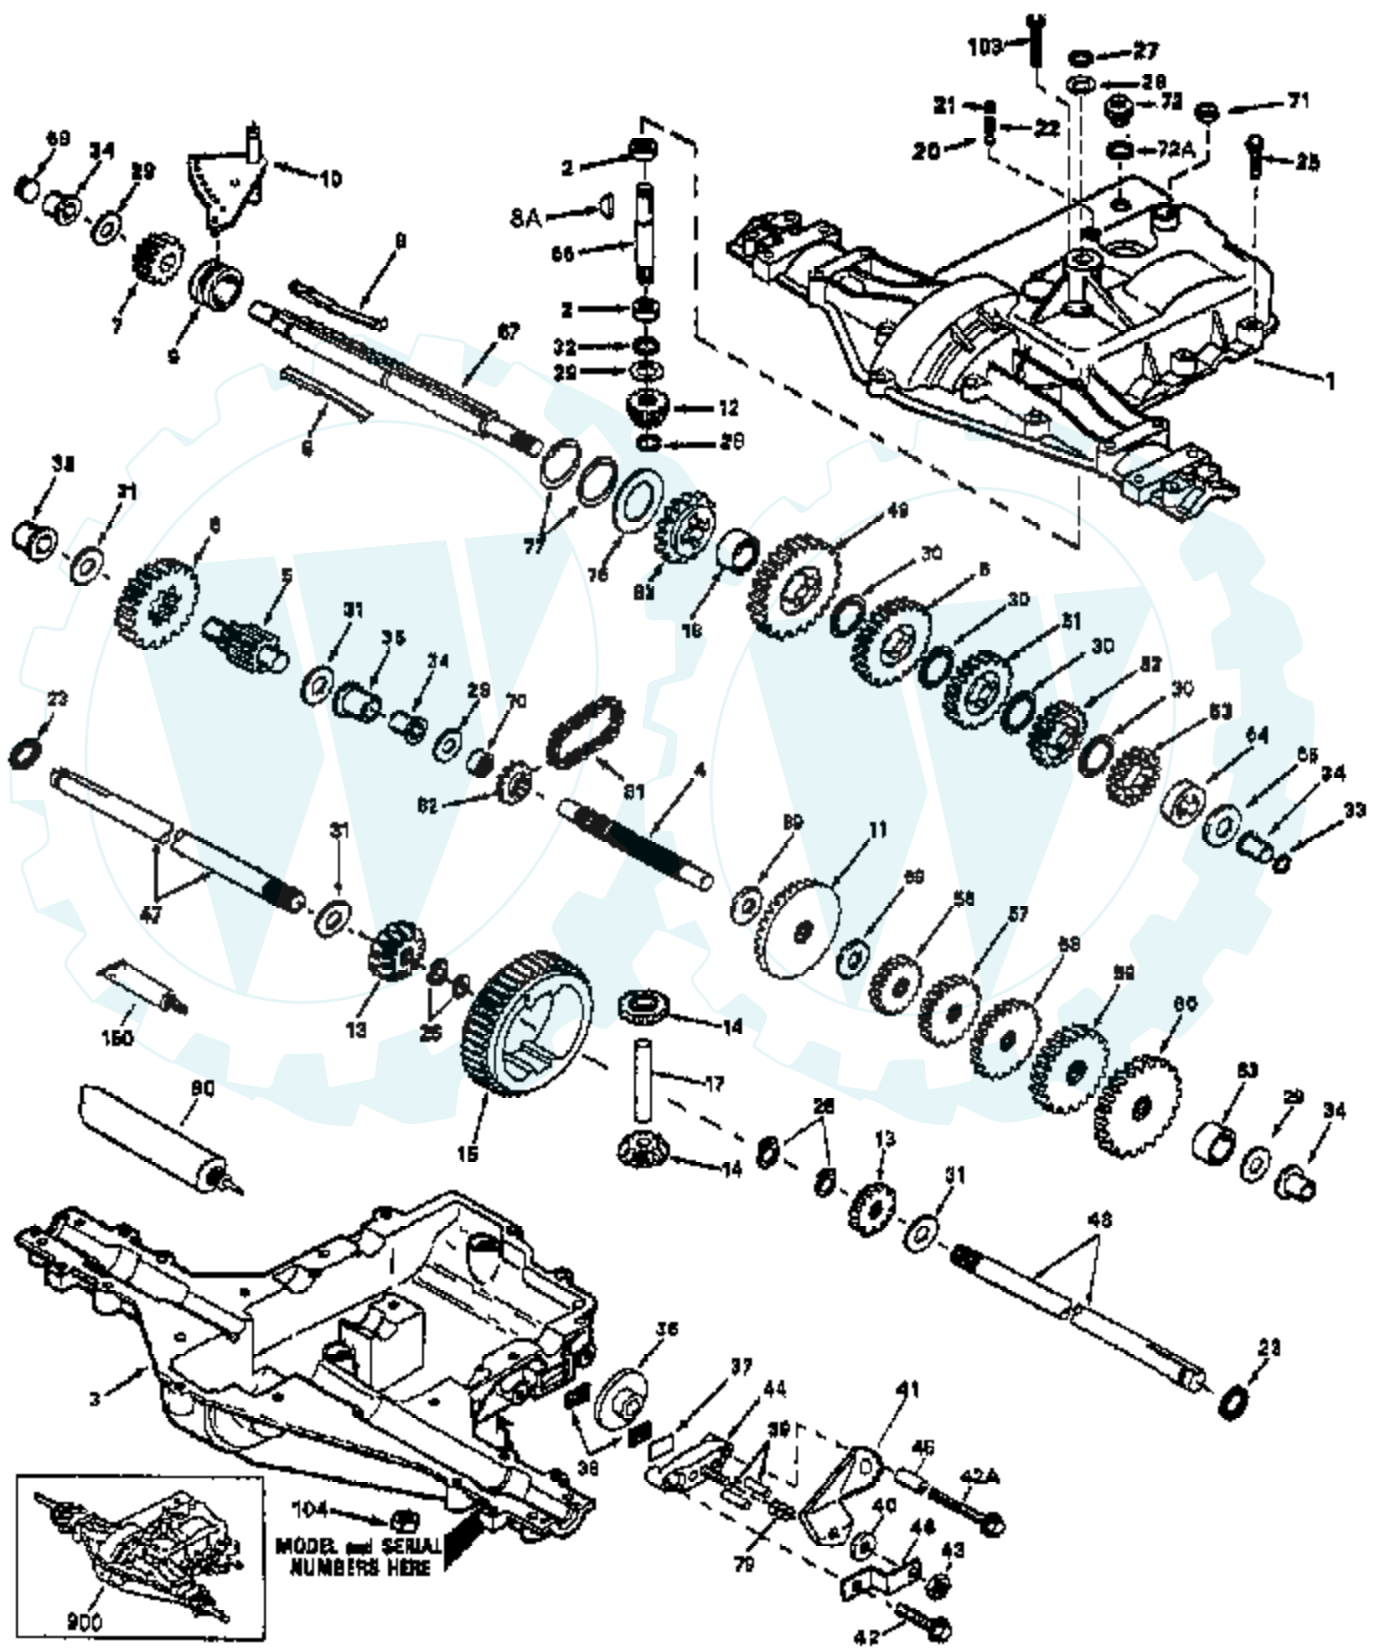

TRACTOR -- MODEL NUMBER CT12T38B PEERLESS TRANSAXLE -- MODEL NUMBER 930-054A

Ref #	Part Number	Qty	Description
1	772108A		TRANSAXLE COVER
2	780086		BEARING, NEEDLE
3	770102A		TRANSAXLE CASE
4	776260		SHAFT, COUNTER
5	776219B		OUTPUT SHAFT AND PINION
6	778139		GEAR, OUTPUT
7	778136		GEAR, SPUR, 15 TEETH
8	792136A		SHIFT KEY
8A	792047		KEY, WOODRUFF
9	784352		COLLAR, SHIFTER
10	784355		ROD & FORK ASSY, SHIFT
11	778229		GEAR, BEVEL, 42 TEETH
12	778113A		BEVEL PINION, INPUT
13	778221		GEAR, BEVEL
14	778068		GEAR, BEVEL, PINION
15	778260		GEAR, RING
17	786139		PIN, DRIVE
18	786102		SPACER, NEUTRAL
20	792077		BALL STEEL, 5/16" DIA.
21	792078		SCREW, 3/8-16 X 3/8"
22	792079		SPRING
23	788061		RING, SEAL
25	792073		SCREW, 1/4-20 X 1-1/4
26	792125		RING RETAINER
27	792035		RING, RETAINER
28	788040		RETAINING RING
29	780072		WASHER THRUST
30	780108		WASHER THRUST
31	780001		WASHER
32	792001		"O" RING
33	788095		SEAL, SQUARE CUT
34	780105A		BUSHING, FLANGED
35	780118A		BUSHING, FLANGED
36	790003		DISK, BRAKE
37	790007		PLATE BRAKE PAD
38	799021		BRAKE PAD
39	786026		PIN DOWEL
40	792076A		WASHER
41	790079		BRAKE LEVER
42	792073		SCREW, 1/4-20 X 1-1/4
42A	792085A		SCREW, 1/4-20 X 2-1/4
43	792075		LOCKNUT 5/16-24
44	790025		HOLDER BRAKE PAD
45	786066		SPACER
46	786086		BRKT BRAKE LEVER
47	774690		AXLE
48	774691		AXLE
49	778215		GEAR, SPUR, 37 TEETH
50	778124A		GEAR, SPUR, 30 TEETH
51	778123A		GEAR, SPUR, 25 TEETH
52	778122A		GEAR, SPUR, 22 TEETH
53	778273		GEAR, SPUR, 19T
56	778230		GEAR, SPUR, 12 TEETH
57	778126A		GEAR, SPUR, 20 TEETH
58	778127A		GEAR, SPUR, 25 TEETH
59	778128A		GEAR, SPUR, 28 TEETH
60	778163		GEAR, SPUR, 31 TEETH
63	786071		SPACER