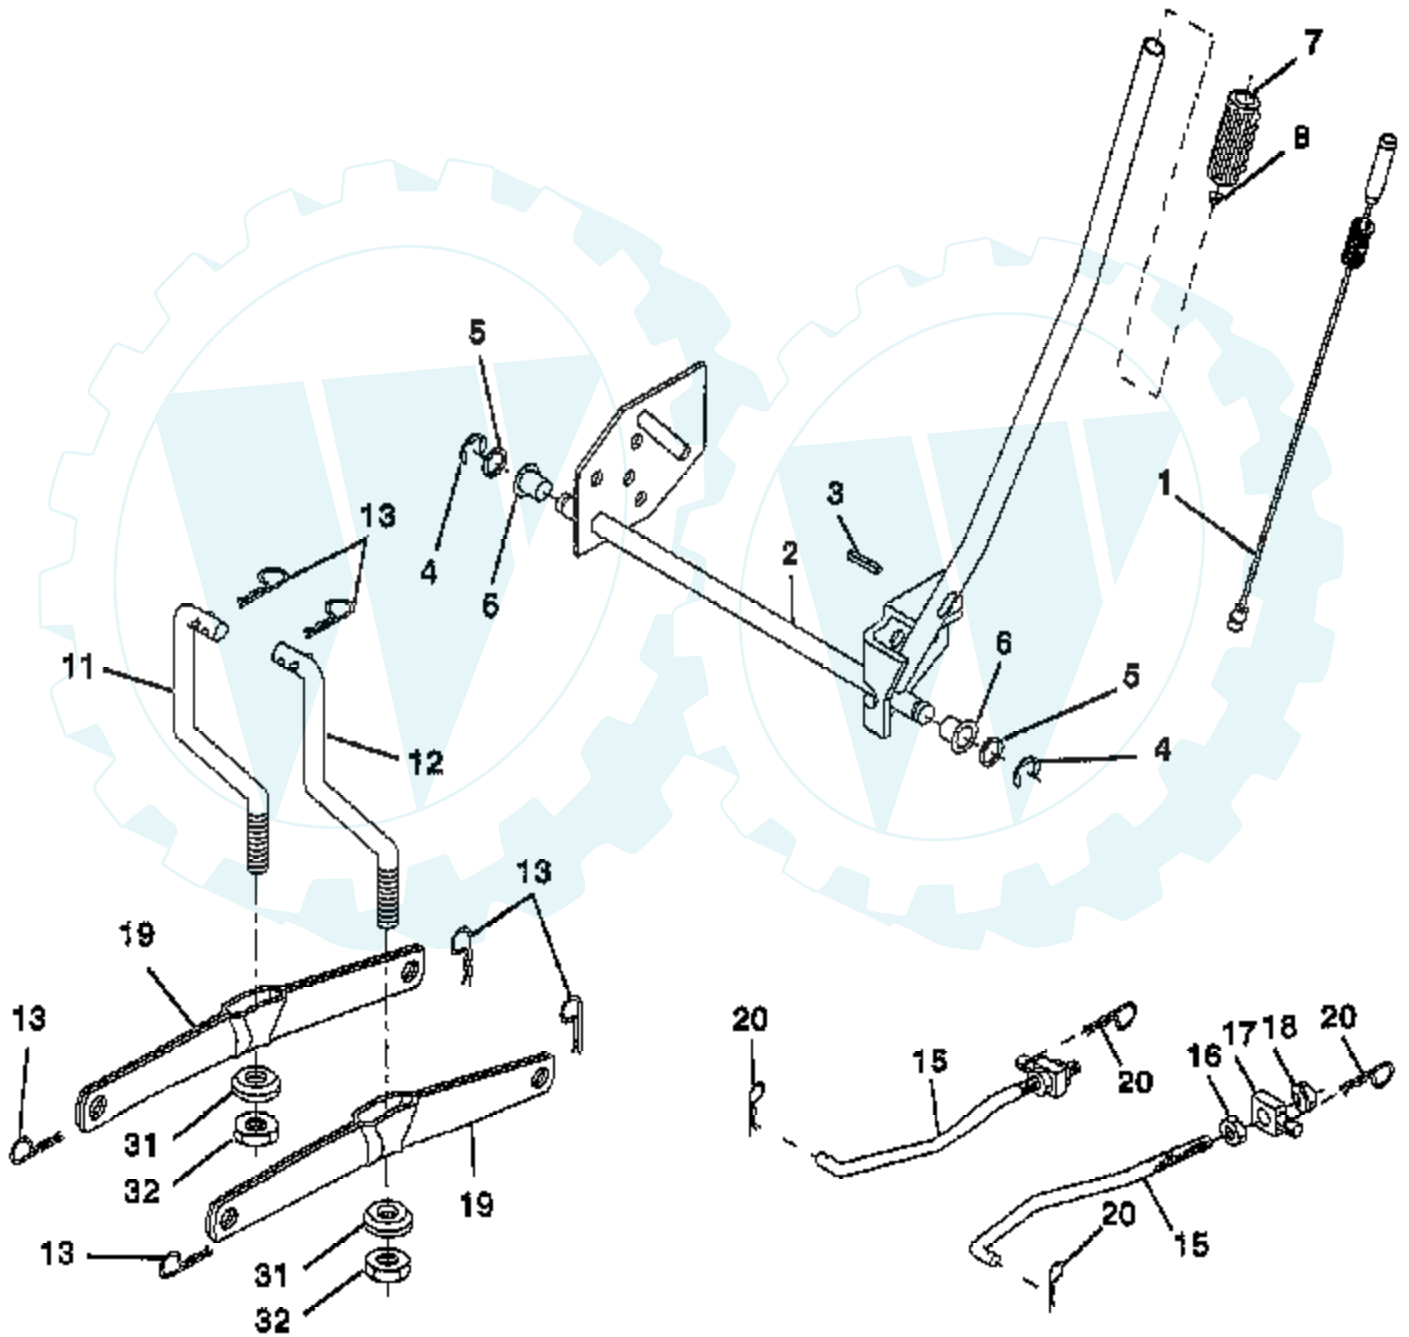

TRACTOR - - MODEL NUMBER CT12542L

ENGINE

Ref #	Part Number	Qty	Description
1	140310		CONTROL THROTTLE
2	17720410		SCREW LT
3	289707		ENGINE B&S
4	137348		MUFFLER
13	272293		GASKET ENG 1 313 LD TIN PLATED
14	13280324		PIPE NIPPLE
15	13200300		ELBOW
16	11050600		LOCKWASHER
23	156123		SHIELD-HEAT
29	137180		SUB= 532137180
31	140280		SUB= 161911
32	140527		CAP ASM FUEL
33	123487X		HOSE CLAMP
35	17490512		SCREW
37	137040		LINE FUEL
38			REFER TO IMAGE
40	124028X		SUB= 532124028
44	17490412		SCREW HEX CRT
46	19091416		WASHER
62	10040500		LOCKWASHER
72	71070512		SCREW
78	17490620		SCREW
81	128861		NUT

TRACTOR - - MODEL NUMBER CT12542L

LIFT

Ref #	Part Number	Qty	Description
1	159460		WIRE ASM W.SPRING
2	159471		"SHAFT ASM LIFT,RH"
3	105767X		PIN-GROOVE LT
4	12000002		SUB= 2225J
5	19211621		WASHER
6	120183X		NYLON BEARING
7	109413X		GRIP
8	124526X		SUB= 125925X
10	122512X		SUB= 532122512
11	139865		SUB= 918139865
12	139866		SUB= 151140
13	4939M		SUB= 85902
15	127218		LINK.FRONT
16	73350800		NUT
17	130171		TRUNION
18	73800800		NUT.LK.W/WSH.1/2.
19	139868		ARM SUSP REAR
20	3146R		RETAINER.SPRING
31	140302		BEARING PVT LH
32	73540600		NUT.CROWNLOCK.3/8