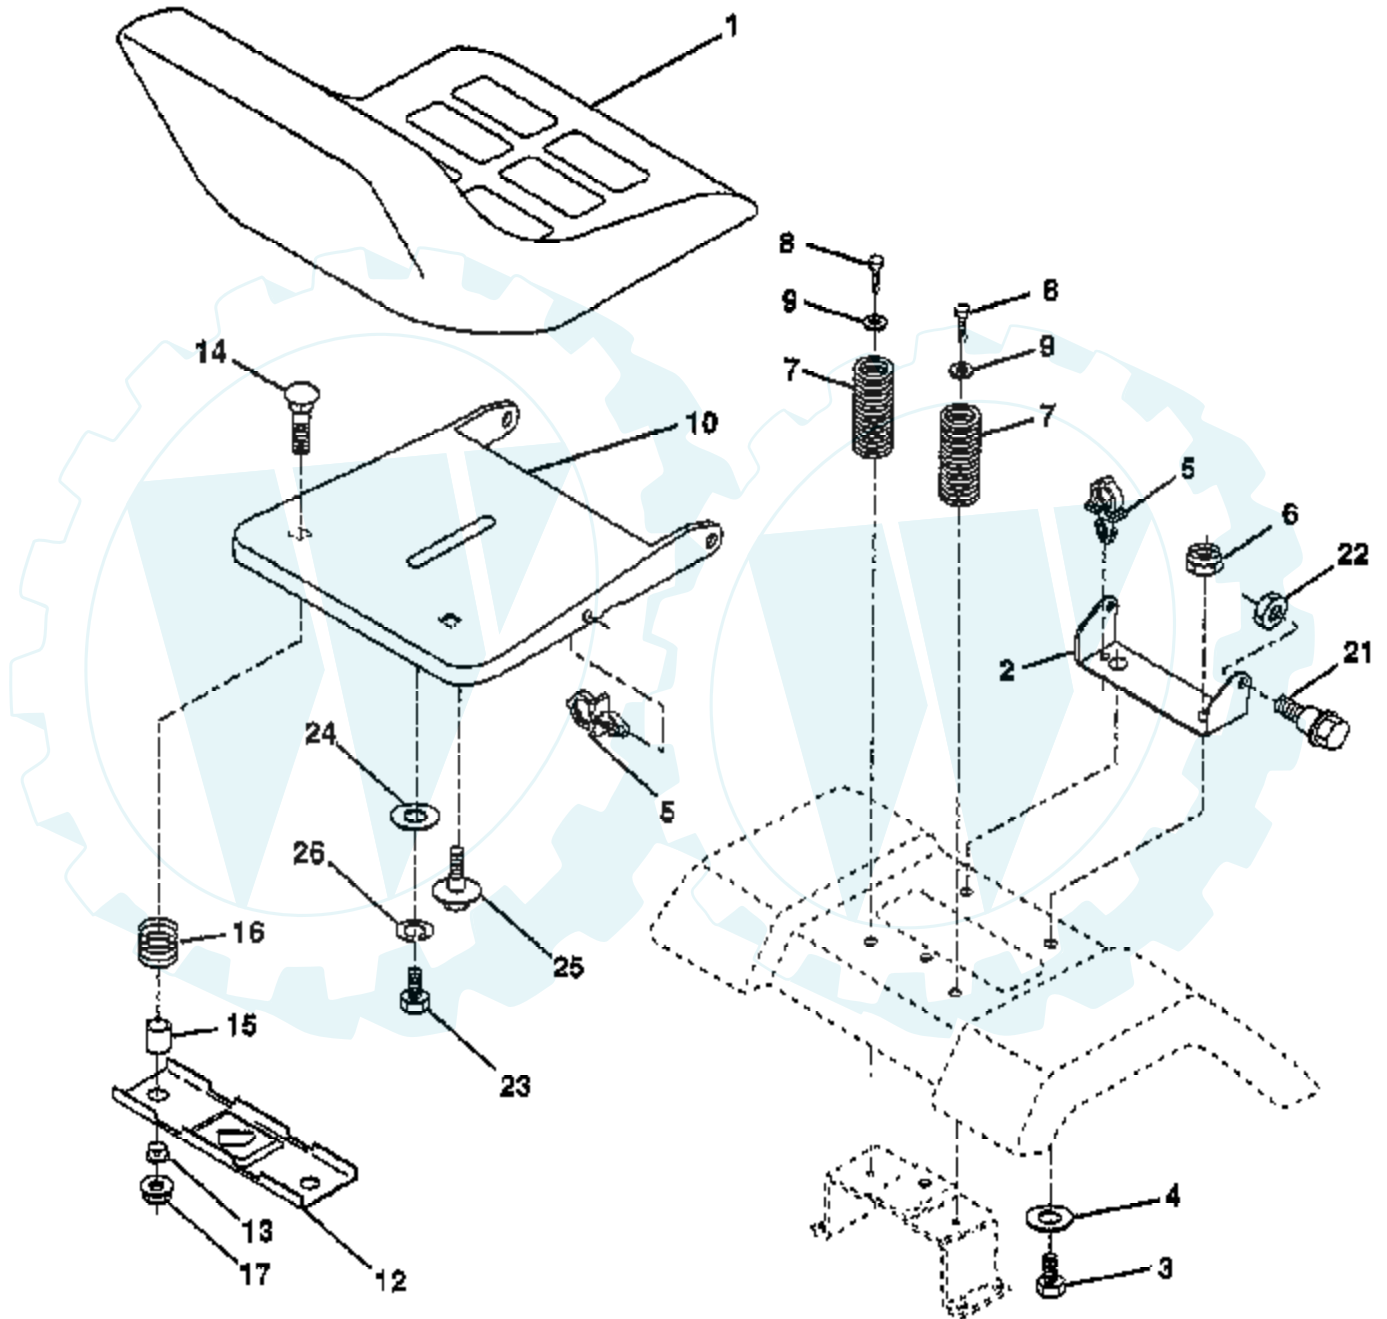

Ref #	Part Number	Qty	Description
61	778163		GEAR, SPUR, 31 TEETH
65	780109		WASHER, THRUST
66	776135		SHAFT, INPUT
67	776315A		SHAFT, BRAKE, 4 KEYED
68	786116A		PLUG
69	780051		WASHER THRUST
70	786118		SPACER
71	788069		SEAL SQUARE CUT
72	792165		THREADED PLUG 9/16-18
72A	788091		"O" RING
76	780090		WASHER, THRUST
77	788078A		INVERTED RETAINING RING
79	792144		SPRING
81	786081		CHAIN, ROLLER
82	786082		SPROCKET 9T
83	786123		SPROCKET 18T (REV)
90	788067B		GREASE BENTONITE, 32 OZ.
103	792166		SCREW
104	792167		LOCKNUT
150	510334		GASKET ELIMINATOR
900	794603		REPLACEMENT TRANSAXLE

TRACTOR - - MODEL NUMBER CT12542L

SCHEMATIC

IGNITION SWITCH

POSITION	CIRCUIT	"MAKE"
OFF	G + M + L	NONE
RUN/LIGHT	B + L	A + Y
RUN	B + L	NONE
START	B + L + S	NONE

NOTE

YOUR TRACTOR IS EQUIPPED WITH A SPECIAL ALTERNATOR SYSTEM. THE LIGHTS ARE NOT CONNECTED TO THE BATTERY, BUT HAVE THEIR OWN ELECTRICAL SOURCE BECAUSE OF THIS, THE BRIGHTNESS OF THE LIGHTS WILL CHANGE WITH ENGINE SPEED AT IDLE THE LIGHTS WILL DIM AS THE ENGINE IS SPEEDED UP, THE LIGHTS WILL BECOME THEIR BRIGHTEST

NON-REMOVABLE CONNECTIONS REMOVABLE CONNECTIONS

WIRING INSULATED CLIPS

NOTE: IF WIRING INSULATED CLIPS WERE REMOVED FOR SERVICING OF UNIT, THEY SHOULD BE REPLACED TO PROPERLY SECURE YOUR WIRING

TRACTOR - - MODEL NUMBER CT12542L

SEAT ASSEMBLY

Ref #	Part Number	Qty	Description
1	127428		SUB= 140119
2	140551		BRACKET PVT SEAT
3	74760616		BOLT
4	19131610		WASHER PM
5	145006		CLIP.PUSH-IN.HING
6	73800600		NUT
7	124181X		SPRING COMPRESSIO
8	17490616		SCREW GTV
9	19131614		WASHER
10	155925		PAN-SEAT
12	121246X		BRKT SWITCH
13	121248X		BUSHING
14	72050411		SUB= 872050411
15	134300		SPLIT SPACER
16	121250X		SPRING
17	123976X		SUB= 73900400
21	153236		"BOLT,SHOULDER"
22	73800500		NUT
23	74780814		BOLT
24	19171912		WASHER
25	127018X		"BOLT,SHOULDER"
26	10040800		LOCKWASHER