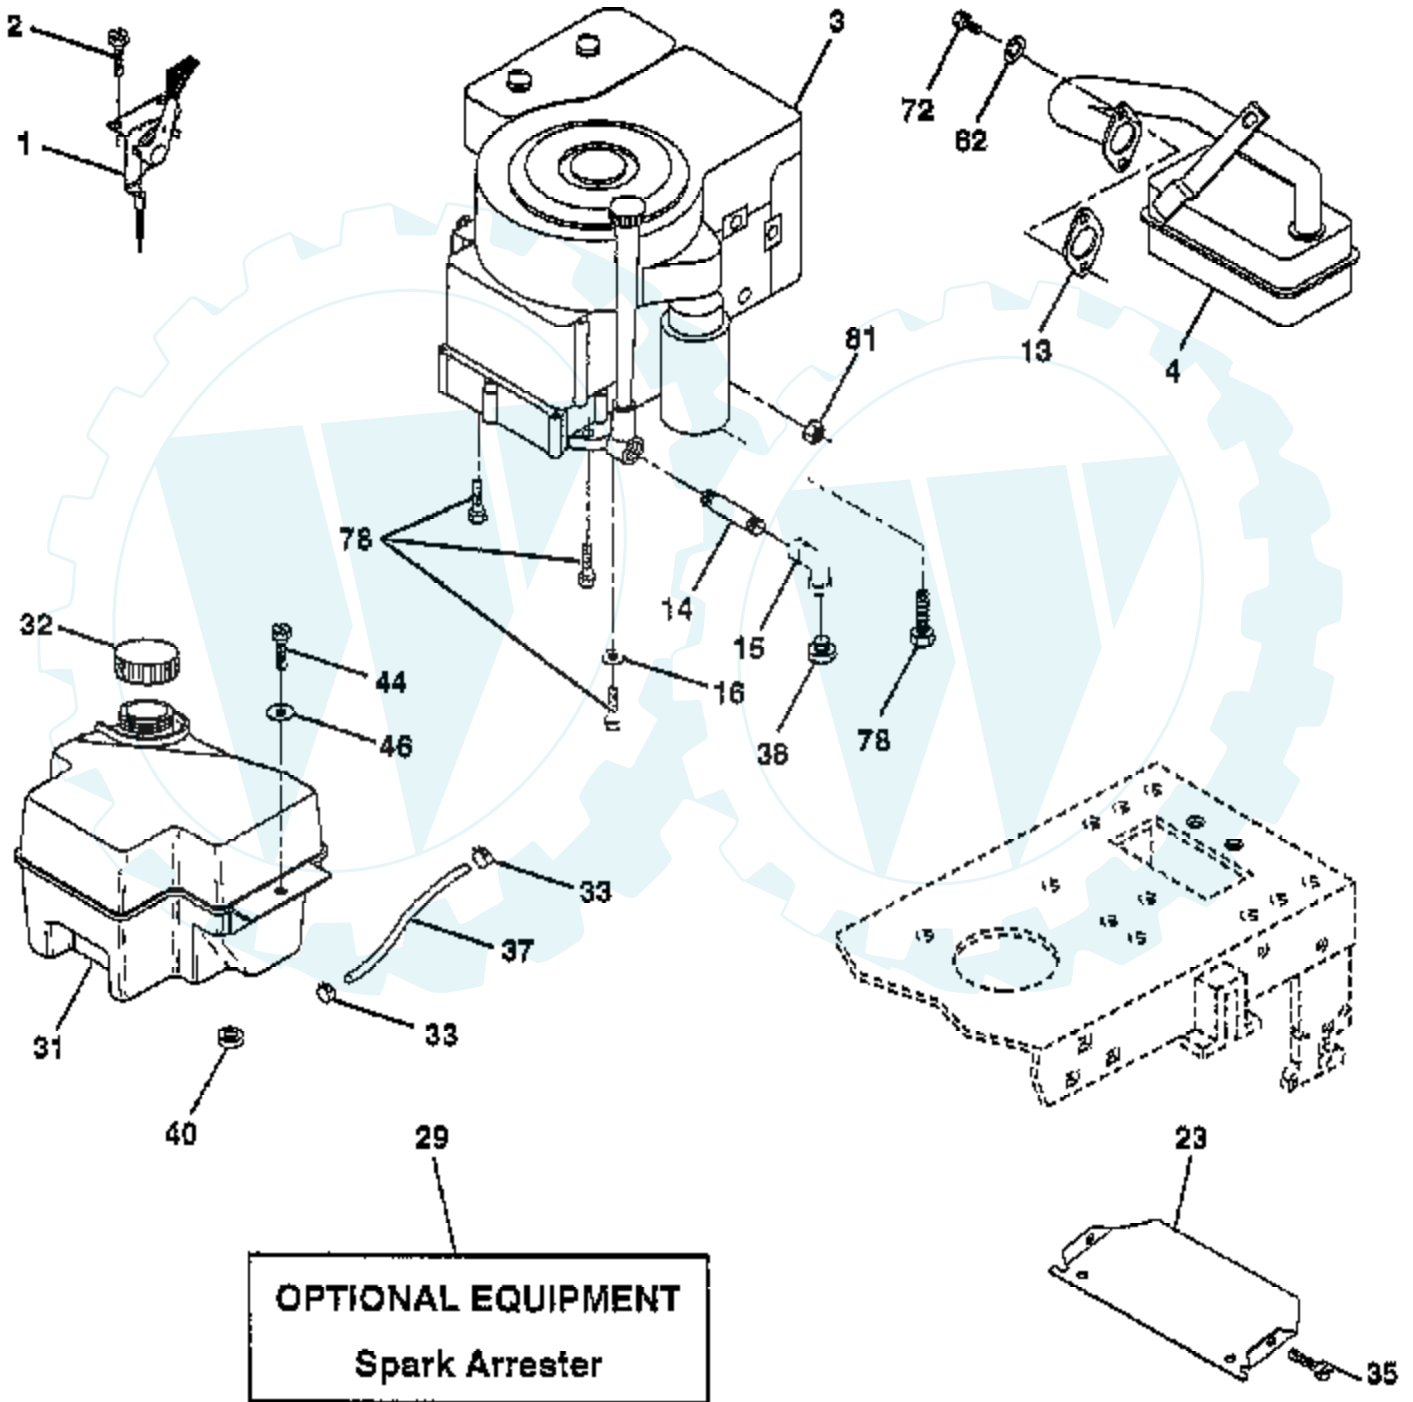

TRACTOR - - MODEL NUMBER CT12542L

ELECTRICAL

Ref #	Part Number	Qty	Description
1	144925		SUB= 123899X
2	74760412		BOLT LT
3	19091016		WASHER
4	10040400		LOCKWASHER
6	73220400		SUB= 50675
7	109238X		TUBE T
8	156417		"CASE,BATTERY.MECH"
9	109596X		HOSE CLAMP T
15	147688		FASTNER.SNAP-IN
16	153664		SWITCH INTERLOCK
19	10090400		SUB= 10040400
20	73350400		NUT
21	136850		"HARNES,LIGHT SOC"
22	4152J		HEADLAMP BULB
24	4799J		"CABLE T, BATTERY"
25	146147		CABLE.BTRY.6GA.RD
26	108824X		FUSE HYT
28	4207J		CABLE T
29	121305X		SWITCH SEAT
30	140301		SWITCH IGN 4POS
31	124211X		NUT IGNITION
32	141226		COVER KEY SWITCH
33	122147X		KEY
40	156442		HARNES-IGNITION
41	71110408		BOLT HXHD FIN
42	131563		SUB= 154336
43	145673		SUB= 146154
44	73640400		NUT HXKEP 1/4X20
48	140844		ADAPTER AMMETER
52	141940		PROTECTION LOOP
70	140413		HARNES ENG DUAL

TRACTOR - - MODEL NUMBER CT12542L

ENGINE

Ref #	Part Number	Qty	Description
1	140310		CONTROL THROTTLE
2	17720410		SCREW LT
3	289707		ENGINE B&S
4	137348		MUFFLER
13	272293		GASKET ENG 1 313 LD TIN PLATED
14	13280324		PIPE NIPPLE
15	13200300		ELBOW
16	11050600		LOCKWASHER
23	156123		SHIELD-HEAT
29	137180		SUB= 532137180
31	140280		SUB= 161911
32	140527		CAP ASM FUEL
33	123487X		HOSE CLAMP
35	17490512		SCREW
37	137040		LINE FUEL
38			REFER TO IMAGE
40	124028X		SUB= 532124028
44	17490412		SCREW HEX CRT
46	19091416		WASHER
62	10040500		LOCKWASHER
72	71070512		SCREW
78	17490620		SCREW
81	128861		NUT