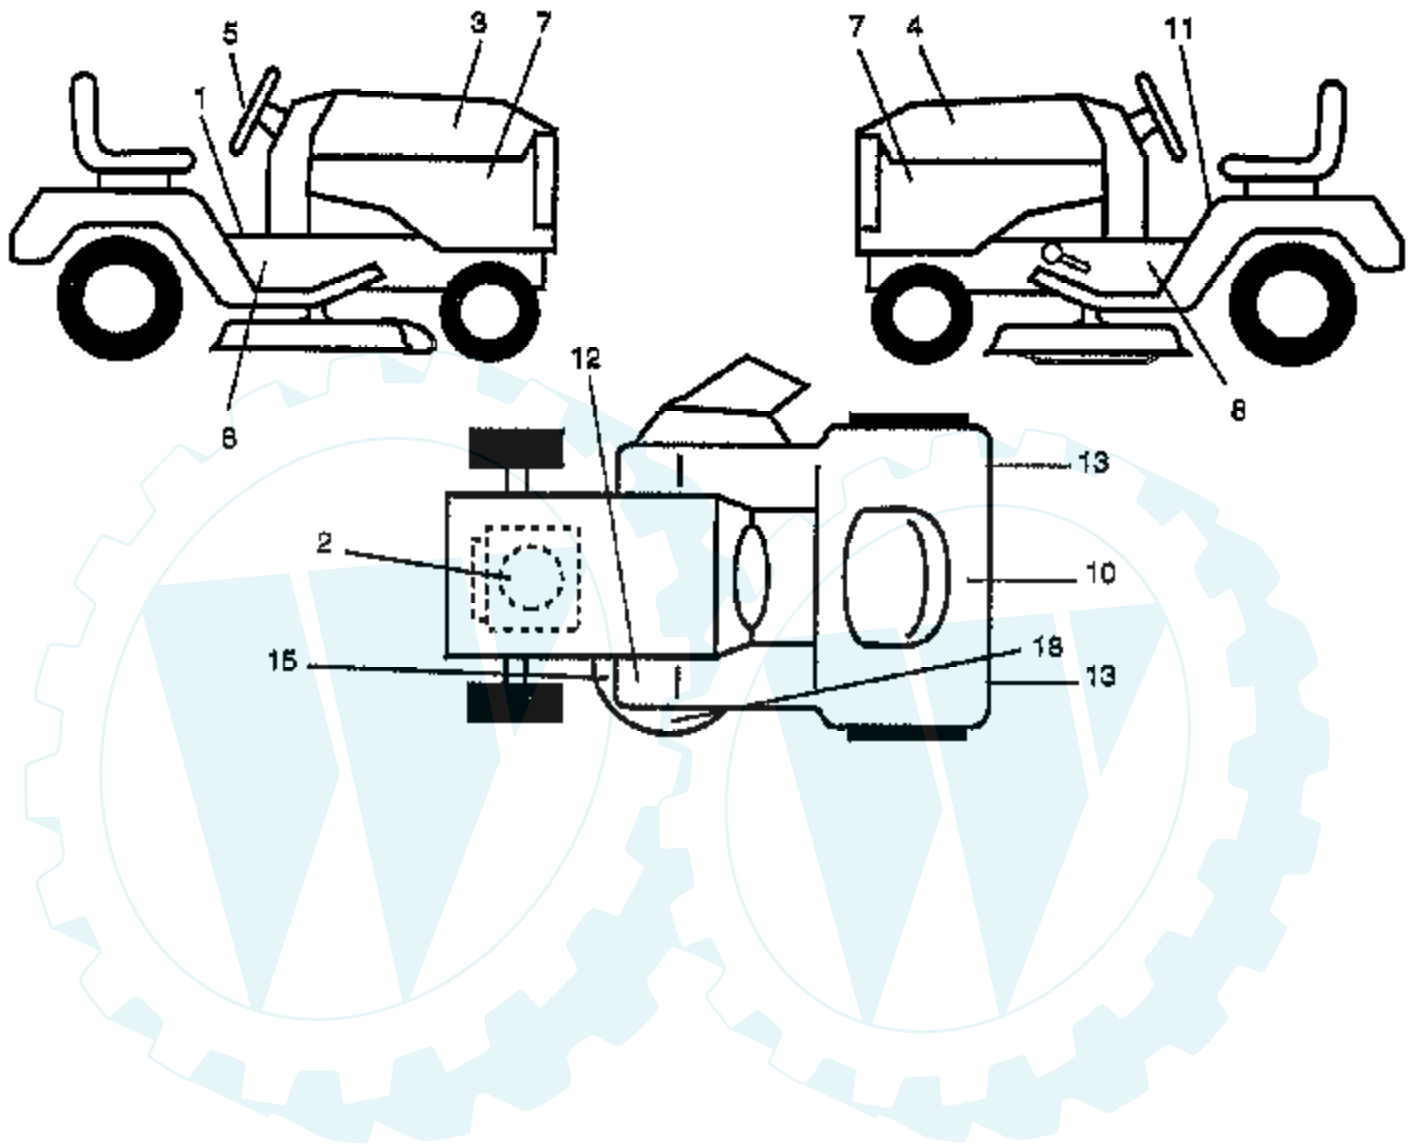

TRACTOR - - MODEL NUMBER CT12542L

CHASSIS AND ENCLOSURES

Ref #	Part Number	Qty	Description
1	159530		CHASSIS ASM
2	140356		SUB= 145009
3	17490612		SCREW
4	19131216		WASHER
5	155272		BUMPER-HOOD/DASH
6	155924X012		SADDLE
8	155138		CLIP.RETAINER
9	147627X011		DASH.SILKSCREENED
10	72140608		SUB= 72110608
11	155927		"PANEL-DASH,LH"
12	145660		CLIP.TINNERMAN
13	155934X010		SUB= 169117X010
14	17490608		SCREW LT
15	74180512		SCREW
16	73510500		NUT
17	139394X550		SUB= 159639X550
18	126938X		SUB= 532126938
20	156437		"PLATE-MTG,BATT/FU"
23	124028X		SUB= 532124028
24	74780616		BOLT
25	19131312		WASHER
26	73800600		NUT
28	157373		GRILLE-MS428
29	140273		LENS GRILLE
30	109872X550		FENDER.PNT.
31	136619		BRKT FENDER
33	105476X550		FOOTREST.LH.PERF.
34	105475X550		FOOTREST.RH.PERF.
35	72110606		BOLT
37	17490508		SCREW LT
38	139886		BRACKET ASM LH
39	139887		BRACKET ASM RH
51	73800400		NUT
52	19091416		WASHER
53	144697		BRACKET.GRILLE.LH
54	17030814		SUB= 91817030814
55	144696		BRACKET.GRILLE.RH
57	74780412		SUB= 74780414
58	150127		AIR DUCT
71	73680400		SUB= 73690400
140	158418		BRKT SUSPENSION
145	156524		"ROD POVOT,CHASSIS"
147	74760412		BOLT LT
	5479J		PLUG BUTTON T

TRACTOR - - MODEL NUMBER CT12542L

DECALS

Ref #	Part Number	Qty	Description
1	156867		"DECAL DASH,OPER."
2	272632		DECAL, HP ENGINE
3	159250		DECAL HOOD RH
4	159251		"DECAL HOOD,LH"
5	158887		DECAL INST STG WH
7	159252		"DECAL PANEL,SIDE"
8	159253		"DECAL CHASSIS 42""
10	145005		DECAL.BATRY.3-3908
11	157002		"DECAL DANGER,FEND"
12	4900J		DECAL T
13	106202X		REFLECTOR-TAIL YT
15	136832		DECAL
18	135013		NLA
	138311		DECAL HANDLE LIFT
	158124		MANUAL.GENERIC.42
	160106		MANUAL.P.CT12542L