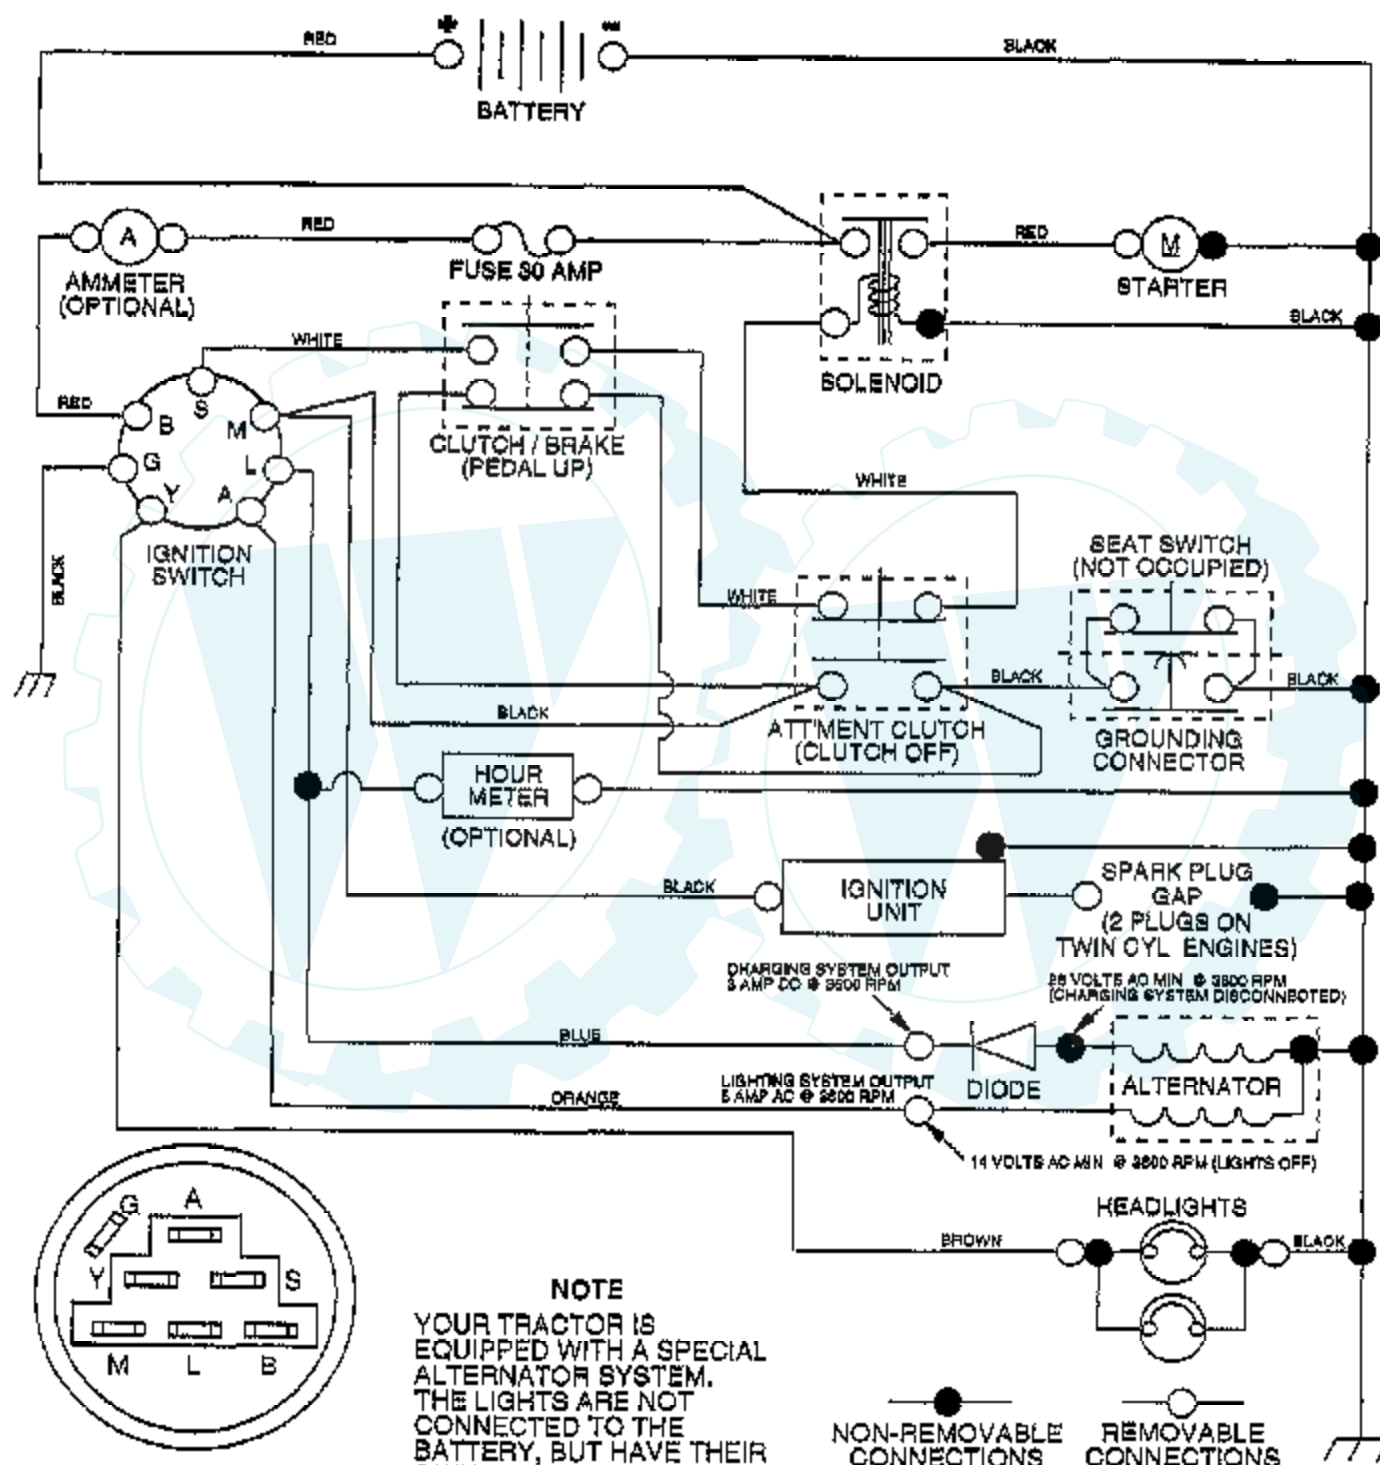

TRACTOR - - MODEL NUMBER CT12542L

SCHEMATIC

IGNITION SWITCH

POSITION	CIRCUIT	"MAKE"
OFF	G + M + L	NONE
RUN/LIGHT	B + L	A + Y
RUN	B + L	NONE
START	B + L + S	NONE

NOTE

YOUR TRACTOR IS EQUIPPED WITH A SPECIAL ALTERNATOR SYSTEM. THE LIGHTS ARE NOT CONNECTED TO THE BATTERY, BUT HAVE THEIR OWN ELECTRICAL SOURCE BECAUSE OF THIS, THE BRIGHTNESS OF THE LIGHTS WILL CHANGE WITH ENGINE SPEED AT IDLE THE LIGHTS WILL DIM AS THE ENGINE IS SPEEDED UP, THE LIGHTS WILL BECOME THEIR BRIGHTEST

NON-REMOVABLE CONNECTIONS   REMOVABLE CONNECTIONS

WIRING INSULATED CLIPS

NOTE: IF WIRING INSULATED CLIPS WERE REMOVED FOR SERVICING OF UNIT, THEY SHOULD BE REPLACED TO PROPERLY SECURE YOUR WIRING