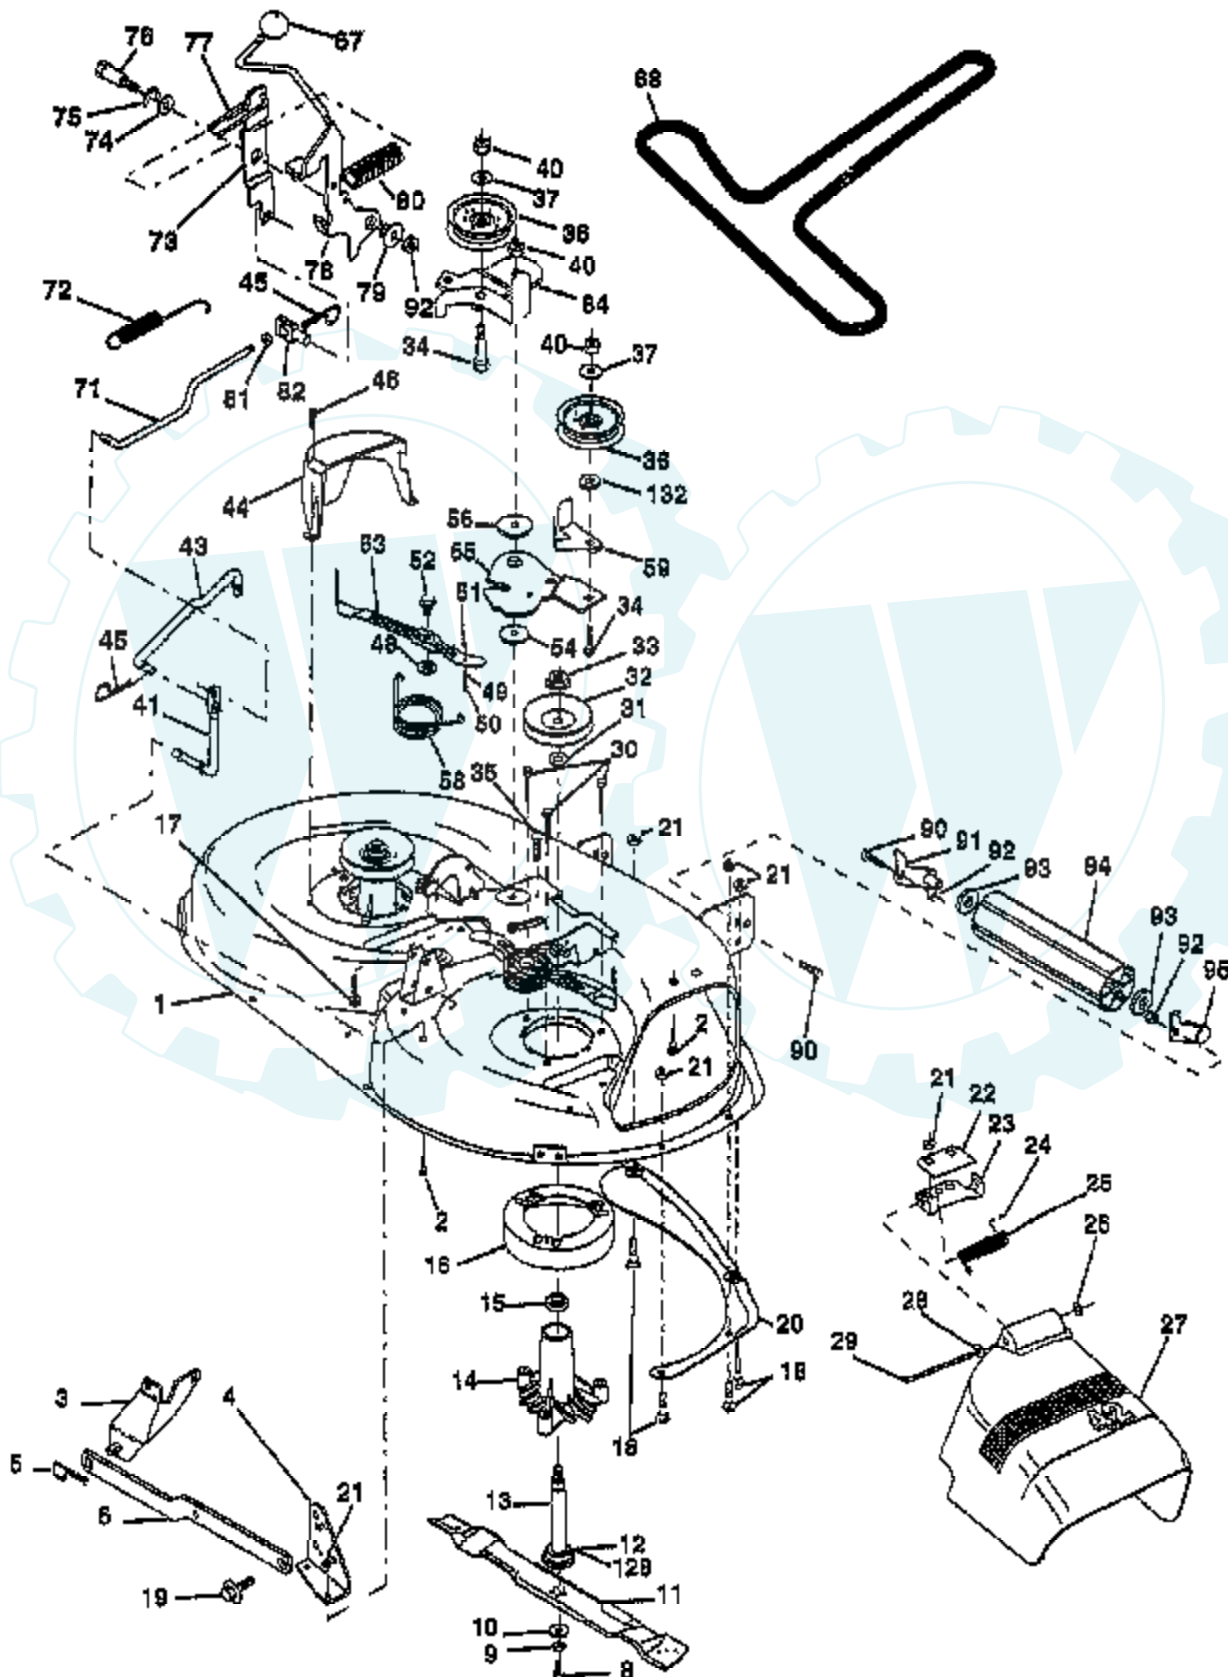

TRACTOR - - MODEL NUMBER CT12542L

MOWER DECK

Ref #	Part Number	Qty	Description
1	144393		DECK.WELD.42.
2	72140506		BOLT
3	138017		BRKT ASM SWAY BAR
4	138440		BRKT DECK SW BAR
5	4939M		SUB= 85902
6	130832		SUB= 130833
8	850857		BLADE BOLT
9	10030600		SUB= 10040600
10	140296		WASHER.HARD.BLADE
11	138498		"BLADE.42"" HIPERF"
12	129895		BEARING.BALL
13	137645		SUB= 137646
14	128774		HSG ASM MANDREL
15	110485X		BEARING
16	140329		STRIPPER RND MWR
17	72110610		BOLT RDHD 3/8-16
18	72140505		BOLT
19	132827		BOLT SHD 5/16-18
20	136888		SUB= 918136888
21	73680500		SUB= 73690500
22	134753		STIFFENER BRKT
23	131267		DEFLECTOR BRKT
24	105304X		CAP-SLEEVE LT
25	123713X		SPRING TORSION
26	110452X		NUT PUSH M
27	130968		DEFLECTOR.SHIELD
28	19111016		WASHER
29	131491		HINGE ROD
30	138776		SUB= 157722
31	129963		WASHER
32	153535		PULLEY.MANDREL.42
33	137266		SUB= 139729
34	72110614		BOLT
35	133835		XMAS TREE FASTNER
36	131494		FLAT IDLER PULLEY
37	19131316		WASHER
40	73680600		SUB= 73690600
41	133551		PIVOT ROD
43	140083		ROD CLUTCH W/NIBS
44	140088		GUARD MAND LH BLK
45	4497H		RETAINER M
46	137729		SCREW.1/4-20X5/8
48	133944		HARD SMALL WASHER
49	155066		ROLLER ASM-CAM
50	131340		SHOULDER BOLT
51	69180		LOCKNUT
52	139888		BOLT.SHLD.5/16-18
53	131845		BRAKE PAD ARM ASM
54	133943		HARDENED WASHER
55	155046		ARM-IDLER
56	122052X		SPACER RETAINER
58	140086		SPRING TORSN BRAK
59	141043		GUARD IDLER TUV
67	106932X		KNOB T(3/8 HOLE)
68	144959		BELT-V.SEC.46.KEL
71	142427		ROD CLUTCH 38/42
72	131870		RETURN SPRING
73	127847		CLUTCH ARM SECOND