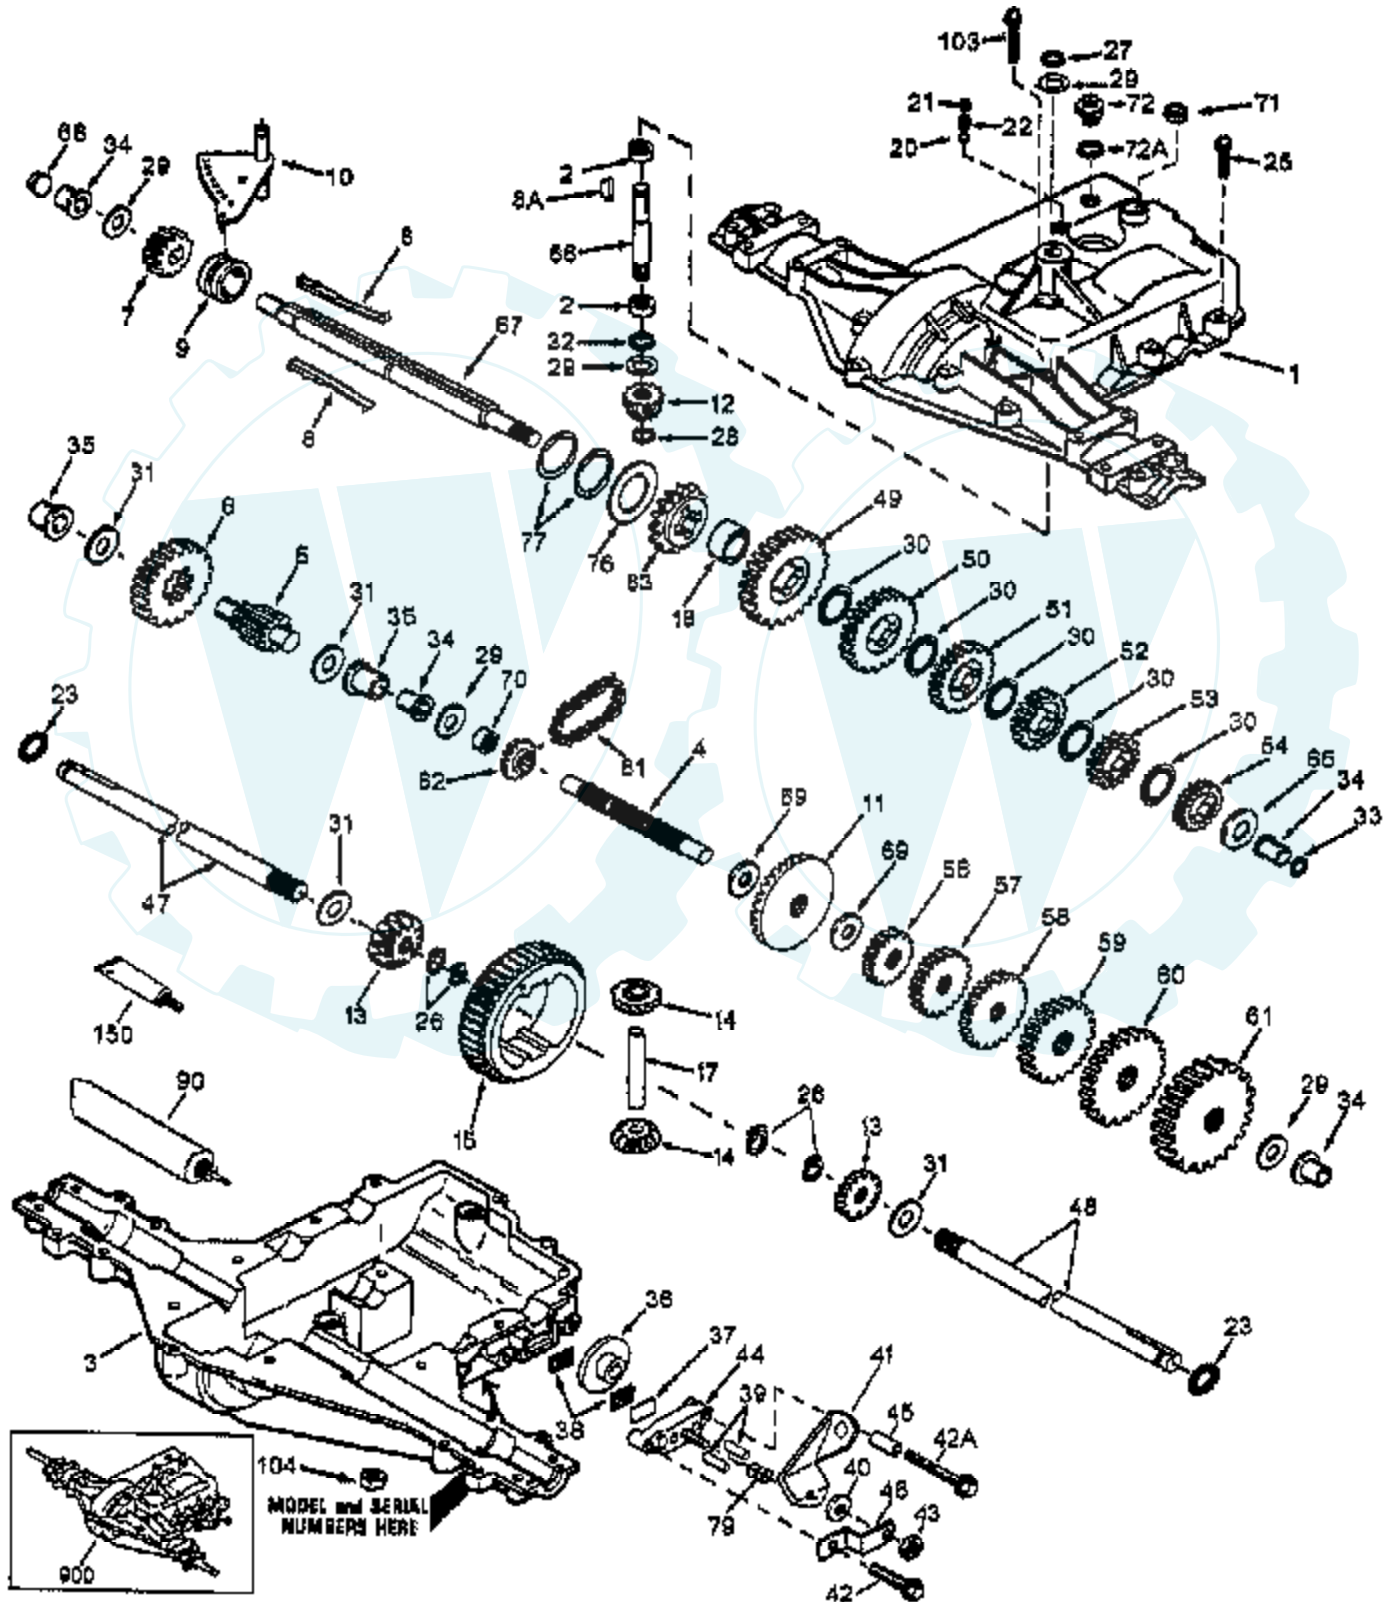

TRACTOR - - MODEL NUMBER CT12542L

PEERLESS TRANSAXLE - MODEL NUMBER P930-055A

Ref #	Part Number	Qty	Description
1	772108A		TRANSAXLE COVER
2	780086		BEARING, NEEDLE
3	770102A		TRANSAXLE CASE
4	776260		SHAFT, COUNTER
5	776219B		OUTPUT SHAFT AND PINION
6	778139		GEAR, OUTPUT
7	778136		GEAR, SPUR, 15 TEETH
8	792136A		SHIFT KEY
8A	792047		KEY, WOODRUFF
9	784352		COLLAR, SHIFTER
10	784355		ROD & FORK ASSY, SHIFT
11	778229		GEAR, BEVEL, 42 TEETH
12	778113A		BEVEL PINION, INPUT
13	778221		GEAR, BEVEL
14	778068		GEAR, BEVEL, PINION
15	778260		GEAR, RING
17	786139		PIN, DRIVE
18	786102		SPACER, NEUTRAL
20	792077		BALL STEEL, 5/16" DIA.
21	792078		SCREW, 3/8-16 X 3/8"
22	792079		SPRING
23	788061		RING, SEAL
25	792073		SCREW, 1/4-20 X 1-1/4
26	792125		RING RETAINER
27	792035		RING, RETAINER
28	788040		RETAINING RING
29	780072		WASHER THRUST
30	780108		WASHER THRUST
31	780001		WASHER
32	792001		"O" RING
33	788095		SEAL, SQUARE CUT
34	780105A		BUSHING, FLANGED
35	780118A		BUSHING, FLANGED
36	790003		DISK, BRAKE
37	790007		PLATE BRAKE PAD
38	799021		BRAKE PAD
39	786026		PIN DOWEL
40	792076A		WASHER
41	790079		BRAKE LEVER
42	792073		SCREW, 1/4-20 X 1-1/4
42A	792085A		SCREW, 1/4-20 X 2-1/4
43	792075		LOCKNUT 5/16-24
44	790025		HOLDER BRAKE PAD
45	786066		SPACER
46	786086		BRKT BRAKE LEVER
47	774690		AXLE
48	774691		AXLE
49	778215		GEAR, SPUR, 37 TEETH
50	778125		GEAR, SPUR, 35 TEETH
51	778124A		GEAR, SPUR, 30 TEETH
52	778123A		GEAR, SPUR, 25 TEETH
53	778122A		GEAR, SPUR, 22 TEETH
54	778273		GEAR, SPUR, 19T
56	778230		GEAR, SPUR, 12 TEETH
57	778151		GEAR, SPUR, 15 TEETH
58	778126A		GEAR, SPUR, 20 TEETH
59	778127A		GEAR, SPUR, 25 TEETH
60	778128A		GEAR, SPUR, 28 TEETH