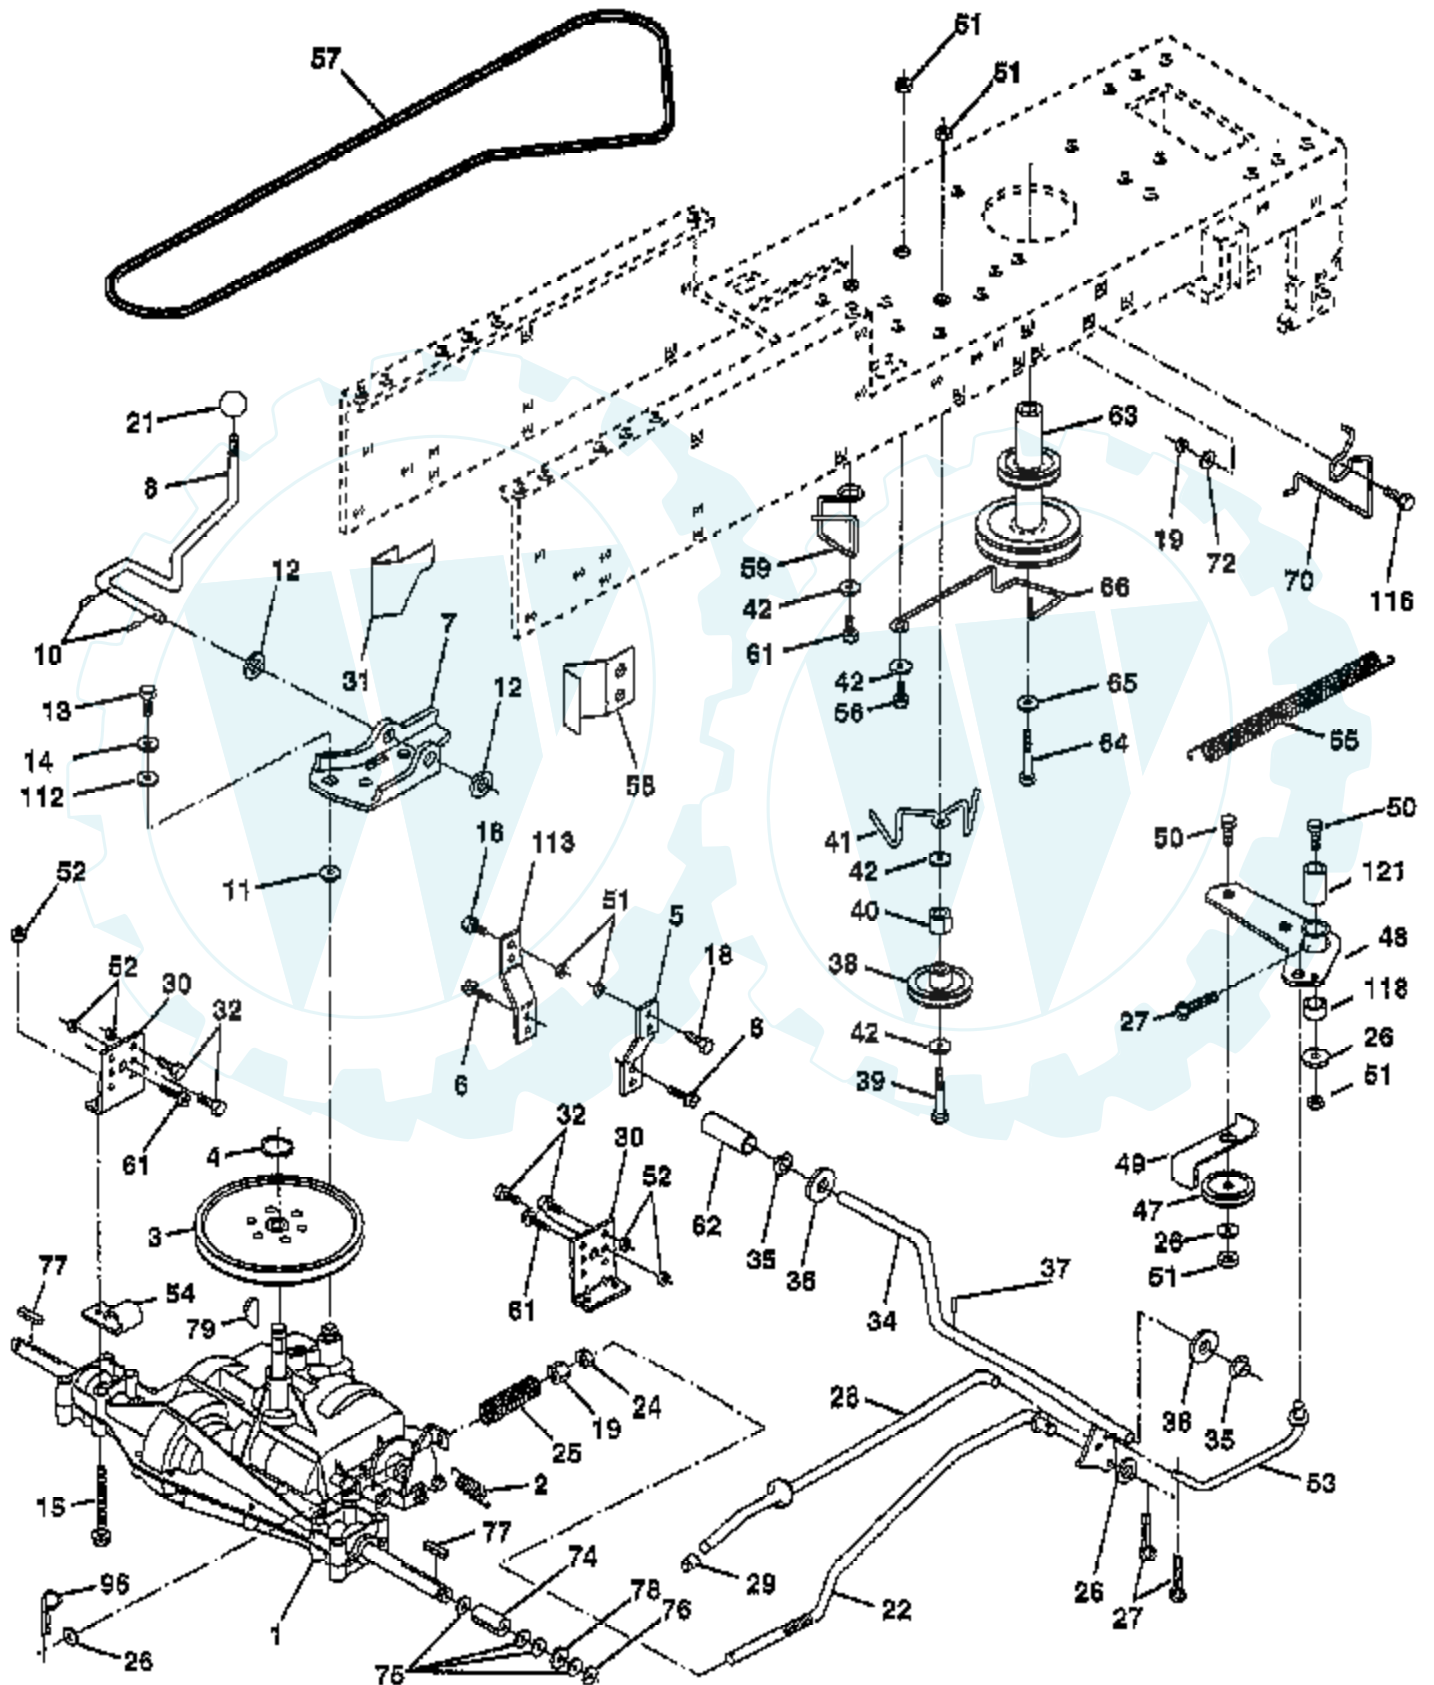

TRACTOR - - MODEL NUMBER CT12542L

DECALS

Ref #	Part Number	Qty	Description
1	156867		"DECAL DASH,OPER."
2	272632		DECAL, HP ENGINE
3	159250		DECAL HOOD RH
4	159251		"DECAL HOOD,LH"
5	158887		DECAL INST STG WH
7	159252		"DECAL PANEL,SIDE"
8	159253		"DECAL CHASSIS 42""
10	145005		DECAL.BATRY.3-3908
11	157002		"DECAL DANGER,FEND"
12	4900J		DECAL T
13	106202X		REFLECTOR-TAIL YT
15	136832		DECAL
18	135013		NLA
	138311		DECAL HANDLE LIFT
	158124		MANUAL.GENERIC.42
	160106		MANUAL.P.CT12542L

TRACTOR - - MODEL NUMBER CT12542L

DRIVE

Ref #	Part Number	Qty	Description
1	930-055A		TRANSAXLE, PEERLESS
2	146682		SPRING.BRAKE.RETU
3	123666X		PULLEY TRANS
4	12000028		SUB= 2267J
5	121520X		STRAP TORQUE
6	17490512		SCREW
7	130802		SUB= 162240
8	131679		SHIFT ROD
10	76020416		PIN COTTER 1/8
11	105701X		WASH-SHFT PLT LT
12	19151216		WASHER
13	74550412		BOLT.1/4-28.W/PAT
14	10040400		LOCKWASHER
15	74490544		BOLT.HX.FLG.5/16
18	74780616		BOLT
19	73800600		NUT
21	106933X		KNOB T (1/2-HOLE)
22	130804		BRAKE ROD
24	73350600		NUT
25	106888X		SPRING ROD LT
26	19131316		WASHER
27	76020412		COTTER PIN
28	145204		ROD.BRAKE.PARK.LT
29	71673		PLUNGER CAP T
30	130807		TRANSAXLE MTG BKT
31	127275X		"KEEPER,BELT LH T"
32	74760512		BOLT
34	155071		SHAFT ASM-PEDAL F
35	120183X		NYLON BEARING
36	19211616		WASHER LT
37	1572H		SUB= 2882J
38	123674X		PULLEY.IDLER.FLAT
39	74760644		BOLT
40	4470J		SPACER T
41	154777		SUB= 165692
42	19131312		WASHER
47	127783		SUB= 139245
48	154604		BELLCRANK ASM
49	123205X		RETAIN BELT
50	74760624		SUB= 74930624
51	73680600		SUB= 73690600
52	73680500		SUB= 73690500
53	105710X		"LINK, CLUTCH T"
54	2751R		CLIP T
55	105709X		"SPRING, RETURN LT"
56	74760620		SUB= 74780620
57	130801		SUB= 138255
58	127274X		"KEEPER,BELT RH T"
59	140312		KEEPER BELT CNTSP
61	17490612		SCREW
62	8883R		PEDAL COVER T
63	140186		PULLEY.ENGINE
64	71170764		BOLT
65	10040700		LOCKWASHER
66	154778		KEEPER-BELT
70	134683		KEEPER BELT ENG
72	19132012		WASHER
74	137057		SPACER AXLE