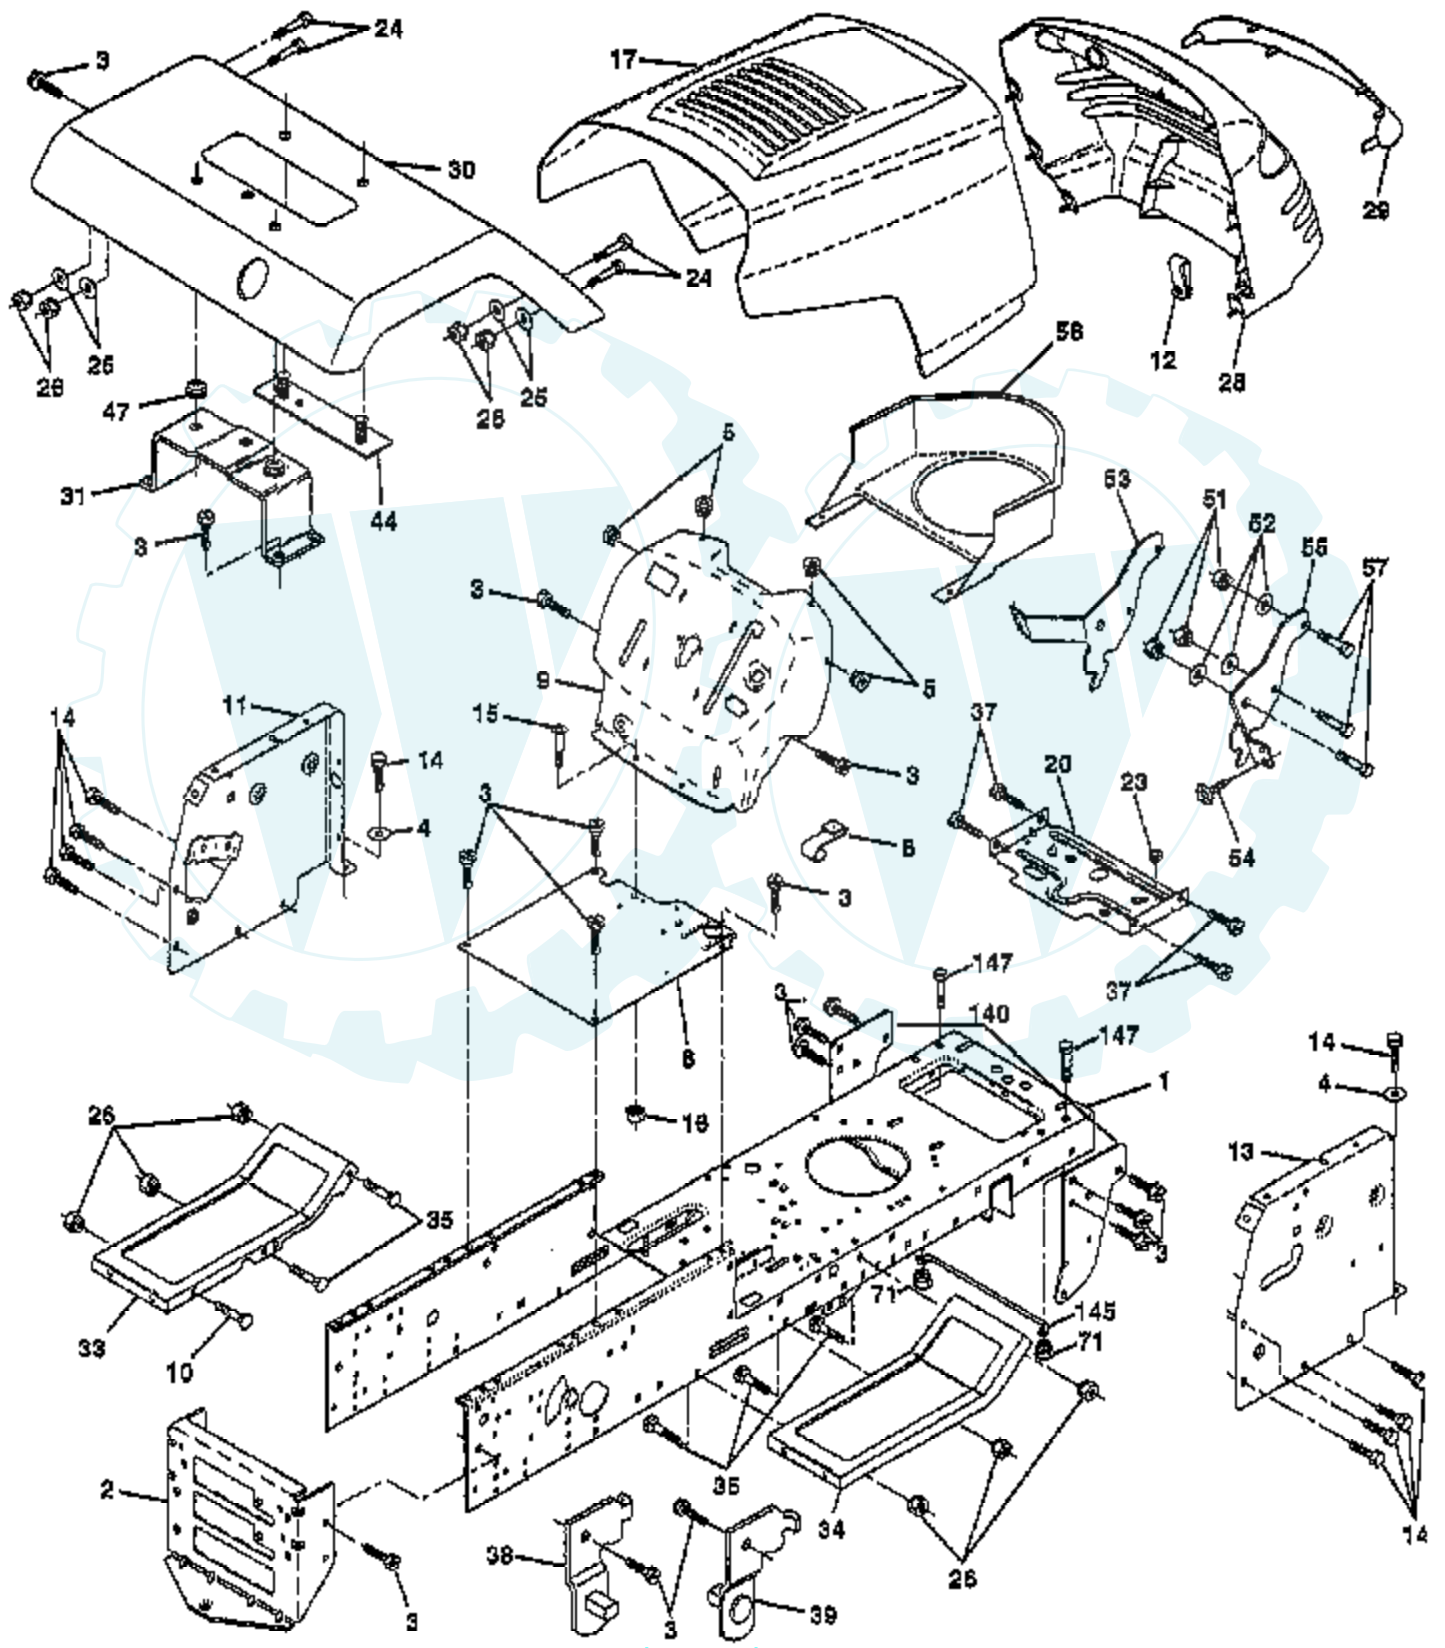

TRACTOR - - MODEL NUMBER CT12542L

CHASSIS AND ENCLOSURES

Ref #	Part Number	Qty	Description
1	159530		CHASSIS ASM
2	140356		SUB= 145009
3	17490612		SCREW
4	19131216		WASHER
5	155272		BUMPER-HOOD/DASH
6	155924X012		SADDLE
8	155138		CLIP.RETAINER
9	147627X011		DASH.SILKSCREENED
10	72140608		SUB= 72110608
11	155927		"PANEL-DASH,LH"
12	145660		CLIP.TINNERMAN
13	155934X010		SUB= 169117X010
14	17490608		SCREW LT
15	74180512		SCREW
16	73510500		NUT
17	139394X550		SUB= 159639X550
18	126938X		SUB= 532126938
20	156437		"PLATE-MTG,BATT/FU"
23	124028X		SUB= 532124028
24	74780616		BOLT
25	19131312		WASHER
26	73800600		NUT
28	157373		GRILLE-MS428
29	140273		LENS GRILLE
30	109872X550		FENDER.PNT.
31	136619		BRKT FENDER
33	105476X550		FOOTREST.LH.PERF.
34	105475X550		FOOTREST.RH.PERF.
35	72110606		BOLT
37	17490508		SCREW LT
38	139886		BRACKET ASM LH
39	139887		BRACKET ASM RH
51	73800400		NUT
52	19091416		WASHER
53	144697		BRACKET.GRILLE.LH
54	17030814		SUB= 91817030814
55	144696		BRACKET.GRILLE.RH
57	74780412		SUB= 74780414
58	150127		AIR DUCT
71	73680400		SUB= 73690400
140	158418		BRKT SUSPENSION
145	156524		"ROD POVOT,CHASSIS"
147	74760412		BOLT LT
	5479J		PLUG BUTTON T

TRACTOR - - MODEL NUMBER CT12542L

DECALS

Ref #	Part Number	Qty	Description
1	156867		"DECAL DASH,OPER."
2	272632		DECAL, HP ENGINE
3	159250		DECAL HOOD RH
4	159251		"DECAL HOOD,LH"
5	158887		DECAL INST STG WH
7	159252		"DECAL PANEL,SIDE"
8	159253		"DECAL CHASSIS 42""
10	145005		DECAL.BATRY.3-3908
11	157002		"DECAL DANGER,FEND"
12	4900J		DECAL T
13	106202X		REFLECTOR-TAIL YT
15	136832		DECAL
18	135013		NLA
	138311		DECAL HANDLE LIFT
	158124		MANUAL.GENERIC.42
	160106		MANUAL.P.CT12542L