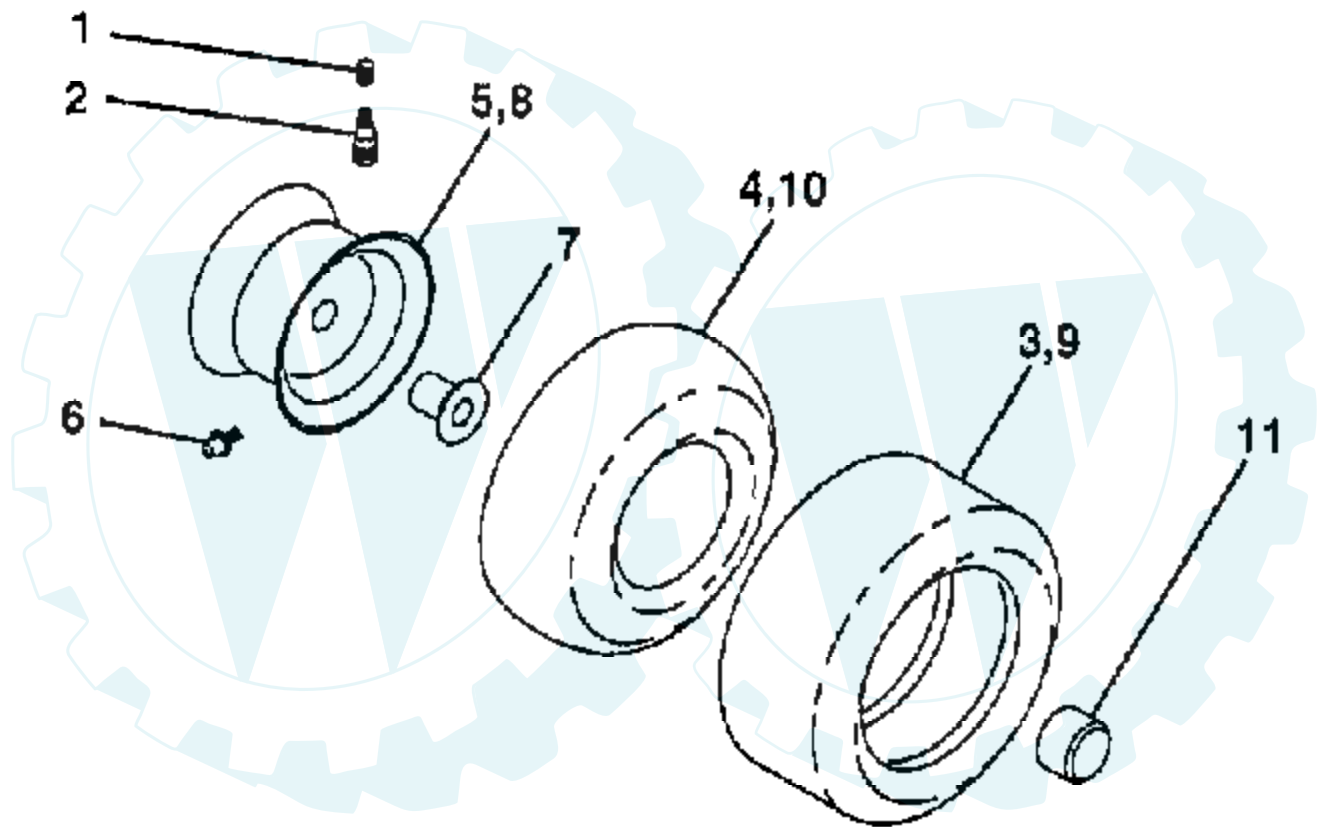

TRACTOR - - MODEL NUMBER CT12542L

WHEELS & TIRES

Ref #	Part Number	Qty	Description
1	59192		VALVE CAP
2	65139		VALVE STEM LT
3	106222X		SUB= 122073X
4	59904		TUBE.5.3/4.5/6
5	106732X421		RIM.FRONT.6.YELLO
6	278H		FITTING LT
7	9040H		"FLANGE, BEARING"
8	106108X421		SUB= 106108X416
9	106268X		SUB= 122074X
10	7152J		TUBE.18X9.5-8
11	104757X		HUB CAP
	144334		SEALANT.TIRE 10 OZ. TUBE