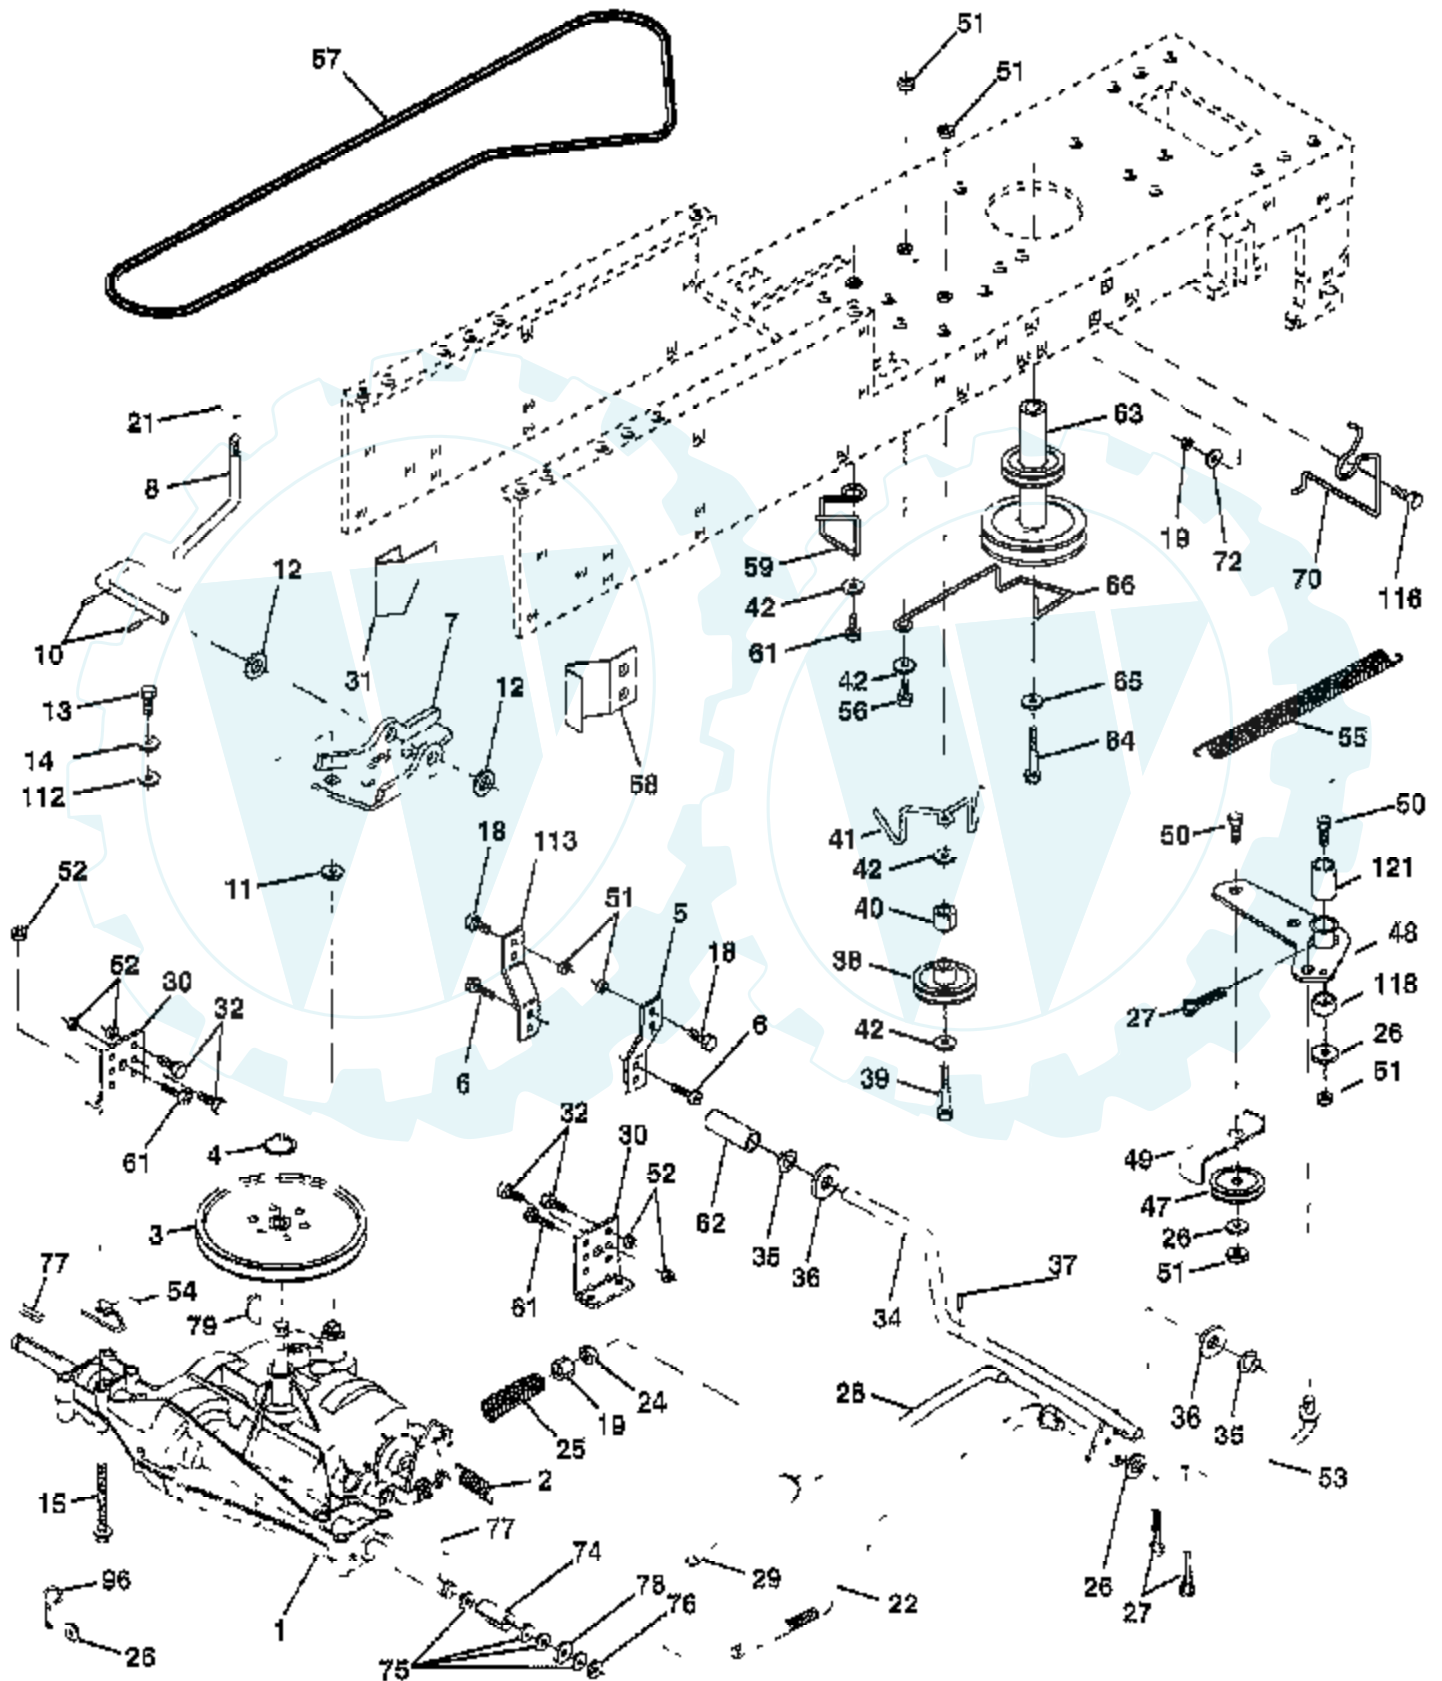

TRACTOR - - MODEL NUMBER CT12542K

DECALS

Ref #	Part Number	Qty	Description
1	156867		"DECAL DASH,OPER."
2	272632		DECAL, HP ENGINE
3	159250		DECAL HOOD RH
4	159251		"DECAL HOOD,LH"
5	158887		DECAL INST STG WH
7	159252		"DECAL PANEL,SIDE"
8	159253		"DECAL CHASSIS 42""
10	145005		DECAL.BATRY.3-3908
11	157002		"DECAL DANGER,FEND"
12	4900J		DECAL T
13	106202X		REFLECTOR-TAIL YT
15	136832		DECAL
18	135013		NLA
	138311		DECAL HANDLE LIFT
	158124		MANUAL.GENERIC.42
	158854		MANUAL.P.CT12542K

TRACTOR -- MODEL NUMBER CT12542K

DRIVE

Ref #	Part Number	Qty	Description
1			REFER TO IMAGE
2	146682		SPRING.BRAKE.RETU
3	123666X		PULLEY TRANS
4	12000028		SUB= 2267J
5	121520X		STRAP TORQUE
6	17490512		SCREW
7	130802		SUB= 162240
8	131679		SHIFT ROD
10	76020416		PIN COTTER 1/8
11	105701X		WASH-SHFT PLT LT
12	19151216		WASHER
13	74550412		BOLT.1/4-28.W/PAT
14	10040400		LOCKWASHER
15	74490544		BOLT.HX.FLG.5/16
18	74780616		BOLT
19	73800600		NUT
21	106933X		KNOB T (1/2-HOLE)
22	130804		BRAKE ROD
24	73350600		NUT
25	106888X		SPRING ROD LT
26	19131316		WASHER
27	76020412		COTTER PIN
28	145204		ROD.BRAKE.PARK.LT
29	71673		PLUNGER CAP T
30	130807		TRANSAXLE MTG BKT
31	127275X		"KEEPER,BELT LH T"
32	74760512		BOLT
34	155071		SHAFT ASM-PEDAL F
35	120183X		NYLON BEARING
36	19211616		WASHER LT
37	1572H		SUB= 2882J
38	123674X		PULLEY.IDLER.FLAT
39	74760644		BOLT
40	4470J		SPACER T
41	154777		SUB= 165692
42	19131312		WASHER
47	127783		SUB= 139245
48	154604		BELLCRANK ASM
49	123205X		RETAIN BELT
50	74760624		SUB= 74930624
51	73680600		SUB= 73690600
52	73680500		SUB= 73690500
53	105710X		"LINK, CLUTCH T"
54	2751R		CLIP T
55	105709X		"SPRING, RETURN LT"
56	74760620		SUB= 74780620
57	130801		SUB= 138255
58	127274X		"KEEPER,BELT RH T"
59	140312		KEEPER BELT CNTSP
61	17490612		SCREW
62	8883R		PEDAL COVER T
63	140186		PULLEY.ENGINE
64	71170764		BOLT
65	10040700		LOCKWASHER
66	154778		KEEPER-BELT
70	134683		KEEPER BELT ENG
72	19132012		WASHER
74	137057		SPACER AXLE