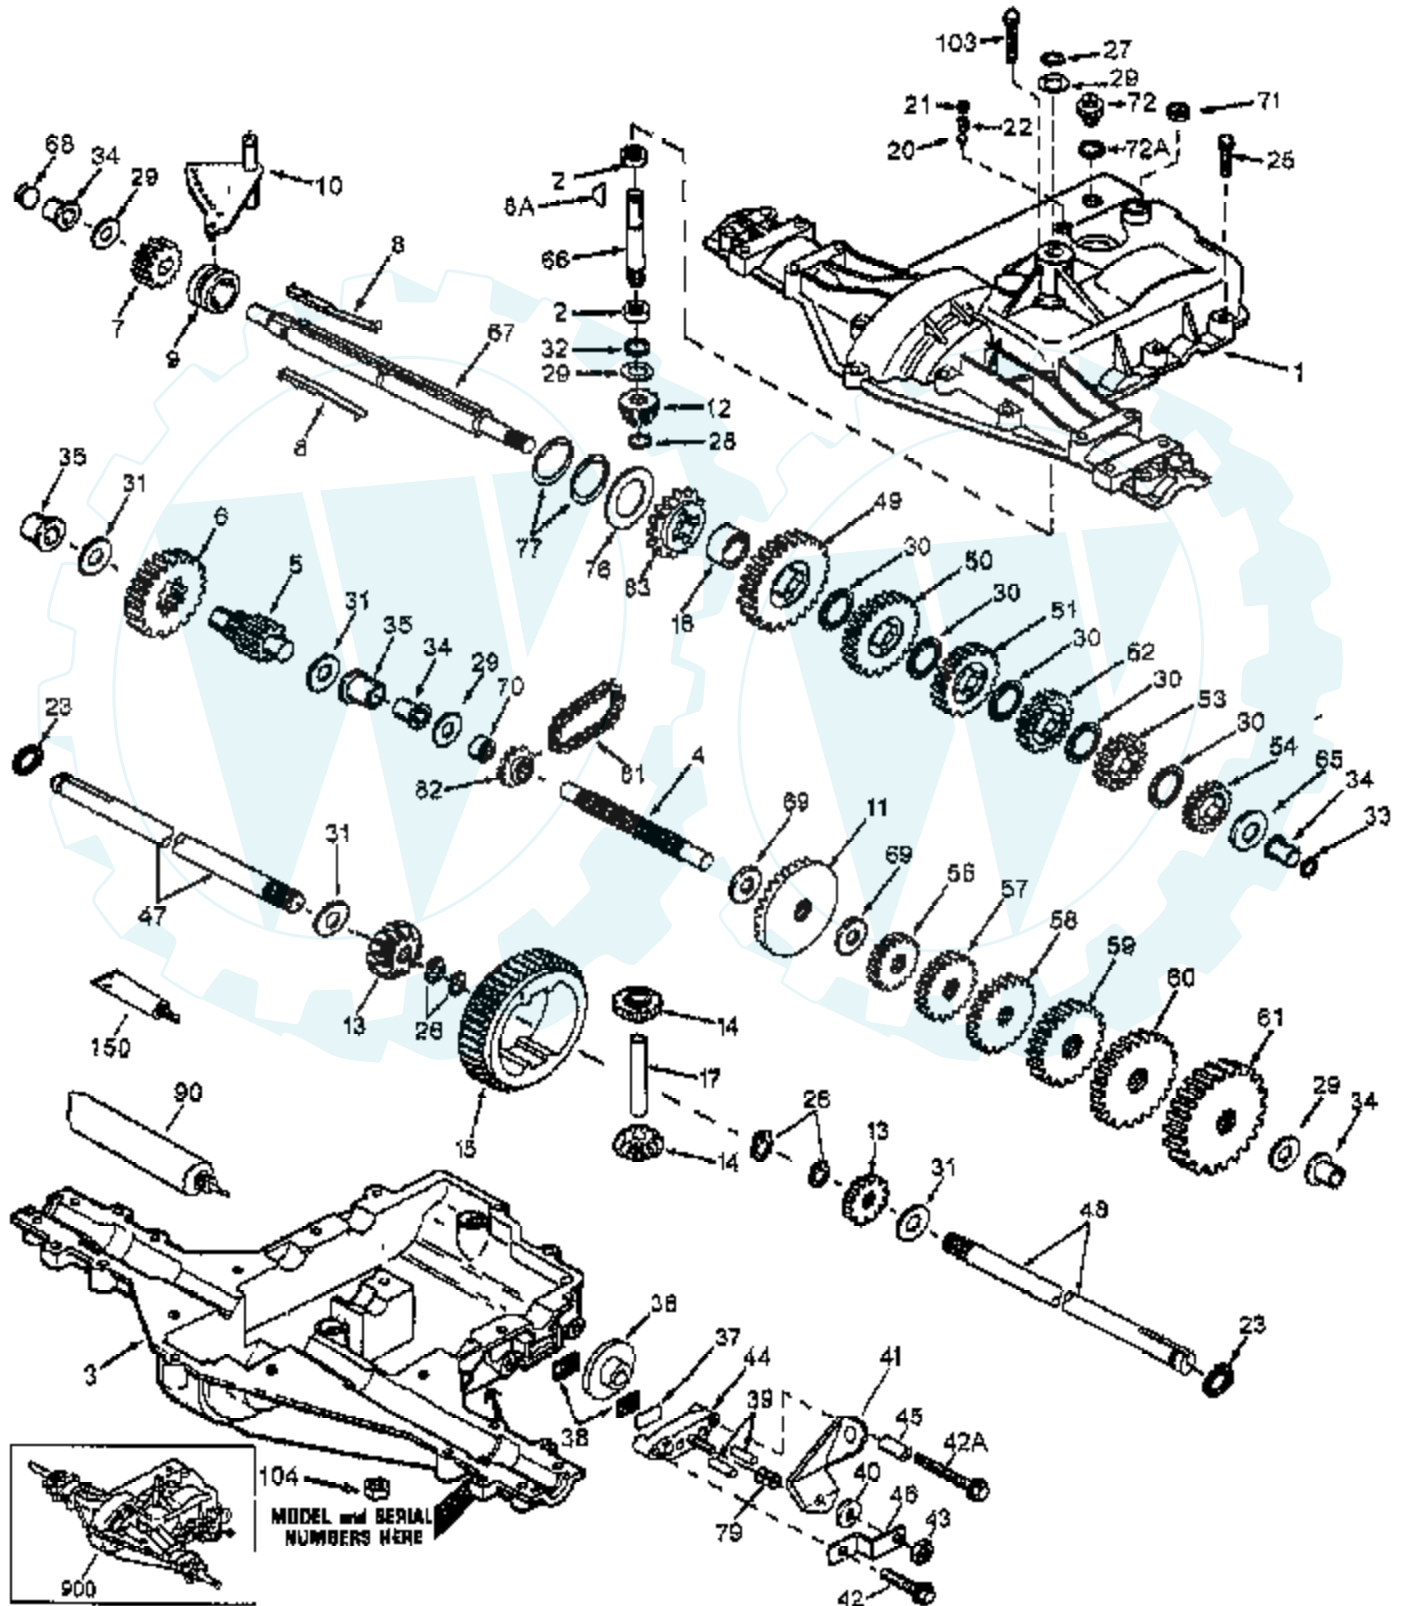

TRACTOR -- MODEL NUMBER CT12542K

PEERLESS TRANSAXLE - MODEL NUMBER P930-055A

Ref #	Part Number	Qty	Description
1	772108A		TRANSAXLE COVER
2	780086		BEARING, NEEDLE
3	770102A		TRANSAXLE CASE
4	776260		SHAFT, COUNTER
5	776219B		OUTPUT SHAFT AND PINION
6	778139		GEAR, OUTPUT
7	778136		GEAR, SPUR, 15 TEETH
8	792136A		SHIFT KEY
8A	792047		KEY, WOODRUFF
9	784352		COLLAR, SHIFTER
10	784355		ROD & FORK ASSY, SHIFT
11	778229		GEAR, BEVEL, 42 TEETH
12	778113A		BEVEL PINION, INPUT
13	778221		GEAR, BEVEL
14	778068		GEAR, BEVEL, PINION
15	778260		GEAR, RING
17	786139		PIN, DRIVE
18	786102		SPACER, NEUTRAL
20	792077		BALL STEEL, 5/16" DIA.
21	792078		SCREW, 3/8-16 X 3/8"
22	792079		SPRING
23	788061		RING, SEAL
25	792073		SCREW, 1/4-20 X 1-1/4
26	792125		RING RETAINER
27	792035		RING, RETAINER
28	788040		RETAINING RING
29	780072		WASHER THRUST
30	780108		WASHER THRUST
31	780001		WASHER
32	792001		"O" RING
33	788095		SEAL, SQUARE CUT
34	780105A		BUSHING, FLANGED
35	780118A		BUSHING, FLANGED
36	790003		DISK, BRAKE
37	790007		PLATE BRAKE PAD
38	799021		BRAKE PAD
39	786026		PIN DOWEL
40	792076A		WASHER
41	790079		BRAKE LEVER
42	792073		SCREW, 1/4-20 X 1-1/4
42A	792085A		SCREW, 1/4-20 X 2-1/4
43	792075		LOCKNUT 5/16-24
44	790025		HOLDER BRAKE PAD
45	786066		SPACER
46	786086		BRKT BRAKE LEVER
47	774690		AXLE
48	774691		AXLE
49	778215		GEAR, SPUR, 37 TEETH
50	778125		GEAR, SPUR, 35 TEETH
51	778124A		GEAR, SPUR, 30 TEETH
52	778123A		GEAR, SPUR, 25 TEETH
53	778122A		GEAR, SPUR, 22 TEETH
54	778273		GEAR, SPUR, 19T
56	778230		GEAR, SPUR, 12 TEETH
57	778151		GEAR, SPUR, 15 TEETH
58	778126A		GEAR, SPUR, 20 TEETH
59	778127A		GEAR, SPUR, 25 TEETH
60	778128A		GEAR, SPUR, 28 TEETH