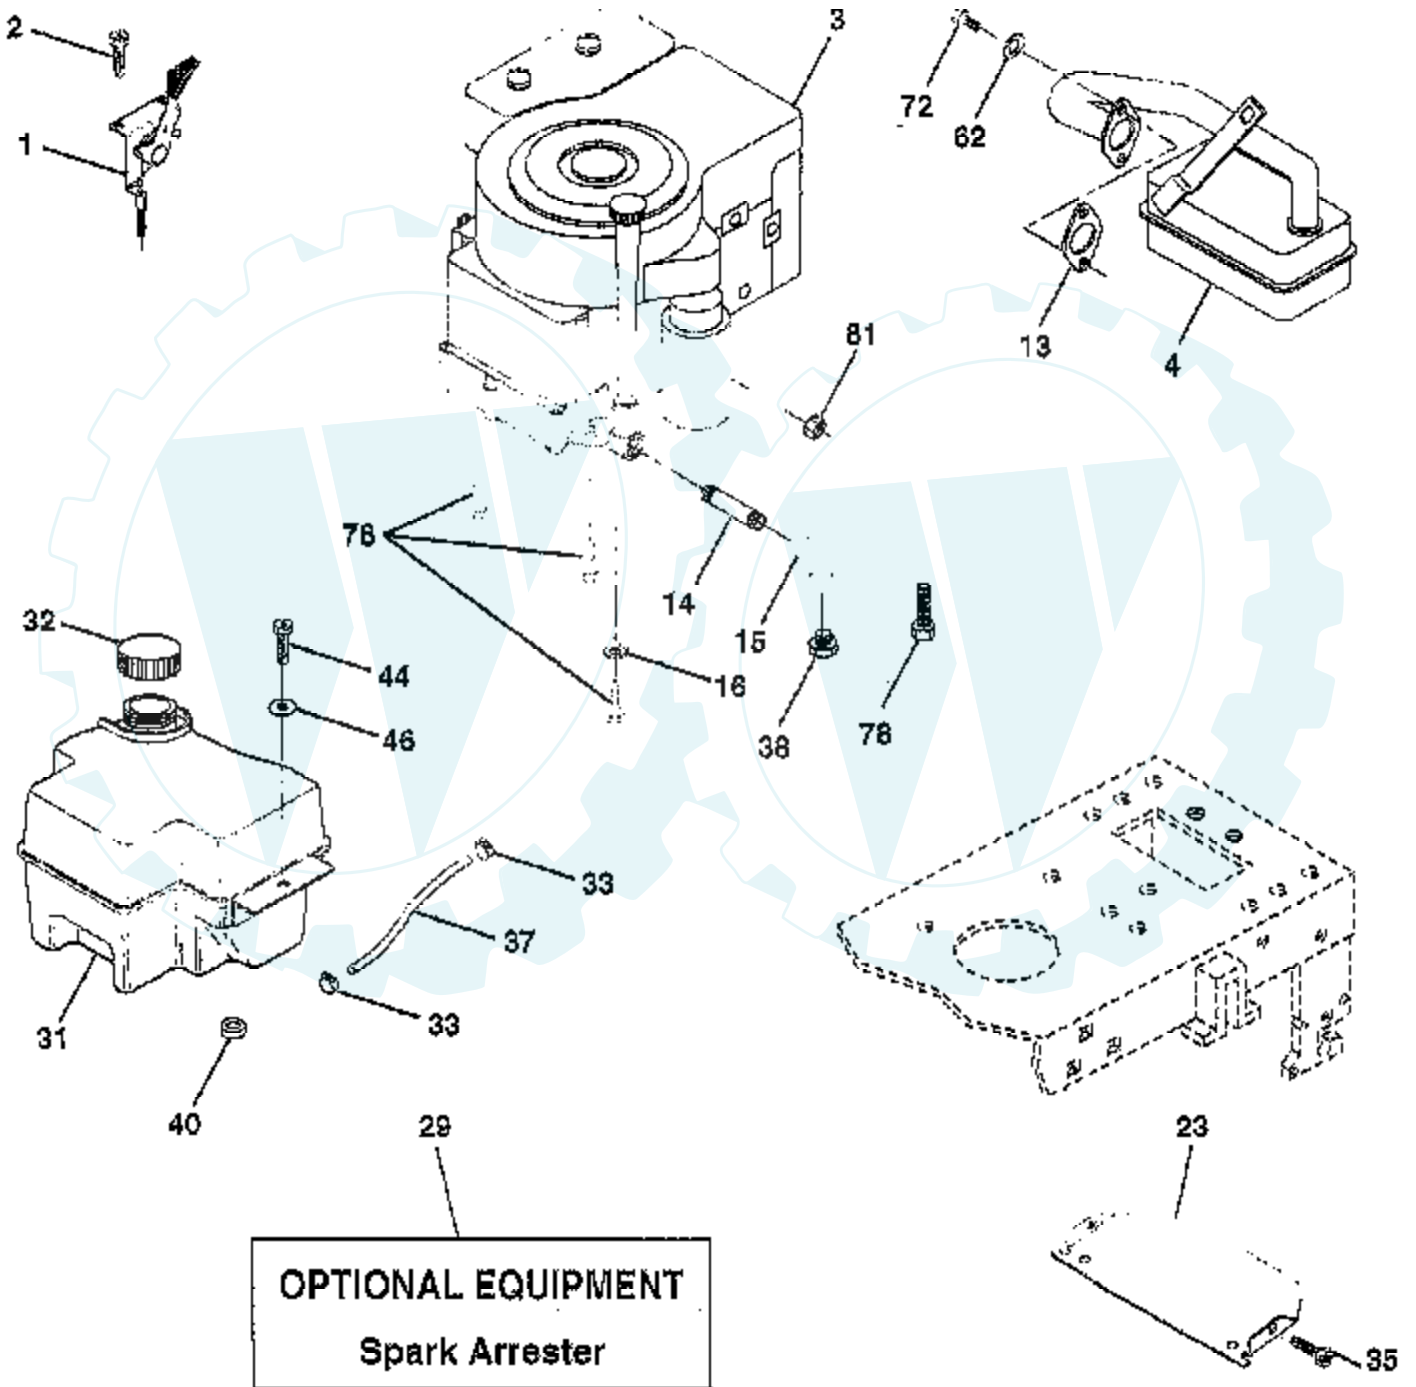

Ref #	Part Number	Qty	Description
75	121749X		WASHER
76	12000001		E-RING LT
77	123583X		SQUARE KEY
78	121748X		WASHER
79	2228M		SUB= 2228M1
96	4497H		RETAINER M
112	19091210		WASHER LT
113	127285X		"STRAP,TORQUE"
116	72110610		BOLT RDHD 3/8-16
118	154774		SPACER-BELLCRANK
121	154419		NYLINER-CLUTCHING

TRACTOR - - MODEL NUMBER CT12542K

ELECTRICAL

Ref #	Part Number	Qty	Description
1	144925		SUB= 123899X
2	74760412		BOLT LT
3	19091016		WASHER
4	10040400		LOCKWASHER
6	73220400		SUB= 50675
7	109238X		TUBE T
8	156417		"CASE,BATTERY.MECH"
9	109596X		HOSE CLAMP T
15	147688		FASTNER.SNAP-IN
16	153664		SWITCH INTERLOCK
19	10090400		SUB= 10040400
20	73350400		NUT
21	136850		"HARNES,LIGHT SOC"
22	4152J		HEADLAMP BULB
24	4799J		"CABLE T, BATTERY"
25	146147		CABLE.BTRY.6GA.RD
26	108824X		FUSE HYT
28	4207J		CABLE T
29	121305X		SWITCH SEAT
30	140301		SWITCH IGN 4POS
31	124211X		NUT IGNITION
32	141226		COVER KEY SWITCH
33	122147X		KEY
40	156442		HARNES-IGNITION
41	71110408		BOLT HXHD FIN
42	131563		SUB= 154336
43	145673		SUB= 146154
44	73640400		NUT HXKEP 1/4X20
48	140844		ADAPTER AMMETER
52	141940		PROTECTION LOOP
70	140413		HARNES ENG DUAL

TRACTOR - - MODEL NUMBER CT12542K

ENGINE

Ref #	Part Number	Qty	Description
1	140310		CONTROL THROTTLE
2	17720410		SCREW LT
3			REFER TO IMAGE
4	137348		MUFFLER
13	272293		GASKET ENG 1 313 LD TIN PLATED
14	13280324		PIPE NIPPLE
15	13200300		ELBOW
16	11050600		LOCKWASHER
23	156123		SHIELD-HEAT
29	137180		SUB= 532137180
31	140280		SUB= 161911
32	140527		CAP ASM FUEL
33	123487X		HOSE CLAMP
35	17490512		SCREW
37	137040		LINE FUEL
38			REFER TO IMAGE
40	124028X		SUB= 532124028
44	17490412		SCREW HEX CRT
46	19091416		WASHER
62	10040500		LOCKWASHER
72	71070512		SCREW
78	17490620		SCREW
81	128861		NUT