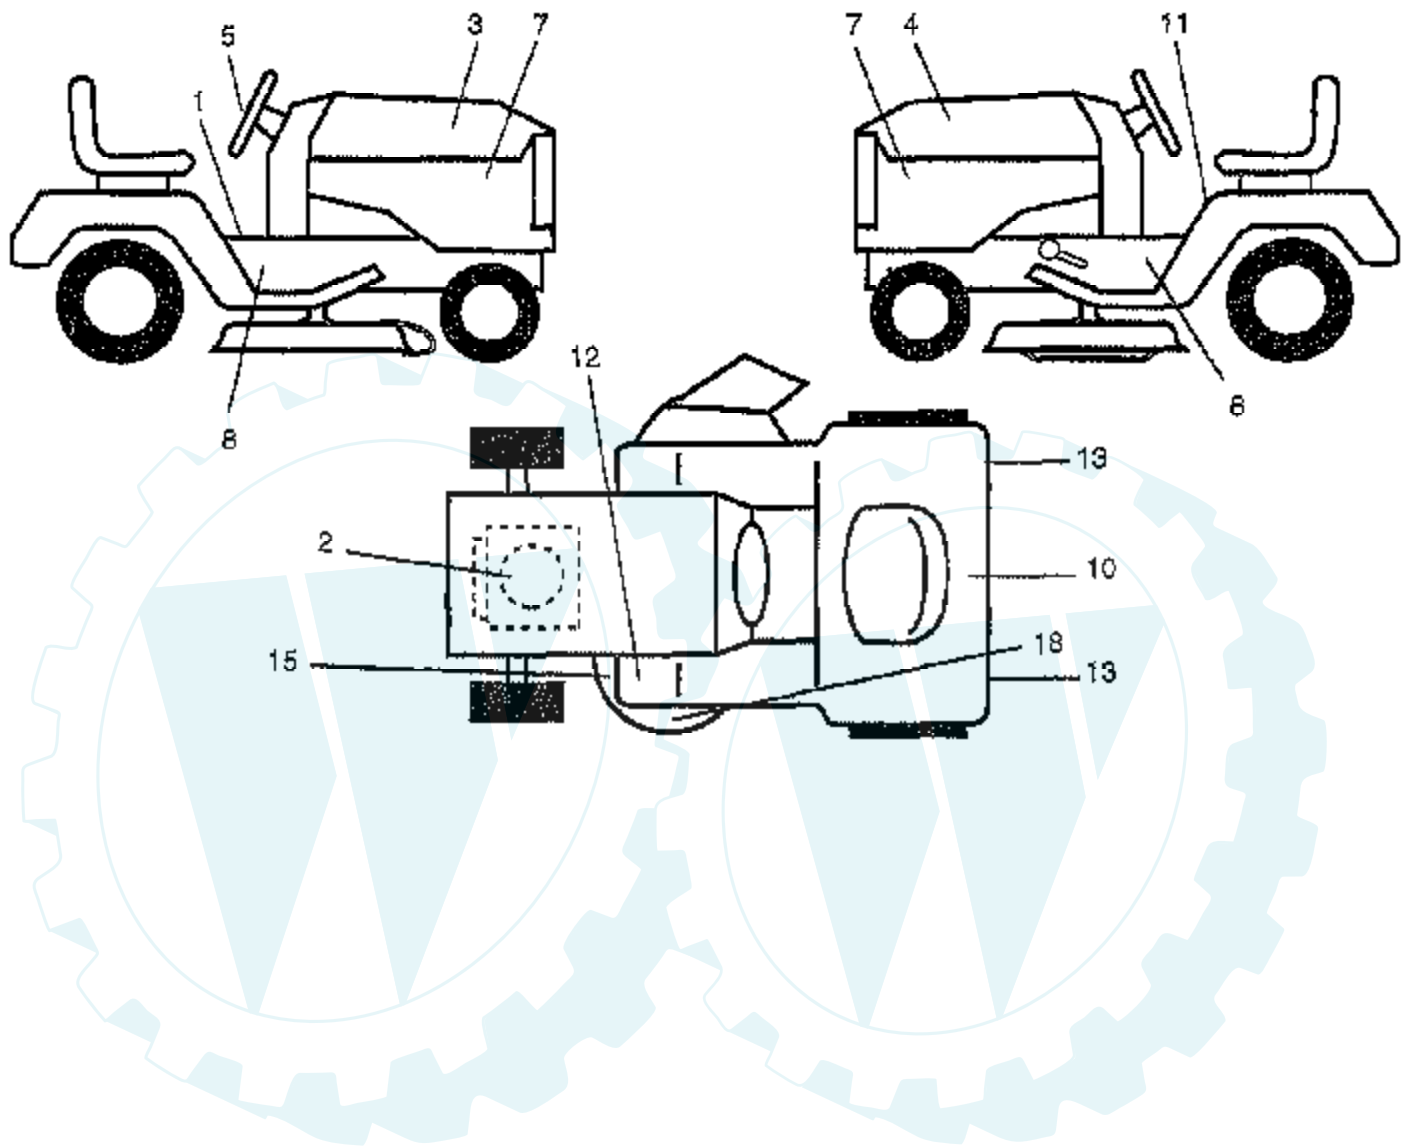

TRACTOR - - MODEL NUMBER CT12542K

CHASSIS AND ENCLOSURES

Ref #	Part Number	Qty	Description
1	155051		CHASSIS ASM
2	140356		SUB= 145009
3	17490612		SCREW
4	19131216		WASHER
5	155272		BUMPER-HOOD/DASH
6	155924X012		SADDLE
8	155138		CLIP.RETAINER
9	147627X011		DASH.SILKSCREENED
10	72140608		SUB= 72110608
11	155927		"PANEL-DASH,LH"
12	145660		CLIP.TINNERMAN
13	155934X010		SUB= 169117X010
14	17490608		SCREW LT
15	74180512		SCREW
16	73510500		NUT
17	139394X550		SUB= 159639X550
18	126938X		SUB= 532126938
20	156437		"PLATE-MTG,BATT/FU"
23	124028X		SUB= 532124028
24	74780616		BOLT
25	19131312		WASHER
26	73800600		NUT
28	157373		GRILLE-MS428
29	140273		LENS GRILLE
30	109872X550		FENDER.PNT.
31	136619		BRKT FENDER
33	105476X550		FOOTREST.LH.PERF.
34	105475X550		FOOTREST.RH.PERF.
35	72110606		BOLT
37	17490508		SCREW LT
38	139886		BRACKET ASM LH
39	139887		BRACKET ASM RH
51	73800400		NUT
52	19091416		WASHER
53	144697		BRACKET.GRILLE.LH
54	17030814		SUB= 91817030814
55	144696		BRACKET.GRILLE.RH
57	74780412		SUB= 74780414
58	150127		AIR DUCT
140	158418		BRKT SUSPENSION
	5479J		PLUG BUTTON T

TRACTOR - - MODEL NUMBER CT12542K

DECALS

Ref #	Part Number	Qty	Description
1	156867		"DECAL DASH,OPER."
2	272632		DECAL, HP ENGINE
3	159250		DECAL HOOD RH
4	159251		"DECAL HOOD,LH"
5	158887		DECAL INST STG WH
7	159252		"DECAL PANEL,SIDE"
8	159253		"DECAL CHASSIS 42""
10	145005		DECAL.BATRY.3-3908
11	157002		"DECAL DANGER,FEND"
12	4900J		DECAL T
13	106202X		REFLECTOR-TAIL YT
15	136832		DECAL
18	135013		NLA
	138311		DECAL HANDLE LIFT
	158124		MANUAL.GENERIC.42
	158854		MANUAL.P.CT12542K