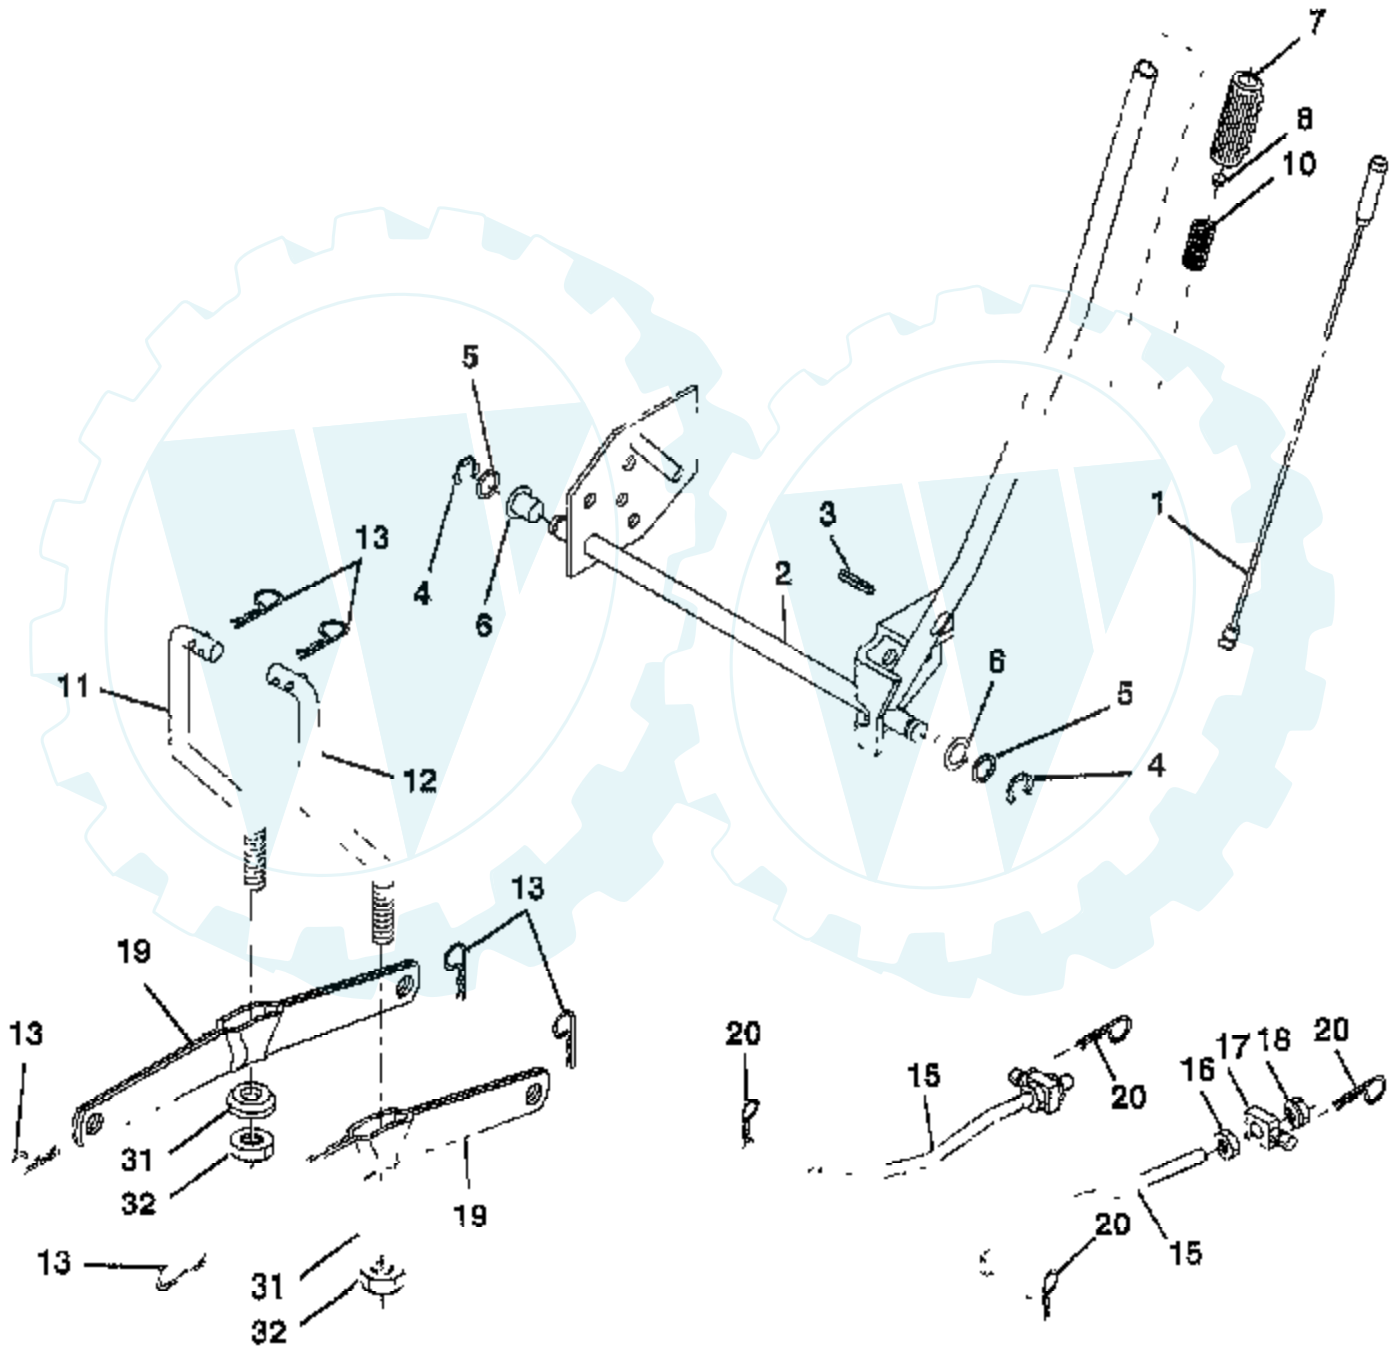

TRACTOR - - MODEL NUMBER CT12542K

ENGINE

Ref #	Part Number	Qty	Description
1	140310		CONTROL THROTTLE
2	17720410		SCREW LT
3			REFER TO IMAGE
4	137348		MUFFLER
13	272293		GASKET ENG 1 313 LD TIN PLATED
14	13280324		PIPE NIPPLE
15	13200300		ELBOW
16	11050600		LOCKWASHER
23	156123		SHIELD-HEAT
29	137180		SUB= 532137180
31	140280		SUB= 161911
32	140527		CAP ASM FUEL
33	123487X		HOSE CLAMP
35	17490512		SCREW
37	137040		LINE FUEL
38			REFER TO IMAGE
40	124028X		SUB= 532124028
44	17490412		SCREW HEX CRT
46	19091416		WASHER
62	10040500		LOCKWASHER
72	71070512		SCREW
78	17490620		SCREW
81	128861		NUT

TRACTOR - - MODEL NUMBER CT12542K

LIFT

Ref #	Part Number	Qty	Description
1	136973		WIRE ASM
2	145117		SHAFT.LIFT.ASM.RH
3	105767X		PIN-GROOVE LT
4	12000002		SUB= 2225J
5	19211621		WASHER
6	120183X		NYLON BEARING
7	109413X		GRIP
8	124526X		SUB= 125925X
10	122512X		SUB= 532122512
11	139865		SUB= 918139865
12	139866		SUB= 151140
13	4939M		SUB= 85902
15	127218		LINK.FRONT
16	73350800		NUT
17	130171		TRUNION
18	73800800		NUT.LK.W/WSH.1/2.
19	139868		ARM SUSP REAR
20	3146R		RETAINER.SPRING
31	140302		BEARING PVT LH
32	73540600		NUT.CROWNLOCK.3/8

TRACTOR - - MODEL NUMBER CT12542K

WHEELS & TIRES

NOTE: All component dimensions given in U S inches
1 inch = 25.4 mm

Ref #	Part Number	Qty	Description
1	59192		VALVE CAP
2	65139		VALVE STEM LT
3	106222X		SUB= 122073X
4	59904		TUBE.5.3/4.5/6
5	106732X421		RIM.FRONT.6.YELLO
6	278H		FITTING LT
7	9040H		"FLANGE, BEARING"
8	106108X421		SUB= 106108X416
9	106268X		SUB= 122074X
10	7152J		TUBE.18X9.5-8
11	104757X		HUB CAP
	144334		SEALANT.TIRE 10 OZ. TUBE