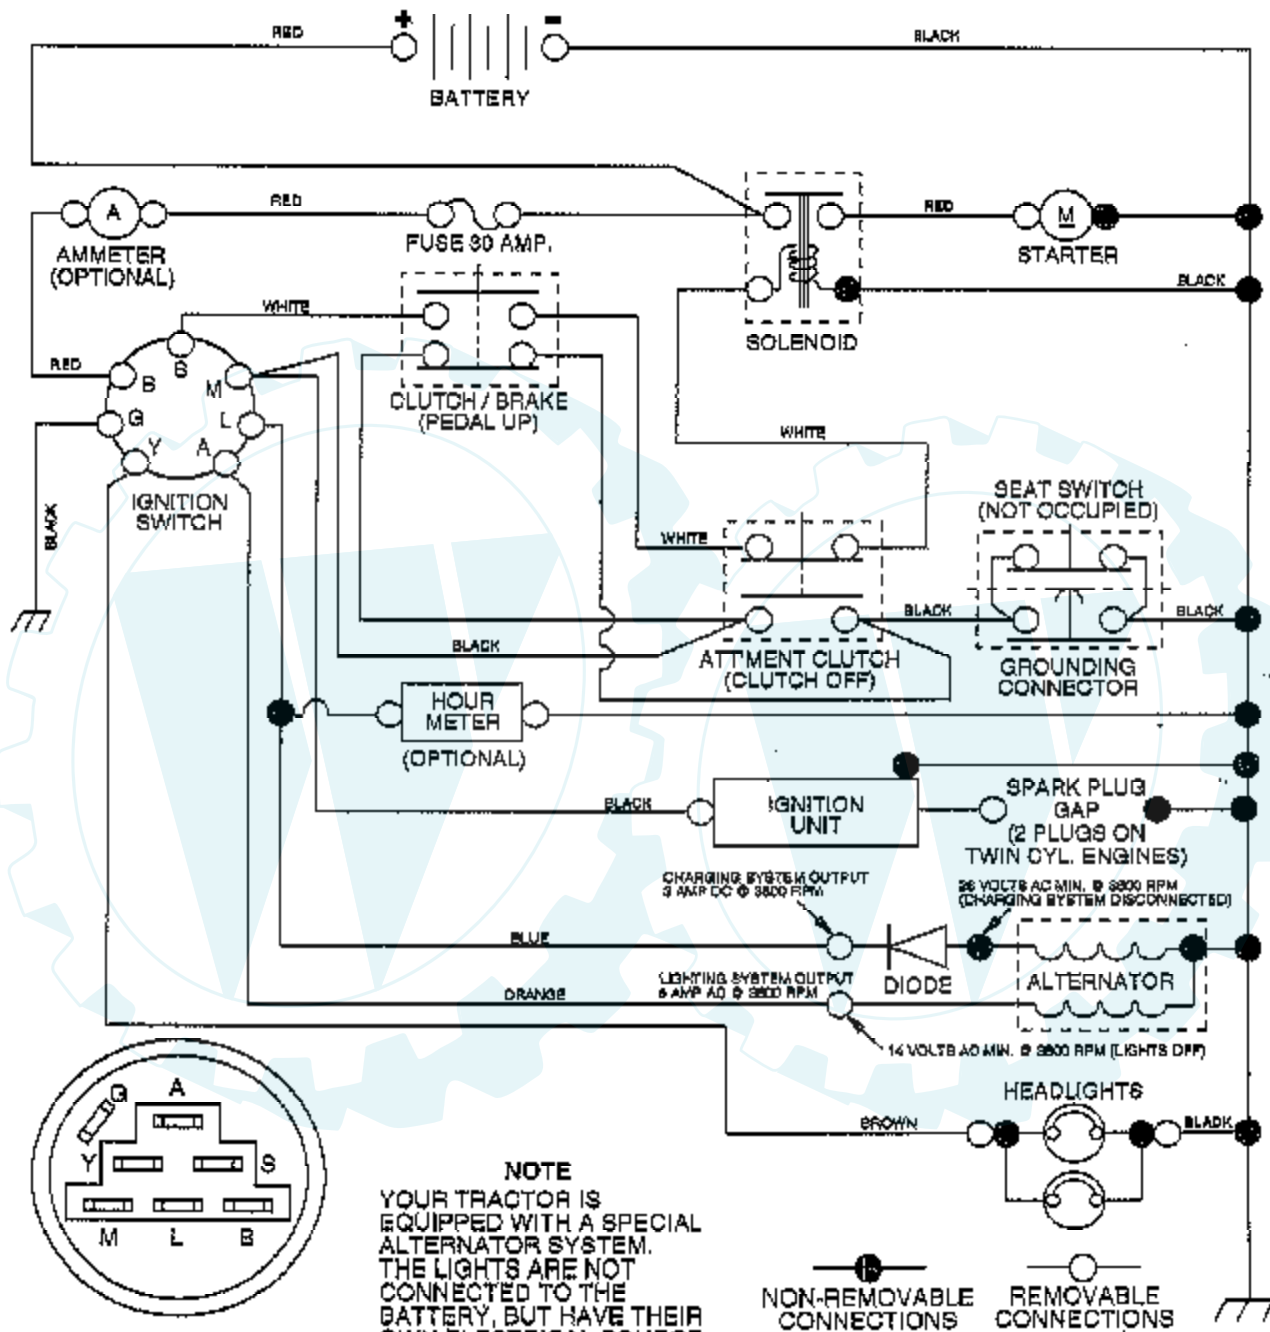

TRACTOR - - MODEL NUMBER CT12542K

SCHEMATIC

IGNITION SWITCH

POSITION	CIRCUIT	"MAKE"
OFF	G + M + L	NONE
RUN/LIGHT	B + L	A + Y
RUN	B + L	NONE
START	B + L + S	NONE

NOTE
YOUR TRACTOR IS EQUIPPED WITH A SPECIAL ALTERNATOR SYSTEM. THE LIGHTS ARE NOT CONNECTED TO THE BATTERY, BUT HAVE THEIR OWN ELECTRICAL SOURCE. BECAUSE OF THIS, THE BRIGHTNESS OF THE LIGHTS WILL CHANGE WITH ENGINE SPEED. AT IDLE THE LIGHTS WILL DIM. AS THE ENGINE IS SPEEDED UP, THE LIGHTS WILL BECOME THEIR BRIGHTEST.

WIRING INSULATED CLIPS
NOTE: IF WIRING INSULATED CLIPS WERE REMOVED FOR SERVICING OF UNIT, THEY SHOULD BE REPLACED TO PROPERLY SECURE YOUR WIRING.