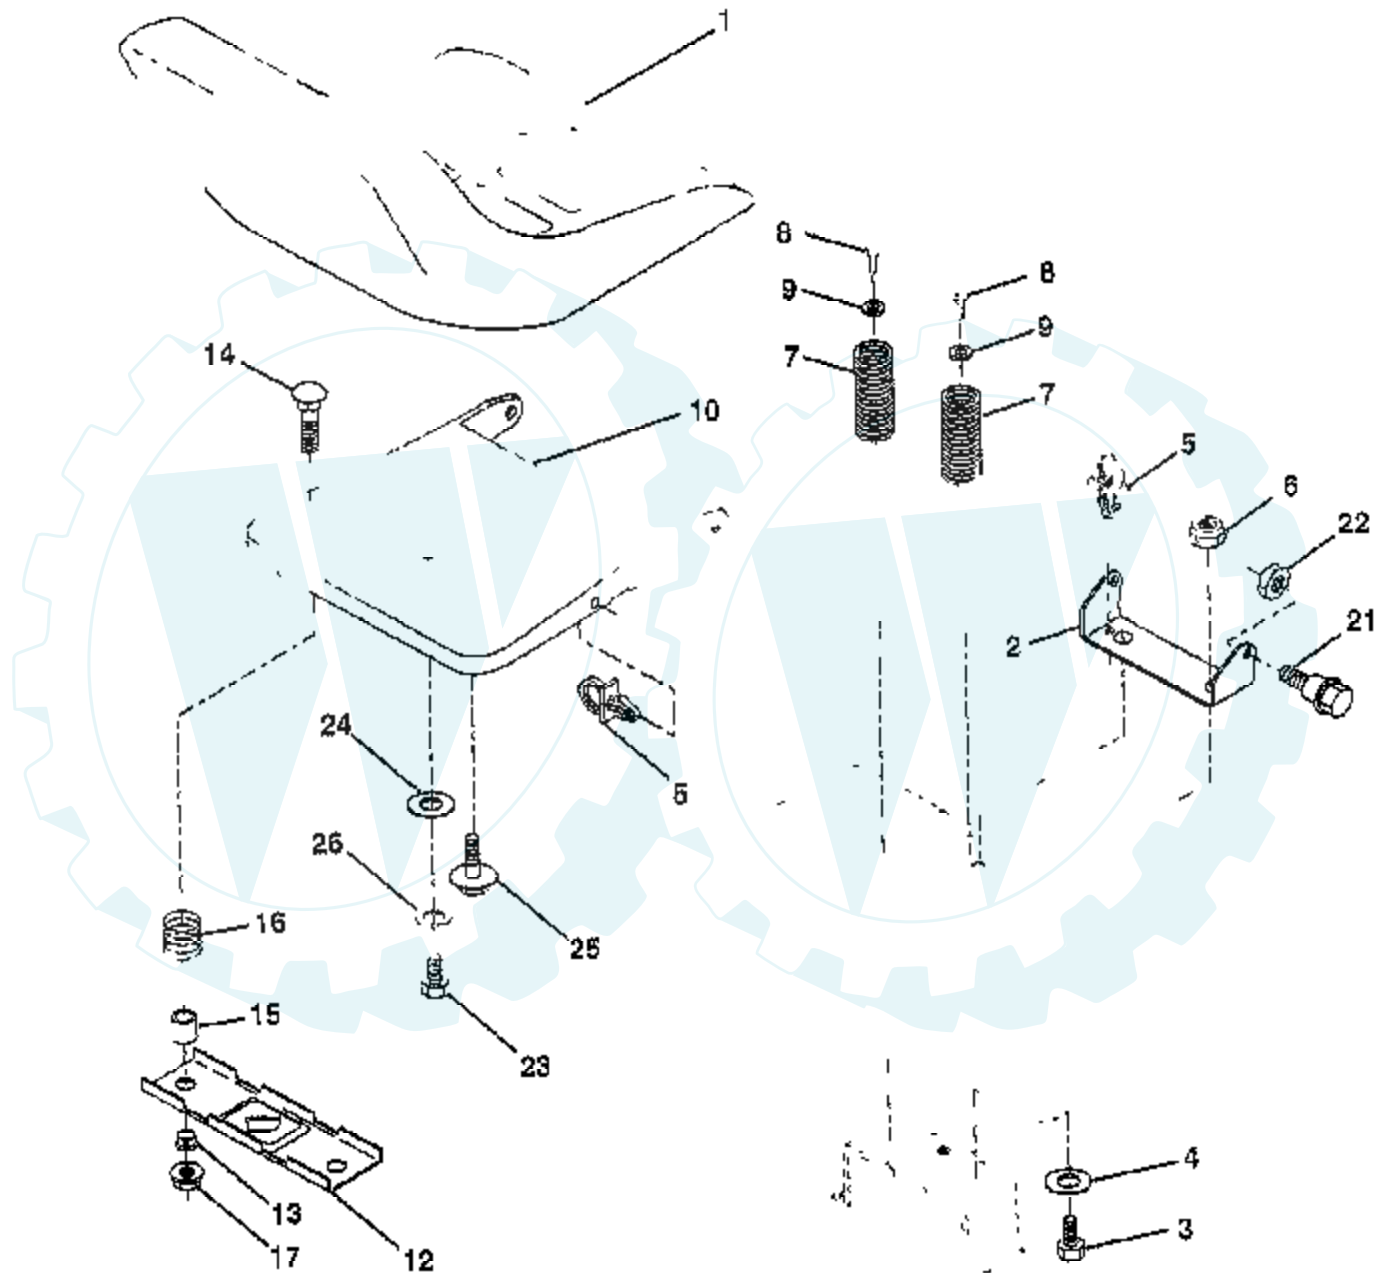

TRACTOR - - MODEL NUMBER CT12542K

SEAT ASSEMBLY

NOTE: All component dimensions given in U S inches
1 inch = 25.4 mm

Ref #	Part Number	Qty	Description
1	127428		SUB= 140119
2	140551		BRACKET PVT SEAT
3	74760616		BOLT
4	19131610		WASHER PM
5	145006		CLIP.PUSH-IN.HING
6	73800600		NUT
7	124181X		SPRING COMPRESSIO
8	17490616		SCREW GTV
9	19131614		WASHER
10	155925		PAN-SEAT
12	121246X		BRKT SWITCH
13	121248X		BUSHING
14	72050411		SUB= 872050411
15	134300		SPLIT SPACER
16	121250X		SPRING
17	123976X		SUB= 73900400
21	153236		"BOLT,SHOULDER"
22	73800500		NUT
23	74780814		BOLT
24	19171912		WASHER
25	127018X		"BOLT,SHOULDER"
26	10040800		LOCKWASHER