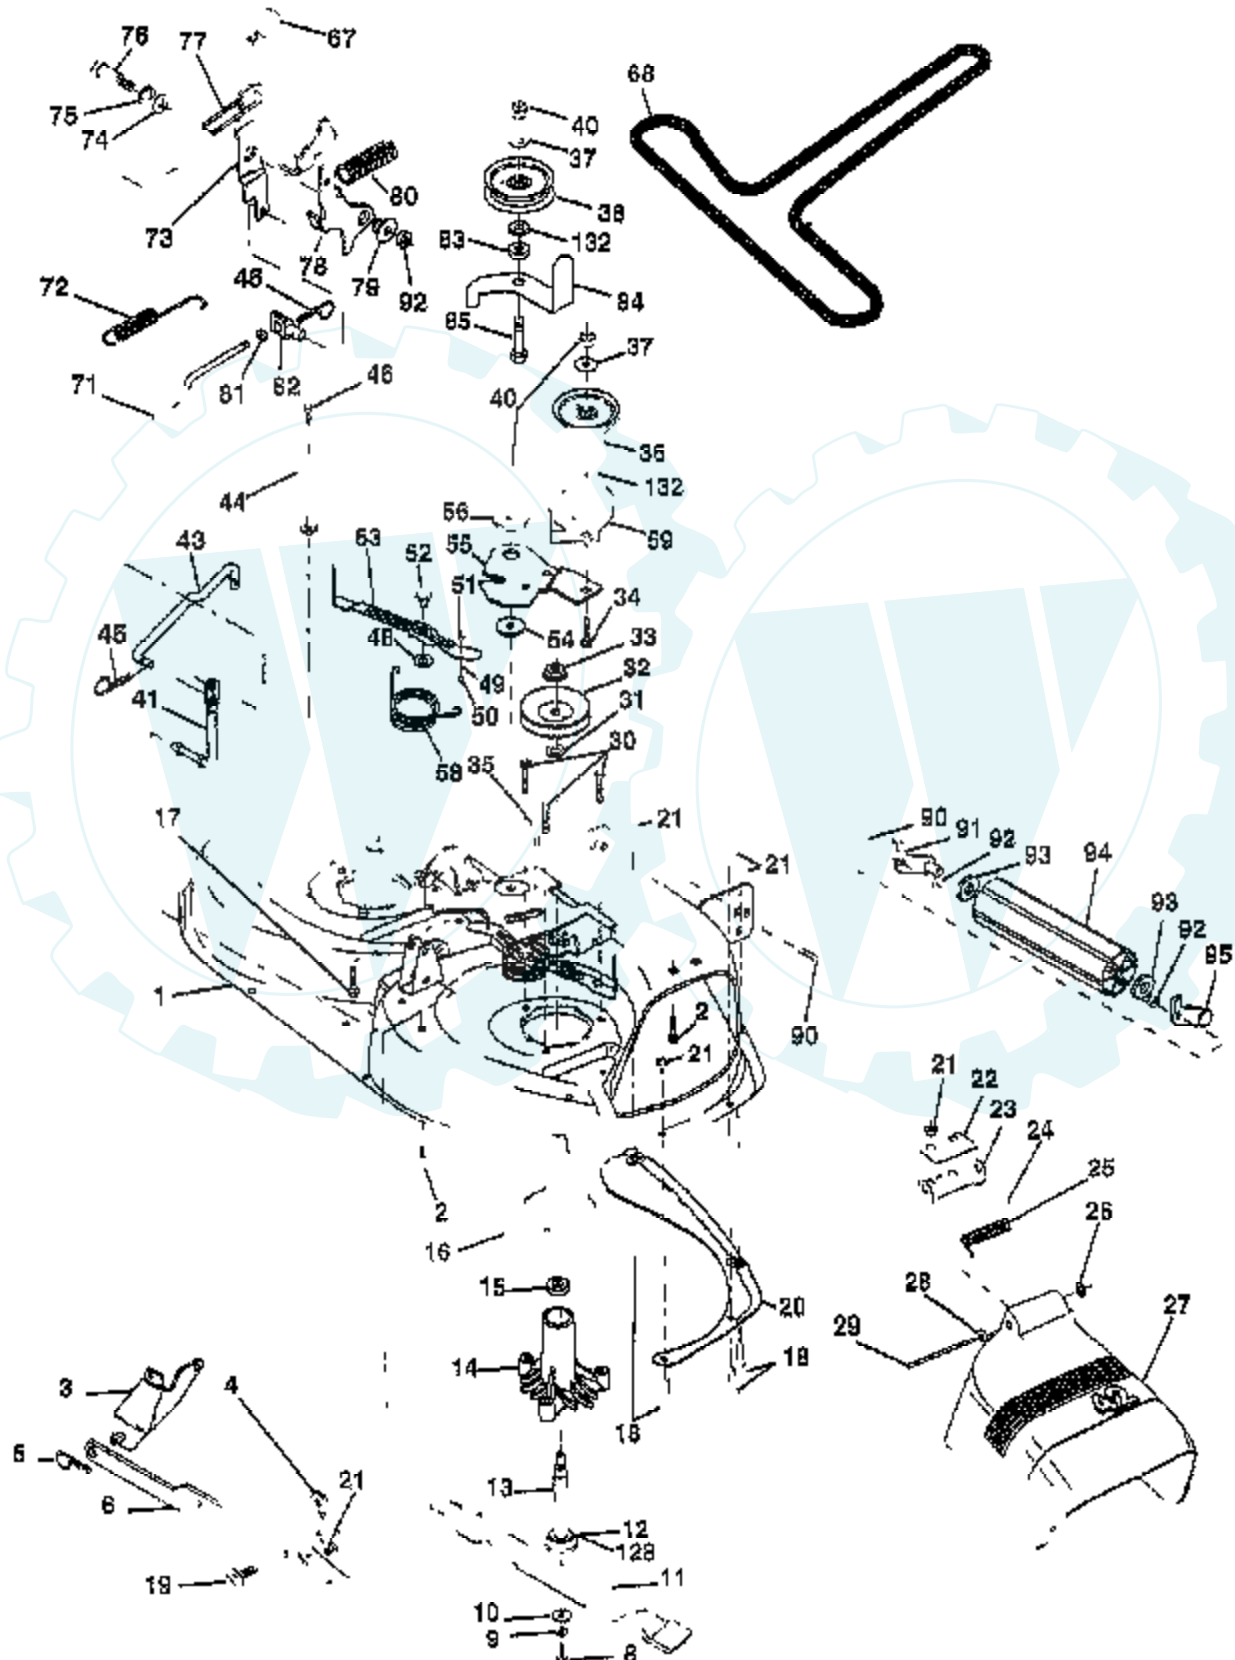

TRACTOR -- MODEL NUMBER CT12542K

MOWER DECK

Ref #	Part Number	Qty	Description
1	144393		DECK.WELD.42.
2	72140506		BOLT
3	138017		BRKT ASM SWAY BAR
4	138440		BRKT DECK SW BAR
5	4939M		SUB= 85902
6	130832		SUB= 130833
8	850857		BLADE BOLT
9	10030600		SUB= 10040600
10	140296		WASHER.HARD.BLADE
11	138498		"BLADE.42"" HIPERF"
12	129895		BEARING.BALL
13	137645		SUB= 137646
14	128774		HSG ASM MANDREL
15	110485X		BEARING
16	140329		STRIPPER RND MWR
17	72110610		BOLT RDHD 3/8-16
18	72140505		BOLT
19	132827		BOLT SHD 5/16-18
20	136888		SUB= 918136888
21	73680500		SUB= 73690500
22	134753		STIFFENER BRKT
23	131267		DEFLECTOR BRKT
24	105304X		CAP-SLEEVE LT
25	123713X		SPRING TORSION
26	110452X		NUT PUSH M
27	130968		DEFLECTOR.SHIELD
28	19111016		WASHER
29	131491		HINGE ROD
30	138776		SUB= 157722
31	129963		WASHER
32	153535		PULLEY.MANDREL.42
33	137266		SUB= 139729
34	72110614		BOLT
35	133835		XMAS TREE FASTNER
36	131494		FLAT IDLER PULLEY
37	19131316		WASHER
40	73680600		SUB= 73690600
41	133551		PIVOT ROD
43	140083		ROD CLUTCH W/NIBS
44	140088		GUARD MAND LH BLK
48	4497H		RETAINER M
46	137729		SCREW.1/4-20X5/8
48	133944		HARD SMALL WASHER
49	155066		ROLLER ASM-CAM
50	131340		SHOULDER BOLT
51	69180		LOCKNUT
52	139888		BOLT.SHLD.5/16-18
53	131845		BRAKE PAD ARM ASM
54	133943		HARDENED WASHER
55	155046		ARM-IDLER
56	122052X		SPACER RETAINER
58	140086		SPRING TORSN BRAK
59	141043		GUARD IDLER TUV
67	106932X		KNOB T(3/8 HOLE)
68	144200		BELT.V.T-PATH
71	142427		ROD CLUTCH 38/42
72	131870		RETURN SPRING
73	127847		CLUTCH ARM SECOND