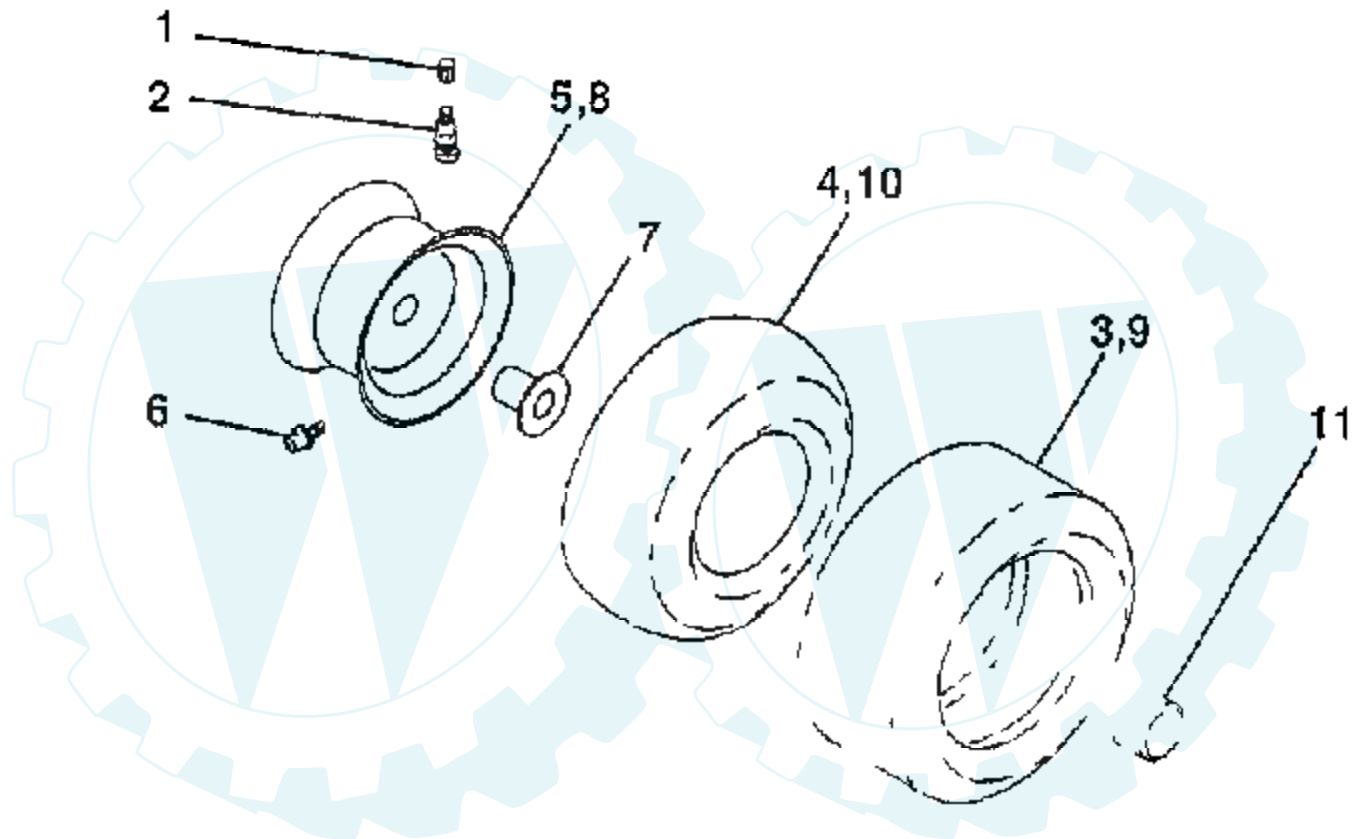

TRACTOR - - MODEL NUMBER CT12542K

STEERING ASSEMBLY

Ref #	Part Number	Qty	Description
1	140044		WHEEL STR AYP BLK
2	154427		AXLE ASM
3	154422		SUB= 156483
4	154423		SUB= 157473
5	6266H		WASHER .T
6	121748X		WASHER
7	19272016		WASHER
8	12000029		RING
9	3366R		COL. SRTG. BEAR.
10	156438		DRAGLINK-STAMPED
11	10040600		LOCKWASHER
13	154779		BEARING AXLE
15	73901000		"NUT-LOC,FLANGE LT"
17	156546		SHAFT ASM STEERIN
18	57079		THRUST WASHER
19	124035X		SUPPORT.SHAFT
20	126684X		SUB= 532126684
22	71200410		SCREW HEX SOC1/4-
23	127501		SUB= 918127501
25	154406		BRKT-STEERING
27	136874		GEAR SECTOR
29	17490612		SCREW
32	139929		ROD.TIE.19.75
33	19111216		WASHER M
34	10040500		LOCKWASHER
35	73810500		NUT.LOCK.5/16-24
36	155099		BUSHING.STEERING
37	152927		"SCREW-TT,10-32 FL"
38	140045		CAP STEER AYP
39	19133808		WASHER T
40	7810H		GRIPCO NUT
41	100711L		ADAPTER LT
42	145054		BOOT.STEER.PL
43	121749X		WASHER
44	153720		EXT SHAFT STEERIN
46	121232X		CAP
47	6855M		ZERK M
51	73800500		NUT
54	74780520		BOLT
62	156594		KIT STEERING ASM
63	74780616		BOLT
65	154780		SPACER AXLE
66	154404		"BEARING-ARM,PITMA"
67	74781044		BOLT
68	154429		BRACE AXLE

TRACTOR - - MODEL NUMBER CT12542K

WHEELS & TIRES

NOTE: All component dimensions given in U S inches
1 inch = 25.4 mm

Ref #	Part Number	Qty	Description
1	59192		VALVE CAP
2	65139		VALVE STEM LT
3	106222X		SUB= 122073X
4	59904		TUBE.5.3/4.5/6
5	106732X421		RIM.FRONT.6.YELLO
6	278H		FITTING LT
7	9040H		"FLANGE, BEARING"
8	106108X421		SUB= 106108X416
9	106268X		SUB= 122074X
10	7152J		TUBE.18X9.5-8
11	104757X		HUB CAP
	144334		SEALANT.TIRE 10 OZ. TUBE