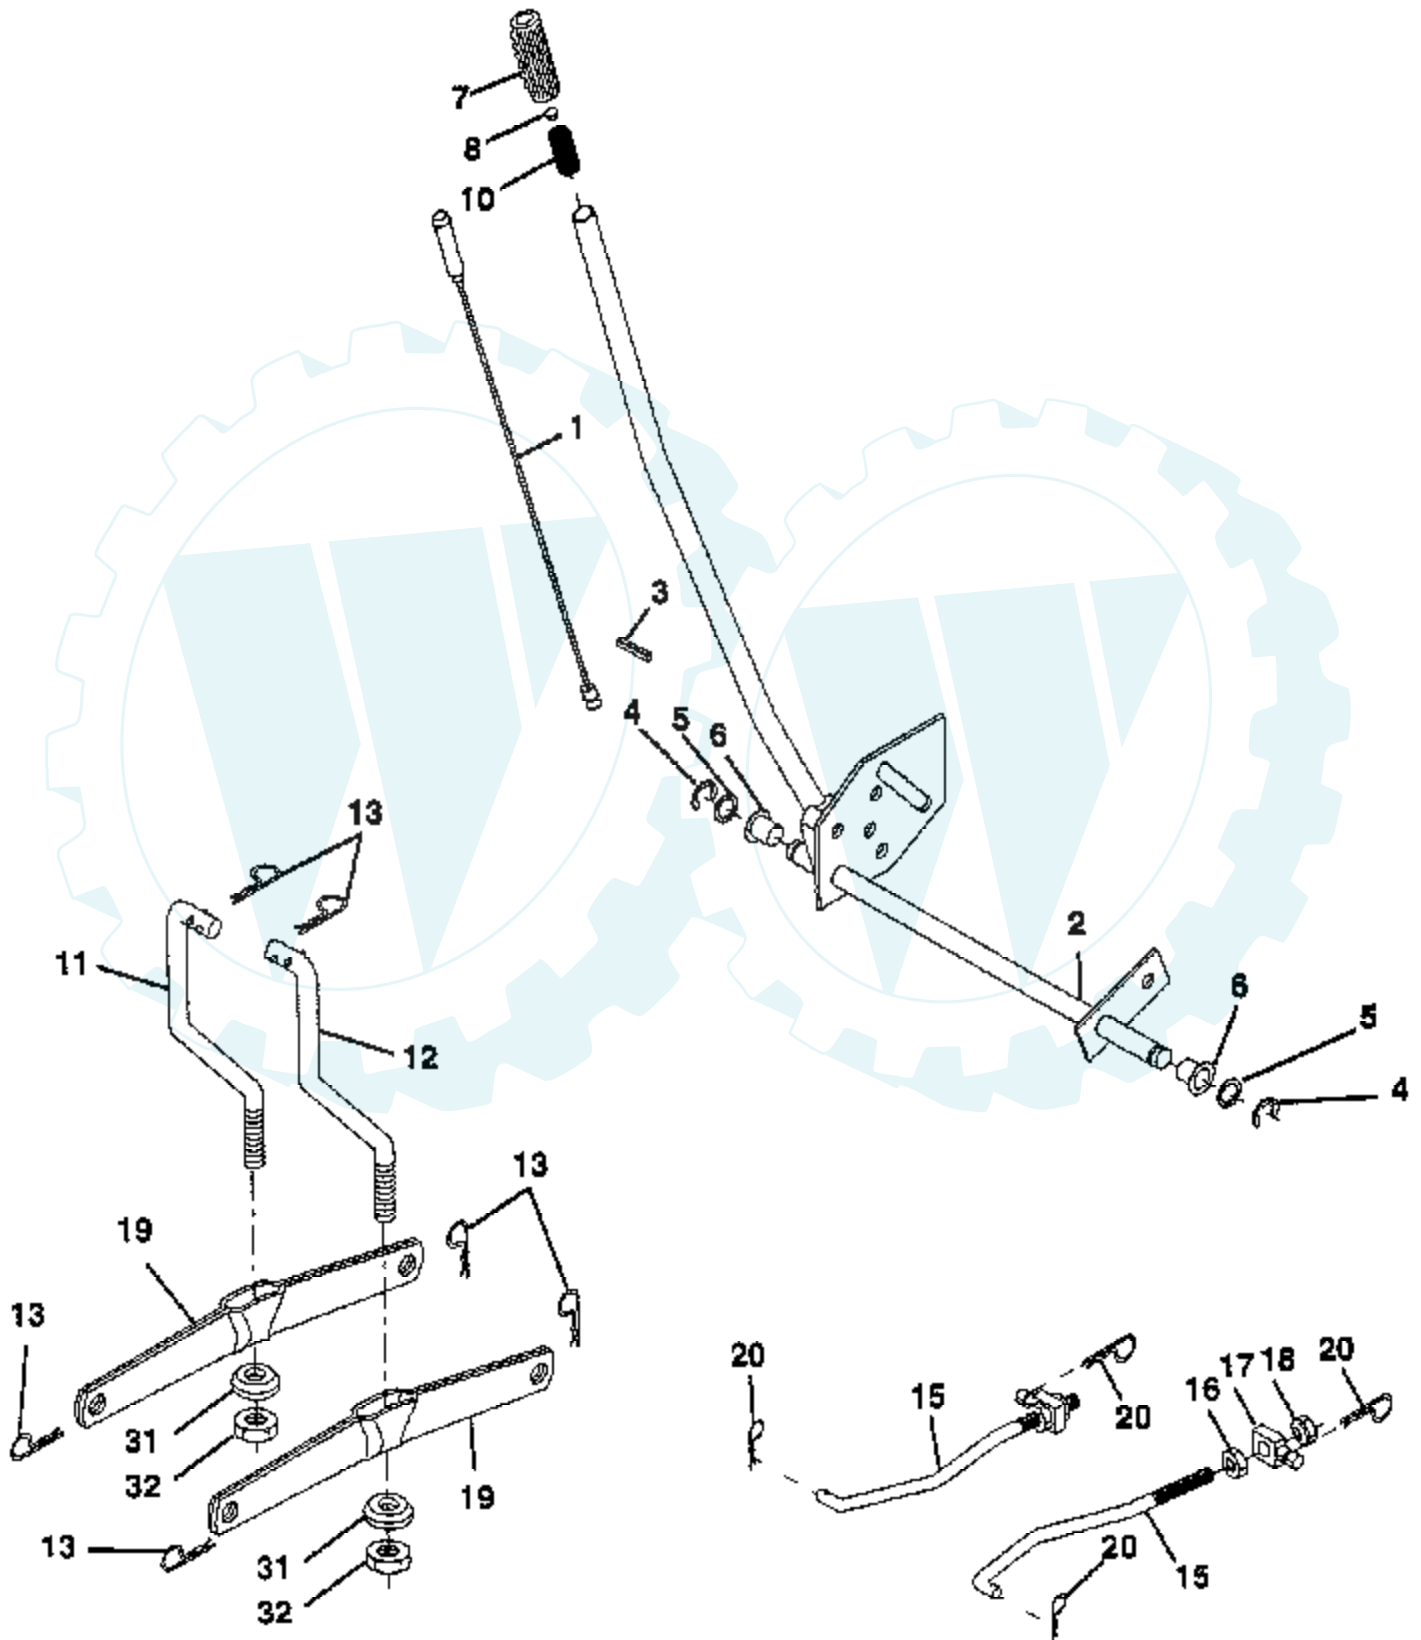

TRACTOR - - MODEL NUMBER CT12542J

LIFT

Ref #	Part Number	Qty	Description
1	136973		WIRE ASM
2	140278		HANDLE.LIFT.LH.
3	138284		PIN GROOVE
4	12000002		SUB= 2225J
5	19211621		WASHER
6	120183X		NYLON BEARING
7	109413X		GRIP
8	124385X		SUB= 125925X
10	122512X		SUB= 532122512
11	139865		SUB= 918139865
12	139866		SUB= 151140
13	4939M		SUB= 85902
15	127218		LINK.FRONT
16	73350800		NUT
17	130171		TRUNION
18	73800800		NUT.LK.W/WSH.1/2.
19	139868		ARM SUSP REAR
20	3146R		RETAINER.SPRING
31	140302		BEARING PVT LH
32	73540600		NUT.CROWNLOCK.3/8

Ref #	Part Number	Qty	Description
74	121748X		WASHER
75	12000029		RING
76	128903		SHOULDER BOLT
77	127845		SPRING KEEPER
78	140179		LEVER ASM CLT PRM
79	127498		BUSHING
80	153701		SPRING.CLUTCH.MWR
81	73350600		NUT
82	142028		TRUNION ADJ
83	120958X		WASHER
84	144394		SUB= 156084
85	72140618		BOLT RDHD 3/8-16
90	74760616		BOLT
91	132274		SUB= 532132274
92	73800600		NUT
93	19171416		WASHER
94	132264		SUB= 532132264
95	132273		SUB= 532132273
128	153390		WASHER.FELT.
	130794		MANDREL ASM
	144783		SUB= 164962

WHEELS & TIRES

NOTE All component dimensions given in U S inches
1 inch = 25.4 mm

Ref #	Part Number	Qty	Description
1	59192		VALVE CAP
2	65139		VALVE STEM LT
3	106222X		SUB= 122073X
4	59904		TUBE.5.3/4.5/6
5	106732X421		RIM.FRONT.6.YELLO
6	278H		FITTING LT
7	9040H		"FLANGE, BEARING"
8	106108X421		SUB= 106108X416
9	106268X		SUB= 122074X
10	7152J		TUBE.18X9.5-8
11	104757X		HUB CAP
	144334		SEALANT.TIRE 10 OZ. TUBE