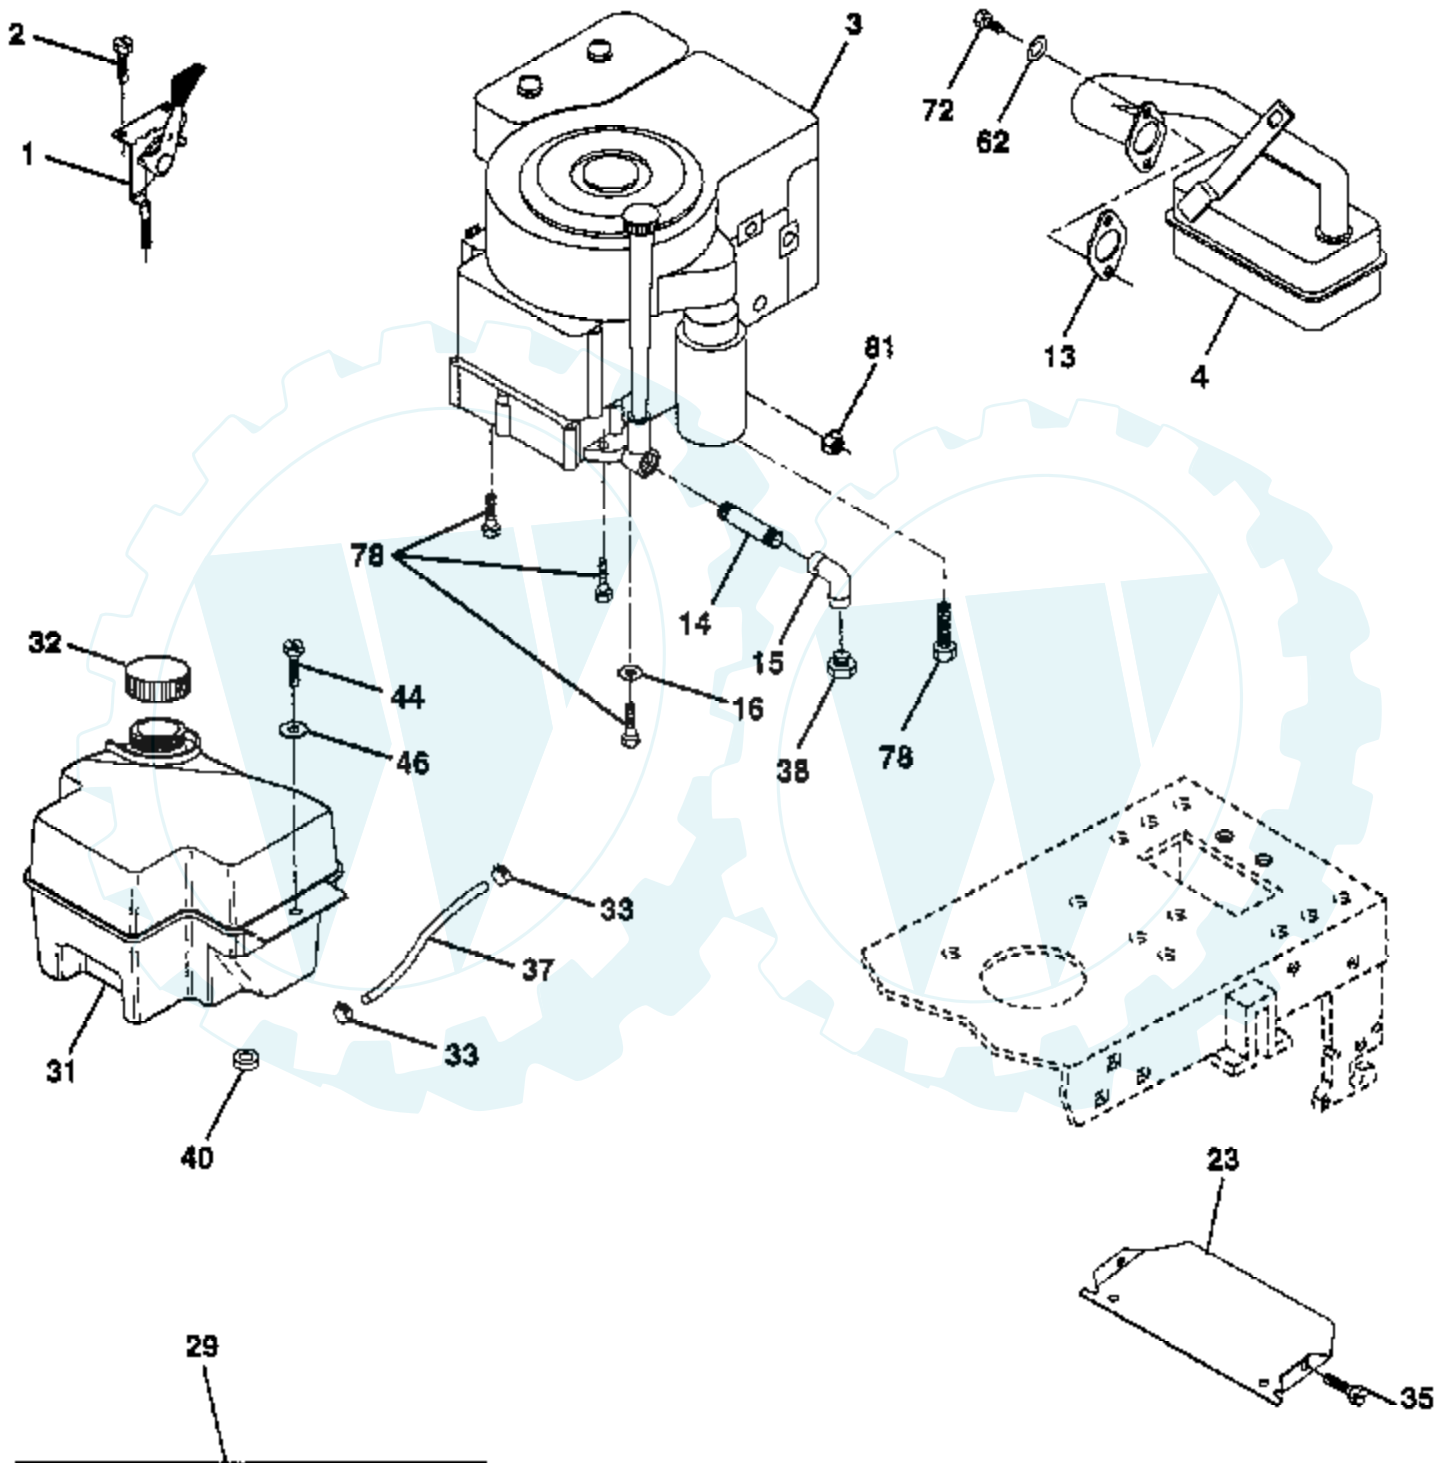

TRACTOR - - MODEL NUMBER CT12542J

ENGINE

OPTIONAL EQUIPMENT
Spark Arrester

Ref #	Part Number	Qty	Description
1	140310		CONTROL THROTTLE
2	17720410		SCREW LT
3	289707		ENGINE B&S
4	137348		MUFFLER
13	272293		GASKET ENG 1 313 LD TIN PLATED
14	13280324		PIPE NIPPLE
15	13200300		ELBOW
16	11050600		LOCKWASHER
18	136718		SHIELD HEAT
19	105839X		RECEPTACLE LT
22	149793		"STUD 1/4 TURN,BUS"
23	150554		SUB= 157405
24	17021008		SCREW
29	137180		SUB= 532137180
30	127057X		SUB= 532127057
31	140280		SUB= 161911
32	140527		CAP ASM FUEL
33	123487X		HOSE CLAMP
35	17490512		SCREW
37	137040		LINE FUEL
38			CHECK WITH SUPPLIER
40	124028X		SUB= 532124028
44	17490412		SCREW HEX CRT
46	19091416		WASHER
62	10040500		LOCKWASHER
72	71070512		SCREW
78	17490620		SCREW
81	128861		NUT