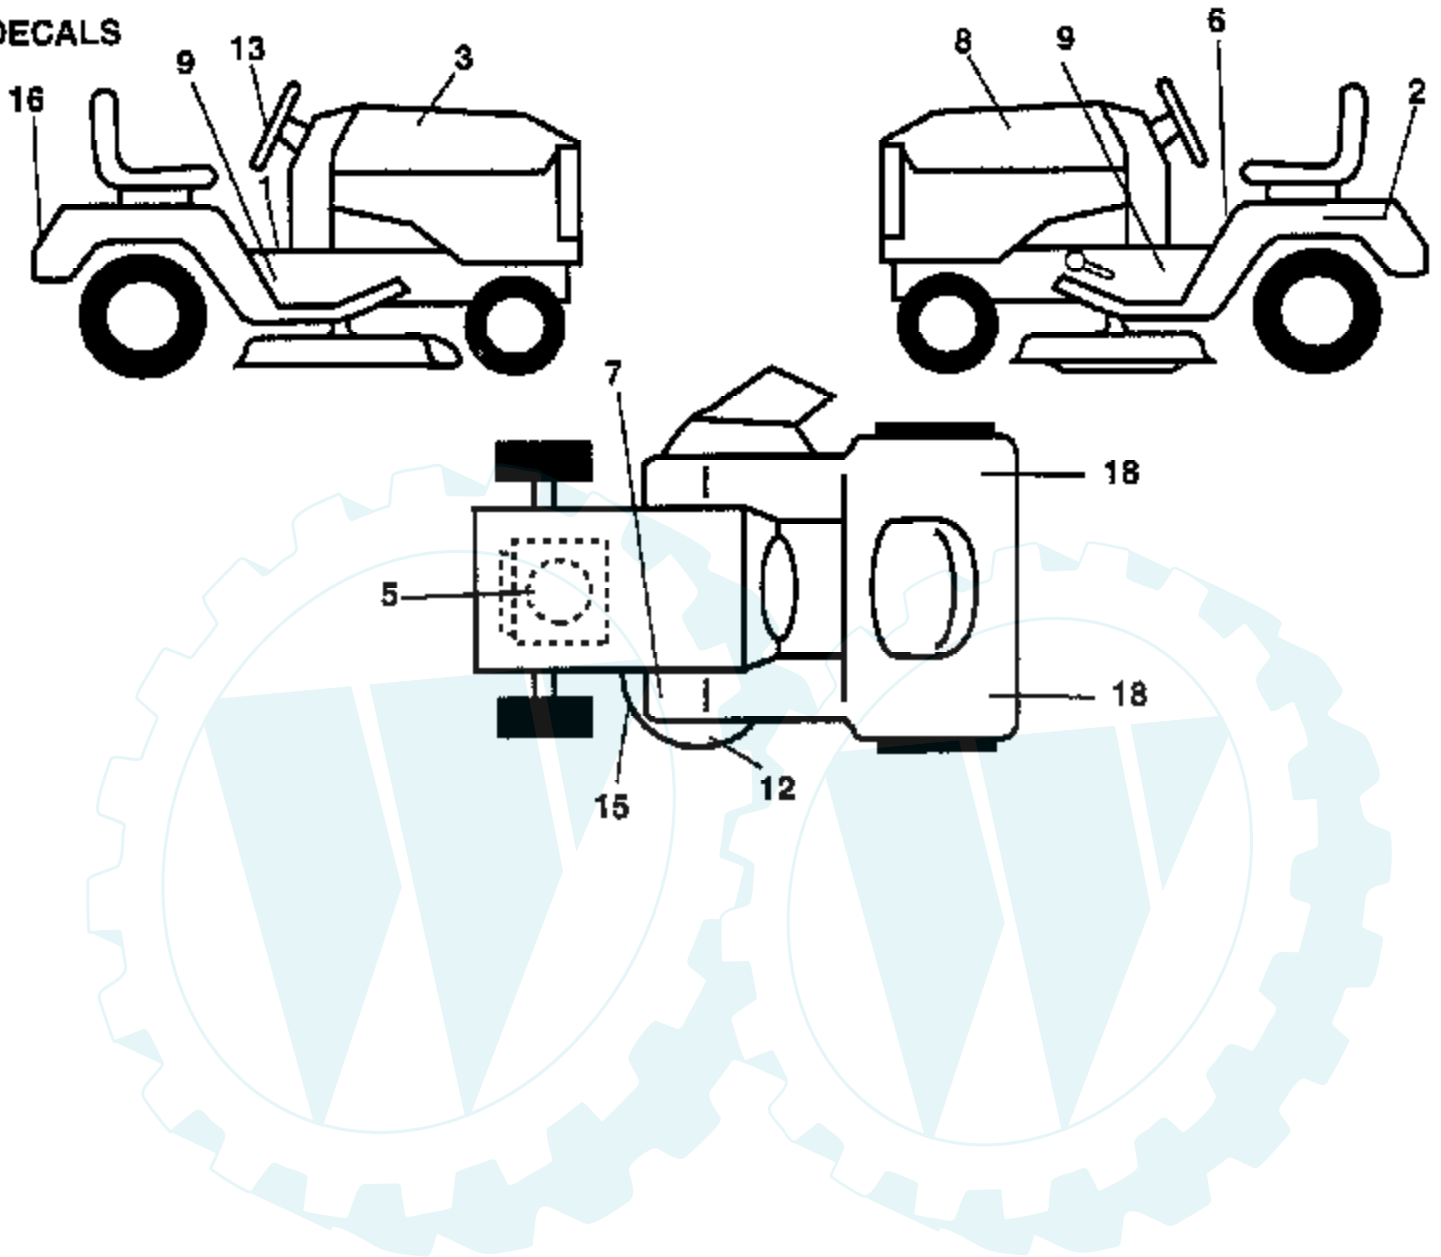

TRACTOR -- MODEL NUMBER CT12542J

DECALS

Ref #	Part Number	Qty	Description
1	140819		SUB= 156867
2	146451		DECAL.BTRY.DANGER
3	151754		DECAL.HD.RH.12.5
5	272632		DECAL, HP ENGINE
6	133796		DECAL
7	4900J		DECAL T
8	151755		DECAL.HD.LH.12.5
9	151758		DECAL.CHAS.42.RAL
12	135013		NLA
13	151741		DECAL.WHL.STR.RLY
15	136832		DECAL
16	151740		DECAL.FEND.RALLY
18	106202X		REFLECTOR-TAIL YT
	138311		DECAL HANDLE LIFT
	154839		MANUAL.P.CT12542J
	145278		MANUAL.OP.GENERIC
	LBD48		SNOW BLADE
	C42		GRASS CATCHER
	LC05		WHEEL WTS.
	LAO18		TIRE CHAINS
	LSB42		SNOW THROWER
	MK420		MULCHING KIT W/BLADES