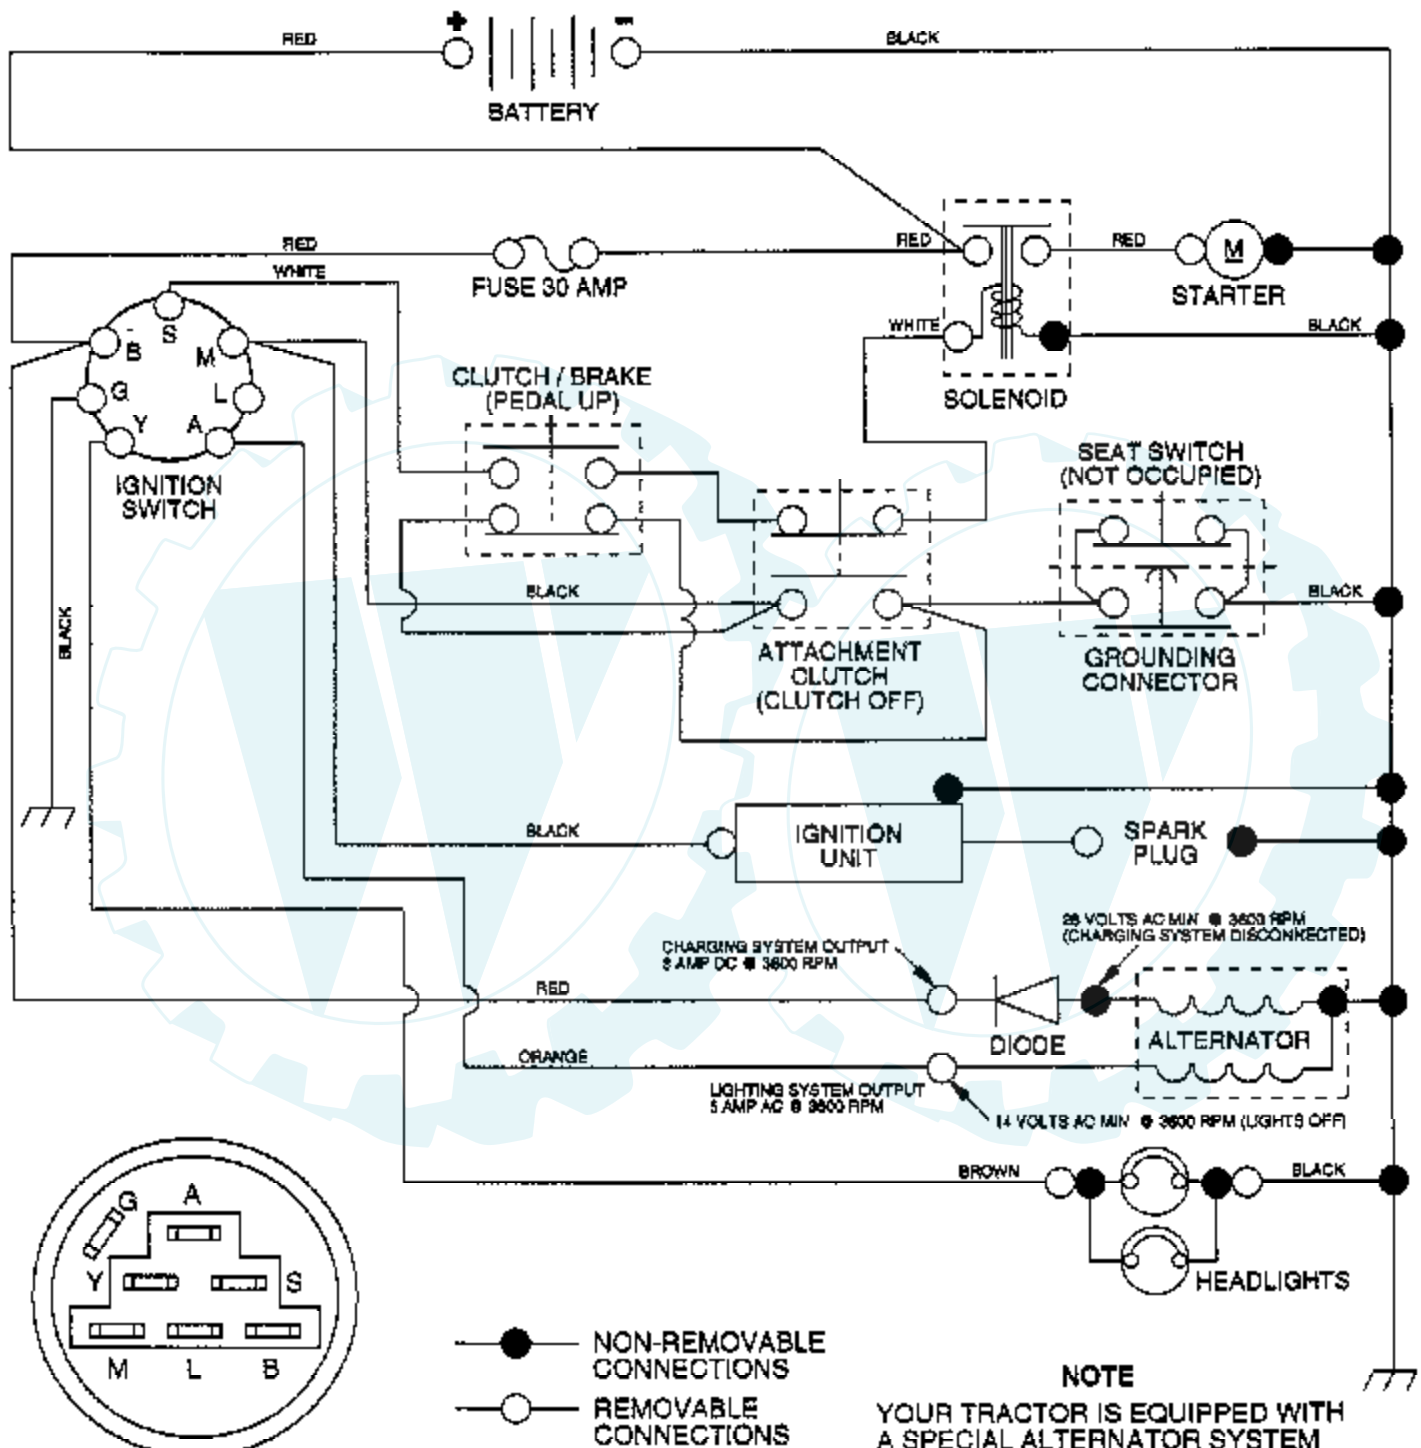

TRACTOR - - MODEL NUMBER CT12542J

SCHEMATIC

NOTE

YOUR TRACTOR IS EQUIPPED WITH A SPECIAL ALTERNATOR SYSTEM THE LIGHTS ARE NOT CONNECTED TO THE BATTERY, BUT HAVE THEIR OWN ELECTRICAL SOURCE BECAUSE OF THIS, THE BRIGHTNESS OF THE LIGHTS WILL CHANGE WITH ENGINE SPEED AT IDLE THE LIGHTS WILL DIM AS THE ENGINE IS SPEEDED UP, THE LIGHTS WILL BECOME THEIR BRIGHTEST