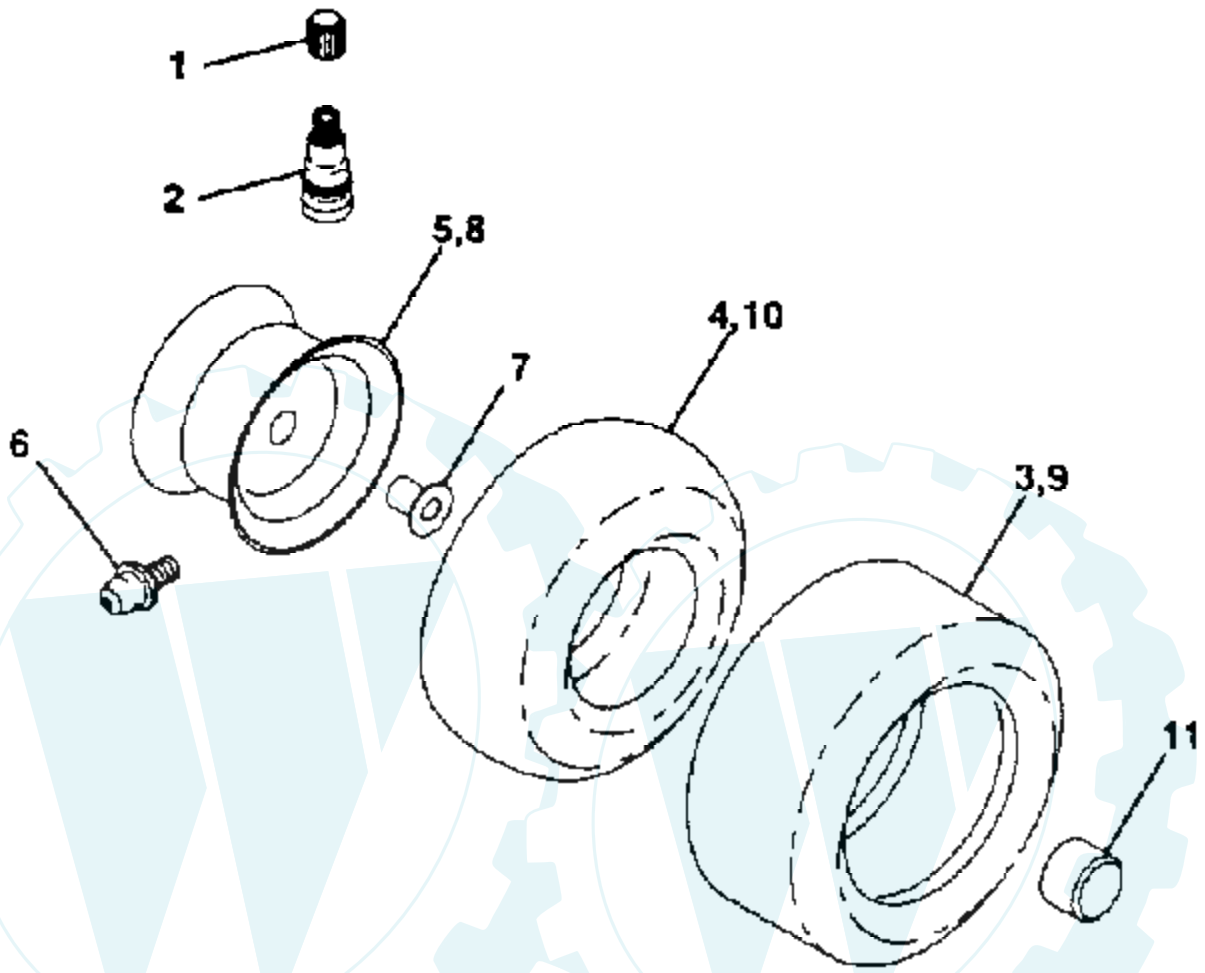

WHEELS & TIRES

NOTE All component dimensions given in U S inches
1 inch = 25.4 mm

Ref #	Part Number	Qty	Description
1	59192		VALVE CAP
2	65139		VALVE STEM LT
3	106222X		SUB= 122073X
4	59904		TUBE.5.3/4.5/6
5	106732X421		RIM.FRONT.6.YELLO
6	278H		FITTING LT
7	9040H		"FLANGE, BEARING"
8	106108X421		SUB= 106108X416
9	106268X		SUB= 122074X
10	7152J		TUBE.18X9.5-8
11	104757X		HUB CAP
	144334		SEALANT.TIRE 10 OZ. TUBE