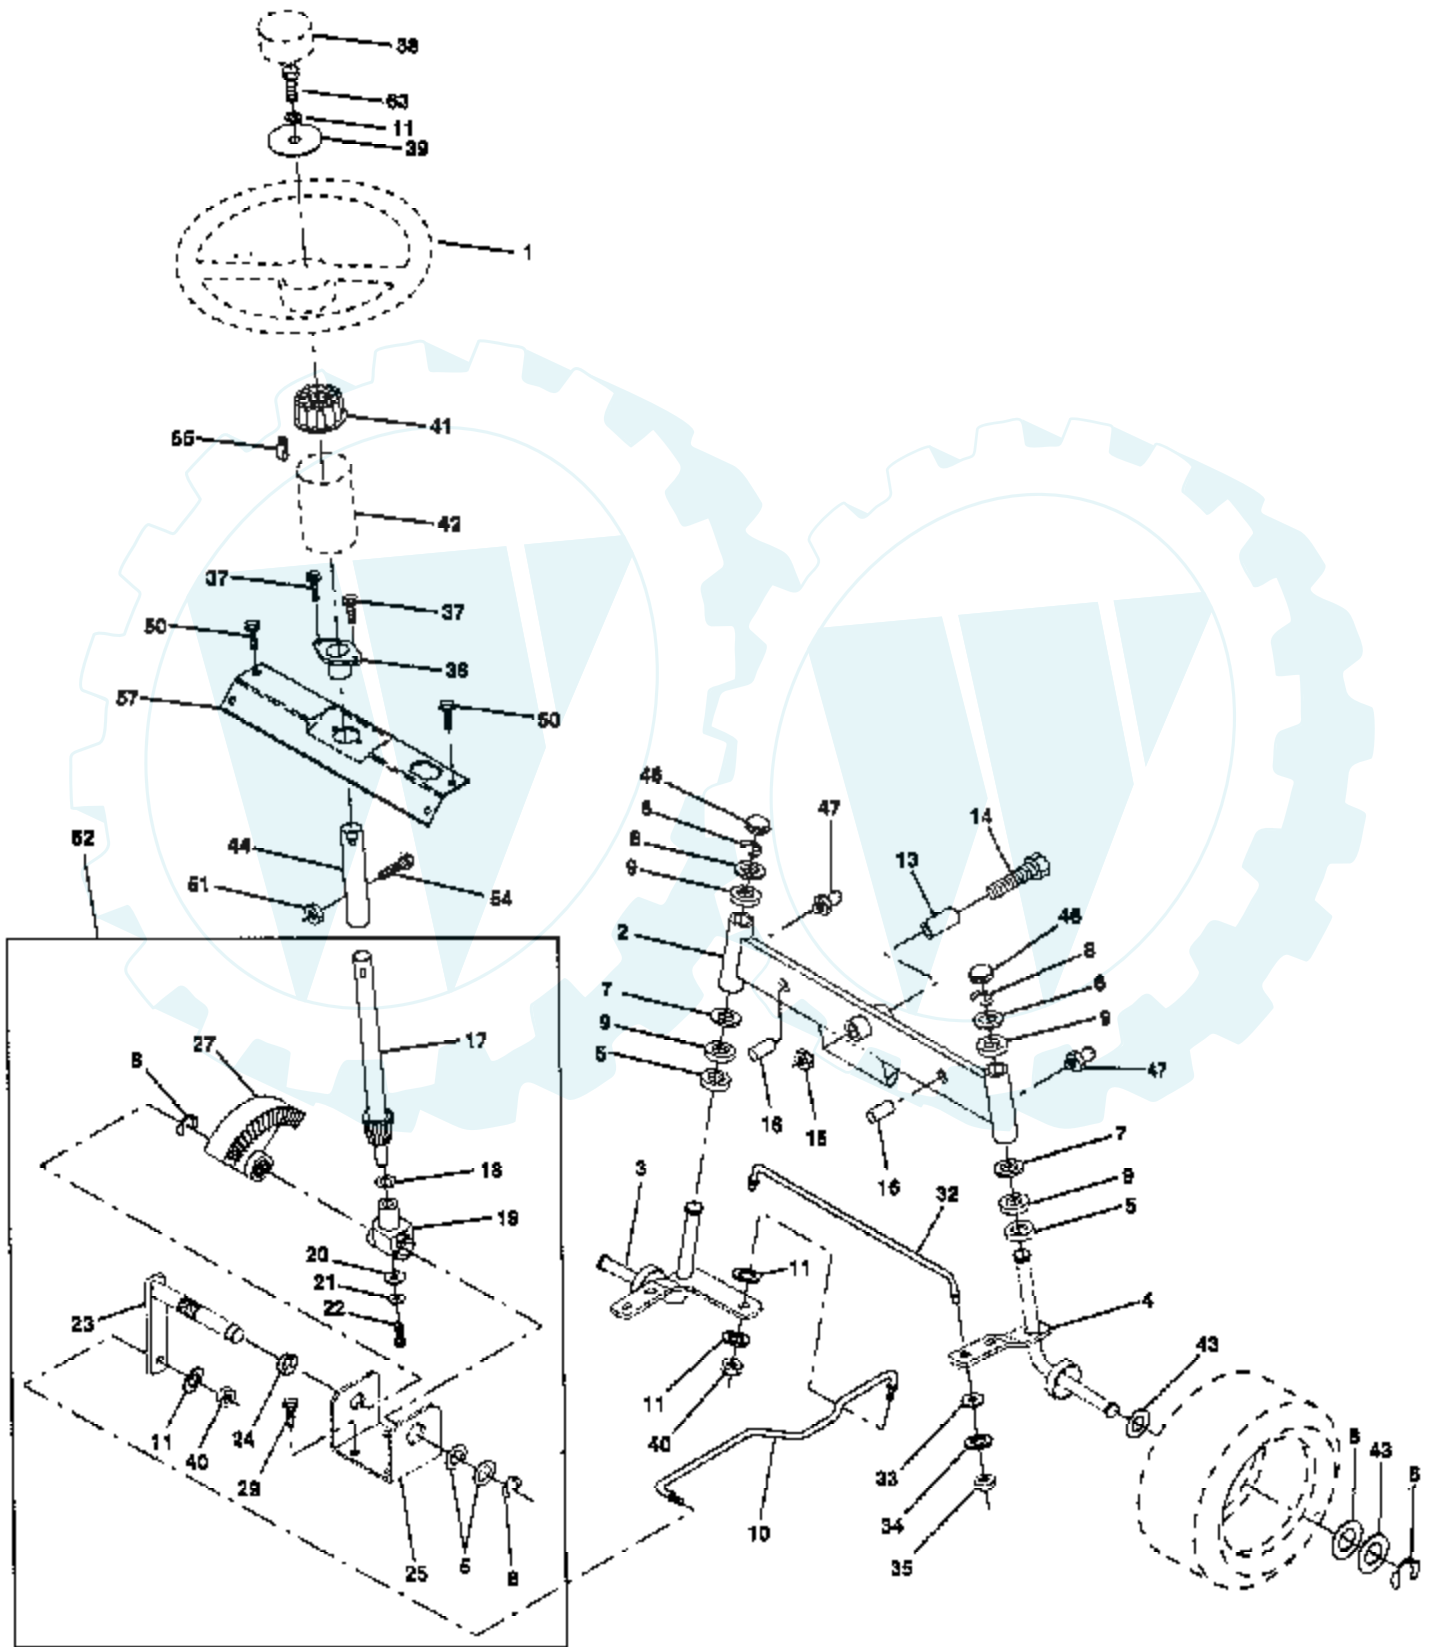

TRACTOR - - MODEL NUMBER CT12542J

STEERING ASSEMBLY

Ref #	Part Number	Qty	Description
1	140044		WHEEL STR AYP BLK
2	142033		AXLE ASM FRONT
3	135227		SPINDLE LH
4	135228		SPINDLE RH
5	6266H		WASHER .T
6	121748X		WASHER
7	19272016		WASHER
8	12000029		RING
9	3366R		COL. SRTG. BEAR.
10	130468		SUB= 532130468
11	10040600		LOCKWASHER
12	73610600		SUB= 7810H
13	110438X		BEARING
14	74011056		BOLT HEX 5/8-11
15	73901000		"NUT-LOC,FLANGE LT"
16	132624		AXLE PIN
17	140176		SHAFT ASM STEERIN
18	57079		THRUST WASHER
19	124035X		SUPPORT.SHAFT
20	126684X		SUB= 532126684
21	10040400		LOCKWASHER
22	71100410		SCREW.SCKTHD.CAP
23	127501		SUB= 918127501
24	109816X		NYLINER T
25	124036X		"BRKT,STEERING"
27	136874		GEAR SECTOR
29	17490612		SCREW
32	139929		ROD.TIE.19.75
33	19111216		WASHER M
34	10040500		LOCKWASHER
35	73810500		NUT.LOCK.5/16-24
36	102803X		SUB= 918102803X
37	152927		"SCREW-TT,10-32 FL"
38	140045		CAP STEER AYP
39	19133808		WASHER T
40	7810H		GRIPCO NUT
41	100711L		ADAPTER LT
42	140216		BOOT SHAFT STEER
43	121749X		WASHER
44	153721		SHAFT EXT STEERIN
46	121232X		CAP
47	6855M		ZERK M
50	17490412		SCREW HEX CRT
51	73800500		NUT
54	74780520		BOLT
55	140285		CLIP TINNERMAN
57	140172		SUPPORT SHAFT STR
62	149686		SUB= 918149686
63	74780616		BOLT