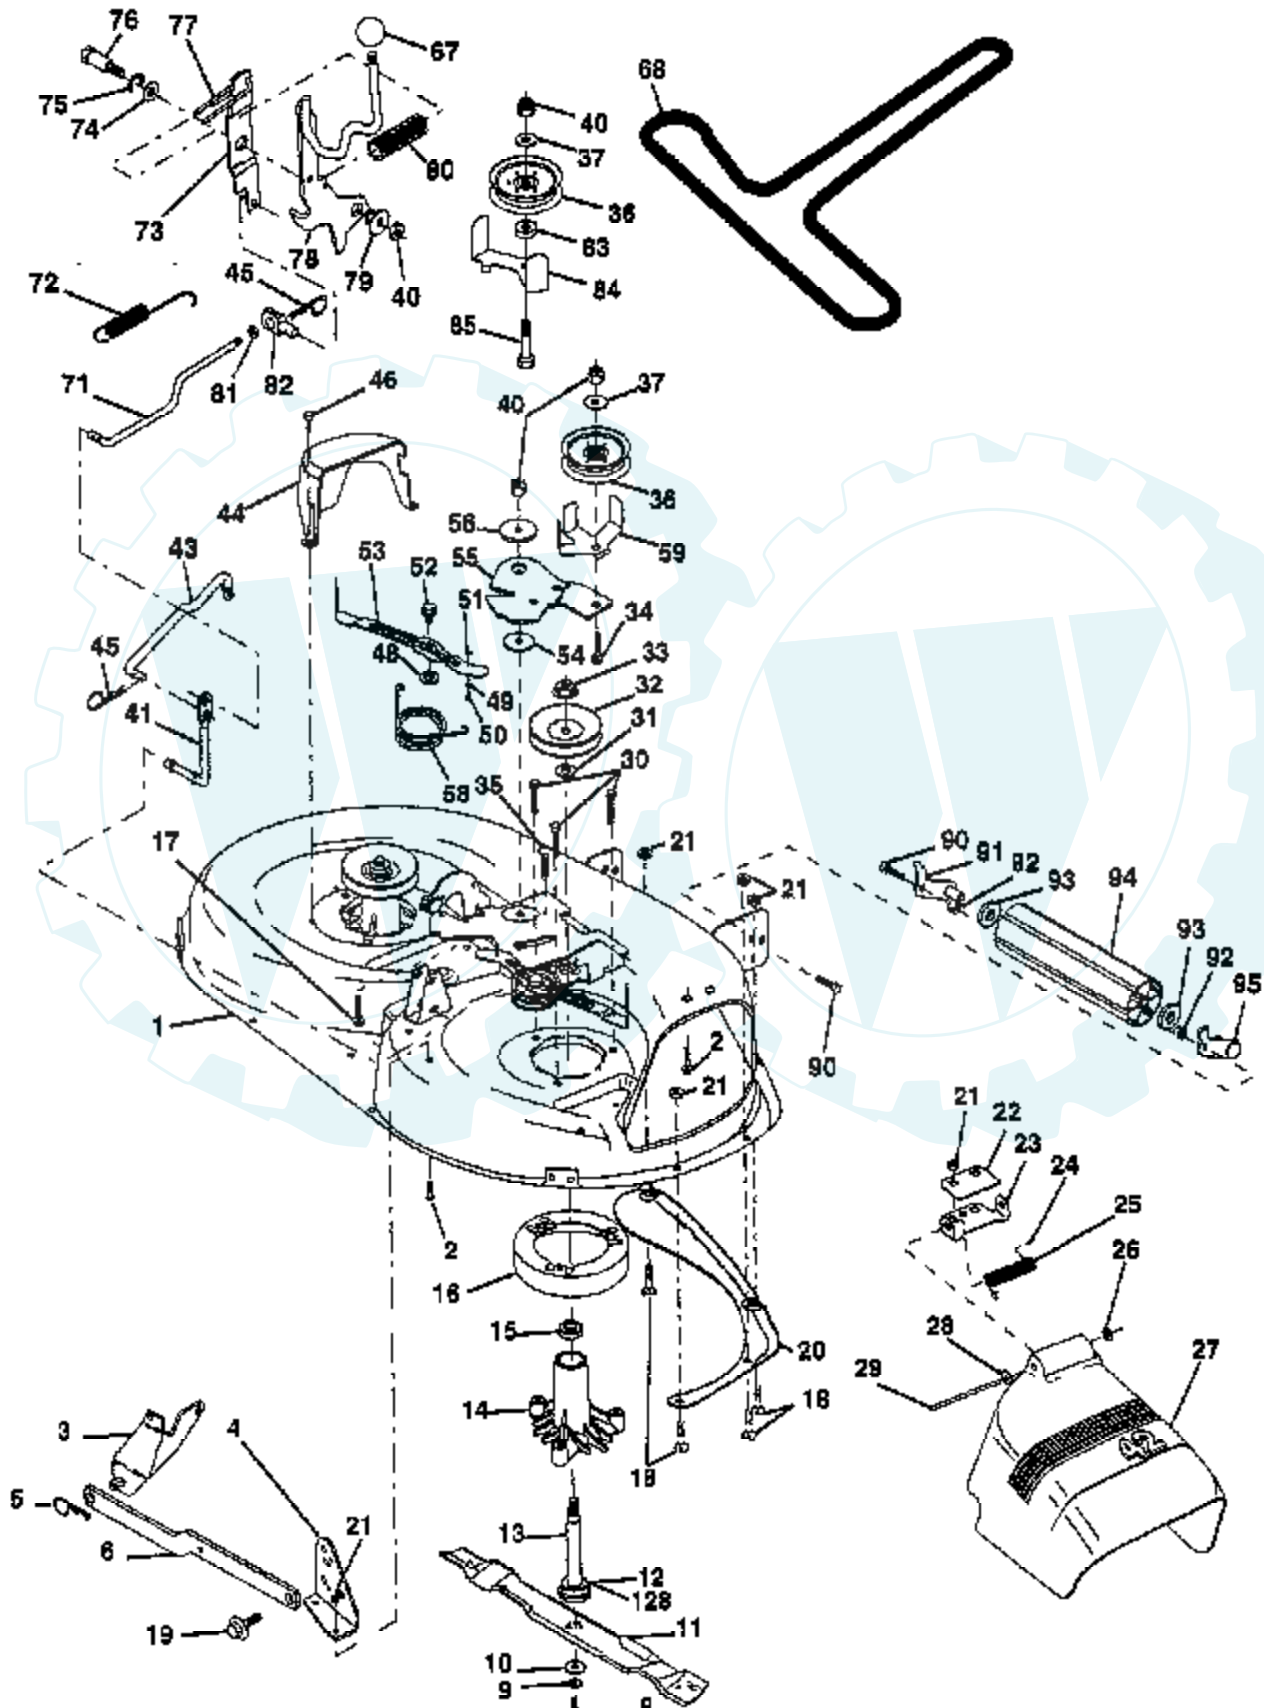

TRACTOR - - MODEL NUMBER CT12542J

MOWER DECK

Ref #	Part Number	Qty	Description
1	144393		DECK.WELD.42.
2	72140506		BOLT
3	138017		BRKT ASM SWAY BAR
4	138440		BRKT DECK SW BAR
5	4939M		SUB= 85902
6	130832		SUB= 130833
8	850857		BLADE BOLT
9	10030600		SUB= 10040600
10	140296		WASHER.HARD.BLADE
11	138498		"BLADE.42"" HIPERF"
12	129895		BEARING.BALL
13	137645		SUB= 137646
14	128774		HSG ASM MANDREL
15	110485X		BEARING
16	140329		STRIPPER RND MWR
17	72110610		BOLT RDHD 3/8-16
18	72140505		BOLT
19	132827		BOLT SHD 5/16-18
20	136888		SUB= 918136888
21	73680500		SUB= 73690500
22	134753		STIFFENER BRKT
23	131267		DEFLECTOR BRKT
24	105304X		CAP-SLEEVE LT
25	123713X		SPRING TORSION
26	110452X		NUT PUSH M
27	130968		DEFLECTOR.SHIELD
28	19111016		WASHER
29	131491		HINGE ROD
30	138776		SUB= 157722
31	129963		WASHER
32	153535		PULLEY.MANDREL.42
33	137266		SUB= 139729
34	72110614		BOLT
35	133835		XMAS TREE FASTNER
36	131494		FLAT IDLER PULLEY
37	19131316		WASHER
40	73680600		SUB= 73690600
41	133551		PIVOT ROD
43	140083		ROD CLUTCH W/NIBS
44	140088		GUARD MAND LH BLK
45	4497H		RETAINER M
46	137729		SCREW.1/4-20X5/8
48	133944		HARD SMALL WASHER
49	133940		SUB= 151785
50	131340		SHOULDER BOLT
51	69180		LOCKNUT
52	139888		BOLT.SHLD.5/16-18
53	131845		BRAKE PAD ARM ASM
54	133943		HARDENED WASHER
55	140084		SUB= 151785
56	122052X		SPACER RETAINER
58	140086		SPRING TORSN BRAK
59	141043		GUARD IDLER TUV
67	106279X		CONTROL KNOB LT
68	144200		BELT.V.T-PATH
71	142427		ROD CLUTCH 38/42
72	131870		RETURN SPRING
73	127847		CLUTCH ARM SECOND