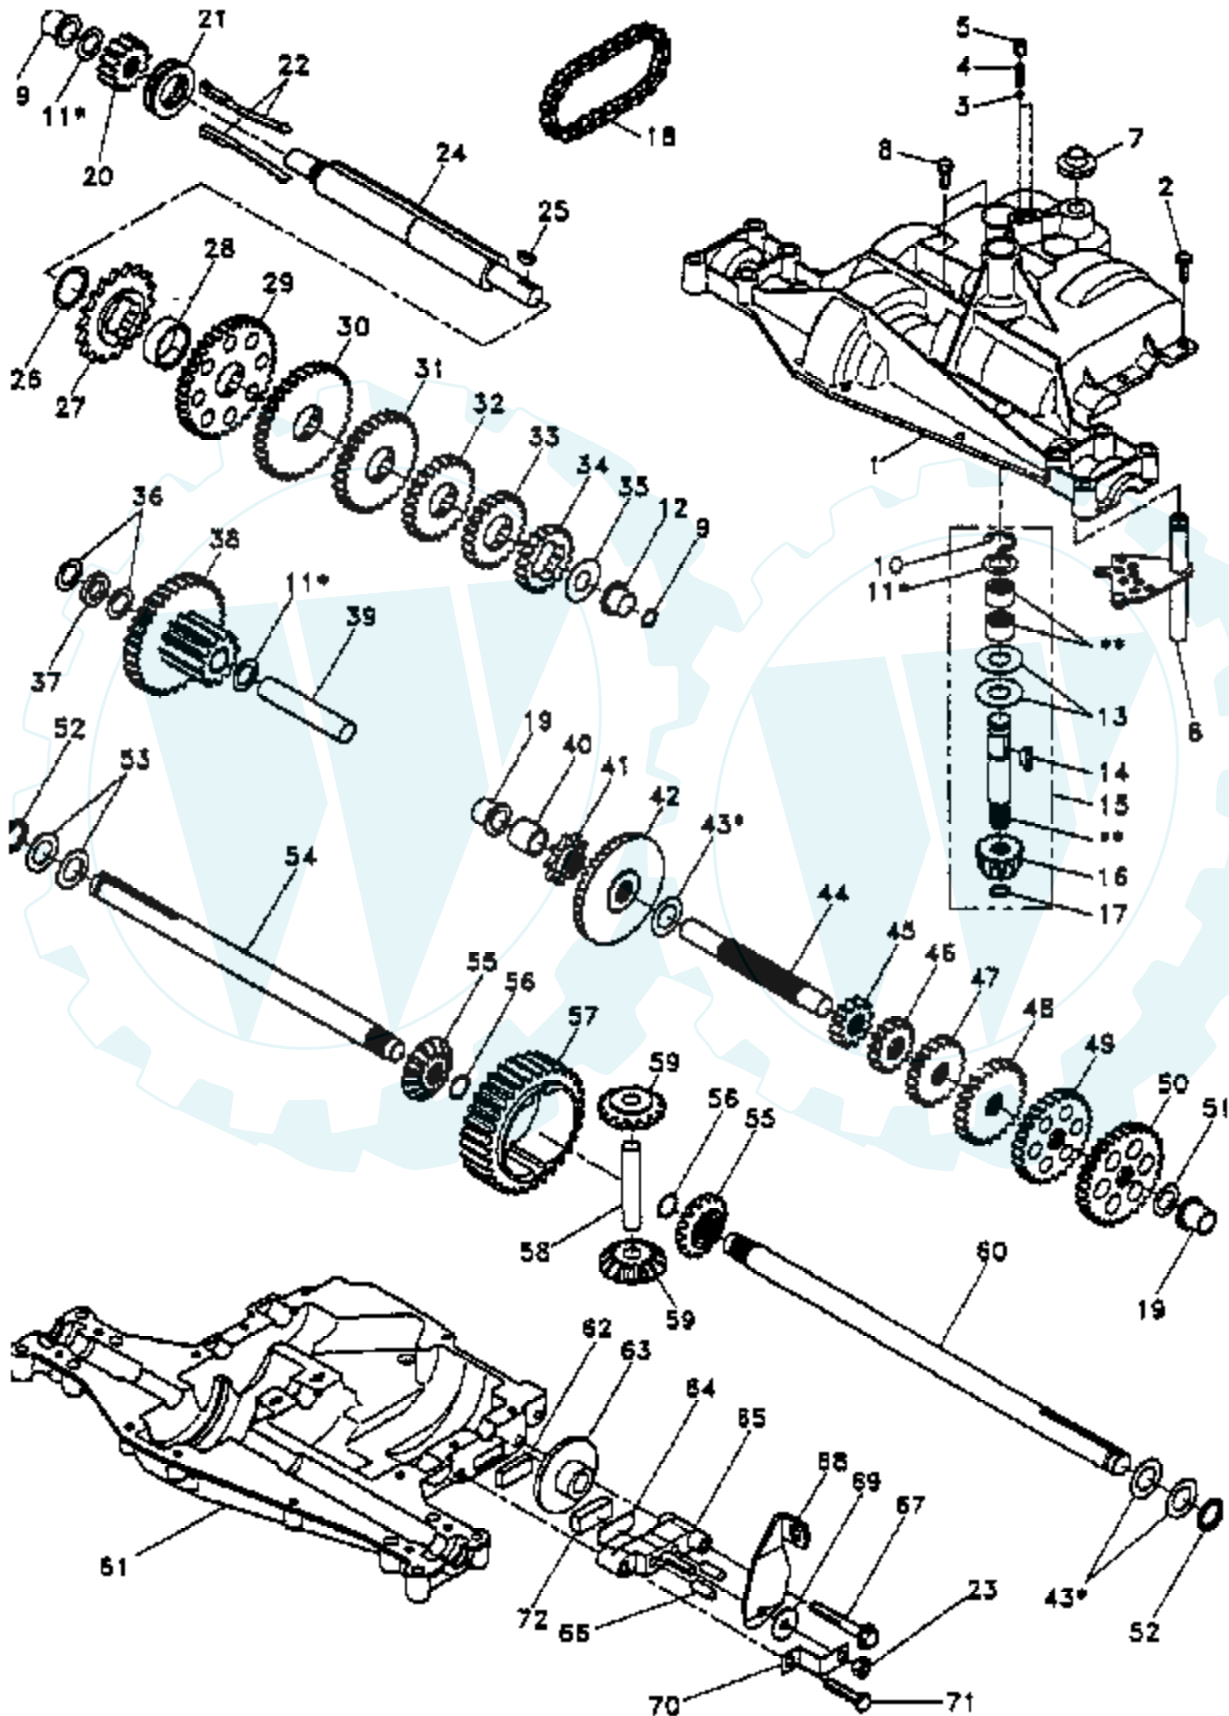

TRACTOR - - MODEL NUMBER CT12542J

DANA TRANSAXLE - MODEL NUMBER 4360-79

Ref #	Part Number	Qty	Description
1	142671		HOUSING UPPER TRN
2	2274J		SUB= 74760412
3	134400		SUB= 68003
4	105904X		"SPRING, DETENT LT"
5	105905X		"SCREW, SET LT"
6	138235		KIT SHIFTER ASM
7	134399		SHIFTER BOOT
8	134791		SCREW TAP W/SEAL
9	138241		SQUARE RING
10	142672		SUB= 2225J
11	134793		ASM KIT SHIM 4689
12	142673		BEARING FLAN-DANA
13	120415X		WASHER T
14	142674		KEY WOODRUFF-DANA
15	138234		AS KIT INPUT SHFT
16	110078X		PINION 14T T
17	105909X		"RING,RETAINING LT"
18	105910X		"CHAIN,24 PTCH LT"
19	105911X		BEARING.FLNG.5510
20	142675		GEAR SPUR 14 TTH
21	138246		COLLAR CLUTCH
22	138236		ASM KIT CLTCH KEY
23	73810500		NUT.LOCK.5/16-24
24	142676		SHAFT INTERM DANA
25	2244J		WOODRUFF KEY
26	105916X		"RING,RETAINING LT"
27	120470X		SPROCKET 18T T
28	110070X		SPACER YT
29	142677		GEAR SPUR 37 TTH
30	142681		GEAR SPUR 35 TTH
31	120405X		SUB= 124644X
32	108980X		GEAR 25T LT
33	120406X		GEAR SPUR 22 TT
34	134796		SPUR GEAR 19T
35	105925X		"WASHER, PLAIN LT"
36	2232J		WASHER 025
37	108978X		SPACER
38	110079X		ASSM GEAR COMB
39	124639X		SHAFT IDLER
40	120472X		SPACER T
41	105928X		SPROCKET 9T LT
42	110084X		SUB= 167148
43	134394		ASM KIT SHIM
44	120473X		SHAFT T
45	142678		GEAR SPUR 12 TTH
46	142679		GEAR SPUR 15 TTH
47	120407X		SUB= 124641X
48	106589X		"GEAR, SPUR 25T LT"
49	120408X		GEAR 28T T
50	105937X		"GEAR, SPUR 31T LT"
51	2226J		WASHER 060
52	134401		NEOPRENE WASHER
53	2264J		WASHER 031
54	120474X		SUB= 154658
55	110081X		GEAR 15T T
56	105941X		"RING,RETAINING LT"
57	110071X		SUB= 120478X
58	120952X		SHAFT T