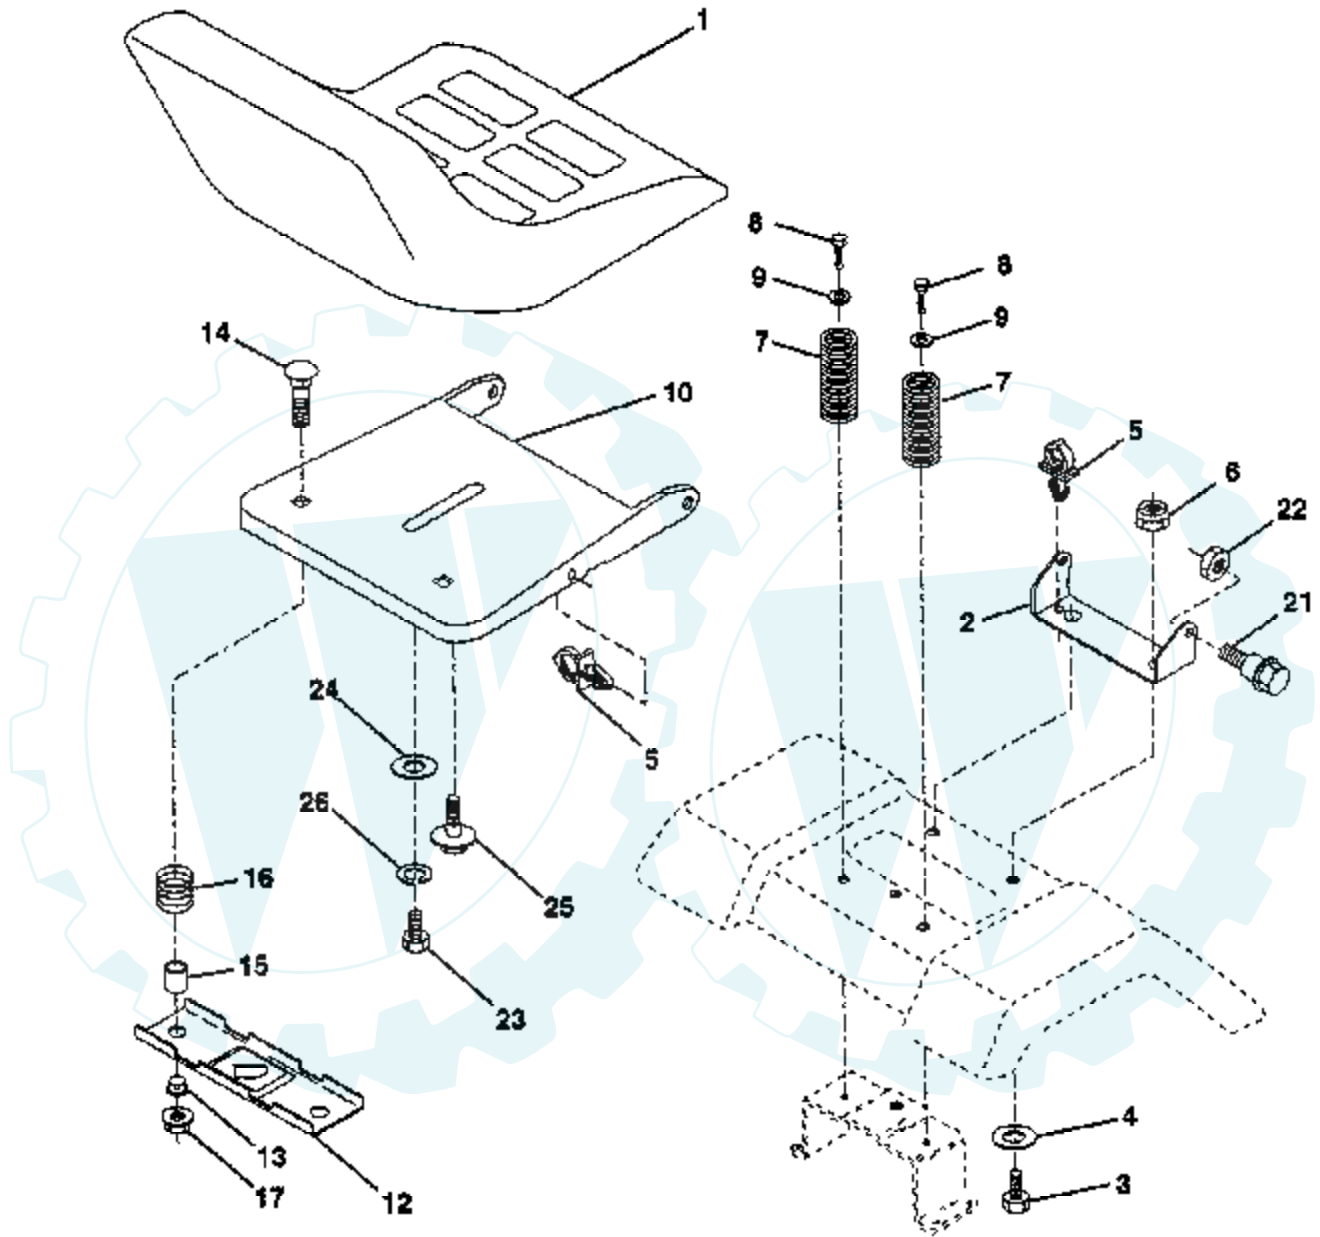

IGNITION SWITCH

POSITION	CIRCUIT	"MAKE"
OFF	G + M + L	NONE
RUN/LIGHT	B + L	A + Y
RUN	B + L	NONE
START	B + L + S	NONE

WIRING INSULATED CLIPS

NOTE: IF WIRING INSULATED CLIPS WERE REMOVED FOR SERVICING OF UNIT, THEY SHOULD BE REPLACED TO PROPERLY SECURE YOUR WIRING

TRACTOR - - MODEL NUMBER CT12542J

SEAT ASSEMBLY

NOTE All component dimensions given in U S inches
1 inch = 25.4 mm

Ref #	Part Number	Qty	Description
1	127428		SUB= 140119
2	140551		BRACKET PVT SEAT
3	74760616		BOLT
4	19131610		WASHER PM
5	145006		CLIP.PUSH-IN.HING
6	73800600		NUT
7	124181X		SPRING COMPRESSIO
8	17490616		SCREW GTV
9	19131614		WASHER
10	140552		SUB= 155925
12	121246X		BRKT SWITCH
13	121248X		BUSHING
14	72050411		SUB= 872050411
15	134300		SPLIT SPACER
16	121250X		SPRING
17	123976X		SUB= 73900400
21	153236		"BOLT,SHOULDER"
22	73800500		NUT
23	74780814		BOLT
24	19171912		WASHER
25	127018X		"BOLT,SHOULDER"
26	10040800		LOCKWASHER