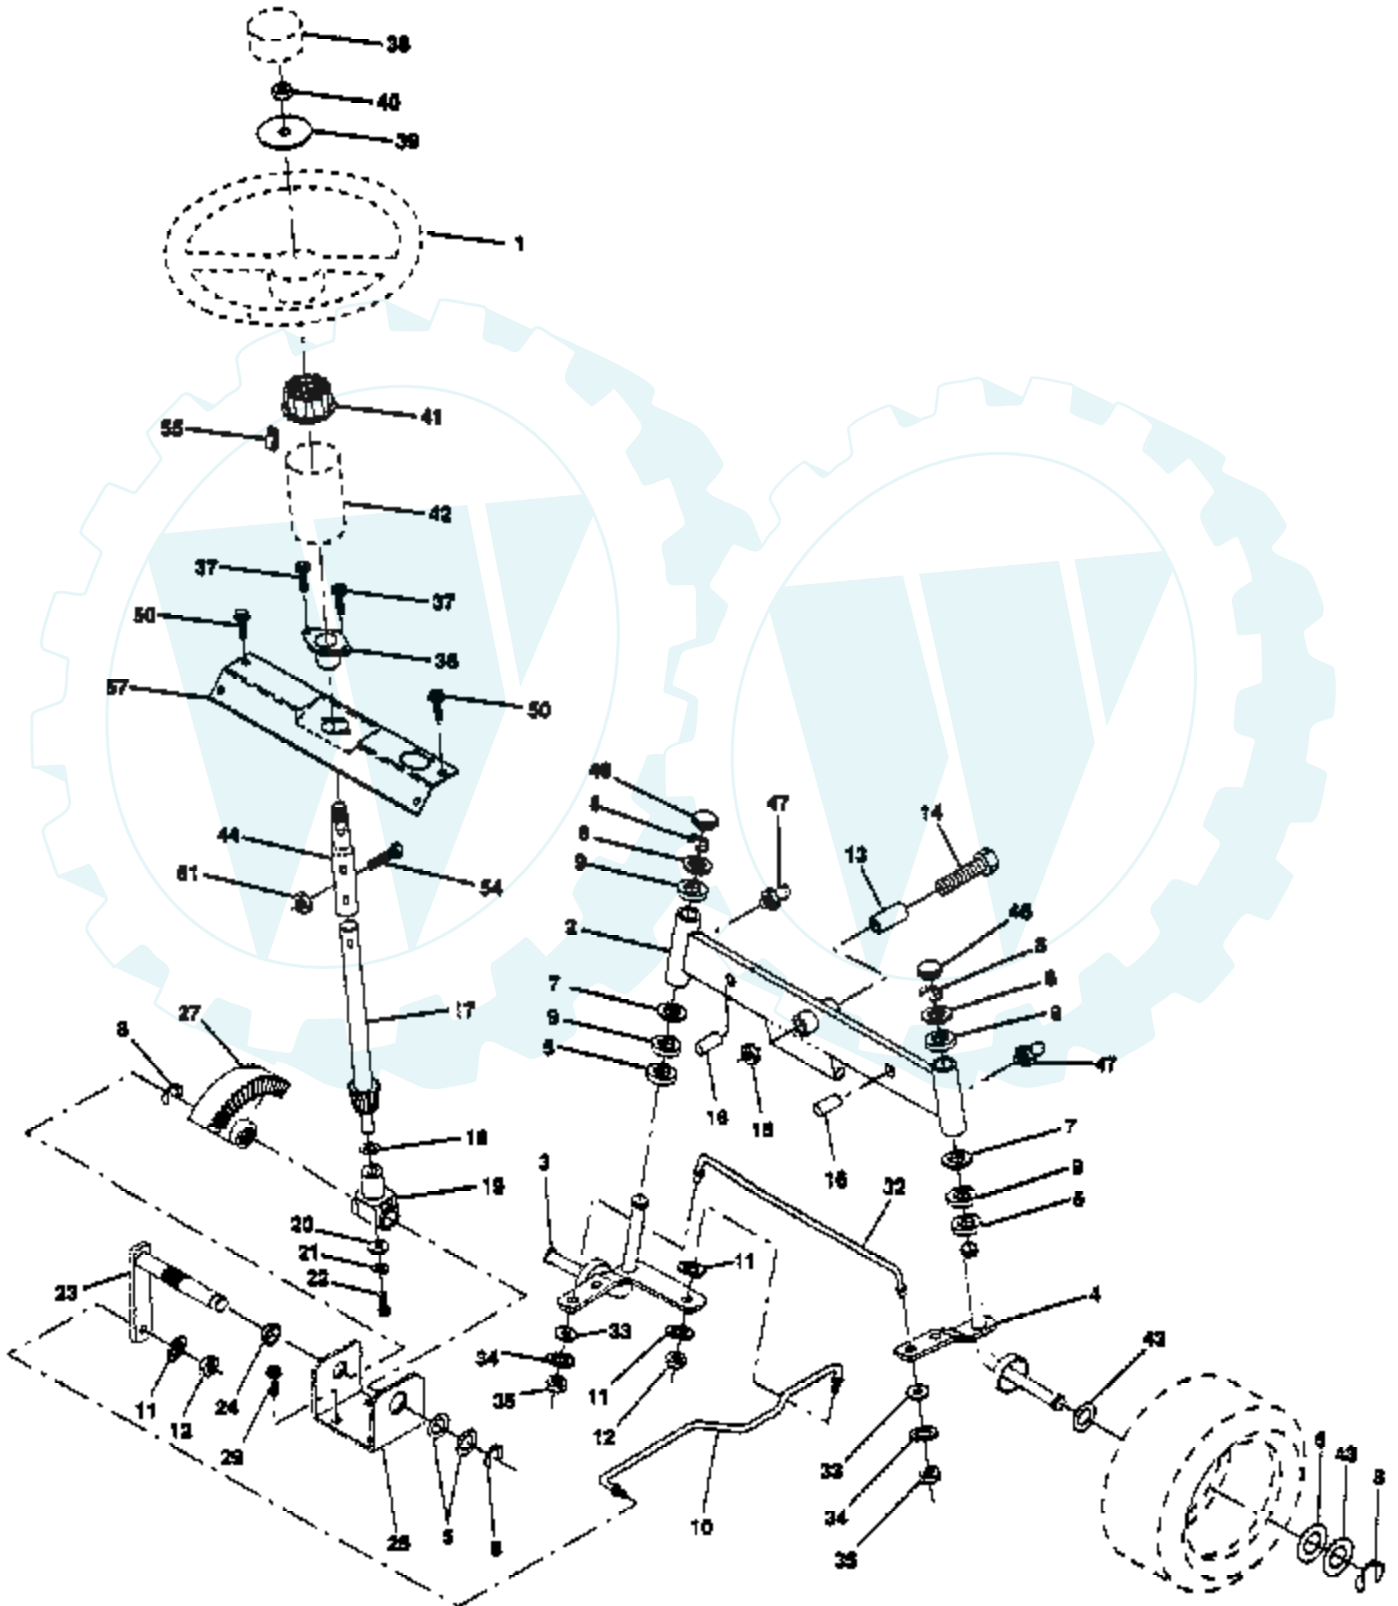

TRACTOR - - MODEL NUMBER CT12542G

STEERING ASSEMBLY

Ref #	Part Number	Qty	Description
1	140044		WHEEL STR AYP BLK
2	142033		AXLE ASM FRONT
3	135227		SPINDLE LH
4	135228		SPINDLE RH
5	6266H		WASHER .T
6	121748X		WASHER
7	19272016		WASHER
8	12000029		RING
9	3366R		COL. SRTG. BEAR.
10	130468		SUB= 532130468
11	10040600		LOCKWASHER
12	73610600		SUB= 7810H
13	110438X		BEARING
14	74011056		BOLT HEX 5/8-11
15	73901000		"NUT-LOC,FLANGE LT"
16	132624		AXLE PIN
17	140176		SHAFT ASM STEERIN
18	57079		THRUST WASHER
19	124035X		SUPPORT.SHAFT
20	126684X		SUB= 532126684
21	10040400		LOCKWASHER
22	71070410		"SCREW,SPECIAL"
23	127501		SUB= 918127501
24	109816X		NYLINER T
25	124036X		"BRKT,STEERING"
27	136874		GEAR SECTOR
29	17490612		SCREW
32	139929		ROD.TIE.19.75
33	19111216		WASHER M
34	10040500		LOCKWASHER
35	73810500		NUT.LOCK.5/16-24
36	102803X		SUB= 918102803X
37	17431008		SUB= 98000165
38	140045		CAP STEER AYP
39	19133808		WASHER T
40	7810H		GRIPCO NUT
41	104820X		ADAPTER-WHEEL LT
42	140216		BOOT SHAFT STEER
43	121749X		WASHER
44	140171		SHAFT EXT STEER
46	121232X		CAP
47	6855M		ZERK M
50	17490412		SCREW HEX CRT
51	73800500		NUT
54	74780520		BOLT
55	140285		CLIP TINNERMAN
57	140172		SUPPORT SHAFT STR