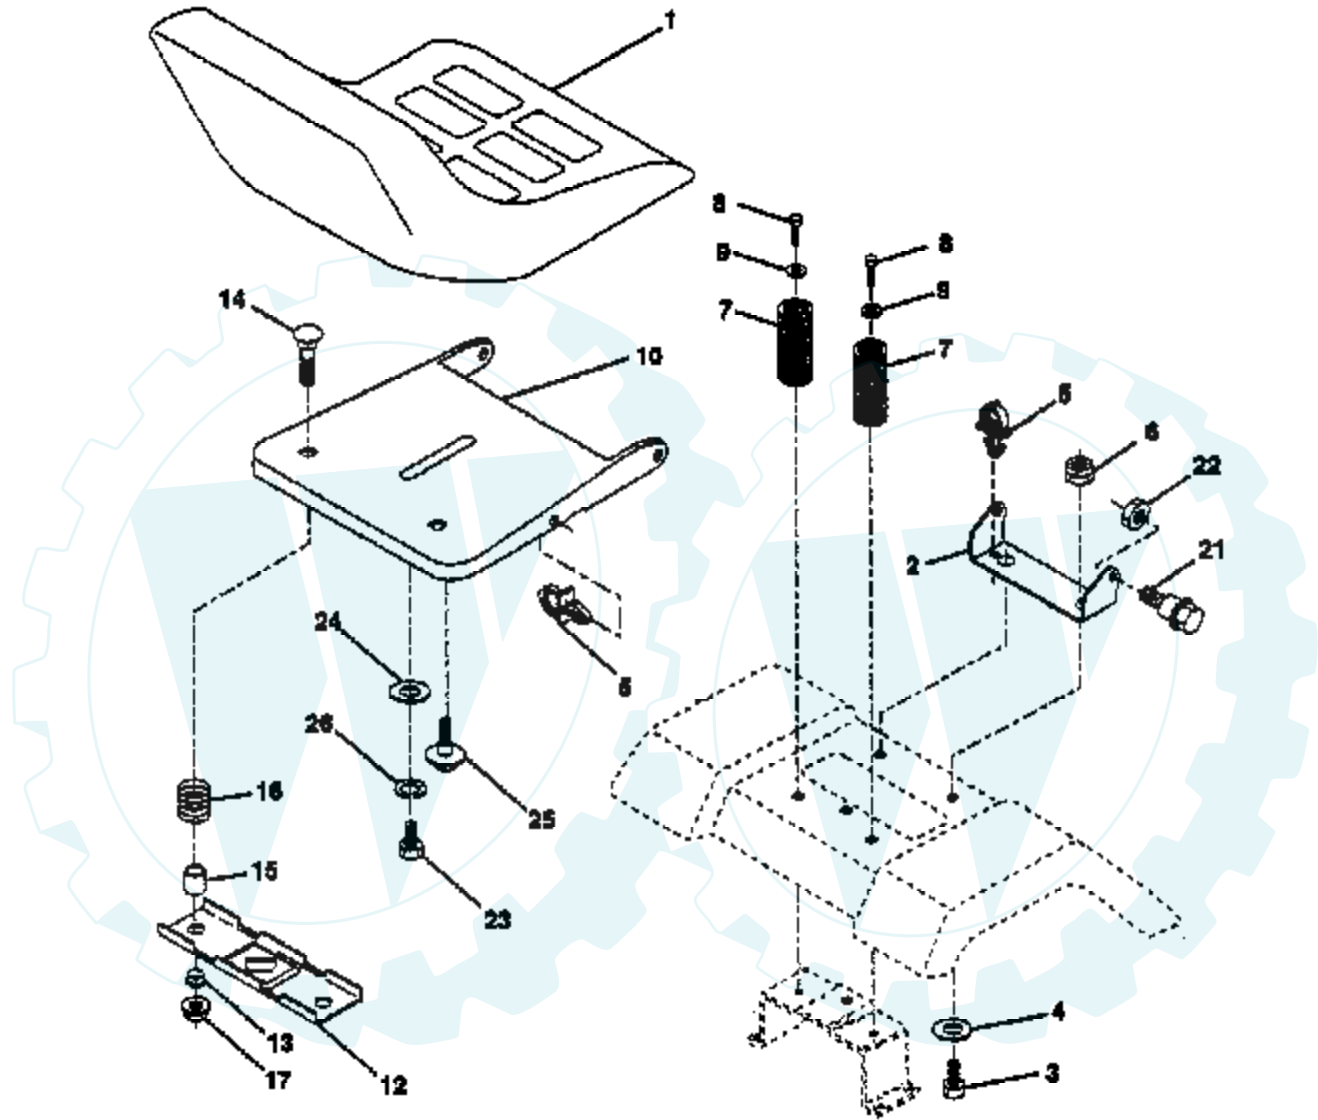

TRACTOR - - MODEL NUMBER CT12542G

SEAT ASSEMBLY

NOTE: All component dimensions given in U.S. inches
1 inch = 25.4 mm.

Ref #	Part Number	Qty	Description
1	127428		SUB= 140119
2	140551		BRACKET PVT SEAT
3	74760616		BOLT
4	19131610		WASHER PM
5	145006		CLIP.PUSH-IN.HING
6	73800600		NUT
7	124181X		SPRING COMPRESSIO
8	17490616		SCREW GTV
9	19131614		WASHER
10	140552		SUB= 155925
12	121246X		BRKT SWITCH
13	121248X		BUSHING
14	72050411		SUB= 872050411
15	134300		SPLIT SPACER
16	121250X		SPRING
17	123976X		SUB= 73900400
21	139888		BOLT.SHLD.5/16-18
22	73800500		NUT
23	74780814		BOLT
24	19171912		WASHER
25	127018X		"BOLT,SHOULDER"
26	10040800		LOCKWASHER