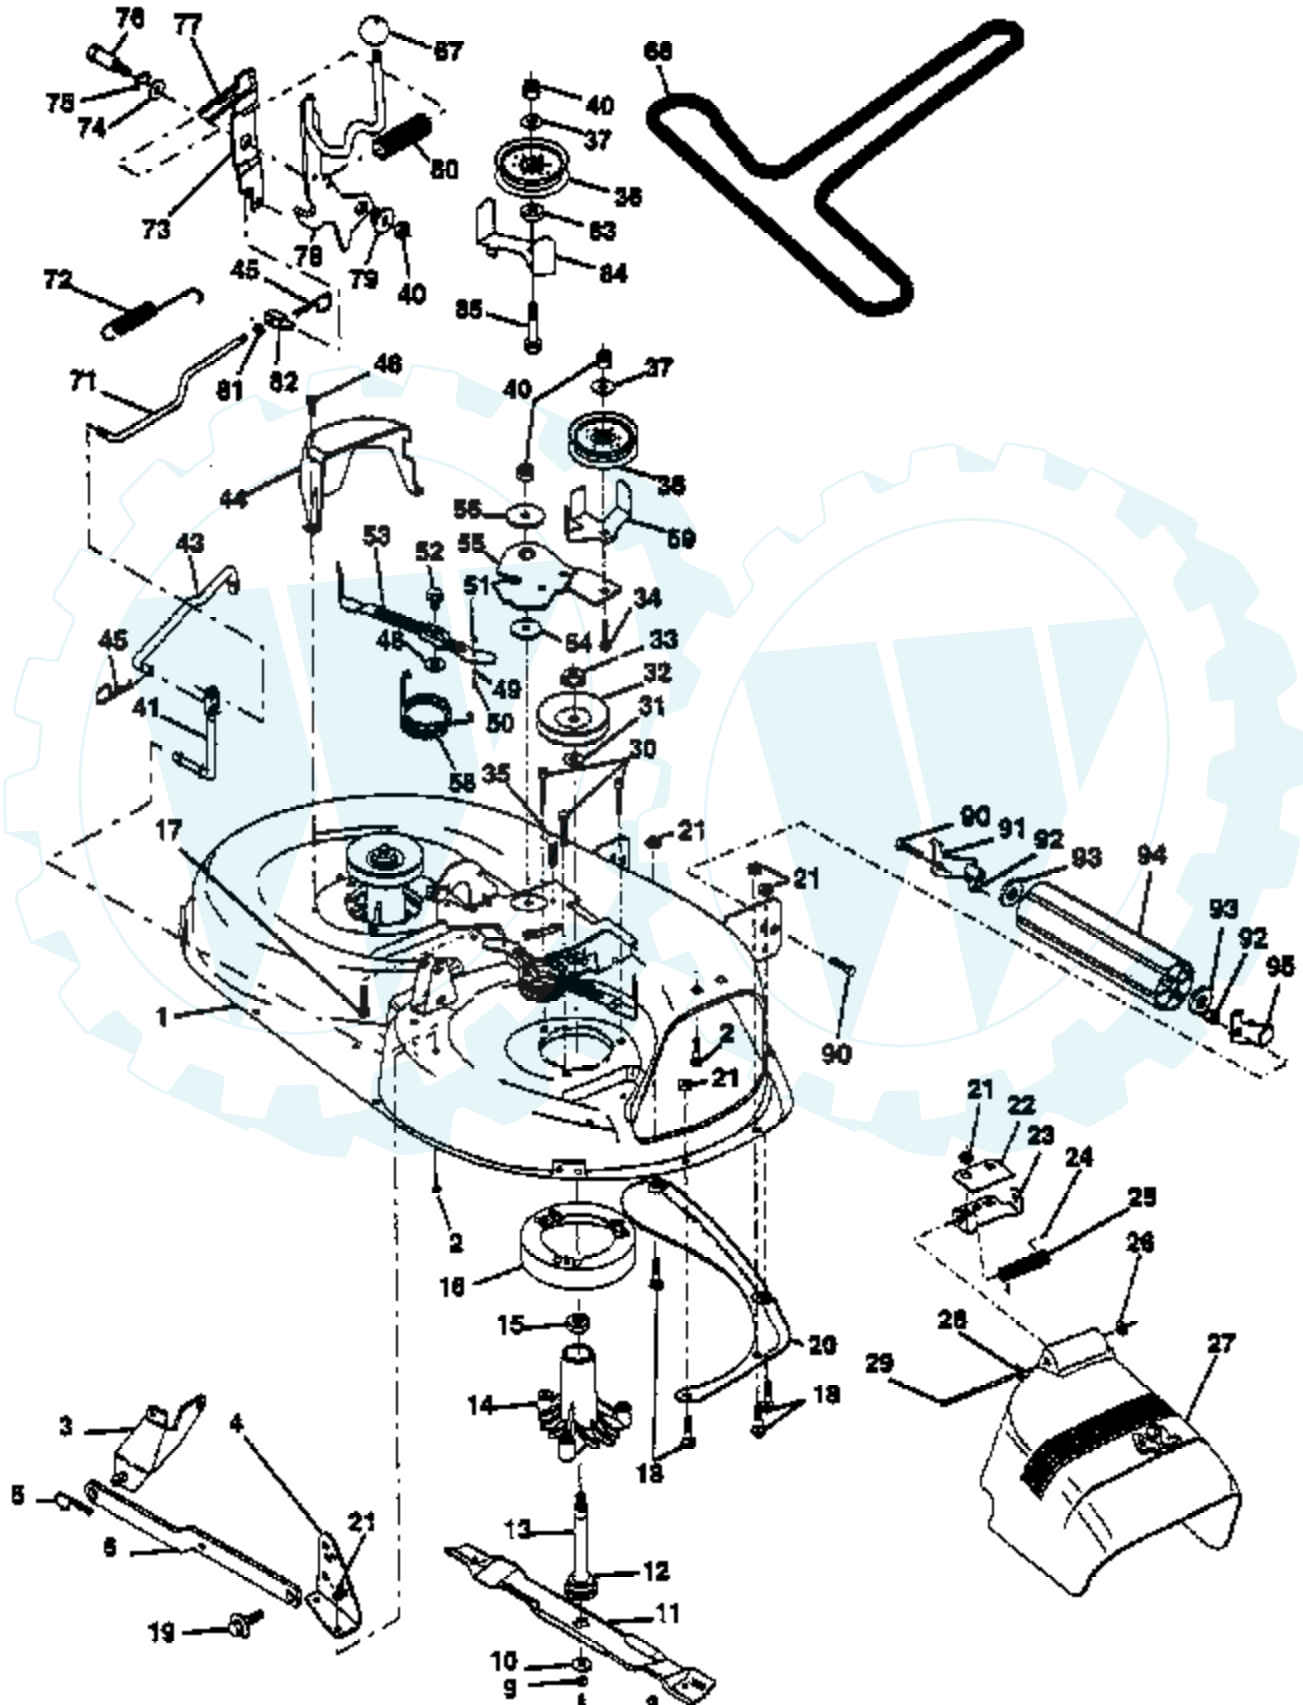

TRACTOR - - MODEL NUMBER CT12542G

42" MOWER DECK

Ref #	Part Number	Qty	Description
1	144393		DECK.WELD.42.
2	72140506		BOLT
3	138017		BRKT ASM SWAY BAR
4	138440		BRKT DECK SW BAR
5	4939M		SUB= 85902
6	130832		SUB= 130833
8	850857		BLADE BOLT
9	10030600		SUB= 10040600
10	140296		WASHER.HARD.BLADE
11	138498		"BLADE.42"" HIPERF"
12	129895		BEARING.BALL
13	137645		SUB= 137646
14	128774		HSG ASM MANDREL
15	110485X		BEARING
16	140329		STRIPPER RND MWR
17	72110610		BOLT RDHD 3/8-16
18	72140505		BOLT
19	132827		BOLT SHD 5/16-18
20	136888		SUB= 918136888
21	73680500		SUB= 73690500
22	134753		STIFFENER BRKT
23	131267		DEFLECTOR BRKT
24	105304X		CAP-SLEEVE LT
25	123713X		SPRING TORSION
26	110452X		NUT PUSH M
27	130968		DEFLECTOR.SHIELD
28	19111016		WASHER
29	131491		HINGE ROD
30	138776		SUB= 157722
31	129963		WASHER
32	129861		SUB= 153535
33	137266		SUB= 139729
34	72110614		BOLT
35	133835		XMAS TREE FASTNER
36	131494		FLAT IDLER PULLEY
37	19131316		WASHER
40	73680600		SUB= 73690600
41	133551		PIVOT ROD
43	140083		ROD CLUTCH W/NIBS
44	140088		GUARD MAND LH BLK
45	4497H		RETAINER M
46	137729		SCREW.1/4-20X5/8
48	133944		HARD SMALL WASHER
49	133940		SUB= 151785
50	131340		SHOULDER BOLT
51	69180		LOCKNUT
52	139888		BOLT.SHLD.5/16-18
53	131845		BRAKE PAD ARM ASM
54	133943		HARDENED WASHER
55	140084		SUB= 151785
56	122052X		SPACER RETAINER
58	140086		SPRING TORSN BRAK
59	141043		GUARD IDLER TUV
67	106279X		CONTROL KNOB LT
68	144200		BELT.V.T-PATH
71	142427		ROD CLUTCH 38/42
72	131870		RETURN SPRING
73	127847		CLUTCH ARM SECOND