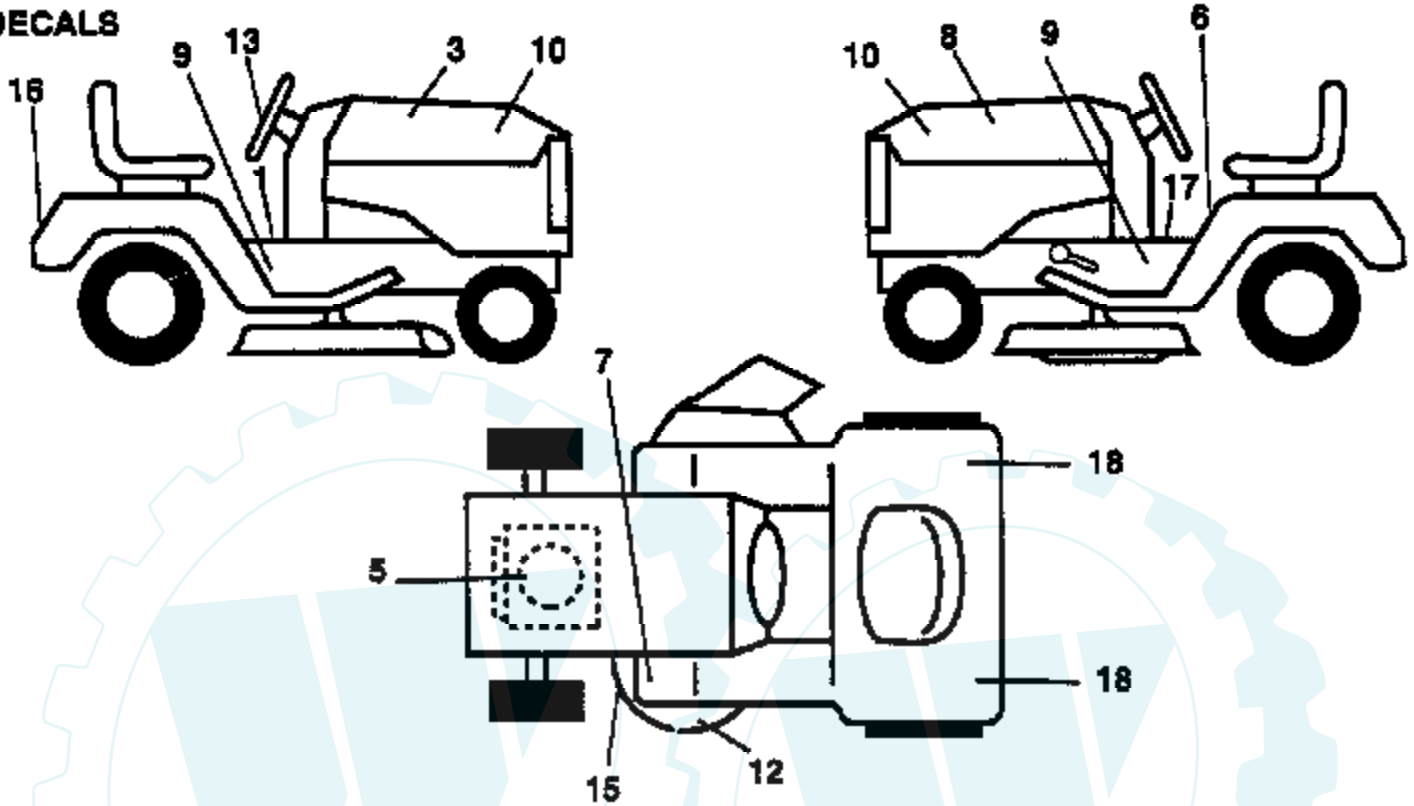

TRACTOR -- MODEL NUMBER CT12542G

DECALS

NOTE: All component dimensions given in U.S. inches
1 inch = 25.4 mm.

Ref #	Part Number	Qty	Description
1	140819		SUB= 156867
3	144363		DECAL.HD.RH.RALLY
5	138652		DECAL.ENG.272632
6	133796		DECAL
7	4900J		DECAL T
8	144364		DECAL.HD.LH.RALLY
9	131425		CHASSIS DECAL
10	137452		"DECAL, HP HOOD"
12	135013		NLA
13	141400		DECAL INST STRWHL
15	136832		DECAL
16	137962		DECAL.FENDER
17	140837		DECAL BRAK PARK
18	106202X		REFLECTOR-TAIL YT
	138311		DECAL HANDLE LIFT
	147723		MANUAL.P.CT12542G
	145278		MANUAL.OP.GENERIC
	LBD48		SNOW BLADE
	C42		GRASS CATCHER
	LC05		WHEEL WTS.
	LAO18		TIRE CHAINS
	LSB42		SNOW THROWER
	MK420		MULCHING KIT W/BLADES