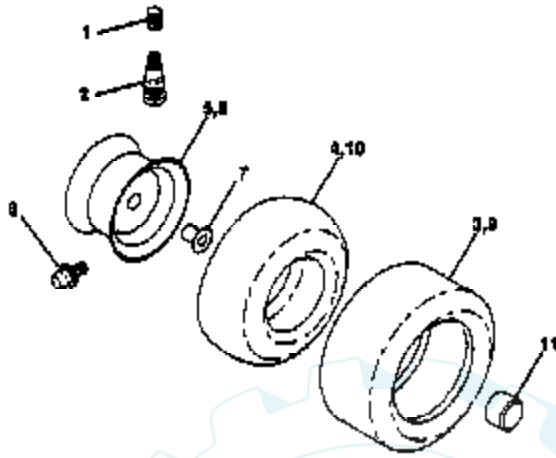

WHEELS & TIRES

TRACTOR - - MODEL NUMBER CT12542G

NOTE: All component dimensions given in U.S. inches
1 inch = 25.4 mm.

Ref #	Part Number	Qty	Description
1	59192		VALVE CAP
2	65139		VALVE STEM LT
3	106222X		SUB= 122073X
4	59904		TUBE.5.3/4.5/6
5	106732X473		"RIM.ASM.6""FRONT"
6	278H		FITTING LT
7	9040H		"FLANGE, BEARING"
8	106108X473		"RIM.ASM.8""REAR"
9	106268X		SUB= 122074X
10	7152J		TUBE.18X9.5-8
11	104757X		HUB CAP
	144334		SEALANT.TIRE 10 OZ. TUBE