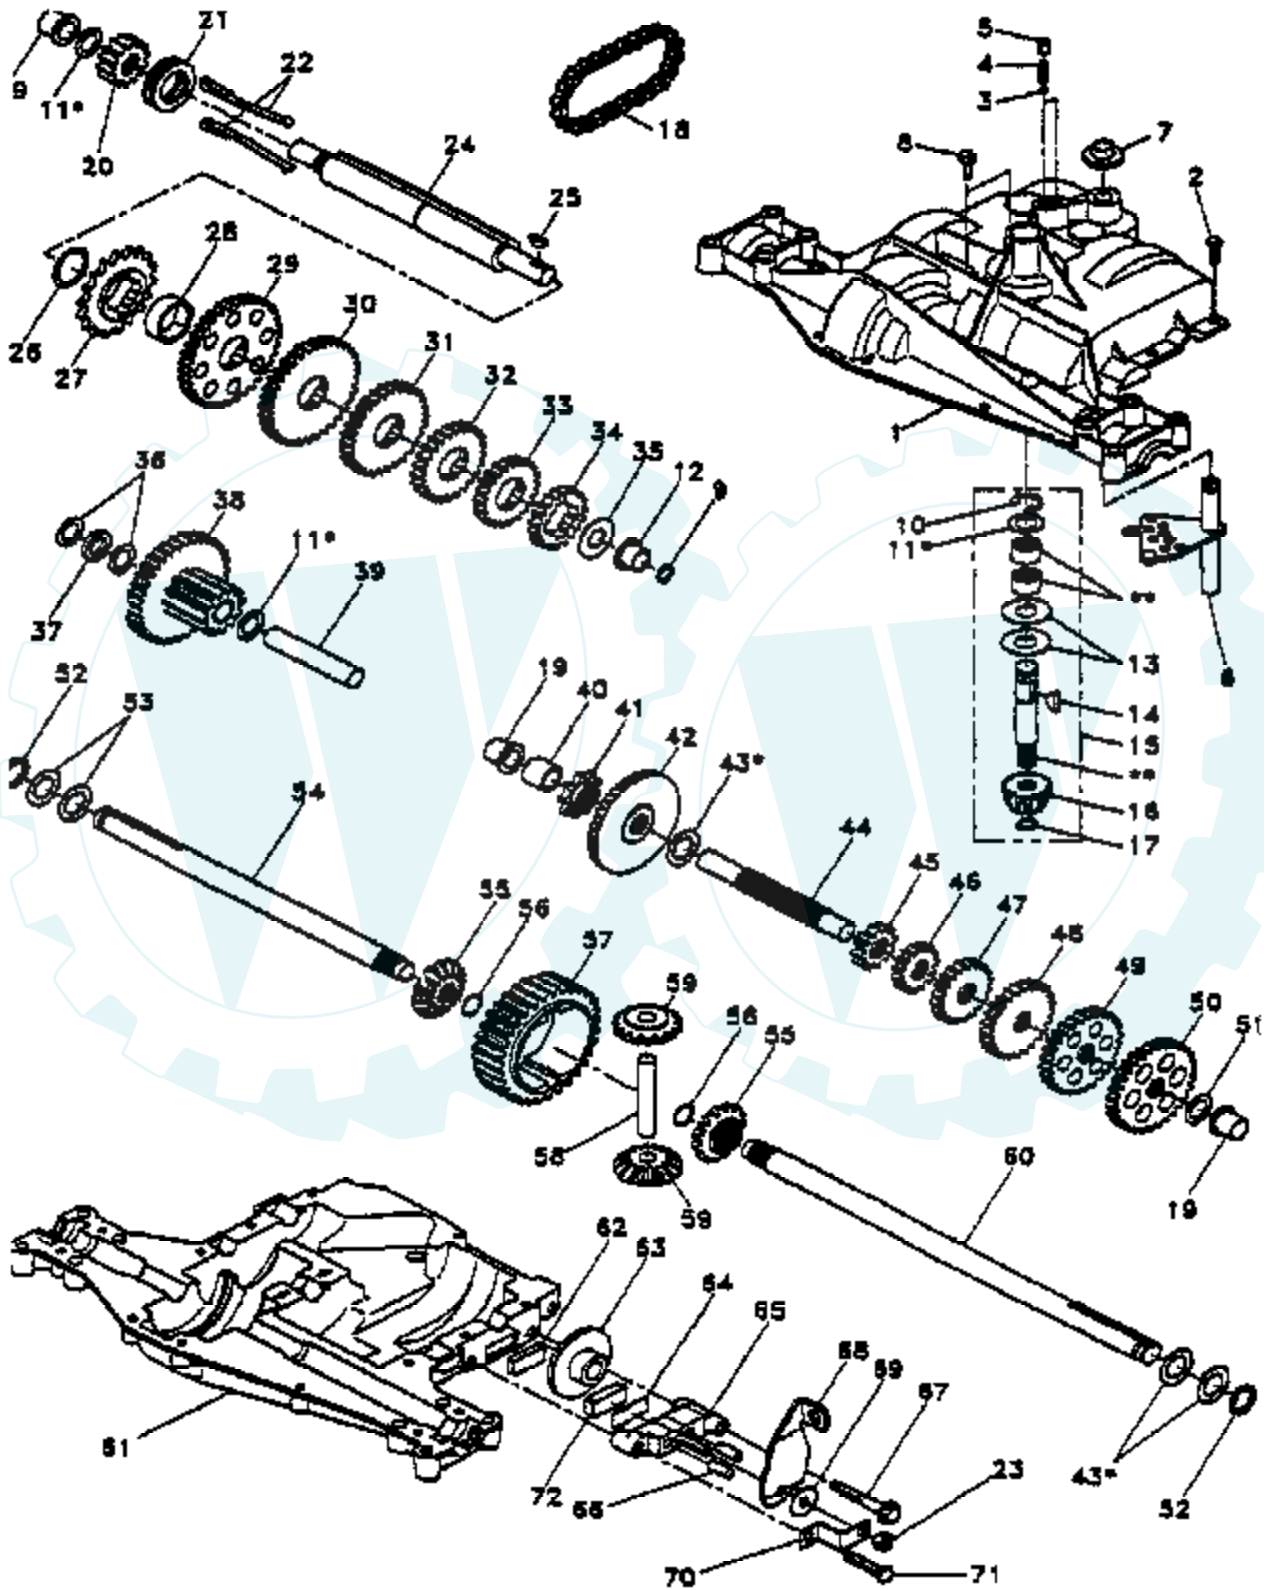

TRACTOR -- MODEL NUMBER CT12542G
DANA TRANSAXLE - MODEL NUMBER 4360-79

Ref #	Part Number	Qty	Description
1	142671		HOUSING UPPER TRN
2	2274J		SUB= 74760412
3	134400		SUB= 68003
4	105904X		"SPRING, DETENT LT"
5	105905X		"SCREW, SET LT"
6	138235		KIT SHIFTER ASM
7	134399		SHIFTER BOOT
8	134791		SCREW TAP W/SEAL
9	138241		SQUARE RING
10	142672		SUB= 2225J
11	134793		ASM KIT SHIM 4689
12	142673		BEARING FLAN-DANA
13	120415X		WASHER T
14	142674		KEY WOODRUFF-DANA
15	138234		AS KIT INPUT SHFT
16	110078X		PINION 14T T
17	105909X		"RING,RETAINING LT"
18	105910X		"CHAIN,24 PTCH LT"
19	105911X		BEARING.FLNG.5510
20	142675		GEAR SPUR 14 TTH
21	138246		COLLAR CLUTCH
22	138236		ASM KIT CLTCH KEY
23	73810500		NUT.LOCK.5/16-24
24	142676		SHAFT INTERM DANA
25	2244J		WOODRUFF KEY
26	105916X		"RING,RETAINING LT"
27	120470X		SPROCKET 18T T
28	110070X		SPACER YT
29	142677		GEAR SPUR 37 TTH
30	142681		GEAR SPUR 35 TTH
31	120405X		SUB= 124644X
32	108980X		GEAR 25T LT
33	120406X		GEAR SPUR 22 TT
34	134796		SPUR GEAR 19T
35	105925X		"WASHER, PLAIN LT"
36	2232J		WASHER 025
37	108978X		SPACER
38	110079X		ASSM GEAR COMB
39	124639X		SHAFT IDLER
40	120472X		SPACER T
41	105928X		SPROCKET 9T LT
42	110084X		SUB= 167148
43	134394		ASM KIT SHIM
44	120473X		SHAFT T
45	142678		GEAR SPUR 12 TTH
46	142679		GEAR SPUR 15 TTH
47	120407X		SUB= 124641X
48	106589X		"GEAR, SPUR 25T LT"
49	120408X		GEAR 28T T
50	105937X		"GEAR, SPUR 31T LT"
51	2226J		WASHER 060
52	134401		NEOPRENE WASHER
53	2264J		WASHER 031
54	120474X		SUB= 154658
55	110081X		GEAR 15T T
56	105941X		"RING,RETAINING LT"
57	110071X		SUB= 120478X
58	120952X		SHAFT T