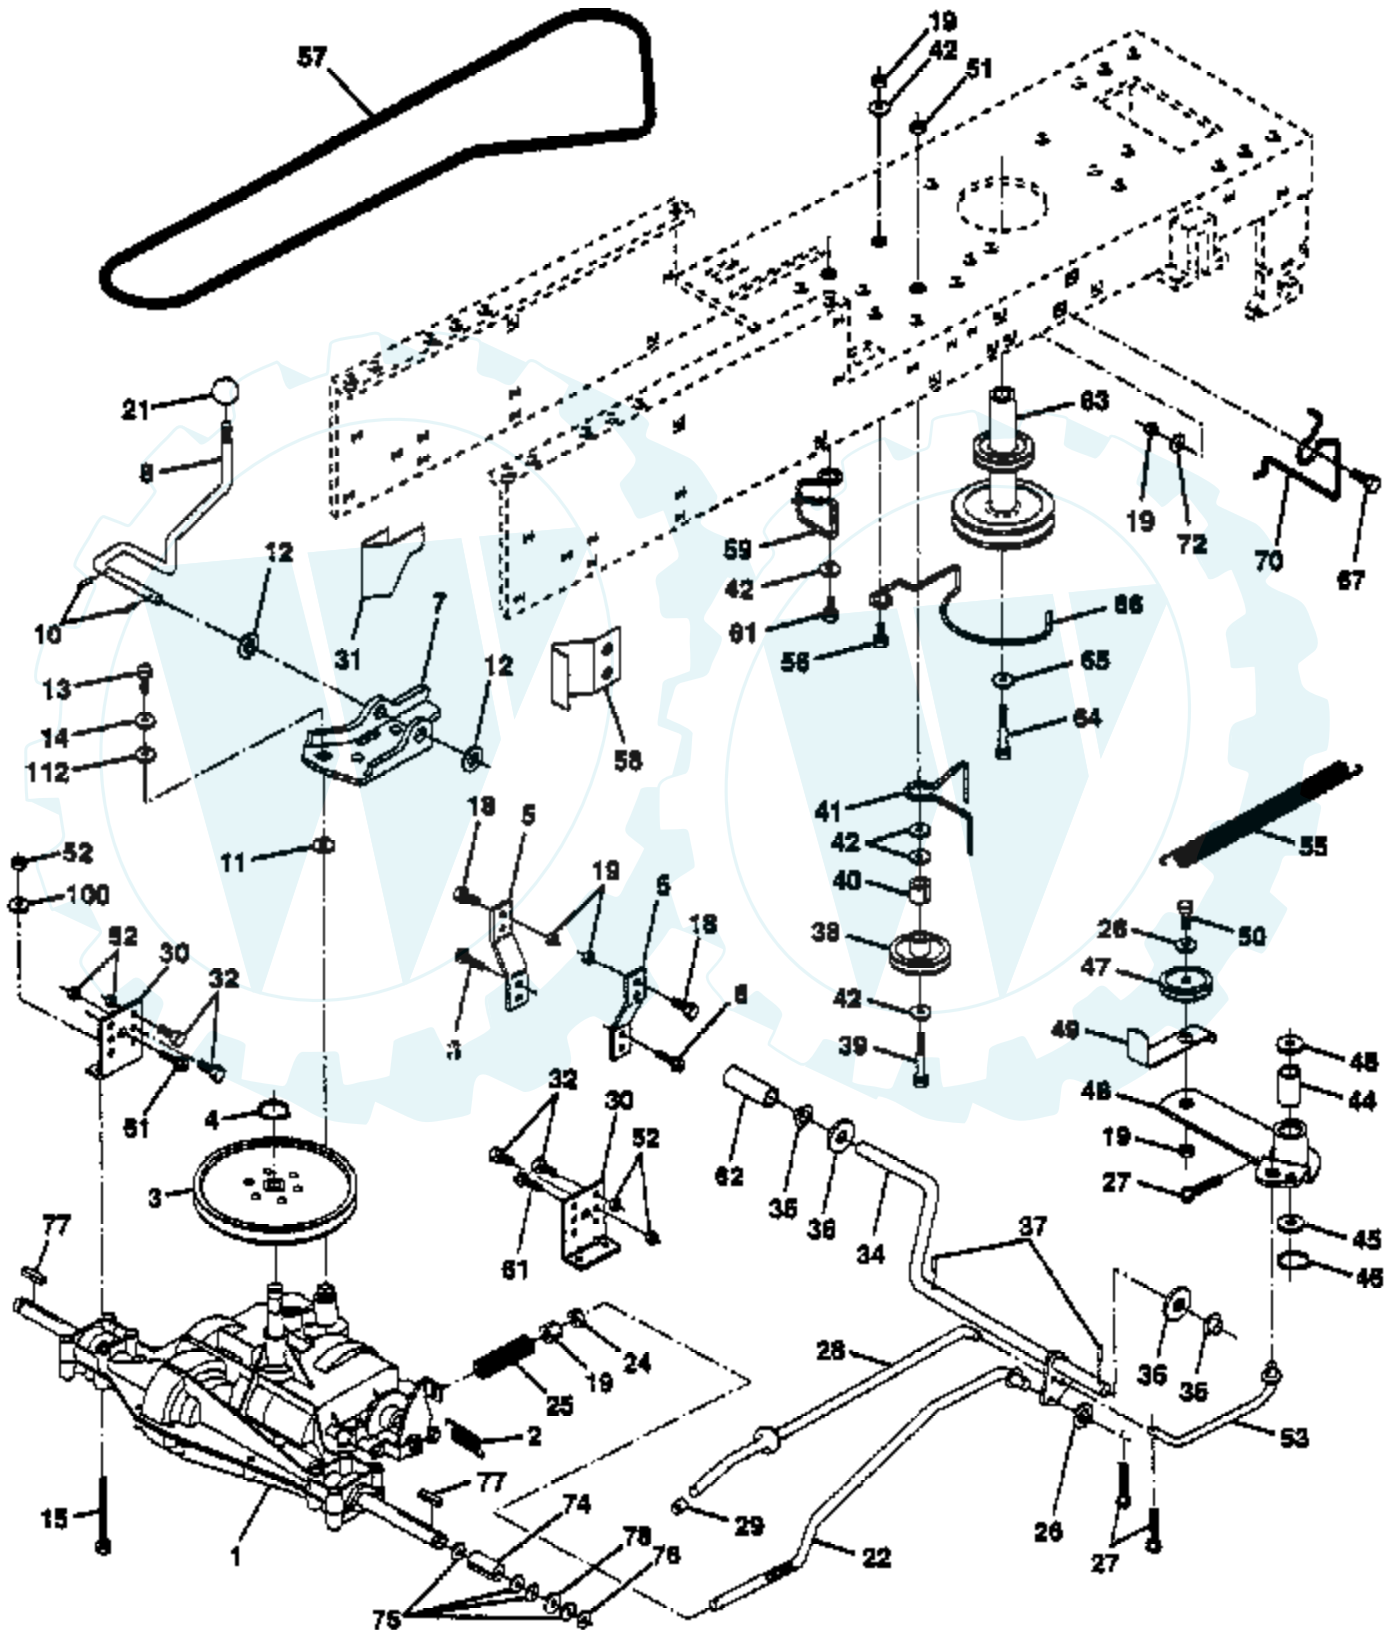

TRACTOR -- MODEL NUMBER CT12542G

DRIVE

Ref #	Part Number	Qty	Description
1	142603		SUB= 160664
2	146682		SPRING.BRAKE.RETU
3	123666X		PULLEY TRANS
4	12000028		SUB= 2267J
5	121520X		STRAP TORQUE
6	17490512		SCREW
7	130802		SUB= 162240
8	131679		SHIFT ROD
10	76020416		PIN COTTER 1/8
11	105701X		WASH-SHFT PLT LT
12	19151216		WASHER
13	74550412		BOLT.1/4-28.W/PAT
14	10040400		LOCKWASHER
15	74780544		BOLT HEX
18	74780616		BOLT
19	73800600		NUT
21	106279X		CONTROL KNOB LT
22	130804		BRAKE ROD
24	73350600		NUT
25	106888X		SPRING ROD LT
26	19131316		WASHER
27	76020412		COTTER PIN
28	145204		ROD.BRAKE.PARK.LT
29	7733J		SUB= 71673
30	130807		TRANSAXLE MTG BKT
31	127275X		"KEEPER,BELT LH T"
32	74760512		BOLT
34	122424X		SUB= 149001
35	120183X		NYLON BEARING
36	19211616		WASHER LT
37	1572H		SUB= 2882J
38	123674X		PULLEY.IDLER.FLAT
39	74760644		BOLT
40	4470J		SPACER T
41	109070X		BELT KEEPER LT
42	19131312		WASHER
44	105706X		"LY, BEARING"
45	110812X		WASHER LT
46	12000039		KLIP RING
47	127783		SUB= 139245
48	123789X		ARM IDLER
49	123205X		RETAIN BELT
50	74760624		SUB= 74930624
51	73680600		SUB= 73690600
52	73680500		SUB= 73690500
53	105710X		"LINK, CLUTCH T"
55	105709X		"SPRING, RETURN LT"
56	74760620		SUB= 74780620
57	130801		SUB= 138255
58	127274X		"KEEPER,BELT RH T"
59	140312		KEEPER BELT CNTSP
61	17490612		SCREW
62	8883R		PEDAL COVER T
63	140186		PULLEY.ENGINE
64	71170764		BOLT
65	10040700		LOCKWASHER
66	129921		KEEPER.BELT ENG.L
67	74760616		BOLT

WHEELS & TIRES

TRACTOR - - MODEL NUMBER CT12542G

NOTE: All component dimensions given in U.S. inches
1 inch = 25.4 mm.

Ref #	Part Number	Qty	Description
1	59192		VALVE CAP
2	65139		VALVE STEM LT
3	106222X		SUB= 122073X
4	59904		TUBE.5.3/4.5/6
5	106732X473		"RIM.ASM.6""FRONT"
6	278H		FITTING LT
7	9040H		"FLANGE, BEARING"
8	106108X473		"RIM.ASM.8""REAR"
9	106268X		SUB= 122074X
10	7152J		TUBE.18X9.5-8
11	104757X		HUB CAP
	144334		SEALANT.TIRE 10 OZ. TUBE