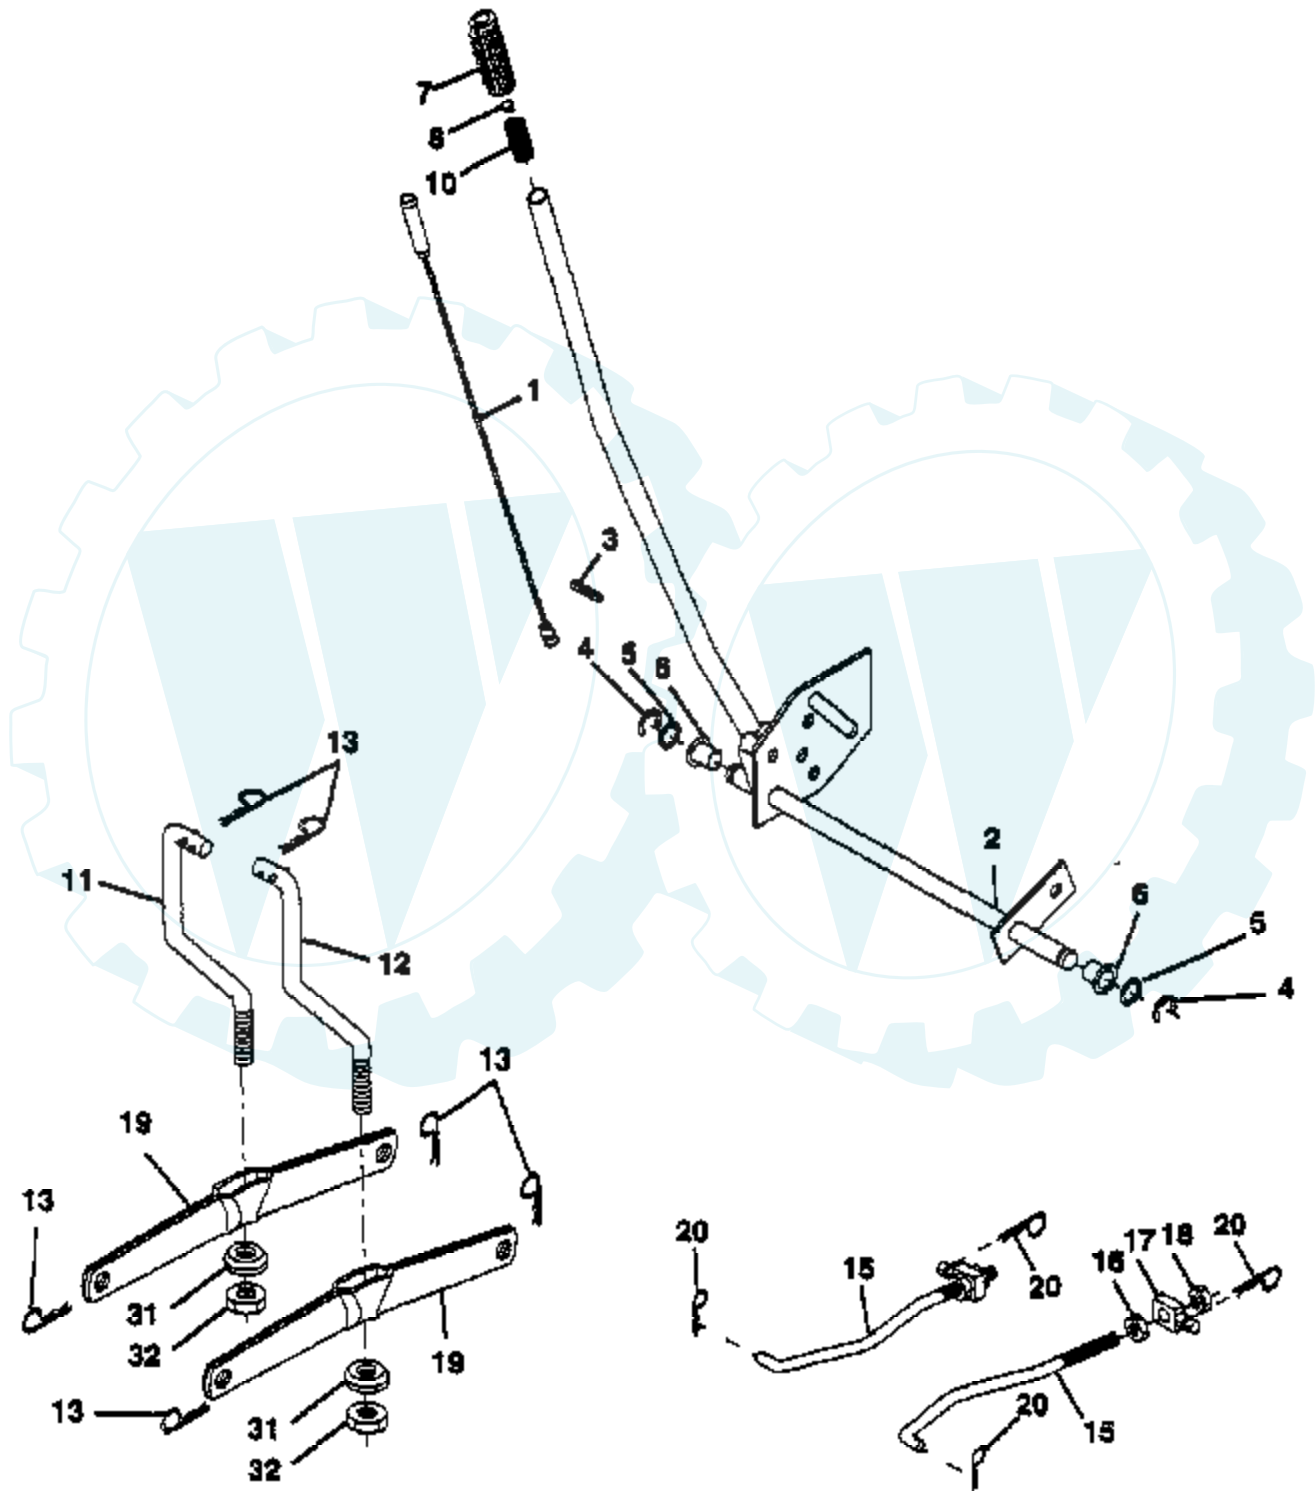

TRACTOR - - MODEL NUMBER CT12542G

ENGINE

Ref #	Part Number	Qty	Description
1	140310		CONTROL THROTTLE
2	17720410		SCREW LT
3	289707		ENGINE B&S
4	101273M		MUFFLER LTV
10	101159L		SHIELD HEAT LTV
11	10040400		LOCKWASHER
13	125593X		SUB= 272293
14	13280324		PIPE NIPPLE
15	13200300		ELBOW
16	11050600		LOCKWASHER
29	137180		SUB= 532137180
31	140280		SUB= 161911
32	140527		CAP ASM FUEL
33	123487X		HOSE CLAMP
37	137040		LINE FUEL
38			CHECK WITH SUPPLIER
40	124028X		SUB= 532124028
44	17490412		SCREW HEX CRT
46	19091416		WASHER
67	108767X		DEFLECTOR MUFFLER
68	17030808		SUB= 17030814
69	74780556		"BOLT,HEX"
70	19111012		WASHER T
71	71110408		BOLT HXHD FIN
78	17490620		SCREW
81	73510400		NUT

TRACTOR -- MODEL NUMBER CT12542G

LIFT

Ref #	Part Number	Qty	Description
1	136973		WIRE ASM
2	140278		HANDLE.LIFT.LH.
3	138284		PIN GROOVE
4	12000002		SUB= 2225J
5	19211621		WASHER
6	120183X		NYLON BEARING
7	109413X		GRIP
8	124385X		SUB= 125925X
10	122512X		SUB= 532122512
11	139865		SUB= 918139865
12	139866		SUB= 151140
13	4939M		SUB= 85902
15	127218		LINK.FRONT
16	73350800		NUT
17	130171		TRUNION
18	73800800		NUT.LK.W/WSH.1/2.
19	139868		ARM SUSP REAR
20	3146R		RETAINER.SPRING
31	140302		BEARING PVT LH
32	73540600		NUT.CROWNLOCK.3/8

WHEELS & TIRES

TRACTOR - - MODEL NUMBER CT12542G

NOTE: All component dimensions given in U.S. inches
1 inch = 25.4 mm.

Ref #	Part Number	Qty	Description
1	59192		VALVE CAP
2	65139		VALVE STEM LT
3	106222X		SUB= 122073X
4	59904		TUBE.5.3/4.5/6
5	106732X473		"RIM.ASM.6""FRONT"
6	278H		FITTING LT
7	9040H		"FLANGE, BEARING"
8	106108X473		"RIM.ASM.8""REAR"
9	106268X		SUB= 122074X
10	7152J		TUBE.18X9.5-8
11	104757X		HUB CAP
	144334		SEALANT.TIRE 10 OZ. TUBE