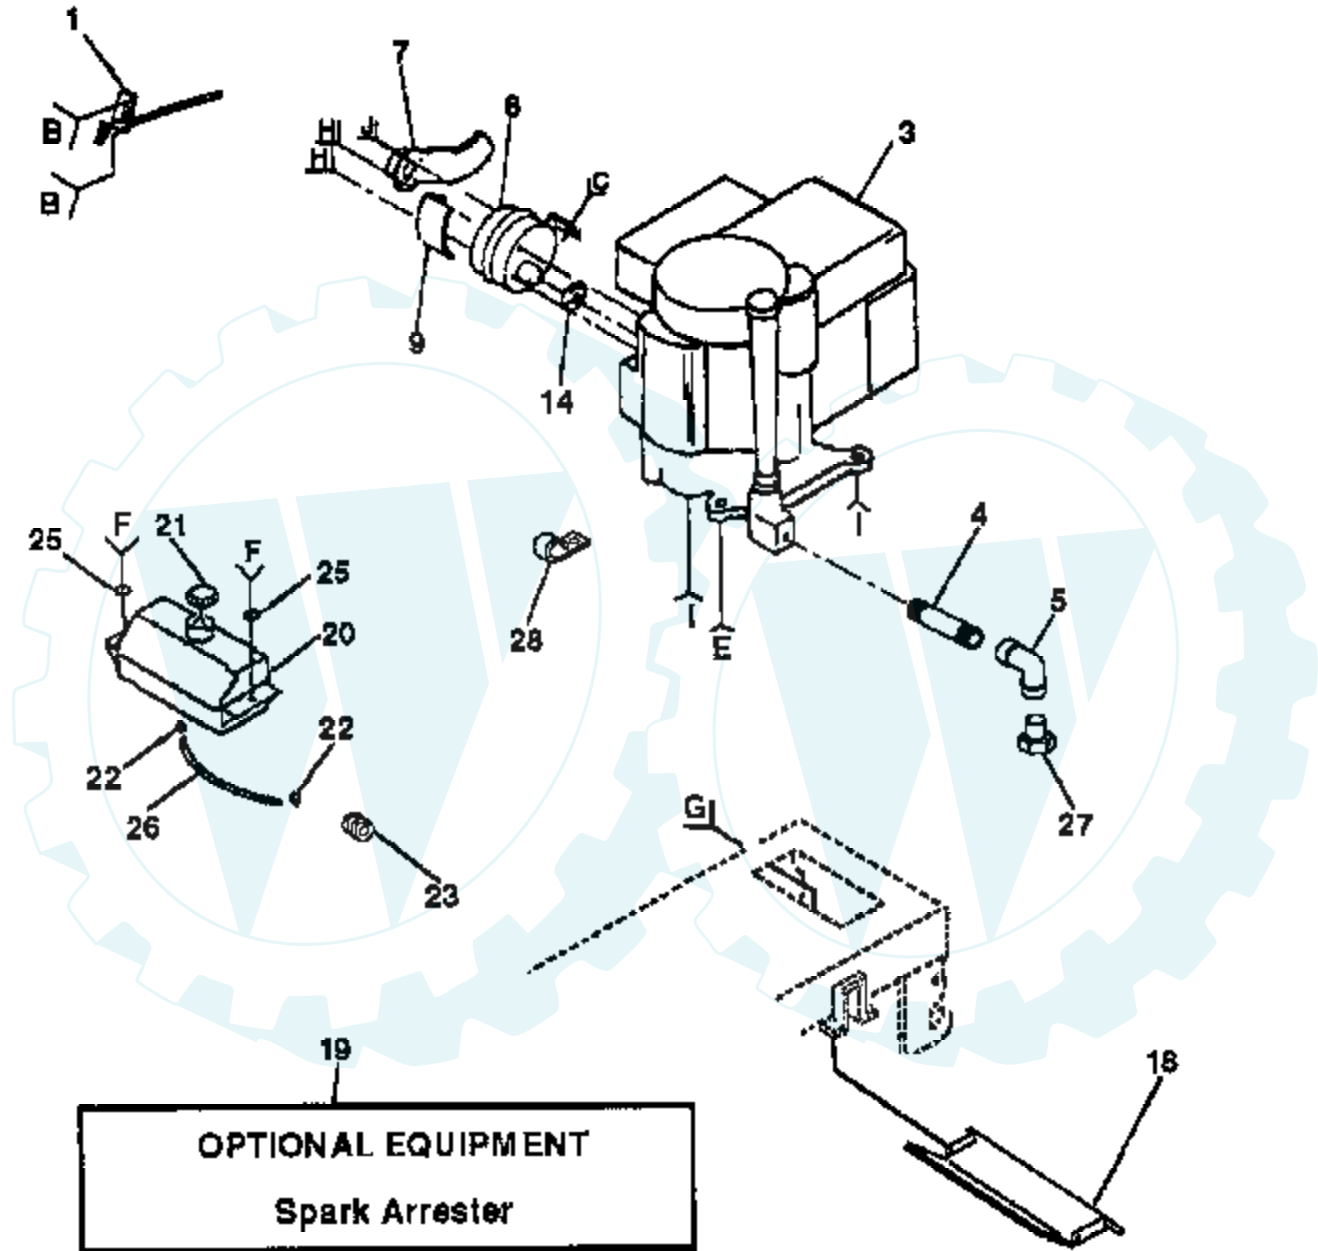

12.5 HP 42" RIDING LAWN TRACTOR - MODEL NUMBER CT12542B

ENGINE

Ref #	Part Number	Qty	Description
1	132772		SUB= 132771
2	17720410		SCREW LT
3	131953		ENGINE
4	13280324		PIPE NIPPLE
5	13200300		ELBOW
6	108767X		DEFLECTOR MUFFLER
7	108767X		DEFLECTOR MUFFLER
8	17030808		SUB= 17030814
9	101159L		SHIELD HEAT LTV
10	74780556		"BOLT,HEX"
11	19111012		WASHER T
12	74780408		BOLT
13	10040400		LOCKWASHER
14	125593X		SUB= 272293
15	11050600		LOCKWASHER
16	17490620		SCREW
17	17021008		SCREW
18	128953		HEAT SHIELD
19	121851X		SUB= 532137180
20	109202X		TANK.FUEL.LT.
21	123549X		SUB= 158990
22	123487X		HOSE CLAMP
23	124028X		SUB= 532124028
24	17490612		SCREW
25	19131612		WASHER GT
26	8548R		FUEL LINE T
27			REFER TO IMAGE
28	2751R		CLIP T