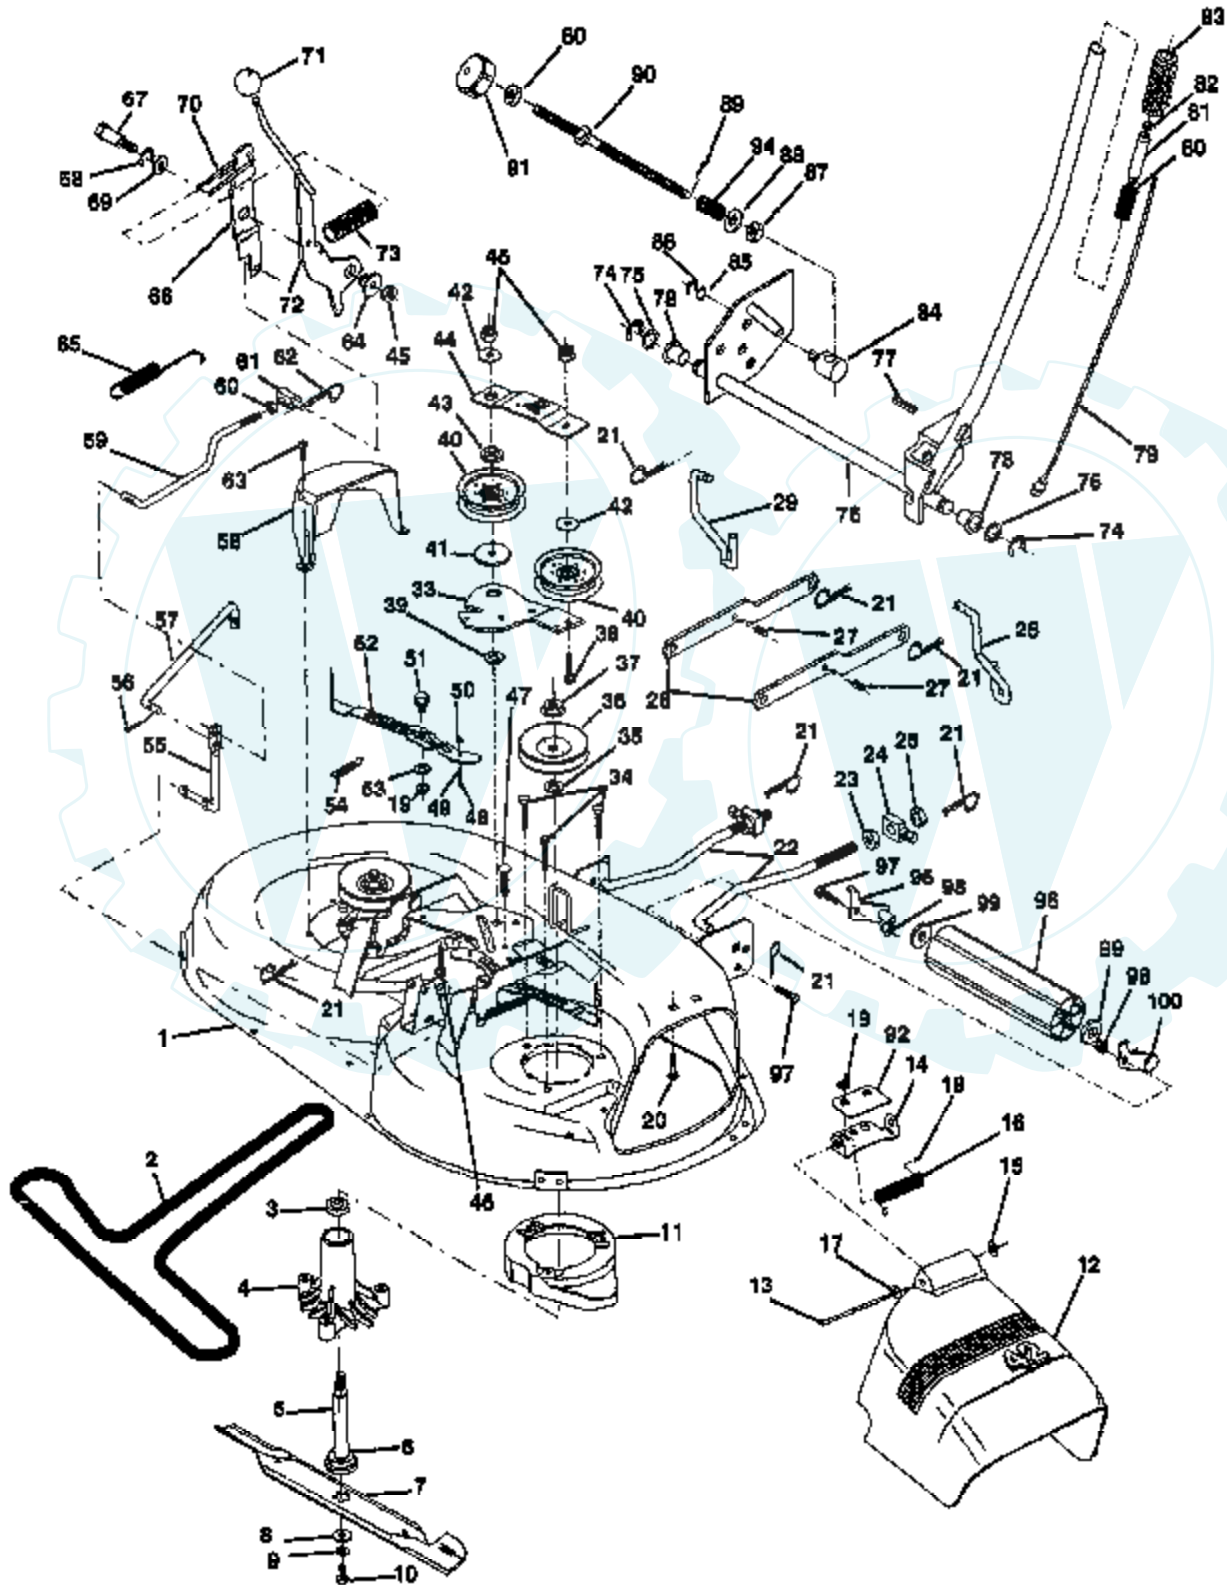

12.5 HP 42" RIDING LAWN TRACTOR - MODEL NUMBER CT12542B
42" MOWER

Ref #	Part Number	Qty	Description
1	130970		SUB= 145338
2	130969		BELT-V.92.4.MWR
3	110485X		BEARING
4	128774		HSG ASM MANDREL
5	133172		SUB= 137646
6	129895		BEARING.BALL
7	127843		SUB= 138498
8	129962		WASHER BLADE
9	10030600		SUB= 10040600
10	850857		BLADE BOLT
11	128961		SUB= 140329
12	130968		DEFLECTOR.SHIELD
13	131491		HINGE ROD
14	131267		DEFLECTOR BRKT
15	110452X		NUT PUSH M
16	123713X		SPRING TORSION
17	19111016		WASHER
18	105304X		CAP-SLEEVE LT
19	73680500		SUB= 73690500
20	72140506		BOLT
21	4939M		SUB= 85902
22	127218		LINK.FRONT
23	73350800		NUT
24	130171		TRUNION
25	73800800		NUT.LK.W/WSH.1/2.
26	135388		LIFT LINK RH
27	128763		SPRING PIN
28	130832		SUB= 130833
29	134619		LINK LIFT LH
33	133844		IDLER ARM
34	78158		SUB= 17580520
35	129963		WASHER
36	129861		SUB= 153535
37	73050900		SUB= 139729
38	72110614		BOLT
39	133943		HARDENED WASHER
40	131494		FLAT IDLER PULLEY
41	122052X		SPACER RETAINER
42	19131612		WASHER GT
43	133502		RETAINER SPACER
44	133503		IDLER ARM STIFF
45	73680600		SUB= 73690600
46	72110618		BOLT CARRIAGE
47	133835		XMAS TREE FASTNER
48	131340		SHOULDER BOLT
49	133940		SUB= 151785
50	69180		LOCKNUT
52	131845		BRAKE PAD ARM ASM
53	133944		HARD SMALL WASHER
54	131335		SPRING EXTENSION
55	133551		PIVOT ROD
56	76020312		SUB= 3145
57	133504		CLUTCH ROD SECOND
58	131857		SUB= 140088
59	133550		SUB= 142427
60	73350600		NUT
61	133205		TRUNION
62	4497H		RETAINER M