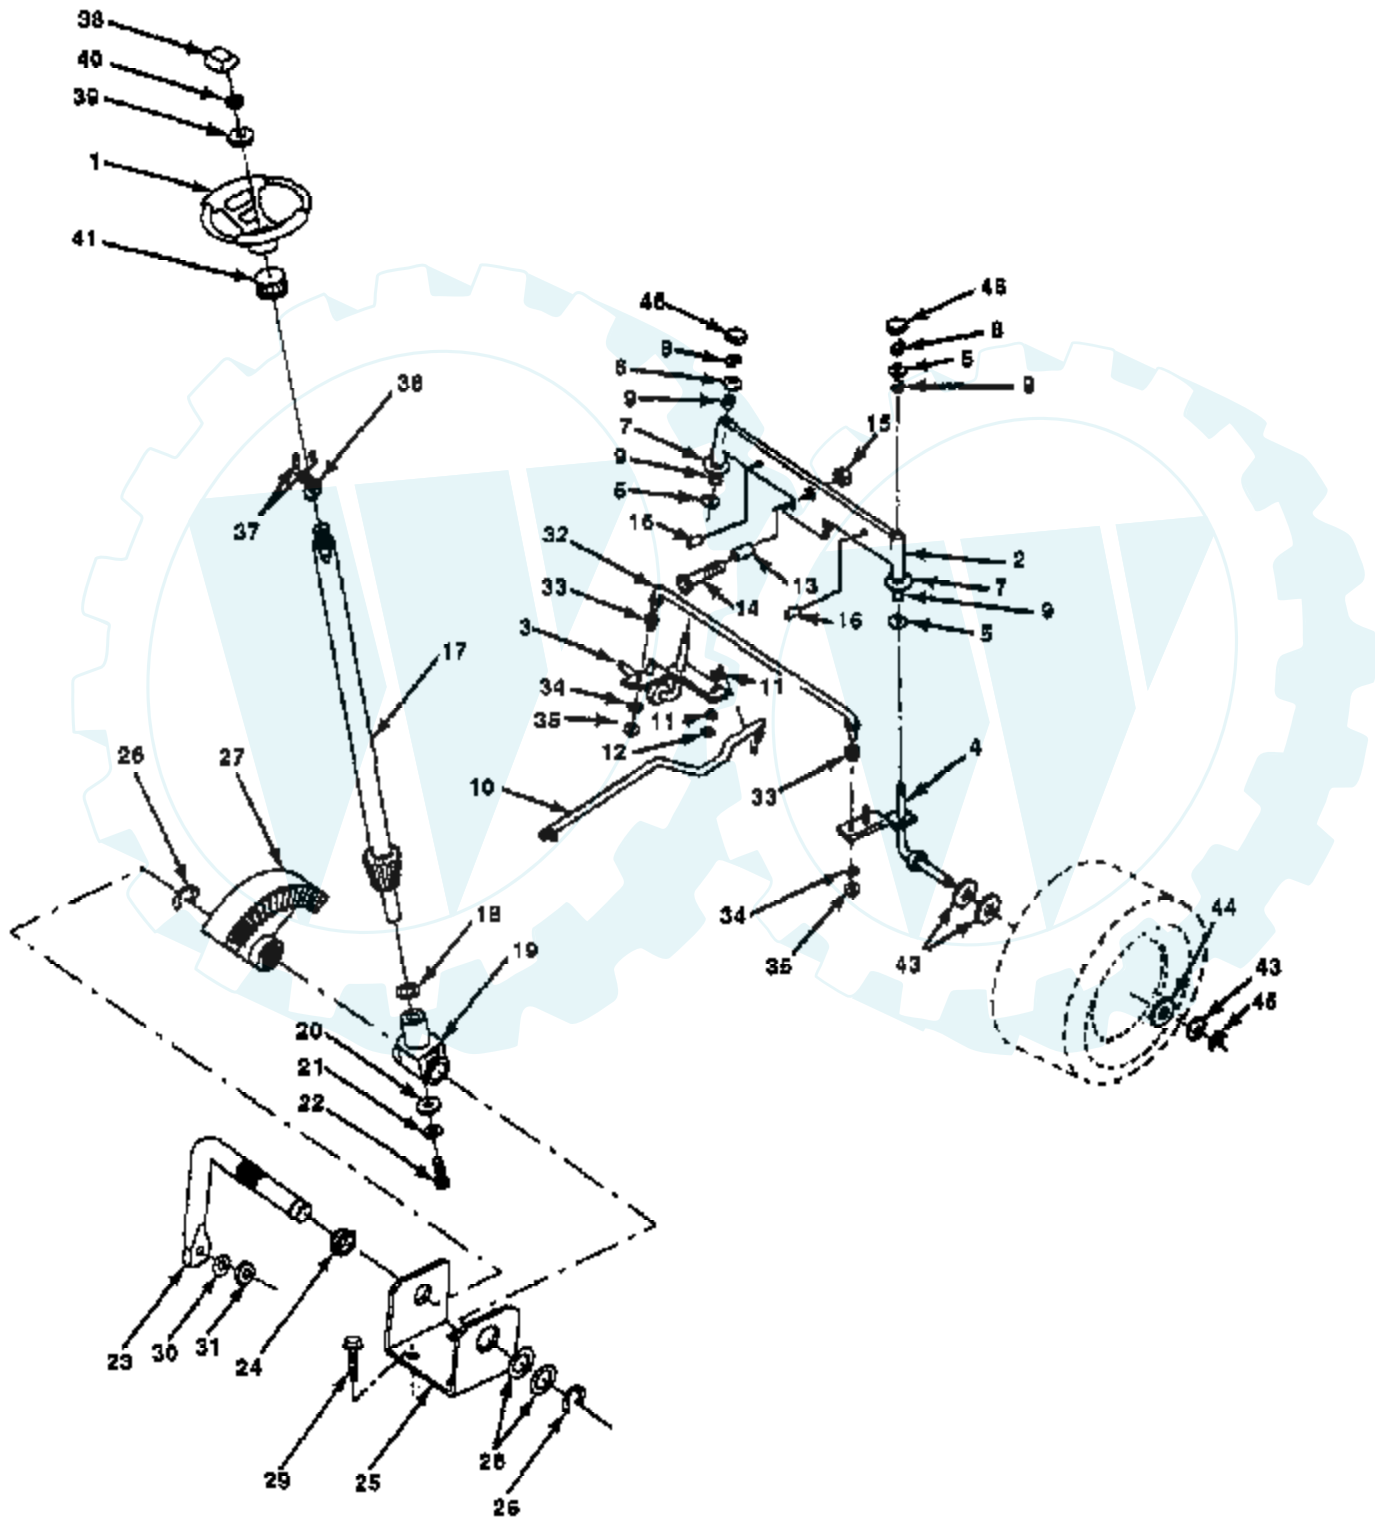

12.5 HP 42" RIDING LAWN TRACTOR - MODEL NUMBER CT12542B
STEERING AND FRONT AXLE

Ref #	Part Number	Qty	Description
1	133741		SUB= 150547
2	133988		SUB= 142033
3	135227		SPINDLE LH
4	135228		SPINDLE RH
5	6266H		WASHER .T
6	121748X		WASHER
7	19272016		WASHER
8	12000029		RING
9	3366R		COL. SRTG. BEAR.
10	130468		SUB= 532130468
11	10040600		LOCKWASHER
12	73610600		SUB= 7810H
13	110438X		BEARING
14	74011056		BOLT HEX 5/8-11
15	73601000		SUB= 73901000
16	132624		AXLE PIN
17	132614		SHAFT ASM
18	57079		THRUST WASHER
19	124035X		SUPPORT.SHAFT
20	126684X		SUB= 532126684
21	10040400		LOCKWASHER
22	71070410		"SCREW,SPECIAL"
23	127501		SUB= 918127501
24	109816X		NYLINER T
25	124036X		"BRKT,STEERING"
26	12000029		RING
27	124034X		SUB= 136874
28	6266H		WASHER .T
29	17490612		SCREW
30	10040600		LOCKWASHER
31	73610600		SUB= 7810H
32	130467		TIE ROD
33	19111216		WASHER M
34	10040500		LOCKWASHER
35	73810500		NUT.LOCK.5/16-24
36	132196		SUB= 155106
37	17431008		SUB= 98000165
38	133742		ST WHL INSERT CAP
39	19133808		WASHER T
40	7810H		GRIPCO NUT
41	104820X		ADAPTER-WHEEL LT
43	121749X		WASHER
44	121748X		WASHER
45	12000029		RING
46	121232X		CAP