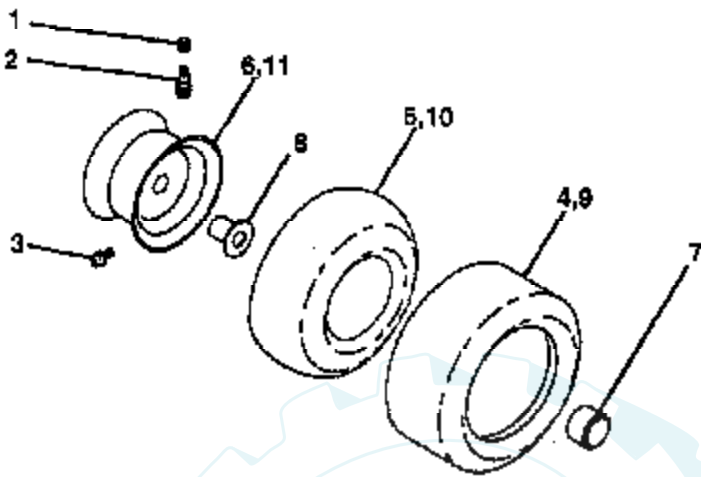

12.5 HP 42" RIDING LAWN TRACTOR - MODEL NUMBER CT12542B

WHEELS & TIRES

NOTE: All component dimensions given in U. S. inches.
1 inch = 25.4 mm

Ref #	Part Number	Qty	Description
1	59192		VALVE CAP
2	65139		VALVE STEM LT
3	278H		FITTING LT
4	126163X		SUB= 122074X
5	59904		TUBE.5.3/4.5/6
6	106732X311		SUB= 106732X427
7	104757X		HUB CAP
8	9040H		"FLANGE, BEARING"
9	126162X		SUB= 122073X
10	7152J		TUBE.18X9.5-8
11	106108X311		SUB= 106108X427