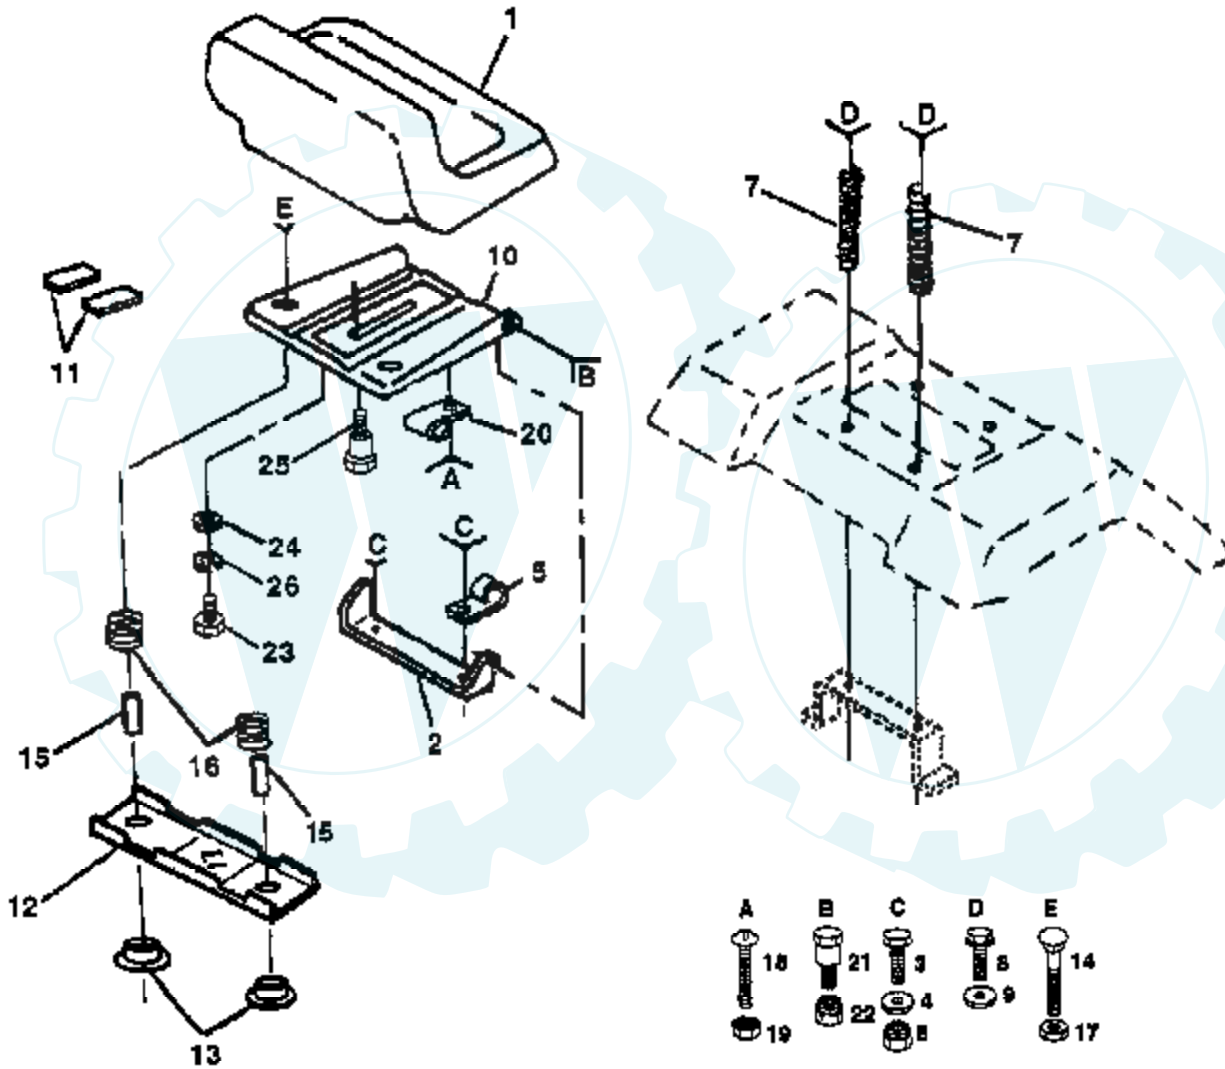

12.5 HP 42" RIDING LAWN TRACTOR - MODEL NUMBER CT12542B SEAT ASSEMBLY

Ref #	Part Number	Qty	Description
1	127433		SUB= 140121
2	126656X		SUB= 140551
3	74760612		SUB= 74780612
4	19131210		WASHER
5	2751R		CLIP T
6	73680600		SUB= 73690600
7	124181X		SPRING COMPRESSIO
8	17490616		SCREW GTV
9	19131614		WASHER
10	131451		SUB= 155925
11	121251X		STRIP FORM
12	121246X		BRKT SWITCH
13	121248X		BUSHING
14	72050411		SUB= 872050411
15	121249X		SPACER SPLIT
16	123740X		SPRING COMPRESSED
17	123976X		SUB= 73900400
18	74641008		SUB= 71031008
19	73951000		"NUT,KEPS"
20	4171R		CLIP T
21	105529X		SUB= 139888
22	73680500		SUB= 73690500
23	74780814		BOLT
24	19171912		WASHER
25	127018X		"BOLT,SHOULDER"
26	10040800		LOCKWASHER