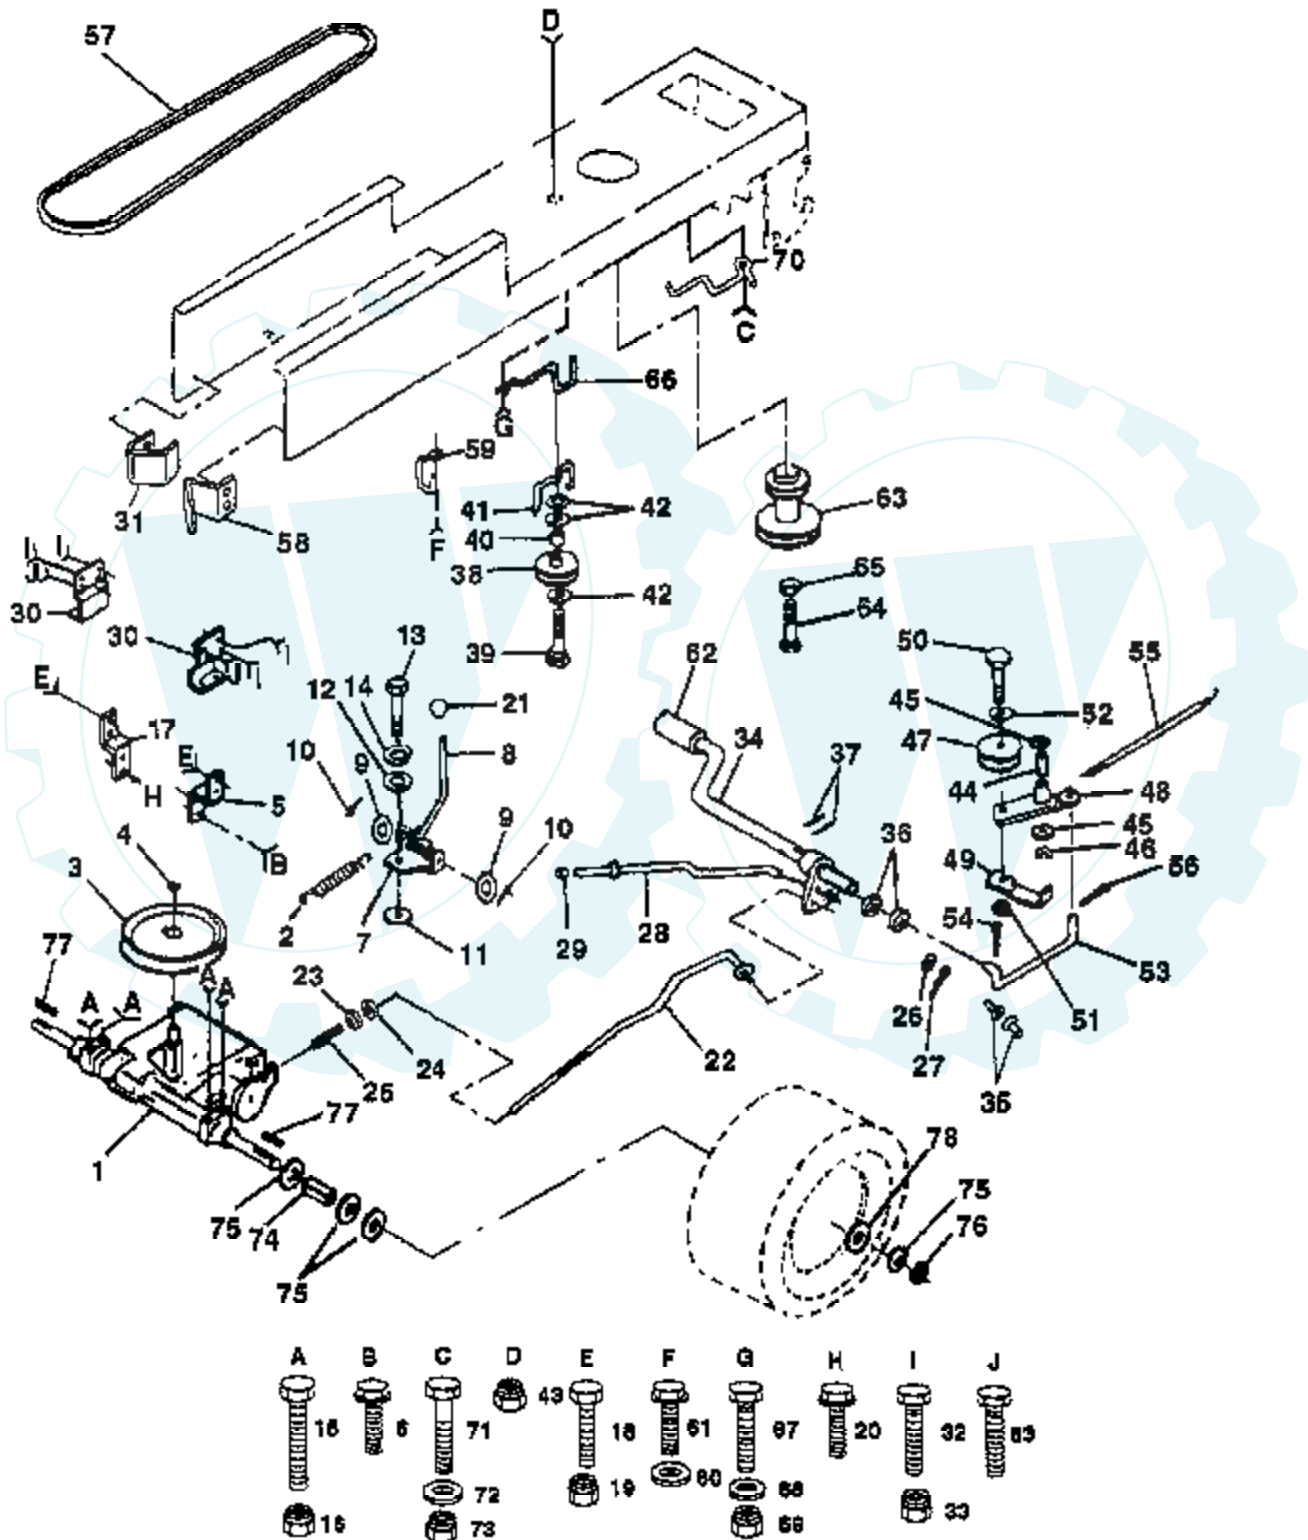

12.5 HP 42" RIDING LAWN TRACTOR - MODEL NUMBER CT12542B

DRIVE

Ref #	Part Number	Qty	Description
1	120898X		SUB= 137367
2	110422X		SUB= 146682
3	123666X		PULLEY TRANS
4	12000028		SUB= 2267J
5	121520X		STRAP TORQUE
6	17490512		SCREW
7	130802		SUB= 162240
8	131679		SHIFT ROD
9	19151216		WASHER
10	76020416		PIN COTTER 1/8
11	105701X		WASH-SHFT PLT LT
12	19091210		WASHER LT
13	71040412		SUB= 74550412
14	10040400		LOCKWASHER
15	74760540		BOLT
16	73680500		SUB= 73690500
17	121520X		STRAP TORQUE
18	74760612		SUB= 74780612
19	73680600		SUB= 73690600
20	17490512		SCREW
21	106279X		CONTROL KNOB LT
22	130804		BRAKE ROD
23	73800600		NUT
24	73350600		NUT
25	106888X		SPRING ROD LT
26	19131316		WASHER
27	76020412		COTTER PIN
28	128904		PARKING BRAKE ROD
29	7733J		SUB= 71673
30	130807		TRANSAXLE MTG BKT
31	127275X		"KEEPER,BELT LH T"
32	74760512		BOLT
33	73680500		SUB= 73690500
34	122424X		SUB= 149001
35	120183X		NYLON BEARING
36	19211616		WASHER LT
37	1572H		SUB= 2882J
38	123674X		PULLEY.IDLER.FLAT
39	74760644		BOLT
40	4470J		SPACER T
41	109070X		BELT KEEPER LT
42	19131312		WASHER
43	73680600		SUB= 73690600
44	105706X		"LY, BEARING"
45	110812X		WASHER LT
46	12000039		KLIP RING
47	127783		SUB= 139245
48	123789X		ARM IDLER
49	123205X		RETAIN BELT
50	74760624		SUB= 74930624
51	73680600		SUB= 73690600
52	19131316		WASHER
53	105710X		"LINK, CLUTCH T"
54	76020412		COTTER PIN
55	105709X		"SPRING, RETURN LT"
56	76020412		COTTER PIN
57	130801		SUB= 138255
58	127274X		"KEEPER,BELT RH T"