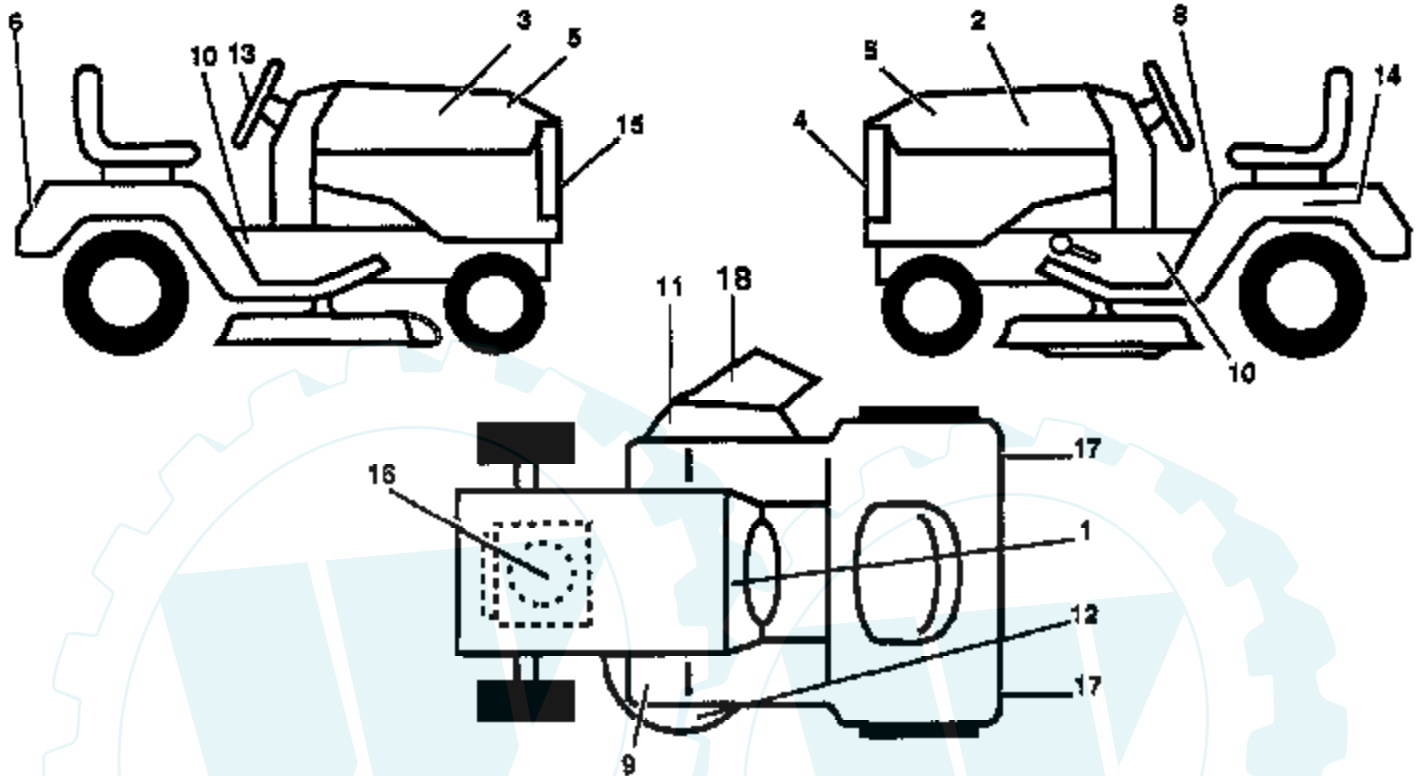

Ref #	Part Number	Qty	Description
1	135034		SUB= 145501
2	130805		SUB= 145009
3	17490612		SCREW
6	130800X016		SADDLE
7	17490608		SCREW LT
8	2751R		CLIP T
9	123042X013		DASH
11	122795X		PANEL DASH LH
12	121794X		COVER ACCESS
13	126276X		SUB= 155936
14	17490608		SCREW LT
15	74180512		SCREW
16	73510500		NUT
17	133956X419		HOOD/GRILL ASM
18	126938X		SUB= 532126938
19	133954		LENS SERVICE KIT
20	132257		SUB= 918132257
21	19091216		WASHER PM
22	108067X		PAL NUT LT
23	4921H		SPRING.RETAINER
24	74760612		SUB= 74780612
25	19131312		WASHER
26	73680600		SUB= 73690600
27	17490608		SCREW LT
30	109872X419		FENDER
31	109873X		SUB= 136619
32	17490612		SCREW
33	105476X419		FOOTREST LH
34	105475X419		FOOTREST
35	72110606		BOLT
36	73680600		SUB= 73690600
37	134774		PIVOT BRKT LH
38	134775		PIVOT BRKT RH

12.5 HP 42" RIDING LAWN TRACTOR - MODEL NUMBER CT12542B

DECALS

NOTE: All component dimensions given in U. S. inches
1 Inch = 25.4 mm