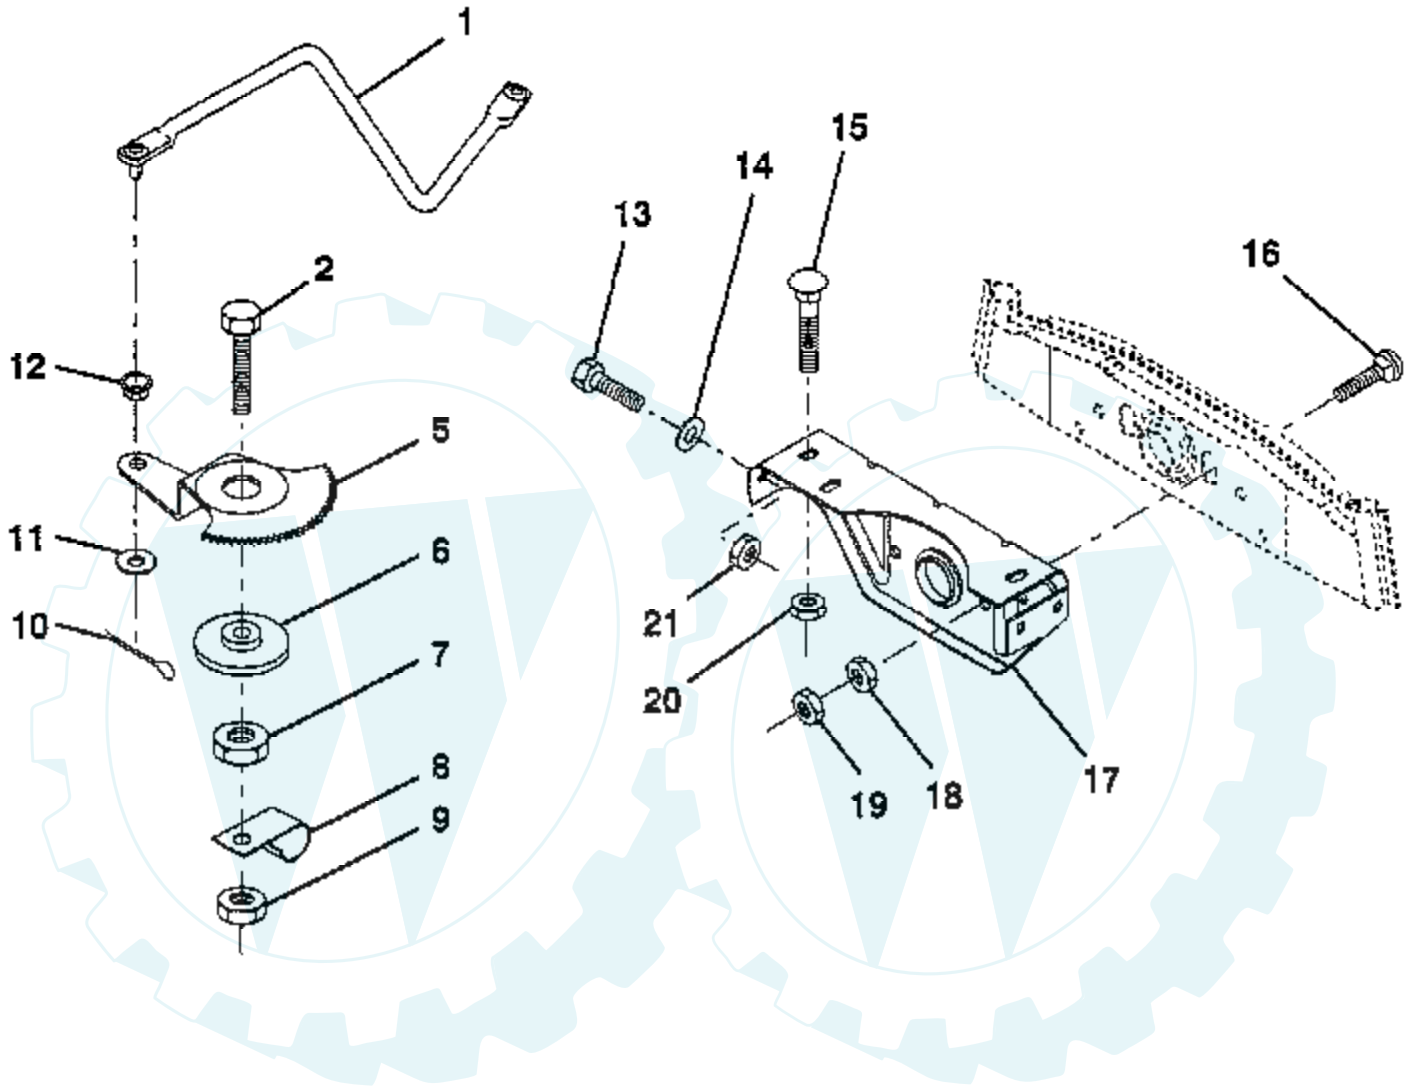

12 HP 36" TRACTOR - - MODEL NUMBER CT1236E

SECTOR GEAR / AXLE SUPPORT

Ref #	Part Number	Qty	Description
1	132566		DRAG LINK
2	74780828		"BOLT,HEX"
5	121926X		GEAR SECTOR
6	121927X		BUSHING
7	73030800		NUT
8	126472X		CLIP INSULATOR
9	73680800		NUT LTV
10	76020412		COTTER PIN
11	19131316		WASHER
12	126847X		BUSHING.DRAGLINK
13	74760512		BOLT
14	19111416		WASHER
15	72110606		BOLT
16	72140622		BOLT
17	121912X		"SUPT,FRT AXLE"
18	73220600		NUT.HEX.3/8-16UNC
19	73930600		LOCKNUT
20	73680600		SUB= 73690600
21	73680500		SUB= 73690500