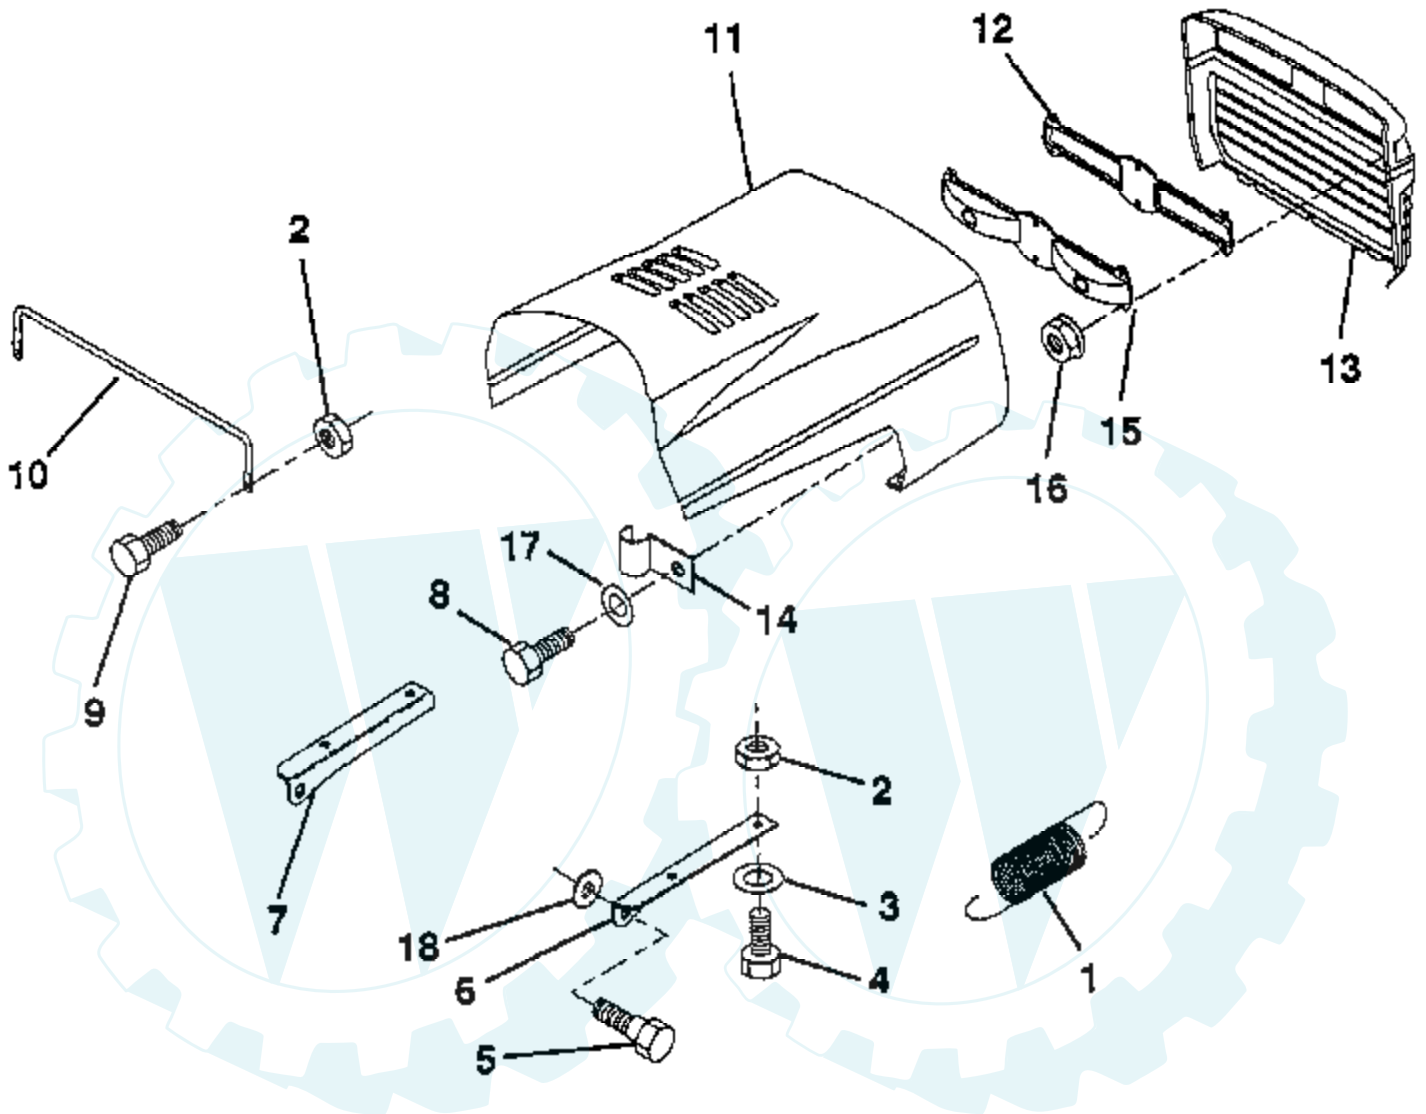

12 HP 36" TRACTOR - - MODEL NUMBER CT1236E

HOOD

Ref #	Part Number	Qty	Description
1	124657X		EXT SPRING
2	73510400		NUT
3	19091016		WASHER
4	74780410		BOLT
5	126675X		SUB= 139888
6	122549X		BRKT HOOD RH
7	122548X		BRKT HOOD LH
8	17411310		SUB= 17521312
9	74780412		SUB= 74780414
10	123693X		"BRACE,HOOD"
11	132918X419		HOOD
12	127178		LENS T
13	134232X507		GRILL
14	2751R		CLIP T
15	127177X		LIGHT BOX
16	124346X		NUT
17	19091016		WASHER
18	19111116		WASHER