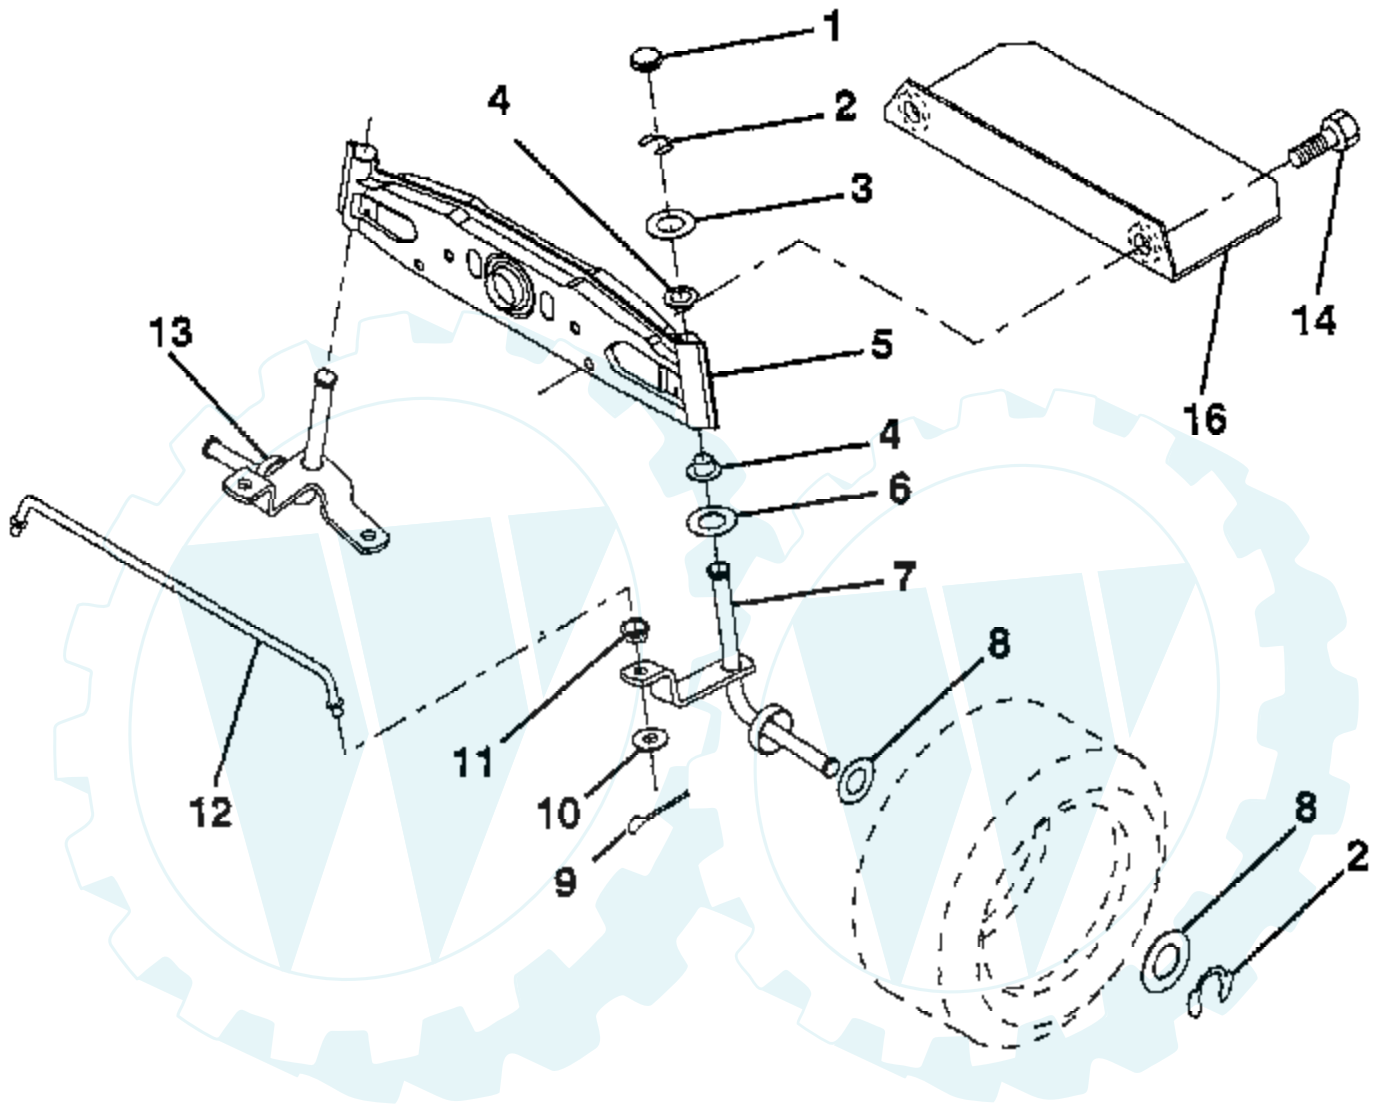

12 HP 36" TRACTOR - - MODEL NUMBER CT1236E

FRONT AXLE

Ref #	Part Number	Qty	Description
1	121232X		CAP
2	12000029		RING
3	121748X		WASHER
4	121922X		NYLINER
5	121914X		AXLE FRONT
6	6266H		WASHER .T
7	121919X		SPINDLE RH
8	121749X		WASHER
9	76020412		COTTER PIN
10	19131316		WASHER
11	126847X		BUSHING.DRAGLINK
12	121924X		ROD TIE
13	121916X		SPINDLE LH
14	17490608		SCREW LT
16	129926		HEAT SHIELD