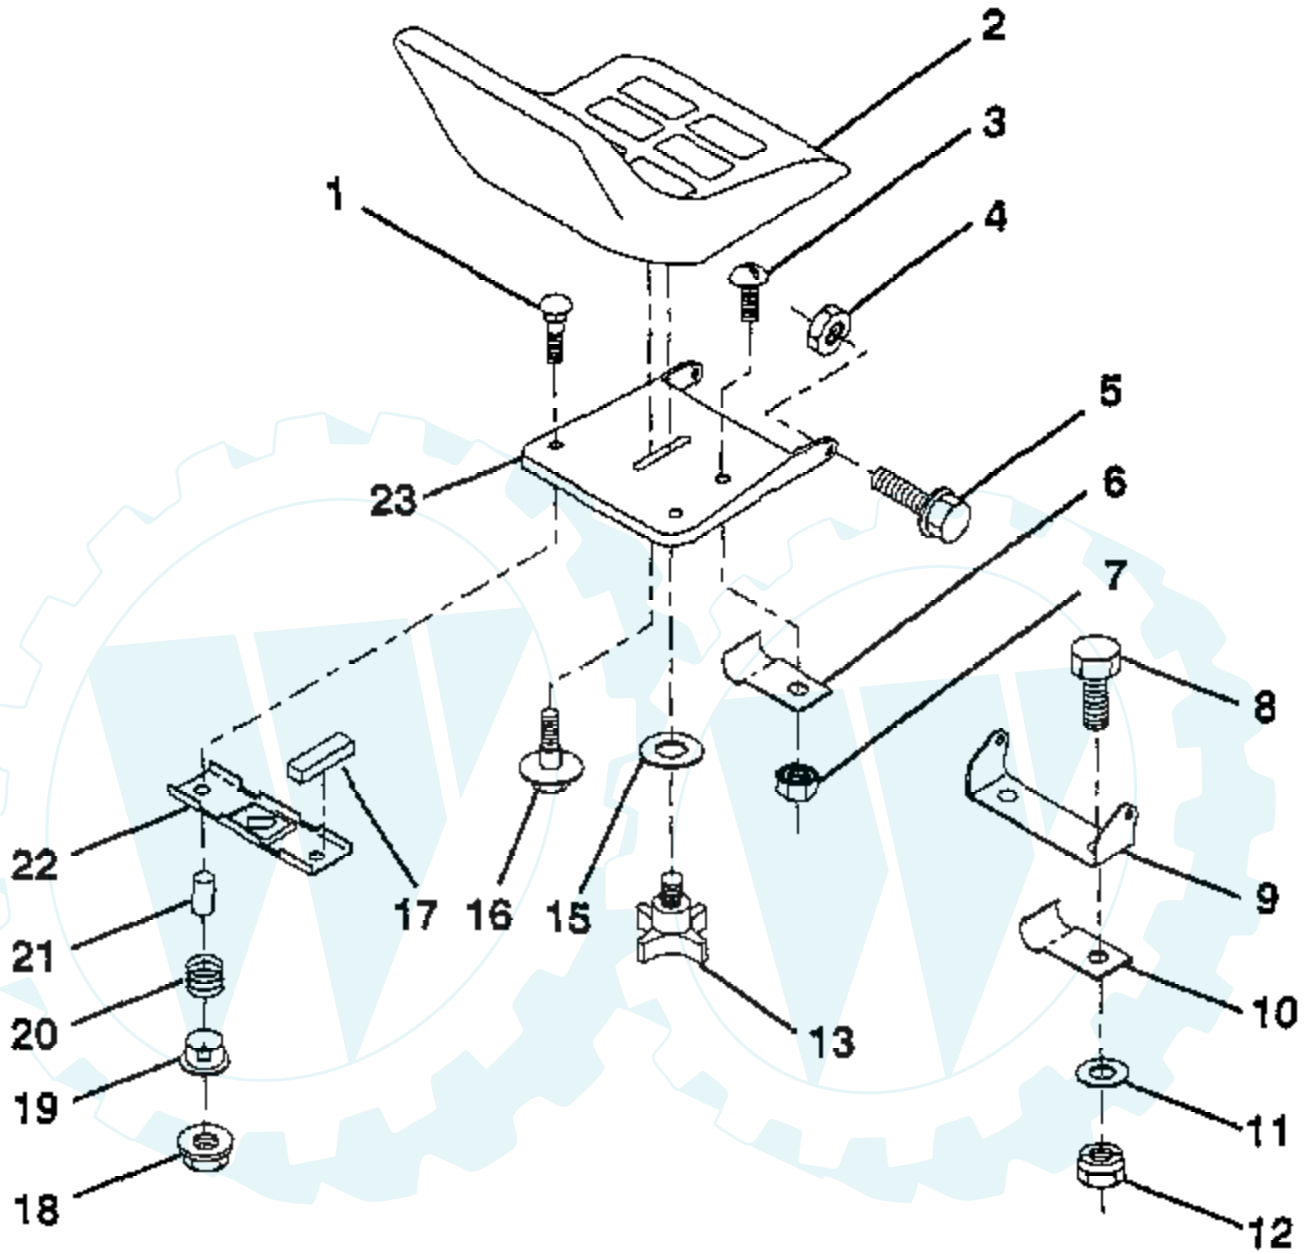

12 HP 36" TRACTOR - - MODEL NUMBER CT1236E

SEAT

Ref #	Part Number	Qty	Description
1	72050411		SUB= 872050411
2	127423X		SUB= 140119
3	74641008		SUB= 71031008
4	73680500		SUB= 73690500
5	105529X		SUB= 139888
6	4171R		CLIP T
7	73951000		"NUT,KEPS"
8	74760612		SUB= 74780612
9	126656X		SUB= 140551
10	126471X		"CLIP,INSULATOR"
11	19133210		WASHER
12	73680600		SUB= 73690600
13	120068X		"KNOB 1/2"" YT"
15	19171912		WASHER
16	127018X		"BOLT,SHOULDER"
17	121251X		STRIP FORM
18	123976X		SUB= 73900400
19	121248X		BUSHING
20	121250X		SPRING
21	121249X		SPACER SPLIT
22	121246X		BRKT SWITCH
23	131451		SUB= 155925