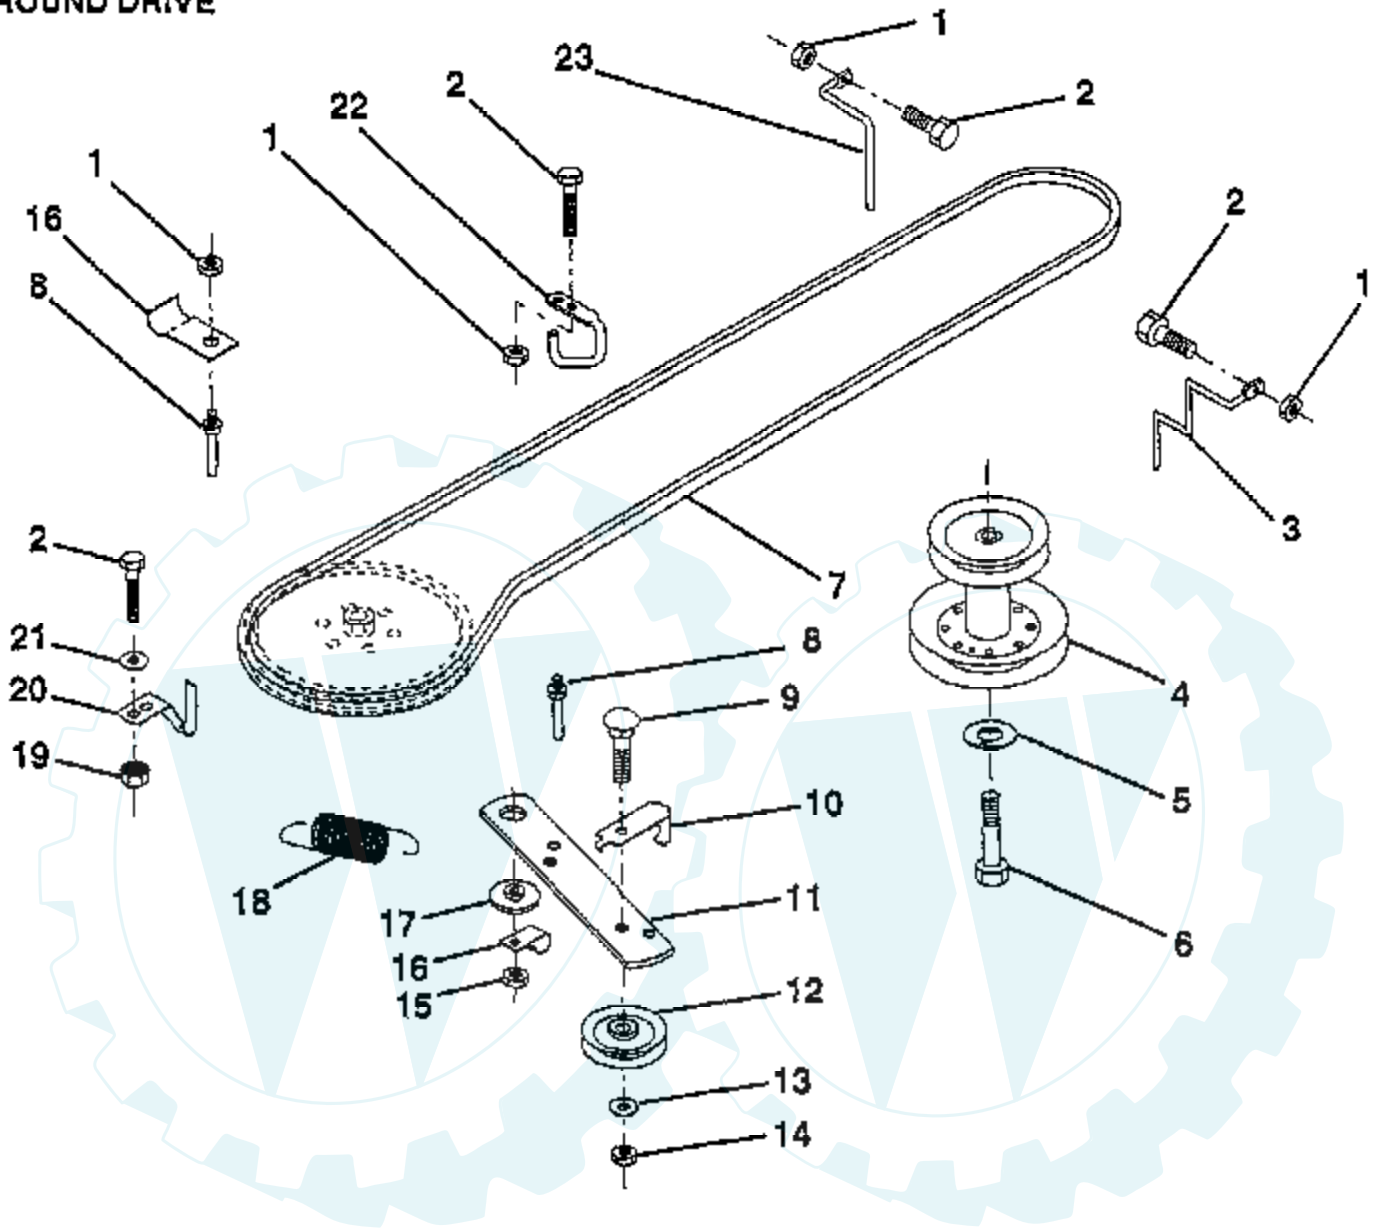

12 HP 36" TRACTOR - - MODEL NUMBER CT1236E

ENGINE / THROTTLE

Ref #	Part Number	Qty	Description
1	17720408		SCREW
2	132521		THROTTLE CONTROL
3	283707		ENGINE
4	71070512		SCREW
5	10040500		LOCKWASHER
6	125593X		SUB= 272293
7	73220500		NUT.HEX.5/16-18
8	121094X		BOLT T
9	19101216		WASHER
10	10040400		LOCKWASHER
11	74780412		SUB= 74780414
12	124097X		MUFFLER
13	101326L		DEFLECTOR.222573
14	17030808		SUB= 17030814
15	121851X		SUB= 532137180
17	17490624		SCREW LT
18	126636X		"KEEPER,DR BELT GR"
20	73510600		NUT
21	2751R		CLIP T

12 HP 36" TRACTOR - - MODEL NUMBER CT1236E

FRONT AXLE

Ref #	Part Number	Qty	Description
1	121232X		CAP
2	12000029		RING
3	121748X		WASHER
4	121922X		NYLINER
5	121914X		AXLE FRONT
6	6266H		WASHER .T
7	121919X		SPINDLE RH
8	121749X		WASHER
9	76020412		COTTER PIN
10	19131316		WASHER
11	126847X		BUSHING.DRAGLINK
12	121924X		ROD TIE
13	121916X		SPINDLE LH
14	17490608		SCREW LT
16	129926		HEAT SHIELD

12 HP 36" TRACTOR - - MODEL NUMBER CT1236E

GROUND DRIVE

Ref #	Part Number	Qty	Description
1	73680500		SUB= 73690500
2	74760512		BOLT
3	131205		SUB= 532131205
4	134828		SUB= 138029
5	10040700		LOCKWASHER
6	71170744		HEX BOLT
7	126520X		V BELT
8	123405X		"KEEPER,DRIVE BELT"
9	72140612		BOLT
10	123396X		"KEEP,IDLER DR BEL "
11	123395X		SUB= 140911
12	4859J		SUB= 123674X
13	19131316		WASHER
14	73930600		LOCKNUT
15	73680600		SUB= 73690600
16	126471X		"CLIP,INSULATOR"
17	122052X		SPACER RETAINER
18	131459		SUB= 532131459
19	73510500		NUT
20	123891X		"KEEPER,DR BELT "
21	19111016		WASHER
22	123404X		"KEEPER,FRA DR BEL "
23	131204		SUB= 532131204