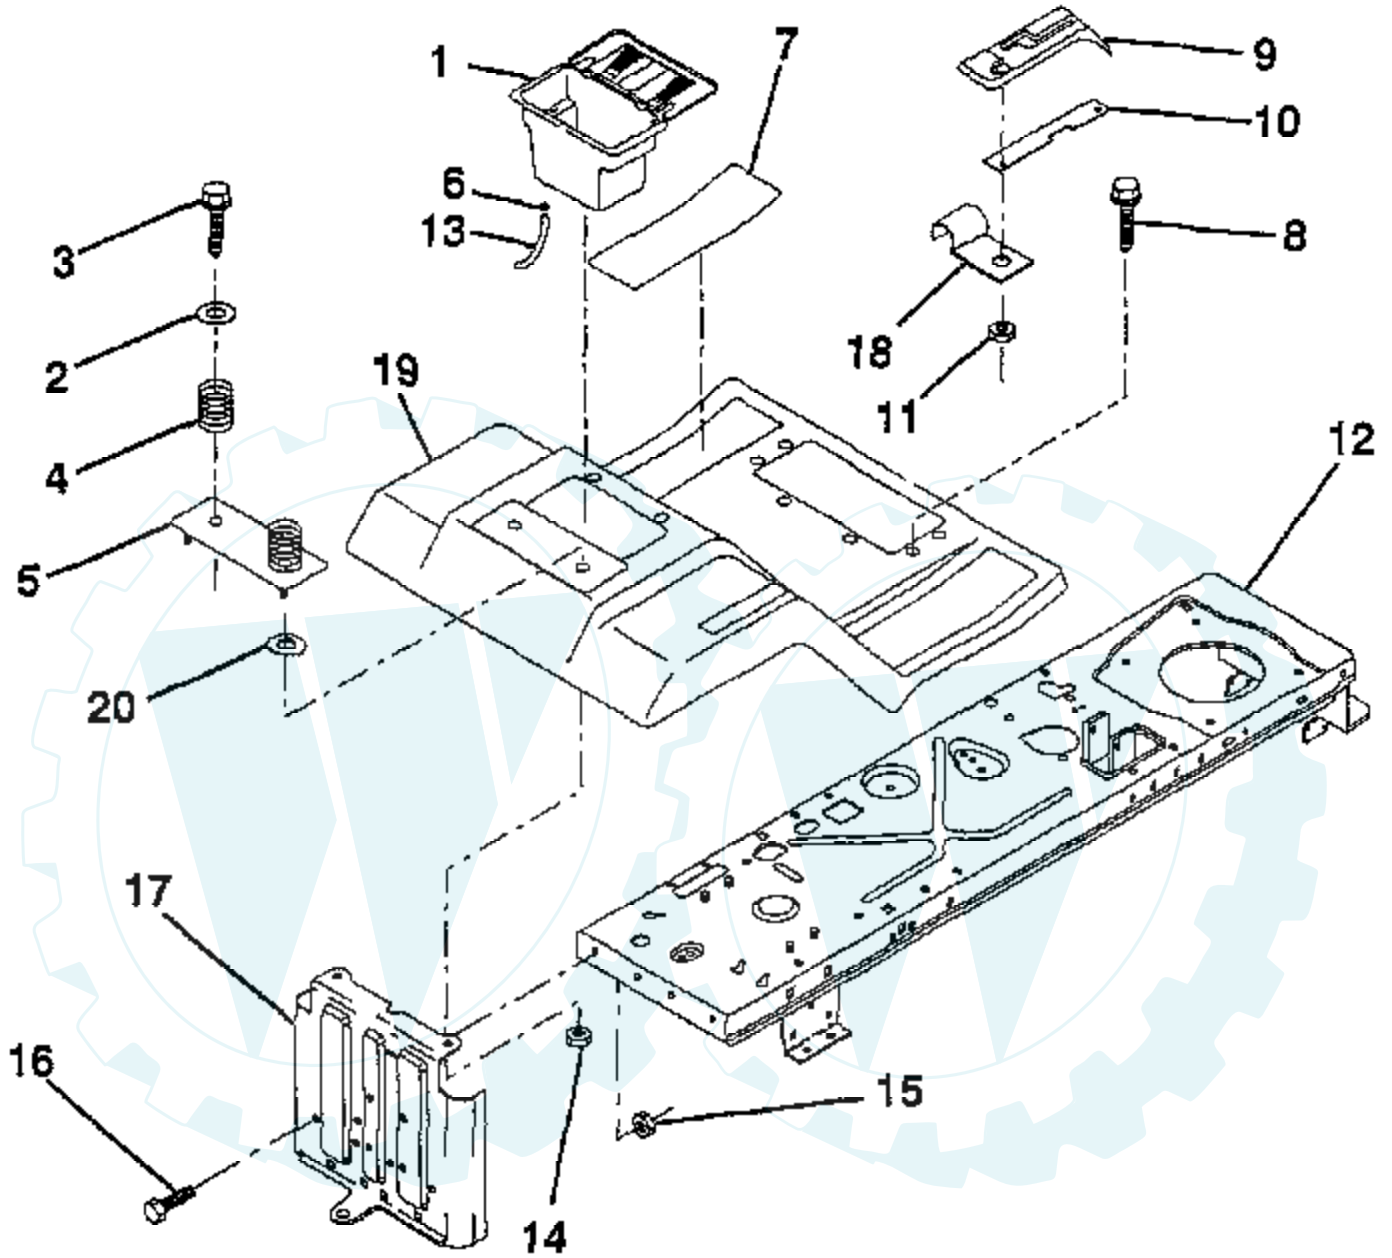

12 HP 36" TRACTOR - - MODEL NUMBER CT1236E

FENDER / CHASSIS

Ref #	Part Number	Qty	Description
1	129965		SUB= 156417
2	19132012		WASHER
3	17490612		SCREW
4	124181X		SPRING COMPRESSIO
5	127115X419		"PLATE, BATTERY"
6	109596X		HOSE CLAMP T
7	124144X		PAD FOOTREST
8	17490512		SCREW
9	126995X		SUB= 126995X428
10	124307X		"SHIFT LOCK, BAR"
11	124346X		NUT
12	133384		SUB= 139893
13	105687X		SUB= 109238X
14	73510400		NUT
15	73680500		SUB= 73690500
16	74760512		BOLT
17	127880		DRAWBAR
18	126470X		"CLIP,INSULATOR"
19	128083X419		SUB= 140955X419
20	19091413		WASHER