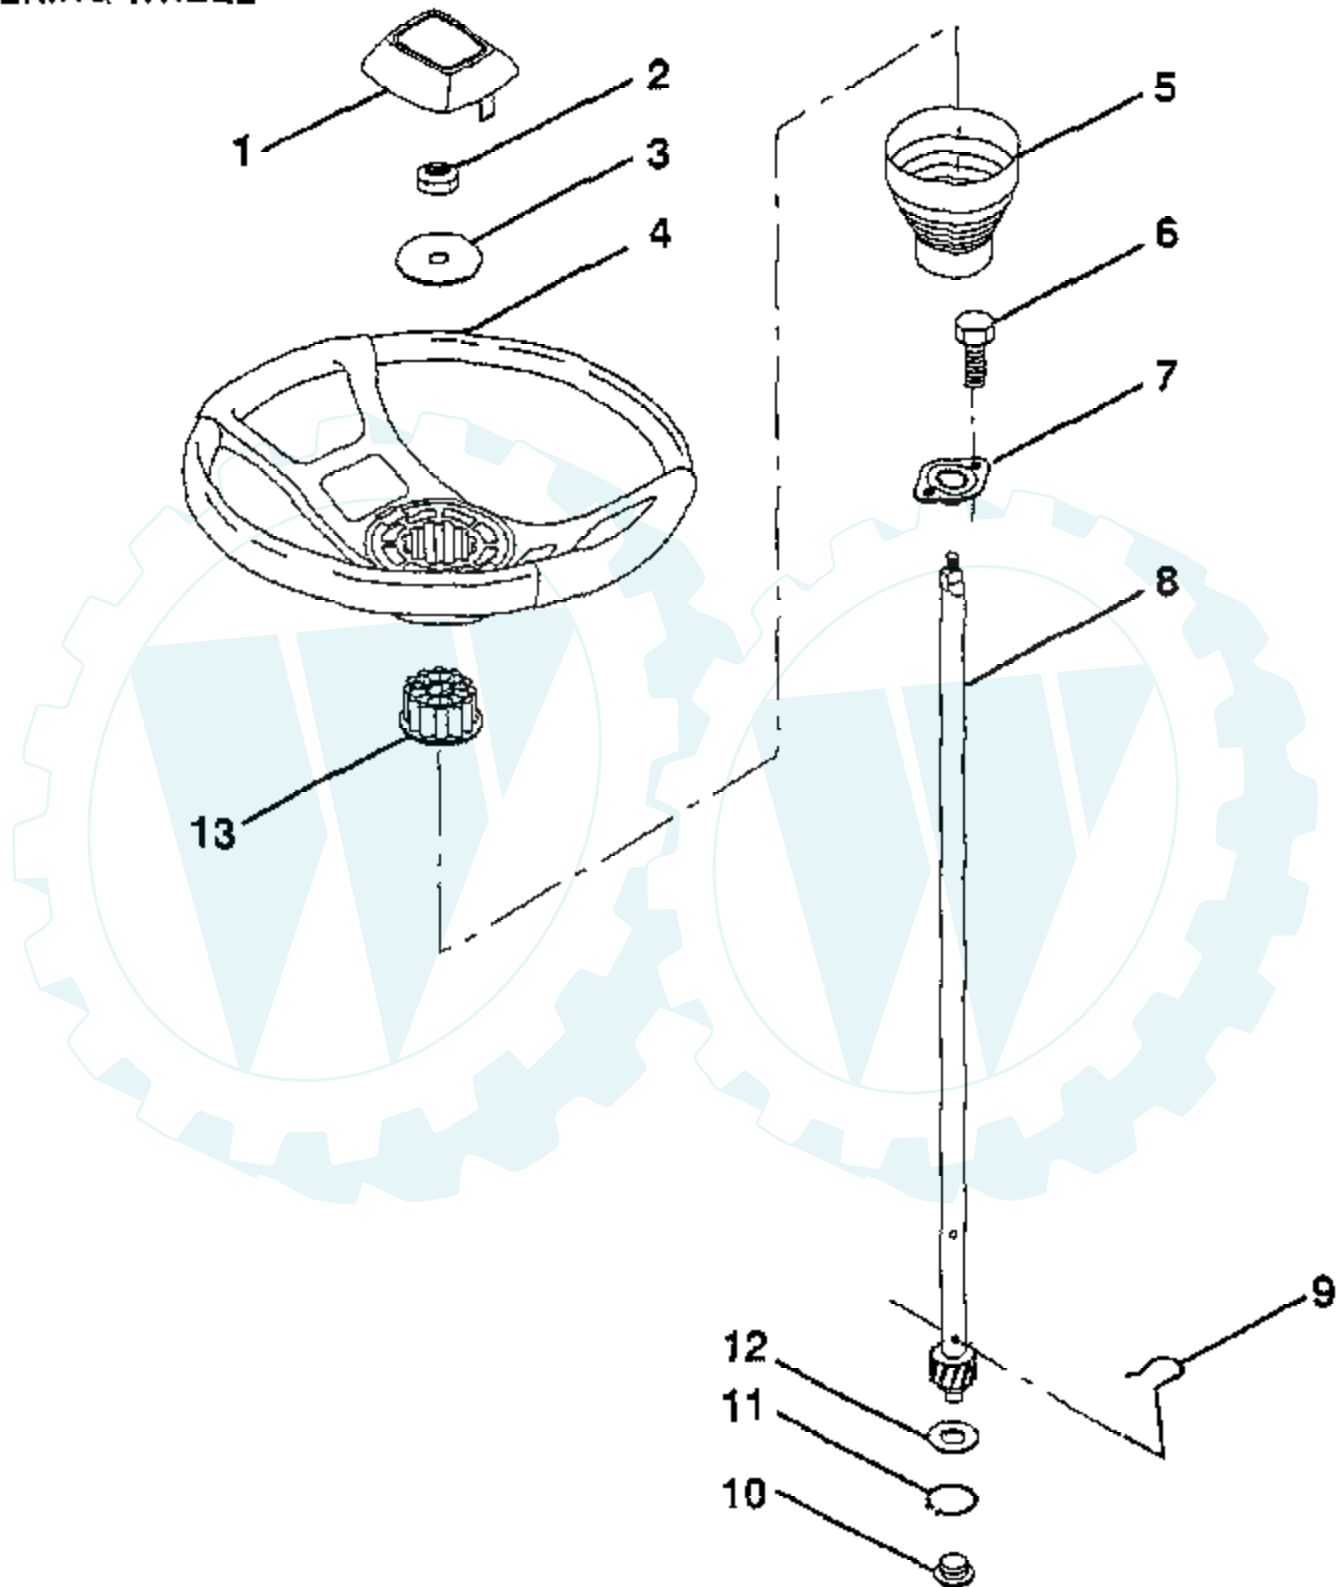

12 HP 36" TRACTOR - - MODEL NUMBER CT1236E

STEERING WHEEL

Ref #	Part Number	Qty	Description
1	133742		ST WHL INSERT CAP
2	7810H		GRIPCO NUT
3	19133808		WASHER T
4	133741		SUB= 150547
5	121897X		SLEEVE STEERING
6	17431008		SUB= 98000165
7	102803X		SUB= 918102803X
8	123651X		SUB= 148966
9	124210X		STEERING CLIP
10	123438X		BUSHING STEER LWR
11	12000045		RING
12	19211616		WASHER LT
13	104820X		ADAPTER-WHEEL LT