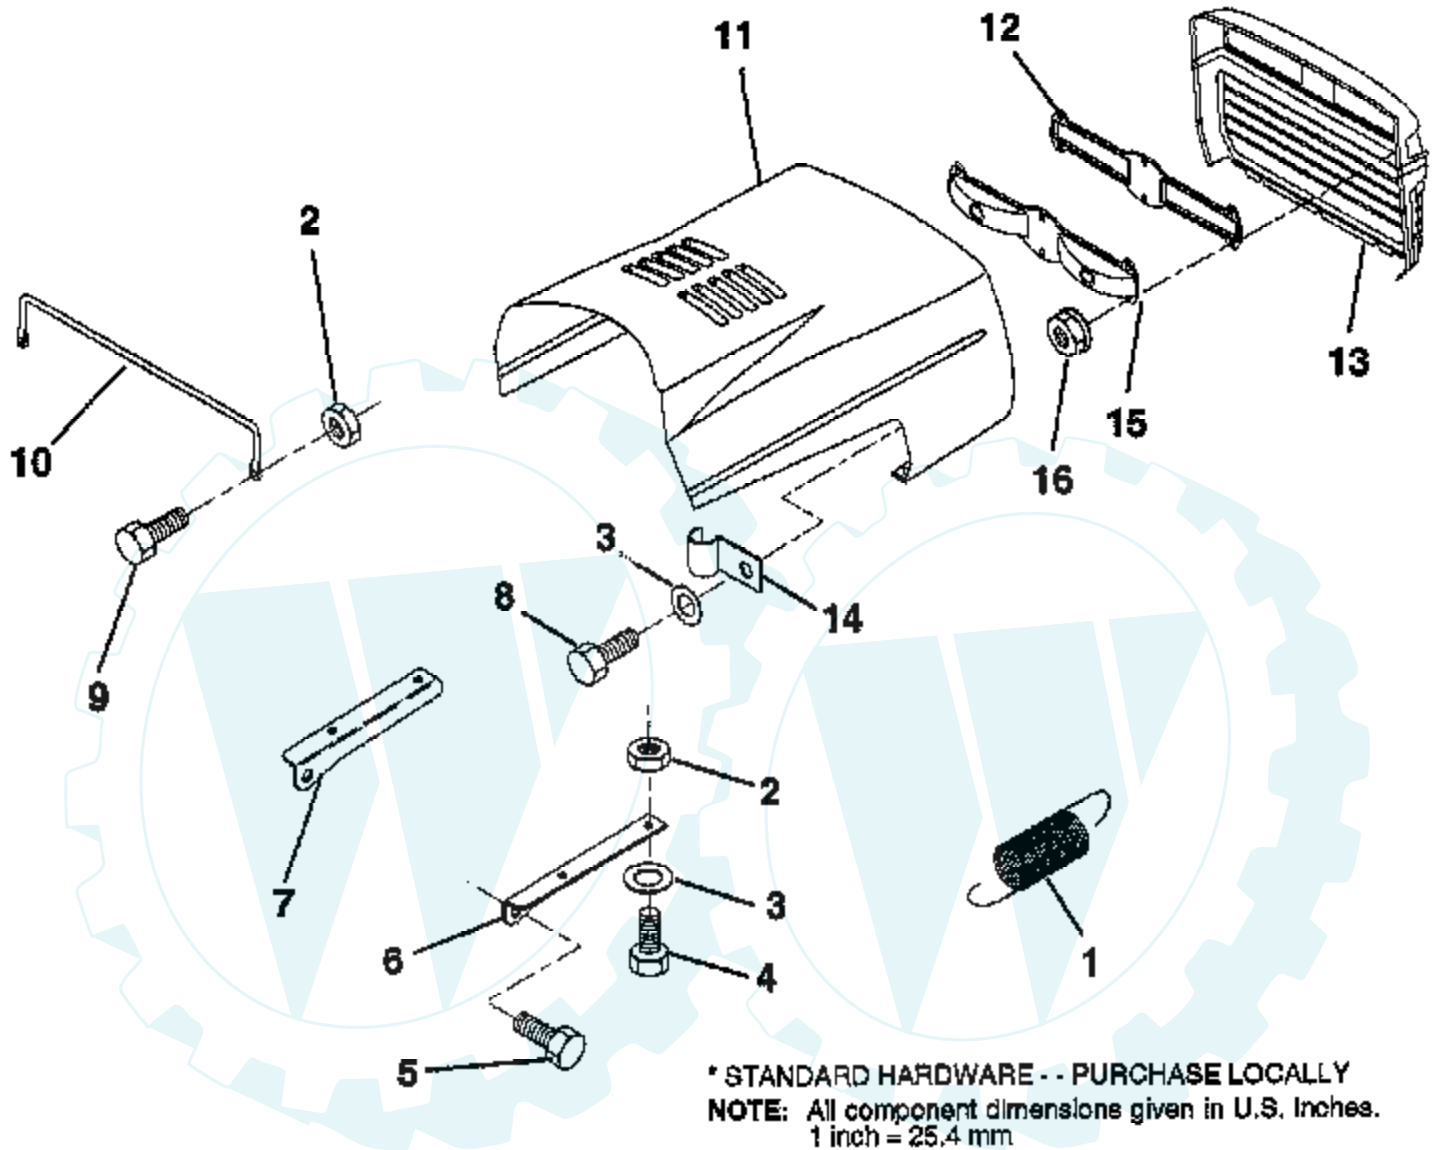

12 HP 36" LAWN RIDER - - MODEL NUMBER CT1236D

HOOD

Ref #	Part Number	Qty	Description
1	124657X		EXT SPRING
2	73510400		NUT
3	19091016		WASHER
4	74780410		BOLT
5	126675X		SUB= 139888
6	122549X		BRKT HOOD RH
7	122548X		BRKT HOOD LH
8	17411310		SUB= 17521312
9	74780412		SUB= 74780414
10	123693X		"BRACE,HOOD"
11	122032X366		SUB= 132918X419
12	127178		LENS T
13	127176X		SUB= 134232X428
14	2751R		CLIP T
15	127177X		LIGHT BOX
16	124346X		NUT