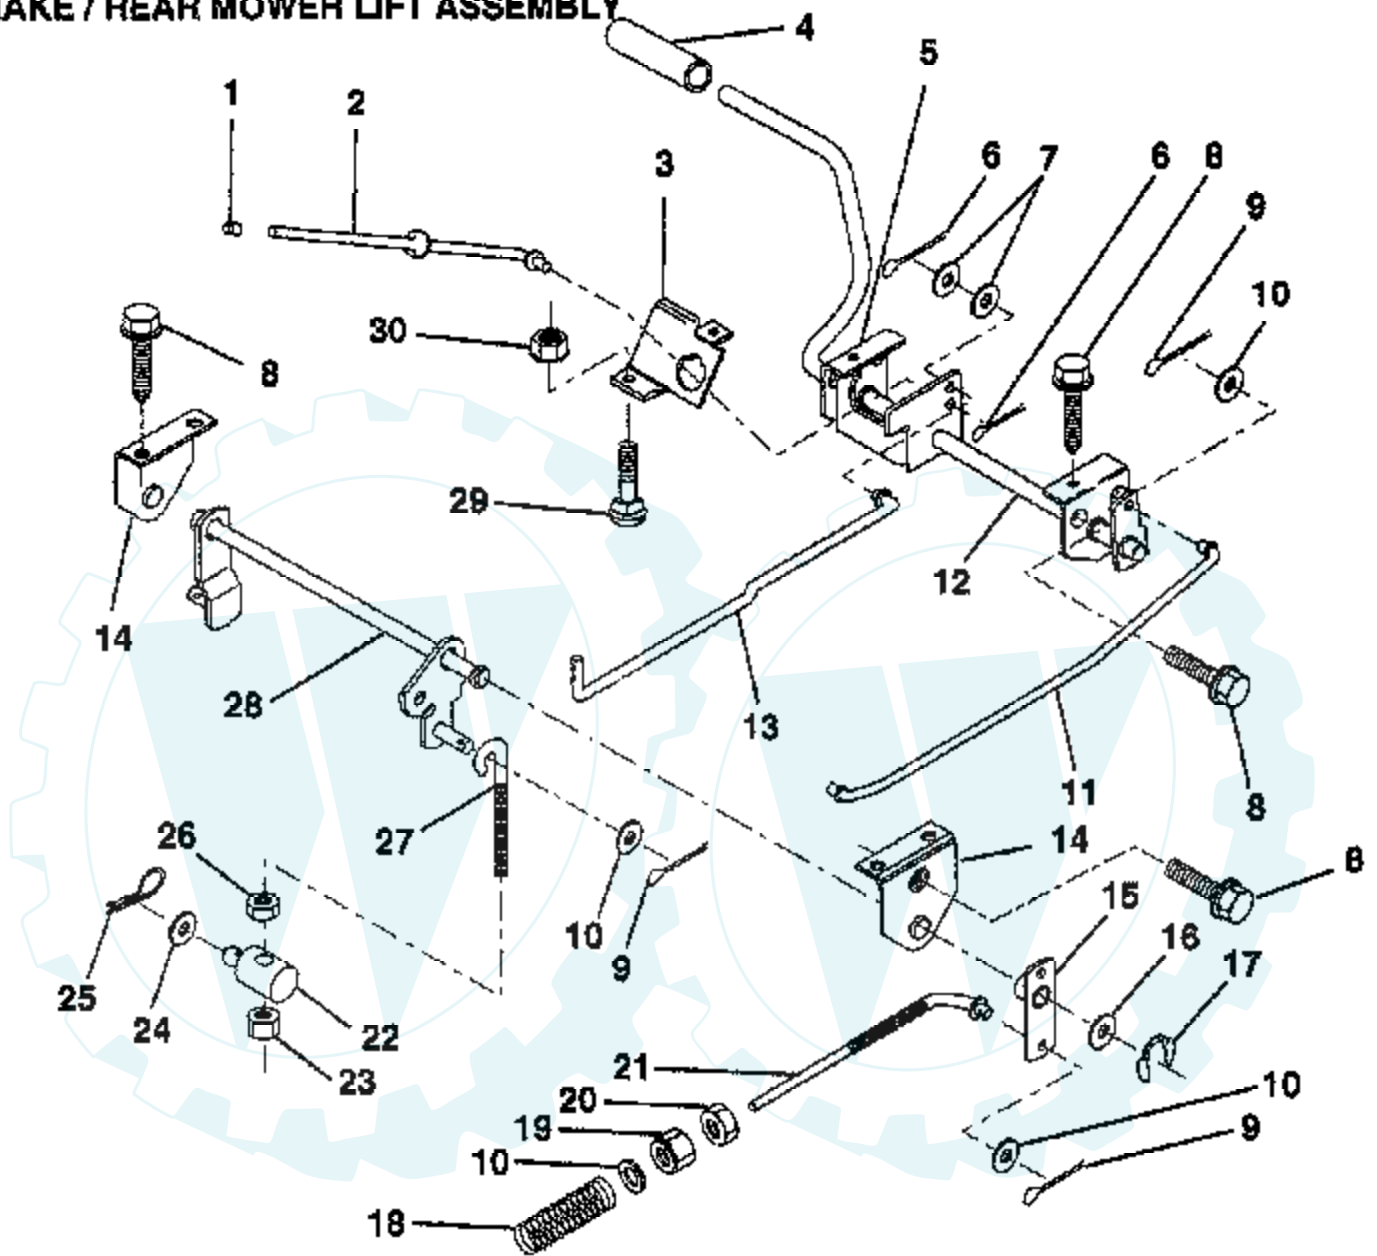

12 HP 36" LAWN RIDER - - MODEL NUMBER CT1236D

BRAKE / REAR MOWER LIFT ASSEMBLY

*** STANDARD HARDWARE - - PURCHASE LOCALLY**
NOTE: All component dimensions given in U.S. Inches
1 Inch = 25.4 mm

Ref #	Part Number	Qty	Description
1	71673		PLUNGER CAP T
2	123436X		"ROD,PARK BRAKE"
3	123437X		"BRKT,PARK BRAKE"
4	8883R		PEDAL COVER T
5	122504X		"BRKT,CLU PEDAL LH"
6	76020312		SUB= 3145
7	19131016		WASHER
8	17490508		SCREW LT
9	76020412		COTTER PIN
10	19131316		WASHER
11	123543X		"ROD,FRT BRAKE"
12	129567		SUB= 139933
13	123394X		"ROD,CLUTCH"
14	121978X		"BRKT,LIFT SHAFT"
15	123641X		BRAKE PIVOT ARM
16	19251816		WASHER T
17	12000034		KLIP RING
18	106888X		SPRING ROD LT
19	73800600		NUT
20	73350600		NUT
21	131460		SUB= 532131460
22	127378		SUB= 144585
23	73680600		SUB= 73690600
24	19132012		WASHER
25	4921H		SPRING.RETAINER
26	73930600		LOCKNUT
27	127369		"LINK, MOWER REAR"
28	127358		SUB= 140776
29	72110506		SUB= 72270506
30	73510500		NUT

12 HP 36" LAWN RIDER - - MODEL NUMBER CT1236D

DASH

* STANDARD HARDWARE - - PURCHASE LOCALLY

NOTE: All component dimensions given in U.S. inches.
1 inch = 25.4 mm

Ref #	Part Number	Qty	Description
1	122015X		SUB= 141523
2	130914		SUB= 138392
3	123487X		HOSE CLAMP
4	8544R		SUB= 295J
5	8548R		FUEL LINE T
6	73510400		NUT
7	2751R		CLIP T
8	19091216		WASHER PM
9	74760428		BOLT
10	19091413		WASHER
11	121249X		SPACER SPLIT
12	3720R		SPRING M
13	126450X		"KNOB,HGT RETAINER"
14	126115X		KNOB
15	122023X		ADJUSTER QUAD
16	124346X		NUT
17	72110404		BOLT
18	130745		SUPT ASSY DASH
19	130722		SUB= 134744
20	18000408		SUB= 818000408
21	19090816		WASHER