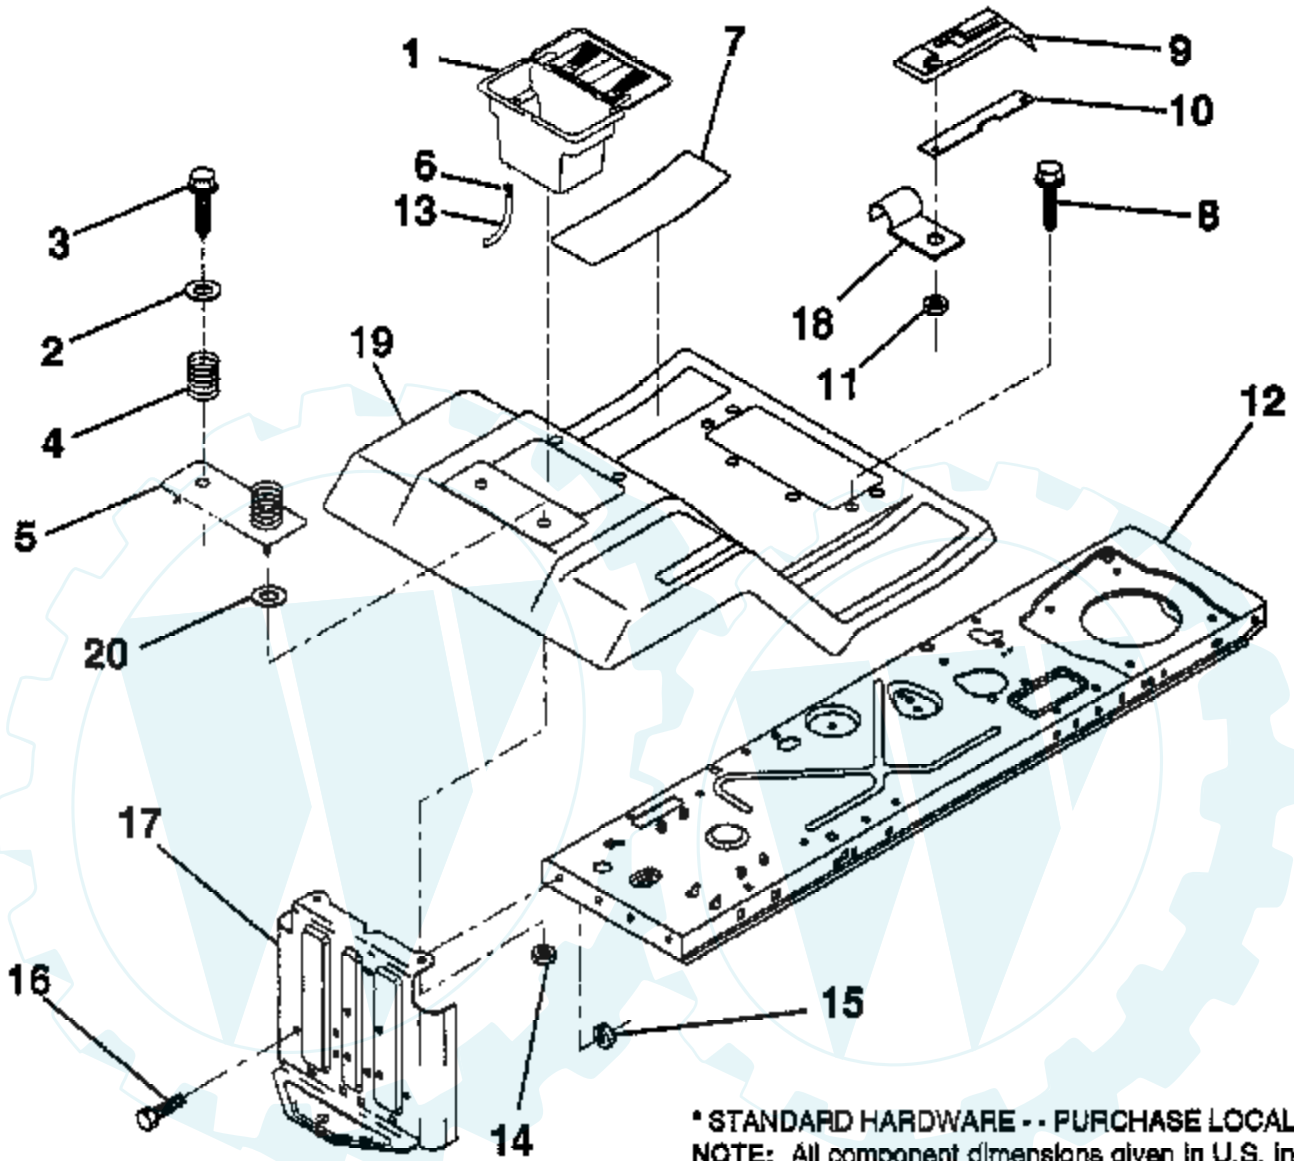

12 HP 36" LAWN RIDER - - MODEL NUMBER CT1236D

FENDER / CHASSIS

* STANDARD HARDWARE - - PURCHASE LOCALLY
NOTE: All component dimensions given in U.S. inches.
1 inch = 25.4 mm

Ref #	Part Number	Qty	Description
1	129965		SUB= 156417
2	19132012		WASHER
3	17490612		SCREW
4	124181X		SPRING COMPRESSIO
5	127115X419		"PLATE, BATTERY"
6	109596X		HOSE CLAMP T
7	124144X		PAD FOOTREST
8	17490512		SCREW
9	126995X		SUB= 126995X428
10	124307X		"SHIFT LOCK, BAR"
11	124346X		NUT
12	123645X		FRAME ASS'Y
14	73510400		NUT
15	73680500		SUB= 73690500
16	74760512		BOLT
17	127880		DRAWBAR
18	126470X		"CLIP,INSULATOR"
19	128083X419		SUB= 140955X419
20	19091413		WASHER