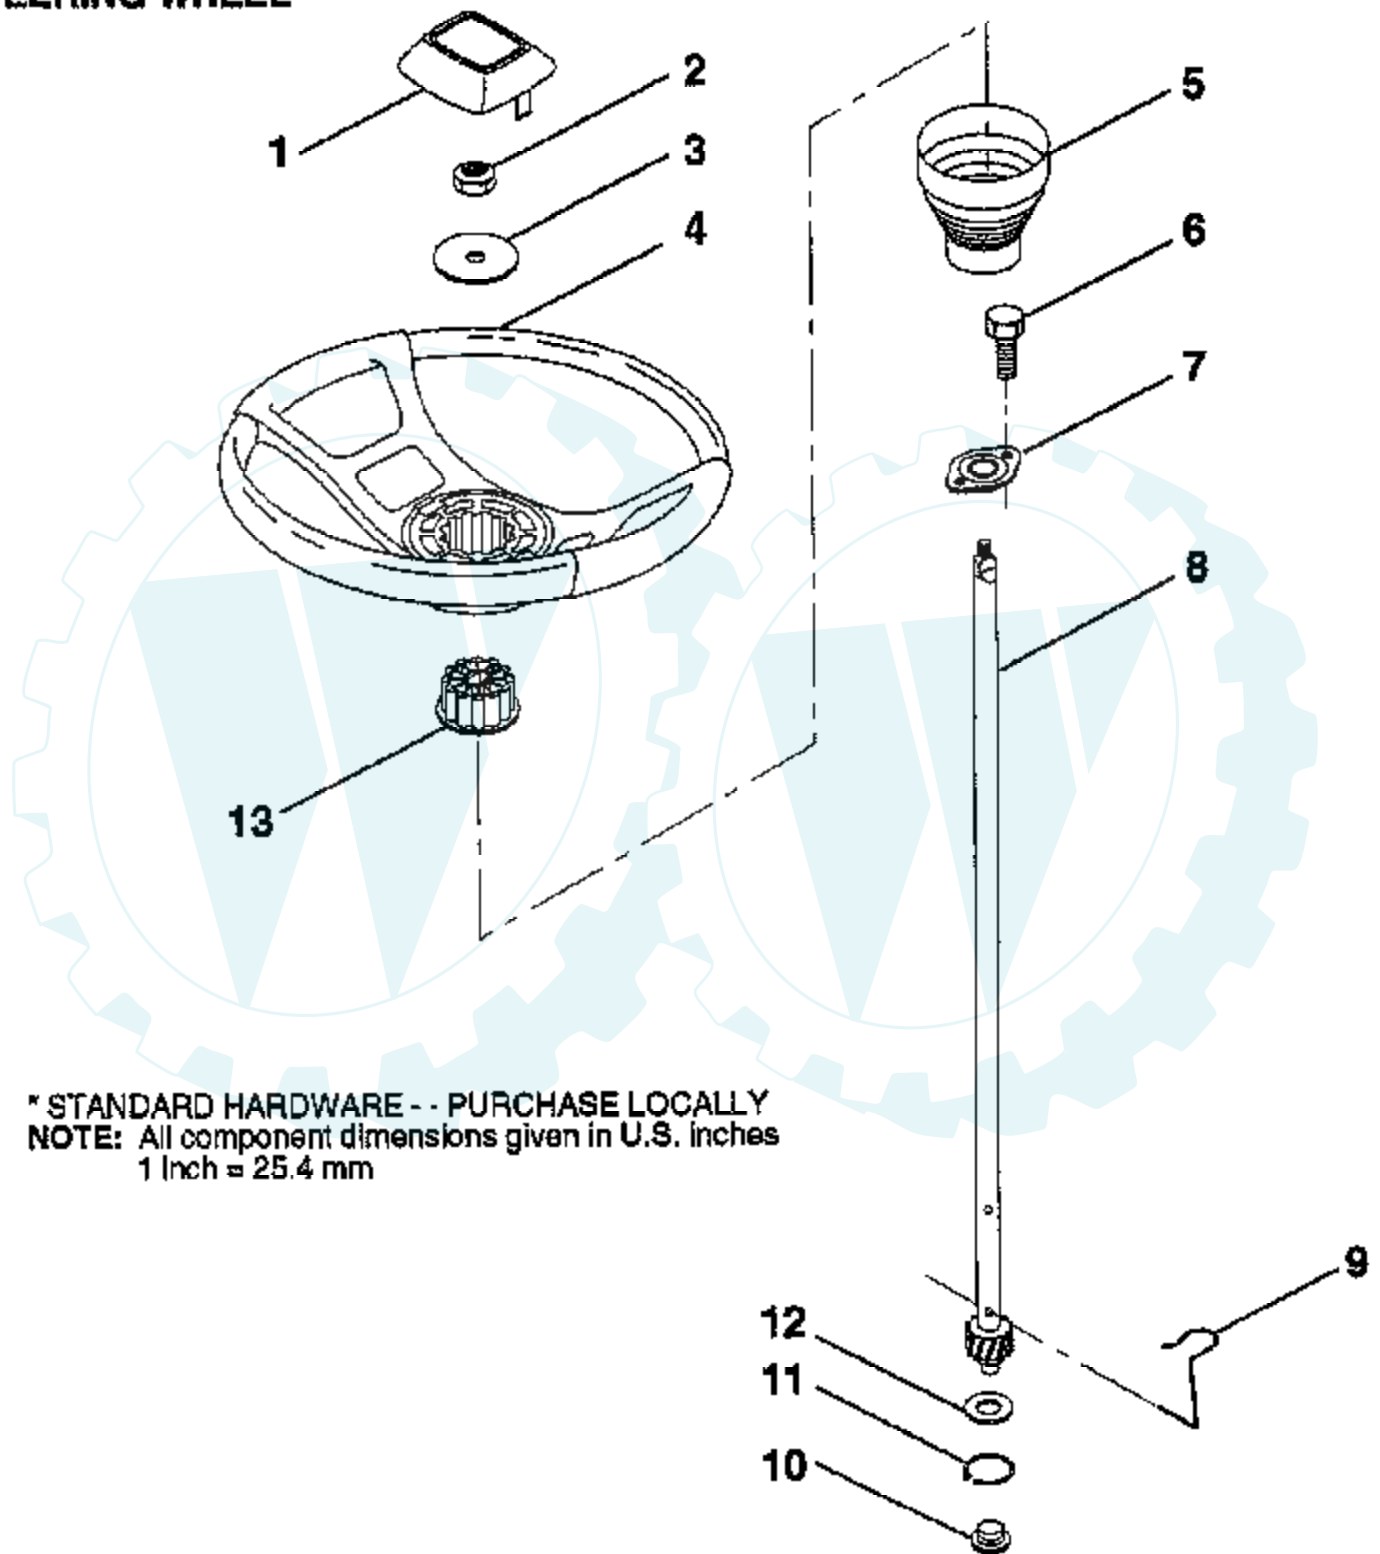

12 HP 36" LAWN RIDER - - MODEL NUMBER CT1236D

STEERING WHEEL

* STANDARD HARDWARE - - PURCHASE LOCALLY
NOTE: All component dimensions given in U.S. inches
1 Inch = 25.4 mm

Ref #	Part Number	Qty	Description
1	100710L		INSERT-WHEEL LT
2	7810H		GRIPCO NUT
3	19133808		WASHER T
4	100713N		SUB= 150547
5	121897X		SLEEVE STEERING
6	17431008		SUB= 98000165
7	102803X		SUB= 918102803X
8	123651X		SUB= 148966
9	124210X		STEERING CLIP
10	123438X		BUSHING STEER LWR
11	12000045		RING
12	19211616		WASHER LT
13	104820X		ADAPTER-WHEEL LT