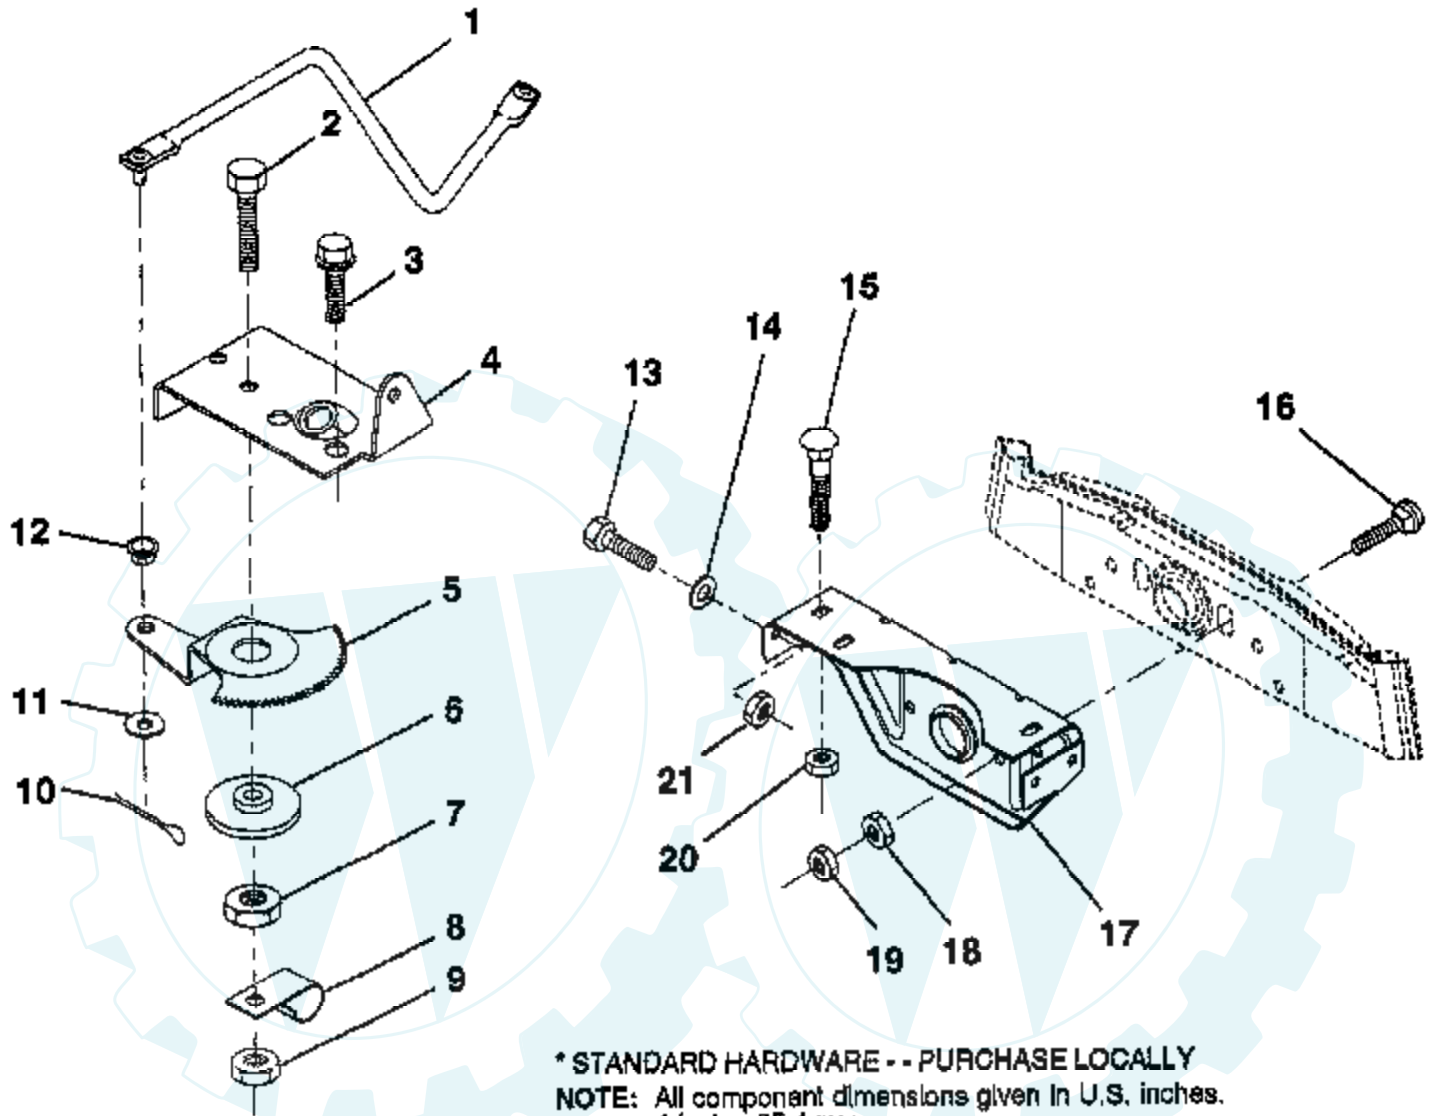

12 HP 36" LAWN RIDER - - MODEL NUMBER CT1236D SECTOR GEAR / AXLE SUPPORT

Ref #	Part Number	Qty	Description
1	124093X		SUB= 132566
2	74780828		"BOLT,HEX"
3	17490508		SCREW LT
4	121925X		"PLATE,STR SUPT"
5	121926X		GEAR SECTOR
6	121927X		BUSHING
7	73030800		NUT
8	126472X		CLIP INSULATOR
9	73680800		NUT LTV
10	76020412		COTTER PIN
11	19131316		WASHER
12	126847X		BUSHING.DRAGLINK
13	74760516		SUB= 77394
14	19111416		WASHER
15	72110606		BOLT
16	72140622		BOLT
17	121912X		"SUPT,FRT AXLE"
18	73220600		NUT.HEX.3/8-16UNC
19	73930600		LOCKNUT
20	73680600		SUB= 73690600
21	73680500		SUB= 73690500