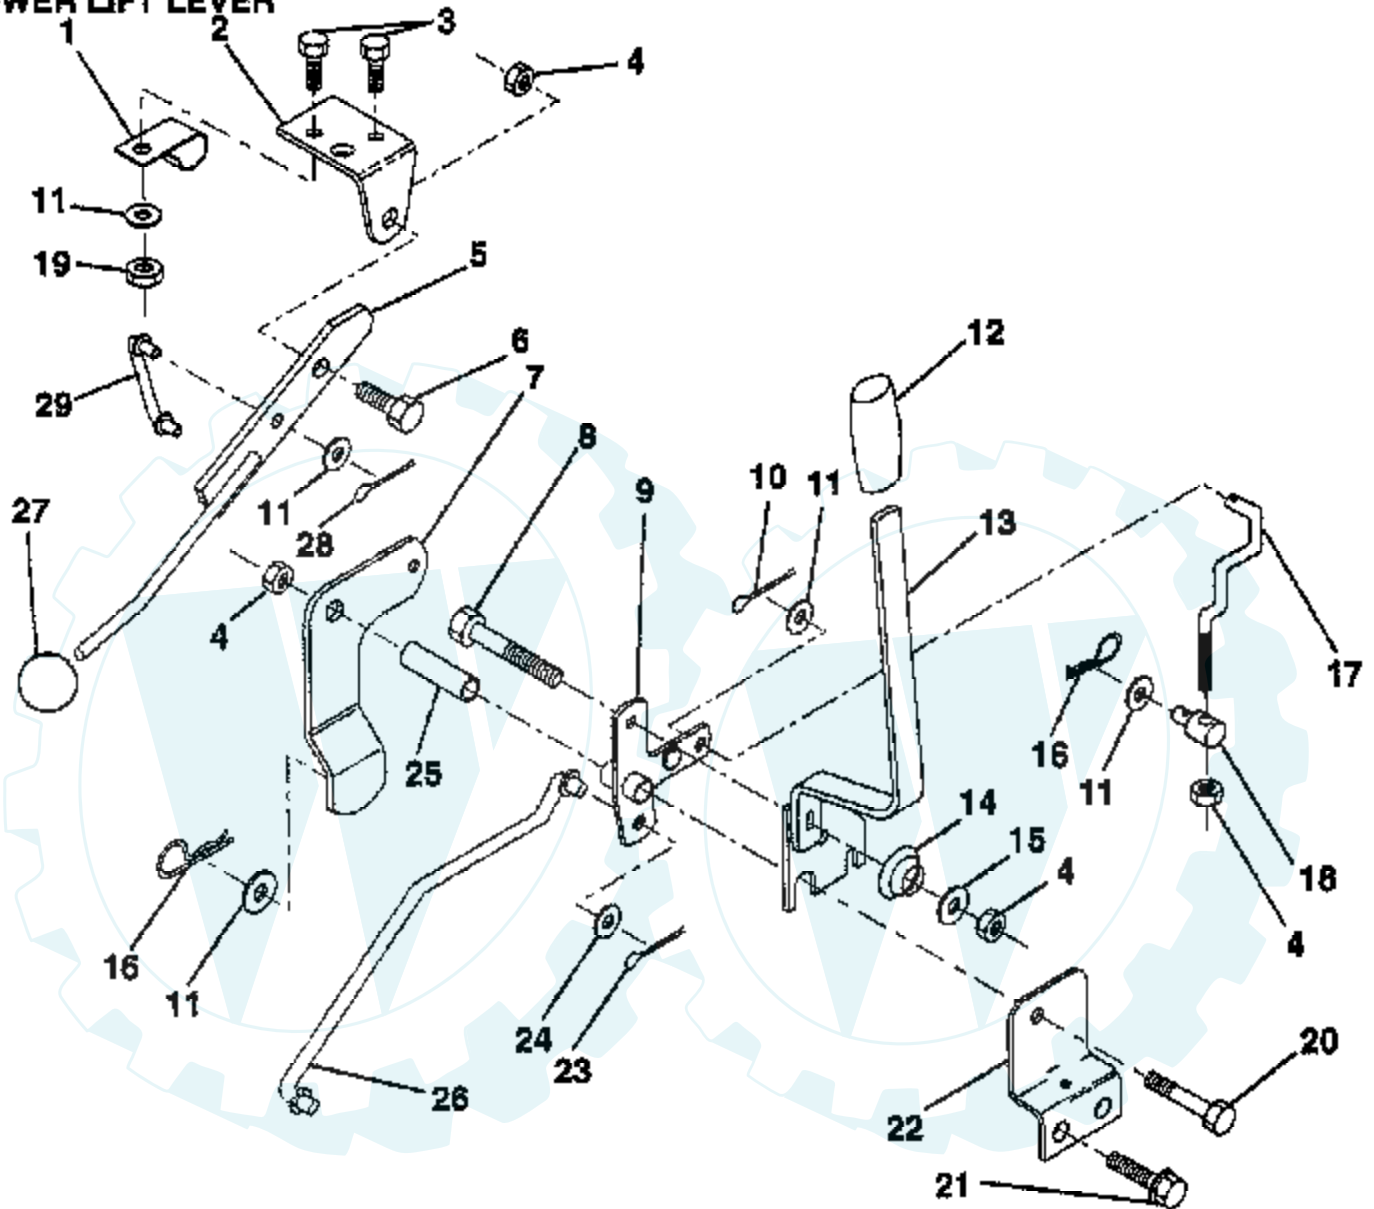

12 HP 36" LAWN RIDER - - MODEL NUMBER CT1236D

DASH

* STANDARD HARDWARE - - PURCHASE LOCALLY

NOTE: All component dimensions given in U.S. inches.
1 inch = 25.4 mm

Ref #	Part Number	Qty	Description
1	122015X		SUB= 141523
2	130914		SUB= 138392
3	123487X		HOSE CLAMP
4	8544R		SUB= 295J
5	8548R		FUEL LINE T
6	73510400		NUT
7	2751R		CLIP T
8	19091216		WASHER PM
9	74760428		BOLT
10	19091413		WASHER
11	121249X		SPACER SPLIT
12	3720R		SPRING M
13	126450X		"KNOB,HGT RETAINER"
14	126115X		KNOB
15	122023X		ADJUSTER QUAD
16	124346X		NUT
17	72110404		BOLT
18	130745		SUPT ASSY DASH
19	130722		SUB= 134744
20	18000408		SUB= 818000408
21	19090816		WASHER

12 HP 36" LAWN RIDER - - MODEL NUMBER CT1236D

MOWER LIFT LEVER

• STANDARD HARDWARE - - PURCHASE LOCALLY
NOTE: All component dimensions given in U.S. inches
1 inch = 25.4 mm

Ref #	Part Number	Qty	Description
1	126470X		"CLIP,INSULATOR"
2	122018X		BRKT CLUTCH
3	74780408		BOLT
4	73680600		SUB= 73690600
5	123417X		CLUTCH LEVER AS
6	106451X		"BOLT, SHOULDER LT"
7	123491X		CLUTCH ARM ASS'Y
8	74760636		BOLT
9	121930X		"BELLCRANK,LIFT"
10	76020412		COTTER PIN
11	19131316		WASHER
12	122027X		GRIP HANDLE
13	127028		"HDLE,LIFT T"
14	123496X		SPRING COMPRESSIO
15	19131212		WASHER T
16	4921H		SPRING.RETAINER
17	127359		"LINK,LIFT FRT"
18	133205		TRUNION
19	73680400		SUB= 73690400
20	74760644		BOLT
21	17490508		SCREW LT
22	121929X		"BRKT,MOWER HGT"
23	76020416		PIN COTTER 1/8
24	19171616		WASHER
25	121933X		TUBE SPACER
26	121934X		"ROD,MOWER LIFT "
27	121466X		KNOB
28	76020312		SUB= 3145
29	123671X		"LINK,MOWER LIFT"