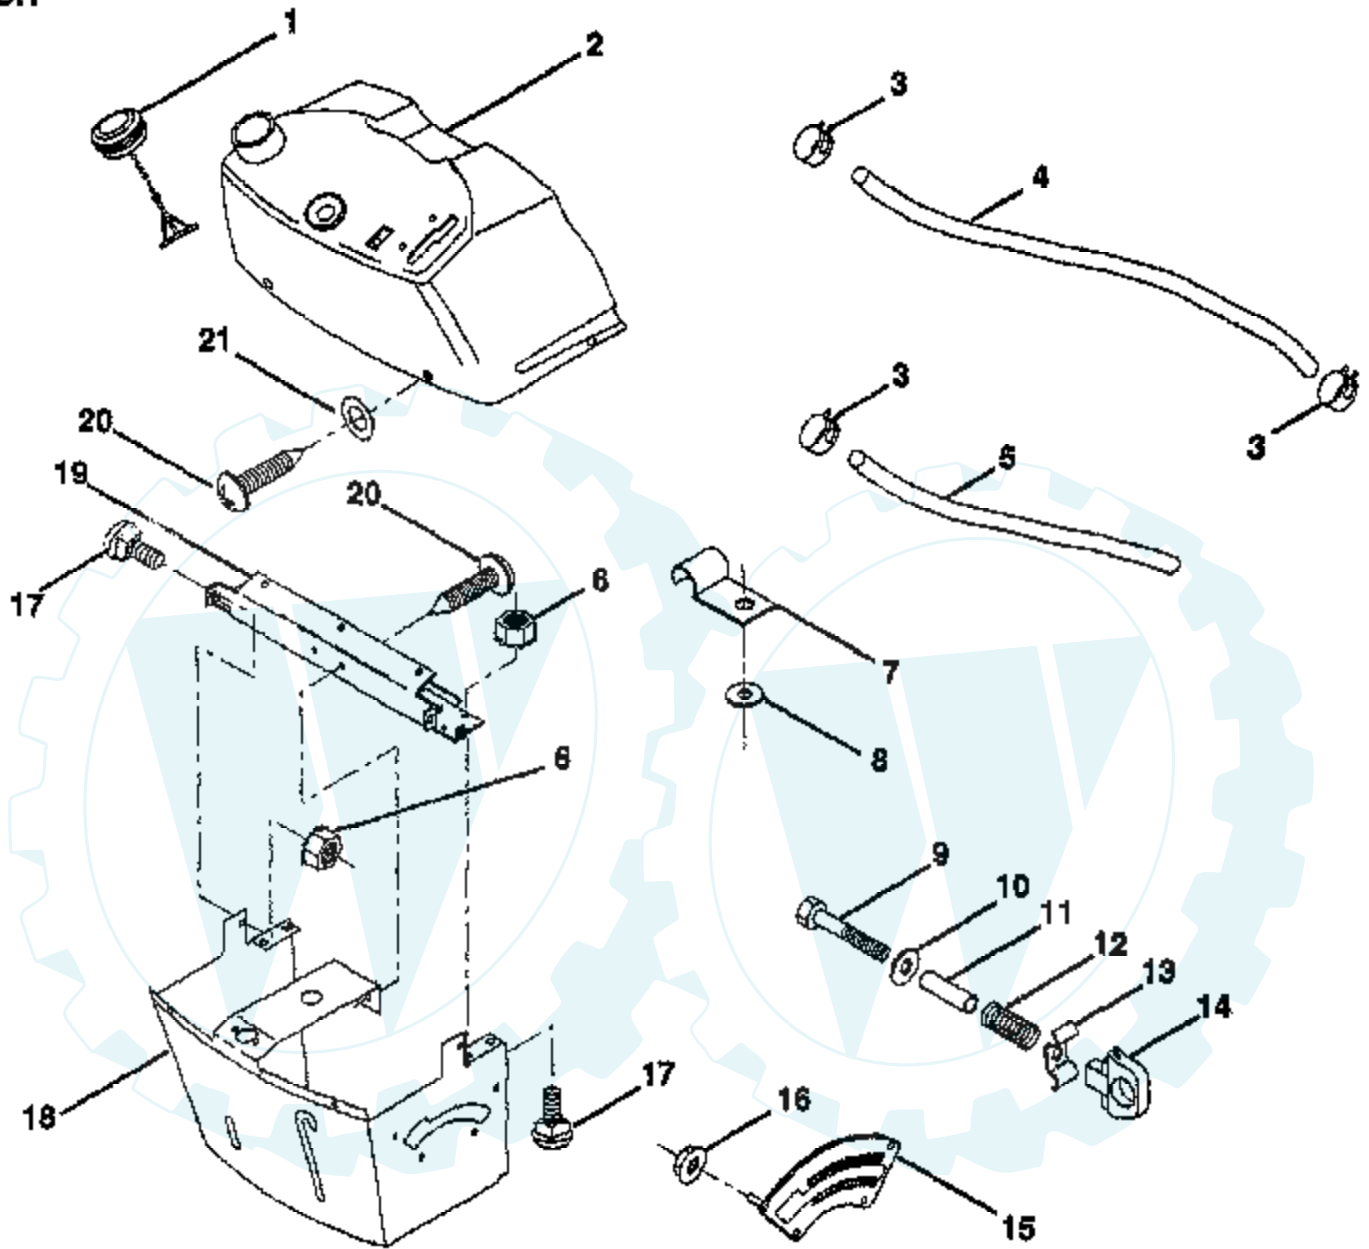

12 HP 36" LAWN RIDER - - MODEL NUMBER CT1236D

BRAKE / REAR MOWER LIFT ASSEMBLY

*** STANDARD HARDWARE - - PURCHASE LOCALLY**
NOTE: All component dimensions given in U.S. Inches
1 Inch = 25.4 mm

Ref #	Part Number	Qty	Description
1	71673		PLUNGER CAP T
2	123436X		"ROD,PARK BRAKE"
3	123437X		"BRKT,PARK BRAKE"
4	8883R		PEDAL COVER T
5	122504X		"BRKT,CLU PEDAL LH"
6	76020312		SUB= 3145
7	19131016		WASHER
8	17490508		SCREW LT
9	76020412		COTTER PIN
10	19131316		WASHER
11	123543X		"ROD,FRT BRAKE"
12	129567		SUB= 139933
13	123394X		"ROD,CLUTCH"
14	121978X		"BRKT,LIFT SHAFT"
15	123641X		BRAKE PIVOT ARM
16	19251816		WASHER T
17	12000034		KLIP RING
18	106888X		SPRING ROD LT
19	73800600		NUT
20	73350600		NUT
21	131460		SUB= 532131460
22	127378		SUB= 144585
23	73680600		SUB= 73690600
24	19132012		WASHER
25	4921H		SPRING.RETAINER
26	73930600		LOCKNUT
27	127369		"LINK, MOWER REAR"
28	127358		SUB= 140776
29	72110506		SUB= 72270506
30	73510500		NUT

12 HP 36" LAWN RIDER - - MODEL NUMBER CT1236D

DASH

* STANDARD HARDWARE - - PURCHASE LOCALLY

NOTE: All component dimensions given in U.S. inches.
1 inch = 25.4 mm

Ref #	Part Number	Qty	Description
1	122015X		SUB= 141523
2	130914		SUB= 138392
3	123487X		HOSE CLAMP
4	8544R		SUB= 295J
5	8548R		FUEL LINE T
6	73510400		NUT
7	2751R		CLIP T
8	19091216		WASHER PM
9	74760428		BOLT
10	19091413		WASHER
11	121249X		SPACER SPLIT
12	3720R		SPRING M
13	126450X		"KNOB,HGT RETAINER"
14	126115X		KNOB
15	122023X		ADJUSTER QUAD
16	124346X		NUT
17	72110404		BOLT
18	130745		SUPT ASSY DASH
19	130722		SUB= 134744
20	18000408		SUB= 818000408
21	19090816		WASHER