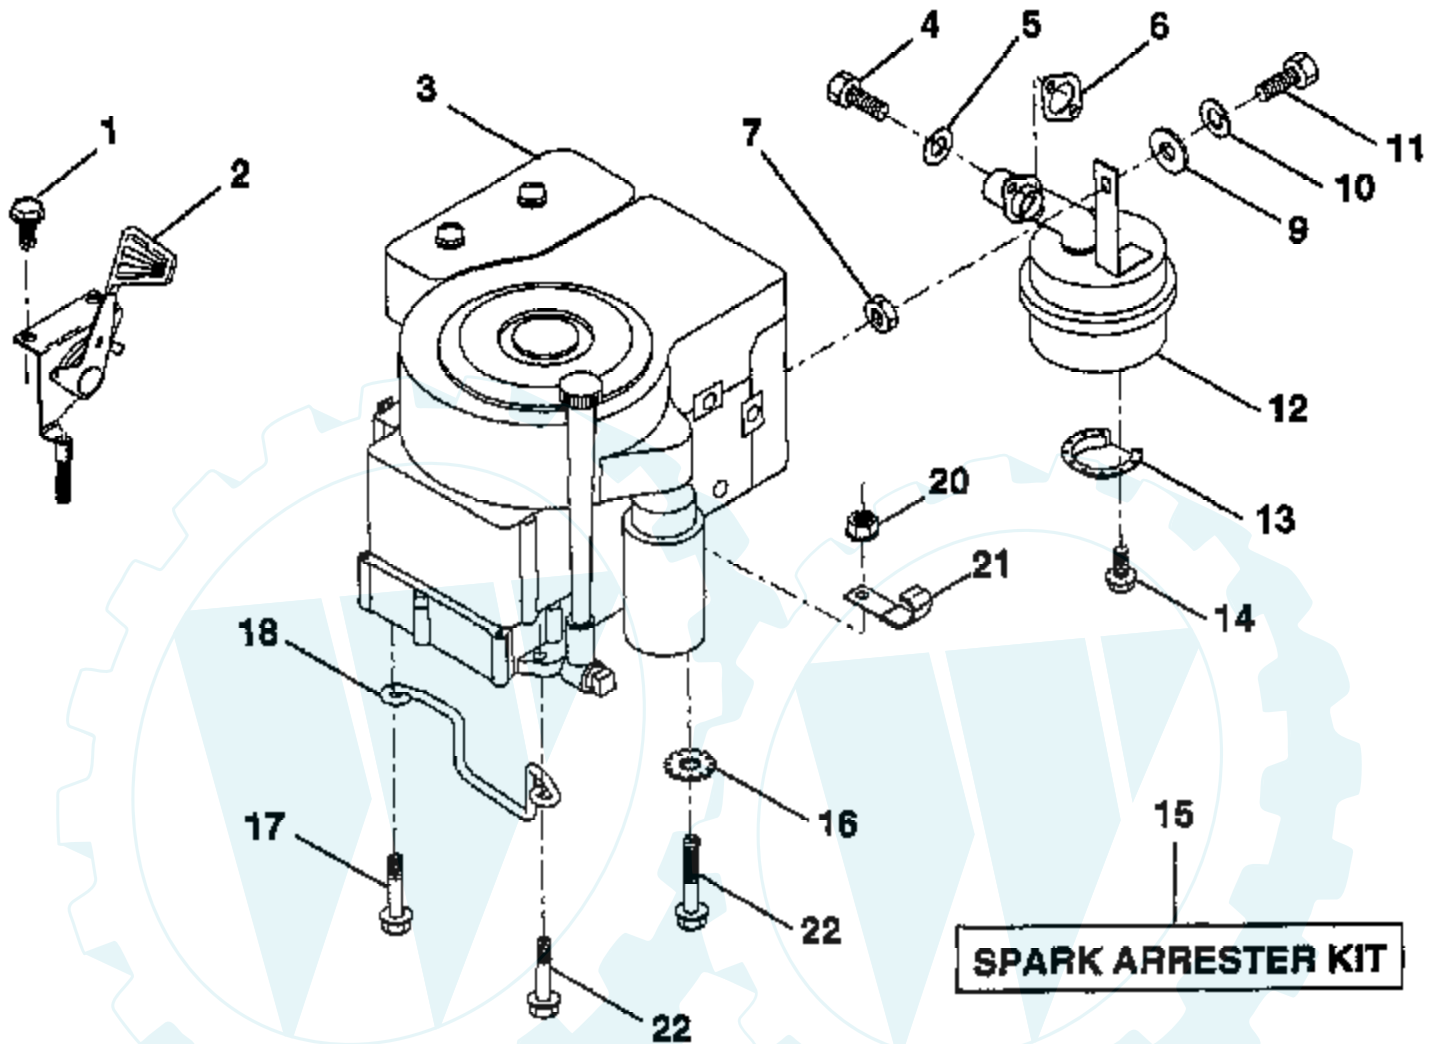

12 HP 36" LAWN RIDER - - MODEL NUMBER CT1236D

ELECTRICAL

Ref #	Part Number	Qty	Description
1	73510400		NUT
2	108423X		CABLE ASM.
3	121265X		SUB= 123899X
4	17211008		SCREW
5	108236X		BRACKET LT
6	104445X		SWITCH-INTER. GT
7	109553X		SWITCH INTERLOCKT
8	17021008		SCREW
9	122147X		KEY
10	123620X		SUB= 141226
11	124211X		NUT IGNITION
12	4406R		SUB= STD365402
13	124083X		COVER IGNITION SW
14	7192J		WIRE TIE
15	121305X		SWITCH SEAT
16	73510500		NUT
17	108824X		FUSE HYT
18	128353		CABLE ASSY
19	132222		SUB= 532132222
20	73350400		NUT
21	10090400		SUB= 10040400
22	74780408		BOLT
23	11050400		LOCKWASHER
24	131563		SUB= 154336
25	109081X		SUB= 146154
26	74760412		BOLT LT
27	19091016		WASHER
28	10040400		LOCKWASHER
29	121264X		"CAP,BATTERY "
30	73220400		SUB= 50675
31	7662J		SUB= 4152J
32	127441X		SUB= 136850
33	110712X		SWITCH LT

12 HP 36" LAWN RIDER - - MODEL NUMBER CT1236D

ENGINE / THROTTLE

* STANDARD HARDWARE - - PURCHASE LOCALLY
NOTE: All component dimensions given in U.S. inches
1 inch = 25.4 mm

Ref #	Part Number	Qty	Description
1	17720408		SCREW
2	132521		THROTTLE CONTROL
3			REFER TO IMAGE
4	71070512		SCREW
5	10040500		LOCKWASHER
6	125593X		SUB= 272293
7	73220500		NUT.HEX.5/16-18
9	19101216		WASHER
10	10040400		LOCKWASHER
11	74780412		SUB= 74780414
12	124097X		MUFFLER
13	101326L		DEFLECTOR.222573
14	17030808		SUB= 17030814
15	121851X		SUB= 532137180
16	11050600		LOCKWASHER
17	17490624		SCREW LT
18	126636X		"KEEPER,DR BELT GR"
20	73510600		NUT
21	2751R		CLIP T
22	17490632		SCREW LT