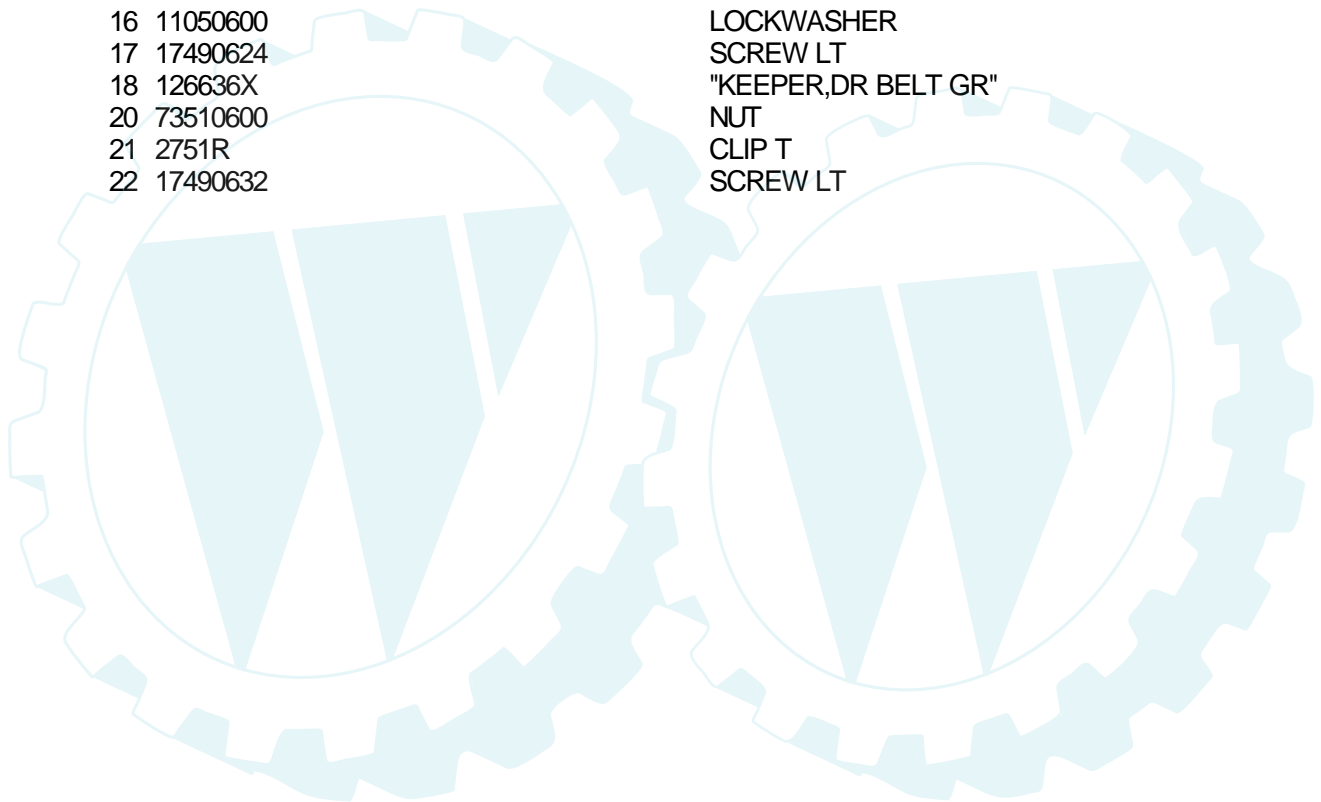

12 HP 36" LAWN RIDER - - MODEL NUMBER CT1236D

ELECTRICAL

Ref #	Part Number	Qty	Description
1	73510400		NUT
2	108423X		CABLE ASM.
3	121265X		SUB= 123899X
4	17211008		SCREW
5	108236X		BRACKET LT
6	104445X		SWITCH-INTER. GT
7	109553X		SWITCH INTERLOCKT
8	17021008		SCREW
9	122147X		KEY
10	123620X		SUB= 141226
11	124211X		NUT IGNITION
12	4406R		SUB= STD365402
13	124083X		COVER IGNITION SW
14	7192J		WIRE TIE
15	121305X		SWITCH SEAT
16	73510500		NUT
17	108824X		FUSE HYT
18	128353		CABLE ASSY
19	132222		SUB= 532132222
20	73350400		NUT
21	10090400		SUB= 10040400
22	74780408		BOLT
23	11050400		LOCKWASHER
24	131563		SUB= 154336
25	109081X		SUB= 146154
26	74760412		BOLT LT
27	19091016		WASHER
28	10040400		LOCKWASHER
29	121264X		"CAP,BATTERY "
30	73220400		SUB= 50675
31	7662J		SUB= 4152J
32	127441X		SUB= 136850
33	110712X		SWITCH LT

12 HP 36" LAWN RIDER - - MODEL NUMBER CT1236D

ENGINE / THROTTLE

* STANDARD HARDWARE - - PURCHASE LOCALLY
NOTE: All component dimensions given in U.S. inches
1 inch = 25.4 mm

Ref #	Part Number	Qty	Description
1	17720408		SCREW
2	132521		THROTTLE CONTROL
3			REFER TO IMAGE
4	71070512		SCREW
5	10040500		LOCKWASHER
6	125593X		SUB= 272293
7	73220500		NUT.HEX.5/16-18
9	19101216		WASHER
10	10040400		LOCKWASHER
11	74780412		SUB= 74780414
12	124097X		MUFFLER
13	101326L		DEFLECTOR.222573
14	17030808		SUB= 17030814
15	121851X		SUB= 532137180
16	11050600		LOCKWASHER
17	17490624		SCREW LT
18	126636X		"KEEPER,DR BELT GR"
20	73510600		NUT
21	2751R		CLIP T
22	17490632		SCREW LT

Ref #	Part Number	Qty	Description
60	786081		CHAIN, ROLLER
61	786082		SPROCKET 9T
62	786123		SPROCKET 18T (REV)
64	792074		PLUG, THRDED, 9/16-18
65	780109		WASHER, THRUST
66	786067		SPACER
67	792085		SCREW FLNG HEX 1/4-20 X 2-1/4
68	786086		BRKT BRAKE LEVER
69	780051		WASHER THRUST
70	786118		SPACER
71	788069		SEAL SQUARE CUT
75	786116		DISK
76	780090		WASHER, THRUST
77	788075		RING, RETAINING
90	788067B		GREASE BENTONITE, 32 OZ.