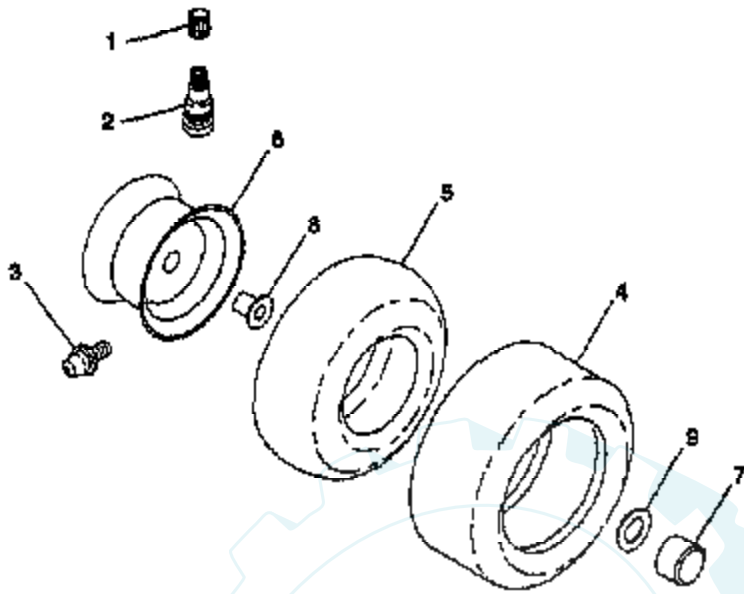

WHEELS

12 HP 36" LAWN RIDER - - MODEL NUMBER CT1236D

Ref #	Part Number	Qty	Description
1	59192		VALVE CAP
2	65139		VALVE STEM LT
3	278H		FITTING LT
4	129257		SUB= 123410X
	129258		SUB= 128850
5	59904		TUBE.5.3/4.5/6
	8134H		TUBE.16X6.5/7.5-8
6	122394X311		SUB= 137237X427
	123412X311		SUB= 123412X427
7	104757X		HUB CAP
8	9040H		"FLANGE, BEARING"
9	121748X		WASHER