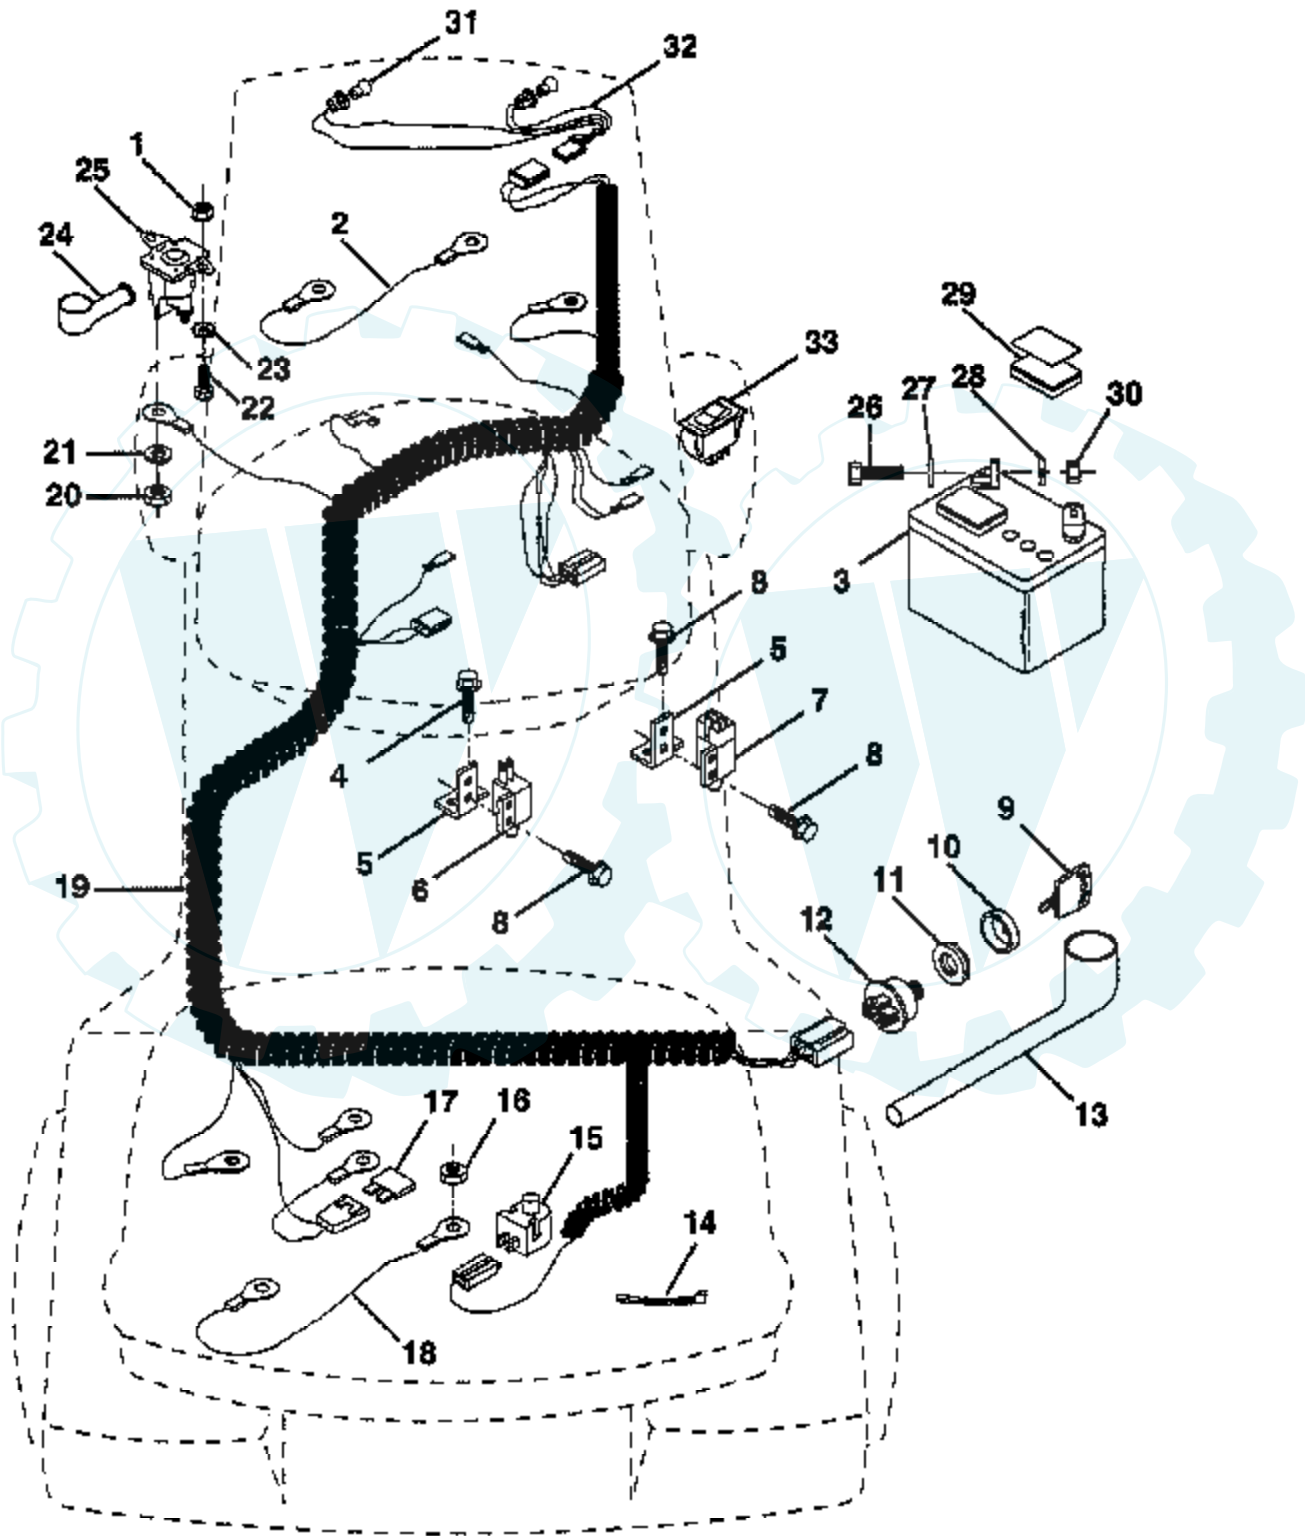

12 HP 36" LAWN RIDER - - MODEL NUMBER CT1236D

ELECTRICAL

Ref #	Part Number	Qty	Description
1	73510400		NUT
2	108423X		CABLE ASM.
3	121265X		SUB= 123899X
4	17211008		SCREW
5	108236X		BRACKET LT
6	104445X		SWITCH-INTER. GT
7	109553X		SWITCH INTERLOCKT
8	17021008		SCREW
9	122147X		KEY
10	123620X		SUB= 141226
11	124211X		NUT IGNITION
12	4406R		SUB= STD365402
13	124083X		COVER IGNITION SW
14	7192J		WIRE TIE
15	121305X		SWITCH SEAT
16	73510500		NUT
17	108824X		FUSE HYT
18	128353		CABLE ASSY
19	132222		SUB= 532132222
20	73350400		NUT
21	10090400		SUB= 10040400
22	74780408		BOLT
23	11050400		LOCKWASHER
24	131563		SUB= 154336
25	109081X		SUB= 146154
26	74760412		BOLT LT
27	19091016		WASHER
28	10040400		LOCKWASHER
29	121264X		"CAP,BATTERY "
30	73220400		SUB= 50675
31	7662J		SUB= 4152J
32	127441X		SUB= 136850
33	110712X		SWITCH LT