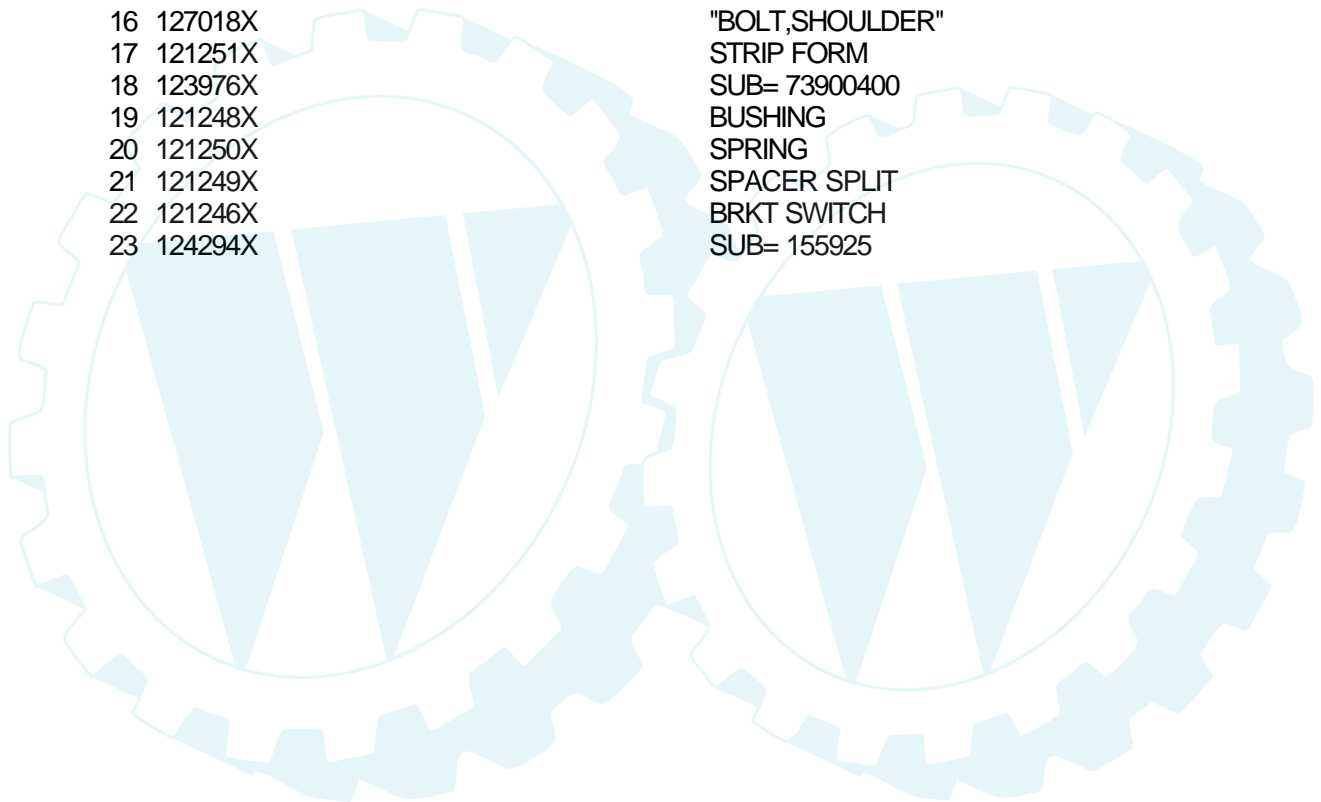

Ref #	Part Number	Qty	Description
1	72050411		SUB= 872050411
2	127423X		SUB= 140119
3	74641008		SUB= 71031008
4	73680500		SUB= 73690500
5	105529X		SUB= 139888
6	4171R		CLIP T
7	73951000		"NUT,KEPS"
8	74760612		SUB= 74780612
9	126656X		SUB= 140551
10	126471X		"CLIP,INSULATOR"
11	19131210		WASHER
12	73680600		SUB= 73690600
13	120068X		"KNOB 1/2"" YT"
15	19171912		WASHER
16	127018X		"BOLT,SHOULDER"
17	121251X		STRIP FORM
18	123976X		SUB= 73900400
19	121248X		BUSHING
20	121250X		SPRING
21	121249X		SPACER SPLIT
22	121246X		BRKT SWITCH
23	124294X		SUB= 155925