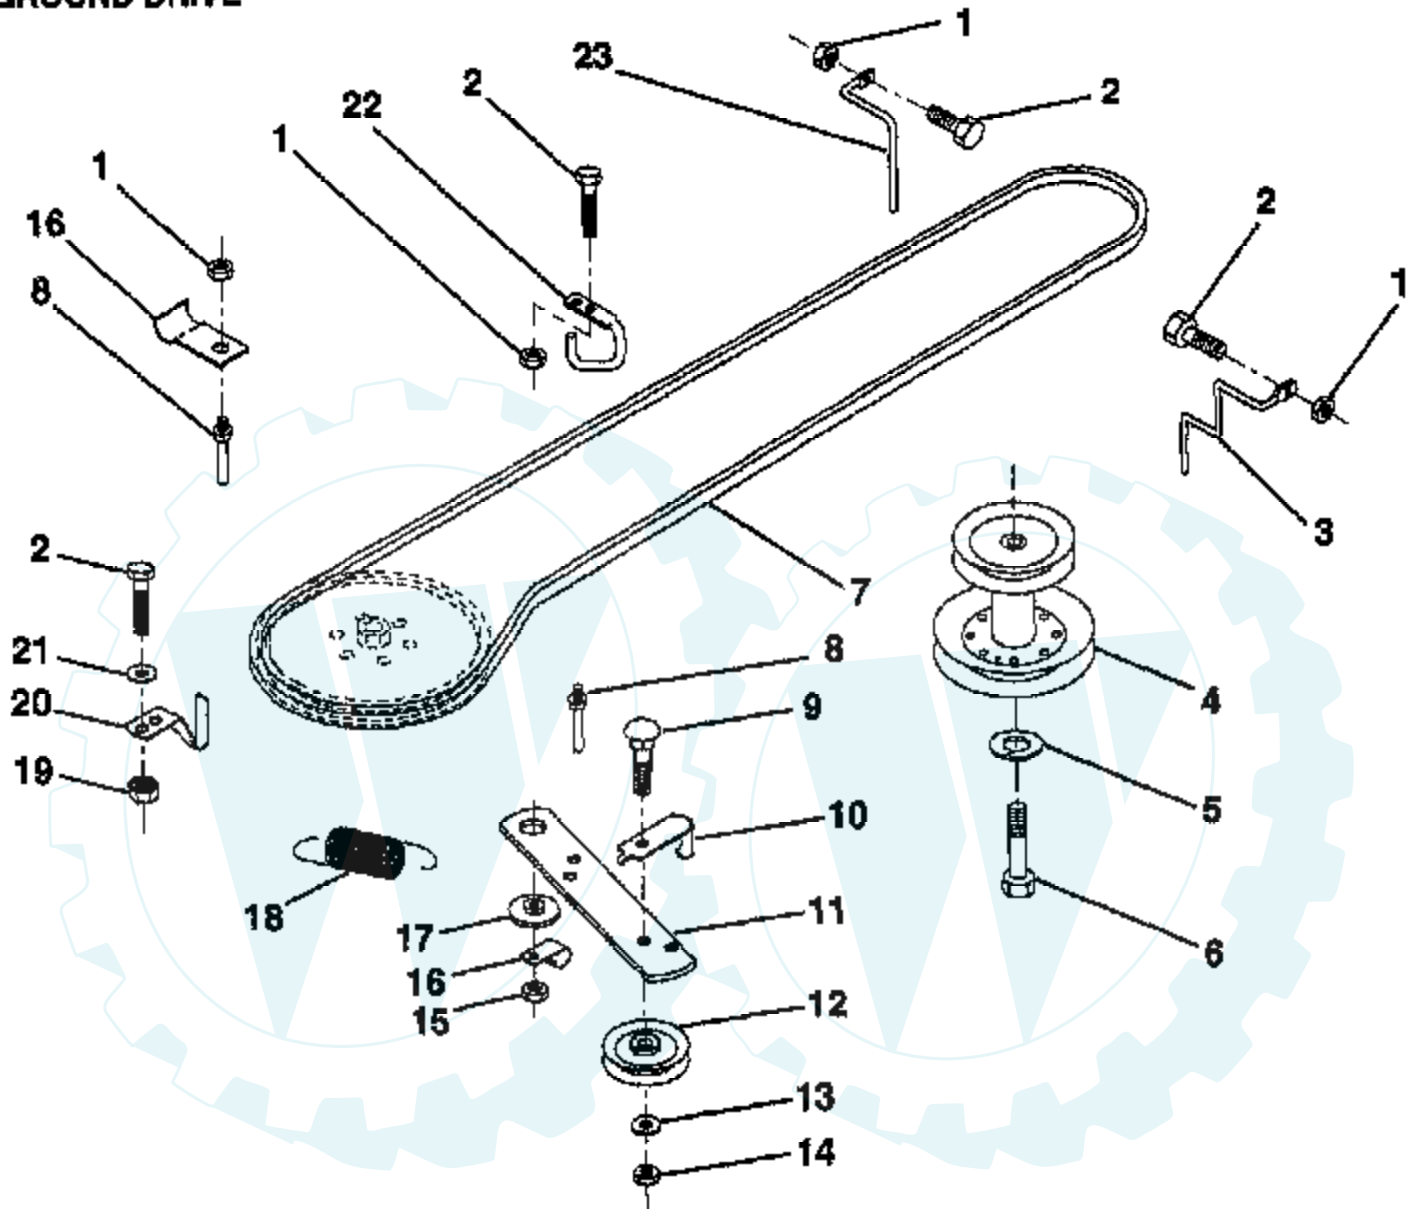

12 HP 36" LAWN RIDER - - MODEL NUMBER CT1236D

GROUND DRIVE

* STANDARD HARDWARE - - PURCHASE LOCALLY
NOTE: All component dimensions given in U.S. inches
1 Inch = 25.4 mm

Ref #	Part Number	Qty	Description
1	73680500		SUB= 73690500
2	74760512		BOLT
3	131205		SUB= 532131205
4	134828		SUB= 138029
5	10040700		LOCKWASHER
6	71170744		HEX BOLT
7	126520X		V BELT
8	123405X		"KEEPER,DRIVE BELT"
9	72140612		BOLT
10	123396X		"KEEP,IDLER DR BEL "
11	123395X		SUB= 140911
12	4859J		SUB= 123674X
13	19131316		WASHER
14	73930600		LOCKNUT
15	73680600		SUB= 73690600
16	126471X		"CLIP,INSULATOR"
17	122052X		SPACER RETAINER
18	131459		SUB= 532131459
19	73510500		NUT
20	123891X		"KEEPER,DR BELT "
21	19111016		WASHER
22	123404X		"KEEPER,FRA DR BEL "
23	131204		SUB= 532131204