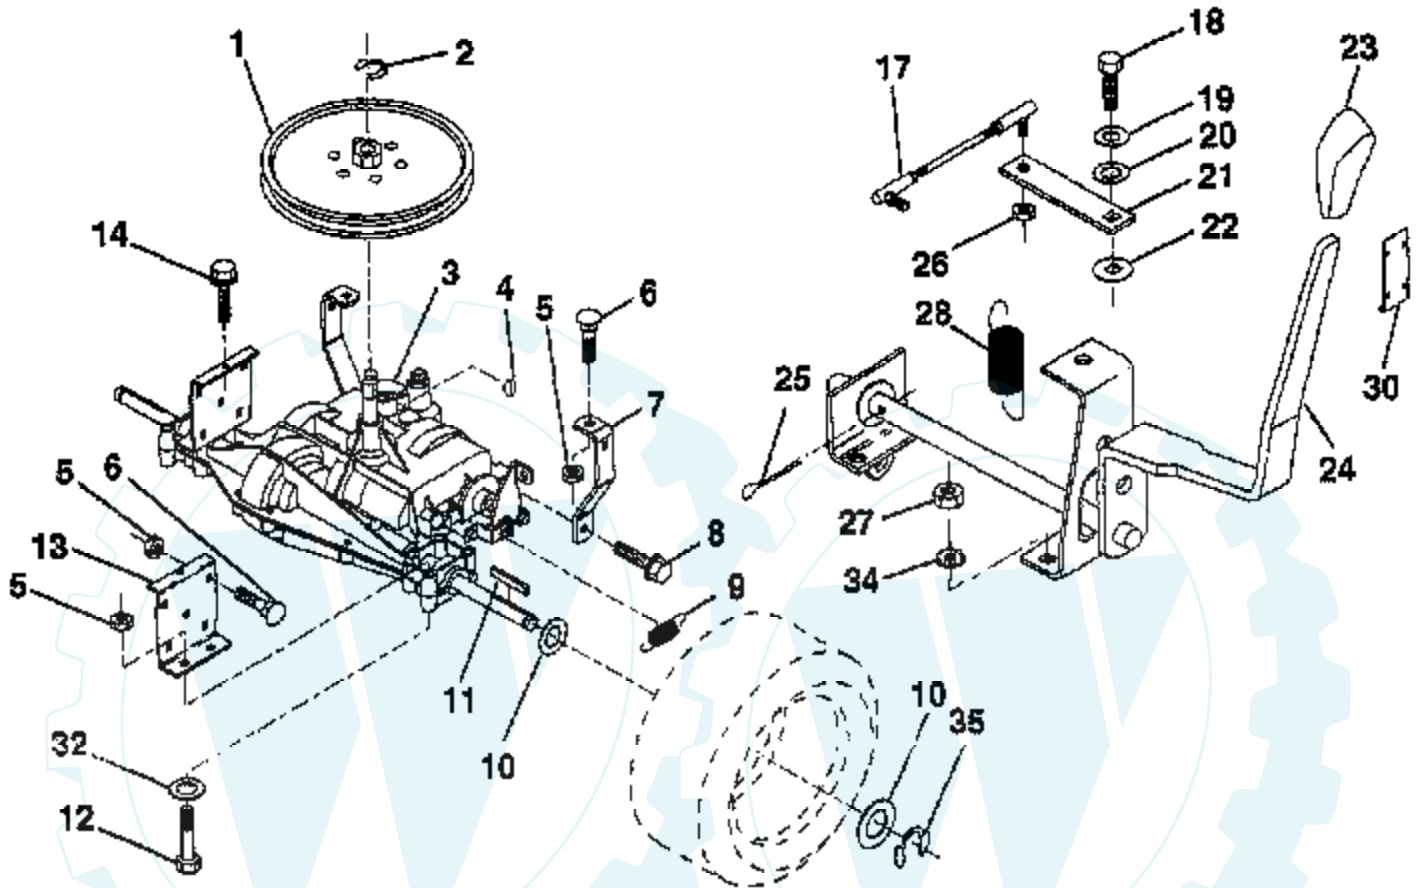

12 HP 36" LAWN RIDER - - MODEL NUMBER CT1236D

TRANSAXLE

* STANDARD HARDWARE -- PURCHASE LOCALLY

NOTE: All component dimensions given in U.S. Inches
1 Inch = 25.4 mm

Ref #	Part Number	Qty	Description
1	123385X		PULLEY
2	12000028		SUB= 2267J
3	127054		TRANSAXLE
4	2228M		SUB= 2228M1
5	73680500		SUB= 73690500
6	72140506		BOLT
7	123378X		"STRAP,TORQUE"
8	17490508		SCREW LT
9	110422X		SUB= 146682
10	121749X		WASHER
11	123583X		SQUARE KEY
12	74760540		BOLT
13	123377X		"BRKT,TRANSAXLE"
14	17490512		SCREW
16	12000001		E-RING LT
17	126293X		LINK SHIFT
18	71040412		SUB= 74550412
19	10040400		LOCKWASHER
20	19091210		WASHER LT
21	126292X		ARM SHIFT
22	105701X		WASH-SHFT PLT LT
23	122011X		"KNOB,SHT CONTROL"
24	128202		SUB= 532128202
25	76020416		PIN COTTER 1/8
26	73810500		NUT.LOCK.5/16-24
27	73510500		NUT
28	128085		"SPRING,EXT"
30	123692X		KNOB RETAINER
32	19111116		WASHER
34	11050500		LOCKWASHER.5/16.E
35	12000001		E-RING LT