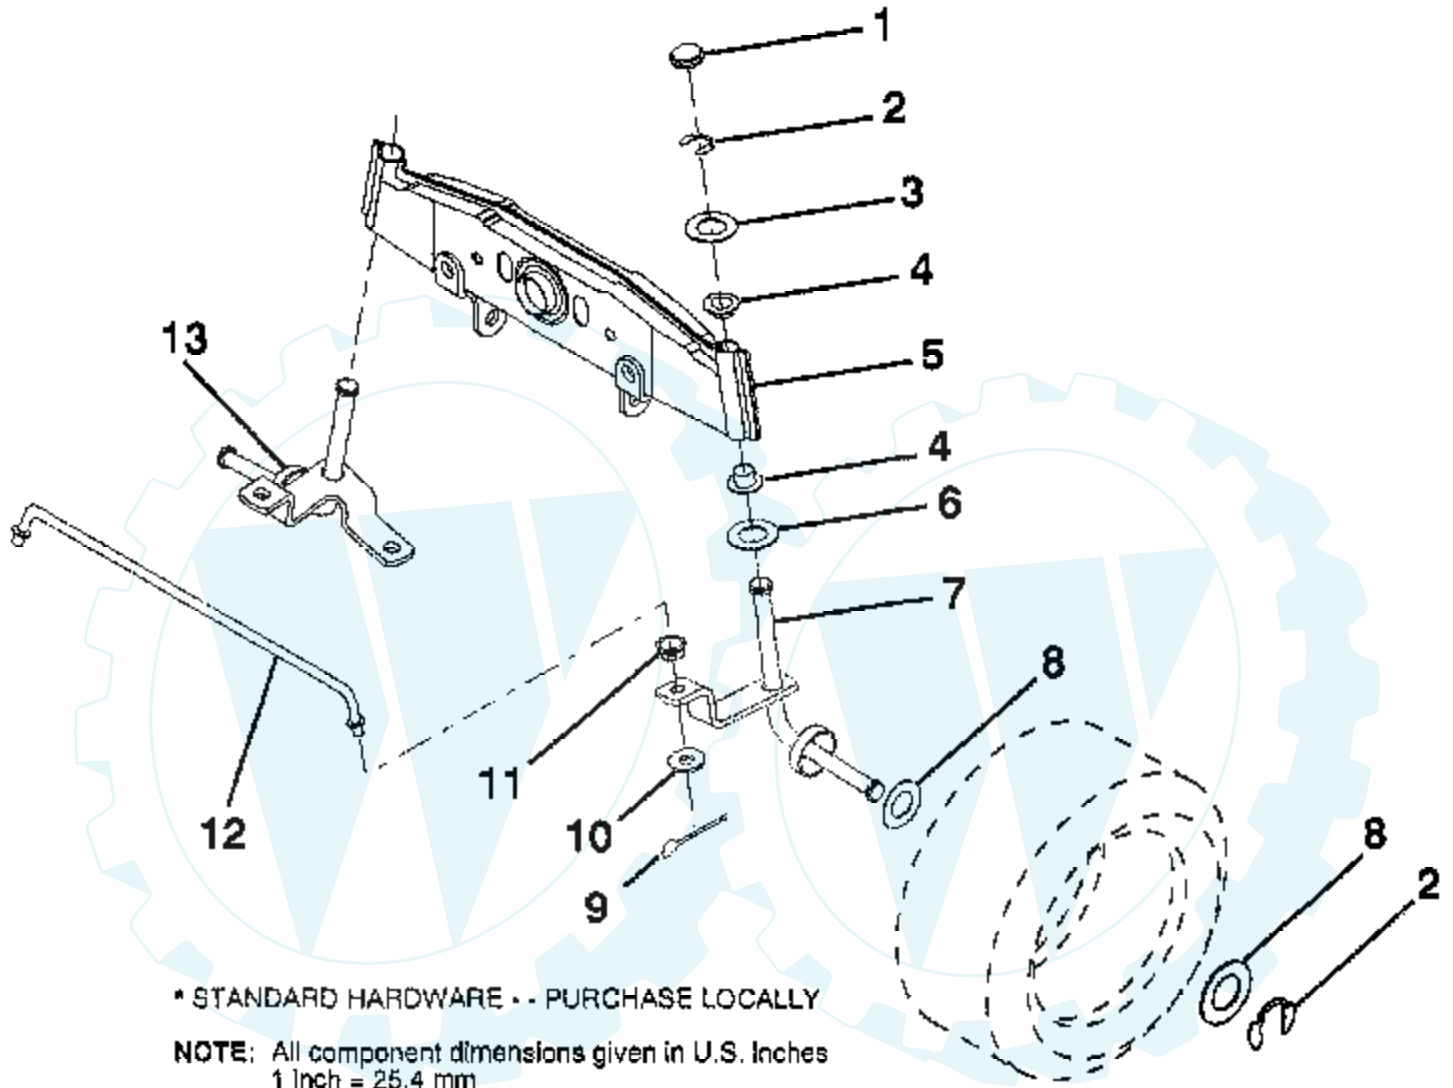

12 HP 36" LAWN RIDER -- MODEL NUMBER CT1236D

FRONT AXLE

Ref #	Part Number	Qty	Description
1	121232X		CAP
2	12000029		RING
3	121748X		WASHER
4	121922X		NYLINER
5	128543		"AXLE,FRT"
6	6266H		WASHER .T
7	121919X		SPINDLE RH
8	121749X		WASHER
9	76020412		COTTER PIN
10	19131316		WASHER
11	126847X		BUSHING.DRAGLINK
12	121924X		ROD TIE
13	121916X		SPINDLE LH