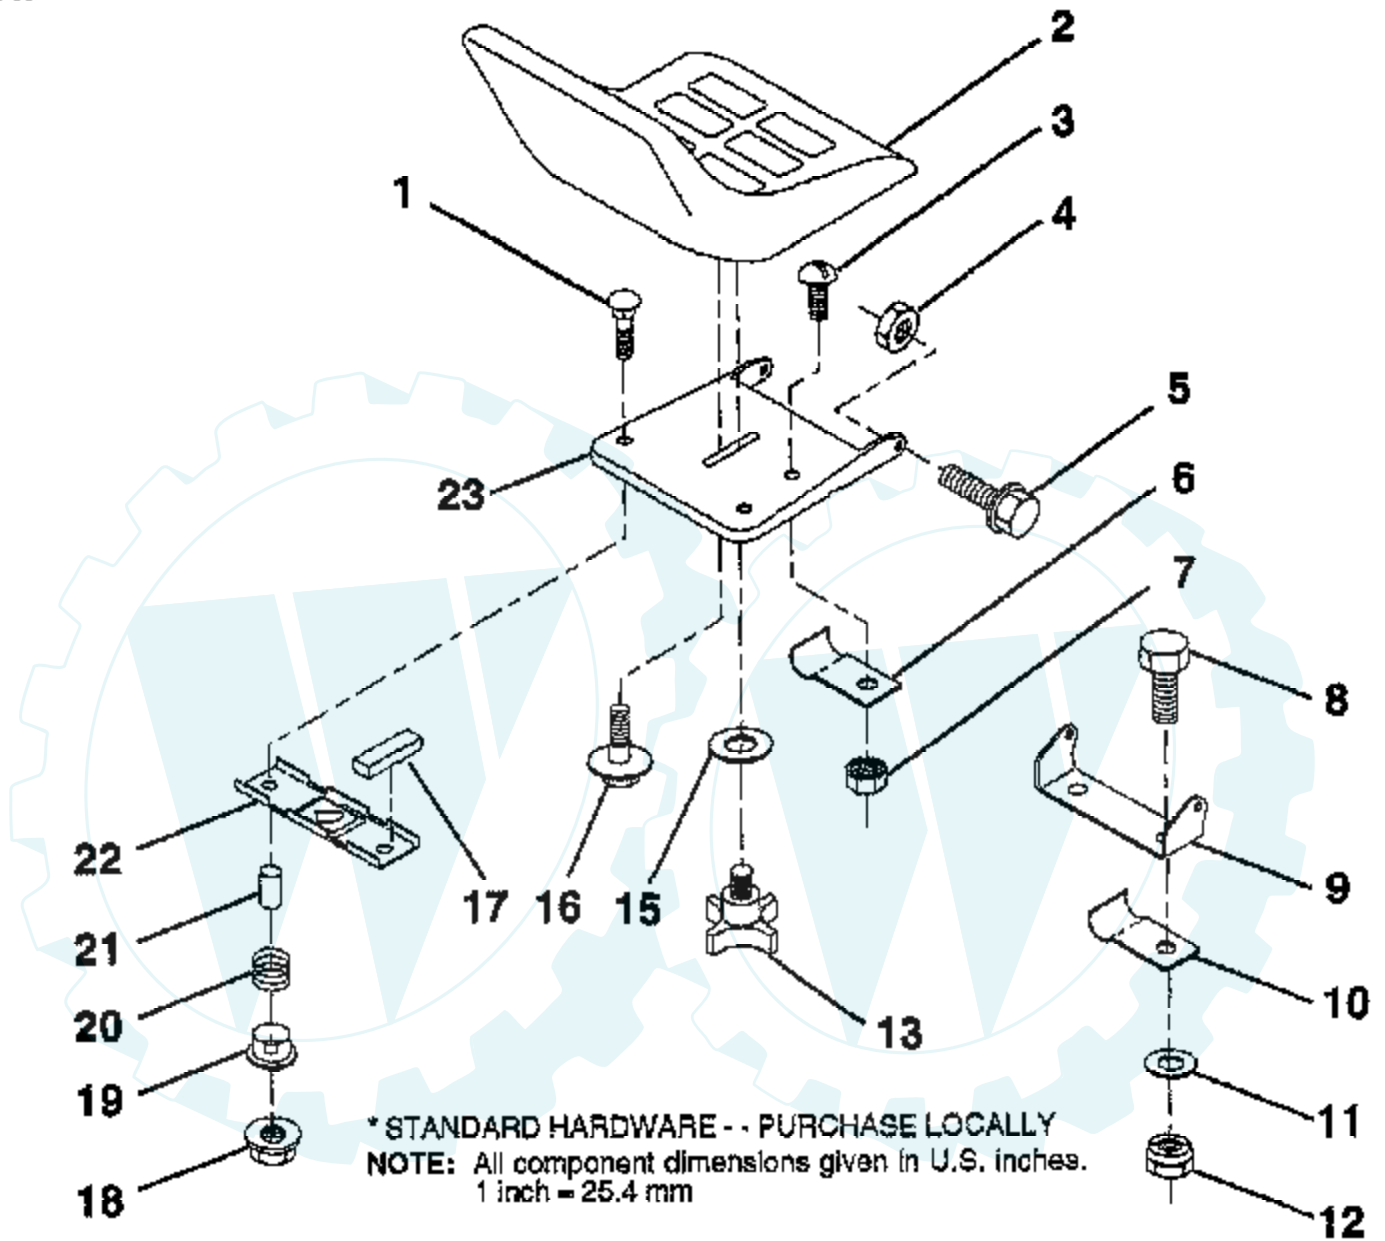

12 HP 36" LAWN RIDER - - MODEL NUMBER CT1236D

SEAT

Ref #	Part Number	Qty	Description
1	72050411		SUB= 872050411
2	127423X		SUB= 140119
3	74641008		SUB= 71031008
4	73680500		SUB= 73690500
5	105529X		SUB= 139888
6	4171R		CLIP T
7	73951000		"NUT,KEPS"
8	74760612		SUB= 74780612
9	126656X		SUB= 140551
10	126471X		"CLIP,INSULATOR"
11	19131210		WASHER
12	73680600		SUB= 73690600
13	120068X		"KNOB 1/2"" YT"
15	19171912		WASHER
16	127018X		"BOLT,SHOULDER"
17	121251X		STRIP FORM
18	123976X		SUB= 73900400
19	121248X		BUSHING
20	121250X		SPRING
21	121249X		SPACER SPLIT
22	121246X		BRKT SWITCH
23	124294X		SUB= 155925