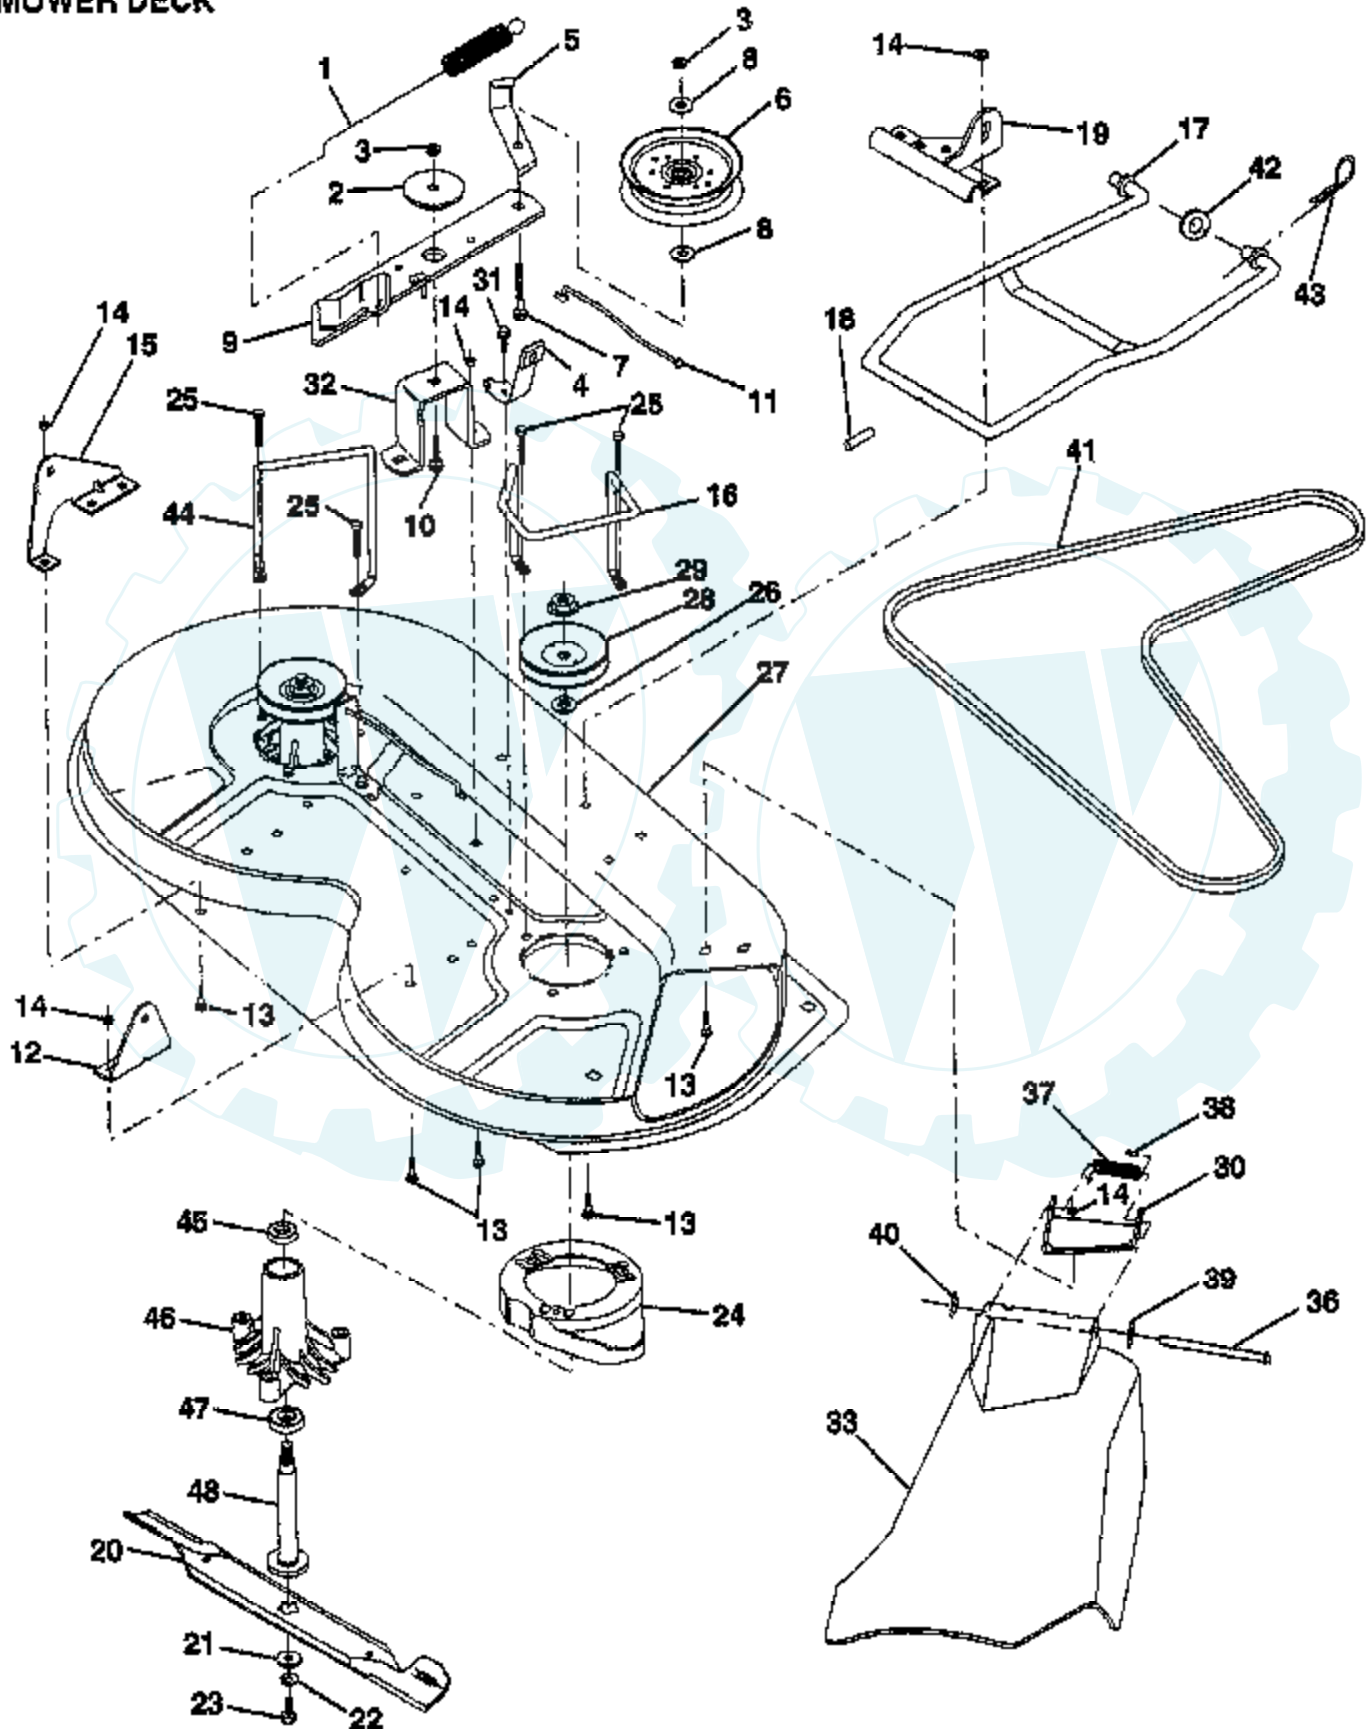

12 HP 36" LAWN RIDER - - MODEL NUMBER CT1236D

MOWER DECK

Ref #	Part Number	Qty	Description
1	127743		SUB= 140064
2	122052X		SPACER RETAINER
3	73680600		SUB= 73690600
4	130840		BRAKE ASM
5	131251		IDLER BELT GUIDE
6	121316X		PULLEY IDLER
7	72110616		BOLT
8	19131410		WASHER
9	127744		SUB= 140092
10	72110608		BOLT D
11	130841		BRAKE ROD
12	127356		"BRKT,LIFT REAR"
13	72140505		BOLT
14	73680500		SUB= 73690500
15	127357		"BRKT,LIFT REAR LH"
16	130837		SUB= 153298
17	128508		MOWER LINK STAB
18	128511		"PIN,GROOVE"
19	127380		"BRKT,LINK STABILI"
20	127841		SUB= 138496
21	129962		WASHER BLADE
22	10030600		SUB= 10040600
23	850857		BLADE BOLT
24	128961		SUB= 140329
25	78158		SUB= 17580520
26	129963		WASHER
27	129983		SUB= 156600
28	129207		SUB= 153531
29	73040900		SUB= 139729
30	126361X		SUB= 532136631
31	17490508		SCREW LT
32	122051X		"SUPT,IDLER ARM"
33	131560		SUB= 532131560
36	121980X		HINGE ROD
37	123713X		SPRING TORSION
38	105304X		CAP-SLEEVE LT
39	19111016		WASHER
40	110452X		NUT PUSH M
41	131264		V-BELT.PRIM.78.5.
42	19171616		WASHER
43	3146R		RETAINER.SPRING
44	130836		SUB= 140608
45	110485X		BEARING
46	130794		MANDREL ASM
47	129895		BEARING.BALL
48	128285		SUB= 137646