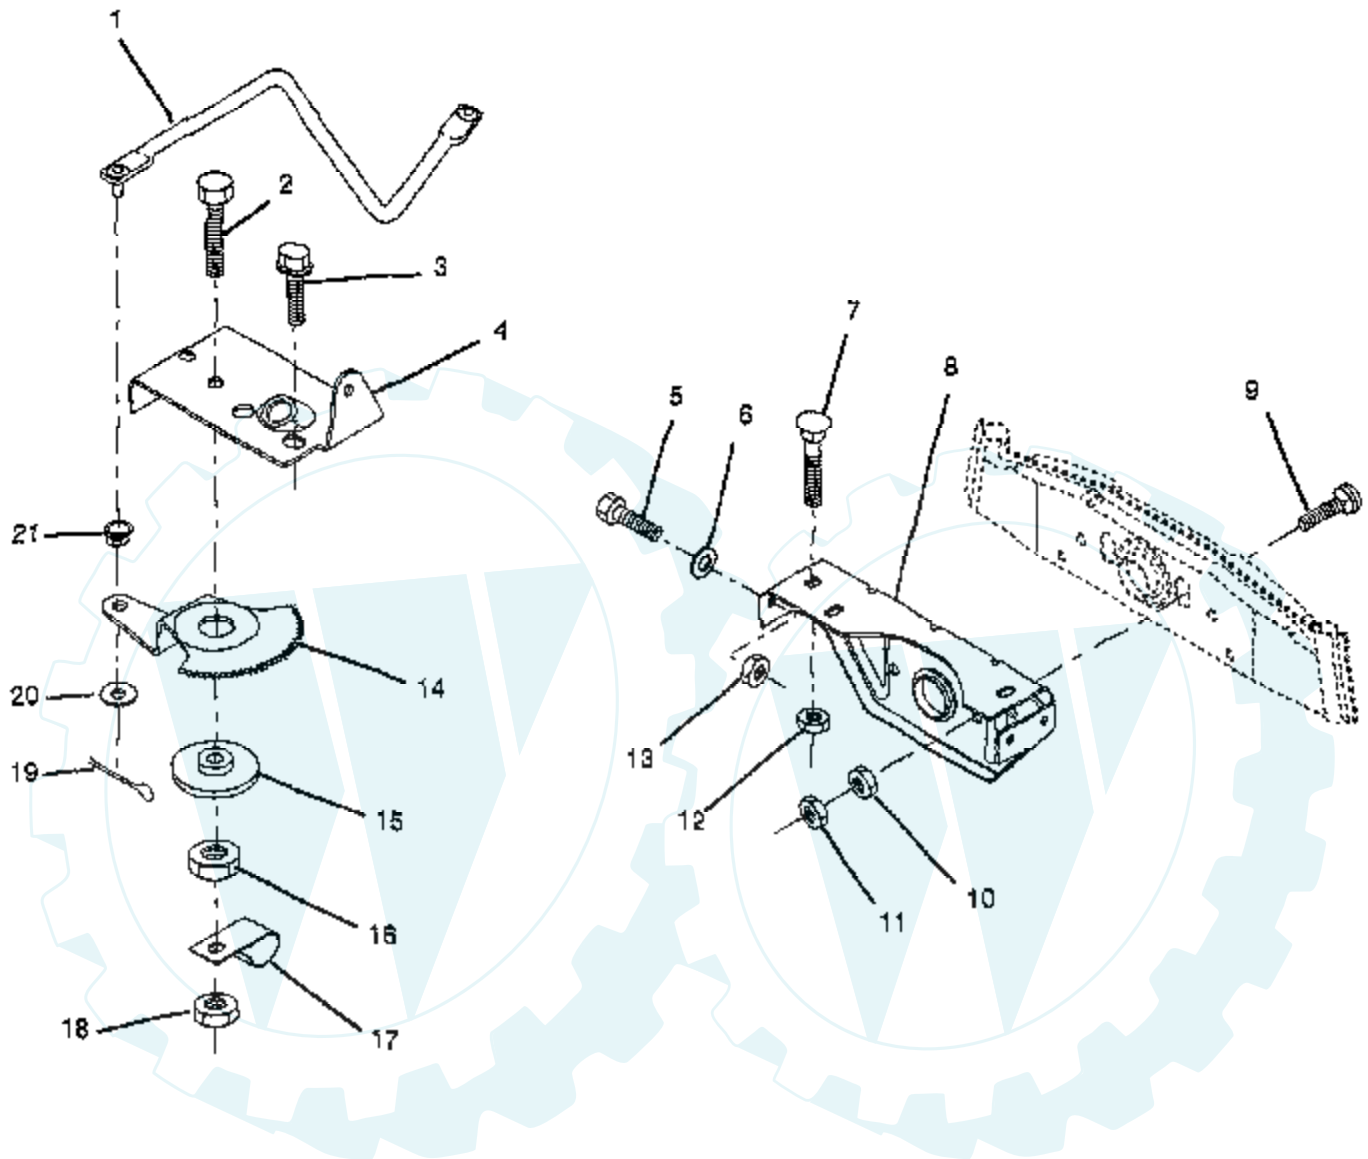

12 HP 36" LAWN RIDER - - MODEL NUMBER CT1236B SECTOR GEAR / AXLE SUPPORT

Ref #	Part Number	Qty	Description
1	124093X		SUB= 132566
2	74780828		"BOLT,HEX"
3	17490508		SCREW LT
4	121925X		"PLATE,STR SUPT"
5	74760512		BOLT
6	19111416		WASHER
7	72110606		BOLT
8	121912X		"SUPT,FRT AXLE"
9	72140622		BOLT
10	73220600		NUT.HEX.3/8-16UNC
11	73930600		LOCKNUT
12	73680600		SUB= 73690600
13	73680500		SUB= 73690500
14	121926X		GEAR SECTOR
15	121927X		BUSHING
16	73030800		NUT
17	126472X		CLIP INSULATOR
18	73680800		NUT LTV
19	76020412		COTTER PIN
20	19131316		WASHER
21	126847X		BUSHING.DRAGLINK