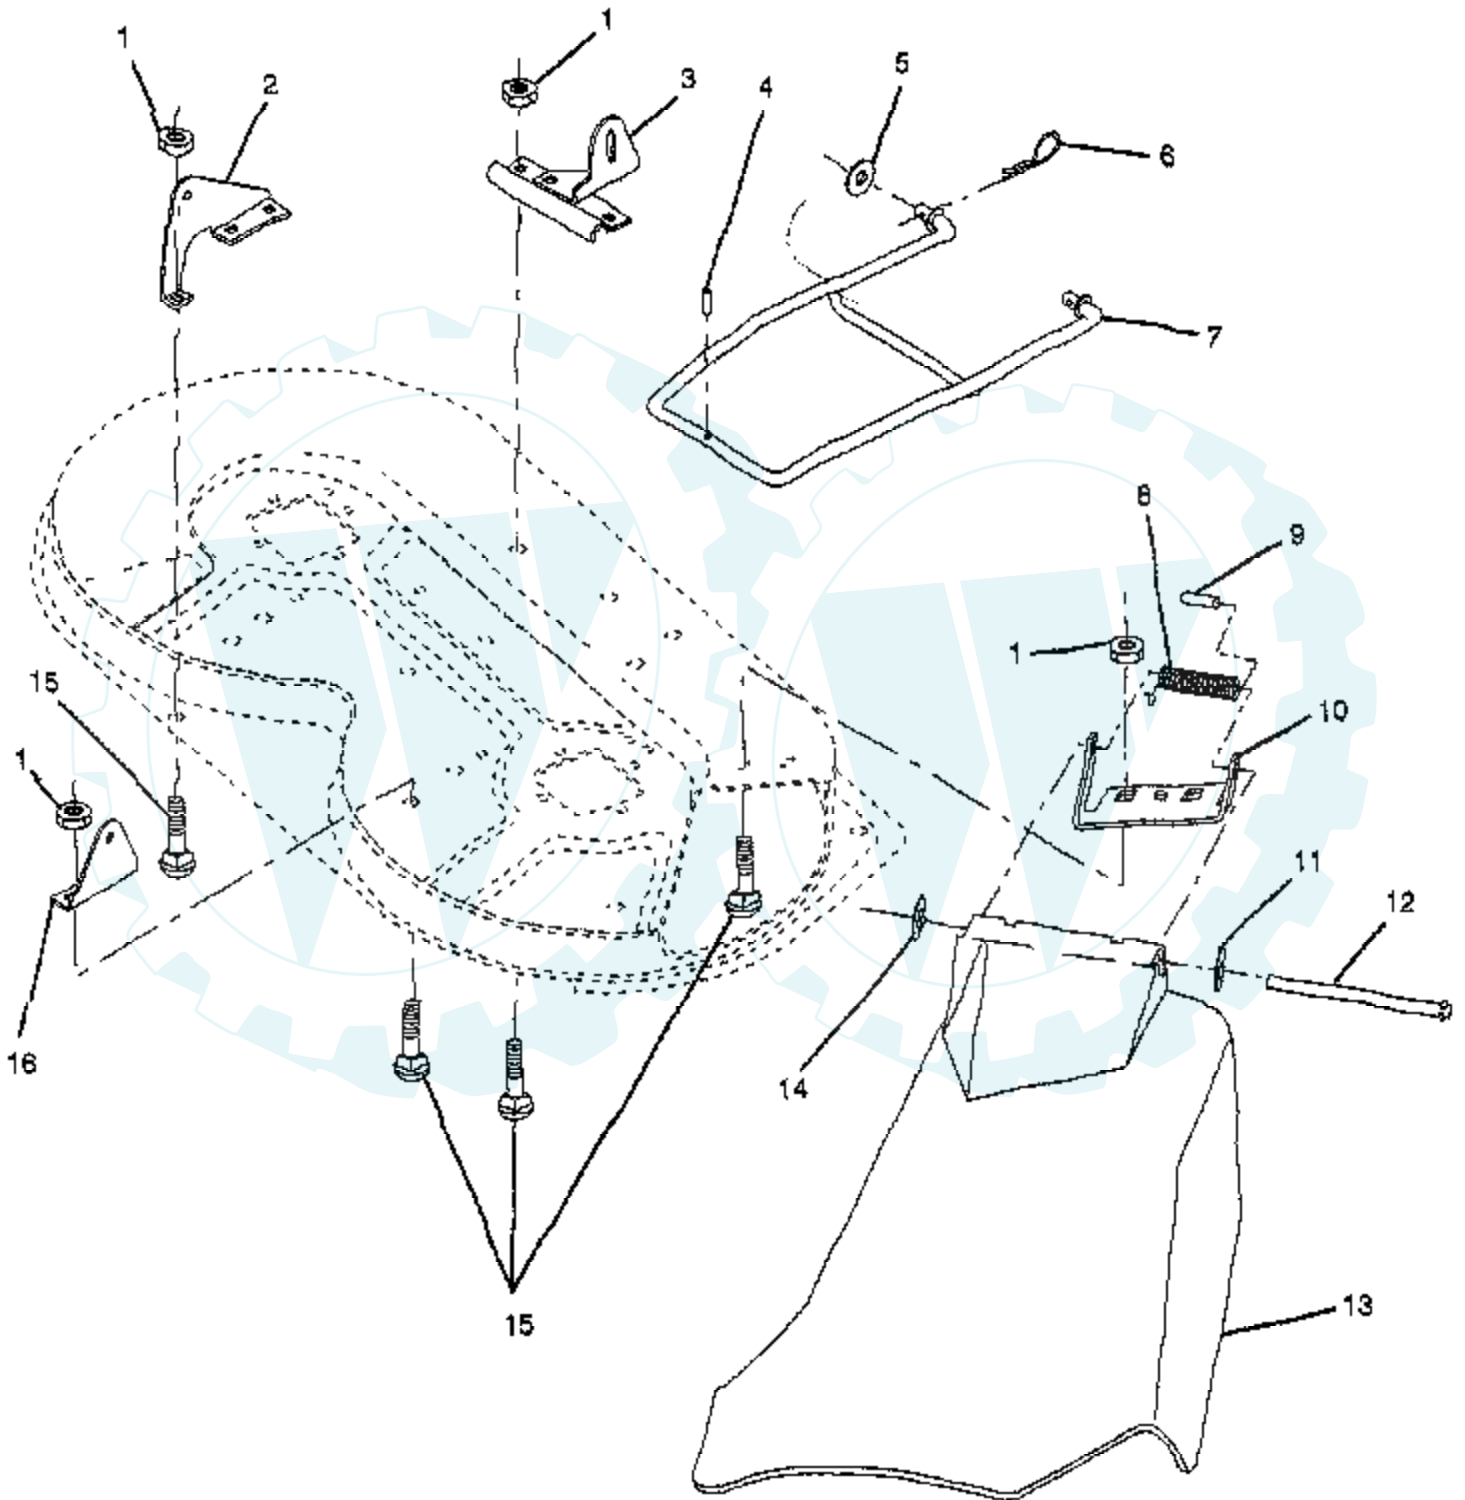

12 HP 36" LAWN RIDER - - MODEL NUMBER CT1236B

MOWER DECK

Ref #	Part Number	Qty	Description
1	73680500		SUB= 73690500
2	127357		"BRKT,LIFT REAR LH"
3	127380		"BRKT,LINK STABILI"
4	128511		"PIN,GROOVE"
5	19171713		SUB= 146537
6	3146R		RETAINER.SPRING
7	128508		MOWER LINK STAB
8	123713X		SPRING TORSION
9	105304X		CAP-SLEEVE LT
10	126361X		SUB= 532136631
11	19111016		WASHER
12	121980X		HINGE ROD
13	131560		SUB= 532131560
14	110452X		NUT PUSH M
15	72140505		BOLT
16	127356		"BRKT,LIFT REAR"
	3713J		DECAL INSTRUCTION CAUTION
	121343X		DECAL WARING