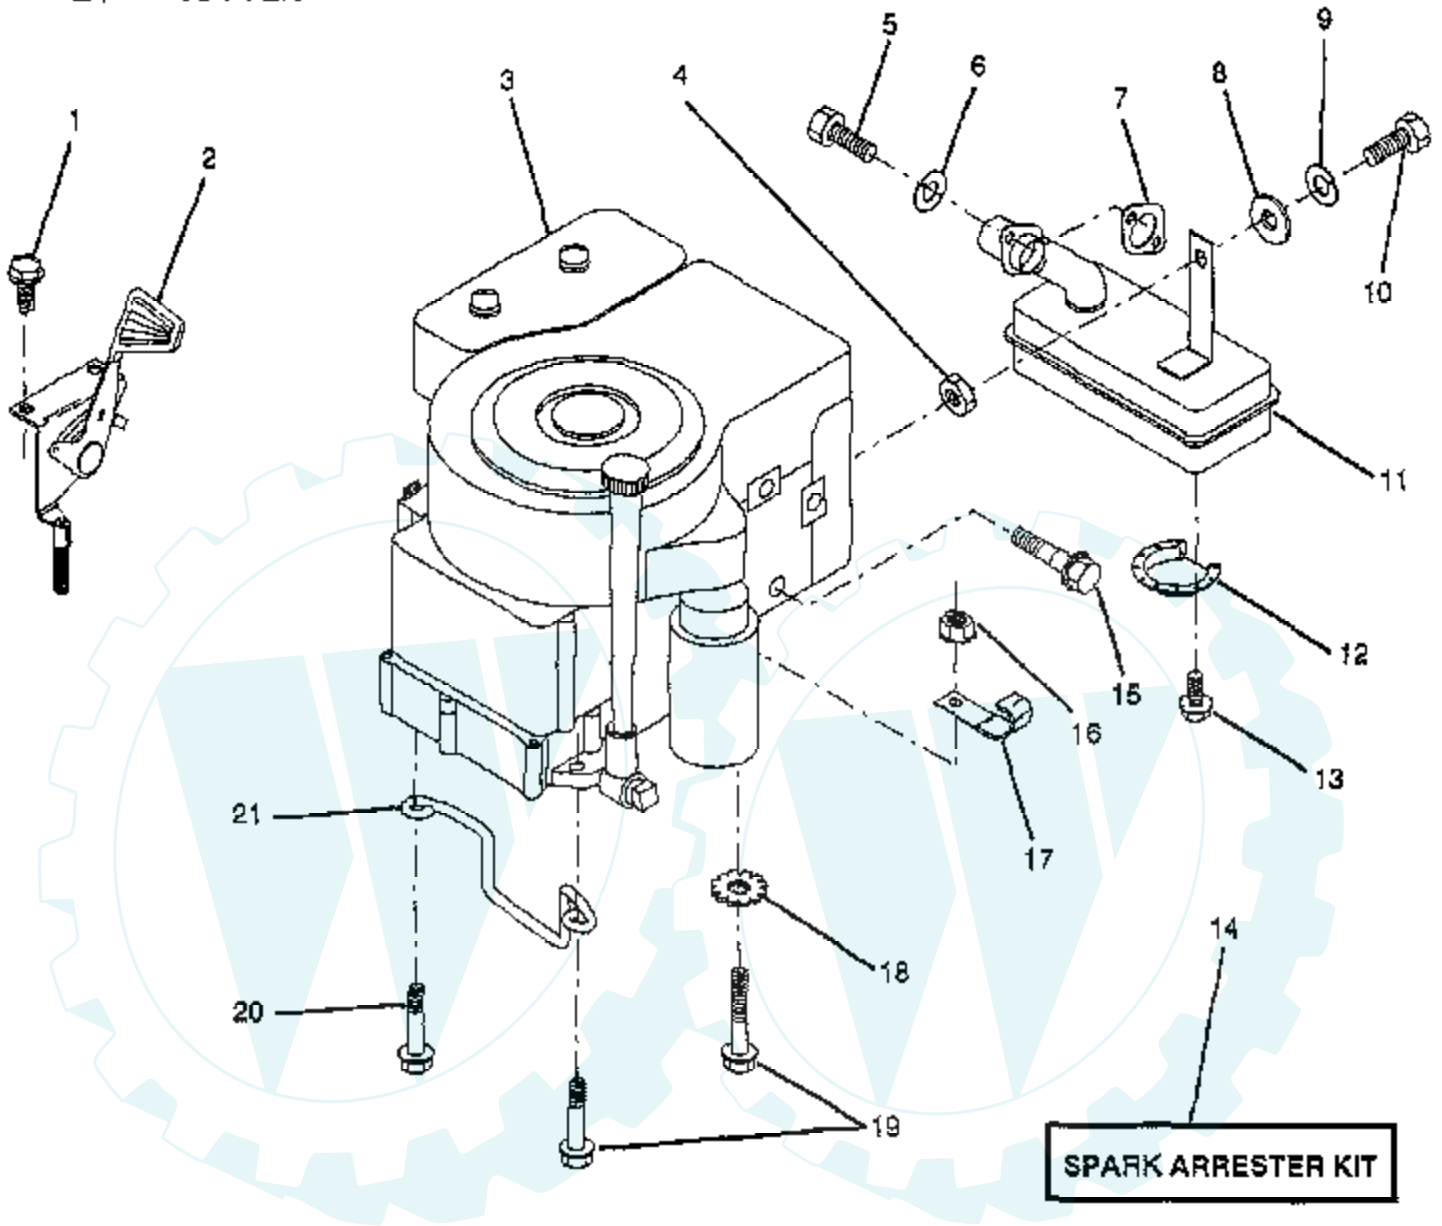

12 HP 36" LAWN RIDER - - MODEL NUMBER CT1236B ENGINE / THROTTLE

Ref #	Part Number	Qty	Description
1	17720408		SCREW
2	122014X		SUB= 132752
3	124136X		ENGINE BRIGGS AND STRATTON
4	73220500		NUT.HEX.5/16-18
5	71070512		SCREW
6	10040500		LOCKWASHER
7	125593X		SUB= 272293
8	19101216		WASHER
9	10040400		LOCKWASHER
10	74760416		BOLT
11	124097X		MUFFLER
12	101326L		DEFLECTOR.222573
13	17030808		SUB= 17030814
14	121851X		SUB= 532137180
15	121094X		BOLT T
16	73510600		NUT
17	2751R		CLIP T
18	11050600		LOCKWASHER
19	17490632		SCREW LT
20	17490624		SCREW LT
21	126636X		"KEEPER,DR BELT GR"
	120601X		DECAL.ENG.271967