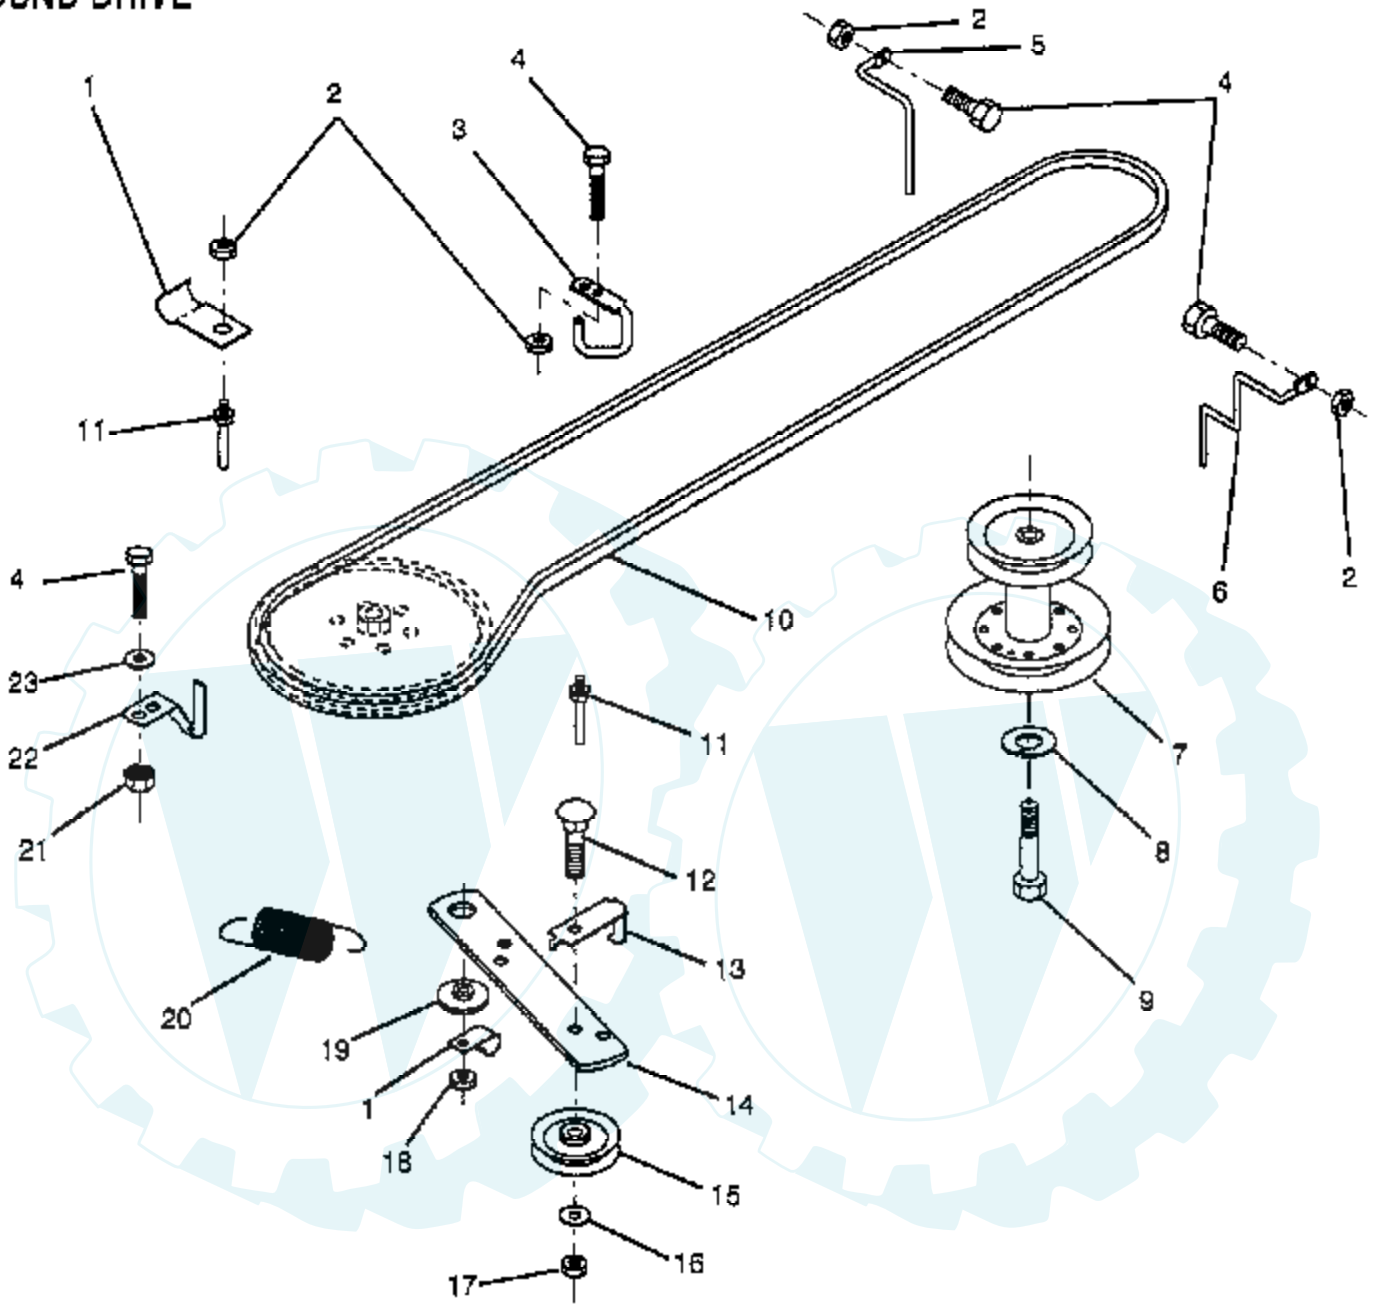

12 HP 36" LAWN RIDER - - MODEL NUMBER CT1236B

GROUND DRIVE

Ref #	Part Number	Qty	Description
1	126471X		"CLIP,INSULATOR"
2	73680500		SUB= 73690500
3	123404X		"KEEPER,FRA DR BEL "
4	74760512		BOLT
5	123448X		KEEPER ENG BEL LH
6	123402X		KEEPER ENG DR RH
7	131004		SUB= 135893
8	10040700		LOCKWASHER
9	71130720		BOLT
10	124525X		BELT
11	123405X		"KEEPER,DRIVE BELT"
12	72140612		BOLT
13	123396X		"KEEP,IDLER DR BEL "
14	123395X		SUB= 140911
15	123674X		PULLEY.IDLER.FLAT
16	19131316		WASHER
17	73930600		LOCKNUT
18	73680600		SUB= 73690600
19	122052X		SPACER RETAINER
20	131459		SUB= 532131459
21	73510500		NUT
22	123891X		"KEEPER,DR BELT "
23	19111016		WASHER