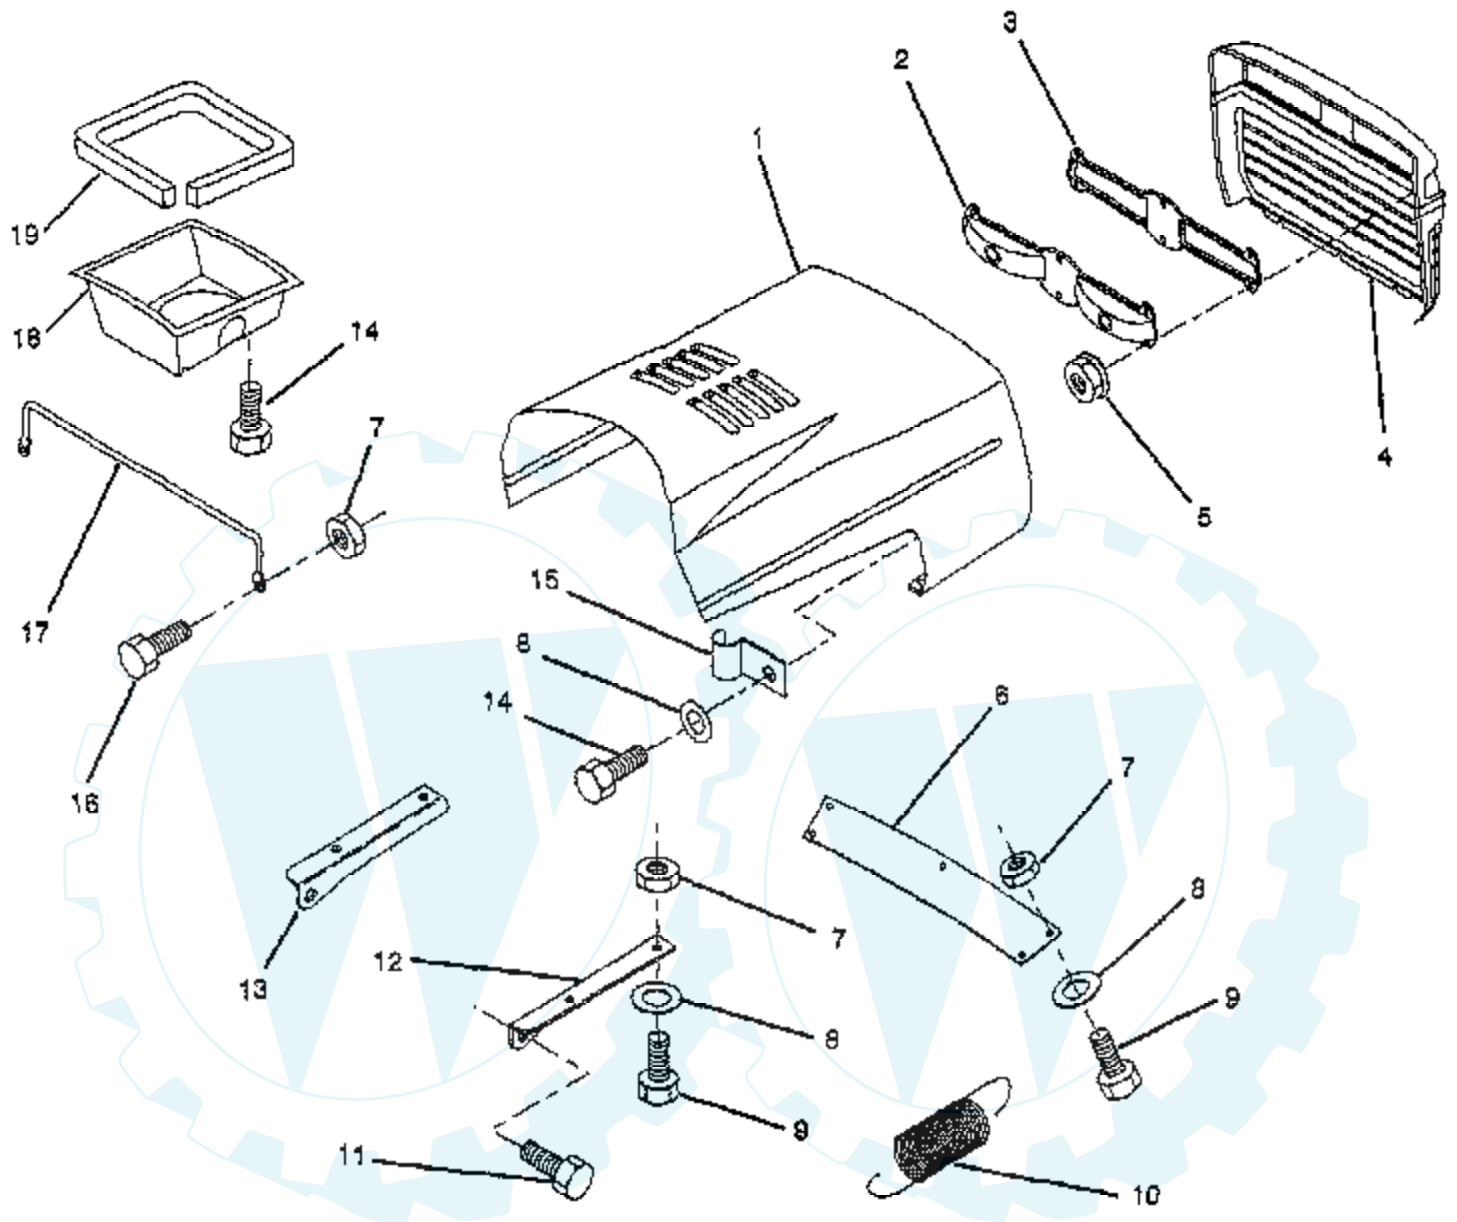

12 HP 36" LAWN RIDER - - MODEL NUMBER CT1236B

HOOD

Ref #	Part Number	Qty	Description
1	122032X336		
2	127177X		LIGHT BOX
3	127178		LENS T
4	127176X366		SUB= 134232X428
5	124346X		NUT
6	122550X419		"STRAP,GRILL T"
7	73510400		NUT
8	19091016		WASHER
9	74780410		BOLT
10	124657X		EXT SPRING
11	126675X		SUB= 139888
12	122549X		BRKT HOOD RH
13	122548X		BRKT HOOD LH
14	17411310		SUB= 17521312
15	2751R		CLIP T
16	74780412		SUB= 74780414
17	123693X		"BRACE,HOOD"
18	123840X		"DUCT,AIR"
19	120537X		FOAM STRIP LT
	127036		NLA
	127033		"DECAL,HOOD"
	130568		"DECAL,STP HD RH"
	130569		"DECAL,STP HD LH"