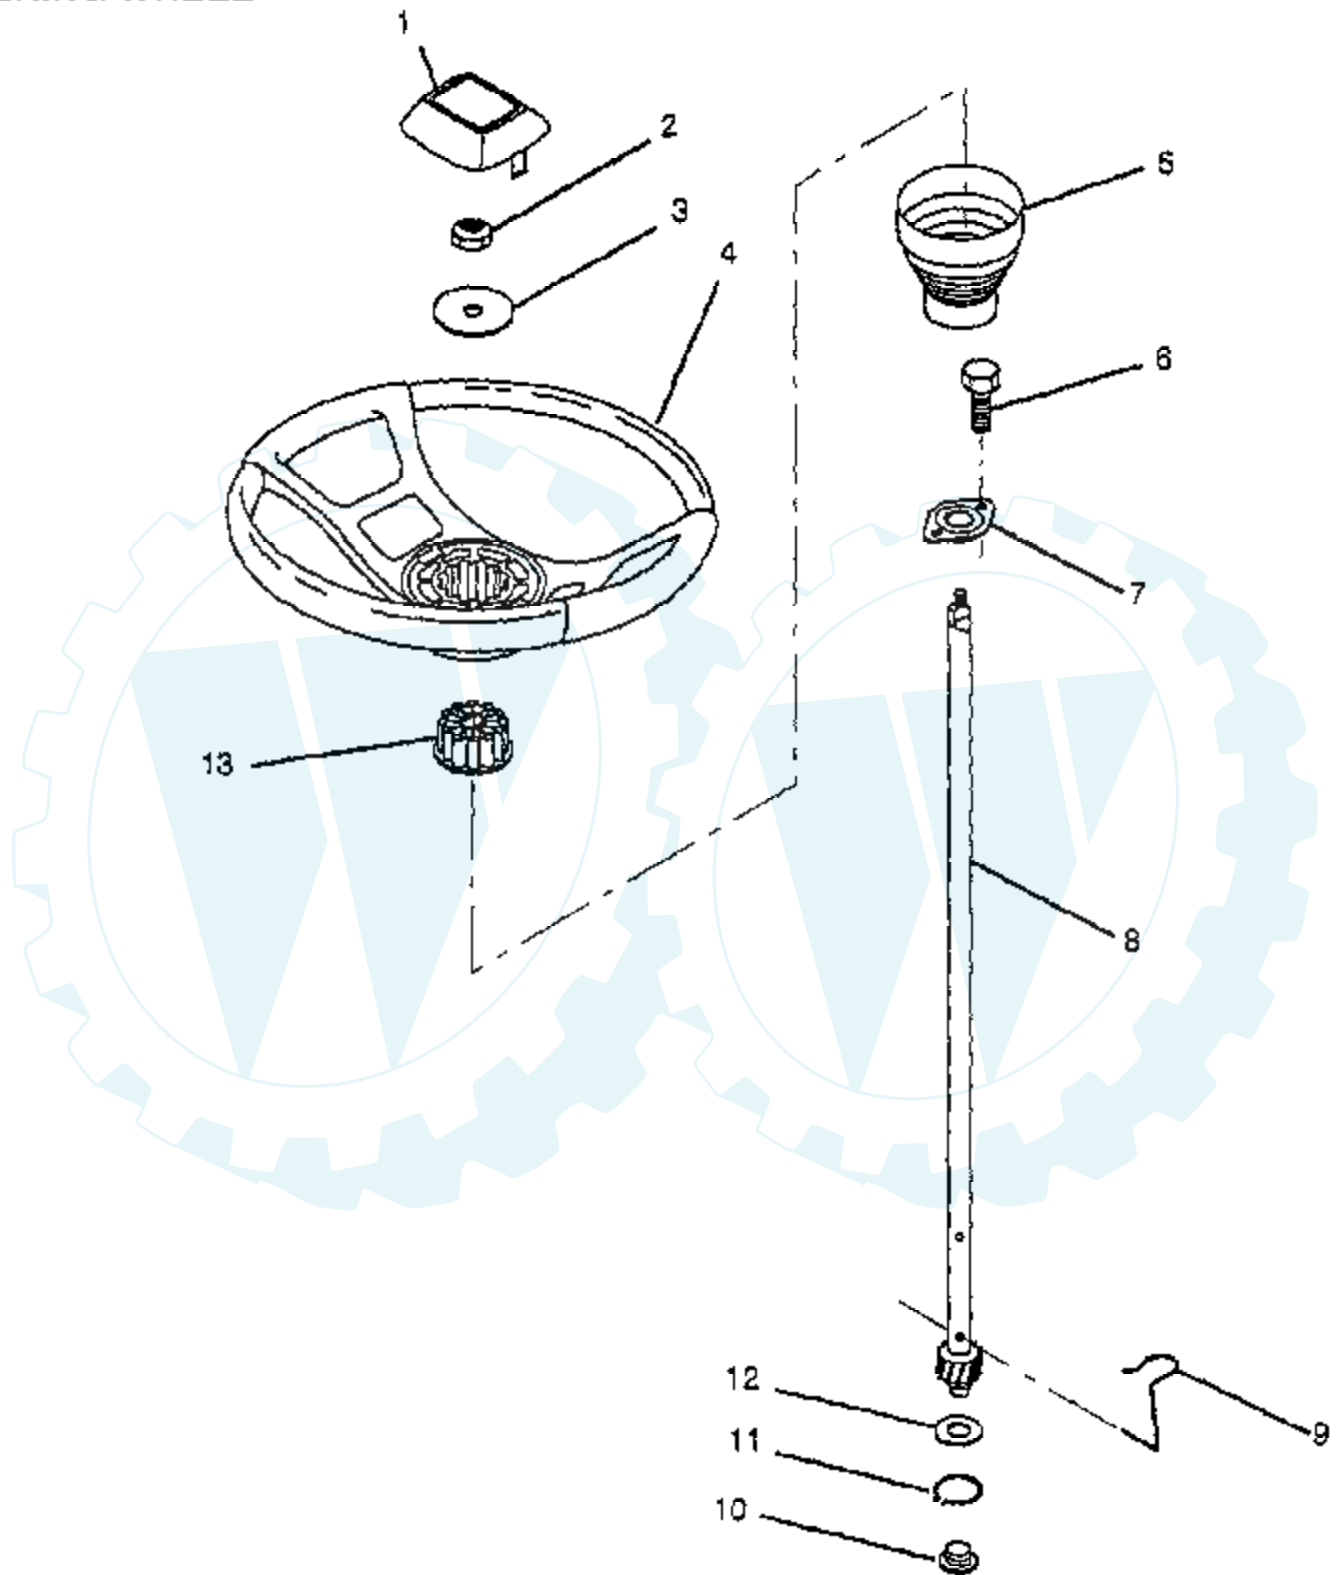

12 HP 36" LAWN RIDER - - MODEL NUMBER CT1236B

STEERING WHEEL

Ref #	Part Number	Qty	Description
1	100710L		INSERT-WHEEL LT
2	7810H		GRIPCO NUT
3	19133808		WASHER T
4	100713N		SUB= 150547
5	121897X		SLEEVE STEERING
6	17431008		SUB= 98000165
7	102803X		SUB= 918102803X
8	123651X		SUB= 148966
9	124210X		STEERING CLIP
10	123438X		BUSHING STEER LWR
11	12000045		RING
12	19211616		WASHER LT
13	104820X 127075		ADAPTER-WHEEL LT "DECAL,STR WHL"