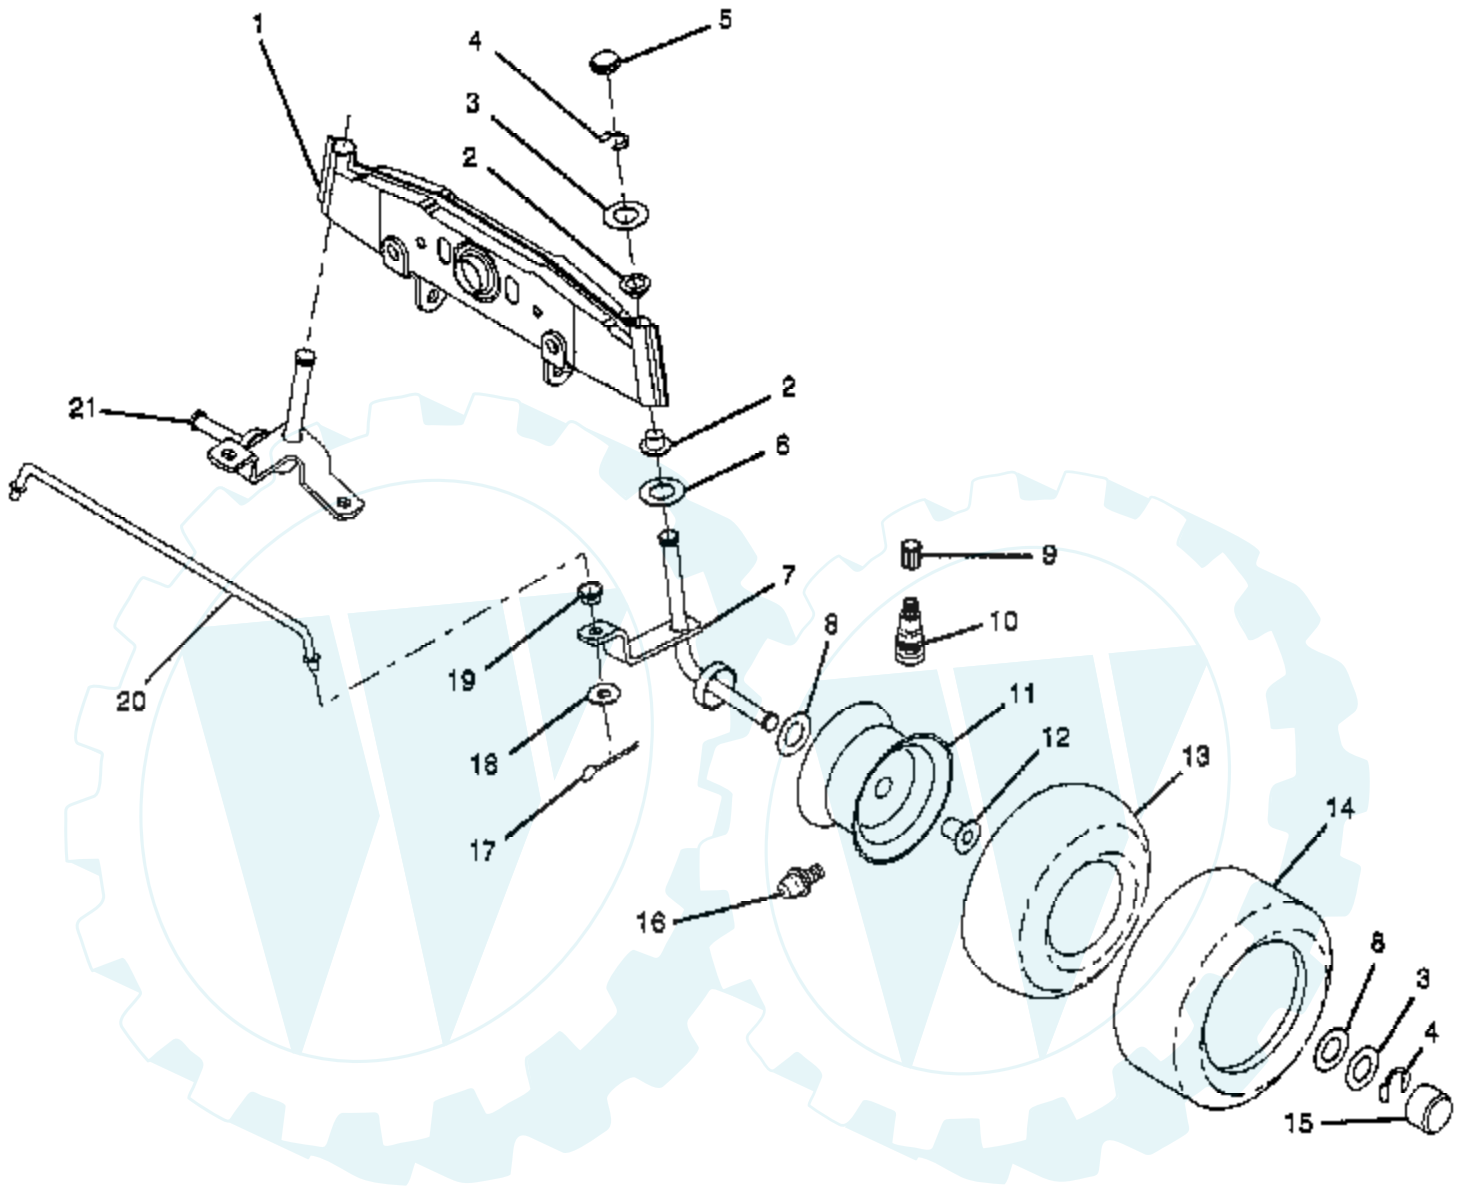

12 HP 36" LAWN RIDER - - MODEL NUMBER CT1236B

FRONT AXLE

Ref #	Part Number	Qty	Description
1	128543		"AXLE,FRT"
2	121922X		NYLINER
3	121748X		WASHER
4	12000029		RING
5	121232X		CAP
6	6266H		WASHER .T
7	121919X		SPINDLE RH
8	121749X		WASHER
9	59192		VALVE CAP
10	65139		VALVE STEM LT
11	122394X311		SUB= 137237X427
12	9040H		"FLANGE, BEARING"
13	59904		TUBE.5.3/4.5/6
14	128849		SUB= 123410X
15	104757X		HUB CAP
16	278H		FITTING LT
17	76020412		COTTER PIN
18	19131316		WASHER
19	126847X		BUSHING.DRAGLINK
20	121924X		ROD TIE
21	121916X		SPINDLE LH