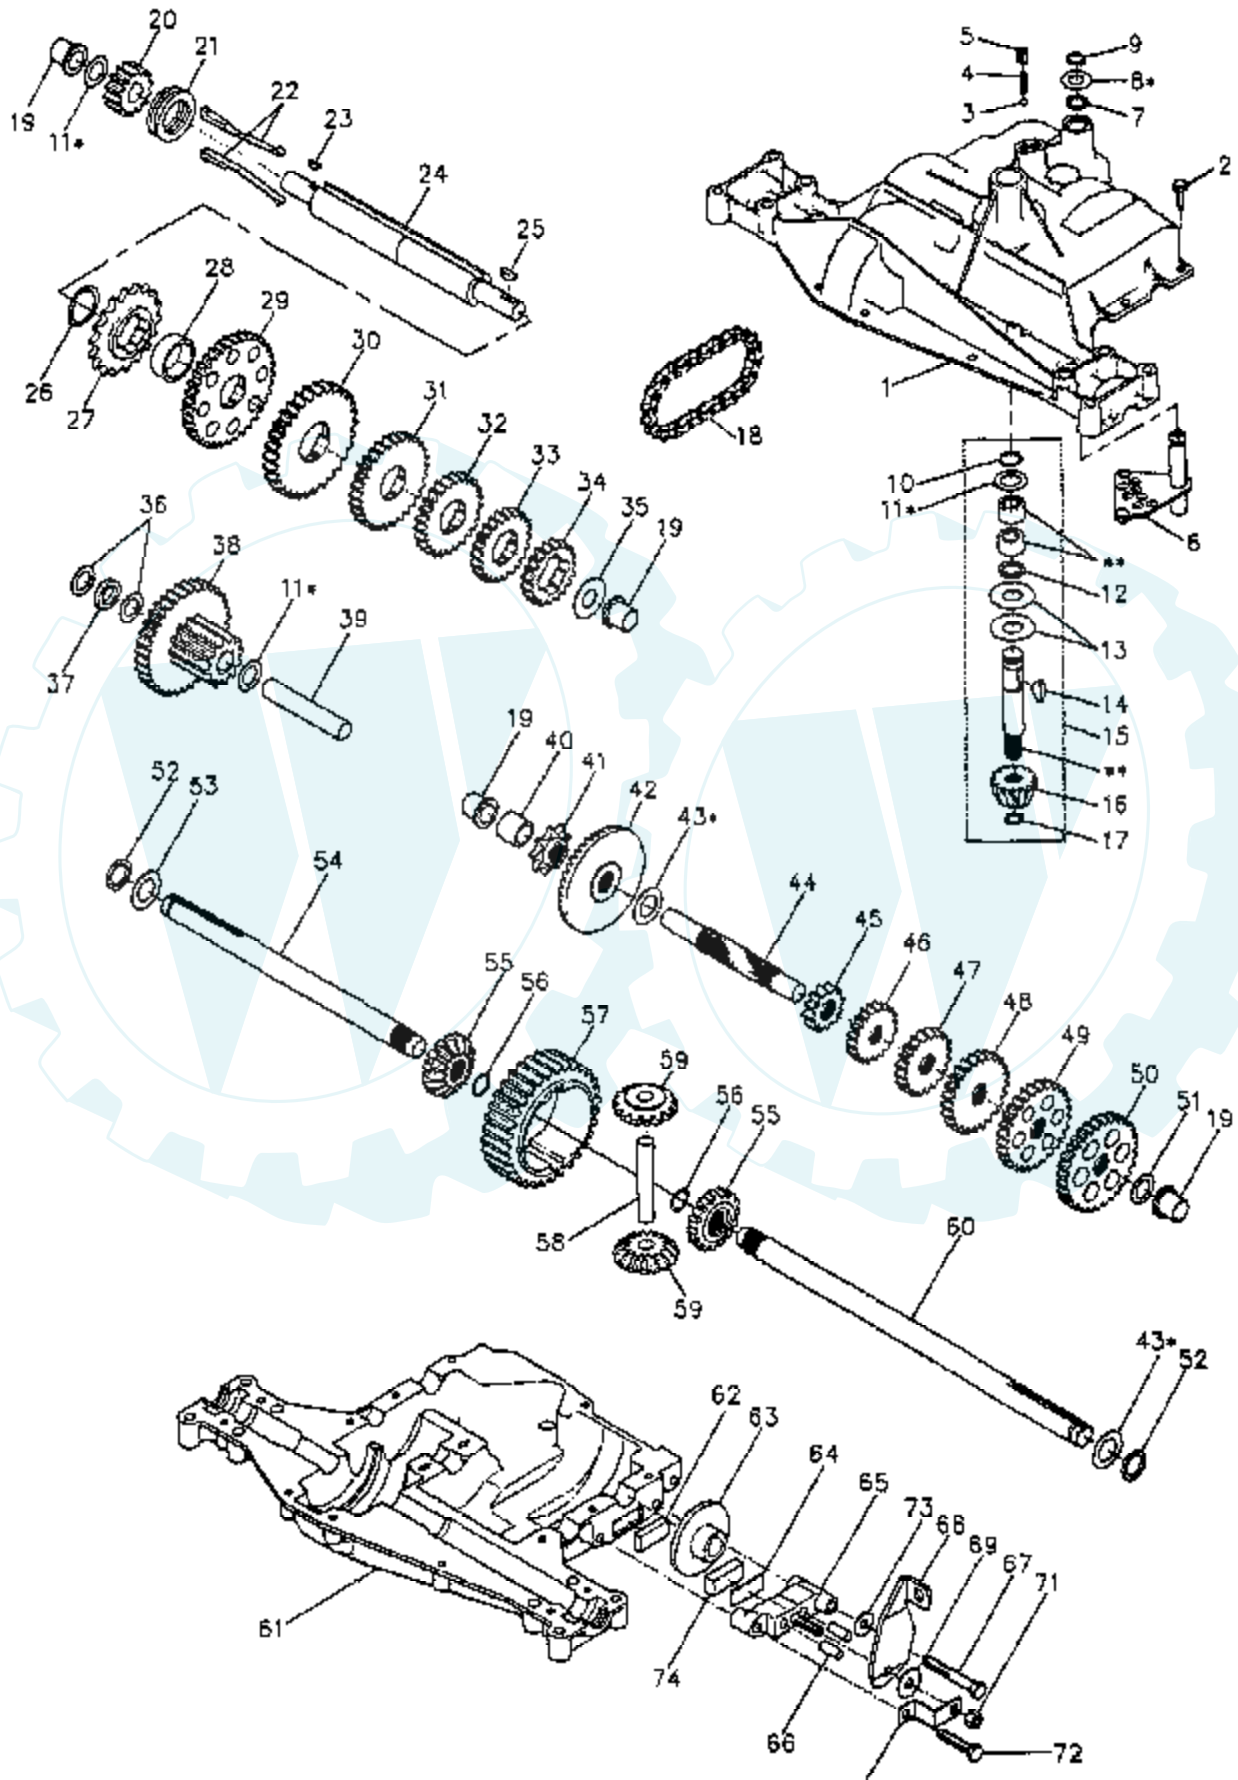

12 HP 36" LAWN RIDER - - MODEL NUMBER CT1236B
FOOTE-DANA TRANSAXLE - MODEL NUMBER 4360-18

Ref #	Part Number	Qty	Description
1	120458X		SUB= 150228
2	2274J		SUB= 74760412
3	68003		"DETENT, BALL(68003)"
4	105904X		"SPRING, DETENT LT"
5	105905X		"SCREW, SET LT"
6	120460X		NLA
7	120461X		ORING T
8	120462X		WASHER T
	120463X		WASHER T
	120464X		WASHER T
	120465X		WASHER T
	120466X		WASHER T
	83818		PLAIN WASHER
	120467X		WASHER T
9	2286J		RETAINING RING LT
10	2267J		RETAINING RING LT
11	3413J		WASHER
	2233J		WASHER 020
	2232J		WASHER 025
	2231J		WASHER 031
	2230J		WASHER 035
	2229J		WASHER 040
	2228J		WASHER 045
	2227J		WASHER 050
	2226J		WASHER 060
	105906X		"WASHER, PLAIN LT"
12	6725J		O-RING T
13	120415X		WASHER T
14	2257J		WOODRUFF KEY
15	110077X		INPUT KIT T
16	110078X		PINION 14T T
17	105909X		"RING,RETAINING LT"
18	105910X		"CHAIN,24 PTCH LT"
19	105911X		BEARING.FLNG.5510
20	108976X		GEAR 14T LT
21	105913X		SUB= 138246
22	120468X		KEY T
23	2242J		KEY
24	120469X		SUB= 153655
25	2244J		WOODRUFF KEY
26	105916X		"RING,RETAINING LT"
27	120470X		SPROCKET 18T T
28	110070X		SPACER YT
29	108977X		KIT.GEAR.12/37TH
30	109254X		SUB= 144893
31	120405X		SUB= 124644X
32	108980X		GEAR 25T LT
33	120406X		GEAR SPUR 22 TT
34	108455X		SUB= 134796
35	105925X		"WASHER, PLAIN LT"
36	2232J		WASHER 025
37	108978X		SPACER
38	110079X		ASSM GEAR COMB
39	120471X		SHAFT IDLER T
40	120472X		SPACER T
41	105928X		SPROCKET 9T LT
42	110084X		SUB= 167148
43	108983X		WASHER LT