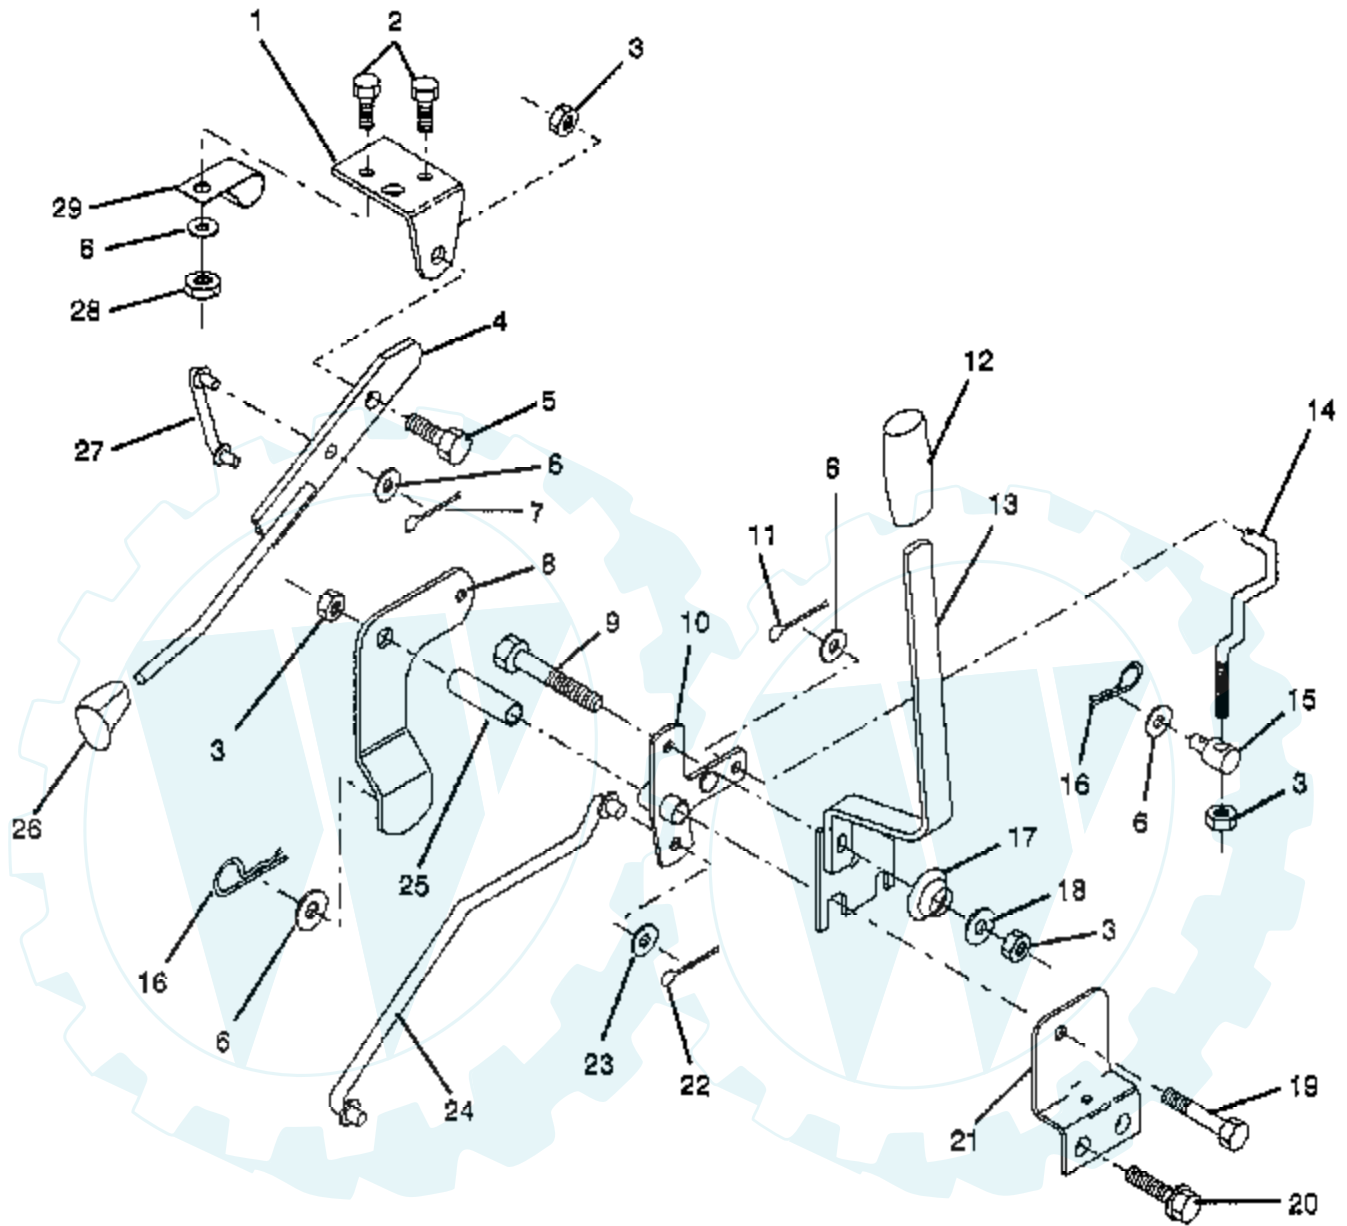

12 HP 36" LAWN RIDER - - MODEL NUMBER CT1236B

MOWER LIFT LEVER

Ref #	Part Number	Qty	Description
1	122018X		BRKT CLUTCH
2	74780408		BOLT
3	73680600		SUB= 73690600
4	123417X		CLUTCH LEVER AS
5	106451X		"BOLT, SHOULDER LT"
6	19131316		WASHER
7	76020312		SUB= 3145
8	123491X		CLUTCH ARM ASS'Y
9	74760636		BOLT
10	121930X		"BELLCRANK,LIFT"
11	76020412		COTTER PIN
12	122027X		GRIP HANDLE
13	127028		"HDLE,LIFT T"
14	127359		"LINK,LIFT FRT"
15	7078J		SUB= 142028
16	4921H		SPRING.RETAINER
17	123496X		SPRING COMPRESSIO
18	19131212		WASHER T
19	74760644		BOLT
20	17490508		SCREW LT
21	121929X		"BRKT,MOWER HGT"
22	76020416		PIN COTTER 1/8
23	19171616		WASHER
24	121934X		"ROD,MOWER LIFT "
25	121933X		TUBE SPACER
26	121466X		KNOB
27	123671X		"LINK,MOWER LIFT"
28	73680400		SUB= 73690400
29	126470X		"CLIP,INSULATOR"

Ref #	Part Number	Qty	Description
	105930X		"WASHER, PLAIN LT"
	105931X		"WASHER, PLAIN LT"
	105932X		"WASHER, PLAIN LT"
	3417J		WASHER
	106097X		"WASHER, PLAIN LT"
	2264J		WASHER 031
	106098X		"WASHER, PLAIN LT"
	2265J		WASHER 040
	106586X		WASHER PLAIN
	106587X		"WASHER, PLAIN LT"
	106588X		"WASHER, PLAIN LT"
	2263J		WASHER 062
44	120473X		SHAFT T
45	105933X		SUB= 108977X
46	106151X		SUB= 144893
47	120407X		SUB= 124641X
48	106589X		"GEAR, SPUR 25T LT"
49	120408X		GEAR 28T T
50	105937X		"GEAR, SPUR 31T LT"
51	2226J		WASHER 060
52	2272J		SUB= 134401
53	2263J		WASHER 062
54	123907X		SUB= 125595X
55	110081X		GEAR 15T T
56	105941X		"RING,RETAINING LT"
57	110071X		SUB= 120478X
58	120952X		SHAFT T
59	110082X		GEAR 1ST T
60	123908X		SUB= 125596X
61	120476X		SUB= 134798
62	120961X		PUCK T
63	7294J		BRAKE DISC. T
64	108989X		SPACER LT
65	120953X		SUB= 918120953X
66	120954X		PIN T
67	120955X		SCREW T
68	108992X		LEVER ACTUATOR
69	108996X		WASHER LT
70	120956X		NLA
71	73810500		NUT.LOCK.5/16-24
72	106596X		"SCREW, TAPPING LT"
73	120993X		WASHER T
74	120951X		PUCK T
75	120416X		SUB= 126976X