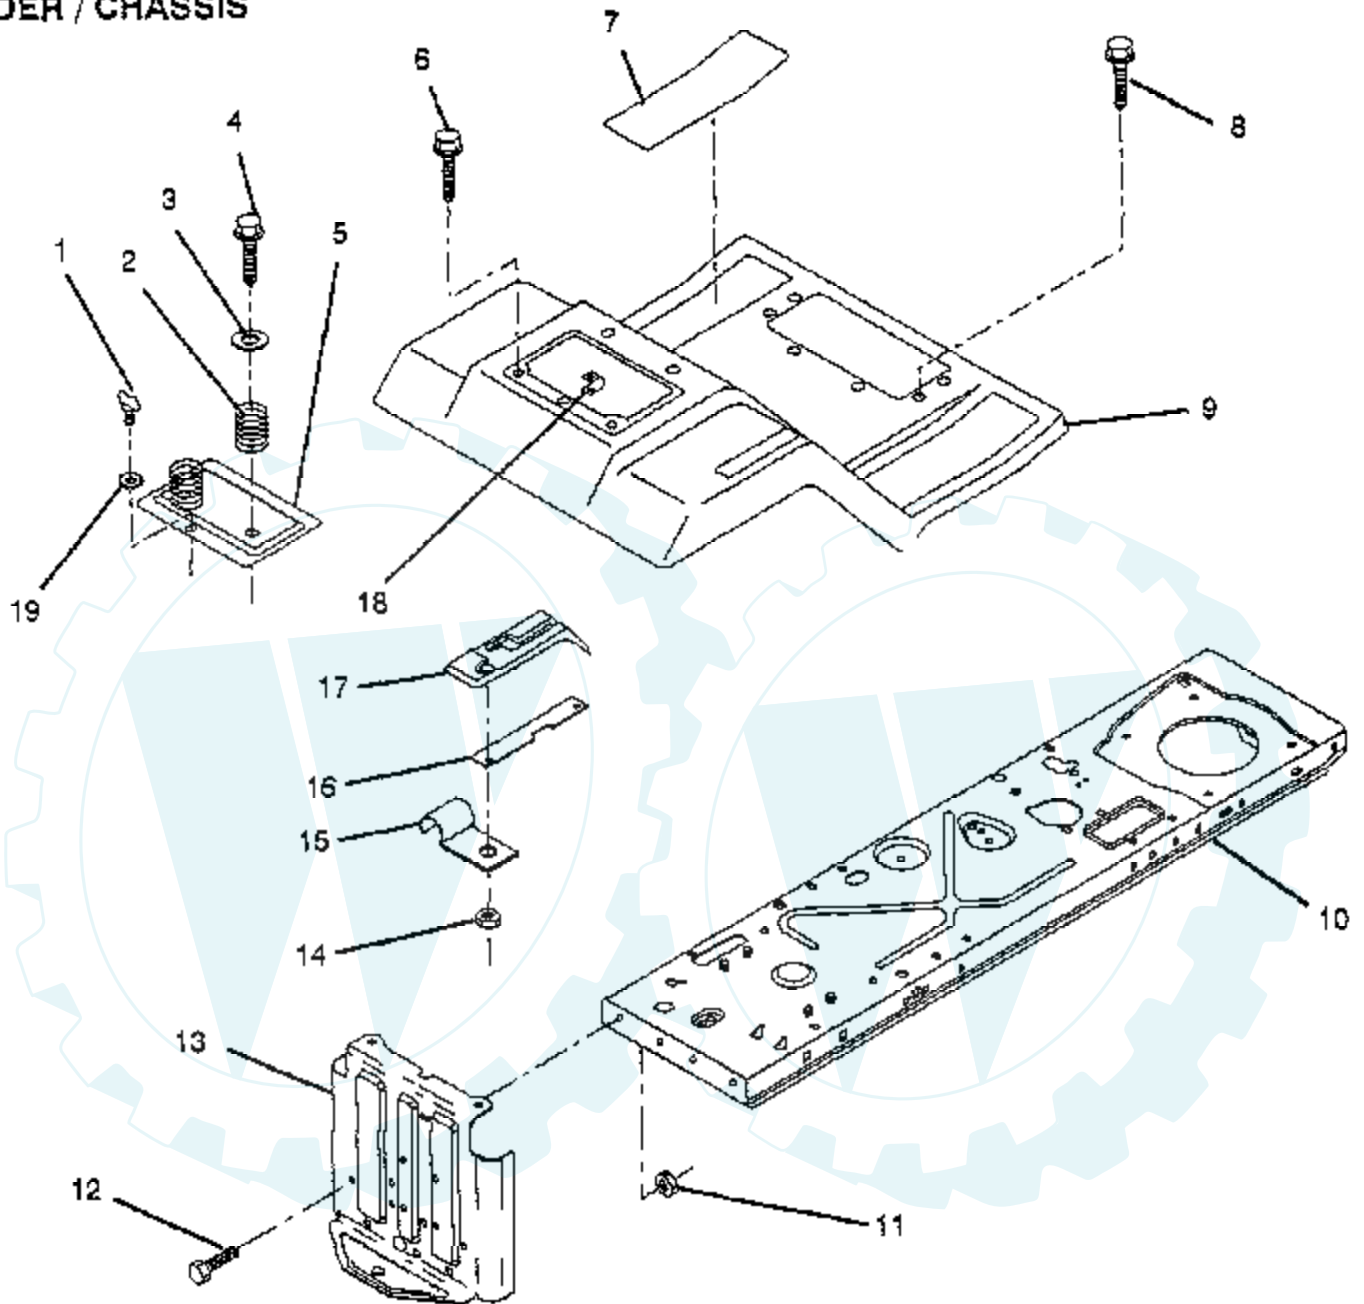

12 HP 36" LAWN RIDER - - MODEL NUMBER CT1236B

FENDER / CHASSIS

Ref #	Part Number	Qty	Description
1	123650X		STUD.1/4.TURN
2	124181X		SPRING COMPRESSIO
3	19132012		WASHER
4	17490612		SCREW
5	122008X419		"DOOR,FENDER T"
6	17490508		SCREW LT
7	124144X		PAD FOOTREST
8	17490512		SCREW
9	124332X419		"FENDER,FOOTREST T"
10	123645X		FRAME ASS'Y
11	73680500		SUB= 73690500
12	74760512		BOLT
13	127880		DRAWBAR
14	124346X		NUT
15	126470X		"CLIP,INSULATOR"
16	124307X		"SHIFT LOCK, BAR"
17	126995X		SUB= 126995X428
18	105839X		RECEPTACLE LT
19	105838X		RETAINER LT
	127037		"DECAL,FENDER"
	120822X		DECAL
	123637X		SUB= 138269