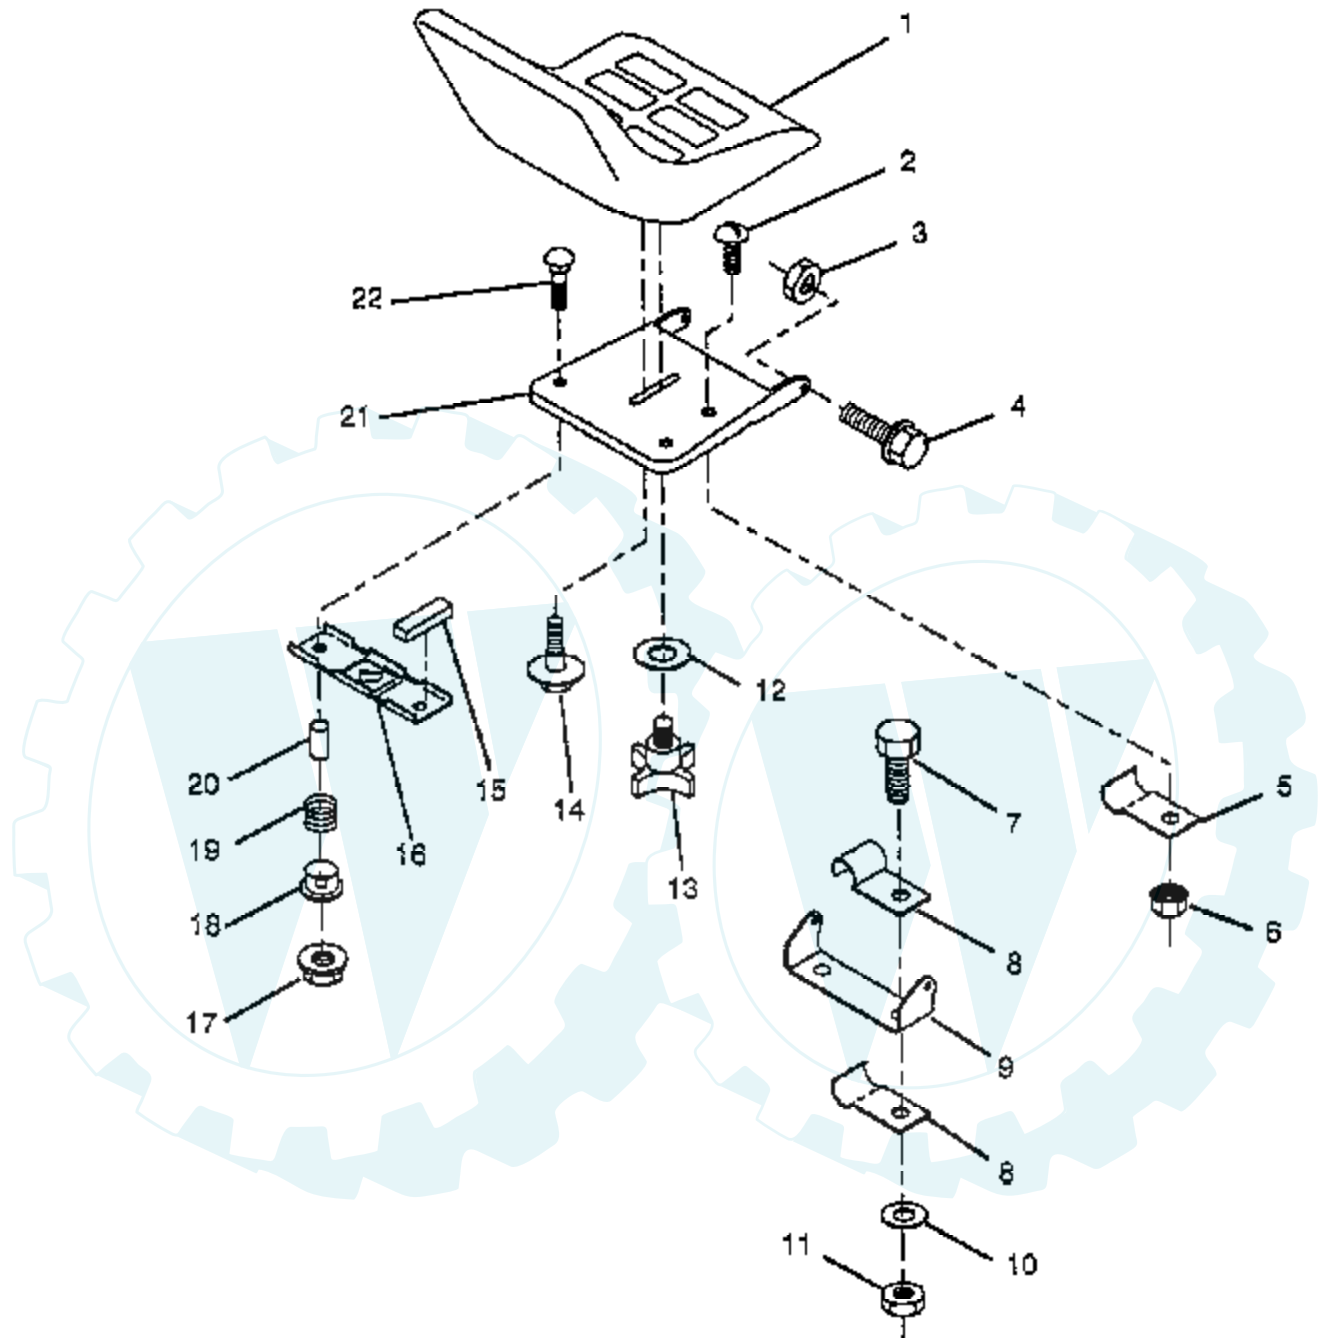

12 HP 36" LAWN RIDER - - MODEL NUMBER CT1236B

SEAT

Ref #	Part Number	Qty	Description
1	127423X		SUB= 140119
2	74641008		SUB= 71031008
3	73680500		SUB= 73690500
4	105529X		SUB= 139888
5	4171R		CLIP T
6	73951000		"NUT,KEPS"
7	74760612		SUB= 74780612
8	126471X		"CLIP,INSULATOR"
9	126656X		SUB= 140551
10	19131210		WASHER
11	73680600		SUB= 73690600
12	19171912		WASHER
13	120068X		"KNOB 1/2" YT"
14	127018X		"BOLT,SHOULDER"
15	121251X		STRIP FORM
16	121246X		BRKT SWITCH
17	123976X		SUB= 73900400
18	121248X		BUSHING
19	121250X		SPRING
20	121249X		SPACER SPLIT
21	124294X		SUB= 155925
22	72170410		BOLT