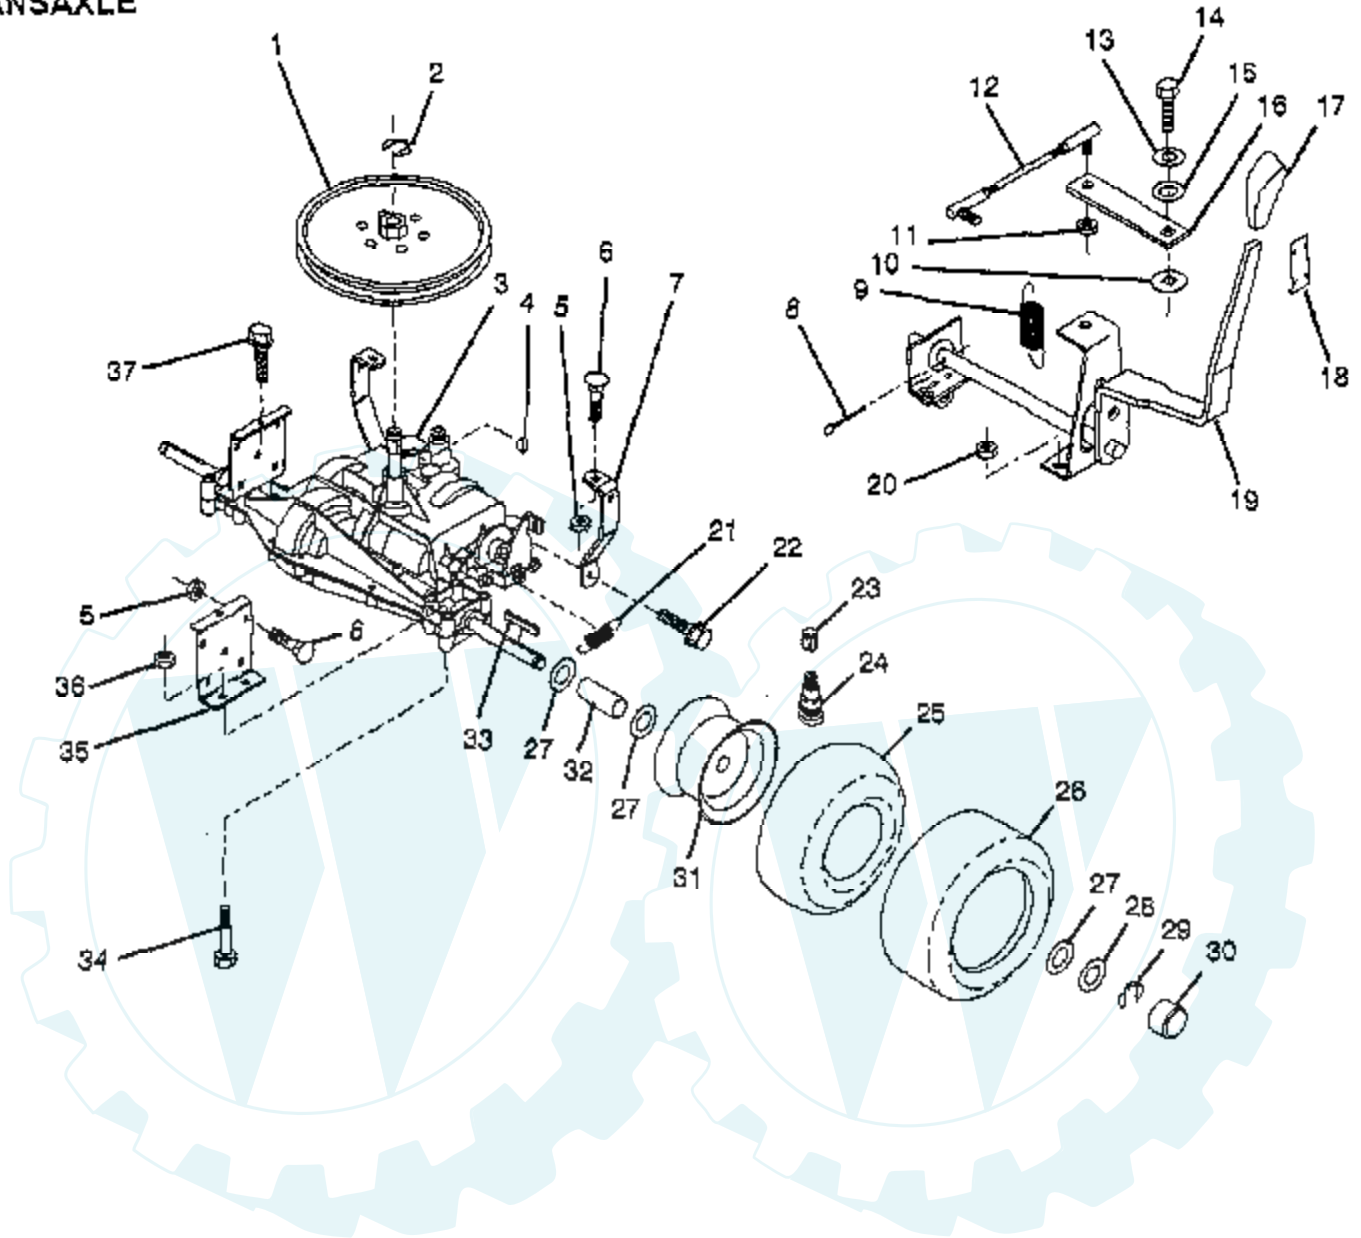

12 HP 36" LAWN RIDER - - MODEL NUMBER CT1236B

TRANSAXLE

Ref #	Part Number	Qty	Description
1	123385X		PULLEY
2	12000028		SUB= 2267J
3	123655X		SUB= 137366
4	2228M		SUB= 2228M1
5	73680500		SUB= 73690500
6	72140506		BOLT
7	123378X		"STRAP,TORQUE"
8	76020416		PIN COTTER 1/8
9	128085		"SPRING,EXT"
10	105701X		WASH-SHFT PLT LT
11	73810500		NUT.LOCK.5/16-24
12	123632X		"LINK,SHIFT"
13	10040400		LOCKWASHER
14	71040412		SUB= 74550412
15	19091210		WASHER LT
16	123539X		"ARM,SHIFT"
17	122011X		"KNOB,SHT CONTROL"
18	123692X		KNOB RETAINER
19	128202		SUB= 532128202
20	73510500		NUT
21	110422X		SUB= 146682
22	17490508		SCREW LT
23	59192		VALVE CAP
24	65139		VALVE STEM LT
25	8134H		TUBE.16X6.5/7.5-8
26	128850		NLA
27	121749X		WASHER
28	121748X		WASHER
29	12000001		E-RING LT
30	104757X		HUB CAP
31	123412X311		SUB= 123412X427
32	123409X		SPACER
33	123583X		SQUARE KEY
34	74760644		BOLT
35	123377X		"BRKT,TRANSAXLE"
36	73680600		SUB= 73690600
37	17490512		SCREW