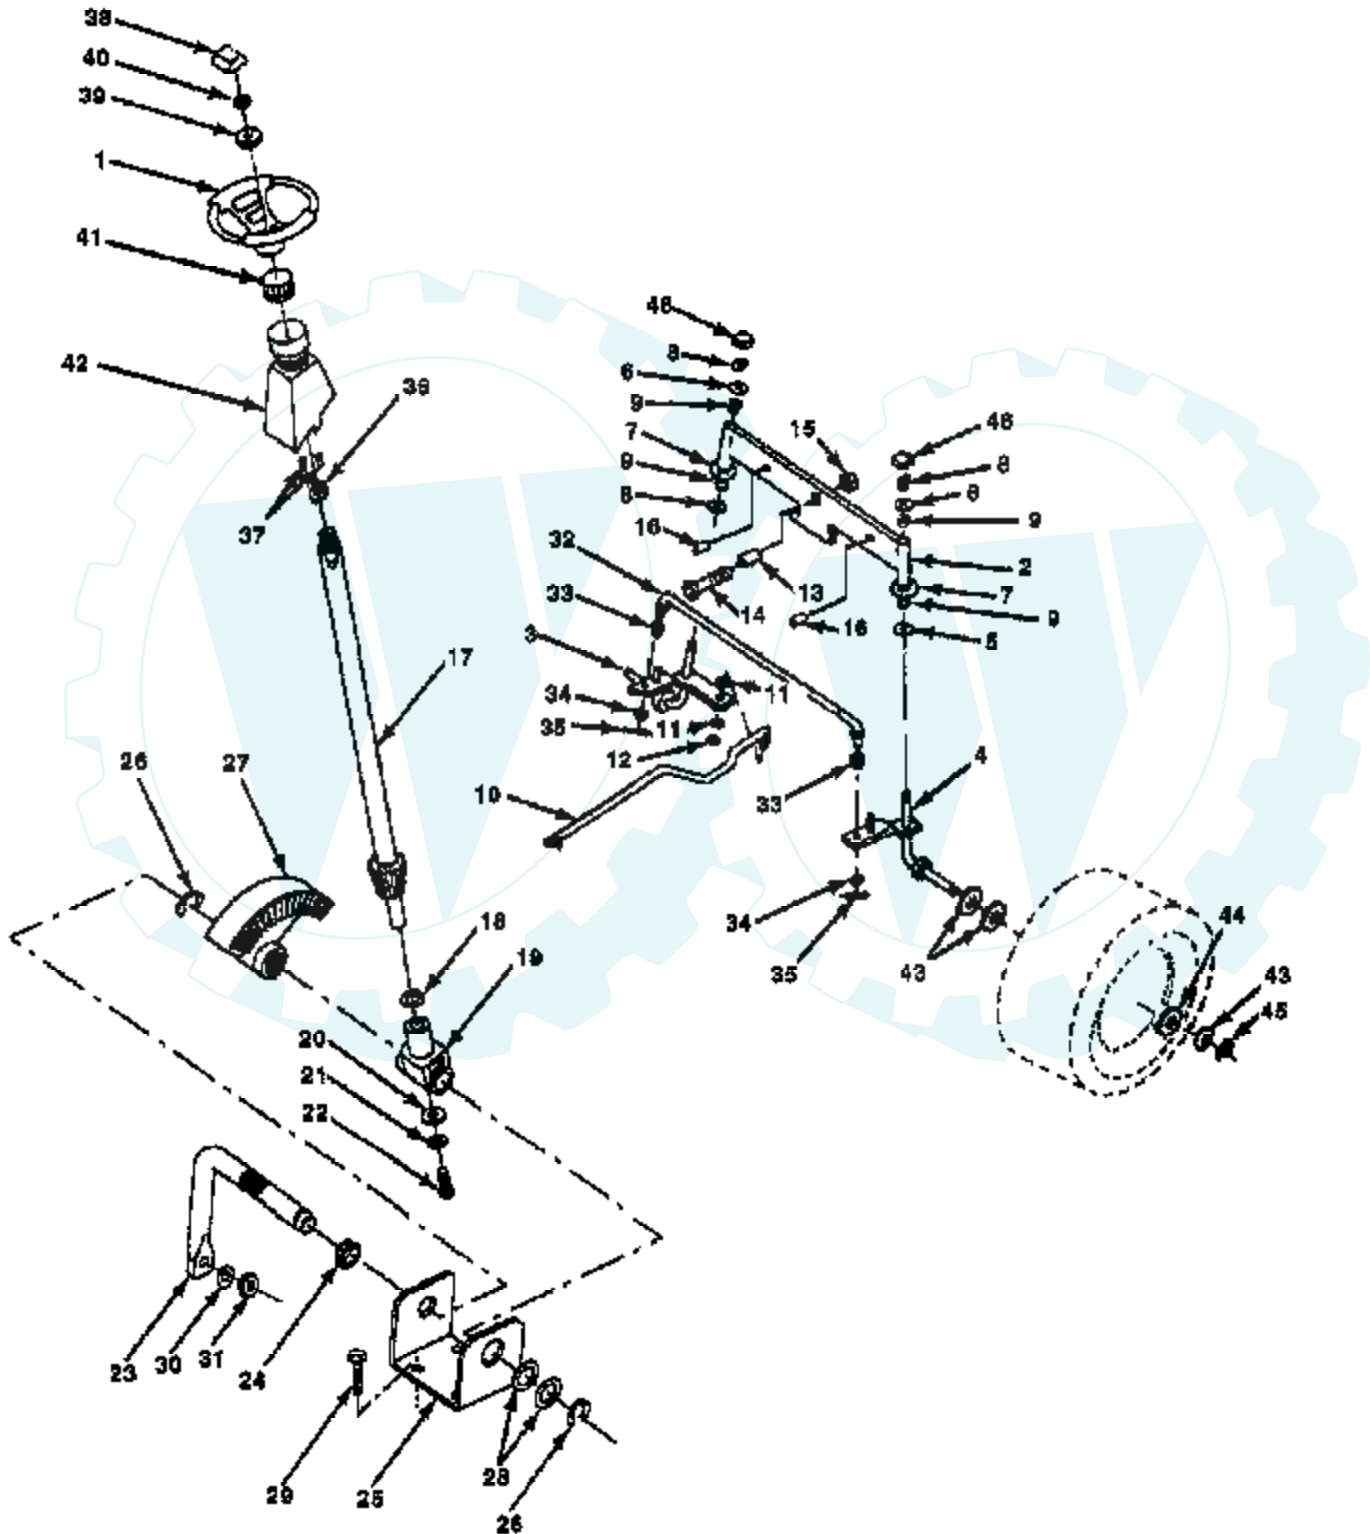

11 HP 38" RIDING LAWN TRACTOR - MODEL NUMBER CT1138C STEERING AND FRONT AXLE

Ref #	Part Number	Qty	Description
1	133741		SUB= 150547
2	131450		SUB= 142033
3	135227		SPINDLE LH
4	135228		SPINDLE RH
5	6266H		WASHER .T
6	121748X		WASHER
7	19272016		WASHER
8	12000029		RING
9	3366R		COL. SRTG. BEAR.
10	130468		SUB= 532130468
11	10040600		LOCKWASHER
12	73610600		SUB= 7810H
13	110438X		BEARING
14	74011056		BOLT HEX 5/8-11
15	73601000		SUB= 73901000
16	132624		AXLE PIN
17	132614		SHAFT ASM
18	57079		THRUST WASHER
19	124035X		SUPPORT.SHAFT
20	126684X		SUB= 532126684
21	10040400		LOCKWASHER
22	71070410		"SCREW,SPECIAL"
23	127501		SUB= 918127501
24	109816X		NYLINER T
25	124036X		"BRKT,STEERING"
26	12000029		RING
27	124034X		SUB= 136874
28	6266H		WASHER .T
29	17490612		SCREW
30	10040600		LOCKWASHER
31	73610600		SUB= 7810H
32	130465		TIE ROD
33	126847X		BUSHING.DRAGLINK
34	19131416		WASHER
35	76020412		COTTER PIN
36	132196		SUB= 155106
37	17431008		SUB= 98000165
38	133742		ST WHL INSERT CAP
39	19133808		WASHER T
40	7810H		GRIPCO NUT
41	104820X		ADAPTER-WHEEL LT
42	124418X		"TUBE, STR SHAFT"
43	121749X		WASHER
44	121748X		WASHER
45	12000029		RING
46	121232X		CAP