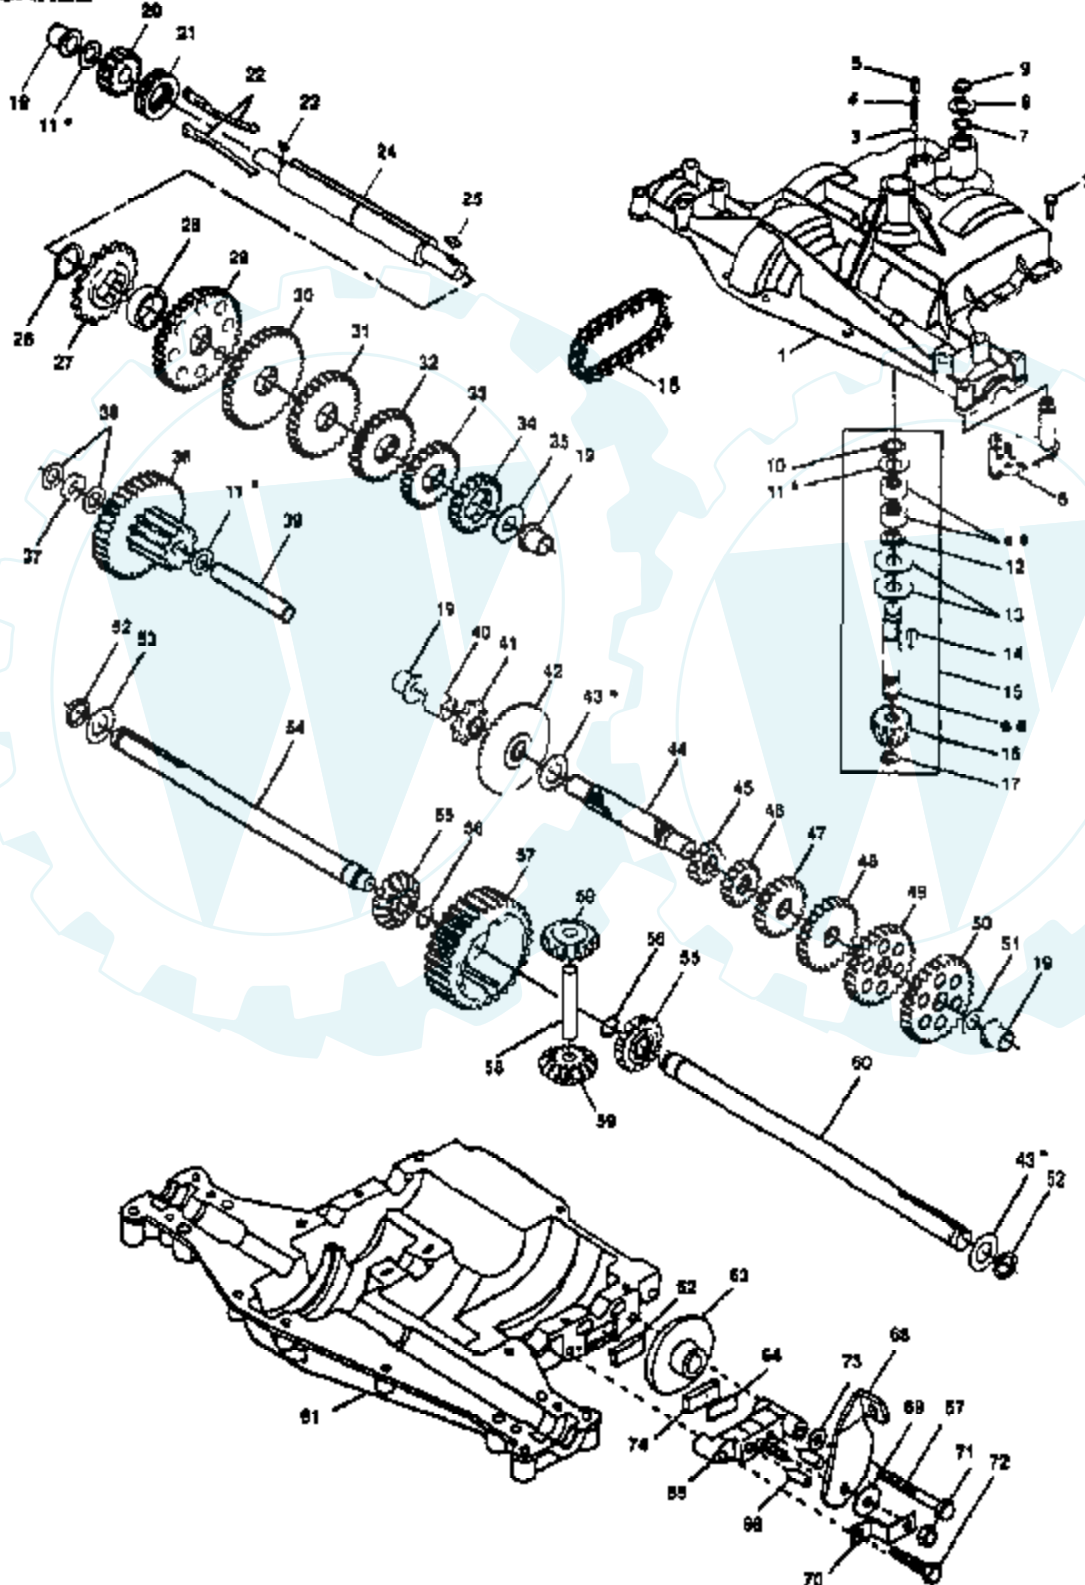

**11 HP 38" RIDING LAWN TRACTOR - MODEL NUMBER CT1138C
TRANSAXLE, DANA-MODEL NUMBER 4360-07**

TRANSAXLE

Ref #	Part Number	Qty	Description
1	3865		HOUSING UPPER
2	1919		SCREW
3	1151		BALL DETENT
4	3626		SPRING, DETENT
5	3623		SCREW, SET
6	4336		ASSY SHIFTER
7	3884		O-RING
8	3885		WASHER PLAIN
	3886		WASHER PLAIN
	3887		WASHER PLAIN
	3888		WASHER PLAIN
	3889		WASHER PLAIN
	3121		WASHER PLAIN
	3890		WASHER PLAIN
9	1100		RING RETAINING
10	1099		RING RETAINING
11	1959		WASHER PLAIN
	1441		WASHER PLAIN
	1423		WASHER, PLAIN .632 X 1.00 X .026
	1082		WASHER PLAIN
	1424		WASHER PLAIN
	1068		WASHER PLAIN
	1425		WASHER PLAIN
	1358		WASHER PLAIN
	1145		WASHER, PLAIN .632 X 1.00 X .060
	1319		WASHER PLAIN
12	3312		O-RING
13	3876		WASHER, PLAIN .632 X 1.38 X .046
14	1374		KEY WOODRUFF #9
15	4134		ASSY KIT INPUT SHAFT
16	3590		PINION, BEVEL, 14 TEETH
17	3624		RING, RETAINING
18	3625		CHAIN, 24 PITCHES
19	1542		BEARING, FLANGE
20	3773		GEAR SPUR, 14 TEETH
21	3631		COLLAR CLUTCH
22	3828		KEY CLUTCH
23	1369		KEY WOODRUFF #3
24	3883		SHAFT INTERMEDIATE
25	1375		KEY, WOODRUFF, #61
26	3627		RING, RETAINING
27	3830		SPROCKET, 18 TEETH
28	3841		SPACER
29	3786		GEAR, SPUR, 37 TEETH
30	3785		GEAR, SPUR, 35 TEETH
31	3867		GEAR, SPUR, 30 TEETH
32	3783		GEAR, SPUR, 25 TEETH
33	3869		GEAR, SPUR, 22 TEETH
34	3741		GEAR SPUR
35	3628		WASHER, PLAIN .640 X 1.37 X .061
36	1423		WASHER, PLAIN .632 X 1.00 X .026
37	3422		SPACER .630 X 1.00 X .169
38	4286		ASSY GEAR COMB 12&35 TEETH
39	3877		SHAFT IDLER
40	3901		SPACER .635 X .875 X .755
41	3645		SPROCKET, 9 TEETH
42	3853		GEAR BEVEL 42 TEETH
43	3749		WASHER PLAIN