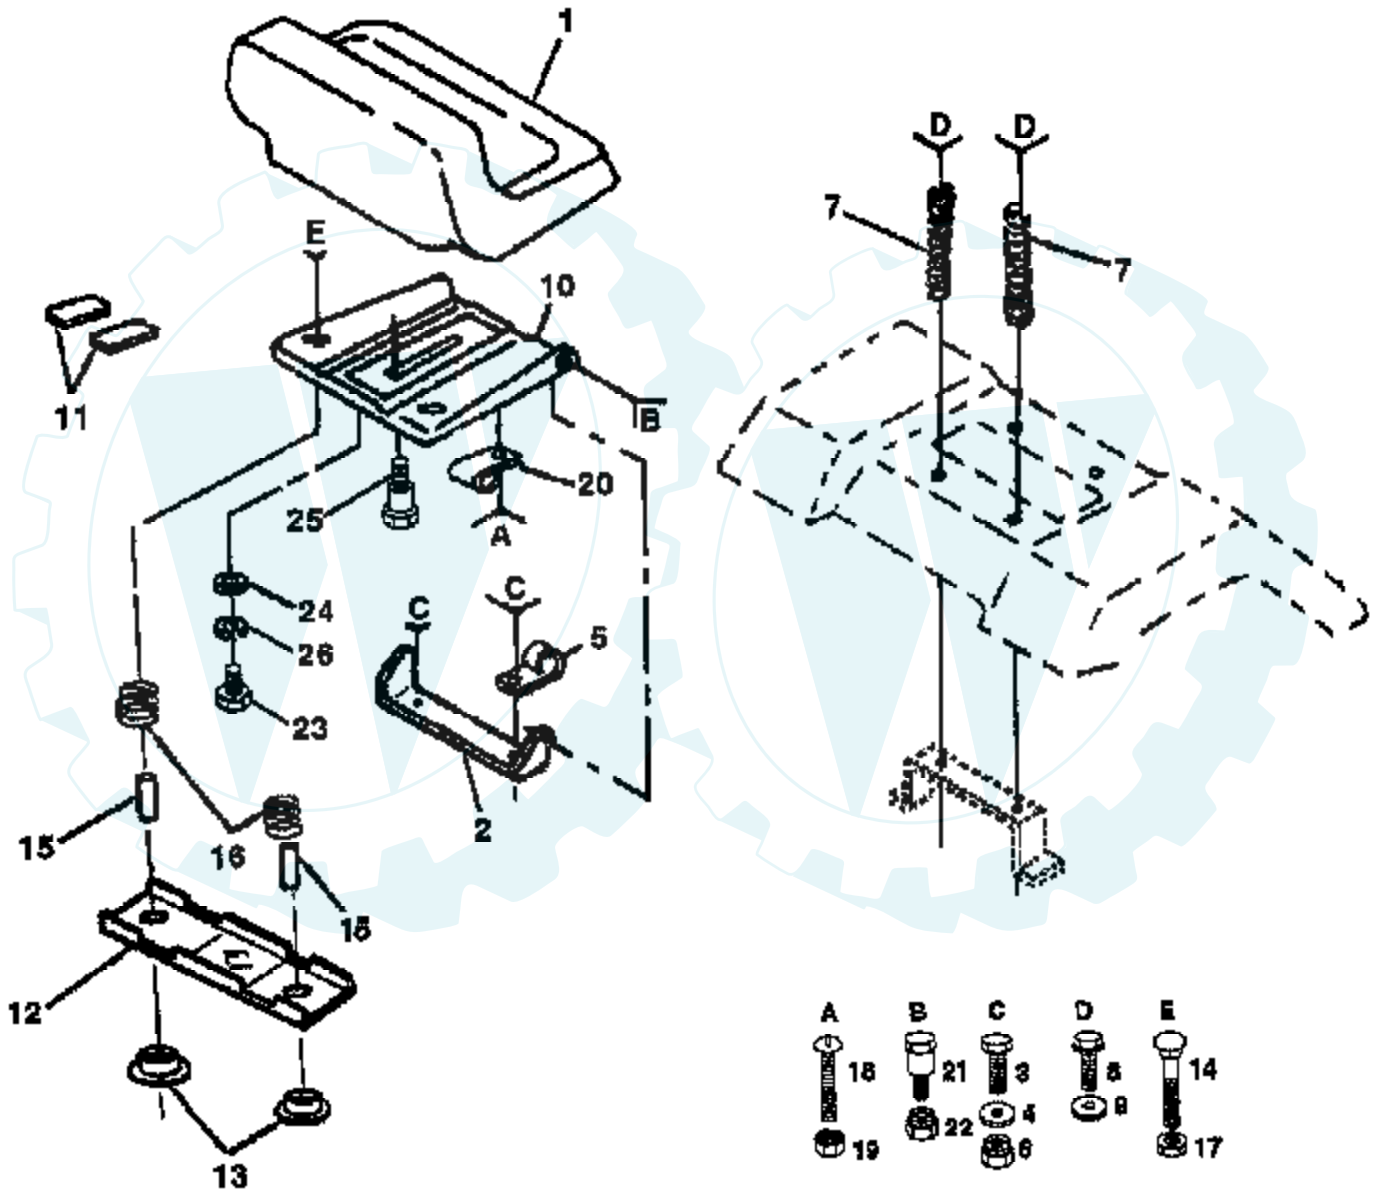

11 HP 38" RIDING LAWN TRACTOR - MODEL NUMBER CT1138C

SEAT ASSEMBLY

Ref #	Part Number	Qty	Description
1	127422X		SUB= 140119
2	126656X		SUB= 140551
3	74760612		SUB= 74780612
4	19131210		WASHER
5	2751R		CLIP T
6	73680600		SUB= 73690600
7	124181X		SPRING COMPRESSIO
8	17490616		SCREW GTV
9	19131614		WASHER
10	131451		SUB= 155925
11	121251X		STRIP FORM
12	121246X		BRKT SWITCH
13	121248X		BUSHING
14	72050411		SUB= 872050411
15	121249X		SPACER SPLIT
16	121250X		SPRING
17	123976X		SUB= 73900400
18	74641008		SUB= 71031008
19	73951000		"NUT,KEPS"
20	4171R		CLIP T
21	105529X		SUB= 139888
22	73680500		SUB= 73690500
23	74780814		BOLT
24	19171912		WASHER
25	127018X		"BOLT,SHOULDER"
26	10040800		LOCKWASHER