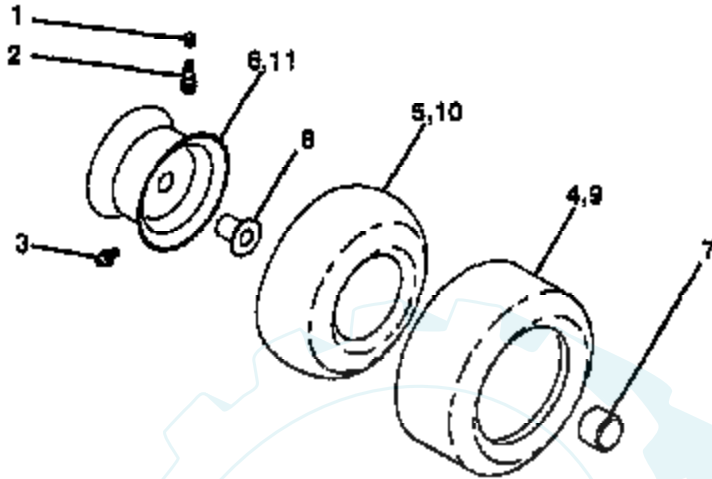

11 HP 38" RIDING LAWN TRACTOR - MODEL NUMBER CT1138C

WHEELS & TIRES

Ref #	Part Number	Qty	Description
1	59192		VALVE CAP
2	65139		VALVE STEM LT
3	278H		FITTING LT
4	126182X		TIRE
5	59904		TUBE.5.3/4.5/6
6	106732X311		SUB= 106732X427
7	104757X		HUB CAP
8	9040H		"FLANGE, BEARING"
9	124157X		SUB= 122073X
10	7152J		TUBE.18X9.5-8
11	106108X311		SUB= 106108X427