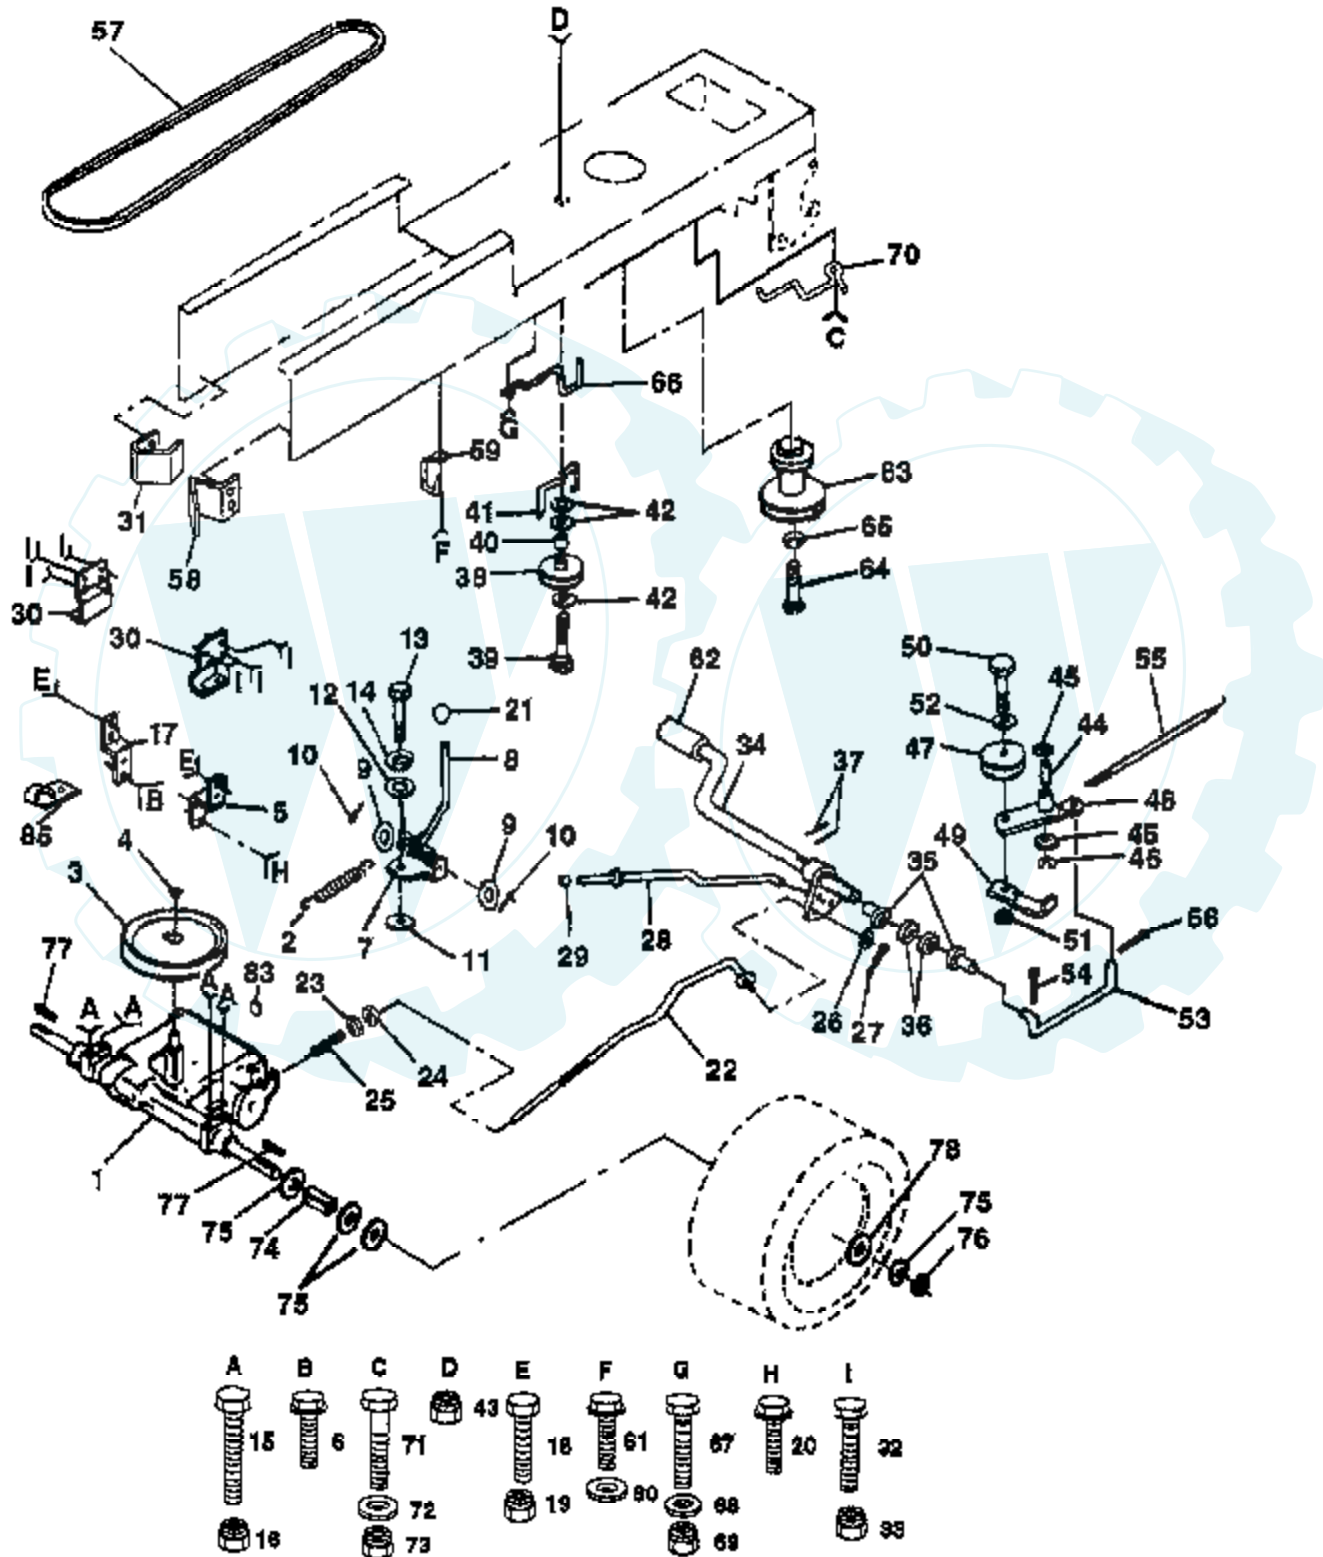

11 HP 38" RIDING LAWN TRACTOR - MODEL NUMBER CT1138C

DRIVE

Ref #	Part Number	Qty	Description
1	120898X		SUB= 137367
2	110422X		SUB= 146682
3	123666X		PULLEY TRANS
4	12000028		SUB= 2267J
5	121520X		STRAP TORQUE
6	17490512		SCREW
7	106919X		PLATE SHIFT LT
8	124461X		ROD SHIFTER
9	19151216		WASHER
10	76020416		PIN COTTER 1/8
11	105701X		WASH-SHFT PLT LT
12	19091210		WASHER LT
13	71040412		SUB= 74550412
14	10040400		LOCKWASHER
15	74760644		BOLT
16	73680600		SUB= 73690600
17	121520X		STRAP TORQUE
18	74760612		SUB= 74780612
19	73680600		SUB= 73690600
20	17490512		SCREW
21	106933X		KNOB T (1/2-HOLE)
22	131867		BRAKE ROD
23	73800600		NUT
24	73350600		NUT
25	106888X		SPRING ROD LT
26	19131316		WASHER
27	76020412		COTTER PIN
28	128904		PARKING BRAKE ROD
29	71673		PLUNGER CAP T
30	109167X		BRACKET LT
31	127275X		"KEEPER,BELT LH T"
32	74760612		SUB= 74780612
33	73680600		SUB= 73690600
34	122424X		SUB= 149001
35	120183X		NYLON BEARING
36	19211616		WASHER LT
37	1572H		SUB= 2882J
38	123674X		PULLEY.IDLER.FLAT
39	74760644		BOLT
40	4470J		SPACER T
41	109070X		BELT KEEPER LT
42	19131312		WASHER
43	73680600		SUB= 73690600
44	105706X		"LY, BEARING"
45	110812X		WASHER LT
46	12000039		KLIP RING
47	127783		SUB= 139245
48	123789X		ARM IDLER
49	123205X		RETAIN BELT
50	74760624		SUB= 74930624
51	73680600		SUB= 73690600
52	19131316		WASHER
53	105710X		"LINK, CLUTCH T"
54	76020412		COTTER PIN
55	105709X		"SPRING, RETURN LT"
56	76020412		COTTER PIN
57	125907X		BELT-V 90.0 GD DR
58	127274X		"KEEPER,BELT RH T"