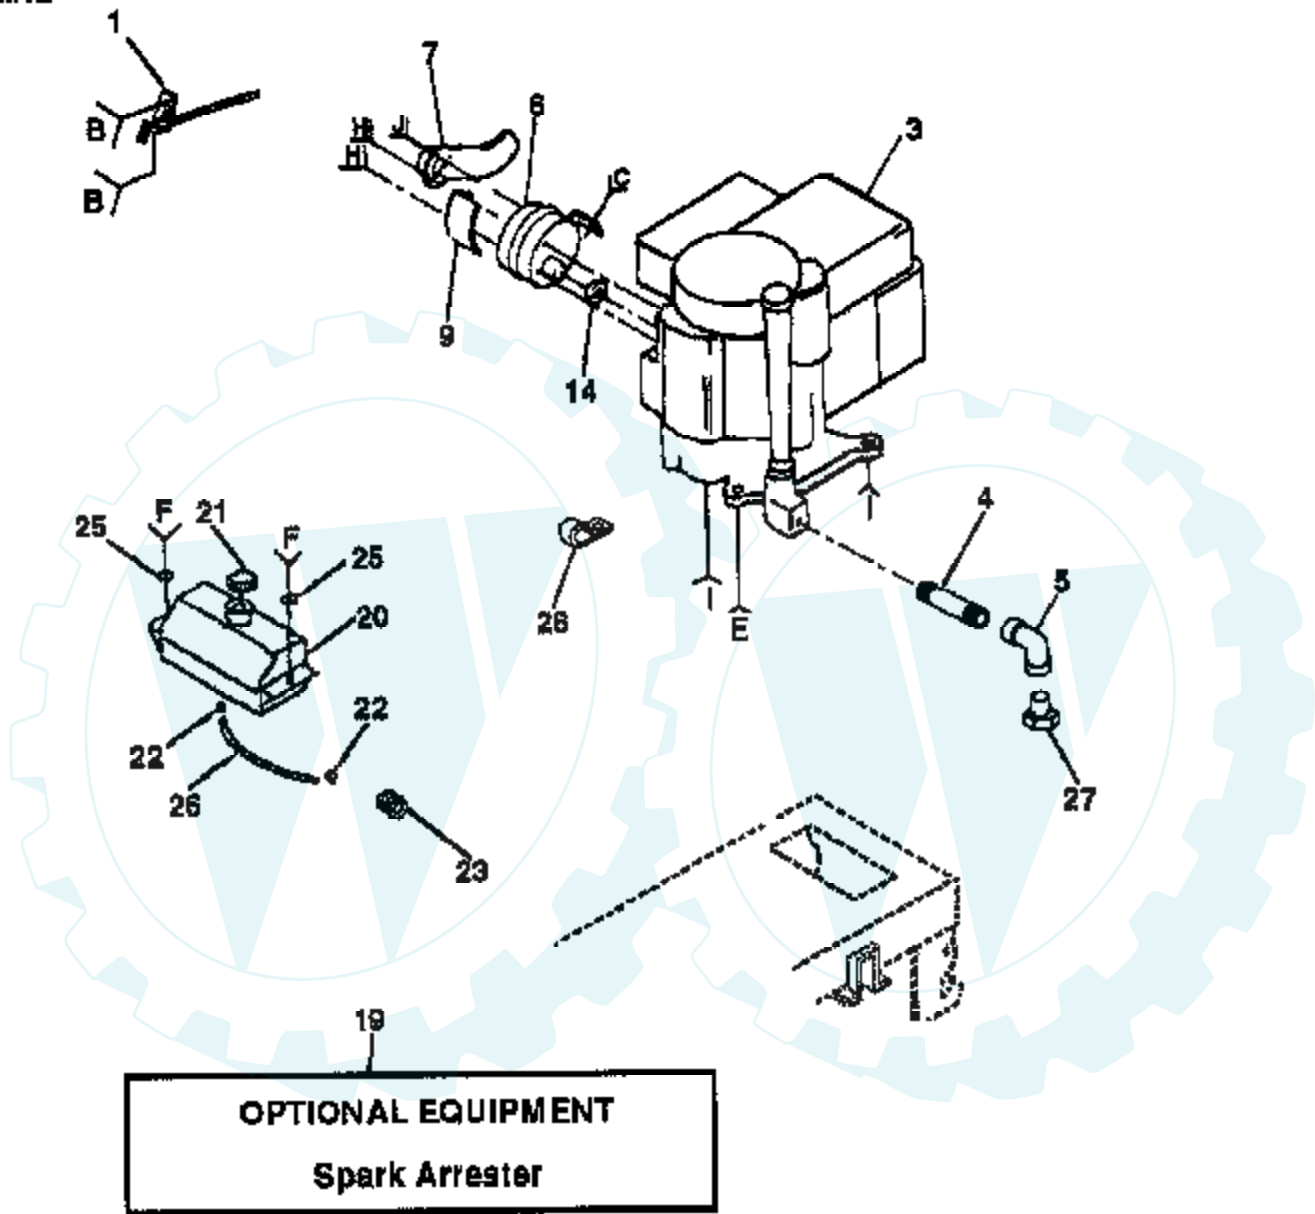

11 HP 38" RIDING LAWN TRACTOR - MODEL NUMBER CT1138C

ENGINE

Ref #	Part Number	Qty	Description
1	132771		THROTTLE CONTROL
2	17720410		SCREW LT
3	131996		ENGINE
4	13280324		PIPE NIPPLE
5	13200300		ELBOW
6	101273M		MUFFLER LTV
7	108767X		DEFLECTOR MUFFLER
8	17030808		SUB= 17030814
9	101159L		SHIELD HEAT LTV
10	74780556		"BOLT,HEX"
11	19111012		WASHER T
12	74780408		BOLT
13	10040400		LOCKWASHER
14	125593X		SUB= 272293
15	11050600		LOCKWASHER
16	17490620		SCREW
19	121851X		SUB= 532137180
20	109202X		TANK.FUEL.LT.
21	123549X		SUB= 158990
22	123487X		HOSE CLAMP
24	17490612		SCREW
25	19131612		WASHER GT
26	8548R		FUEL LINE T
27			REFER TO IMAGE
28	2751R		CLIP T