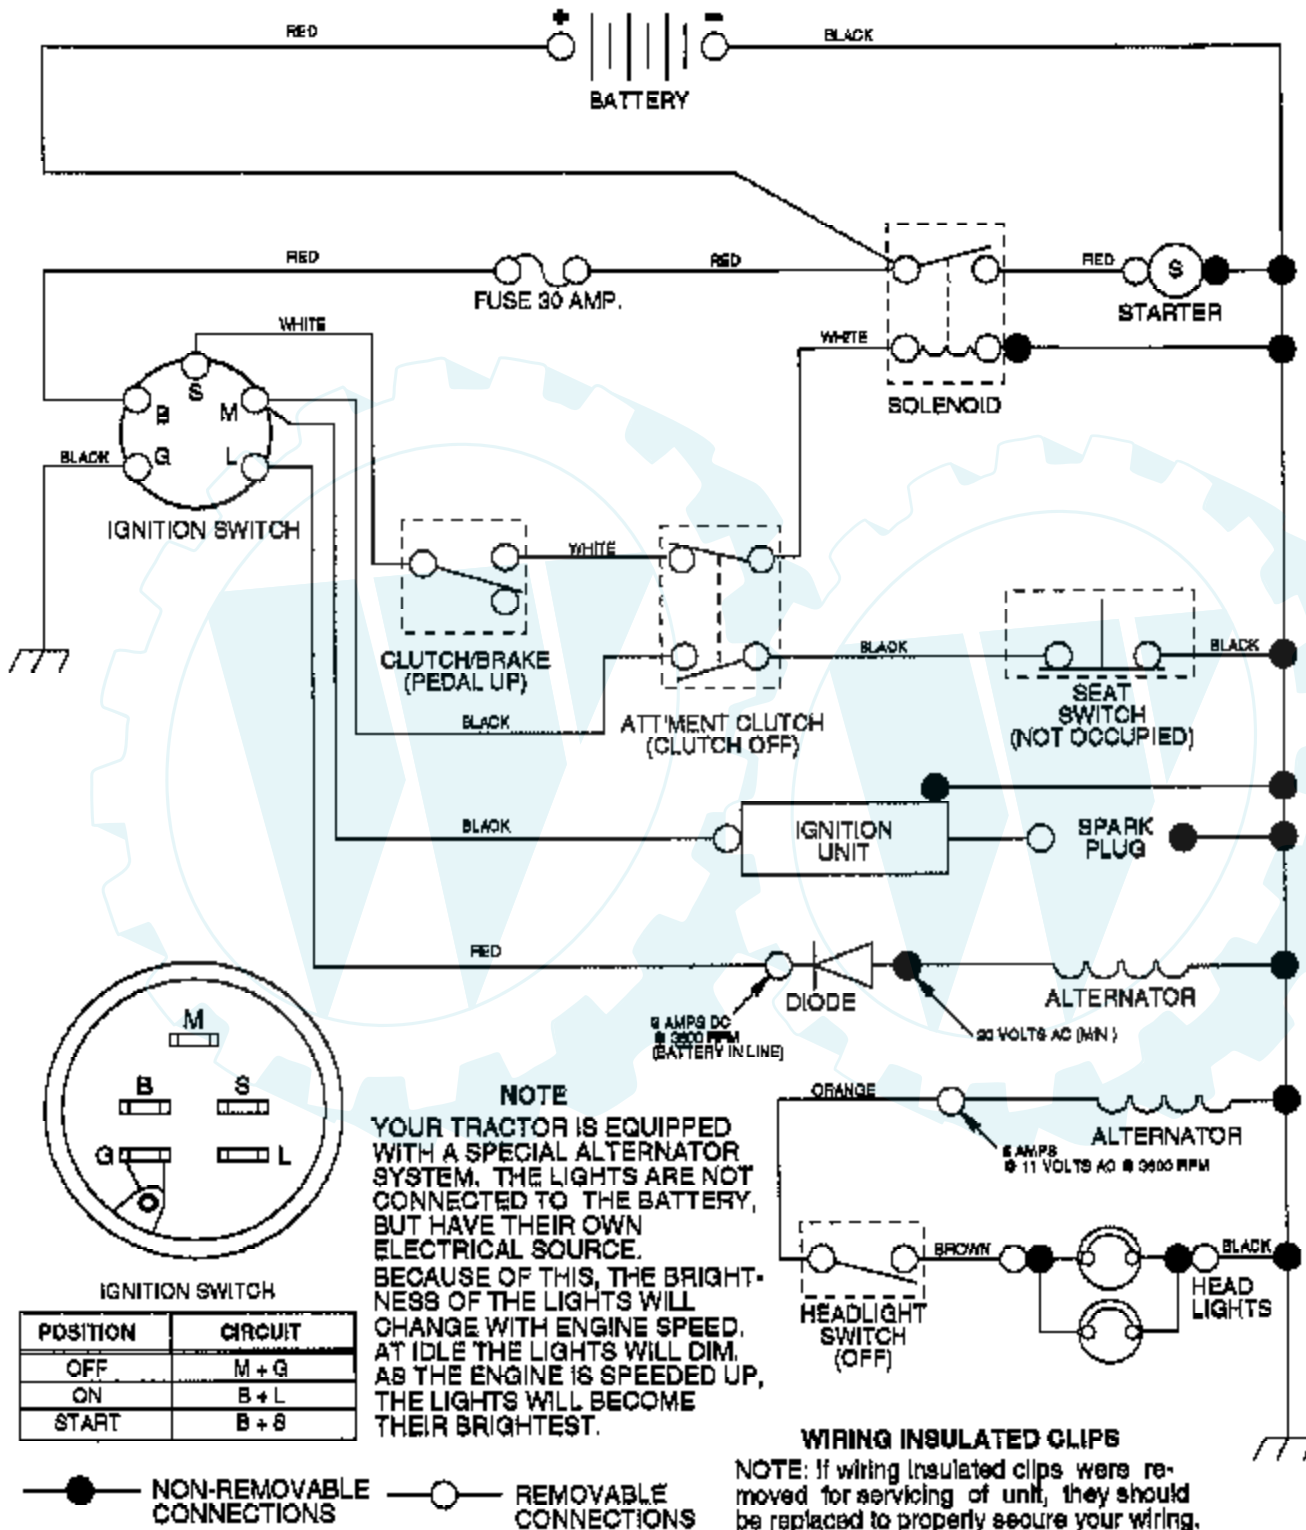

11 HP 38" RIDING LAWN TRACTOR - MODEL NUMBER CT1138C

SCHEMATIC