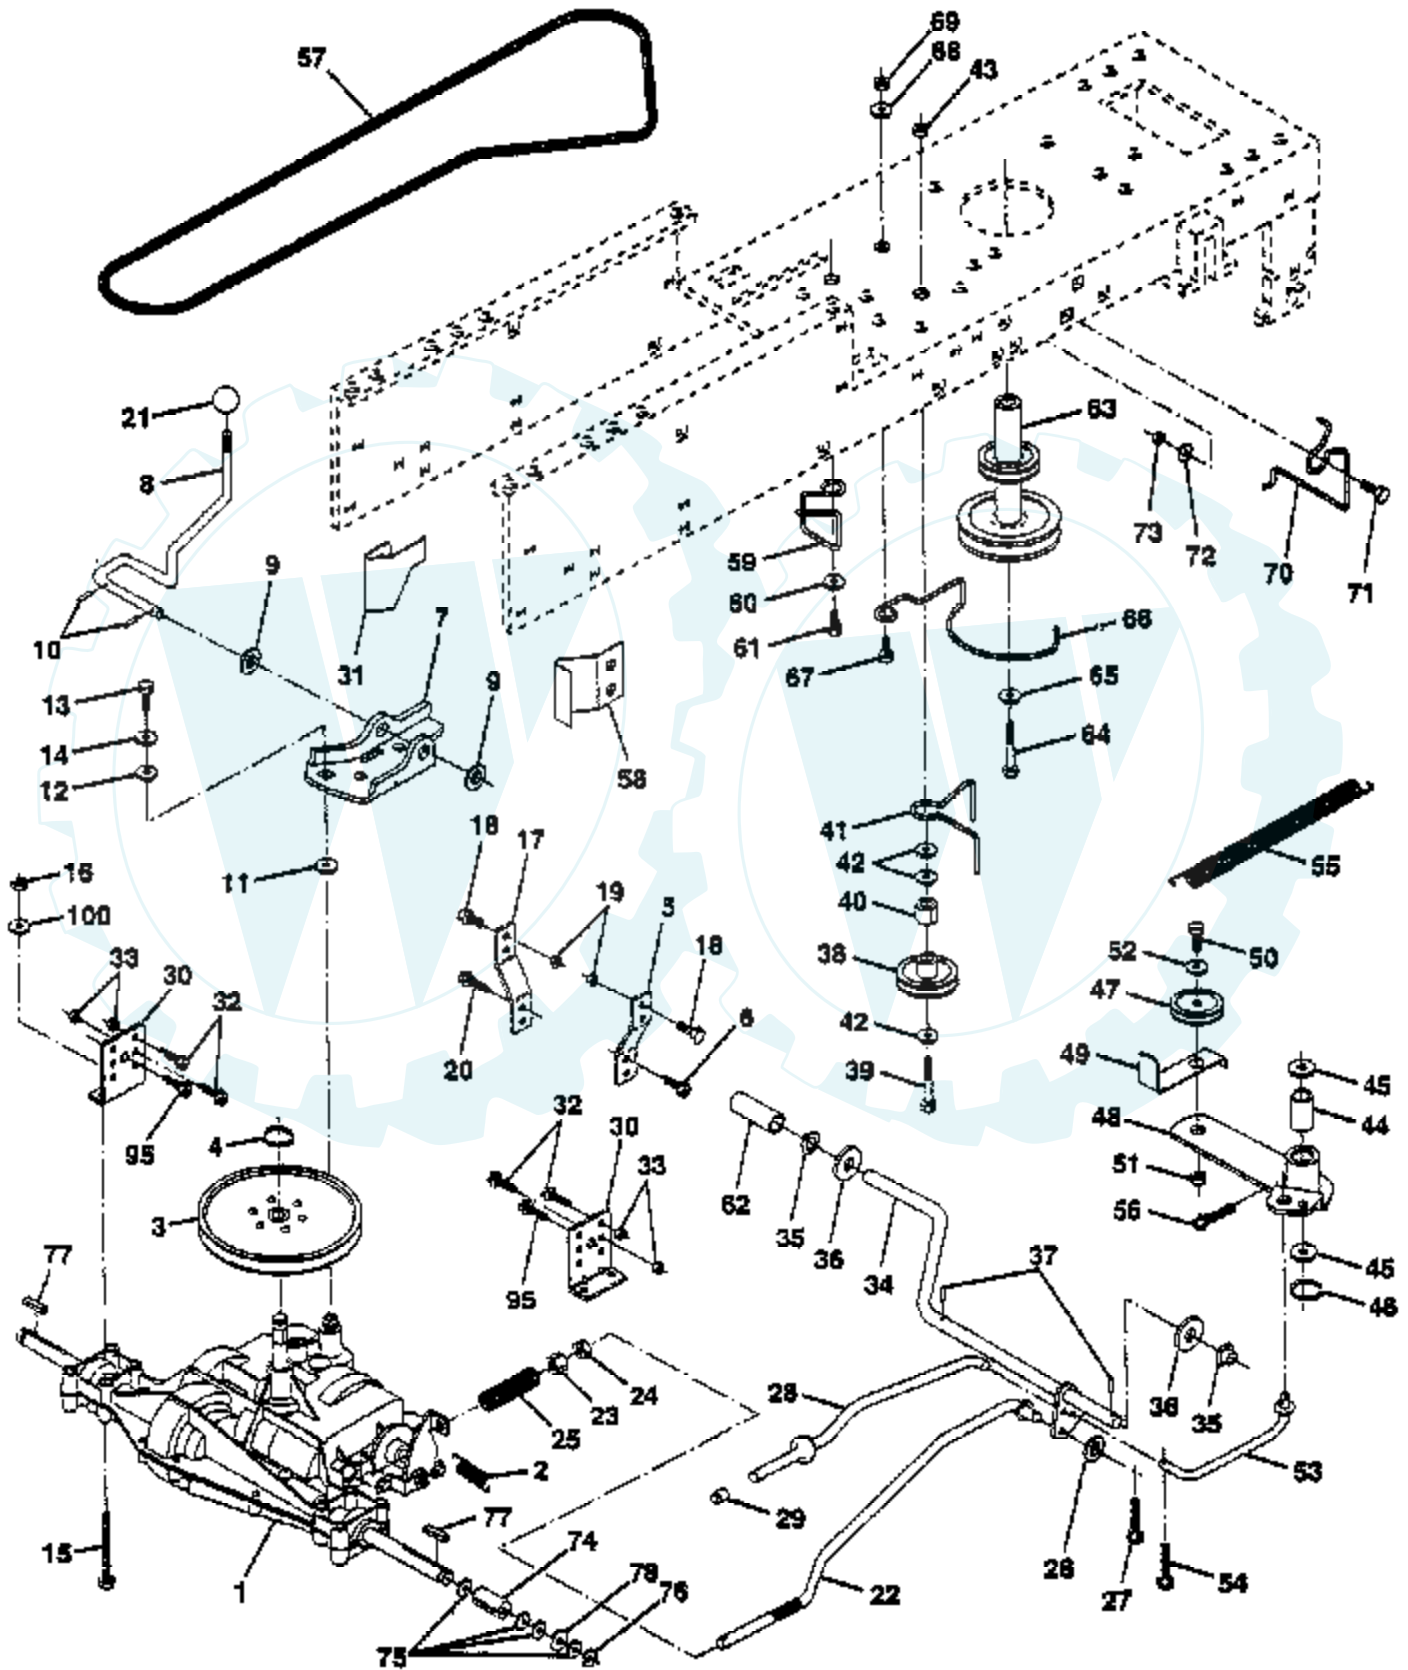

12.5 HP 42" TRACTOR - - MODEL NUMBER CP12542LTA

DRIVE

Ref #	Part Number	Qty	Description
1	142603		SUB= 160664
2	110422X		SUB= 146682
3	123666X		PULLEY TRANS
4	12000028		SUB= 2267J
5	121520X		STRAP TORQUE
6	17490512		SCREW
7	130802		SUB= 162240
8	131679		SHIFT ROD
9	19151216		WASHER
10	76020416		PIN COTTER 1/8
11	105701X		WASH-SHFT PLT LT
12	19091210		WASHER LT
13	71040412		SUB= 74550412
14	10040400		LOCKWASHER
15	74780544		BOLT HEX
16	73680500		SUB= 73690500
17	121520X		STRAP TORQUE
18	74780616		BOLT
19	73800600		NUT
20	17490512		SCREW
21	106933X		KNOB T (1/2-HOLE)
22	130804		BRAKE ROD
23	73800600		NUT
24	73350600		NUT
25	106888X		SPRING ROD LT
26	19131316		WASHER
27	76020412		COTTER PIN
28	140448		ROD PARK BRAKE
29	71673		PLUNGER CAP T
30	130807		TRANSAXLE MTG BKT
31	127275X		"KEEPER,BELT LH T"
32	74760612		SUB= 74780612
33	73800500		NUT
34	122424X		SUB= 149001
35	120183X		NYLON BEARING
36	19211616		WASHER LT
37	1572H		SUB= 2882J
38	123674X		PULLEY.IDLER.FLAT
39	74760644		BOLT
40	4470J		SPACER T
41	109070X		BELT KEEPER LT
42	19131312		WASHER
43	73800600		NUT
44	105706X		"LY, BEARING"
45	110812X		WASHER LT
46	12000039		KLIP RING
47	127783		SUB= 139245
48	123789X		ARM IDLER
49	123205X		RETAIN BELT
50	74760624		SUB= 74930624
51	73680600		SUB= 73690600
52	19131316		WASHER
53	105710X		"LINK, CLUTCH T"
54	76020412		COTTER PIN
55	105709X		"SPRING, RETURN LT"
56	76020412		COTTER PIN
57	130801		SUB= 138255
58	127274X		"KEEPER,BELT RH T"