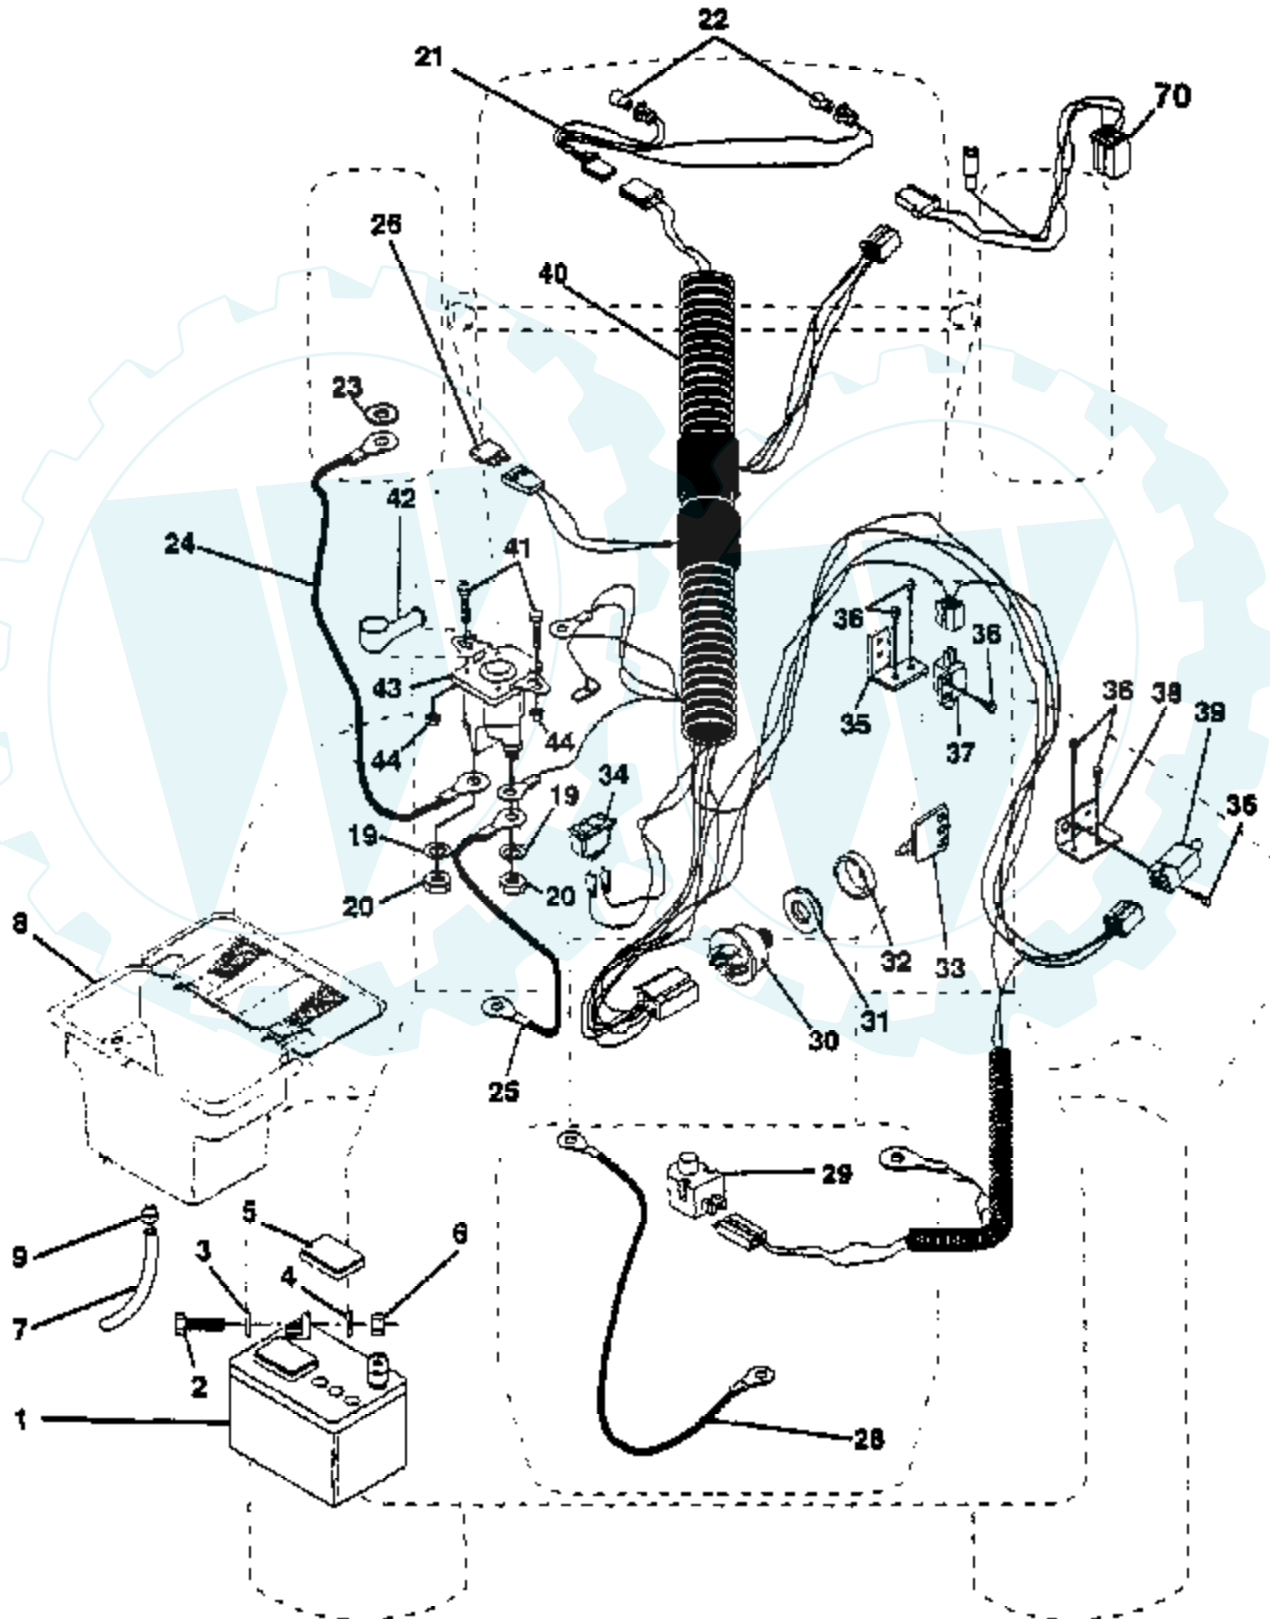

12.5 HP 42" TRACTOR - - MODEL NUMBER CP12542LTA

ELECTRICAL

Ref #	Part Number	Qty	Description
1	121265X		SUB= 123899X
2	74760412		BOLT LT
3	19091016		WASHER
4	10040400		LOCKWASHER
5	121264X		"CAP,BATTERY "
6	73220400		SUB= 50675
7	109238X		TUBE T
8	129965		SUB= 156417
9	109596X		HOSE CLAMP T
19	10090400		SUB= 10040400
20	73350400		NUT
21	136850		"HARNES,LIGHT SOC"
22	4152J		HEADLAMP BULB
23	11150400		LOCKWASHER
24	4799J		"CABLE T, BATTERY"
25	132202		SUB= 146147
26	108824X		FUSE HYT
28	4207J		CABLE T
29	121305X		SWITCH SEAT
30	140399		SUB= 163088
31	140400		SUB= 145774
32	141226		COVER KEY SWITCH
33	140401		KEY MLD GEN DELTA
34	110712X		SWITCH LT
35	108236X		BRACKET LT
36	17021008		SCREW
37	104445X		SWITCH-INTER. GT
38	140336		BRACKET SWITCH IN
39	109553X		SWITCH INTERLOCKT
40	140414		HARNES IGN DASH
41	71110408		BOLT HXHD FIN
42	131563		SUB= 154336
43	138406		SUB= 146154
44	73640400		NUT HXKEP 1/4X20
70	140413		HARNES ENG DUAL