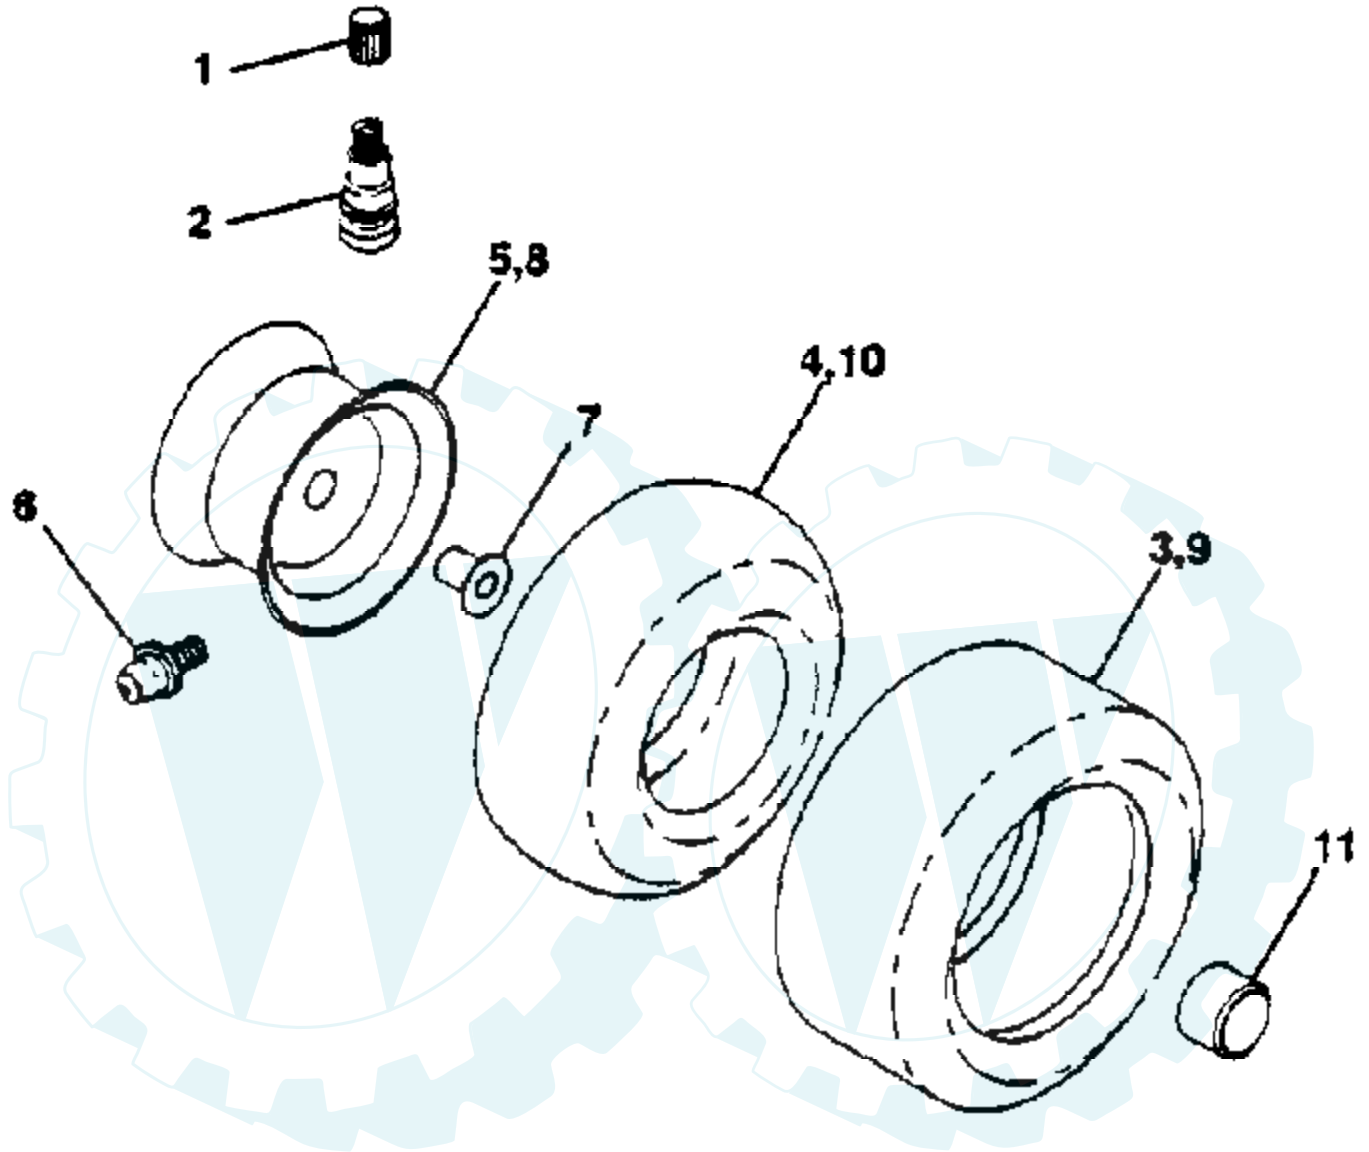

Ref #	Part Number	Qty	Description
71	142427		ROD CLUTCH 38/42
72	131870		RETURN SPRING
73	127847		CLUTCH ARM SECOND
74	121748X		WASHER
75	12000029		RING
76	128903		SHOULDER BOLT
77	127845		SPRING KEEPER
78	140334		SUB= 154810
79	127498		BUSHING
80	128759		SUB= 918128759
81	73350600		NUT
82	142028		TRUNION ADJ
	130794		MANDREL ASM
	140475		SUB= 145411

12.5 HP 42" TRACTOR - - MODEL NUMBER CP12542LTA SEAT ASSEMBLY

Ref #	Part Number	Qty	Description
1	127427		SUB= 140119
2	140551		BRACKET PVT SEAT
3	74760616		BOLT
4	19131610		WASHER PM
5	140407		CLIP PUSH - IN
6	73800600		NUT
7	124181X		SPRING COMPRESSIO
8	17490616		SCREW GTV
9	19131614		WASHER
10	140552		SUB= 155925
12	121246X		BRKT SWITCH
13	121248X		BUSHING
14	72050411		SUB= 872050411
15	134300		SPLIT SPACER
16	121250X		SPRING
17	123976X		SUB= 73900400
21	139888		BOLT.SHLD.5/16-18
22	73800500		NUT
23	74780814		BOLT
24	19171912		WASHER
25	127018X		"BOLT,SHOULDER"
26	10040800		LOCKWASHER

WHEELS & TIRES

Ref #	Part Number	Qty	Description
1	59192		VALVE CAP
2	65139		VALVE STEM LT
3	106222X		SUB= 122073X
4	59904		TUBE.5.3/4.5/6
5	106732X417		"RIM,FRT T"
6	278H		FITTING LT
7	9040H		"FLANGE, BEARING"
8	106108X417		"RIM 8""
9	106268X		SUB= 122074X
10	7152J		TUBE.18X9.5-8
11	104757X		HUB CAP