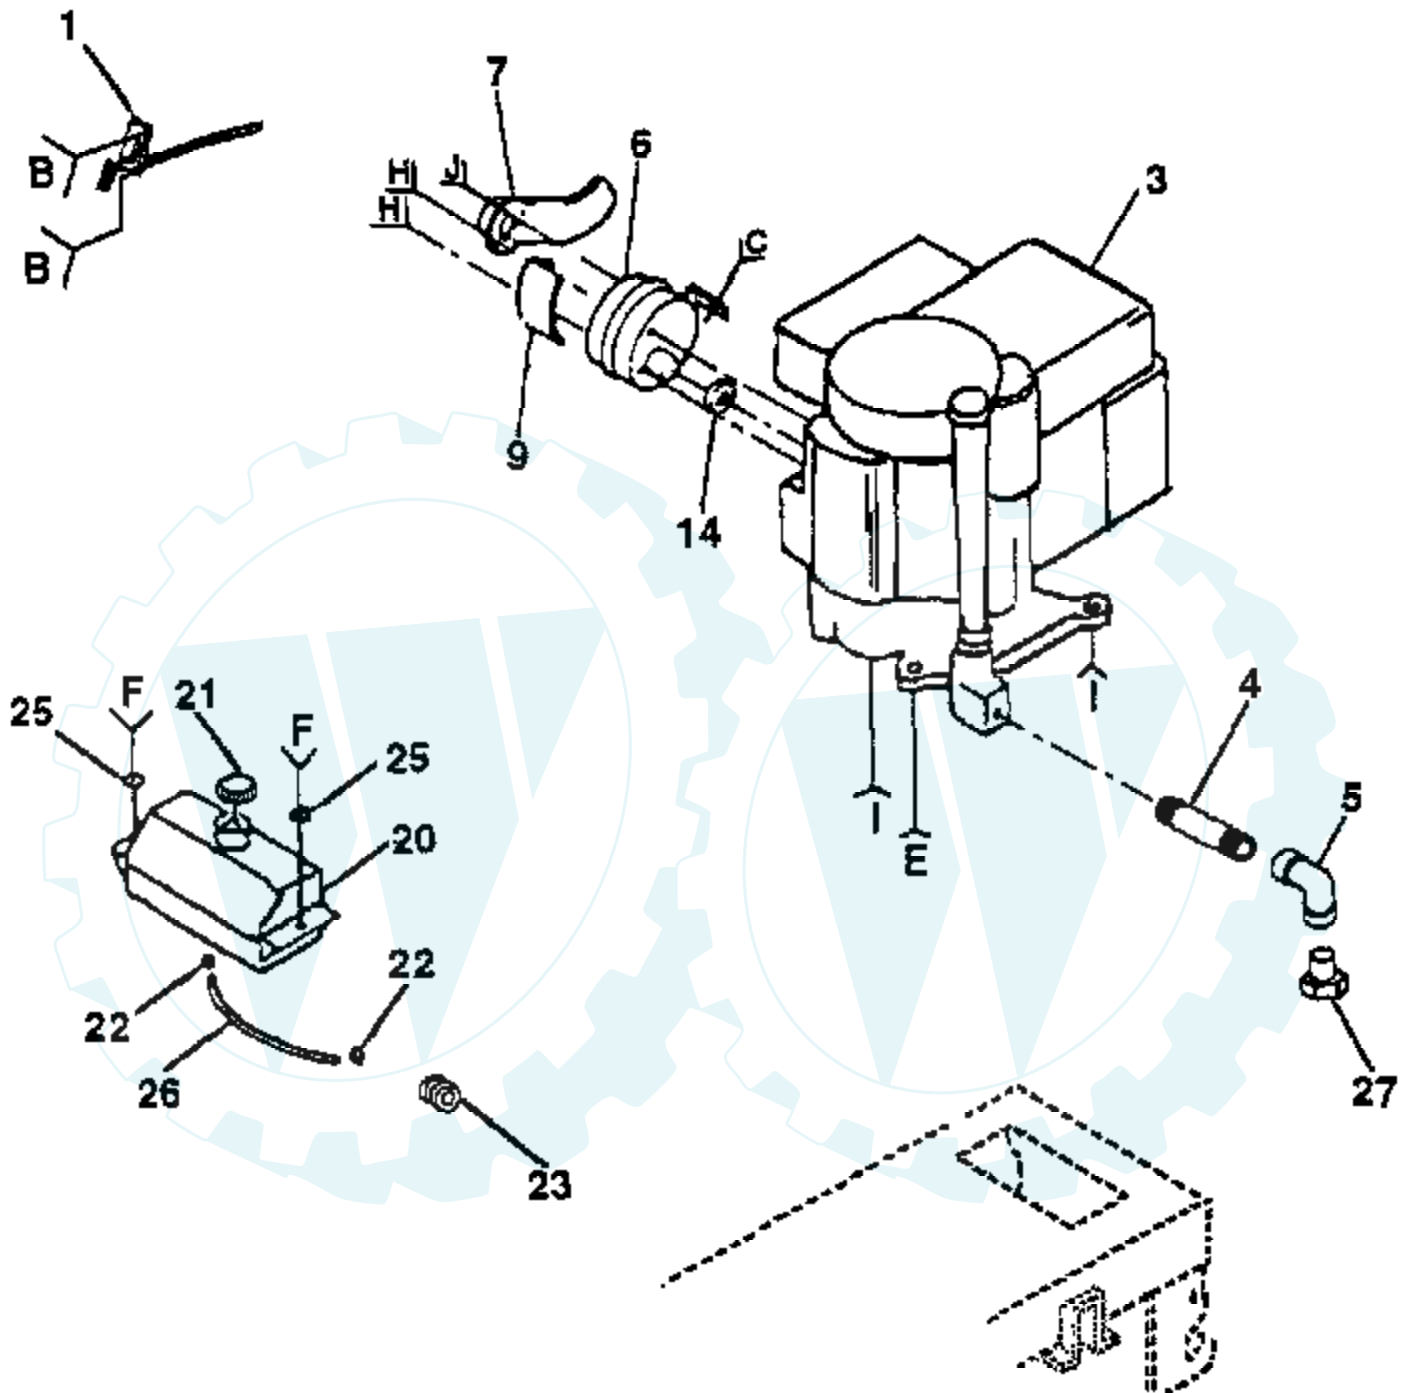

12.5 HP 42" TRACTOR - - MODEL NUMBER CP12542LTA

ENGINE

19
OPTIONAL EQUIPMENT
Spark Arrester

Ref #	Part Number	Qty	Description
1	132771		THROTTLE CONTROL
2	17720410		SCREW LT
3	137551		ENG. B&S12.5 HP
4	13280324		PIPE NIPPLE
5	13200300		ELBOW
6	10273M		MUFFLER EXHUST
7	108767X		DEFLECTOR MUFFLER
8	17030808		SUB= 17030814
9	101159L		SHIELD HEAT LTV
10	74780556		"BOLT,HEX"
11	19111012		WASHER T
12	74780408		BOLT
13	10040400		LOCKWASHER
14	125593X		SUB= 272293
15	11050600		LOCKWASHER
16	17490620		SCREW
19	137180		SUB= 532137180
20	109202X		TANK.FUEL.LT.
21	140527		CAP ASM FUEL
22	123487X		HOSE CLAMP
23	124028X		SUB= 532124028
24	17490412		SCREW HEX CRT
25	19091416		WASHER
26	137040		LINE FUEL
27			CHECK WITH SUPPLIER