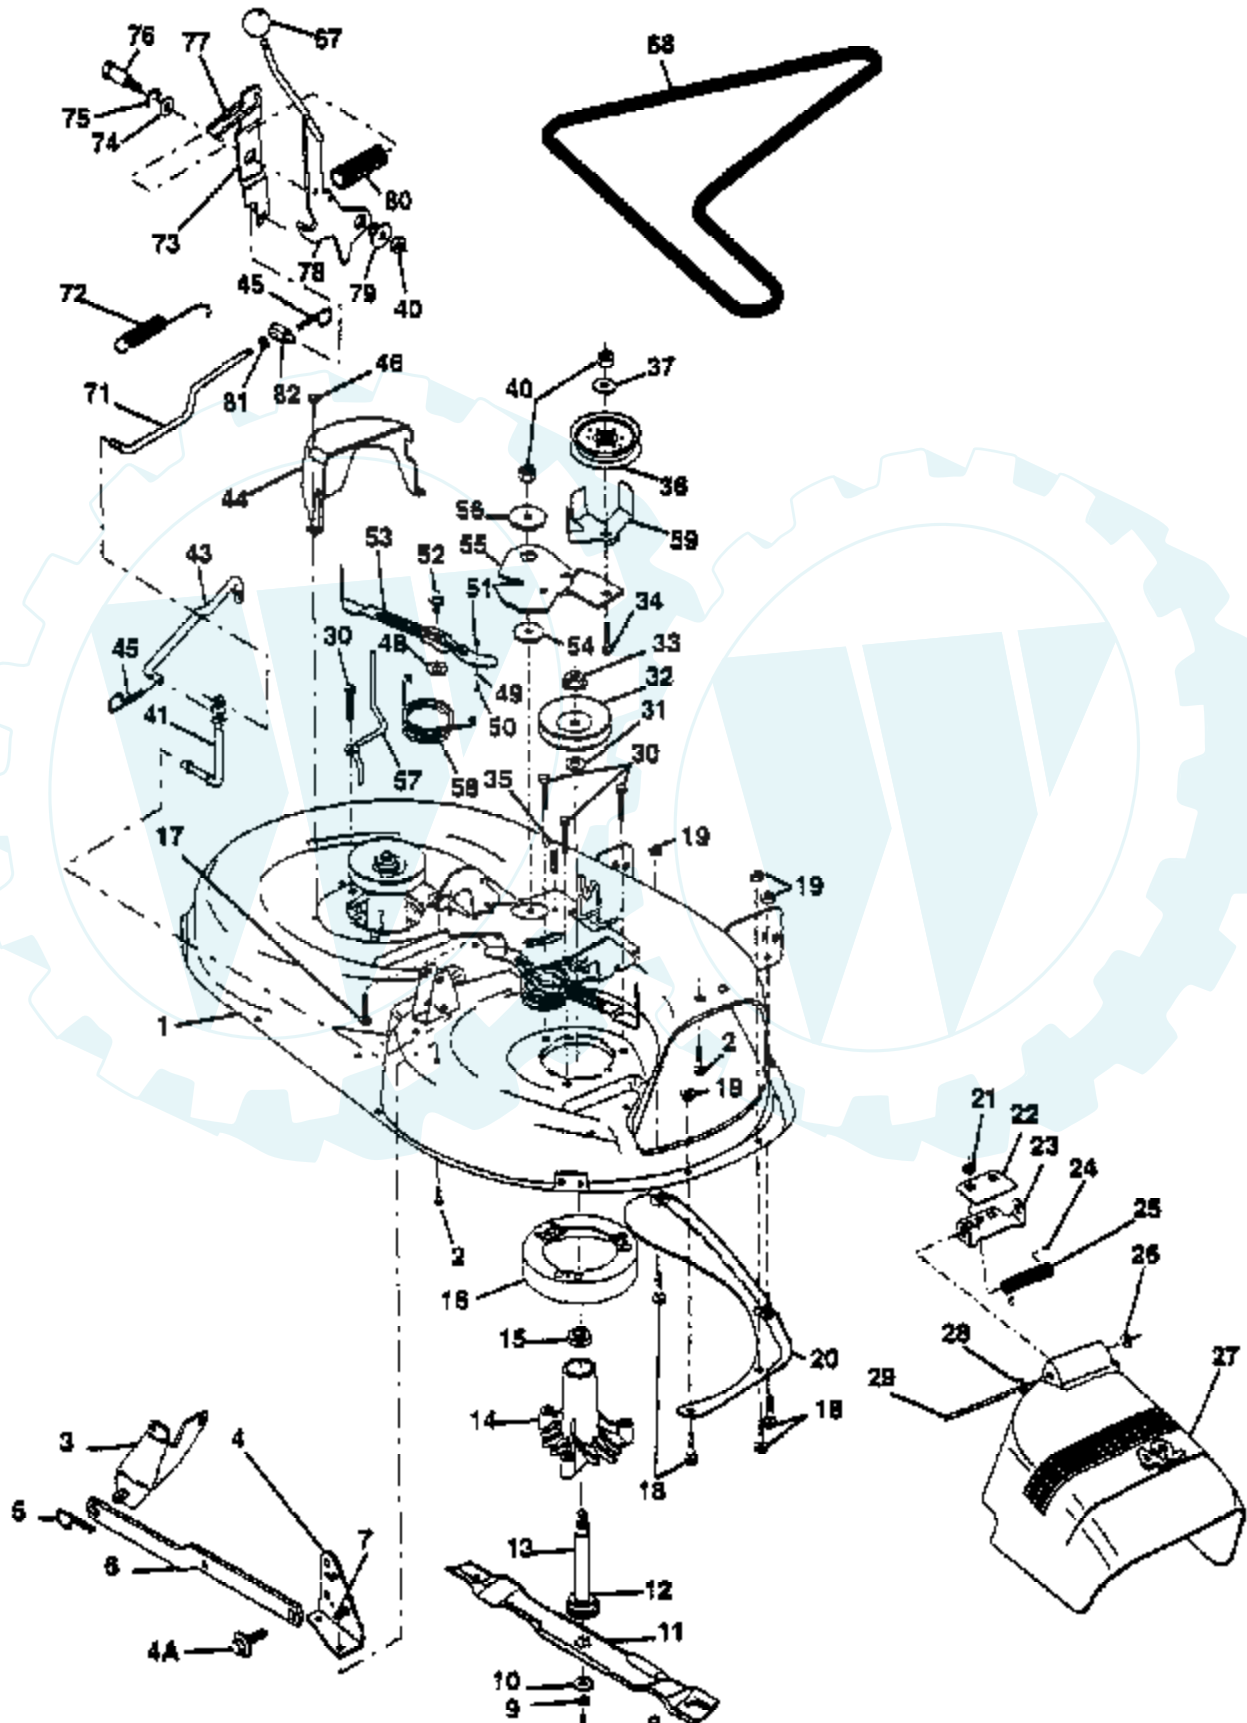

12.5 HP 42" TRACTOR -- MODEL NUMBER CP12542LTA

42" MOWER DECK

Ref #	Part Number	Qty	Description
1	140081		SUB= 144393
2	72140506		BOLT
3	138017		BRKT ASM SWAY BAR
4	138440		BRKT DECK SW BAR
4A	132827		BOLT SHD 5/16-18
5	4939M		SUB= 85902
6	130832		SUB= 130833
7	73800500		NUT
8	850857		BLADE BOLT
9	10030600		SUB= 10040600
10	140296		WASHER.HARD.BLADE
11	134149		"BLADE.42"" MULCHER"
12	129895		BEARING.BALL
13	137645		SUB= 137646
14	128774		HSG ASM MANDREL
15	110485X		BEARING
16	140329		STRIPPER RND MWR
17	72110610		BOLT RDHD 3/8-16
18	72140505		BOLT
19	73800500		NUT
20	136888		SUB= 918136888
21	73800500		NUT
22	134753		STIFFENER BRKT
23	131267		DEFLECTOR BRKT
24	105304X		CAP-SLEEVE LT
25	123713X		SPRING TORSION
26	110452X		NUT PUSH M
27	130968		DEFLECTOR.SHIELD
28	19111016		WASHER
29	131491		HINGE ROD
30	138776		SUB= 157722
31	129963		WASHER
32	129861		SUB= 153535
33	137266		SUB= 139729
34	72110614		BOLT
35	133835		XMAS TREE FASTNER
36	131494		FLAT IDLER PULLEY
37	19131316		WASHER
40	73800600		NUT
41	133551		PIVOT ROD
43	140083		ROD CLUTCH W/NIBS
44	140088		GUARD MAND LH BLK
45	4497H		RETAINER M
46	137729		SCREW.1/4-20X5/8
48	133944		HARD SMALL WASHER
49	133940		SUB= 151785
50	131340		SHOULDER BOLT
51	69180		LOCKNUT
52	139888		BOLT.SHLD.5/16-18
53	131845		BRAKE PAD ARM ASM
54	133943		HARDENED WASHER
55	140084		SUB= 151785
56	122052X		SPACER RETAINER
57	140090		KEEPER BELT LH 42
58	140086		SPRING TORSN BRAK
59	141043		GUARD IDLER TUV
67	106932X		KNOB T(3/8 HOLE)
68	140067		BELT-V MWR 82.625