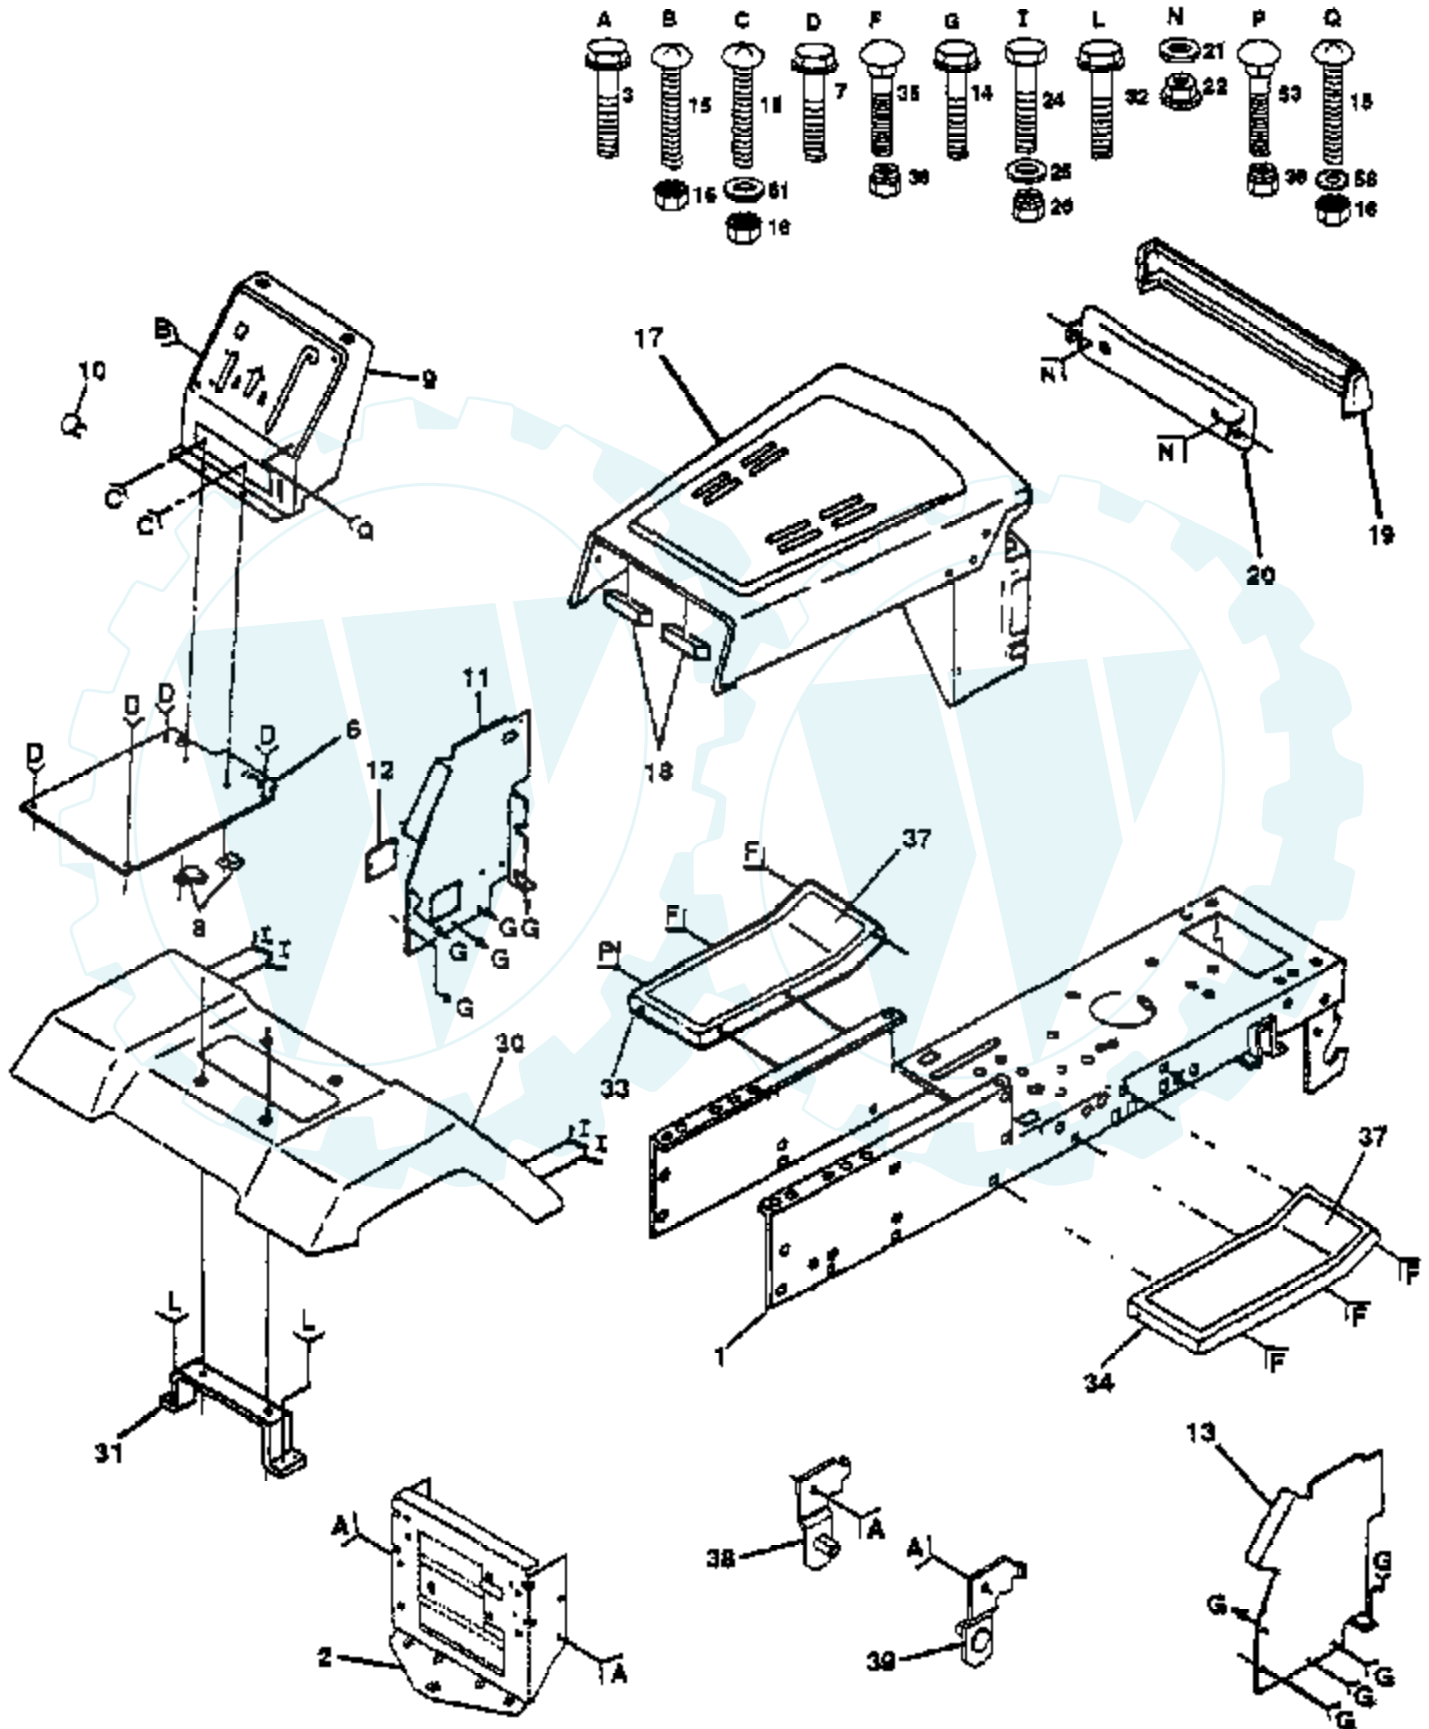

12.5 HP 42" TRACTOR - - MODEL NUMBER CP12542LTA

CHASSIS

Ref #	Part Number	Qty	Description
1	140341		SUB= 145501
2	140356		SUB= 145009
3	17490612		SCREW
6	140290X016		SUB= 145208X016
7	17490612		SCREW
8	2751R		CLIP T
9	140637X011		DASH SILKSCRN 1
10	5479J		PLUG BUTTON T
11	122795X		PANEL DASH LH
12	121794X		COVER ACCESS
13	124031X		SUB= 155934X010
14	17490608		SCREW LT
15	74180512		SCREW
16	73510500		NUT
17	133956X520		HOOD/GRILLE.ASM.
18	126938X		SUB= 532126938
19	133954		LENS SERVICE KIT
20	132257		SUB= 918132257
21	19091216		WASHER PM
22	108067X		PAL NUT LT
24	74780616		BOLT
25	19131312		WASHER
26	73800600		NUT
30	109872X520		FENDER.PNT.LT
31	136619		BRKT FENDER
32	17490612		SCREW
33	105465X417		SUB= 145244X417
34	105464X417		SUB= 145243X417
35	72110606		BOLT
36	73800600		NUT
38	139886		BRACKET ASM LH
39	139887		BRACKET ASM RH
51	19131216		WASHER
53	72140608		SUB= 72110608
58	11050600		LOCKWASHER

12.5 HP 42" TRACTOR - - MODEL NUMBER CP12542LTA

DECALS

Ref #	Part Number	Qty	Description
1	138955		DECAL.DASH.INST.
6	133796		DECAL
7	4900J		DECAL T
9	131425		CHASSIS DECAL
10	135013		NLA
12	144442		DECAL.HD.RH.CPARK
13	135594		NLA
14	144443		DECAL.HD.LH.CPARK
16	140837		DECAL BRAK PARK
17	136830		DECAL.V.BELT
	138311		DECAL HANDLE LIFT
	140718		MANUAL OPERATORS
	144338		MANUAL.P.CP12542
	C42		GRASS CATCHER
	LSB42		SNOW THROWER
	LBD48		SNOW BLADE
	LC05		WHEEL WTS.
	GWN42		GAUGE WHEEL, NARROW 42"
	LA018		TIRE CHAINS