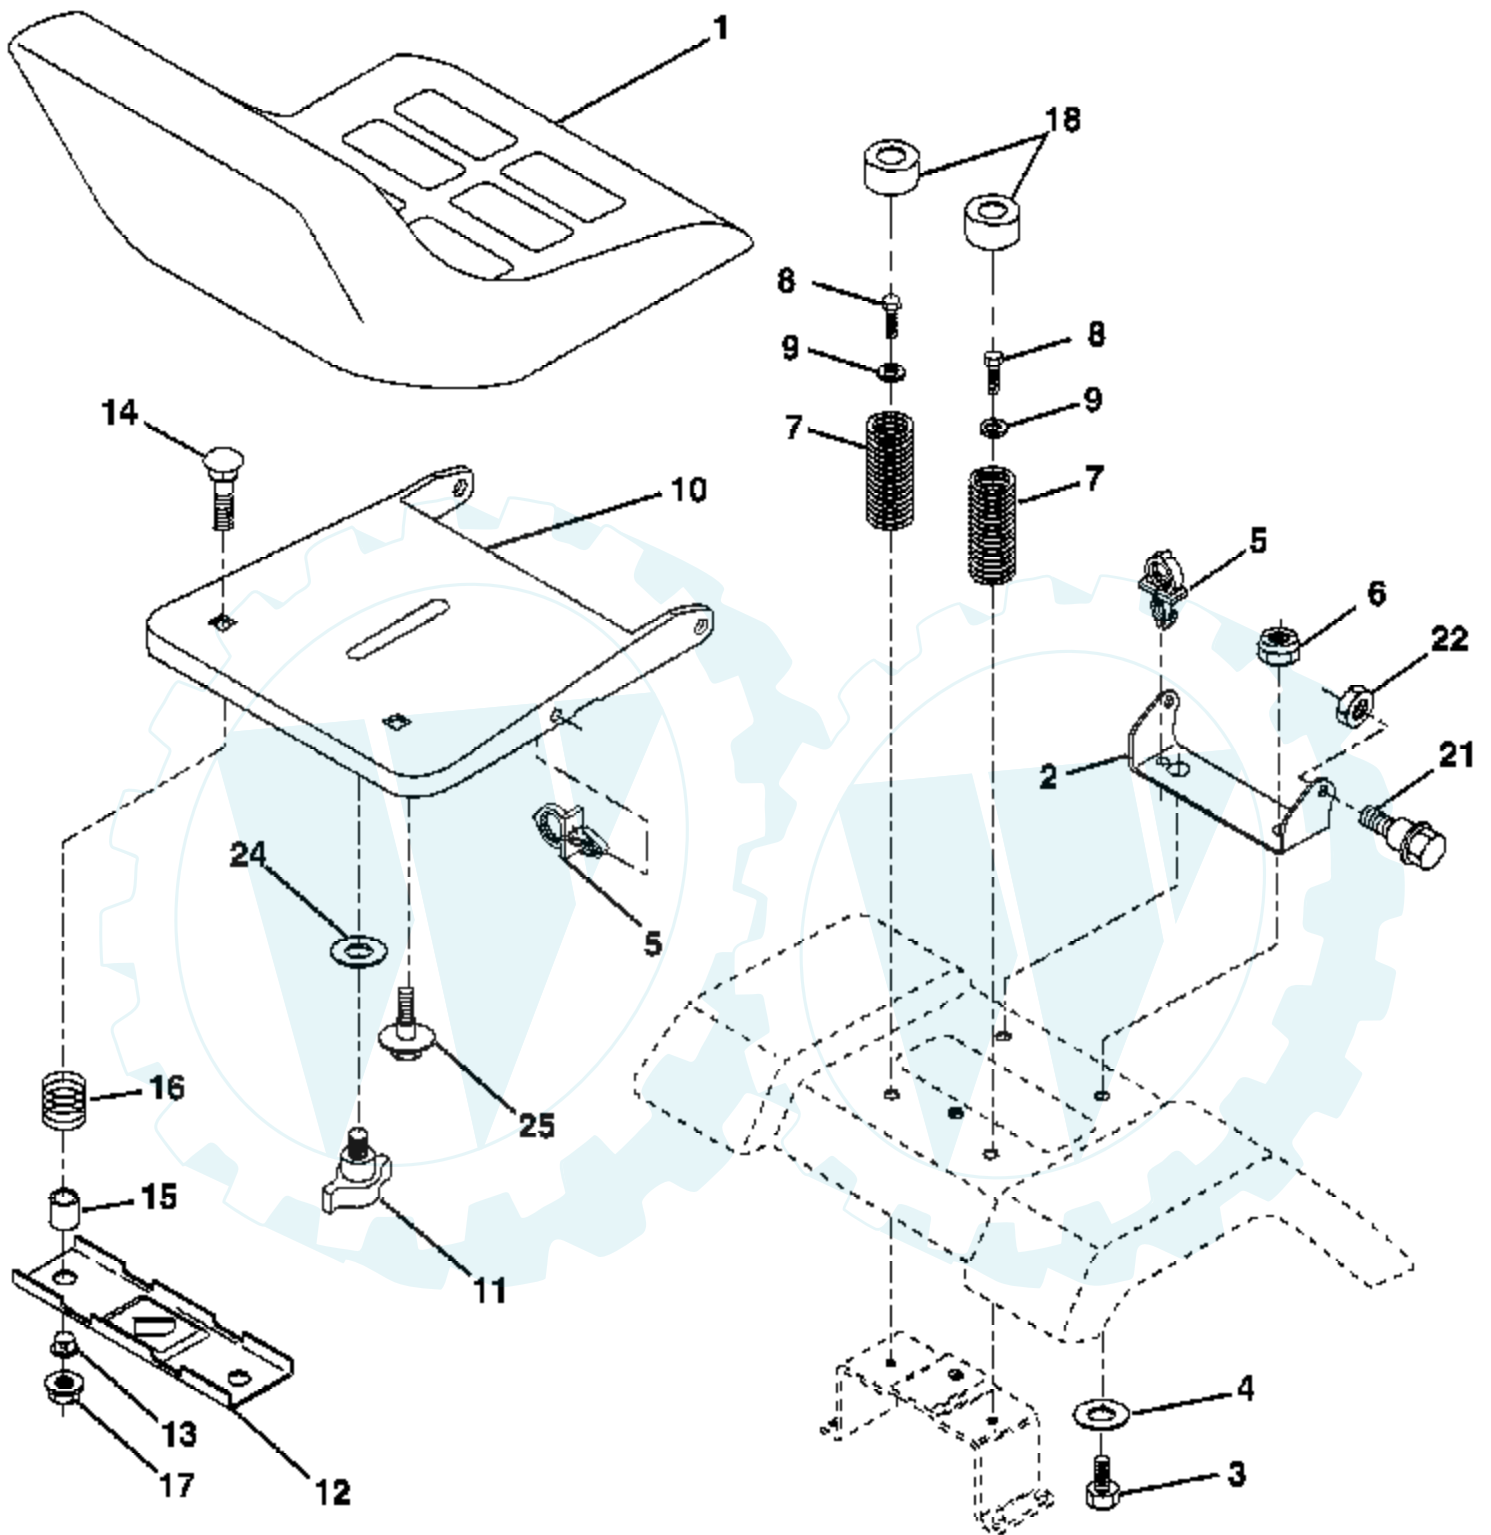

IGNITION SWITCH

POSITION	CIRCUIT	"MAKE"
OFF	M + G + A1	NONE
ON + LIGHTS	B + A1	L + A2
ON	B + A1	NONE
START	B + S + A1	NONE

WIRING INSULATED CLIPS
NOTE: IF WIRING INSULATED CLIPS WERE REMOVED FOR SERVICING OF UNIT, THEY SHOULD BE REPLACED TO PROPERLY SECURE YOUR WIRING.

02762

PTO SWITCH	
POSITION	CIRCUIT
OFF	C + G, B + H
ON	C + F, B + E, A + D

REMOVABLE CONNECTIONS

NON-REMOVABLE CONNECTIONS

PTO SWITCH CONNECTOR

Ref #	Part Number	Qty	Description
1	189022		Seat
2	140551		Bracket Pivot Seat
3	71110616		Bolt Fin Hex 3/8-16 unc x 1
4	19131610		Washer 13/32 x 1 x 10 Ga
5	145006		Clip Push-In
6	73800600		Nut Hex w/Ins. 3/8-16 unc
7	124181X		Spring Seat Cprsn
8	17000616		Screw 3/8-16 x 1-1/2
9	19131614		Washer 13/32 x 1 x 14 Ga.
10	182493		Pan Seat
11	166369		Knob Seat Adj. Wingnut
12	121246X		Bracket Mounting Switch
13	121248X		Bushing Snap Blk Nyl 50 Id
14	72050412		Bolt Rdhd Sqnk 1/4-20 x 1-1/2
15	121249X		Spacer Split 28x .88 Zinc
16	123740X		Spring Cprsn Plate 1.310 Ga
17	123976X		Nut Lock 1/4 Lge Flg Gr. 5 Zinc
18	124238X		Cap Spring Seat
21	171852		Bolt Shoulder 5/16-18 unc
22	73800500		Nut Hex Lock W/Ins 5/16-18
24	19171912		Washer 17/32 x 1-3/16 x 12 Ga.
25	127018X		Bolt Shoulder 5/16-18 x 62