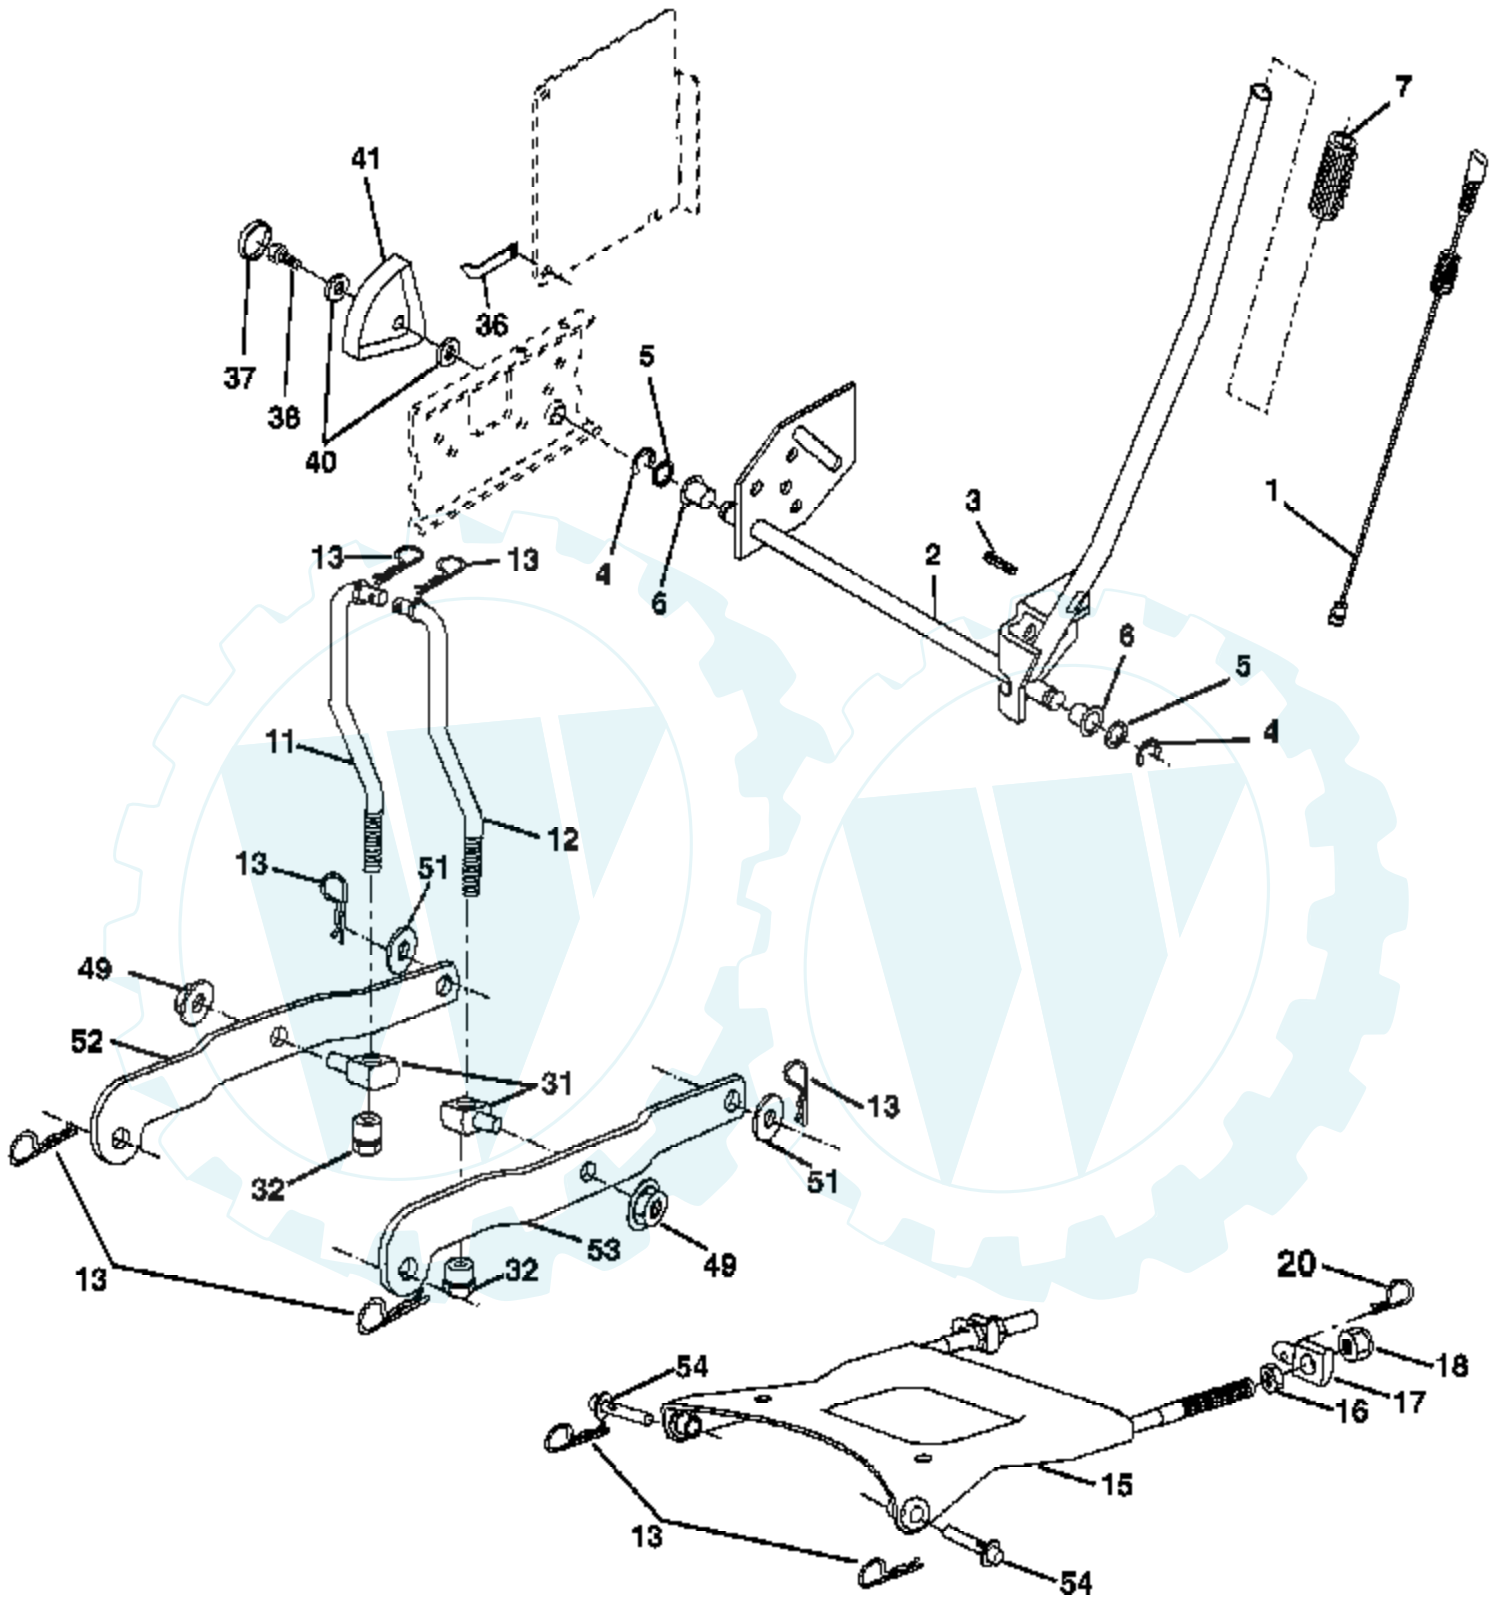

Ref #	Part Number	Qty	Description
1	179504		Plunger Assembly
2	159476		Shaft Assembly, Lift
3	188822		Pin, Groove
4	12000002		E-Ring
5	19211621		Washer 21/32 x 1 x 21 Ga.
6	120183X		Bearing, Nylon
7	175830		Grip, Handle, Fluted
11	175370		Link, Lift, L.H.
12	175371		Link, Lift, R.H.
13	4939M		Retainer Spring
15	175562		Plate Asm Suspension Front
16	73350800		Nut Hex Jam 1/2-13 unc
17	175689		Trunnion Front Susp.
18	73800800		Nut Lock w/Wsh 1/2-13 unc
20	163552		Retainer Spring
31	176205		Trunion Sups. Arm.
32	175994		Nut Lift Link 7/16-20
36	155097		Pointer Height Indicator
37	123935X		Plug Hole
38	17060516		Screw 5/16-18 x 1
40	19112410		Washer 11/32 x 1-1/2 x 10 Ga.
41	155098		Indicator Height Stlt
49	145212		Nut Hex/Large Lock
51	19171416		Washer 17/32 x 7/8 x 16 Ga.
52	175378		Arm Suspension Rear LH
53	175802		Arm Suspension Rear RH
54	175560		Pin Flange