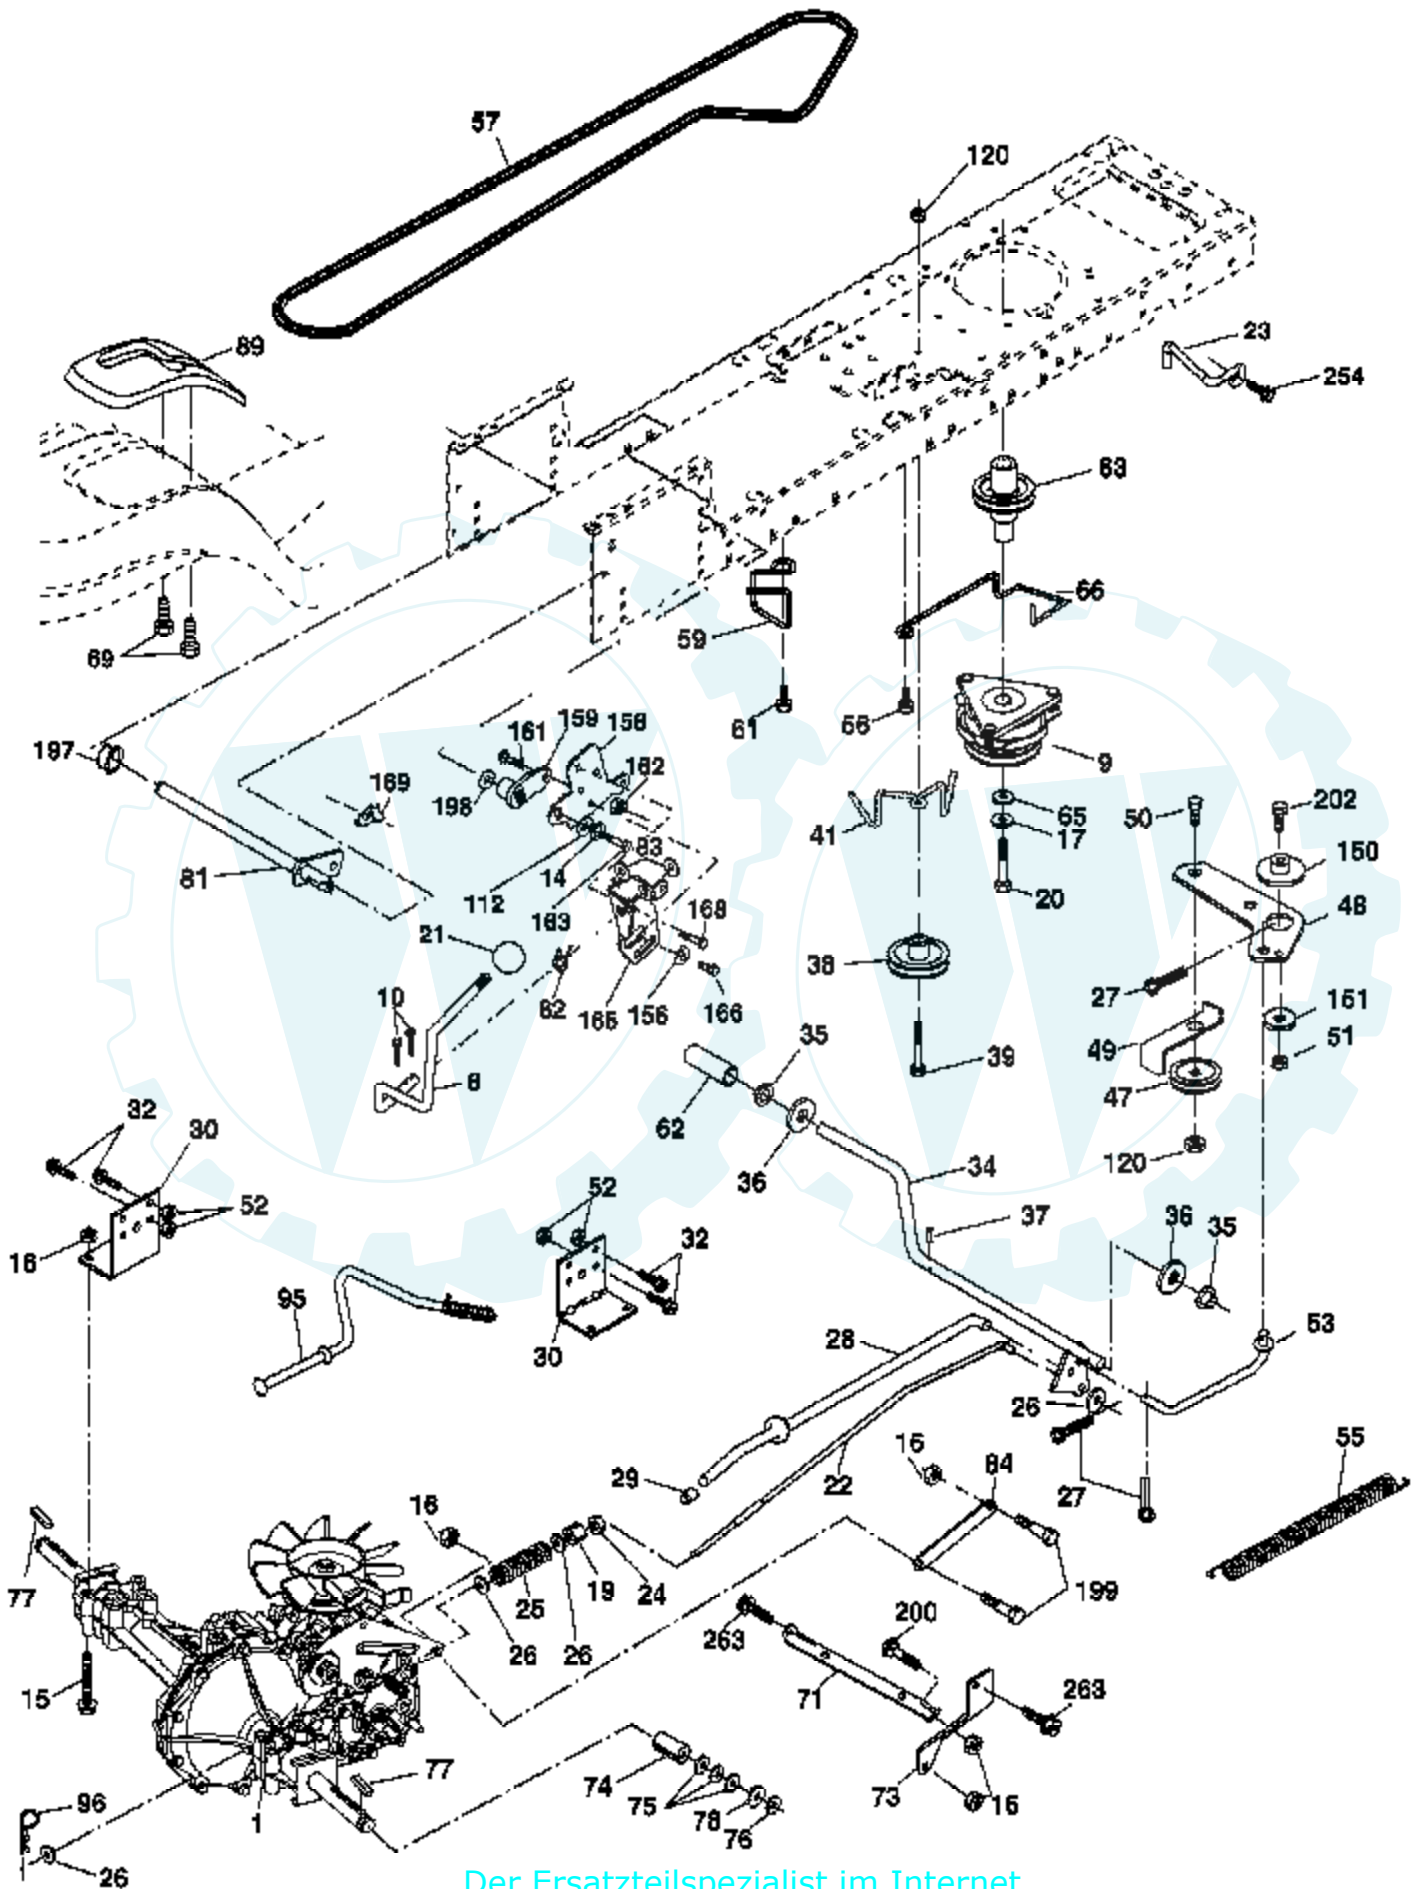

Ref #	Part Number	Qty	Description
	1		Transaxle, Hydro Gear, Model Number 314-0510 (See Breakdown)
8	165866		Rod Shift Fend.
9	179334		Clutch Electric
10	76020416		Pin Cotter 1/8 x 1
14	10040400		Washer Lock Hvy 1/4
15	74490544		Bolt Hex Flghd 5/16-18 Gr. 5
16	73800500		Nut Lock Hex W/Ins. 5/16-18 unc
17	126197X		Washer 1-1/2 OD x 15/32 ID x.250
19	73800600		Nut Lock Hex W/Wsh 3/8-16 unc
20	173937		Bolt Hex 7/16-20 x 4 x Gr. 5-1.5
21	106933X		Knob
22	169498		Rod, Brake
23	190736		Bracket Anti-Rotation
24	73350600		Nut, Hex Jam 3/8-16 unc
25	106888X		Spring, Brake Rod
26	19131316		Washer
27	76020412		Pin Cotter 1/8 x 3/4 CAD.
28	175765		Rod, Parking Brake
29	71673		Knob Brake Parking
30	169592		Bracket, Transaxle
32	74760512		Bolt Hex Hd 5/16-18 unc x 3/4
34	175578		Shaft, Foot Pedal
35	120183X		Bearing, Nylon
36	19211616		Washer
37	1572H		Pin, Roll
38	179114		Pulley, Composite
39	72110622		Bolt Rdhd 3/8-16 unc x 2-3/4 Gr. 5
41	175556		Keeper, Belt Idler Flat
47	127783		Pulley, Idler, V-Groove
48	154407		Bellcrank Clutch Grnd Drw Stl
49	123205X		Retainer, Belt
50	72110612		Bolt
51	73680600		Nut Crownlock 3/8-16 unc
52	73680500		Nut, Crownlock 5/16-18 unc
53	105710X		Link, Clutch
55	105709X		Spring, Return, Clutch
56	17060620		Screw 3/8-16 x 1-1/4
57	140294		V-Belt, Ground Drive
59	169691		Keeper, Center Span
61	17120614		Screw 3/8-16 x .875
62	123533X		Cover, Pedal
63	174607		Pulley, Engine
65	10040700		Washer
66	154778		Keeper Belt Engine
69	142432		Screw Hex Wsh Hi-Lo 1/4-1/2 unc
71	169183		Strap Torque LH
73	169182		Strap Torque RH
74	137057		Spacer, Axle
75	121749X		Washer 25/32 x 1-1/4 x 16 Ga.
76	12000001		E-Ring
77	123583X		Key, Square
78	121748X		Washer 25/32 x 1-5/8 x 16 Ga.
81	165596		Shaft Assy. Cross Taper
82	165711		Spring Torsion
83	19171216		Washer 17/32 x 3/4 x 16 Ga.
84	169594		Link Transaxle