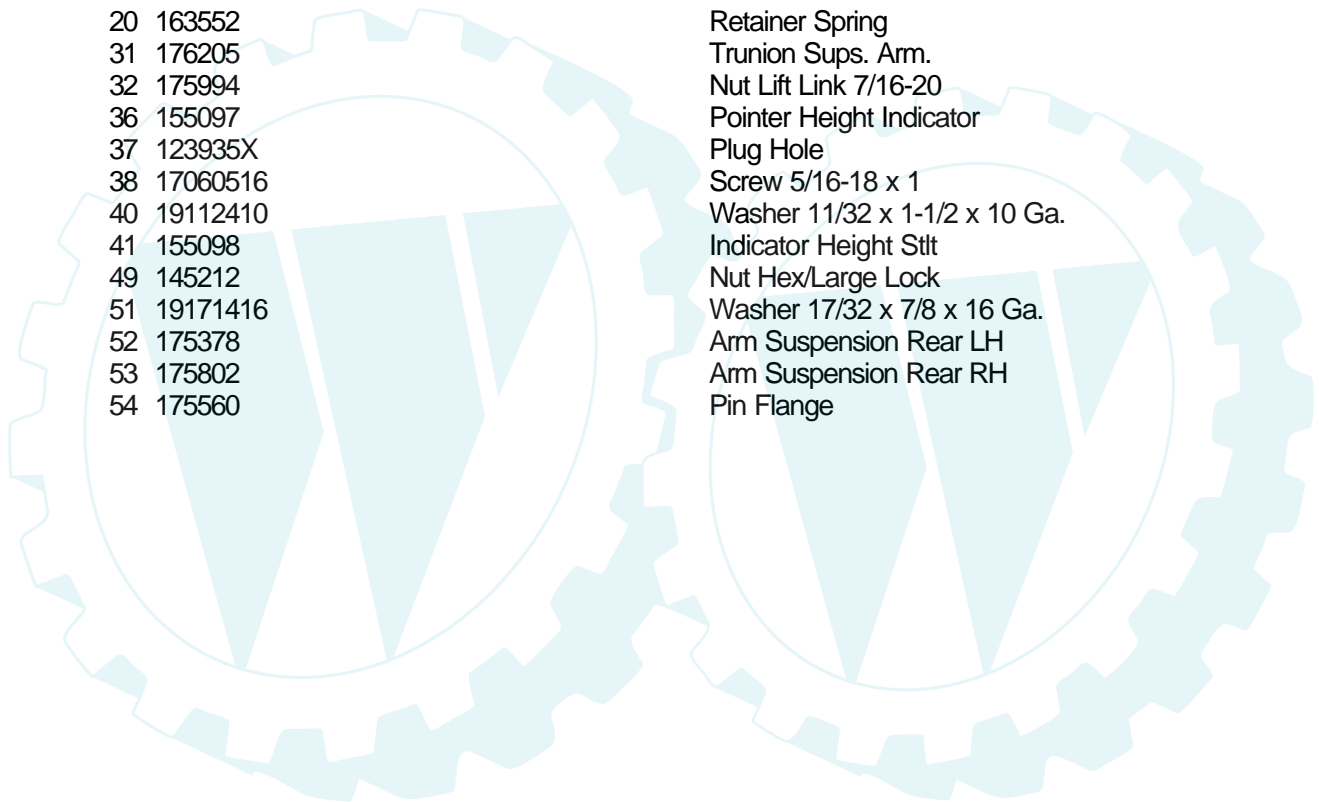

Ref #	Part Number	Qty	Description
1	179504		Plunger Assembly
2	159476		Shaft Assembly, Lift
3	188822		Pin, Groove
4	12000002		E-Ring
5	19211621		Washer 21/32 x 1 x 21 Ga.
6	120183X		Bearing, Nylon
7	175830		Grip, Handle, Fluted
11	175370		Link, Lift, L.H.
12	175371		Link, Lift, R.H.
13	4939M		Retainer Spring
15	175562		Plate Asm Suspension Front
16	73350800		Nut Hex Jam 1/2-13 unc
17	175689		Trunnion Front Susp.
18	73800800		Nut Lock w/Wsh 1/2-13 unc
20	163552		Retainer Spring
31	176205		Trunion Sups. Arm.
32	175994		Nut Lift Link 7/16-20
36	155097		Pointer Height Indicator
37	123935X		Plug Hole
38	17060516		Screw 5/16-18 x 1
40	19112410		Washer 11/32 x 1-1/2 x 10 Ga.
41	155098		Indicator Height Stlt
49	145212		Nut Hex/Large Lock
51	19171416		Washer 17/32 x 7/8 x 16 Ga.
52	175378		Arm Suspension Rear LH
53	175802		Arm Suspension Rear RH
54	175560		Pin Flange