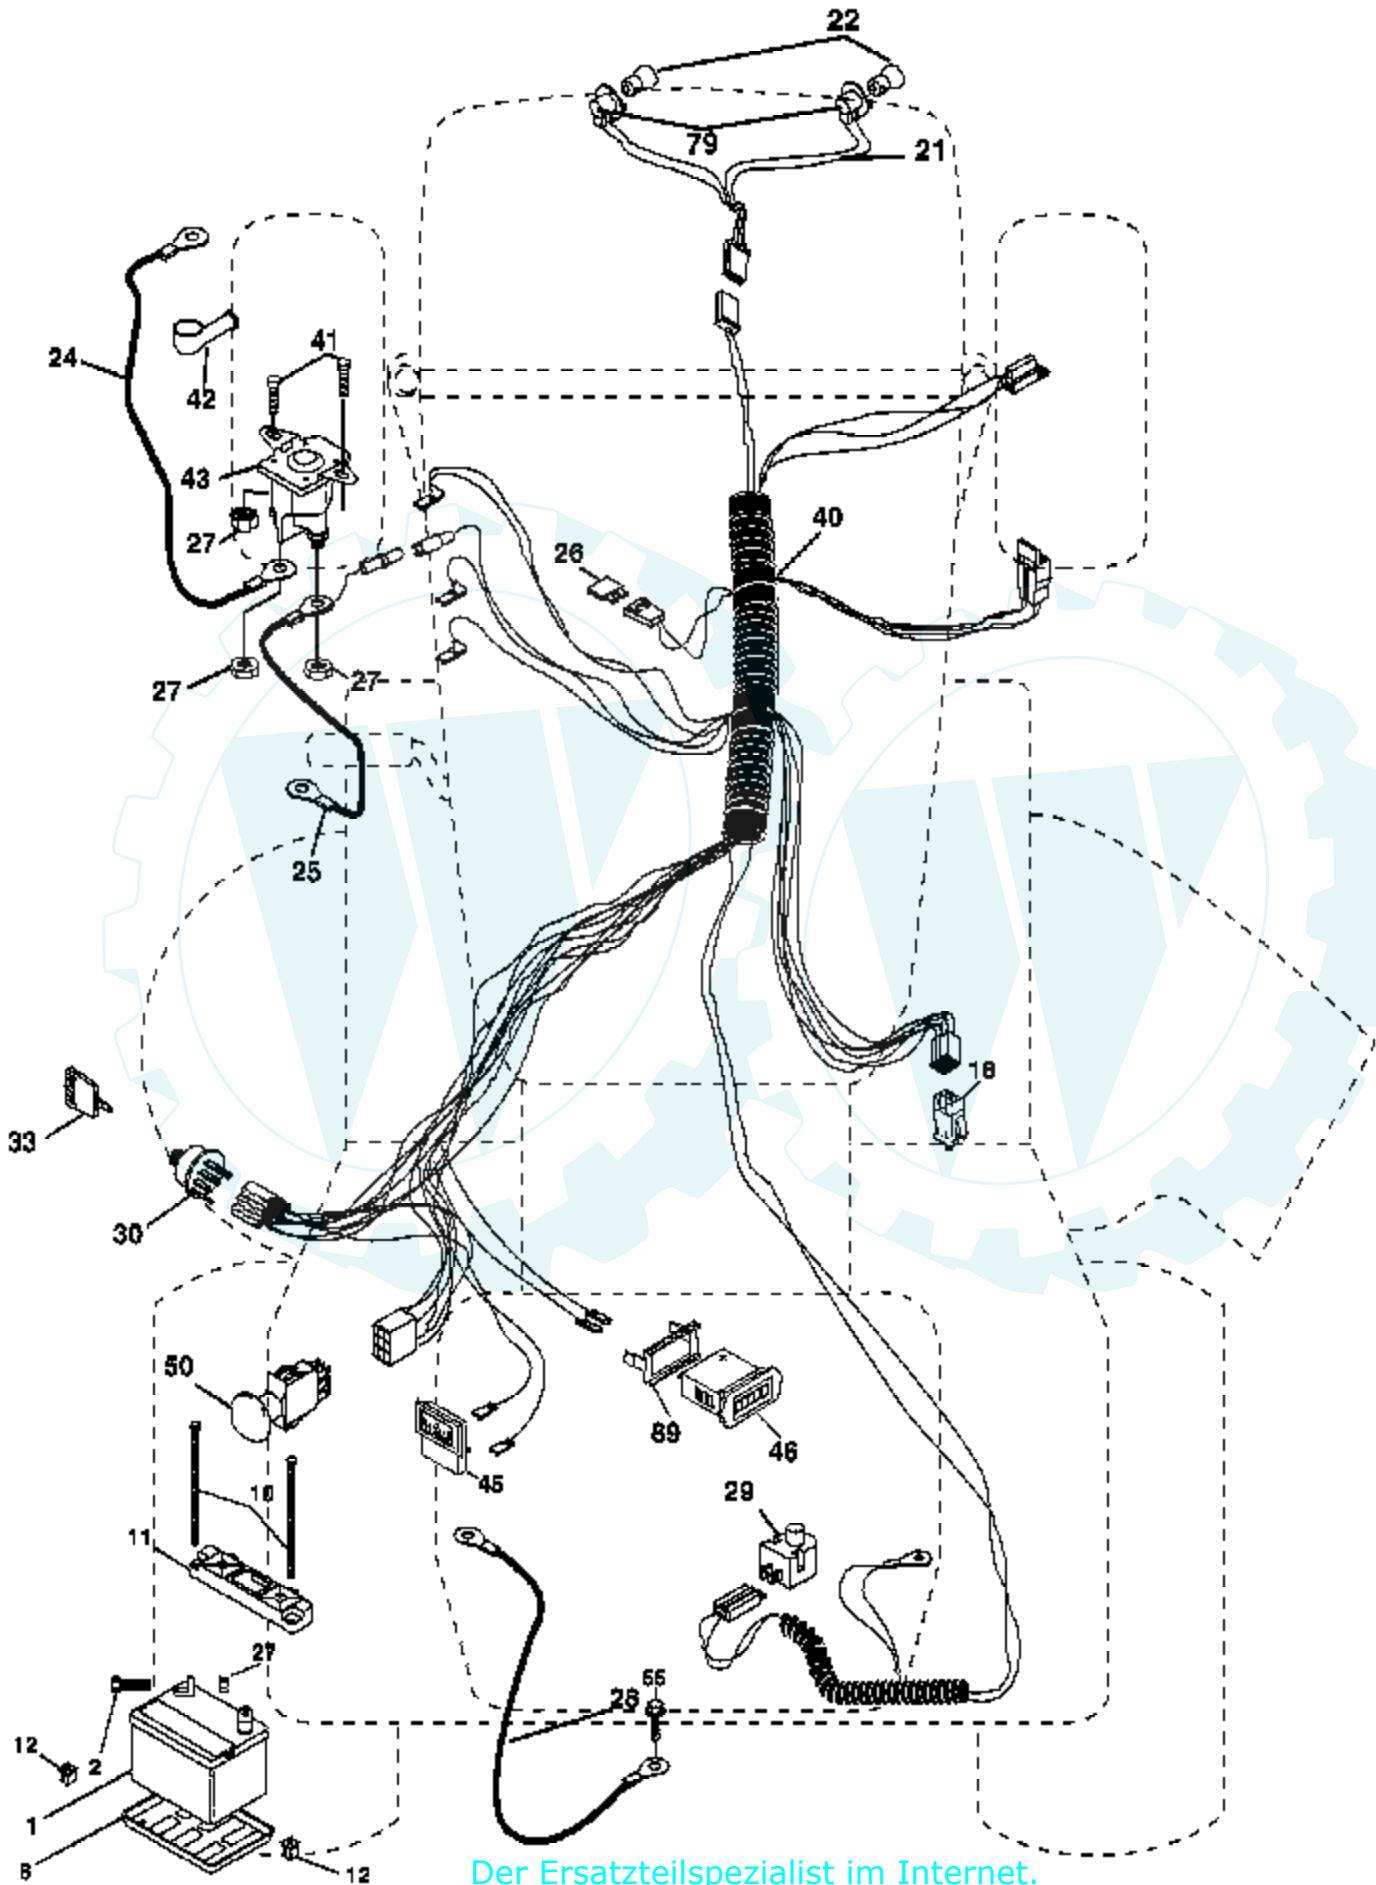

Ref #	Part Number	Qty	Description
1	144927		Battery
2	74760412		Bolt, Hex 1/4-20 x 3/4
8	7603J		Tray, Battery
10	145211		Bolt, Battery, Front 1/4-20 x 7-1/2
11	150109		Holddown, Battery, Front
12	145769		Nut, Push, Nylon, Battery, Front 1/4
16	176138		Switch, Interlock
21	175688		Harness, Light
22	4152J		Bulb Light #1156
24	8860R		Cable Starter
25	146148		Cable
26	175158		Fuse
27	73510400		Nut, Hex, Keps 1/4-20 unc
28	145491		Cable, Ground
29	121305X		Switch, Seat
30	175566		Switch, Ignition
33	140401		Key
40	188031		Harness, Ignition
41	17720408		Screw Thd Cut 1/4-20 x 1/2
42	131563		Cover Terminal
43	178861		Solinoind w/brass plunger
45	122822X		Ammeter
46	169635		Hourometer
50	174653		Switch, PTO
55	17490508		Screw, Thd. Roll. 5/16-18 x 1/2
79	175242		Socket Asm Bulb Twistlock
89	169639		Bracket Snap-in