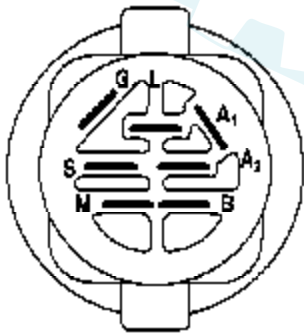

IGNITION SWITCH

POSITION	CIRCUIT	"MAKE"
OFF	M + G + A1	NONE
ON + LIGHTS	B + A1	L + A2
ON	B + A1	NONE
START	B + S + A1	NONE

WIRING INSULATED CLIPS
NOTE: IF WIRING INSULATED CLIPS WERE REMOVED FOR SERVICING OF UNIT, THEY SHOULD BE REPLACED TO PROPERLY SECURE YOUR WIRING.

02762

PTO SWITCH	
POSITION	CIRCUIT
OFF	C + G, B + H
ON	C + F, B + E, A + D

REMOVABLE CONNECTIONS

NON-REMOVABLE CONNECTIONS