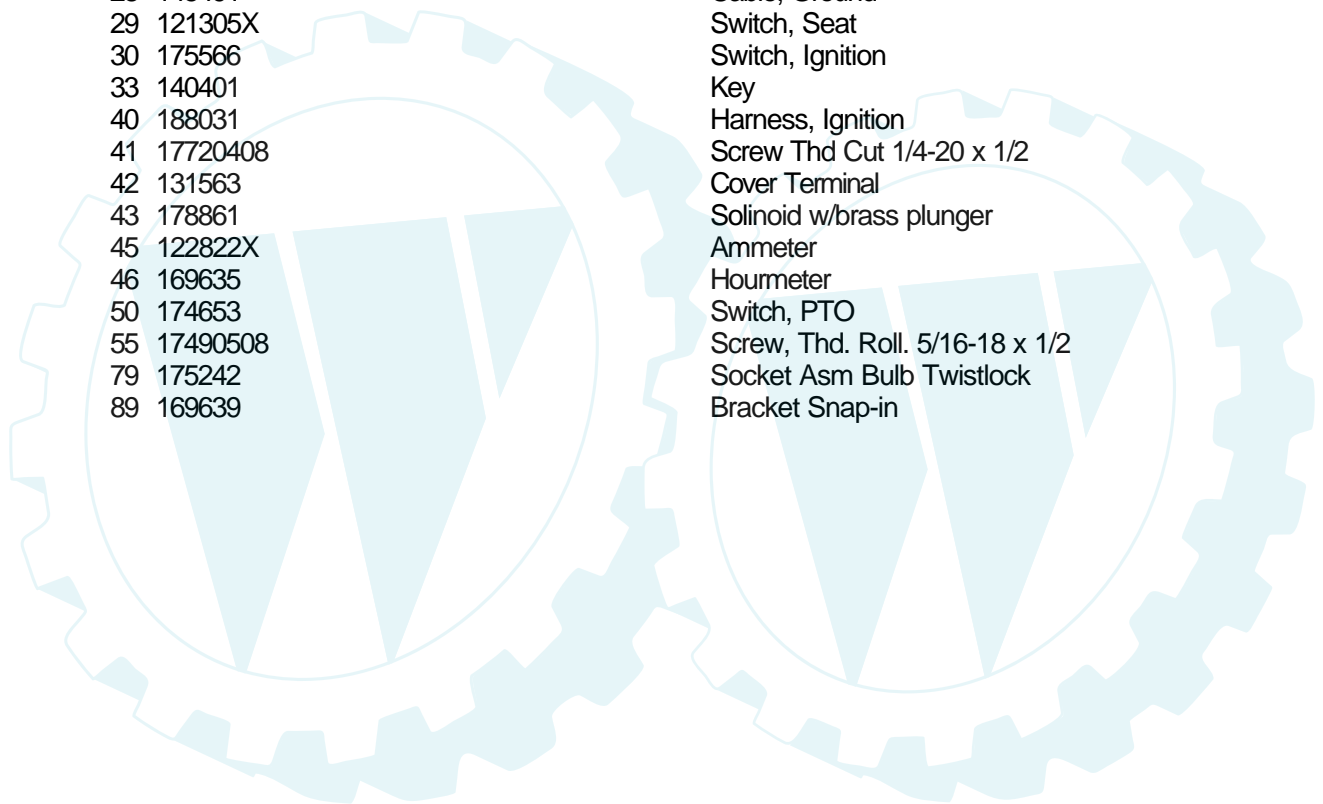

Ref #	Part Number	Qty	Description
1	144927		Battery
2	74760412		Bolt, Hex 1/4-20 x 3/4
8	7603J		Tray, Battery
10	145211		Bolt, Battery, Front 1/4-20 x 7-1/2
11	150109		Holddown, Battery, Front
12	145769		Nut, Push, Nylon, Battery, Front 1/4
16	176138		Switch, Interlock
21	175688		Harness, Light
22	4152J		Bulb Light #1156
24	8860R		Cable Starter
25	146148		Cable
26	175158		Fuse
27	73510400		Nut, Hex, Keps 1/4-20 unc
28	145491		Cable, Ground
29	121305X		Switch, Seat
30	175566		Switch, Ignition
33	140401		Key
40	188031		Harness, Ignition
41	17720408		Screw Thd Cut 1/4-20 x 1/2
42	131563		Cover Terminal
43	178861		Solinoind w/brass plunger
45	122822X		Ammeter
46	169635		Hourometer
50	174653		Switch, PTO
55	17490508		Screw, Thd. Roll. 5/16-18 x 1/2
79	175242		Socket Asm Bulb Twistlock
89	169639		Bracket Snap-in