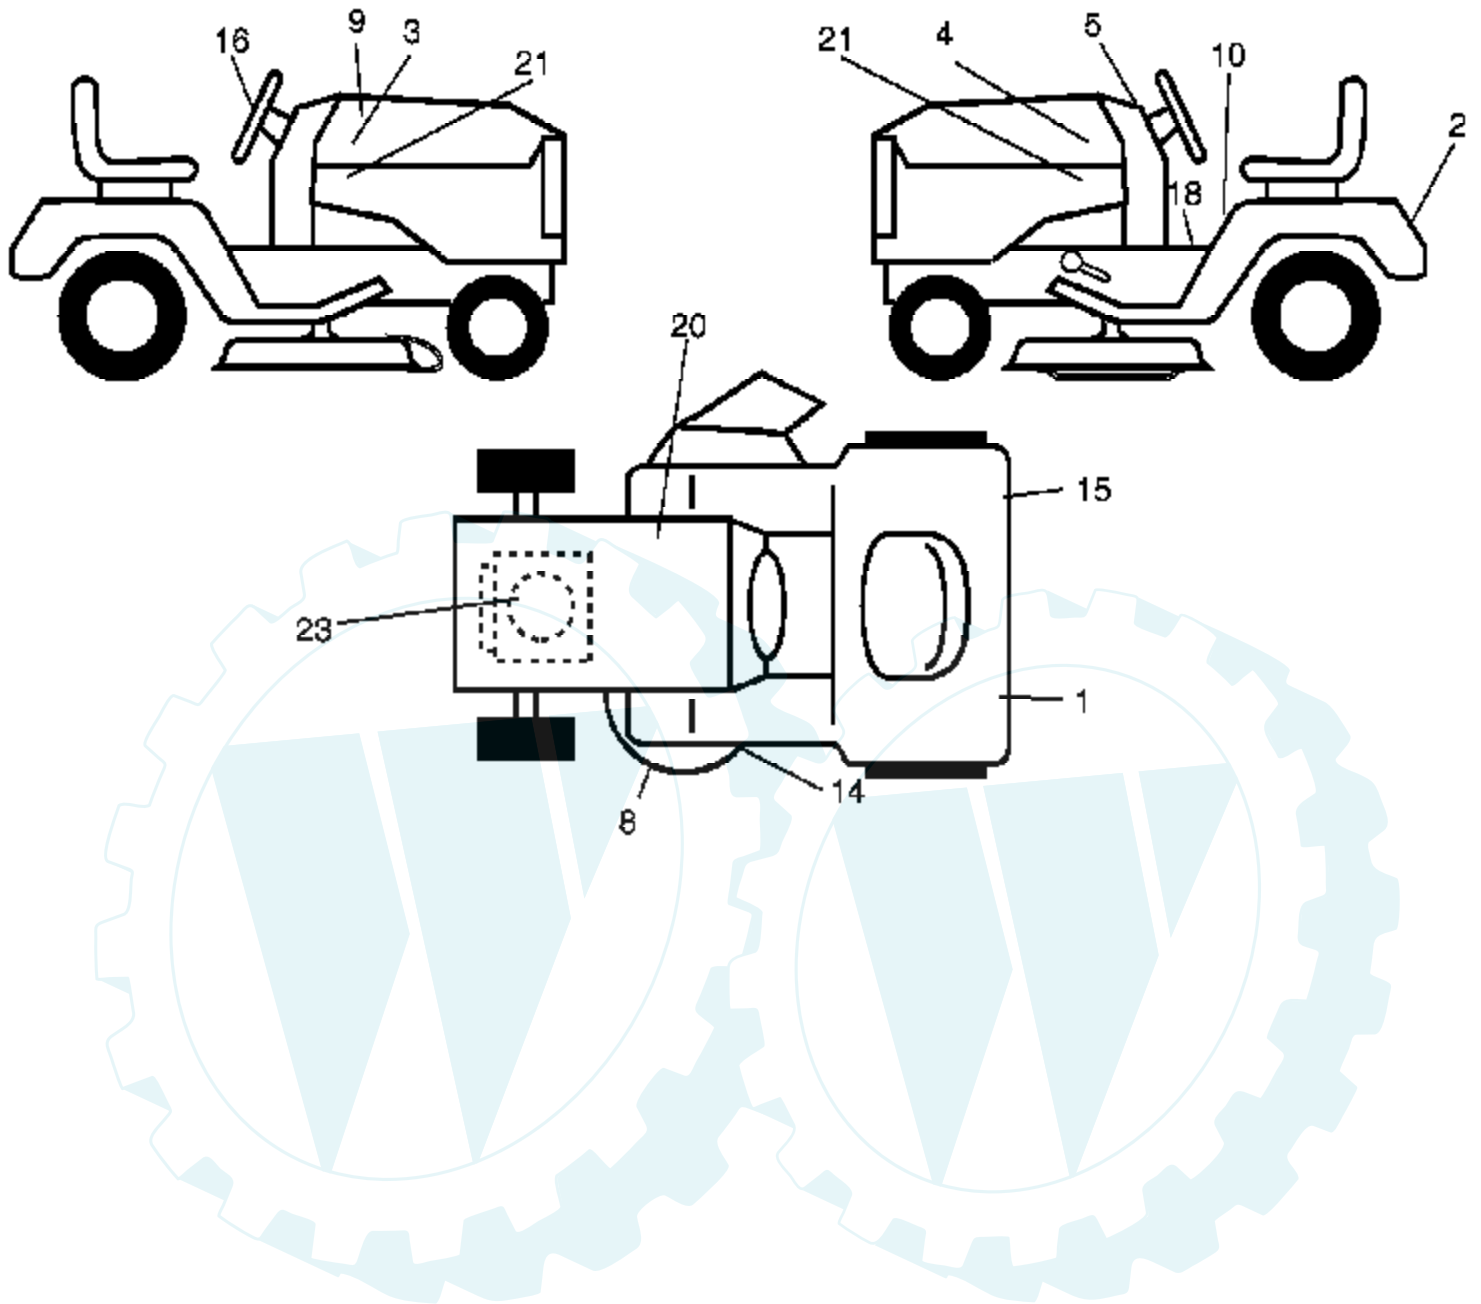

Ref #	Part Number	Qty	Description
1	174619		Chassis
2	176554		Drawbar
9	187934X428		Dash
10	72140608		Bolt RDHD SQNK 3/8-16 x 1
11	167203		Panel, Dash, LH
13	188702X010		Panel, Dash, RH
14	17490608		Screw Thdrol 3/8-16 x 1/2
17	175260X428		Hood Assembly
20	162026		Plate Battery
26	73800600		Locknut, Hex, with Insert 3/8-16 unc
28	175289X428		Grille
29	161840		Lens, Bar
30	188572X428		Fender/Footrest
31	139976		Bracket, Fender/Support
37	17490508		Screw, Thdrol. 5/16-18 x 1/2 TYT
38	175710		Bracket Asm Pivot Mower Rear
54	161464		Screw Hex Wshd 8-18 x 7/8
58	175351		Duct Hood
59	187495		Bushing 1.375 OD
60	72140606		Bolt Rdhd Sqnk 3/8-16 unc x 3/4
64	174997		Dash Lower
74	73680600		Nut Crownlock 3/8-16 unc
90	124346X		Nut Self Thrd Wshd 1/4 Zinc
142	175702		Plate Reinforcement
143	186689		Bracket Swaybar Chassis
144	175582		Bracket Footrest
145	156524		Rod Pivot Chassis/Hood
154	161897		Bracket Dash Rh
155	161900		Bracket Dash Lh
158	162037		Parking Brake Bkrt
159	179950X428		Cupholder
161	164655		Bumper Extrusion .600 x 3.50
166	191611		Screw 10 x 3/4 Single Lead Hex
209	17000612		Screw Hexwsh Thdr 3/8-16 x 3/4
213	169847X428		Skirt Grille RH
214	169848X428		Skirt Grille LH
217	179132X418		Console Fuel Window