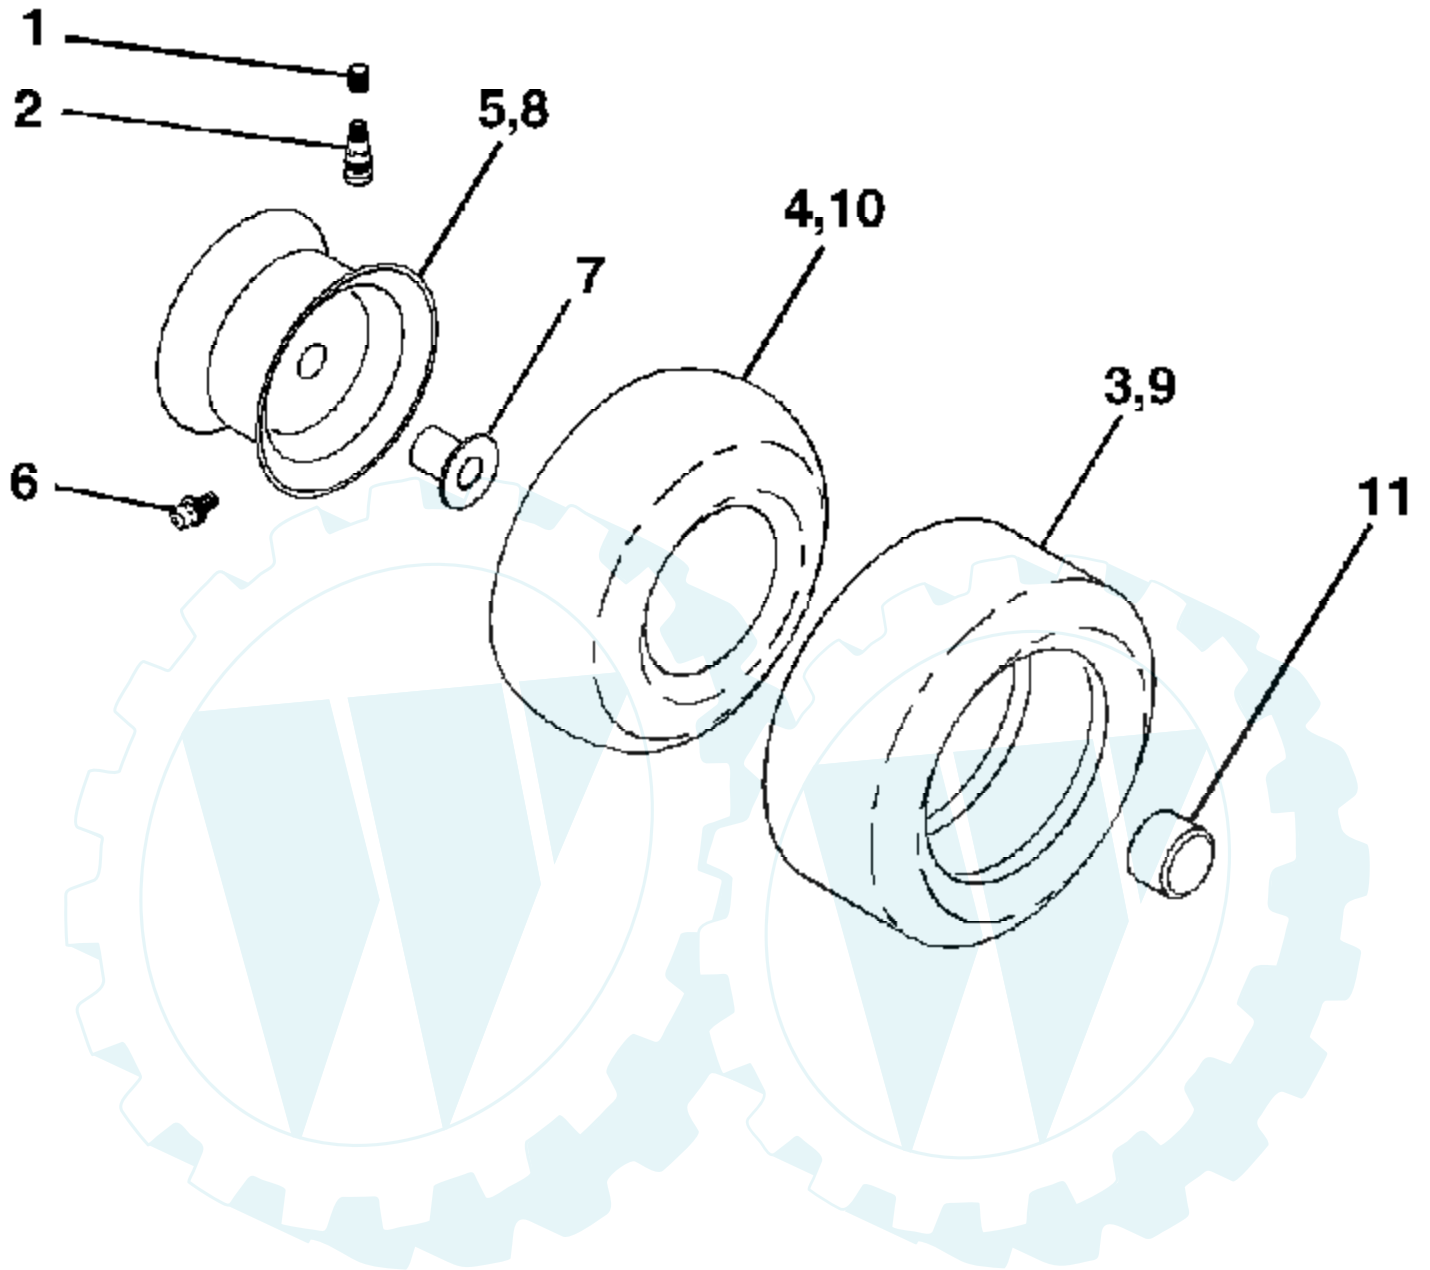

Ref #	Part Number	Qty	Description
1	159944X428		Wheel Steering
2	184706		Axle Asm
3	169840		Spindle Asm LH
4	169839		Spindle Asm RH
5	6266H		Bearing Race Thrust Harden
6	121748X		Washer 25/32 x 1-5/8 x 16 Ga.
8	12000029		Ring Klip #t5304-75
10	175121		Link Drag
11	10040600		Washer Lock Hvy Hlcl Spr 3/8
12	73940800		Nut Hex Jam Toplock 1/2-20 unf
13	136518		Spacer Bearing Axle Front
15	145212		Nut Hex Flange Lock
17	177883		Shaft Asm. Steering
29	17000612		Screw 3/8-16 x 3/4
32	180580		Rod Tie
34	10040600		Washer Lock Hlcl Spr 3/8
36	155105		Bushing Strg
37	152927		Screw
38	159946X428		Insert Cap Strg Wh
39	19182411		Washer 9/16 ID x 1-1/2 OD 11Ga.
40	73540600		Nut Crownlock 3/8-24
41	159945		Adaptor Wheel Strg
42	163888X428		Boot Steering
43	121749X		Washer 25/32 1 1/4 x 16 Ga.
46	184946X505		Cap Spindle
65	160367		Spacer Brace Axle
67	72110618		Bolt, Rdhd Sq 3/8-16 unc x 2-1/4
68	169827		Axle, Brace
71	175146		Steering Asm.
73	160135X428		Extension Steering Stealth
82	169835		Bracket Susp. Chassis Front
87	173966		Washer Flat .781 x 1-1/2 x .15
88	175118		Bolt Shoulder 7/16-20 unc
91	175553		Clip Steering
94	19121414		Washer 3/8 x 7/8 x 14 Ga.
95	188967		Washer Harden .793 x 1.637 x .060