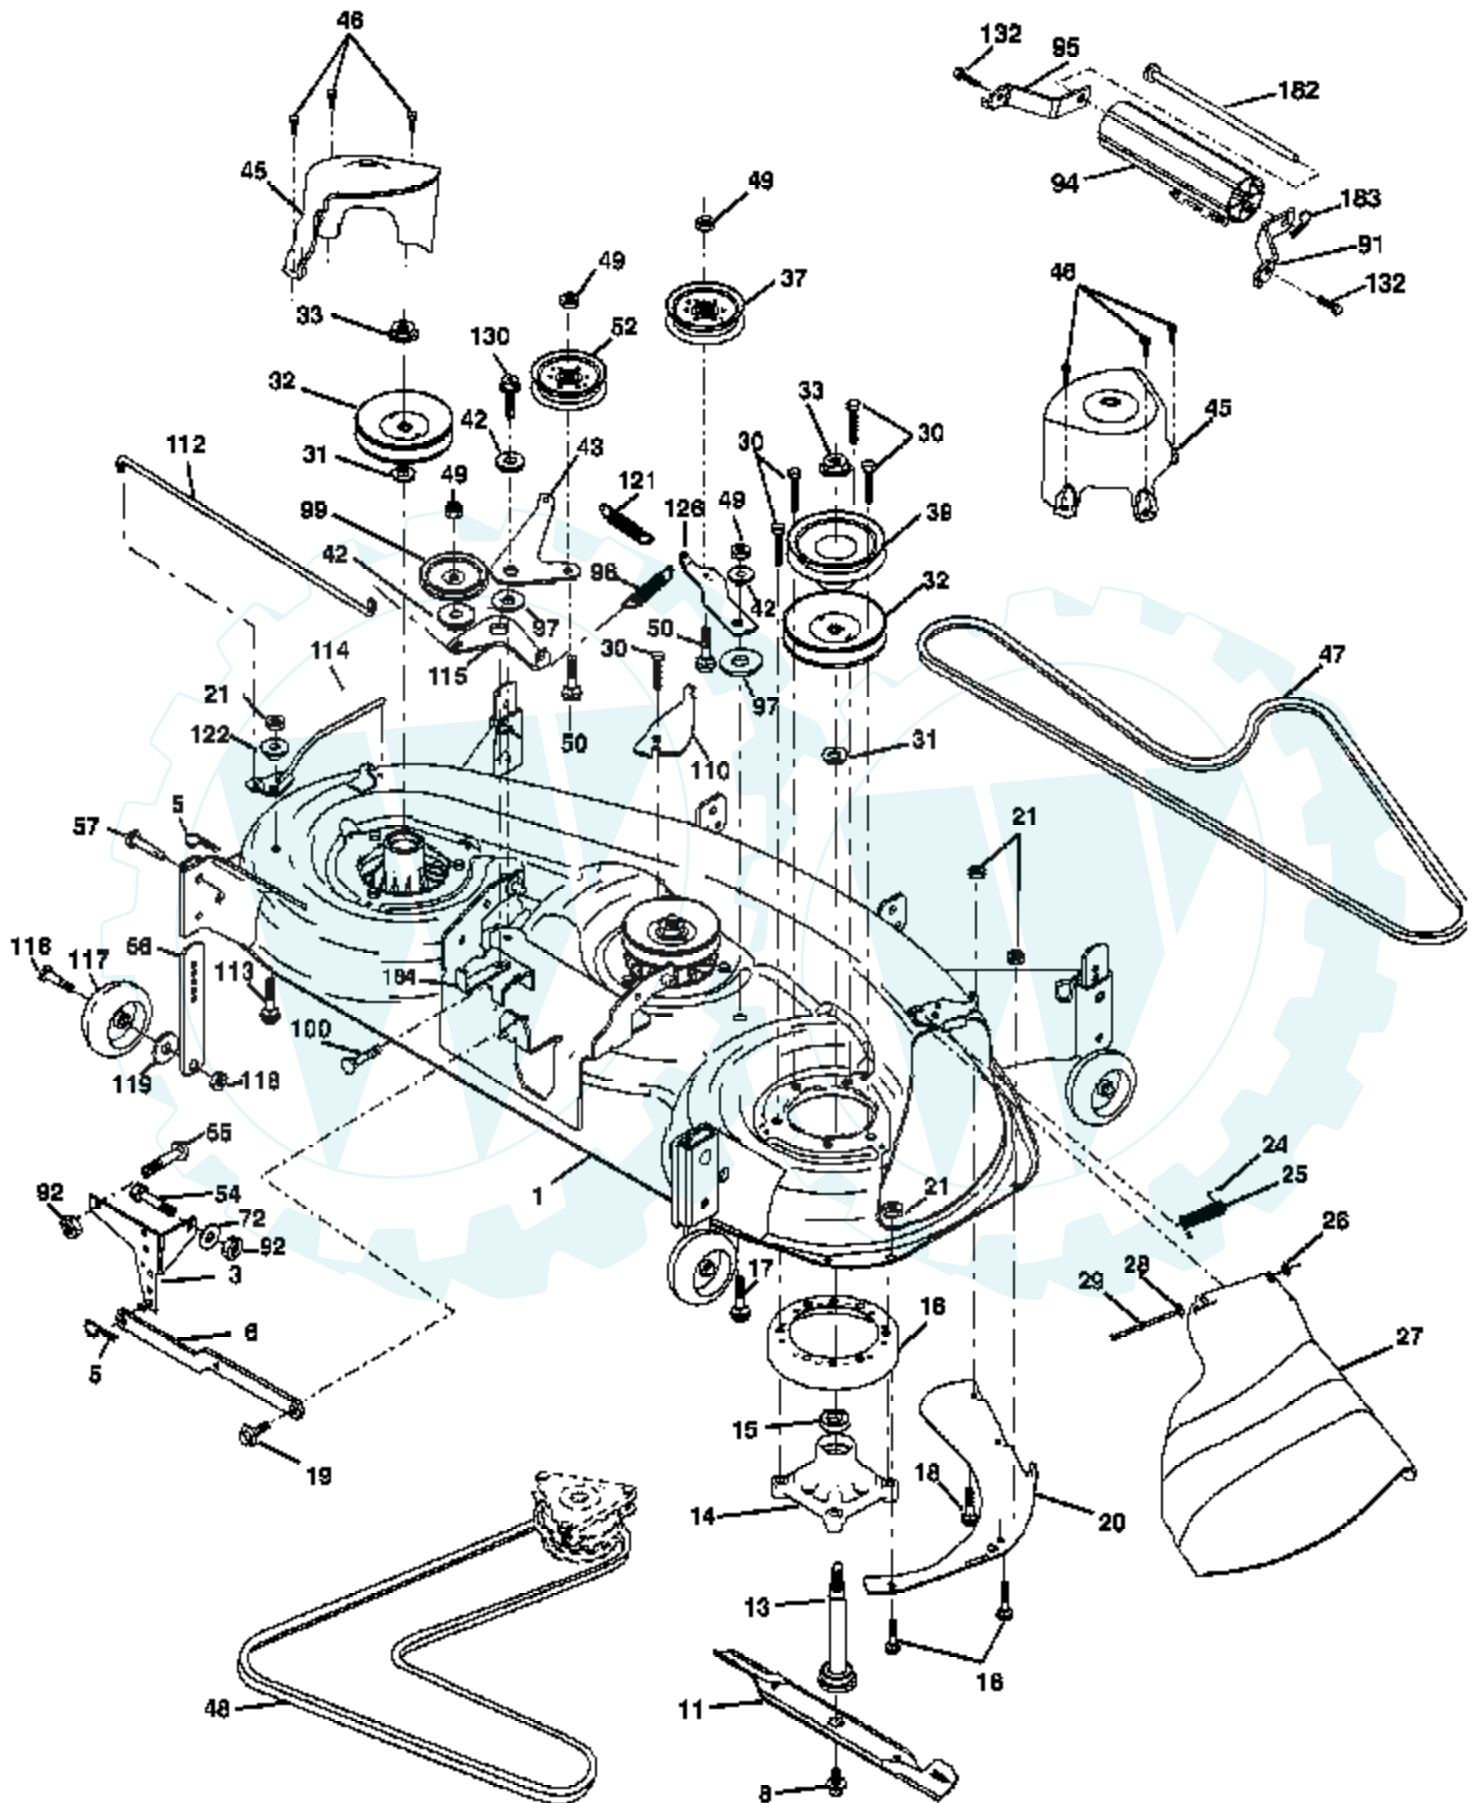

Ref #	Part Number	Qty	Description
1	180358		Deck Weldment Mower 48
3	138017		Bracket Asm., Sway Bar
5	4939M		Retainer Spring
6	178024		Bar Sway Deck
8	174365		Bolt 7/16 Asm. Blade
11	173921		Blade, 48" Mulching (For mulching mowers only)
	180054		Blade, 48" Hi-Lift (For bagging and discharging)
13	174360		Shaft Mandrel Asm. Greaseable
14	174358		Housing Mandrel
15	110485X		Bearing, Ball, Mandrel
16	174493		Stripper Mandrel Deck
17	72110610		Bolt RDHD Sq Neck 3/8-16 x 1.25
18	72140505		Bolt, Carriage 5/16-18 x 5/8
19	132827		Bolt, Hex Hd, Shoulder 5/16-18
20	174378		Baffle, Vortex Mower
21	73680500		Nut, Crownlock 5/16-18 unc
24	105304X		Cap, Sleeve
25	178102		Spring, Torsion
26	110452X		Nut, Push
27	180655X428		Deflector Shield
28	19111016		Washer 11/32 x 5/8 x 16 Ga.
29	131491		Rod, Hinge
30	173984		Screw, Thdroll
31	187690		Washer, Spacer Mower Vented
32	173436		Pulley, Mandrel
33	178342		Nut, Fig. Top Lock Cntr. 9/16
37	177968		Pulley, Idler
39	174375		Pulley, Idler, Driven
42	122052X		Spacer, Retainer
43	174373		Arm, Idler Secondary
45	180806		Cover, Mandrel Deck
46	137729		Screw, Thdroll. 1/4-20 x 5/8
47	180808		V-Belt, Mower, Secondary
48	174368		V-Belt, Mower, Primary
49	73900600		Nut, Crownlock 3/8-16 unc
50	72110612		Bolt, Carr. 3/8-16 x 1-1/2 Gr. 5
52	175820		Pulley Idler Flat
54	74780616		Bolt Fin Hex 3/8-16 unc x 1 Gr. 5
55	72140608		Bolt Rdhd Sqnk 3/8-16 unc x 1
56	155986		Bar Pnt Adj.
57	156941		Pin Head Rivet
72	19131312		Washer 13/32 x 13/16 x 12 Ga.
91	180535		Bracket Asm Noseroller RH
92	73800600		Nut Lock Hex w/Ins 3/8-16 unc
94	176066		Noseroller
95	180534		Bracket Asm Noseroller LH
97	178515		Washer Hardened
98	179479		Spring Primary Drive
99	184058		Pulley Idler"V"
100	72110616		Bolt RDHD Sqnk 3/8-16 unc x 2
110	175016		Arm Spring Secondary
112	174387		Link Tension Relief Lever
113	72110506		Bolt Carr. 5/16-18 x 3/4
114	174384		Tension Asm Relief Lever
115	174609		Arm Spring Tension Relief
116	184219		Bolt, Shoulder
117	174873		Gauge Wheel
118	73930600		Nut, Centerlock 3/8-16 unc