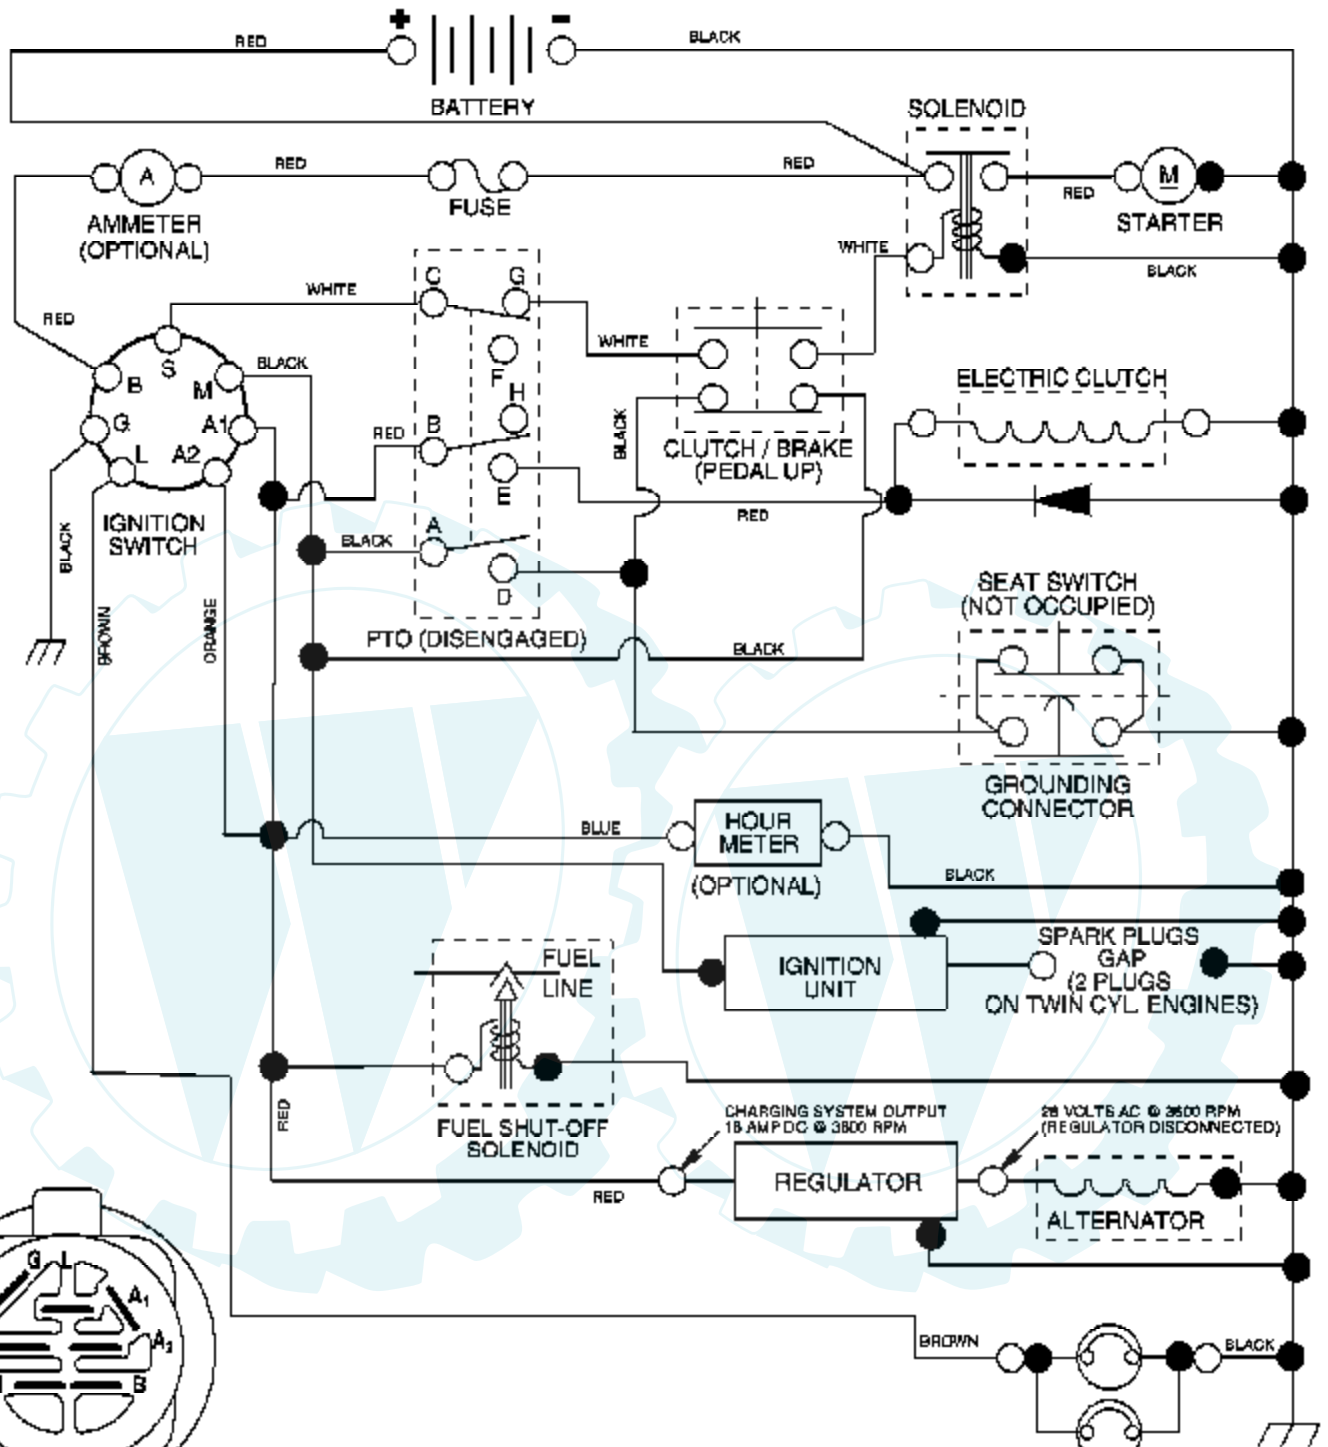

IGNITION SWITCH

POSITION	CIRCUIT	"MAKE"
OFF	M + G + A1	NONE
ON + LIGHTS	B + A1	L + A2
ON	B + A1	NONE
START	B + S + A1	NONE

WIRING INSULATED CLIPS
NOTE: IF WIRING INSULATED CLIPS WERE REMOVED FOR SERVICING OF UNIT, THEY SHOULD BE REPLACED TO PROPERLY SECURE YOUR WIRING.

02762

PTO SWITCH	
POSITION	CIRCUIT
OFF	C + G, B + H
ON	C + F, B + E, A + D

REMOVABLE CONNECTIONS

NON-REMOVABLE CONNECTIONS