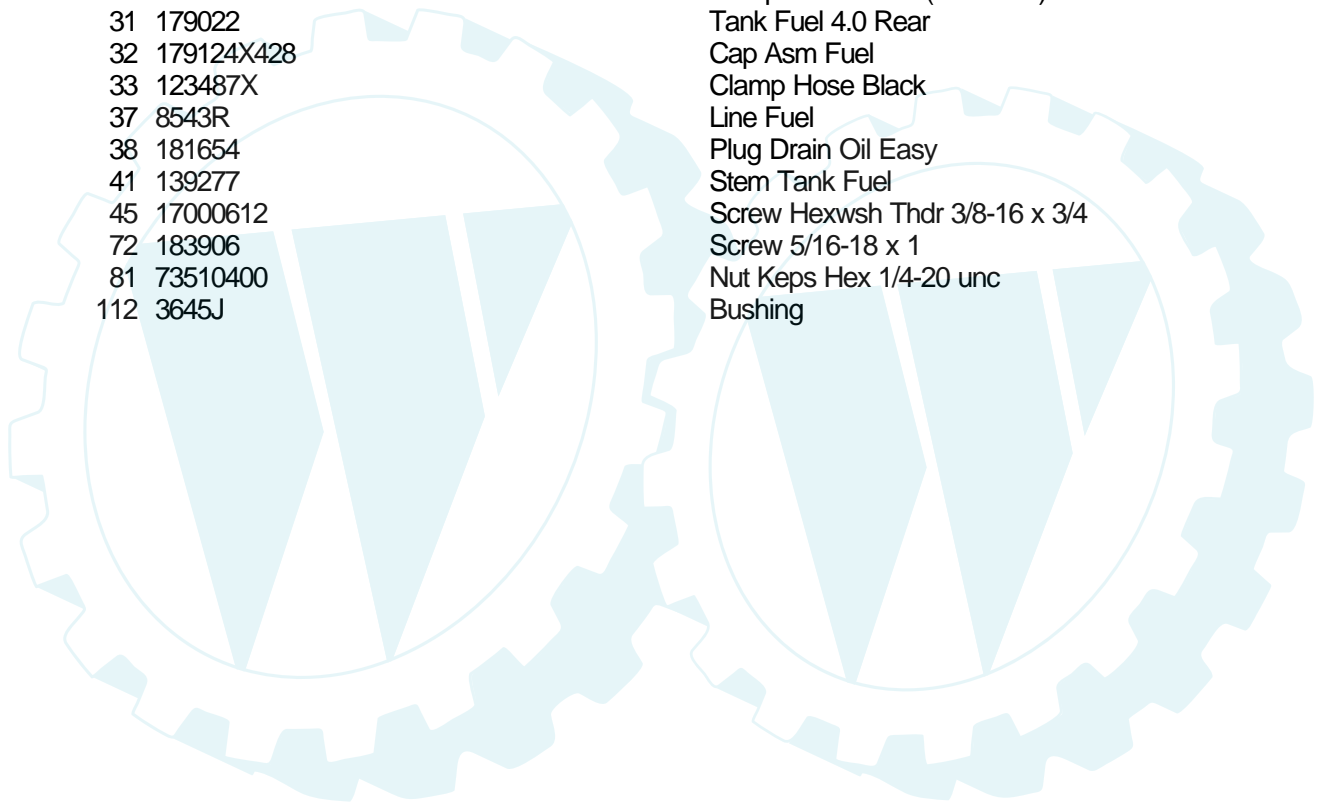

Ref #	Part Number	Qty	Description
1	175437X428		Control Throttle
2	171875		Screw Hwhd Hi-Lo #13-16 x 3/4
3			Engine, Briggs Model 445777 (See Breakdown)
4	149723		Muffler Asm Twin Lo-Tone
5	159955		Pipe Exhaust LH Intek
6	160589		Pipe Exhaust RH Intek
8	171877		Bolt 5/16-18 Unc x 3/4 w/Sems
10	162797		Shield Browning Intek II
13	165391		Muffler Gasket
14	148456		Tube Drain oil
17	17060624		Screw Thdrol 3/8-16 x 1-1/2
23	169837		Shield Heat
25	187767X428		Choke Control
29	137180		Kit Spark Arrestor (Flat Scrn)
31	179022		Tank Fuel 4.0 Rear
32	179124X428		Cap Asm Fuel
33	123487X		Clamp Hose Black
37	8543R		Line Fuel
38	181654		Plug Drain Oil Easy
41	139277		Stem Tank Fuel
45	17000612		Screw Hexwsh Thdr 3/8-16 x 3/4
72	183906		Screw 5/16-18 x 1
81	73510400		Nut Keps Hex 1/4-20 unc
112	3645J		Bushing